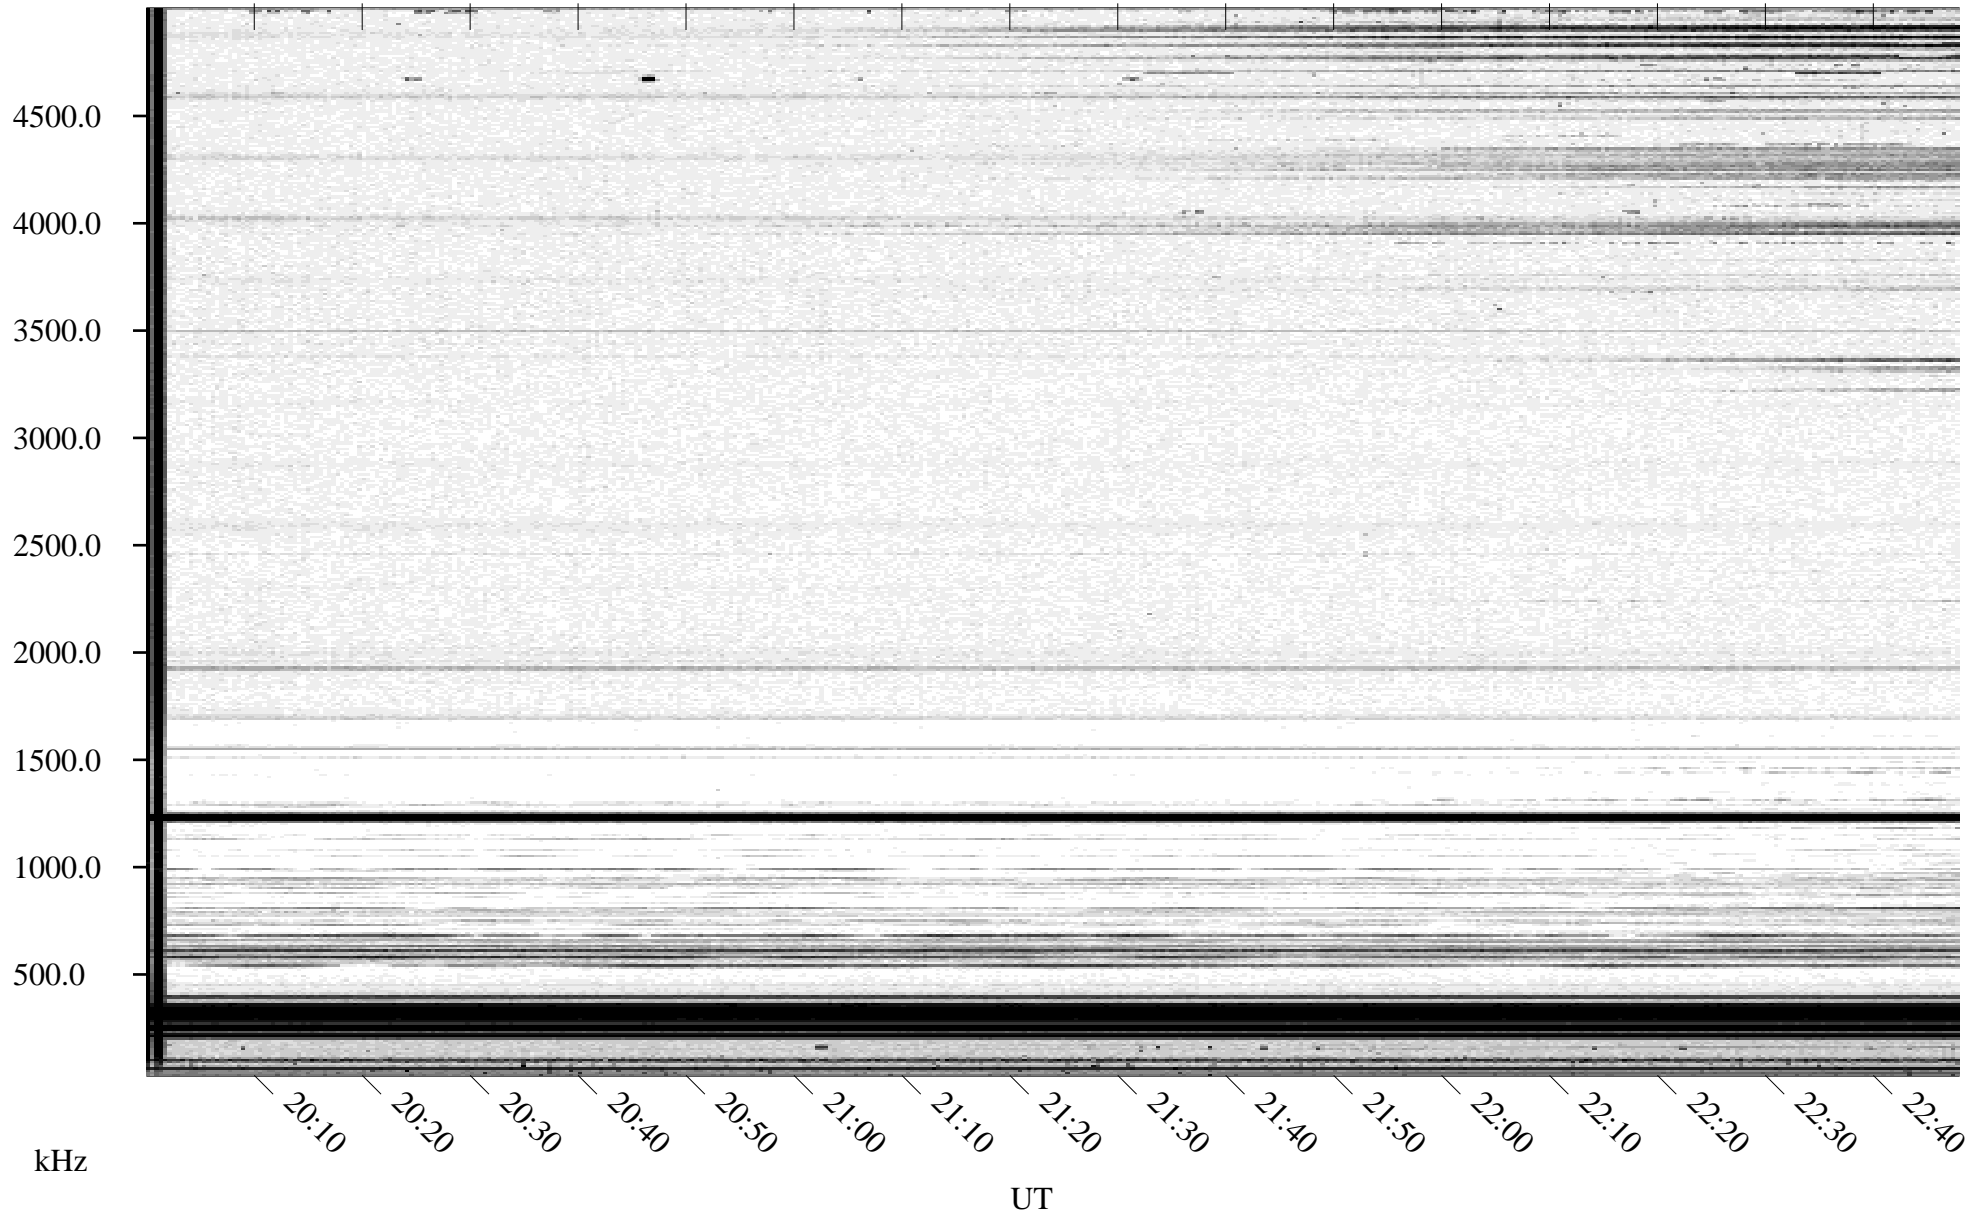

03/16/1996 Churchill, Manitoba

Linear Scale Black = 161 White = 15

ch96076l.r00m max_12

Page 1

03/16/1996 Churchill, Manitoba

Linear Scale Black = 161 White = 15

ch96076l.r00m max_12

Page 2

03/17/1996 Churchill, Manitoba

Linear Scale Black = 161 White = 15

ch96076l.r00m max_12

Page 3

03/17/1996 Churchill, Manitoba

Linear Scale Black = 161 White = 15

ch96076l.r00m max_12

Page 4

03/17/1996 Churchill, Manitoba

Linear Scale Black = 161 White = 15

ch96076l.r00m max_12

Page 5

03/17/1996 Churchill, Manitoba

Linear Scale Black = 161 White = 15

ch96076l.r00m max_12

03/17/1996 Churchill, Manitoba

Linear Scale Black = 161 White = 15

ch96076l.r00m max_12

Page 7

03/17/1996 Churchill, Manitoba

Linear Scale Black = 161 White = 15

ch96076l.r00m max_12

Page 8