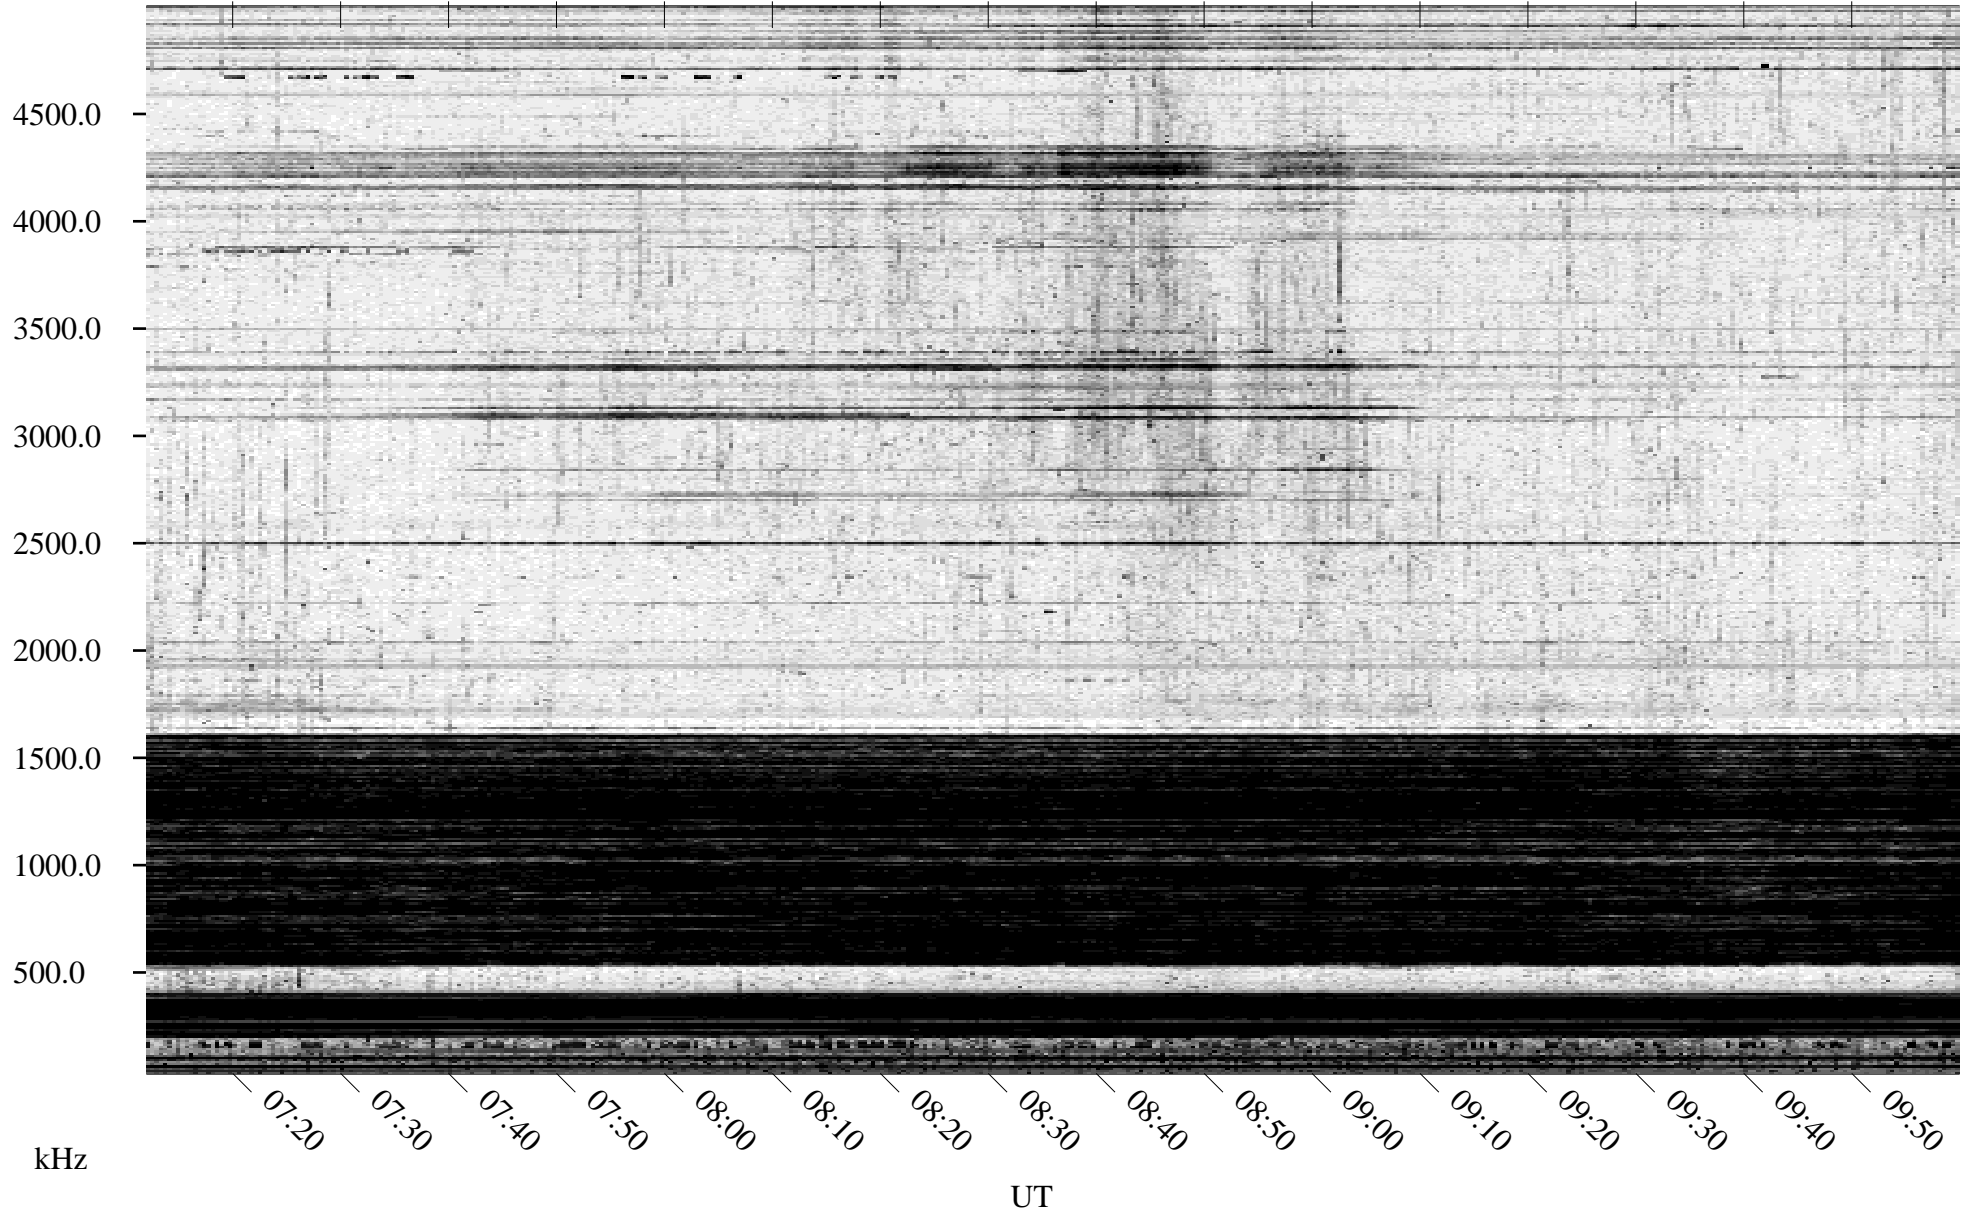

03/16/1996 Churchill, Manitoba

Linear Scale Black = 161 White = 15

ch96076l.r00m max_12

Page 1

03/16/1996 Churchill, Manitoba

Linear Scale Black = 161 White = 15

ch96076l.r00m max_12

Page 2

03/17/1996 Churchill, Manitoba

Linear Scale Black = 161 White = 15

ch96076l.r00m max_12

Page 3

03/17/1996 Churchill, Manitoba

Linear Scale Black = 161 White = 15

ch96076l.r00m max_12

Page 4

03/17/1996 Churchill, Manitoba

Linear Scale Black = 161 White = 15

ch96076l.r00m max_12

Page 5

03/17/1996 Churchill, Manitoba

Linear Scale Black = 161 White = 15

ch96076l.r00m max_12

03/17/1996 Churchill, Manitoba

Linear Scale Black = 161 White = 15

ch96076l.r00m max_12

Page 7

03/17/1996 Churchill, Manitoba

Linear Scale Black = 161 White = 15

ch96076l.r00m max_12

Page 8