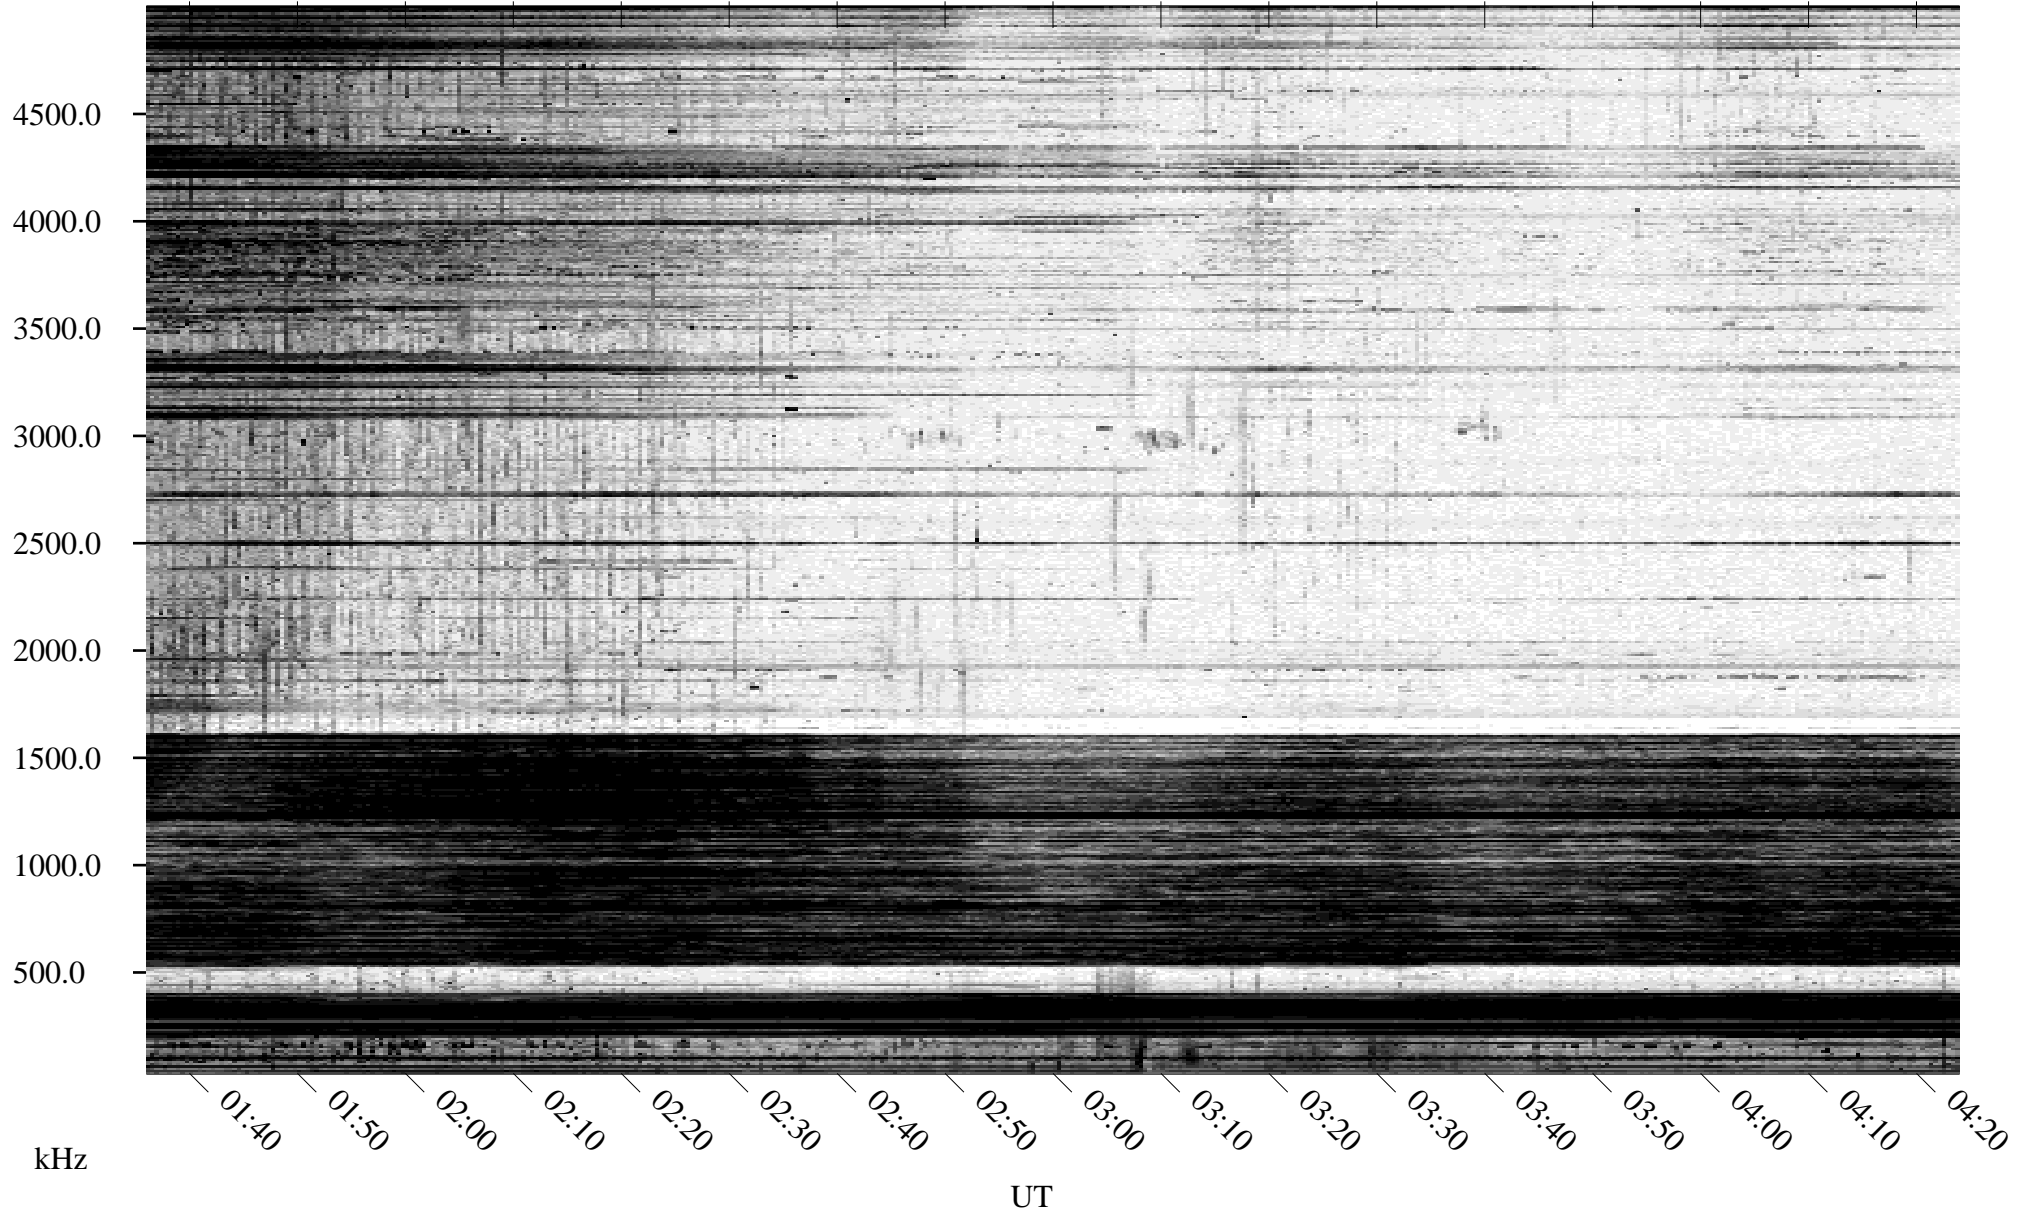

03/16/1996 Churchill, Manitoba

Linear Scale Black = 161 White = 15

ch96076l.r00m max_12

Page 1

03/16/1996 Churchill, Manitoba

Linear Scale Black = 161 White = 15

ch96076l.r00m max_12

Page 2

03/17/1996 Churchill, Manitoba

Linear Scale Black = 161 White = 15

ch96076l.r00m max_12

Page 3

03/17/1996 Churchill, Manitoba

Linear Scale Black = 161 White = 15

ch96076l.r00m max_12

Page 4

03/17/1996 Churchill, Manitoba

Linear Scale Black = 161 White = 15

ch96076l.r00m max_12

Page 5

03/17/1996 Churchill, Manitoba

Linear Scale Black = 161 White = 15

ch96076l.r00m max_12

03/17/1996 Churchill, Manitoba

Linear Scale Black = 161 White = 15

ch96076l.r00m max_12

Page 7

03/17/1996 Churchill, Manitoba

Linear Scale Black = 161 White = 15

ch96076l.r00m max_12

Page 8