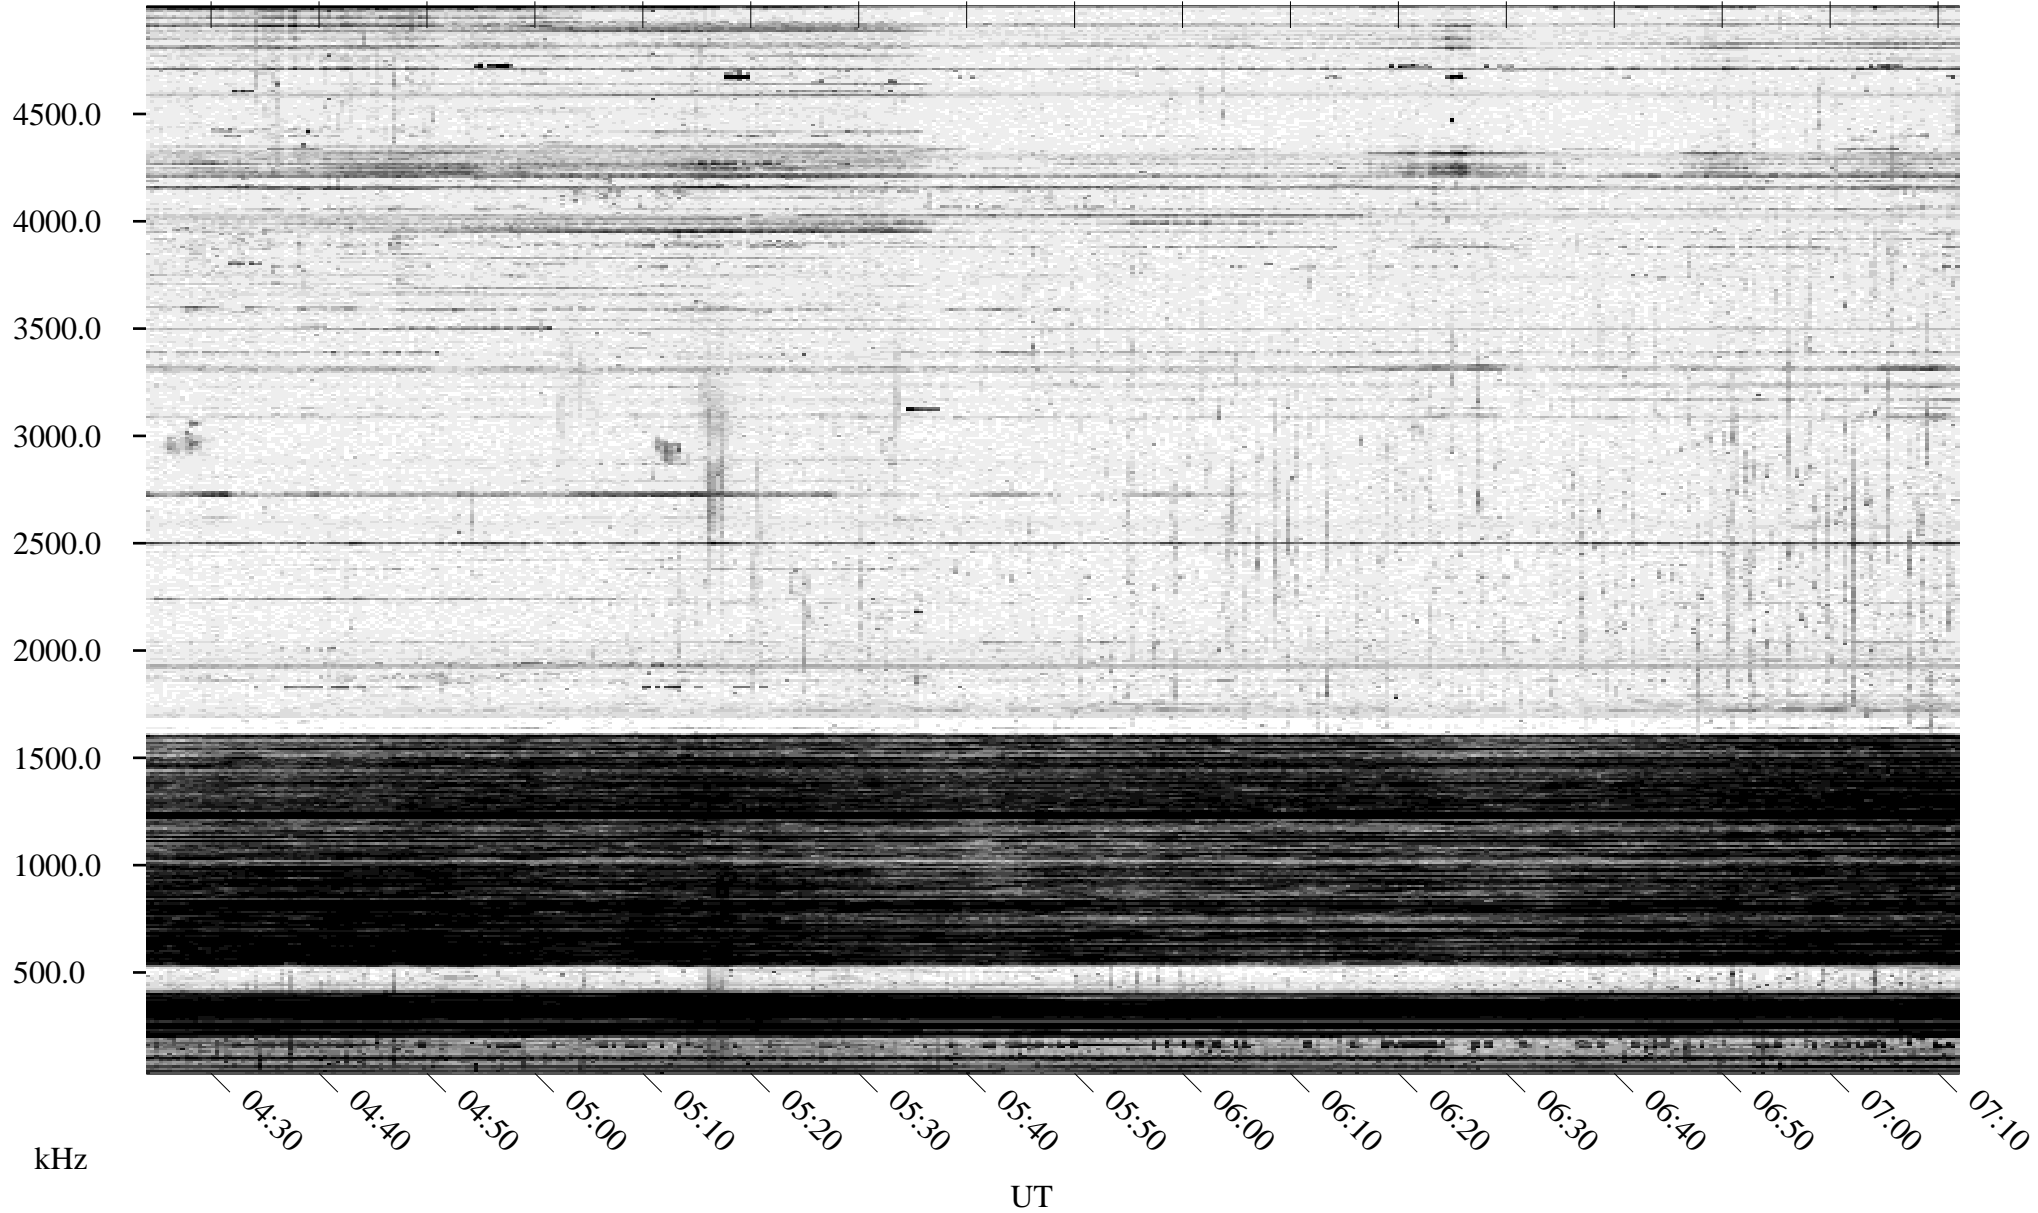

03/16/1996 Churchill, Manitoba

Linear Scale Black = 161 White = 15

ch96076l.r00m max_12

Page 1

03/16/1996 Churchill, Manitoba

Linear Scale Black = 161 White = 15

ch96076l.r00m max_12

Page 2

03/17/1996 Churchill, Manitoba

Linear Scale Black = 161 White = 15

ch96076l.r00m max_12

Page 3

03/17/1996 Churchill, Manitoba

Linear Scale Black = 161 White = 15

ch96076l.r00m max_12

Page 4

03/17/1996 Churchill, Manitoba

Linear Scale Black = 161 White = 15

ch96076l.r00m max_12

Page 5

03/17/1996 Churchill, Manitoba

Linear Scale Black = 161 White = 15

ch96076l.r00m max_12

03/17/1996 Churchill, Manitoba

Linear Scale Black = 161 White = 15

ch96076l.r00m max_12

Page 7

03/17/1996 Churchill, Manitoba

Linear Scale Black = 161 White = 15

ch96076l.r00m max_12

Page 8