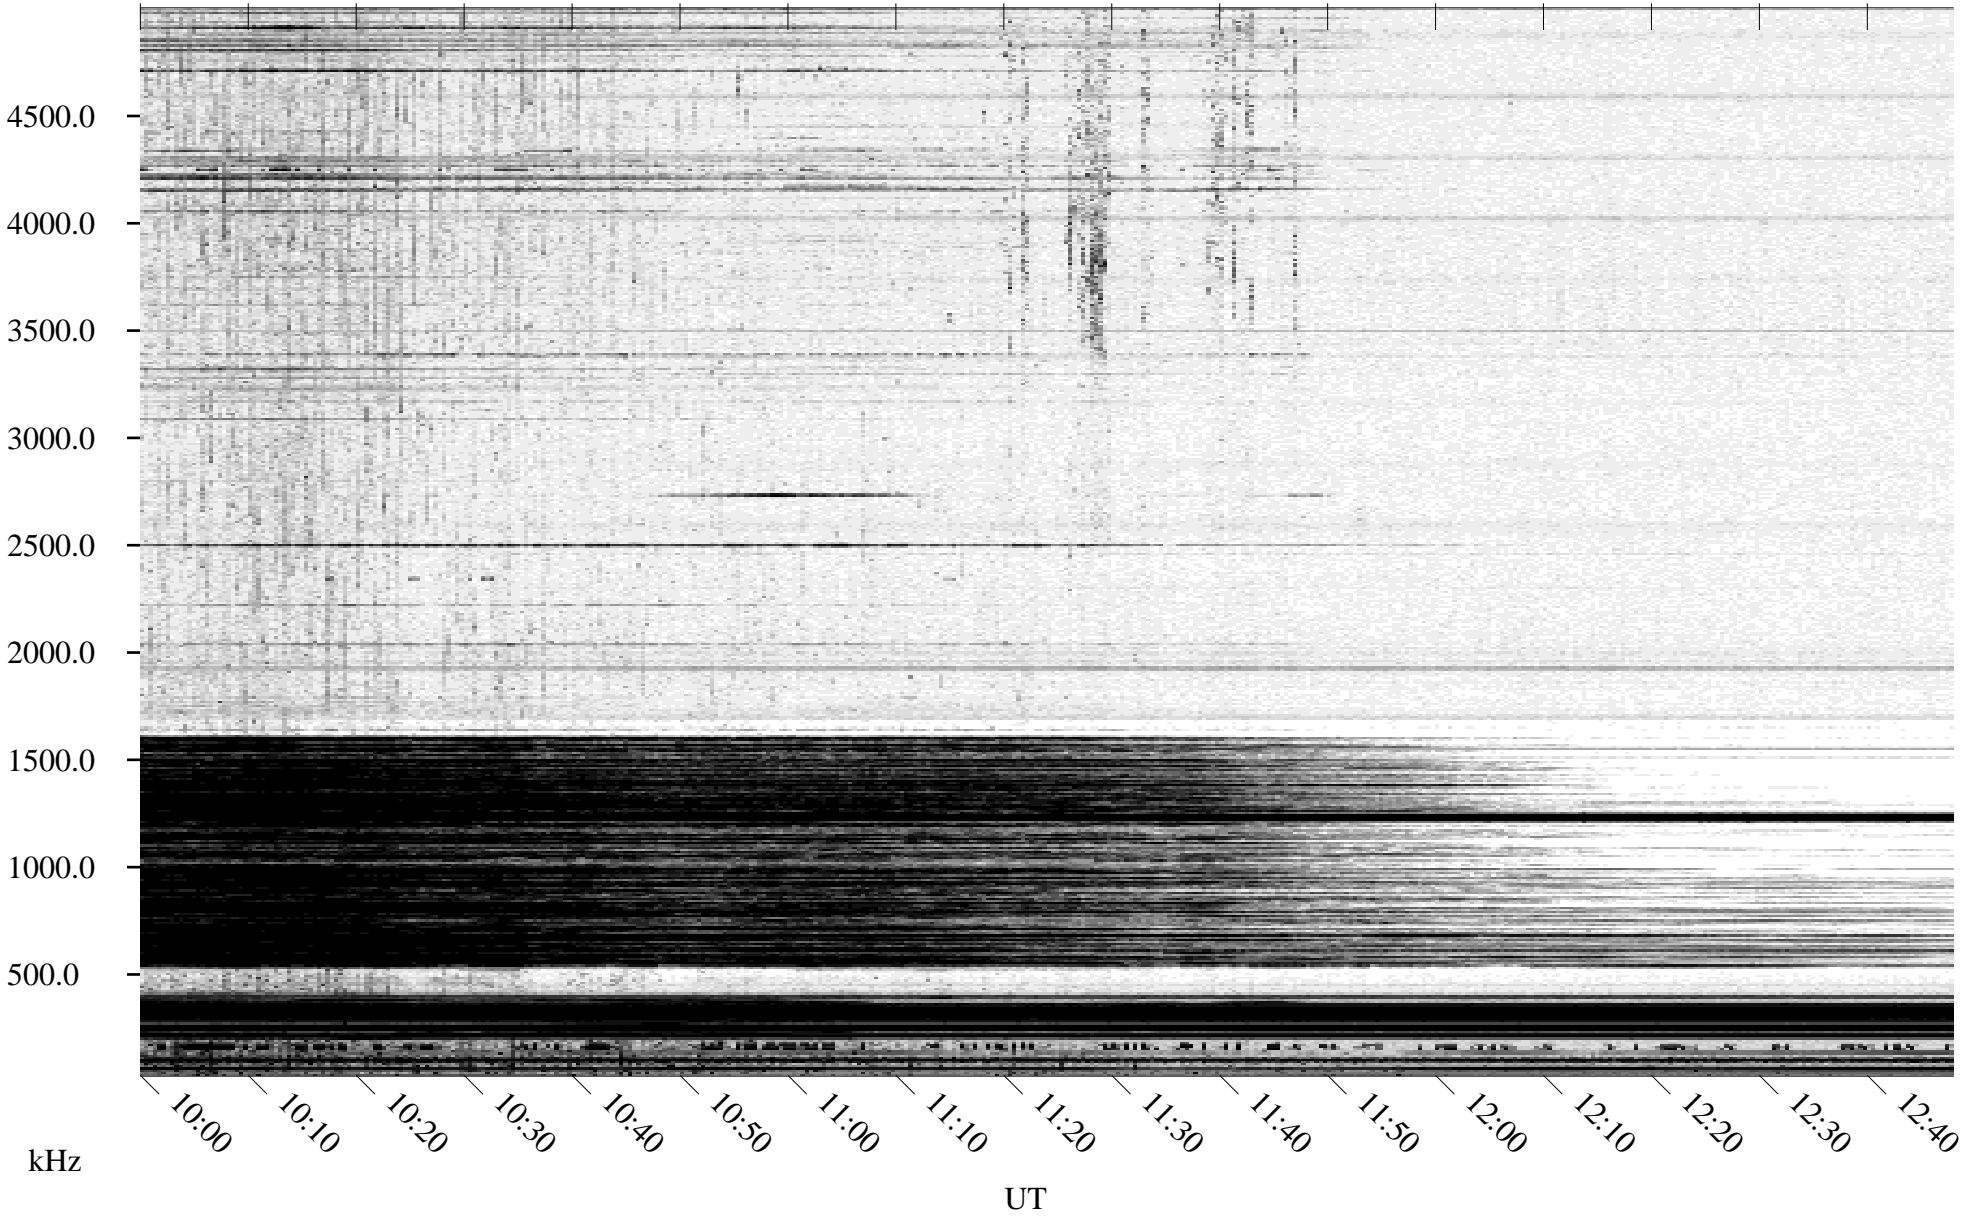

03/16/1996 Churchill, Manitoba

Linear Scale Black = 161 White = 15

ch96076l.r00m max_12

Page 1

03/16/1996 Churchill, Manitoba

Linear Scale Black = 161 White = 15

ch96076l.r00m max_12

Page 2

03/17/1996 Churchill, Manitoba

Linear Scale Black = 161 White = 15

ch96076l.r00m max_12

Page 3

03/17/1996 Churchill, Manitoba

Linear Scale Black = 161 White = 15

ch96076l.r00m max_12

Page 4

03/17/1996 Churchill, Manitoba

Linear Scale Black = 161 White = 15

ch96076l.r00m max_12

Page 5

03/17/1996 Churchill, Manitoba

Linear Scale Black = 161 White = 15

ch96076l.r00m max_12

03/17/1996 Churchill, Manitoba

Linear Scale Black = 161 White = 15

ch96076l.r00m max_12

Page 7

03/17/1996 Churchill, Manitoba

Linear Scale Black = 161 White = 15

ch96076l.r00m max_12

Page 8