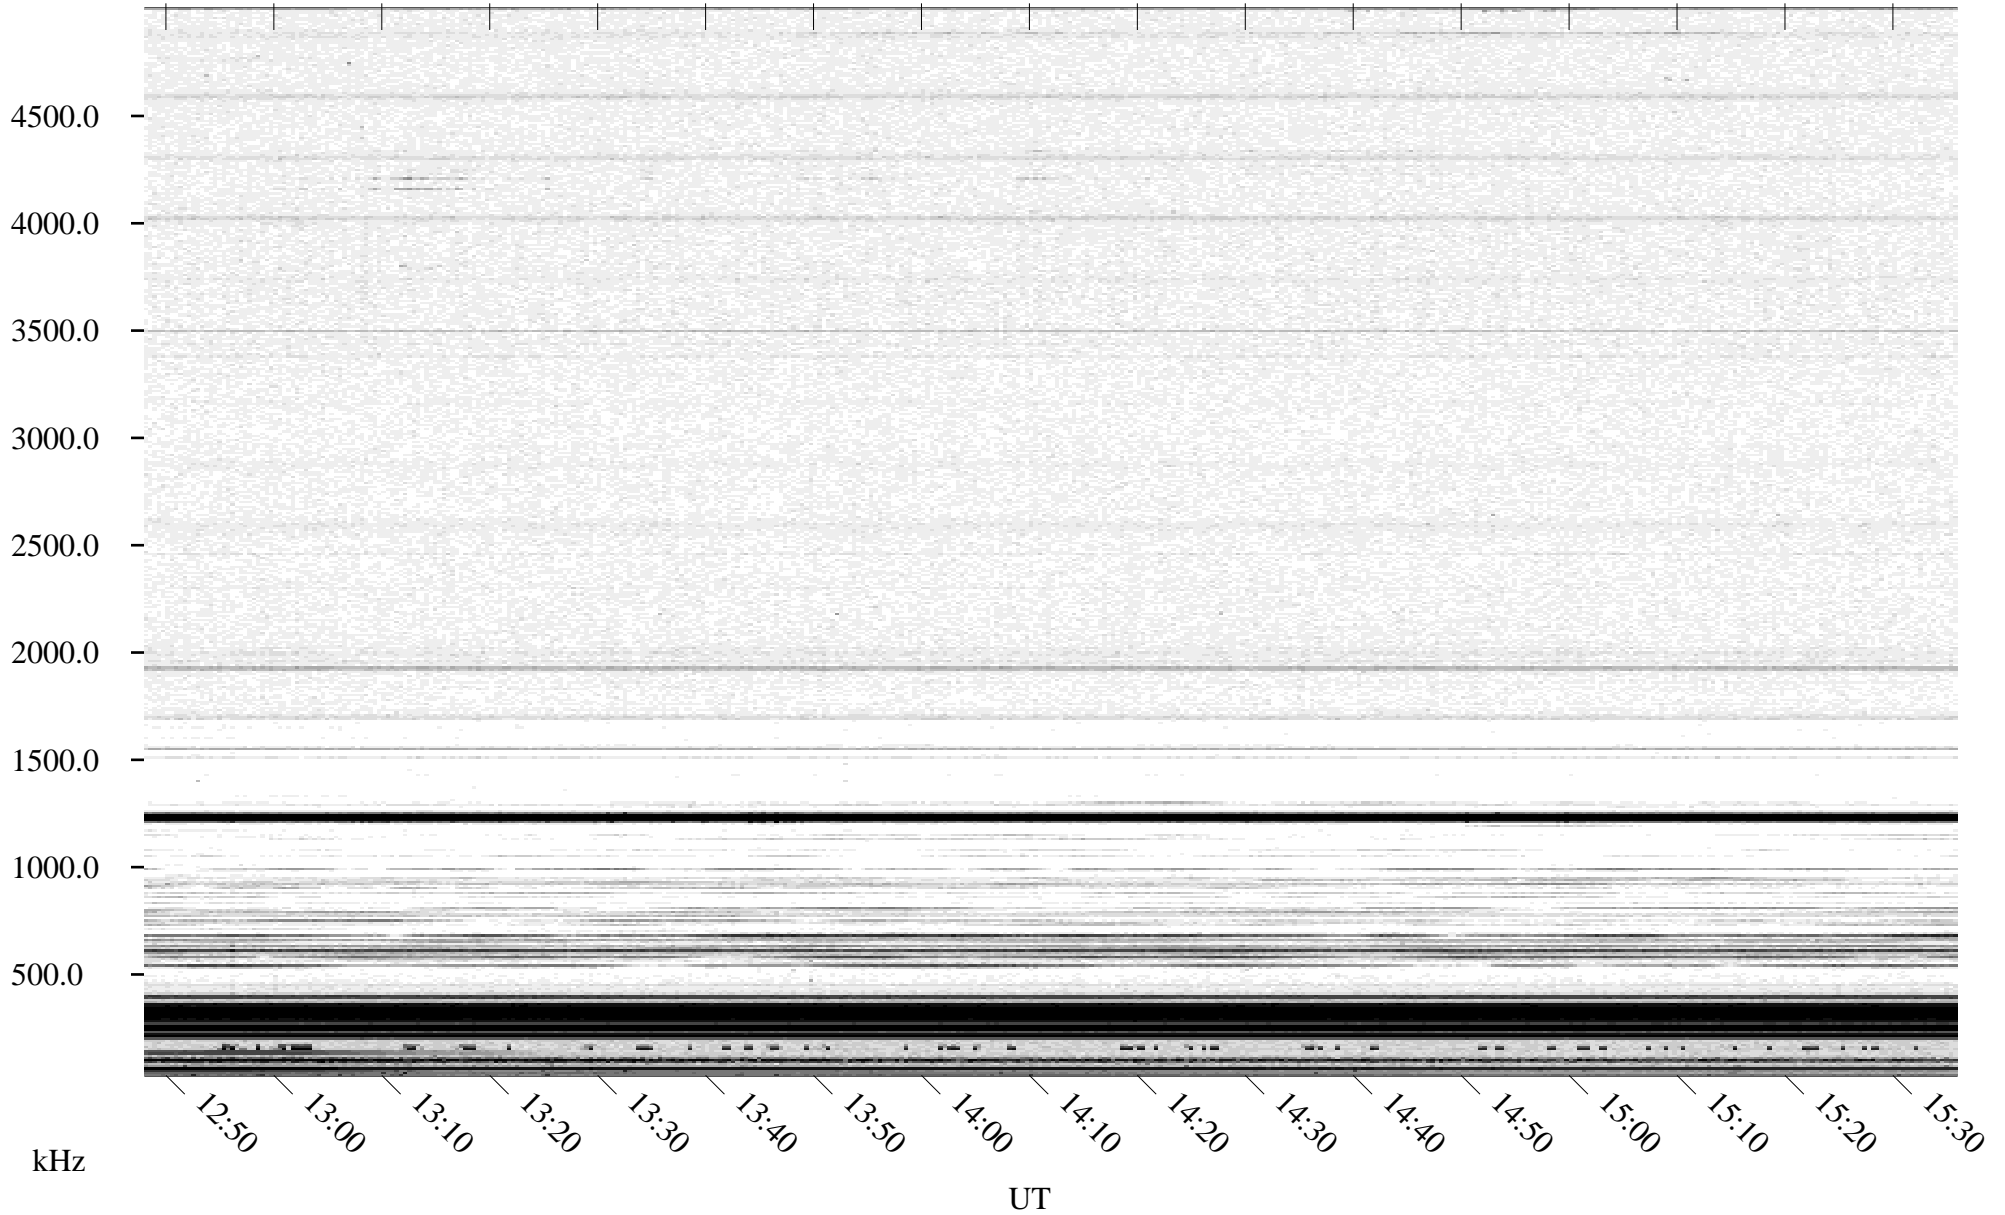

03/16/1996 Churchill, Manitoba

Linear Scale Black = 161 White = 15

ch96076l.r00m max_12

Page 1

03/16/1996 Churchill, Manitoba

Linear Scale Black = 161 White = 15

ch96076l.r00m max_12

Page 2

03/17/1996 Churchill, Manitoba

Linear Scale Black = 161 White = 15

ch96076l.r00m max_12

Page 3

03/17/1996 Churchill, Manitoba

Linear Scale Black = 161 White = 15

ch96076l.r00m max_12

Page 4

03/17/1996 Churchill, Manitoba

Linear Scale Black = 161 White = 15

ch96076l.r00m max_12

Page 5

03/17/1996 Churchill, Manitoba

Linear Scale Black = 161 White = 15

ch96076l.r00m max_12

03/17/1996 Churchill, Manitoba

Linear Scale Black = 161 White = 15

ch96076l.r00m max_12

Page 7

03/17/1996 Churchill, Manitoba

Linear Scale Black = 161 White = 15

ch96076l.r00m max_12

Page 8