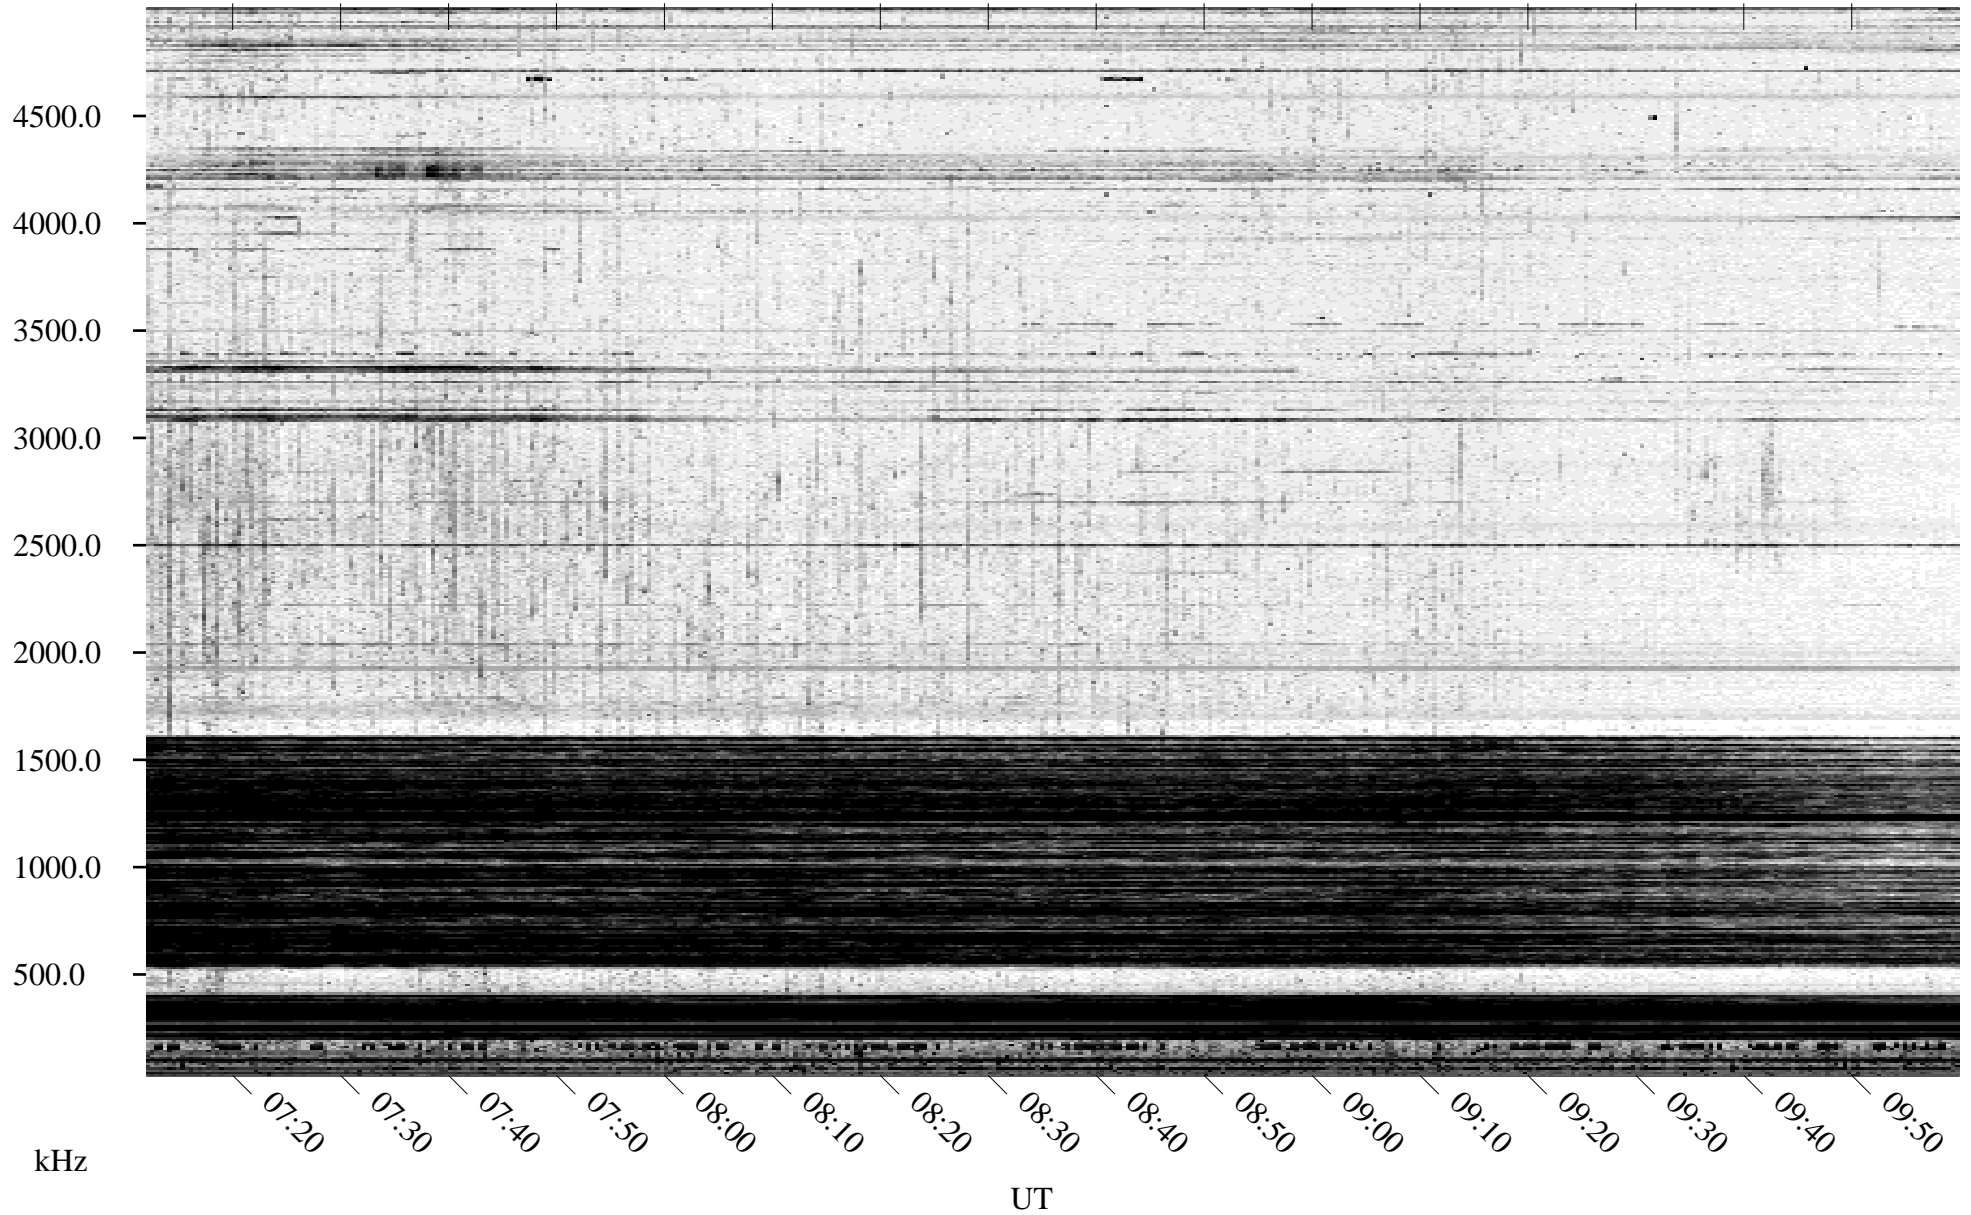

# 03/18/1996 Churchill, Manitoba

Linear Scale    Black = 161    White = 15

ch960771l.r00m max\_12

Page 3

# 03/18/1996 Churchill, Manitoba

Linear Scale    Black = 161    White = 15

ch960771l.r00m max\_12

Page 4

# 03/18/1996 Churchill, Manitoba

Linear Scale    Black = 161    White = 15

ch960771.r00m max\_12

Page 5

# 03/18/1996 Churchill, Manitoba

Linear Scale    Black = 161    White = 15

ch960771l.r00m max\_12

Page 6