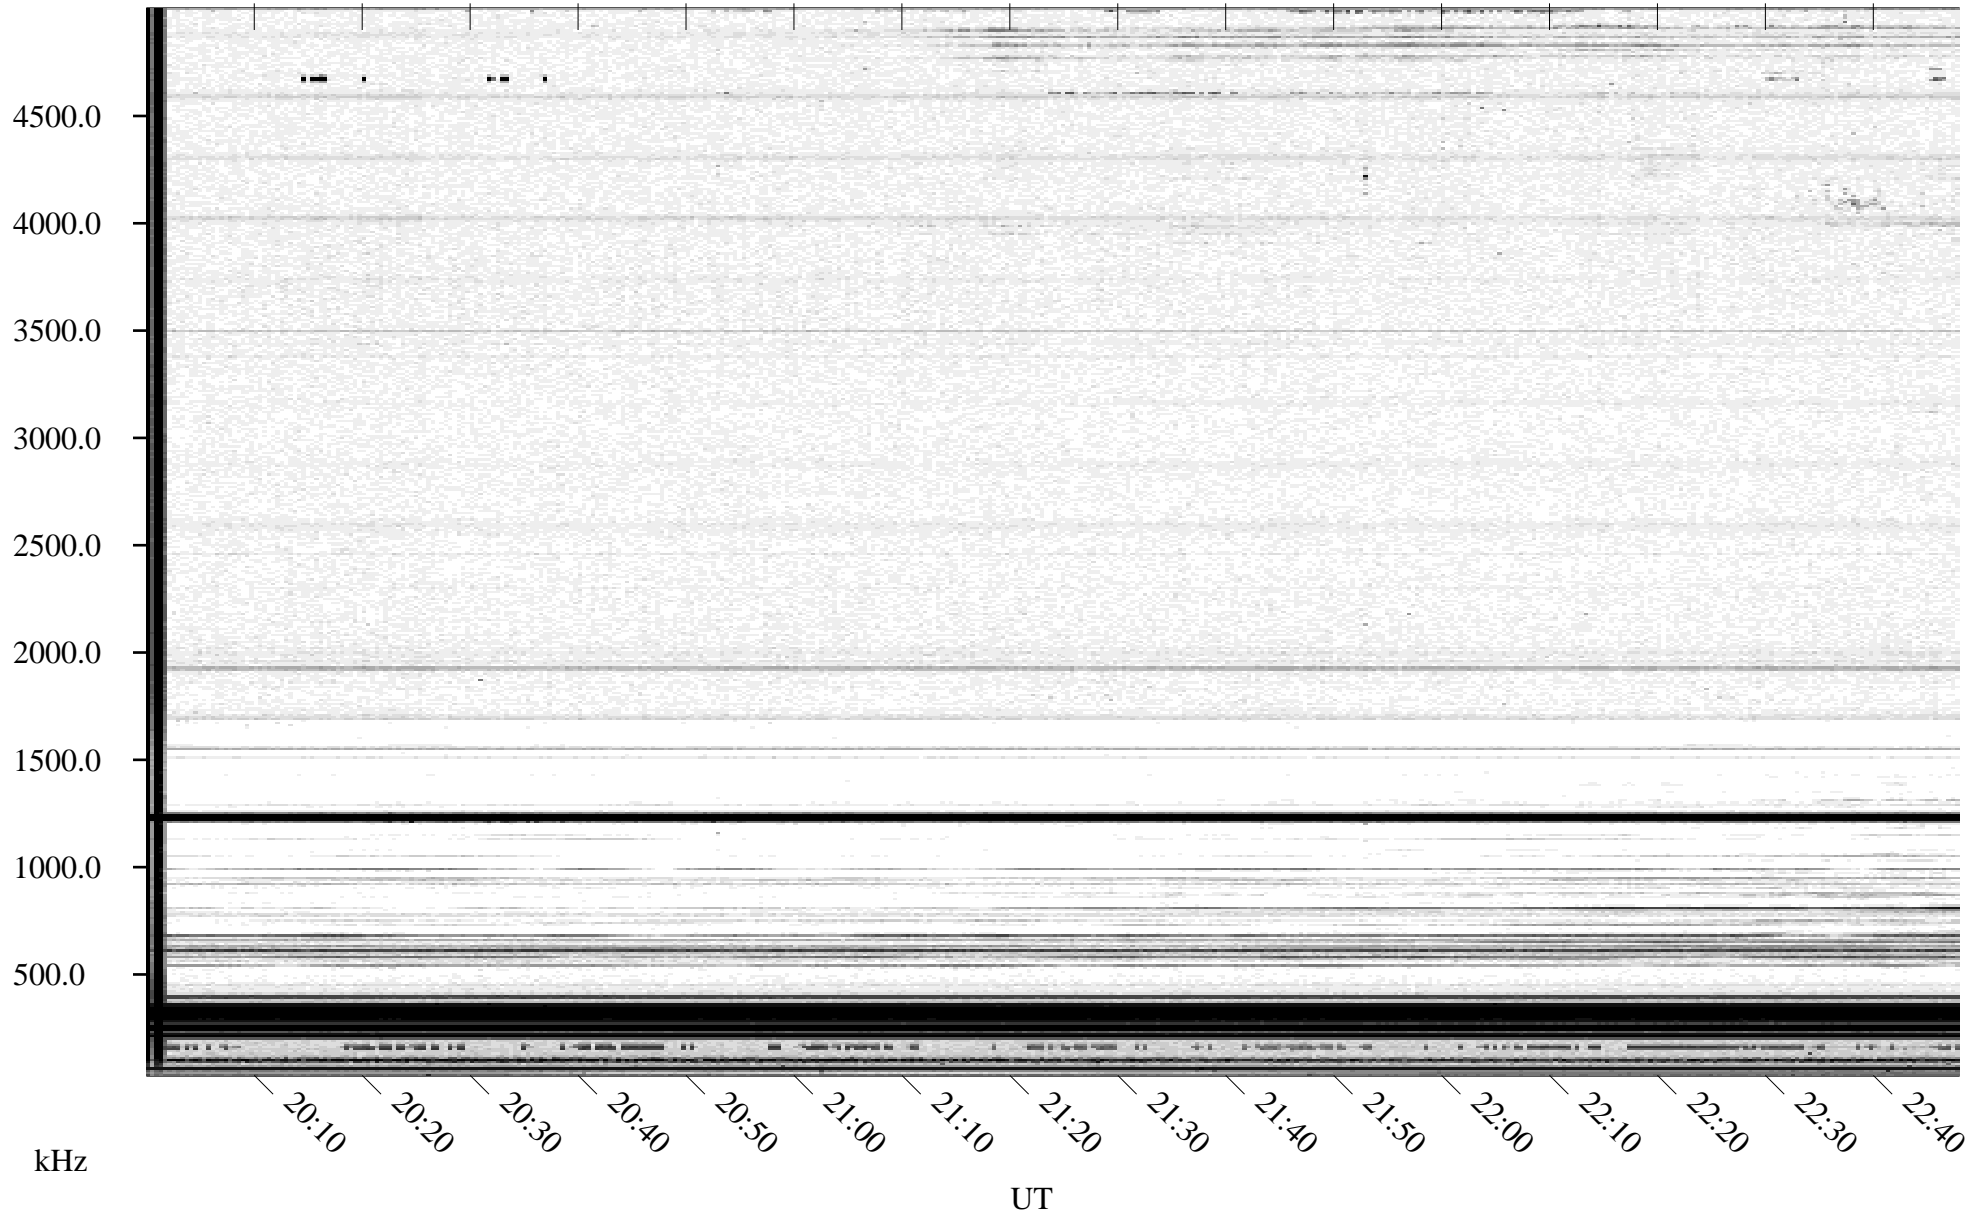

# 03/17/1996 Churchill, Manitoba

Linear Scale    Black = 161    White = 15

ch960771l.r00m max\_12

Page 1

# 03/17/1996 Churchill, Manitoba

Linear Scale    Black = 161    White = 15

ch960771l.r00m max\_12

Page 2

# 03/18/1996 Churchill, Manitoba

Linear Scale    Black = 161    White = 15

ch960771l.r00m max\_12

Page 3

# 03/18/1996 Churchill, Manitoba

Linear Scale    Black = 161    White = 15

ch960771l.r00m max\_12

Page 4