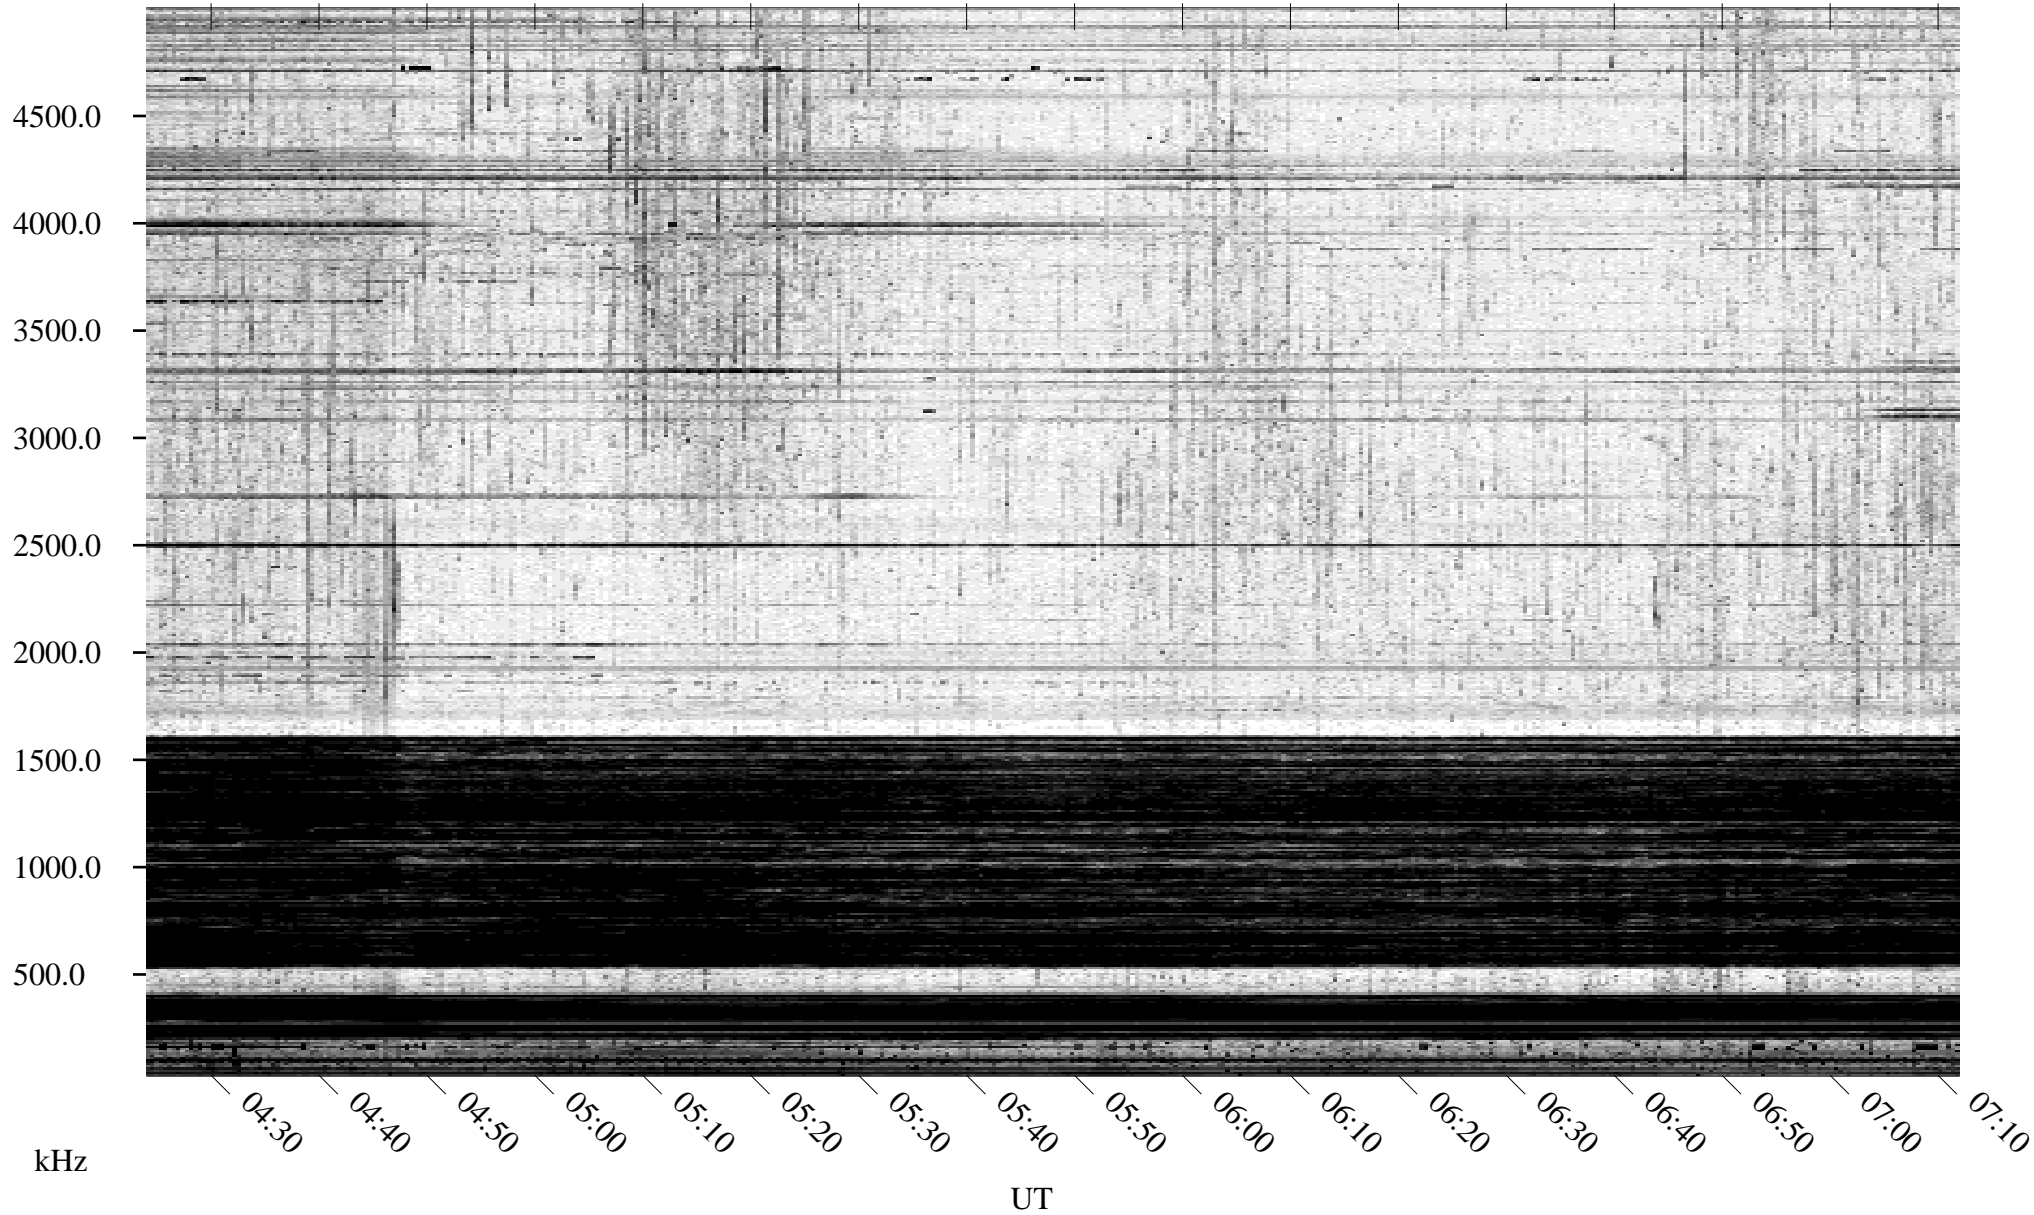

# 03/17/1996 Churchill, Manitoba

Linear Scale    Black = 161    White = 15

ch960771l.r00m max\_12

Page 2

# 03/18/1996 Churchill, Manitoba

Linear Scale    Black = 161    White = 15

ch960771l.r00m max\_12

Page 3

# 03/18/1996 Churchill, Manitoba

Linear Scale    Black = 161    White = 15

ch960771l.r00m max\_12

Page 4

# 03/18/1996 Churchill, Manitoba

Linear Scale    Black = 161    White = 15

ch960771.r00m max\_12

Page 5