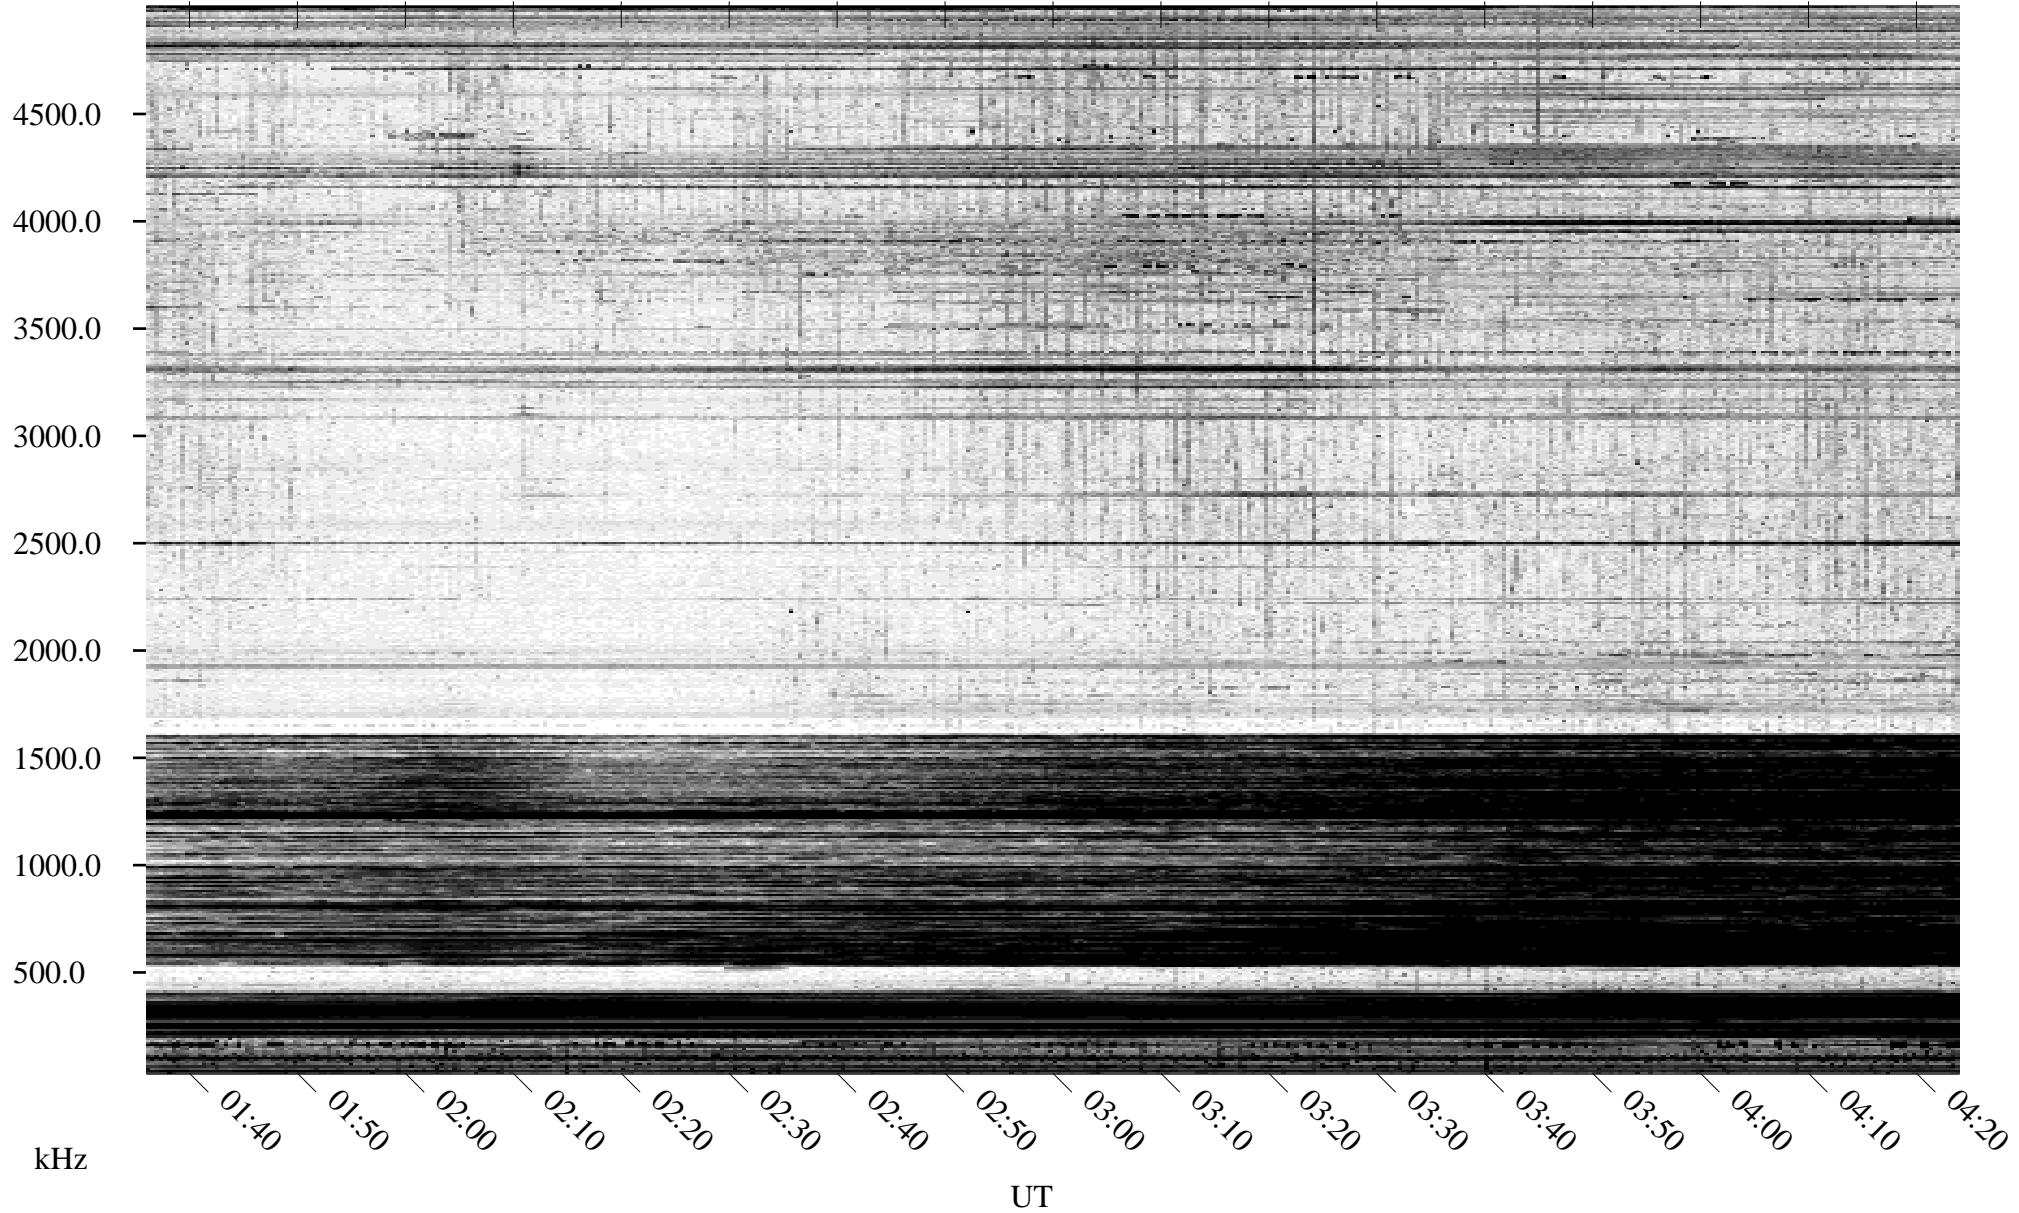

# 03/17/1996 Churchill, Manitoba

Linear Scale    Black = 161    White = 15

ch960771l.r00m max\_12

Page 1

# 03/17/1996 Churchill, Manitoba

Linear Scale    Black = 161    White = 15

ch960771l.r00m max\_12

Page 2

# 03/18/1996 Churchill, Manitoba

Linear Scale    Black = 161    White = 15

ch960771l.r00m max\_12

Page 3

# 03/18/1996 Churchill, Manitoba

Linear Scale    Black = 161    White = 15

ch960771l.r00m max\_12

Page 4