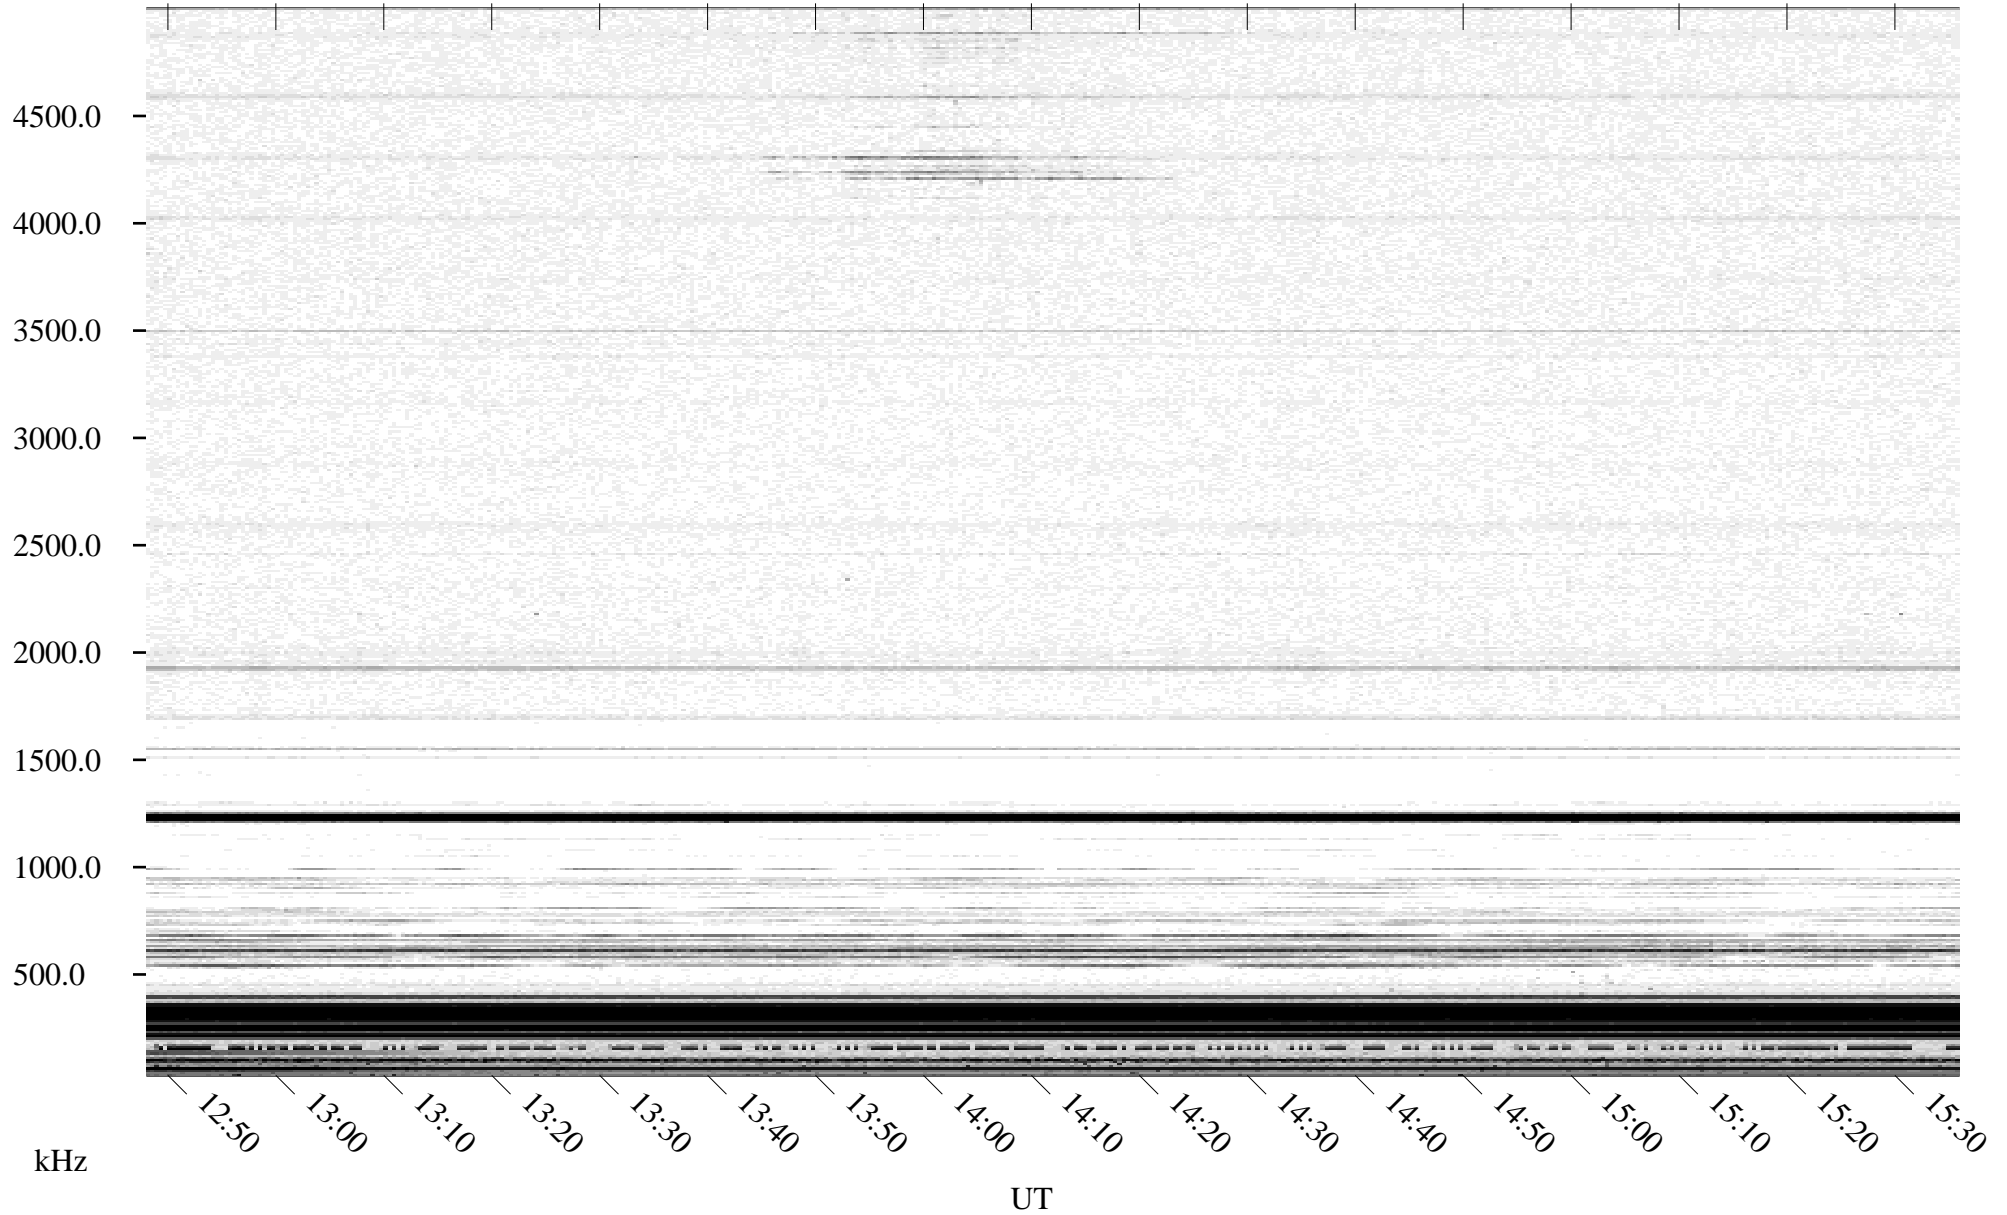

# 03/18/1996 Churchill, Manitoba

Linear Scale    Black = 161    White = 15

ch960771l.r00m max\_12

Page 6

# 03/18/1996 Churchill, Manitoba

Linear Scale

Black = 161

White = 15

ch960771l.r00m max\_12

Page 7

# 03/18/1996 Churchill, Manitoba

Linear Scale    Black = 161    White = 15

ch960771l.r00m max\_12

Page 8