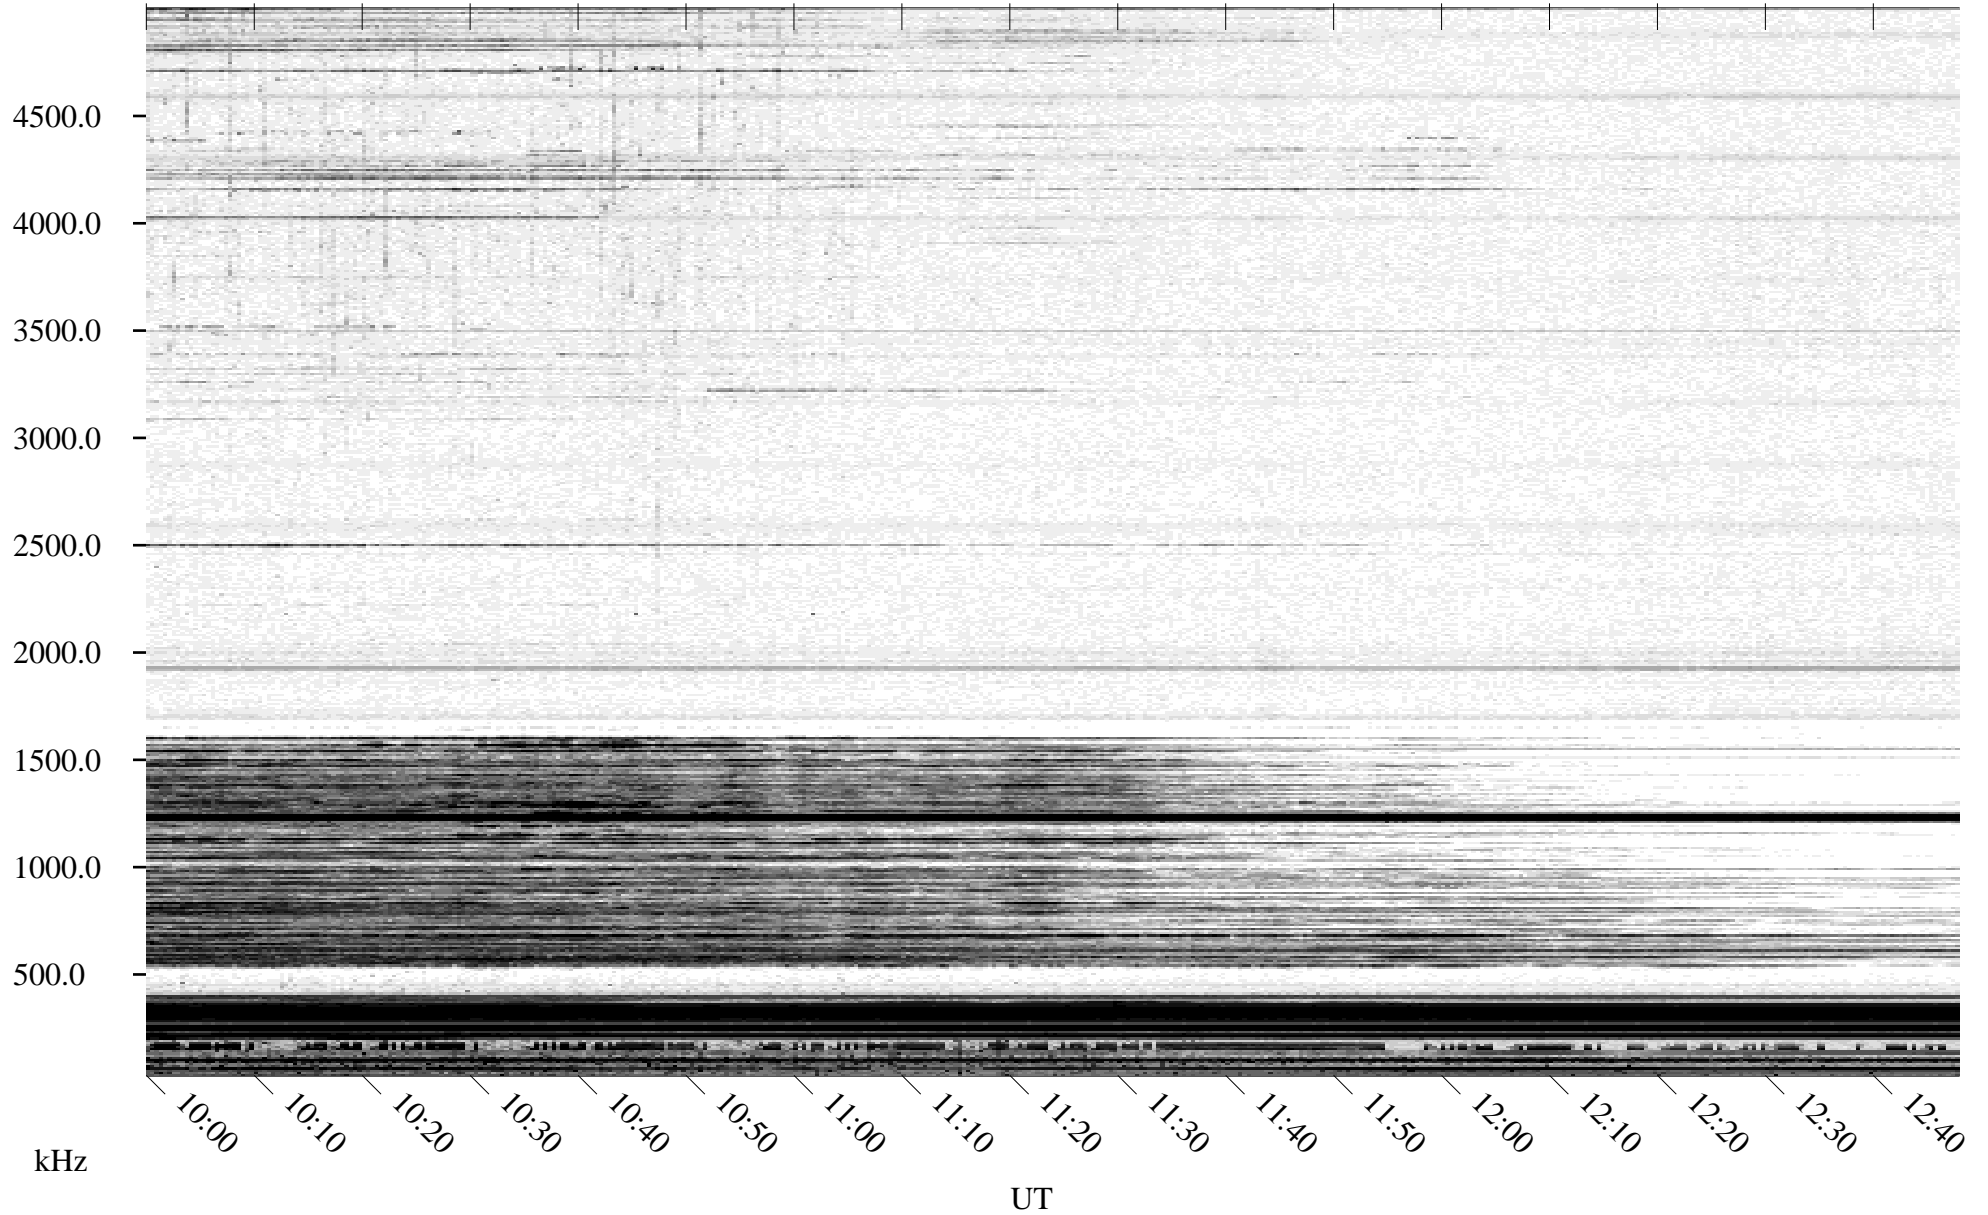

# 03/18/1996 Churchill, Manitoba

Linear Scale    Black = 161    White = 15

ch960771.r00m max\_12

Page 5

# 03/18/1996 Churchill, Manitoba

Linear Scale    Black = 161    White = 15

ch960771l.r00m max\_12

Page 6