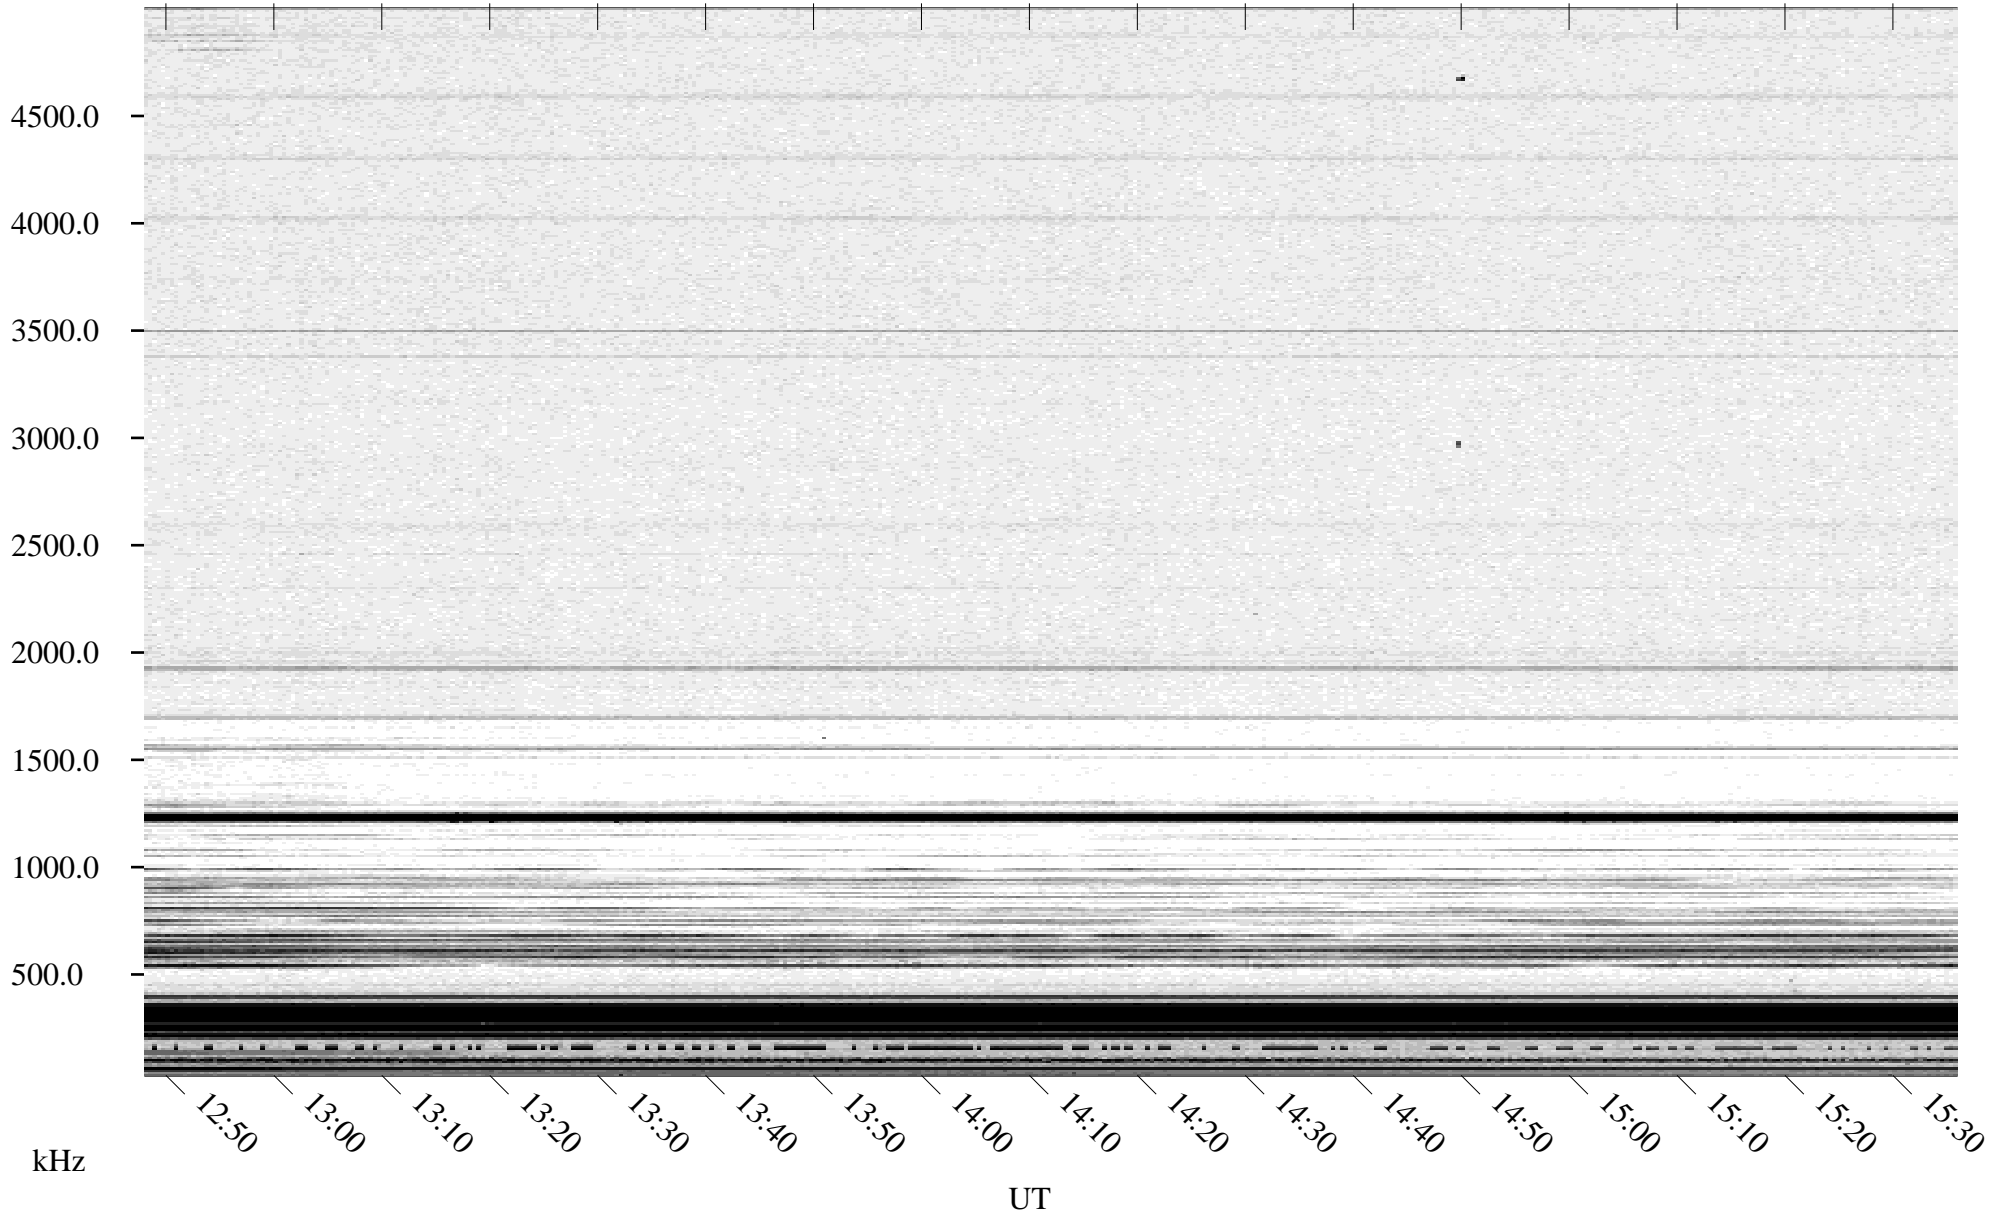

# 03/19/1996 Churchill, Manitoba

Linear Scale    Black = 161    White = 15

ch96078l.r00m max\_12

Page 6

# 03/19/1996 Churchill, Manitoba

Linear Scale    Black = 161    White = 15

ch96078l.r00m max\_12

Page 7

# 03/19/1996 Churchill, Manitoba

Linear Scale    Black = 161    White = 15

ch96078l.r00m max\_12