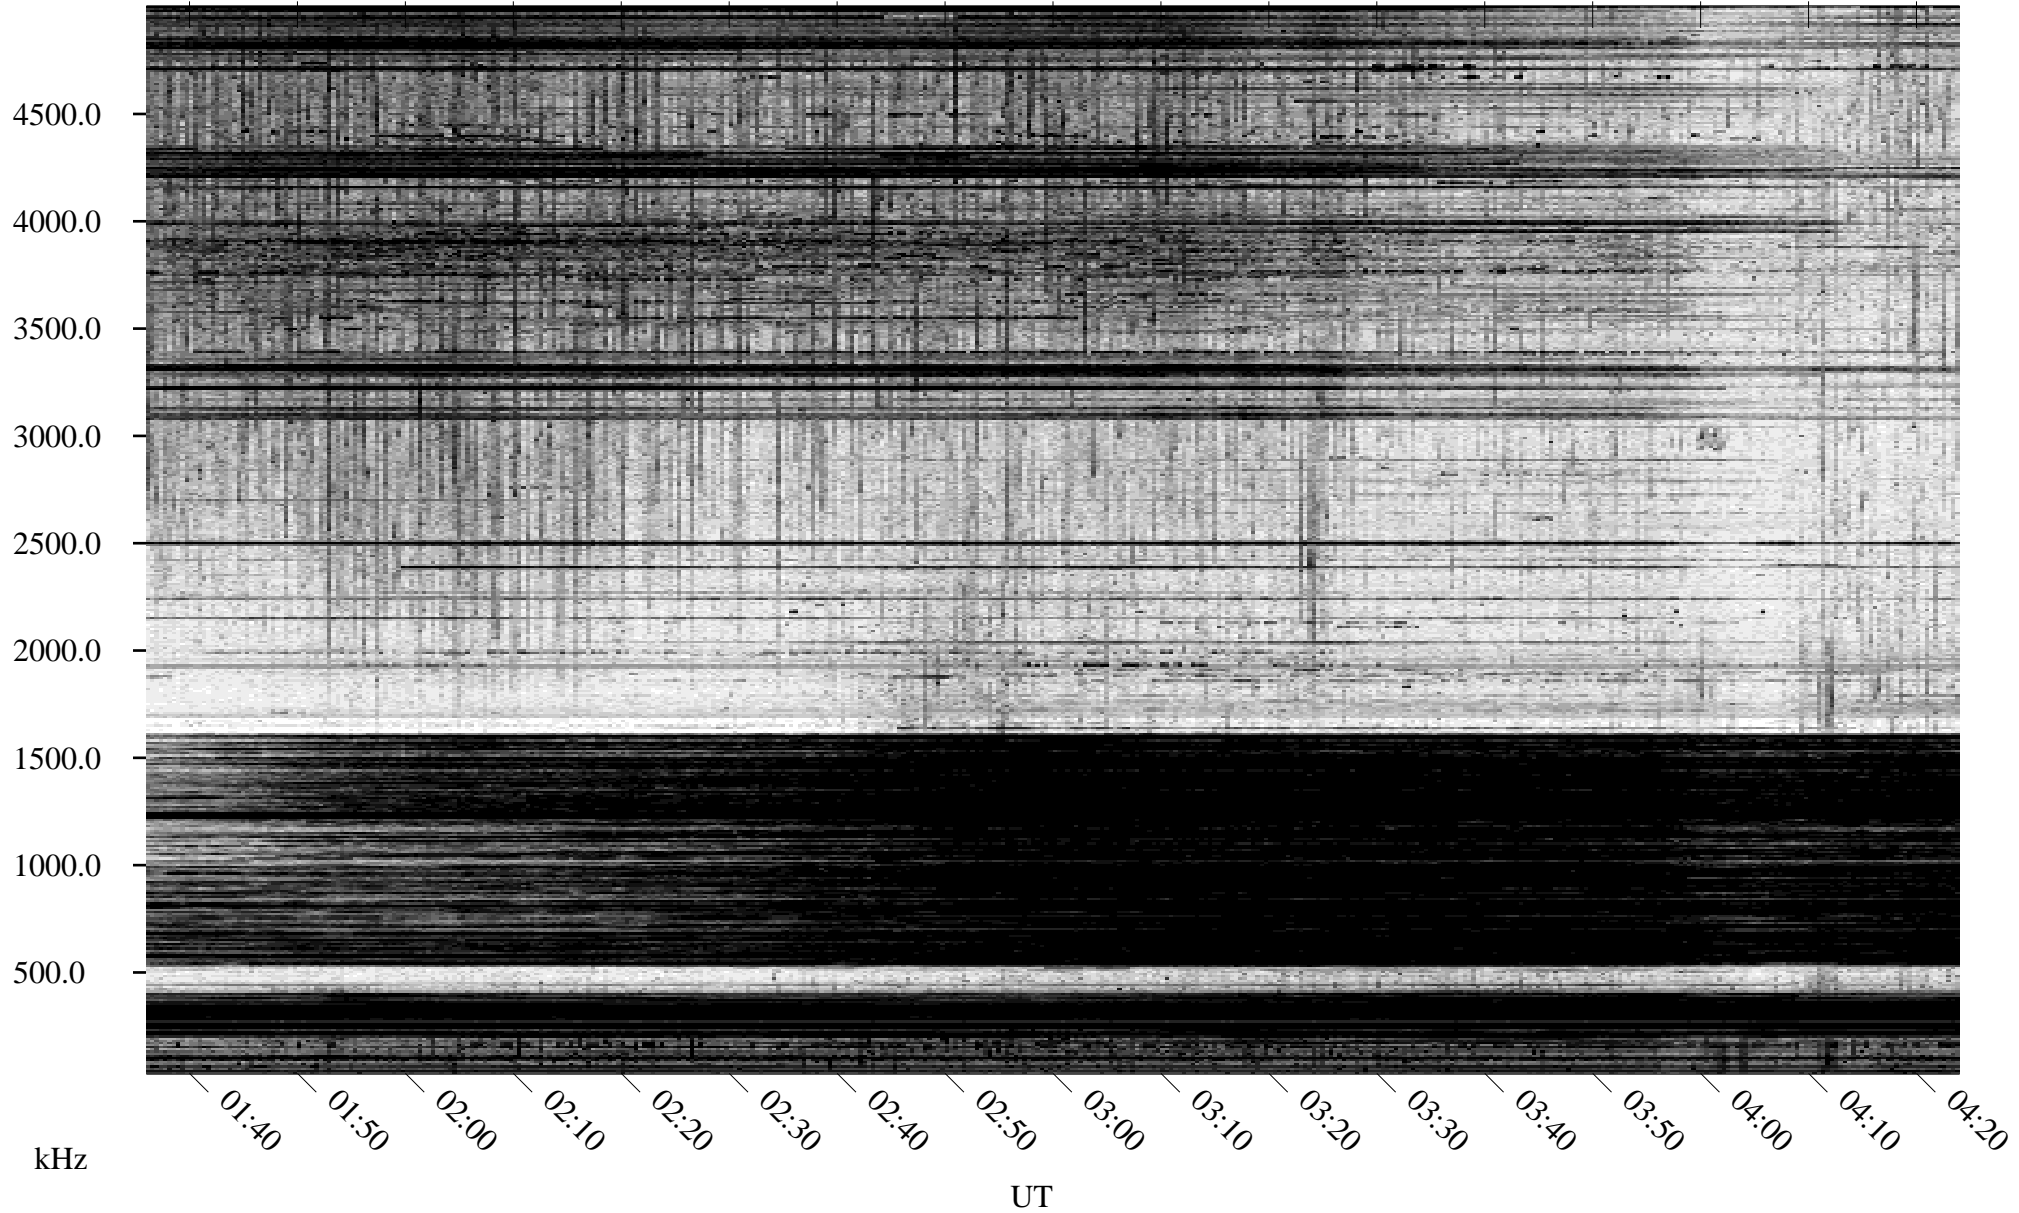

# 03/18/1996 Churchill, Manitoba

Linear Scale    Black = 161    White = 15

ch96078l.r00m max\_12

Page 1

# 03/18/1996 Churchill, Manitoba

Linear Scale    Black = 161    White = 15

ch96078l.r00m max\_12

Page 2

# 03/19/1996 Churchill, Manitoba

Linear Scale    Black = 161    White = 15

ch96078l.r00m max\_12

Page 3

# 03/19/1996 Churchill, Manitoba

Linear Scale    Black = 161    White = 15

ch96078l.r00m max\_12

Page 4