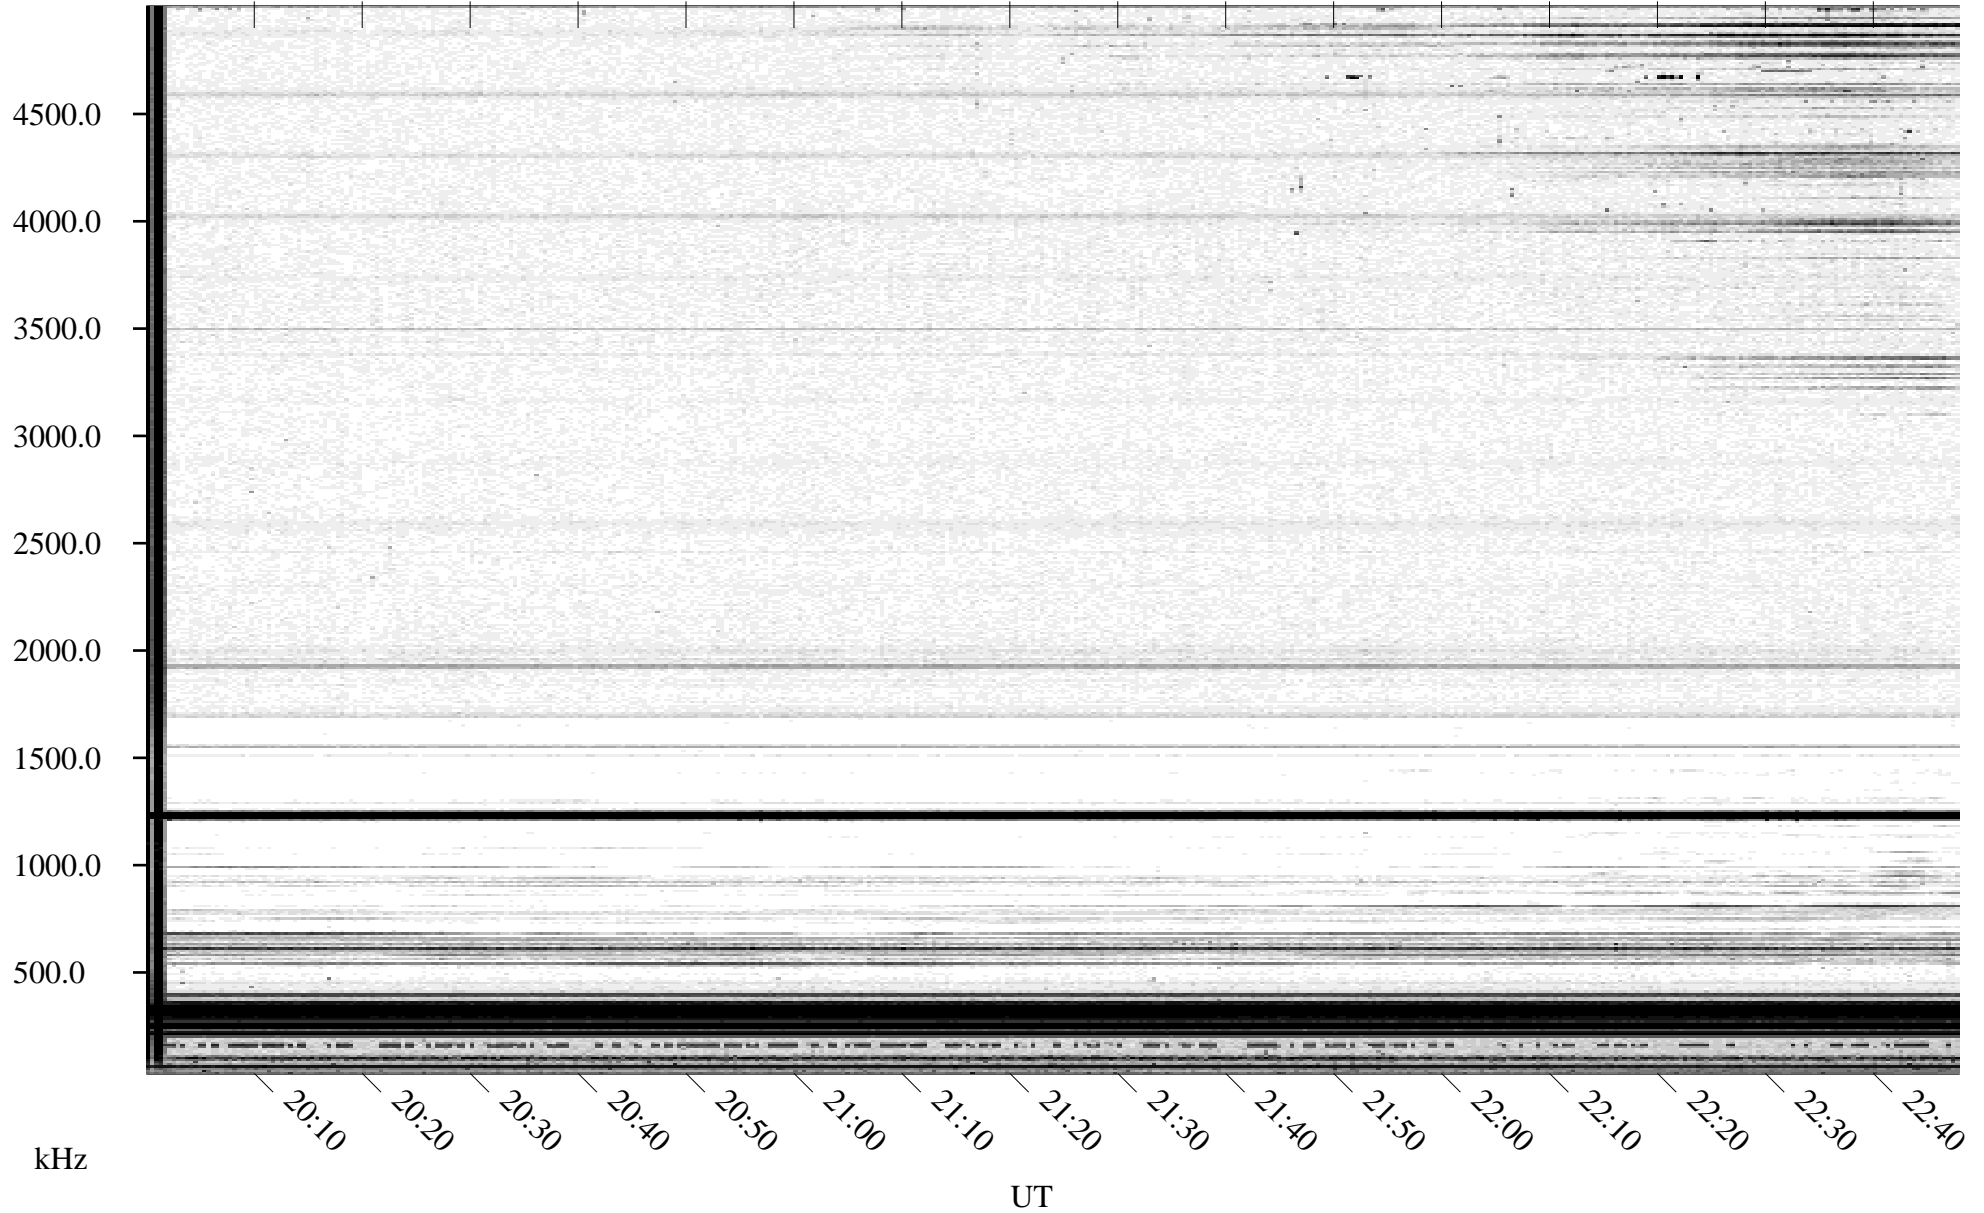

# 03/18/1996 Churchill, Manitoba

Linear Scale    Black = 161    White = 15

ch96078l.r00m max\_12

Page 1

# 03/18/1996 Churchill, Manitoba

Linear Scale    Black = 161    White = 15

ch96078l.r00m max\_12

Page 2

# 03/19/1996 Churchill, Manitoba

Linear Scale    Black = 161    White = 15

ch96078l.r00m max\_12

Page 3

# 03/19/1996 Churchill, Manitoba

Linear Scale    Black = 161    White = 15

ch96078l.r00m max\_12

Page 4