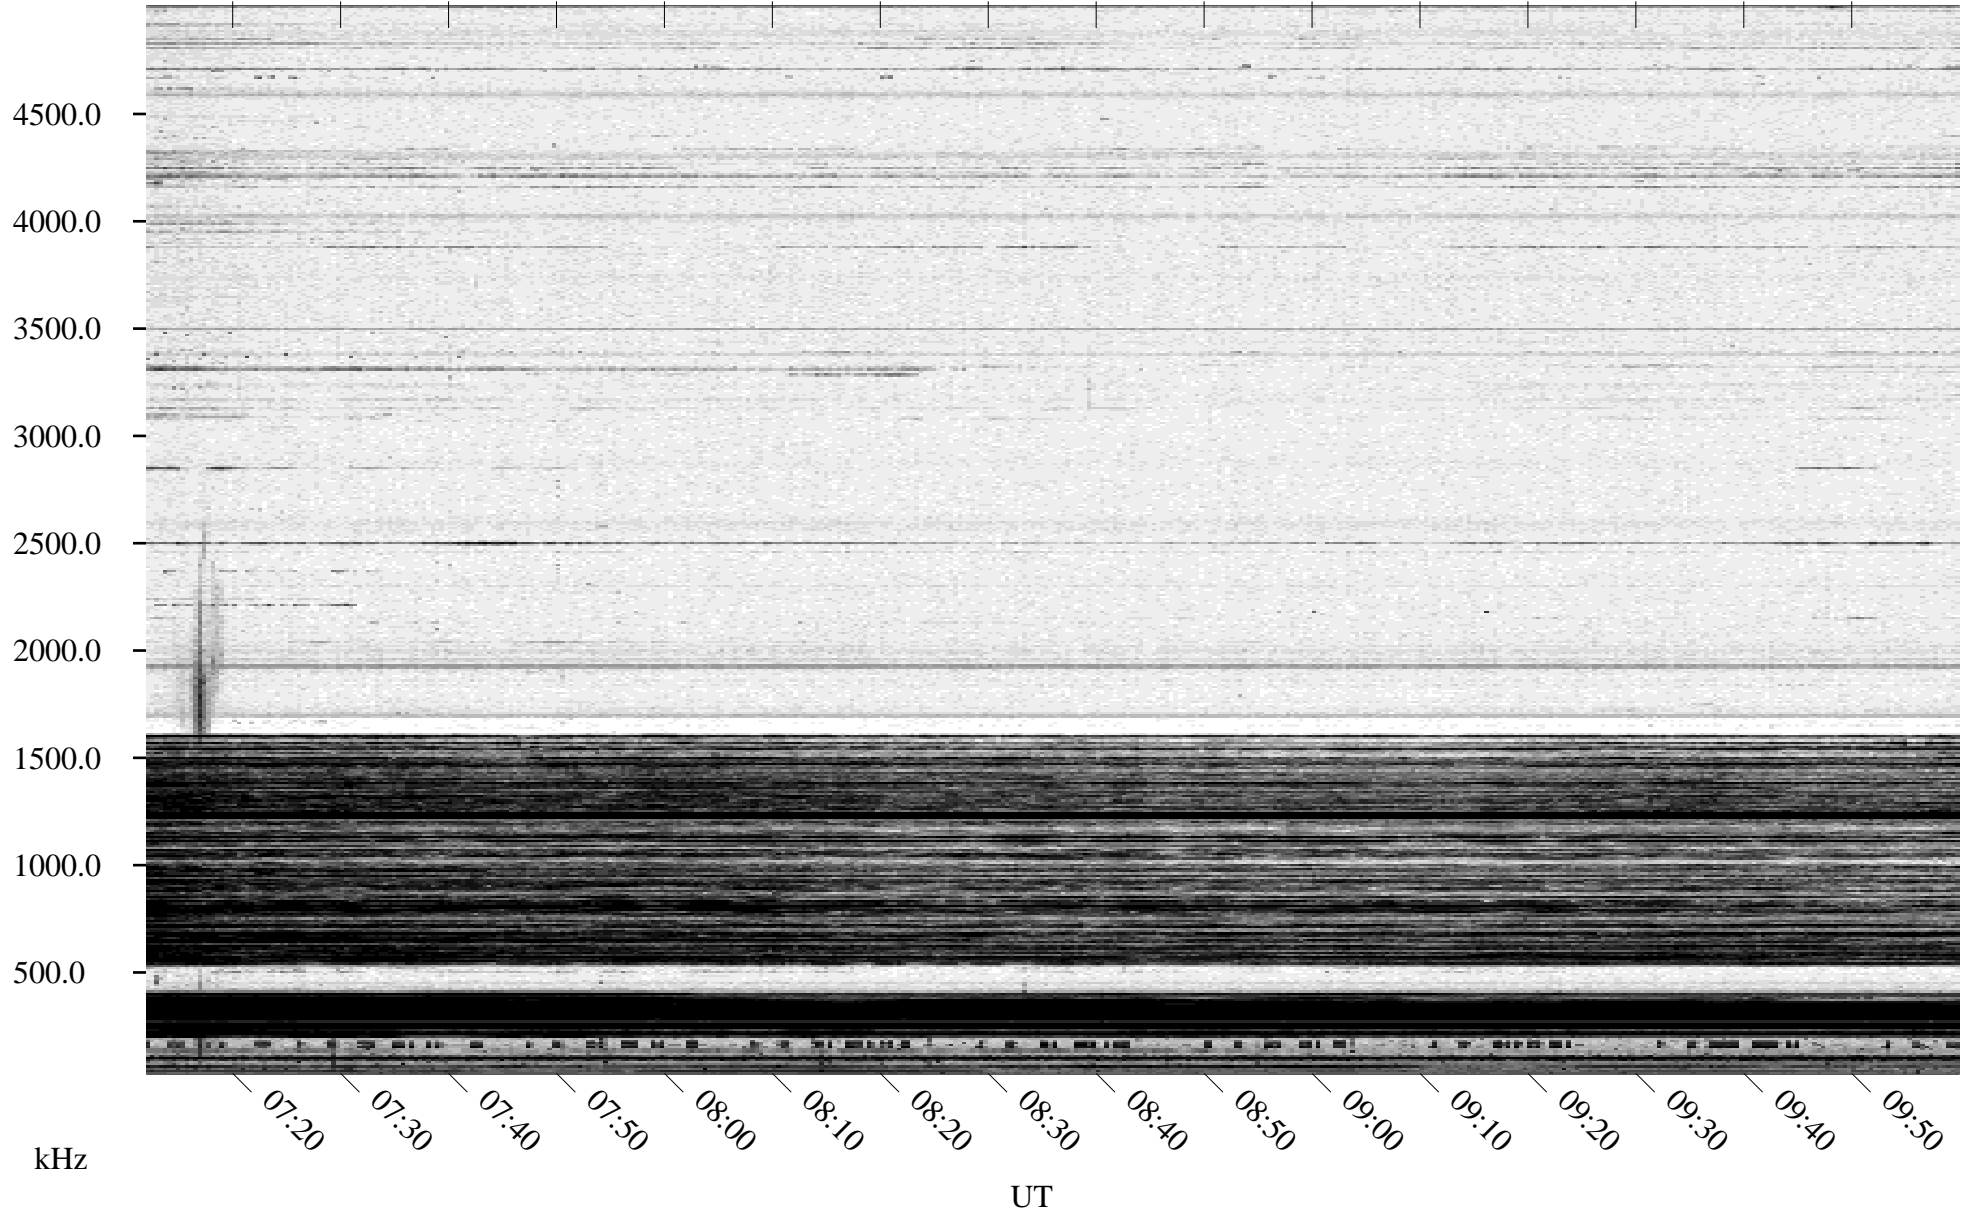

# 03/19/1996 Churchill, Manitoba

Linear Scale    Black = 161    White = 15

ch96078l.r00m max\_12

Page 4

# 03/19/1996 Churchill, Manitoba

Linear Scale    Black = 161    White = 15

ch96078l.r00m max\_12

Page 5

# 03/19/1996 Churchill, Manitoba

Linear Scale    Black = 161    White = 15

ch96078l.r00m max\_12

Page 6