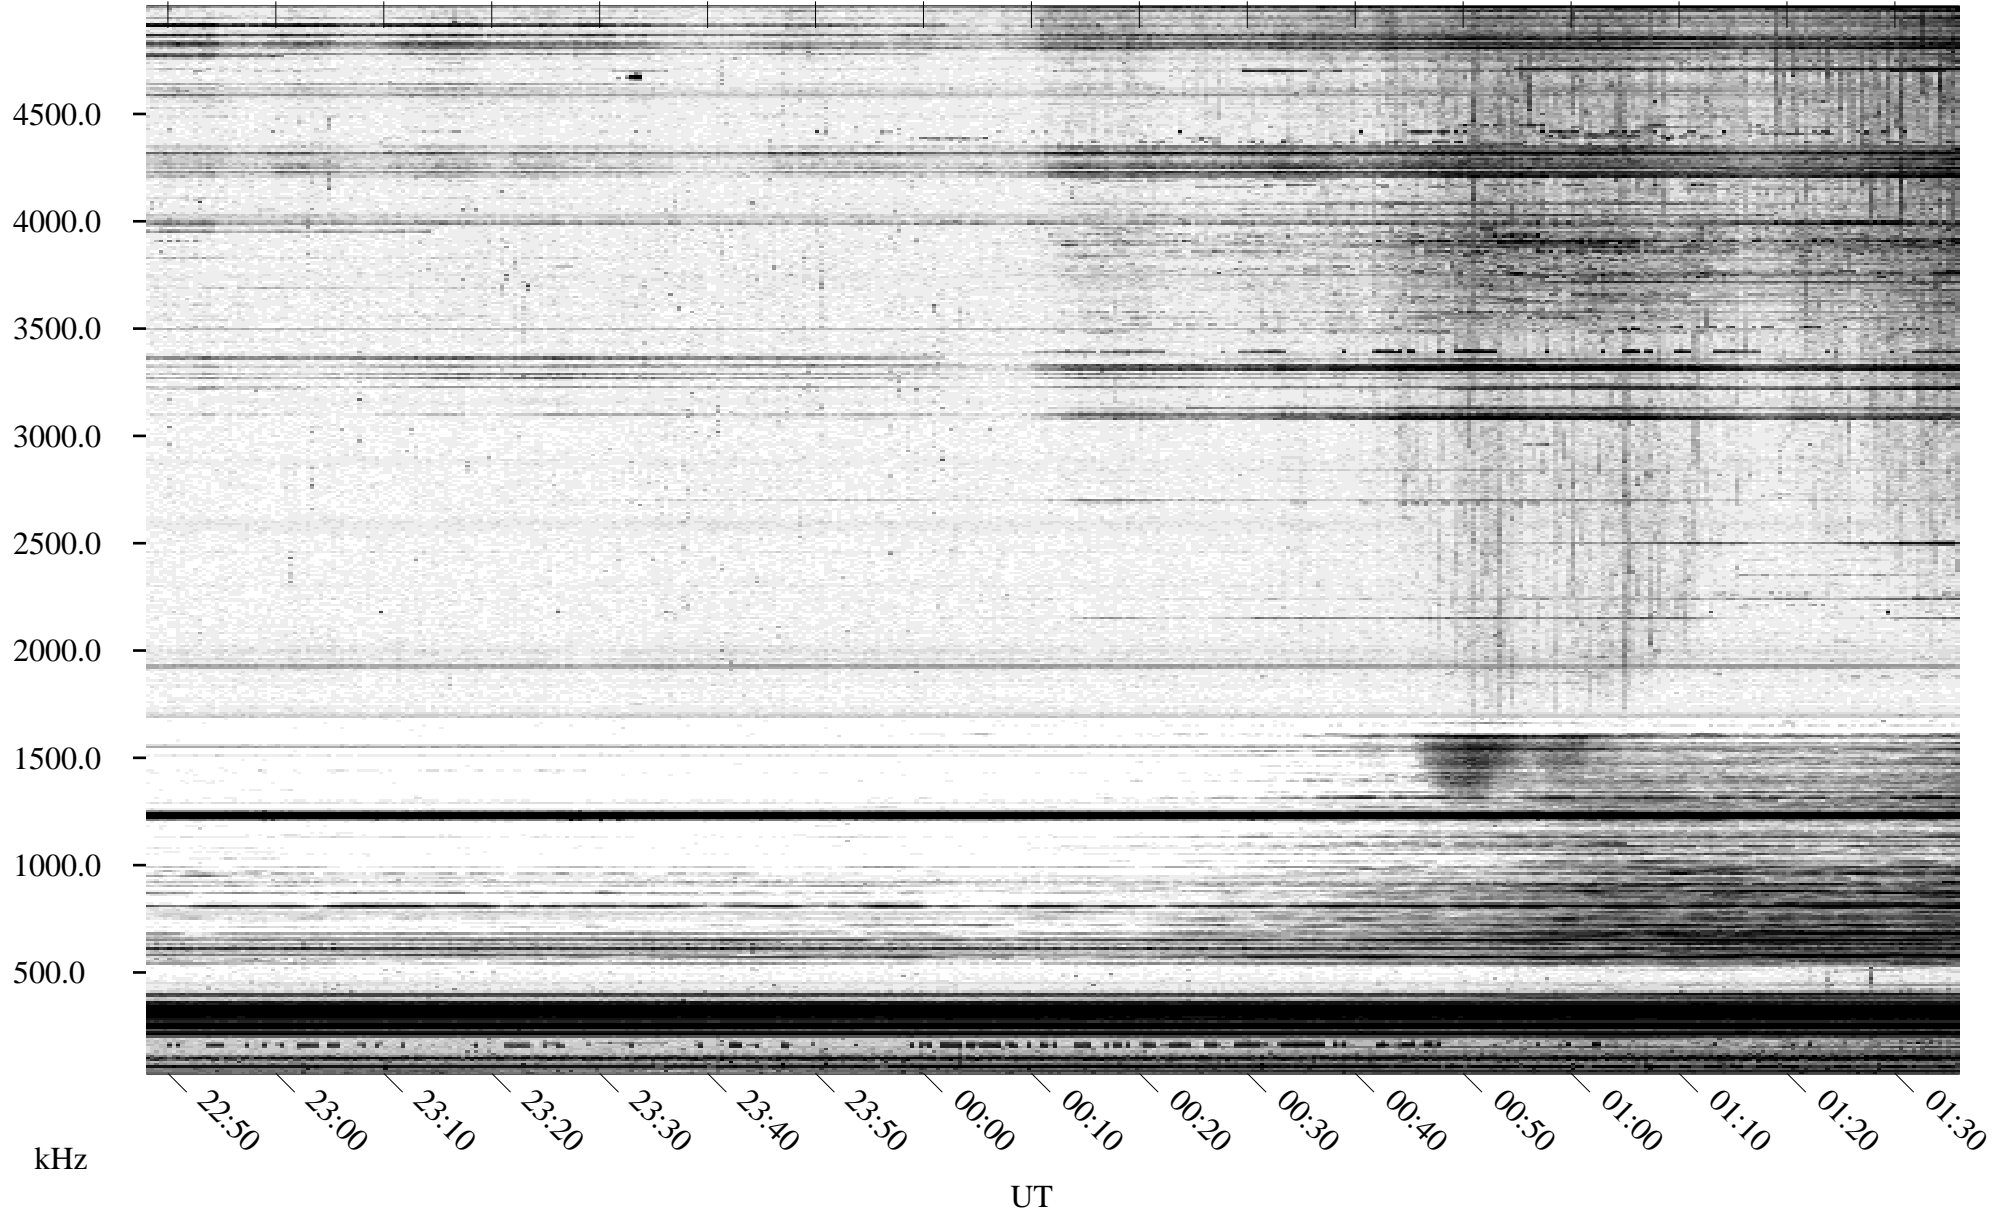

# 03/18/1996 Churchill, Manitoba

Linear Scale    Black = 161    White = 15

ch96078l.r00m max\_12

Page 1

# 03/18/1996 Churchill, Manitoba

Linear Scale    Black = 161    White = 15

ch96078l.r00m max\_12

Page 2

# 03/19/1996 Churchill, Manitoba

Linear Scale    Black = 161    White = 15

ch96078l.r00m max\_12

Page 3

# 03/19/1996 Churchill, Manitoba

Linear Scale    Black = 161    White = 15

ch96078l.r00m max\_12

Page 4