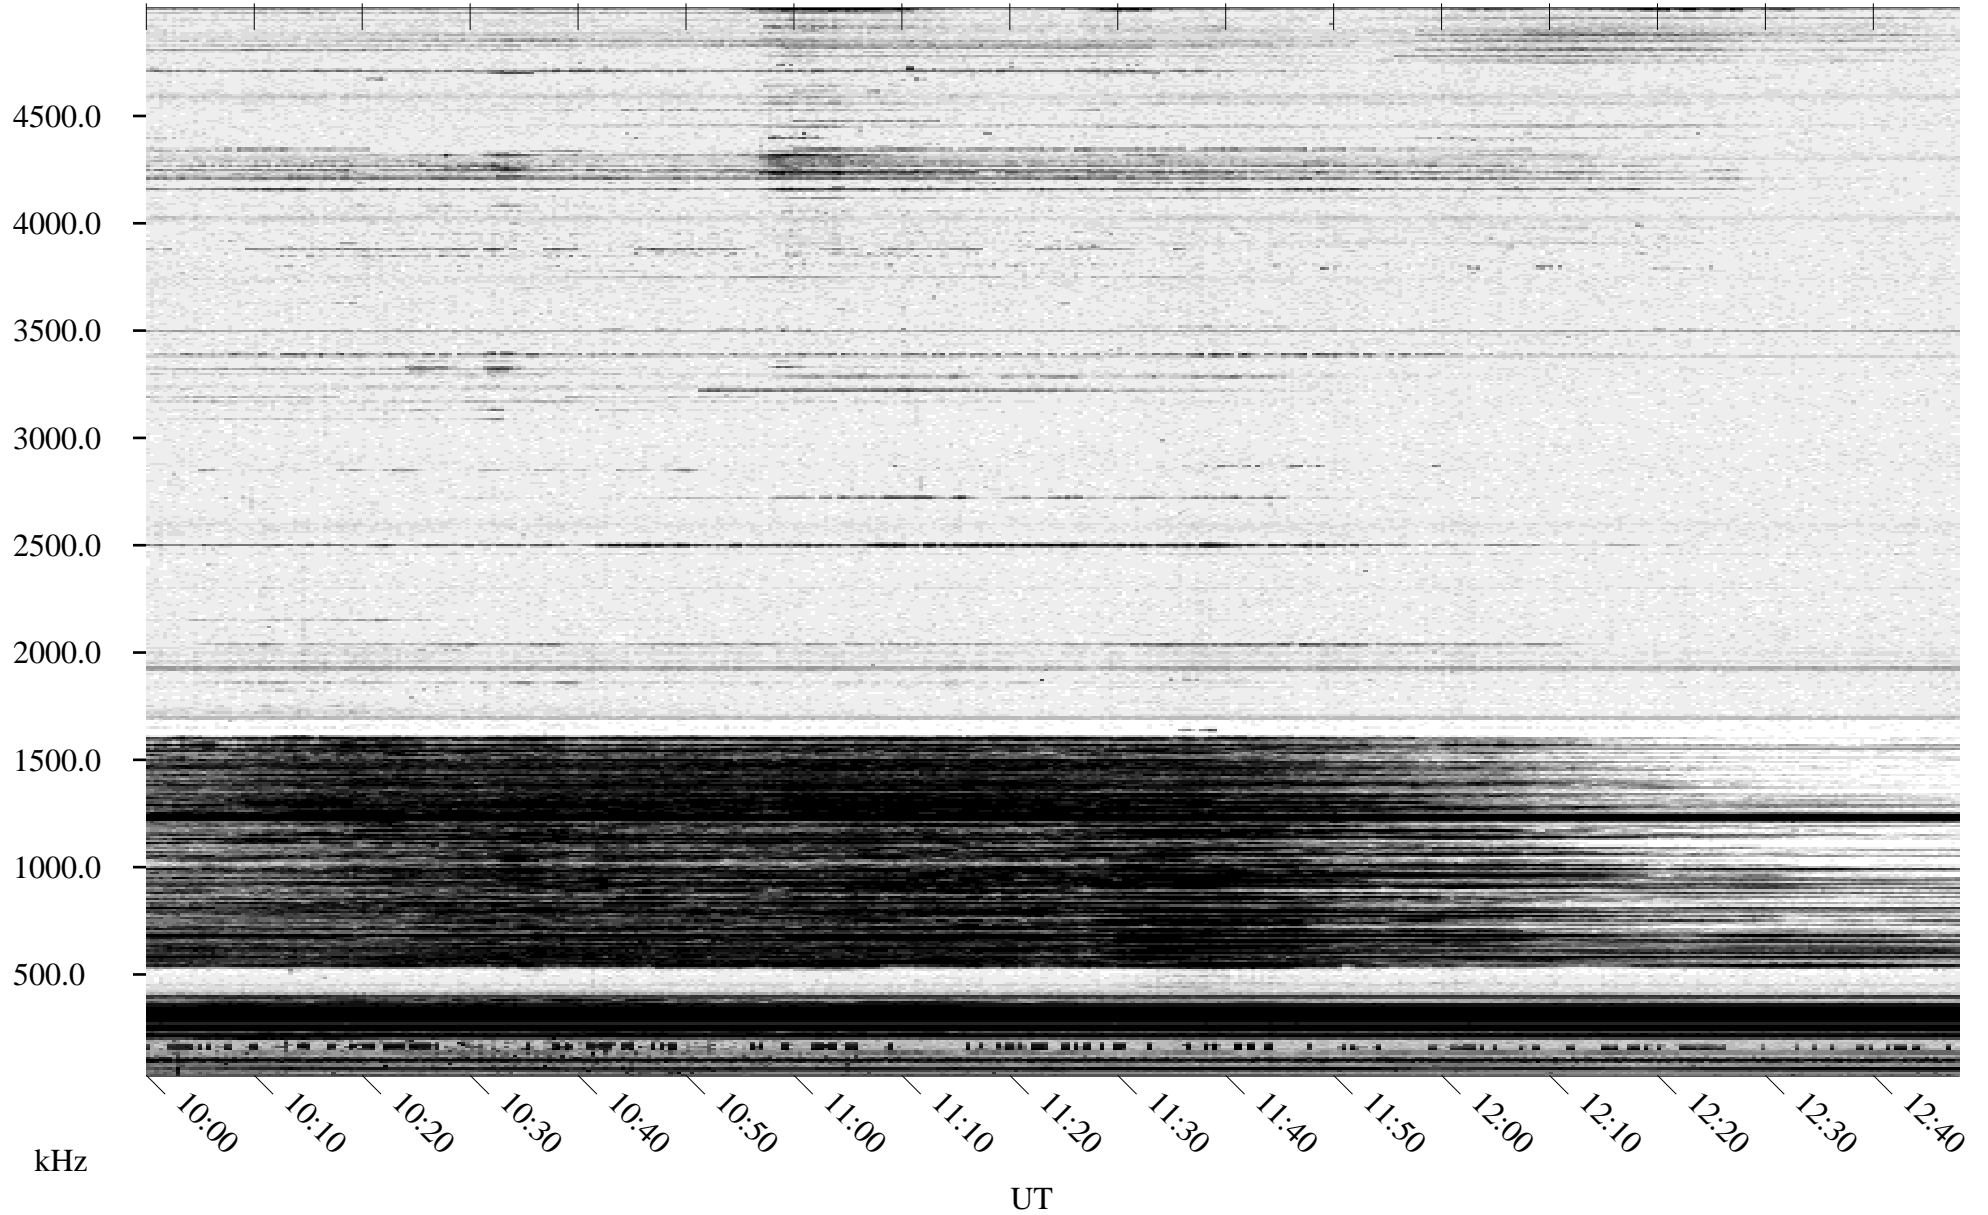

# 03/19/1996 Churchill, Manitoba

Linear Scale    Black = 161    White = 15

ch96078l.r00m max\_12

Page 5

# 03/19/1996 Churchill, Manitoba

Linear Scale    Black = 161    White = 15

ch96078l.r00m max\_12

Page 6

# 03/19/1996 Churchill, Manitoba

Linear Scale    Black = 161    White = 15

ch96078l.r00m max\_12

Page 7

# 03/19/1996 Churchill, Manitoba

Linear Scale    Black = 161    White = 15

ch96078l.r00m max\_12