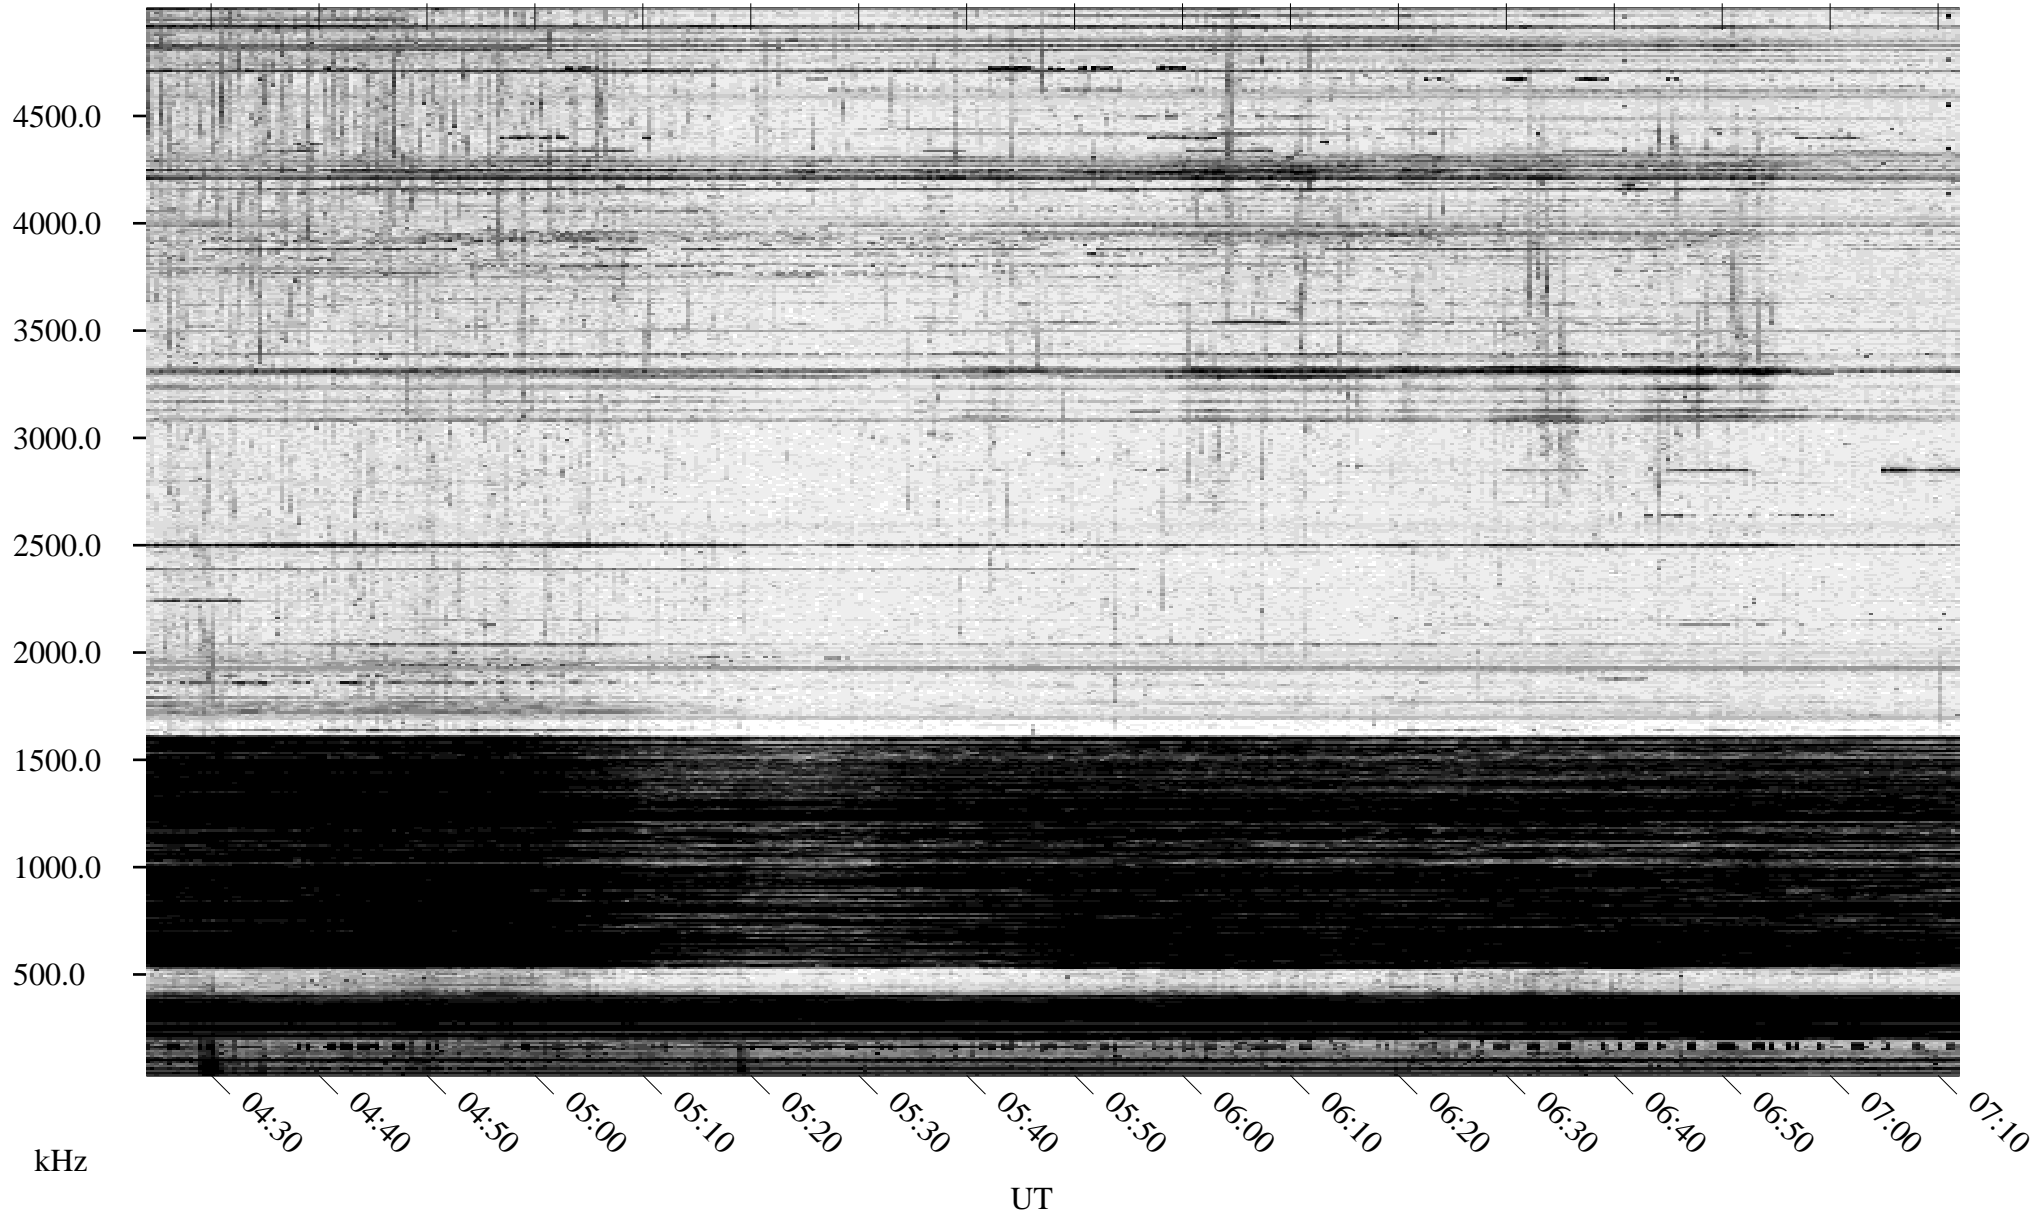

# 03/18/1996 Churchill, Manitoba

Linear Scale    Black = 161    White = 15

ch96078l.r00m max\_12

Page 1

# 03/18/1996 Churchill, Manitoba

Linear Scale    Black = 161    White = 15

ch96078l.r00m max\_12

Page 2

# 03/19/1996 Churchill, Manitoba

Linear Scale    Black = 161    White = 15

ch96078l.r00m max\_12

Page 3

# 03/19/1996 Churchill, Manitoba

Linear Scale    Black = 161    White = 15

ch96078l.r00m max\_12

Page 4