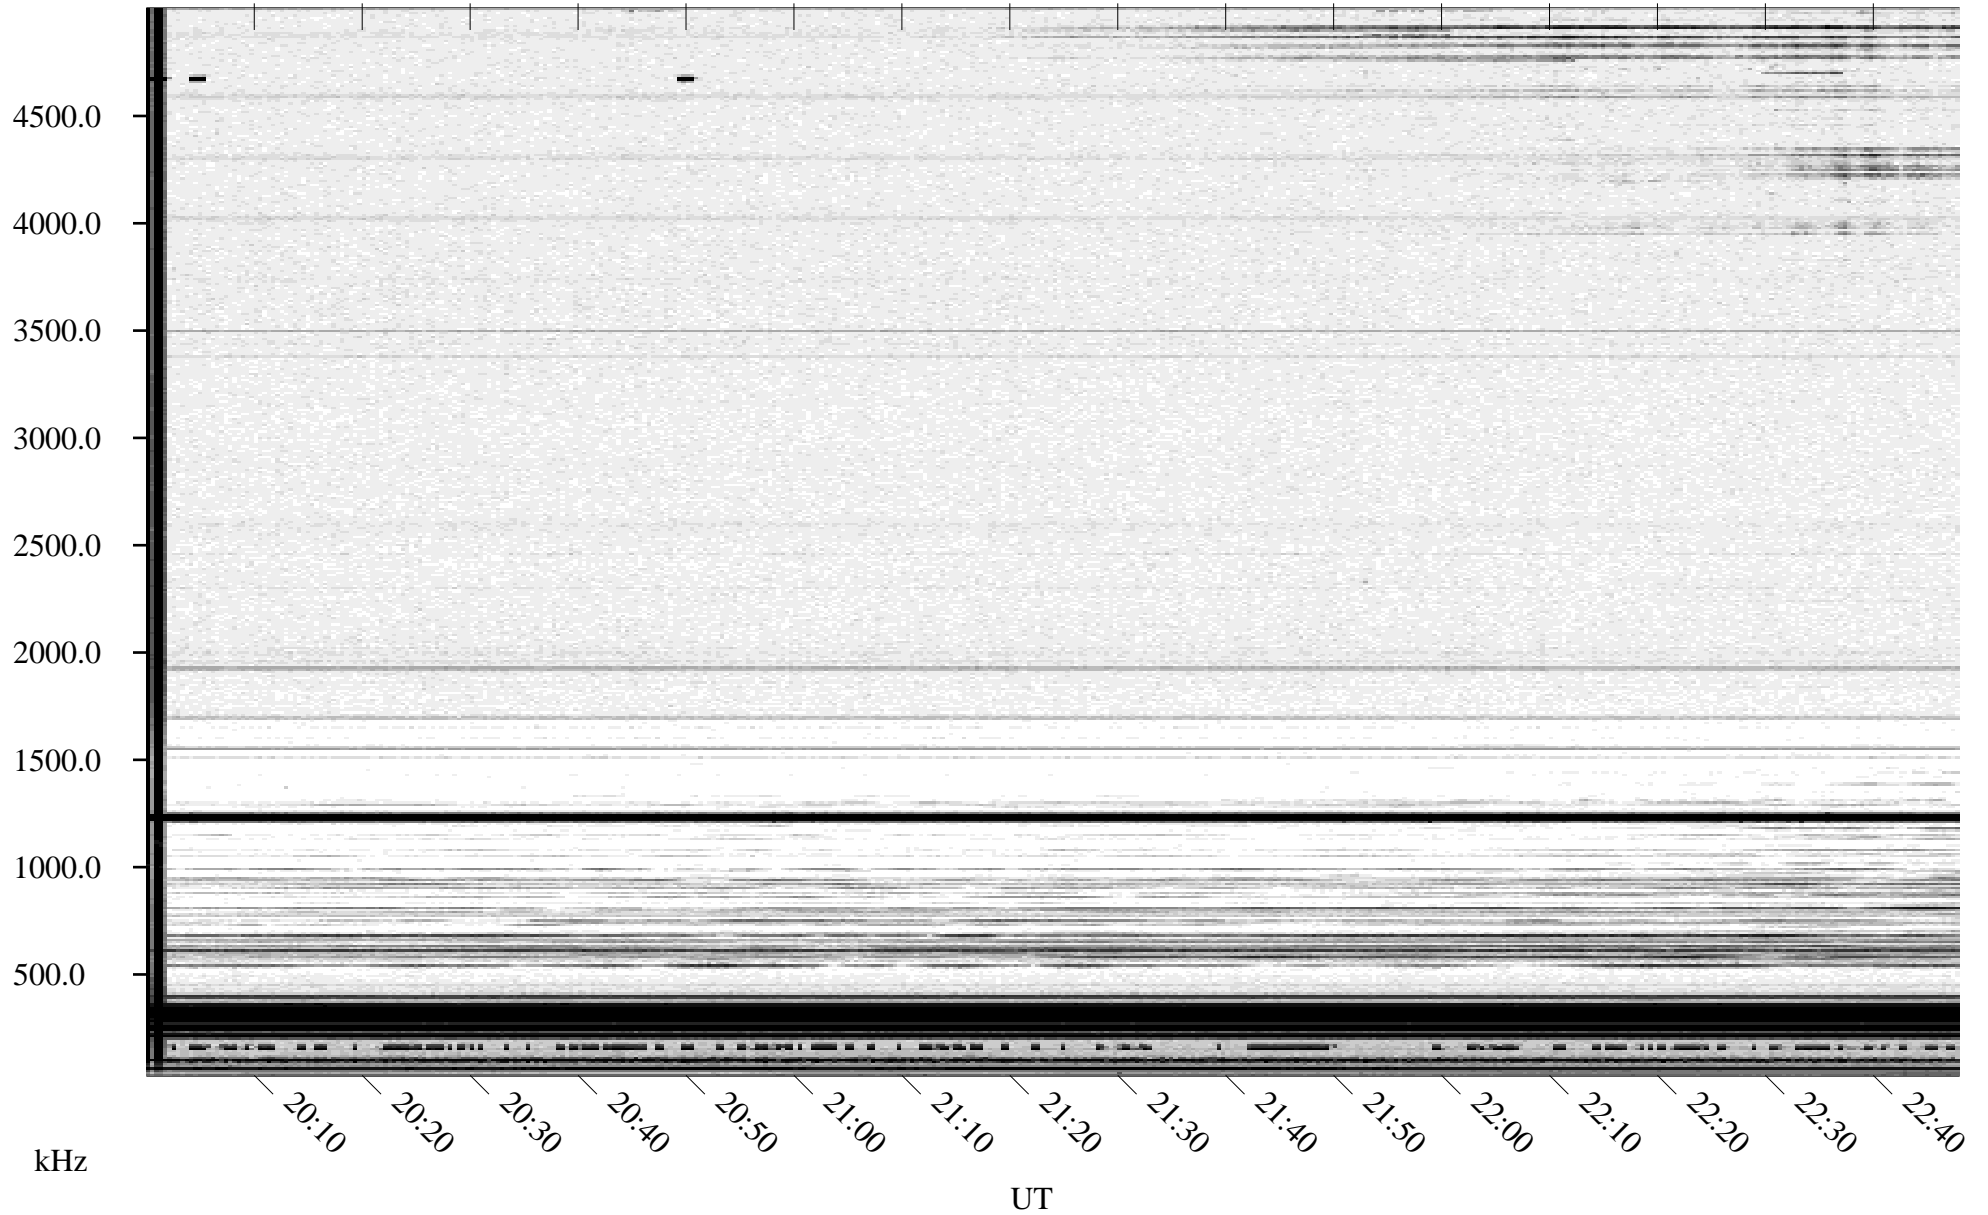

# 03/19/1996 Churchill, Manitoba

Linear Scale    Black = 161    White = 15

ch96079l.r00m max\_12

Page 1

# 03/19/1996 Churchill, Manitoba

Linear Scale    Black = 161    White = 15

ch96079l.r00m max\_12

Page 2

# 03/20/1996 Churchill, Manitoba

Linear Scale    Black = 161    White = 15

ch96079l.r00m max\_12

Page 3

# 03/20/1996 Churchill, Manitoba

Linear Scale    Black = 161    White = 15

ch96079l.r00m max\_12

Page 4