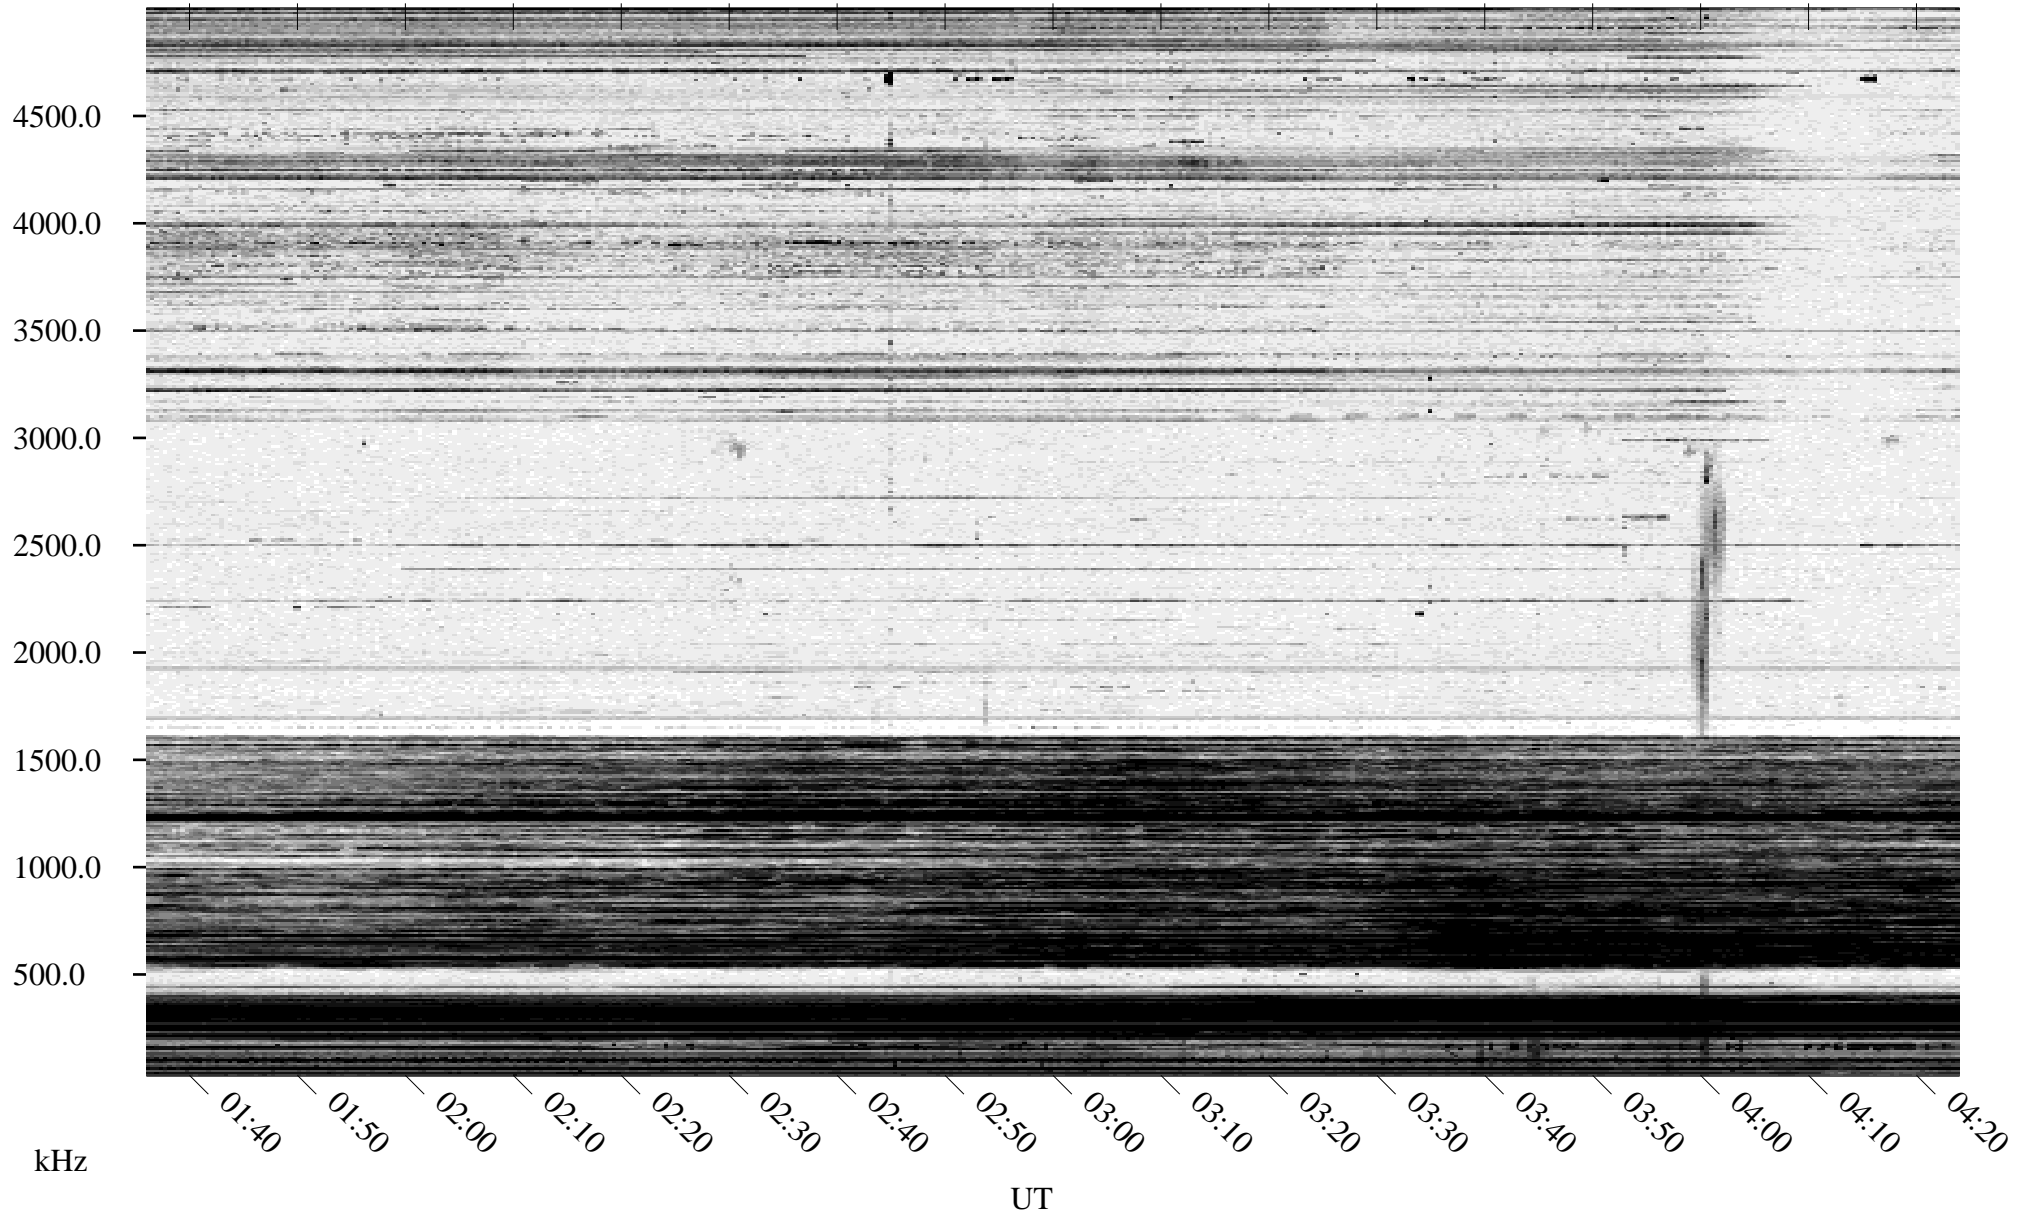

# 03/19/1996 Churchill, Manitoba

Linear Scale    Black = 161    White = 15

ch96079l.r00m max\_12

Page 1

# 03/19/1996 Churchill, Manitoba

Linear Scale    Black = 161    White = 15

ch96079l.r00m max\_12

Page 2

# 03/20/1996 Churchill, Manitoba

Linear Scale    Black = 161    White = 15

ch96079l.r00m max\_12

Page 3

# 03/20/1996 Churchill, Manitoba

Linear Scale    Black = 161    White = 15

ch96079l.r00m max\_12

Page 4