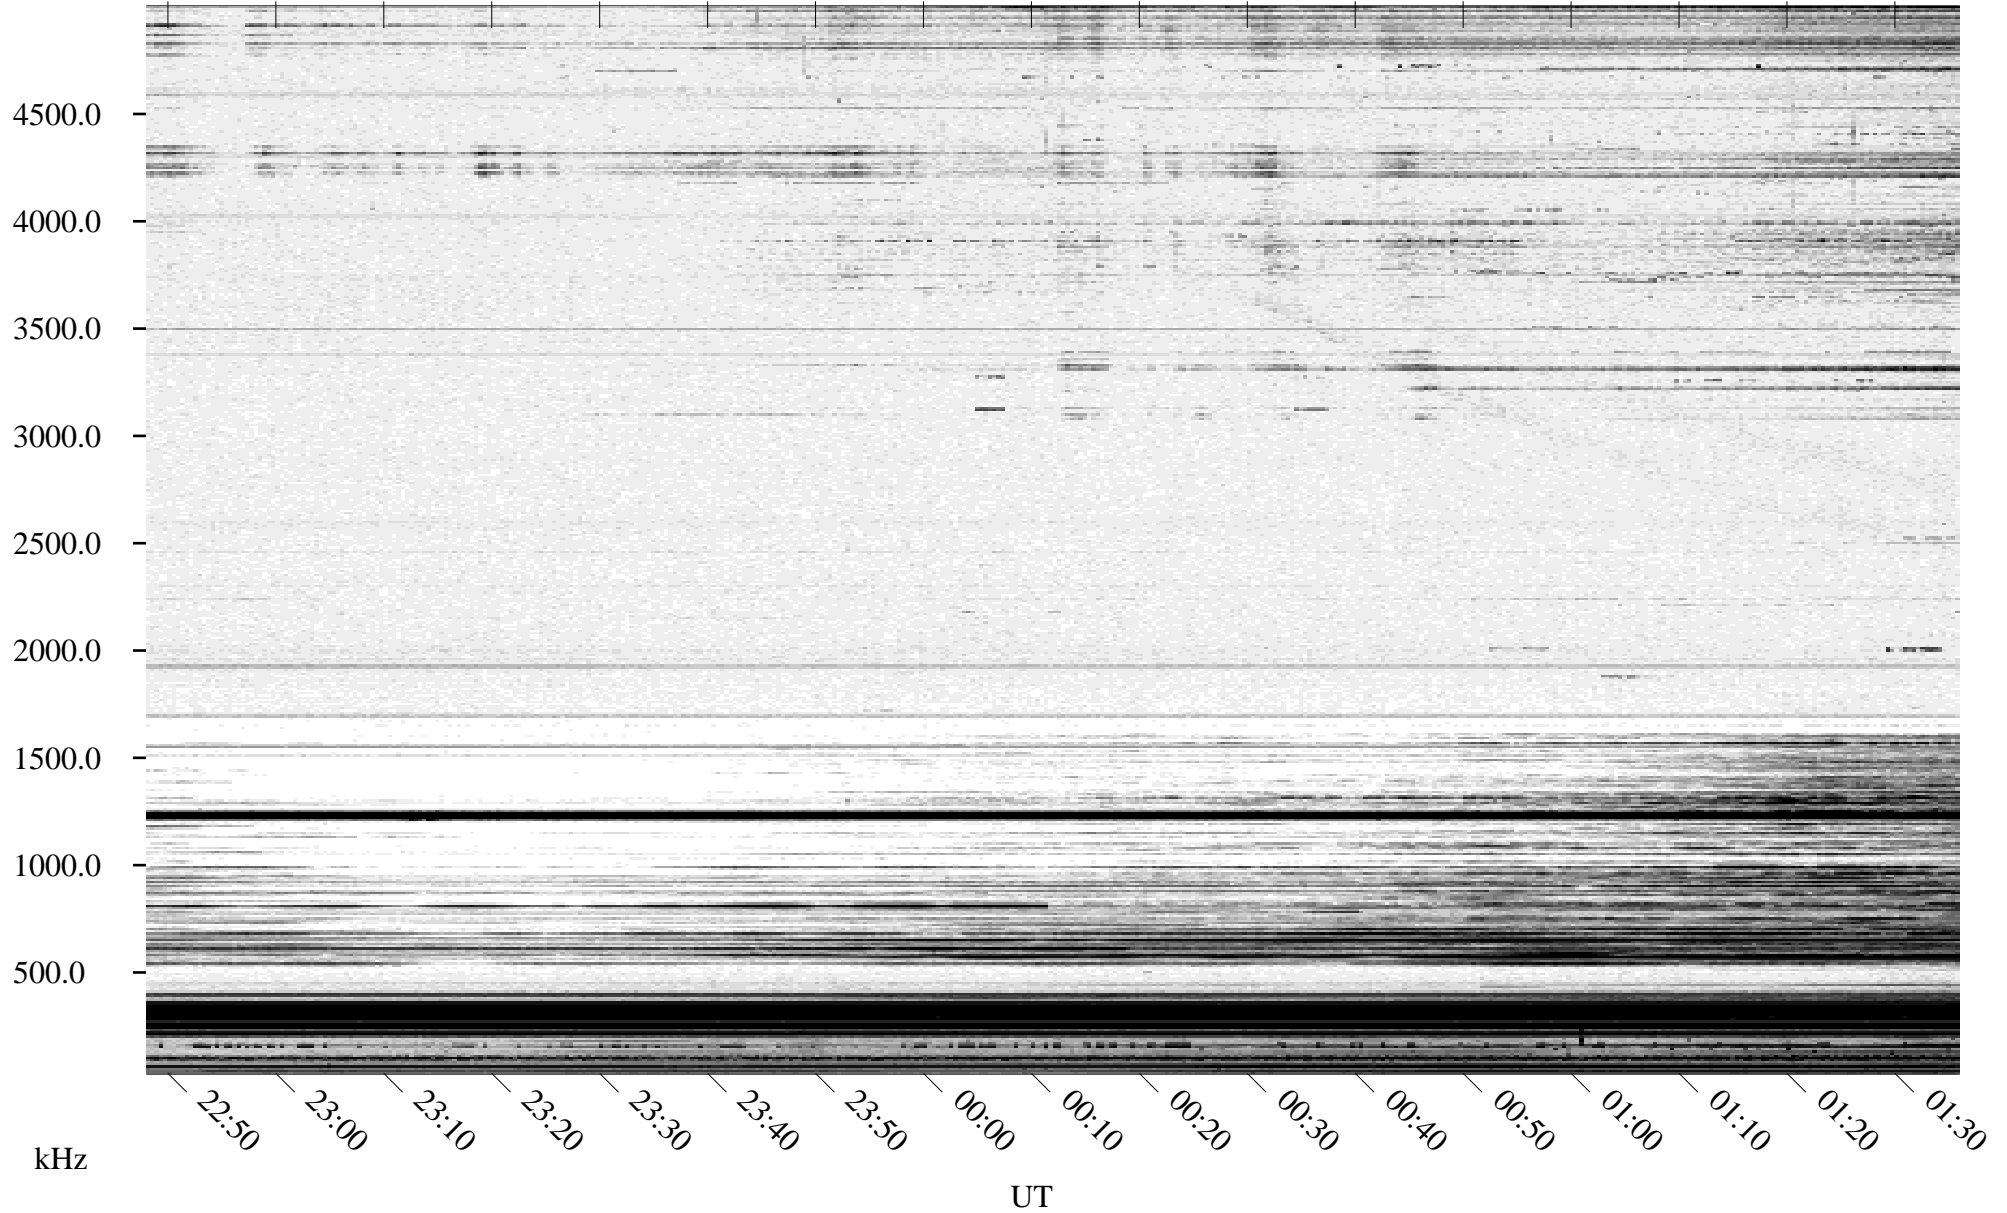

# 03/19/1996 Churchill, Manitoba

Linear Scale    Black = 161    White = 15

ch96079l.r00m max\_12

Page 1

# 03/19/1996 Churchill, Manitoba

Linear Scale    Black = 161    White = 15

ch96079l.r00m max\_12

Page 2

# 03/20/1996 Churchill, Manitoba

Linear Scale    Black = 161    White = 15

ch96079l.r00m max\_12

Page 3

# 03/20/1996 Churchill, Manitoba

Linear Scale    Black = 161    White = 15

ch96079l.r00m max\_12

Page 4