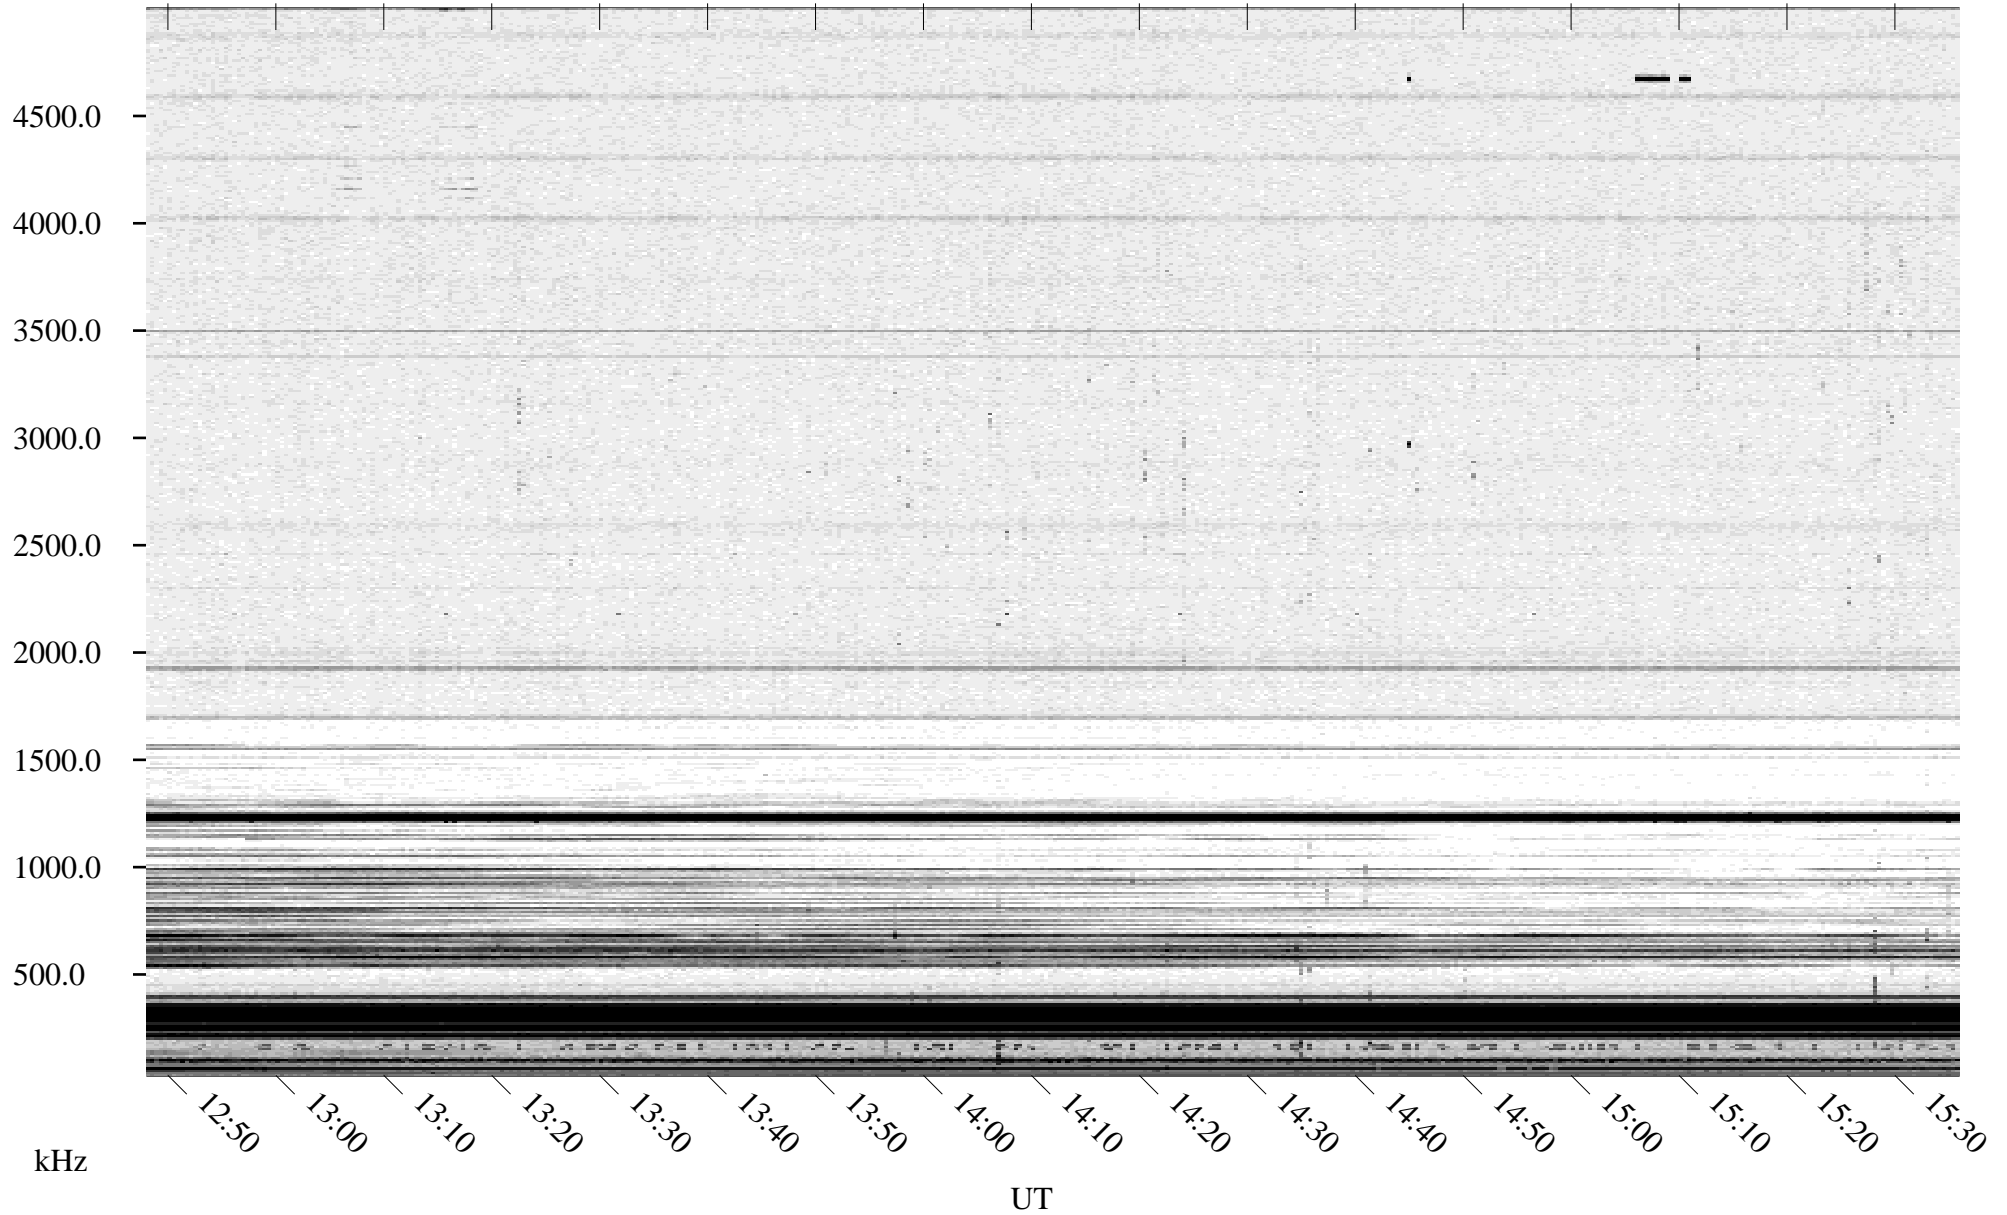

# 03/20/1996 Churchill, Manitoba

Linear Scale    Black = 161    White = 15

ch96079l.r00m max\_12

Page 6

# 03/20/1996 Churchill, Manitoba

Linear Scale    Black = 161    White = 15

ch96079l.r00m max\_12

Page 7

# 03/20/1996 Churchill, Manitoba

Linear Scale    Black = 161    White = 15

ch96079l.r00m max\_12