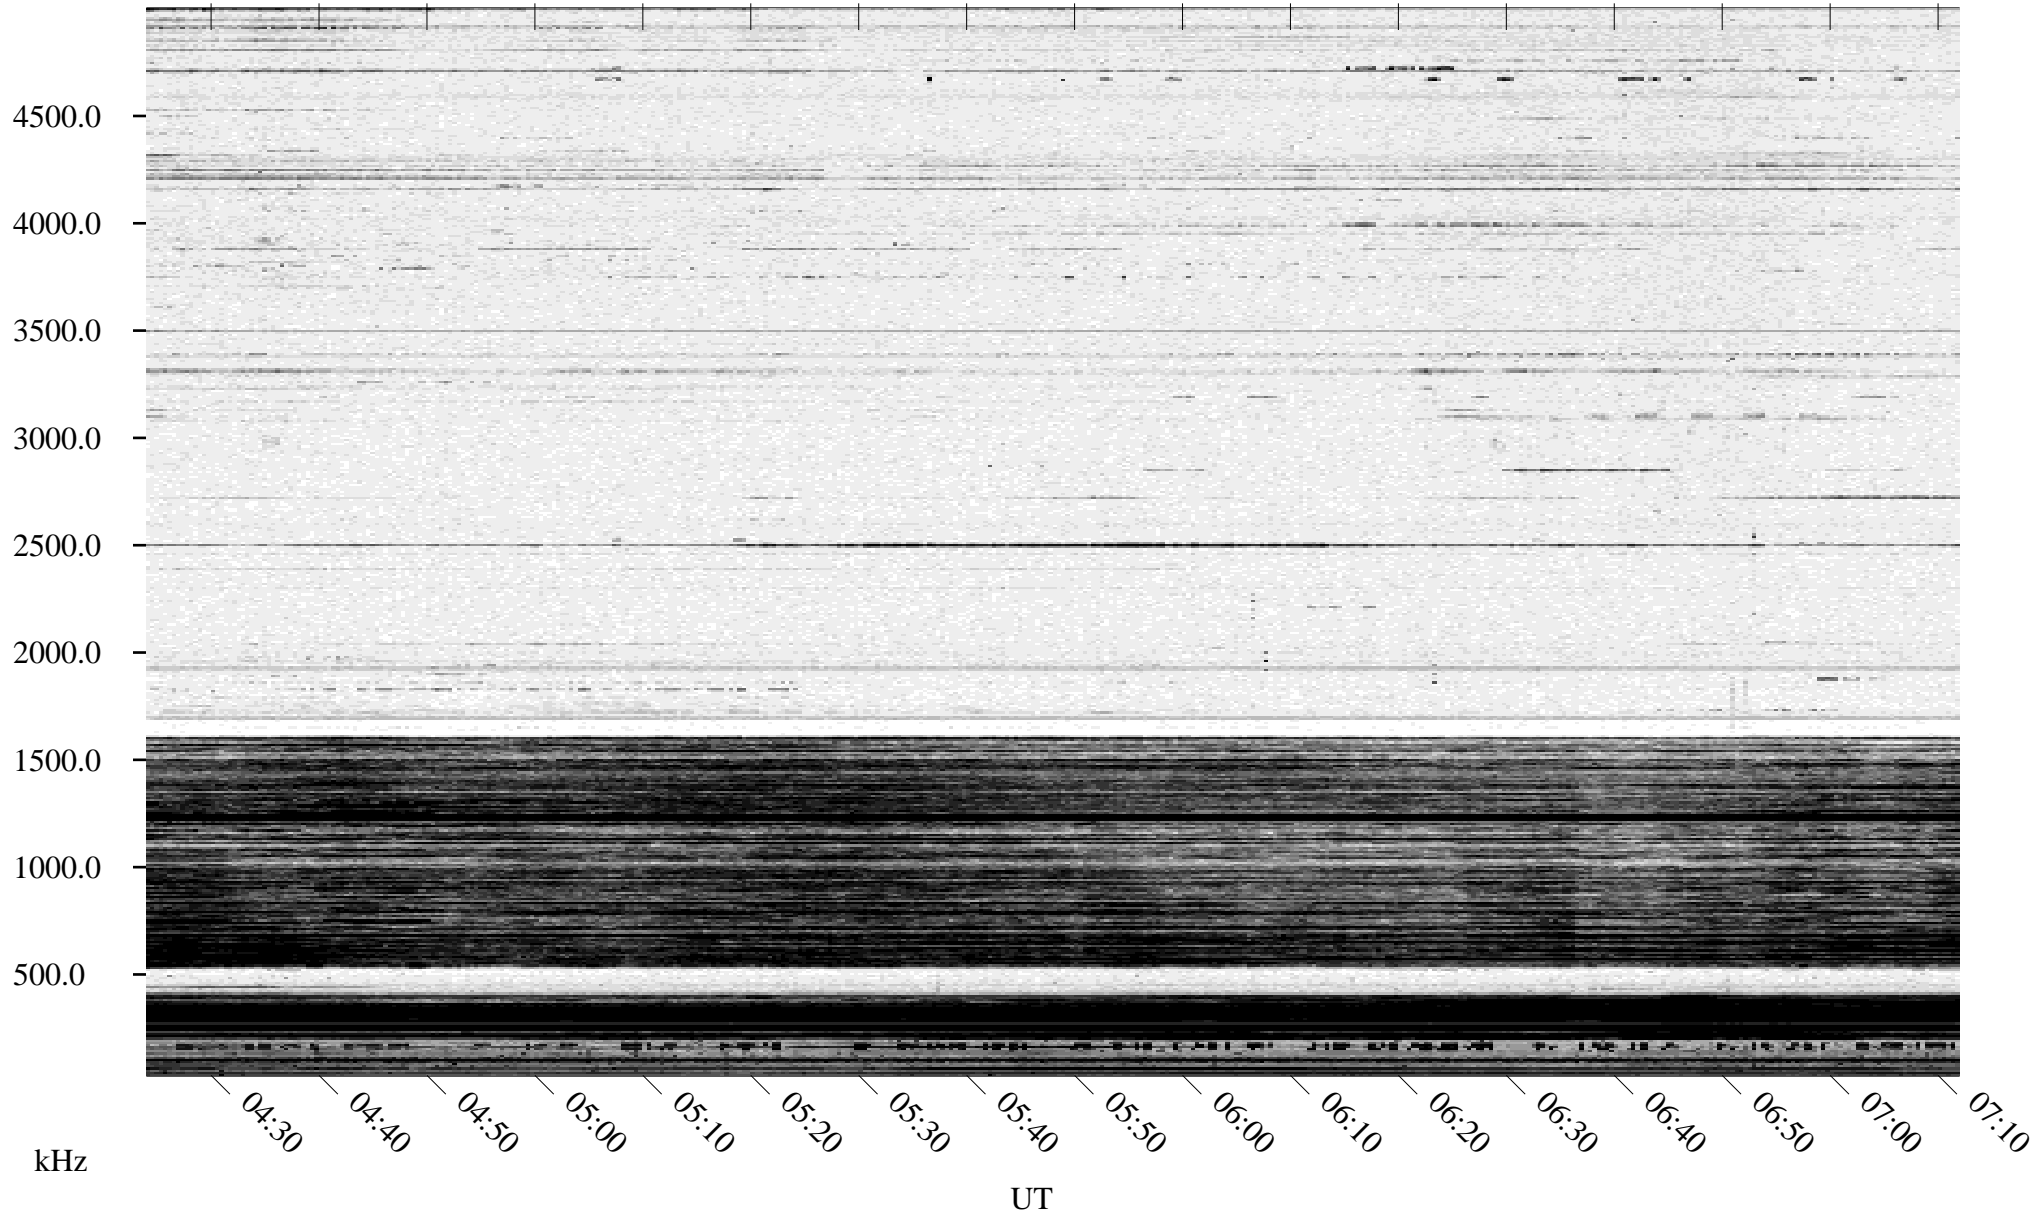

# 03/19/1996 Churchill, Manitoba

Linear Scale    Black = 161    White = 15

ch96079l.r00m max\_12

Page 2

# 03/20/1996 Churchill, Manitoba

Linear Scale    Black = 161    White = 15

ch96079l.r00m max\_12

Page 3

# 03/20/1996 Churchill, Manitoba

Linear Scale    Black = 161    White = 15

ch96079l.r00m max\_12

Page 4

# 03/20/1996 Churchill, Manitoba

Linear Scale    Black = 161    White = 15

ch96079l.r00m max\_12

Page 5