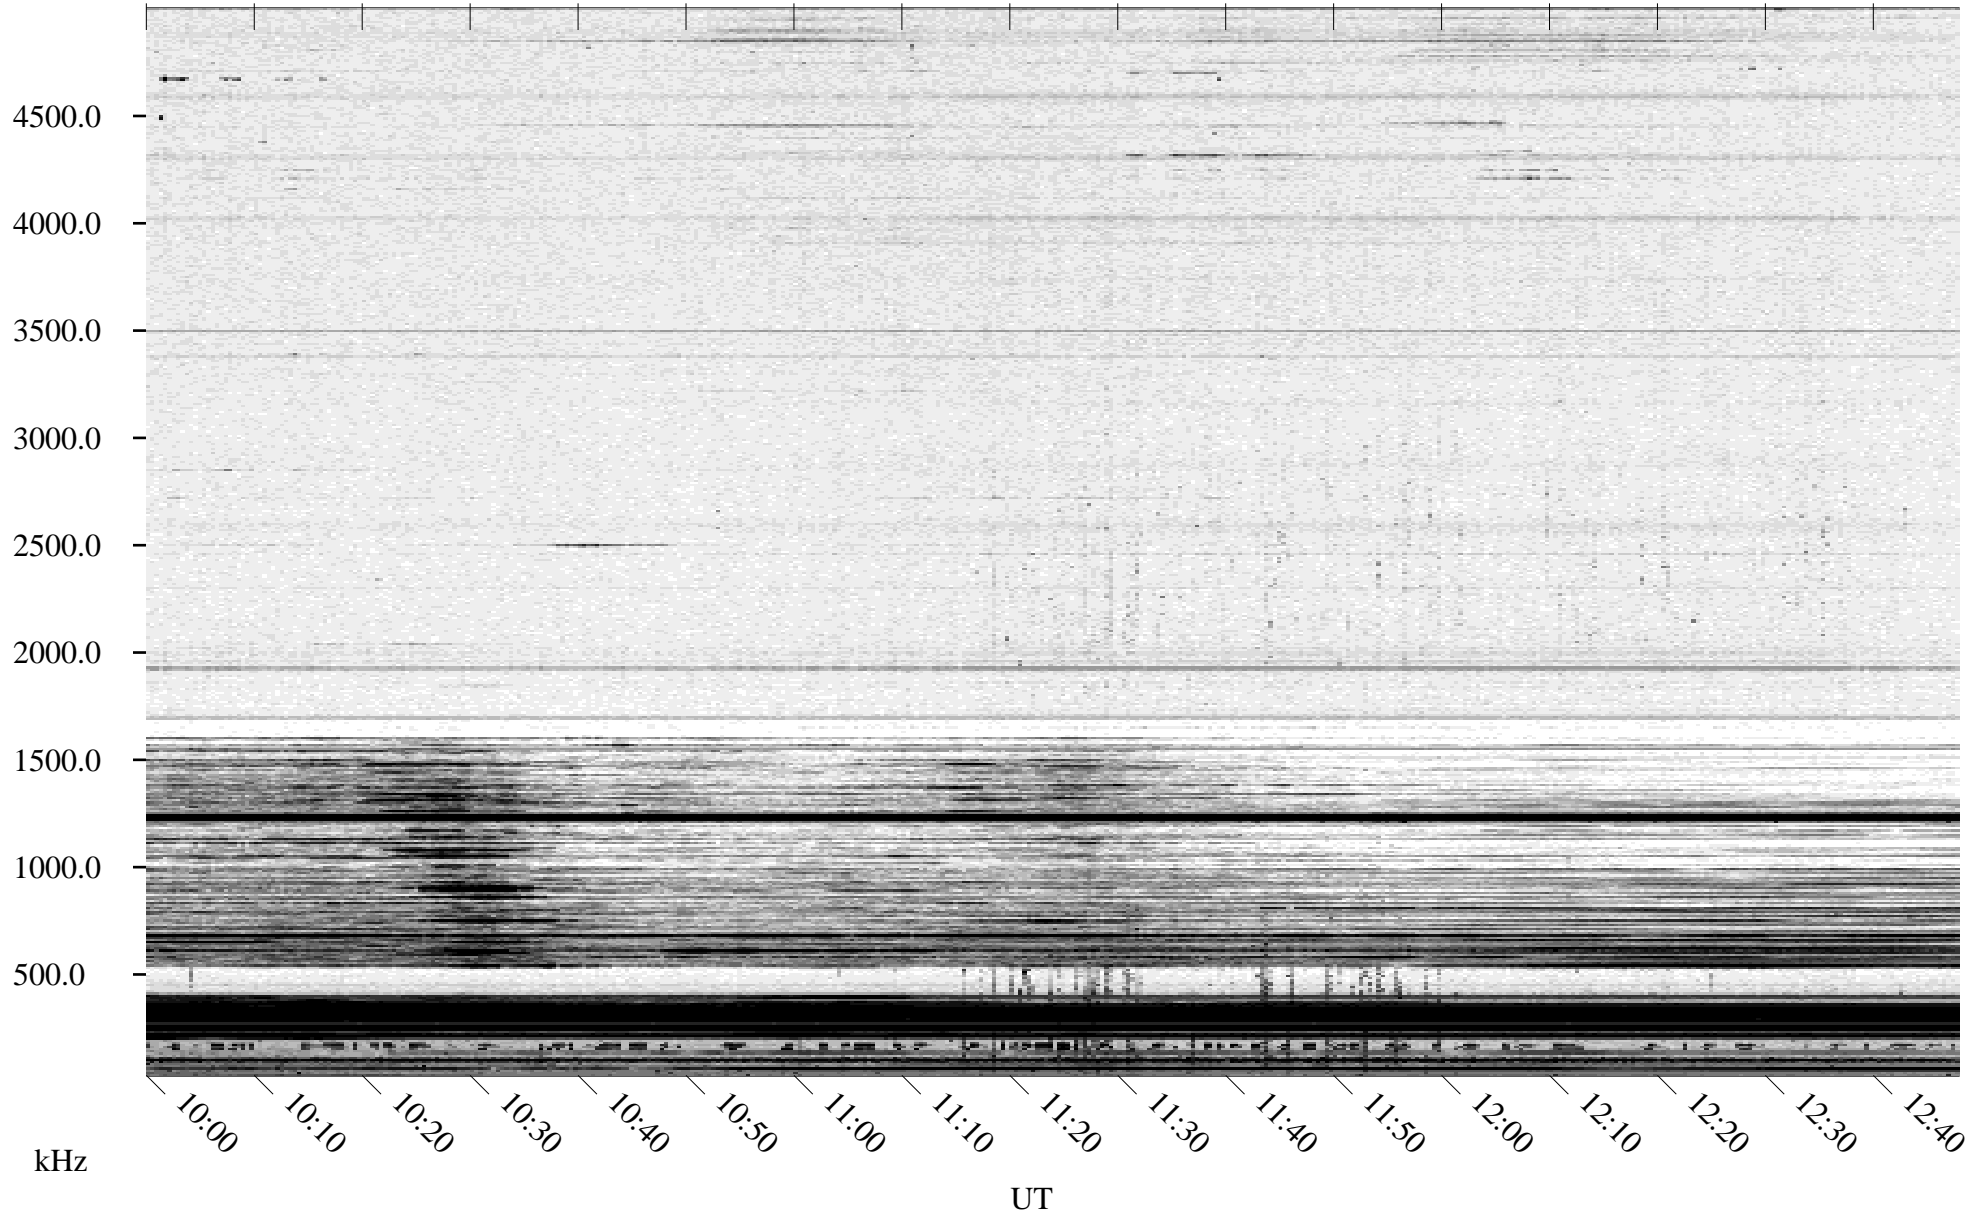

# 03/20/1996 Churchill, Manitoba

Linear Scale    Black = 161    White = 15

ch96079l.r00m max\_12

Page 5

# 03/20/1996 Churchill, Manitoba

Linear Scale    Black = 161    White = 15

ch96079l.r00m max\_12

Page 6

# 03/20/1996 Churchill, Manitoba

Linear Scale    Black = 161    White = 15

ch96079l.r00m max\_12

Page 7

# 03/20/1996 Churchill, Manitoba

Linear Scale    Black = 161    White = 15

ch96079l.r00m max\_12