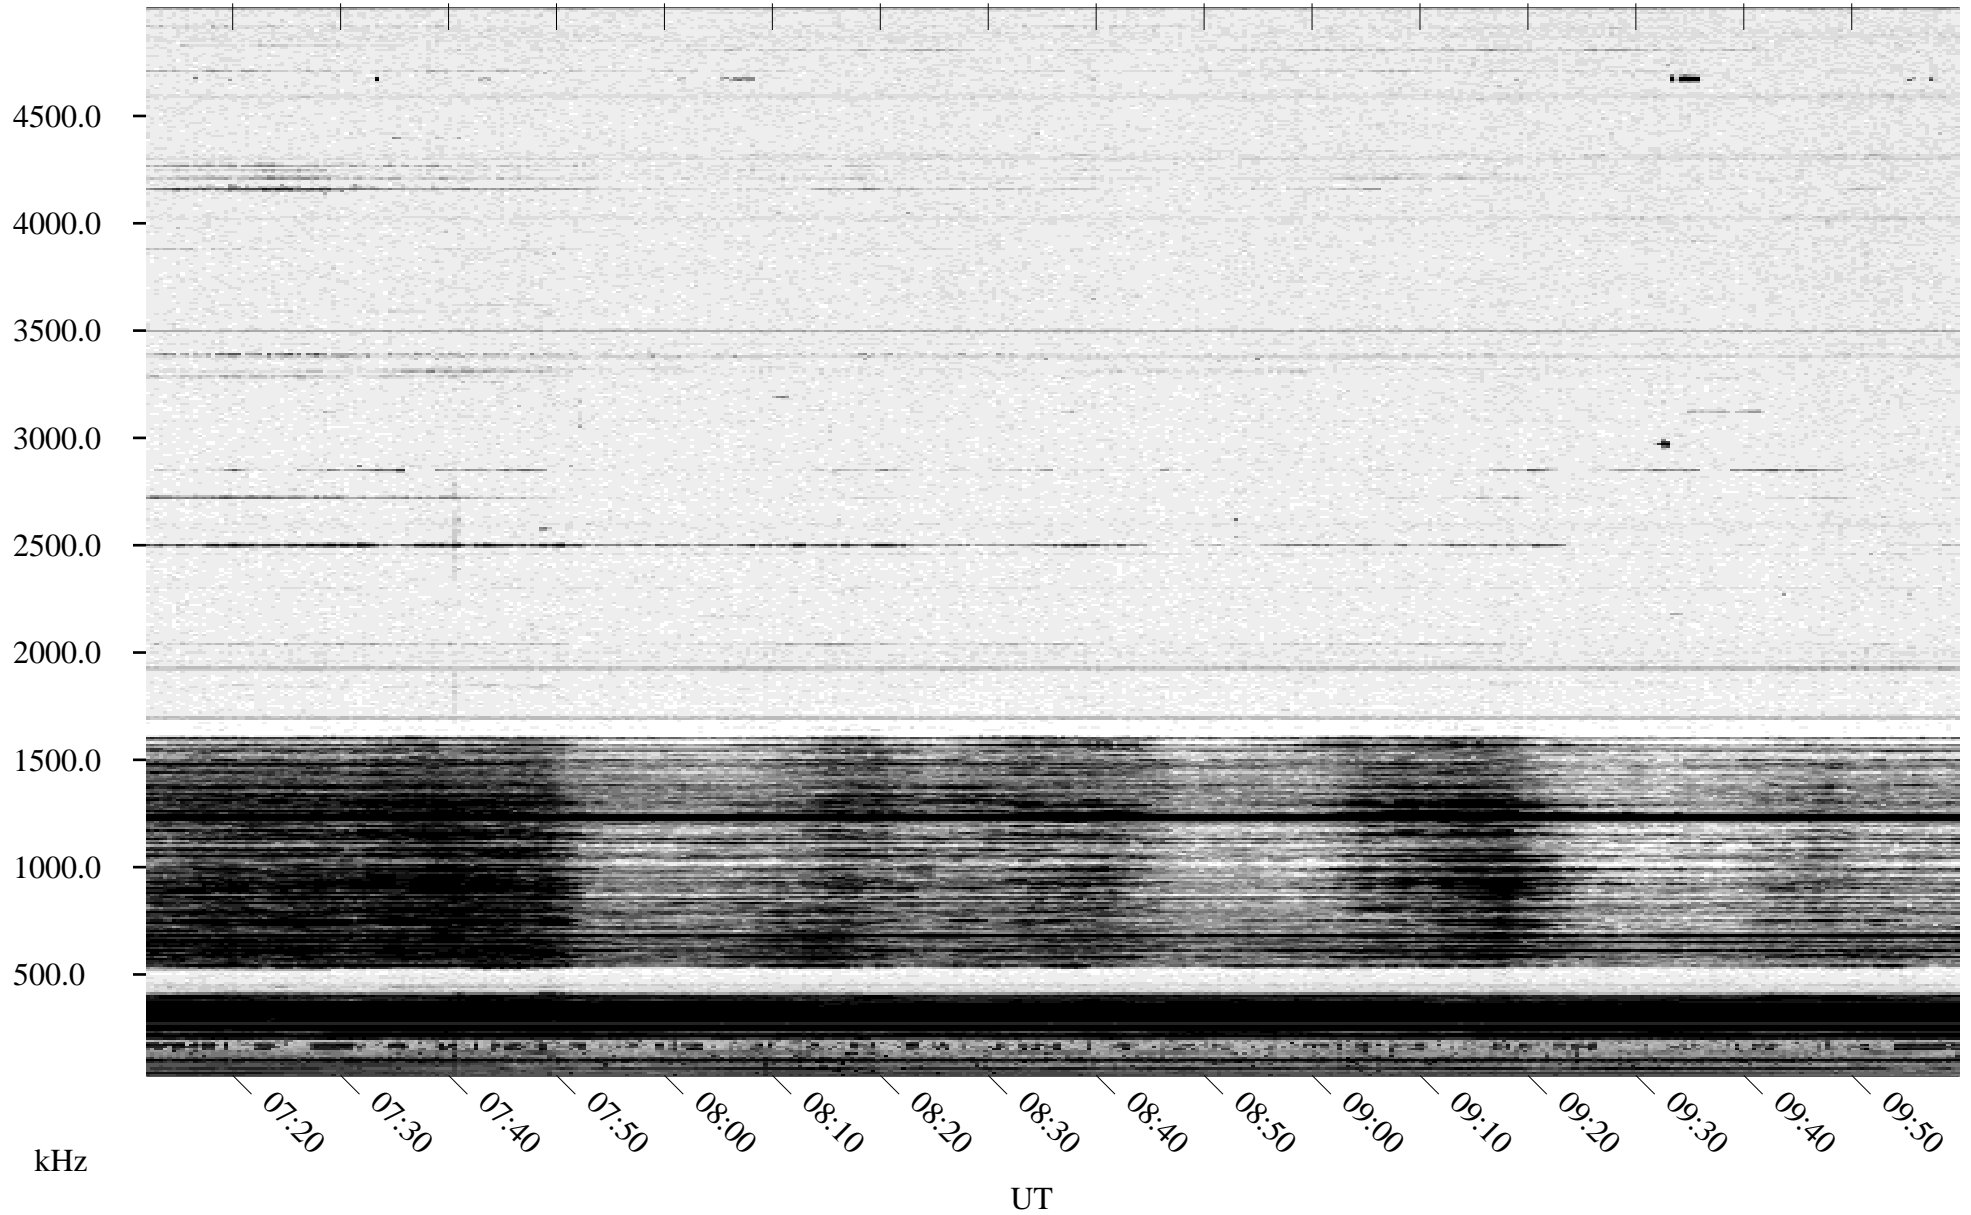

# 03/20/1996 Churchill, Manitoba

Linear Scale    Black = 161    White = 15

ch96079l.r00m max\_12

Page 4

# 03/20/1996 Churchill, Manitoba

Linear Scale    Black = 161    White = 15

ch96079l.r00m max\_12

Page 5