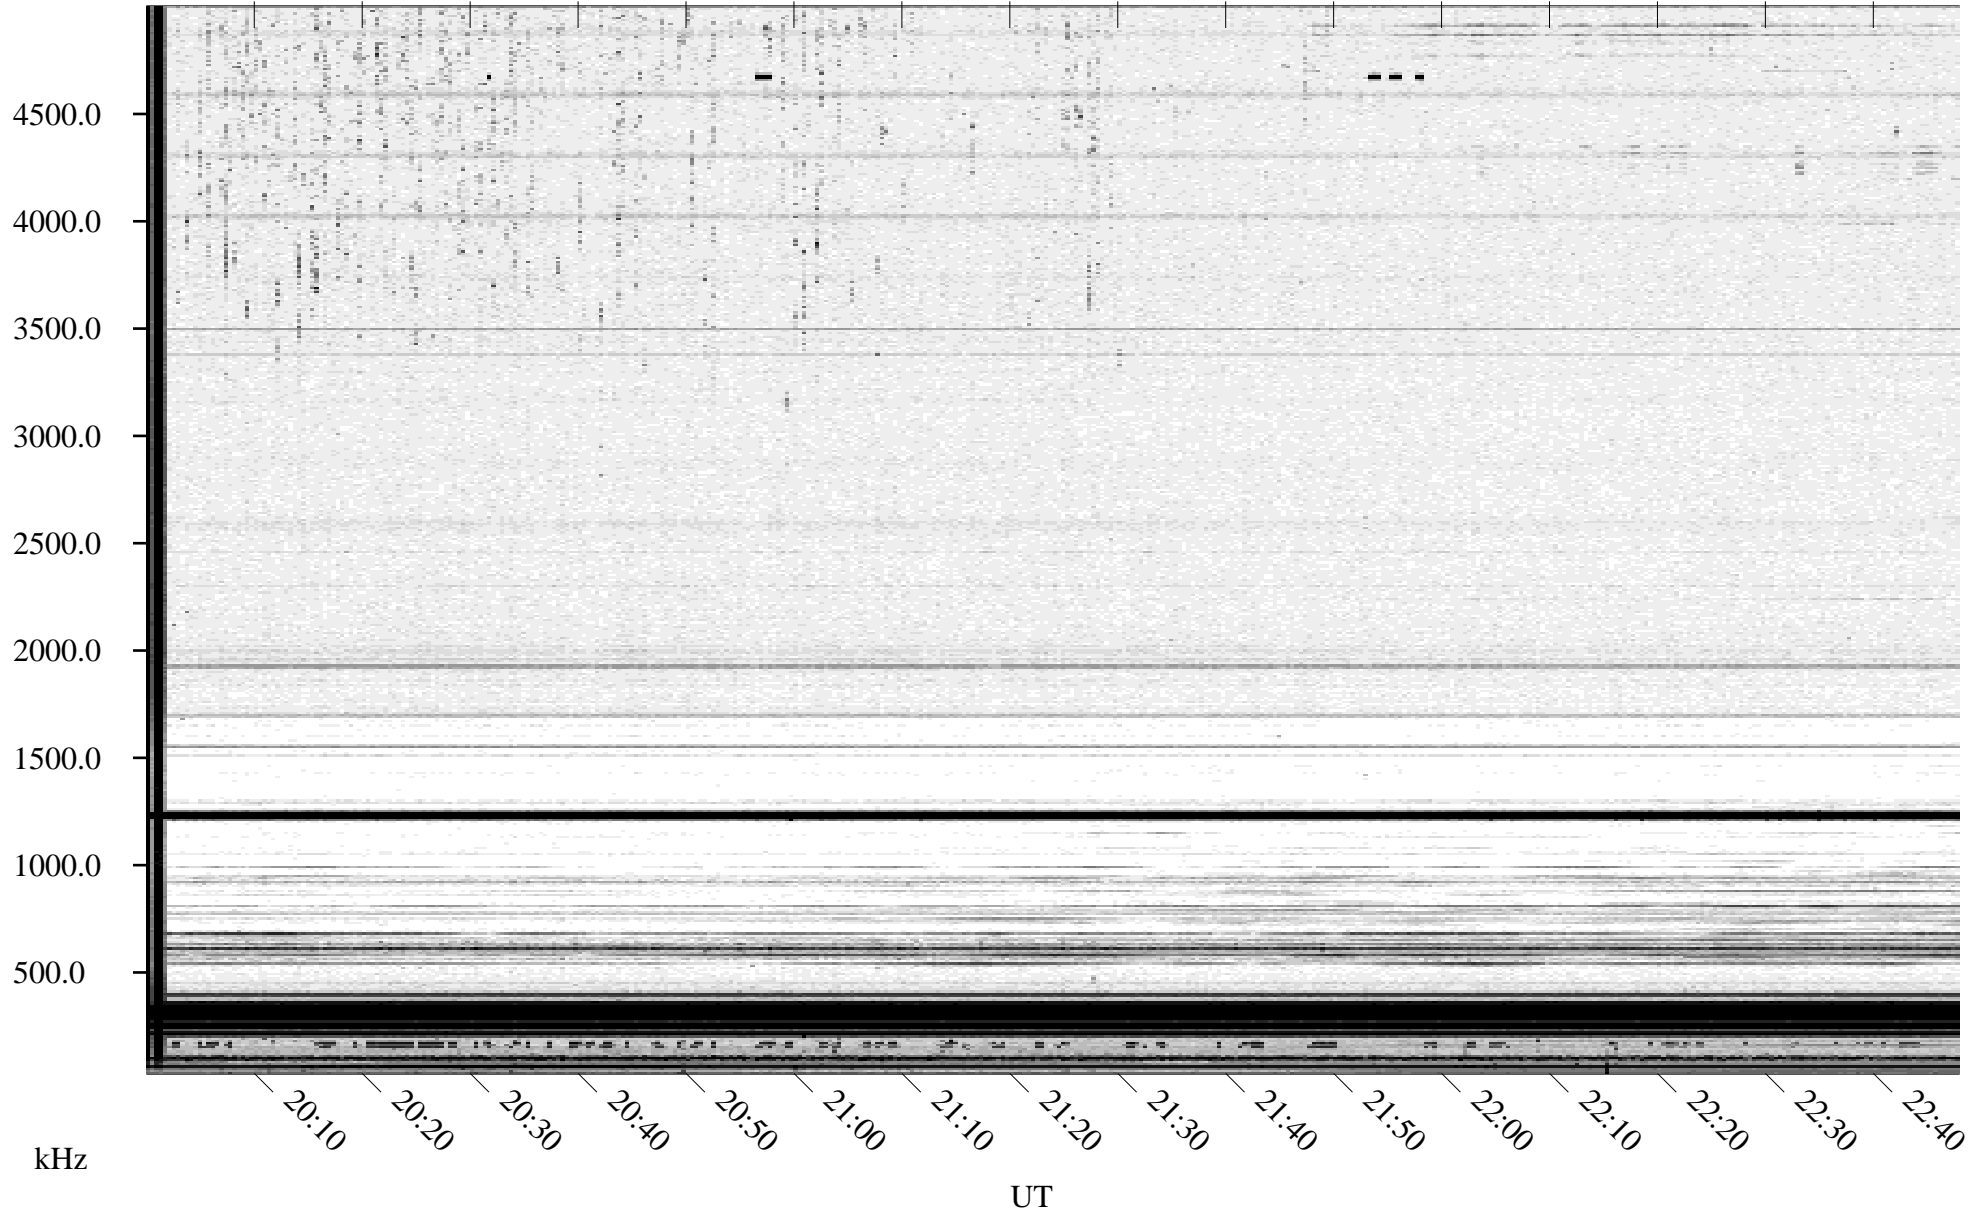

03/20/1996 Churchill, Manitoba

Linear Scale Black = 161 White = 15

ch96080l.r00m max_12

Page 1

03/20/1996 Churchill, Manitoba

Linear Scale Black = 161 White = 15

ch96080l.r00m max_12

Page 2

03/21/1996 Churchill, Manitoba

Linear Scale Black = 161 White = 15

ch96080l.r00m max_12

Page 3

03/21/1996 Churchill, Manitoba

Linear Scale Black = 161 White = 15

ch96080l.r00m max_12

Page 4

03/21/1996 Churchill, Manitoba

Linear Scale Black = 161 White = 15

ch96080l.r00m max_12

Page 5

03/21/1996 Churchill, Manitoba

Linear Scale Black = 161 White = 15

ch96080l.r00m max_12

Page 6

03/21/1996 Churchill, Manitoba

Linear Scale Black = 161 White = 15

ch96080l.r00m max_12

Page 7

03/21/1996 Churchill, Manitoba

Linear Scale Black = 161 White = 15

ch96080l.r00m max_12

Page 8