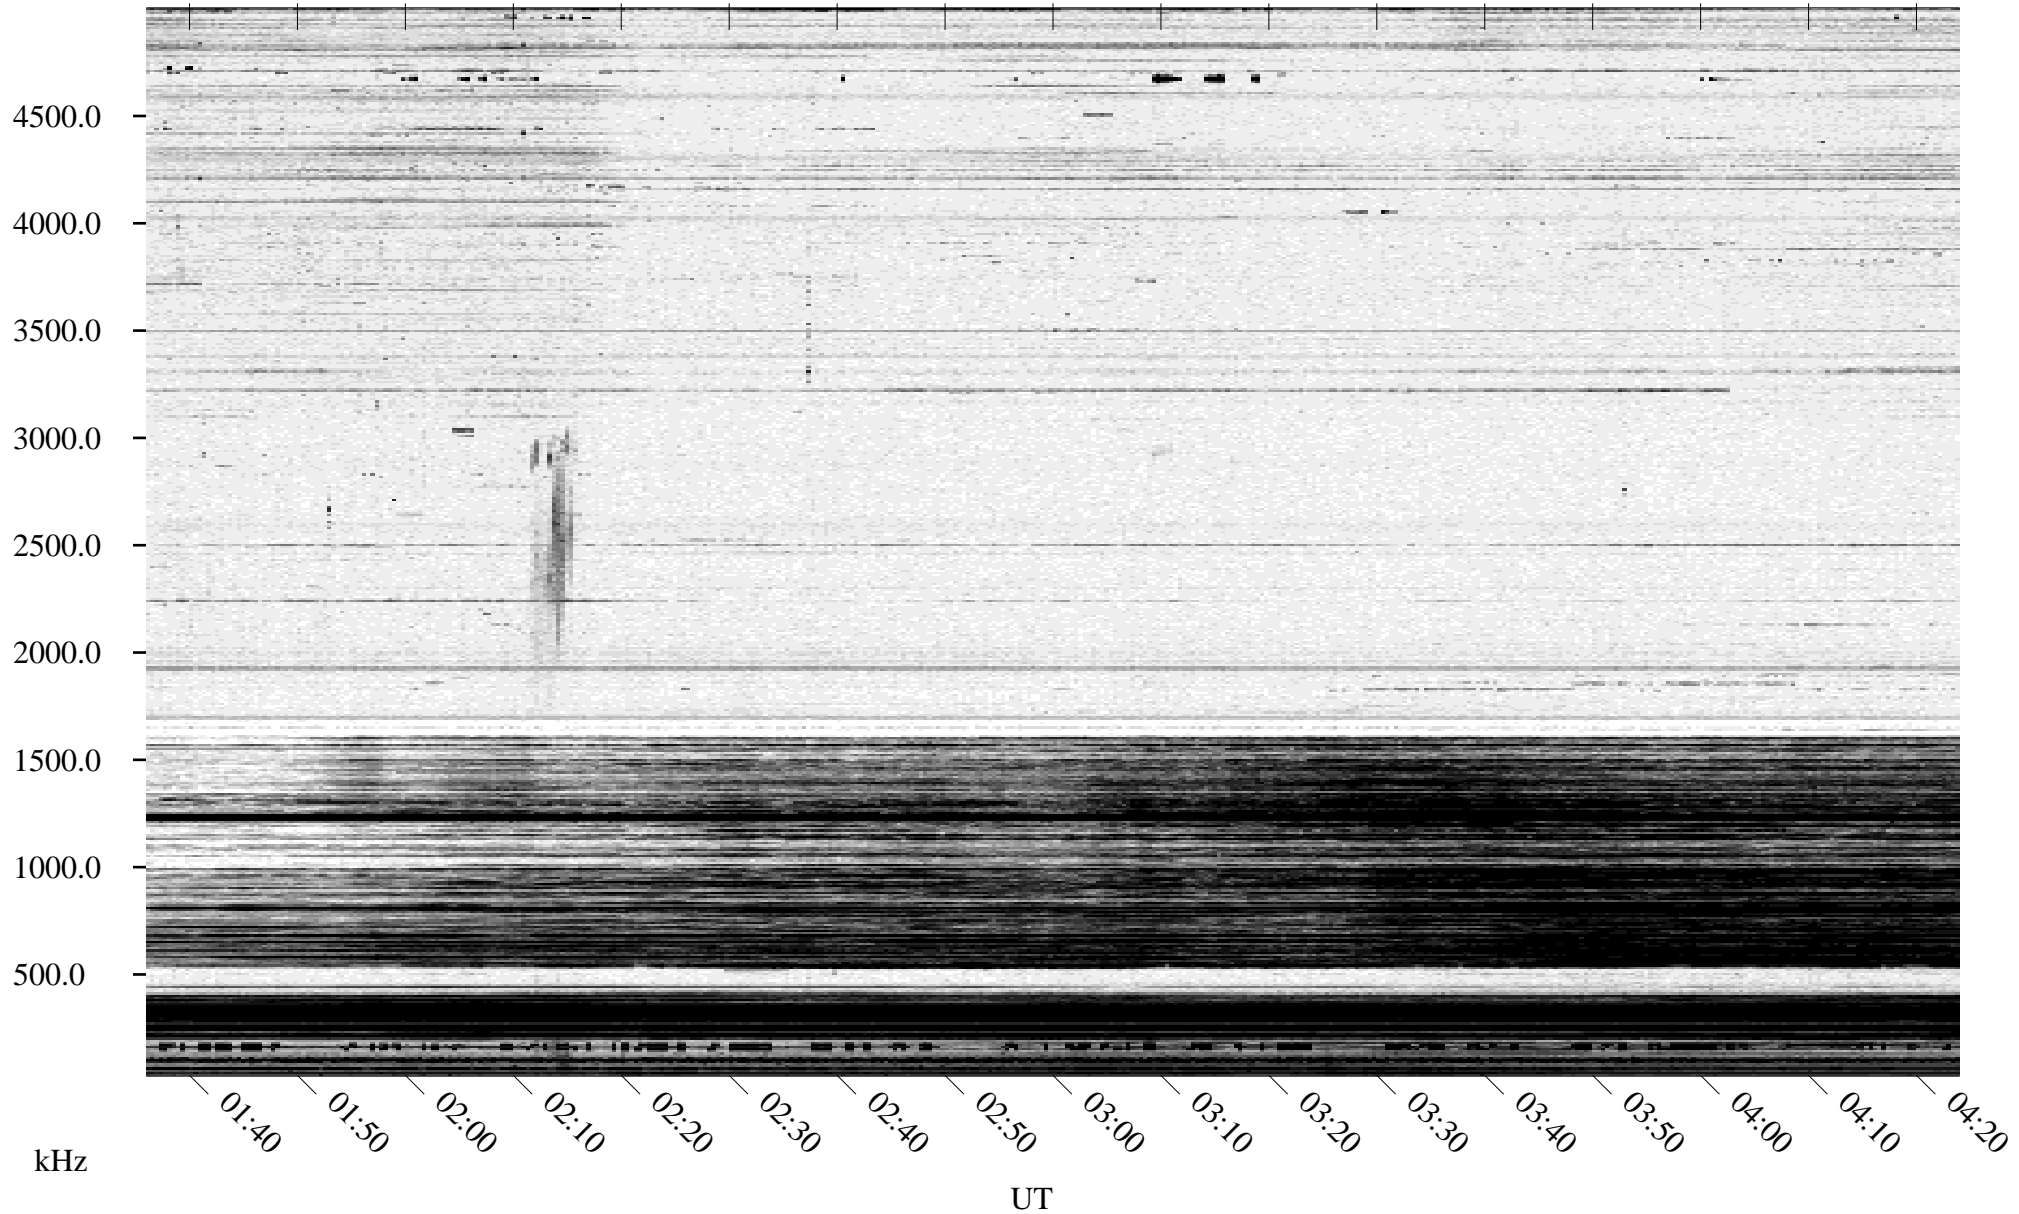

03/20/1996 Churchill, Manitoba

Linear Scale Black = 161 White = 15

ch96080l.r00m max_12

Page 1

03/20/1996 Churchill, Manitoba

Linear Scale Black = 161 White = 15

ch96080l.r00m max_12

Page 2

03/21/1996 Churchill, Manitoba

Linear Scale Black = 161 White = 15

ch96080l.r00m max_12

Page 3

03/21/1996 Churchill, Manitoba

Linear Scale Black = 161 White = 15

ch96080l.r00m max_12

Page 4

03/21/1996 Churchill, Manitoba

Linear Scale Black = 161 White = 15

ch96080l.r00m max_12

Page 5

03/21/1996 Churchill, Manitoba

Linear Scale Black = 161 White = 15

ch96080l.r00m max_12

Page 6

03/21/1996 Churchill, Manitoba

Linear Scale Black = 161 White = 15

ch96080l.r00m max_12

Page 7

03/21/1996 Churchill, Manitoba

Linear Scale Black = 161 White = 15

ch96080l.r00m max_12

Page 8