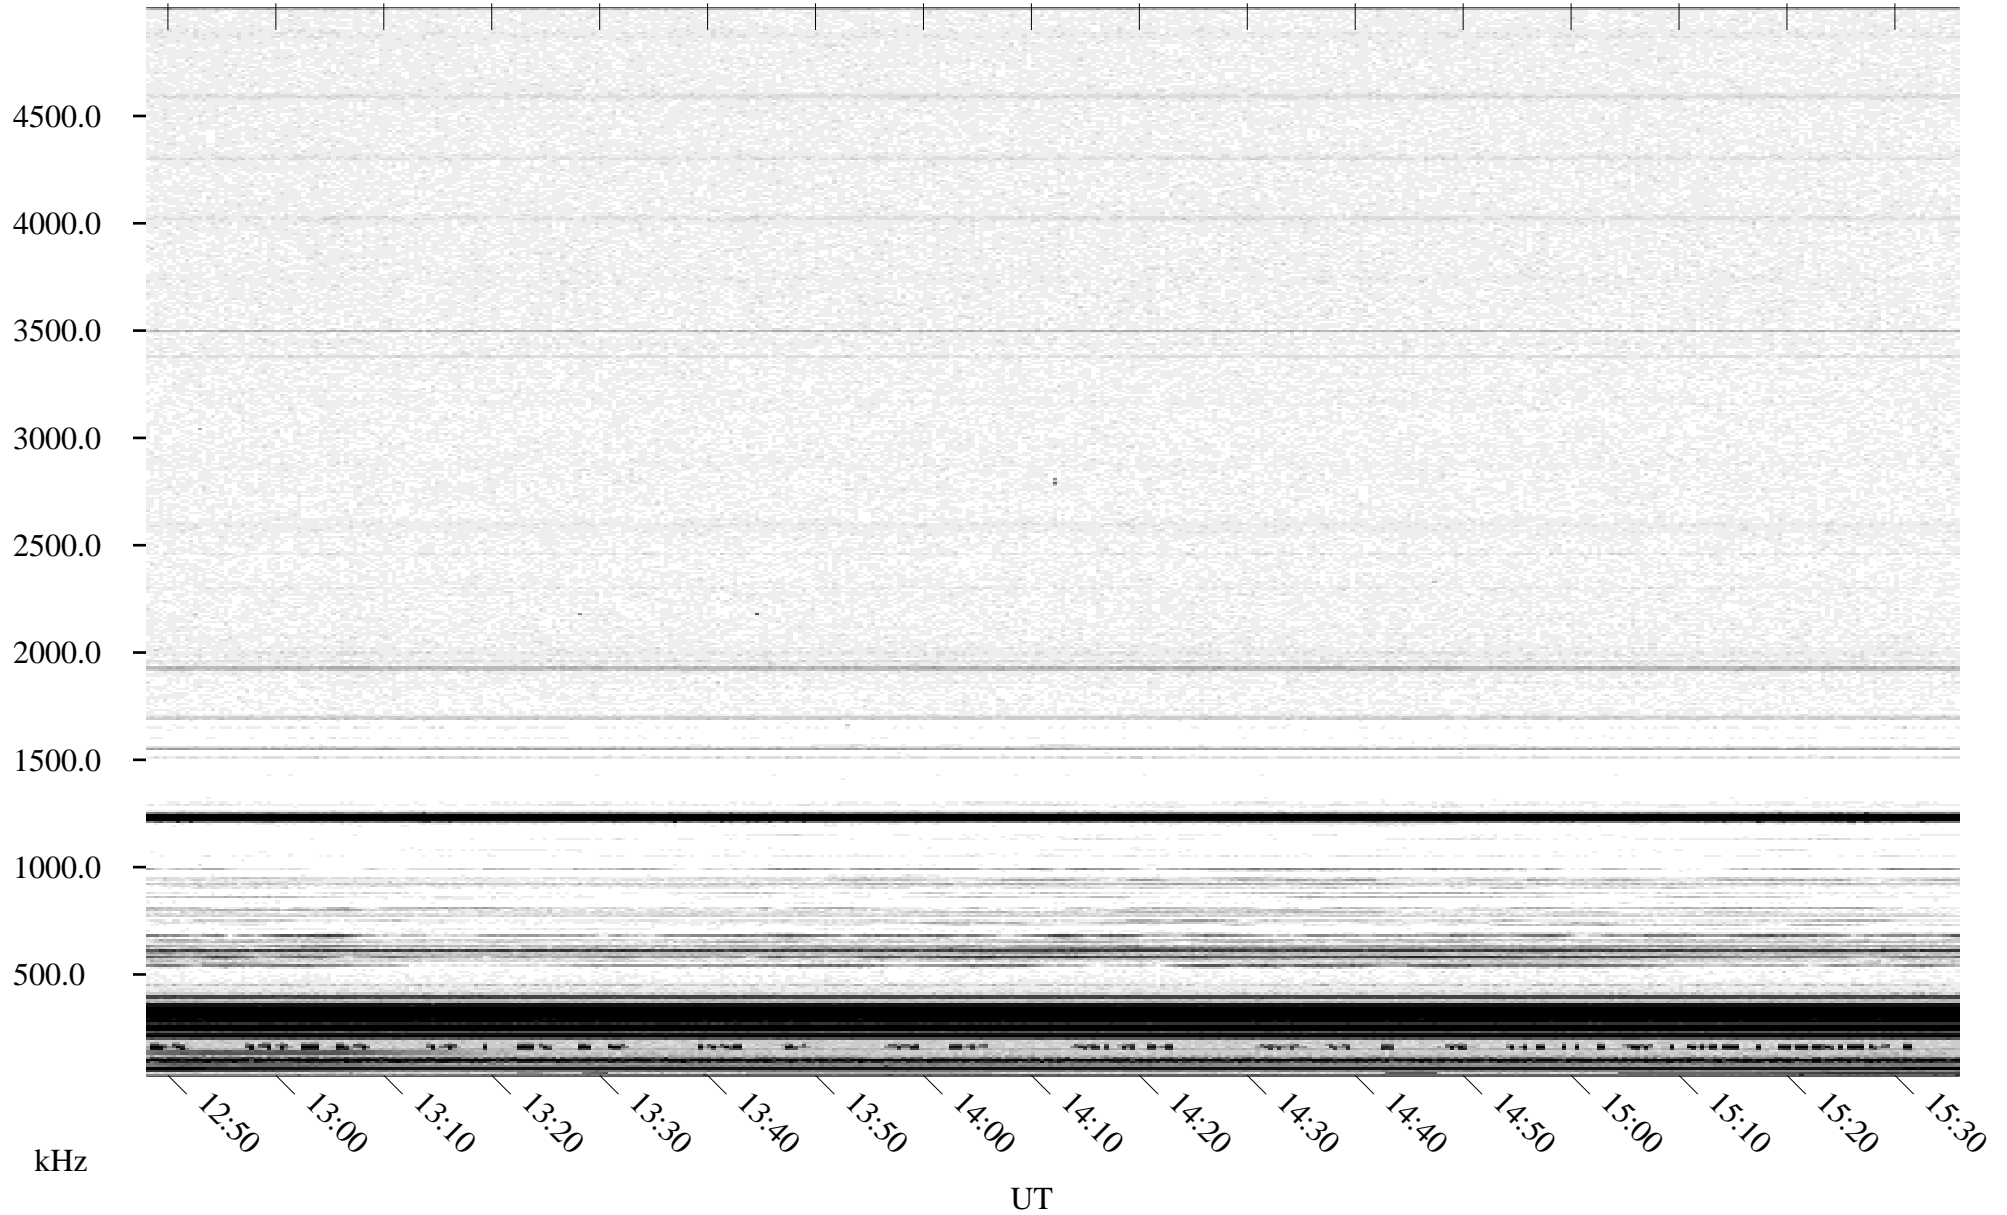

03/20/1996 Churchill, Manitoba

Linear Scale Black = 161 White = 15

ch96080l.r00m max_12

Page 1

03/20/1996 Churchill, Manitoba

Linear Scale Black = 161 White = 15

ch96080l.r00m max_12

Page 2

03/21/1996 Churchill, Manitoba

Linear Scale Black = 161 White = 15

ch96080l.r00m max_12

Page 3

03/21/1996 Churchill, Manitoba

Linear Scale Black = 161 White = 15

ch96080l.r00m max_12

Page 4

03/21/1996 Churchill, Manitoba

Linear Scale Black = 161 White = 15

ch96080l.r00m max_12

Page 5

03/21/1996 Churchill, Manitoba

Linear Scale Black = 161 White = 15

ch96080l.r00m max_12

Page 6

03/21/1996 Churchill, Manitoba

Linear Scale Black = 161 White = 15

ch96080l.r00m max_12

Page 7

03/21/1996 Churchill, Manitoba

Linear Scale Black = 161 White = 15

ch96080l.r00m max_12

Page 8