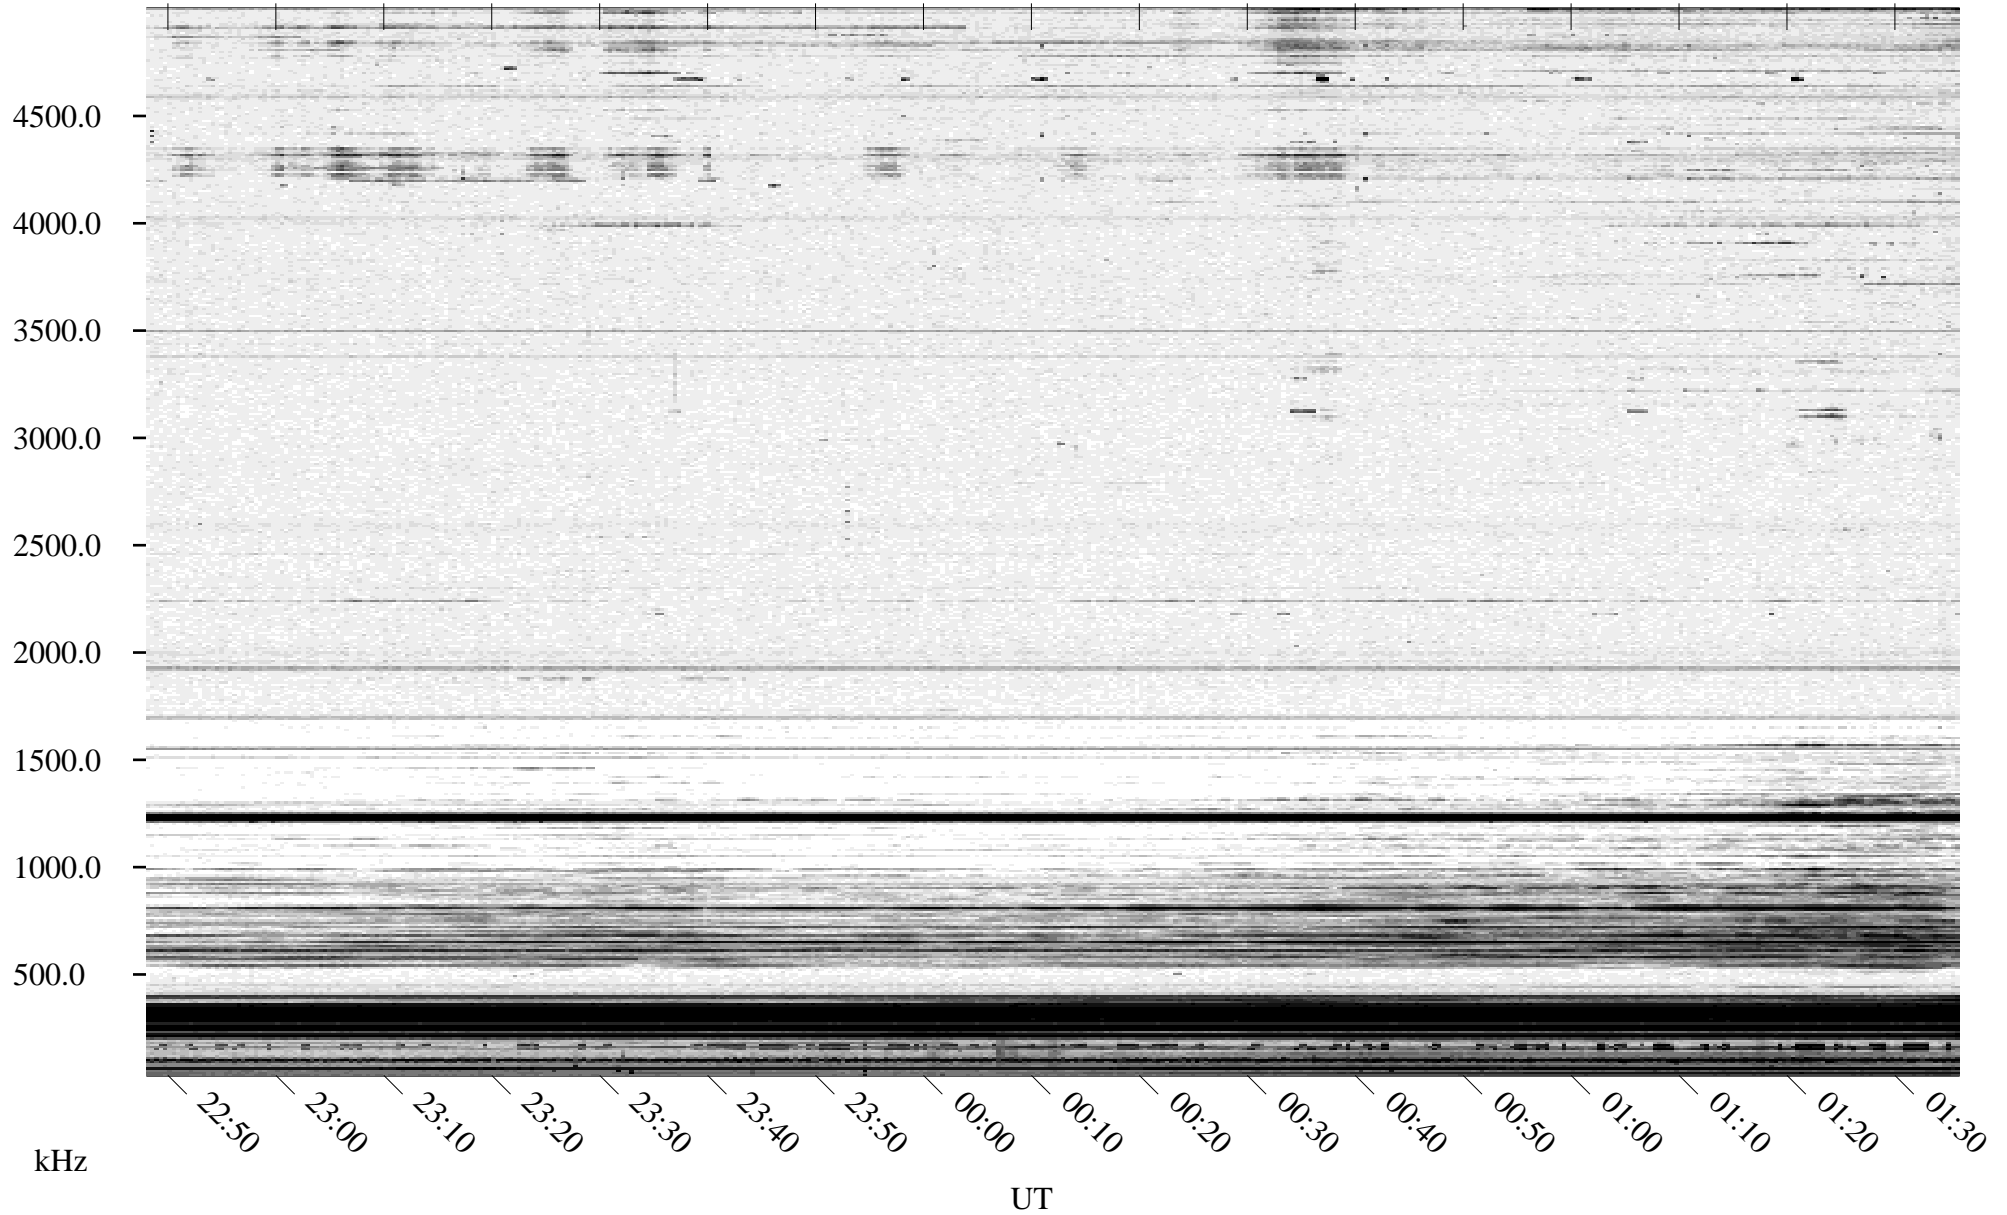

03/20/1996 Churchill, Manitoba

Linear Scale Black = 161 White = 15

ch96080l.r00m max_12

Page 1

03/20/1996 Churchill, Manitoba

Linear Scale Black = 161 White = 15

ch96080l.r00m max_12

Page 2

03/21/1996 Churchill, Manitoba

Linear Scale Black = 161 White = 15

ch96080l.r00m max_12

Page 3

03/21/1996 Churchill, Manitoba

Linear Scale Black = 161 White = 15

ch96080l.r00m max_12

Page 4

03/21/1996 Churchill, Manitoba

Linear Scale Black = 161 White = 15

ch96080l.r00m max_12

Page 5

03/21/1996 Churchill, Manitoba

Linear Scale Black = 161 White = 15

ch96080l.r00m max_12

Page 6

03/21/1996 Churchill, Manitoba

Linear Scale Black = 161 White = 15

ch96080l.r00m max_12

Page 7

03/21/1996 Churchill, Manitoba

Linear Scale Black = 161 White = 15

ch96080l.r00m max_12

Page 8