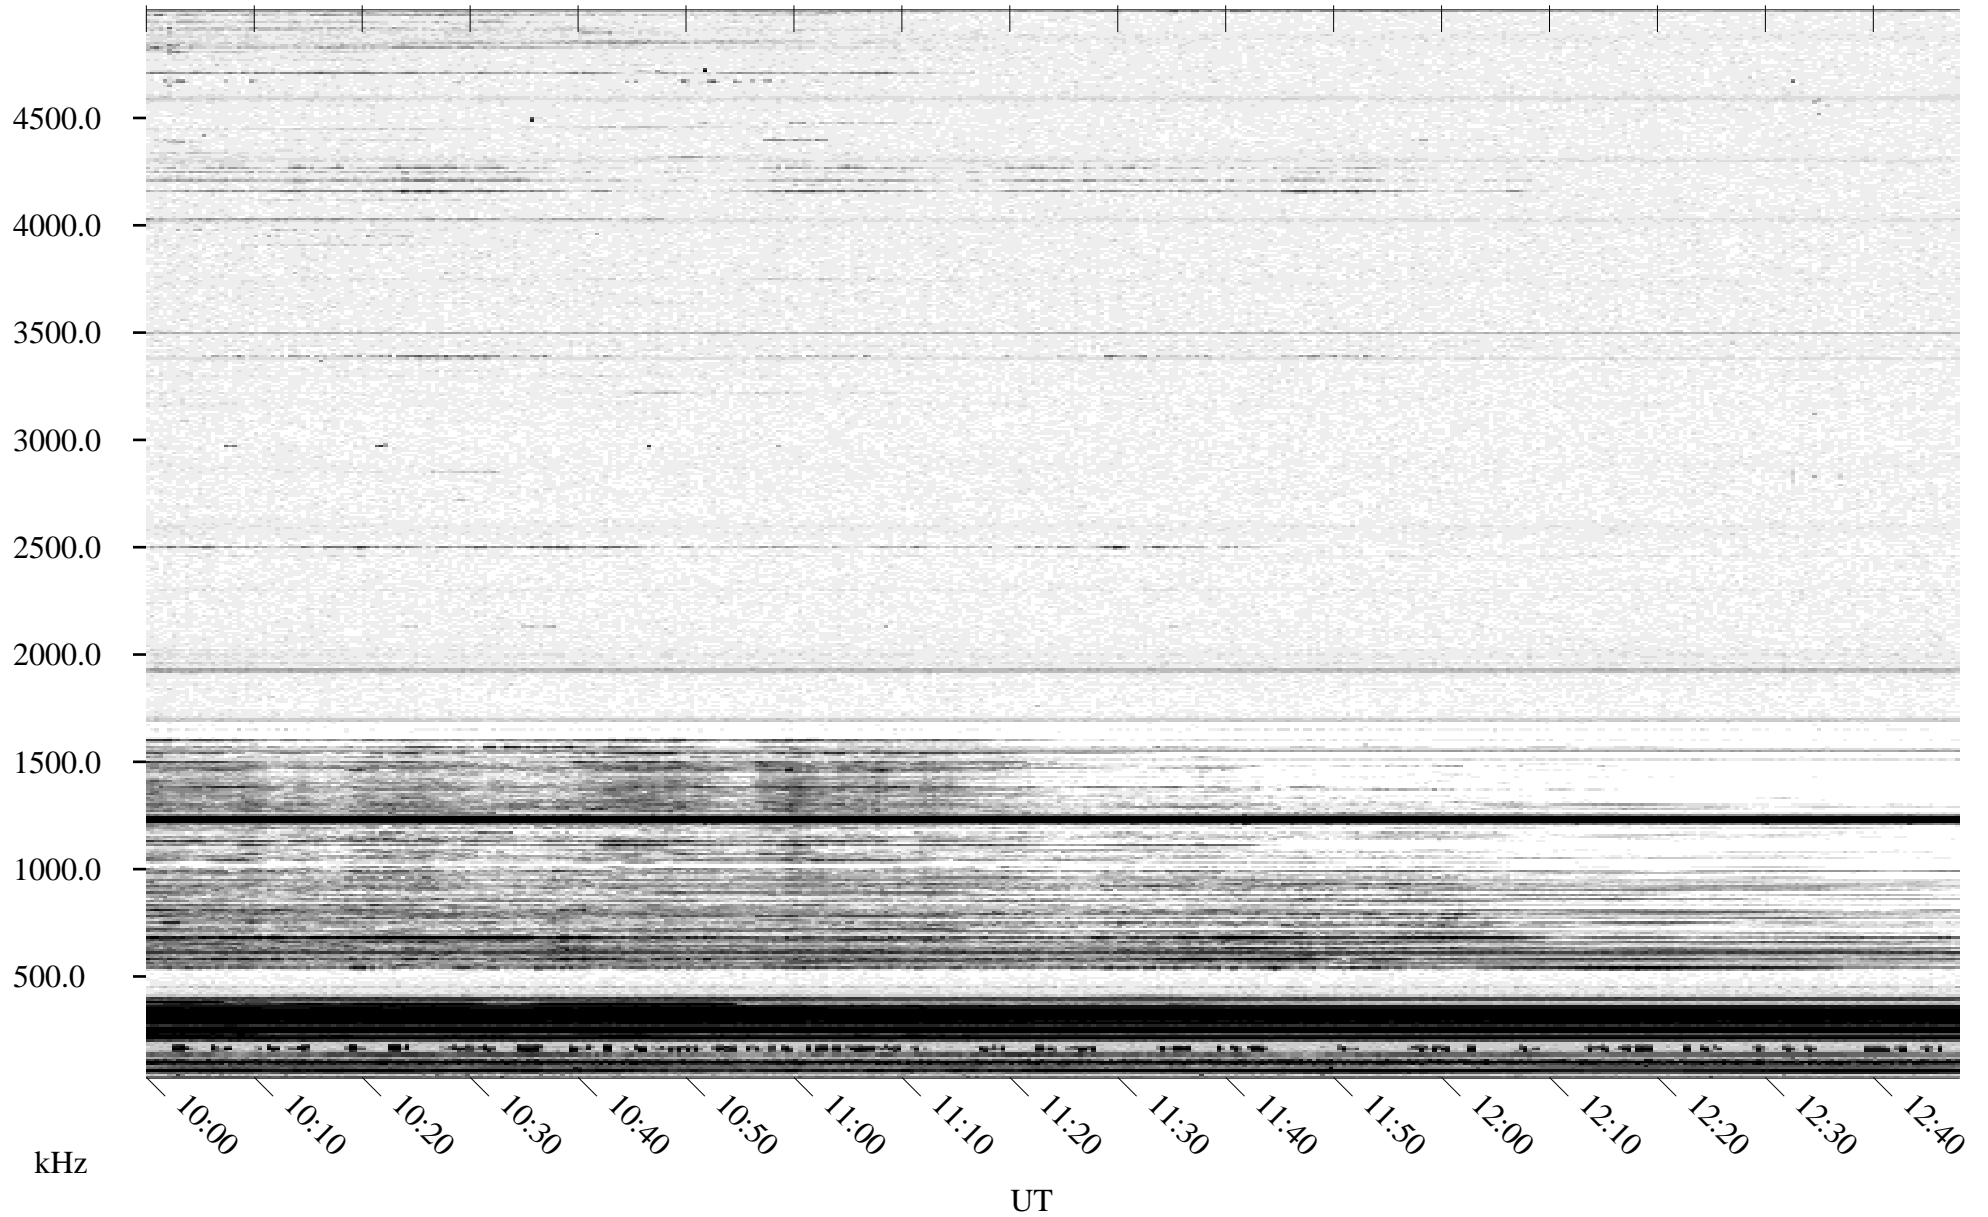

03/20/1996 Churchill, Manitoba

Linear Scale Black = 161 White = 15

ch96080l.r00m max_12

Page 1

03/20/1996 Churchill, Manitoba

Linear Scale Black = 161 White = 15

ch96080l.r00m max_12

Page 2

03/21/1996 Churchill, Manitoba

Linear Scale Black = 161 White = 15

ch96080l.r00m max_12

Page 3

03/21/1996 Churchill, Manitoba

Linear Scale Black = 161 White = 15

ch96080l.r00m max_12

Page 4

03/21/1996 Churchill, Manitoba

Linear Scale Black = 161 White = 15

ch96080l.r00m max_12

Page 5

03/21/1996 Churchill, Manitoba

Linear Scale Black = 161 White = 15

ch96080l.r00m max_12

Page 6

03/21/1996 Churchill, Manitoba

Linear Scale Black = 161 White = 15

ch96080l.r00m max_12

Page 7

03/21/1996 Churchill, Manitoba

Linear Scale Black = 161 White = 15

ch96080l.r00m max_12

Page 8