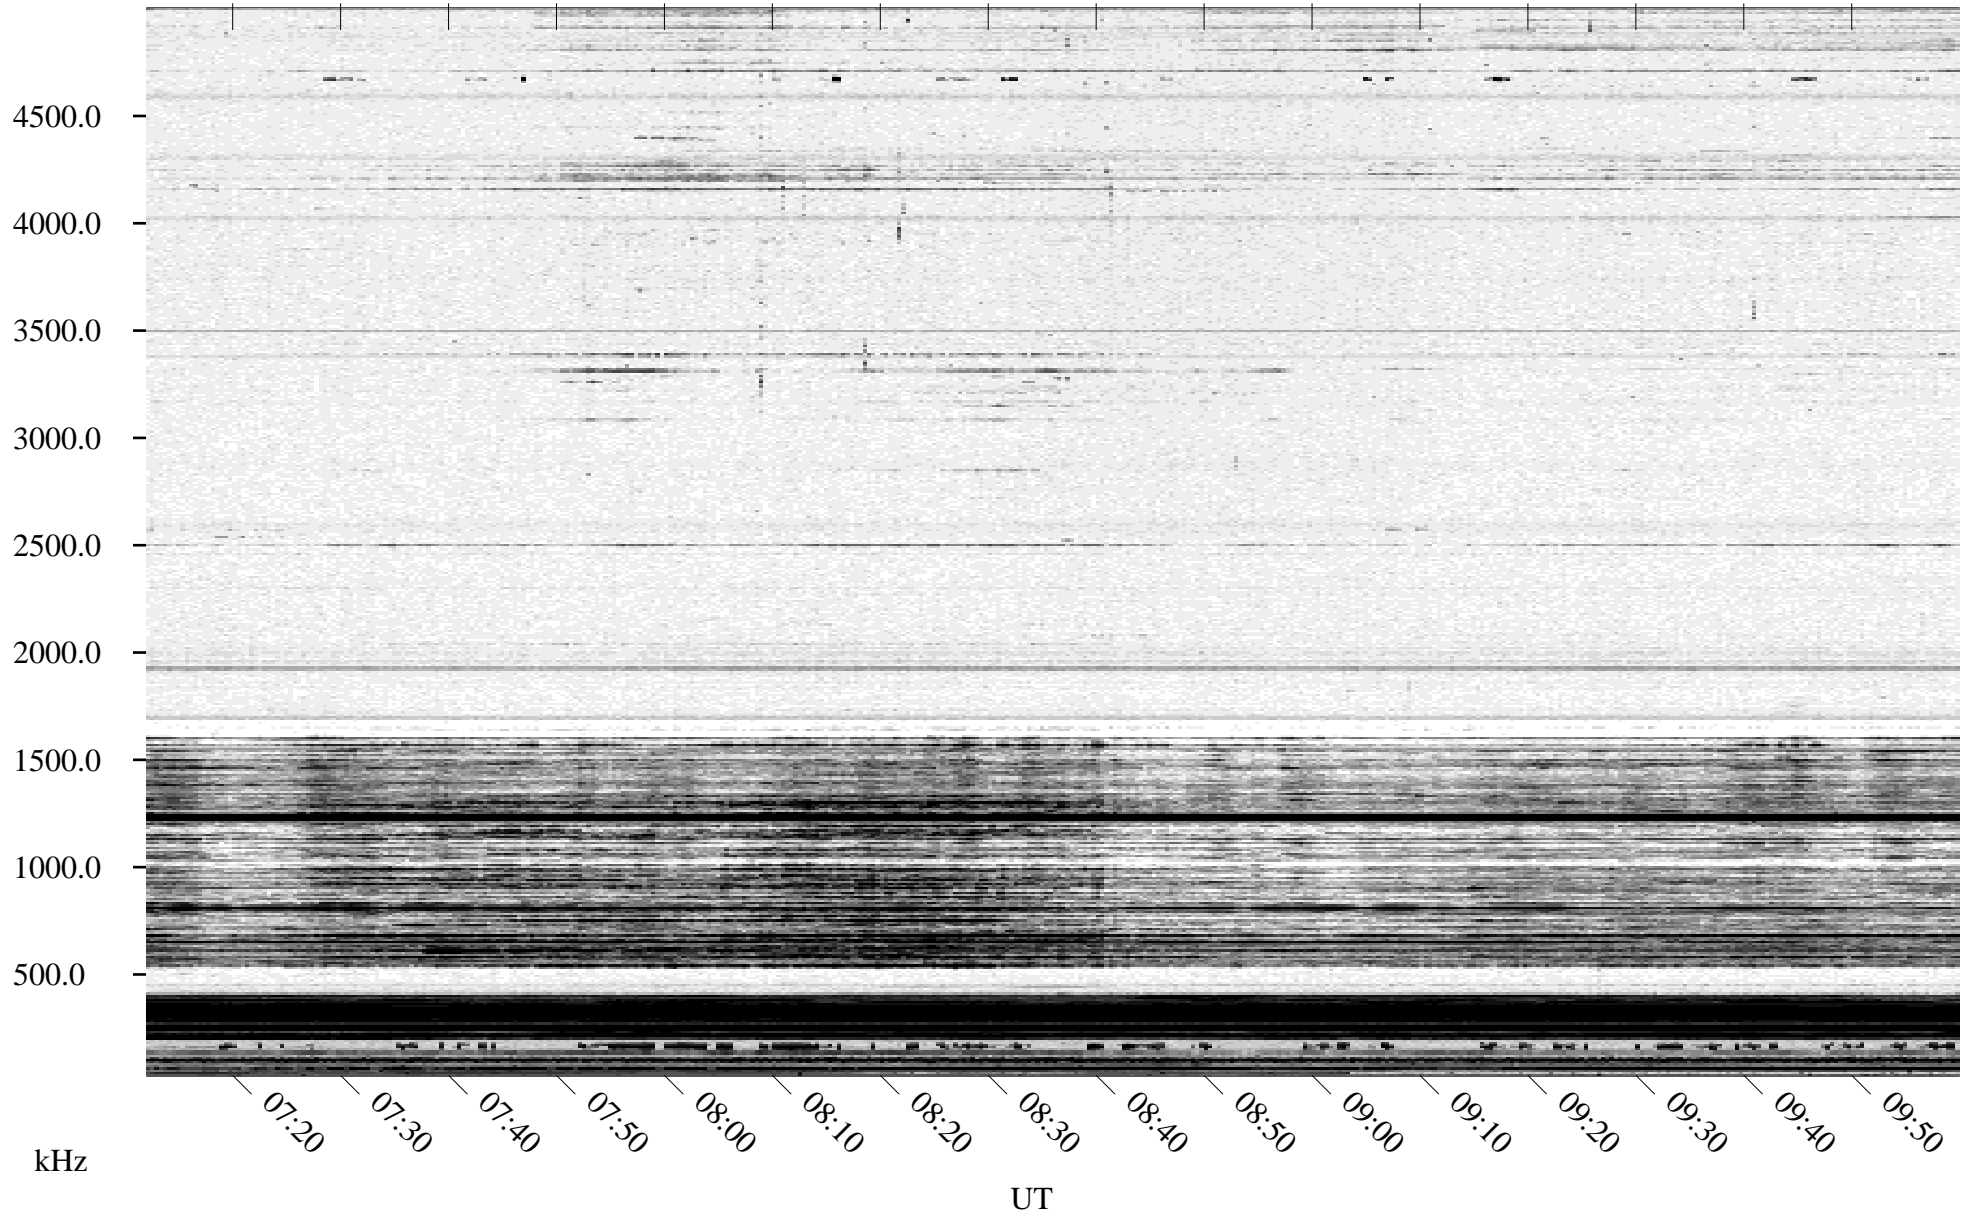

03/20/1996 Churchill, Manitoba

Linear Scale Black = 161 White = 15

ch96080l.r00m max_12

Page 1

03/20/1996 Churchill, Manitoba

Linear Scale Black = 161 White = 15

ch96080l.r00m max_12

Page 2

03/21/1996 Churchill, Manitoba

Linear Scale Black = 161 White = 15

ch96080l.r00m max_12

Page 3

03/21/1996 Churchill, Manitoba

Linear Scale Black = 161 White = 15

ch96080l.r00m max_12

Page 4

03/21/1996 Churchill, Manitoba

Linear Scale Black = 161 White = 15

ch96080l.r00m max_12

Page 5

03/21/1996 Churchill, Manitoba

Linear Scale Black = 161 White = 15

ch96080l.r00m max_12

Page 6

03/21/1996 Churchill, Manitoba

Linear Scale Black = 161 White = 15

ch96080l.r00m max_12

Page 7

03/21/1996 Churchill, Manitoba

Linear Scale Black = 161 White = 15

ch96080l.r00m max_12

Page 8