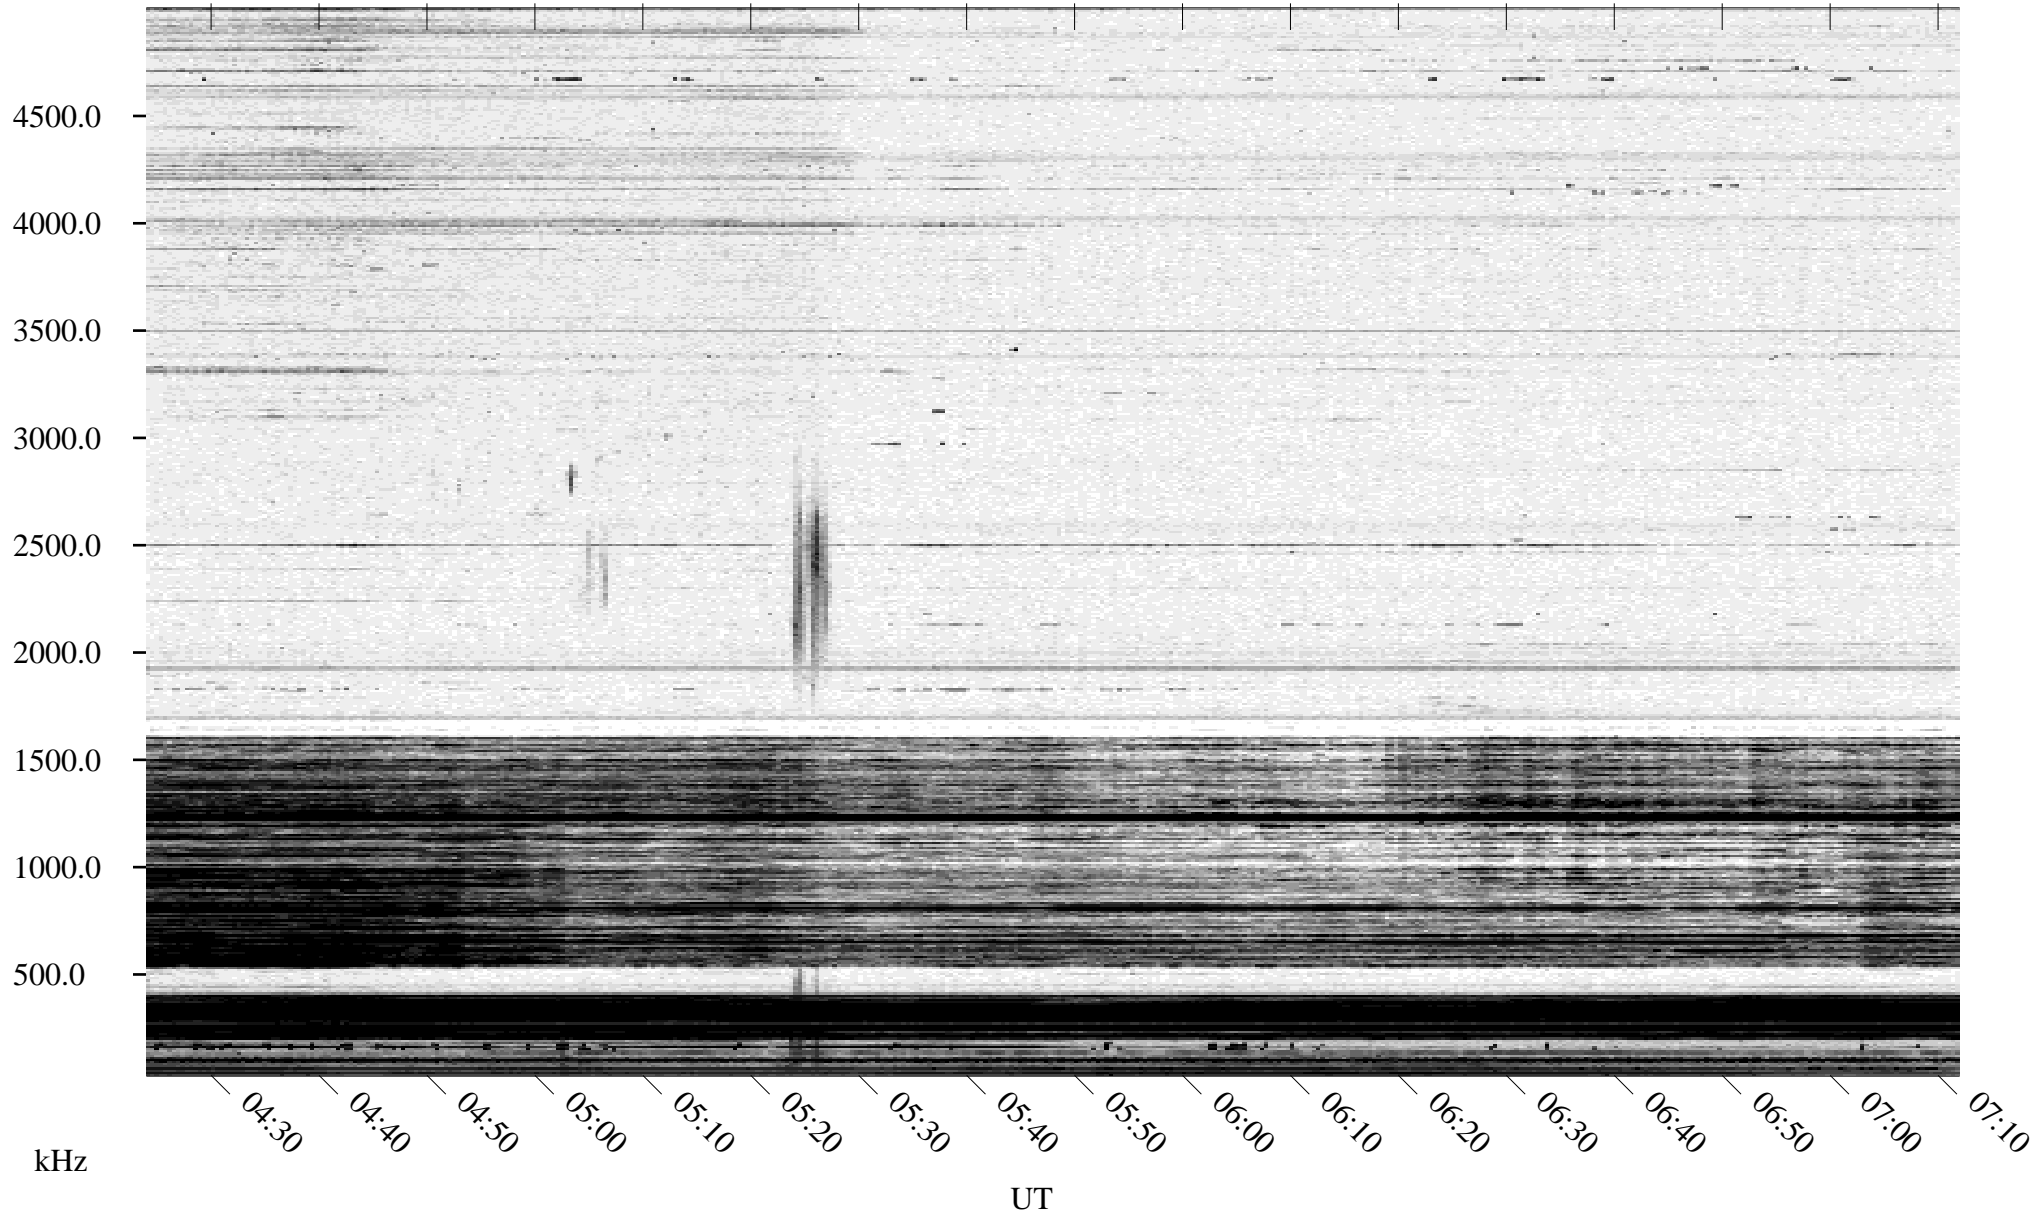

03/20/1996 Churchill, Manitoba

Linear Scale Black = 161 White = 15

ch96080l.r00m max_12

Page 1

03/20/1996 Churchill, Manitoba

Linear Scale Black = 161 White = 15

ch96080l.r00m max_12

Page 2

03/21/1996 Churchill, Manitoba

Linear Scale Black = 161 White = 15

ch96080l.r00m max_12

Page 3

03/21/1996 Churchill, Manitoba

Linear Scale Black = 161 White = 15

ch96080l.r00m max_12

Page 4

03/21/1996 Churchill, Manitoba

Linear Scale Black = 161 White = 15

ch96080l.r00m max_12

Page 5

03/21/1996 Churchill, Manitoba

Linear Scale Black = 161 White = 15

ch96080l.r00m max_12

Page 6

03/21/1996 Churchill, Manitoba

Linear Scale Black = 161 White = 15

ch96080l.r00m max_12

Page 7

03/21/1996 Churchill, Manitoba

Linear Scale Black = 161 White = 15

ch96080l.r00m max_12

Page 8