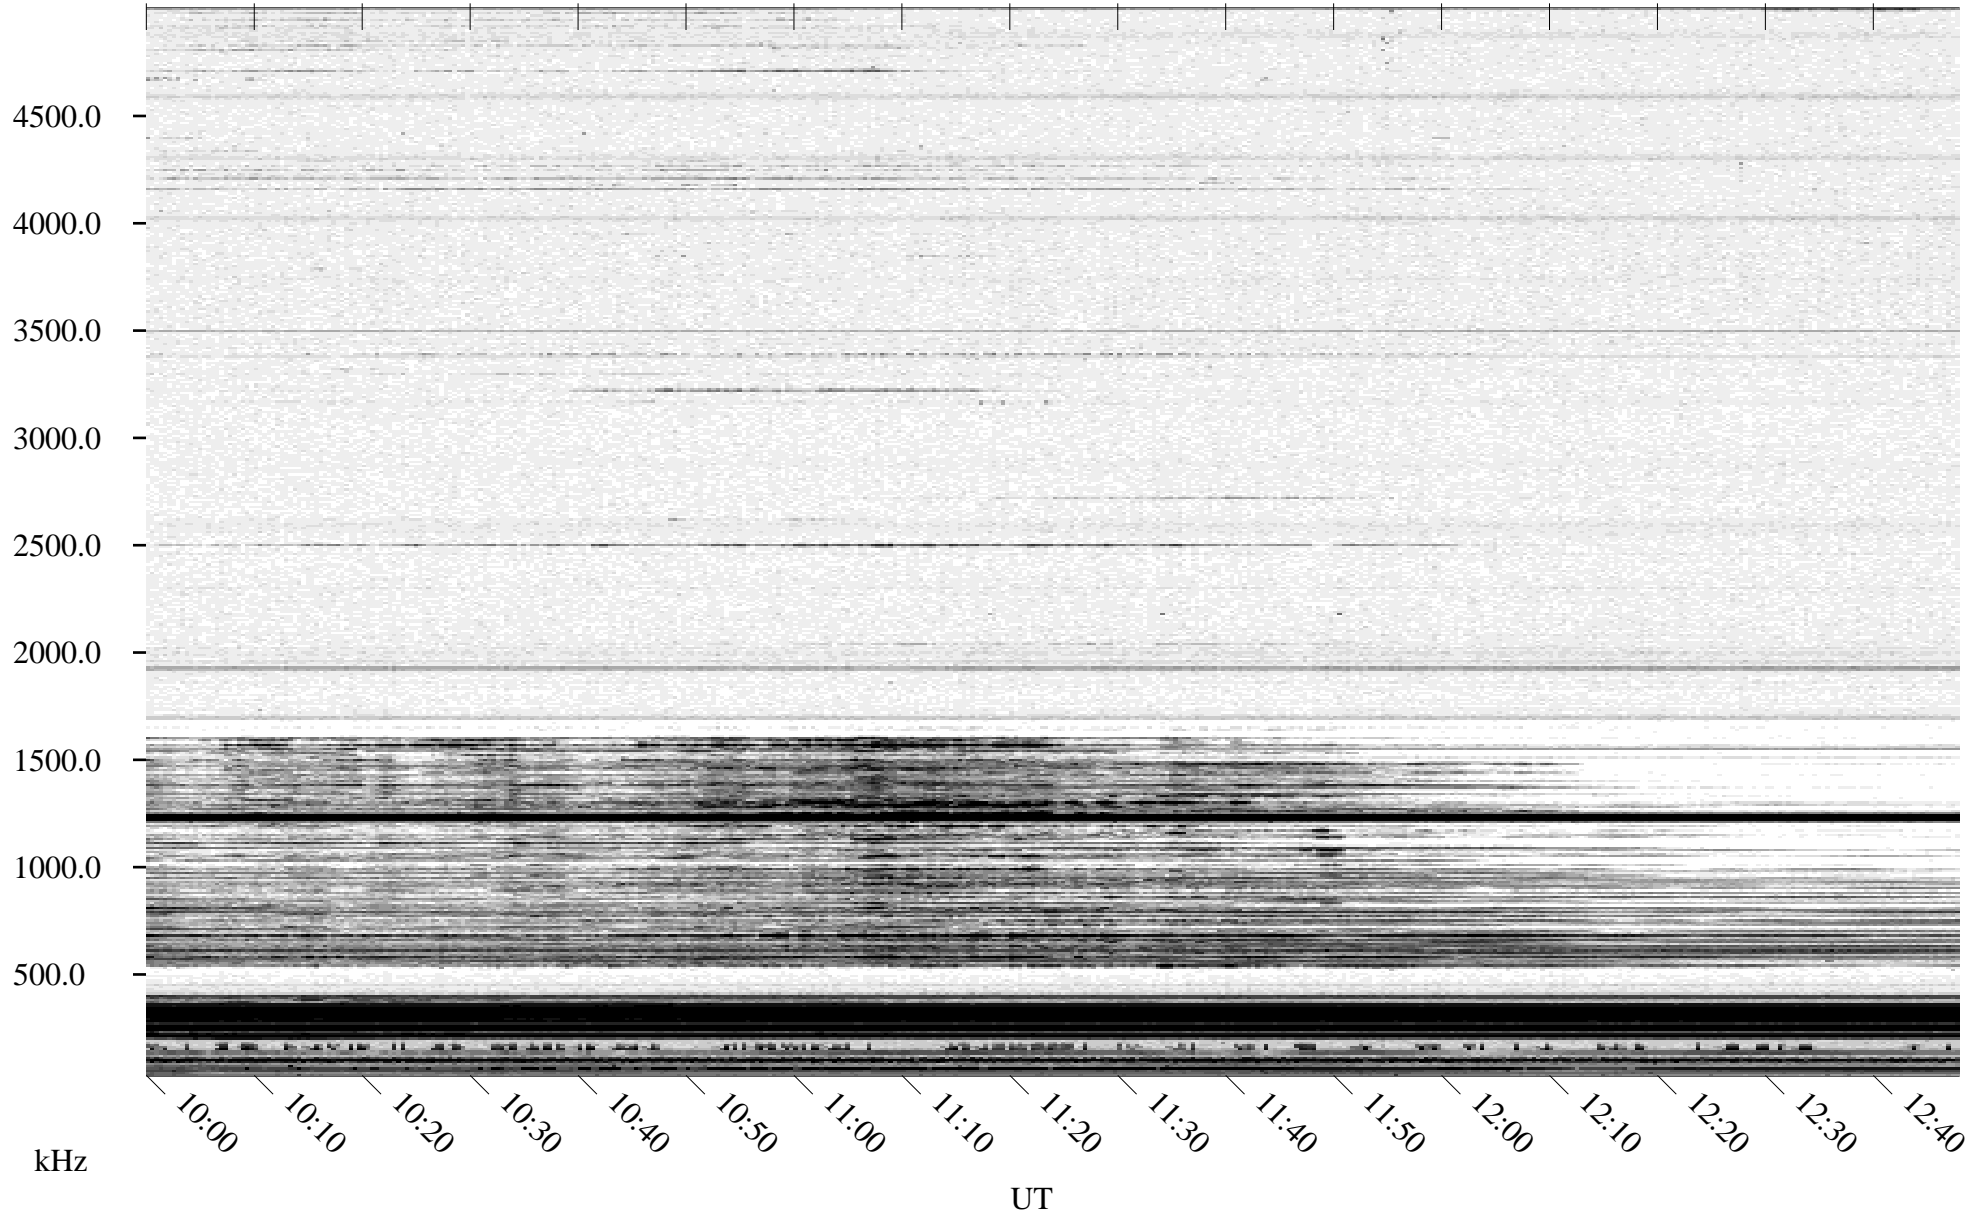

# 03/22/1996 Churchill, Manitoba

Linear Scale    Black = 161    White = 15

ch960811.r00m max\_12

Page 5

# 03/22/1996 Churchill, Manitoba

Linear Scale    Black = 161    White = 15

ch960811.r00m max\_12

Page 6