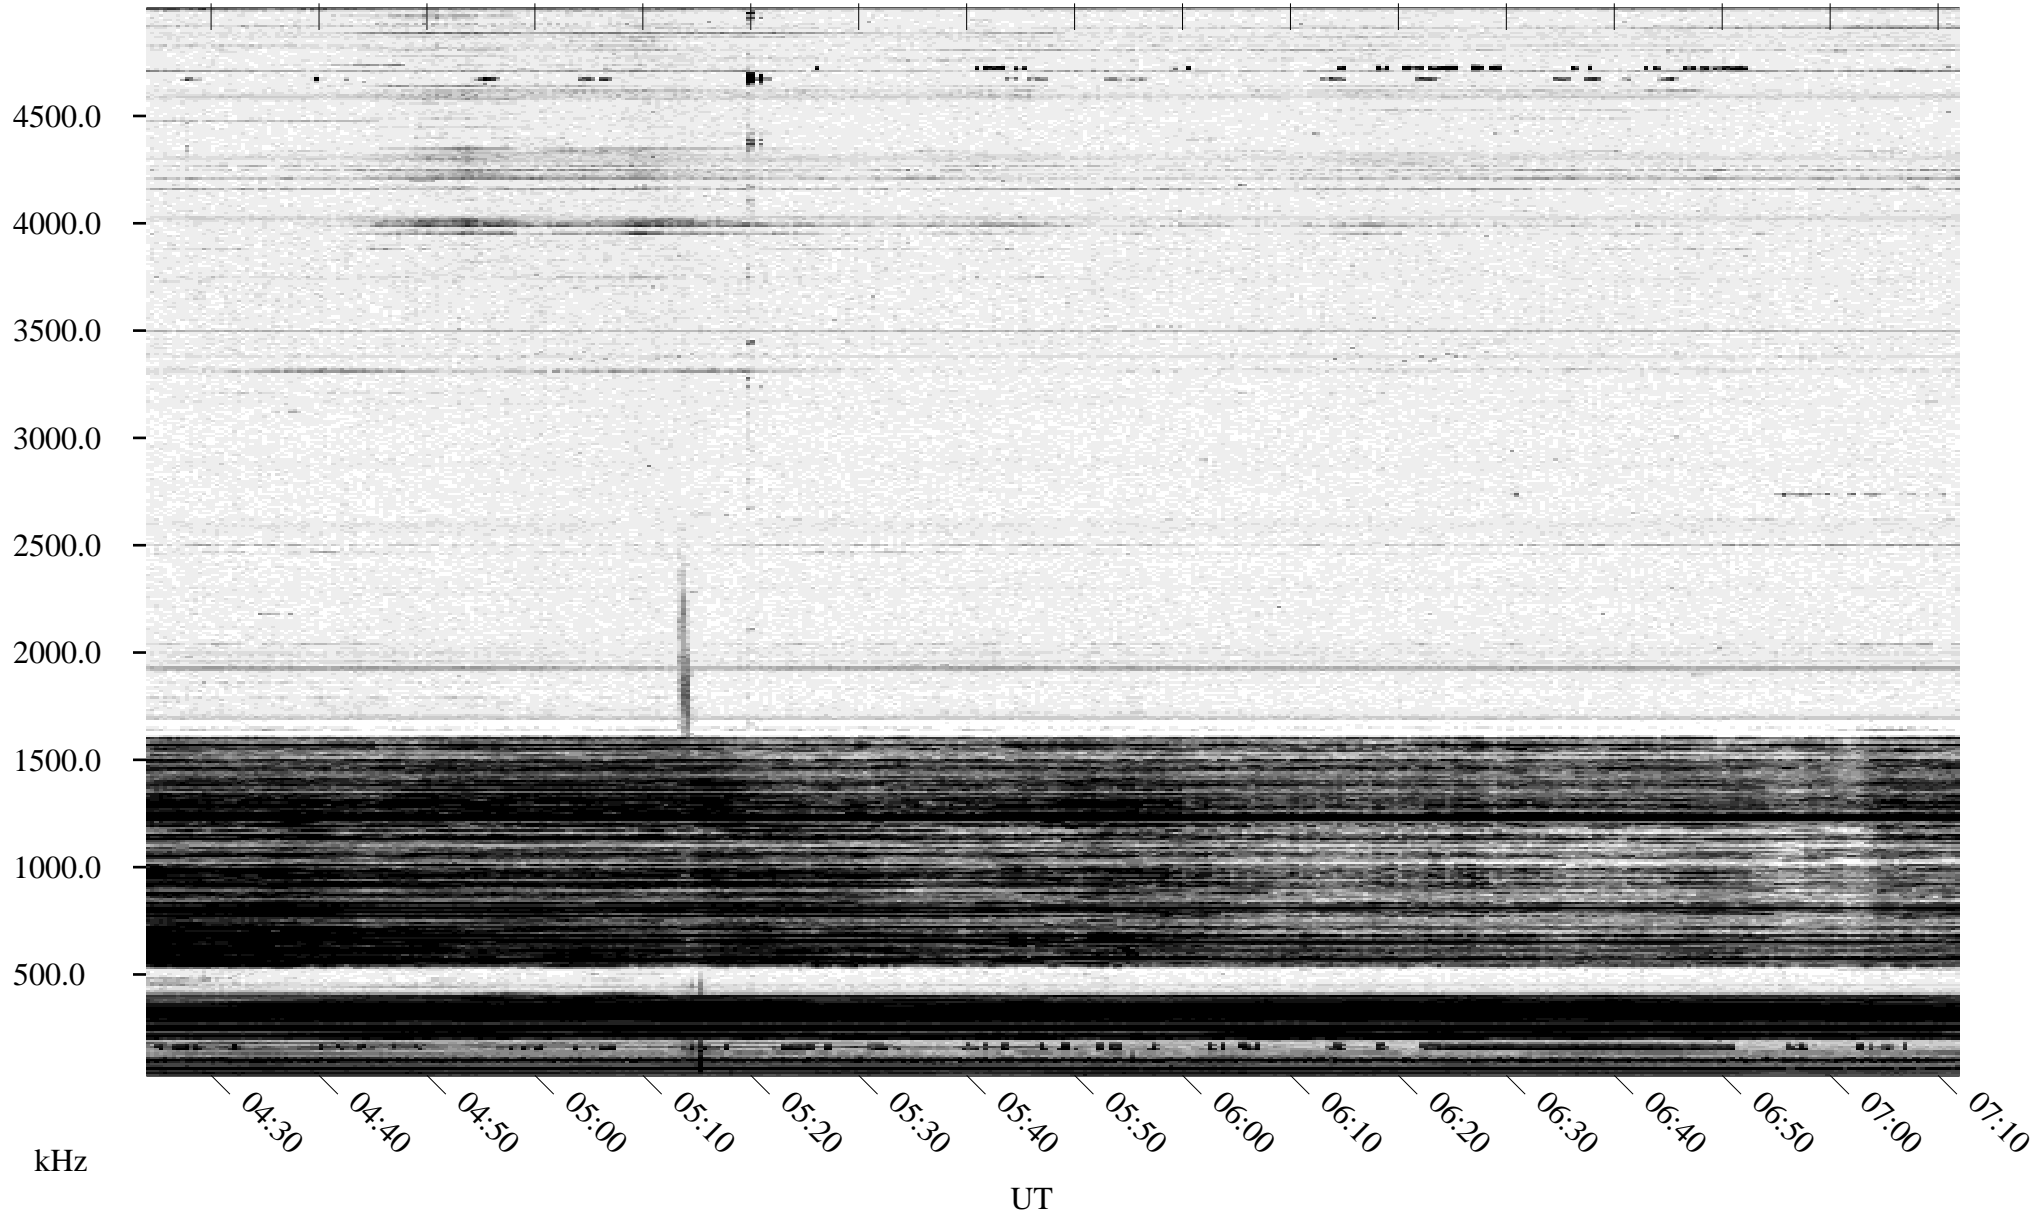

# 03/21/1996 Churchill, Manitoba

Linear Scale    Black = 161    White = 15

ch960811.r00m max\_12

Page 1

# 03/21/1996 Churchill, Manitoba

Linear Scale    Black = 161    White = 15

ch960811.r00m max\_12

Page 2

# 03/22/1996 Churchill, Manitoba

Linear Scale    Black = 161    White = 15

ch960811.r00m max\_12

Page 3

# 03/22/1996 Churchill, Manitoba

Linear Scale    Black = 161    White = 15

ch960811.r00m max\_12

Page 4