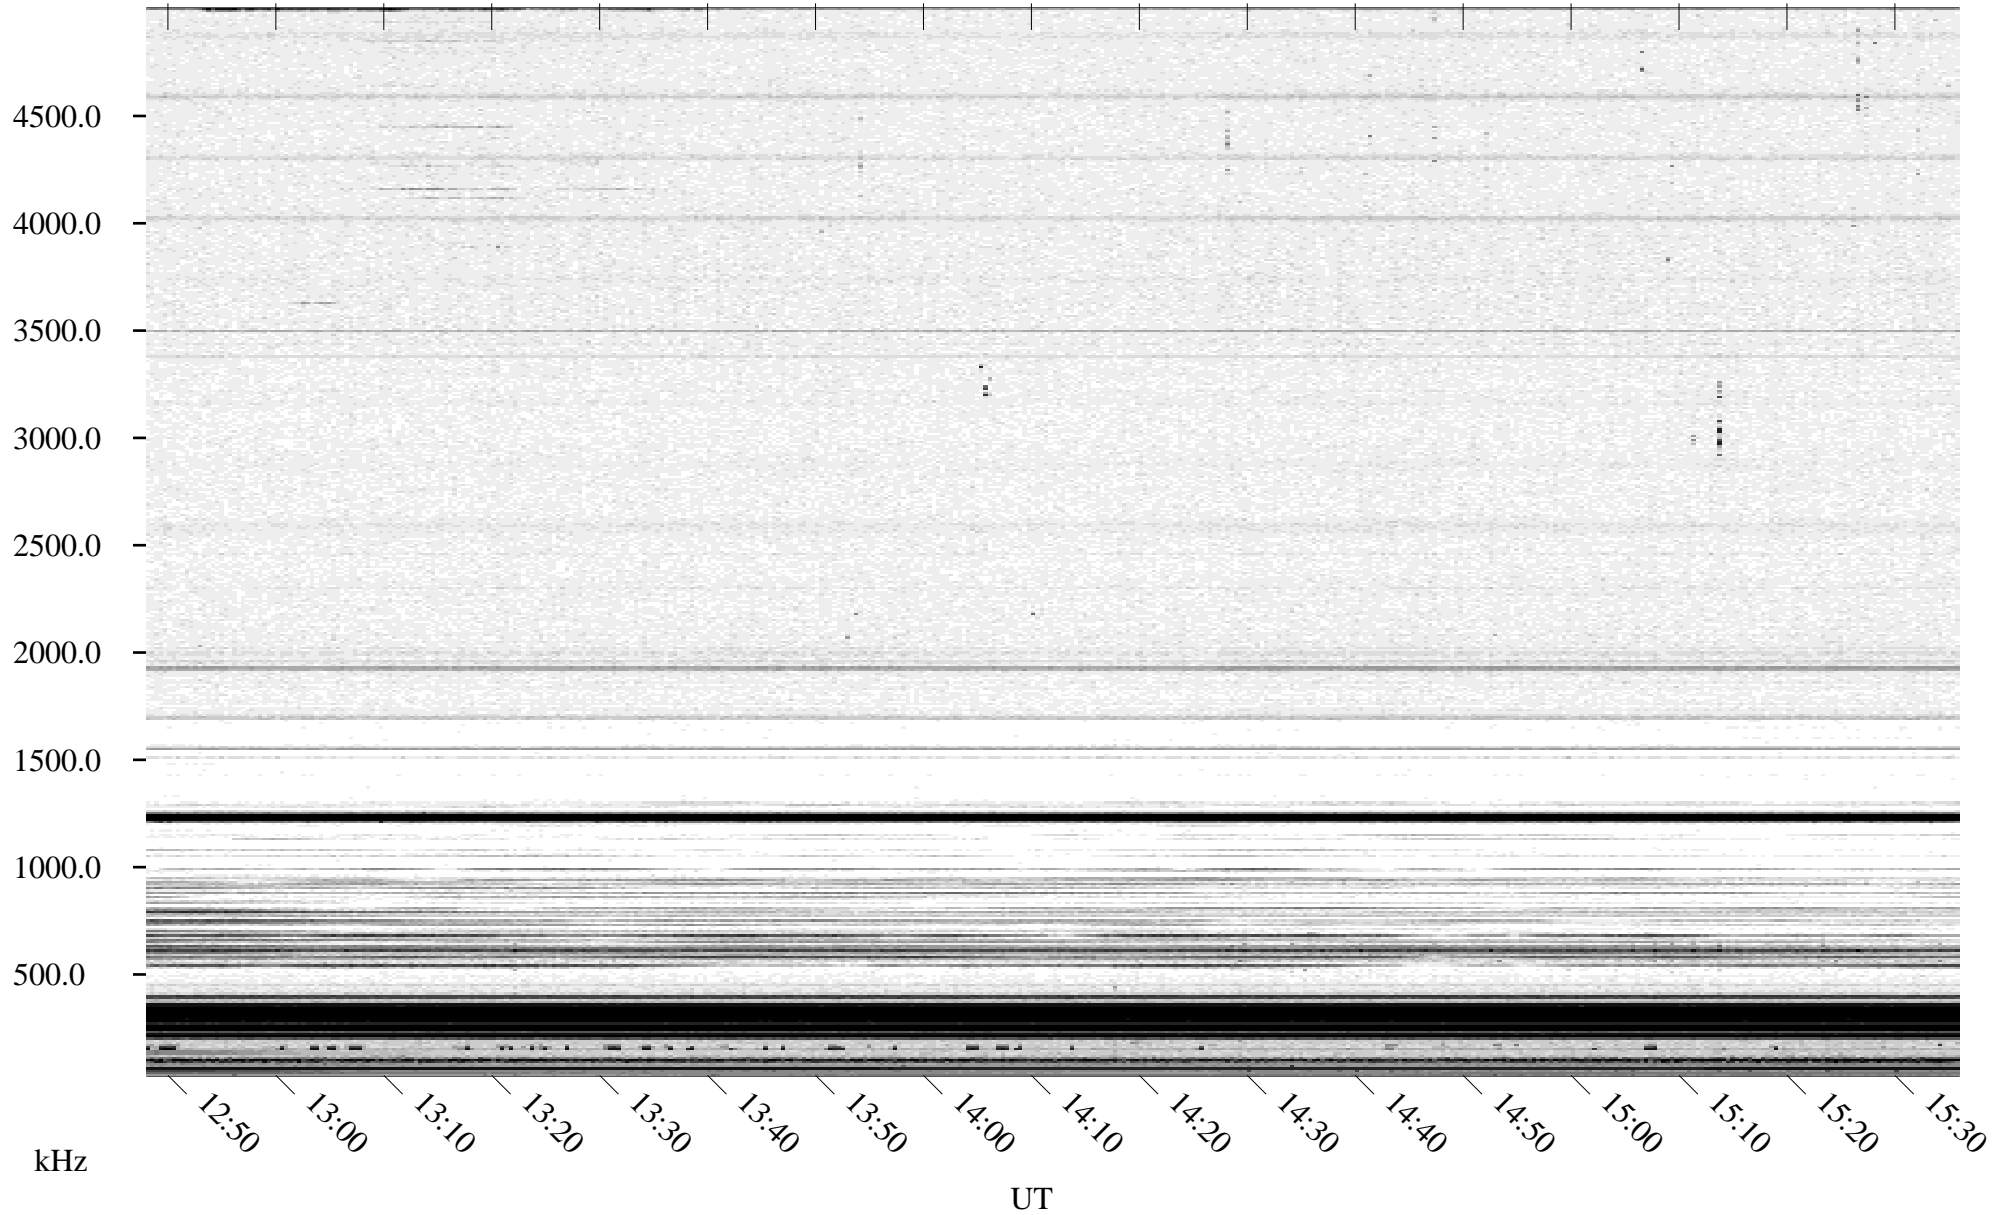

# 03/22/1996 Churchill, Manitoba

Linear Scale    Black = 161    White = 15

ch960811.r00m max\_12

Page 6

# 03/22/1996 Churchill, Manitoba

Linear Scale    Black = 161    White = 15

ch960811.r00m max\_12

Page 7