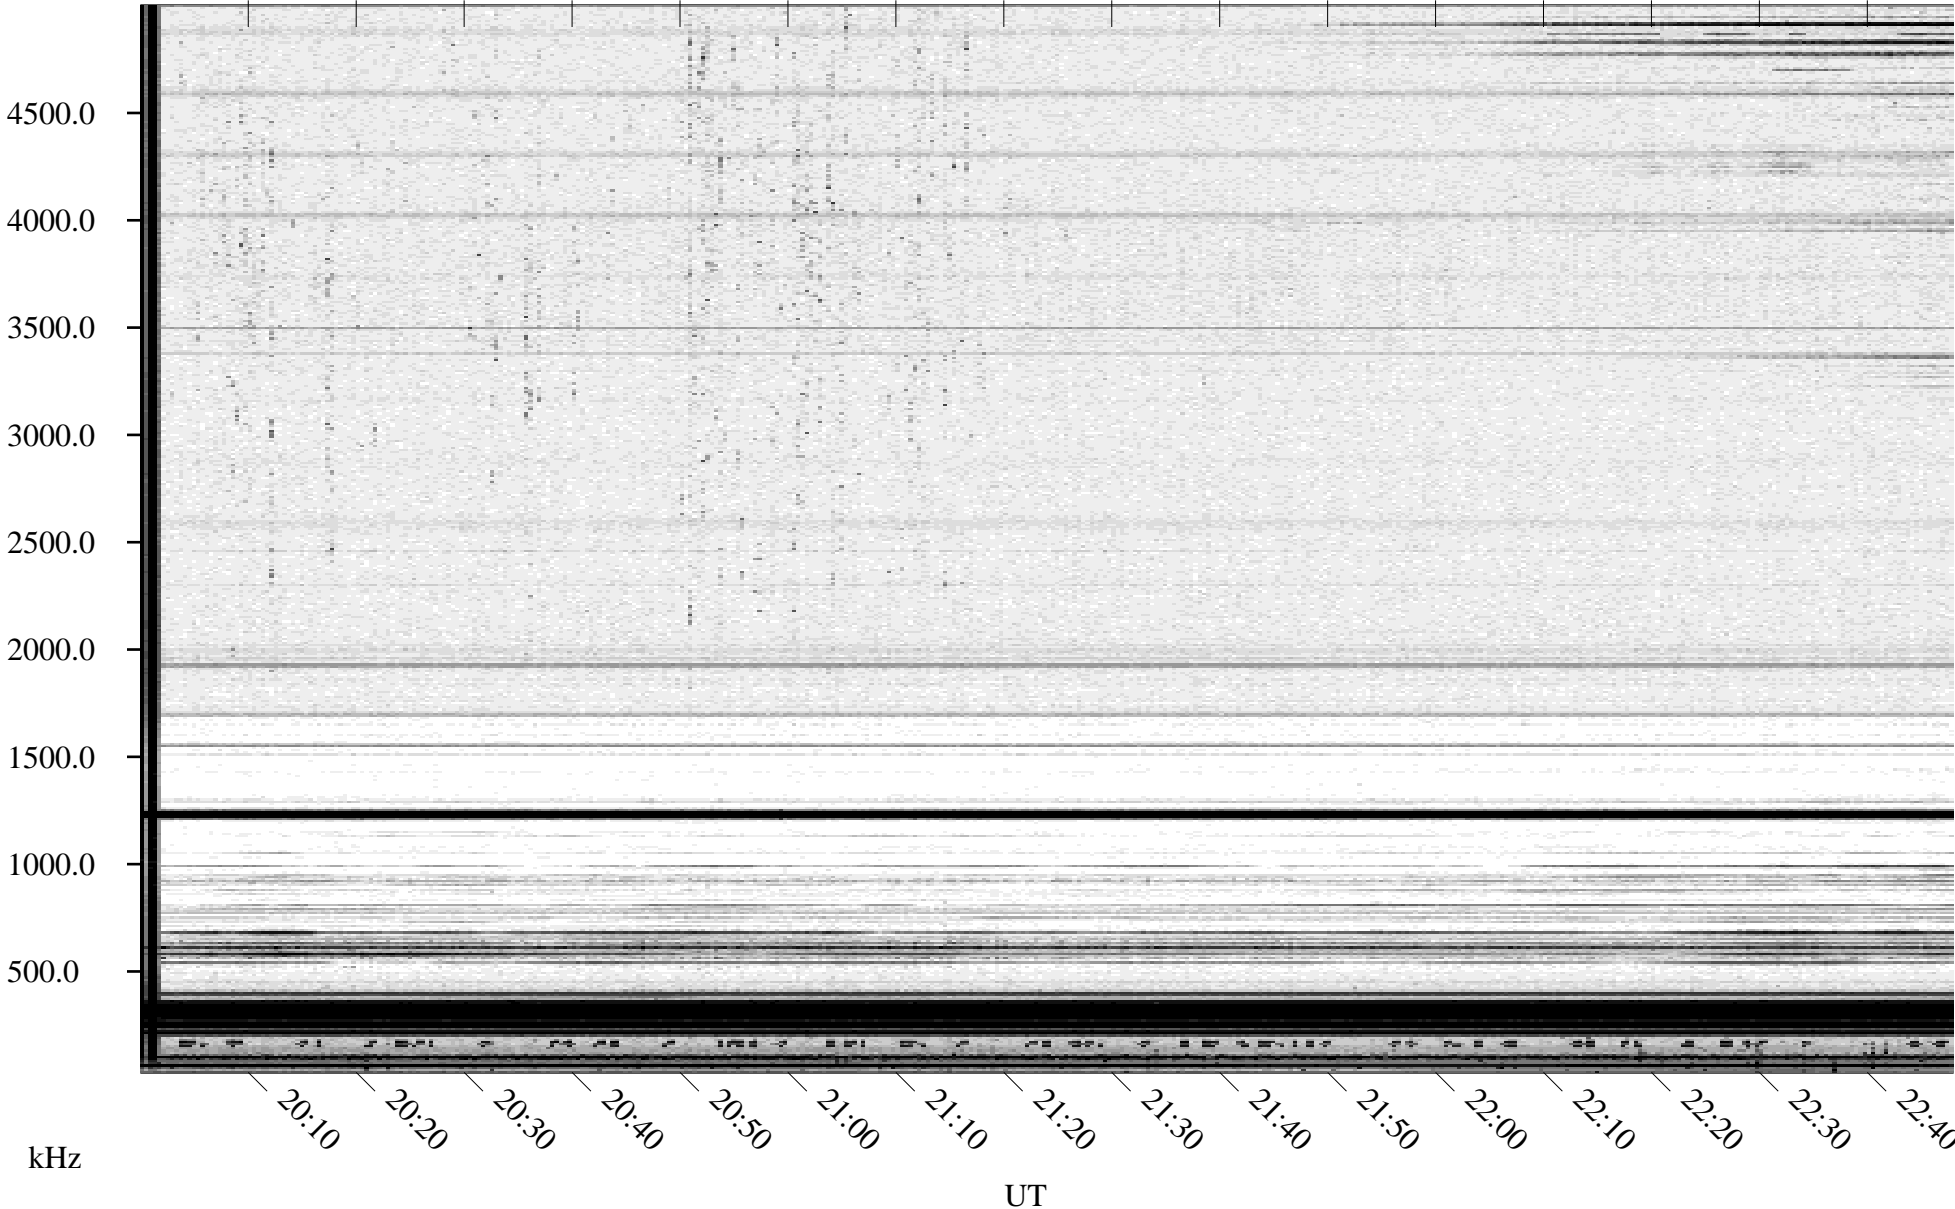

# 03/23/1996 Churchill, Manitoba

Linear Scale    Black = 161    White = 15

ch96083l.r00m max\_12

# 03/23/1996 Churchill, Manitoba

Linear Scale    Black = 161    White = 15

ch96083l.r00m max\_12

Page 2

# 03/24/1996 Churchill, Manitoba

Linear Scale Black = 161 White = 15

ch96083l.r00m max\_12

Page 3

# 03/24/1996 Churchill, Manitoba

Linear Scale    Black = 161    White = 15

ch96083l.r00m max\_12

Page 4