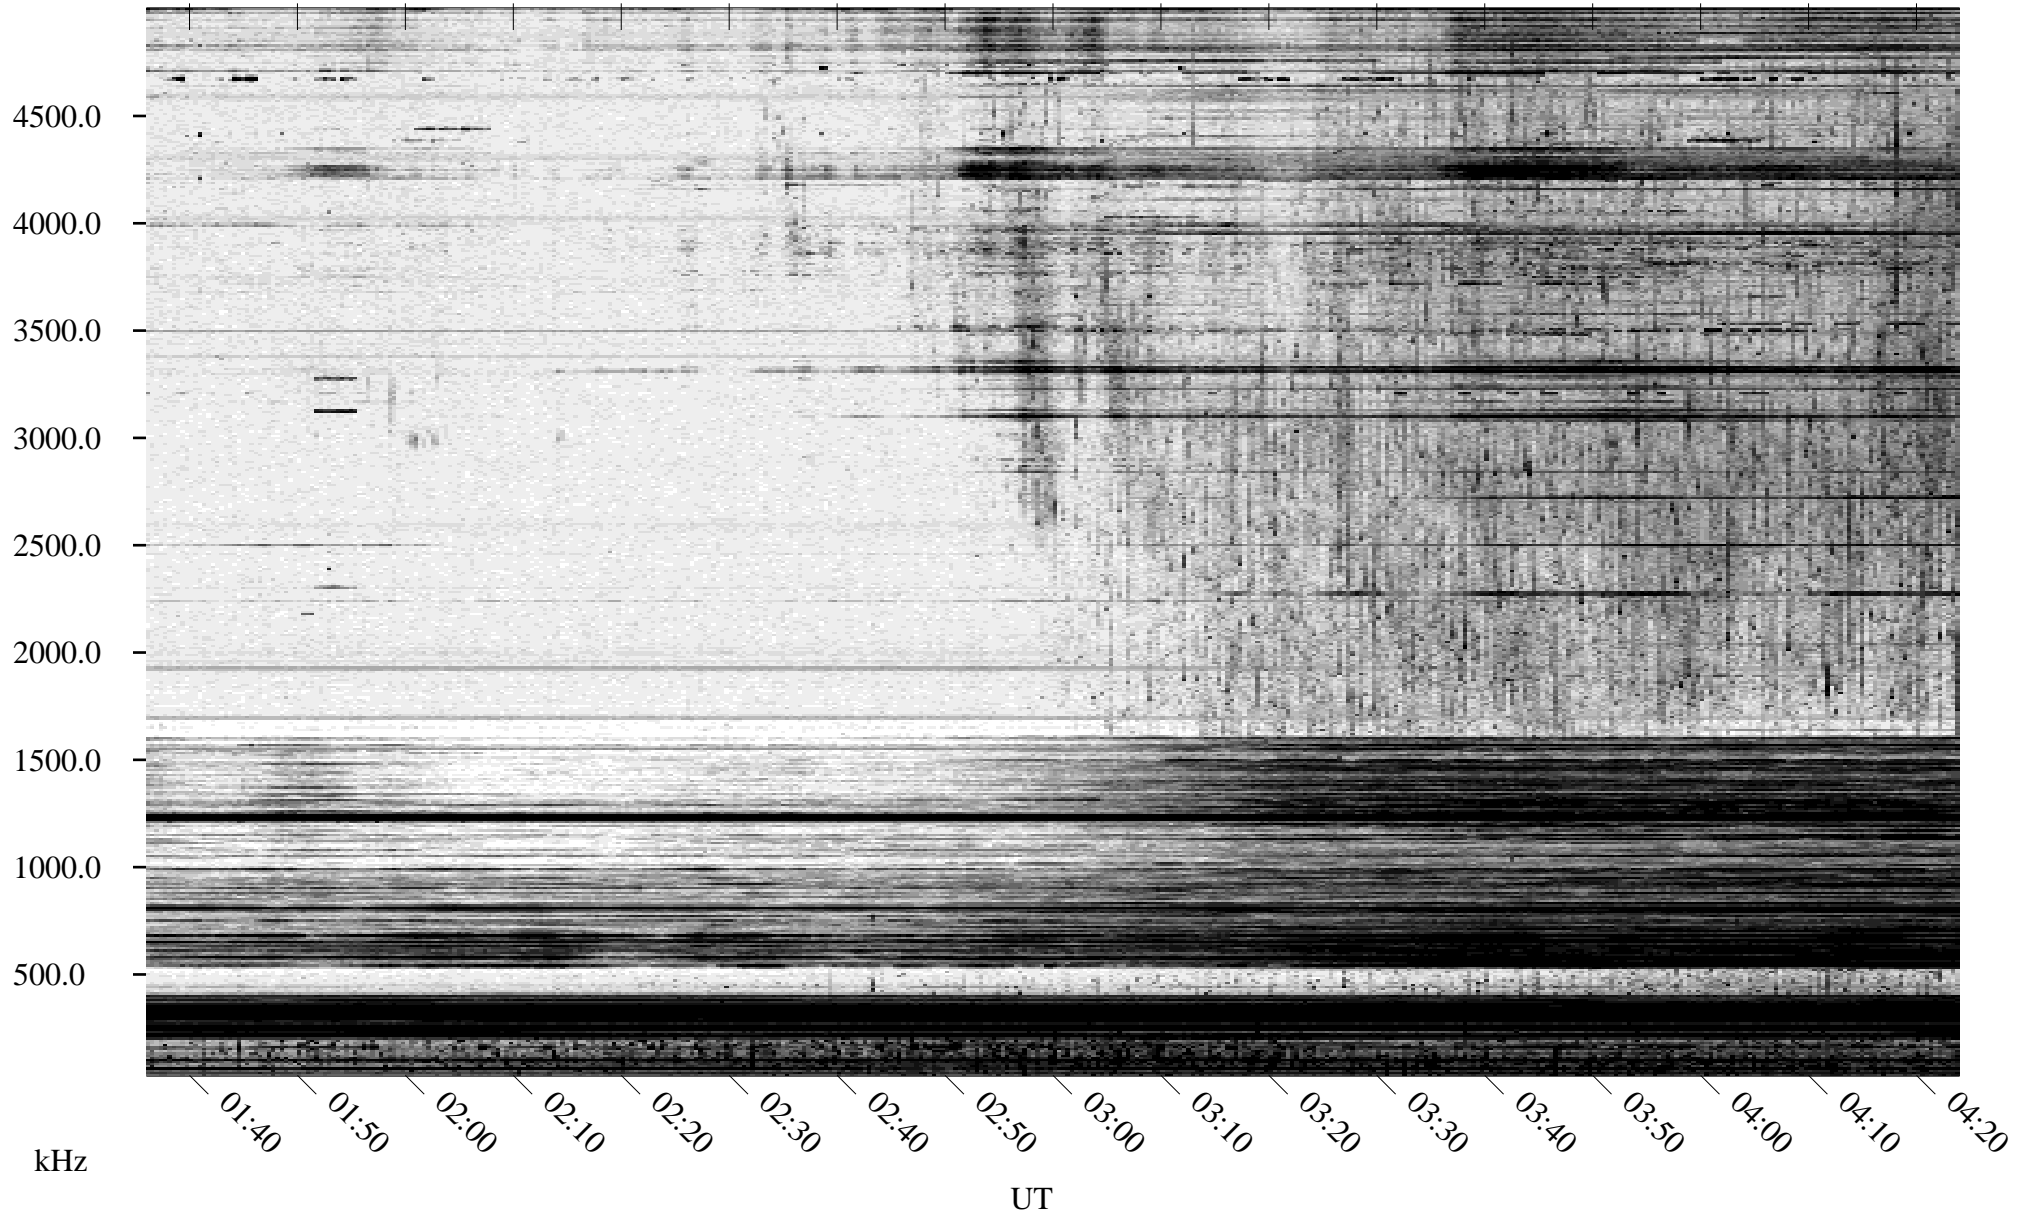

# 03/23/1996 Churchill, Manitoba

Linear Scale    Black = 161    White = 15

ch96083l.r00m max\_12

# 03/23/1996 Churchill, Manitoba

Linear Scale    Black = 161    White = 15

ch96083l.r00m max\_12

Page 2

# 03/24/1996 Churchill, Manitoba

Linear Scale Black = 161 White = 15

ch96083l.r00m max\_12

Page 3

# 03/24/1996 Churchill, Manitoba

Linear Scale    Black = 161    White = 15

ch96083l.r00m max\_12

Page 4