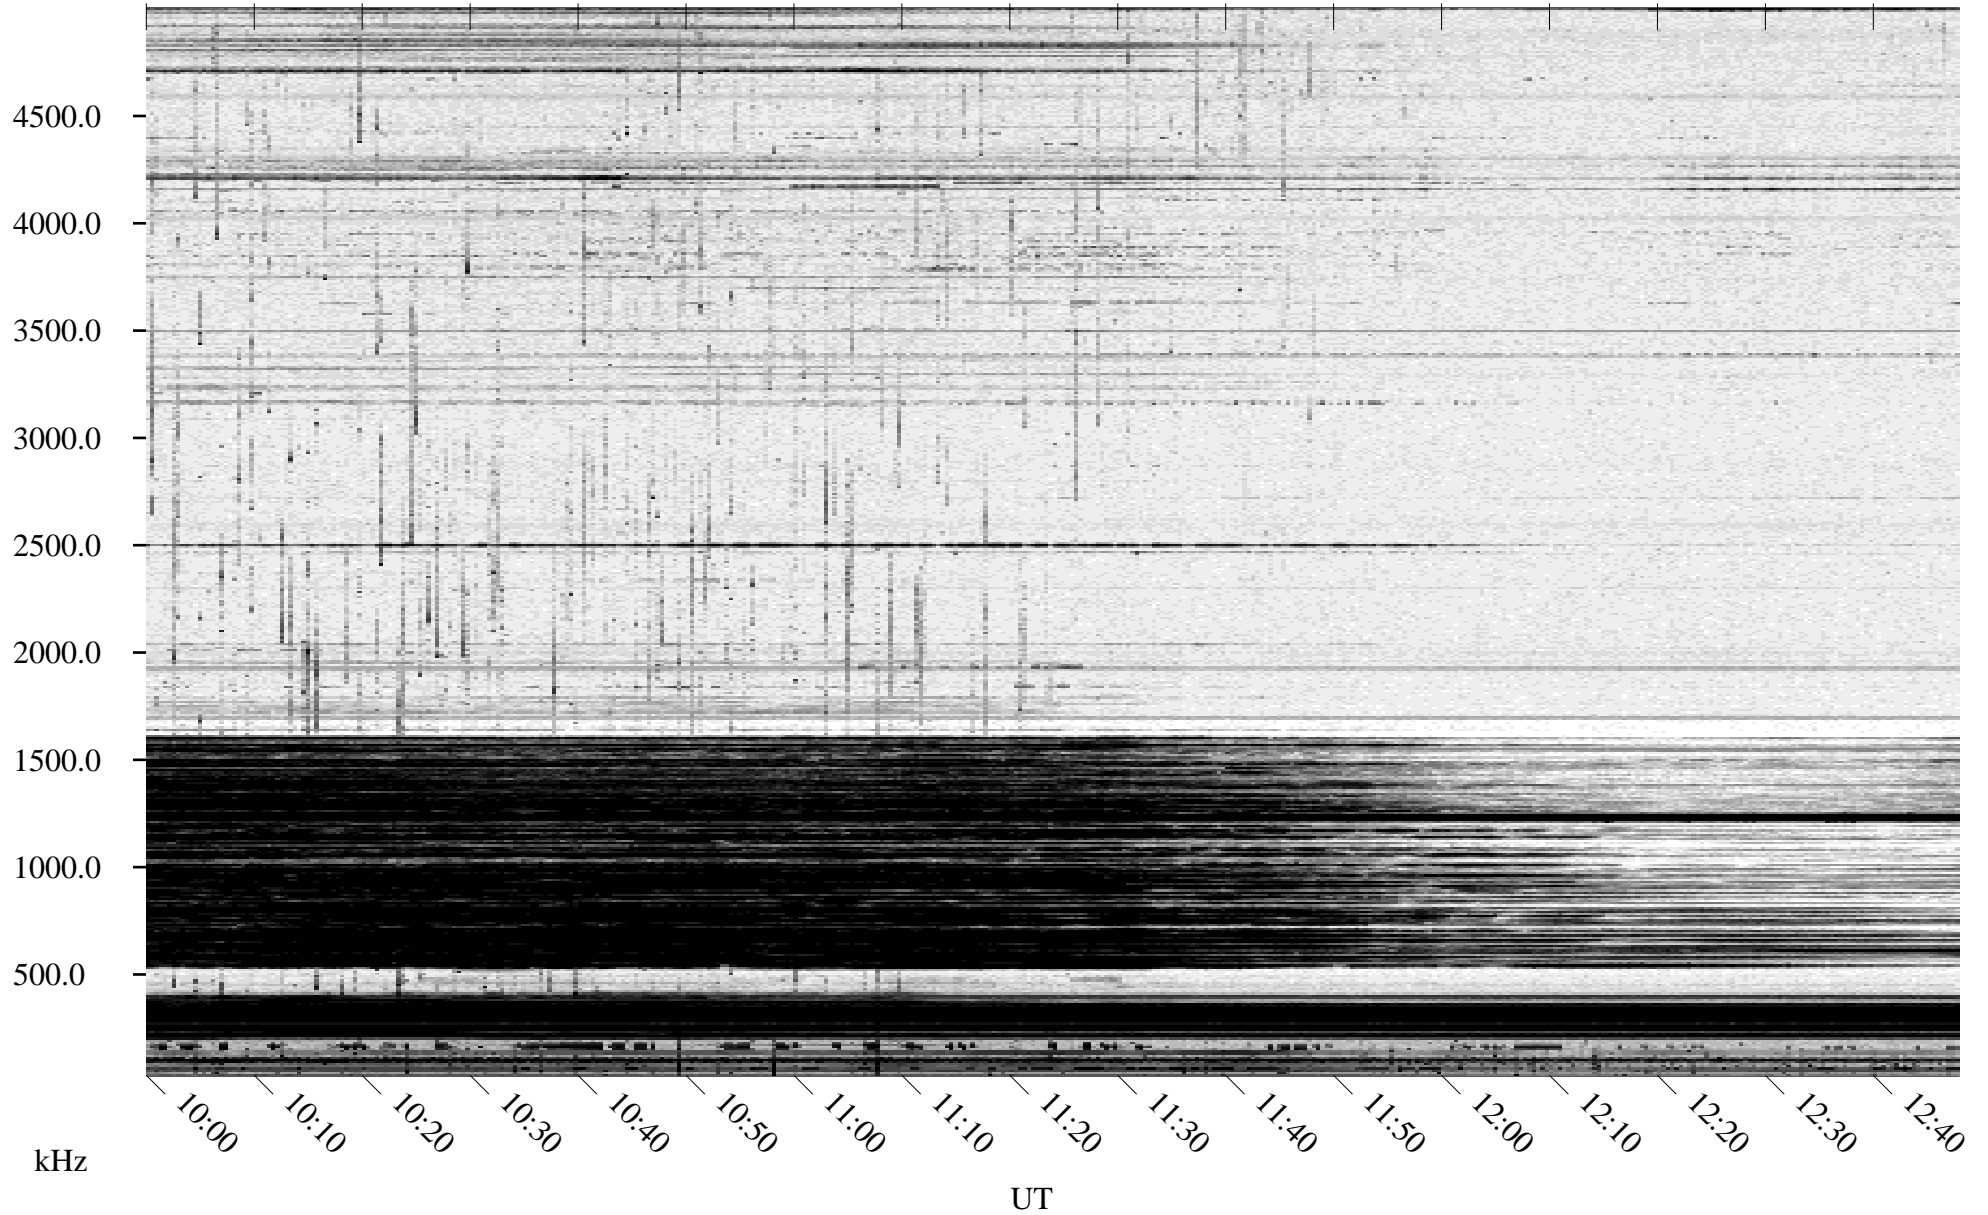

# 03/24/1996 Churchill, Manitoba

Linear Scale    Black = 161    White = 15

ch96083l.r00m max\_12

Page 5

# 03/24/1996 Churchill, Manitoba

Linear Scale    Black = 161    White = 15

ch96083l.r00m max\_12

Page 6

# 03/24/1996 Churchill, Manitoba

Linear Scale    Black = 161    White = 15

ch96083l.r00m max\_12

Page 7