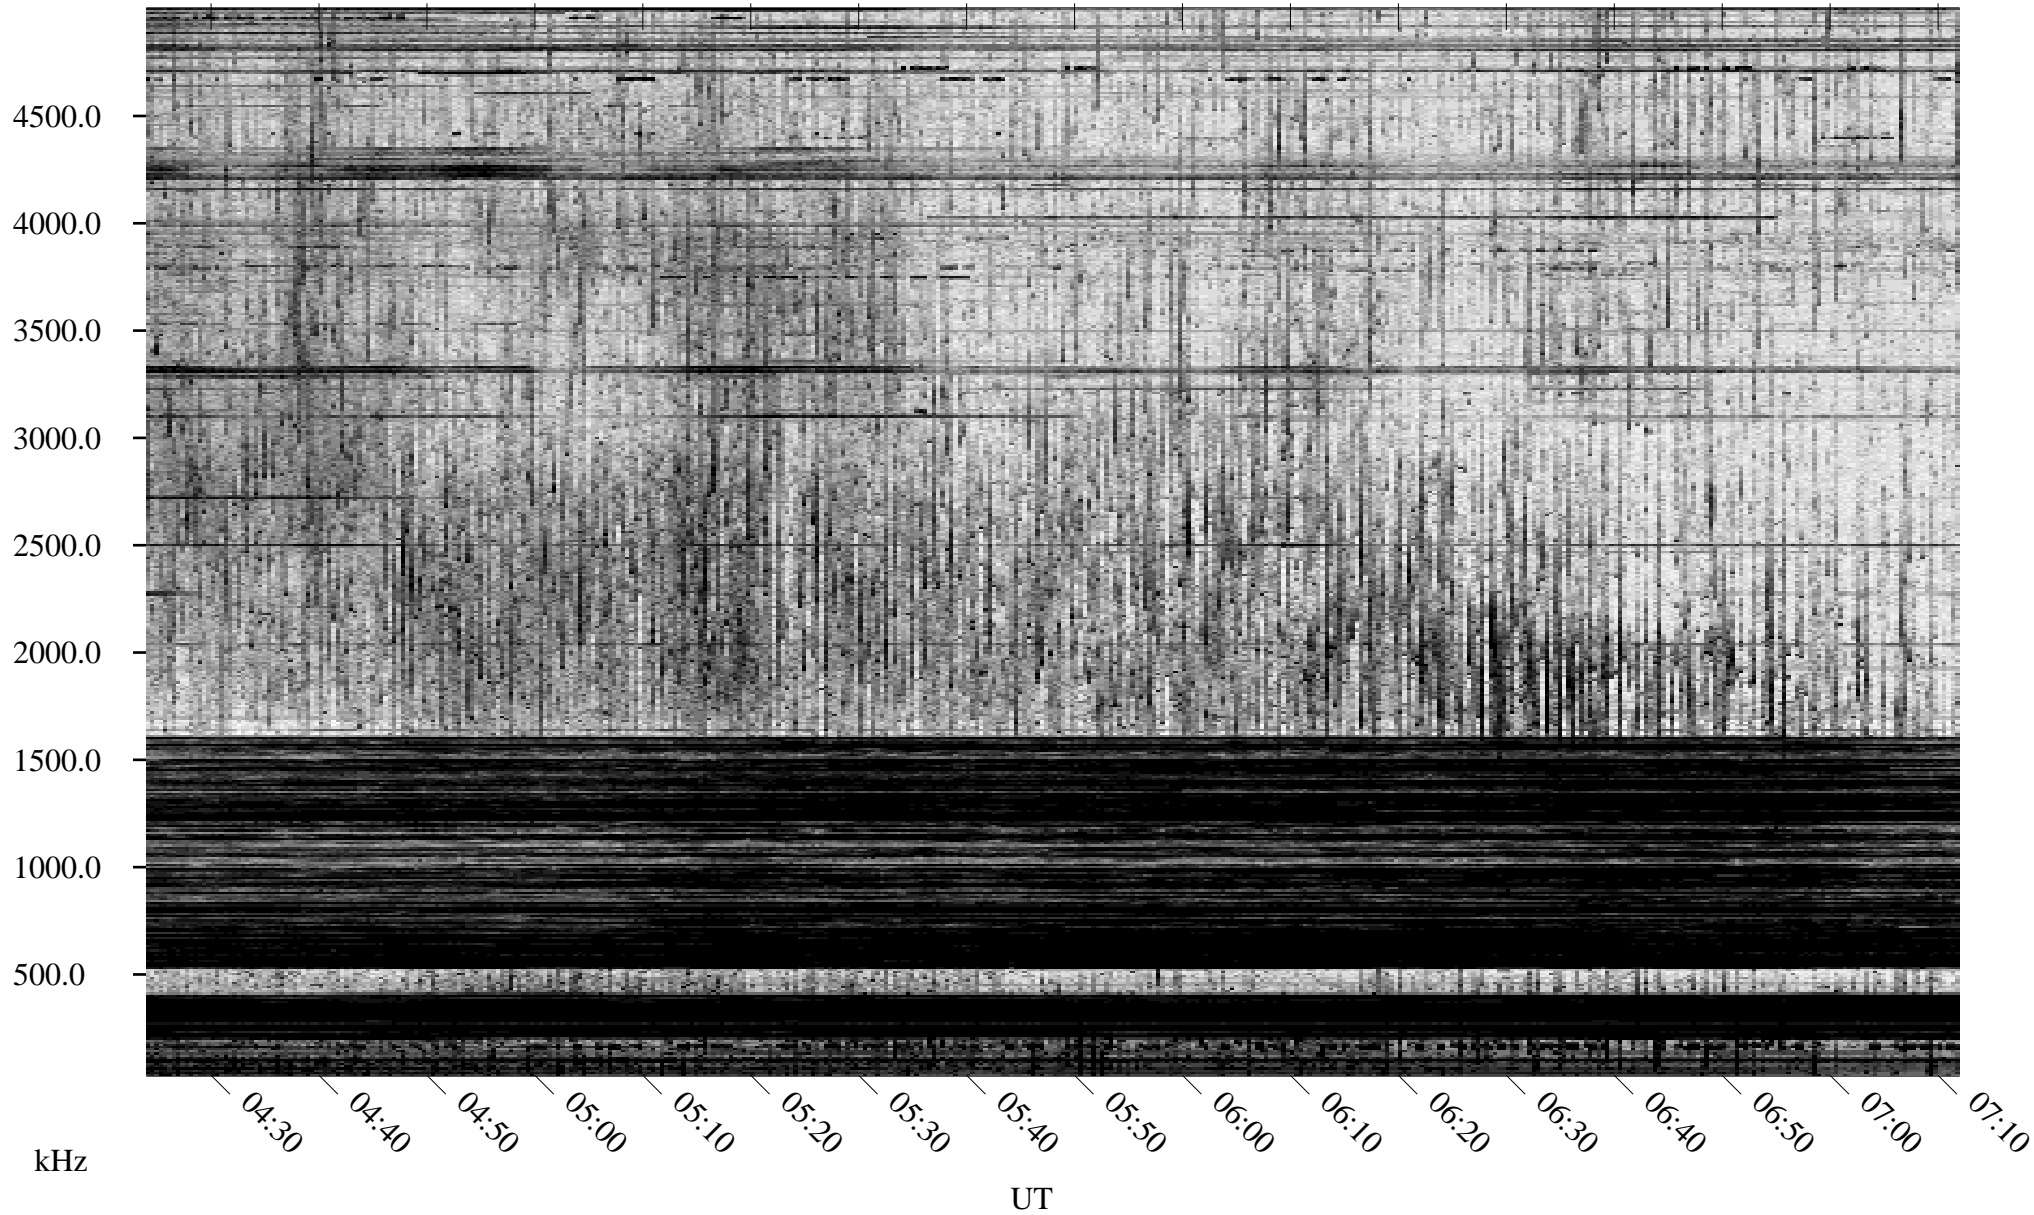

# 03/23/1996 Churchill, Manitoba

Linear Scale    Black = 161    White = 15

ch96083l.r00m max\_12

# 03/23/1996 Churchill, Manitoba

Linear Scale    Black = 161    White = 15

ch96083l.r00m max\_12

Page 2

# 03/24/1996 Churchill, Manitoba

Linear Scale Black = 161 White = 15

ch96083l.r00m max\_12

Page 3

# 03/24/1996 Churchill, Manitoba

Linear Scale    Black = 161    White = 15

ch96083l.r00m max\_12

Page 4