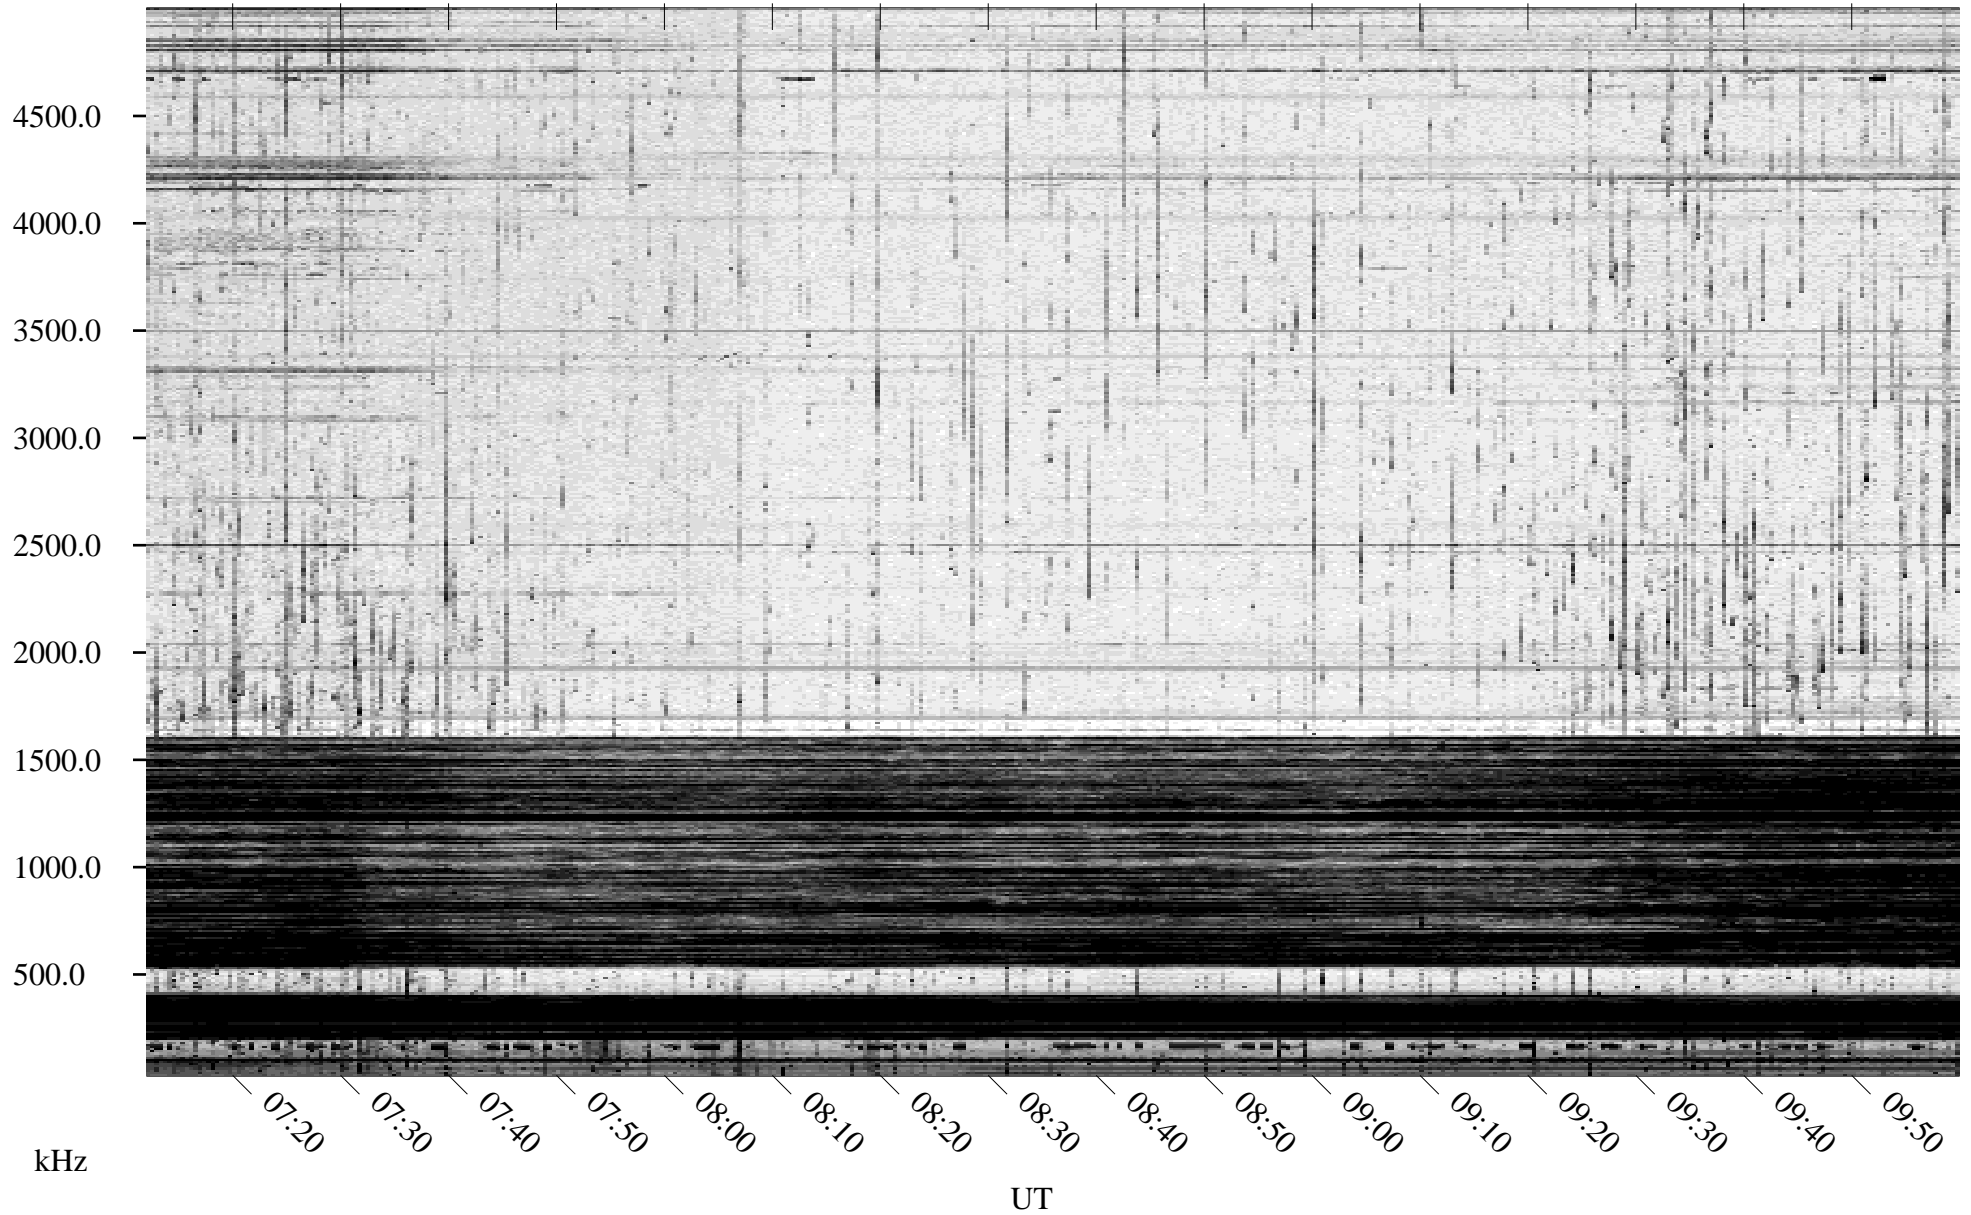

# 03/23/1996 Churchill, Manitoba

Linear Scale    Black = 161    White = 15

ch96083l.r00m max\_12

# 03/24/1996 Churchill, Manitoba

Linear Scale    Black = 161    White = 15

ch96083l.r00m max\_12

Page 4

# 03/24/1996 Churchill, Manitoba

Linear Scale    Black = 161    White = 15

ch96083l.r00m max\_12

Page 5

# 03/24/1996 Churchill, Manitoba

Linear Scale    Black = 161    White = 15

ch96083l.r00m max\_12

Page 6