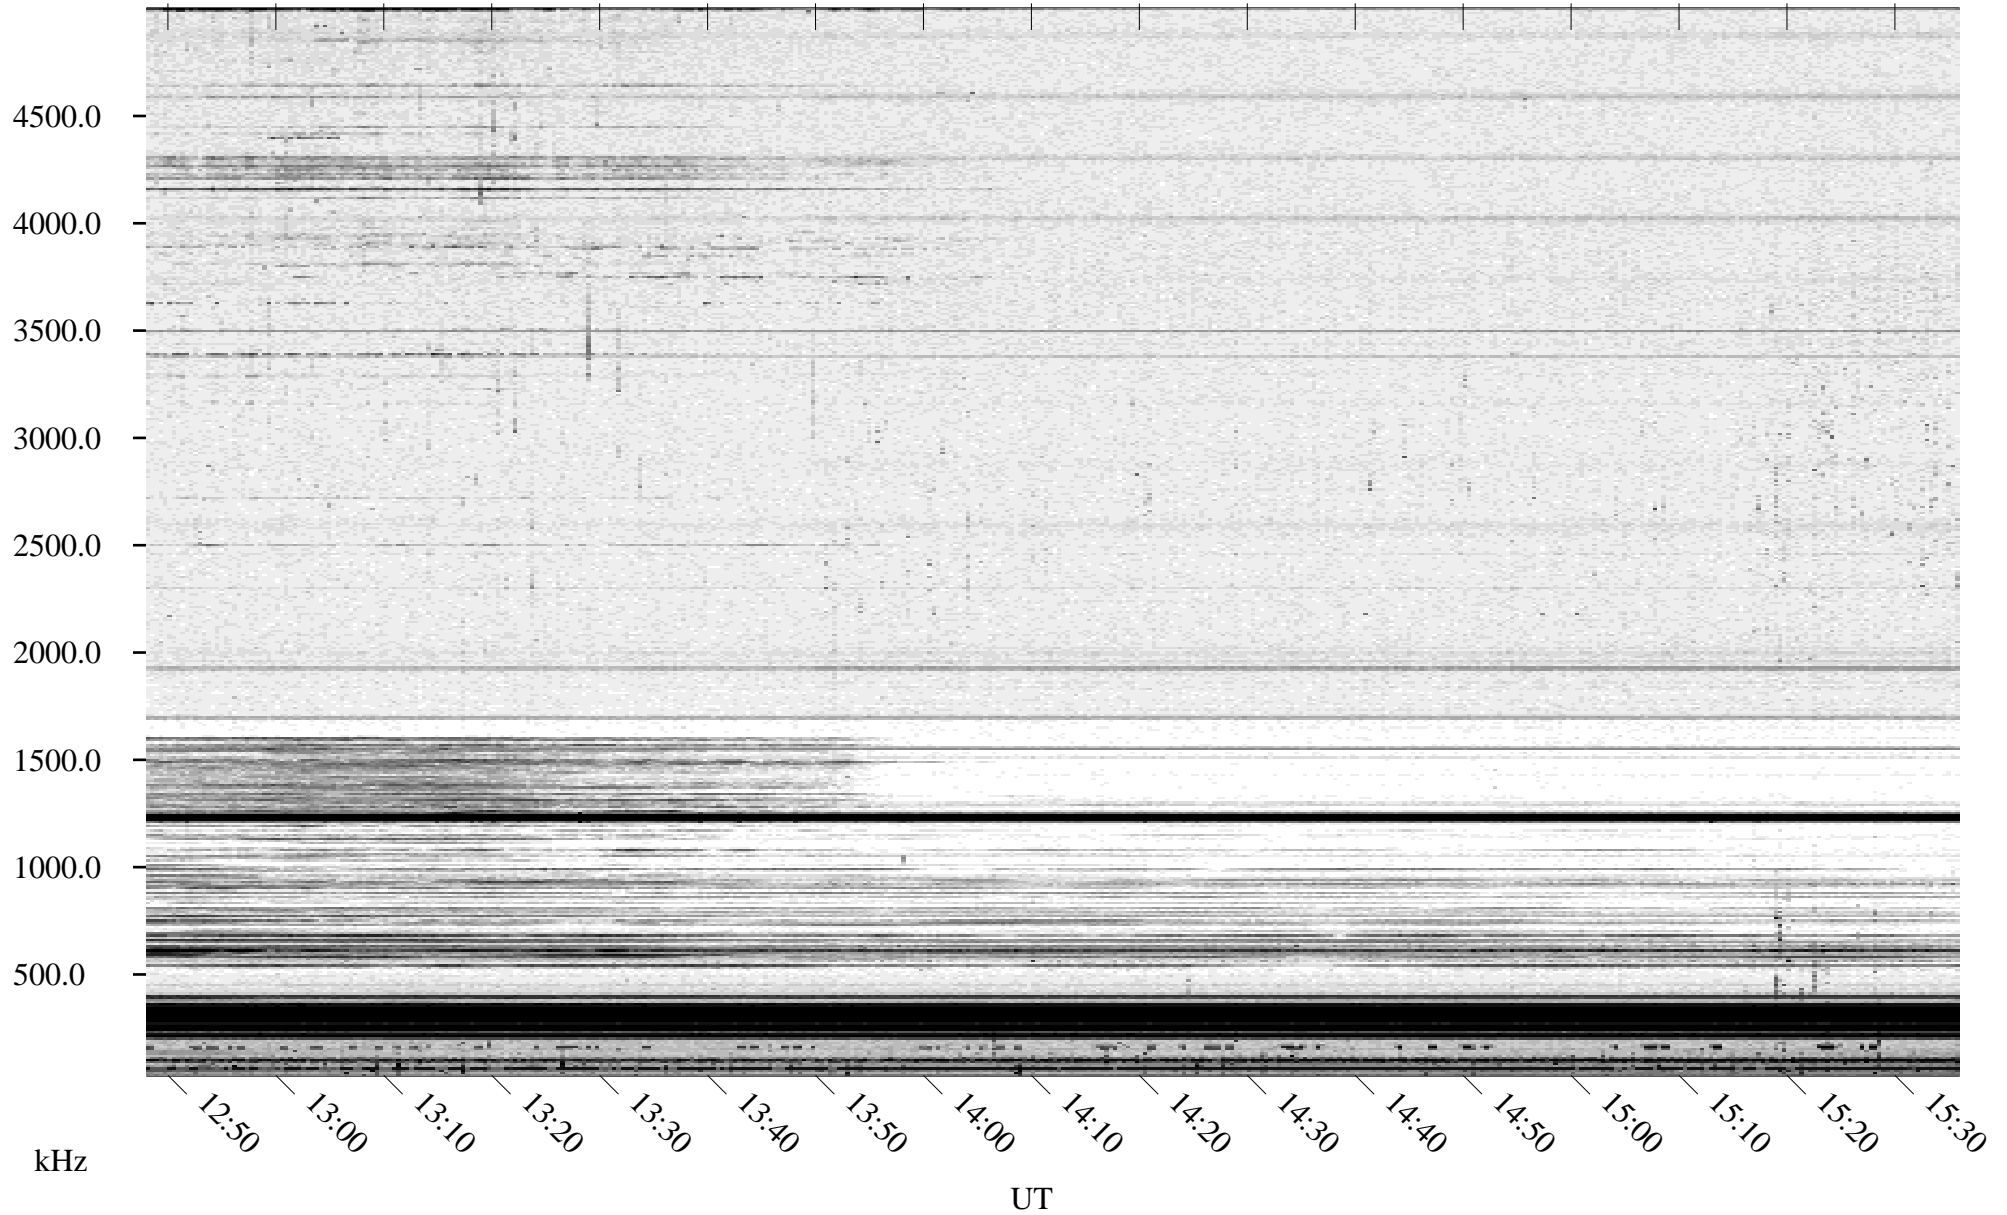

# 03/24/1996 Churchill, Manitoba

Linear Scale    Black = 161    White = 15

ch96083l.r00m max\_12

Page 6

# 03/24/1996 Churchill, Manitoba

Linear Scale    Black = 161    White = 15

ch96083l.r00m max\_12

Page 7