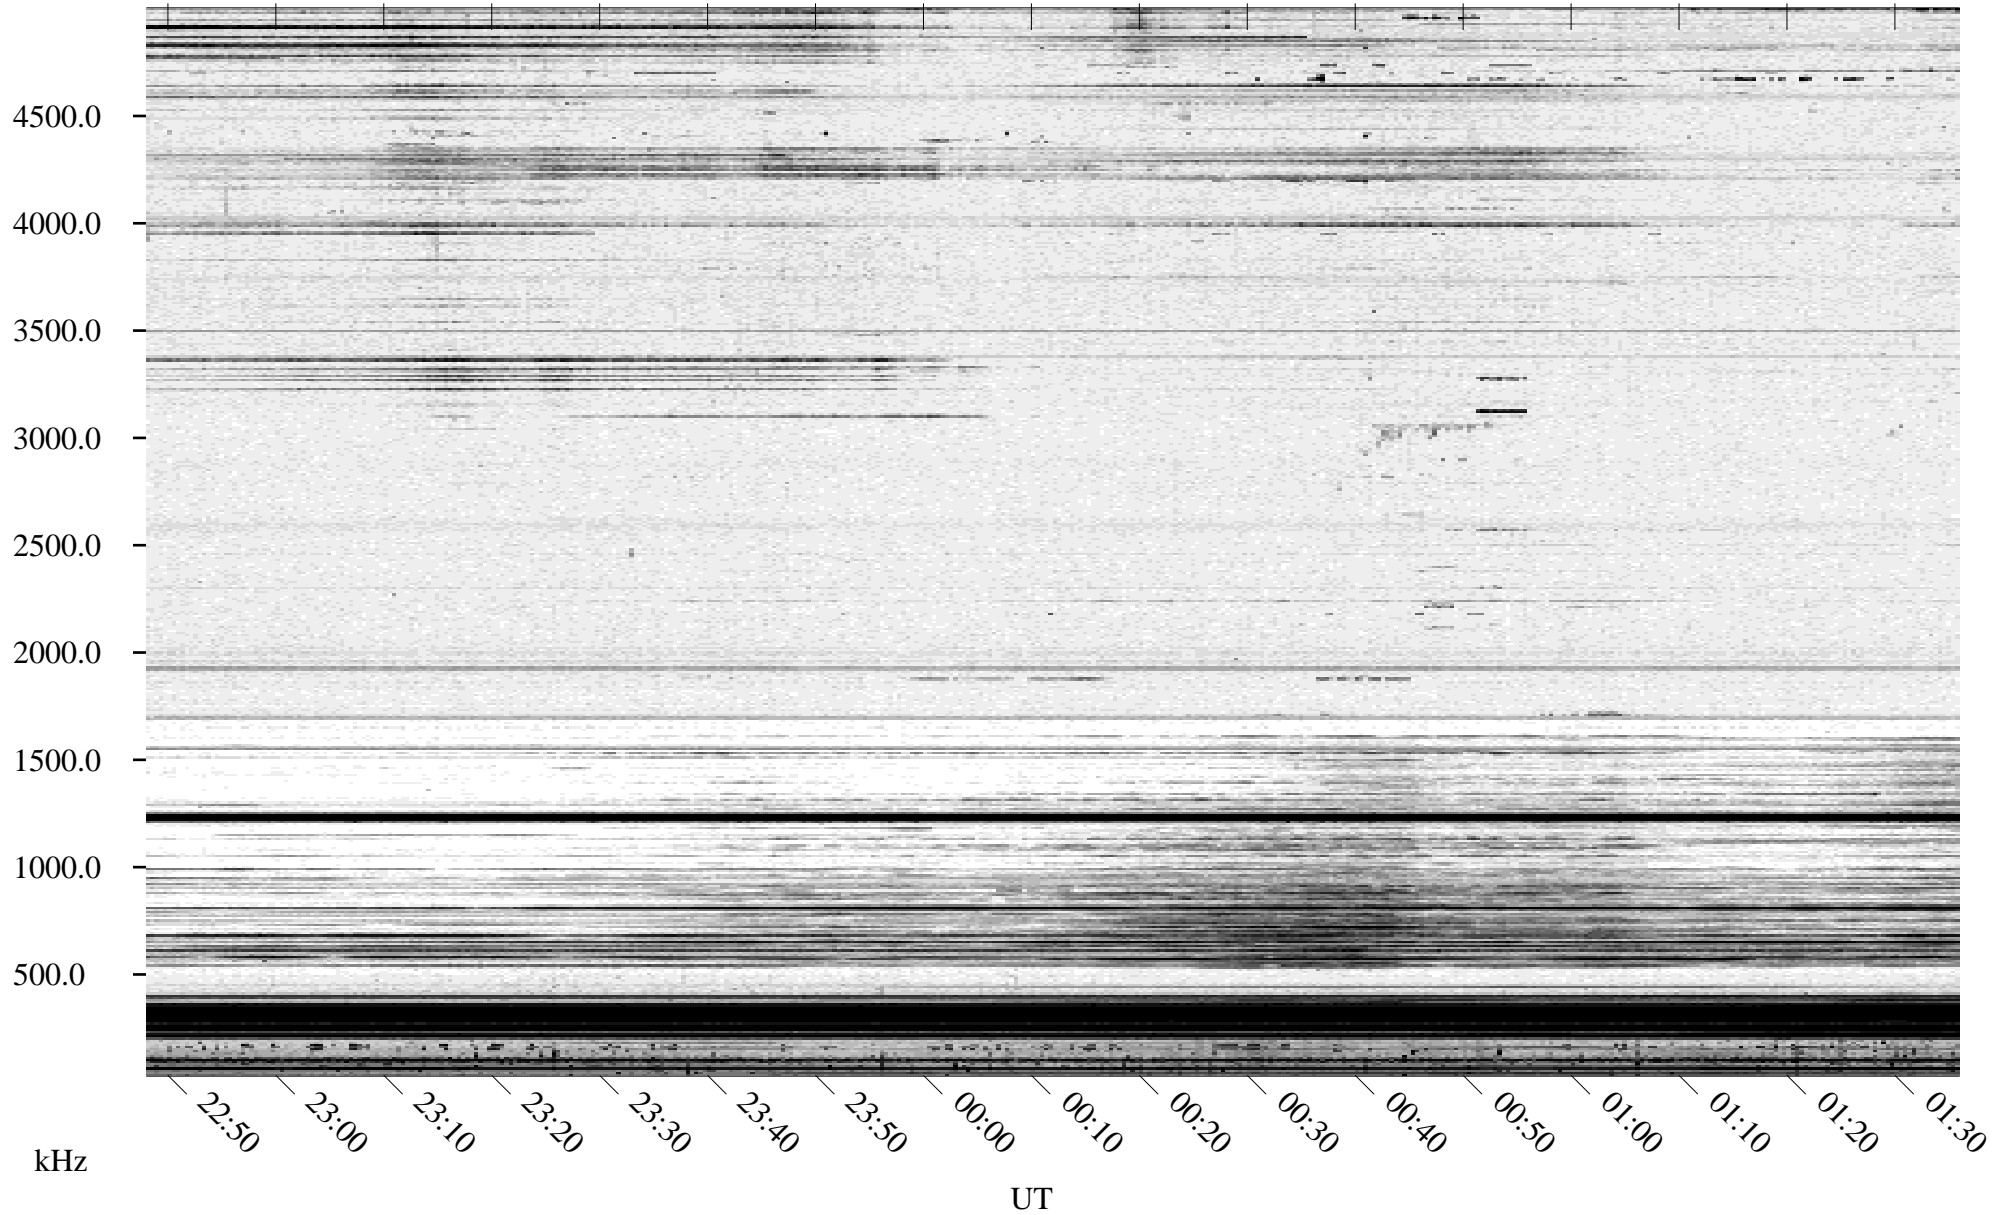

# 03/23/1996 Churchill, Manitoba

Linear Scale    Black = 161    White = 15

ch96083l.r00m max\_12

# 03/23/1996 Churchill, Manitoba

Linear Scale    Black = 161    White = 15

ch96083l.r00m max\_12

Page 2

# 03/24/1996 Churchill, Manitoba

Linear Scale Black = 161 White = 15

ch96083l.r00m max\_12

Page 3

# 03/24/1996 Churchill, Manitoba

Linear Scale    Black = 161    White = 15

ch96083l.r00m max\_12

Page 4