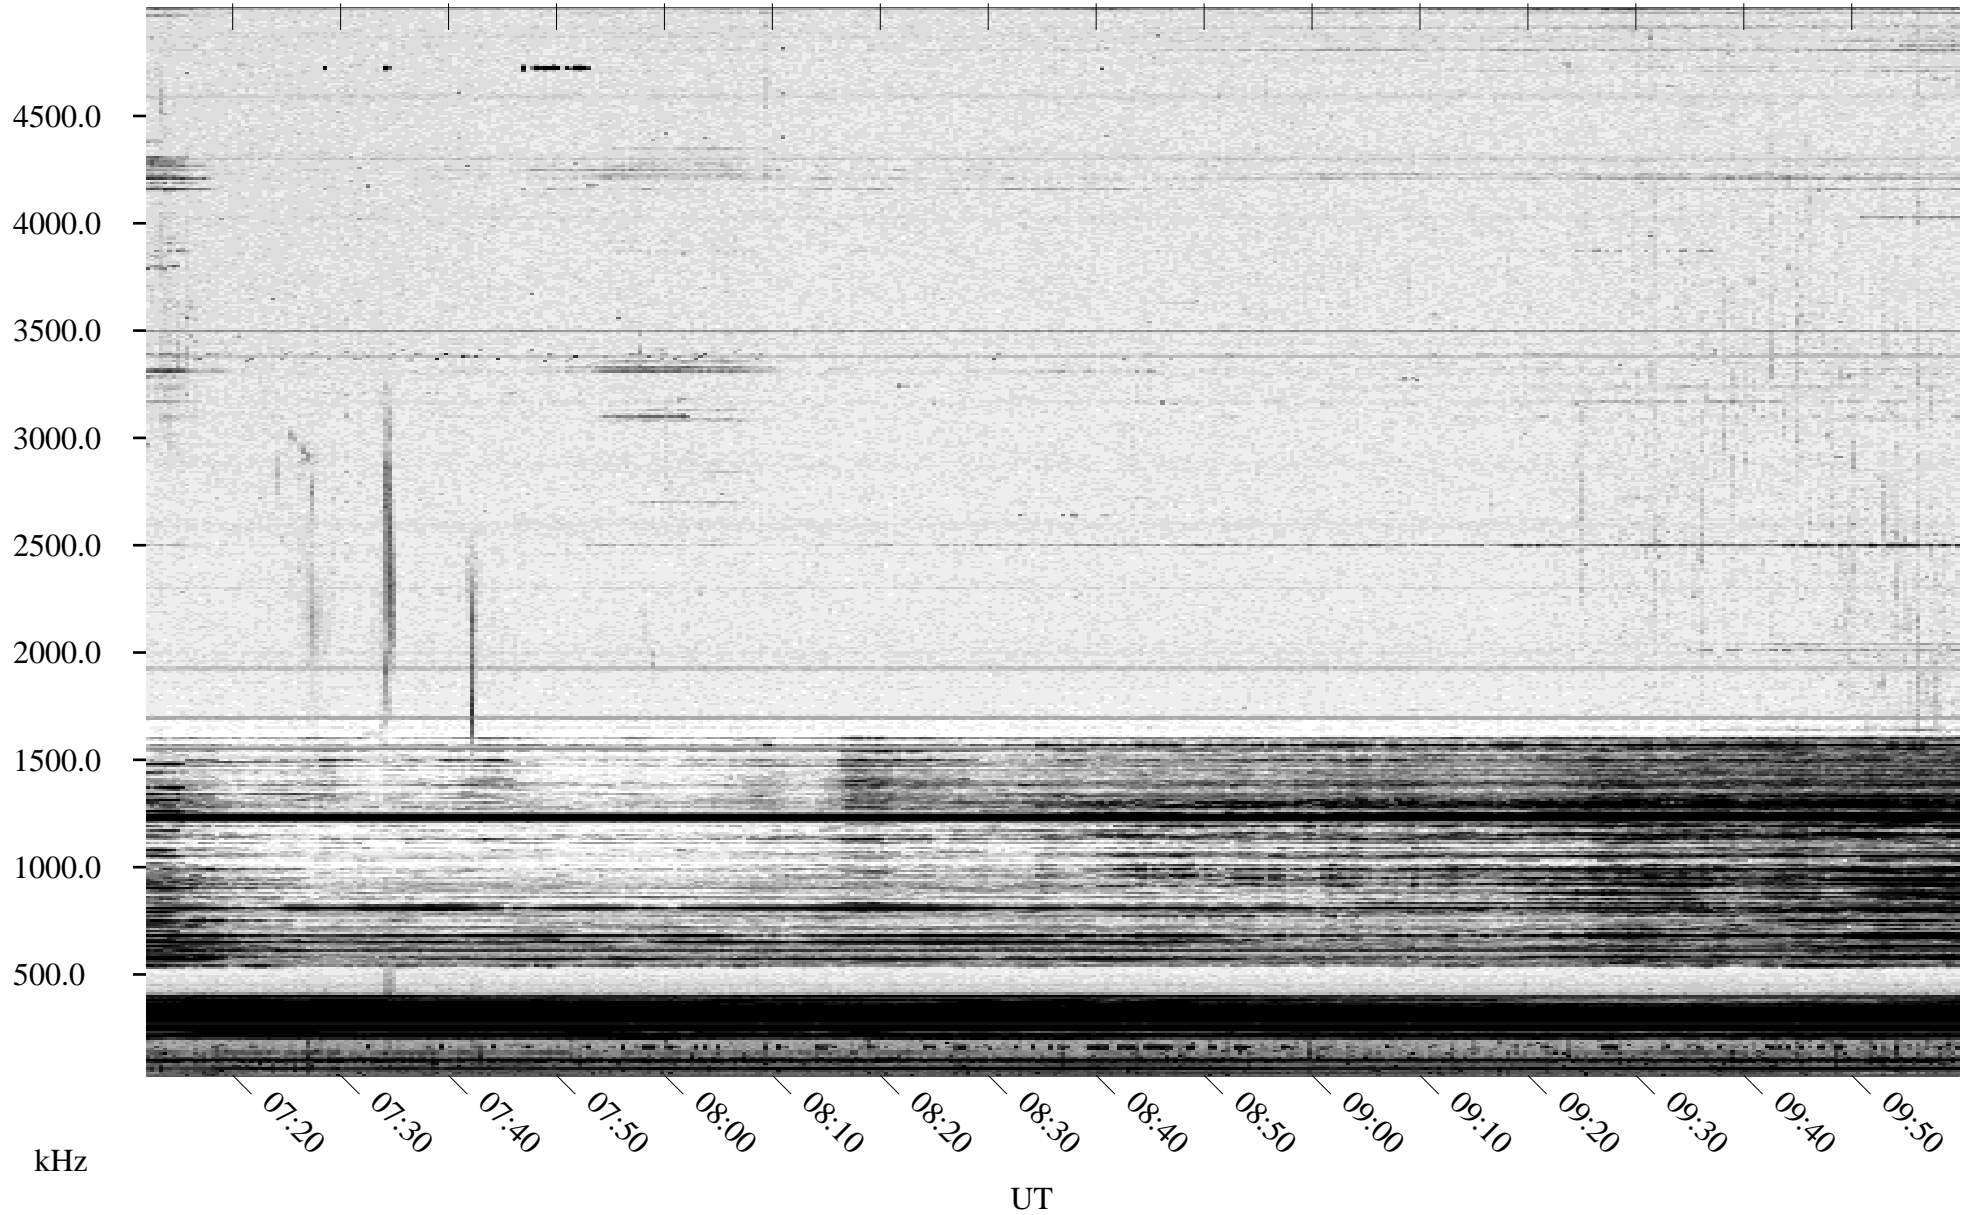

03/24/1996 Churchill, Manitoba

Linear Scale Black = 161 White = 15

ch96084l.r00m max_12

Page 1

03/24/1996 Churchill, Manitoba

Linear Scale Black = 161 White = 15

ch96084l.r00m max_12

Page 2

03/25/1996 Churchill, Manitoba

Linear Scale Black = 161 White = 15

ch96084l.r00m max_12

Page 3

03/25/1996 Churchill, Manitoba

Linear Scale Black = 161 White = 15

ch96084l.r00m max_12

Page 4

03/25/1996 Churchill, Manitoba

Linear Scale Black = 161 White = 15

ch96084l.r00m max_12

Page 5

03/25/1996 Churchill, Manitoba

Linear Scale Black = 161 White = 15

ch96084l.r00m max_12

Page 6

03/25/1996 Churchill, Manitoba

Linear Scale Black = 161 White = 15

ch96084l.r00m max_12

Page 7

03/25/1996 Churchill, Manitoba

Linear Scale Black = 161 White = 15

ch96084l.r00m max_12

Page 8