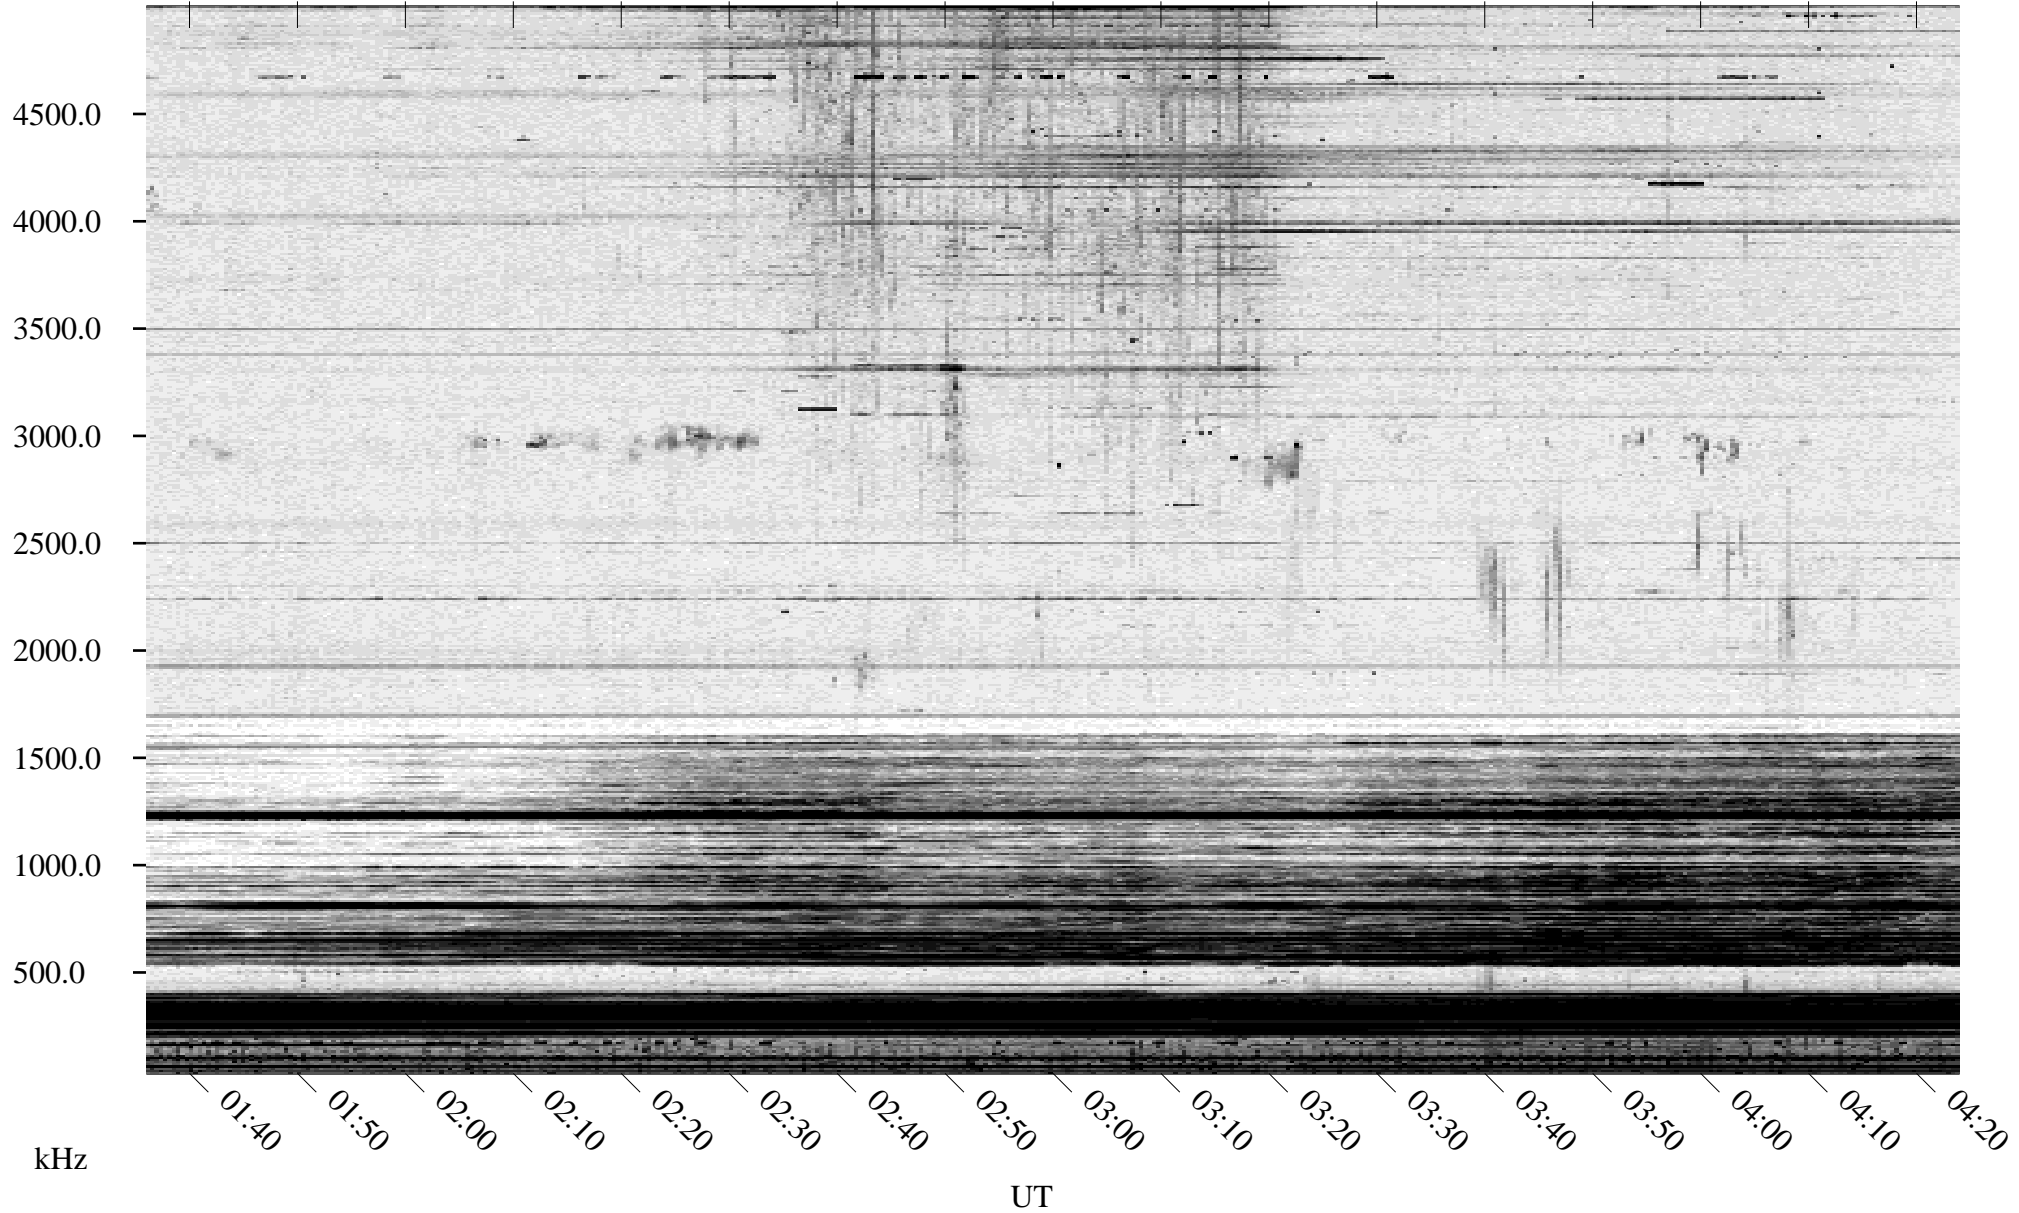

03/24/1996 Churchill, Manitoba

Linear Scale Black = 161 White = 15

ch96084l.r00m max_12

Page 1

03/24/1996 Churchill, Manitoba

Linear Scale Black = 161 White = 15

ch96084l.r00m max_12

Page 2

03/25/1996 Churchill, Manitoba

Linear Scale Black = 161 White = 15

ch96084l.r00m max_12

Page 3

03/25/1996 Churchill, Manitoba

Linear Scale Black = 161 White = 15

ch96084l.r00m max_12

Page 4

03/25/1996 Churchill, Manitoba

Linear Scale Black = 161 White = 15

ch96084l.r00m max_12

Page 5

03/25/1996 Churchill, Manitoba

Linear Scale Black = 161 White = 15

ch96084l.r00m max_12

Page 6

03/25/1996 Churchill, Manitoba

Linear Scale Black = 161 White = 15

ch96084l.r00m max_12

Page 7

03/25/1996 Churchill, Manitoba

Linear Scale Black = 161 White = 15

ch96084l.r00m max_12

Page 8