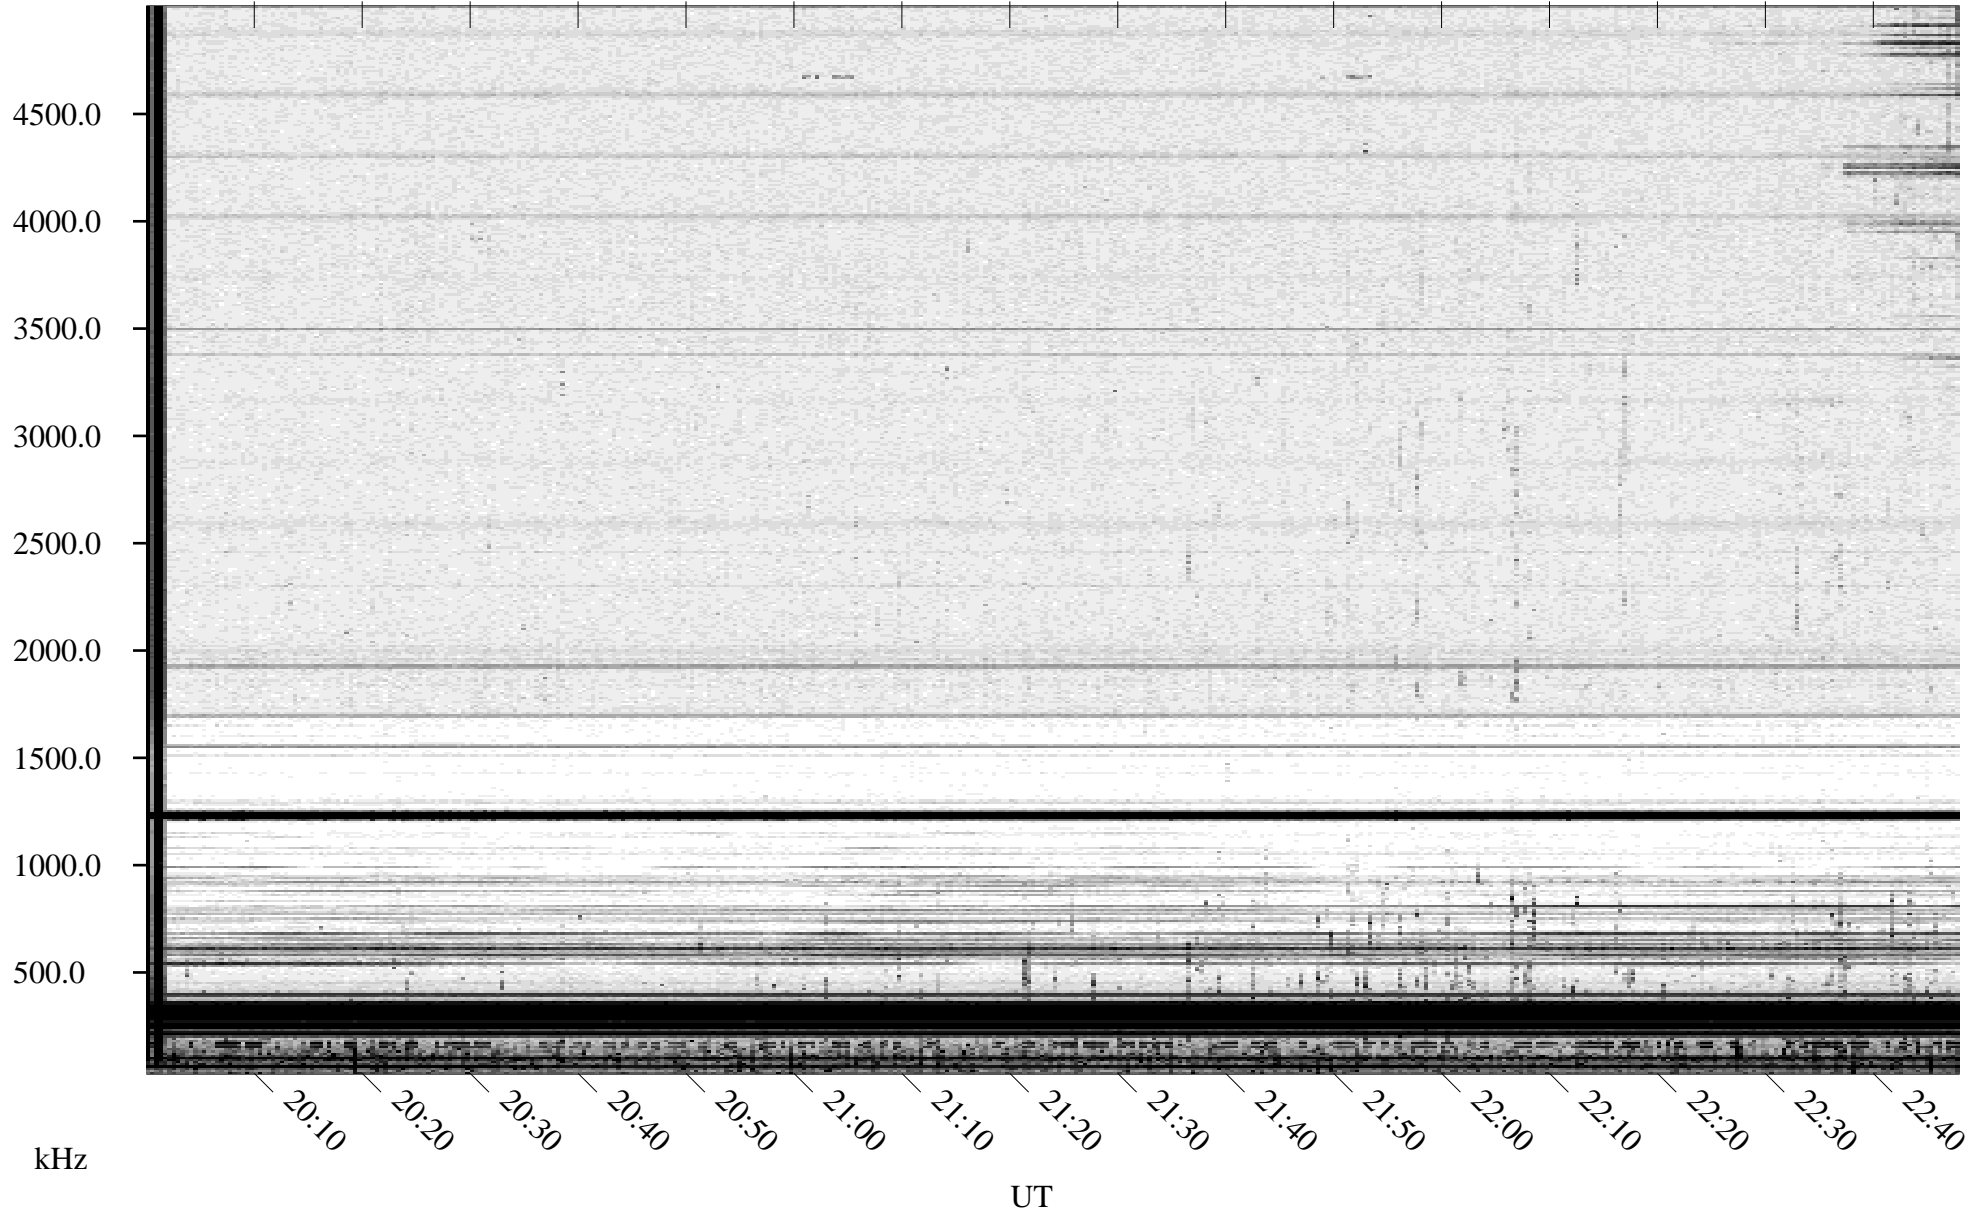

03/24/1996 Churchill, Manitoba

Linear Scale Black = 161 White = 15

ch96084l.r00m max_12

Page 1

03/24/1996 Churchill, Manitoba

Linear Scale Black = 161 White = 15

ch96084l.r00m max_12

Page 2

03/25/1996 Churchill, Manitoba

Linear Scale Black = 161 White = 15

ch96084l.r00m max_12

Page 3

03/25/1996 Churchill, Manitoba

Linear Scale Black = 161 White = 15

ch96084l.r00m max_12

Page 4

03/25/1996 Churchill, Manitoba

Linear Scale Black = 161 White = 15

ch96084l.r00m max_12

Page 5

03/25/1996 Churchill, Manitoba

Linear Scale Black = 161 White = 15

ch96084l.r00m max_12

Page 6

03/25/1996 Churchill, Manitoba

Linear Scale Black = 161 White = 15

ch96084l.r00m max_12

Page 7

03/25/1996 Churchill, Manitoba

Linear Scale Black = 161 White = 15

ch96084l.r00m max_12

Page 8