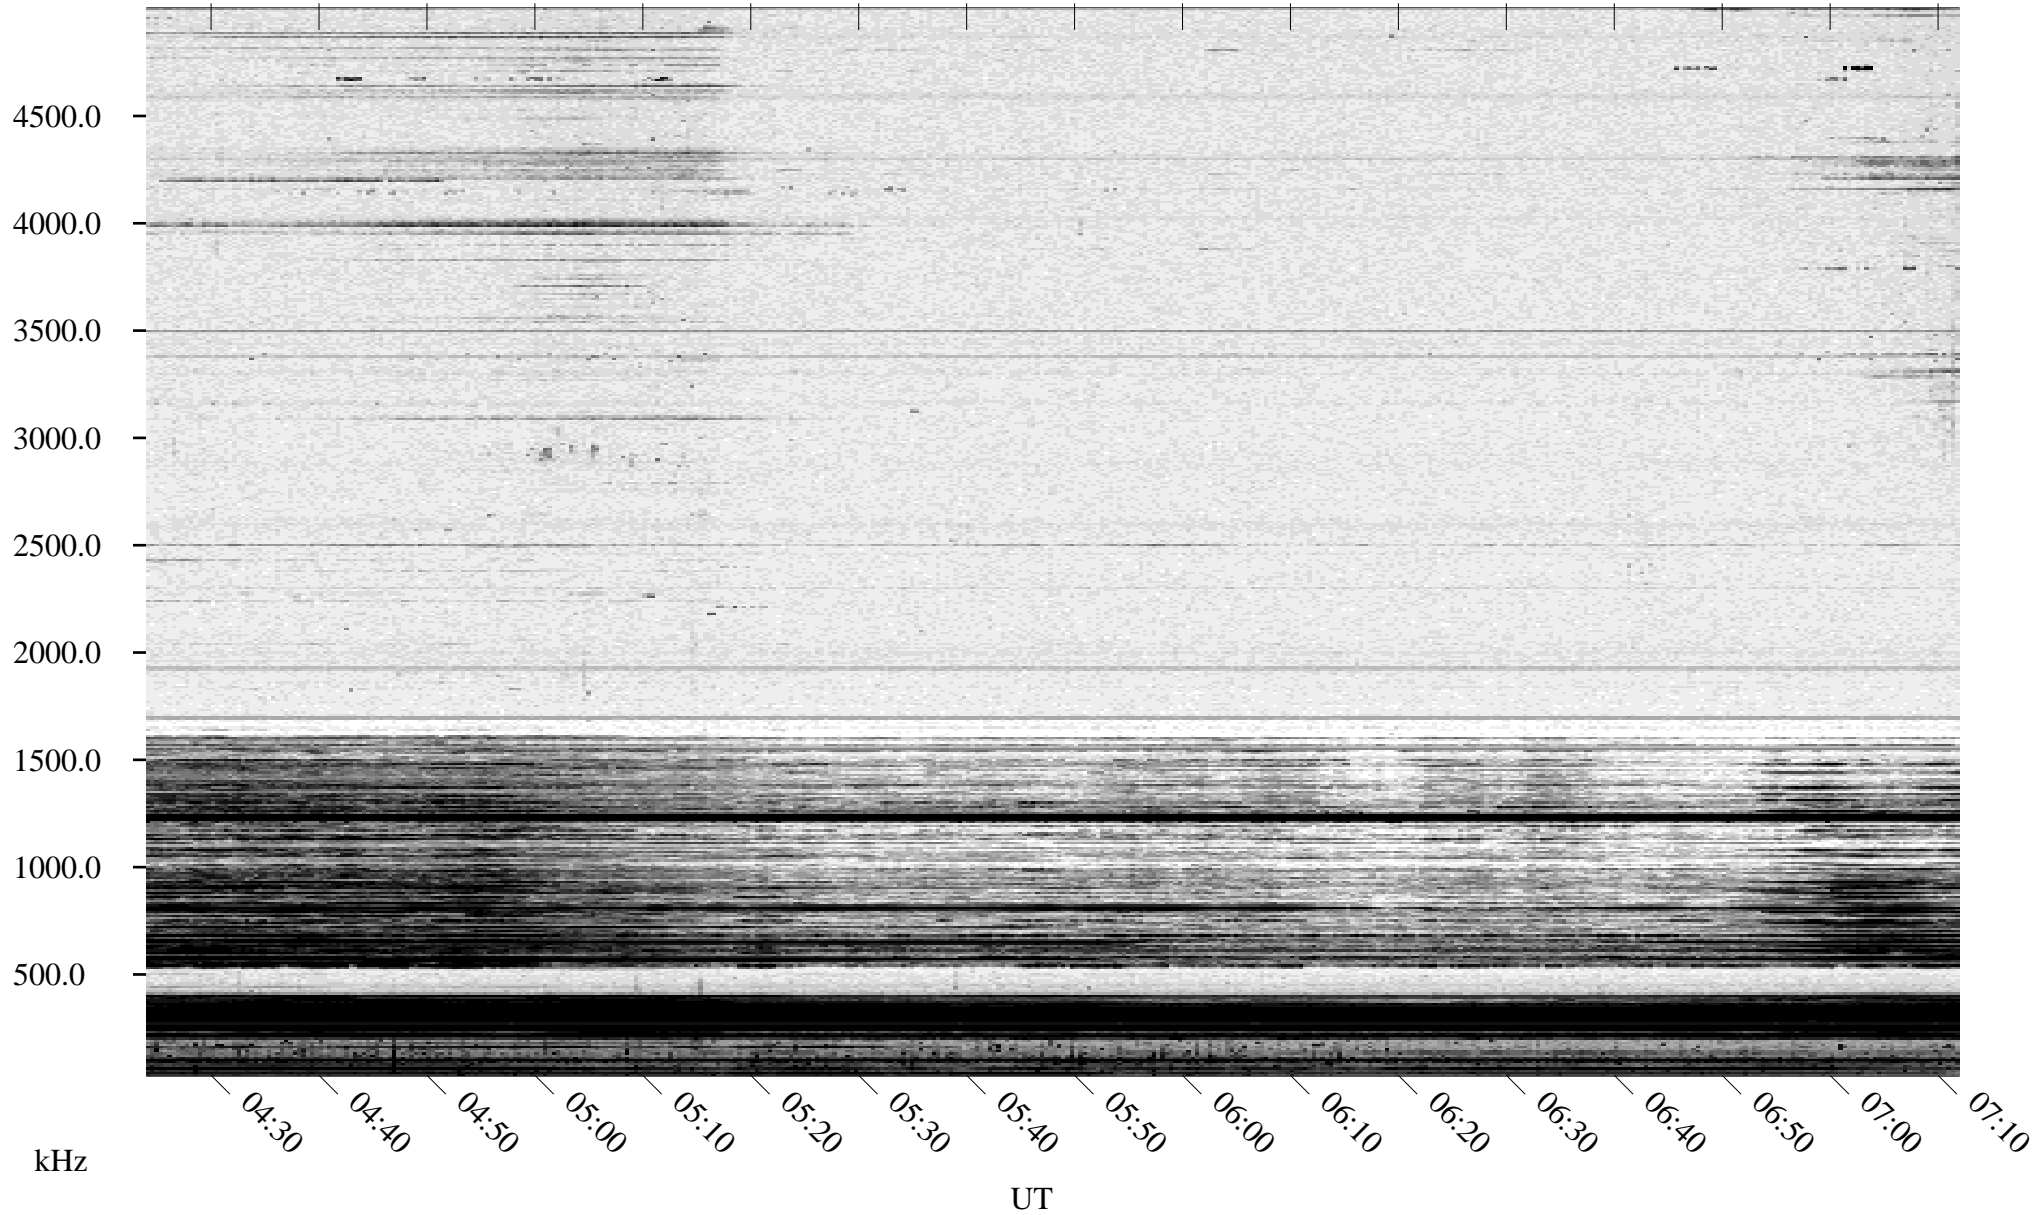

03/24/1996 Churchill, Manitoba

Linear Scale Black = 161 White = 15

ch96084l.r00m max_12

Page 1

03/24/1996 Churchill, Manitoba

Linear Scale Black = 161 White = 15

ch96084l.r00m max_12

Page 2

03/25/1996 Churchill, Manitoba

Linear Scale Black = 161 White = 15

ch96084l.r00m max_12

Page 3

03/25/1996 Churchill, Manitoba

Linear Scale Black = 161 White = 15

ch96084l.r00m max_12

Page 4

03/25/1996 Churchill, Manitoba

Linear Scale Black = 161 White = 15

ch96084l.r00m max_12

Page 5

03/25/1996 Churchill, Manitoba

Linear Scale Black = 161 White = 15

ch96084l.r00m max_12

Page 6

03/25/1996 Churchill, Manitoba

Linear Scale Black = 161 White = 15

ch96084l.r00m max_12

Page 7

03/25/1996 Churchill, Manitoba

Linear Scale Black = 161 White = 15

ch96084l.r00m max_12

Page 8