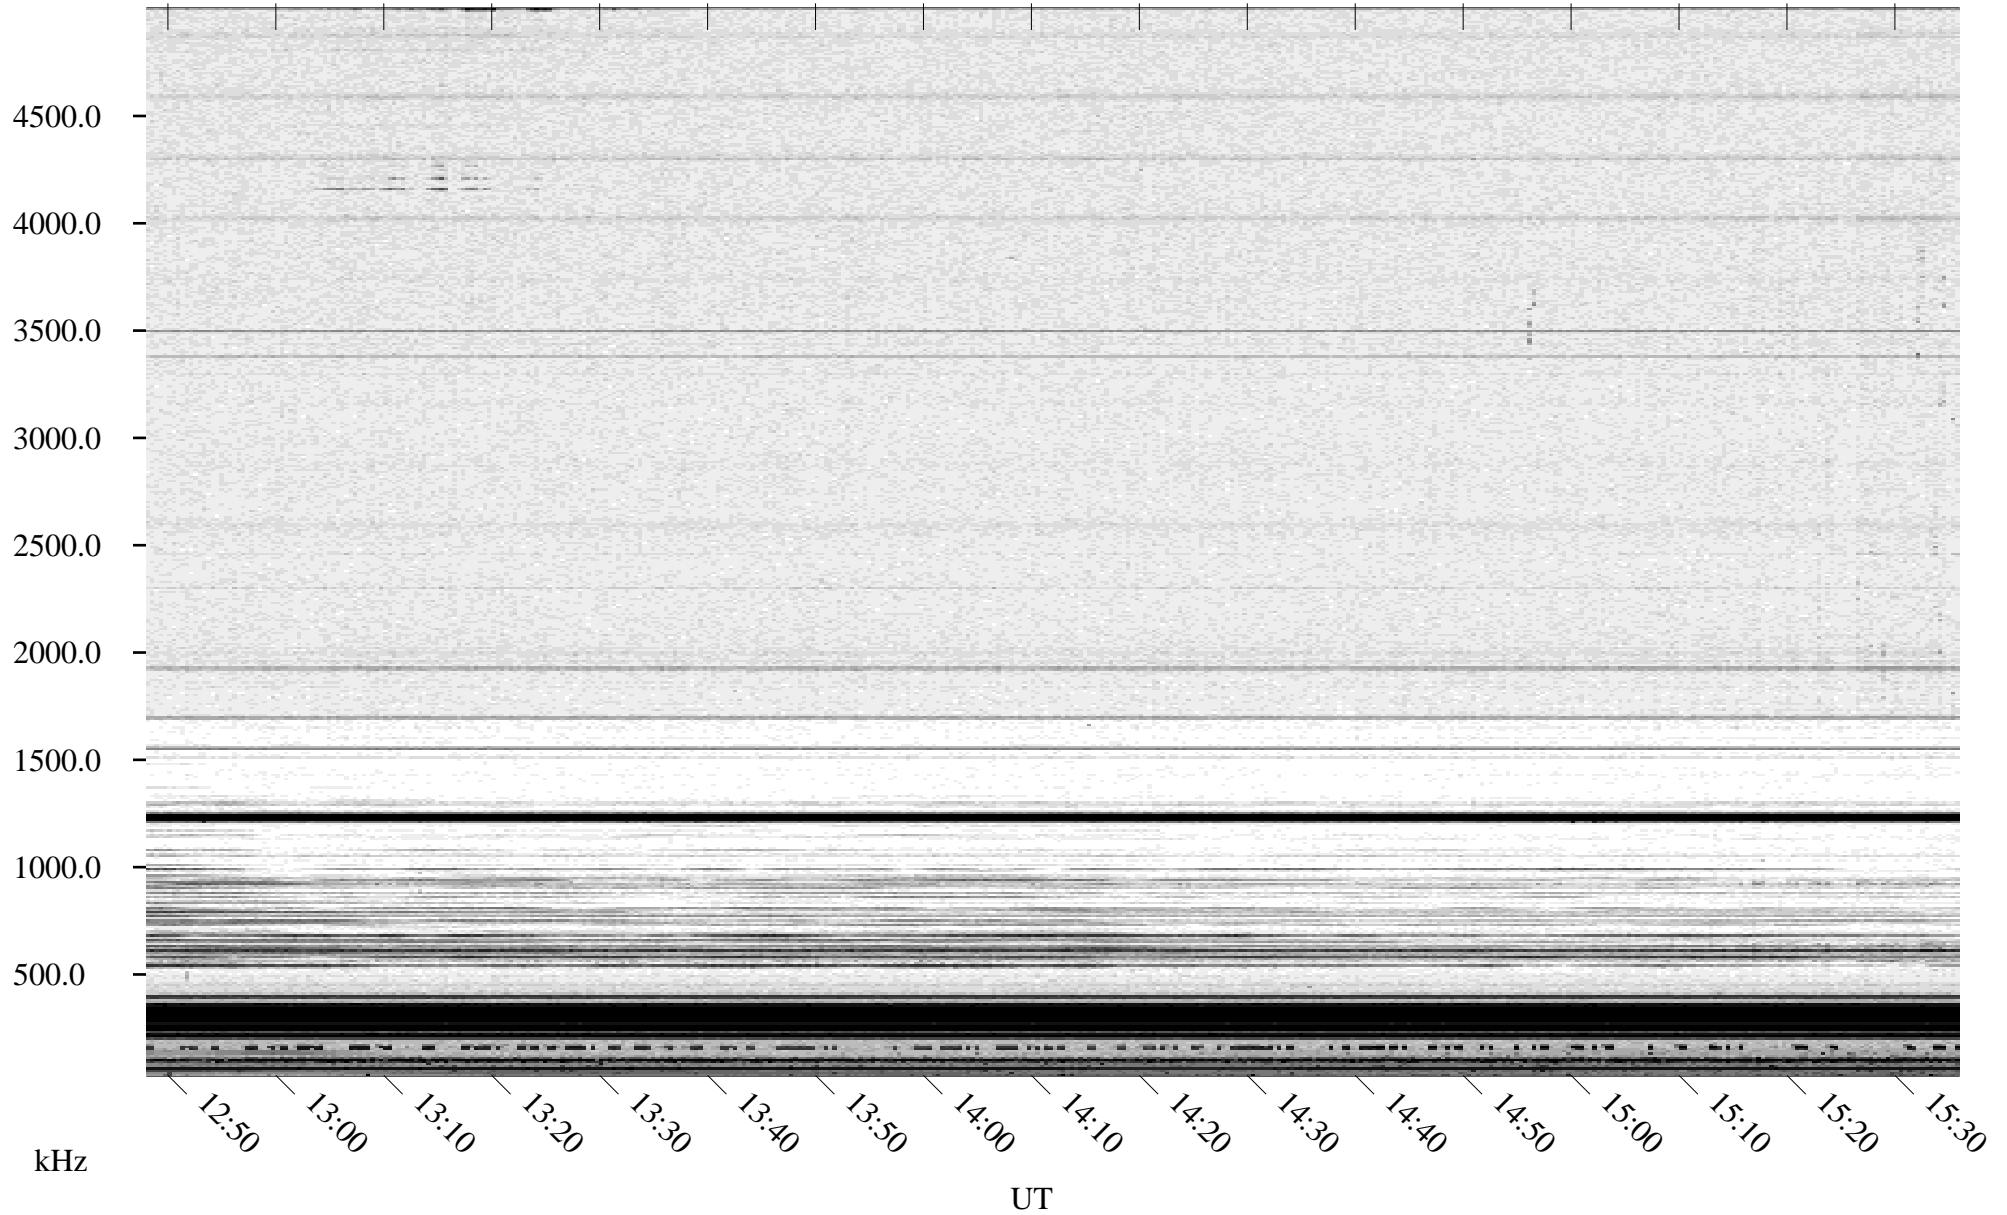

03/24/1996 Churchill, Manitoba

Linear Scale Black = 161 White = 15

ch96084l.r00m max_12

Page 1

03/24/1996 Churchill, Manitoba

Linear Scale Black = 161 White = 15

ch96084l.r00m max_12

Page 2

03/25/1996 Churchill, Manitoba

Linear Scale Black = 161 White = 15

ch96084l.r00m max_12

Page 3

03/25/1996 Churchill, Manitoba

Linear Scale Black = 161 White = 15

ch96084l.r00m max_12

Page 4

03/25/1996 Churchill, Manitoba

Linear Scale Black = 161 White = 15

ch96084l.r00m max_12

Page 5

03/25/1996 Churchill, Manitoba

Linear Scale Black = 161 White = 15

ch96084l.r00m max_12

Page 6

03/25/1996 Churchill, Manitoba

Linear Scale Black = 161 White = 15

ch96084l.r00m max_12

Page 7

03/25/1996 Churchill, Manitoba

Linear Scale Black = 161 White = 15

ch96084l.r00m max_12

Page 8