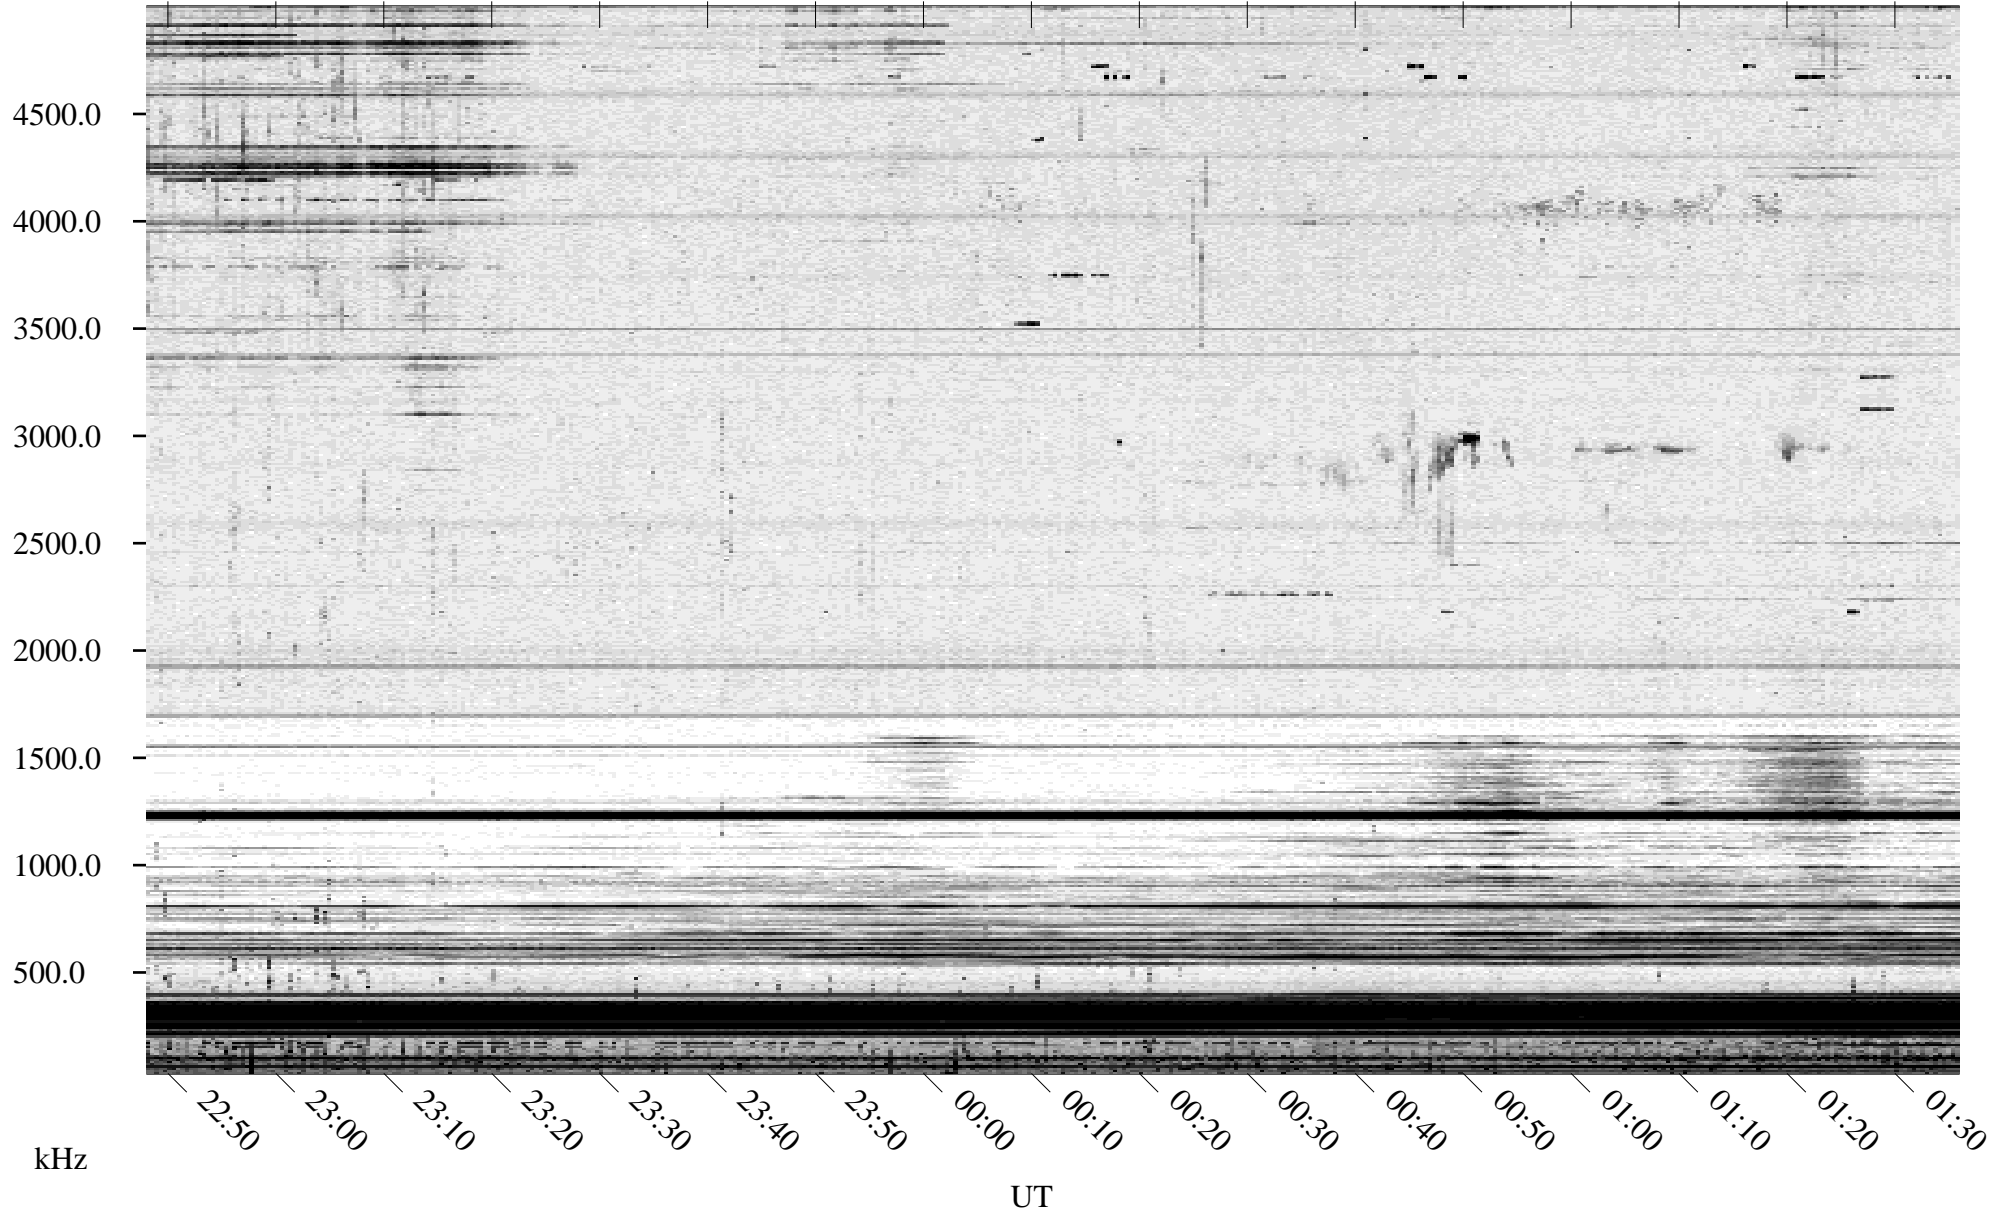

03/24/1996 Churchill, Manitoba

Linear Scale Black = 161 White = 15

ch96084l.r00m max_12

Page 1

03/24/1996 Churchill, Manitoba

Linear Scale Black = 161 White = 15

ch96084l.r00m max_12

Page 2

03/25/1996 Churchill, Manitoba

Linear Scale Black = 161 White = 15

ch96084l.r00m max_12

Page 3

03/25/1996 Churchill, Manitoba

Linear Scale Black = 161 White = 15

ch96084l.r00m max_12

Page 4

03/25/1996 Churchill, Manitoba

Linear Scale Black = 161 White = 15

ch96084l.r00m max_12

Page 5

03/25/1996 Churchill, Manitoba

Linear Scale Black = 161 White = 15

ch96084l.r00m max_12

Page 6

03/25/1996 Churchill, Manitoba

Linear Scale Black = 161 White = 15

ch96084l.r00m max_12

Page 7

03/25/1996 Churchill, Manitoba

Linear Scale Black = 161 White = 15

ch96084l.r00m max_12

Page 8