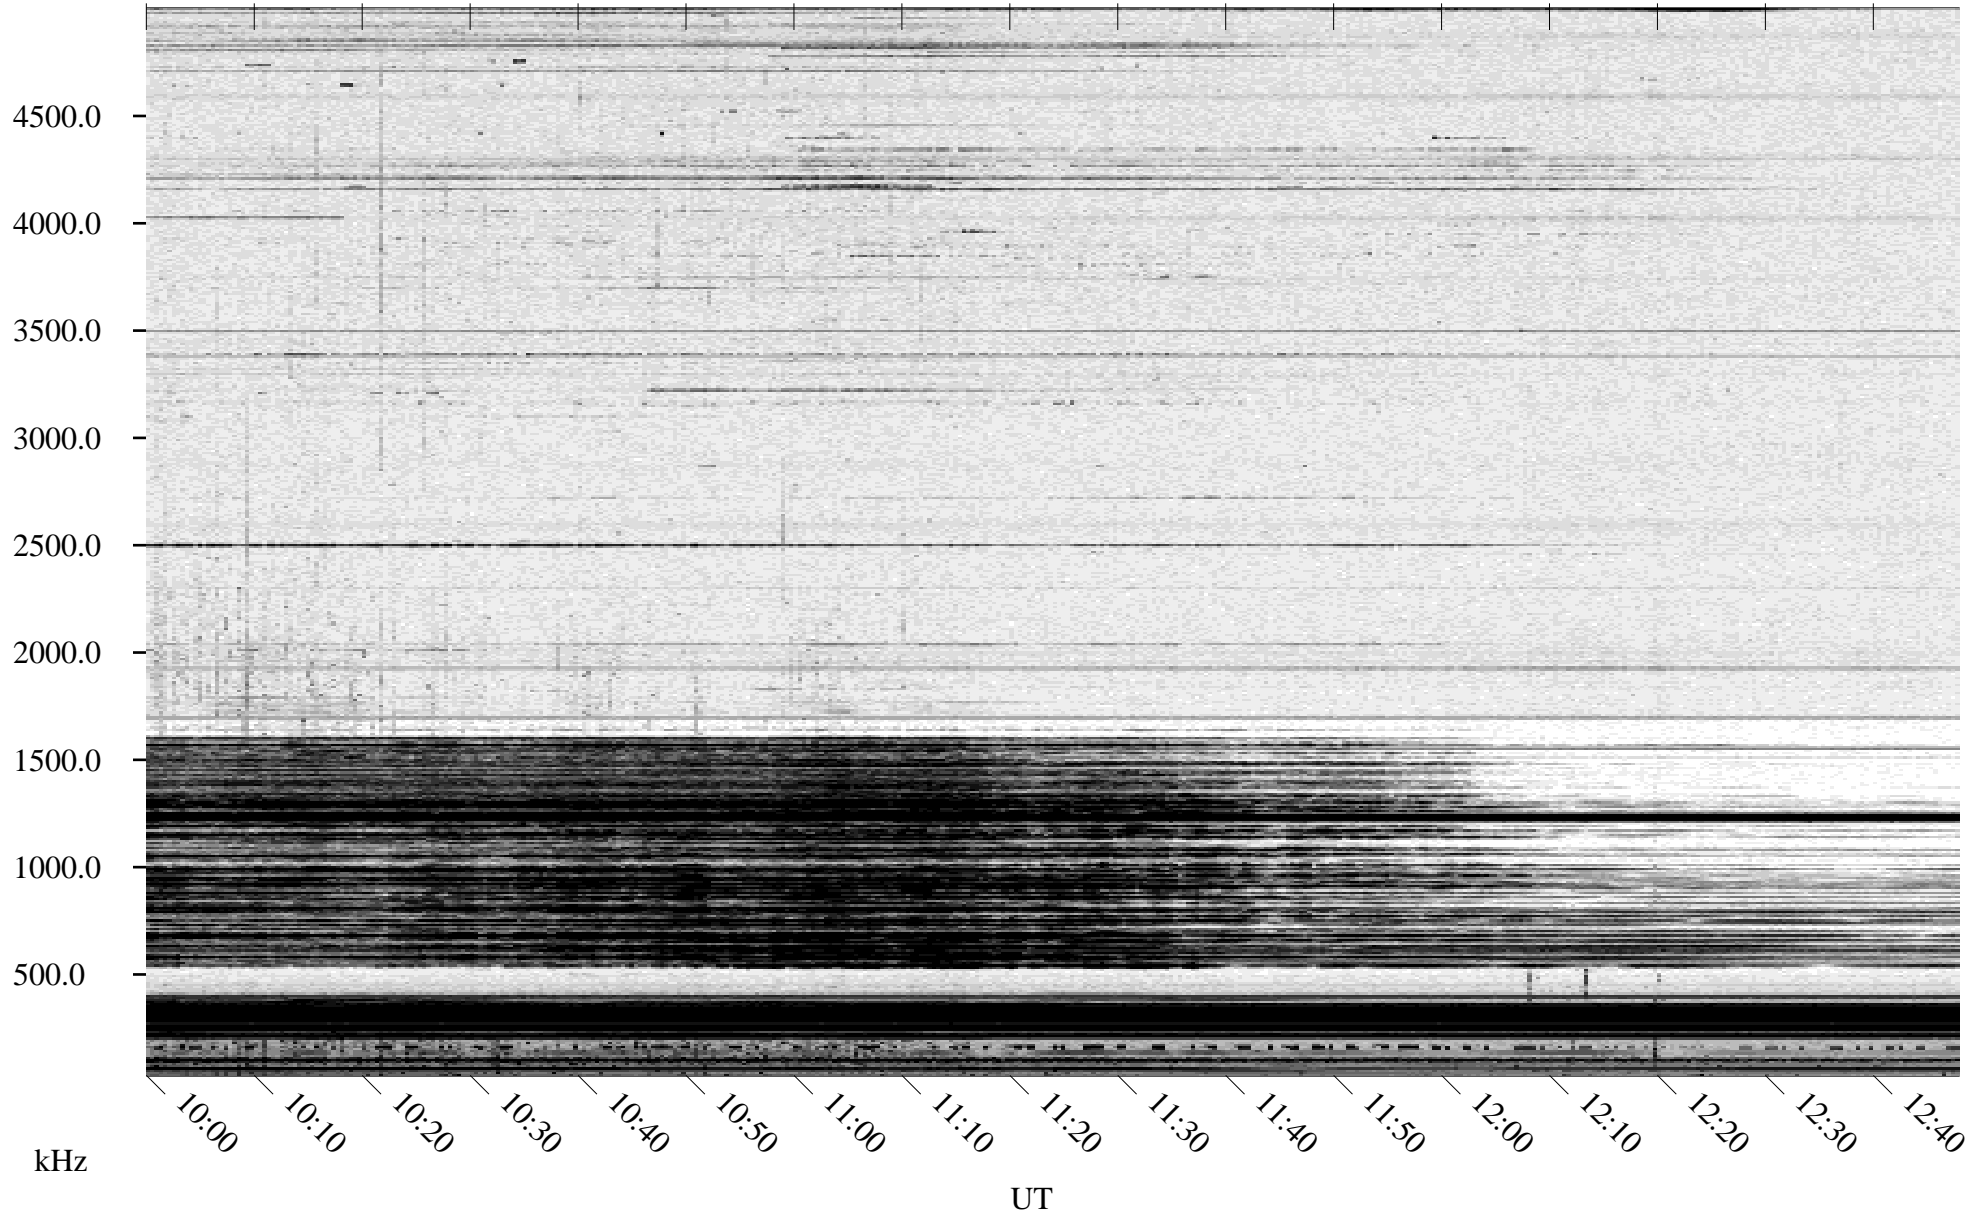

03/24/1996 Churchill, Manitoba

Linear Scale Black = 161 White = 15

ch96084l.r00m max_12

Page 1

03/24/1996 Churchill, Manitoba

Linear Scale Black = 161 White = 15

ch96084l.r00m max_12

Page 2

03/25/1996 Churchill, Manitoba

Linear Scale Black = 161 White = 15

ch96084l.r00m max_12

Page 3

03/25/1996 Churchill, Manitoba

Linear Scale Black = 161 White = 15

ch96084l.r00m max_12

Page 4

03/25/1996 Churchill, Manitoba

Linear Scale Black = 161 White = 15

ch96084l.r00m max_12

Page 5

03/25/1996 Churchill, Manitoba

Linear Scale Black = 161 White = 15

ch96084l.r00m max_12

Page 6

03/25/1996 Churchill, Manitoba

Linear Scale Black = 161 White = 15

ch96084l.r00m max_12

Page 7

03/25/1996 Churchill, Manitoba

Linear Scale Black = 161 White = 15

ch96084l.r00m max_12

Page 8