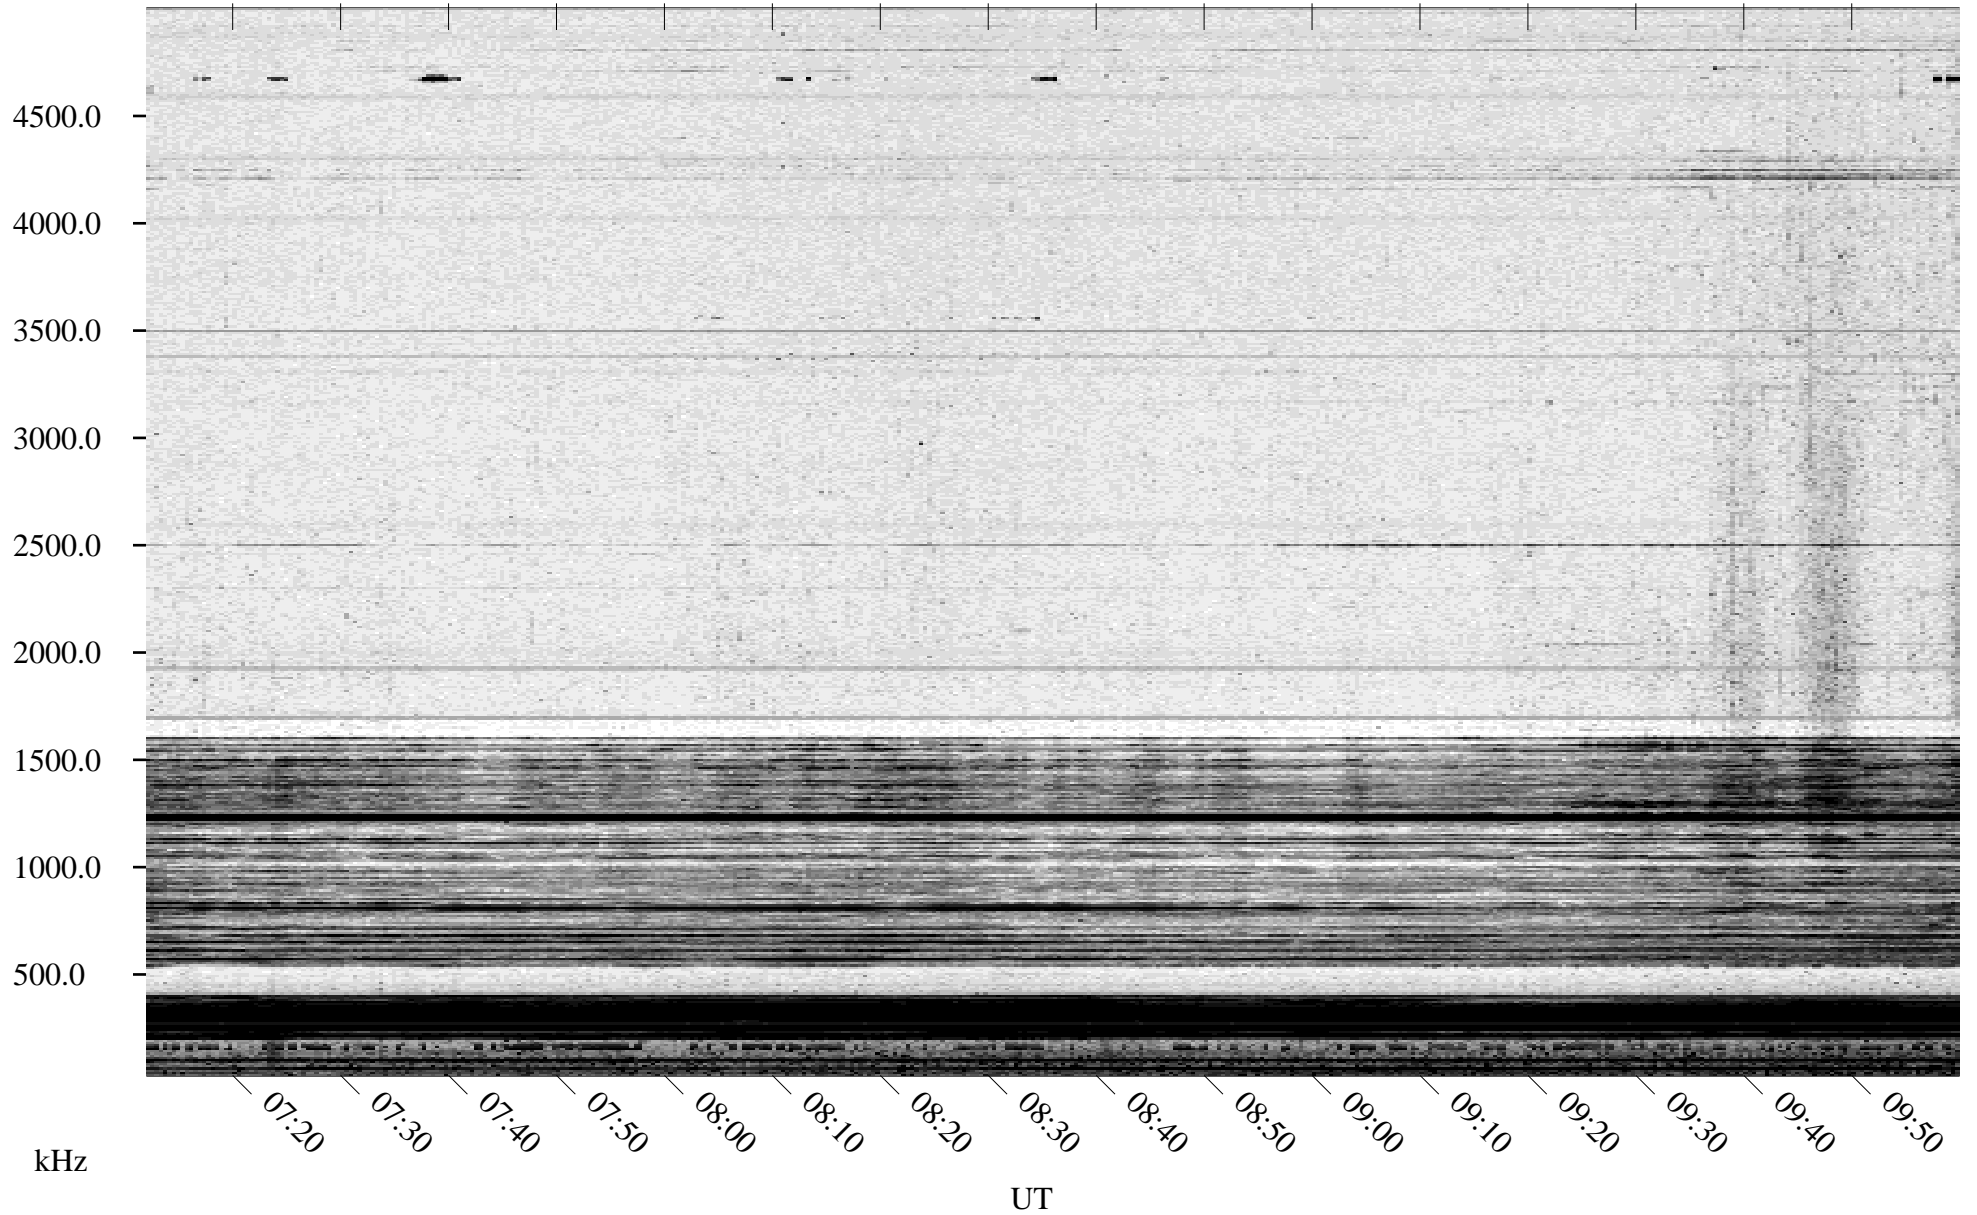

# 03/26/1996 Churchill, Manitoba

Linear Scale    Black = 161    White = 15

ch960851.r00m max\_12

Page 4

# 03/26/1996 Churchill, Manitoba

Linear Scale    Black = 161    White = 15

ch960851.r00m max\_12

Page 5

# 03/26/1996 Churchill, Manitoba

Linear Scale    Black = 161    White = 15

ch960851.r00m max\_12

Page 6