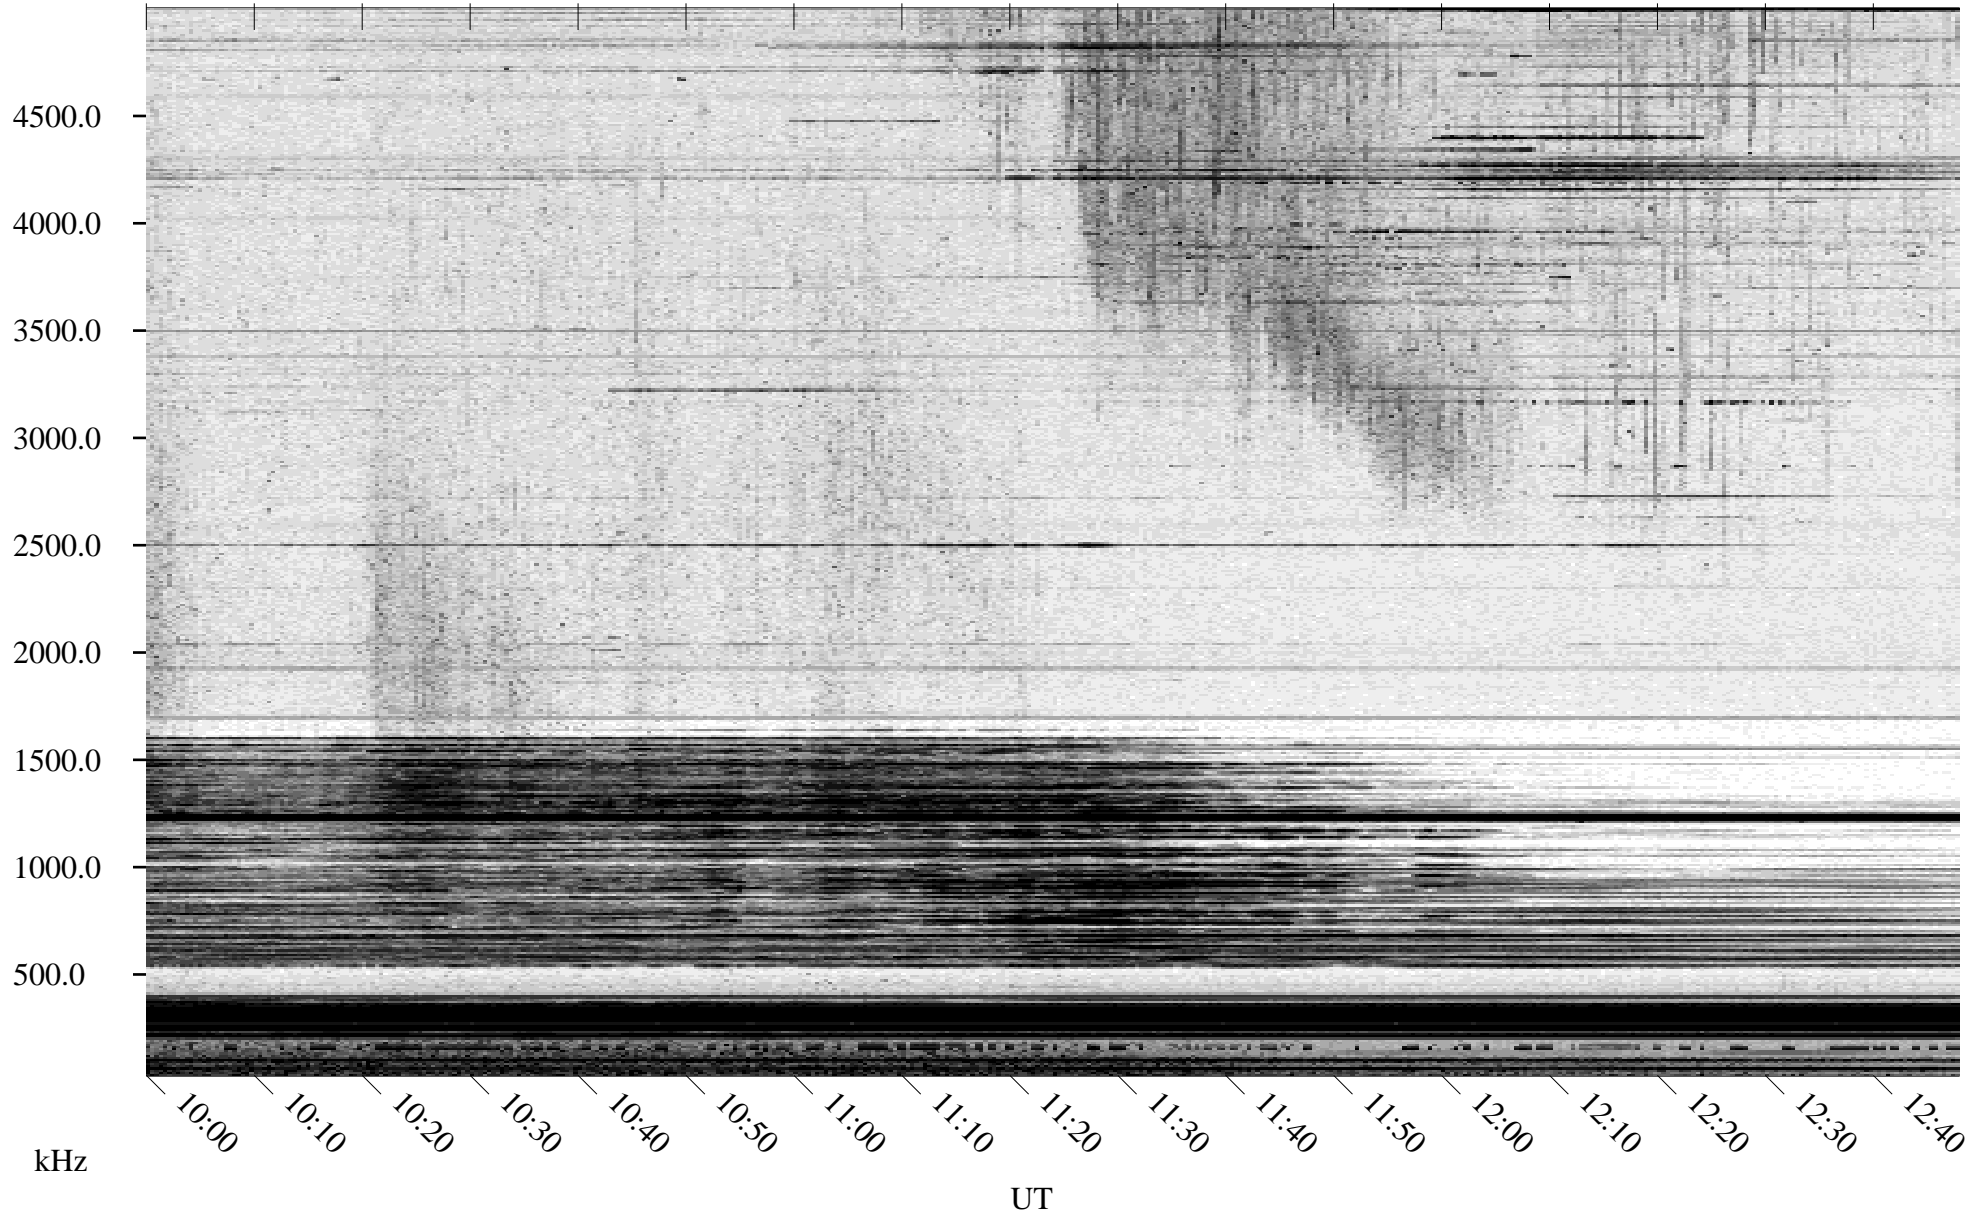

# 03/26/1996 Churchill, Manitoba

Linear Scale    Black = 161    White = 15

ch960851.r00m max\_12

Page 5

# 03/26/1996 Churchill, Manitoba

Linear Scale    Black = 161    White = 15

ch960851.r00m max\_12

Page 6