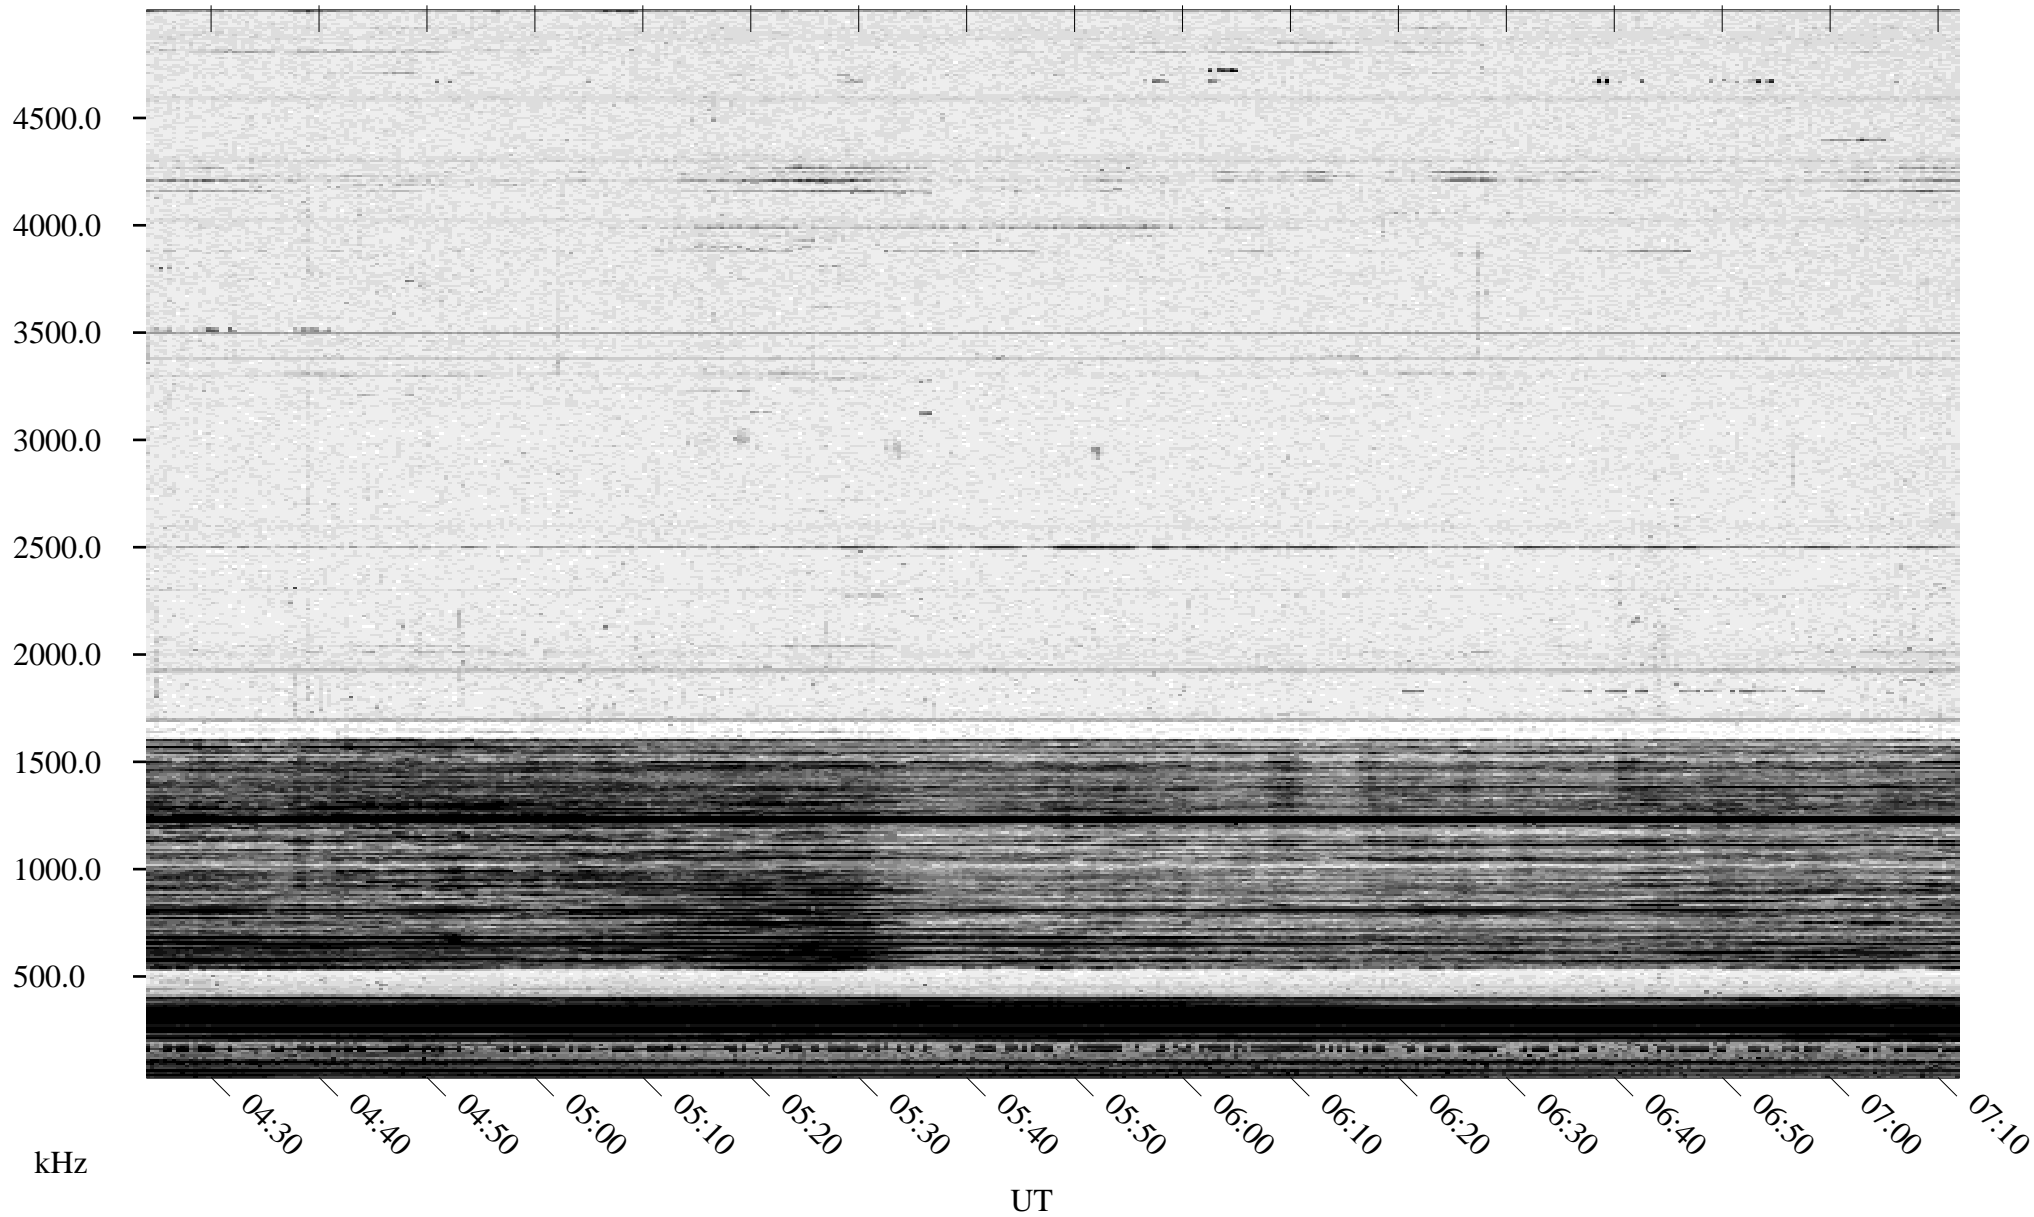

# 03/25/1996 Churchill, Manitoba

Linear Scale    Black = 161    White = 15

ch960851.r00m max\_12

Page 1

# 03/25/1996 Churchill, Manitoba

Linear Scale    Black = 161    White = 15

ch96085l.r00m max\_12

Page 2

# 03/26/1996 Churchill, Manitoba

Linear Scale    Black = 161    White = 15

ch960851.r00m max\_12

Page 3

# 03/26/1996 Churchill, Manitoba

Linear Scale    Black = 161    White = 15

ch960851.r00m max\_12

Page 4