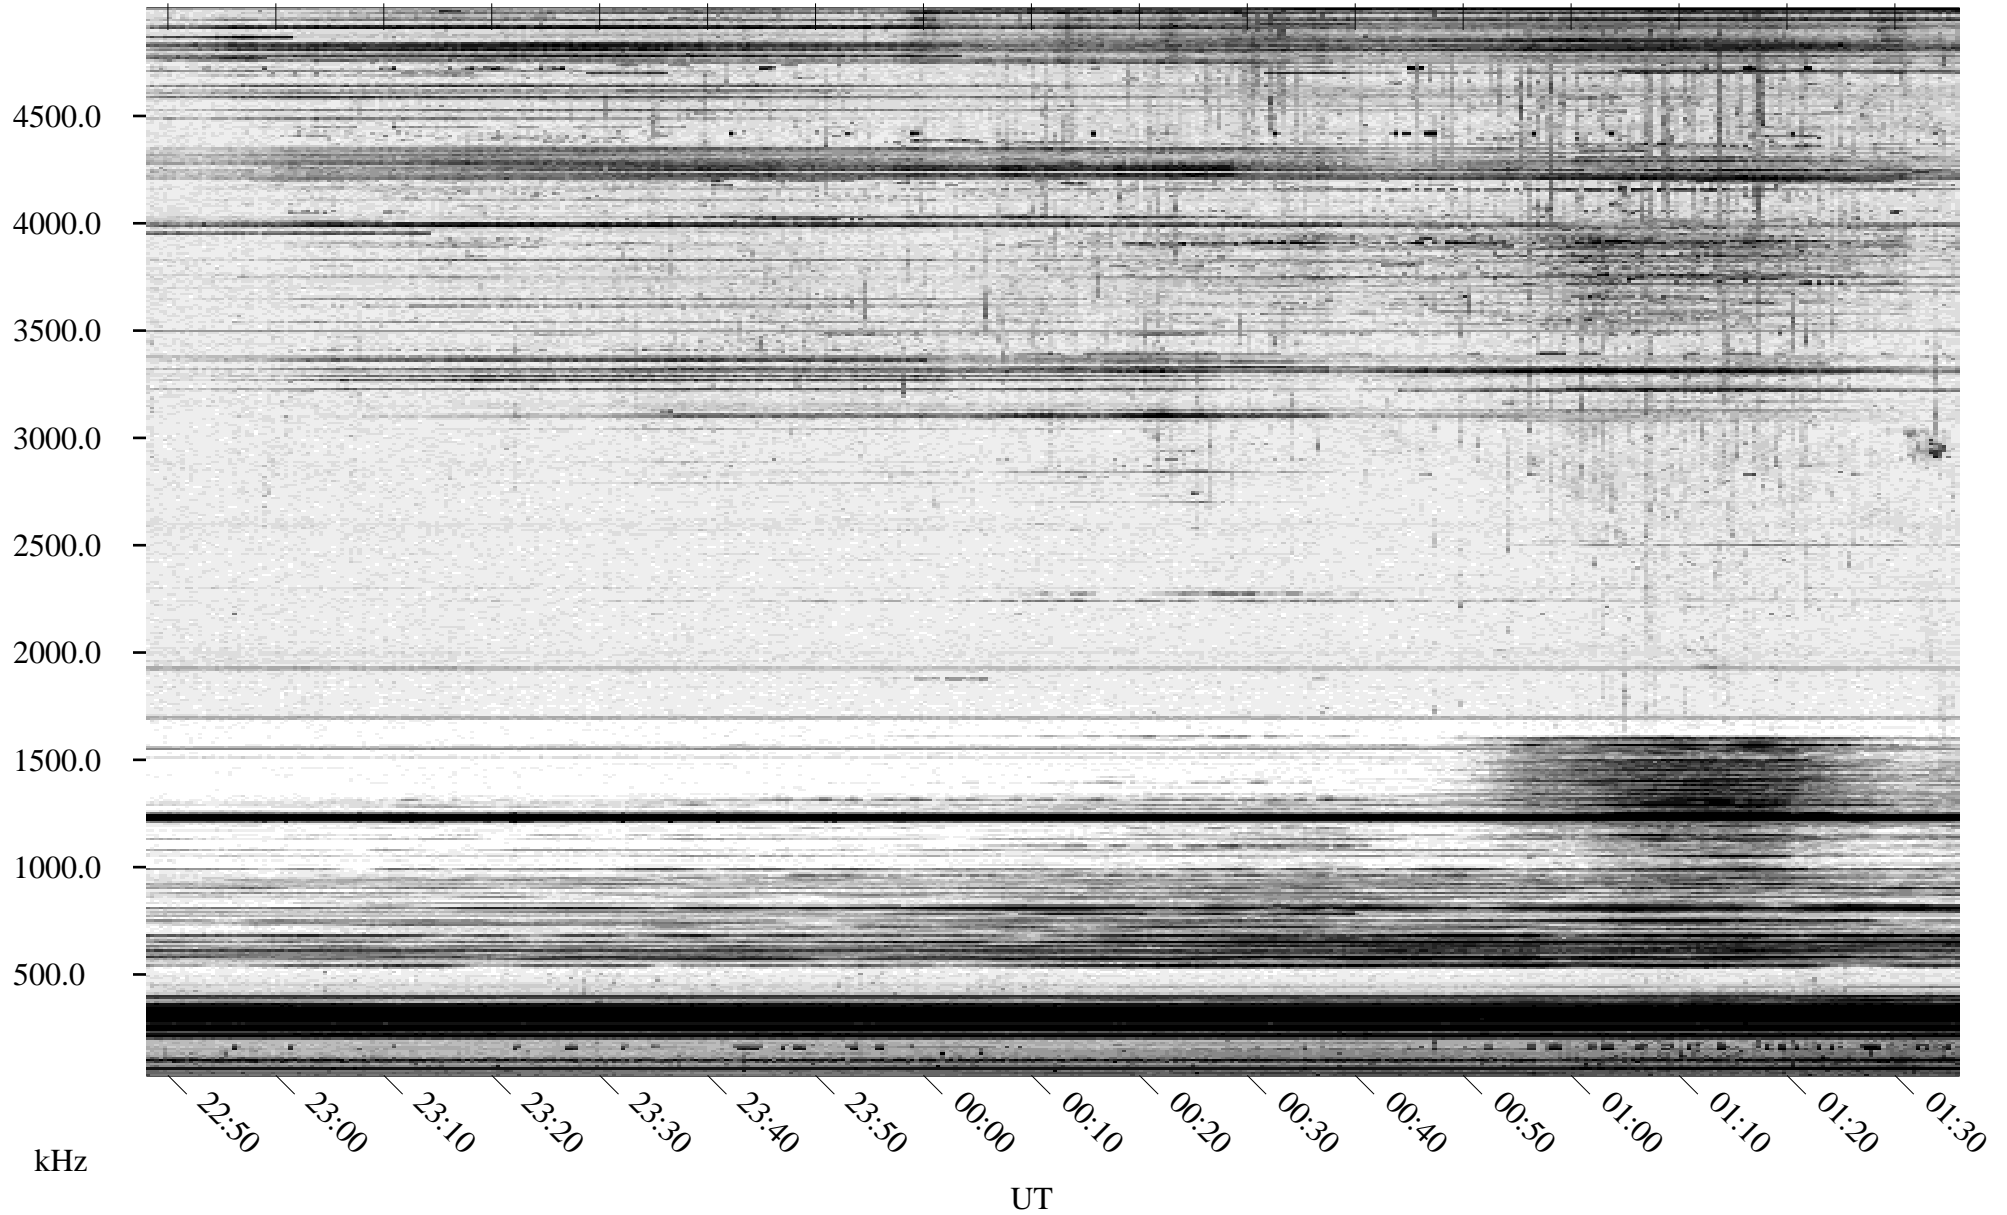

# 03/25/1996 Churchill, Manitoba

Linear Scale    Black = 161    White = 15

ch960851.r00m max\_12

Page 1

# 03/25/1996 Churchill, Manitoba

Linear Scale    Black = 161    White = 15

ch96085l.r00m max\_12

Page 2

# 03/26/1996 Churchill, Manitoba

Linear Scale    Black = 161    White = 15

ch960851.r00m max\_12

Page 3

# 03/26/1996 Churchill, Manitoba

Linear Scale    Black = 161    White = 15

ch960851.r00m max\_12

Page 4