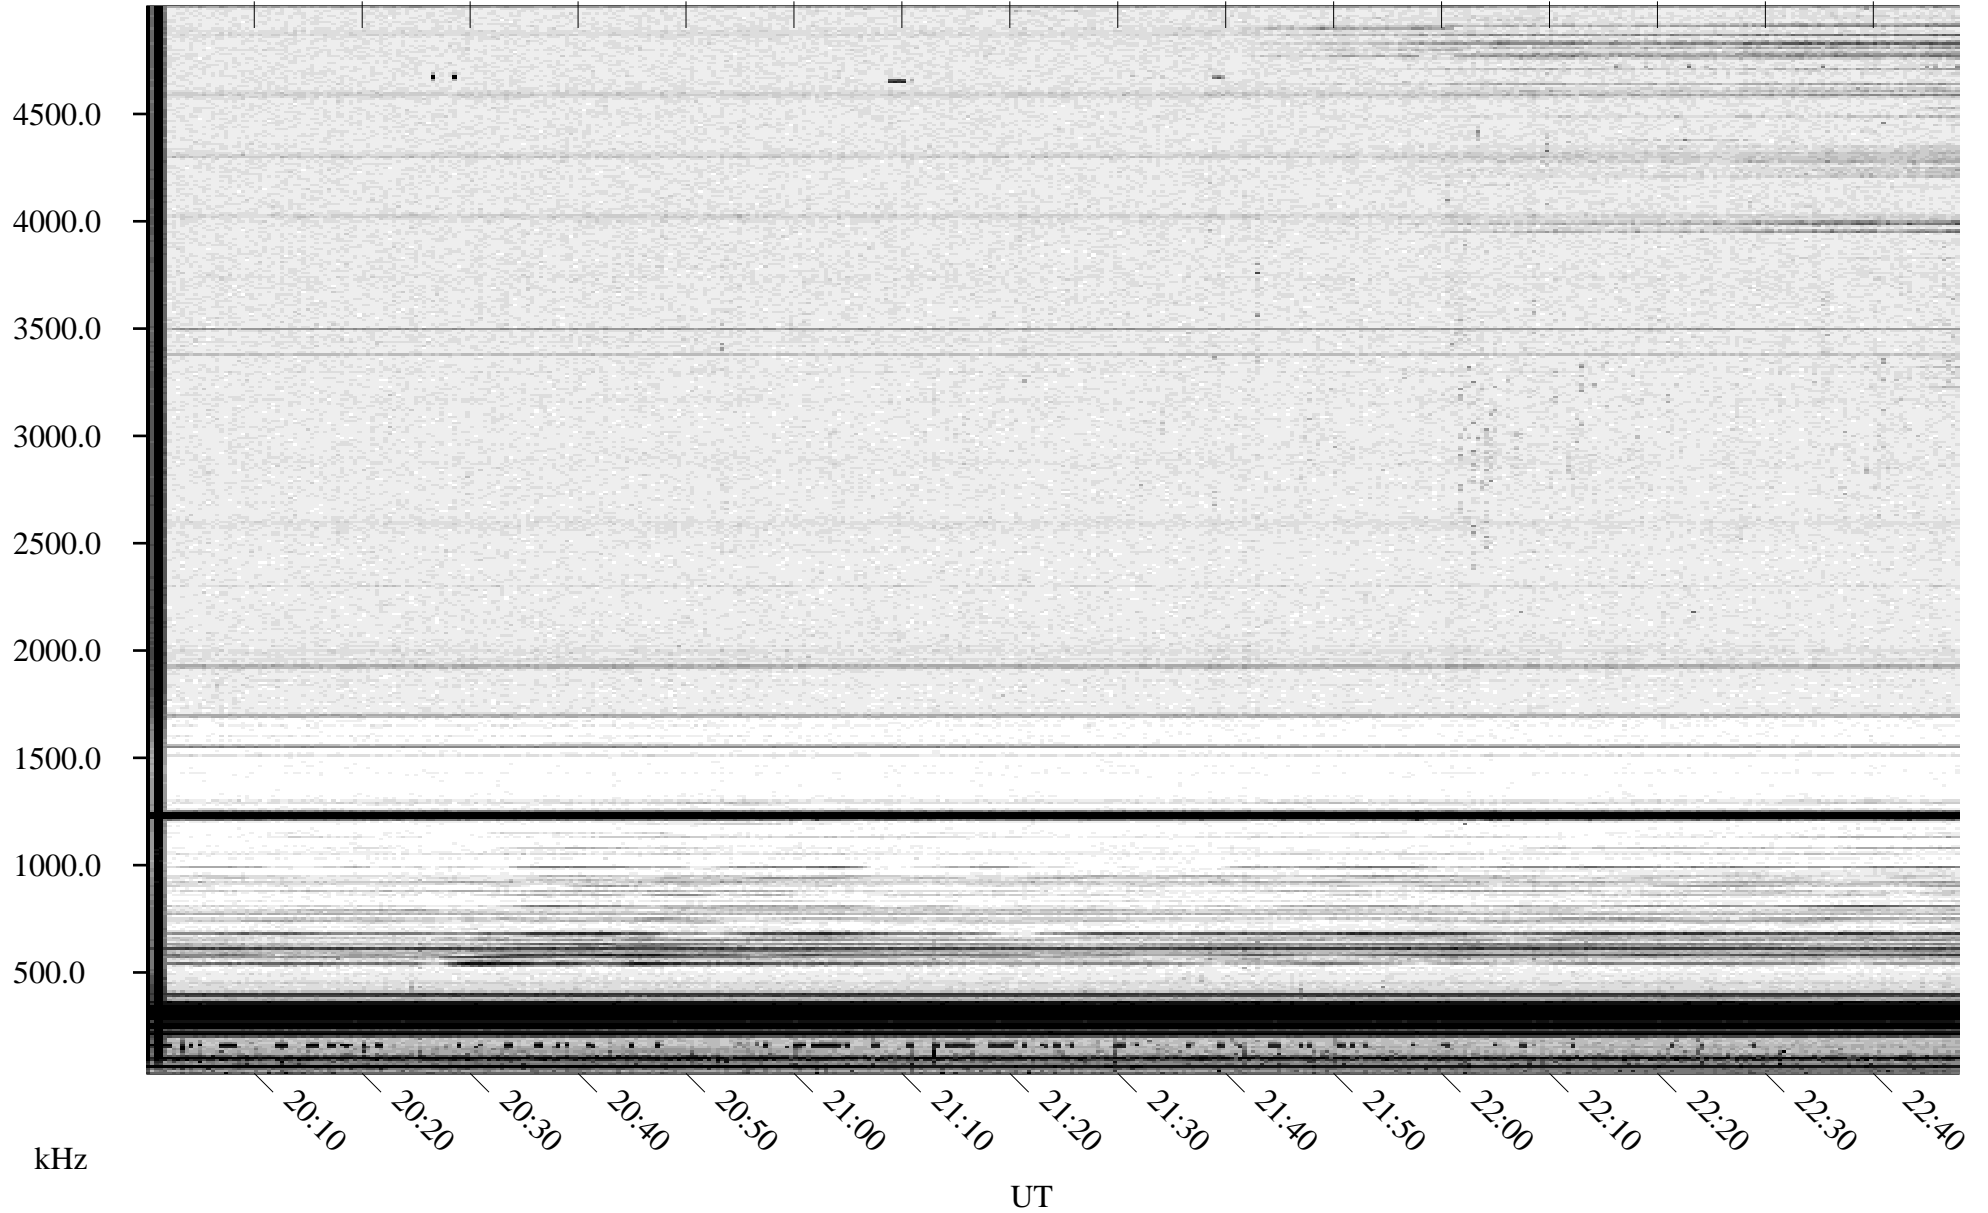

# 03/25/1996 Churchill, Manitoba

Linear Scale    Black = 161    White = 15

ch960851.r00m max\_12

Page 1

# 03/25/1996 Churchill, Manitoba

Linear Scale    Black = 161    White = 15

ch96085l.r00m max\_12

Page 2

# 03/26/1996 Churchill, Manitoba

Linear Scale    Black = 161    White = 15

ch960851.r00m max\_12

Page 3

# 03/26/1996 Churchill, Manitoba

Linear Scale    Black = 161    White = 15

ch960851.r00m max\_12

Page 4