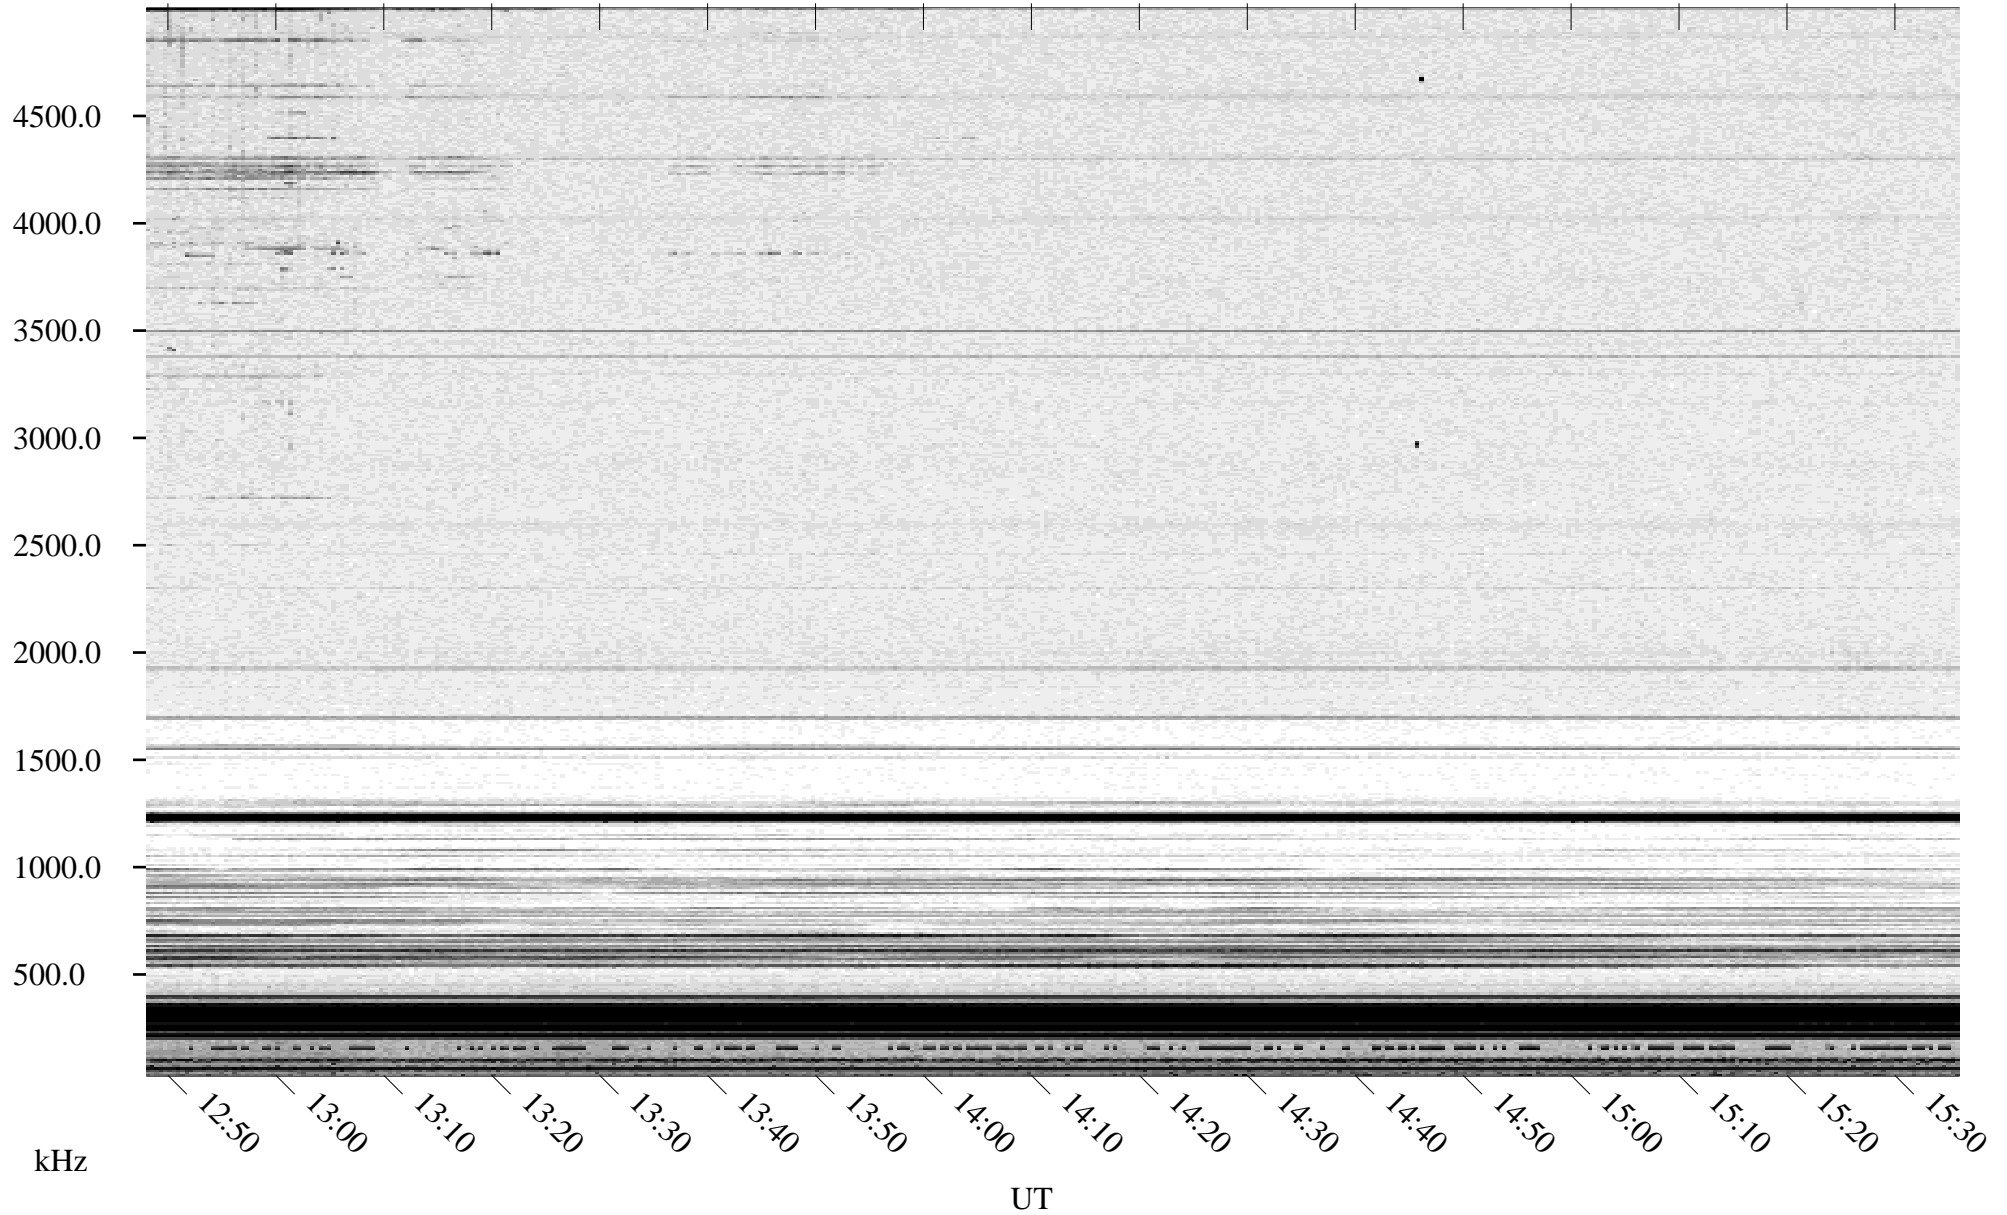

# 03/26/1996 Churchill, Manitoba

Linear Scale    Black = 161    White = 15

ch960851.r00m max\_12

Page 6

# 03/26/1996 Churchill, Manitoba

Linear Scale    Black = 161    White = 15

ch960851.r00m max\_12

Page 7

# 03/26/1996 Churchill, Manitoba

Linear Scale    Black = 161    White = 15

ch960851.r00m max\_12