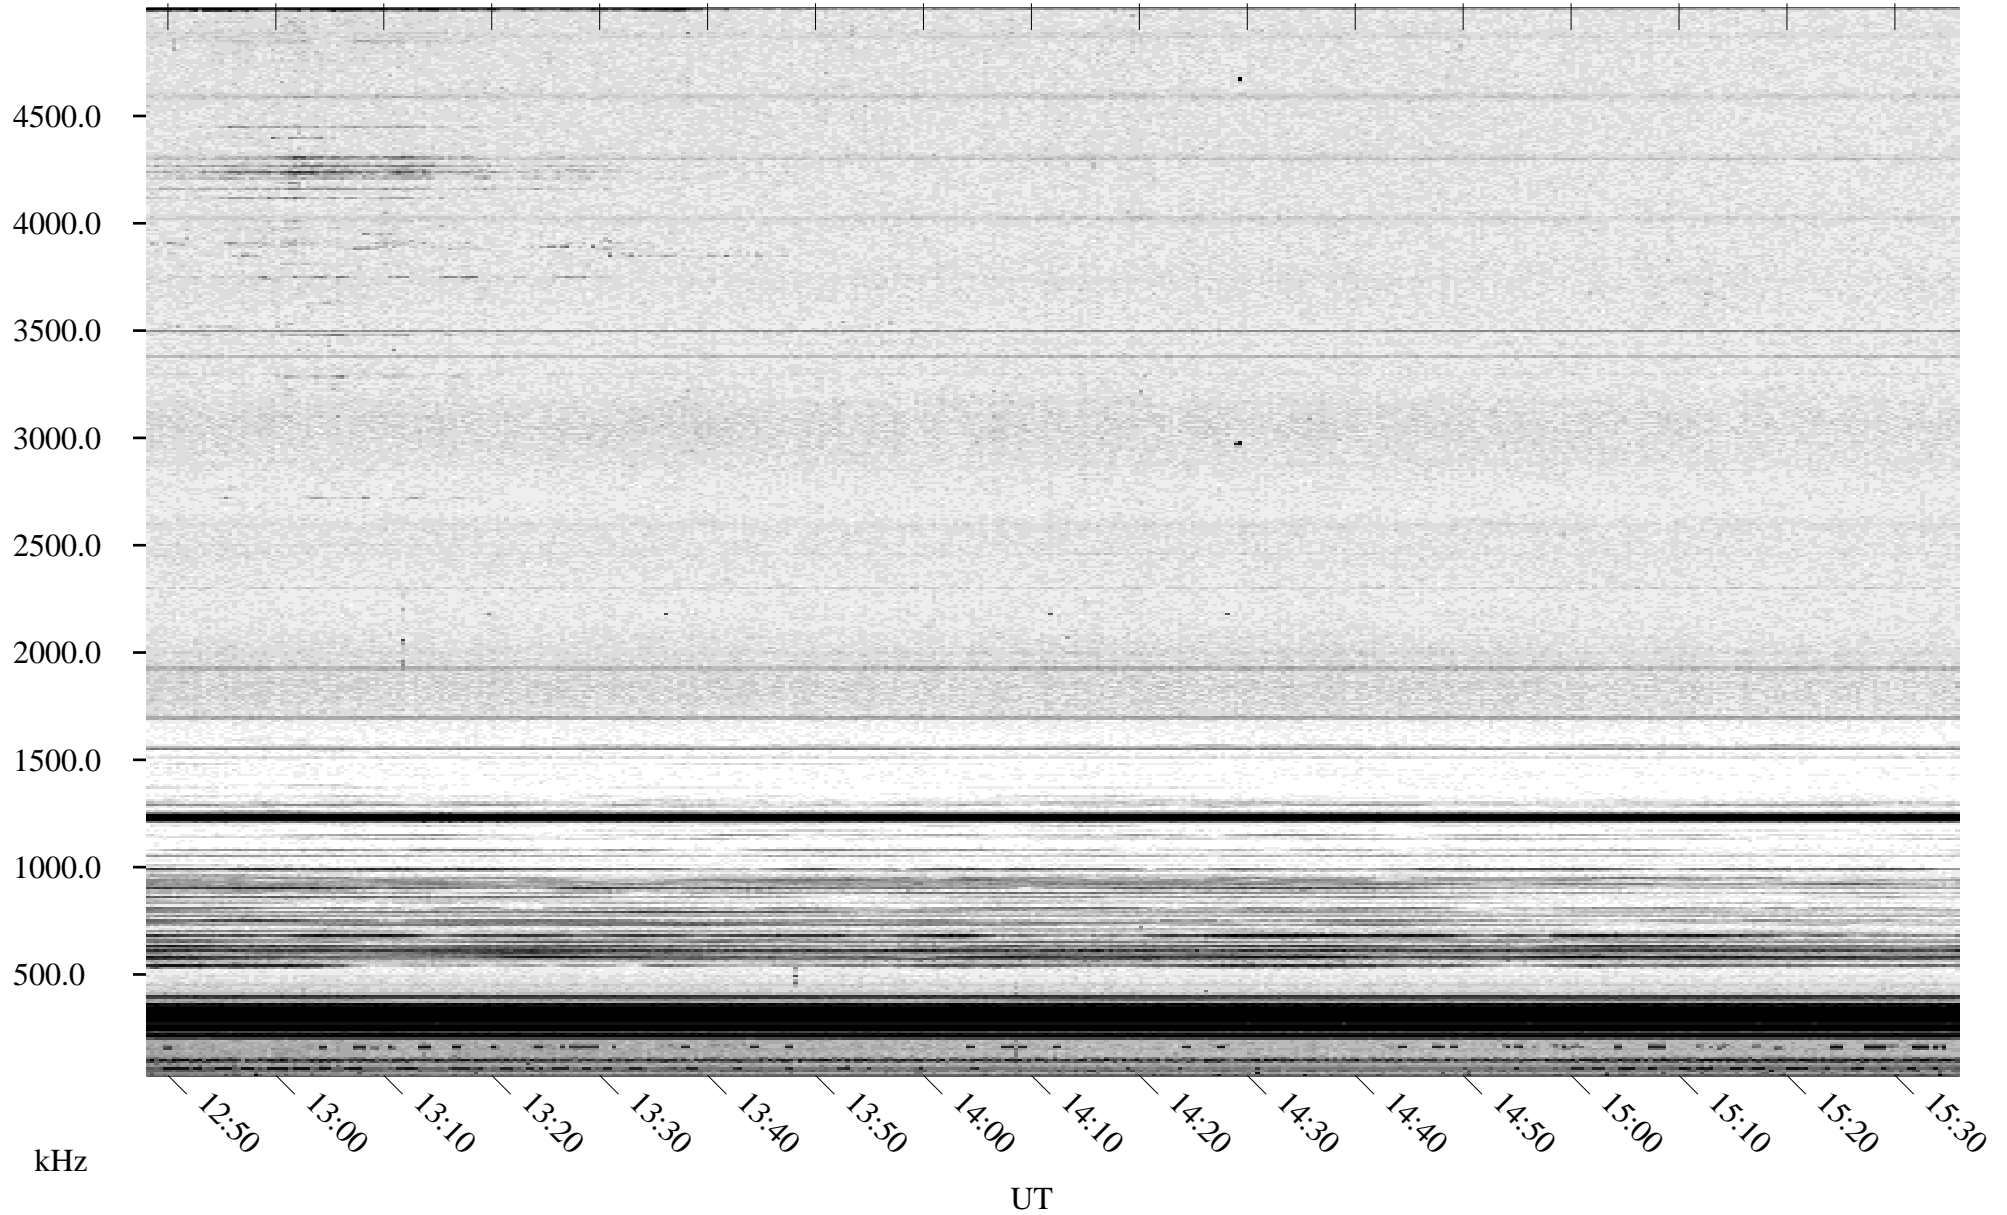

03/26/1996 Churchill, Manitoba

Linear Scale Black = 161 White = 15

ch96086l.r00m max_12

Page 1

03/26/1996 Churchill, Manitoba

Linear Scale Black = 161 White = 15

ch96086l.r00m max_12

Page 2

03/27/1996 Churchill, Manitoba

Linear Scale Black = 161 White = 15

ch96086l.r00m max_12

Page 3

03/27/1996 Churchill, Manitoba

Linear Scale Black = 161 White = 15

ch96086l.r00m max_12

Page 4

03/27/1996 Churchill, Manitoba

Linear Scale Black = 161 White = 15

ch96086l.r00m max_12

Page 5

03/27/1996 Churchill, Manitoba

Linear Scale Black = 161 White = 15

ch96086l.r00m max_12

Page 6

03/27/1996 Churchill, Manitoba

Linear Scale Black = 161 White = 15

ch96086l.r00m max_12

Page 7

03/27/1996 Churchill, Manitoba

Linear Scale Black = 161 White = 15

ch96086l.r00m max_12