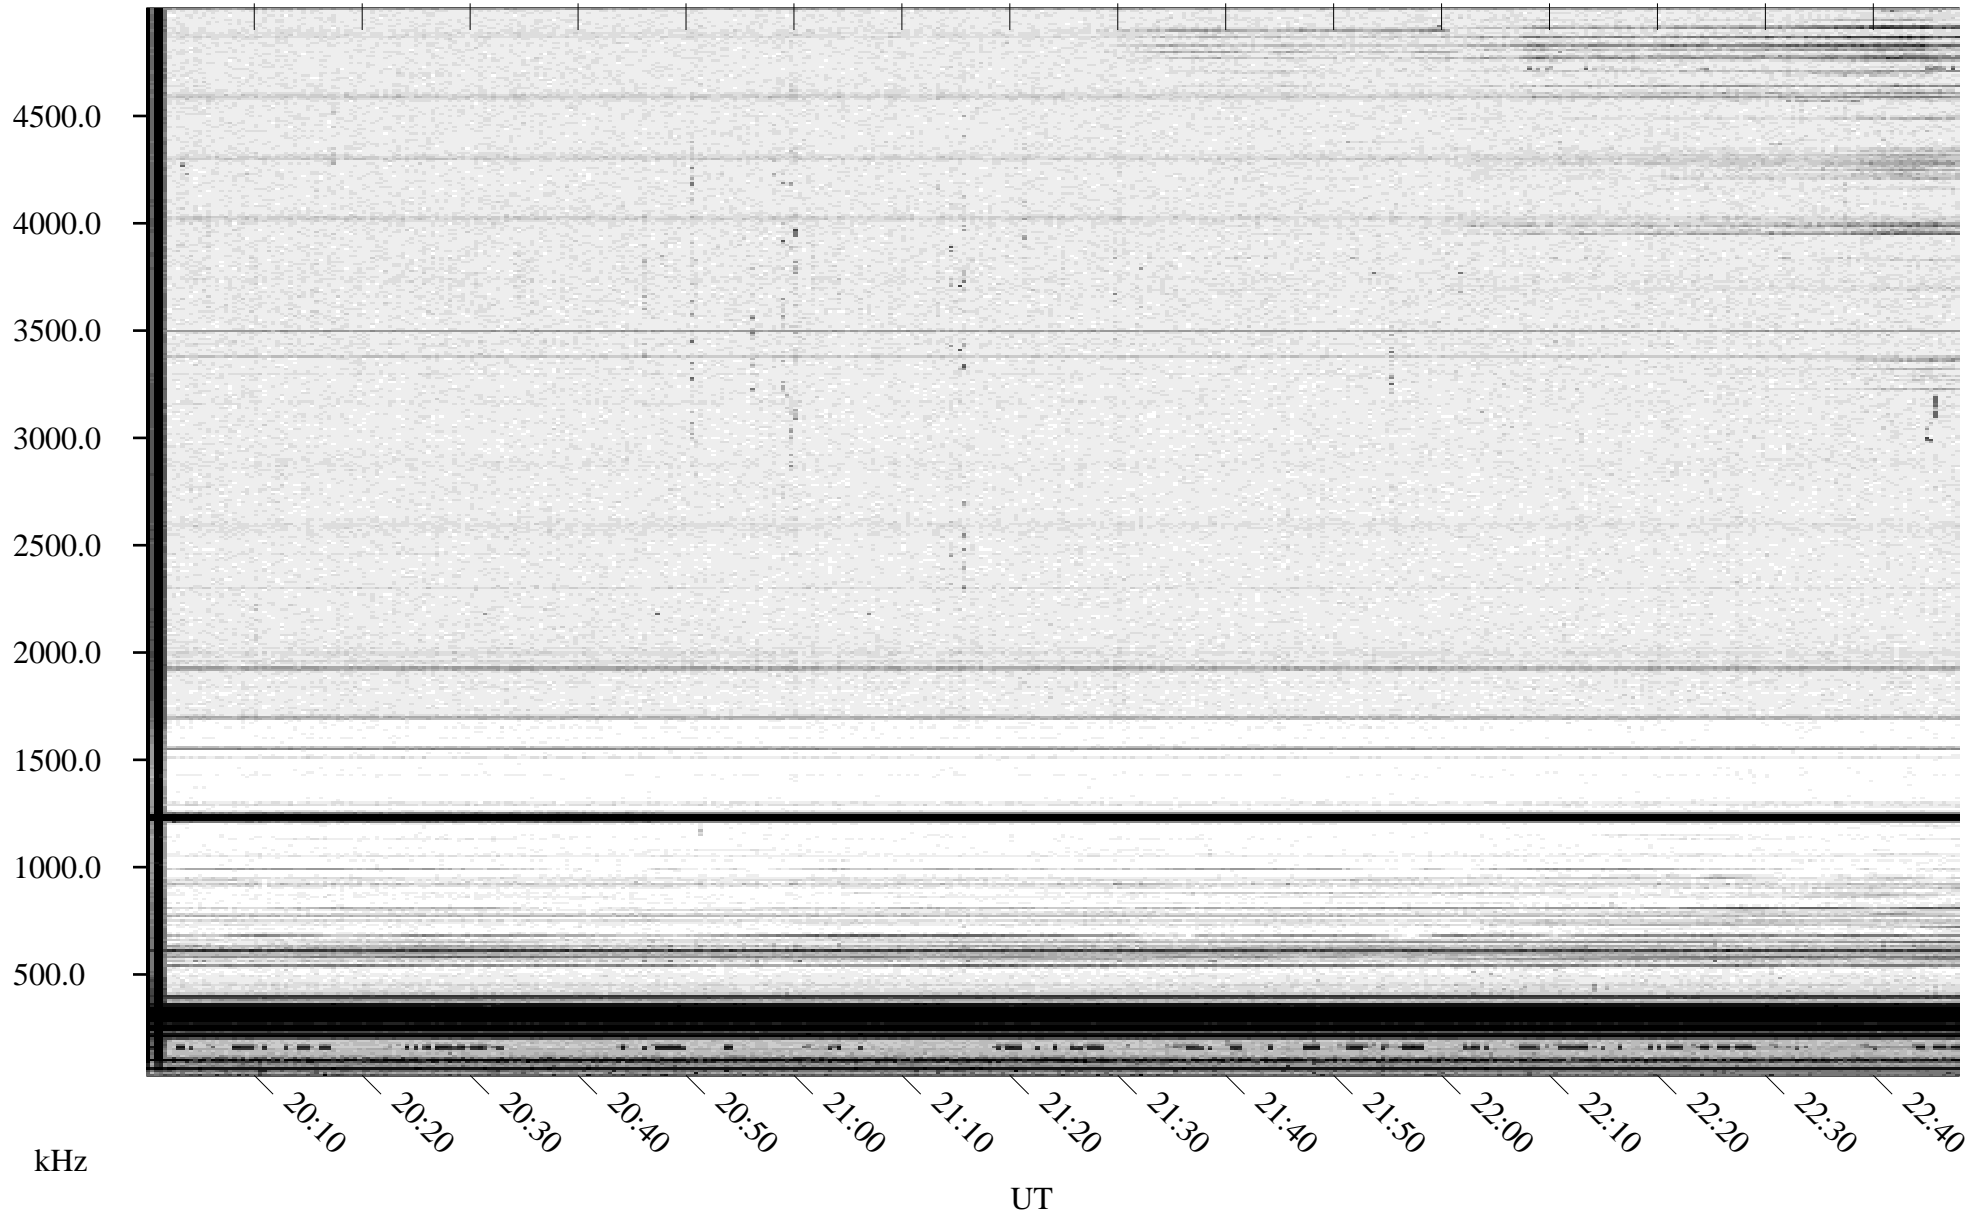

03/26/1996 Churchill, Manitoba

Linear Scale Black = 161 White = 15

ch96086l.r00m max_12

Page 1

03/26/1996 Churchill, Manitoba

Linear Scale Black = 161 White = 15

ch96086l.r00m max_12

Page 2

03/27/1996 Churchill, Manitoba

Linear Scale Black = 161 White = 15

ch96086l.r00m max_12

Page 3

03/27/1996 Churchill, Manitoba

Linear Scale Black = 161 White = 15

ch96086l.r00m max_12

Page 4

03/27/1996 Churchill, Manitoba

Linear Scale Black = 161 White = 15

ch96086l.r00m max_12

Page 5

03/27/1996 Churchill, Manitoba

Linear Scale Black = 161 White = 15

ch96086l.r00m max_12

Page 6

03/27/1996 Churchill, Manitoba

Linear Scale Black = 161 White = 15

ch96086l.r00m max_12

Page 7

03/27/1996 Churchill, Manitoba

Linear Scale Black = 161 White = 15

ch96086l.r00m max_12