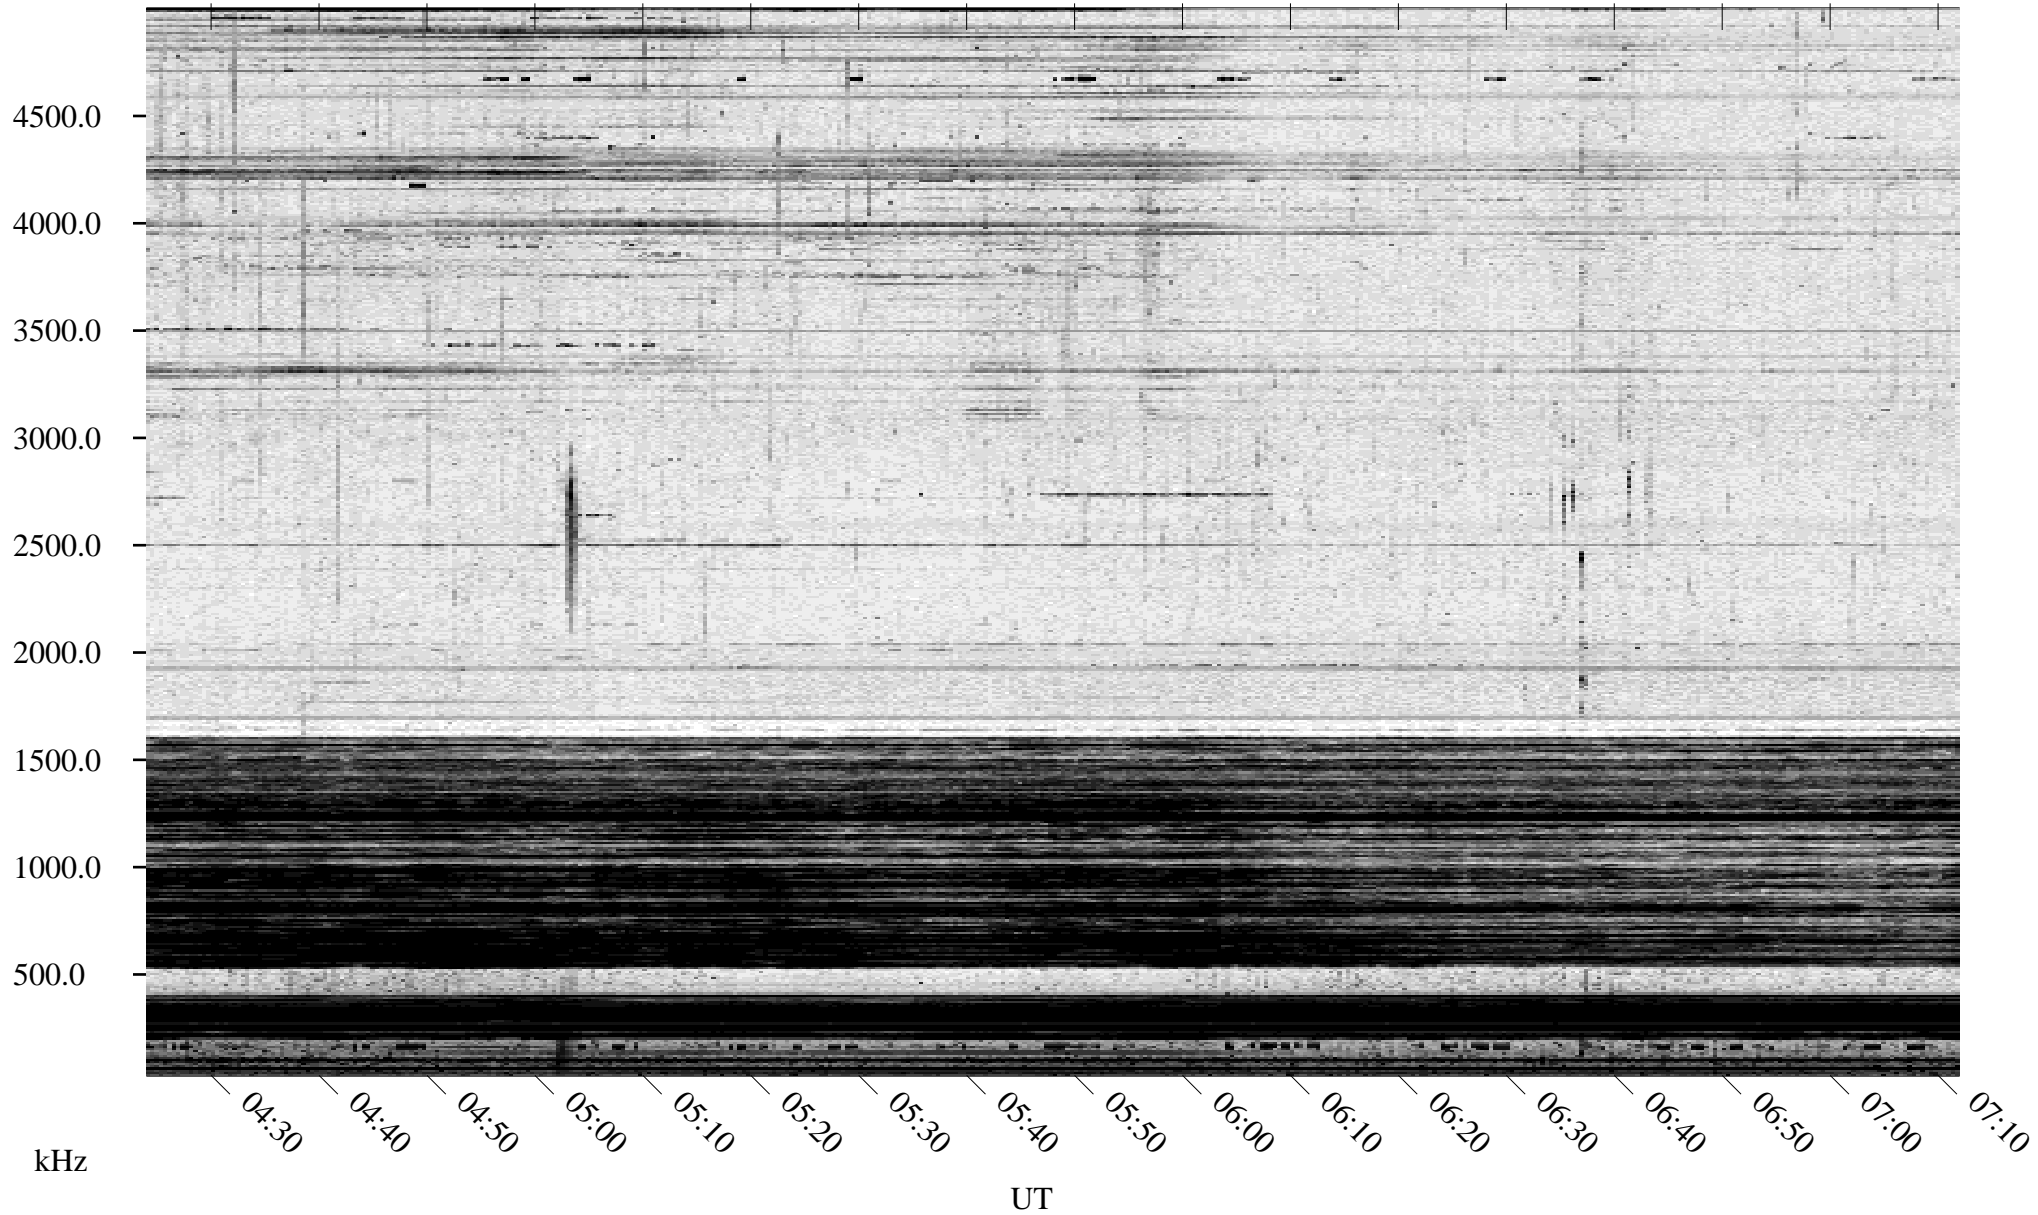

03/26/1996 Churchill, Manitoba

Linear Scale Black = 161 White = 15

ch96086l.r00m max_12

Page 1

03/26/1996 Churchill, Manitoba

Linear Scale Black = 161 White = 15

ch96086l.r00m max_12

Page 2

03/27/1996 Churchill, Manitoba

Linear Scale Black = 161 White = 15

ch96086l.r00m max_12

Page 3

03/27/1996 Churchill, Manitoba

Linear Scale Black = 161 White = 15

ch96086l.r00m max_12

Page 4

03/27/1996 Churchill, Manitoba

Linear Scale Black = 161 White = 15

ch96086l.r00m max_12

Page 5

03/27/1996 Churchill, Manitoba

Linear Scale Black = 161 White = 15

ch96086l.r00m max_12

Page 6

03/27/1996 Churchill, Manitoba

Linear Scale Black = 161 White = 15

ch96086l.r00m max_12

Page 7

03/27/1996 Churchill, Manitoba

Linear Scale Black = 161 White = 15

ch96086l.r00m max_12