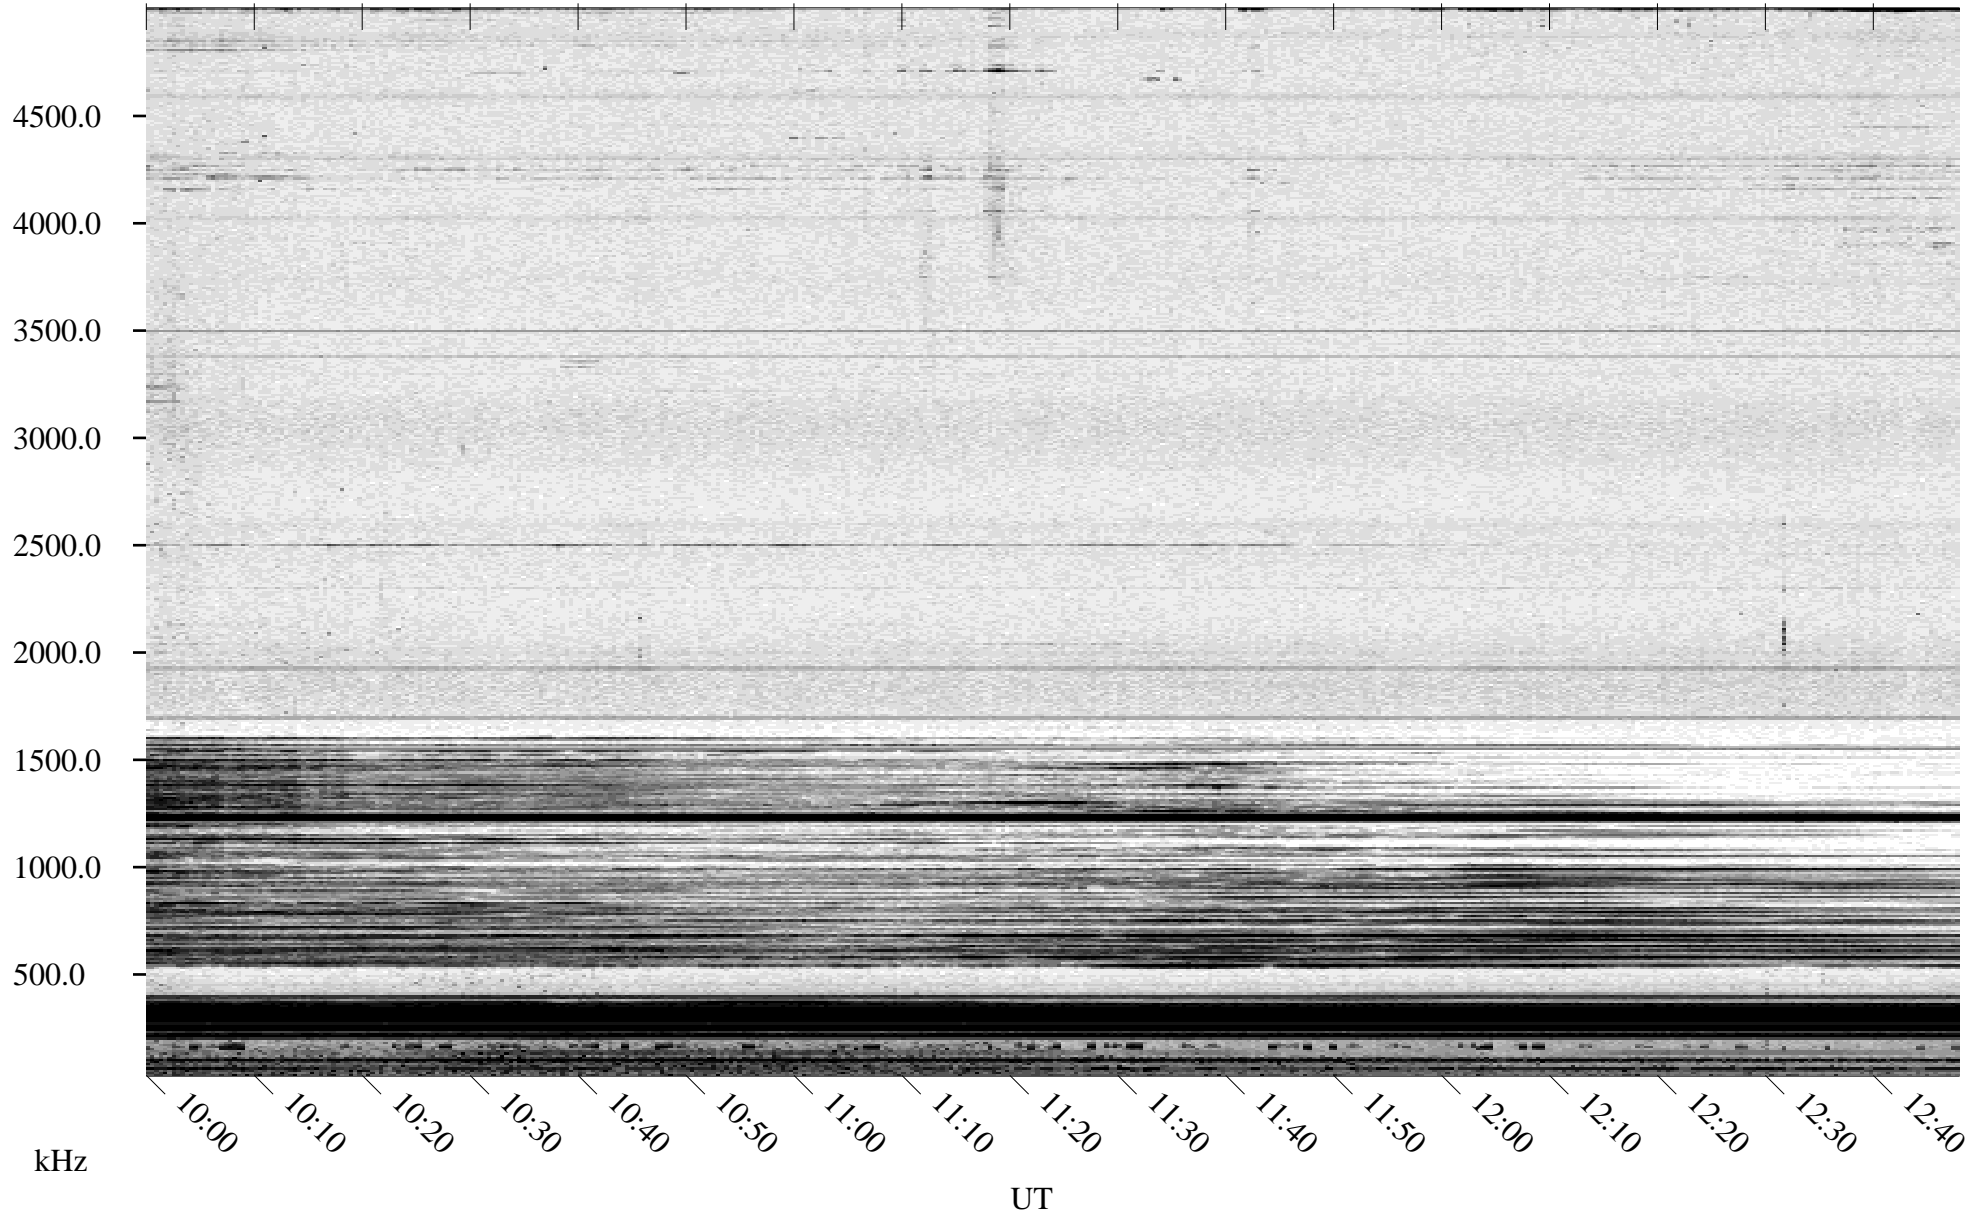

03/26/1996 Churchill, Manitoba

Linear Scale Black = 161 White = 15

ch96086l.r00m max_12

Page 1

03/26/1996 Churchill, Manitoba

Linear Scale Black = 161 White = 15

ch96086l.r00m max_12

Page 2

03/27/1996 Churchill, Manitoba

Linear Scale Black = 161 White = 15

ch96086l.r00m max_12

Page 3

03/27/1996 Churchill, Manitoba

Linear Scale Black = 161 White = 15

ch96086l.r00m max_12

Page 4

03/27/1996 Churchill, Manitoba

Linear Scale Black = 161 White = 15

ch96086l.r00m max_12

Page 5

03/27/1996 Churchill, Manitoba

Linear Scale Black = 161 White = 15

ch96086l.r00m max_12

Page 6

03/27/1996 Churchill, Manitoba

Linear Scale Black = 161 White = 15

ch96086l.r00m max_12

Page 7

03/27/1996 Churchill, Manitoba

Linear Scale Black = 161 White = 15

ch96086l.r00m max_12