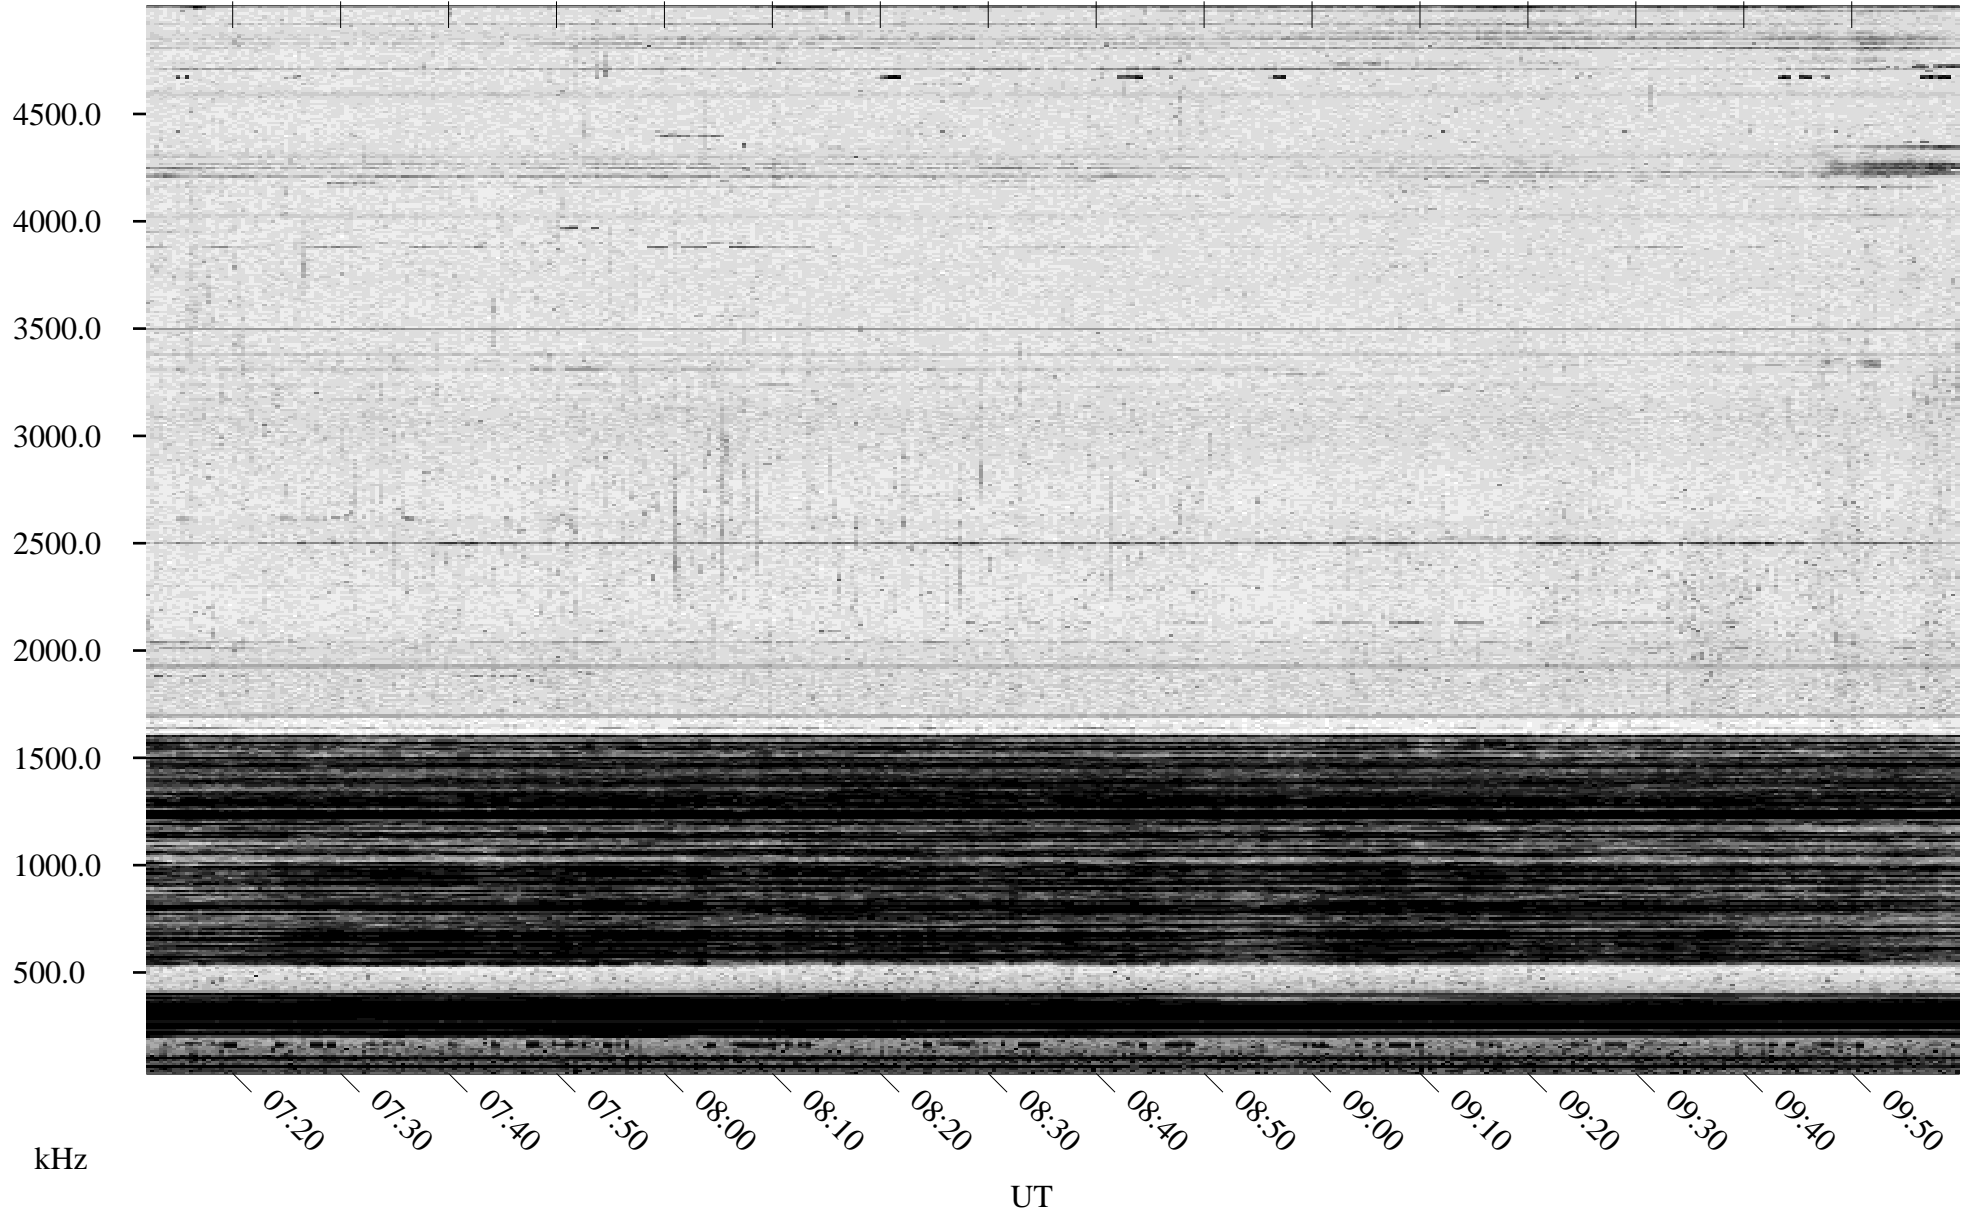

03/26/1996 Churchill, Manitoba

Linear Scale Black = 161 White = 15

ch96086l.r00m max_12

Page 1

03/26/1996 Churchill, Manitoba

Linear Scale Black = 161 White = 15

ch96086l.r00m max_12

Page 2

03/27/1996 Churchill, Manitoba

Linear Scale Black = 161 White = 15

ch96086l.r00m max_12

Page 3

03/27/1996 Churchill, Manitoba

Linear Scale Black = 161 White = 15

ch96086l.r00m max_12

Page 4

03/27/1996 Churchill, Manitoba

Linear Scale Black = 161 White = 15

ch96086l.r00m max_12

Page 5

03/27/1996 Churchill, Manitoba

Linear Scale Black = 161 White = 15

ch96086l.r00m max_12

Page 6

03/27/1996 Churchill, Manitoba

Linear Scale Black = 161 White = 15

ch96086l.r00m max_12

Page 7

03/27/1996 Churchill, Manitoba

Linear Scale Black = 161 White = 15

ch96086l.r00m max_12