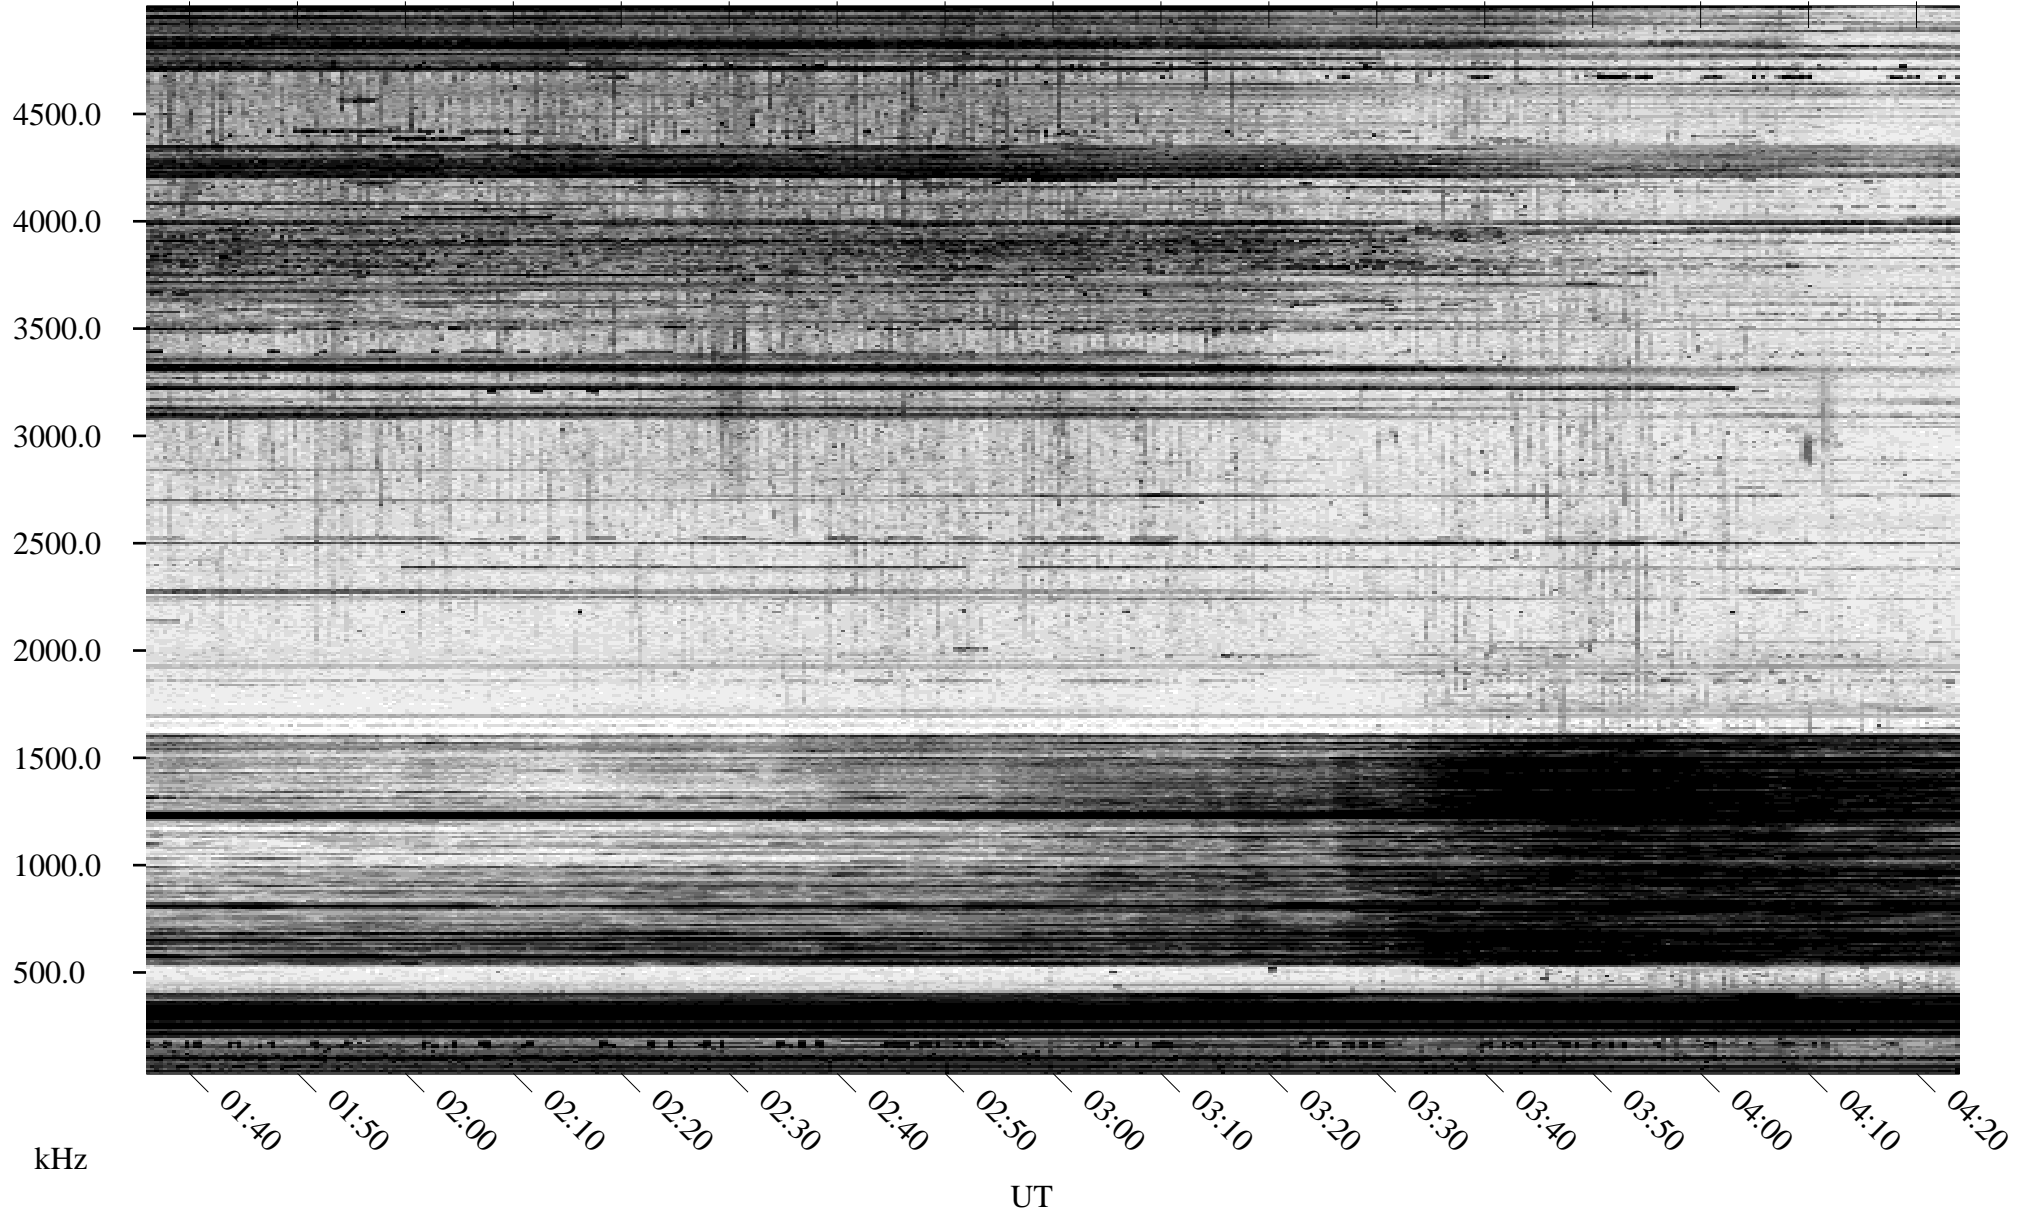

03/27/1996 Churchill, Manitoba

Linear Scale Black = 161 White = 15

ch96087l.r00m max_12

Page 1

03/27/1996 Churchill, Manitoba

Linear Scale Black = 161 White = 15

ch96087l.r00m max_12

Page 2

03/28/1996 Churchill, Manitoba

Linear Scale Black = 161 White = 15

ch96087l.r00m max_12

Page 3

03/28/1996 Churchill, Manitoba

Linear Scale Black = 161 White = 15

ch960871.r00m max_12

Page 4

03/28/1996 Churchill, Manitoba

Linear Scale Black = 161 White = 15

ch96087l.r00m max_12

Page 5

03/28/1996 Churchill, Manitoba

Linear Scale Black = 161 White = 15

ch96087l.r00m max_12

Page 6

03/28/1996 Churchill, Manitoba

Linear Scale Black = 161 White = 15

ch96087l.r00m max_12

Page 7

03/28/1996 Churchill, Manitoba

Linear Scale Black = 161 White = 15

ch96087l.r00m max_12

Page 8