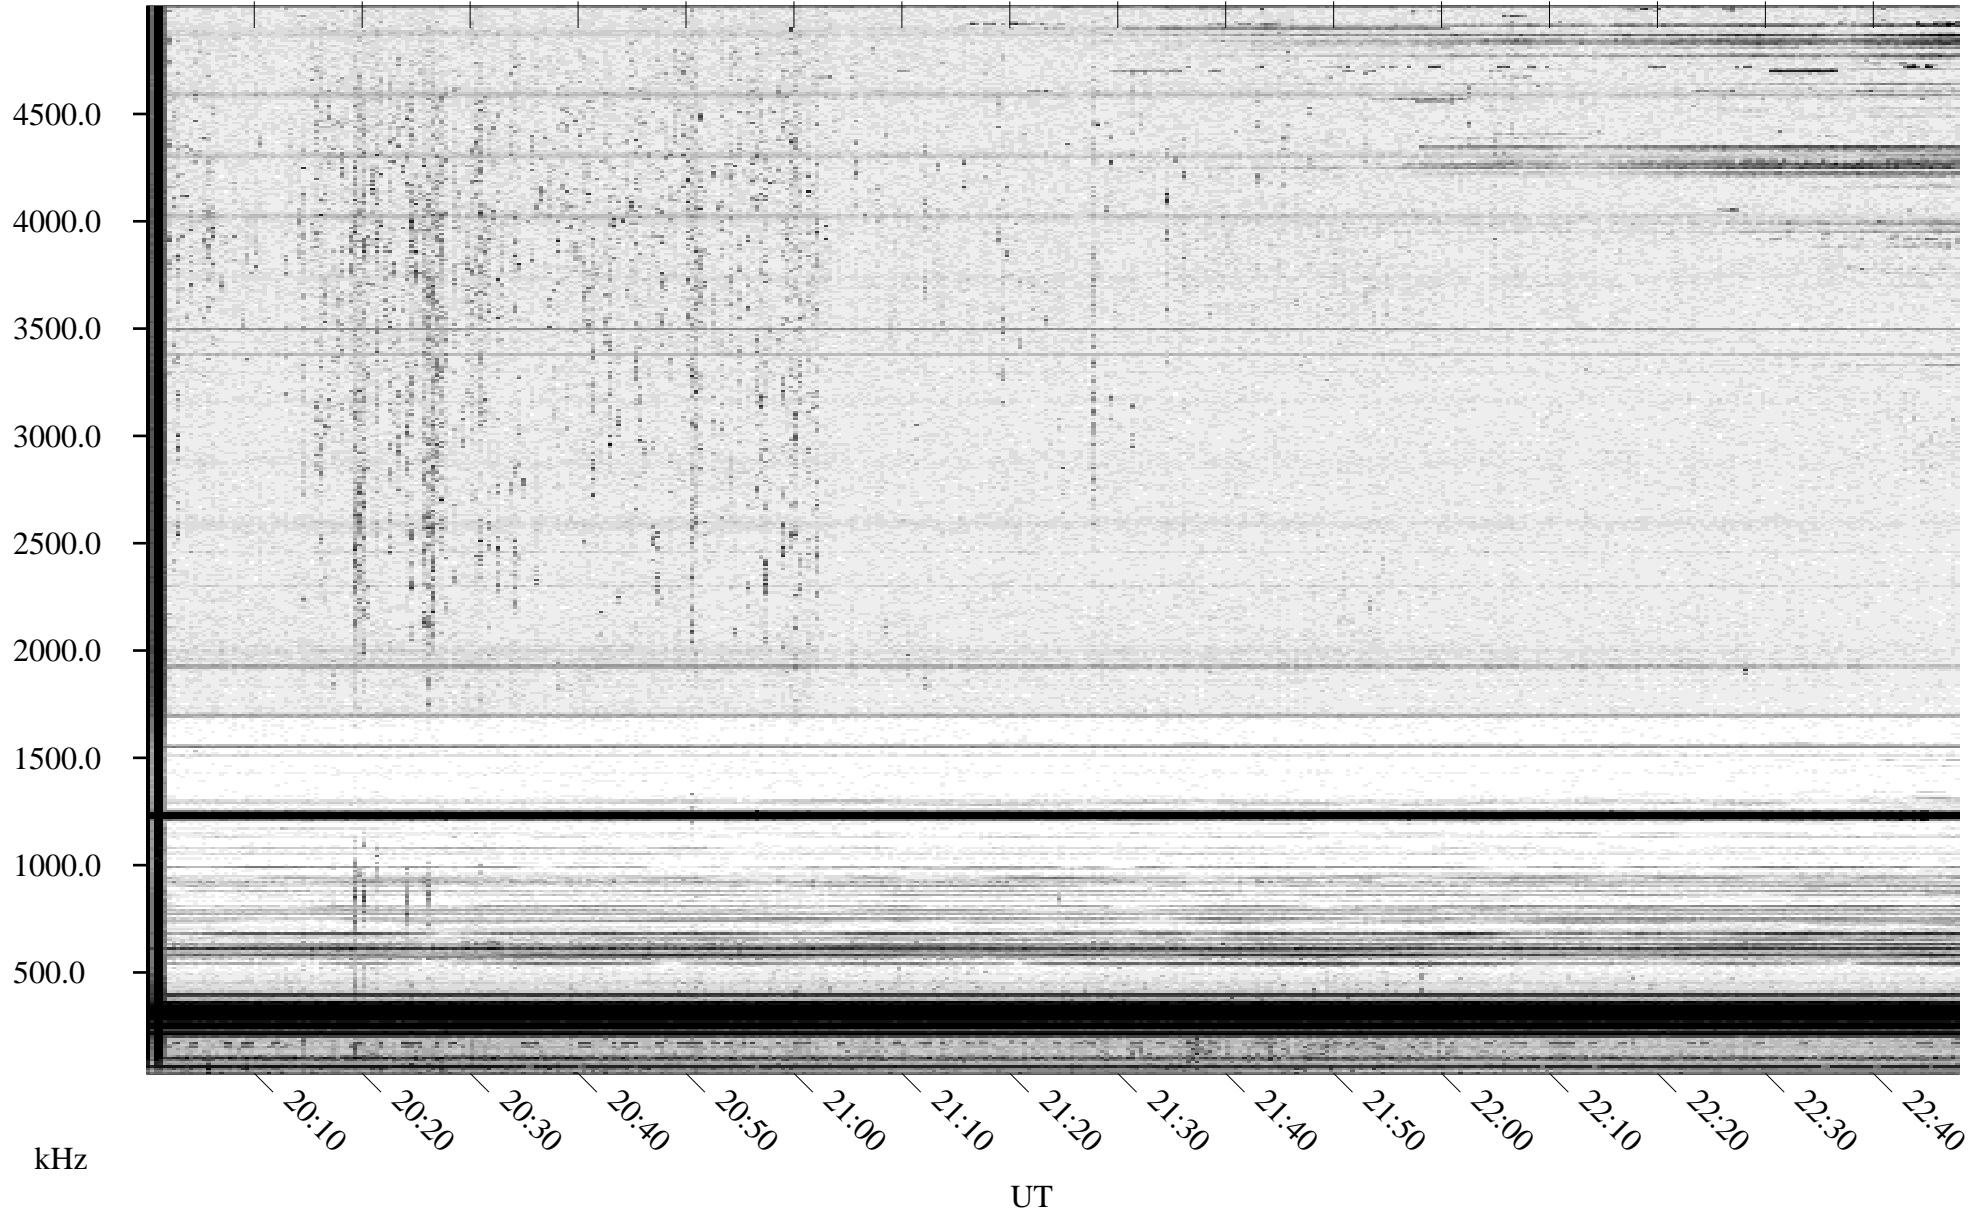

03/27/1996 Churchill, Manitoba

Linear Scale Black = 161 White = 15

ch96087l.r00m max_12

Page 1

03/27/1996 Churchill, Manitoba

Linear Scale Black = 161 White = 15

ch96087l.r00m max_12

Page 2

03/28/1996 Churchill, Manitoba

Linear Scale Black = 161 White = 15

ch96087l.r00m max_12

Page 3

03/28/1996 Churchill, Manitoba

Linear Scale Black = 161 White = 15

ch960871.r00m max_12

Page 4

03/28/1996 Churchill, Manitoba

Linear Scale Black = 161 White = 15

ch96087l.r00m max_12

Page 5

03/28/1996 Churchill, Manitoba

Linear Scale Black = 161 White = 15

ch96087l.r00m max_12

Page 6

03/28/1996 Churchill, Manitoba

Linear Scale Black = 161 White = 15

ch96087l.r00m max_12

Page 7

03/28/1996 Churchill, Manitoba

Linear Scale Black = 161 White = 15

ch96087l.r00m max_12

Page 8