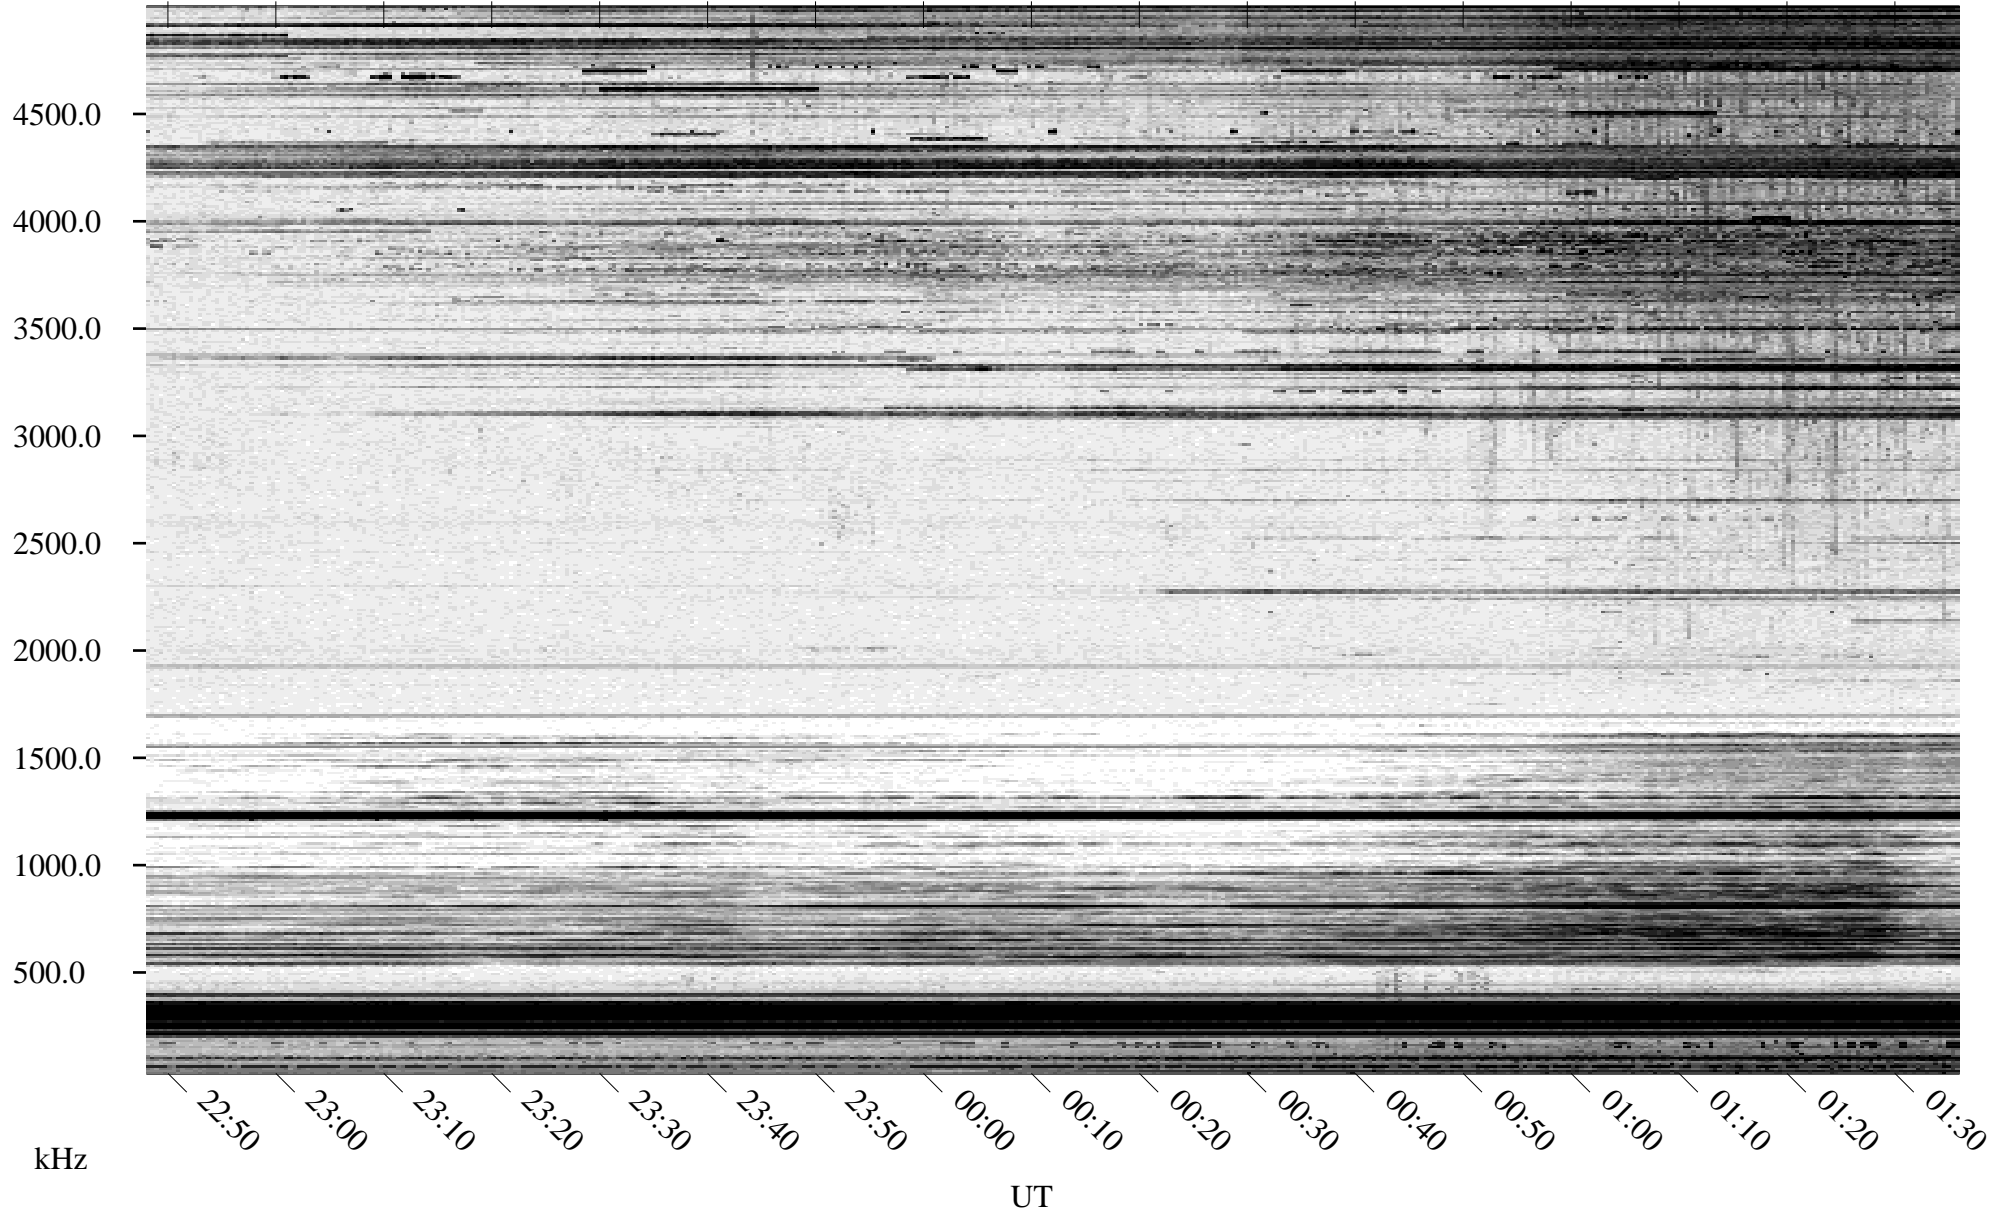

03/27/1996 Churchill, Manitoba

Linear Scale Black = 161 White = 15

ch96087l.r00m max_12

Page 1

03/27/1996 Churchill, Manitoba

Linear Scale Black = 161 White = 15

ch96087l.r00m max_12

Page 2

03/28/1996 Churchill, Manitoba

Linear Scale Black = 161 White = 15

ch96087l.r00m max_12

Page 3

03/28/1996 Churchill, Manitoba

Linear Scale Black = 161 White = 15

ch960871.r00m max_12

Page 4

03/28/1996 Churchill, Manitoba

Linear Scale Black = 161 White = 15

ch96087l.r00m max_12

Page 5

03/28/1996 Churchill, Manitoba

Linear Scale Black = 161 White = 15

ch96087l.r00m max_12

Page 6

03/28/1996 Churchill, Manitoba

Linear Scale Black = 161 White = 15

ch96087l.r00m max_12

Page 7

03/28/1996 Churchill, Manitoba

Linear Scale Black = 161 White = 15

ch96087l.r00m max_12

Page 8