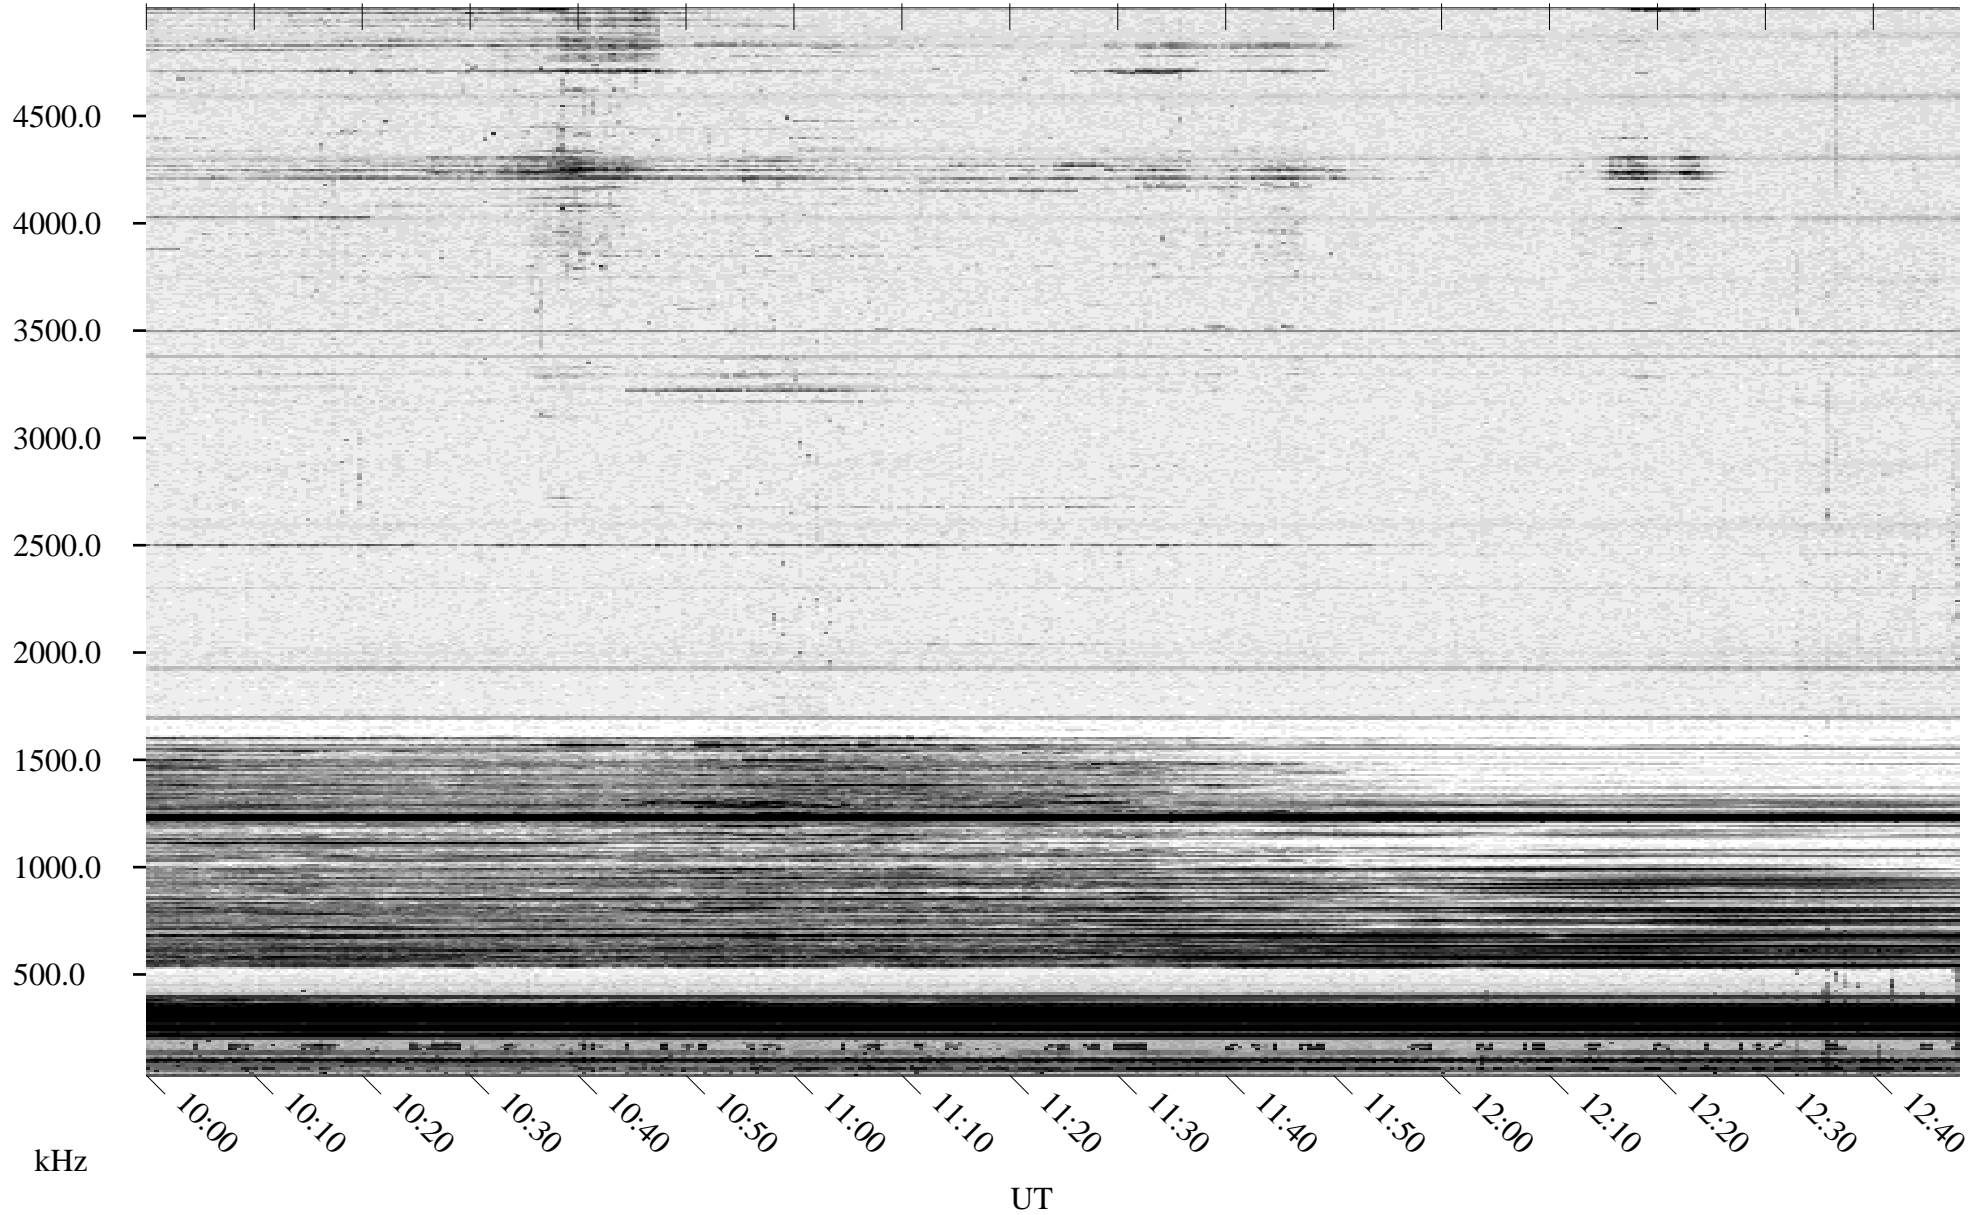

03/27/1996 Churchill, Manitoba

Linear Scale Black = 161 White = 15

ch96087l.r00m max_12

Page 1

03/27/1996 Churchill, Manitoba

Linear Scale Black = 161 White = 15

ch96087l.r00m max_12

Page 2

03/28/1996 Churchill, Manitoba

Linear Scale Black = 161 White = 15

ch96087l.r00m max_12

Page 3

03/28/1996 Churchill, Manitoba

Linear Scale Black = 161 White = 15

ch960871.r00m max_12

Page 4

03/28/1996 Churchill, Manitoba

Linear Scale Black = 161 White = 15

ch96087l.r00m max_12

Page 5

03/28/1996 Churchill, Manitoba

Linear Scale Black = 161 White = 15

ch96087l.r00m max_12

Page 6

03/28/1996 Churchill, Manitoba

Linear Scale Black = 161 White = 15

ch96087l.r00m max_12

Page 7

03/28/1996 Churchill, Manitoba

Linear Scale Black = 161 White = 15

ch96087l.r00m max_12

Page 8