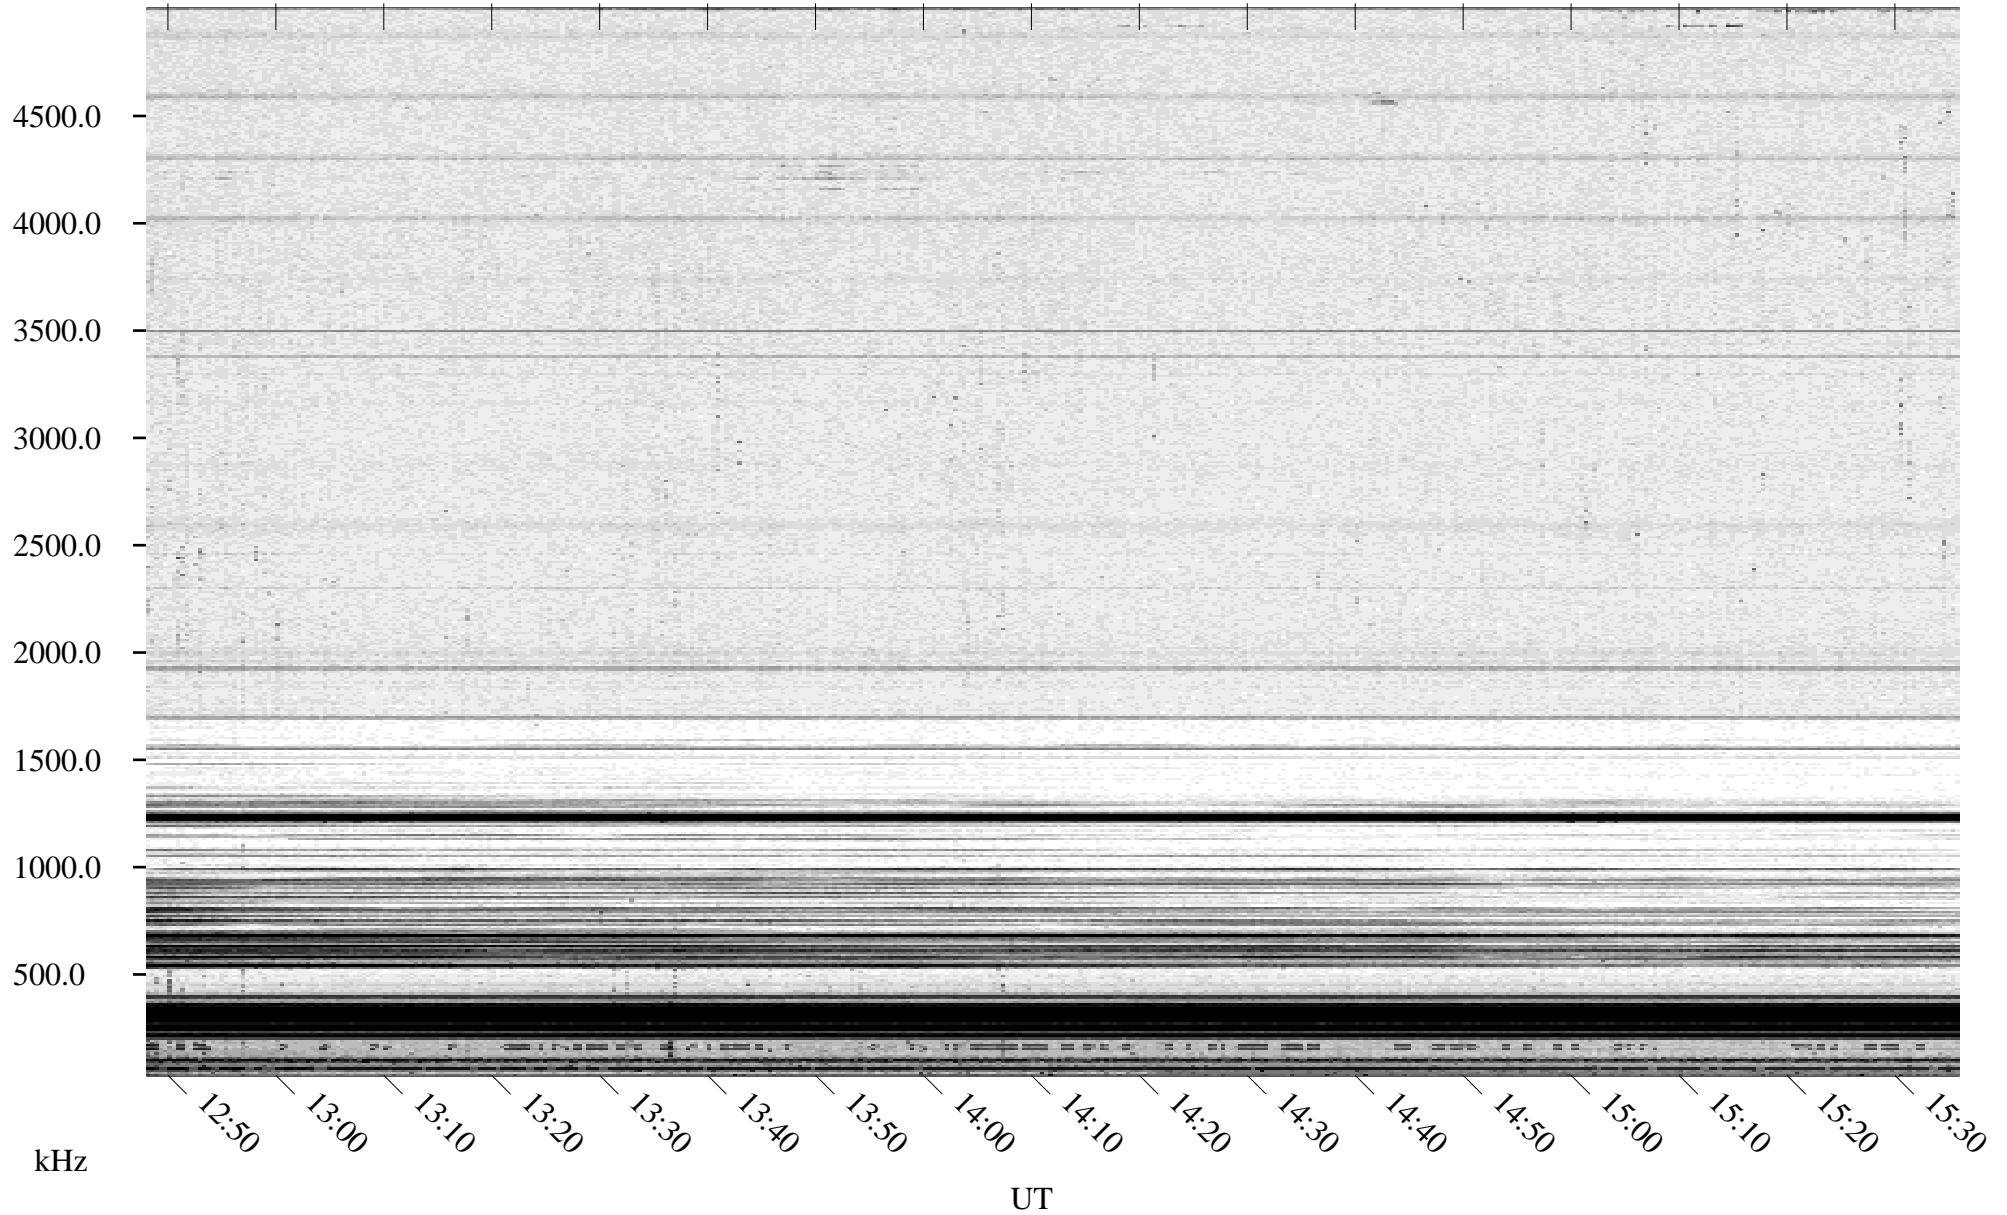

03/27/1996 Churchill, Manitoba

Linear Scale Black = 161 White = 15

ch96087l.r00m max_12

Page 1

03/27/1996 Churchill, Manitoba

Linear Scale Black = 161 White = 15

ch96087l.r00m max_12

Page 2

03/28/1996 Churchill, Manitoba

Linear Scale Black = 161 White = 15

ch96087l.r00m max_12

Page 3

03/28/1996 Churchill, Manitoba

Linear Scale Black = 161 White = 15

ch960871.r00m max_12

Page 4

03/28/1996 Churchill, Manitoba

Linear Scale Black = 161 White = 15

ch96087l.r00m max_12

Page 5

03/28/1996 Churchill, Manitoba

Linear Scale Black = 161 White = 15

ch96087l.r00m max_12

Page 6

03/28/1996 Churchill, Manitoba

Linear Scale Black = 161 White = 15

ch96087l.r00m max_12

Page 7

03/28/1996 Churchill, Manitoba

Linear Scale Black = 161 White = 15

ch96087l.r00m max_12

Page 8