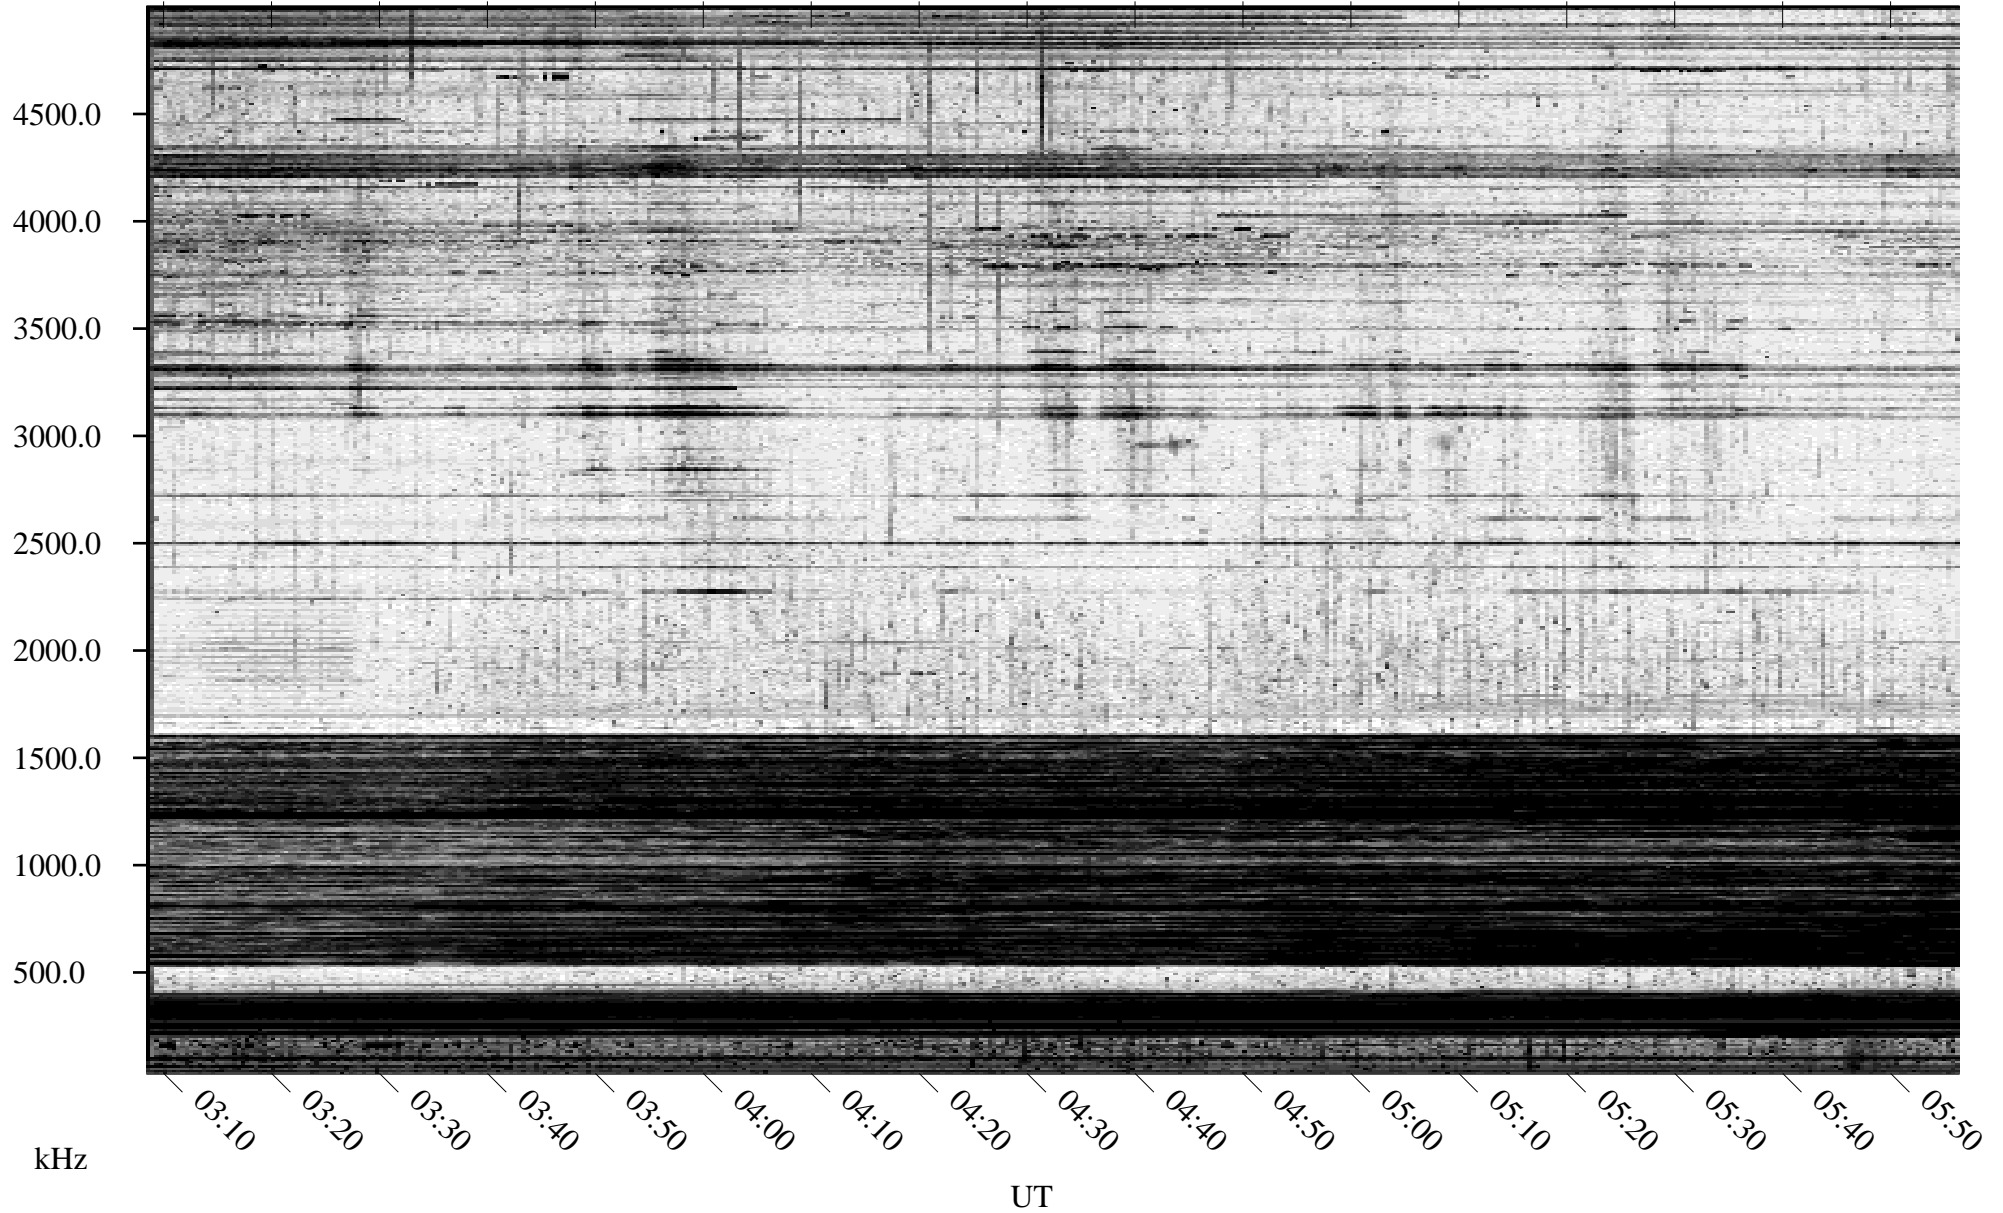

03/29/1996 Churchill, Manitoba

Linear Scale Black = 161 White = 15

ch96089l.r01m max_12

Page 1

03/29/1996 Churchill, Manitoba

Linear Scale Black = 161 White = 15

ch96089l.r01m max_12

Page 2

03/29/1996 Churchill, Manitoba

Linear Scale Black = 161 White = 15

ch96089l.r01m max_12

Page 3

03/29/1996 Churchill, Manitoba

Linear Scale Black = 161 White = 15

ch96089l.r01m max_12

Page 4

03/29/1996 Churchill, Manitoba

Linear Scale Black = 161 White = 15

ch96089l.r01m max_12