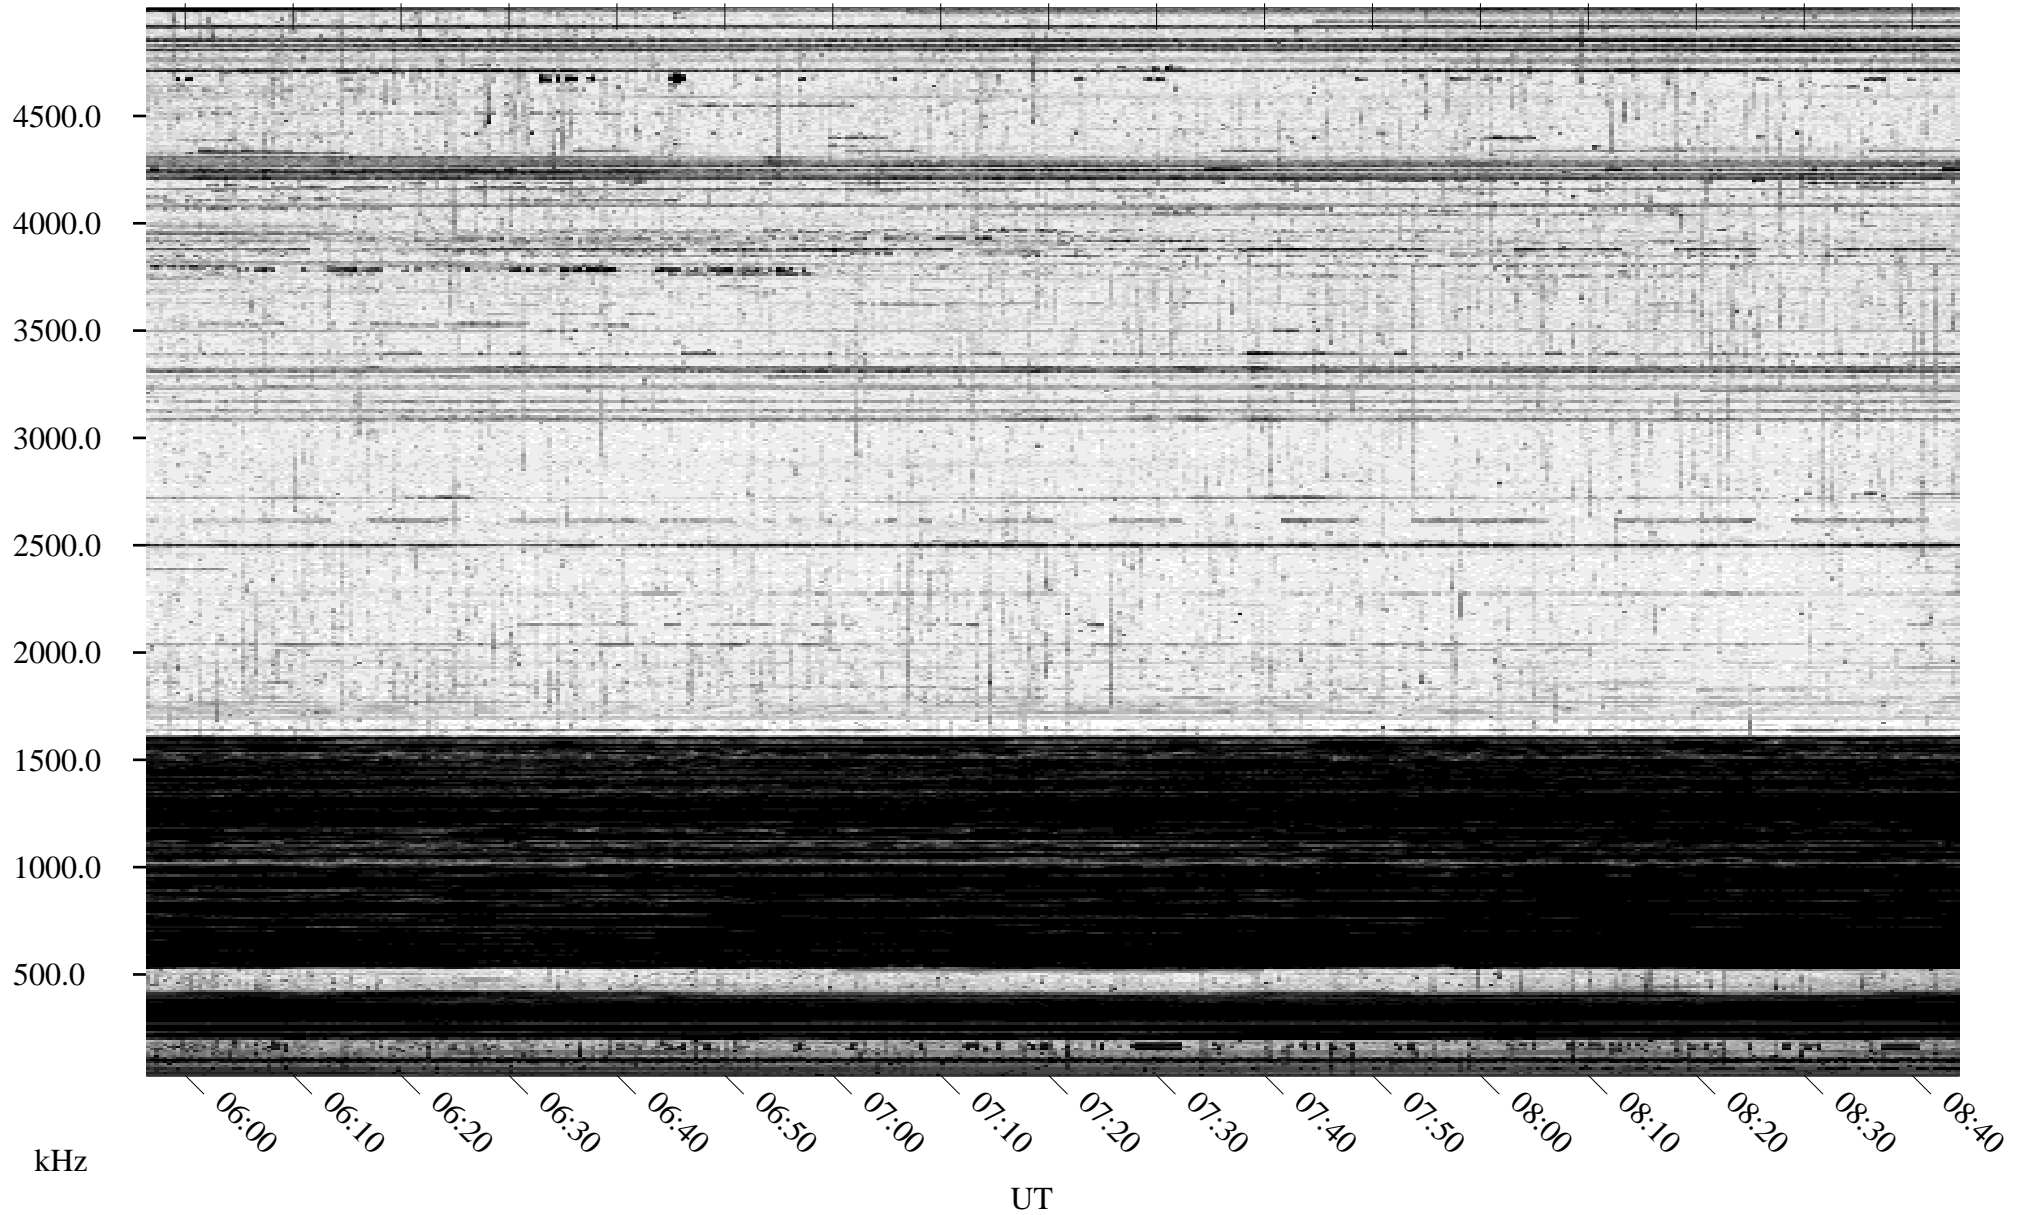

03/29/1996 Churchill, Manitoba

Linear Scale Black = 161 White = 15

ch96089l.r01m max_12

Page 1

03/29/1996 Churchill, Manitoba

Linear Scale Black = 161 White = 15

ch96089l.r01m max_12

Page 2

03/29/1996 Churchill, Manitoba

Linear Scale Black = 161 White = 15

ch96089l.r01m max_12

Page 3

03/29/1996 Churchill, Manitoba

Linear Scale Black = 161 White = 15

ch96089l.r01m max_12

Page 4

03/29/1996 Churchill, Manitoba

Linear Scale Black = 161 White = 15

ch96089l.r01m max_12