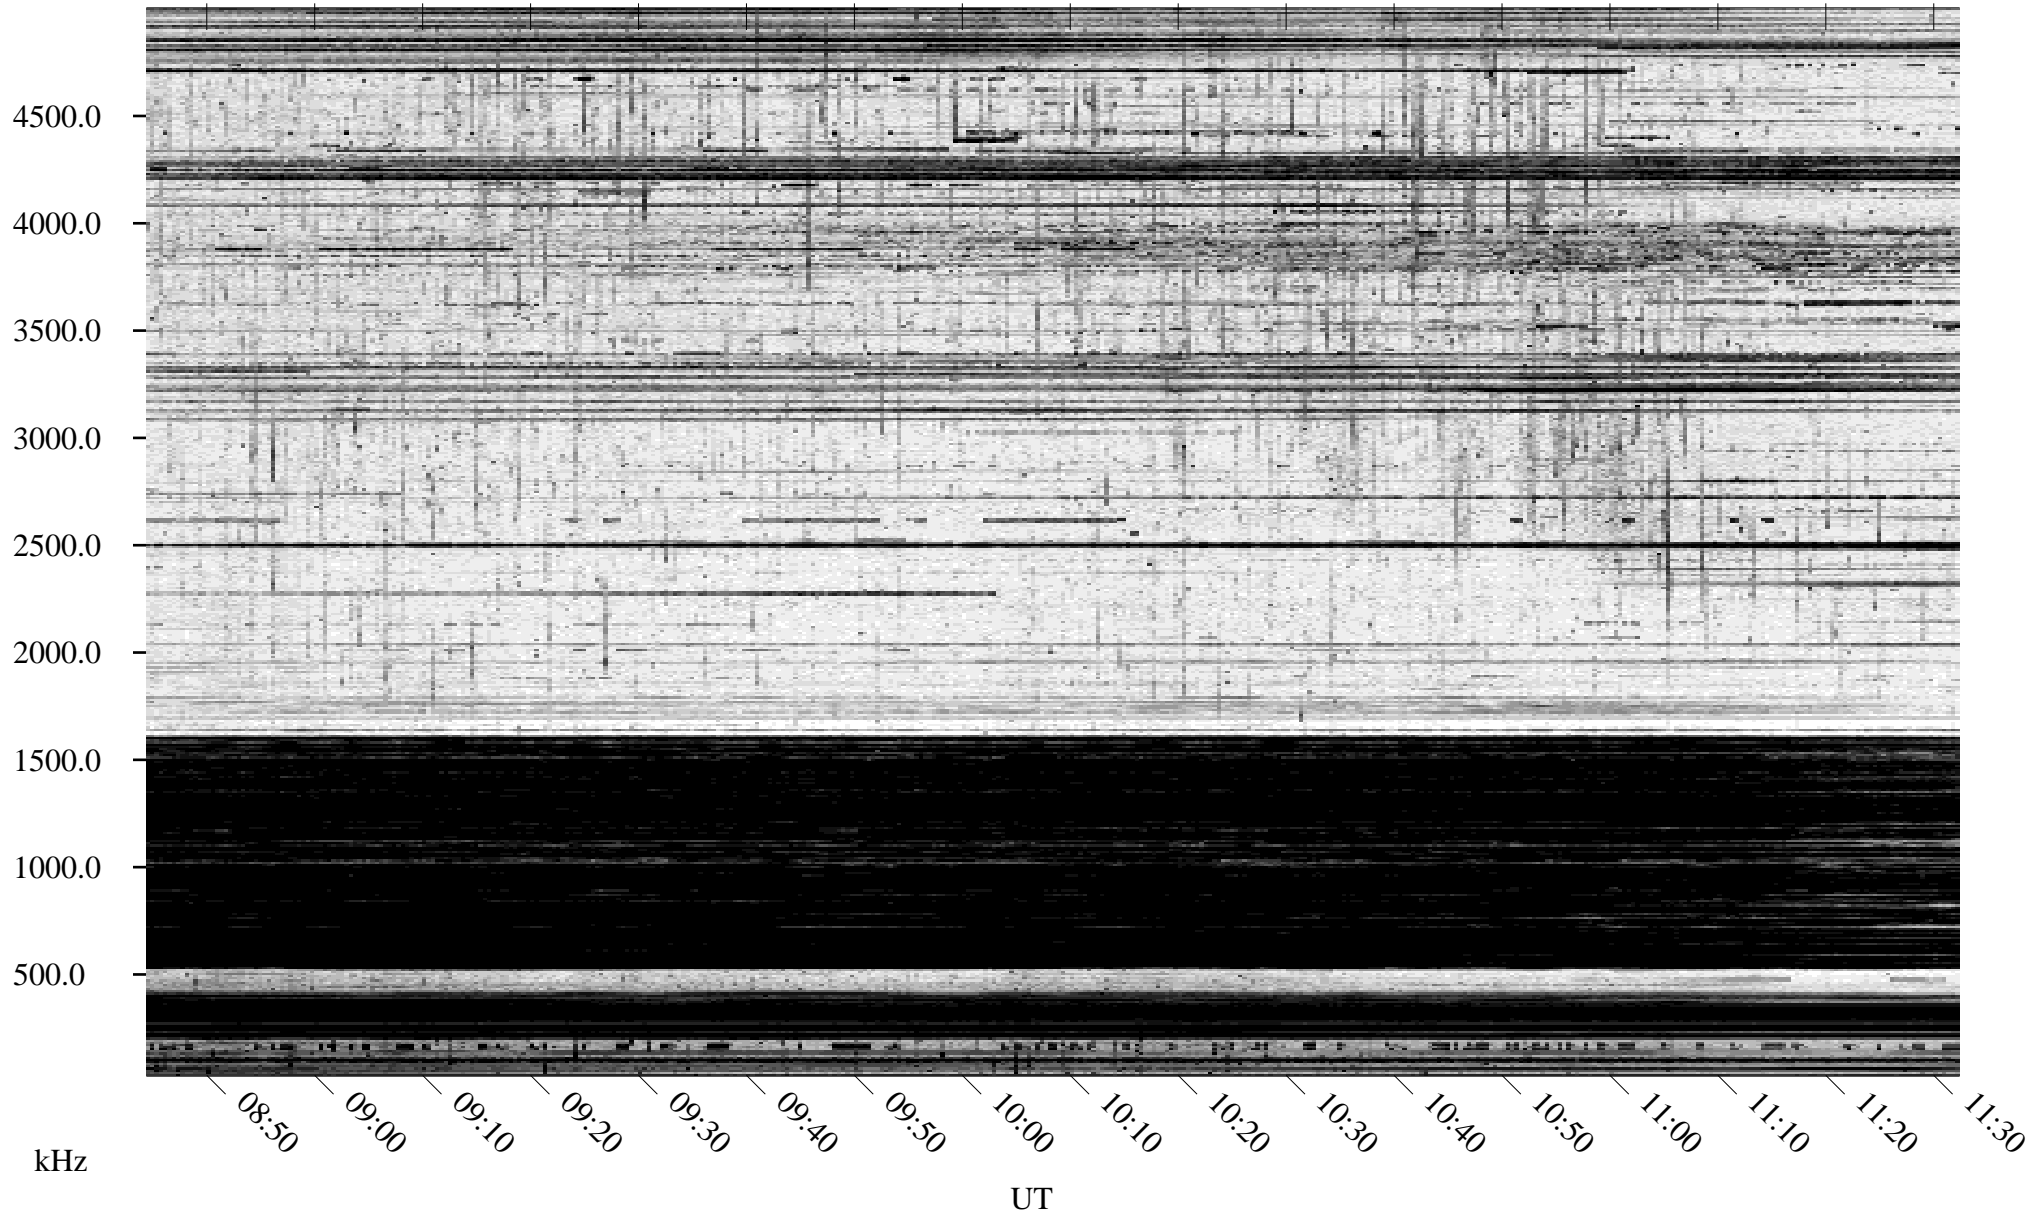

03/29/1996 Churchill, Manitoba

Linear Scale Black = 161 White = 15

ch96089l.r01m max_12

Page 1

03/29/1996 Churchill, Manitoba

Linear Scale Black = 161 White = 15

ch96089l.r01m max_12

Page 2

03/29/1996 Churchill, Manitoba

Linear Scale Black = 161 White = 15

ch96089l.r01m max_12

Page 3

03/29/1996 Churchill, Manitoba

Linear Scale Black = 161 White = 15

ch96089l.r01m max_12

Page 4

03/29/1996 Churchill, Manitoba

Linear Scale Black = 161 White = 15

ch96089l.r01m max_12