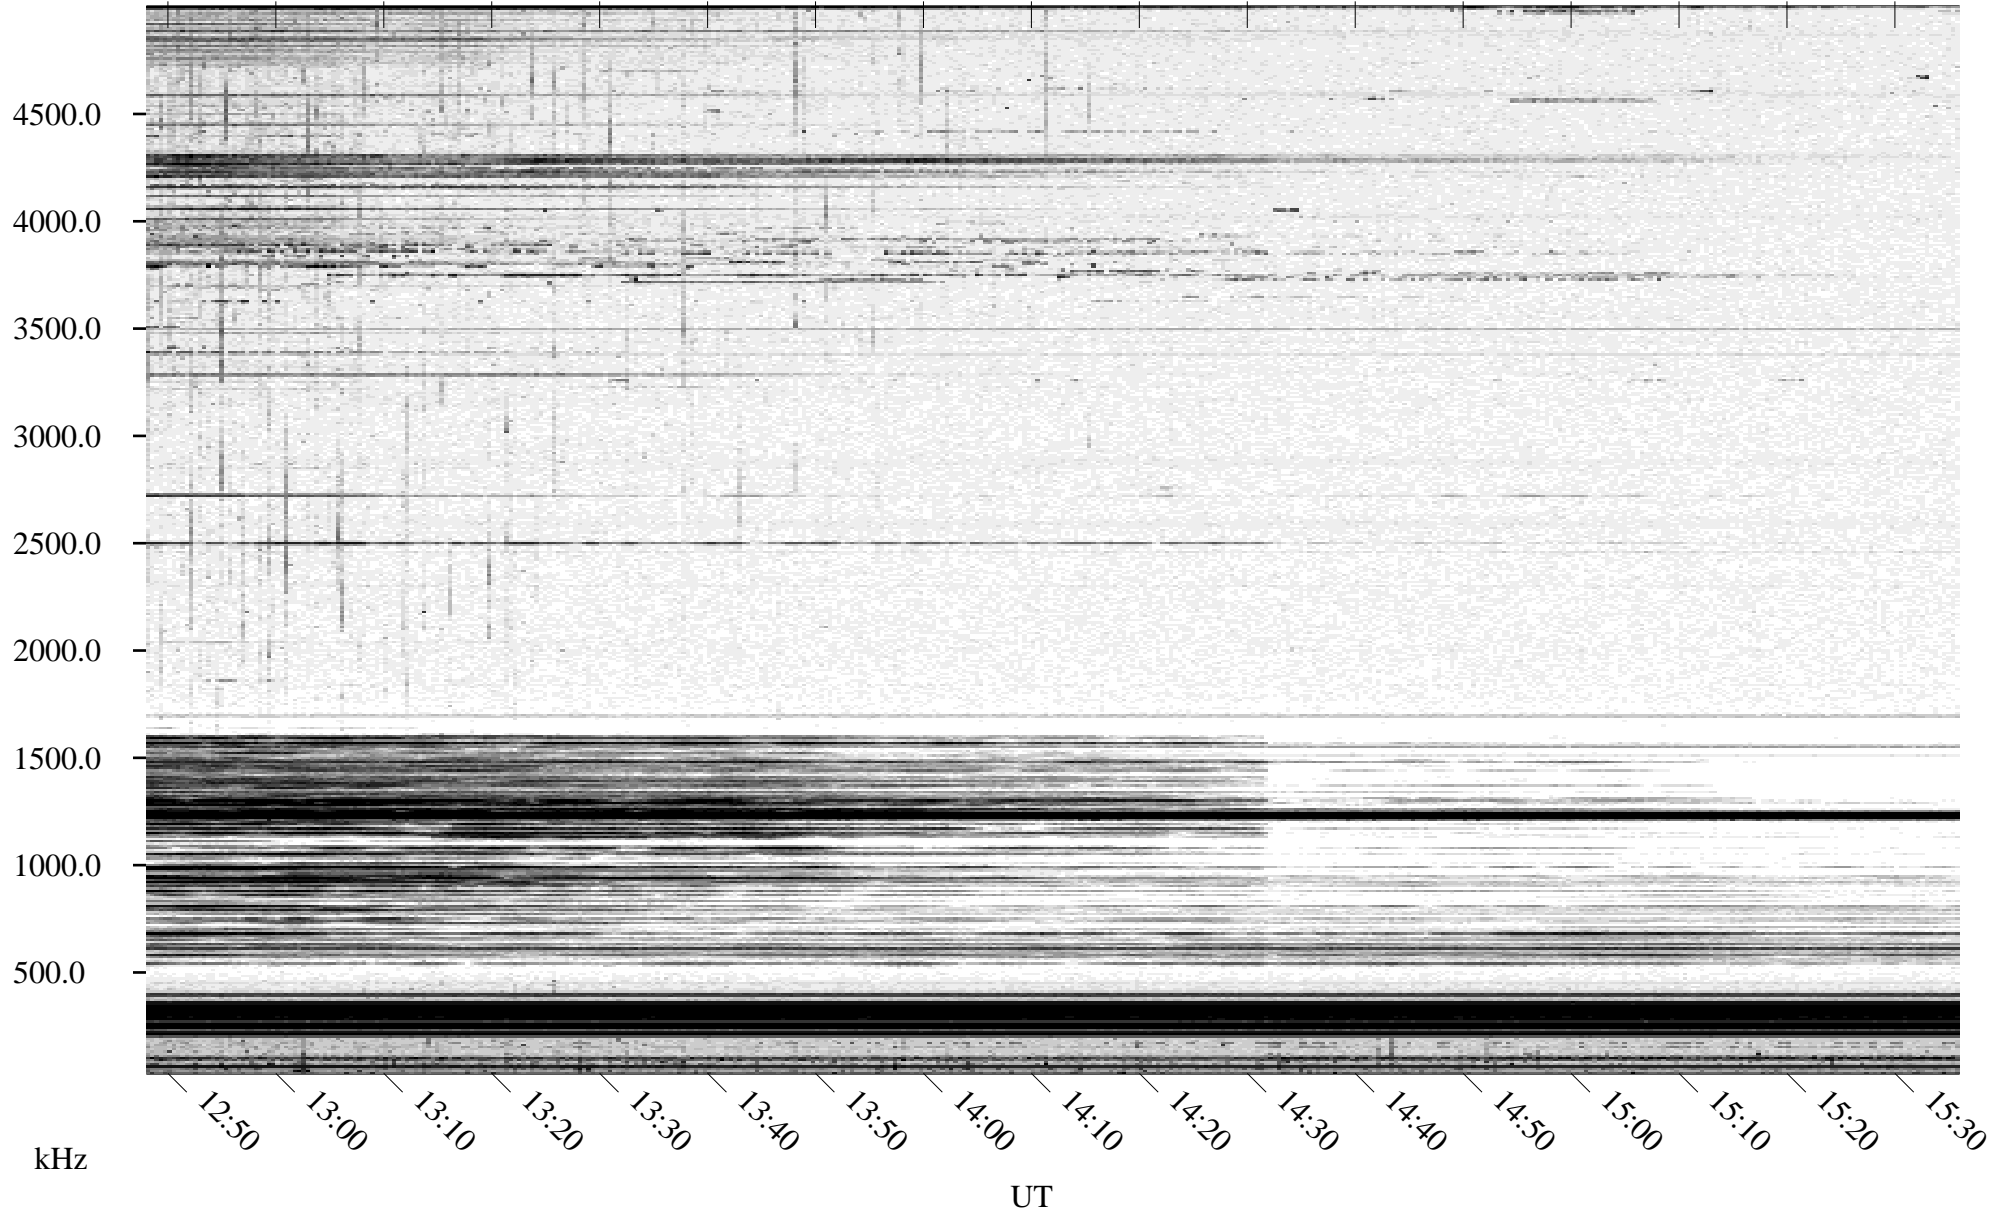

03/29/1996 Churchill, Manitoba

Linear Scale Black = 161 White = 15

ch96089l.r02m max_12

Page 1

03/29/1996 Churchill, Manitoba

Linear Scale Black = 161 White = 15

ch96089l.r02m max_12

Page 2

03/30/1996 Churchill, Manitoba

Linear Scale Black = 161 White = 15

ch96089l.r02m max_12

Page 3

03/30/1996 Churchill, Manitoba

Linear Scale Black = 161 White = 15

ch96089l.r02m max_12

Page 4

03/30/1996 Churchill, Manitoba

Linear Scale Black = 161 White = 15

ch96089l.r02m max_12

Page 5

03/30/1996 Churchill, Manitoba

Linear Scale Black = 161 White = 15

ch96089l.r02m max_12

Page 6

03/30/1996 Churchill, Manitoba

Linear Scale Black = 161 White = 15

ch96089l.r02m max_12

Page 7

03/30/1996 Churchill, Manitoba

Linear Scale Black = 161 White = 15

ch96089l.r02m max_12

Page 8