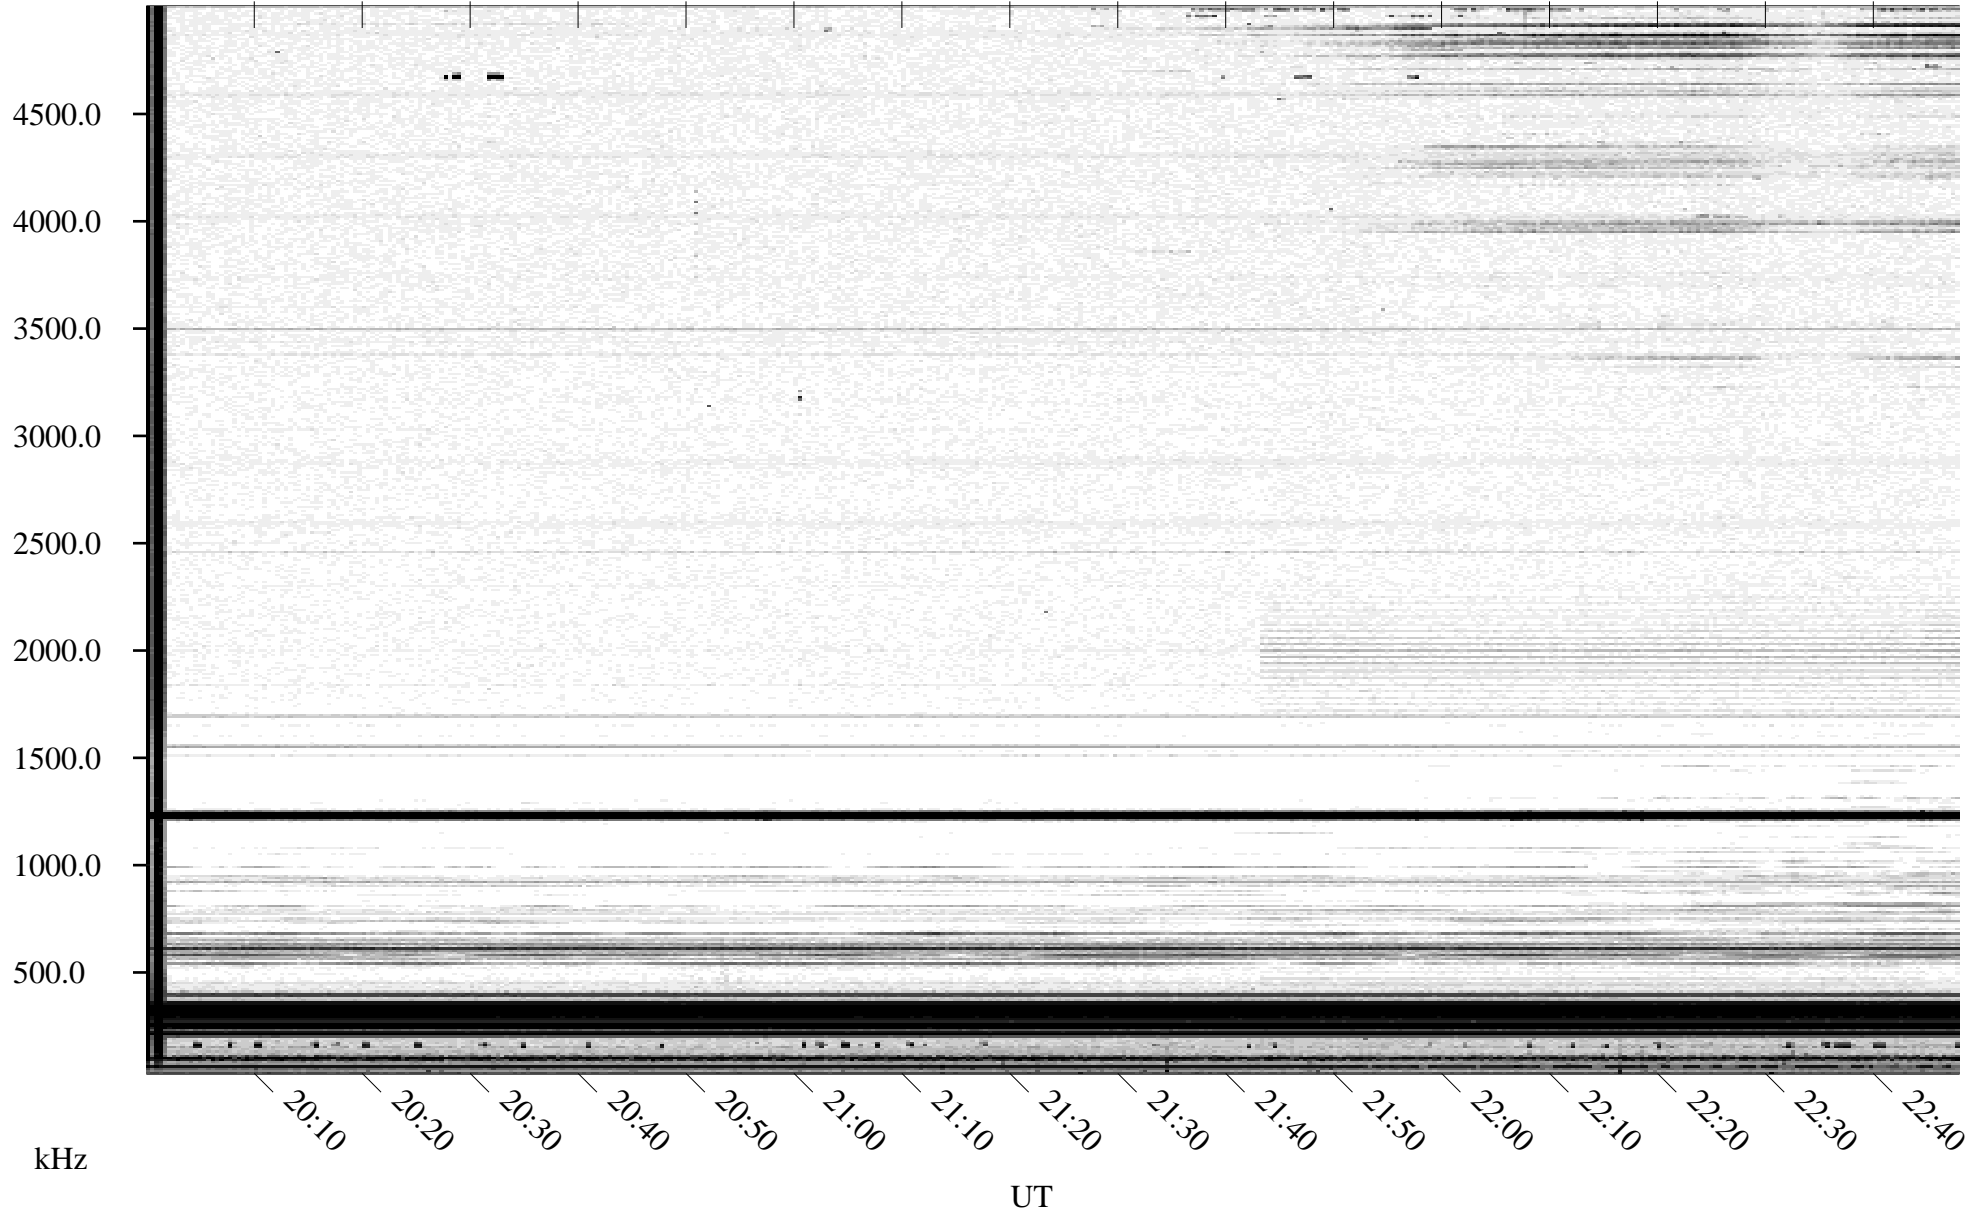

03/29/1996 Churchill, Manitoba

Linear Scale Black = 161 White = 15

ch96089l.r02m max_12

Page 1

03/29/1996 Churchill, Manitoba

Linear Scale Black = 161 White = 15

ch96089l.r02m max_12

Page 2

03/30/1996 Churchill, Manitoba

Linear Scale Black = 161 White = 15

ch96089l.r02m max_12

Page 3

03/30/1996 Churchill, Manitoba

Linear Scale Black = 161 White = 15

ch96089l.r02m max_12

Page 4

03/30/1996 Churchill, Manitoba

Linear Scale Black = 161 White = 15

ch96089l.r02m max_12

Page 5

03/30/1996 Churchill, Manitoba

Linear Scale Black = 161 White = 15

ch96089l.r02m max_12

Page 6

03/30/1996 Churchill, Manitoba

Linear Scale Black = 161 White = 15

ch96089l.r02m max_12

Page 7

03/30/1996 Churchill, Manitoba

Linear Scale Black = 161 White = 15

ch96089l.r02m max_12

Page 8