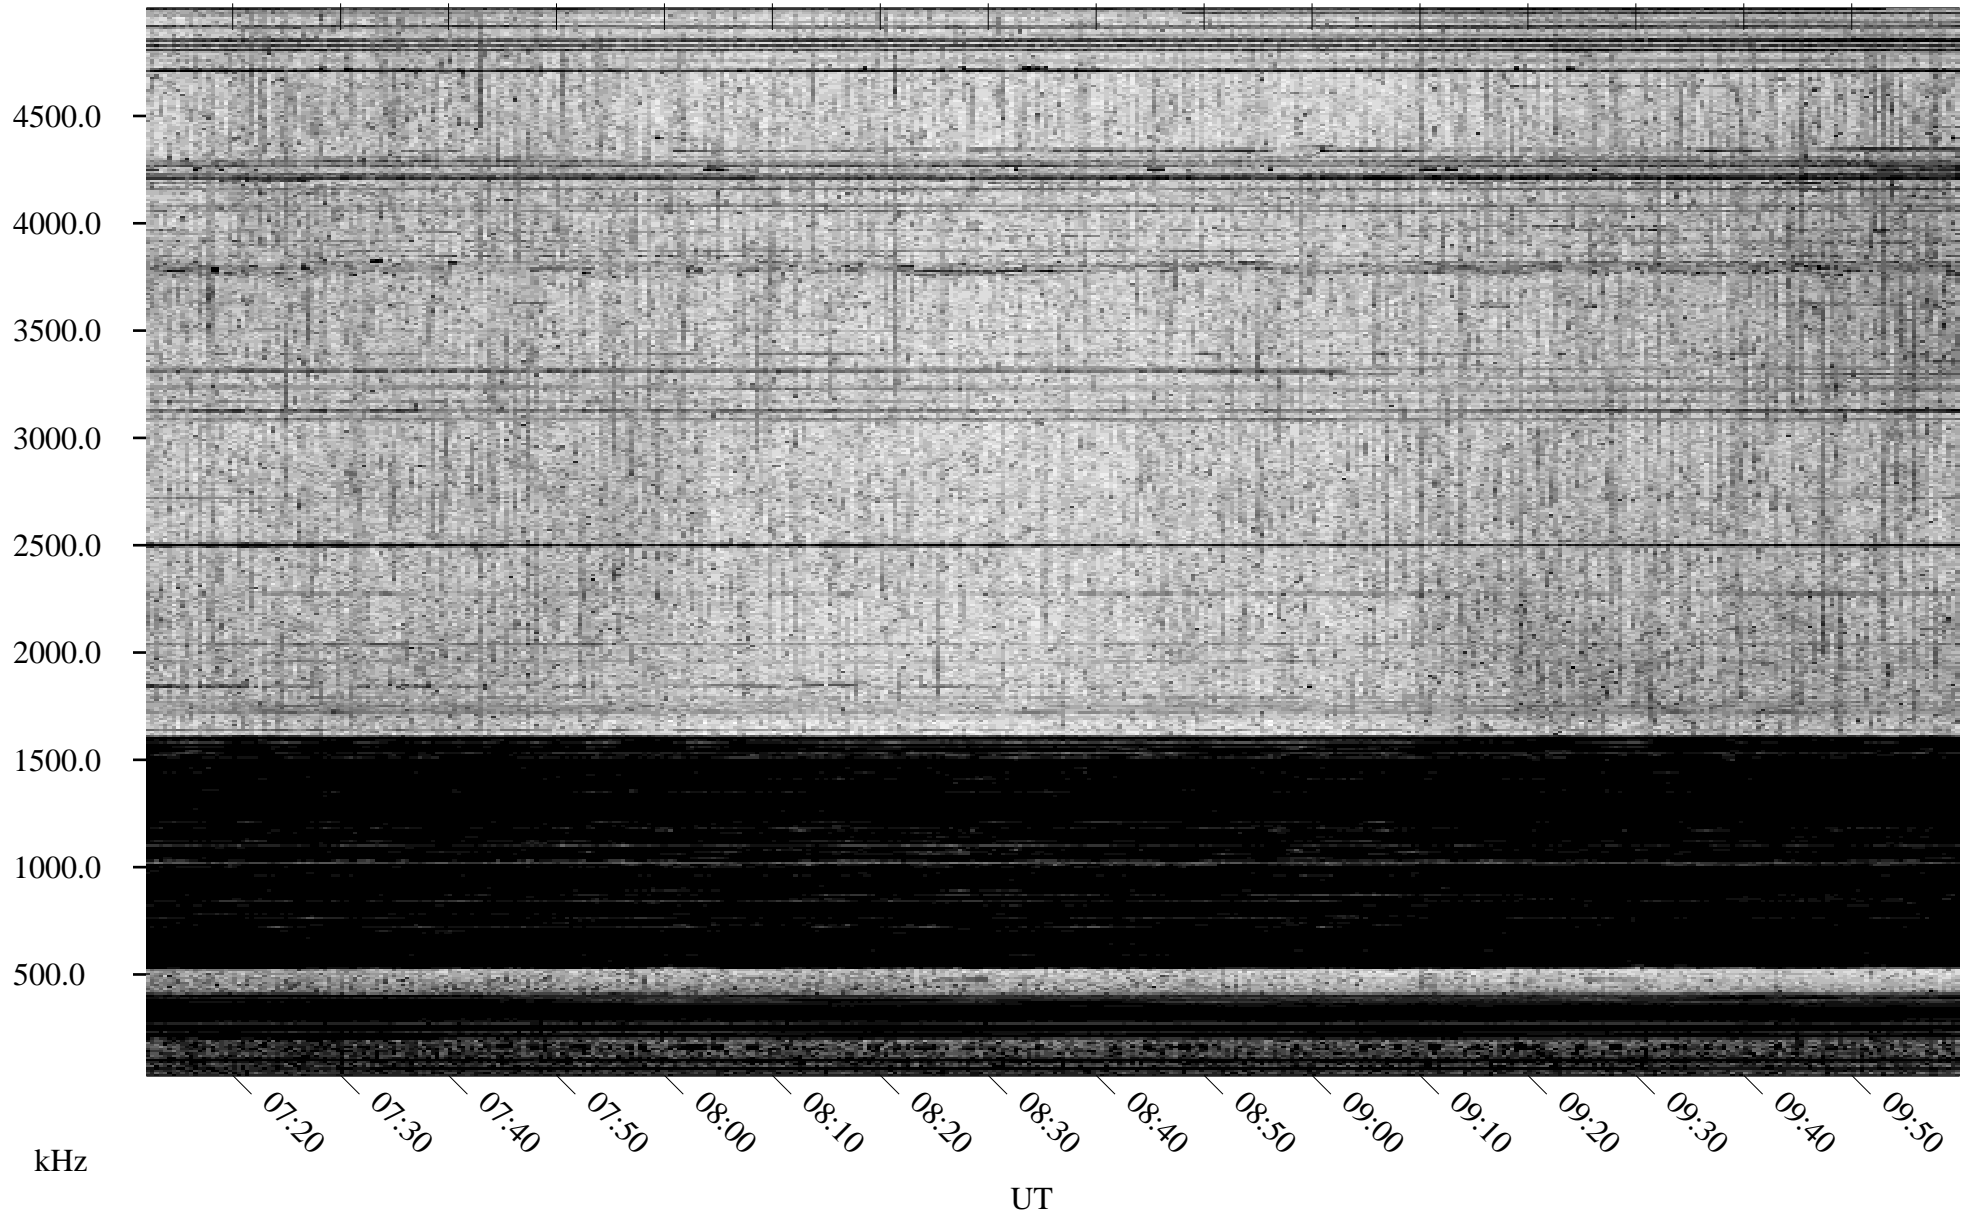

03/29/1996 Churchill, Manitoba

Linear Scale Black = 161 White = 15

ch96089l.r02m max_12

Page 1

03/29/1996 Churchill, Manitoba

Linear Scale Black = 161 White = 15

ch96089l.r02m max_12

Page 2

03/30/1996 Churchill, Manitoba

Linear Scale Black = 161 White = 15

ch96089l.r02m max_12

Page 3

03/30/1996 Churchill, Manitoba

Linear Scale Black = 161 White = 15

ch96089l.r02m max_12

Page 4

03/30/1996 Churchill, Manitoba

Linear Scale Black = 161 White = 15

ch96089l.r02m max_12

Page 5

03/30/1996 Churchill, Manitoba

Linear Scale Black = 161 White = 15

ch96089l.r02m max_12

Page 6

03/30/1996 Churchill, Manitoba

Linear Scale Black = 161 White = 15

ch96089l.r02m max_12

Page 7

03/30/1996 Churchill, Manitoba

Linear Scale Black = 161 White = 15

ch96089l.r02m max_12

Page 8