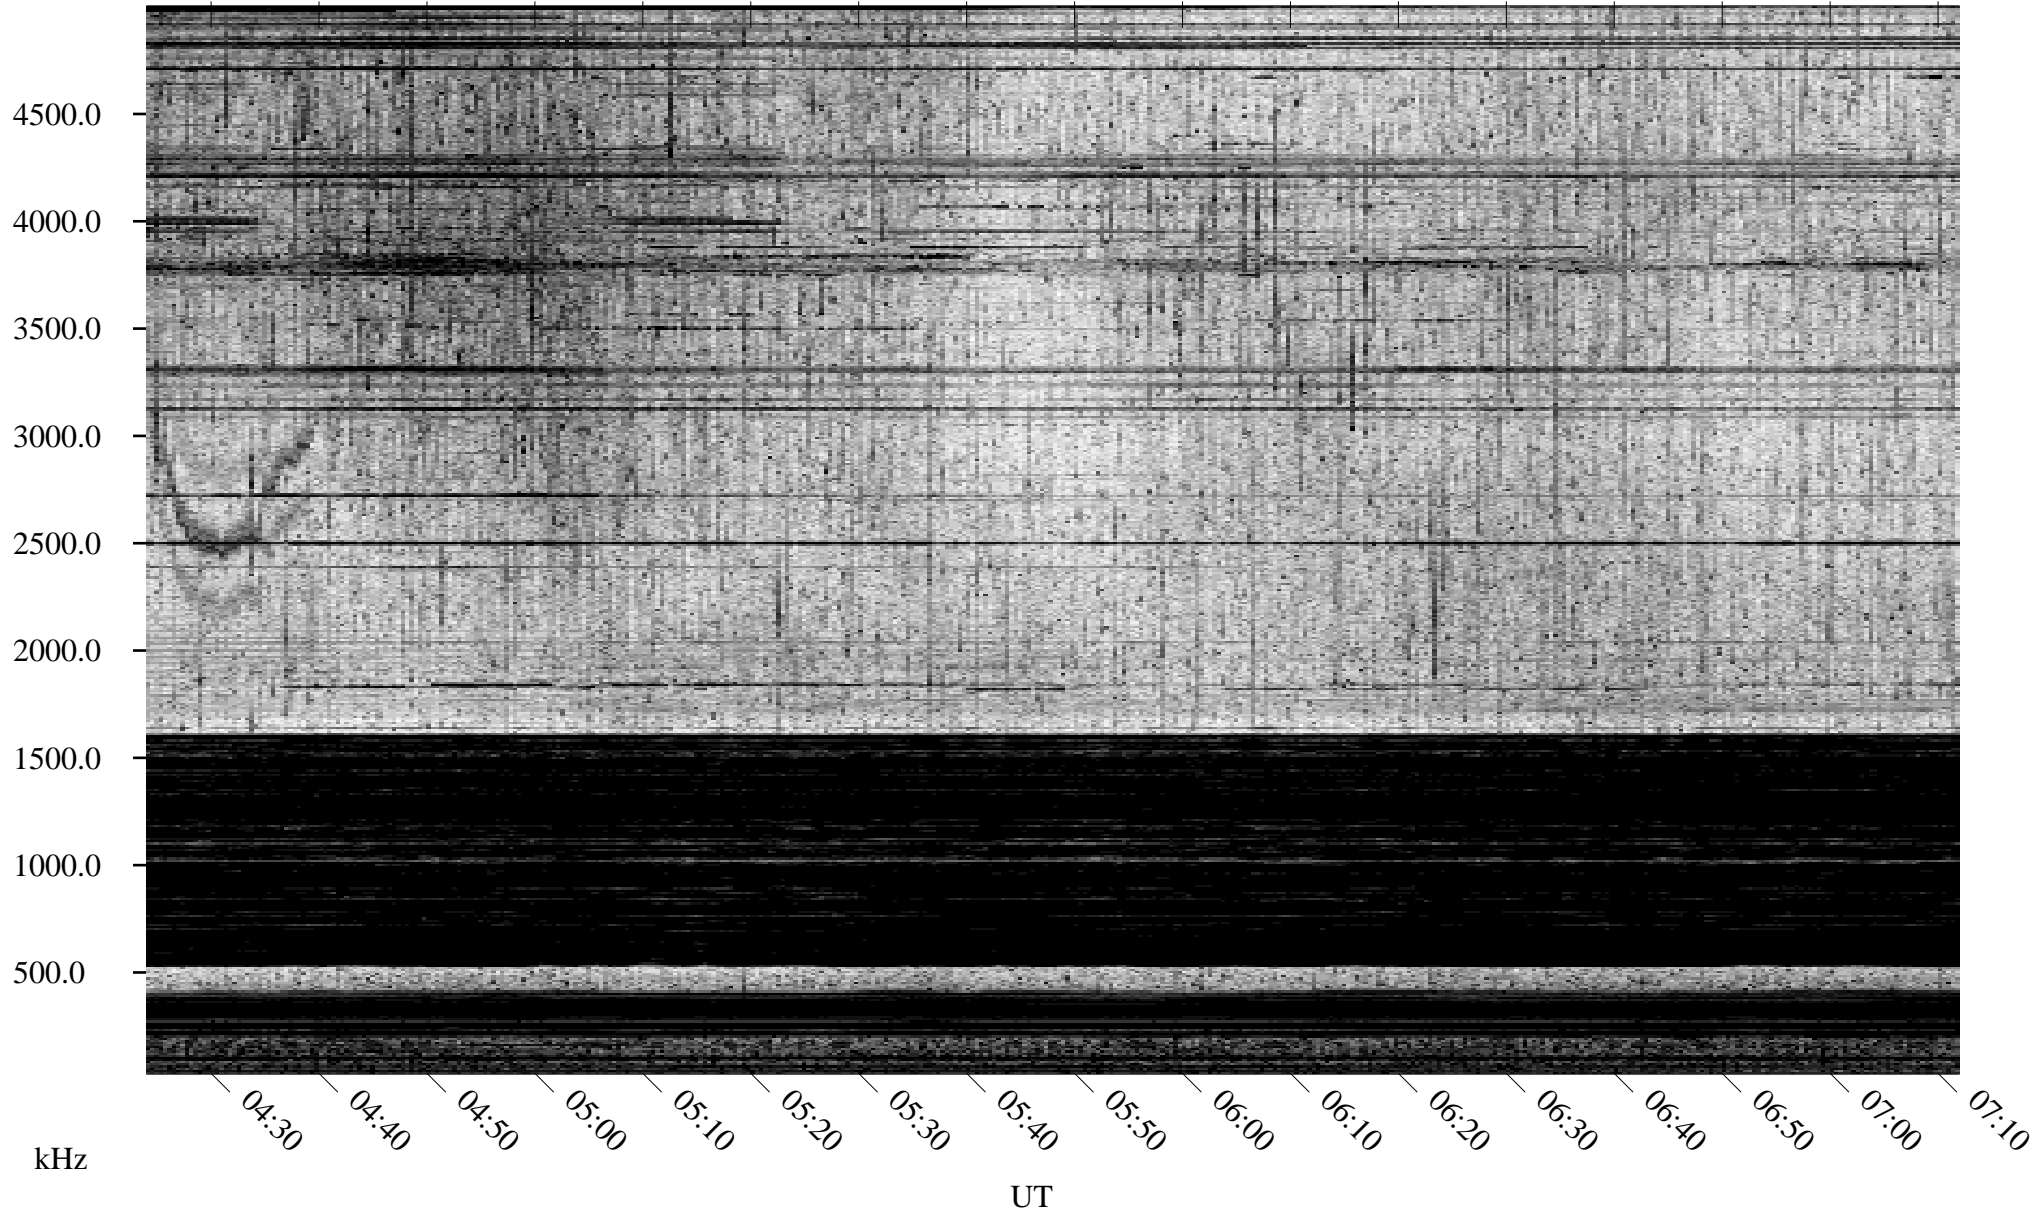

03/29/1996 Churchill, Manitoba

Linear Scale Black = 161 White = 15

ch96089l.r02m max_12

Page 1

03/29/1996 Churchill, Manitoba

Linear Scale Black = 161 White = 15

ch96089l.r02m max_12

Page 2

03/30/1996 Churchill, Manitoba

Linear Scale Black = 161 White = 15

ch96089l.r02m max_12

Page 3

03/30/1996 Churchill, Manitoba

Linear Scale Black = 161 White = 15

ch96089l.r02m max_12

Page 4

03/30/1996 Churchill, Manitoba

Linear Scale Black = 161 White = 15

ch96089l.r02m max_12

Page 5

03/30/1996 Churchill, Manitoba

Linear Scale Black = 161 White = 15

ch96089l.r02m max_12

Page 6

03/30/1996 Churchill, Manitoba

Linear Scale Black = 161 White = 15

ch96089l.r02m max_12

Page 7

03/30/1996 Churchill, Manitoba

Linear Scale Black = 161 White = 15

ch96089l.r02m max_12

Page 8