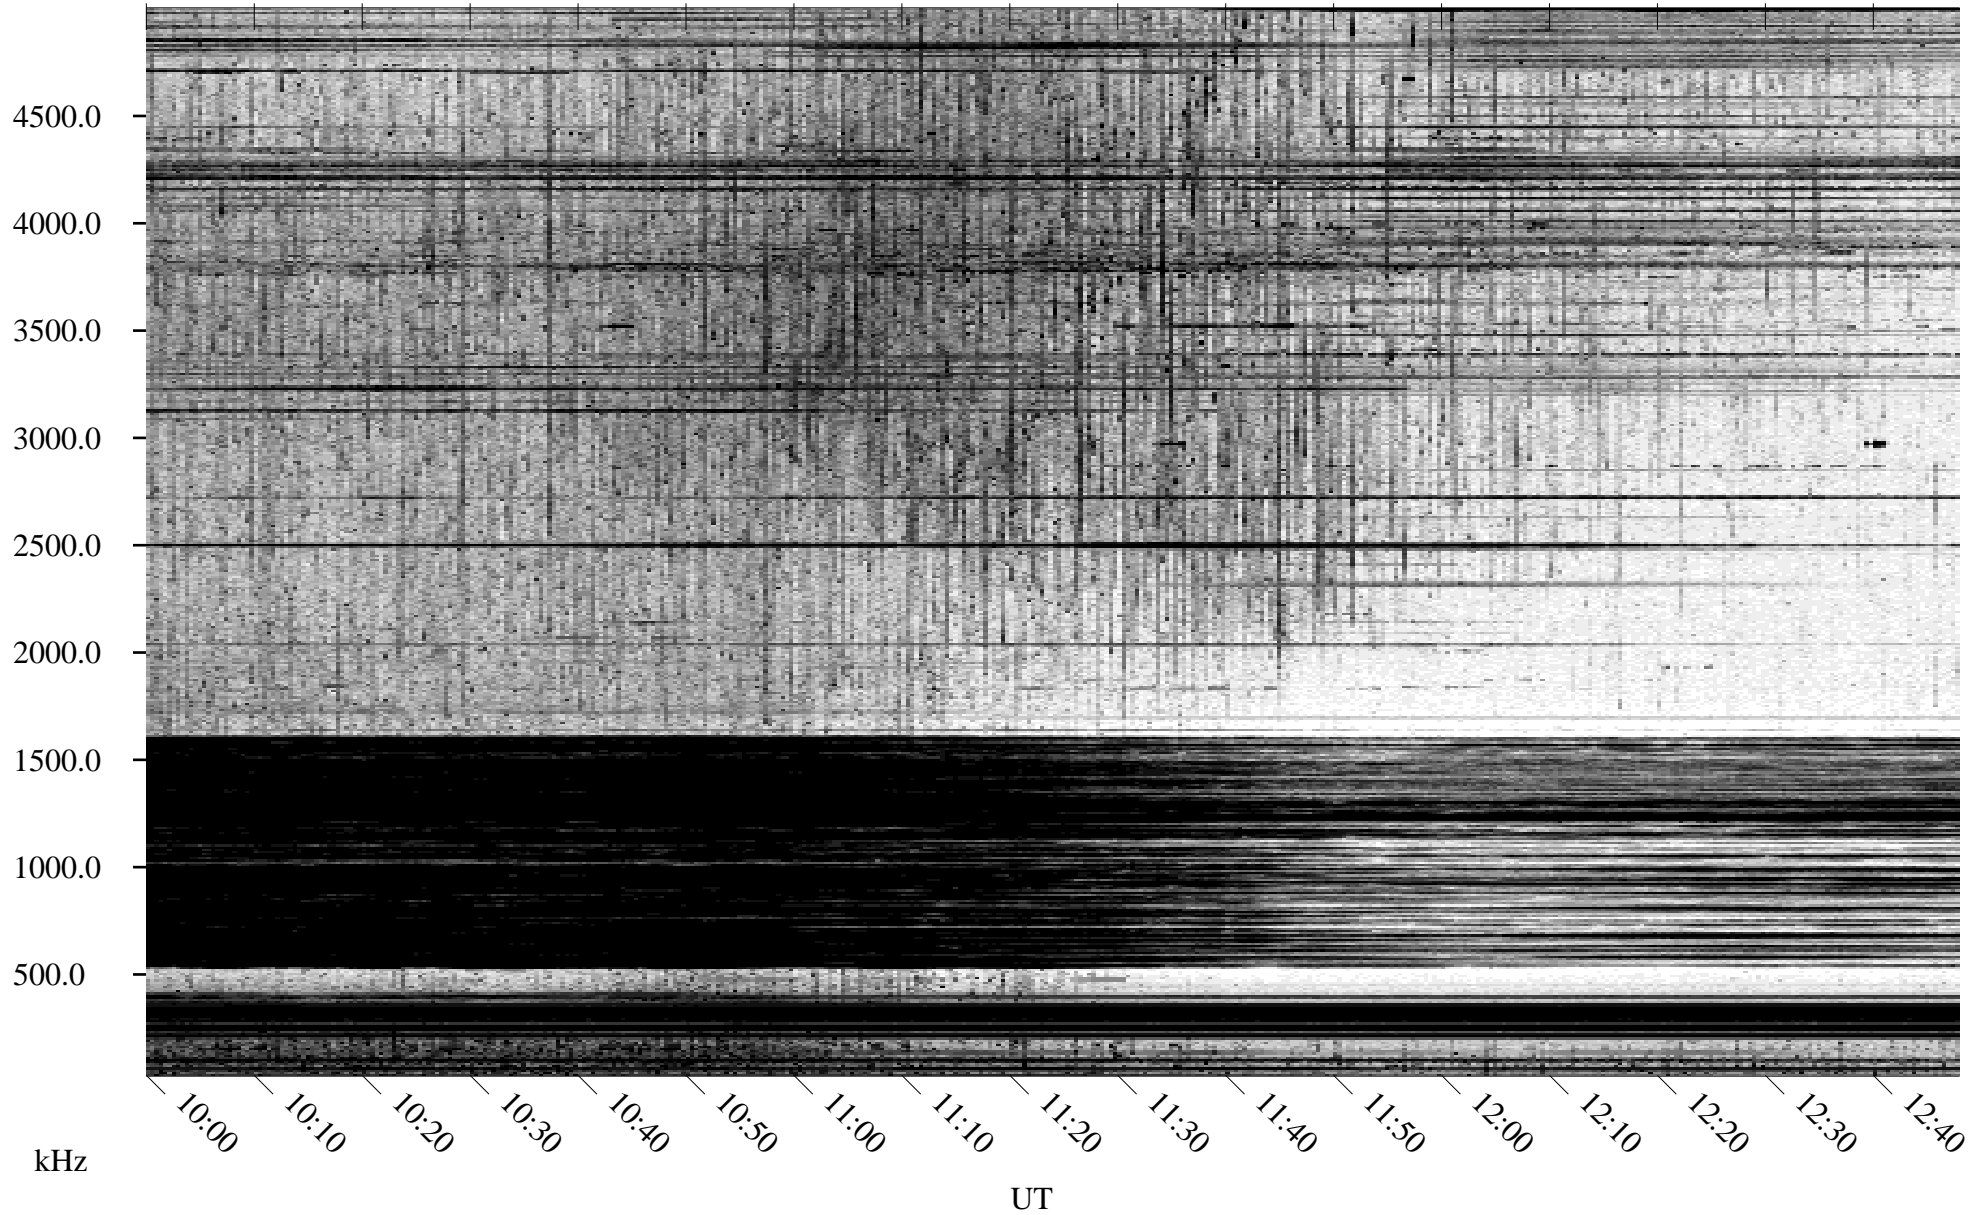

03/29/1996 Churchill, Manitoba

Linear Scale Black = 161 White = 15

ch96089l.r02m max_12

Page 1

03/29/1996 Churchill, Manitoba

Linear Scale Black = 161 White = 15

ch96089l.r02m max_12

Page 2

03/30/1996 Churchill, Manitoba

Linear Scale Black = 161 White = 15

ch96089l.r02m max_12

Page 3

03/30/1996 Churchill, Manitoba

Linear Scale Black = 161 White = 15

ch96089l.r02m max_12

Page 4

03/30/1996 Churchill, Manitoba

Linear Scale Black = 161 White = 15

ch96089l.r02m max_12

Page 5

03/30/1996 Churchill, Manitoba

Linear Scale Black = 161 White = 15

ch96089l.r02m max_12

Page 6

03/30/1996 Churchill, Manitoba

Linear Scale Black = 161 White = 15

ch96089l.r02m max_12

Page 7

03/30/1996 Churchill, Manitoba

Linear Scale Black = 161 White = 15

ch96089l.r02m max_12

Page 8