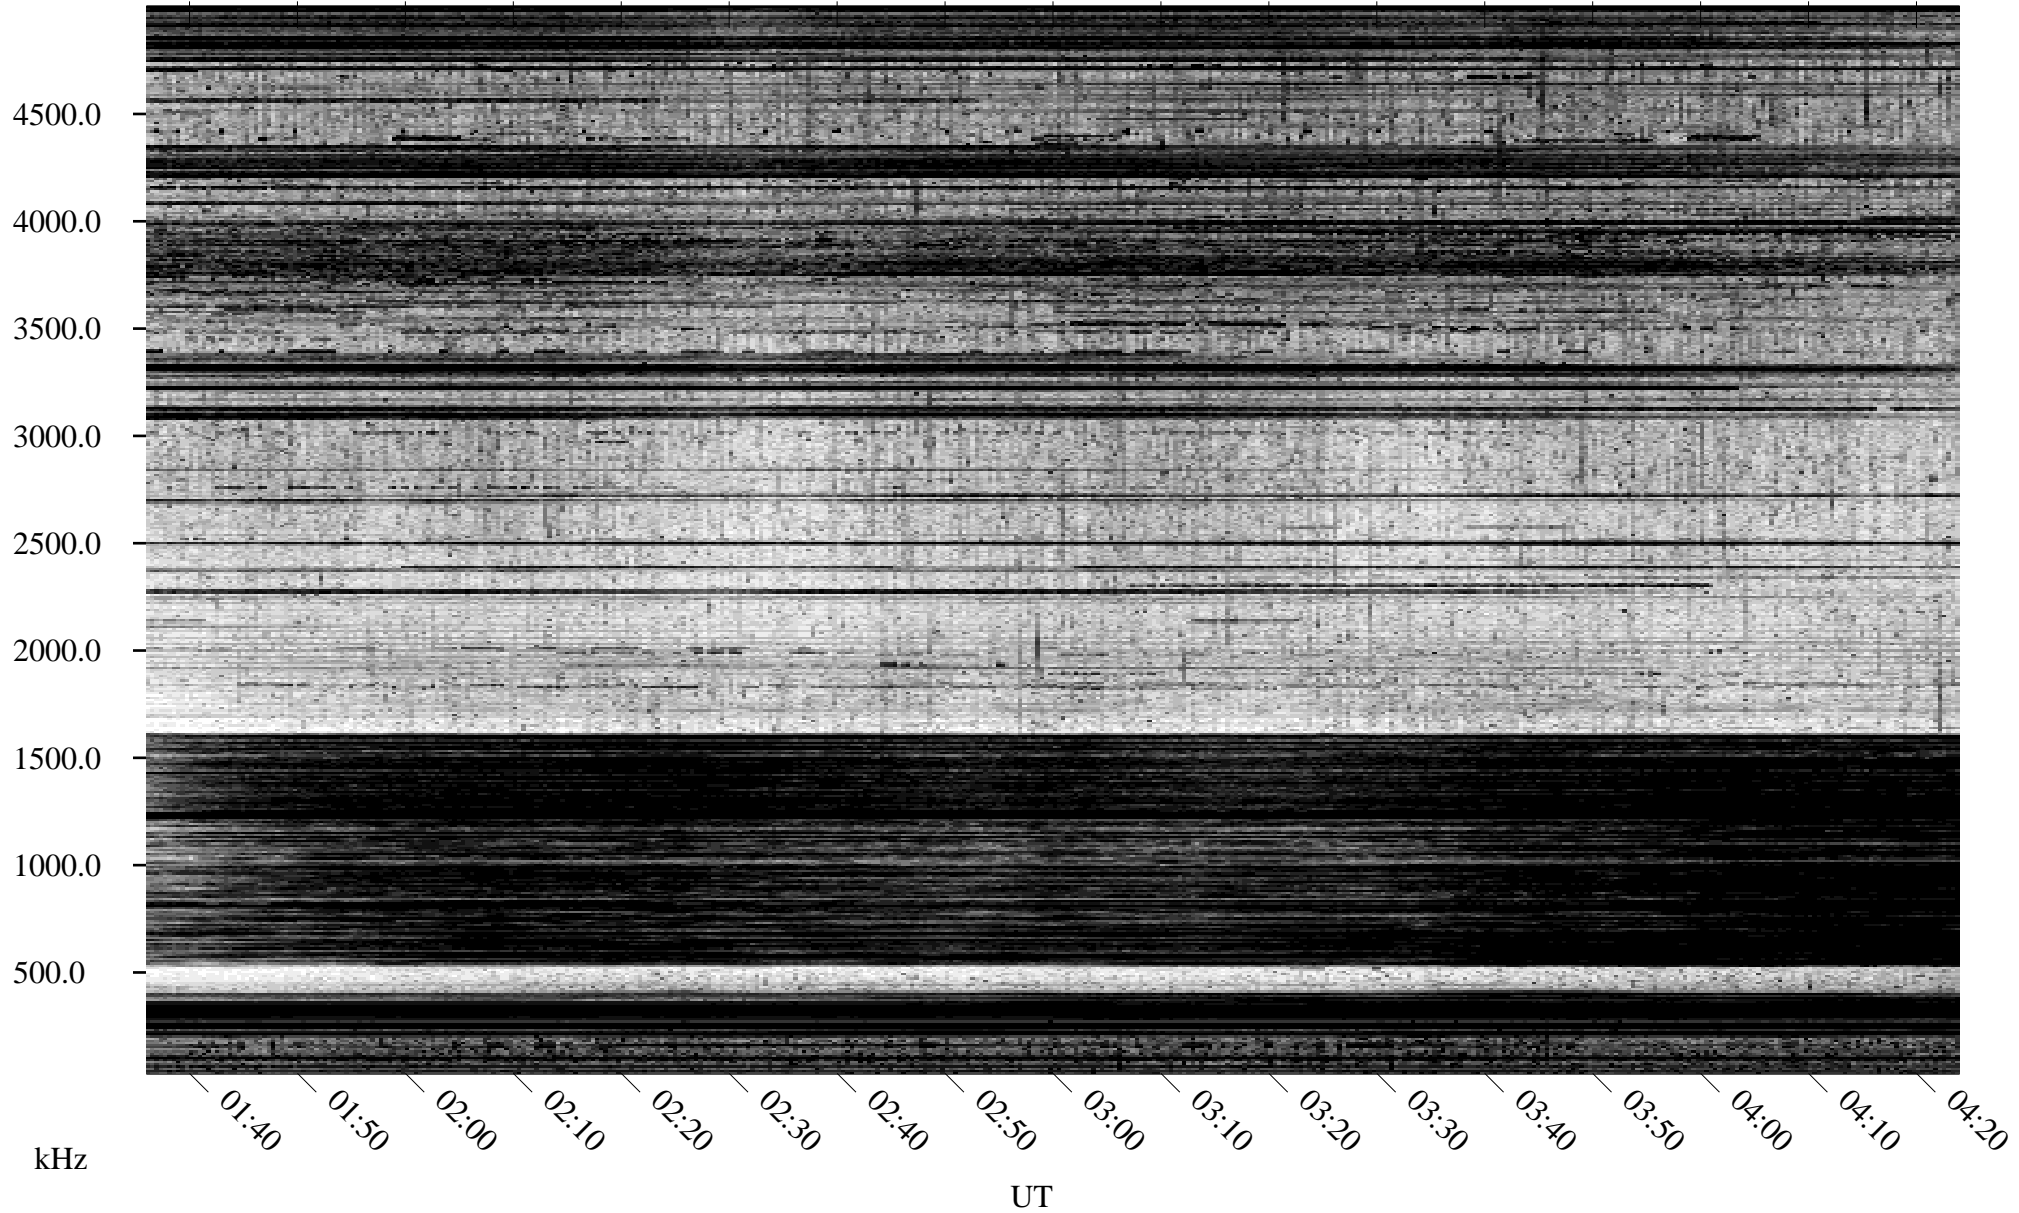

03/29/1996 Churchill, Manitoba

Linear Scale Black = 161 White = 15

ch96089l.r02m max_12

Page 1

03/29/1996 Churchill, Manitoba

Linear Scale Black = 161 White = 15

ch96089l.r02m max_12

Page 2

03/30/1996 Churchill, Manitoba

Linear Scale Black = 161 White = 15

ch96089l.r02m max_12

Page 3

03/30/1996 Churchill, Manitoba

Linear Scale Black = 161 White = 15

ch96089l.r02m max_12

Page 4

03/30/1996 Churchill, Manitoba

Linear Scale Black = 161 White = 15

ch96089l.r02m max_12

Page 5

03/30/1996 Churchill, Manitoba

Linear Scale Black = 161 White = 15

ch96089l.r02m max_12

Page 6

03/30/1996 Churchill, Manitoba

Linear Scale Black = 161 White = 15

ch96089l.r02m max_12

Page 7

03/30/1996 Churchill, Manitoba

Linear Scale Black = 161 White = 15

ch96089l.r02m max_12

Page 8