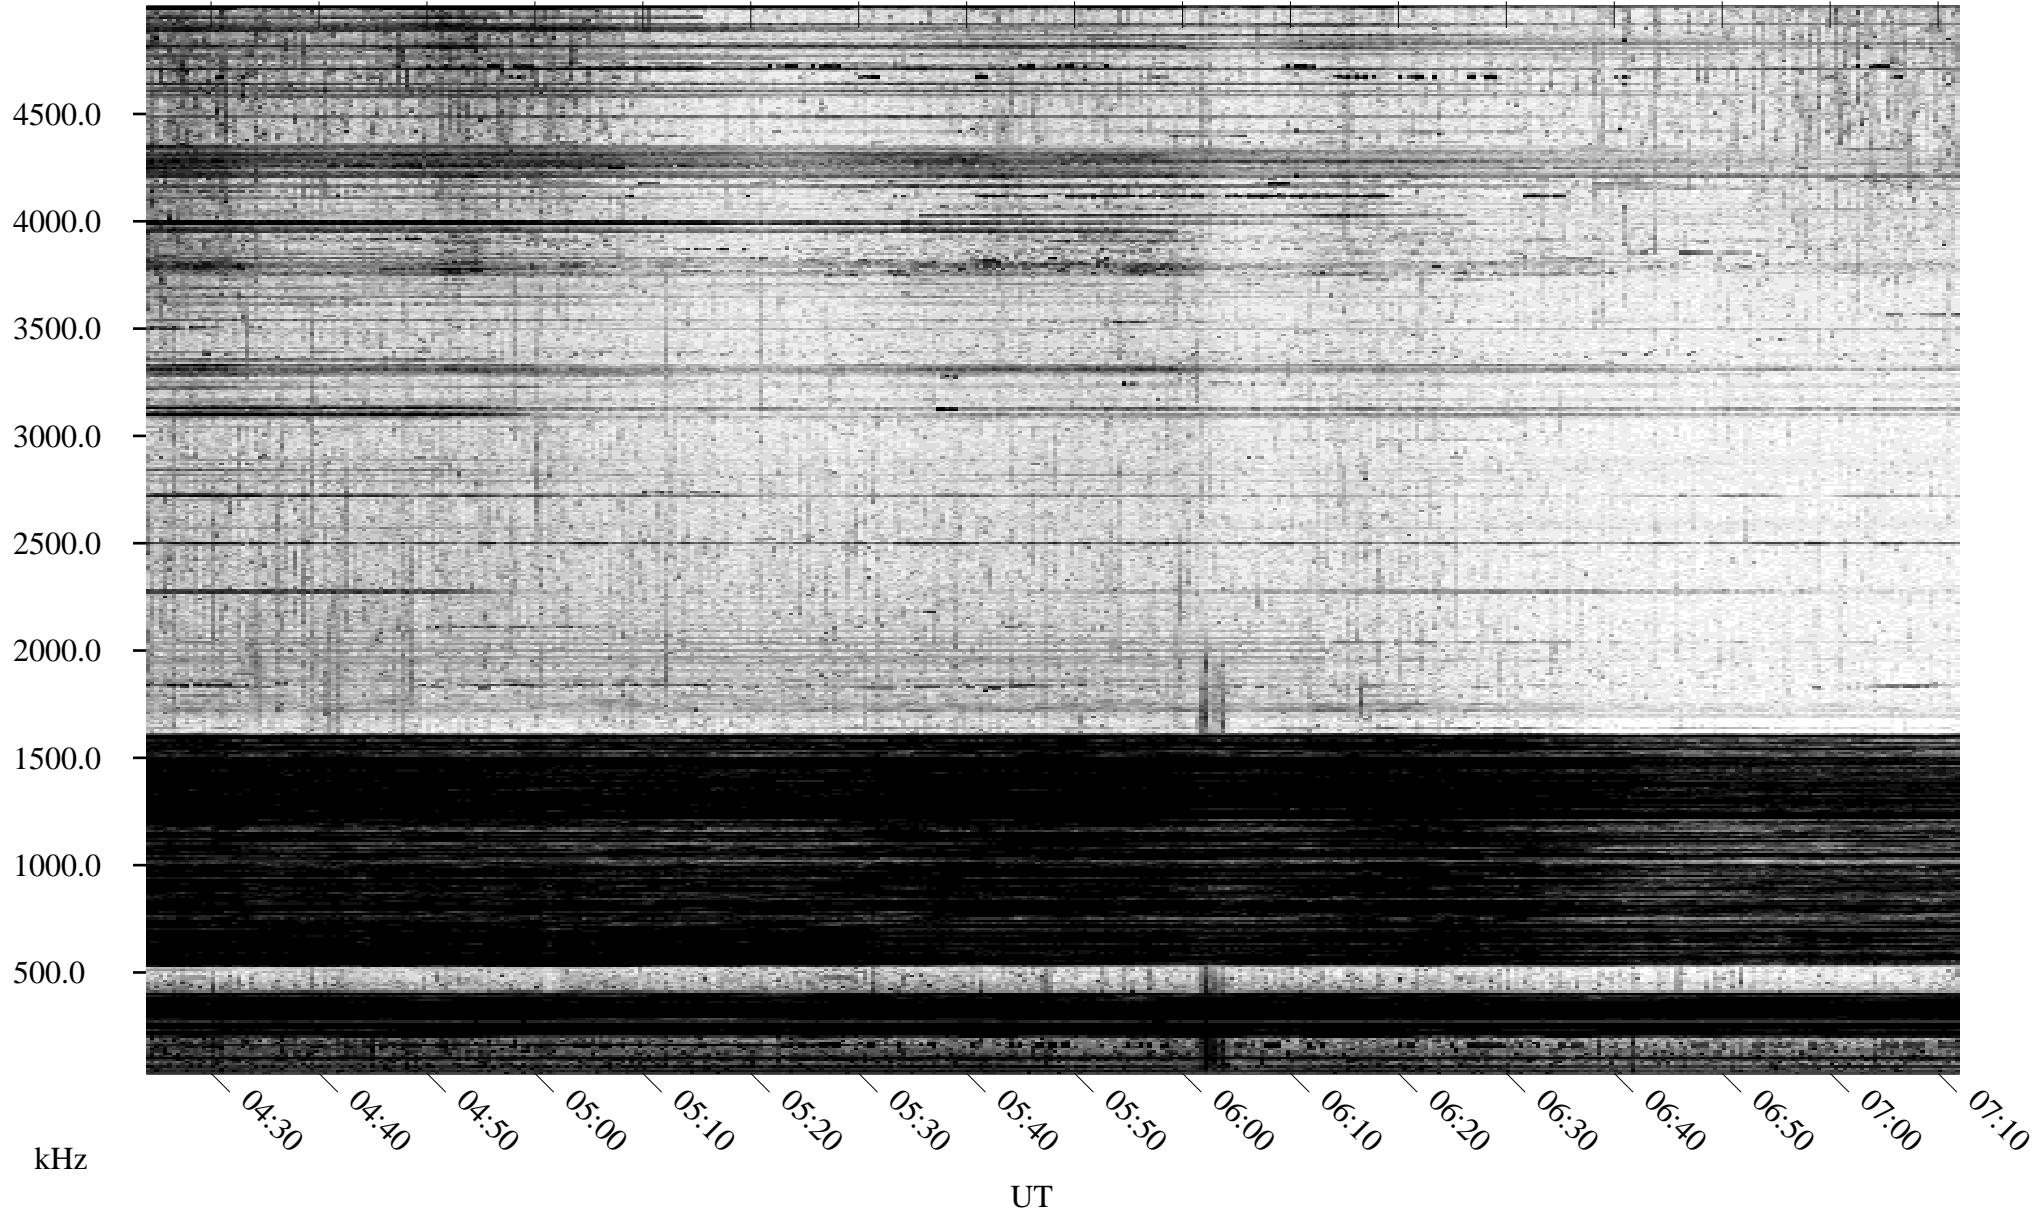

03/30/1996 Churchill, Manitoba

Linear Scale Black = 161 White = 15

ch96090l.r00m max_12

Page 1

03/30/1996 Churchill, Manitoba

Linear Scale Black = 161 White = 15

ch96090l.r00m max_12

Page 2

03/31/1996 Churchill, Manitoba

Linear Scale Black = 161 White = 15

ch96090l.r00m max_12

Page 3

03/31/1996 Churchill, Manitoba

Linear Scale Black = 161 White = 15

ch96090l.r00m max_12

Page 4

03/31/1996 Churchill, Manitoba

Linear Scale Black = 161 White = 15

ch96090l.r00m max_12

Page 5

03/31/1996 Churchill, Manitoba

Linear Scale Black = 161 White = 15

ch96090l.r00m max_12

Page 6

03/31/1996 Churchill, Manitoba

Linear Scale Black = 161 White = 15

ch96090l.r00m max_12

Page 7

03/31/1996 Churchill, Manitoba

Linear Scale Black = 161 White = 15

ch96090l.r00m max_12

Page 8