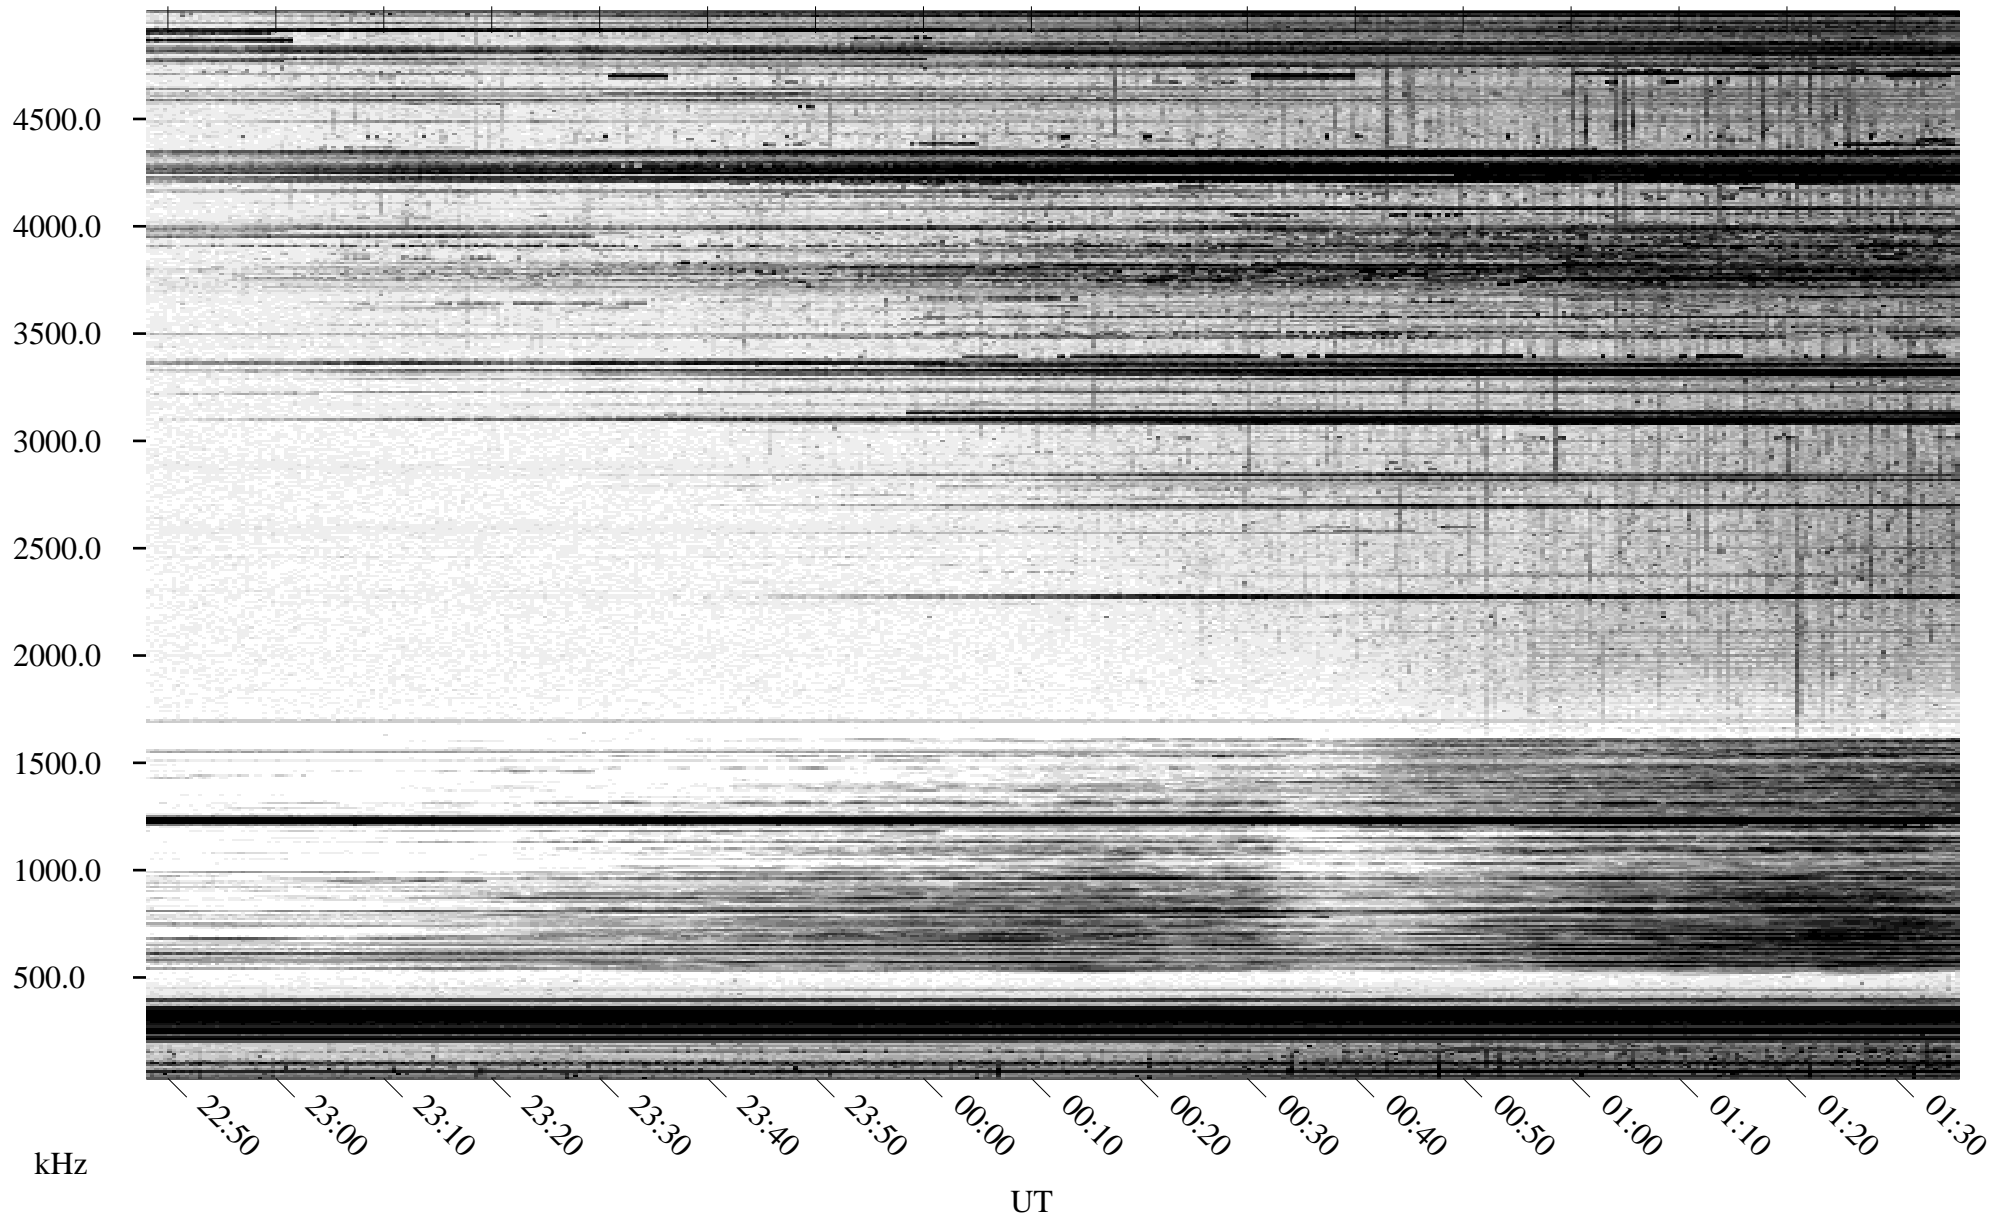

03/30/1996 Churchill, Manitoba

Linear Scale Black = 161 White = 15

ch96090l.r00m max_12

Page 1

03/30/1996 Churchill, Manitoba

Linear Scale Black = 161 White = 15

ch96090l.r00m max_12

Page 2

03/31/1996 Churchill, Manitoba

Linear Scale Black = 161 White = 15

ch96090l.r00m max_12

Page 3

03/31/1996 Churchill, Manitoba

Linear Scale Black = 161 White = 15

ch96090l.r00m max_12

Page 4

03/31/1996 Churchill, Manitoba

Linear Scale Black = 161 White = 15

ch96090l.r00m max_12

Page 5

03/31/1996 Churchill, Manitoba

Linear Scale Black = 161 White = 15

ch96090l.r00m max_12

Page 6

03/31/1996 Churchill, Manitoba

Linear Scale Black = 161 White = 15

ch96090l.r00m max_12

Page 7

03/31/1996 Churchill, Manitoba

Linear Scale Black = 161 White = 15

ch96090l.r00m max_12

Page 8