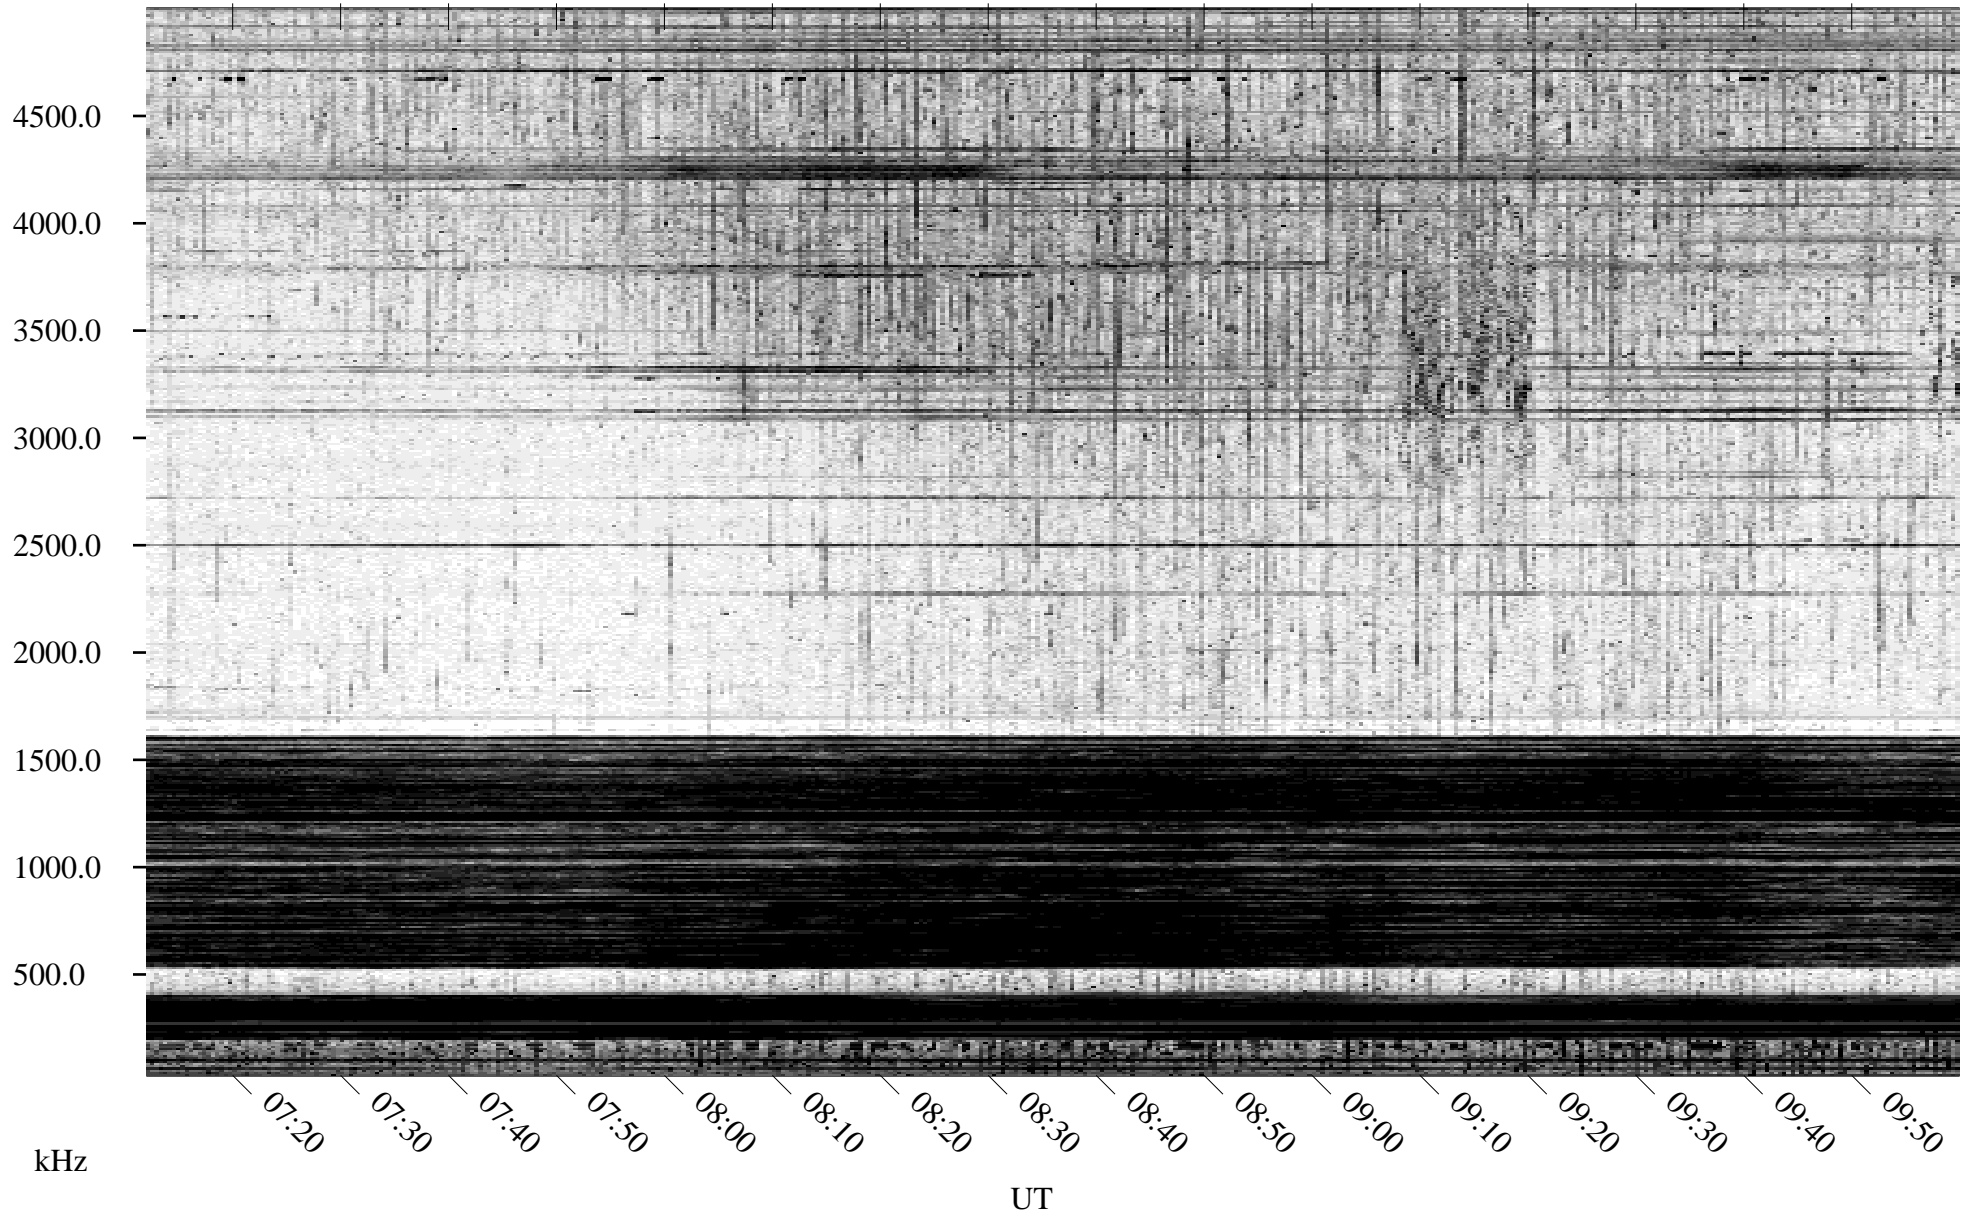

03/30/1996 Churchill, Manitoba

Linear Scale Black = 161 White = 15

ch96090l.r00m max_12

Page 1

03/30/1996 Churchill, Manitoba

Linear Scale Black = 161 White = 15

ch96090l.r00m max_12

Page 2

03/31/1996 Churchill, Manitoba

Linear Scale Black = 161 White = 15

ch96090l.r00m max_12

Page 3

03/31/1996 Churchill, Manitoba

Linear Scale Black = 161 White = 15

ch96090l.r00m max_12

Page 4

03/31/1996 Churchill, Manitoba

Linear Scale Black = 161 White = 15

ch96090l.r00m max_12

Page 5

03/31/1996 Churchill, Manitoba

Linear Scale Black = 161 White = 15

ch96090l.r00m max_12

Page 6

03/31/1996 Churchill, Manitoba

Linear Scale Black = 161 White = 15

ch96090l.r00m max_12

Page 7

03/31/1996 Churchill, Manitoba

Linear Scale Black = 161 White = 15

ch96090l.r00m max_12

Page 8