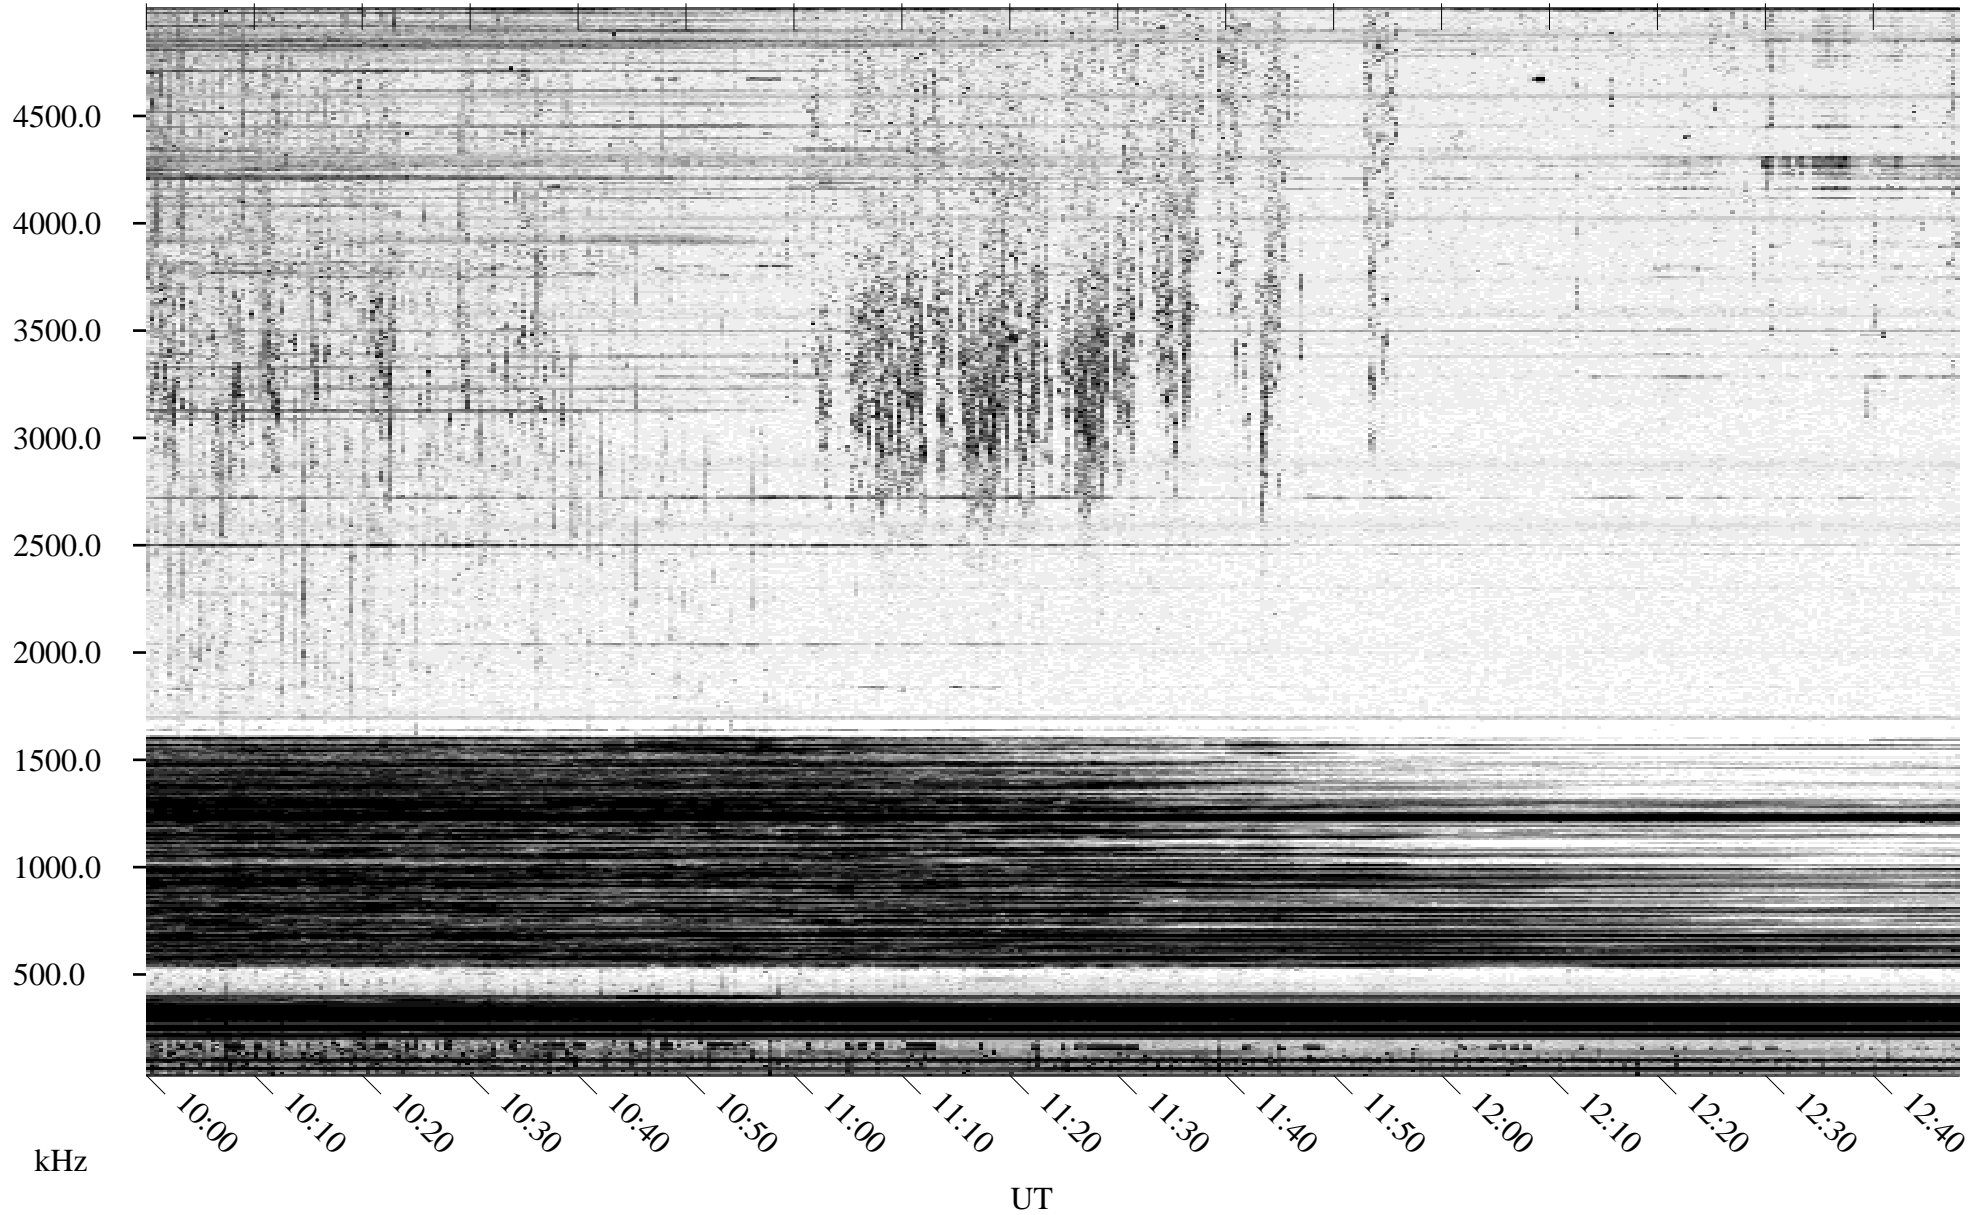

03/30/1996 Churchill, Manitoba

Linear Scale Black = 161 White = 15

ch96090l.r00m max_12

Page 1

03/30/1996 Churchill, Manitoba

Linear Scale Black = 161 White = 15

ch96090l.r00m max_12

Page 2

03/31/1996 Churchill, Manitoba

Linear Scale Black = 161 White = 15

ch96090l.r00m max_12

Page 3

03/31/1996 Churchill, Manitoba

Linear Scale Black = 161 White = 15

ch96090l.r00m max_12

Page 4

03/31/1996 Churchill, Manitoba

Linear Scale Black = 161 White = 15

ch96090l.r00m max_12

Page 5

03/31/1996 Churchill, Manitoba

Linear Scale Black = 161 White = 15

ch96090l.r00m max_12

Page 6

03/31/1996 Churchill, Manitoba

Linear Scale Black = 161 White = 15

ch96090l.r00m max_12

Page 7

03/31/1996 Churchill, Manitoba

Linear Scale Black = 161 White = 15

ch96090l.r00m max_12

Page 8