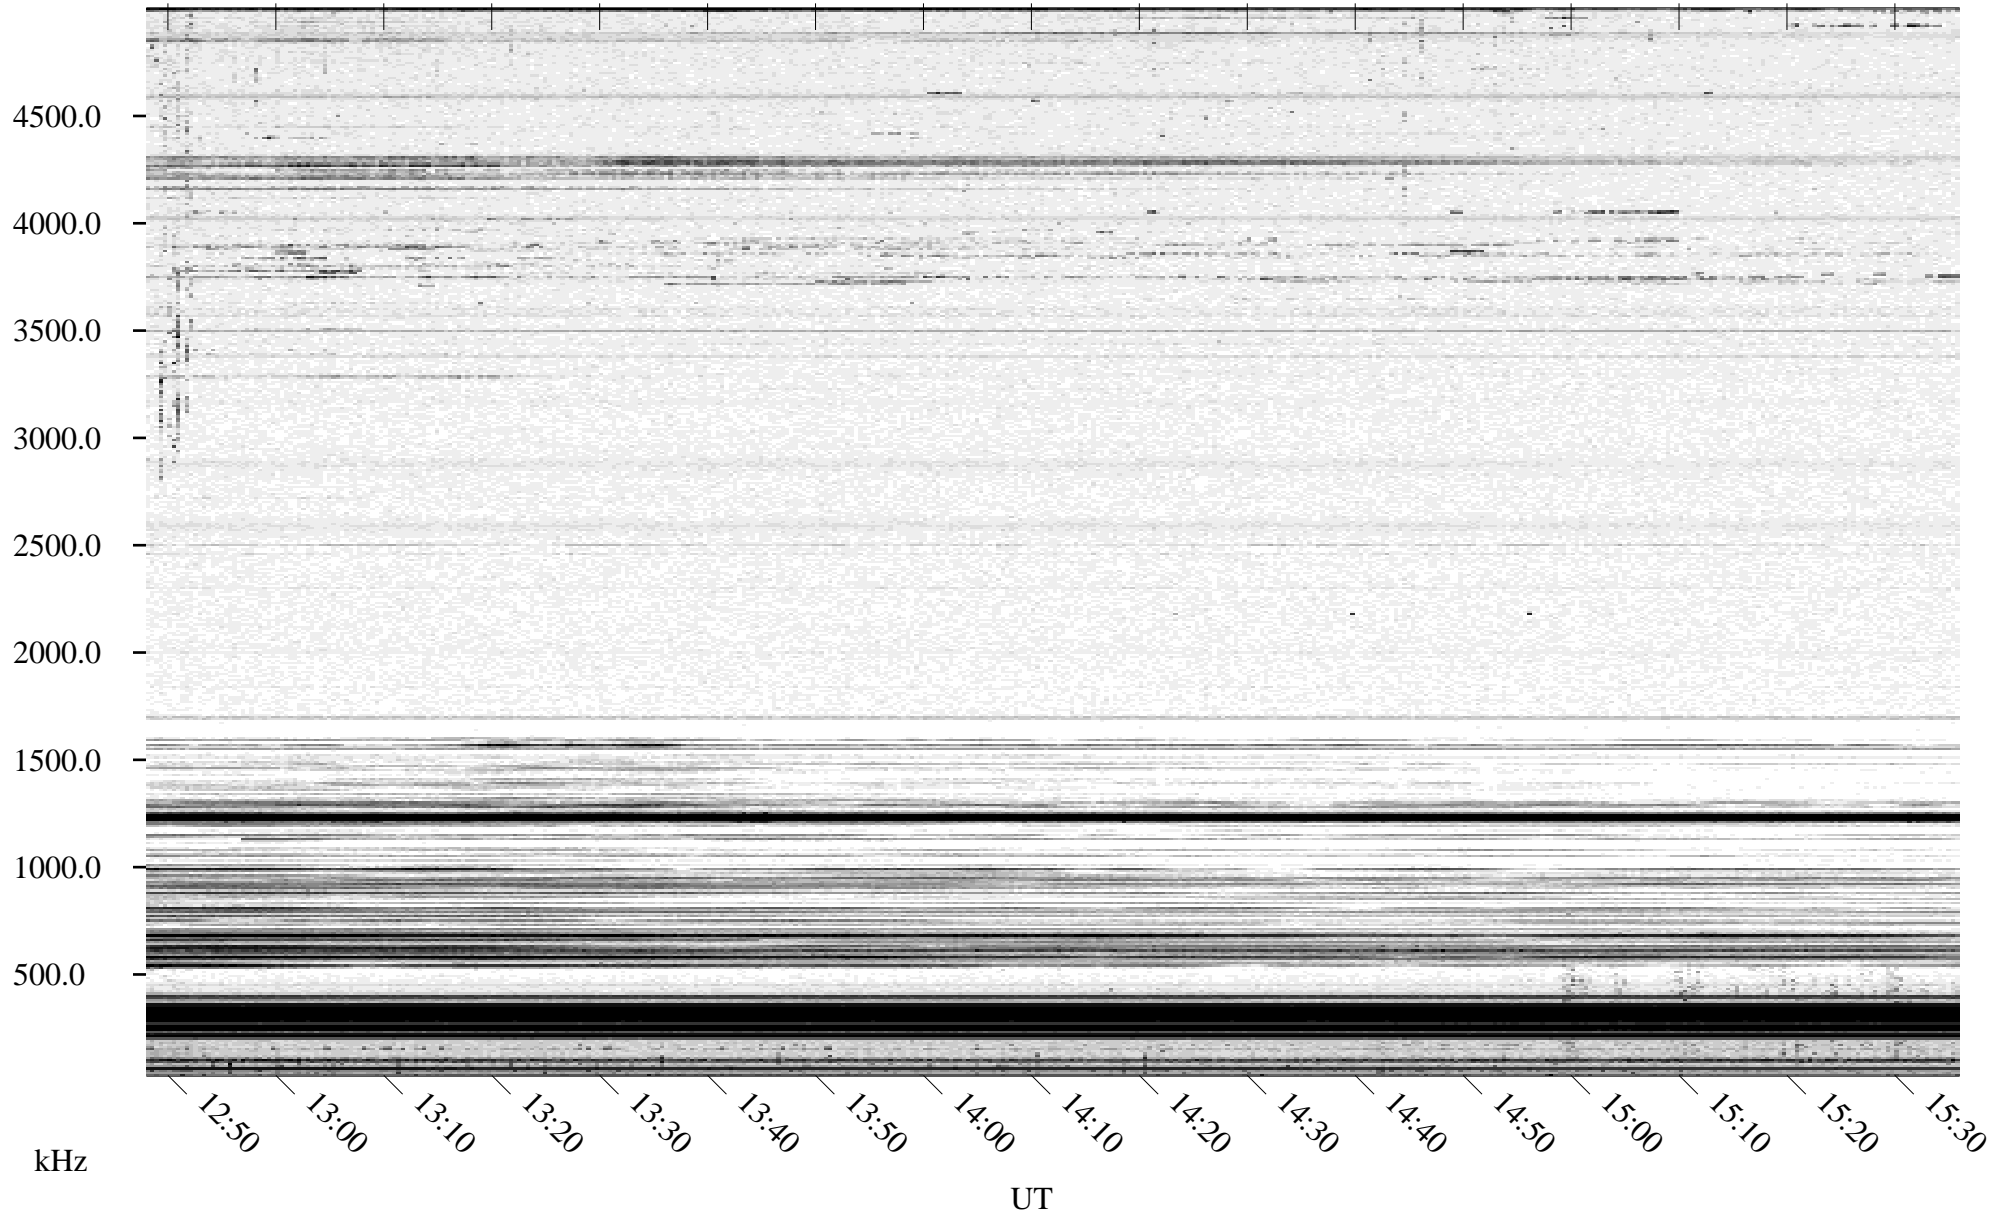

03/30/1996 Churchill, Manitoba

Linear Scale Black = 161 White = 15

ch96090l.r00m max_12

Page 1

03/30/1996 Churchill, Manitoba

Linear Scale Black = 161 White = 15

ch96090l.r00m max_12

Page 2

03/31/1996 Churchill, Manitoba

Linear Scale Black = 161 White = 15

ch96090l.r00m max_12

Page 3

03/31/1996 Churchill, Manitoba

Linear Scale Black = 161 White = 15

ch96090l.r00m max_12

Page 4

03/31/1996 Churchill, Manitoba

Linear Scale Black = 161 White = 15

ch96090l.r00m max_12

Page 5

03/31/1996 Churchill, Manitoba

Linear Scale Black = 161 White = 15

ch96090l.r00m max_12

Page 6

03/31/1996 Churchill, Manitoba

Linear Scale Black = 161 White = 15

ch96090l.r00m max_12

Page 7

03/31/1996 Churchill, Manitoba

Linear Scale Black = 161 White = 15

ch96090l.r00m max_12

Page 8