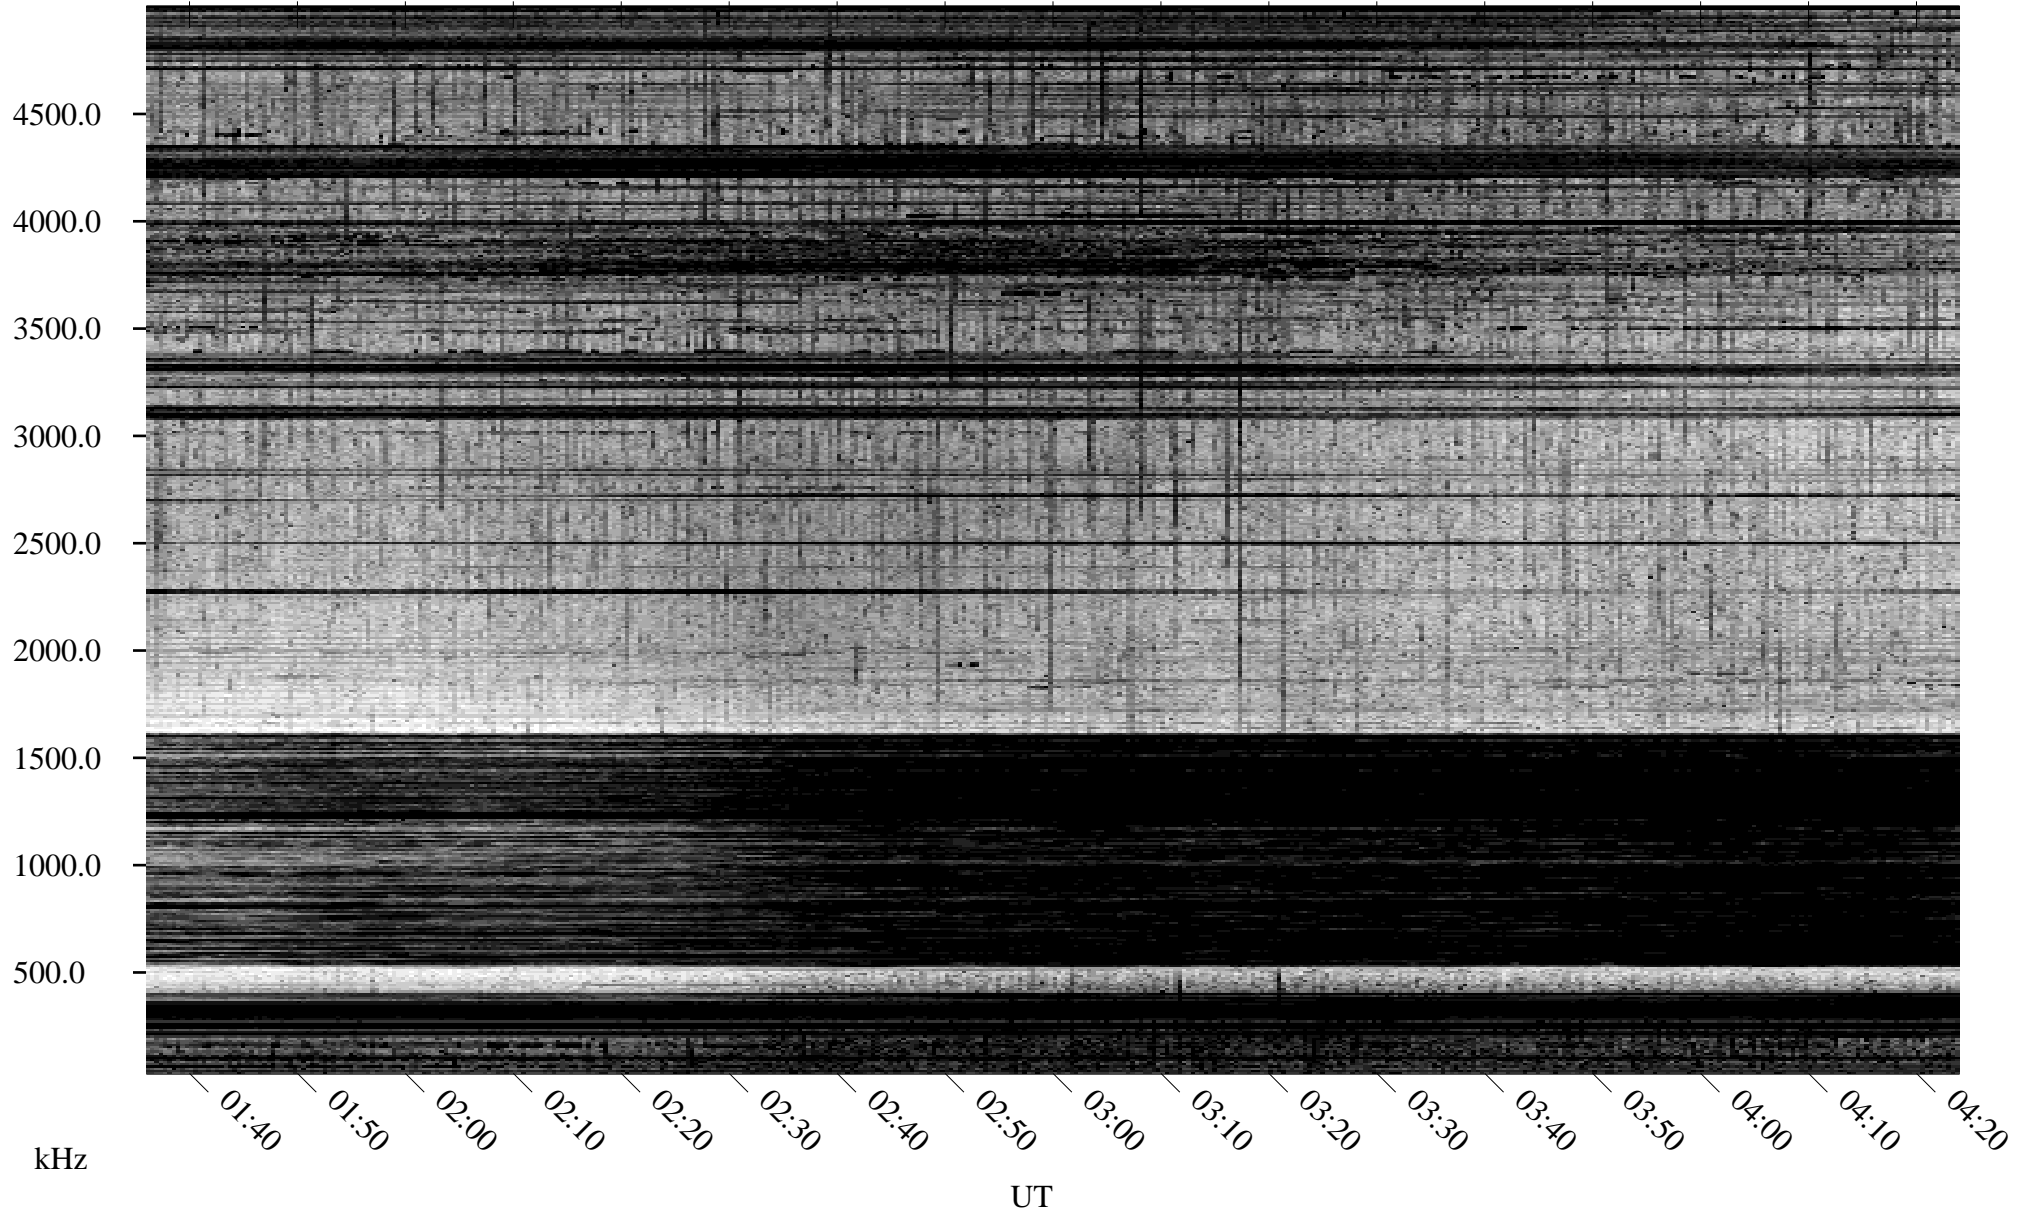

03/30/1996 Churchill, Manitoba

Linear Scale Black = 161 White = 15

ch96090l.r00m max_12

Page 1

03/30/1996 Churchill, Manitoba

Linear Scale Black = 161 White = 15

ch96090l.r00m max_12

Page 2

03/31/1996 Churchill, Manitoba

Linear Scale Black = 161 White = 15

ch96090l.r00m max_12

Page 3

03/31/1996 Churchill, Manitoba

Linear Scale Black = 161 White = 15

ch96090l.r00m max_12

Page 4

03/31/1996 Churchill, Manitoba

Linear Scale Black = 161 White = 15

ch96090l.r00m max_12

Page 5

03/31/1996 Churchill, Manitoba

Linear Scale Black = 161 White = 15

ch96090l.r00m max_12

Page 6

03/31/1996 Churchill, Manitoba

Linear Scale Black = 161 White = 15

ch96090l.r00m max_12

Page 7

03/31/1996 Churchill, Manitoba

Linear Scale Black = 161 White = 15

ch96090l.r00m max_12

Page 8