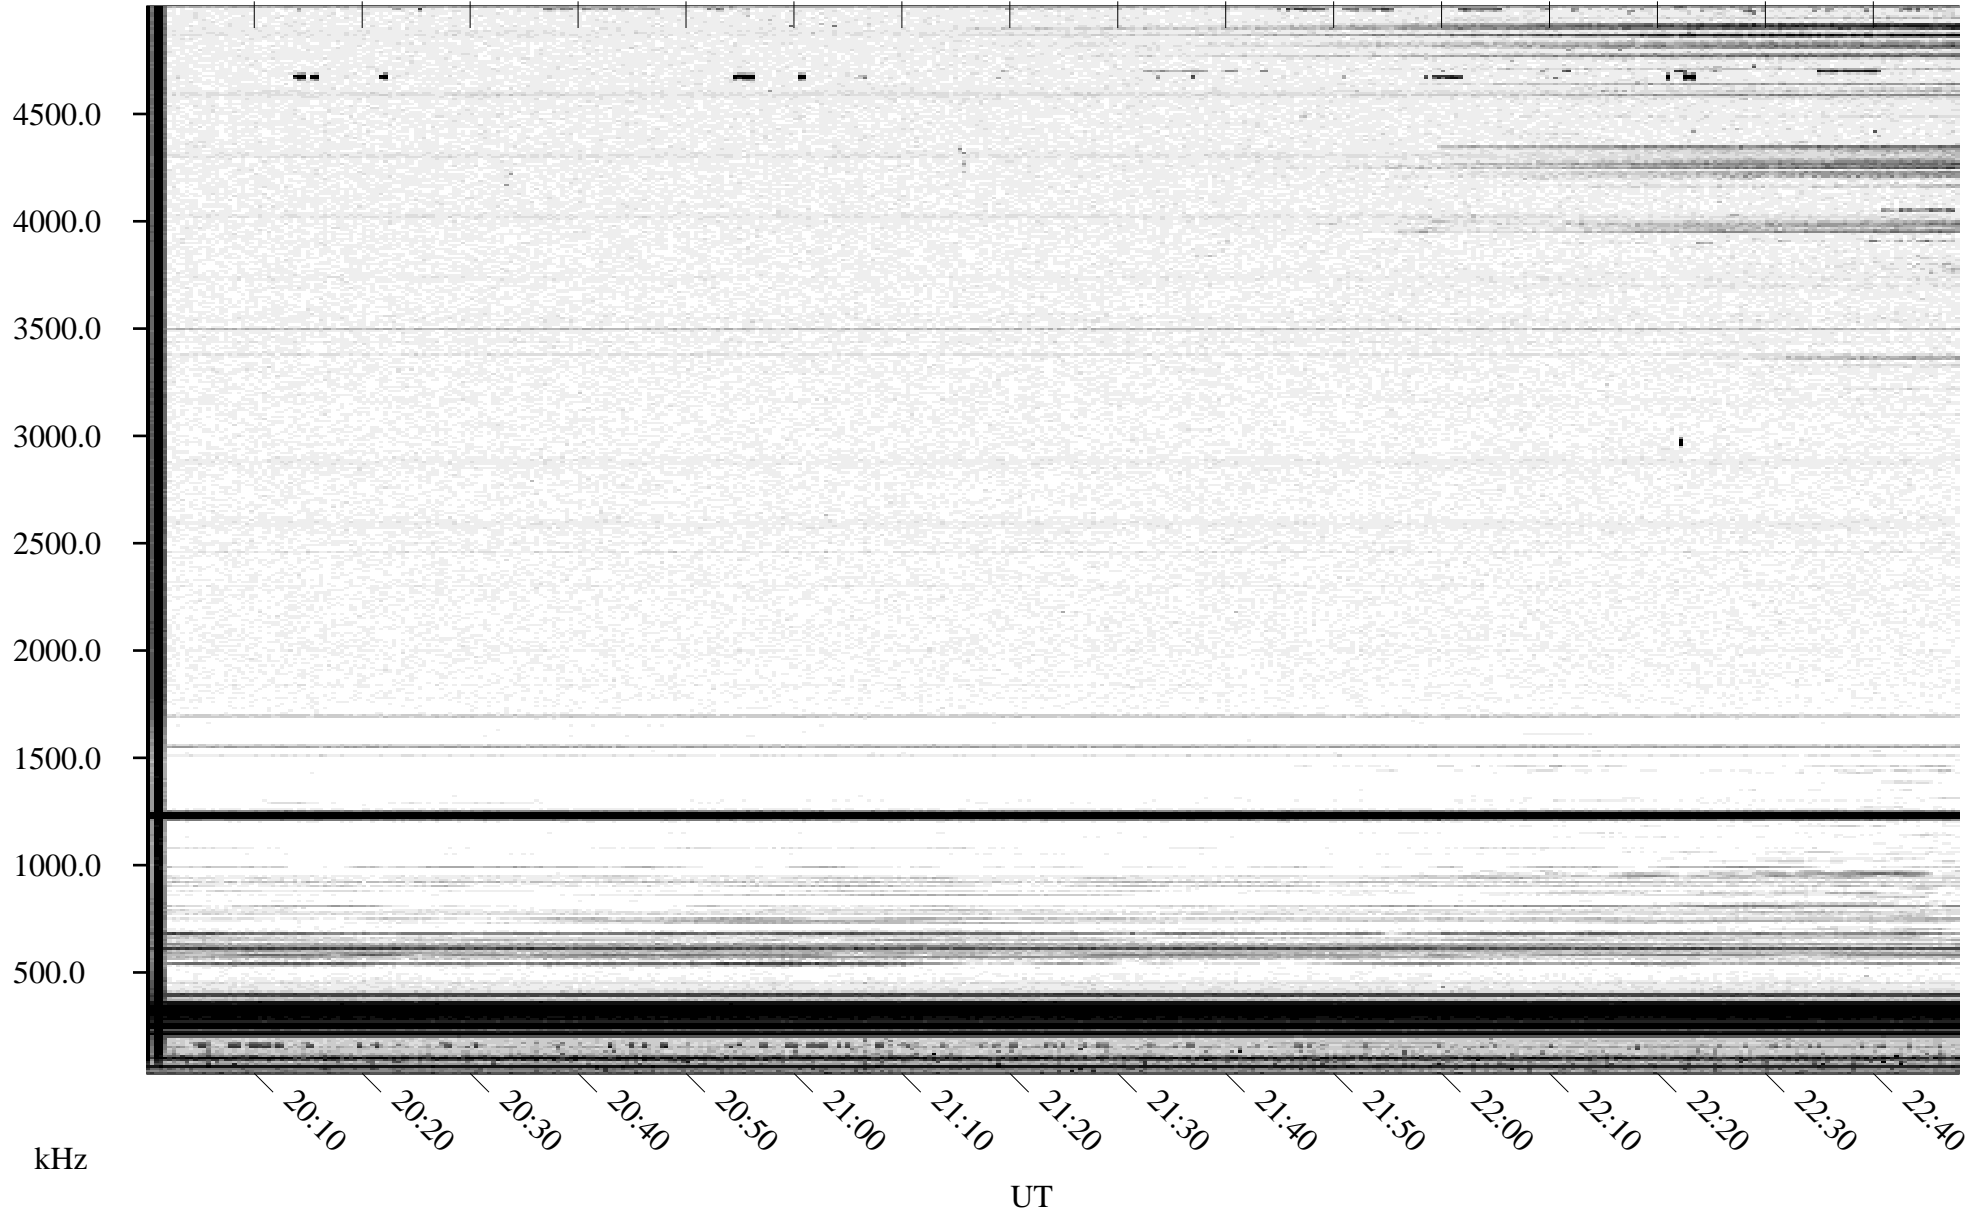

03/30/1996 Churchill, Manitoba

Linear Scale Black = 161 White = 15

ch96090l.r00m max_12

Page 1

03/30/1996 Churchill, Manitoba

Linear Scale Black = 161 White = 15

ch96090l.r00m max_12

Page 2

03/31/1996 Churchill, Manitoba

Linear Scale Black = 161 White = 15

ch96090l.r00m max_12

Page 3

03/31/1996 Churchill, Manitoba

Linear Scale Black = 161 White = 15

ch96090l.r00m max_12

Page 4

03/31/1996 Churchill, Manitoba

Linear Scale Black = 161 White = 15

ch96090l.r00m max_12

Page 5

03/31/1996 Churchill, Manitoba

Linear Scale Black = 161 White = 15

ch96090l.r00m max_12

Page 6

03/31/1996 Churchill, Manitoba

Linear Scale Black = 161 White = 15

ch96090l.r00m max_12

Page 7

03/31/1996 Churchill, Manitoba

Linear Scale Black = 161 White = 15

ch96090l.r00m max_12

Page 8