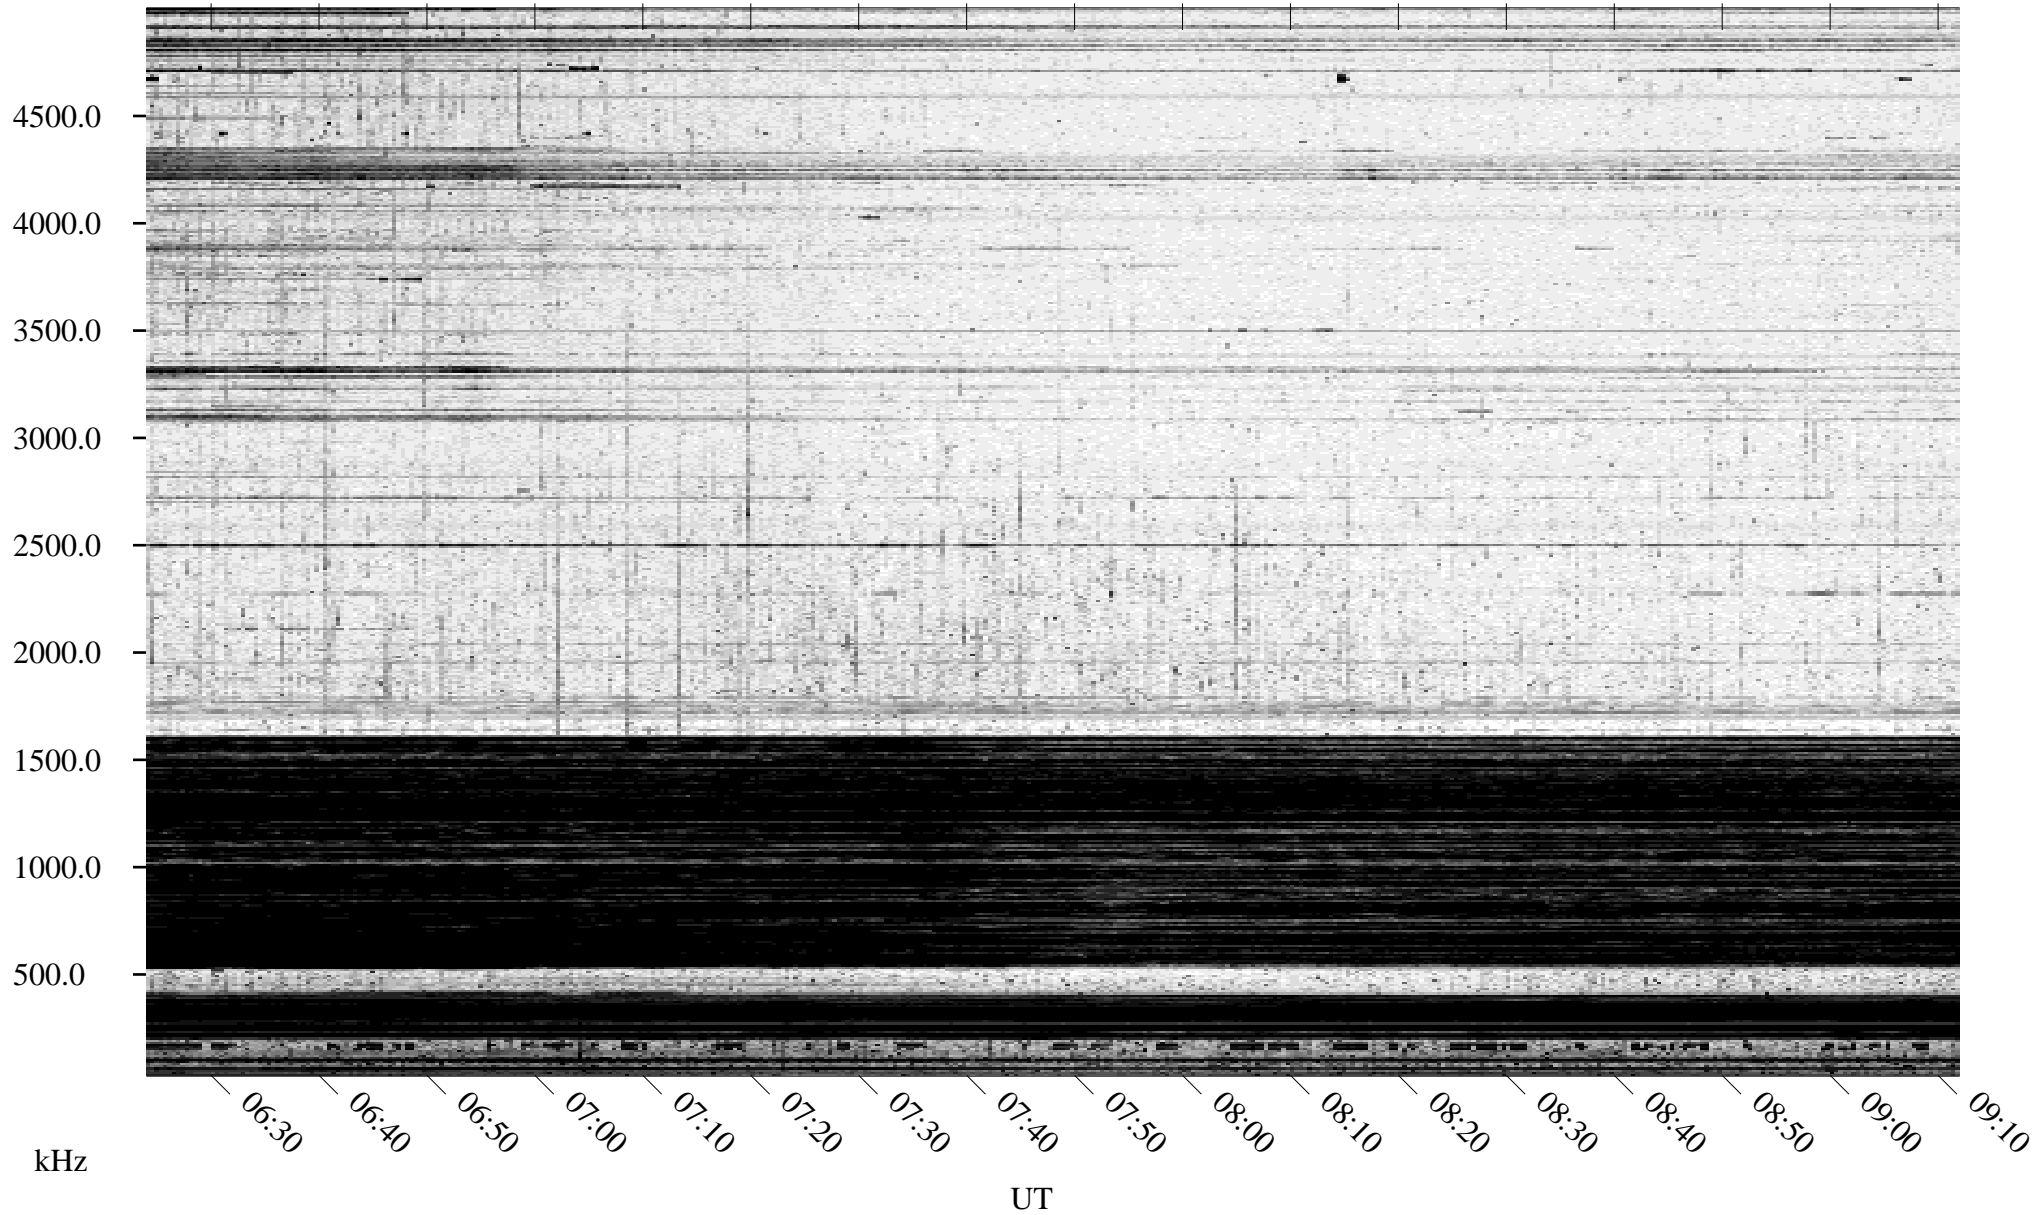

03/31/1996 Churchill, Manitoba

Linear Scale Black = 161 White = 15

ch960911.r00m max_12

Page 1

04/01/1996 Churchill, Manitoba

Linear Scale Black = 161 White = 15

ch960911.r00m max_12

Page 2

04/01/1996 Churchill, Manitoba

Linear Scale Black = 161 White = 15

ch960911.r00m max_12

Page 3

04/01/1996 Churchill, Manitoba

Linear Scale Black = 161 White = 15

ch960911.r00m max_12

Page 4

04/01/1996 Churchill, Manitoba

Linear Scale Black = 161 White = 15

ch960911.r00m max_12

Page 5

04/01/1996 Churchill, Manitoba

Linear Scale Black = 161 White = 15

ch960911.r00m max_12

Page 6

04/01/1996 Churchill, Manitoba

Linear Scale Black = 161 White = 15

ch960911.r00m max_12

Page 7

UT