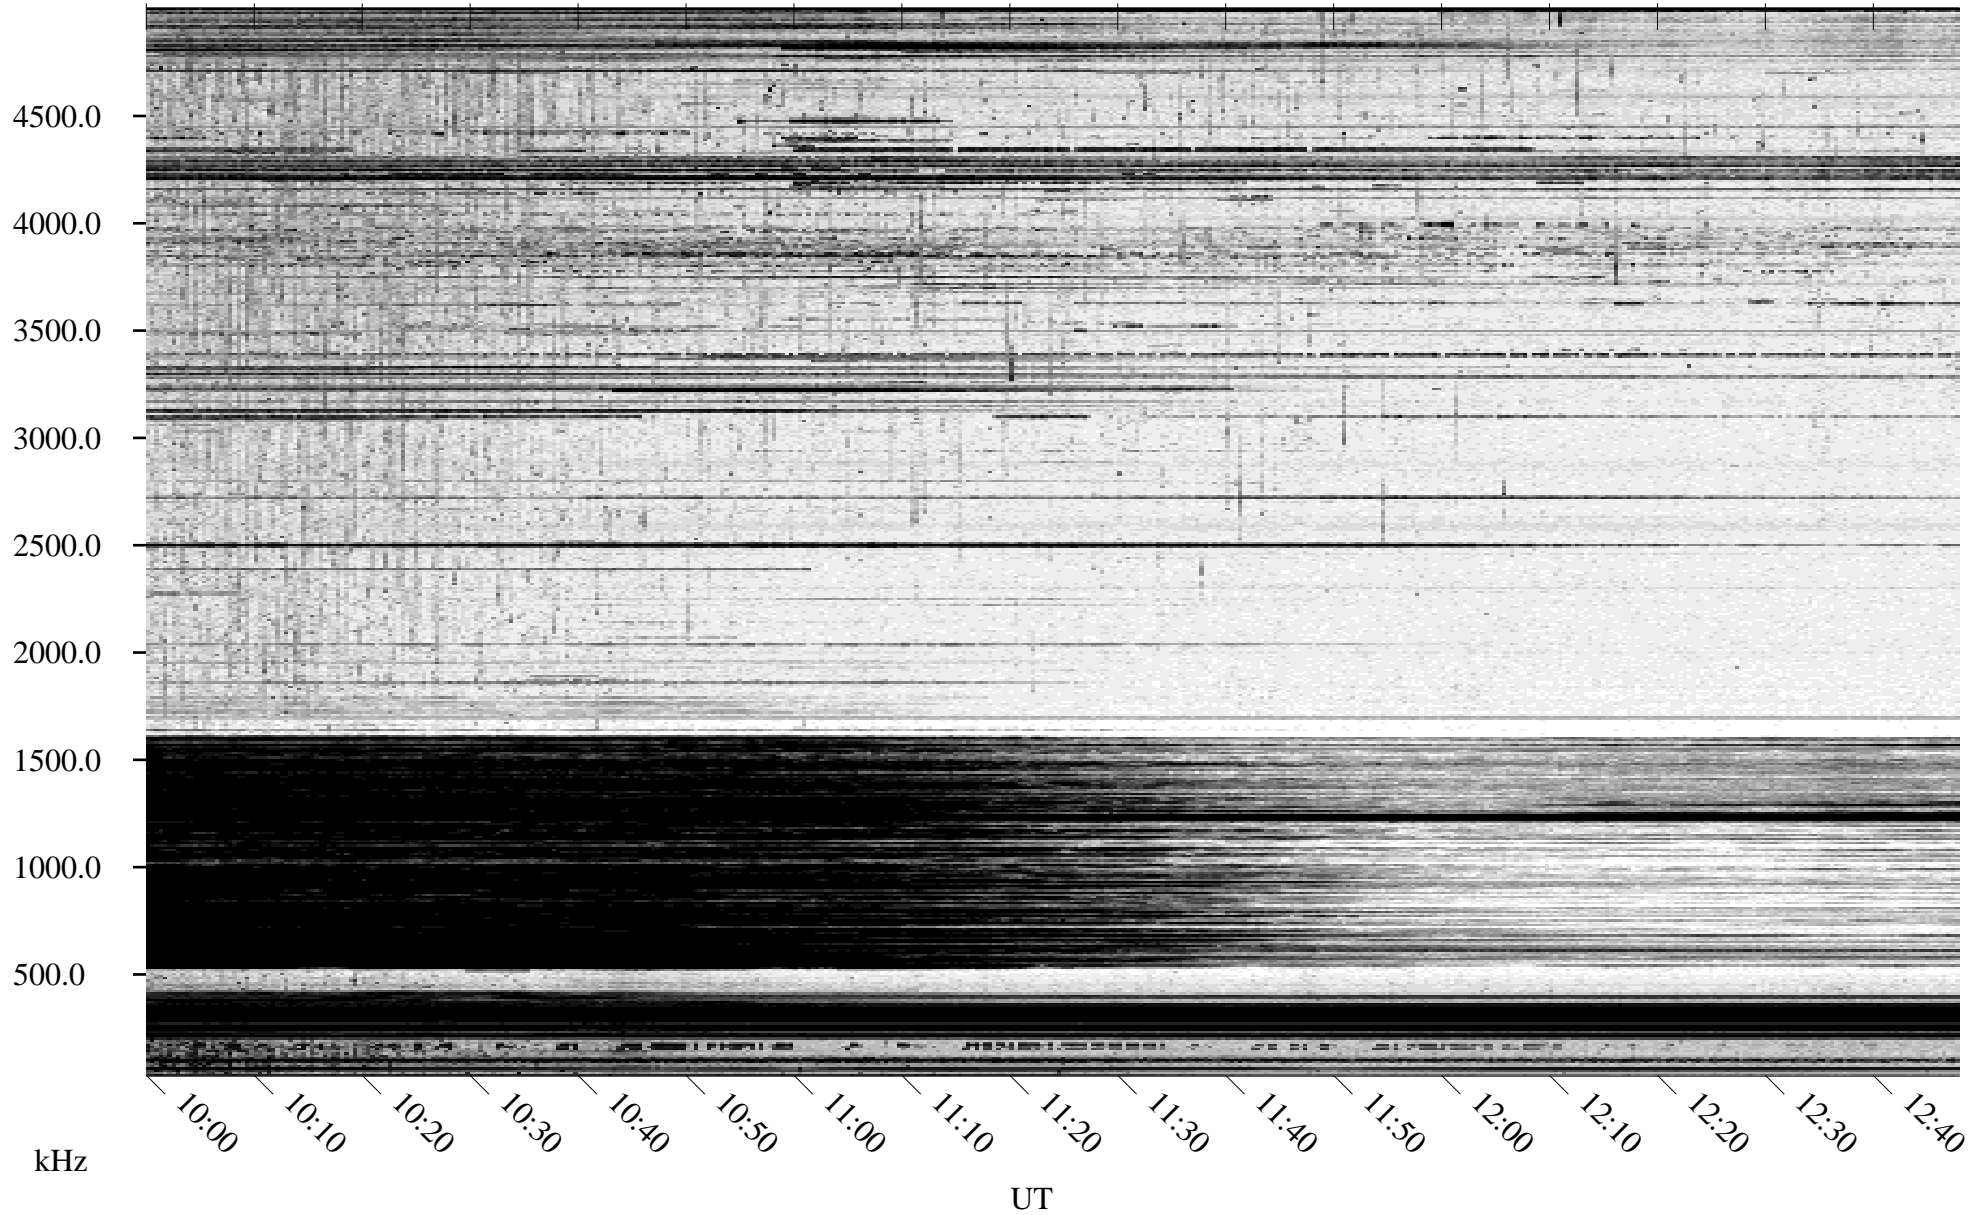

04/01/1996 Churchill, Manitoba

Linear Scale Black = 161 White = 15

ch96092l.r00m max_12

Page 1

04/01/1996 Churchill, Manitoba

Linear Scale Black = 161 White = 15

ch96092l.r00m max_12

Page 2

04/02/1996 Churchill, Manitoba

Linear Scale Black = 161 White = 15

ch96092l.r00m max_12

04/02/1996 Churchill, Manitoba

Linear Scale Black = 161 White = 15

ch96092l.r00m max_12

Page 4

04/02/1996 Churchill, Manitoba

Linear Scale Black = 161 White = 15

ch96092l.r00m max_12

Page 5

04/02/1996 Churchill, Manitoba

Linear Scale Black = 161 White = 15

ch96092l.r00m max_12

Page 6

04/02/1996 Churchill, Manitoba

Linear Scale Black = 161 White = 15

ch96092l.r00m max_12

Page 7

04/02/1996 Churchill, Manitoba

Linear Scale Black = 161 White = 15

ch96092l.r00m max_12

Page 8