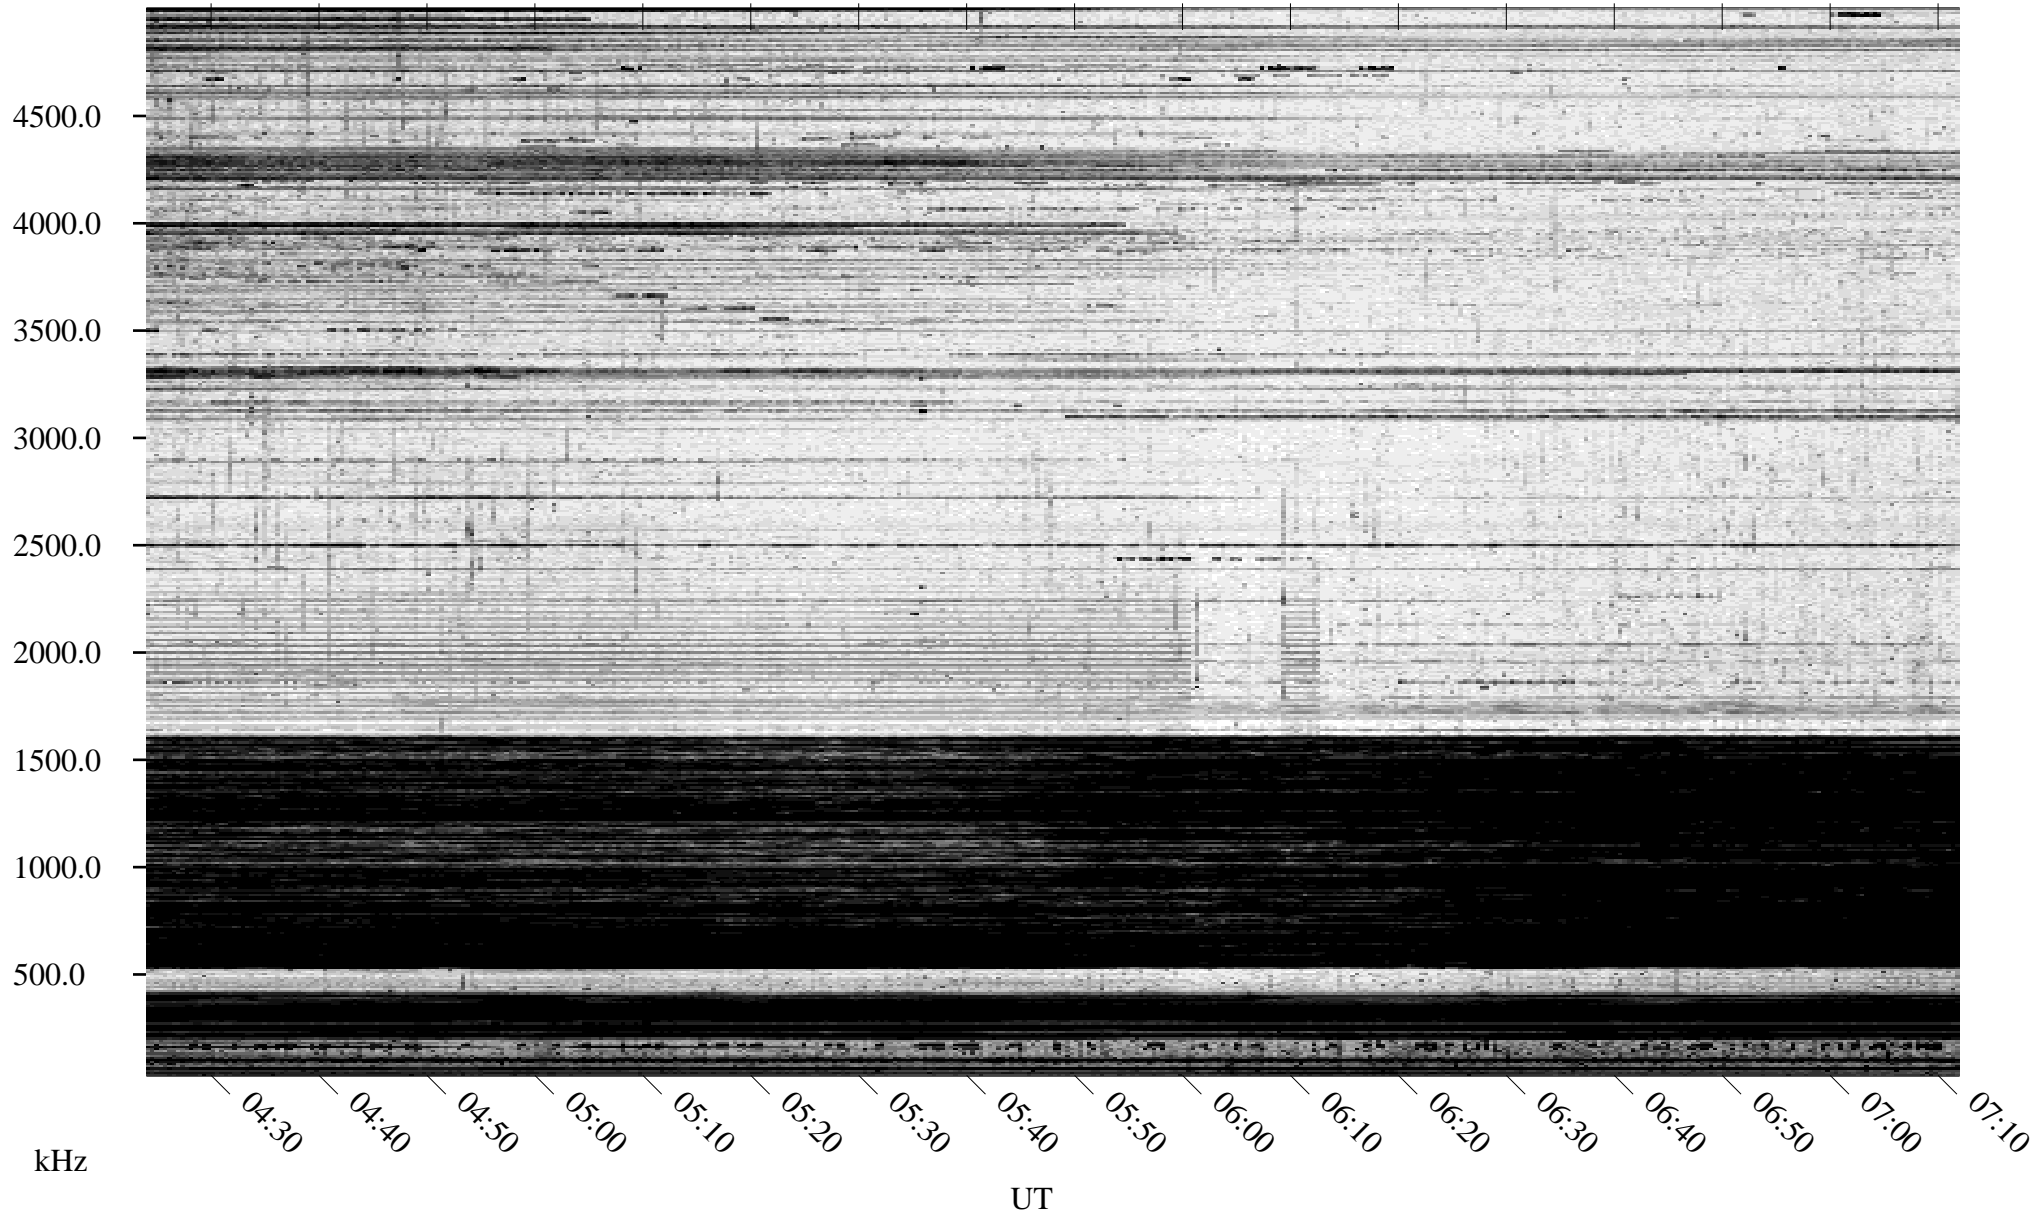

04/01/1996 Churchill, Manitoba

Linear Scale Black = 161 White = 15

ch96092l.r00m max_12

Page 1

04/01/1996 Churchill, Manitoba

Linear Scale Black = 161 White = 15

ch96092l.r00m max_12

Page 2

04/02/1996 Churchill, Manitoba

Linear Scale Black = 161 White = 15

ch96092l.r00m max_12

04/02/1996 Churchill, Manitoba

Linear Scale Black = 161 White = 15

ch96092l.r00m max_12

Page 4

04/02/1996 Churchill, Manitoba

Linear Scale Black = 161 White = 15

ch96092l.r00m max_12

Page 5

04/02/1996 Churchill, Manitoba

Linear Scale Black = 161 White = 15

ch96092l.r00m max_12

Page 6

04/02/1996 Churchill, Manitoba

Linear Scale Black = 161 White = 15

ch96092l.r00m max_12

Page 7

04/02/1996 Churchill, Manitoba

Linear Scale Black = 161 White = 15

ch96092l.r00m max_12

Page 8