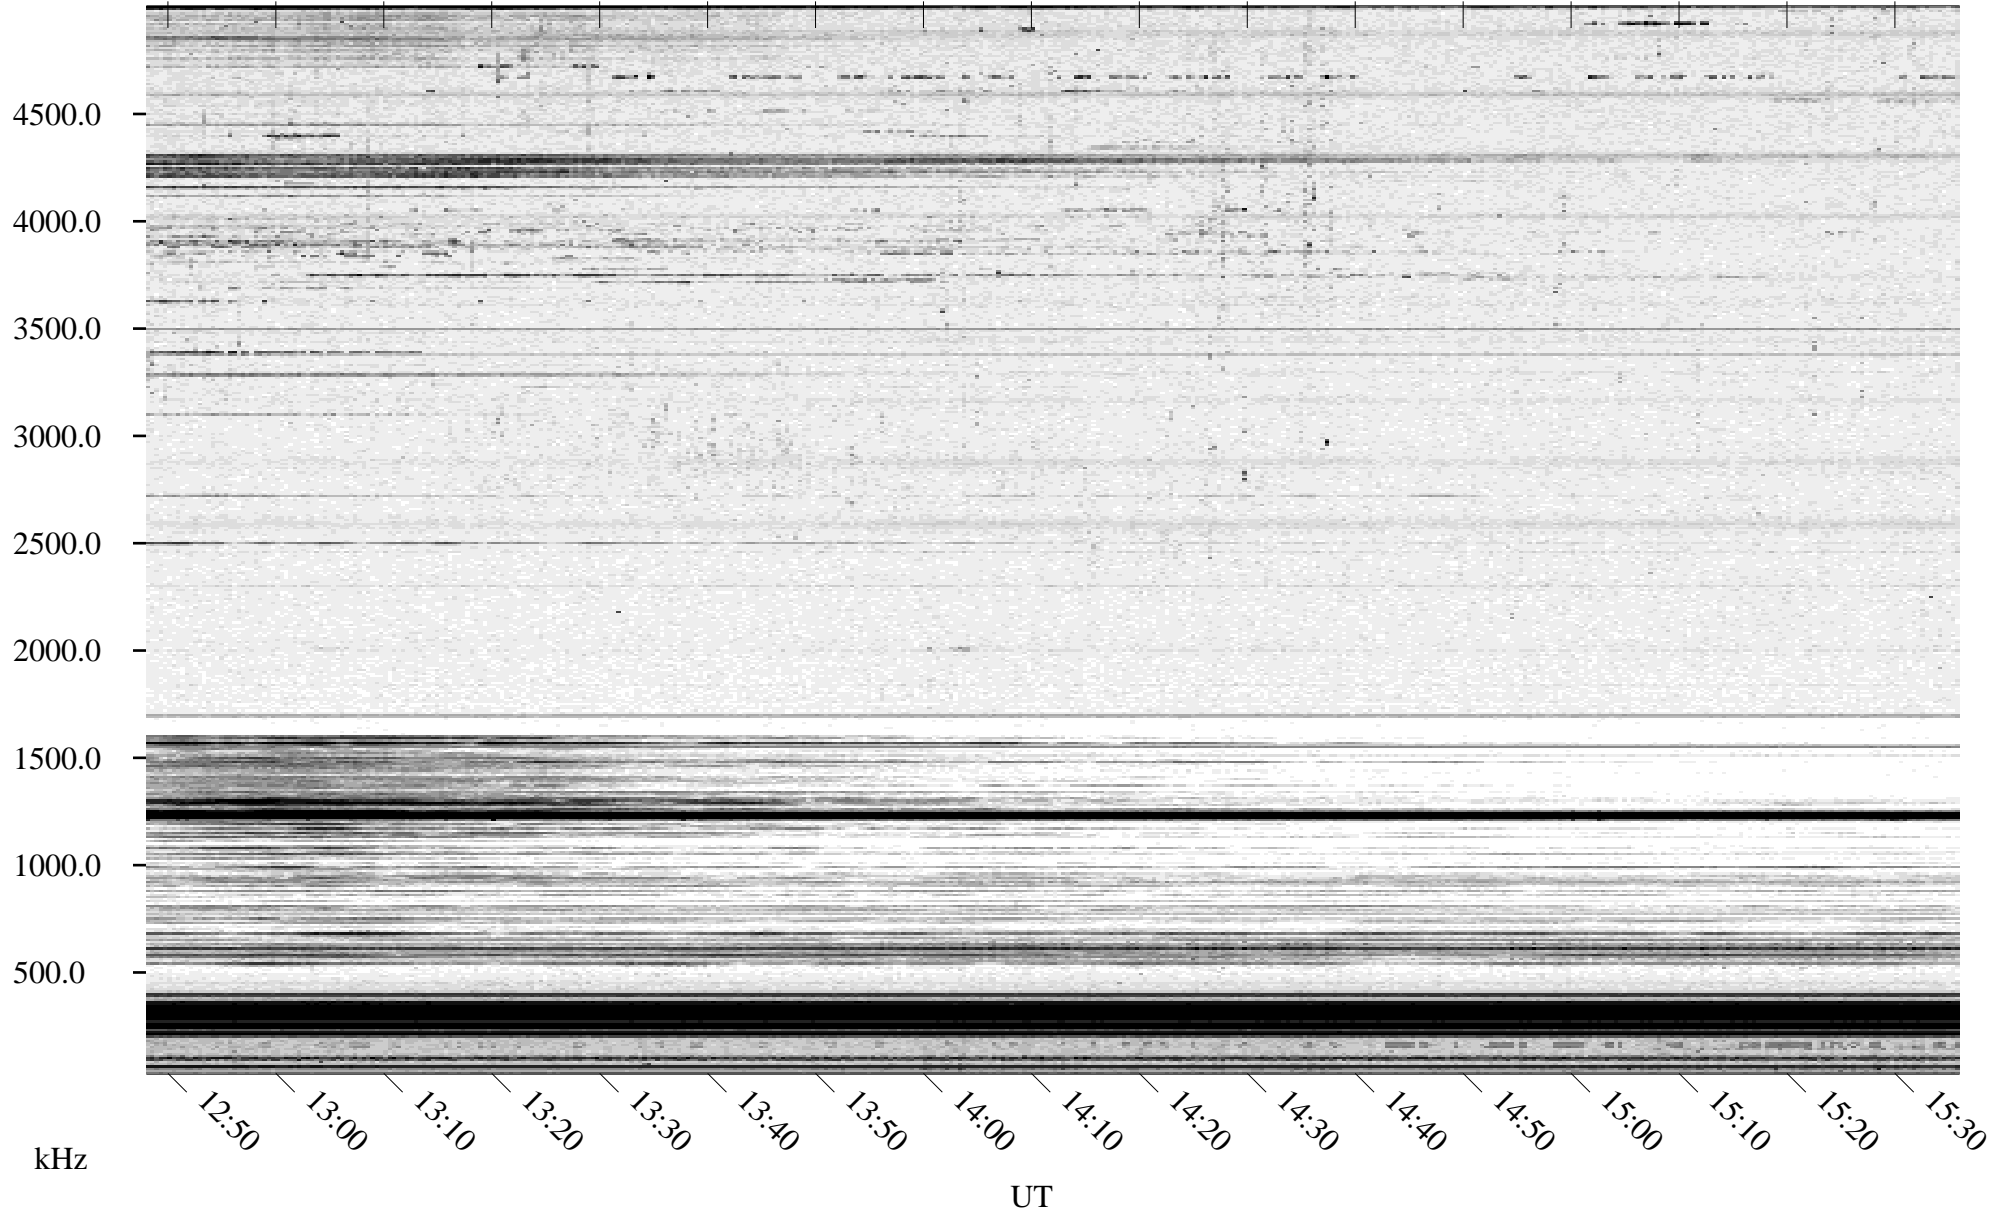

04/01/1996 Churchill, Manitoba

Linear Scale Black = 161 White = 15

ch96092l.r00m max_12

Page 1

04/01/1996 Churchill, Manitoba

Linear Scale Black = 161 White = 15

ch96092l.r00m max_12

Page 2

04/02/1996 Churchill, Manitoba

Linear Scale Black = 161 White = 15

ch96092l.r00m max_12

04/02/1996 Churchill, Manitoba

Linear Scale Black = 161 White = 15

ch96092l.r00m max_12

Page 4

04/02/1996 Churchill, Manitoba

Linear Scale Black = 161 White = 15

ch96092l.r00m max_12

Page 5

04/02/1996 Churchill, Manitoba

Linear Scale Black = 161 White = 15

ch96092l.r00m max_12

Page 6

04/02/1996 Churchill, Manitoba

Linear Scale Black = 161 White = 15

ch96092l.r00m max_12

Page 7

04/02/1996 Churchill, Manitoba

Linear Scale Black = 161 White = 15

ch96092l.r00m max_12

Page 8