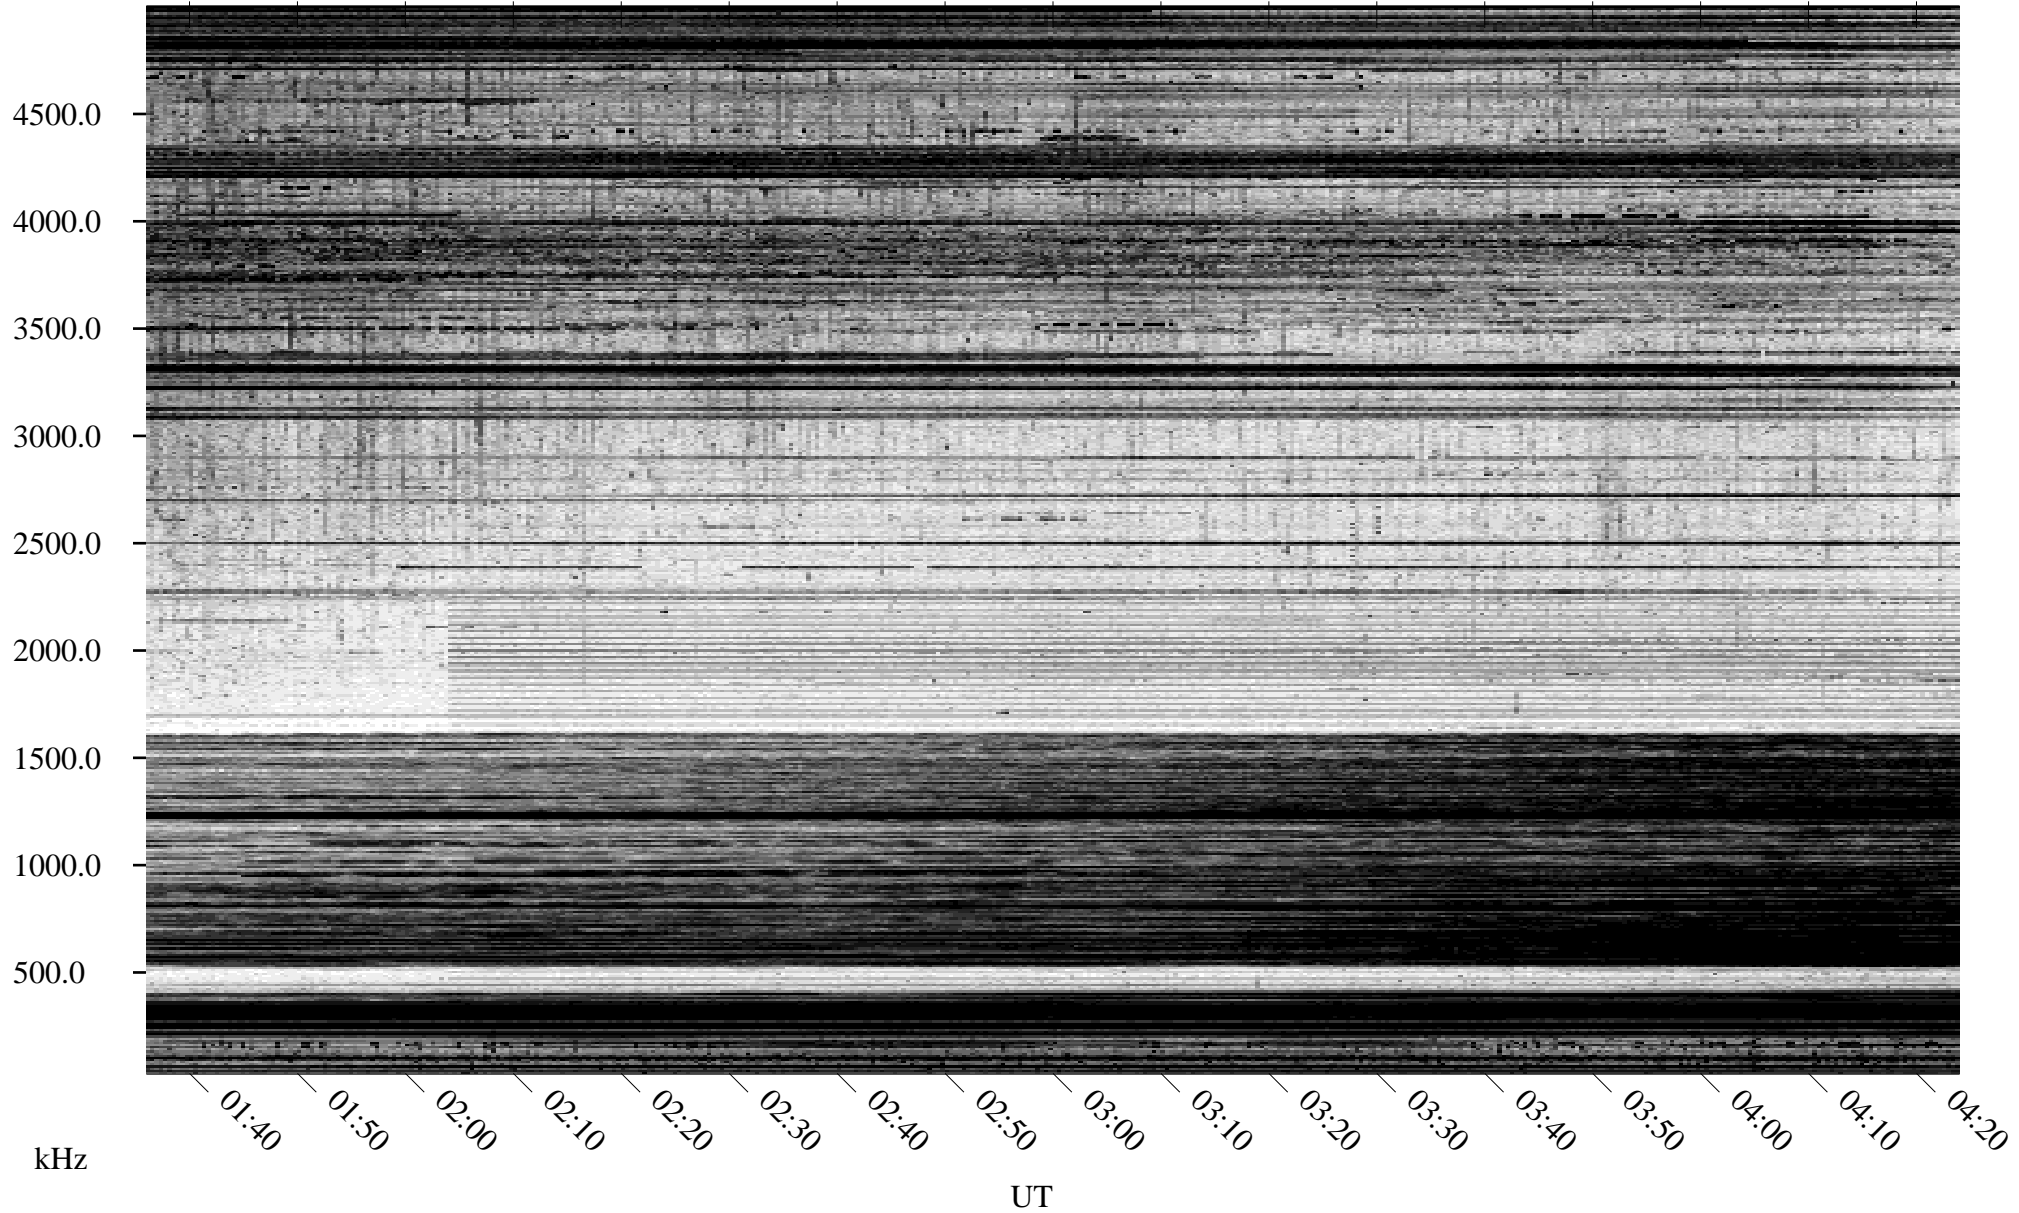

04/01/1996 Churchill, Manitoba

Linear Scale Black = 161 White = 15

ch96092l.r00m max_12

Page 1

04/01/1996 Churchill, Manitoba

Linear Scale Black = 161 White = 15

ch96092l.r00m max_12

Page 2

04/02/1996 Churchill, Manitoba

Linear Scale Black = 161 White = 15

ch96092l.r00m max_12

04/02/1996 Churchill, Manitoba

Linear Scale Black = 161 White = 15

ch96092l.r00m max_12

Page 4

04/02/1996 Churchill, Manitoba

Linear Scale Black = 161 White = 15

ch96092l.r00m max_12

Page 5

04/02/1996 Churchill, Manitoba

Linear Scale Black = 161 White = 15

ch96092l.r00m max_12

Page 6

04/02/1996 Churchill, Manitoba

Linear Scale Black = 161 White = 15

ch96092l.r00m max_12

Page 7

04/02/1996 Churchill, Manitoba

Linear Scale Black = 161 White = 15

ch96092l.r00m max_12

Page 8