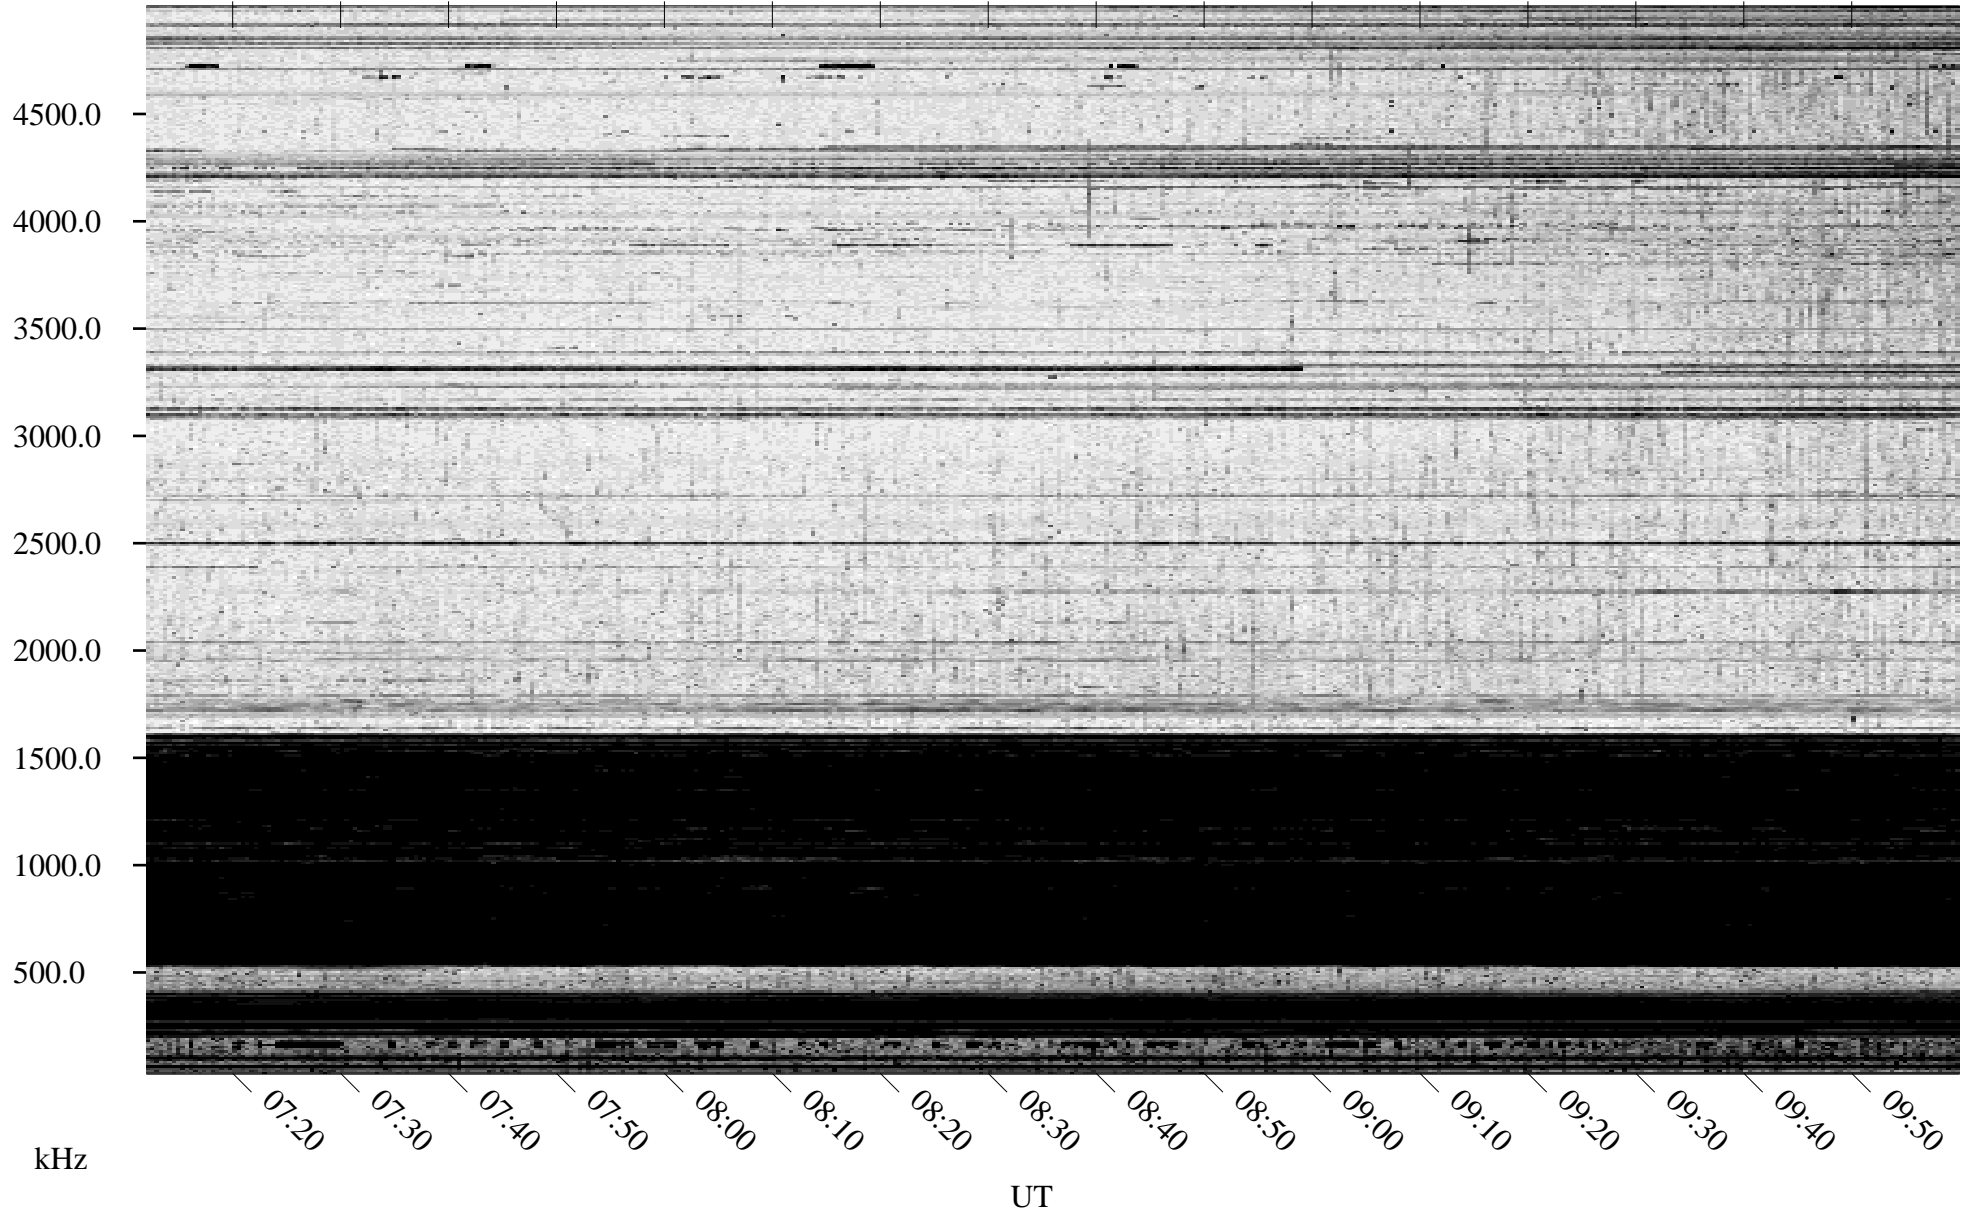

04/01/1996 Churchill, Manitoba

Linear Scale Black = 161 White = 15

ch96092l.r00m max_12

Page 1

04/01/1996 Churchill, Manitoba

Linear Scale Black = 161 White = 15

ch96092l.r00m max_12

Page 2

04/02/1996 Churchill, Manitoba

Linear Scale Black = 161 White = 15

ch96092l.r00m max_12

04/02/1996 Churchill, Manitoba

Linear Scale Black = 161 White = 15

ch96092l.r00m max_12

Page 4

04/02/1996 Churchill, Manitoba

Linear Scale Black = 161 White = 15

ch96092l.r00m max_12

Page 5

04/02/1996 Churchill, Manitoba

Linear Scale Black = 161 White = 15

ch96092l.r00m max_12

Page 6

04/02/1996 Churchill, Manitoba

Linear Scale Black = 161 White = 15

ch96092l.r00m max_12

Page 7

04/02/1996 Churchill, Manitoba

Linear Scale Black = 161 White = 15

ch96092l.r00m max_12

Page 8