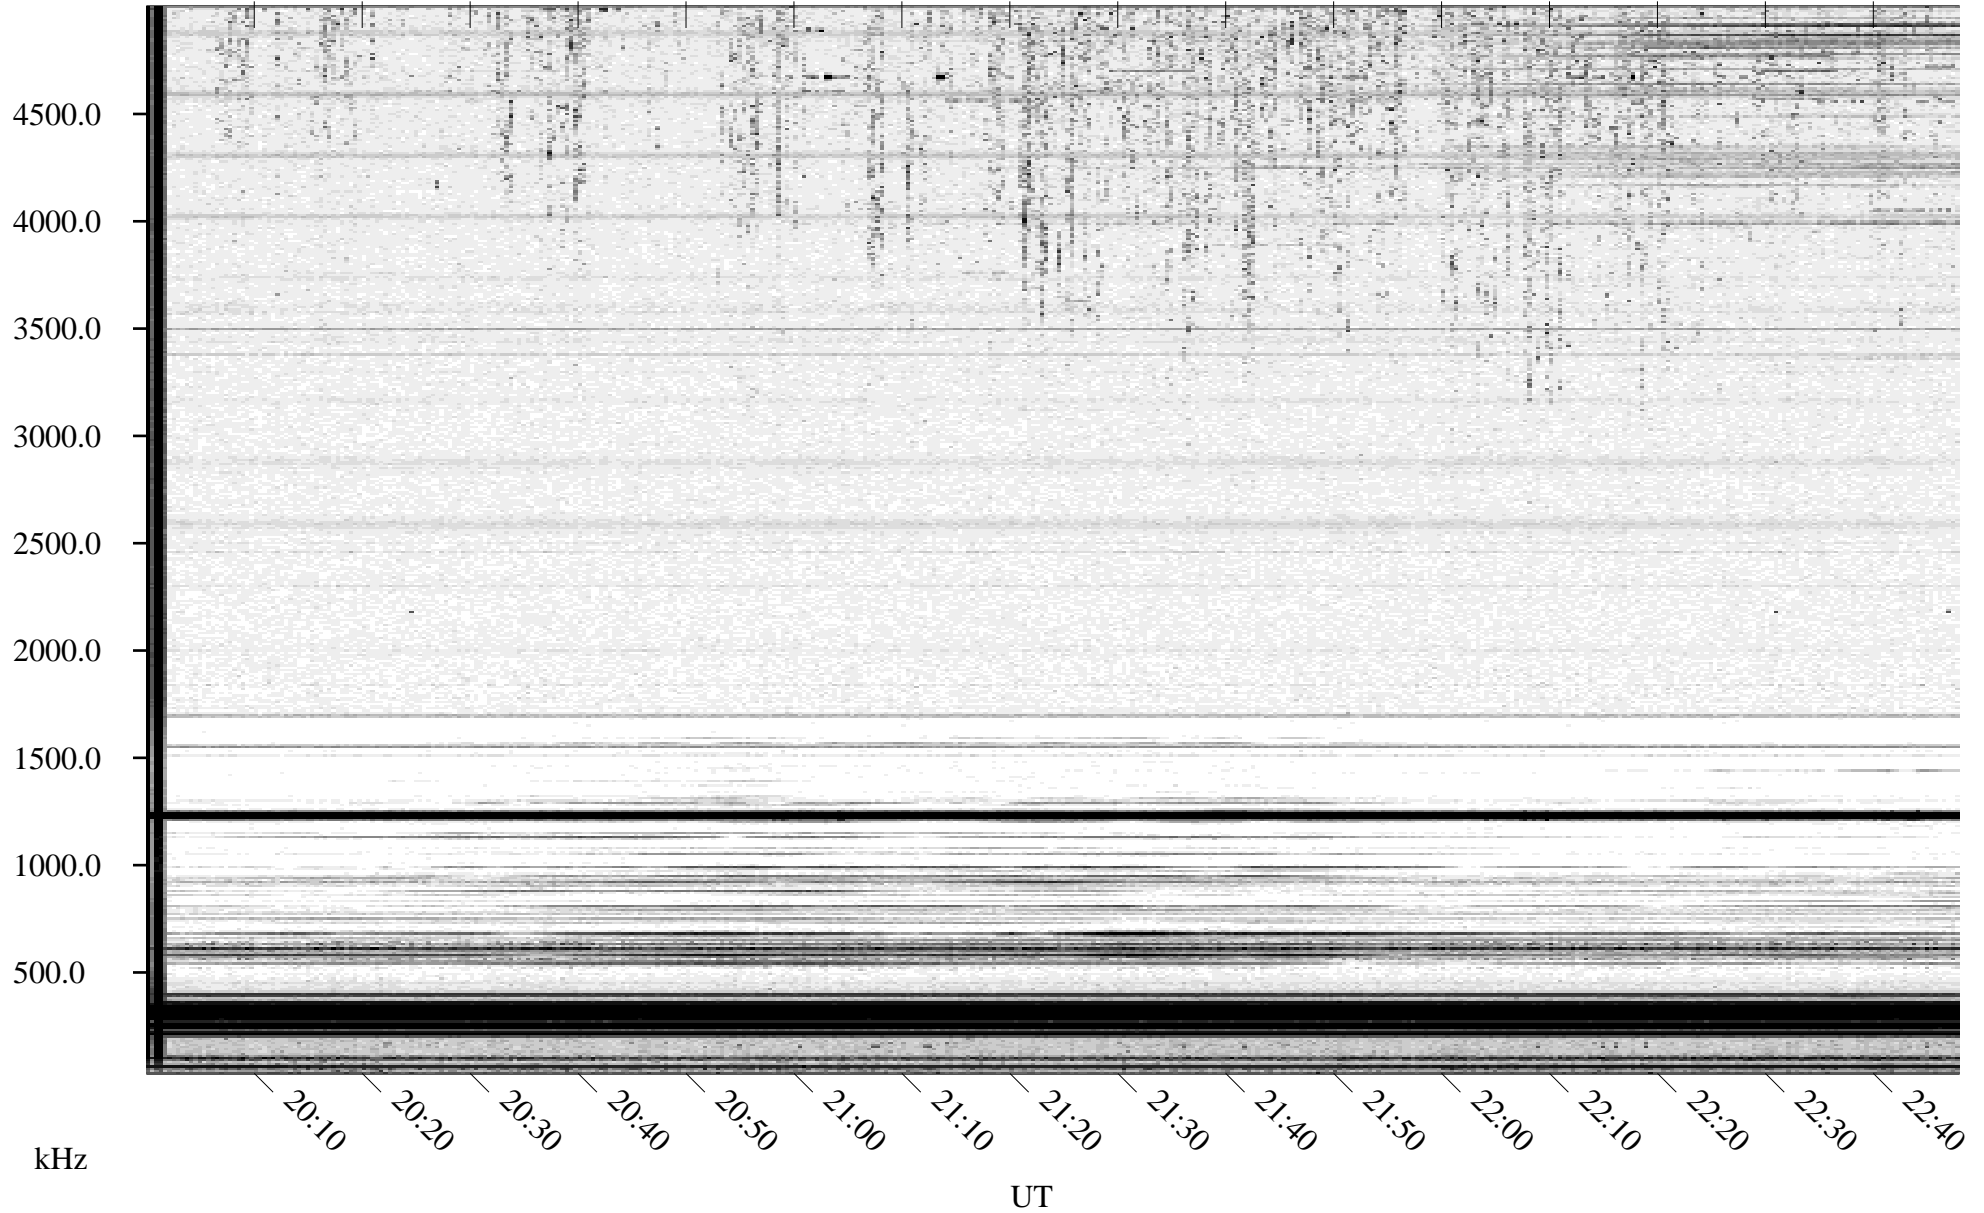

04/01/1996 Churchill, Manitoba

Linear Scale Black = 161 White = 15

ch96092l.r00m max_12

Page 1

04/01/1996 Churchill, Manitoba

Linear Scale Black = 161 White = 15

ch96092l.r00m max_12

Page 2

04/02/1996 Churchill, Manitoba

Linear Scale Black = 161 White = 15

ch96092l.r00m max_12

04/02/1996 Churchill, Manitoba

Linear Scale Black = 161 White = 15

ch96092l.r00m max_12

Page 4

04/02/1996 Churchill, Manitoba

Linear Scale Black = 161 White = 15

ch96092l.r00m max_12

Page 5

04/02/1996 Churchill, Manitoba

Linear Scale Black = 161 White = 15

ch96092l.r00m max_12

Page 6

04/02/1996 Churchill, Manitoba

Linear Scale Black = 161 White = 15

ch96092l.r00m max_12

Page 7

04/02/1996 Churchill, Manitoba

Linear Scale Black = 161 White = 15

ch96092l.r00m max_12

Page 8