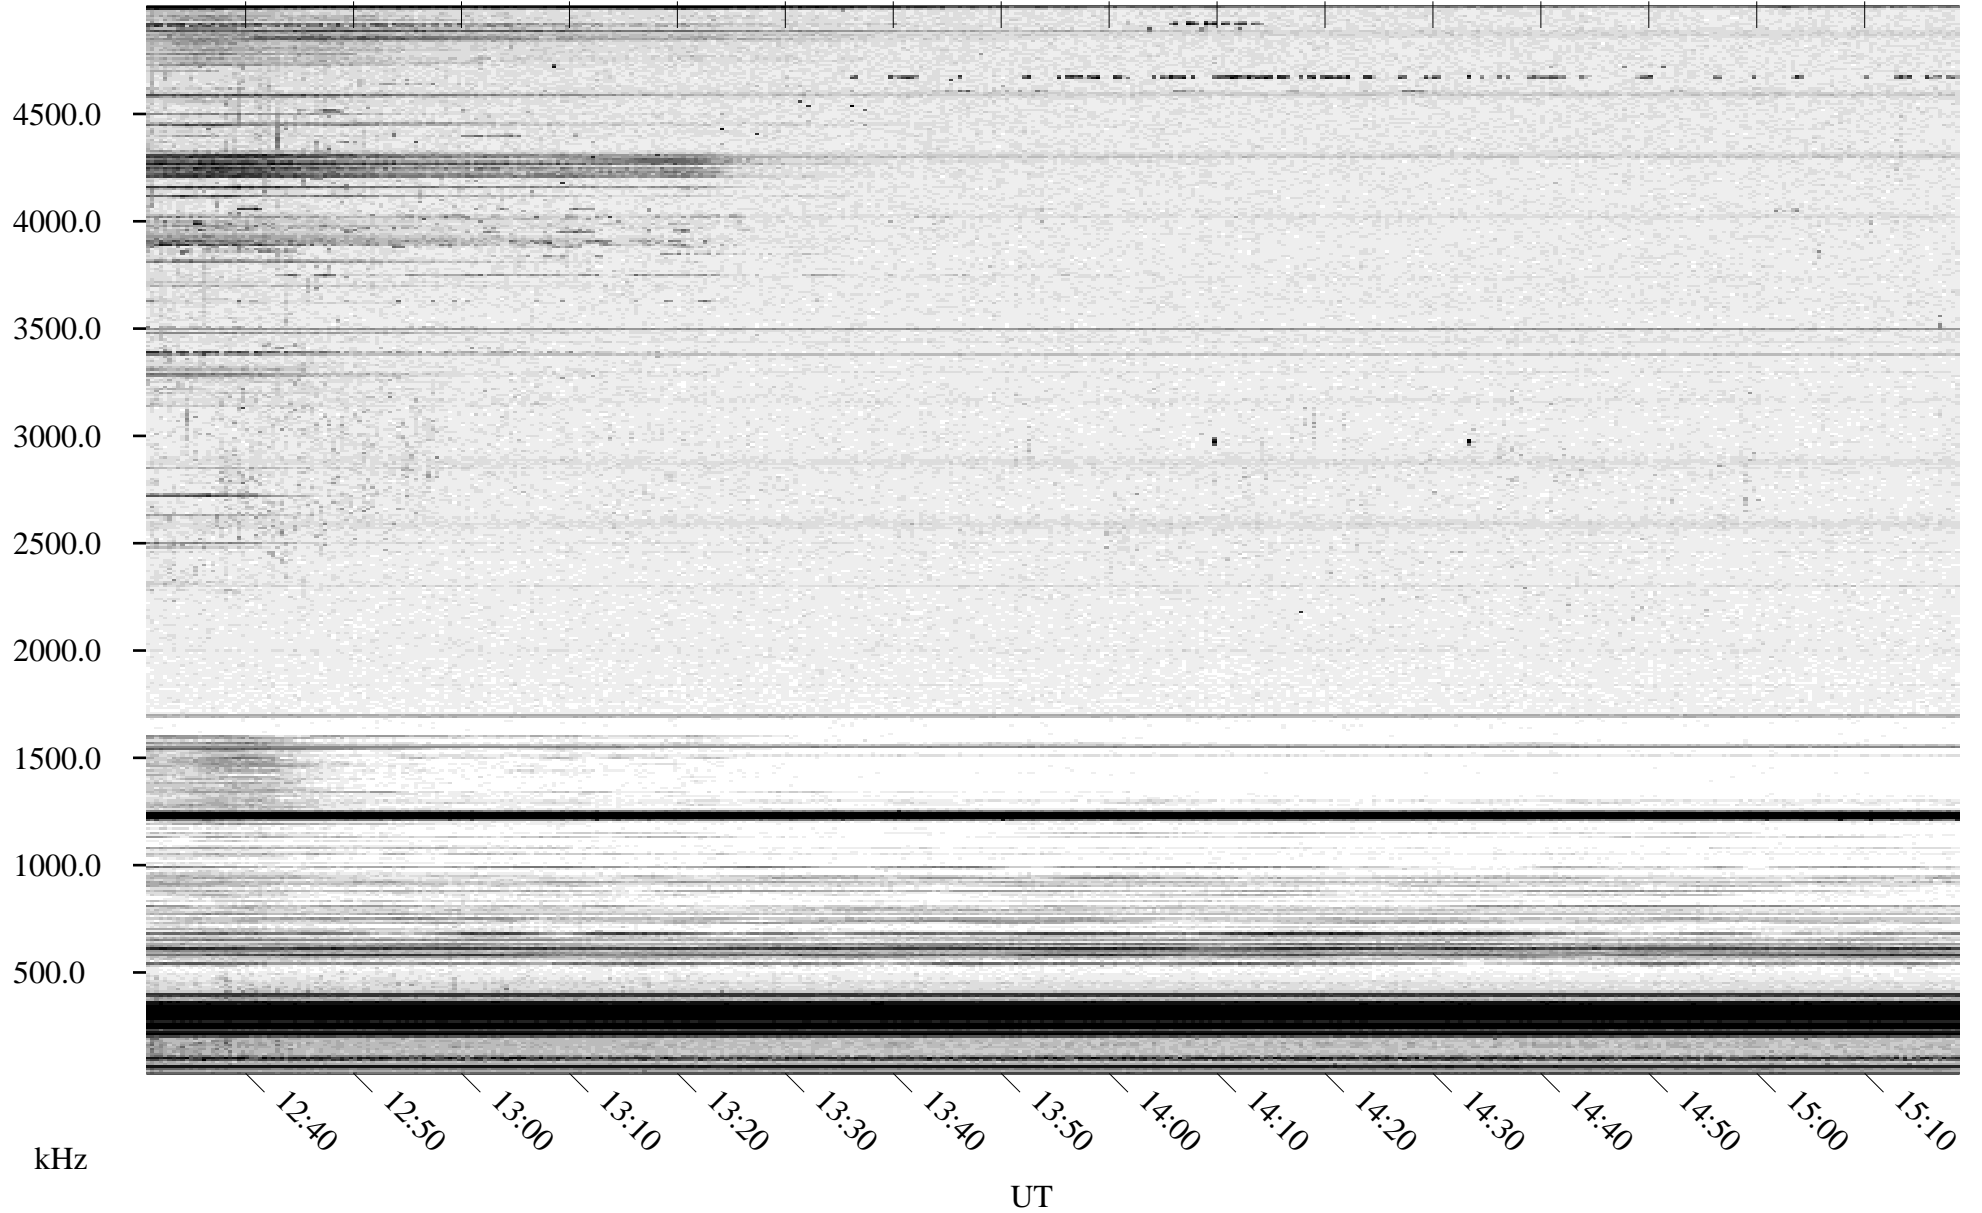

04/02/1996 Churchill, Manitoba

Linear Scale Black = 161 White = 15

ch96093l.r01m max_12

Page 1

04/03/1996 Churchill, Manitoba

Linear Scale Black = 161 White = 15

ch96093l.r01m max_12

Page 2

04/03/1996 Churchill, Manitoba

Linear Scale Black = 161 White = 15

ch96093l.r01m max_12

Page 3

04/03/1996 Churchill, Manitoba

Linear Scale Black = 161 White = 15

ch96093l.r01m max_12

Page 4

04/03/1996 Churchill, Manitoba

Linear Scale Black = 161 White = 15

ch96093l.r01m max_12

Page 5

04/03/1996 Churchill, Manitoba

Linear Scale Black = 161 White = 15

ch96093l.r01m max_12

Page 6

04/03/1996 Churchill, Manitoba

Linear Scale Black = 161 White = 15

ch96093l.r01m max_12

Page 7