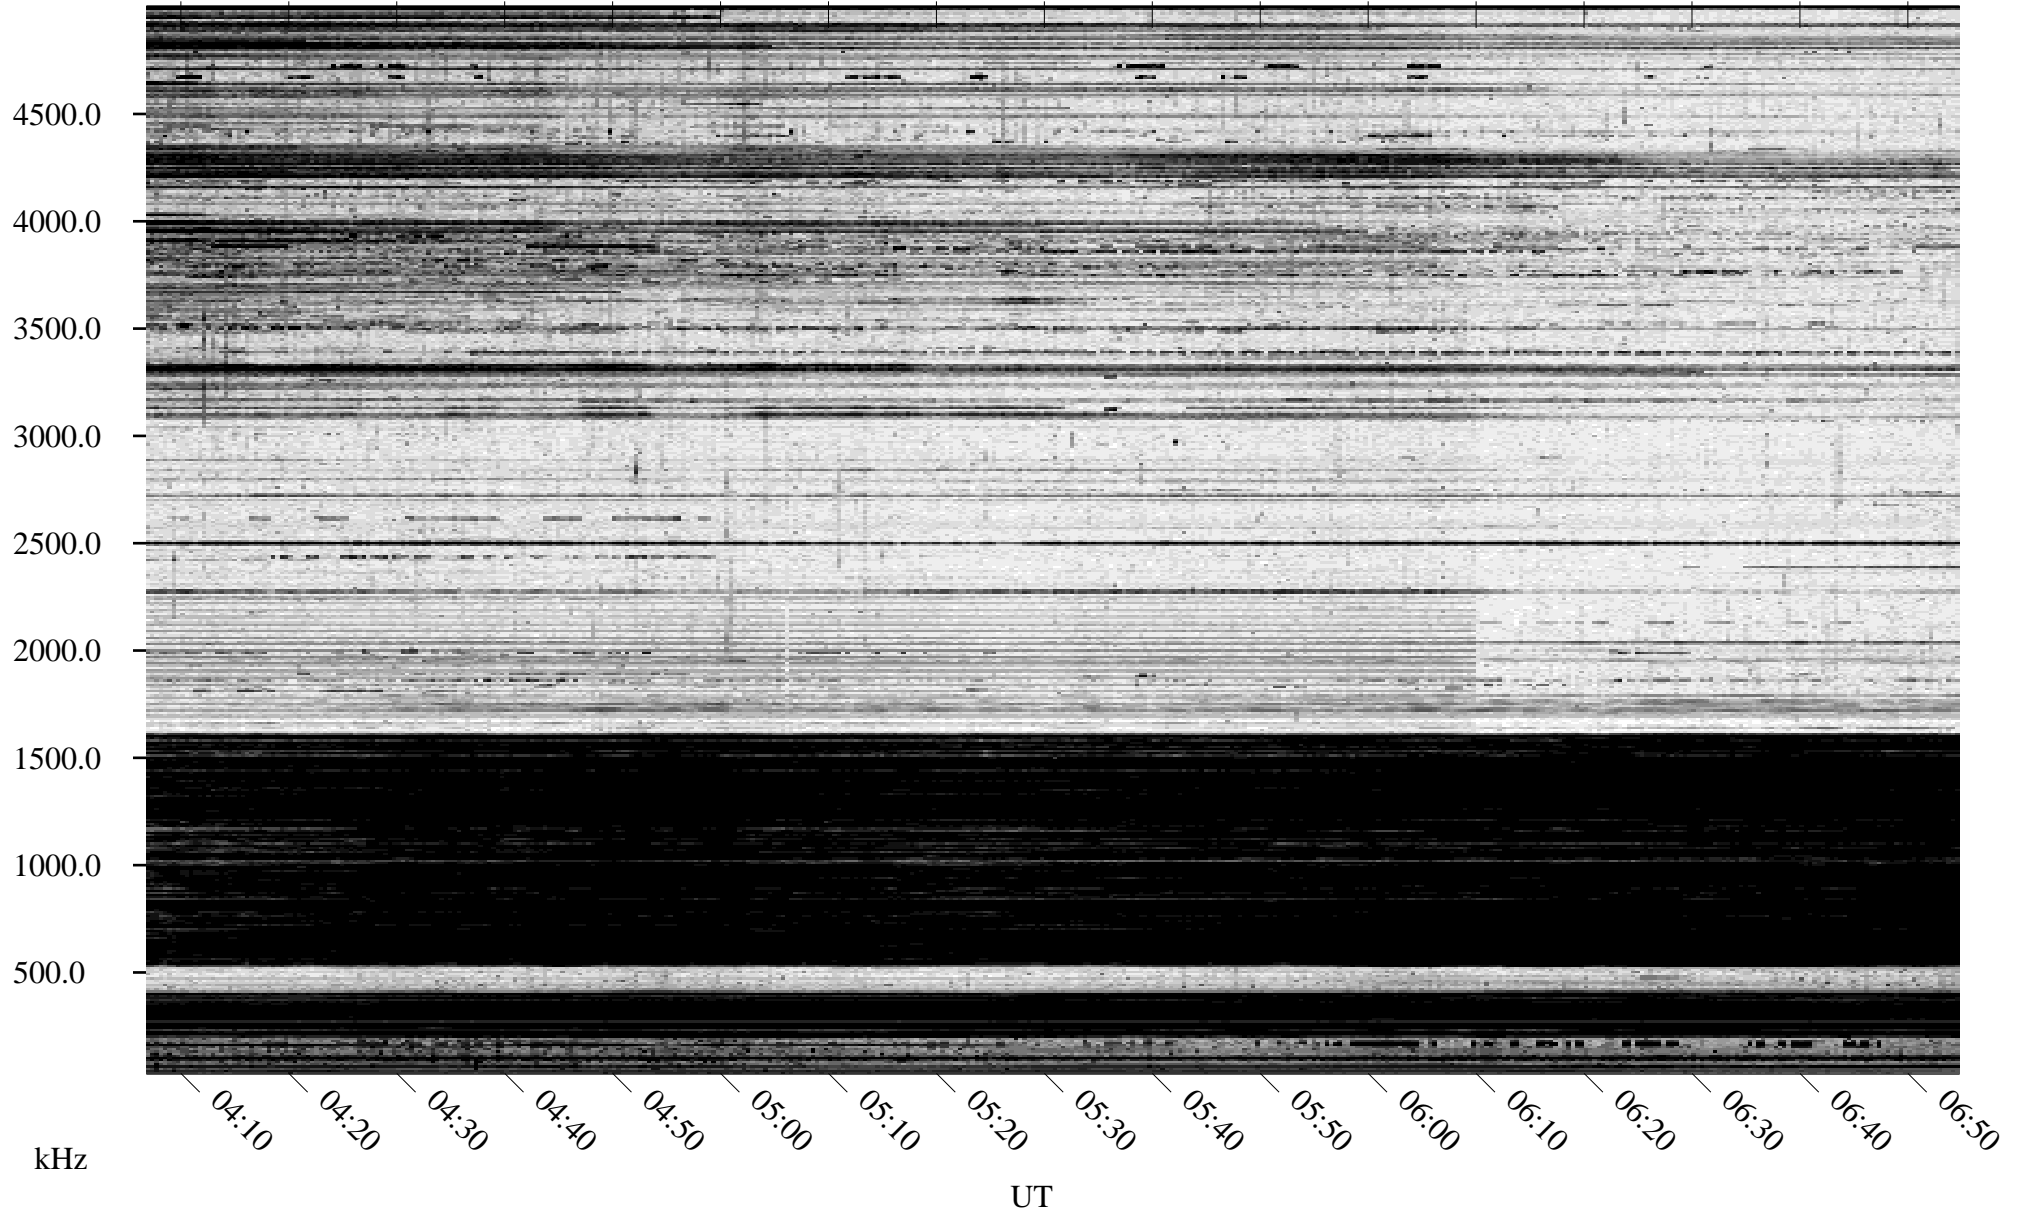

04/02/1996 Churchill, Manitoba

Linear Scale Black = 161 White = 15

ch96093l.r01m max_12

Page 1

04/03/1996 Churchill, Manitoba

Linear Scale Black = 161 White = 15

ch96093l.r01m max_12

Page 2

04/03/1996 Churchill, Manitoba

Linear Scale Black = 161 White = 15

ch96093l.r01m max_12

Page 3

04/03/1996 Churchill, Manitoba

Linear Scale Black = 161 White = 15

ch96093l.r01m max_12

Page 4

04/03/1996 Churchill, Manitoba

Linear Scale Black = 161 White = 15

ch96093l.r01m max_12

Page 5

04/03/1996 Churchill, Manitoba

Linear Scale Black = 161 White = 15

ch96093l.r01m max_12

Page 6

04/03/1996 Churchill, Manitoba

Linear Scale Black = 161 White = 15

ch96093l.r01m max_12

Page 7