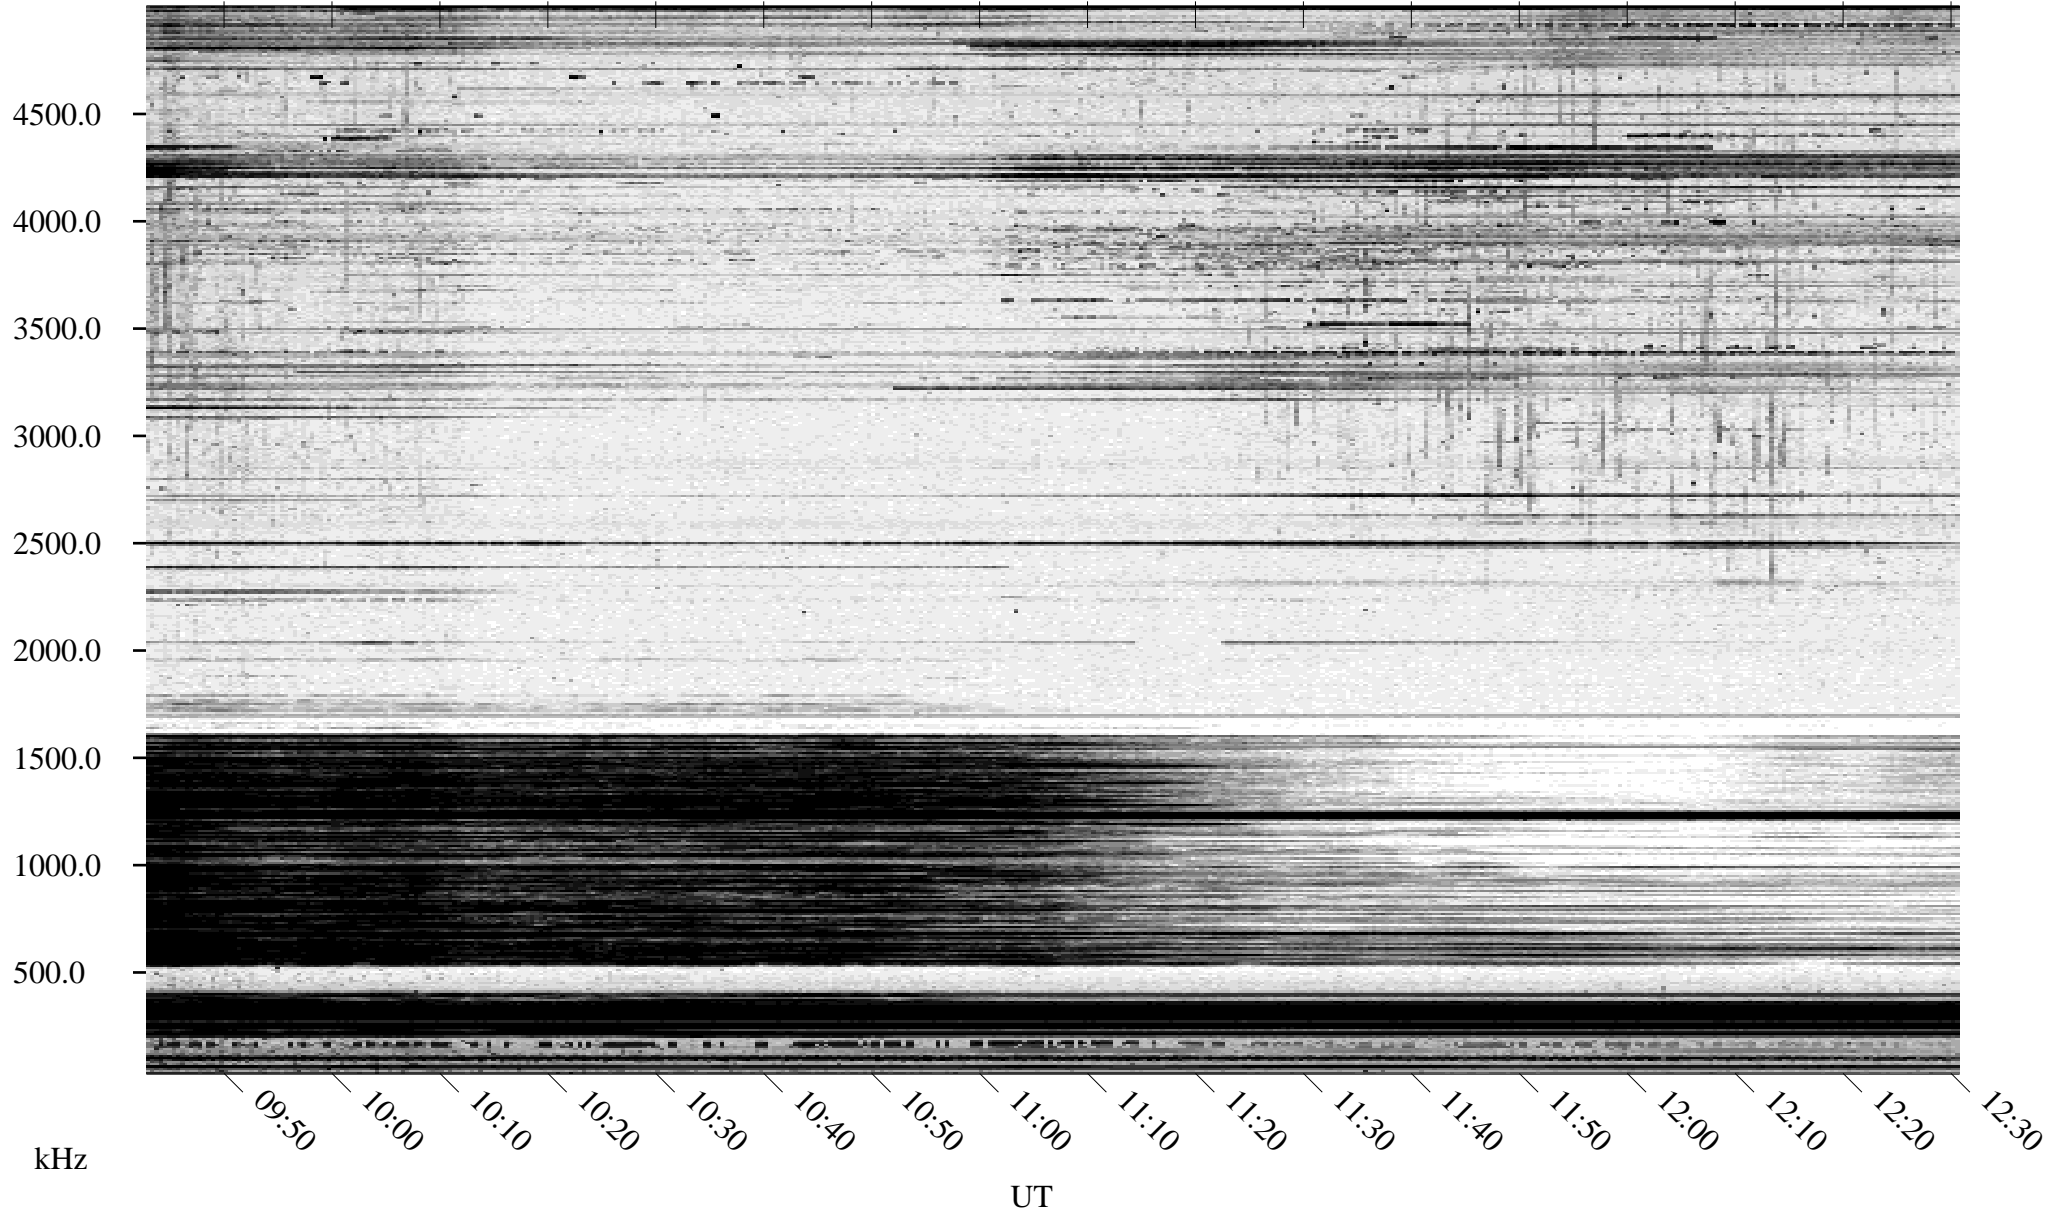

04/02/1996 Churchill, Manitoba

Linear Scale Black = 161 White = 15

ch96093l.r01m max_12

Page 1

04/03/1996 Churchill, Manitoba

Linear Scale Black = 161 White = 15

ch96093l.r01m max_12

Page 2

04/03/1996 Churchill, Manitoba

Linear Scale Black = 161 White = 15

ch96093l.r01m max_12

Page 3

04/03/1996 Churchill, Manitoba

Linear Scale Black = 161 White = 15

ch96093l.r01m max_12

Page 4

04/03/1996 Churchill, Manitoba

Linear Scale Black = 161 White = 15

ch96093l.r01m max_12

Page 5

04/03/1996 Churchill, Manitoba

Linear Scale Black = 161 White = 15

ch96093l.r01m max_12

Page 6

04/03/1996 Churchill, Manitoba

Linear Scale Black = 161 White = 15

ch96093l.r01m max_12

Page 7