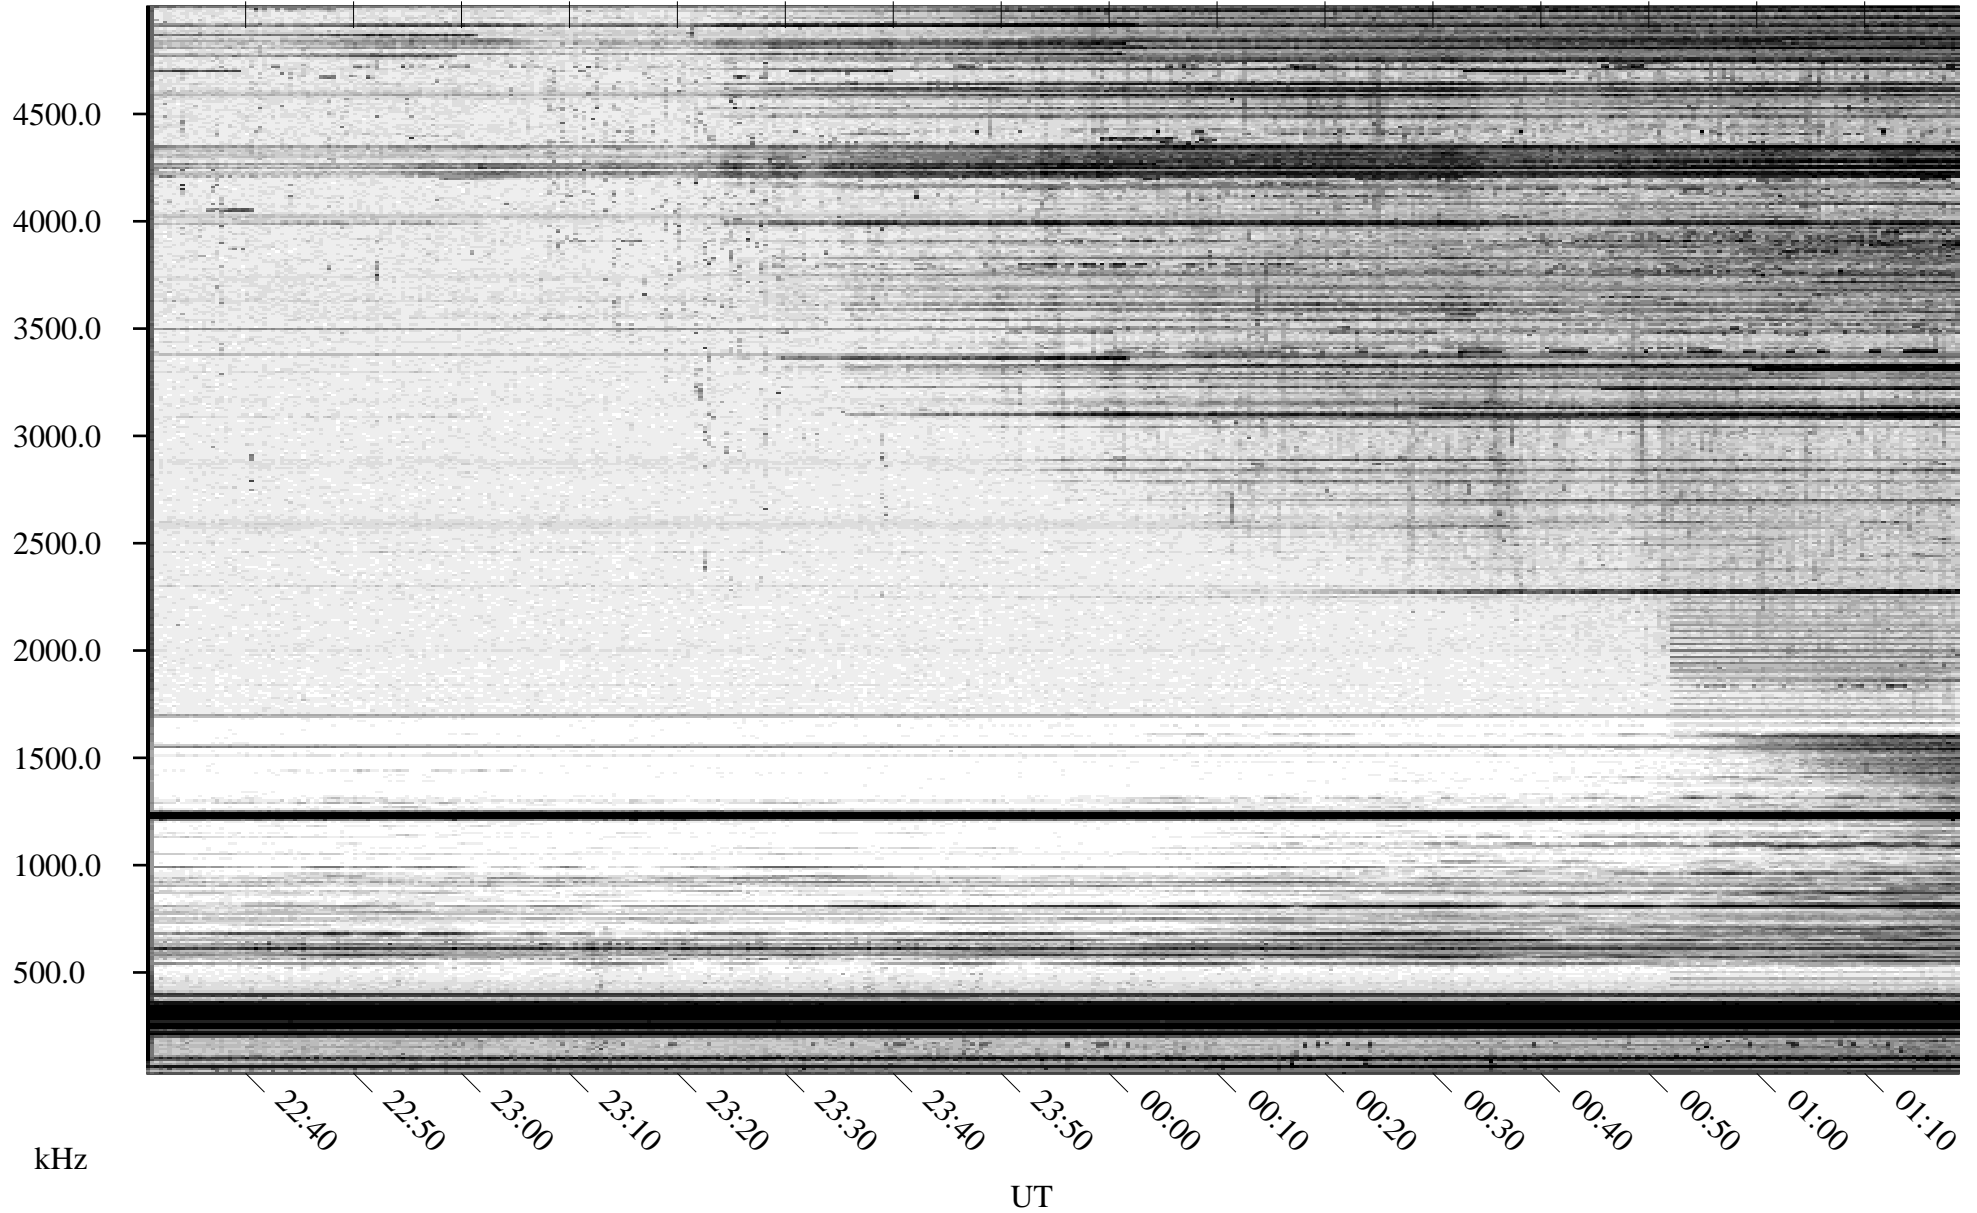

04/02/1996 Churchill, Manitoba

Linear Scale Black = 161 White = 15

ch96093l.r01m max_12

Page 1

04/03/1996 Churchill, Manitoba

Linear Scale Black = 161 White = 15

ch96093l.r01m max_12

Page 2

04/03/1996 Churchill, Manitoba

Linear Scale Black = 161 White = 15

ch96093l.r01m max_12

Page 3

04/03/1996 Churchill, Manitoba

Linear Scale Black = 161 White = 15

ch96093l.r01m max_12

Page 4

04/03/1996 Churchill, Manitoba

Linear Scale Black = 161 White = 15

ch96093l.r01m max_12

Page 5

04/03/1996 Churchill, Manitoba

Linear Scale Black = 161 White = 15

ch96093l.r01m max_12

Page 6

04/03/1996 Churchill, Manitoba

Linear Scale Black = 161 White = 15

ch96093l.r01m max_12

Page 7