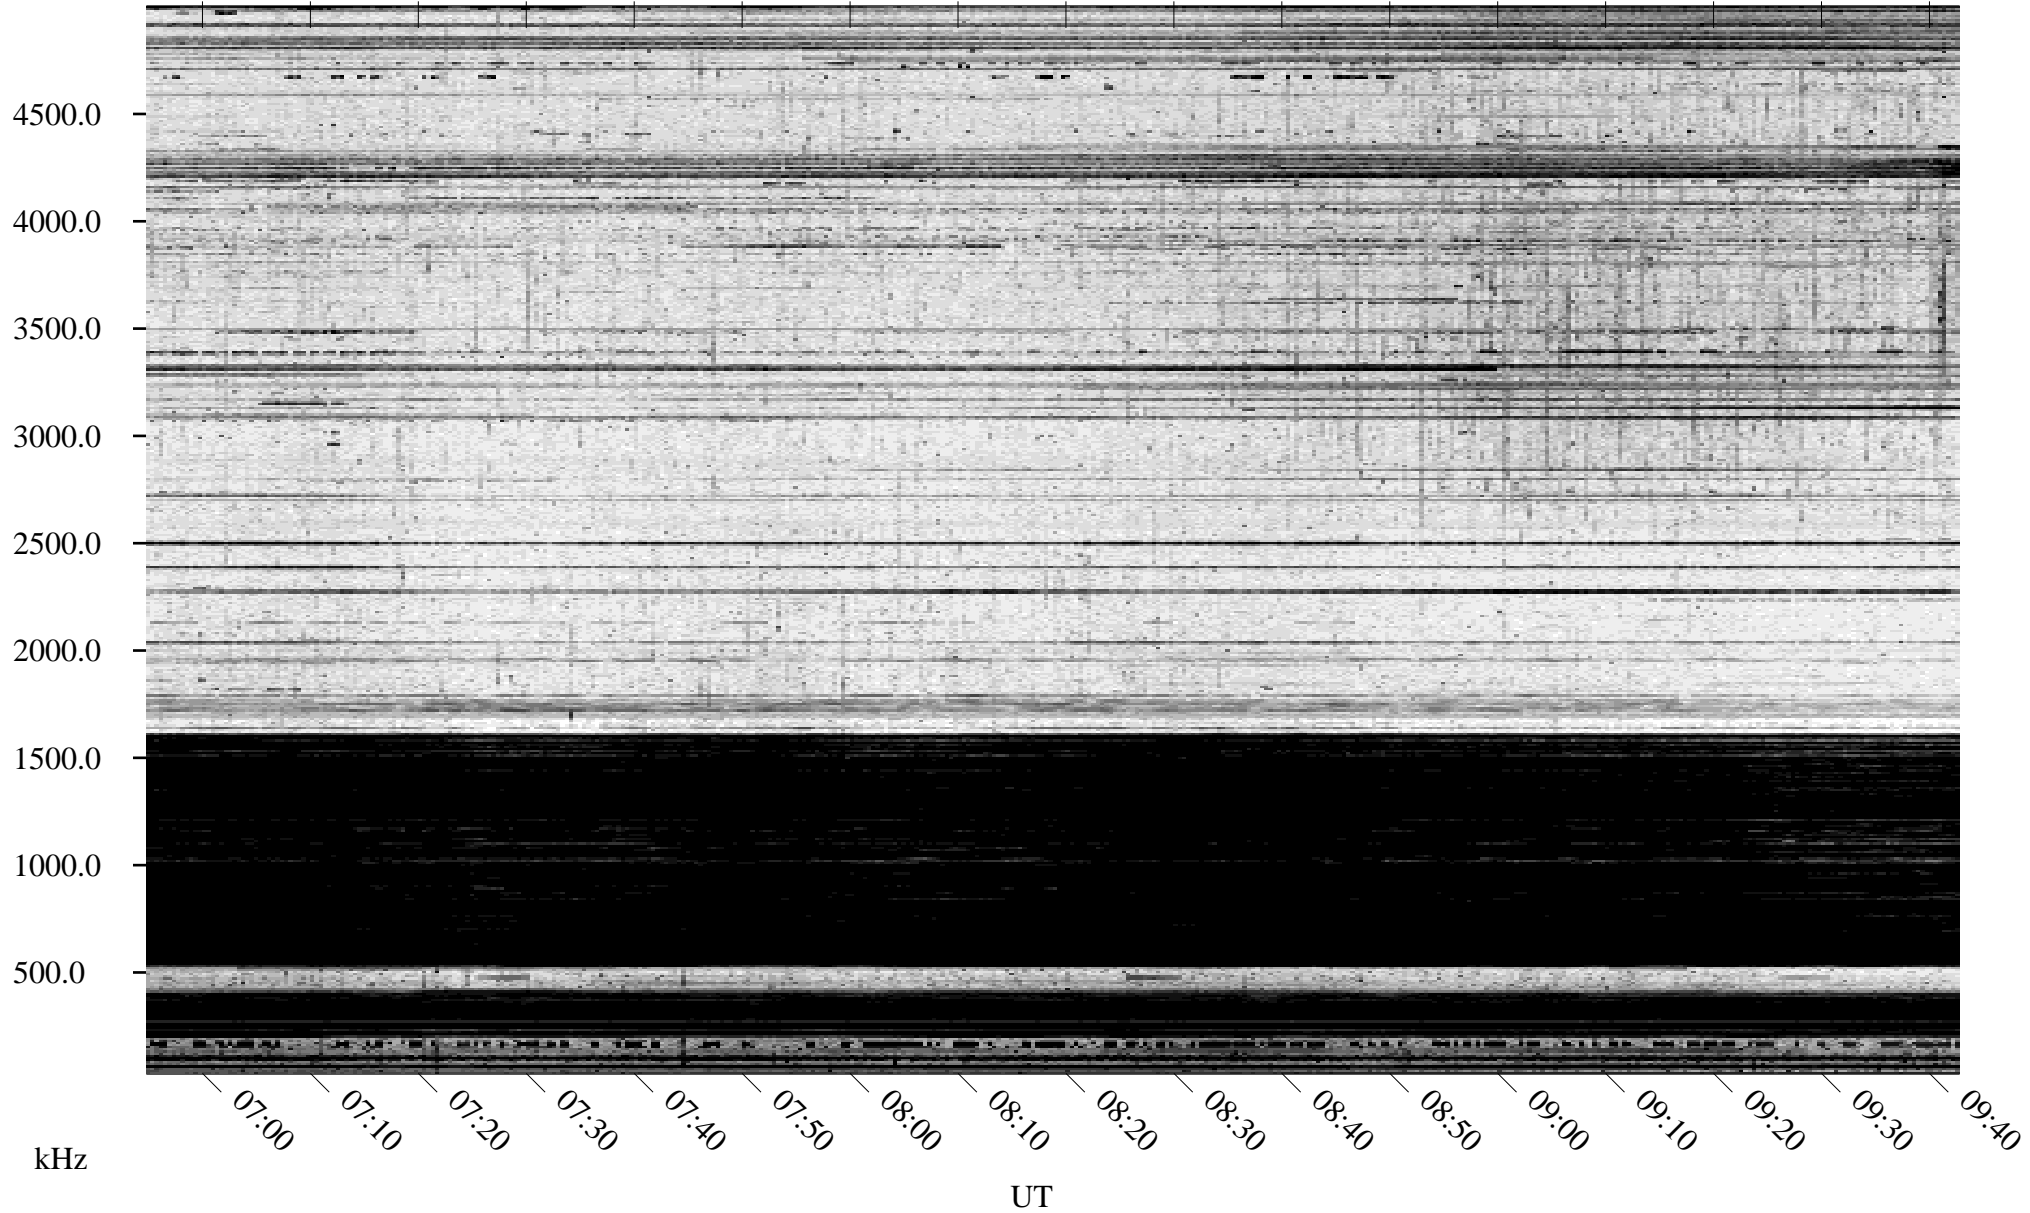

04/02/1996 Churchill, Manitoba

Linear Scale Black = 161 White = 15

ch96093l.r01m max_12

Page 1

04/03/1996 Churchill, Manitoba

Linear Scale Black = 161 White = 15

ch96093l.r01m max_12

Page 2

04/03/1996 Churchill, Manitoba

Linear Scale Black = 161 White = 15

ch96093l.r01m max_12

Page 3

04/03/1996 Churchill, Manitoba

Linear Scale Black = 161 White = 15

ch96093l.r01m max_12

Page 4

04/03/1996 Churchill, Manitoba

Linear Scale Black = 161 White = 15

ch96093l.r01m max_12

Page 5

04/03/1996 Churchill, Manitoba

Linear Scale Black = 161 White = 15

ch96093l.r01m max_12

Page 6

04/03/1996 Churchill, Manitoba

Linear Scale Black = 161 White = 15

ch96093l.r01m max_12

Page 7