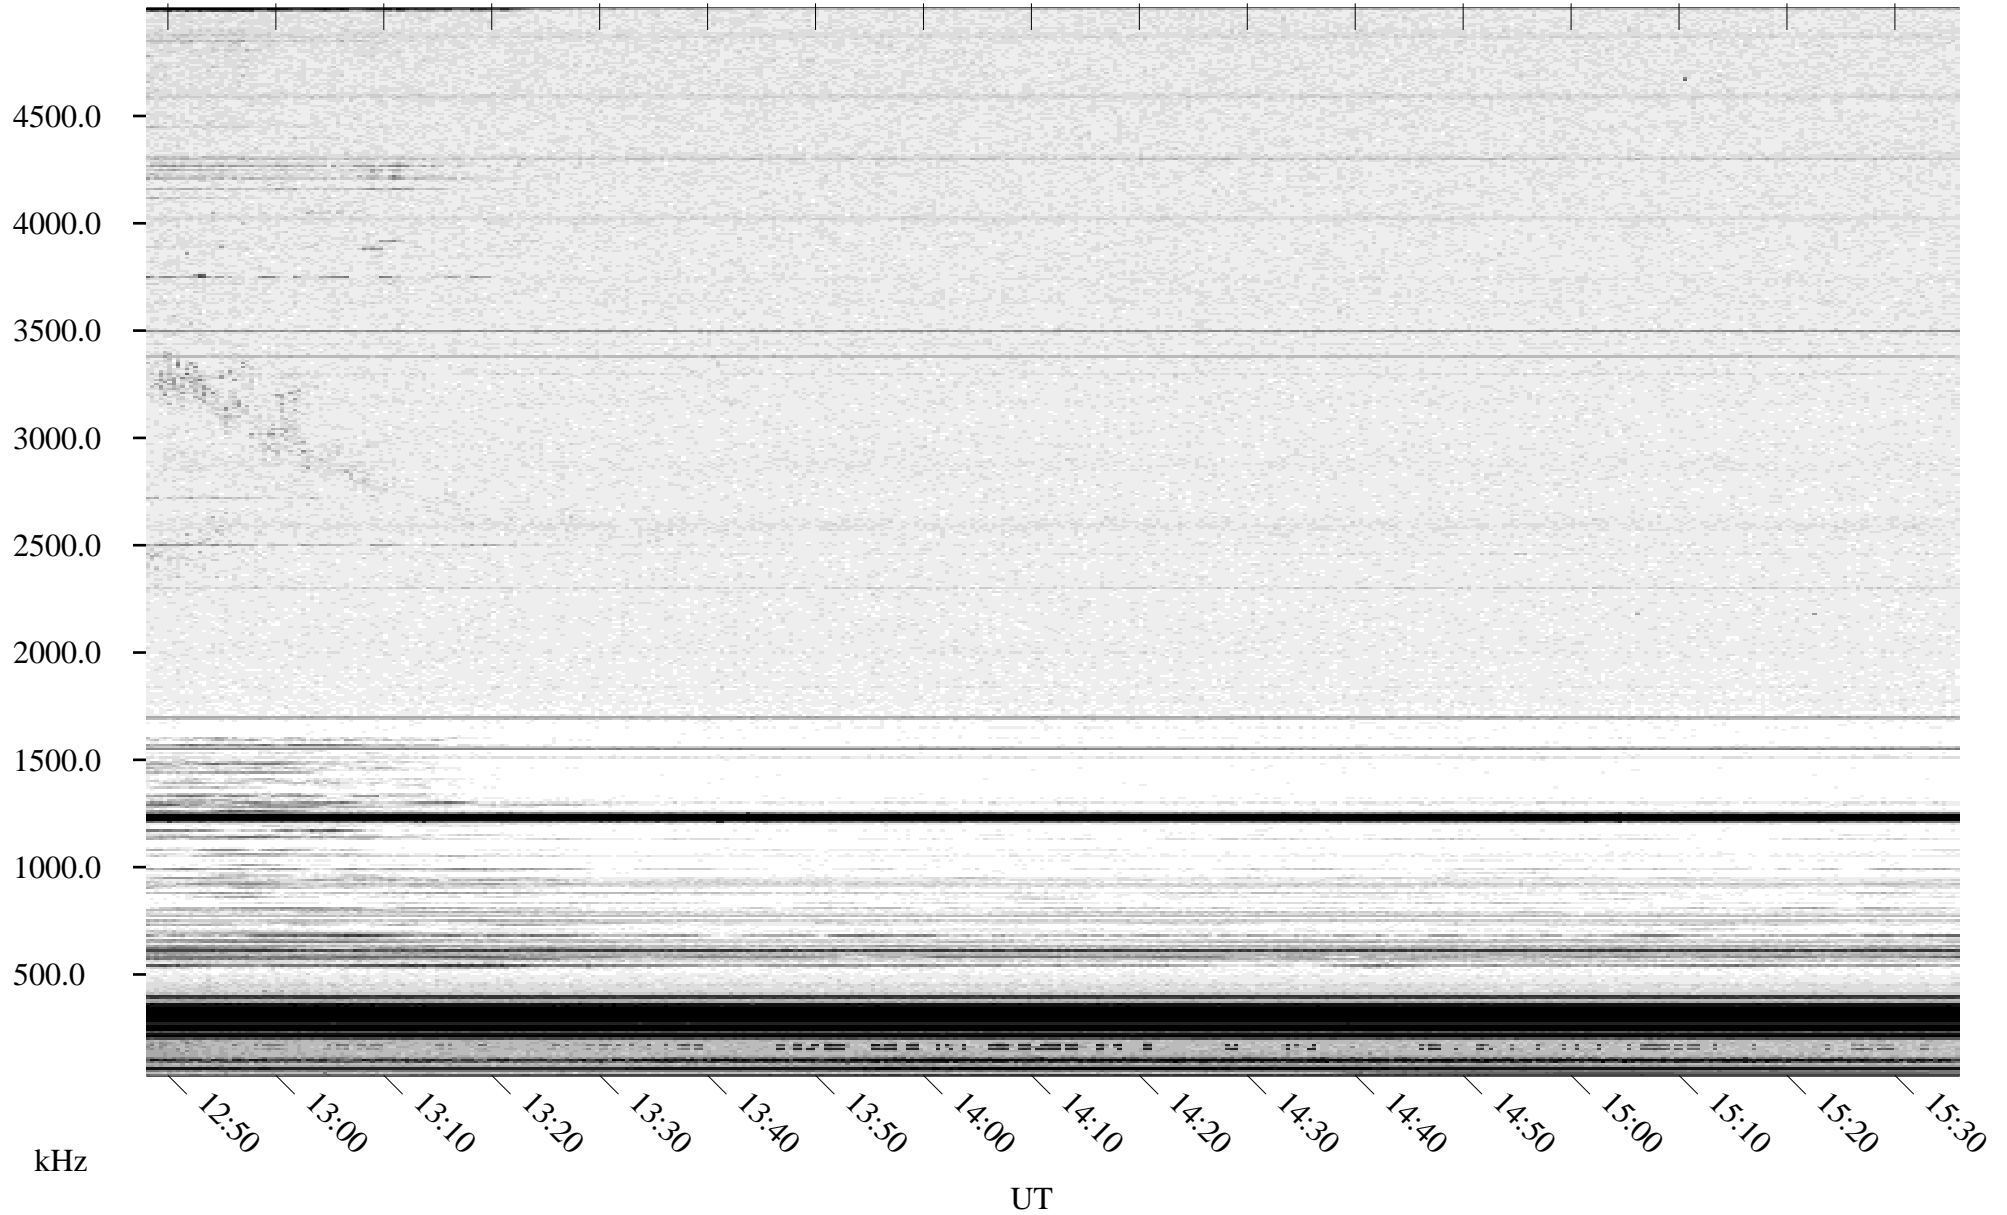

# 04/04/1996 Churchill, Manitoba

Linear Scale    Black = 161    White = 15

ch96094l.r00m max\_12

Page 5

# 04/04/1996 Churchill, Manitoba

Linear Scale    Black = 161    White = 15

ch96094l.r00m max\_12

Page 6

# 04/04/1996 Churchill, Manitoba

Linear Scale    Black = 161    White = 15

ch96094l.r00m max\_12

Page 7

# 04/04/1996 Churchill, Manitoba

Linear Scale    Black = 161    White = 15

ch96094l.r00m max\_12

Page 8