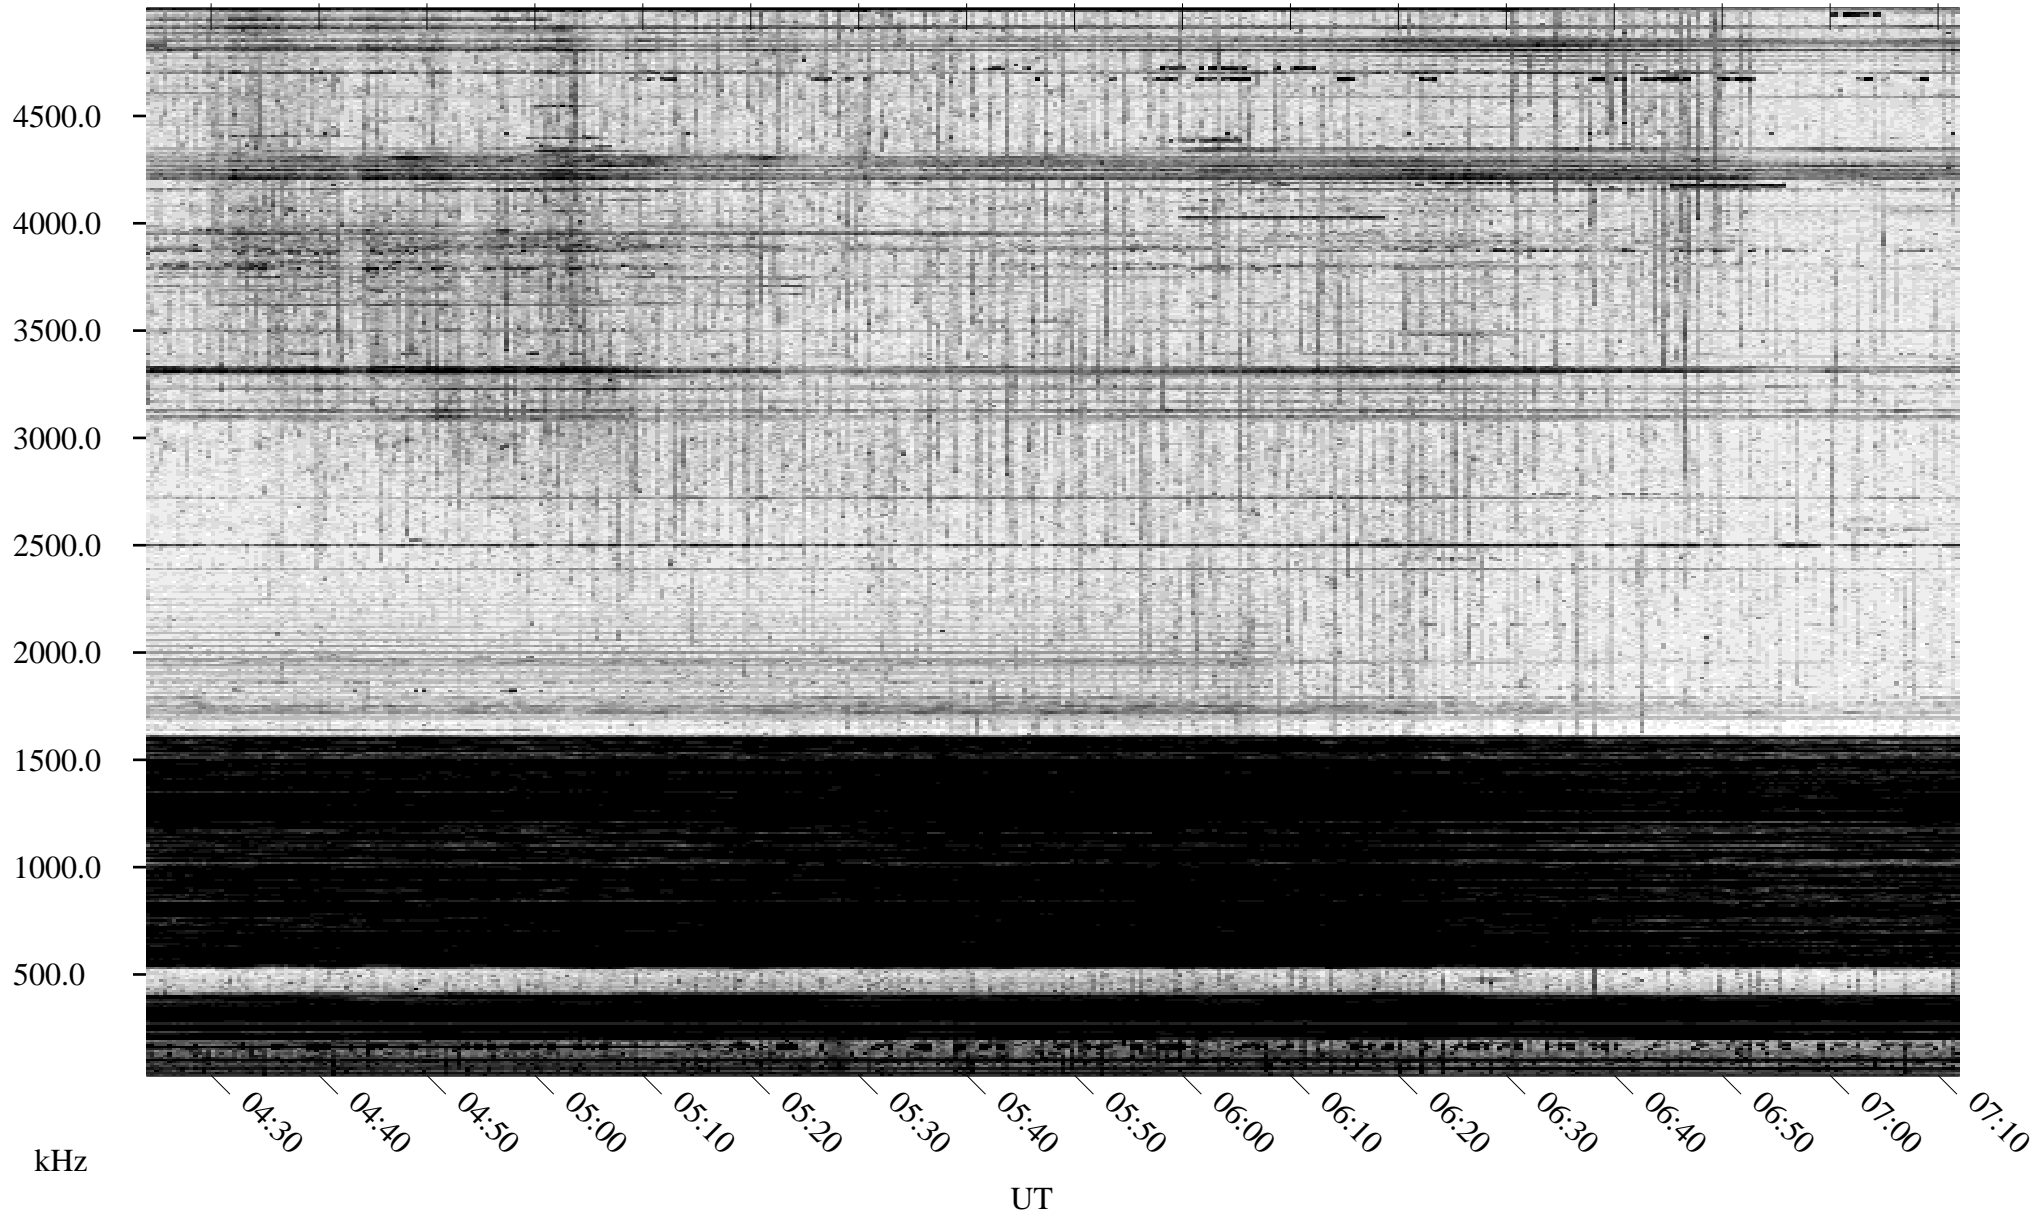

# 04/03/1996 Churchill, Manitoba

Linear Scale    Black = 161    White = 15

ch96094l.r00m max\_12

Page 1

# 04/03/1996 Churchill, Manitoba

Linear Scale    Black = 161    White = 15

ch96094l.r00m max\_12

Page 2

# 04/04/1996 Churchill, Manitoba

Linear Scale    Black = 161    White = 15

ch96094l.r00m max\_12

Page 3

# 04/04/1996 Churchill, Manitoba

Linear Scale    Black = 161    White = 15

ch96094l.r00m max\_12

Page 4