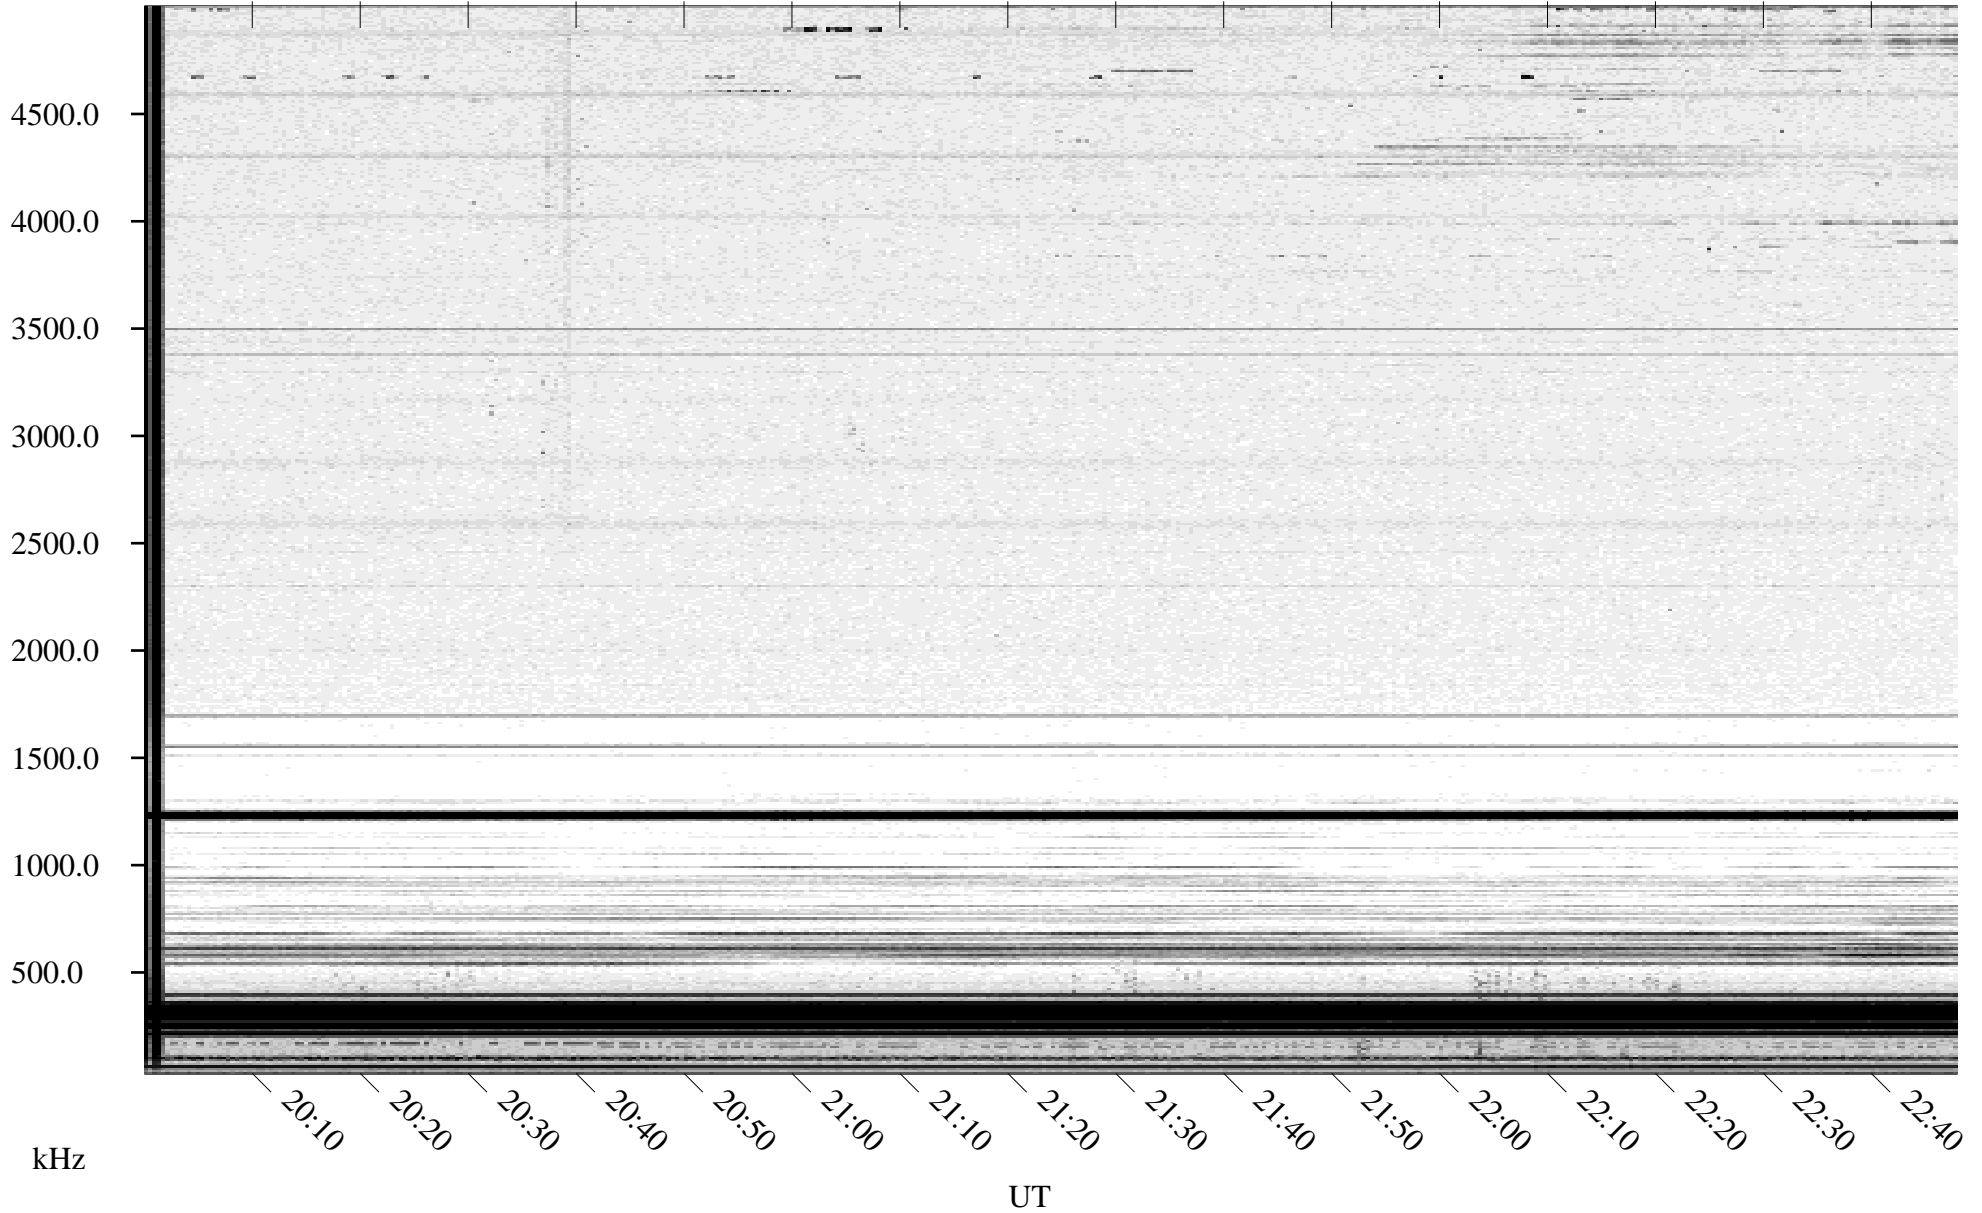

# 04/03/1996 Churchill, Manitoba

Linear Scale    Black = 161    White = 15

ch96094l.r00m max\_12

Page 1

# 04/03/1996 Churchill, Manitoba

Linear Scale    Black = 161    White = 15

ch96094l.r00m max\_12

Page 2

# 04/04/1996 Churchill, Manitoba

Linear Scale    Black = 161    White = 15

ch96094l.r00m max\_12

Page 3

# 04/04/1996 Churchill, Manitoba

Linear Scale    Black = 161    White = 15

ch96094l.r00m max\_12

Page 4