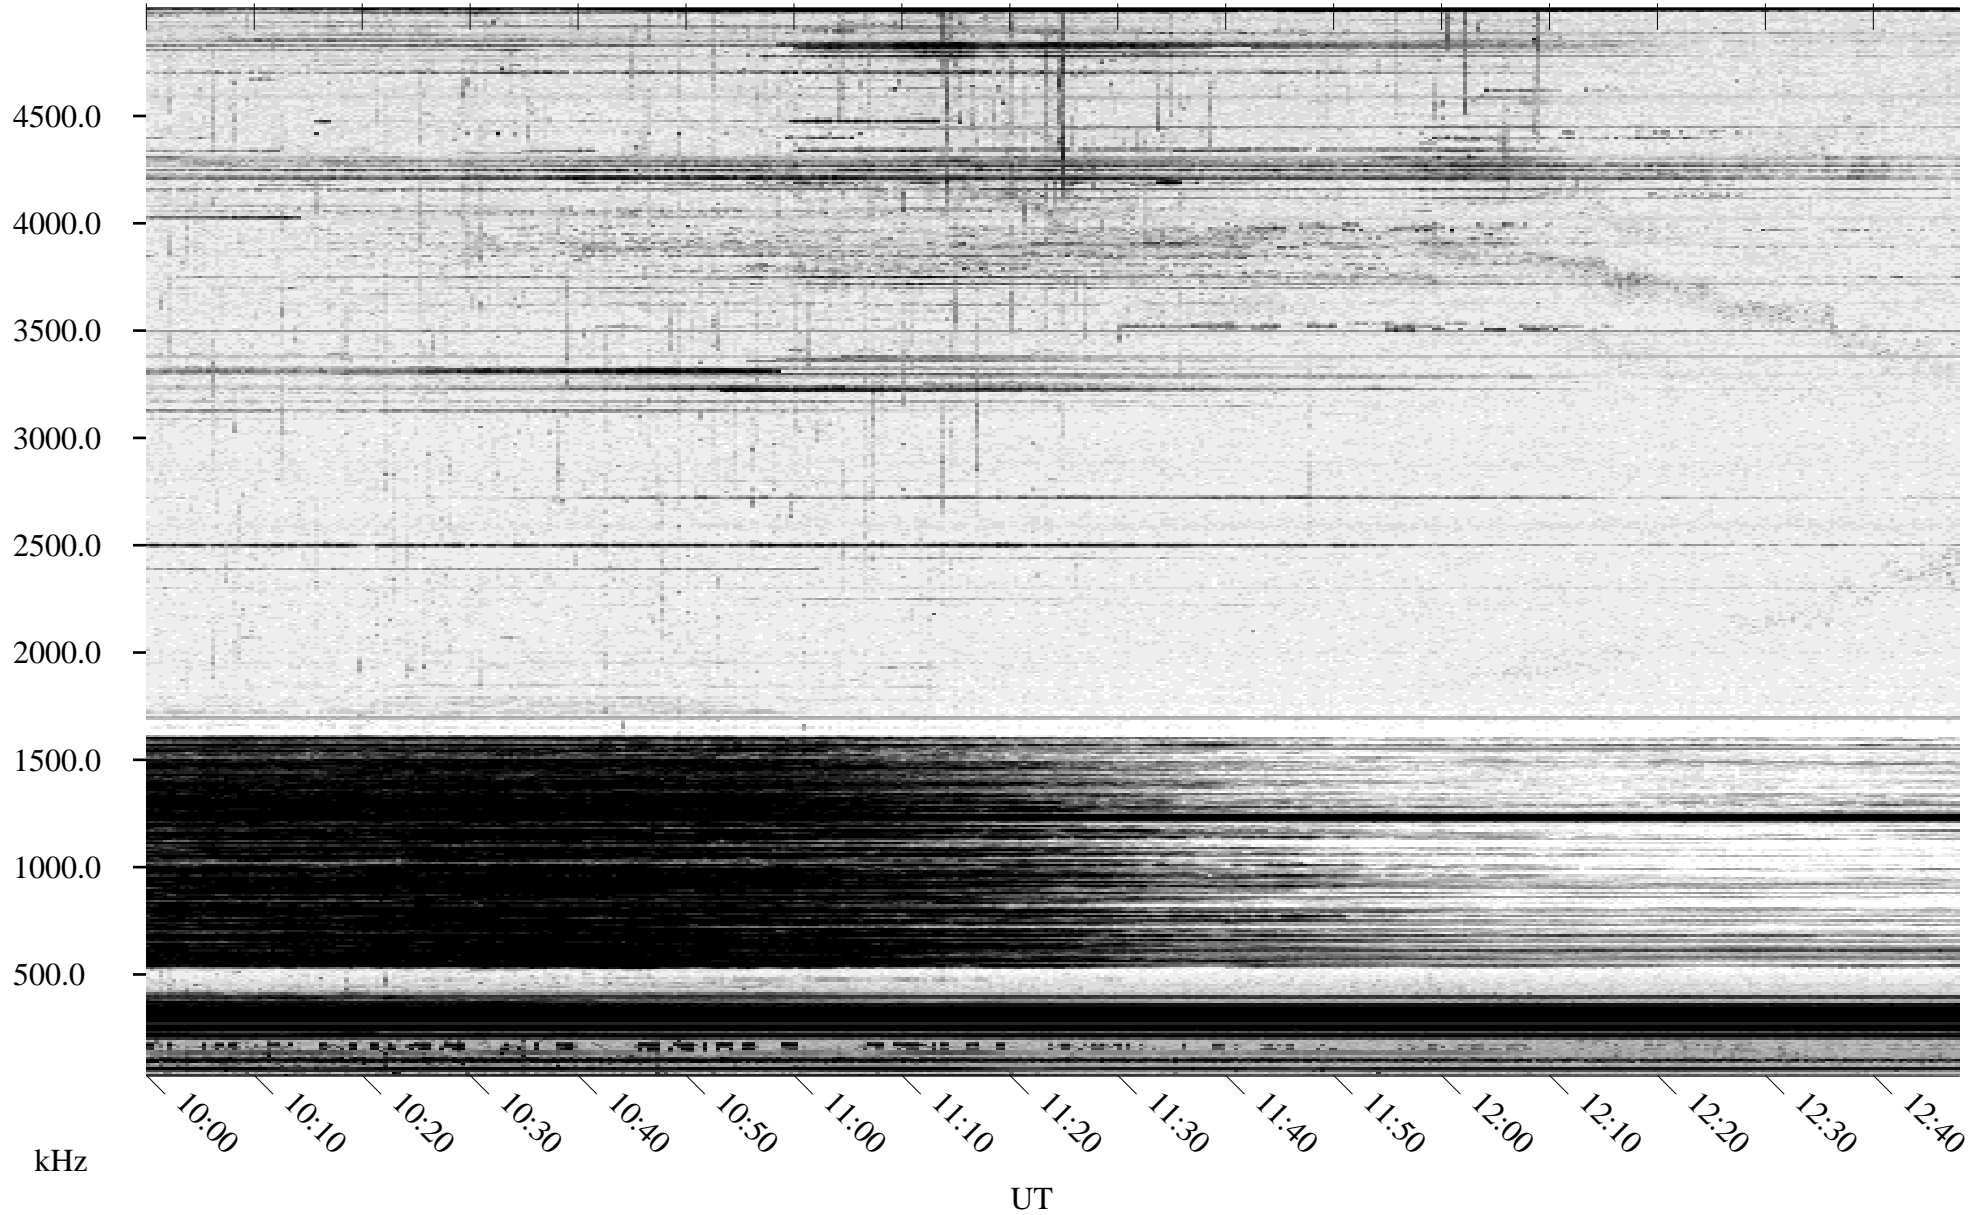

# 04/04/1996 Churchill, Manitoba

Linear Scale    Black = 161    White = 15

ch96094l.r00m max\_12

Page 5

# 04/04/1996 Churchill, Manitoba

Linear Scale    Black = 161    White = 15

ch96094l.r00m max\_12

Page 6

# 04/04/1996 Churchill, Manitoba

Linear Scale    Black = 161    White = 15

ch96094l.r00m max\_12

Page 7