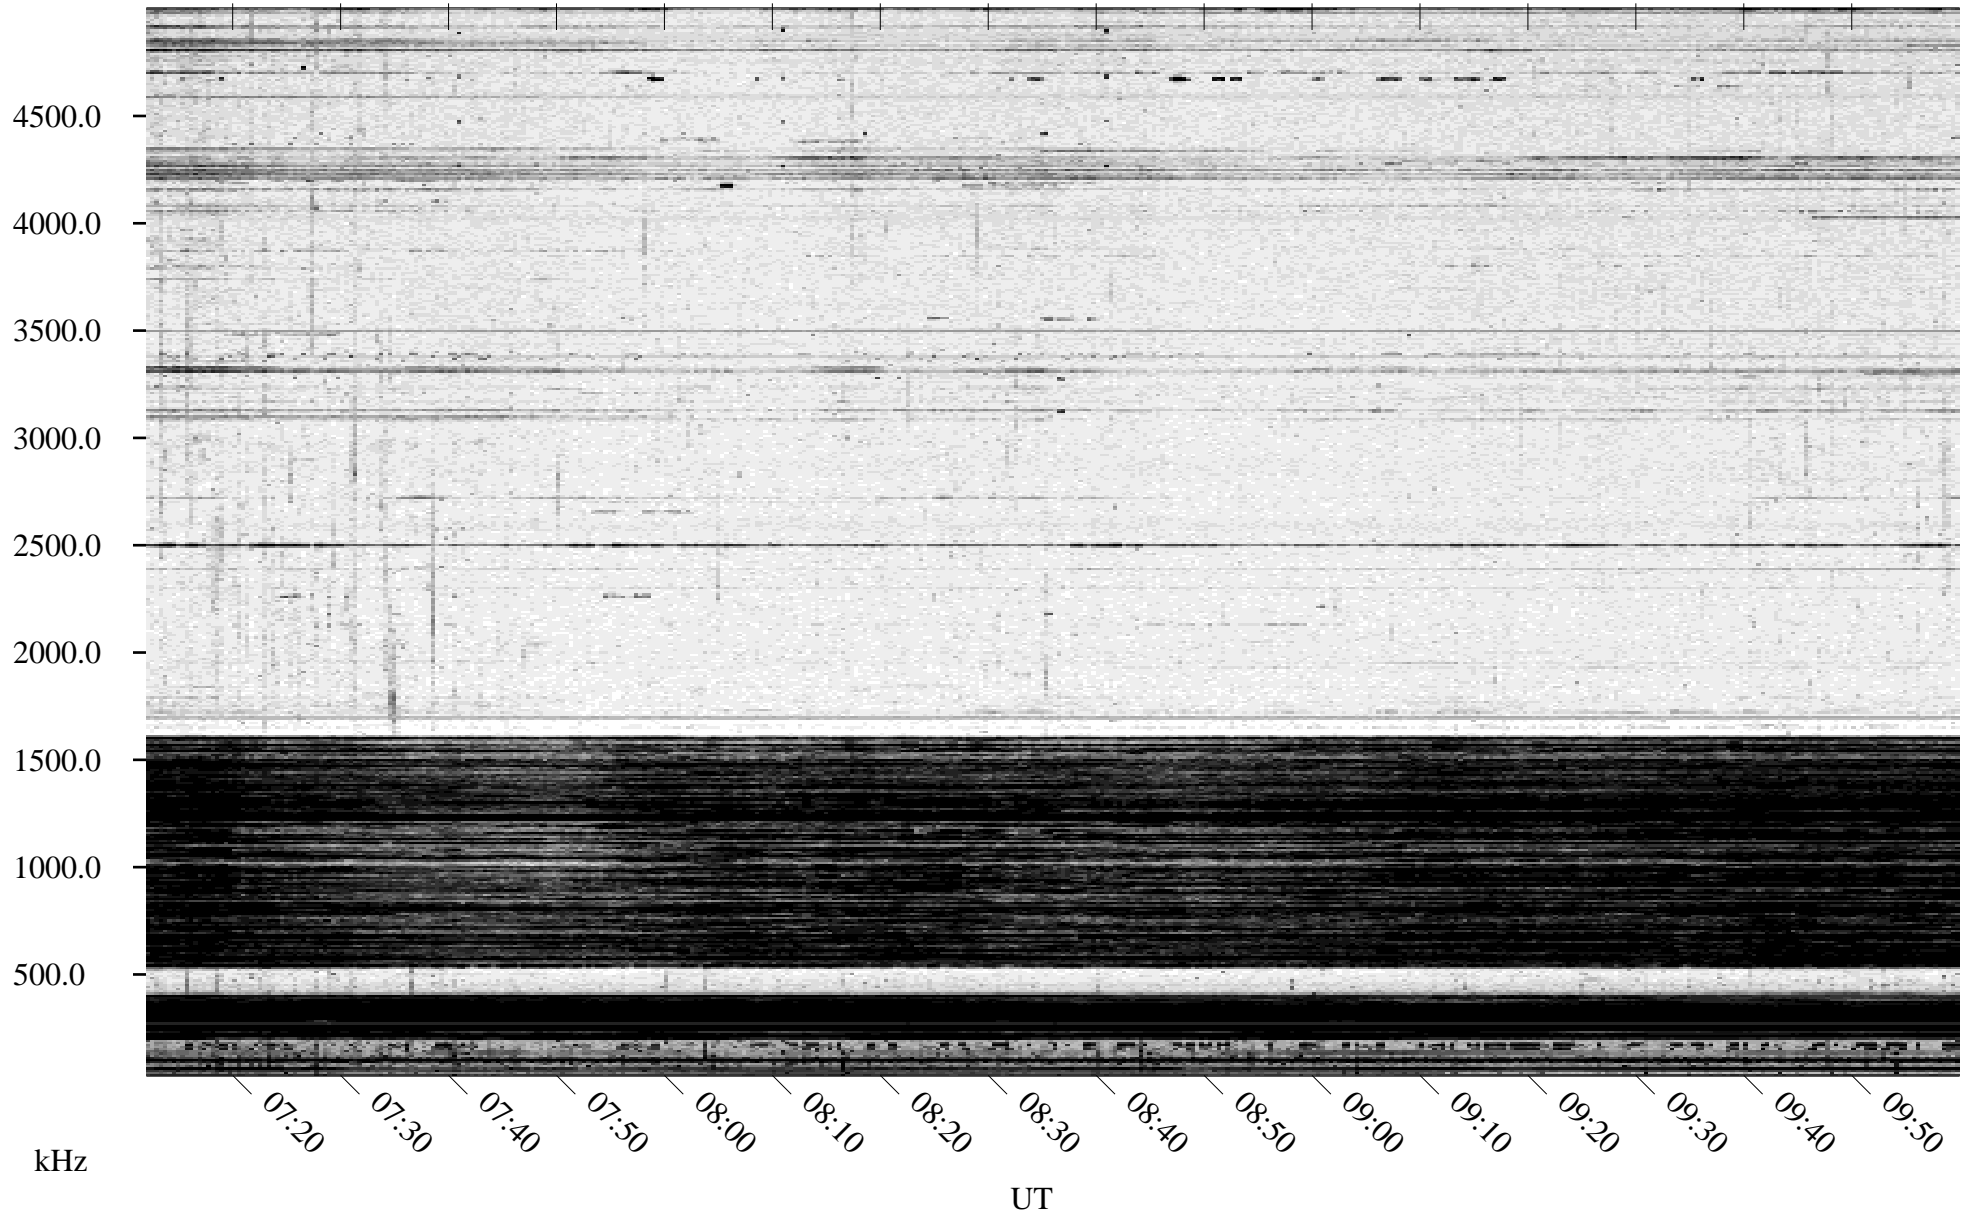

# 04/04/1996 Churchill, Manitoba

Linear Scale    Black = 161    White = 15

ch96094l.r00m max\_12

Page 4

# 04/04/1996 Churchill, Manitoba

Linear Scale    Black = 161    White = 15

ch96094l.r00m max\_12

Page 5

# 04/04/1996 Churchill, Manitoba

Linear Scale    Black = 161    White = 15

ch96094l.r00m max\_12

Page 6

# 04/04/1996 Churchill, Manitoba

Linear Scale    Black = 161    White = 15

ch96094l.r00m max\_12

Page 7