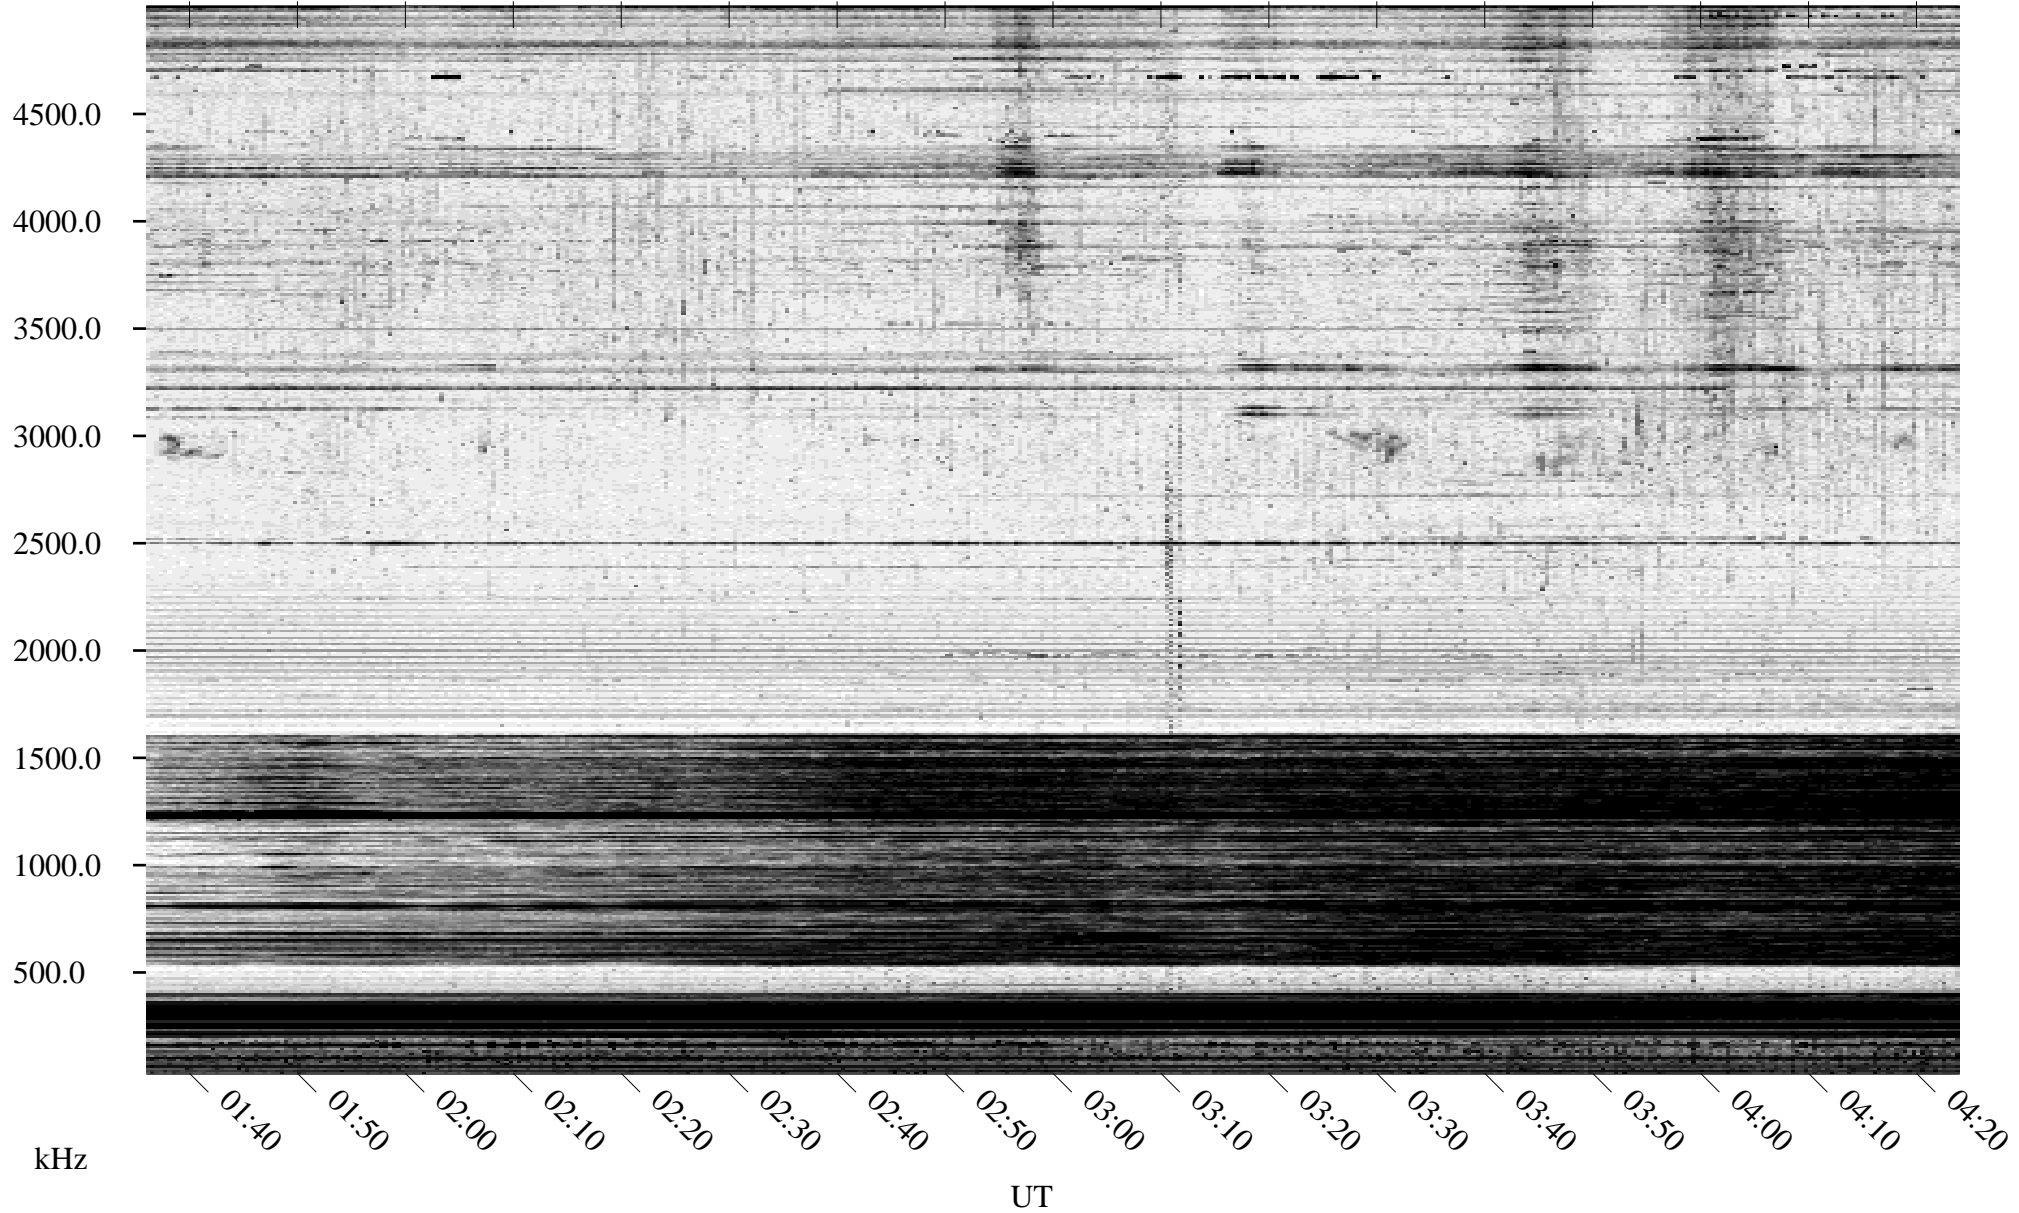

# 04/03/1996 Churchill, Manitoba

Linear Scale    Black = 161    White = 15

ch96094l.r00m max\_12

Page 1

# 04/03/1996 Churchill, Manitoba

Linear Scale    Black = 161    White = 15

ch96094l.r00m max\_12

Page 2

# 04/04/1996 Churchill, Manitoba

Linear Scale    Black = 161    White = 15

ch96094l.r00m max\_12

Page 3

# 04/04/1996 Churchill, Manitoba

Linear Scale    Black = 161    White = 15

ch96094l.r00m max\_12

Page 4