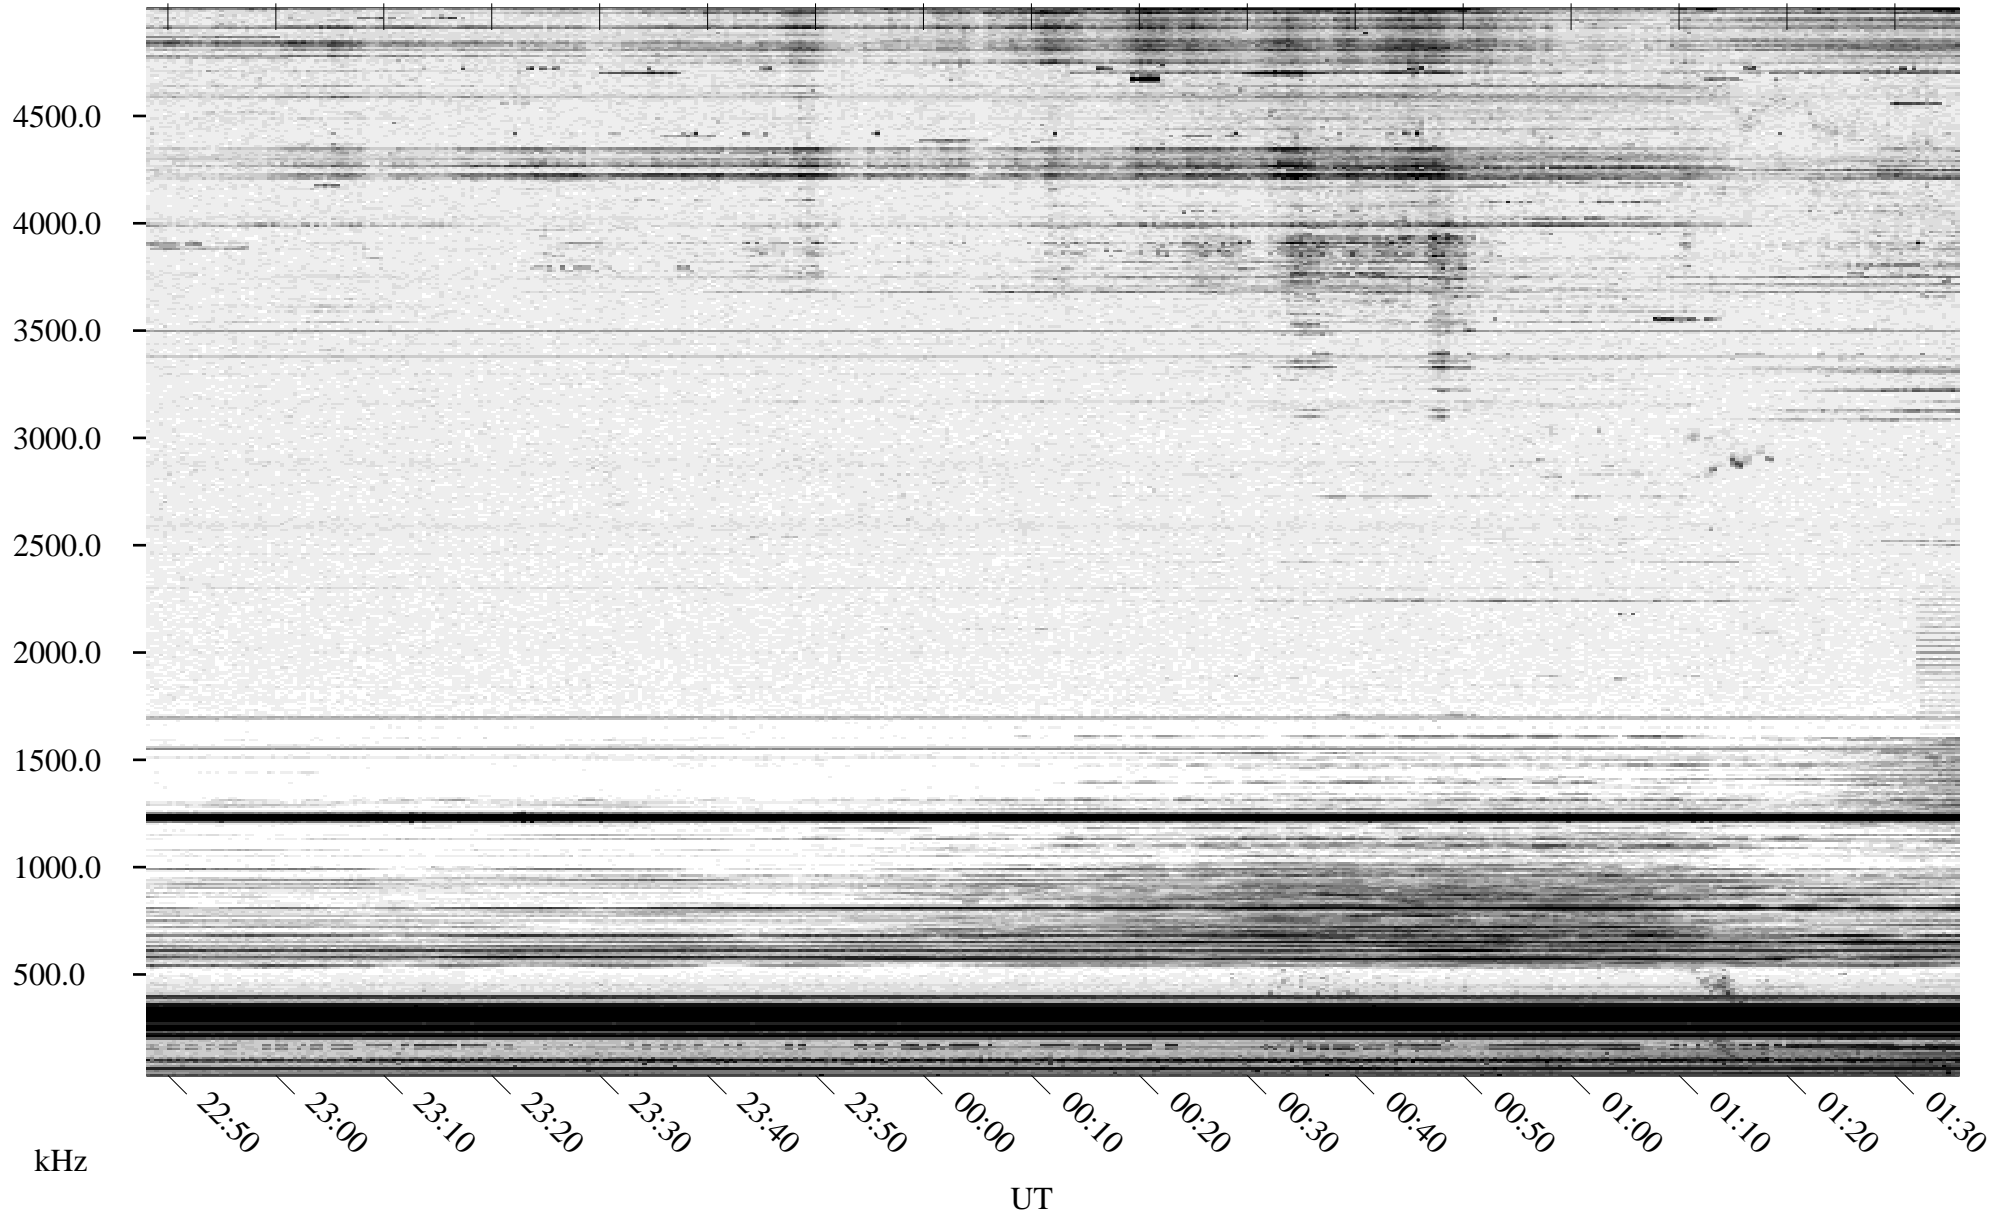

# 04/03/1996 Churchill, Manitoba

Linear Scale    Black = 161    White = 15

ch96094l.r00m max\_12

Page 1

# 04/03/1996 Churchill, Manitoba

Linear Scale    Black = 161    White = 15

ch96094l.r00m max\_12

Page 2

# 04/04/1996 Churchill, Manitoba

Linear Scale    Black = 161    White = 15

ch96094l.r00m max\_12

Page 3

# 04/04/1996 Churchill, Manitoba

Linear Scale    Black = 161    White = 15

ch96094l.r00m max\_12

Page 4