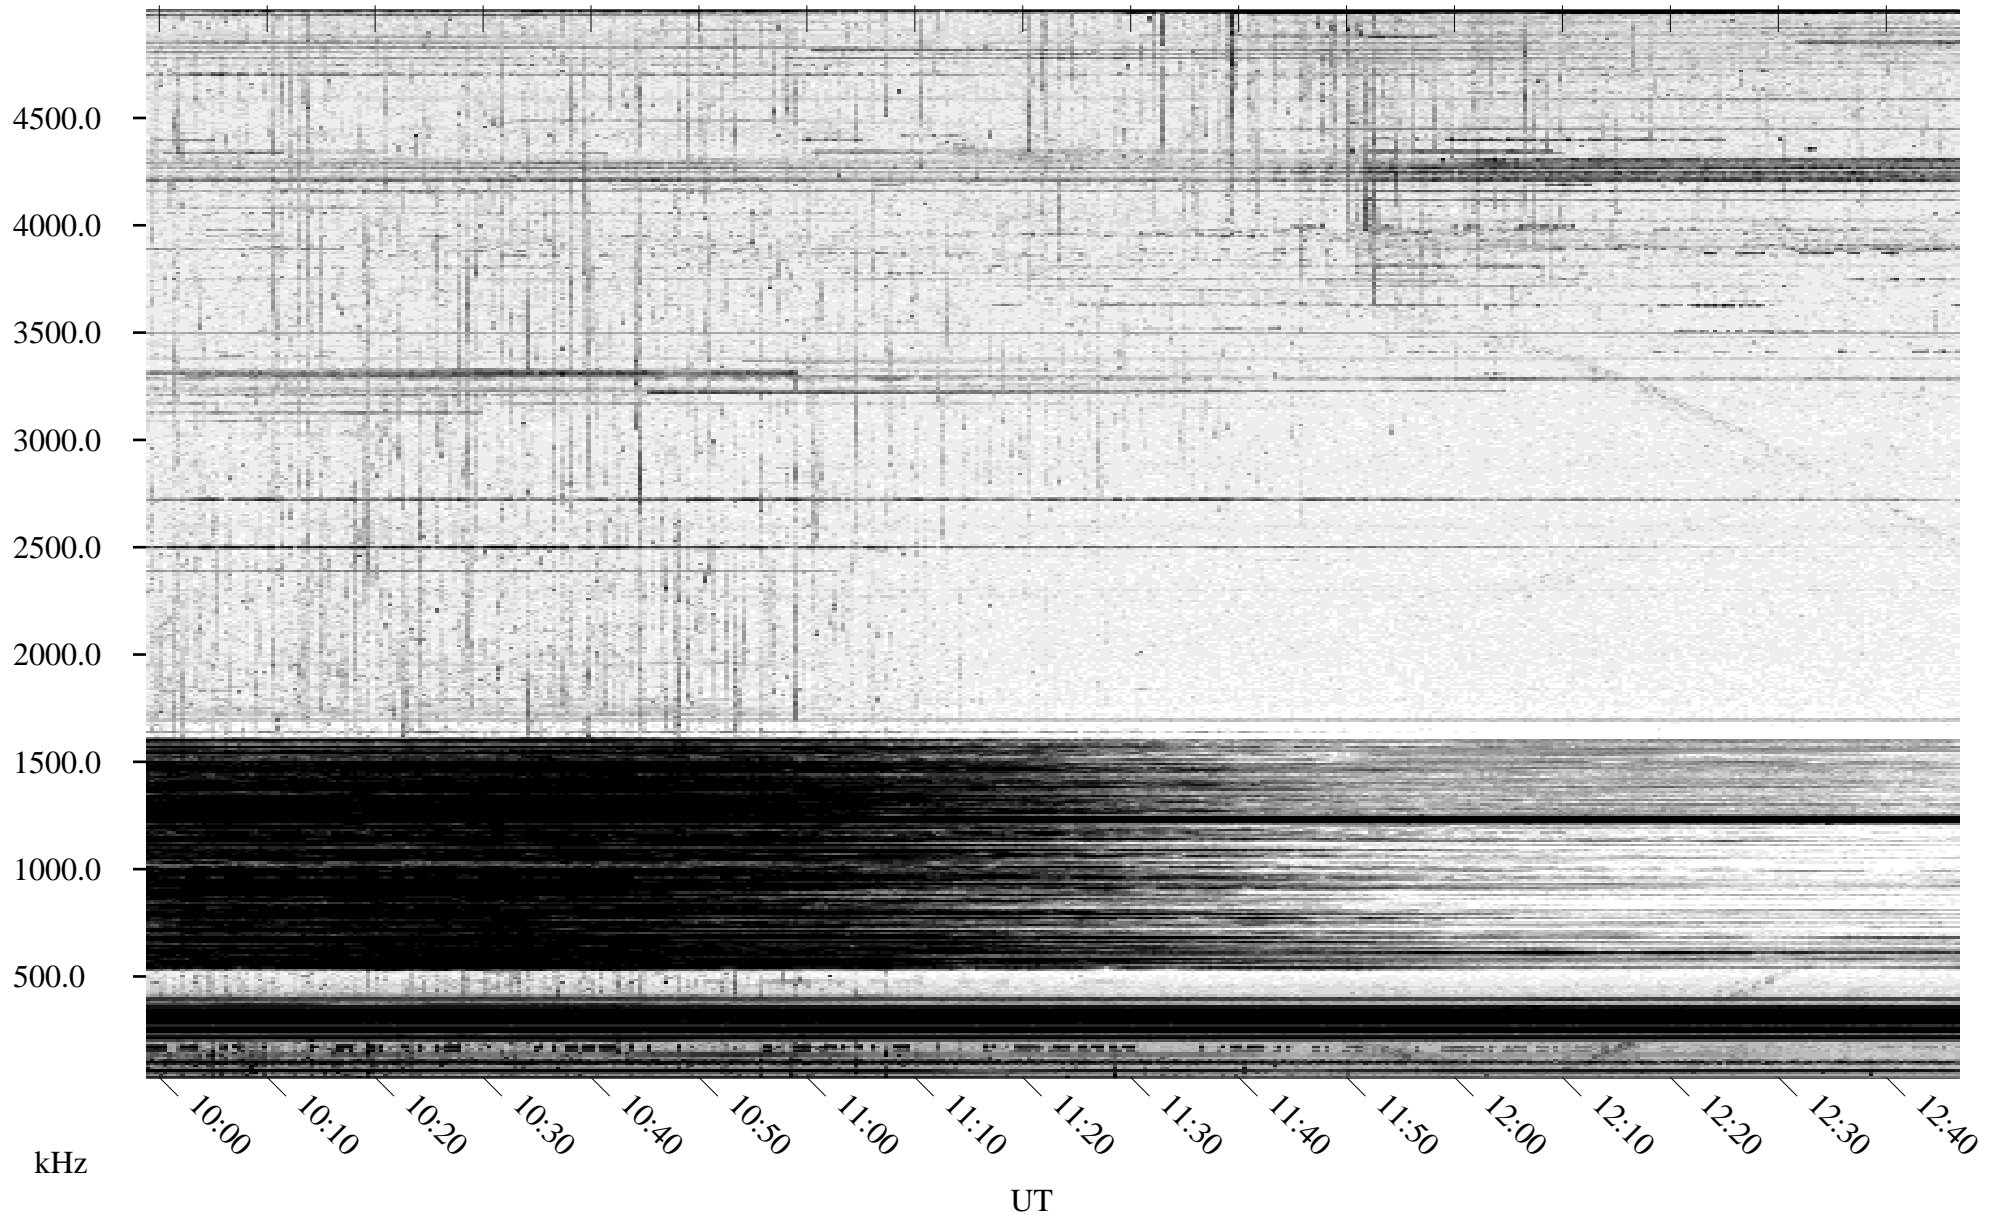

04/04/1996 Churchill, Manitoba

Linear Scale Black = 161 White = 15

ch960951.r01m max_12

Page 1

04/05/1996 Churchill, Manitoba

Linear Scale Black = 161 White = 15

ch96095l.r01m max_12

Page 2

04/05/1996 Churchill, Manitoba

Linear Scale Black = 161 White = 15

ch960951.r01m max_12

Page 3

04/05/1996 Churchill, Manitoba

Linear Scale Black = 161 White = 15

ch96095l.r01m max_12

Page 4

04/05/1996 Churchill, Manitoba

Linear Scale Black = 161 White = 15

ch960951.r01m max_12

Page 5

04/05/1996 Churchill, Manitoba

Linear Scale Black = 161 White = 15

ch960951.r01m max_12

Page 6

04/05/1996 Churchill, Manitoba

Linear Scale Black = 161 White = 15

ch960951.r01m max_12

Page 7