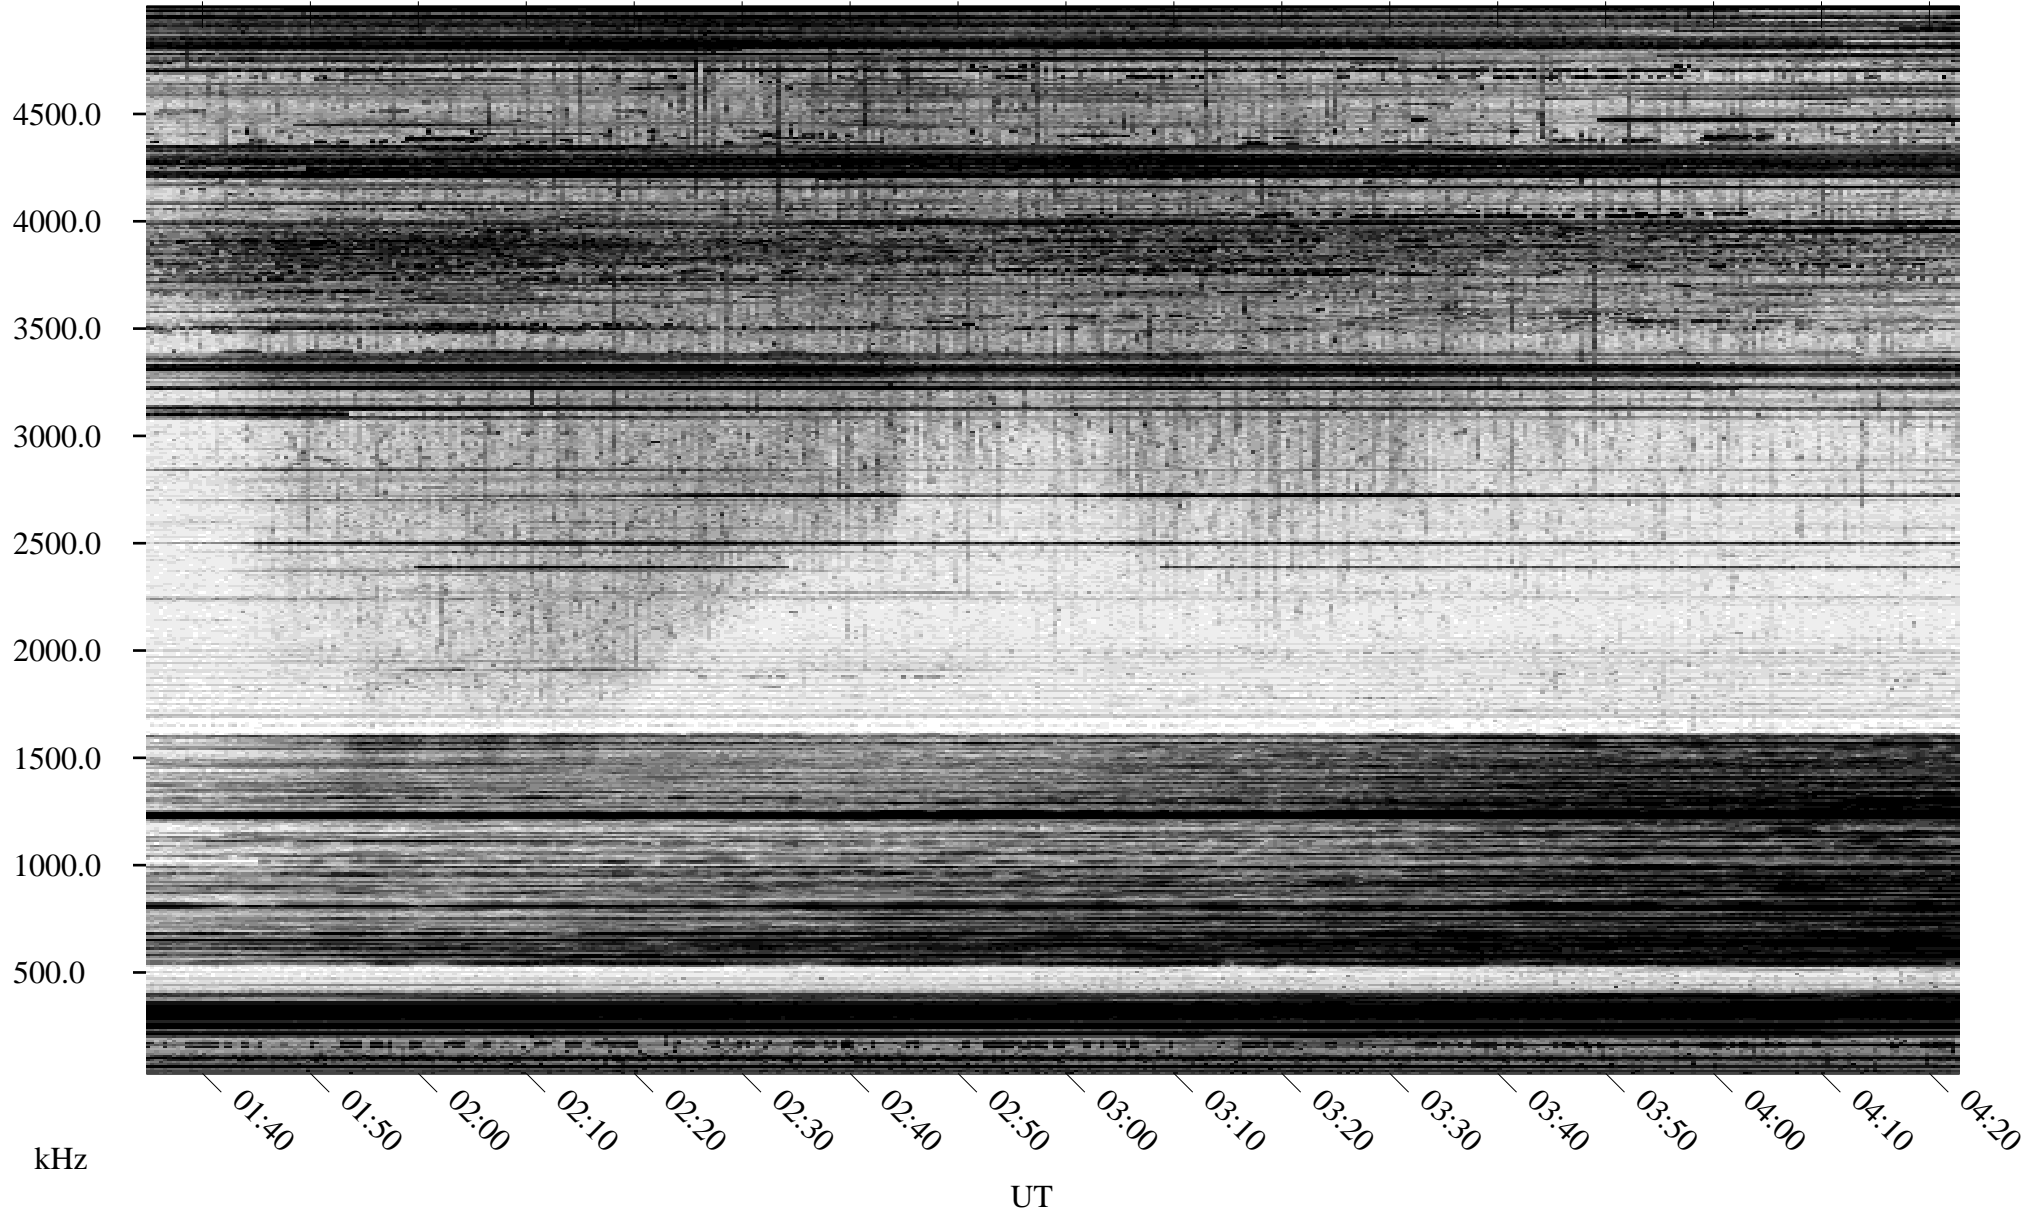

04/04/1996 Churchill, Manitoba

Linear Scale Black = 161 White = 15

ch960951.r01m max_12

Page 1

04/05/1996 Churchill, Manitoba

Linear Scale Black = 161 White = 15

ch96095l.r01m max_12

Page 2

04/05/1996 Churchill, Manitoba

Linear Scale Black = 161 White = 15

ch960951.r01m max_12

Page 3

04/05/1996 Churchill, Manitoba

Linear Scale Black = 161 White = 15

ch96095l.r01m max_12

Page 4

04/05/1996 Churchill, Manitoba

Linear Scale Black = 161 White = 15

ch960951.r01m max_12

Page 5

04/05/1996 Churchill, Manitoba

Linear Scale Black = 161 White = 15

ch960951.r01m max_12

Page 6

04/05/1996 Churchill, Manitoba

Linear Scale Black = 161 White = 15

ch960951.r01m max_12

Page 7