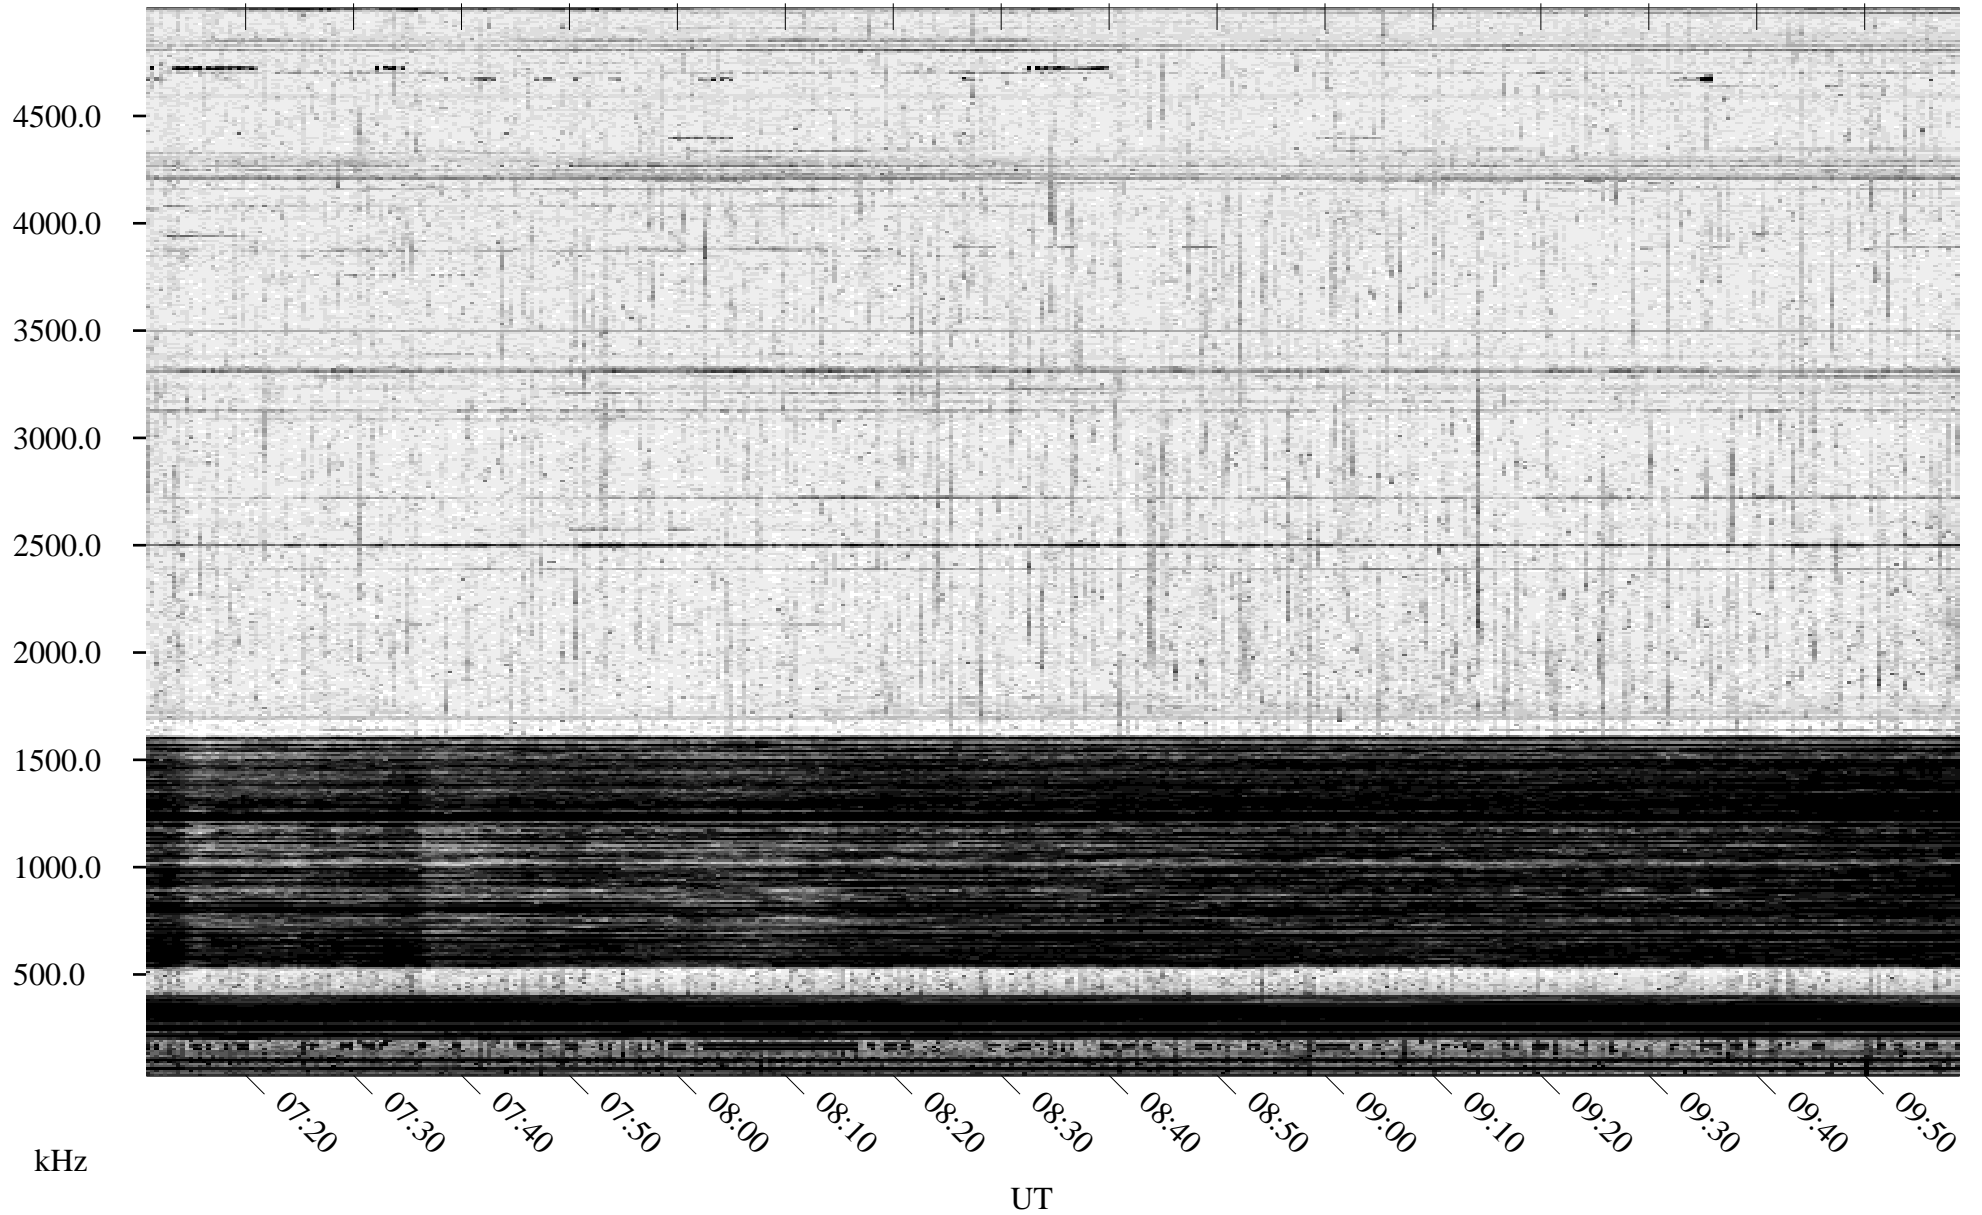

04/04/1996 Churchill, Manitoba

Linear Scale Black = 161 White = 15

ch960951.r01m max_12

Page 1

04/05/1996 Churchill, Manitoba

Linear Scale Black = 161 White = 15

ch96095l.r01m max_12

Page 2

04/05/1996 Churchill, Manitoba

Linear Scale Black = 161 White = 15

ch960951.r01m max_12

Page 3

04/05/1996 Churchill, Manitoba

Linear Scale Black = 161 White = 15

ch96095l.r01m max_12

Page 4

04/05/1996 Churchill, Manitoba

Linear Scale Black = 161 White = 15

ch960951.r01m max_12

Page 5

04/05/1996 Churchill, Manitoba

Linear Scale Black = 161 White = 15

ch960951.r01m max_12

Page 6

04/05/1996 Churchill, Manitoba

Linear Scale Black = 161 White = 15

ch960951.r01m max_12

Page 7