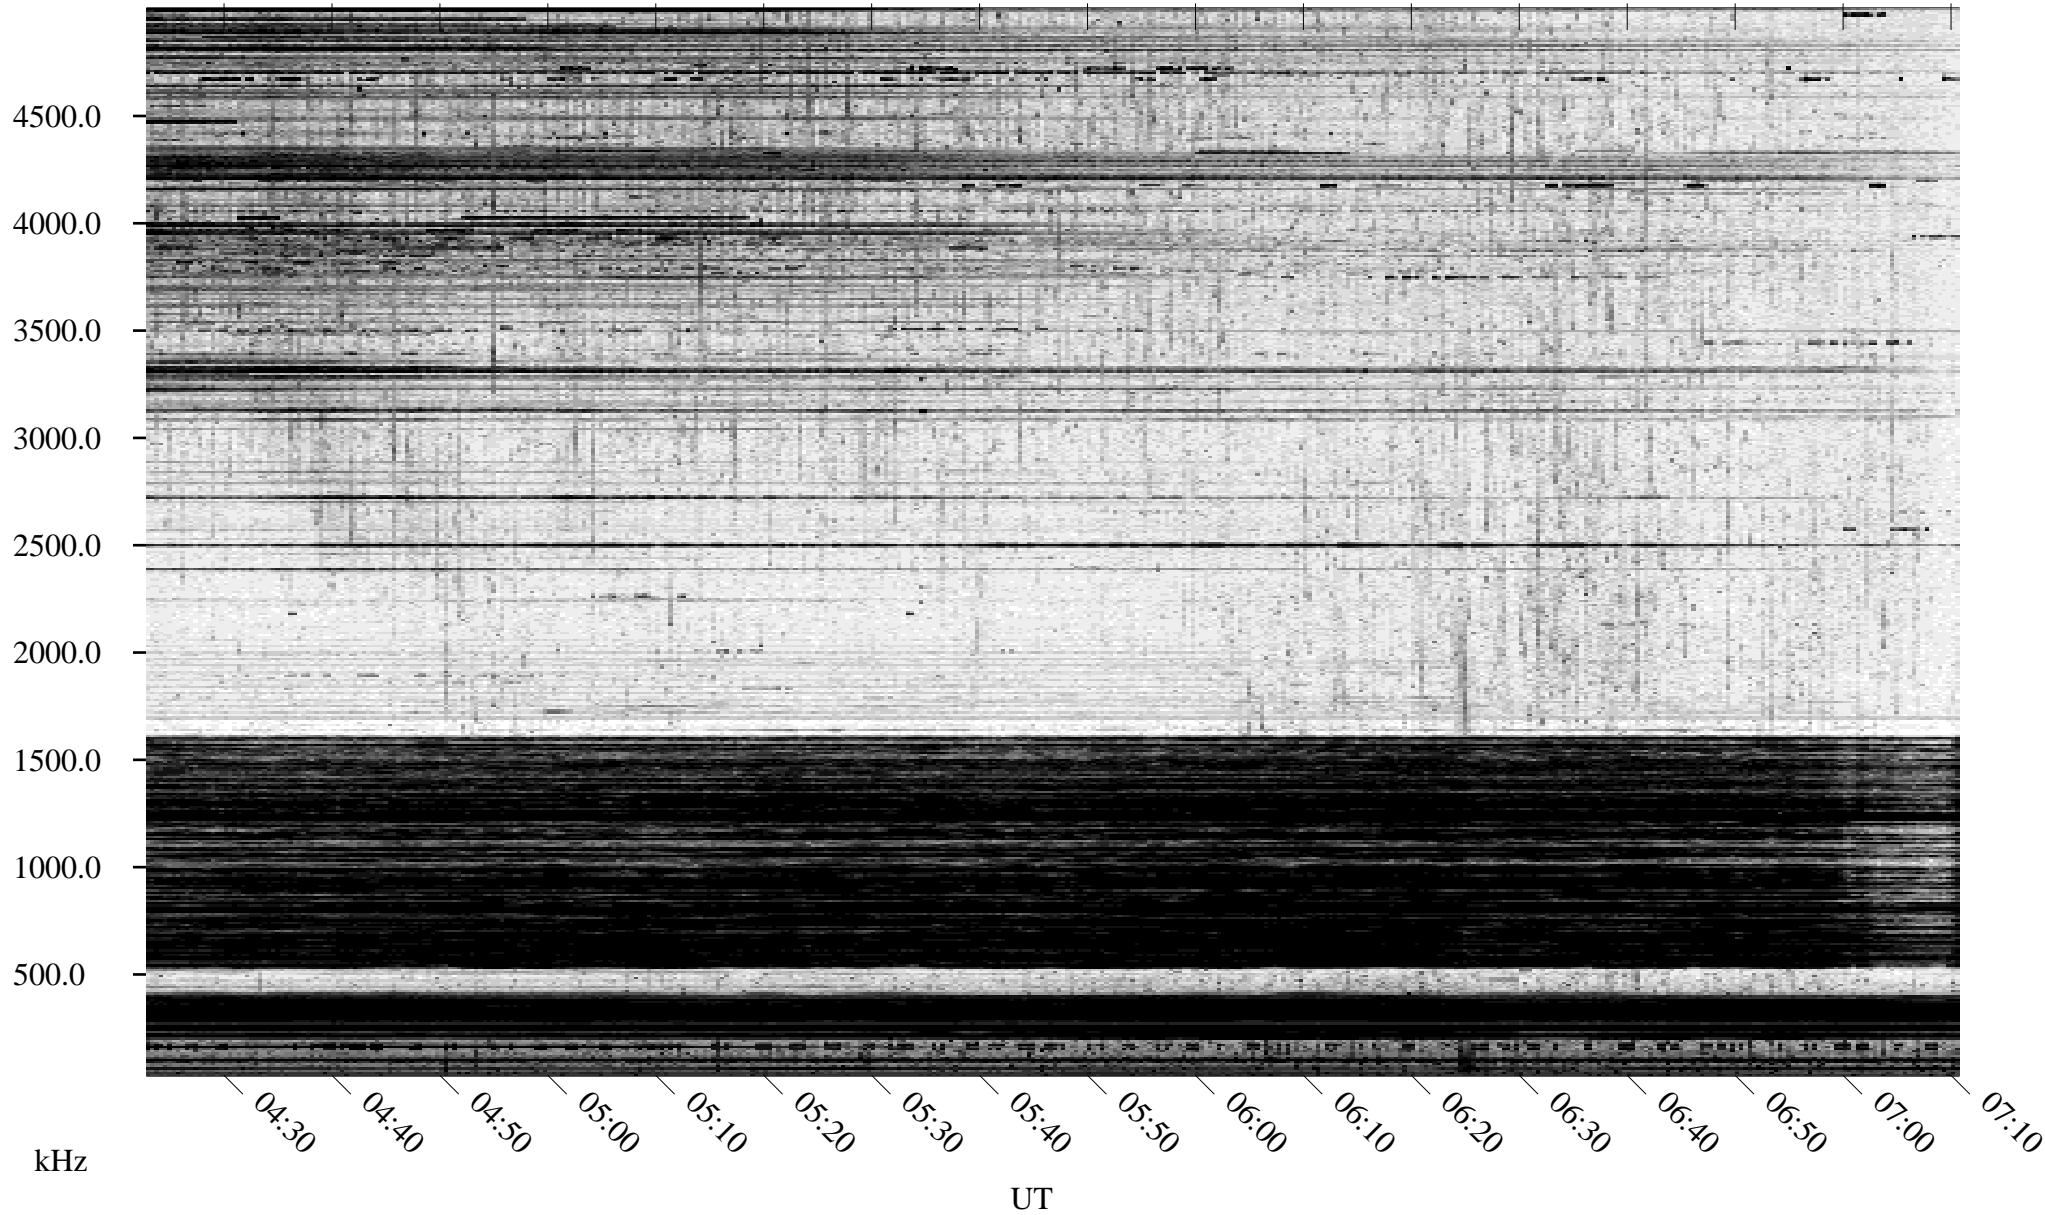

04/04/1996 Churchill, Manitoba

Linear Scale Black = 161 White = 15

ch960951.r01m max_12

Page 1

04/05/1996 Churchill, Manitoba

Linear Scale Black = 161 White = 15

ch96095l.r01m max_12

Page 2

04/05/1996 Churchill, Manitoba

Linear Scale Black = 161 White = 15

ch960951.r01m max_12

Page 3

04/05/1996 Churchill, Manitoba

Linear Scale Black = 161 White = 15

ch96095l.r01m max_12

Page 4

04/05/1996 Churchill, Manitoba

Linear Scale Black = 161 White = 15

ch960951.r01m max_12

Page 5

04/05/1996 Churchill, Manitoba

Linear Scale Black = 161 White = 15

ch960951.r01m max_12

Page 6

04/05/1996 Churchill, Manitoba

Linear Scale Black = 161 White = 15

ch960951.r01m max_12

Page 7