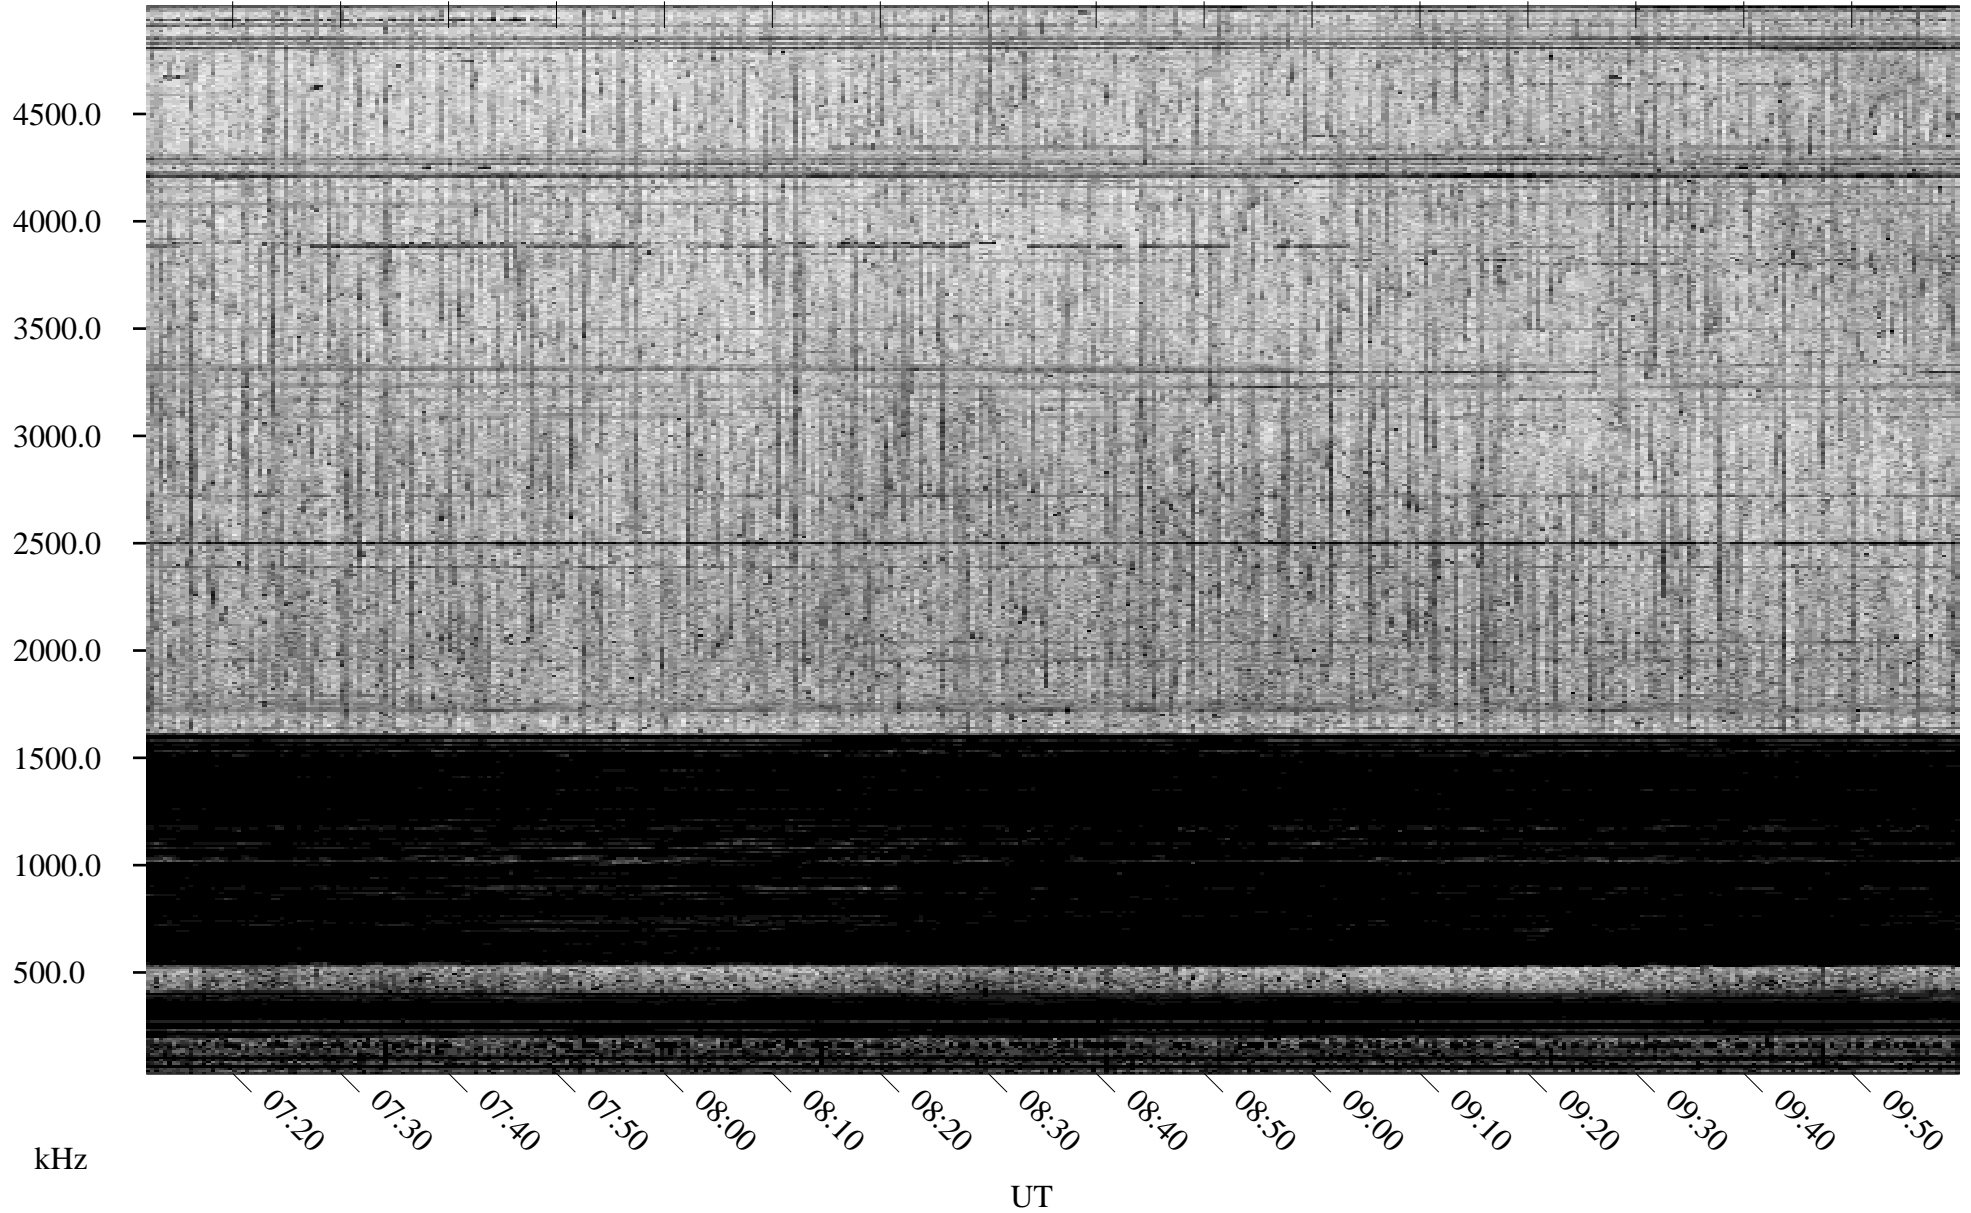

04/05/1996 Churchill, Manitoba

Linear Scale Black = 161 White = 15

ch96096l.r00m max_12

Page 1

04/05/1996 Churchill, Manitoba

Linear Scale Black = 161 White = 15

ch96096l.r00m max_12

Page 2

04/06/1996 Churchill, Manitoba

Linear Scale Black = 161 White = 15

ch96096l.r00m max_12

Page 3

04/06/1996 Churchill, Manitoba

Linear Scale Black = 161 White = 15

ch96096l.r00m max_12

Page 4

04/06/1996 Churchill, Manitoba

Linear Scale Black = 161 White = 15

ch96096l.r00m max_12

Page 5

04/06/1996 Churchill, Manitoba

Linear Scale Black = 161 White = 15

ch96096l.r00m max_12

Page 6

04/06/1996 Churchill, Manitoba

Linear Scale Black = 161 White = 15

ch96096l.r00m max_12

Page 7

04/06/1996 Churchill, Manitoba

Linear Scale Black = 161 White = 15

ch96096l.r00m max_12

Page 8