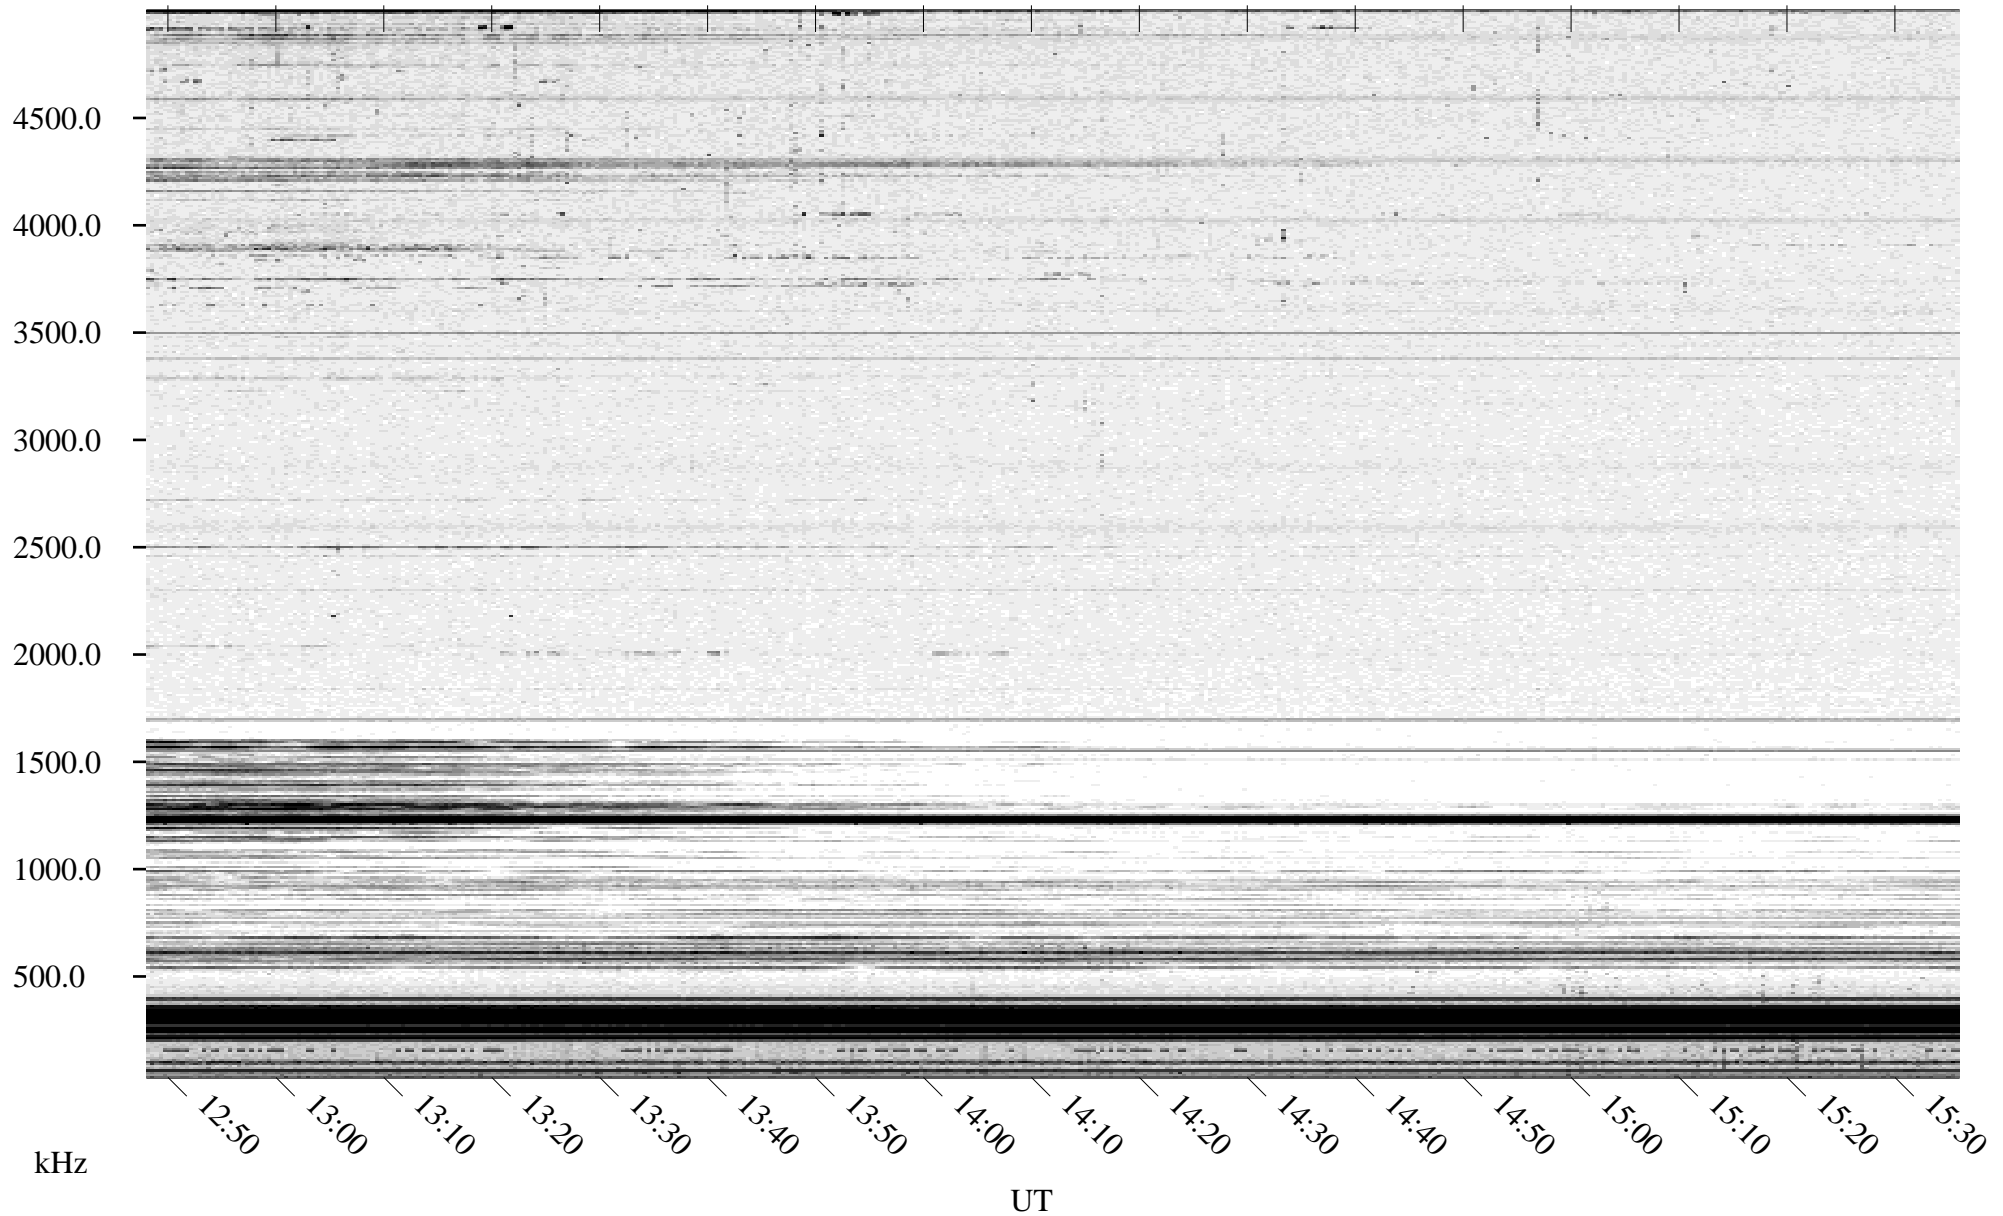

04/05/1996 Churchill, Manitoba

Linear Scale Black = 161 White = 15

ch96096l.r00m max_12

Page 1

04/05/1996 Churchill, Manitoba

Linear Scale Black = 161 White = 15

ch96096l.r00m max_12

Page 2

04/06/1996 Churchill, Manitoba

Linear Scale Black = 161 White = 15

ch96096l.r00m max_12

Page 3

04/06/1996 Churchill, Manitoba

Linear Scale Black = 161 White = 15

ch96096l.r00m max_12

Page 4

04/06/1996 Churchill, Manitoba

Linear Scale Black = 161 White = 15

ch96096l.r00m max_12

Page 5

04/06/1996 Churchill, Manitoba

Linear Scale Black = 161 White = 15

ch96096l.r00m max_12

Page 6

04/06/1996 Churchill, Manitoba

Linear Scale Black = 161 White = 15

ch96096l.r00m max_12

Page 7

04/06/1996 Churchill, Manitoba

Linear Scale Black = 161 White = 15

ch96096l.r00m max_12

Page 8