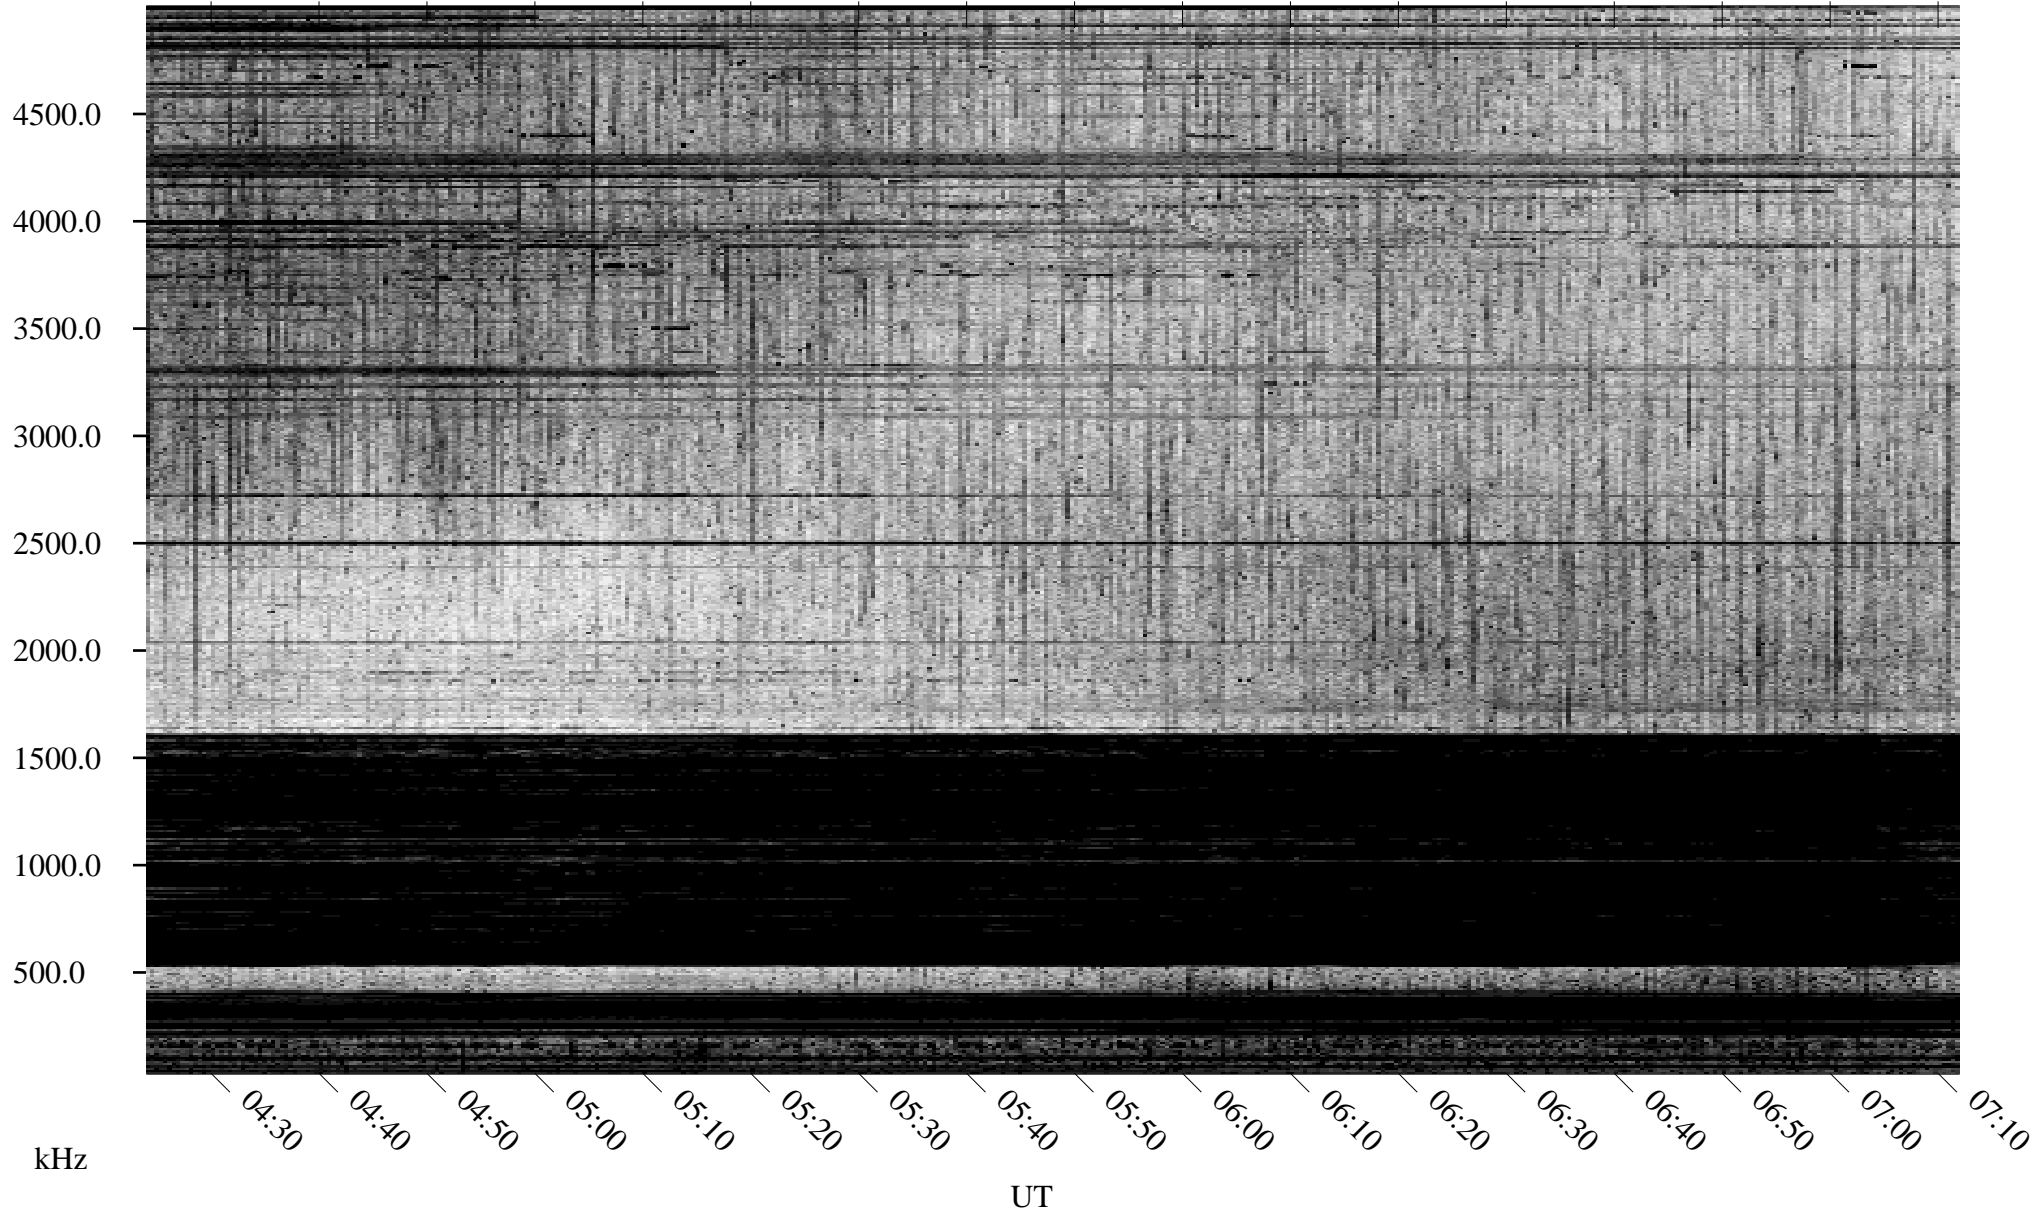

04/05/1996 Churchill, Manitoba

Linear Scale Black = 161 White = 15

ch96096l.r00m max_12

Page 1

04/05/1996 Churchill, Manitoba

Linear Scale Black = 161 White = 15

ch96096l.r00m max_12

Page 2

04/06/1996 Churchill, Manitoba

Linear Scale Black = 161 White = 15

ch96096l.r00m max_12

Page 3

04/06/1996 Churchill, Manitoba

Linear Scale Black = 161 White = 15

ch96096l.r00m max_12

Page 4

04/06/1996 Churchill, Manitoba

Linear Scale Black = 161 White = 15

ch96096l.r00m max_12

Page 5

04/06/1996 Churchill, Manitoba

Linear Scale Black = 161 White = 15

ch96096l.r00m max_12

Page 6

04/06/1996 Churchill, Manitoba

Linear Scale Black = 161 White = 15

ch96096l.r00m max_12

Page 7

04/06/1996 Churchill, Manitoba

Linear Scale Black = 161 White = 15

ch96096l.r00m max_12

Page 8