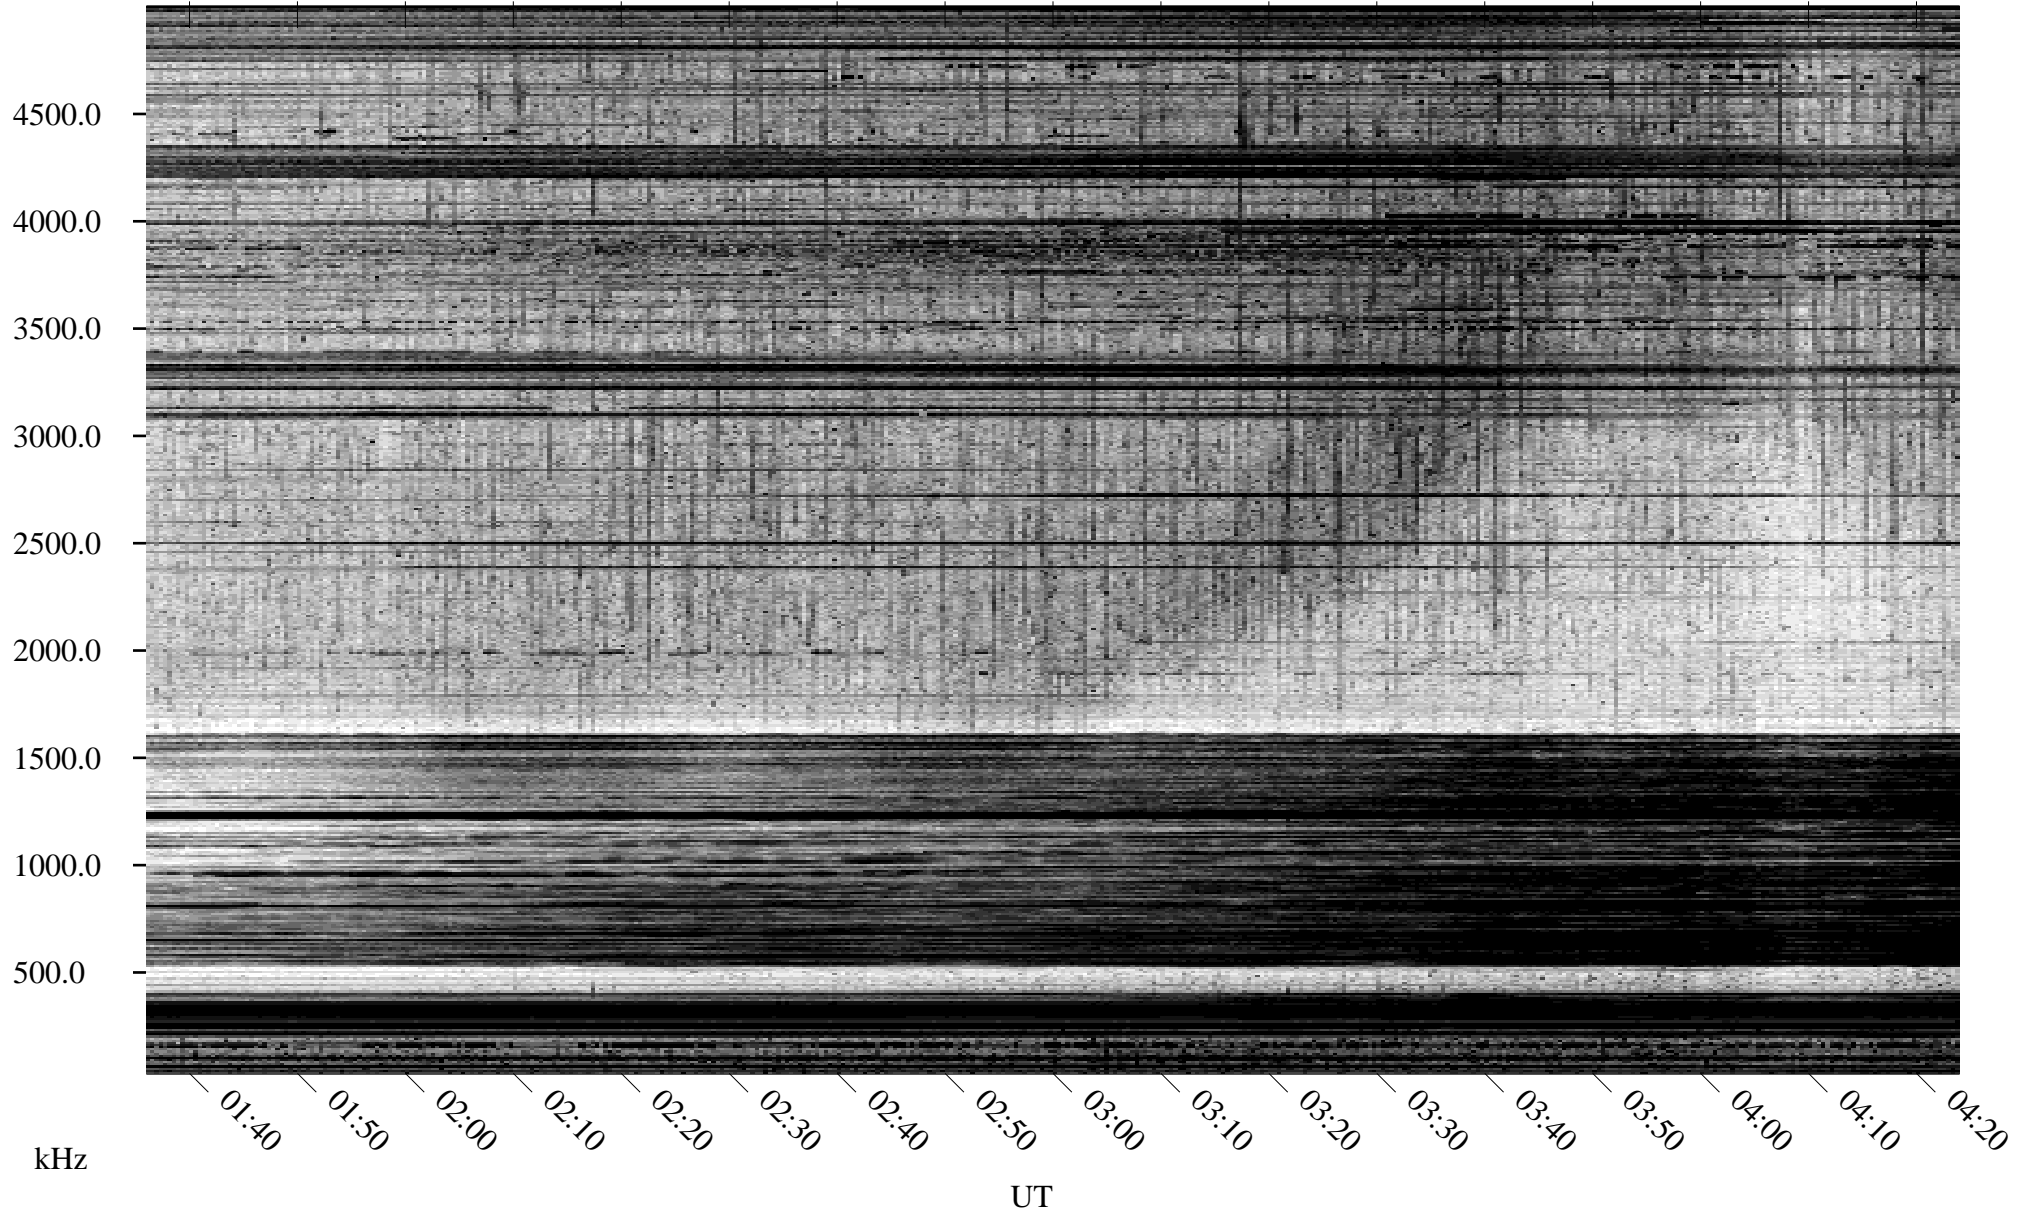

04/05/1996 Churchill, Manitoba

Linear Scale Black = 161 White = 15

ch96096l.r00m max_12

Page 1

04/05/1996 Churchill, Manitoba

Linear Scale Black = 161 White = 15

ch96096l.r00m max_12

Page 2

04/06/1996 Churchill, Manitoba

Linear Scale Black = 161 White = 15

ch96096l.r00m max_12

Page 3

04/06/1996 Churchill, Manitoba

Linear Scale Black = 161 White = 15

ch96096l.r00m max_12

Page 4

04/06/1996 Churchill, Manitoba

Linear Scale Black = 161 White = 15

ch96096l.r00m max_12

Page 5

04/06/1996 Churchill, Manitoba

Linear Scale Black = 161 White = 15

ch96096l.r00m max_12

Page 6

04/06/1996 Churchill, Manitoba

Linear Scale Black = 161 White = 15

ch96096l.r00m max_12

Page 7

04/06/1996 Churchill, Manitoba

Linear Scale Black = 161 White = 15

ch96096l.r00m max_12

Page 8