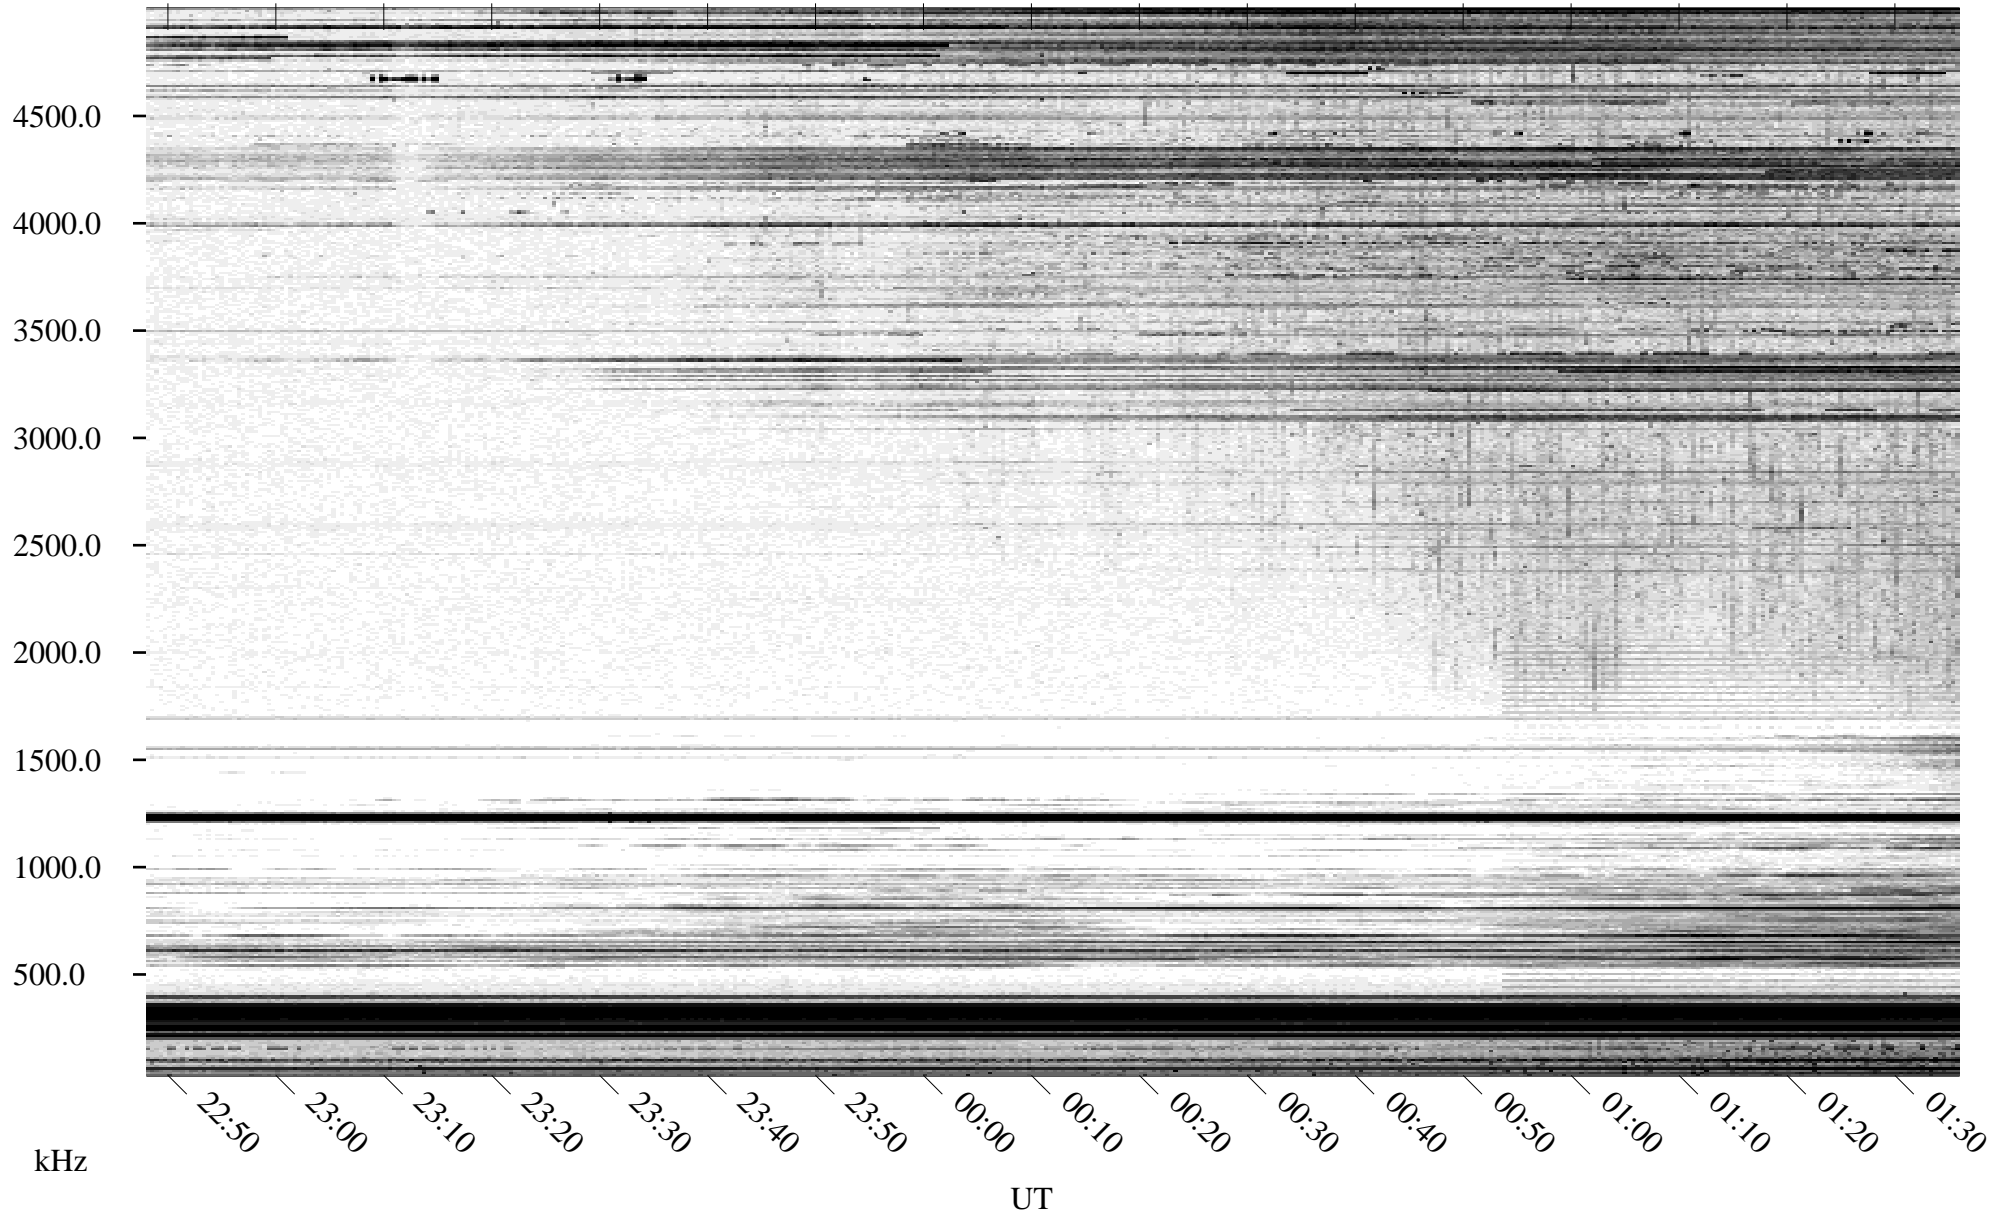

04/05/1996 Churchill, Manitoba

Linear Scale Black = 161 White = 15

ch96096l.r00m max_12

Page 1

04/05/1996 Churchill, Manitoba

Linear Scale Black = 161 White = 15

ch96096l.r00m max_12

Page 2

04/06/1996 Churchill, Manitoba

Linear Scale Black = 161 White = 15

ch96096l.r00m max_12

Page 3

04/06/1996 Churchill, Manitoba

Linear Scale Black = 161 White = 15

ch96096l.r00m max_12

Page 4

04/06/1996 Churchill, Manitoba

Linear Scale Black = 161 White = 15

ch96096l.r00m max_12

Page 5

04/06/1996 Churchill, Manitoba

Linear Scale Black = 161 White = 15

ch96096l.r00m max_12

Page 6

04/06/1996 Churchill, Manitoba

Linear Scale Black = 161 White = 15

ch96096l.r00m max_12

Page 7

04/06/1996 Churchill, Manitoba

Linear Scale Black = 161 White = 15

ch96096l.r00m max_12

Page 8