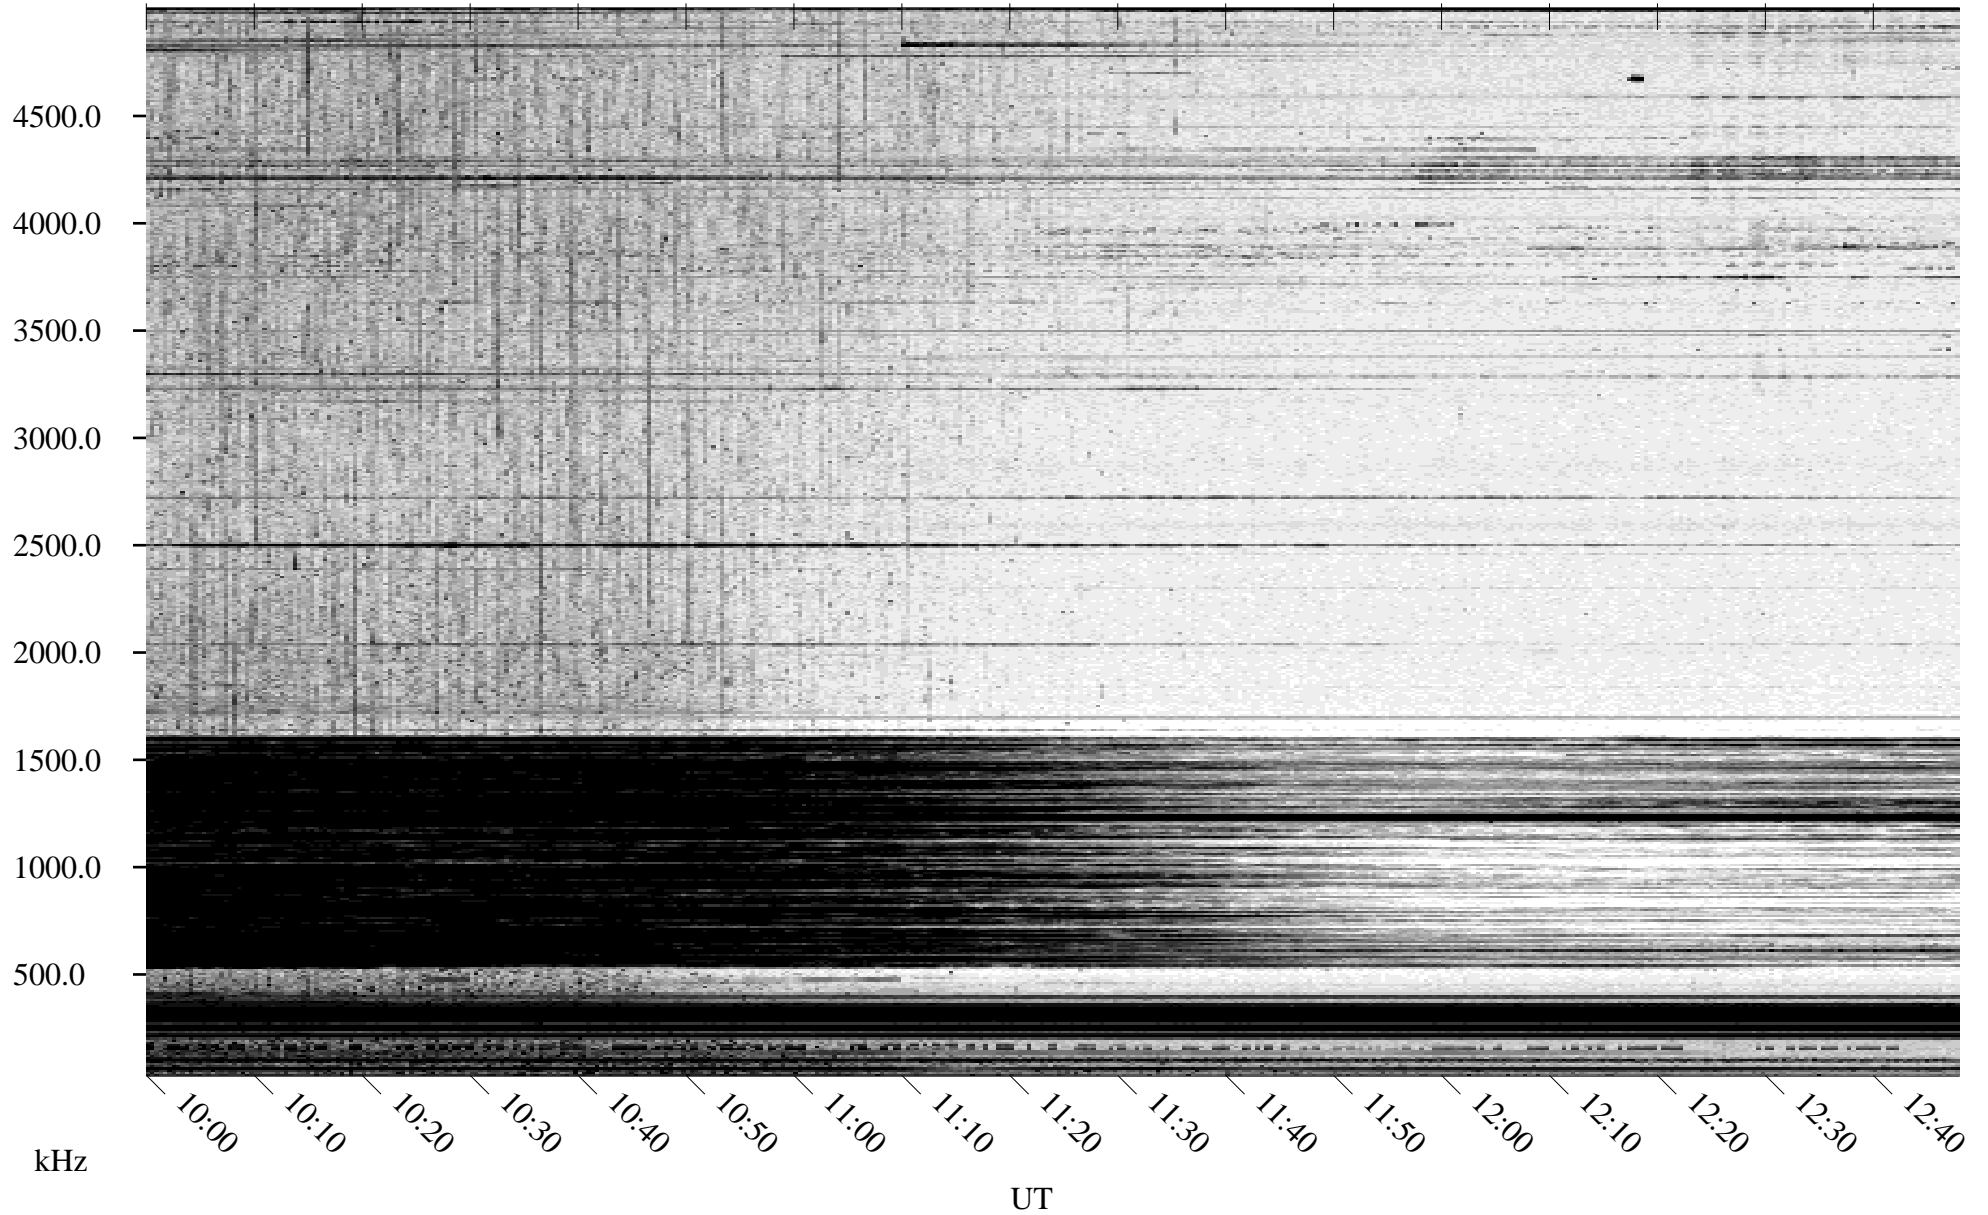

04/05/1996 Churchill, Manitoba

Linear Scale Black = 161 White = 15

ch96096l.r00m max_12

Page 1

04/05/1996 Churchill, Manitoba

Linear Scale Black = 161 White = 15

ch96096l.r00m max_12

Page 2

04/06/1996 Churchill, Manitoba

Linear Scale Black = 161 White = 15

ch96096l.r00m max_12

Page 3

04/06/1996 Churchill, Manitoba

Linear Scale Black = 161 White = 15

ch96096l.r00m max_12

Page 4

04/06/1996 Churchill, Manitoba

Linear Scale Black = 161 White = 15

ch96096l.r00m max_12

Page 5

04/06/1996 Churchill, Manitoba

Linear Scale Black = 161 White = 15

ch96096l.r00m max_12

Page 6

04/06/1996 Churchill, Manitoba

Linear Scale Black = 161 White = 15

ch96096l.r00m max_12

Page 7

04/06/1996 Churchill, Manitoba

Linear Scale Black = 161 White = 15

ch96096l.r00m max_12

Page 8