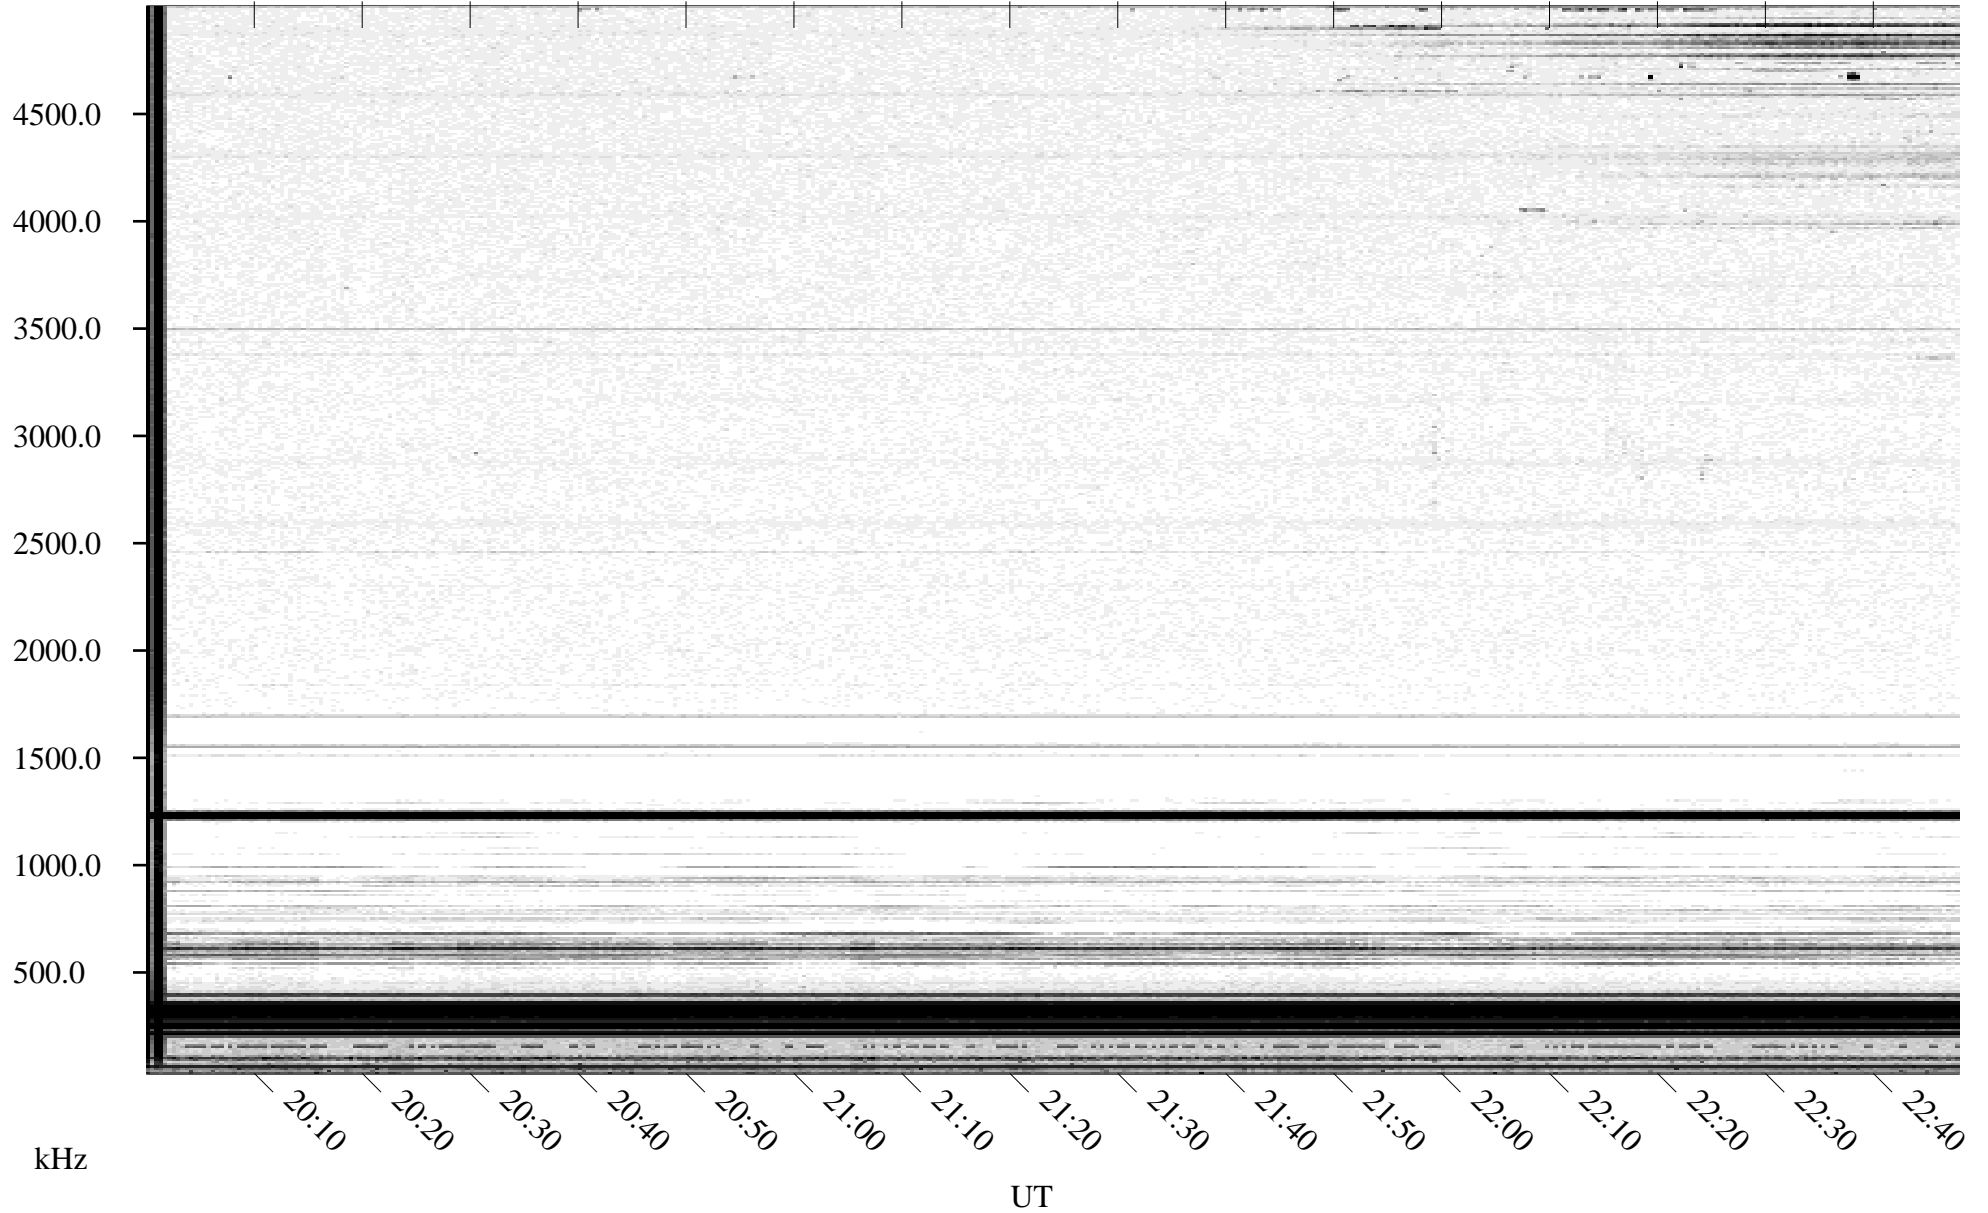

04/05/1996 Churchill, Manitoba

Linear Scale Black = 161 White = 15

ch96096l.r00m max_12

Page 1

04/05/1996 Churchill, Manitoba

Linear Scale Black = 161 White = 15

ch96096l.r00m max_12

Page 2

04/06/1996 Churchill, Manitoba

Linear Scale Black = 161 White = 15

ch96096l.r00m max_12

Page 3

04/06/1996 Churchill, Manitoba

Linear Scale Black = 161 White = 15

ch96096l.r00m max_12

Page 4

04/06/1996 Churchill, Manitoba

Linear Scale Black = 161 White = 15

ch96096l.r00m max_12

Page 5

04/06/1996 Churchill, Manitoba

Linear Scale Black = 161 White = 15

ch96096l.r00m max_12

Page 6

04/06/1996 Churchill, Manitoba

Linear Scale Black = 161 White = 15

ch96096l.r00m max_12

Page 7

04/06/1996 Churchill, Manitoba

Linear Scale Black = 161 White = 15

ch96096l.r00m max_12

Page 8