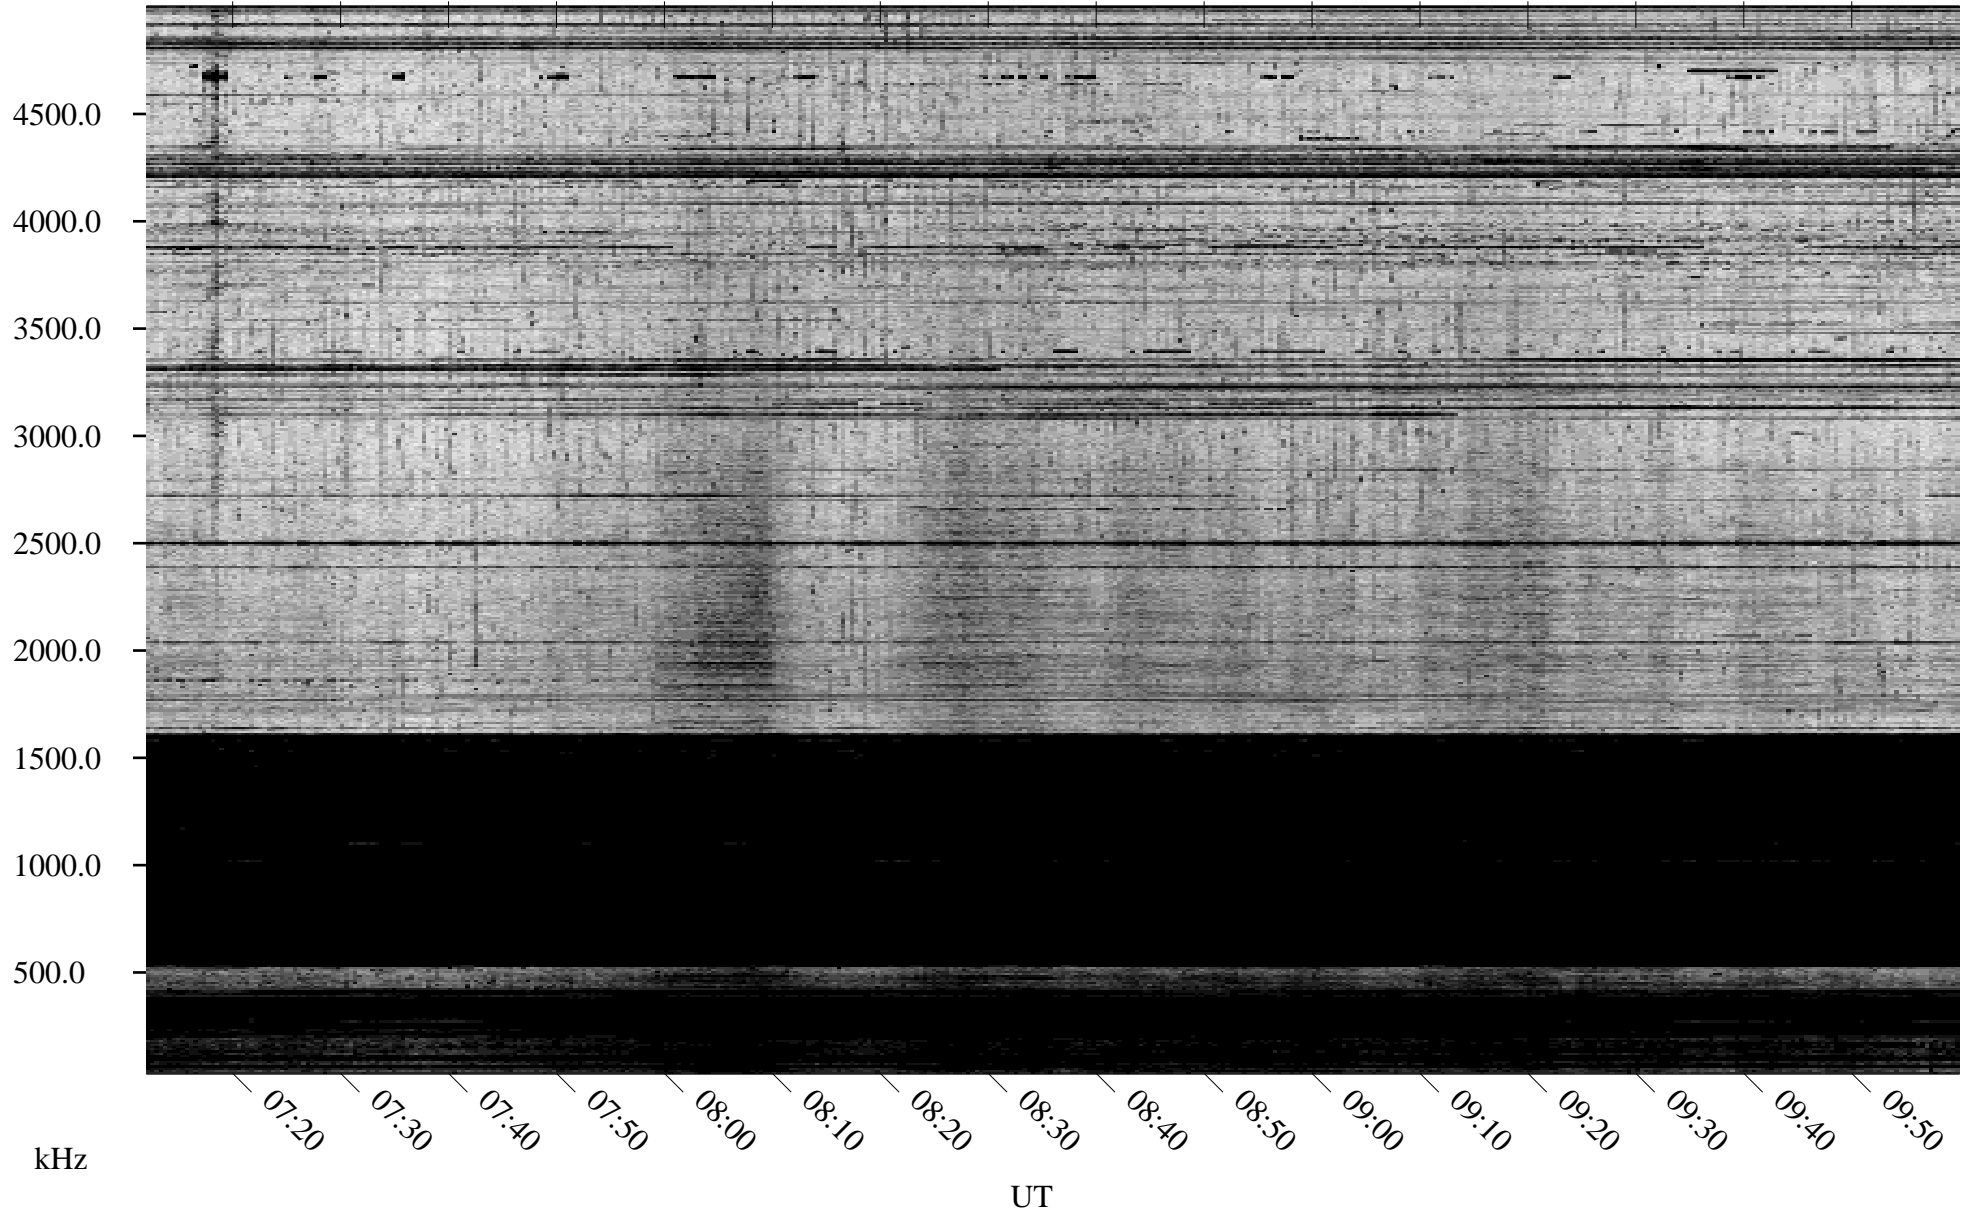

# 04/07/1996 Churchill, Manitoba

Linear Scale    Black = 161    White = 15

ch96097l.r00m max\_12

Page 4

# 04/07/1996 Churchill, Manitoba

Linear Scale    Black = 161    White = 15

ch96097l.r00m max\_12

Page 5