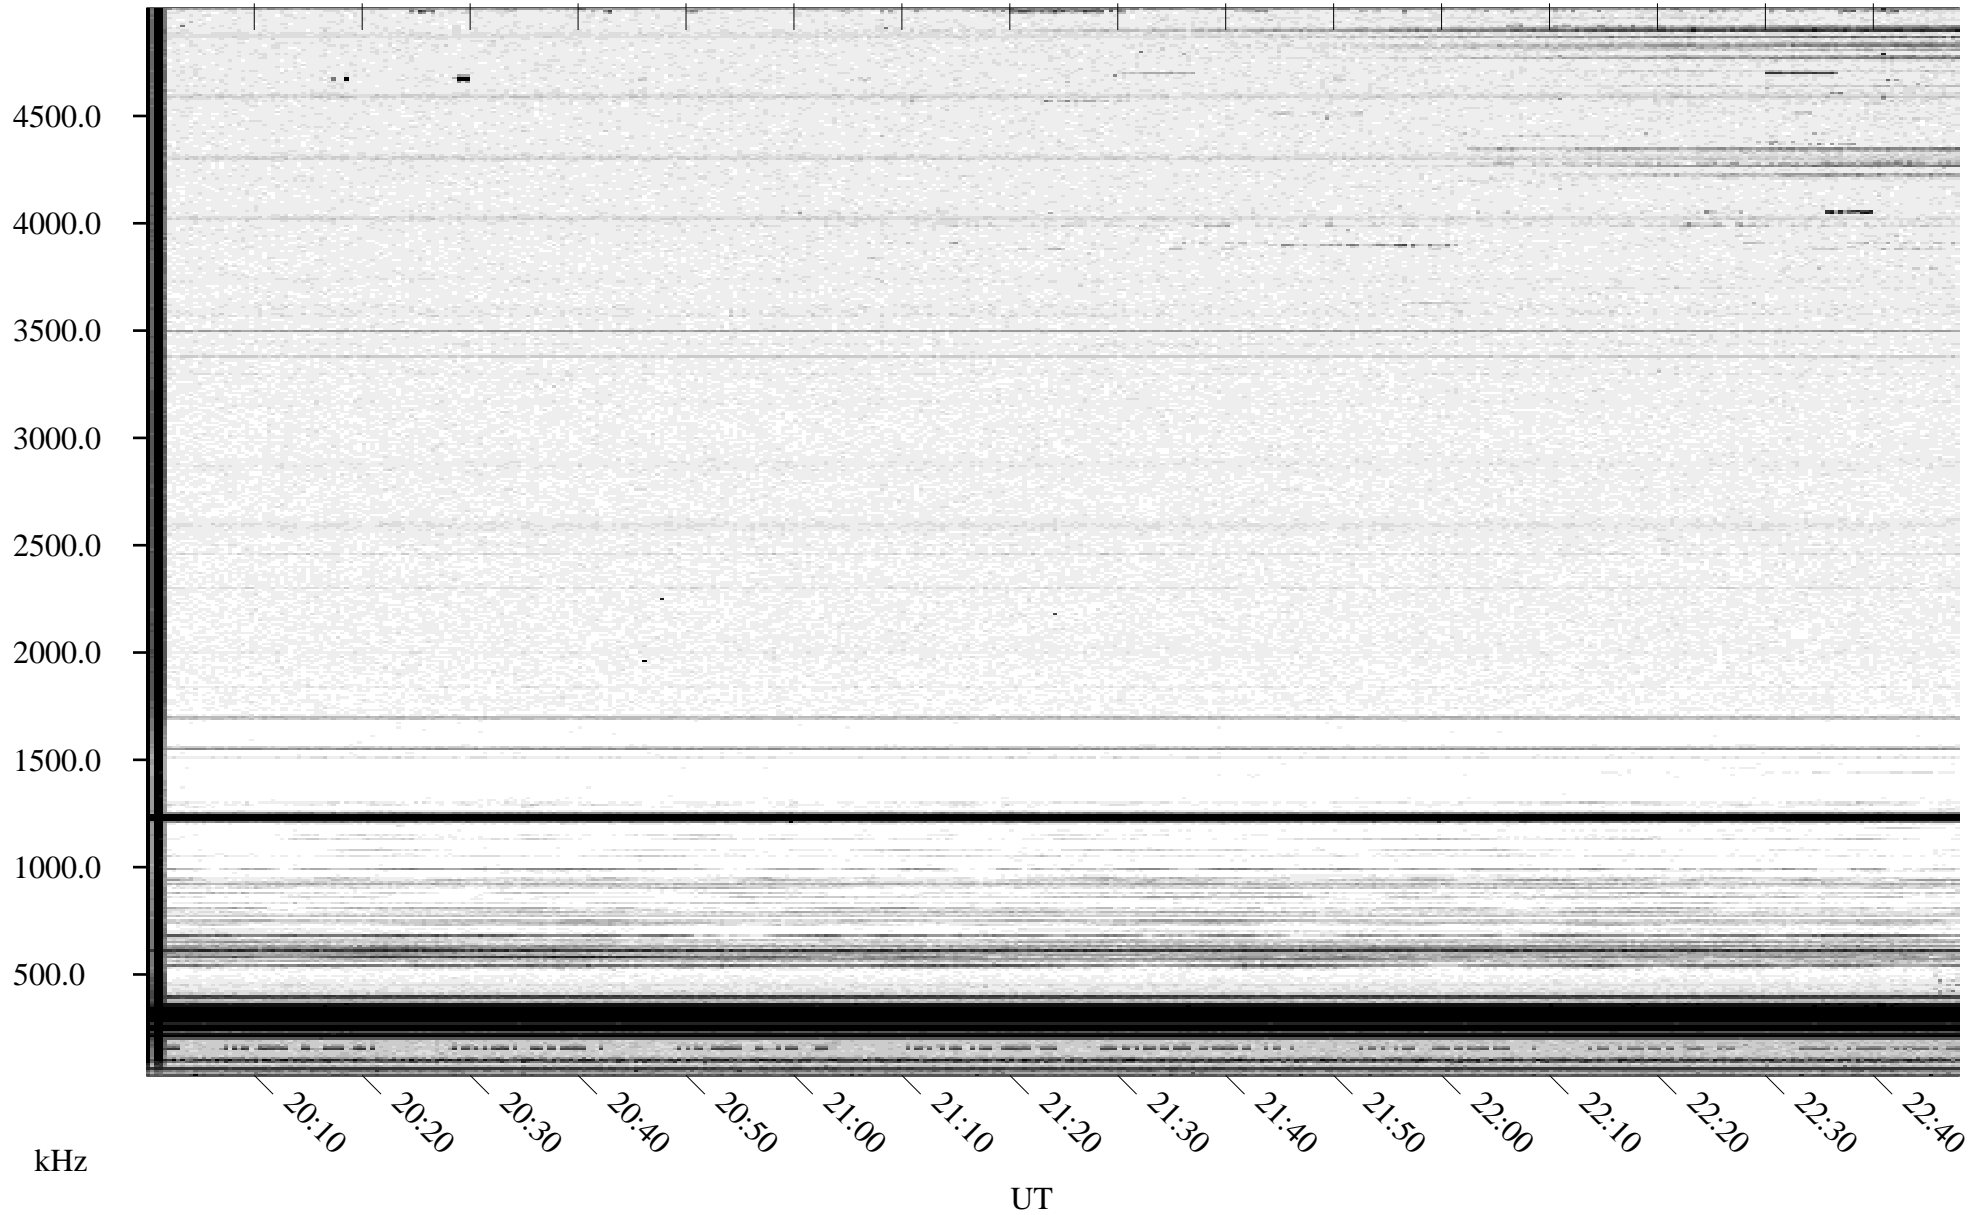

# 04/06/1996 Churchill, Manitoba

Linear Scale    Black = 161    White = 15

ch96097l.r00m max\_12

Page 1

# 04/06/1996 Churchill, Manitoba

Linear Scale    Black = 161    White = 15

ch96097l.r00m max\_12

Page 2

# 04/07/1996 Churchill, Manitoba

Linear Scale    Black = 161    White = 15

ch960971.r00m max\_12

Page 3

# 04/07/1996 Churchill, Manitoba

Linear Scale    Black = 161    White = 15

ch96097l.r00m max\_12

Page 4