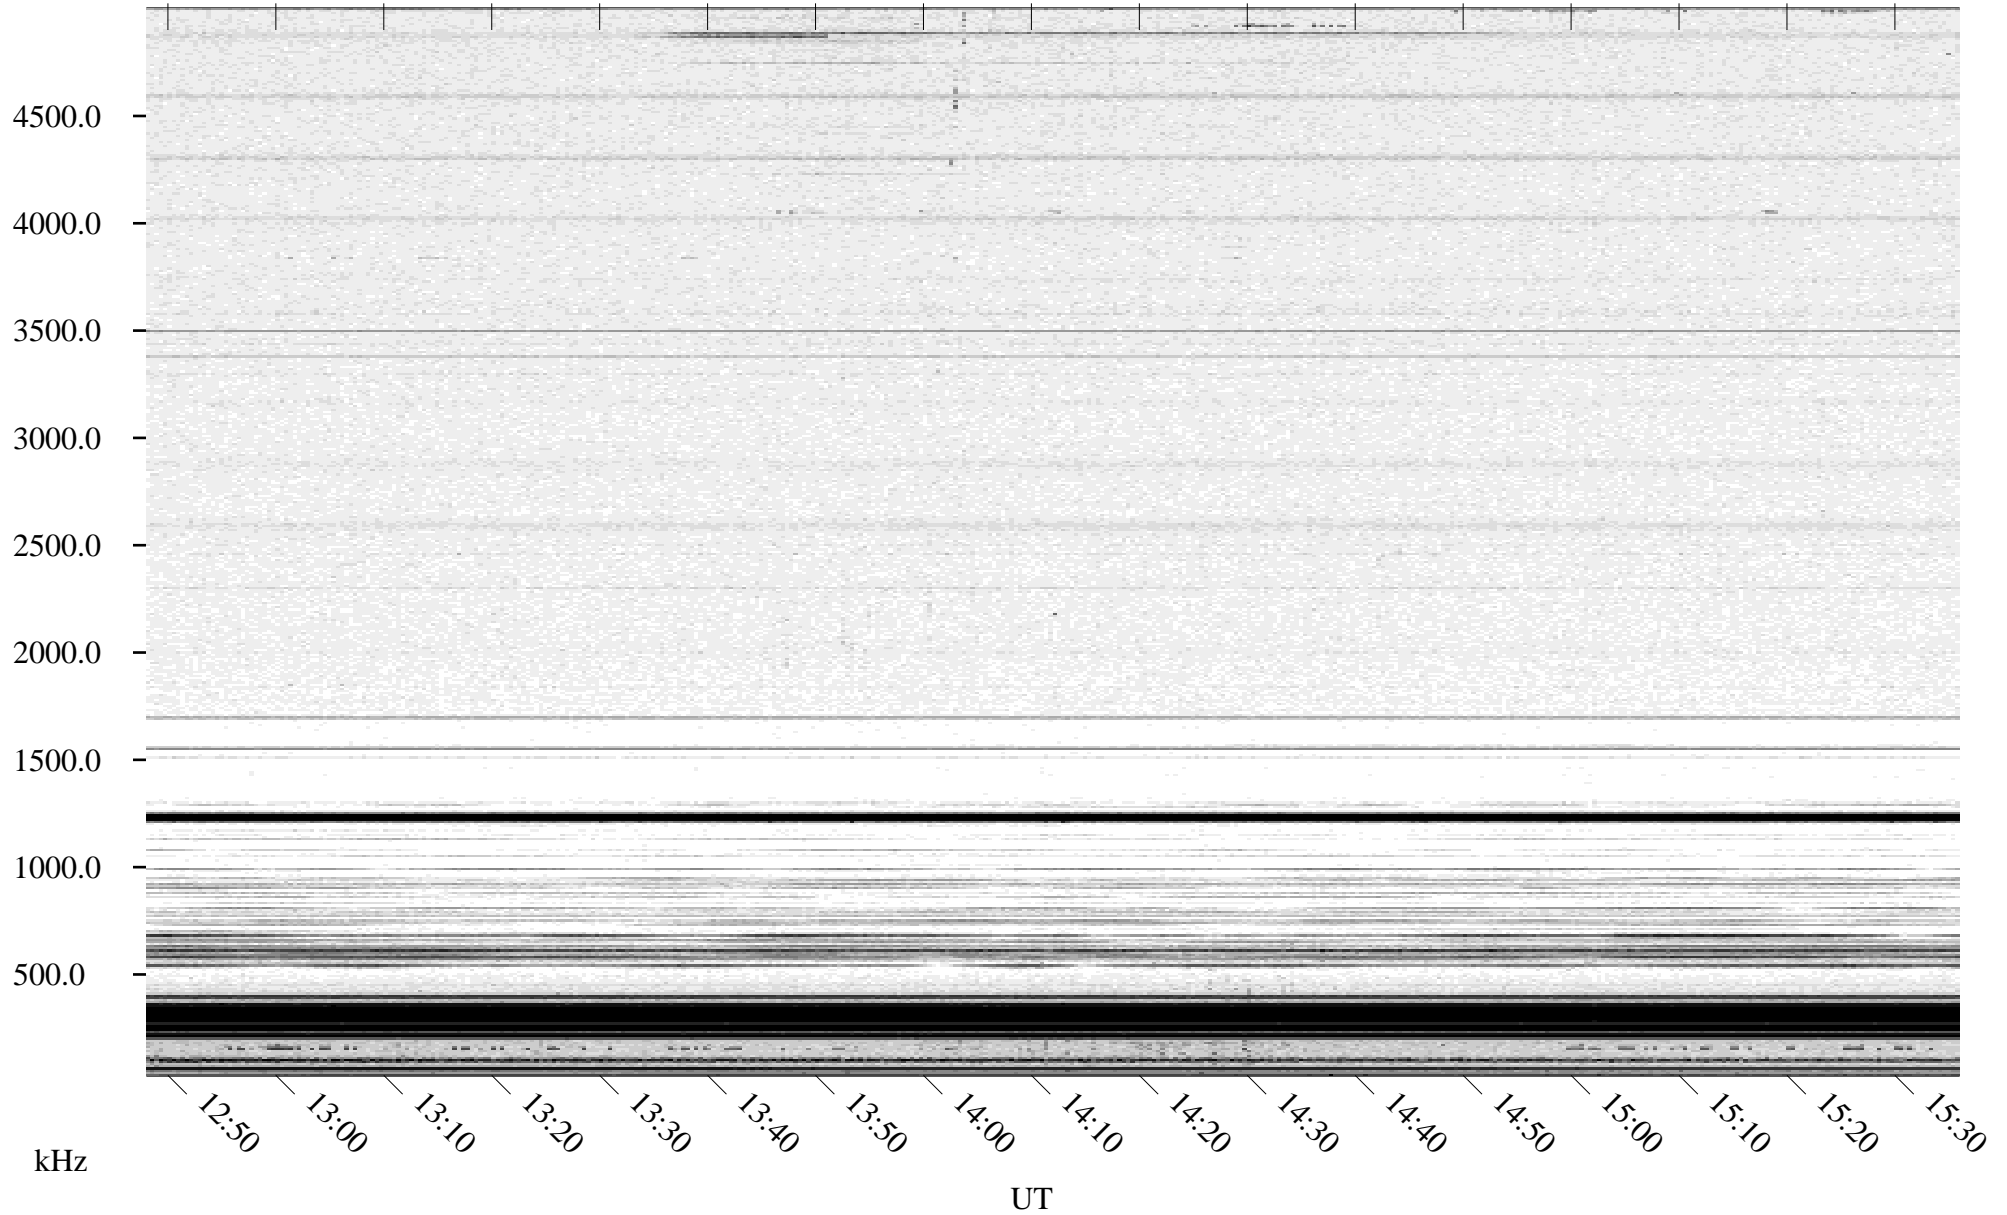

# 04/07/1996 Churchill, Manitoba

Linear Scale    Black = 161    White = 15

ch96097l.r00m max\_12

Page 6

# 04/07/1996 Churchill, Manitoba

Linear Scale    Black = 161    White = 15

ch96097l.r00m max\_12

Page 7

# 04/07/1996 Churchill, Manitoba

Linear Scale    Black = 161    White = 15

ch96097l.r00m max\_12