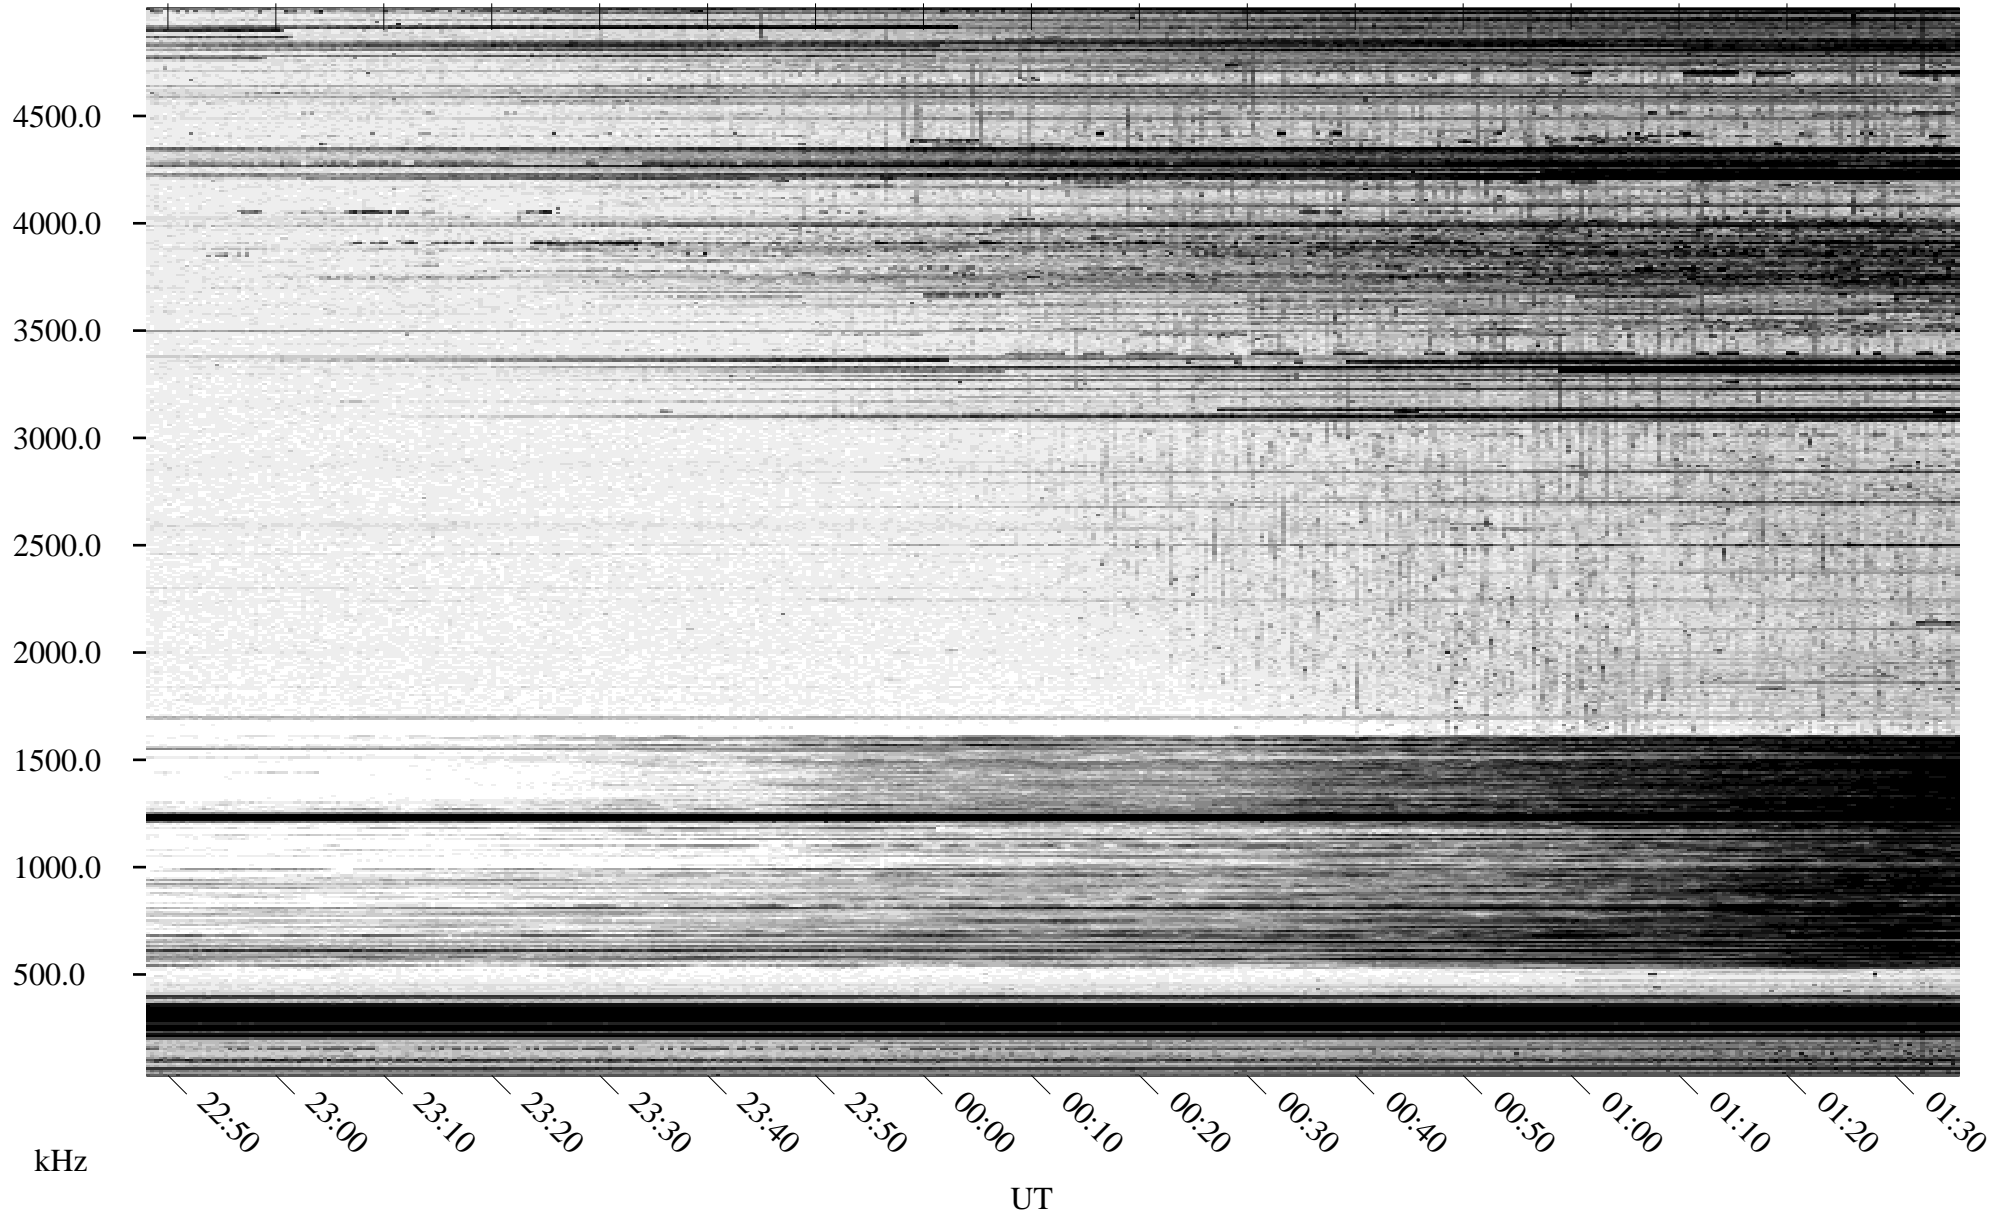

# 04/06/1996 Churchill, Manitoba

Linear Scale    Black = 161    White = 15

ch96097l.r00m max\_12

Page 1

# 04/06/1996 Churchill, Manitoba

Linear Scale    Black = 161    White = 15

ch96097l.r00m max\_12

Page 2

# 04/07/1996 Churchill, Manitoba

Linear Scale    Black = 161    White = 15

ch960971.r00m max\_12

Page 3

# 04/07/1996 Churchill, Manitoba

Linear Scale    Black = 161    White = 15

ch96097l.r00m max\_12

Page 4