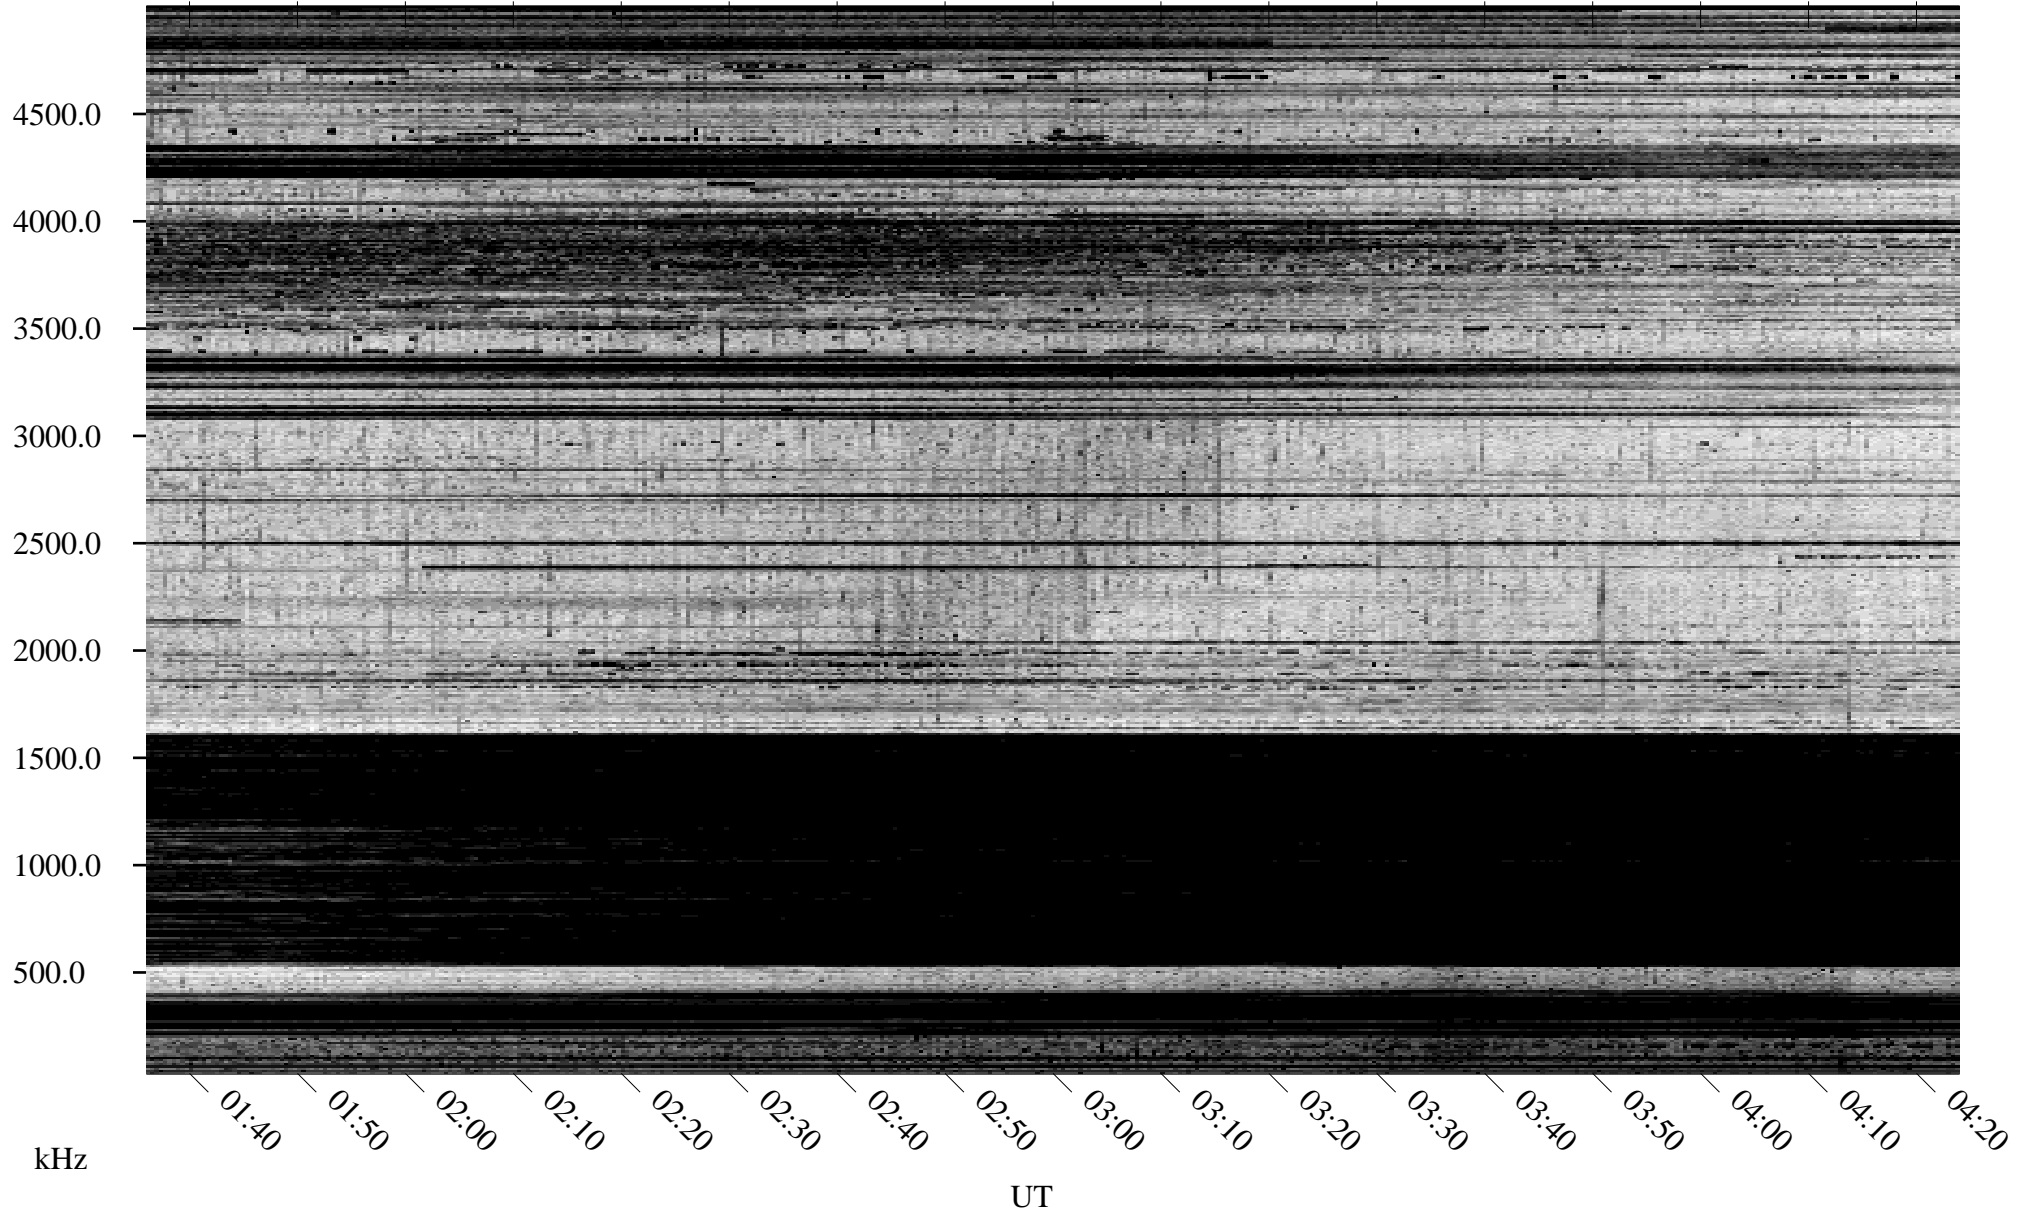

# 04/06/1996 Churchill, Manitoba

Linear Scale    Black = 161    White = 15

ch96097l.r00m max\_12

Page 1

# 04/06/1996 Churchill, Manitoba

Linear Scale    Black = 161    White = 15

ch96097l.r00m max\_12

Page 2

# 04/07/1996 Churchill, Manitoba

Linear Scale    Black = 161    White = 15

ch960971.r00m max\_12

Page 3

# 04/07/1996 Churchill, Manitoba

Linear Scale    Black = 161    White = 15

ch96097l.r00m max\_12

Page 4