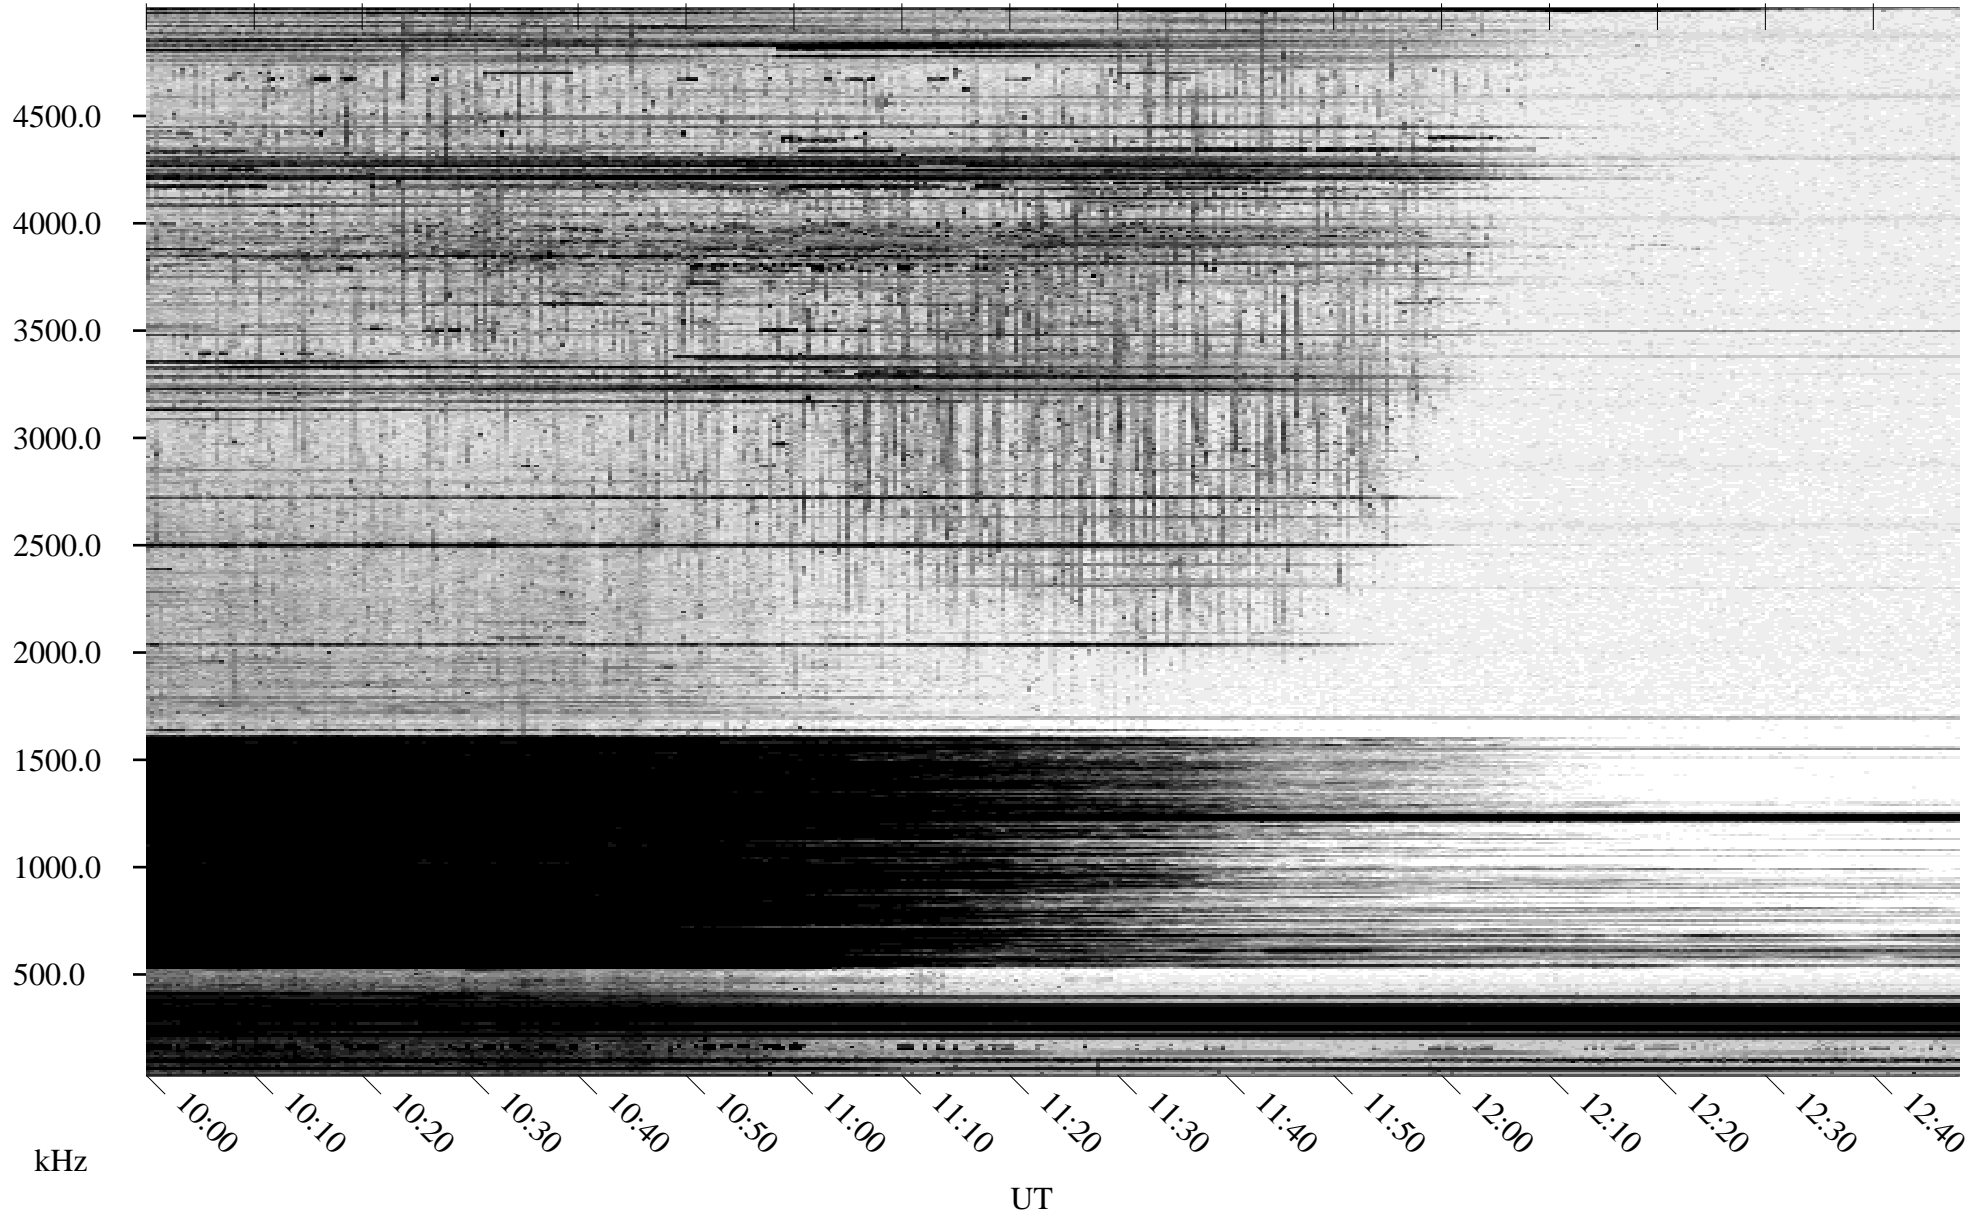

# 04/07/1996 Churchill, Manitoba

Linear Scale    Black = 161    White = 15

ch96097l.r00m max\_12

Page 5

# 04/07/1996 Churchill, Manitoba

Linear Scale    Black = 161    White = 15

ch96097l.r00m max\_12

Page 6