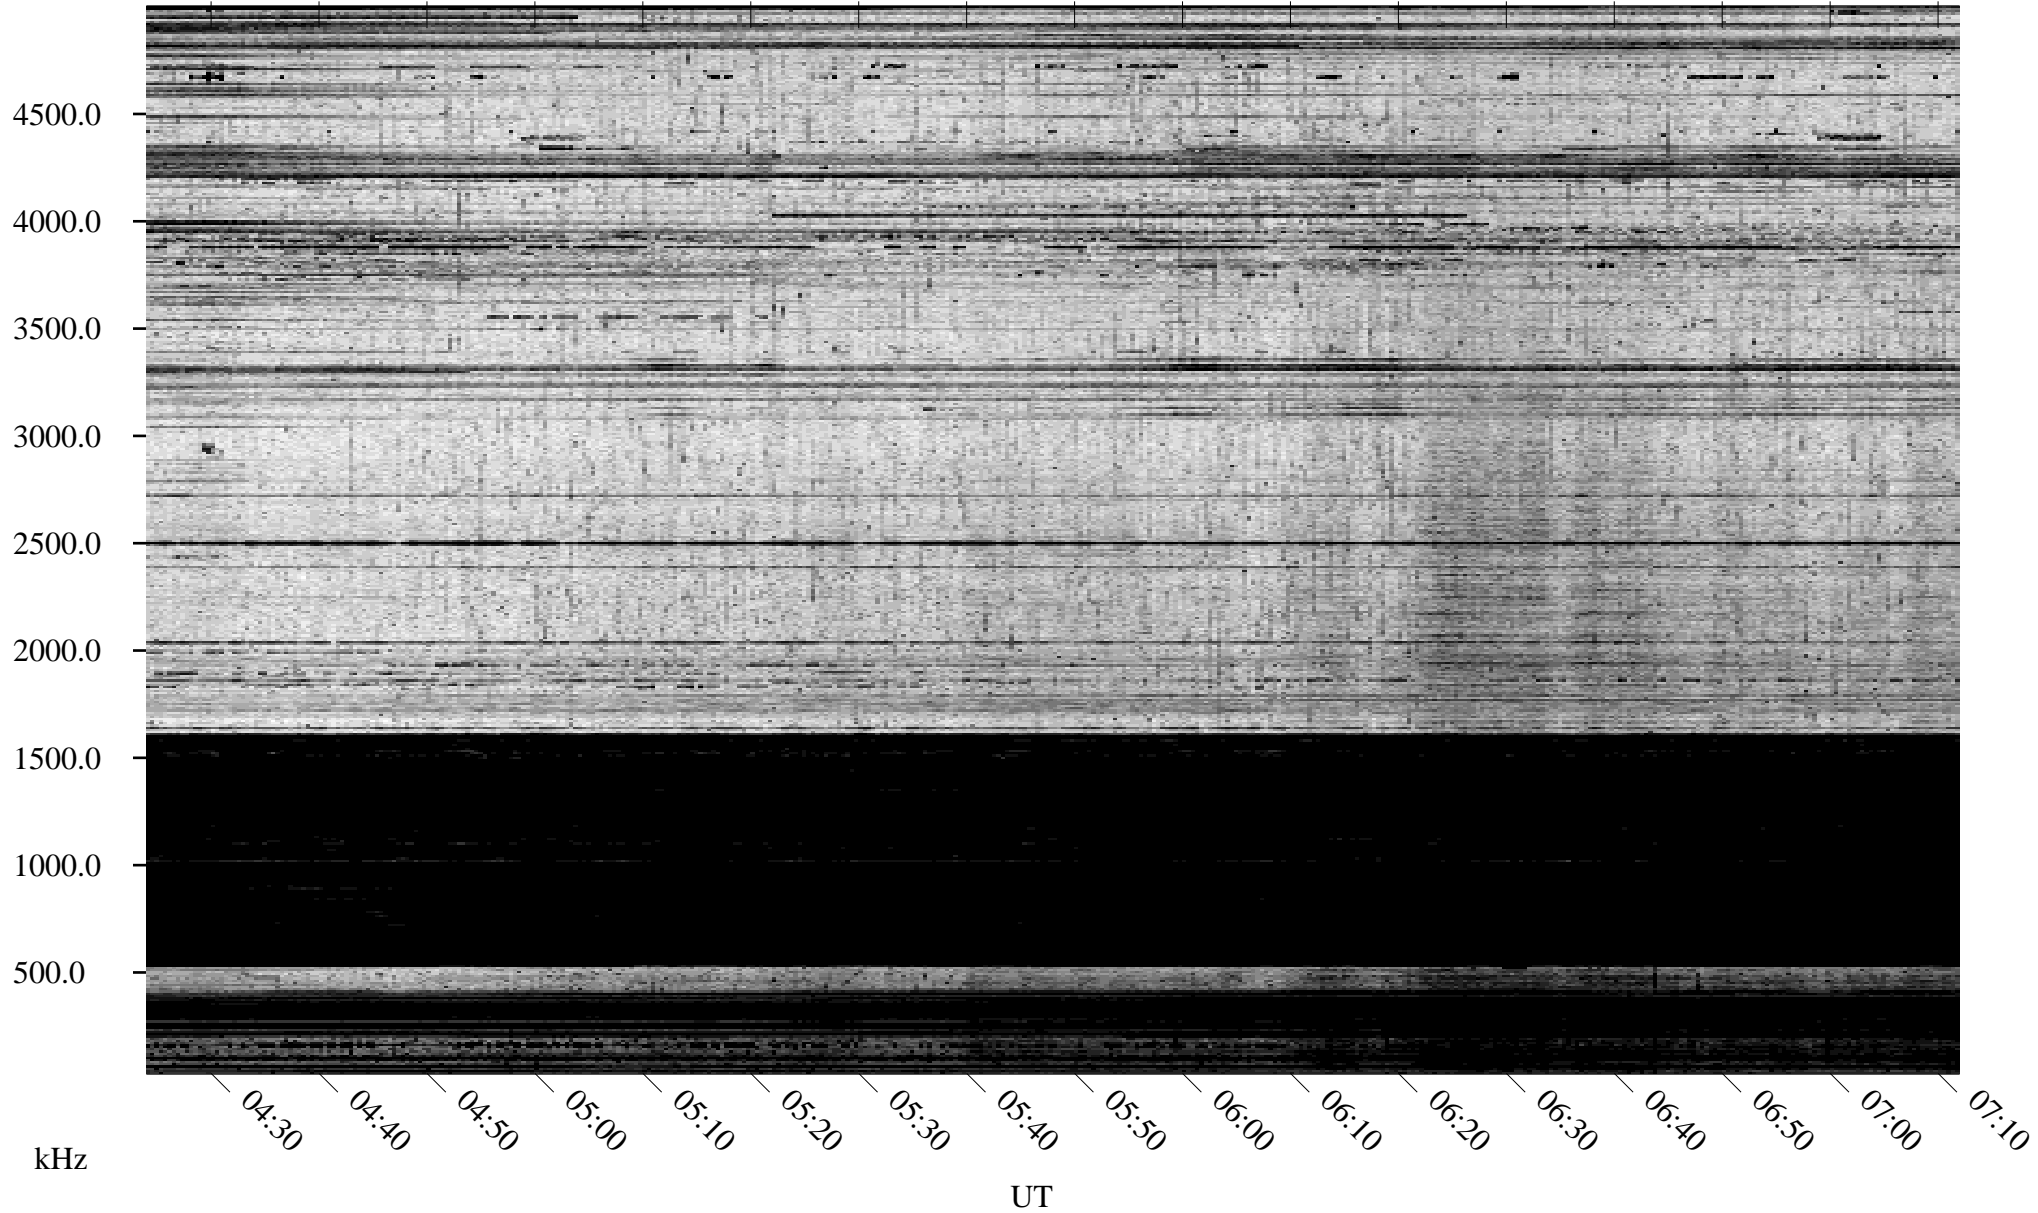

# 04/07/1996 Churchill, Manitoba

Linear Scale    Black = 161    White = 15

ch960971.r00m max\_12

Page 3

# 04/07/1996 Churchill, Manitoba

Linear Scale    Black = 161    White = 15

ch96097l.r00m max\_12

Page 4