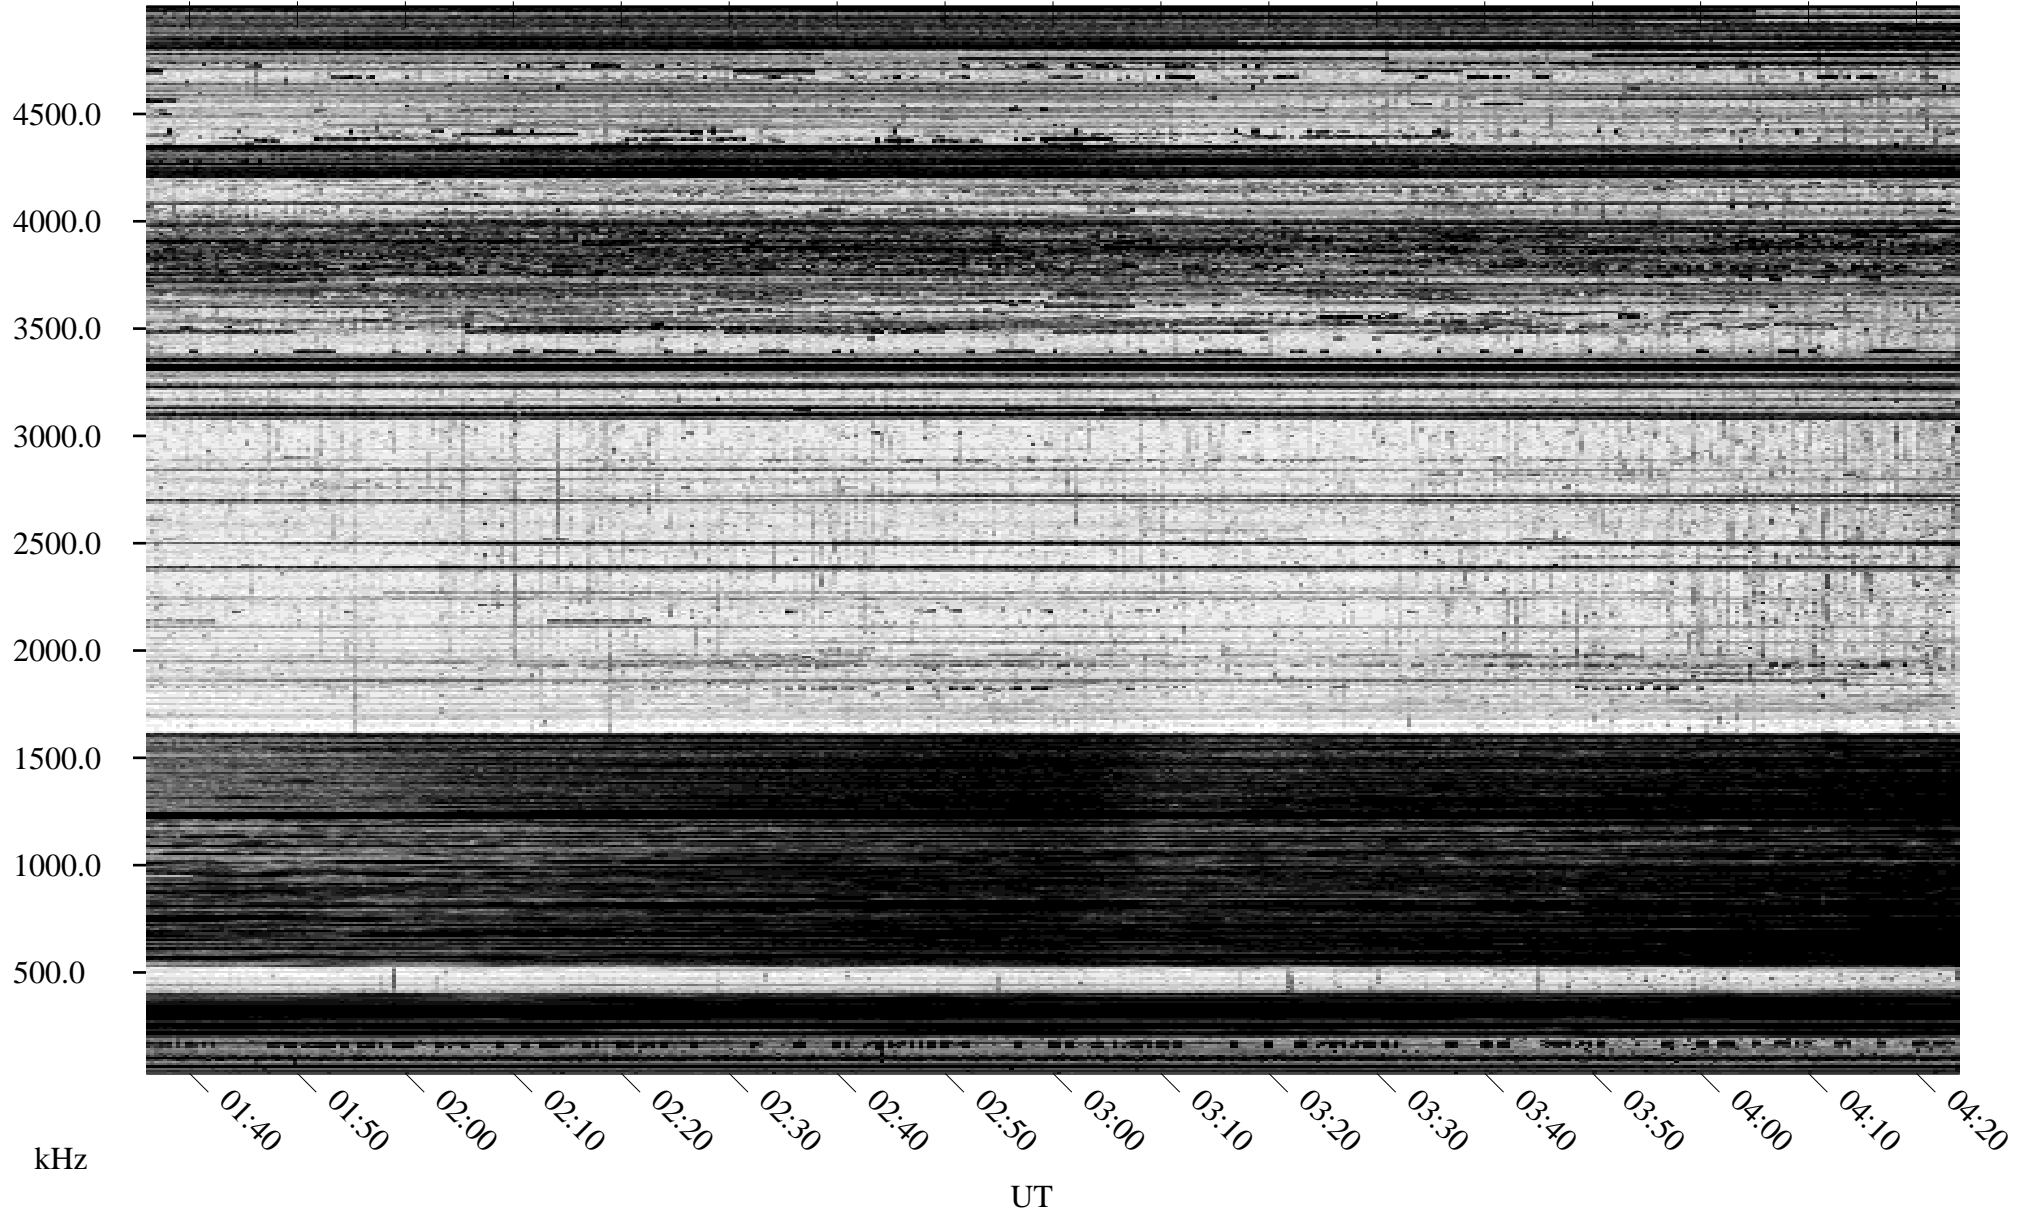

# 04/07/1996 Churchill, Manitoba

Linear Scale    Black = 161    White = 15

ch96098l.r00m max\_12

Page 1

# 04/07/1996 Churchill, Manitoba

Linear Scale    Black = 161    White = 15

ch96098l.r00m max\_12

Page 2

# 04/08/1996 Churchill, Manitoba

Linear Scale    Black = 161    White = 15

ch96098l.r00m max\_12

Page 3

# 04/08/1996 Churchill, Manitoba

Linear Scale    Black = 161    White = 15

ch96098l.r00m max\_12

Page 4