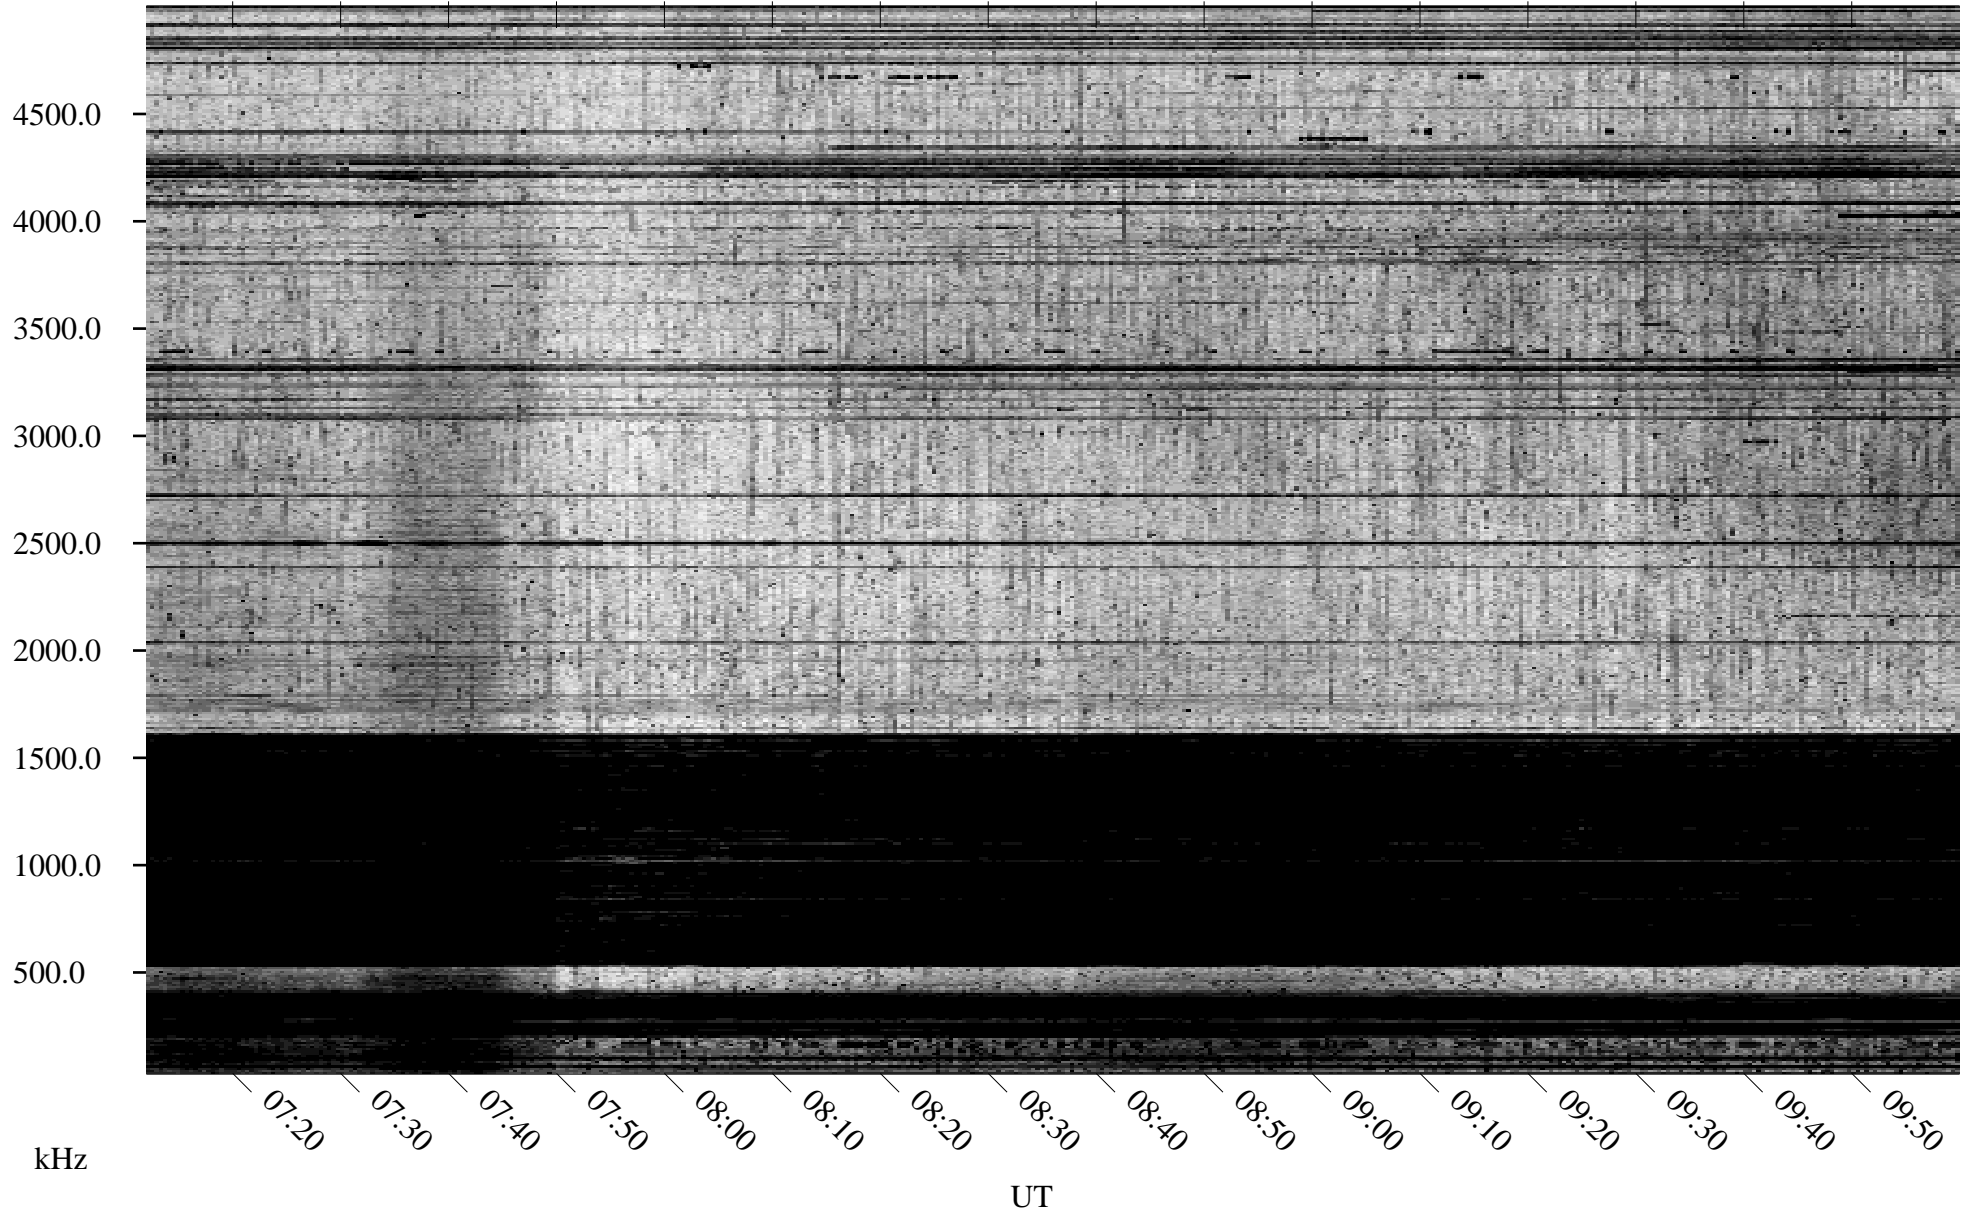

# 04/08/1996 Churchill, Manitoba

Linear Scale    Black = 161    White = 15

ch96098l.r00m max\_12

Page 4

# 04/08/1996 Churchill, Manitoba

Linear Scale    Black = 161    White = 15

ch96098l.r00m max\_12

Page 5