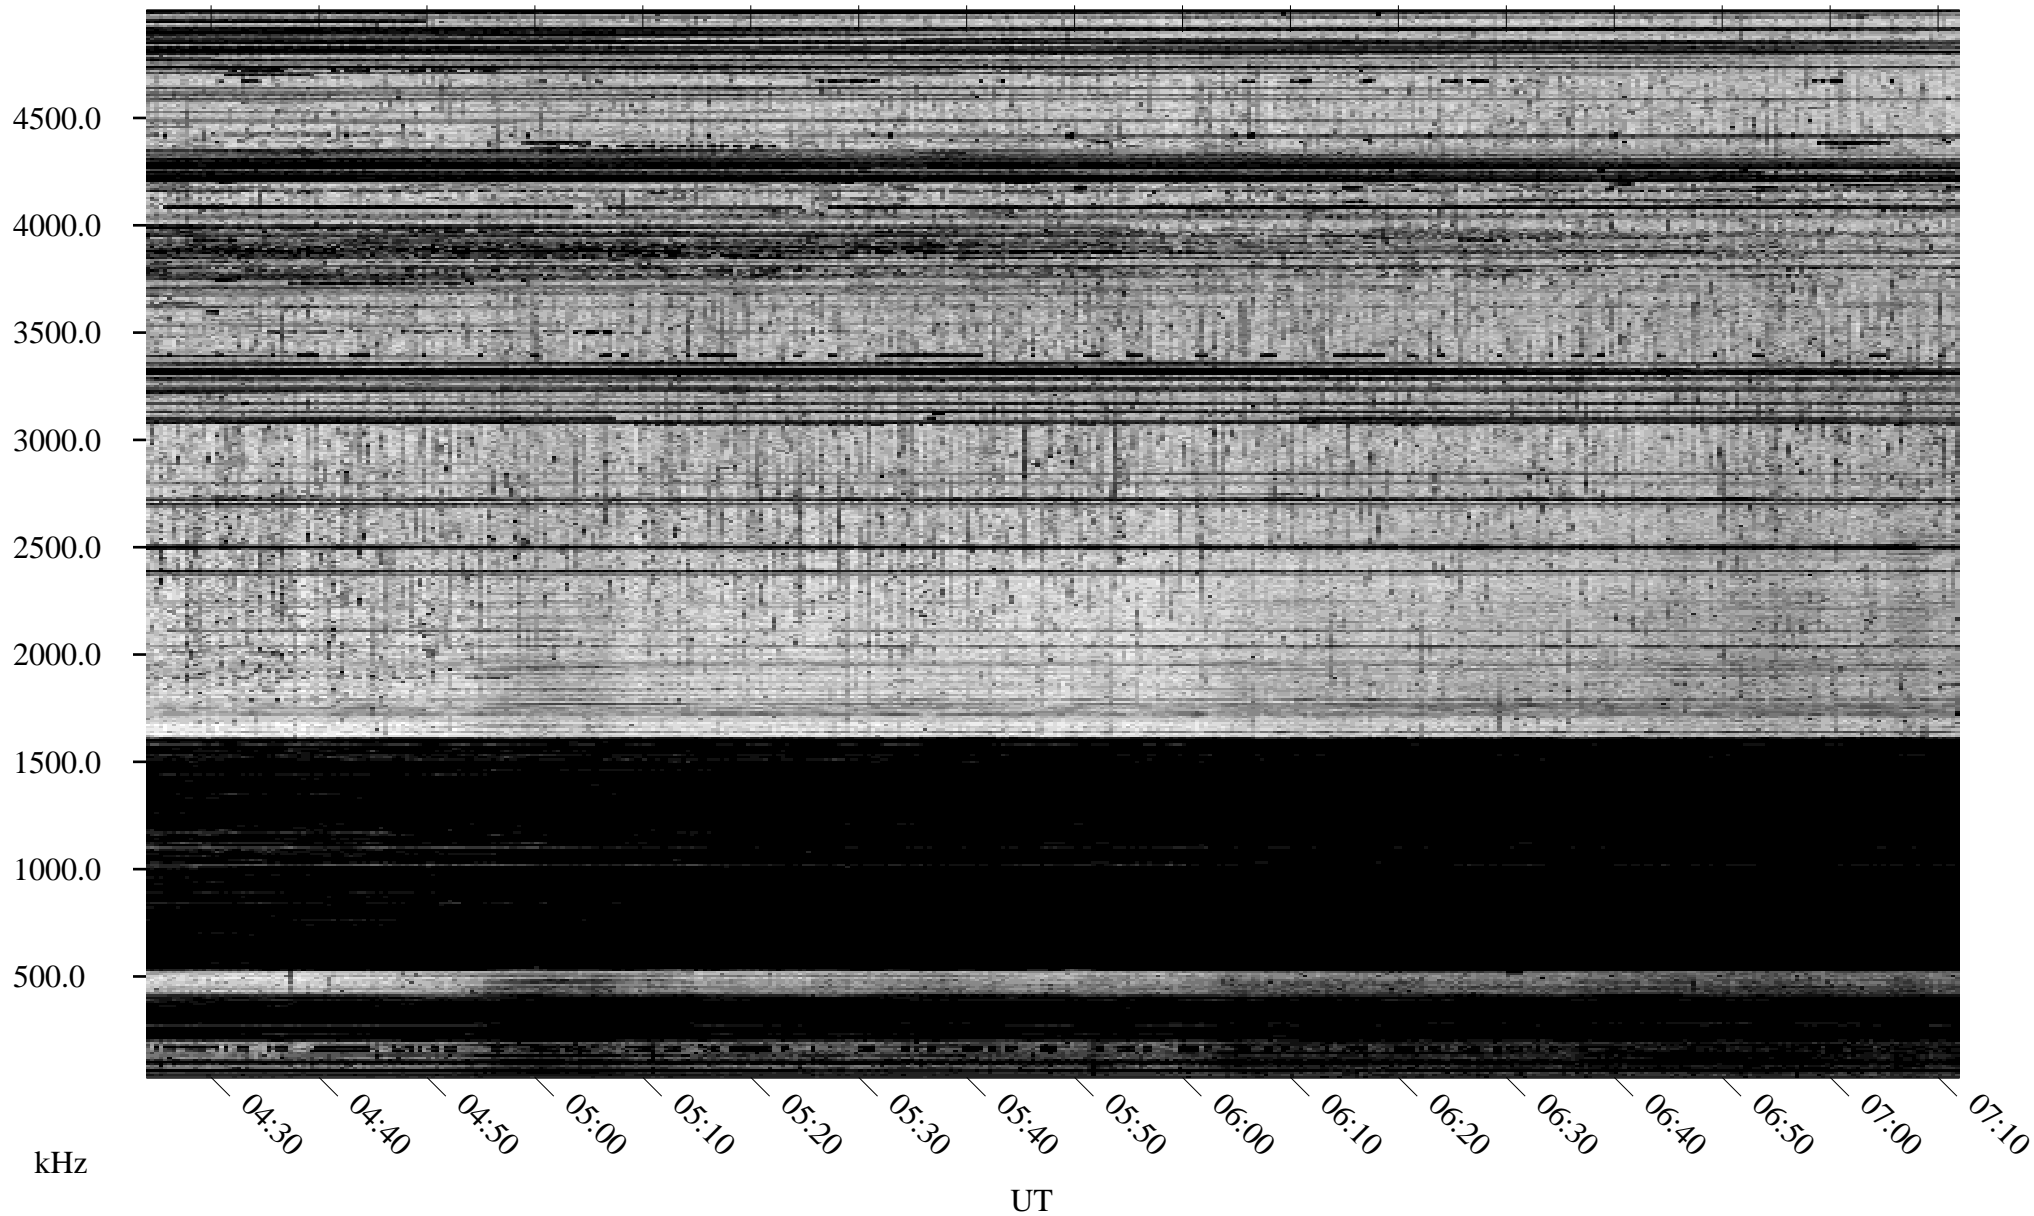

# 04/07/1996 Churchill, Manitoba

Linear Scale    Black = 161    White = 15

ch96098l.r00m max\_12

Page 1

# 04/07/1996 Churchill, Manitoba

Linear Scale    Black = 161    White = 15

ch96098l.r00m max\_12

Page 2

# 04/08/1996 Churchill, Manitoba

Linear Scale    Black = 161    White = 15

ch96098l.r00m max\_12

Page 3

# 04/08/1996 Churchill, Manitoba

Linear Scale    Black = 161    White = 15

ch96098l.r00m max\_12

Page 4