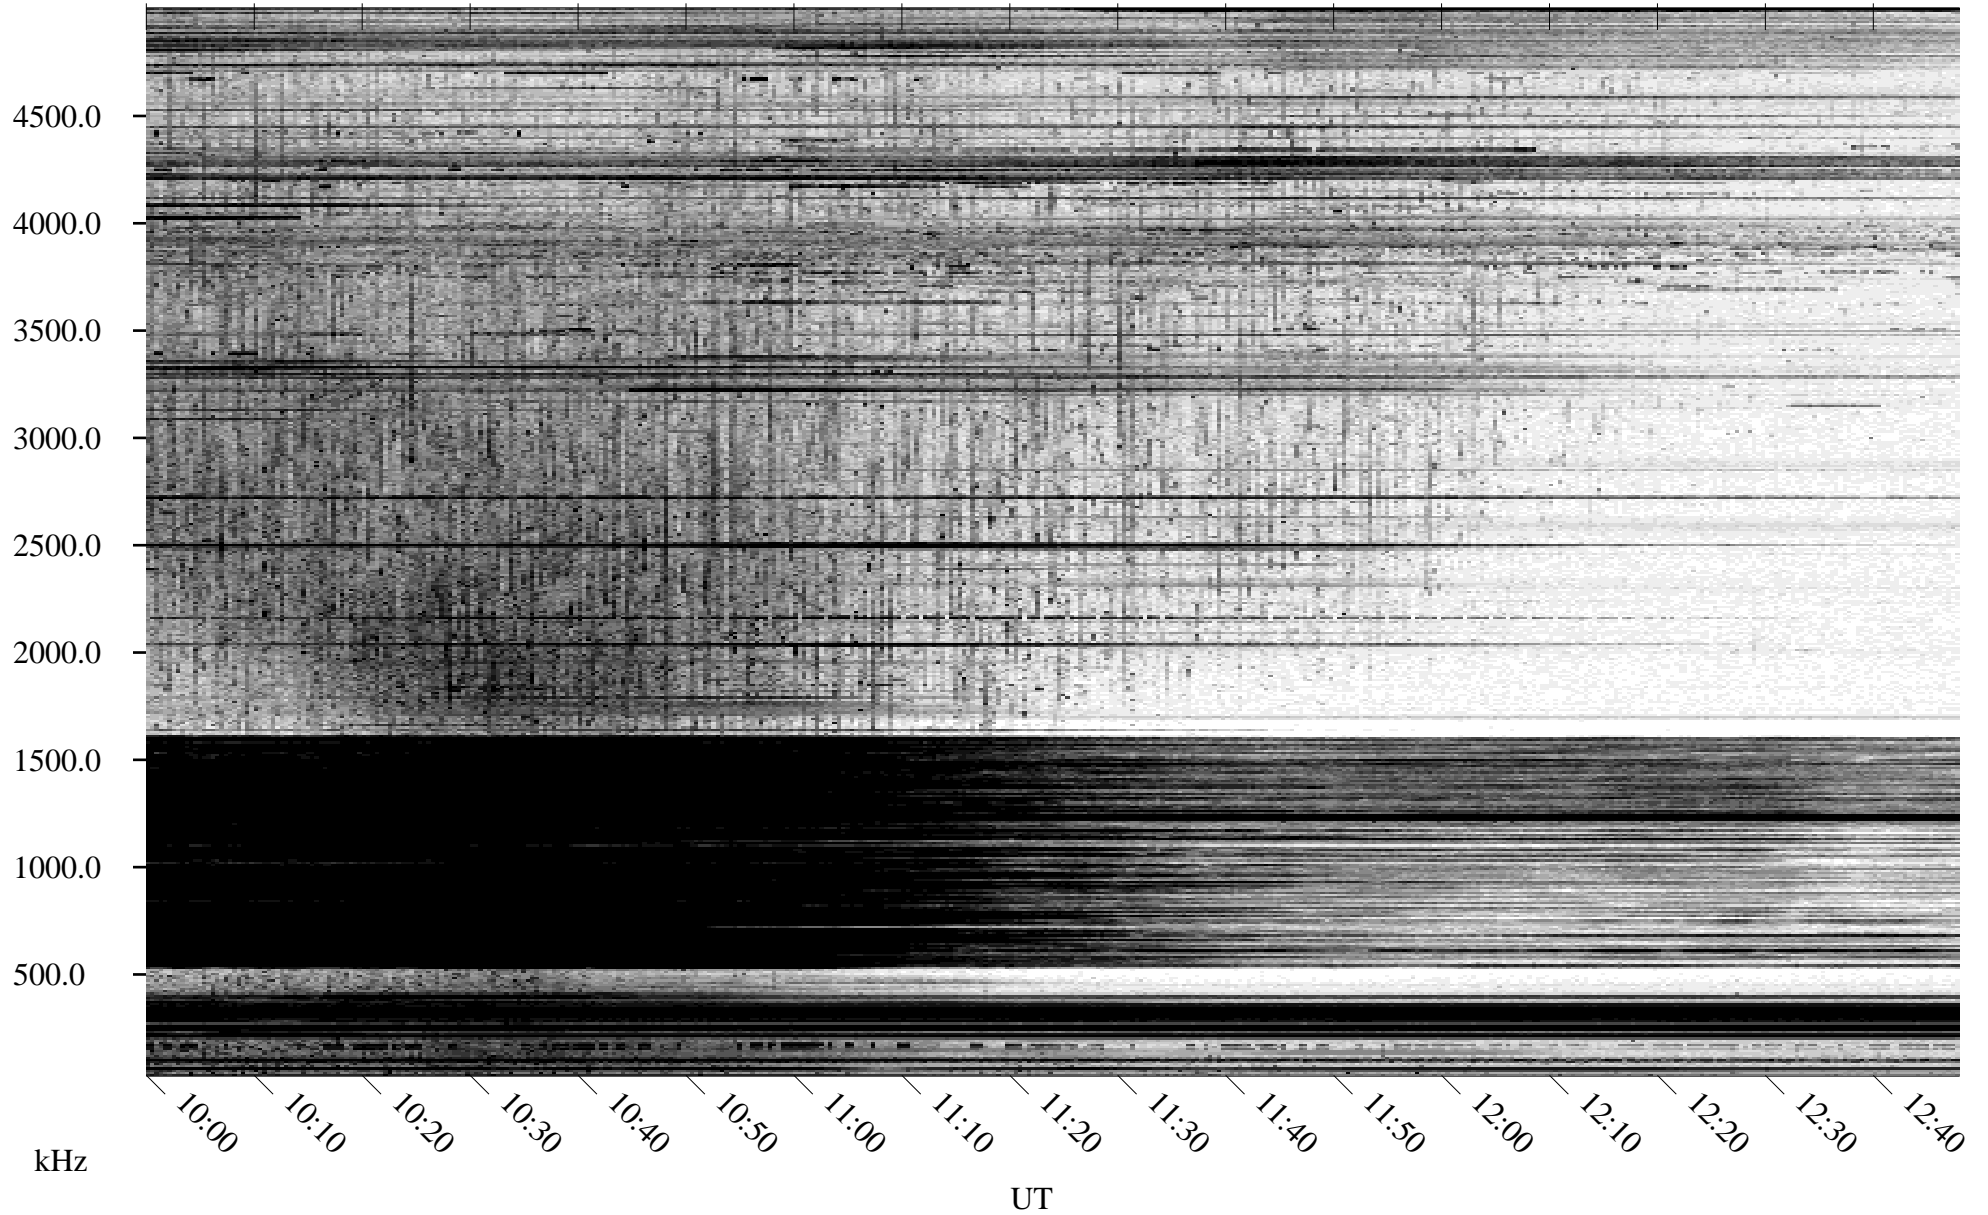

# 04/08/1996 Churchill, Manitoba

Linear Scale    Black = 161    White = 15

ch96098l.r00m max\_12

Page 5

# 04/08/1996 Churchill, Manitoba

Linear Scale    Black = 161    White = 15

ch96098l.r00m max\_12

Page 6