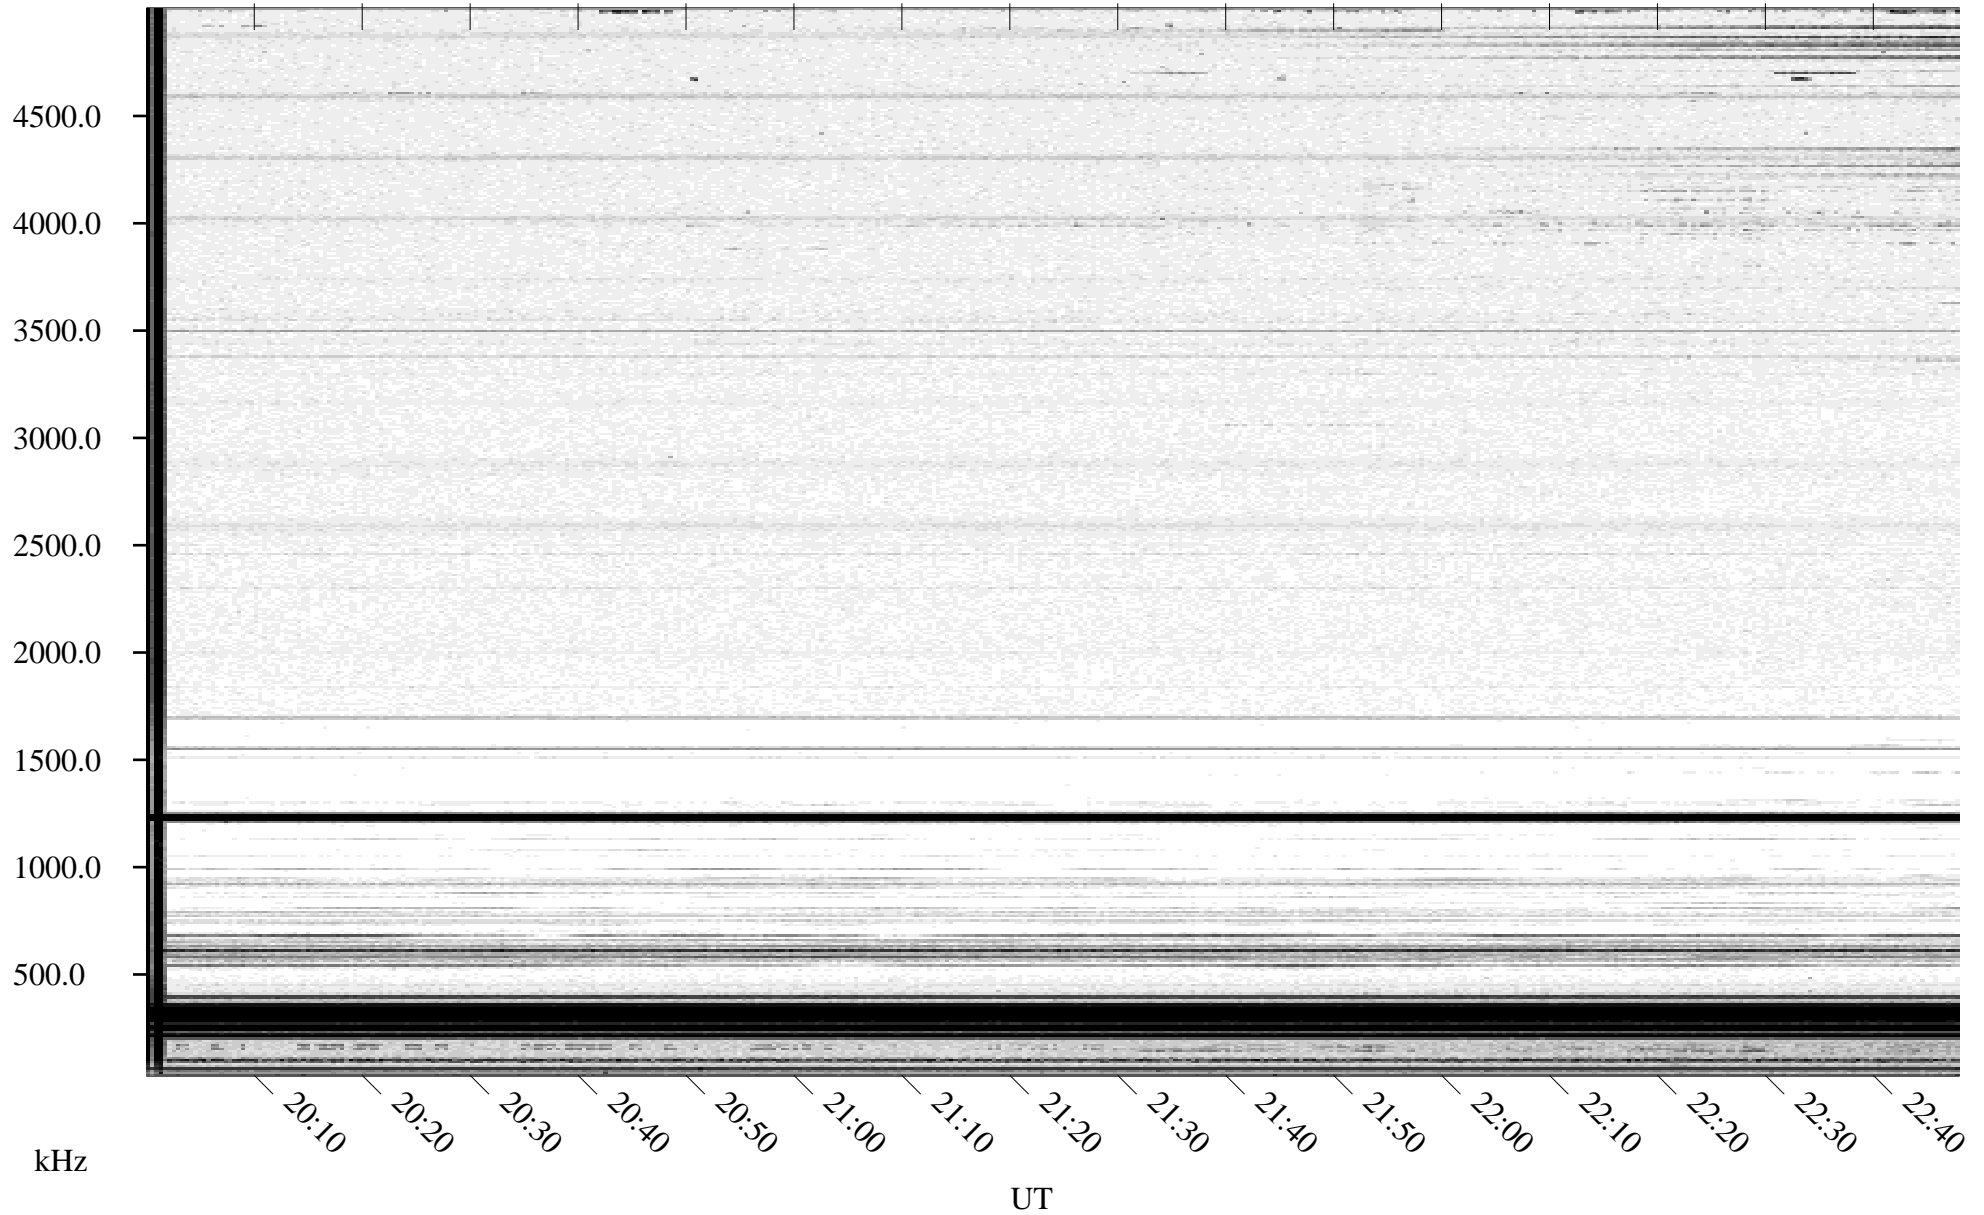

# 04/07/1996 Churchill, Manitoba

Linear Scale    Black = 161    White = 15

ch96098l.r00m max\_12

Page 1

# 04/07/1996 Churchill, Manitoba

Linear Scale    Black = 161    White = 15

ch96098l.r00m max\_12

Page 2

# 04/08/1996 Churchill, Manitoba

Linear Scale    Black = 161    White = 15

ch96098l.r00m max\_12

Page 3

# 04/08/1996 Churchill, Manitoba

Linear Scale    Black = 161    White = 15

ch96098l.r00m max\_12

Page 4