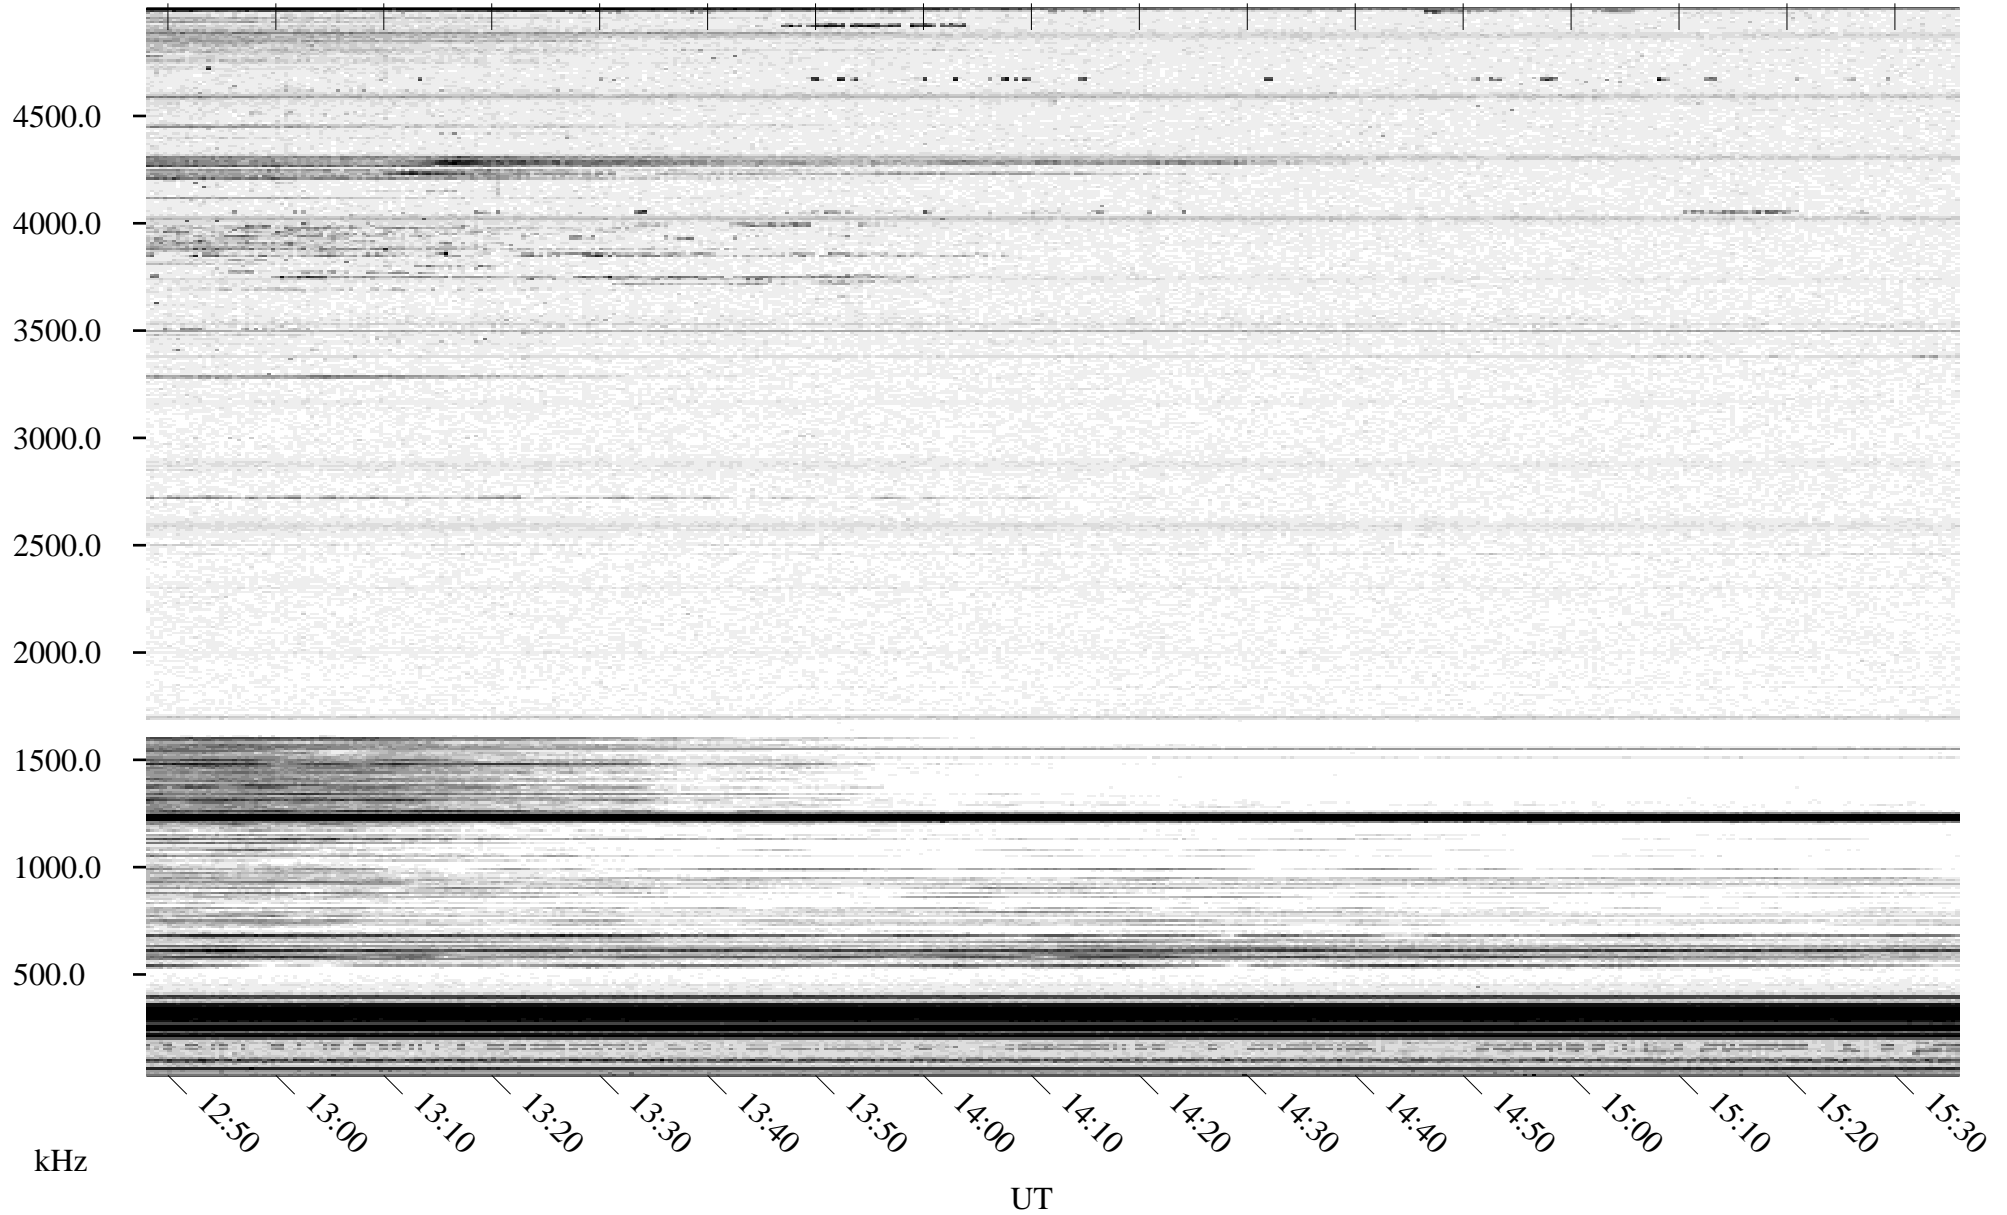

# 04/08/1996 Churchill, Manitoba

Linear Scale    Black = 161    White = 15

ch96098l.r00m max\_12

Page 5

# 04/08/1996 Churchill, Manitoba

Linear Scale    Black = 161    White = 15

ch96098l.r00m max\_12

Page 6

# 04/08/1996 Churchill, Manitoba

Linear Scale    Black = 161    White = 15

ch96098l.r00m max\_12

Page 7

# 04/08/1996 Churchill, Manitoba

Linear Scale Black = 161 White = 15

ch96098l.r00m max\_12

Page 8