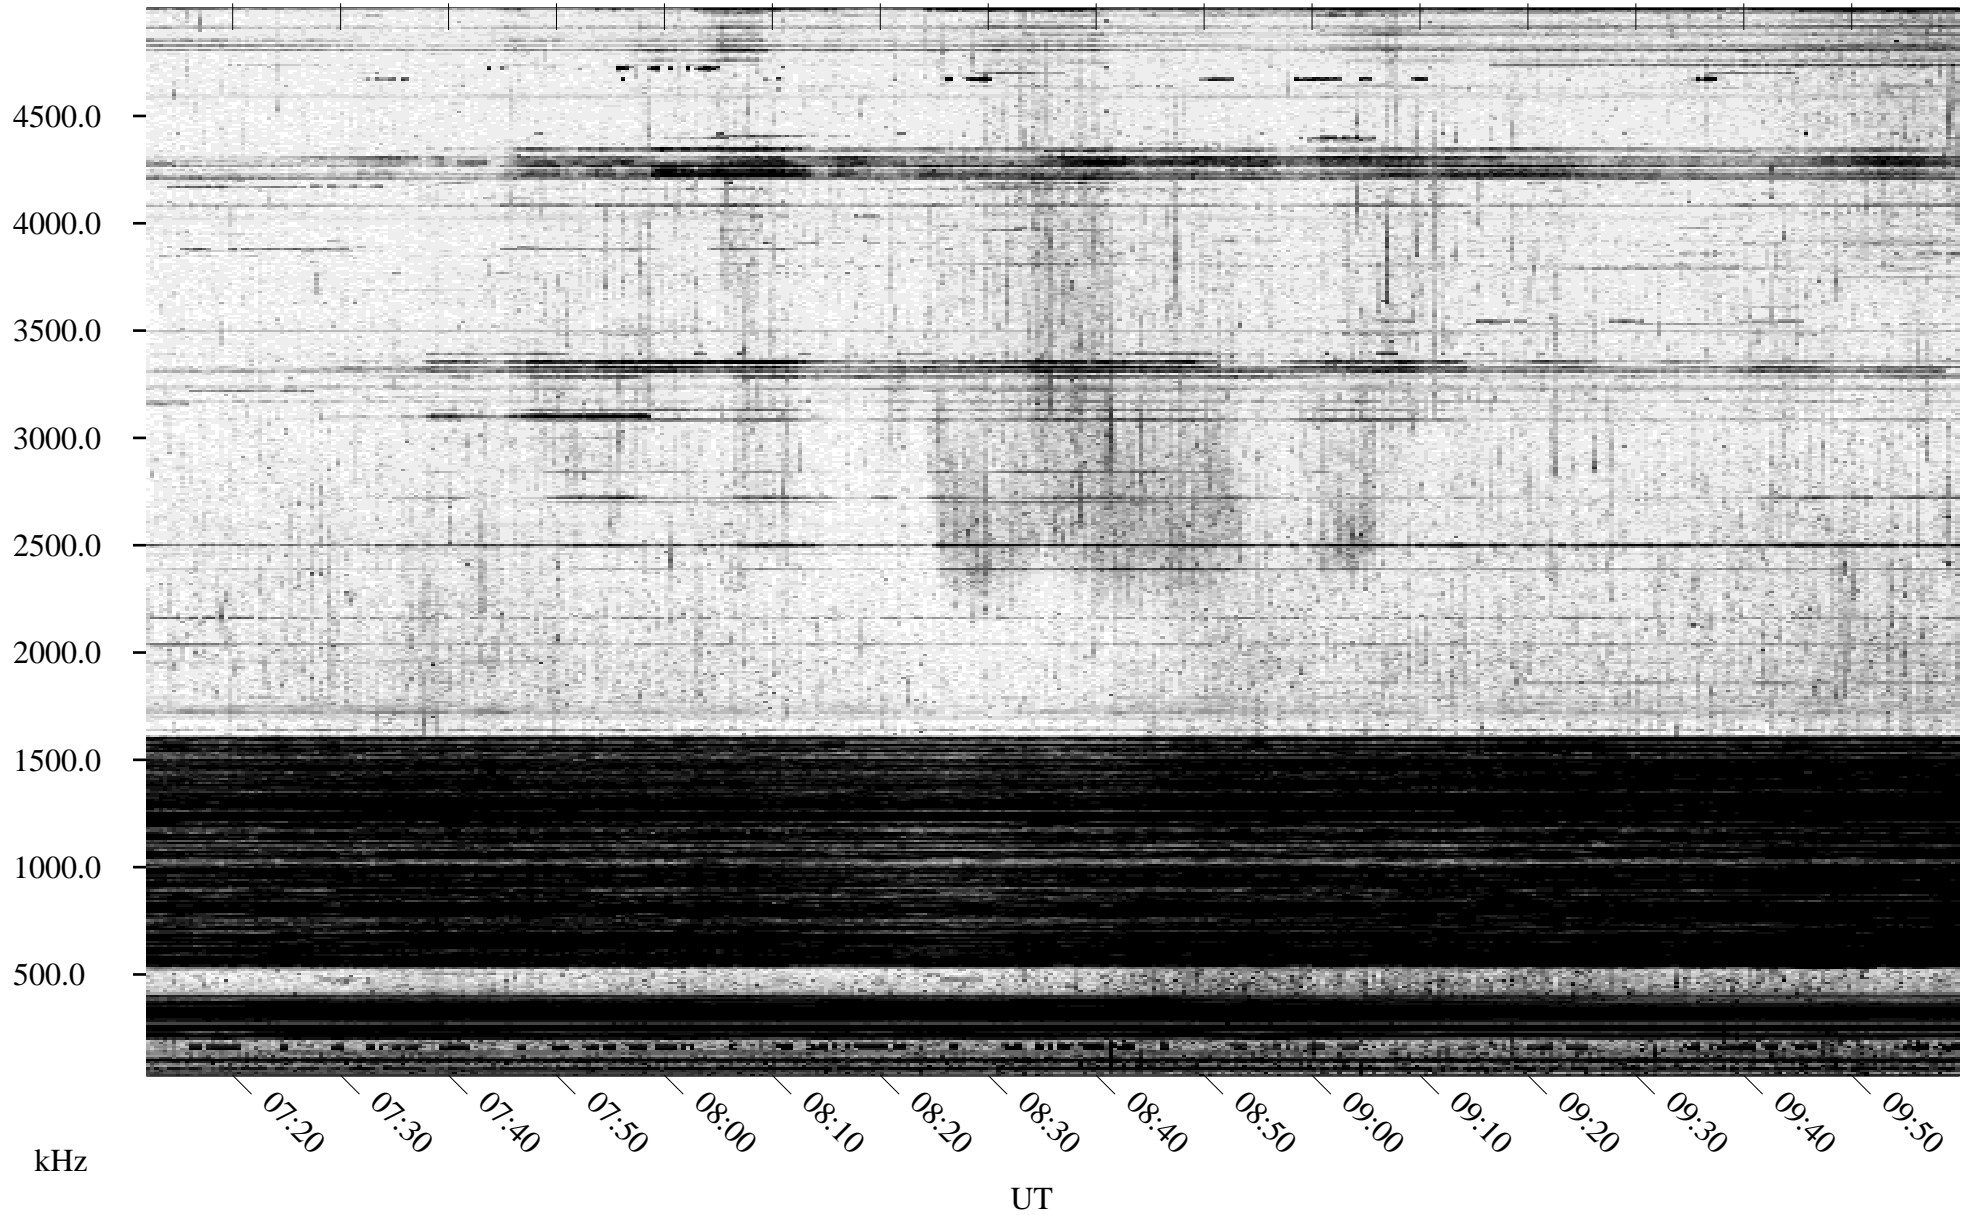

04/08/1996 Churchill, Manitoba

Linear Scale Black = 161 White = 15

ch960991.r00m max_12

Page 1

04/08/1996 Churchill, Manitoba

Linear Scale Black = 161 White = 15

ch960991.r00m max_12

Page 2

04/09/1996 Churchill, Manitoba

Linear Scale Black = 161 White = 15

ch960991.r00m max_12

Page 3

04/09/1996 Churchill, Manitoba

Linear Scale Black = 161 White = 15

ch960991.r00m max_12

Page 4

04/09/1996 Churchill, Manitoba

Linear Scale Black = 161 White = 15

ch960991.r00m max_12

Page 5

04/09/1996 Churchill, Manitoba

Linear Scale Black = 161 White = 15

ch960991.r00m max_12

Page 6

04/09/1996 Churchill, Manitoba

Linear Scale Black = 161 White = 15

ch96099l.r00m max_12

Page 7

04/09/1996 Churchill, Manitoba

Linear Scale Black = 161 White = 15

ch960991.r00m max_12

Page 8