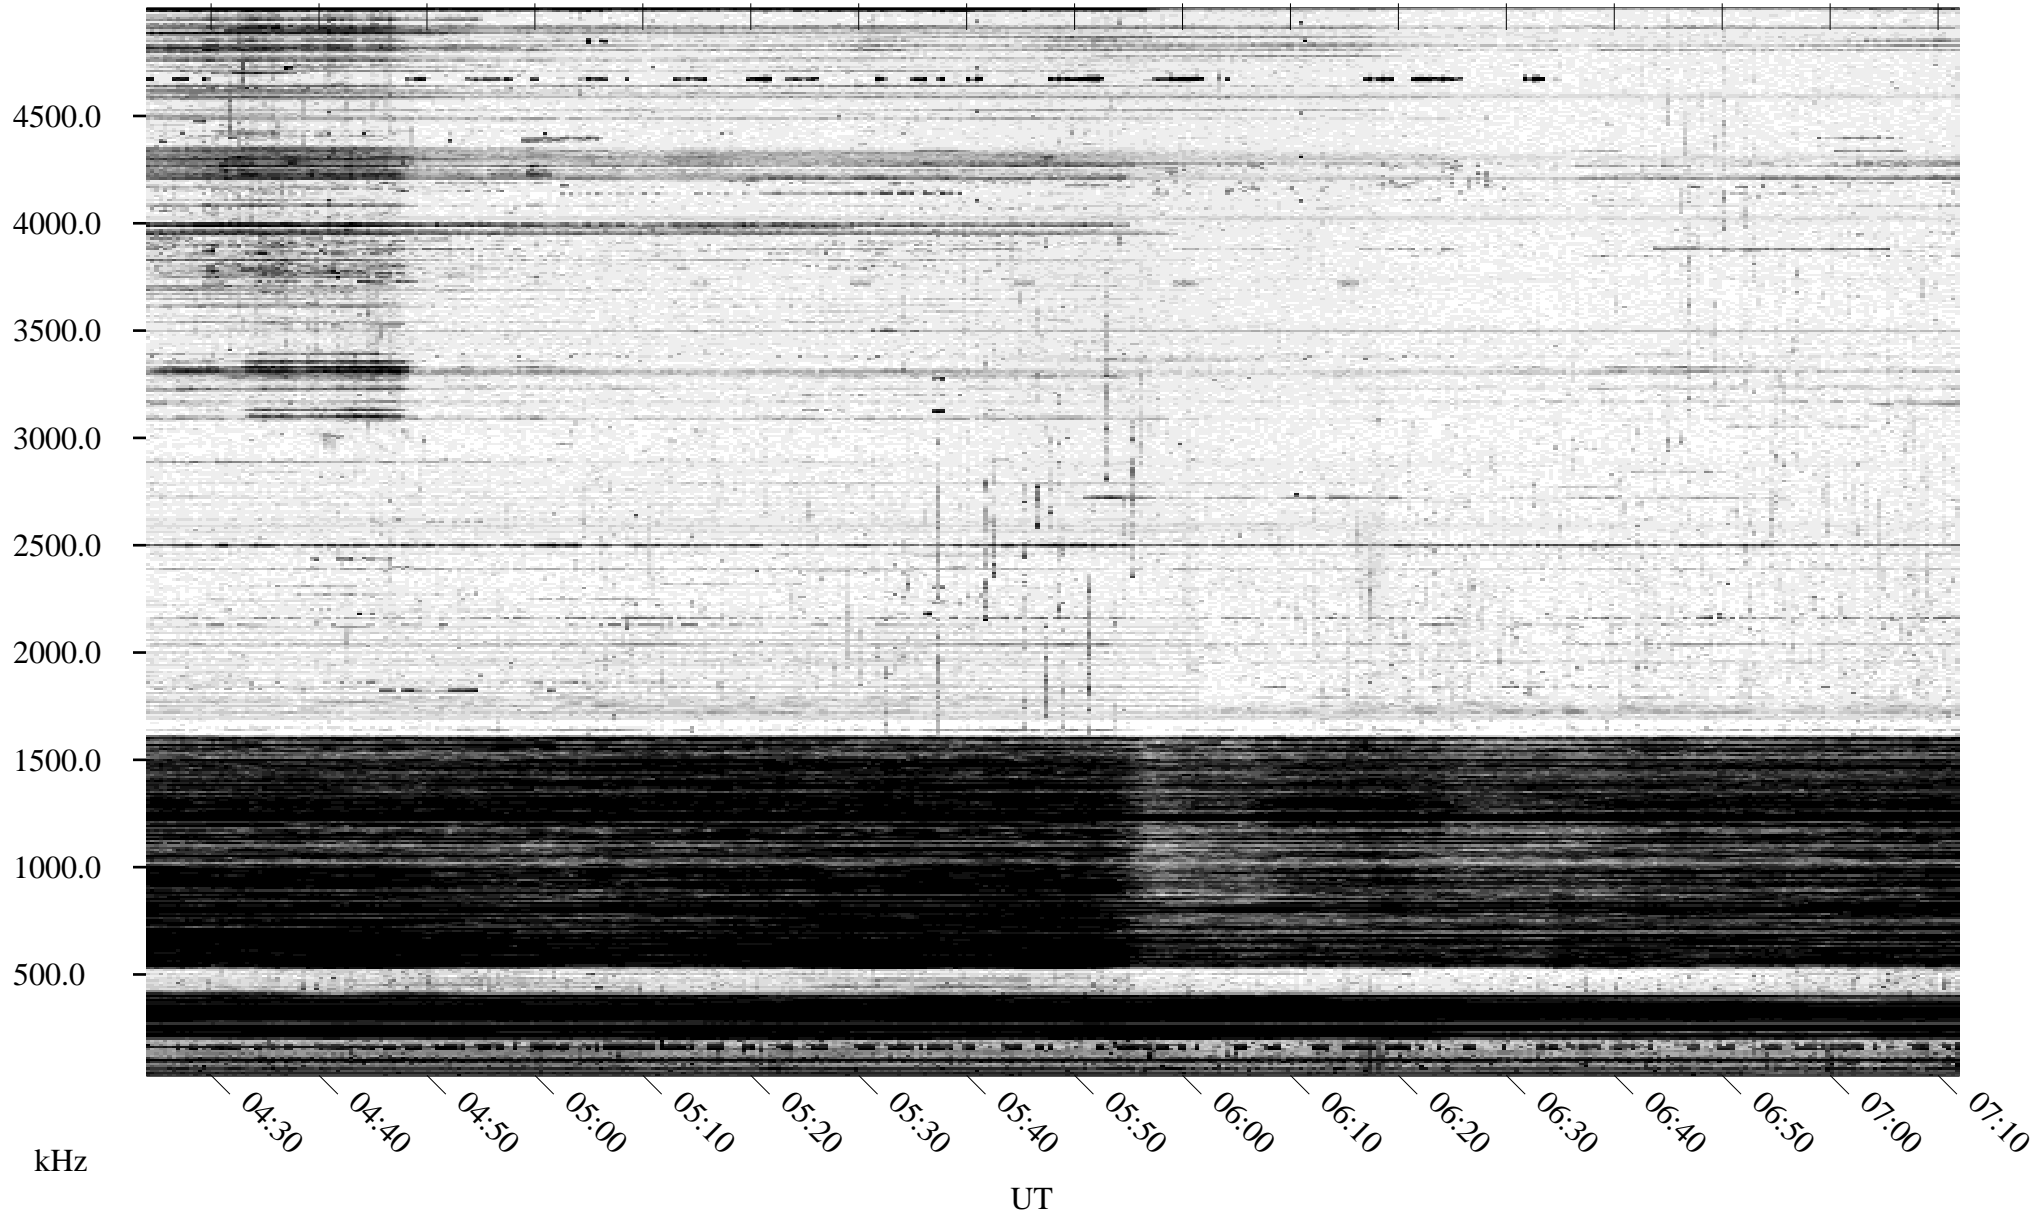

04/08/1996 Churchill, Manitoba

Linear Scale Black = 161 White = 15

ch960991.r00m max_12

Page 1

04/08/1996 Churchill, Manitoba

Linear Scale Black = 161 White = 15

ch960991.r00m max_12

Page 2

04/09/1996 Churchill, Manitoba

Linear Scale Black = 161 White = 15

ch960991.r00m max_12

Page 3

04/09/1996 Churchill, Manitoba

Linear Scale Black = 161 White = 15

ch960991.r00m max_12

Page 4

04/09/1996 Churchill, Manitoba

Linear Scale Black = 161 White = 15

ch960991.r00m max_12

Page 5

04/09/1996 Churchill, Manitoba

Linear Scale Black = 161 White = 15

ch960991.r00m max_12

Page 6

04/09/1996 Churchill, Manitoba

Linear Scale Black = 161 White = 15

ch96099l.r00m max_12

Page 7

04/09/1996 Churchill, Manitoba

Linear Scale Black = 161 White = 15

ch960991.r00m max_12

Page 8