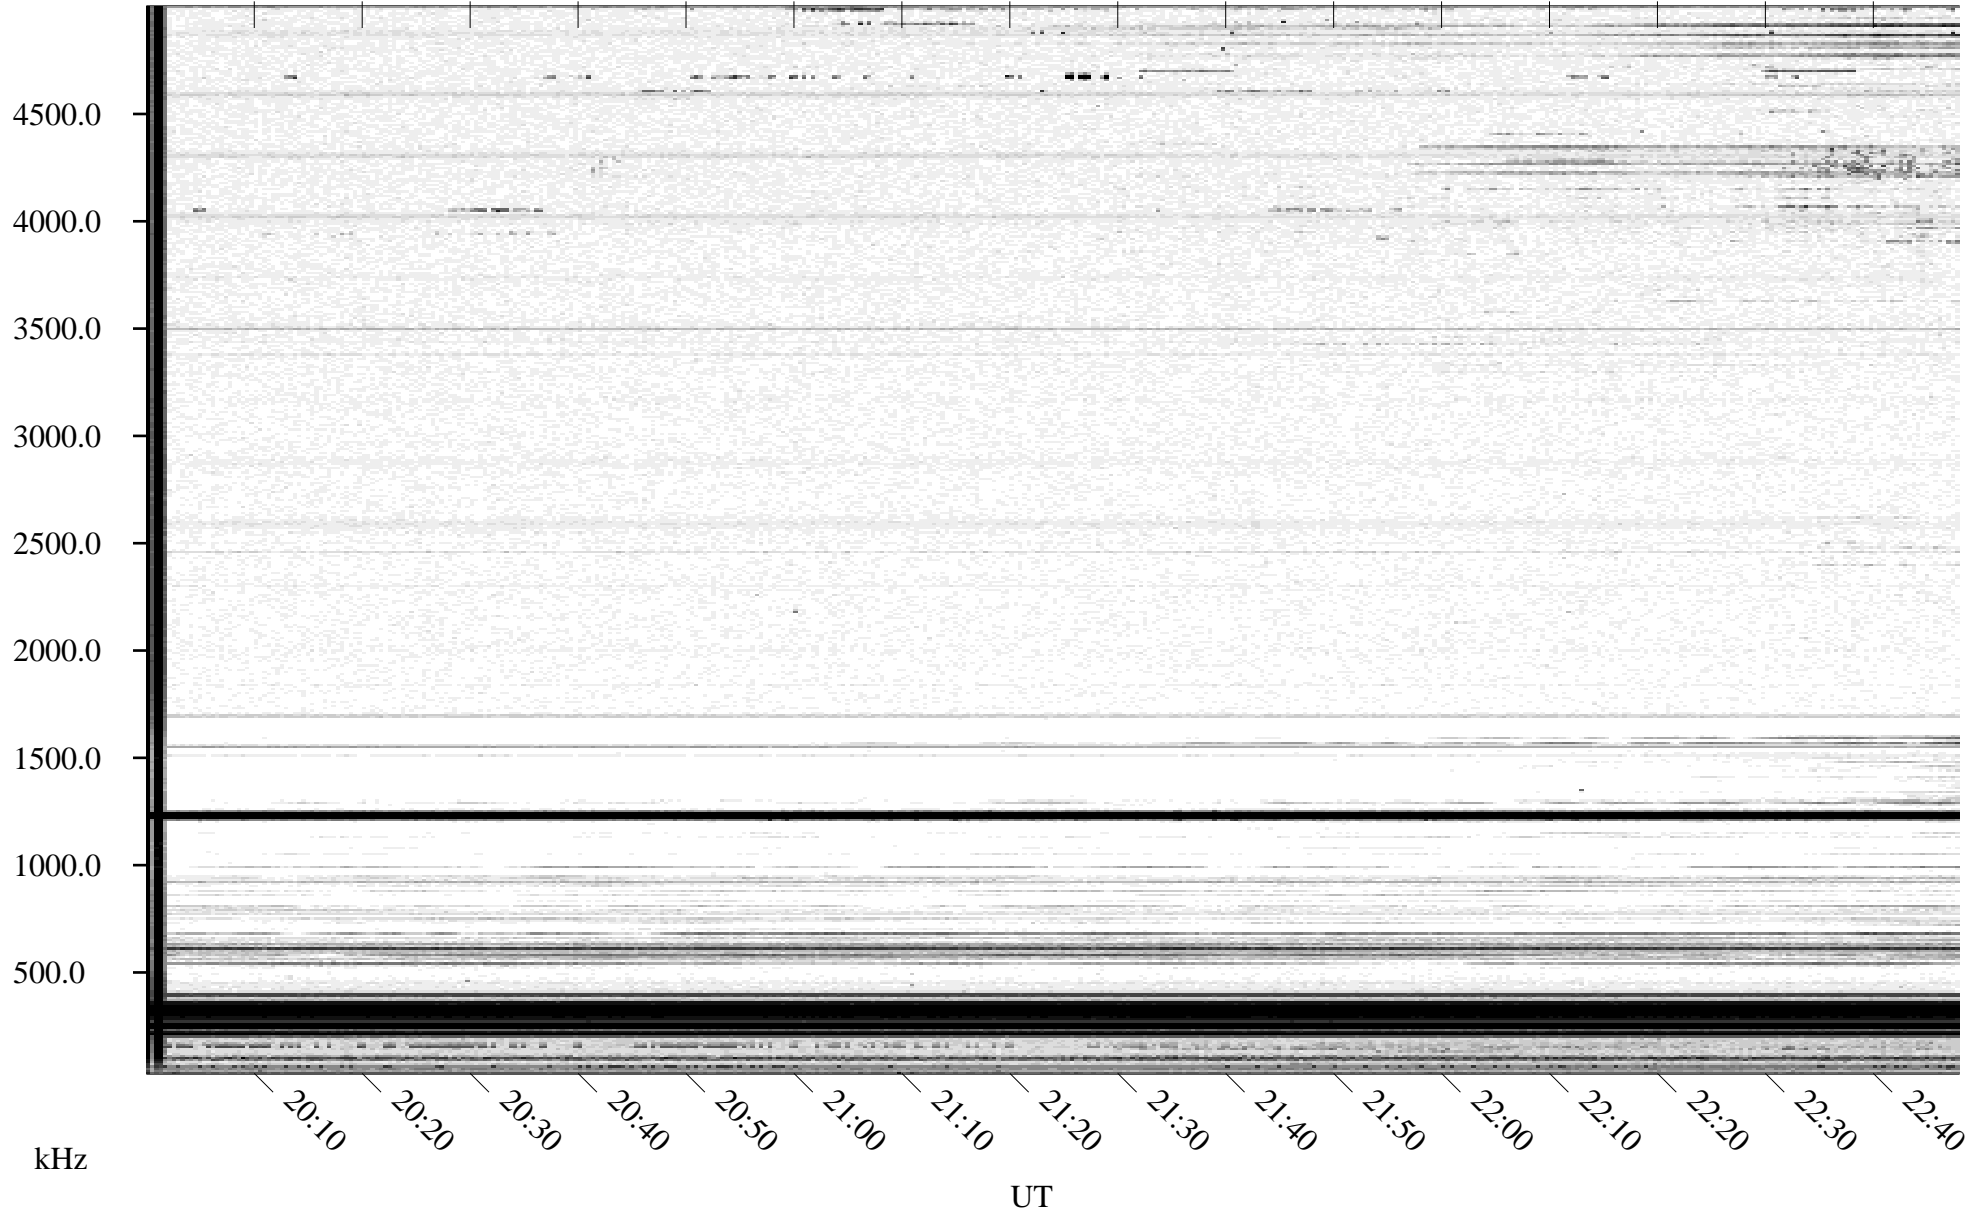

04/08/1996 Churchill, Manitoba

Linear Scale Black = 161 White = 15

ch960991.r00m max_12

Page 1

04/08/1996 Churchill, Manitoba

Linear Scale Black = 161 White = 15

ch960991.r00m max_12

Page 2

04/09/1996 Churchill, Manitoba

Linear Scale Black = 161 White = 15

ch960991.r00m max_12

Page 3

04/09/1996 Churchill, Manitoba

Linear Scale Black = 161 White = 15

ch960991.r00m max_12

Page 4

04/09/1996 Churchill, Manitoba

Linear Scale Black = 161 White = 15

ch960991.r00m max_12

Page 5

04/09/1996 Churchill, Manitoba

Linear Scale Black = 161 White = 15

ch960991.r00m max_12

Page 6

04/09/1996 Churchill, Manitoba

Linear Scale Black = 161 White = 15

ch96099l.r00m max_12

Page 7

04/09/1996 Churchill, Manitoba

Linear Scale Black = 161 White = 15

ch960991.r00m max_12

Page 8