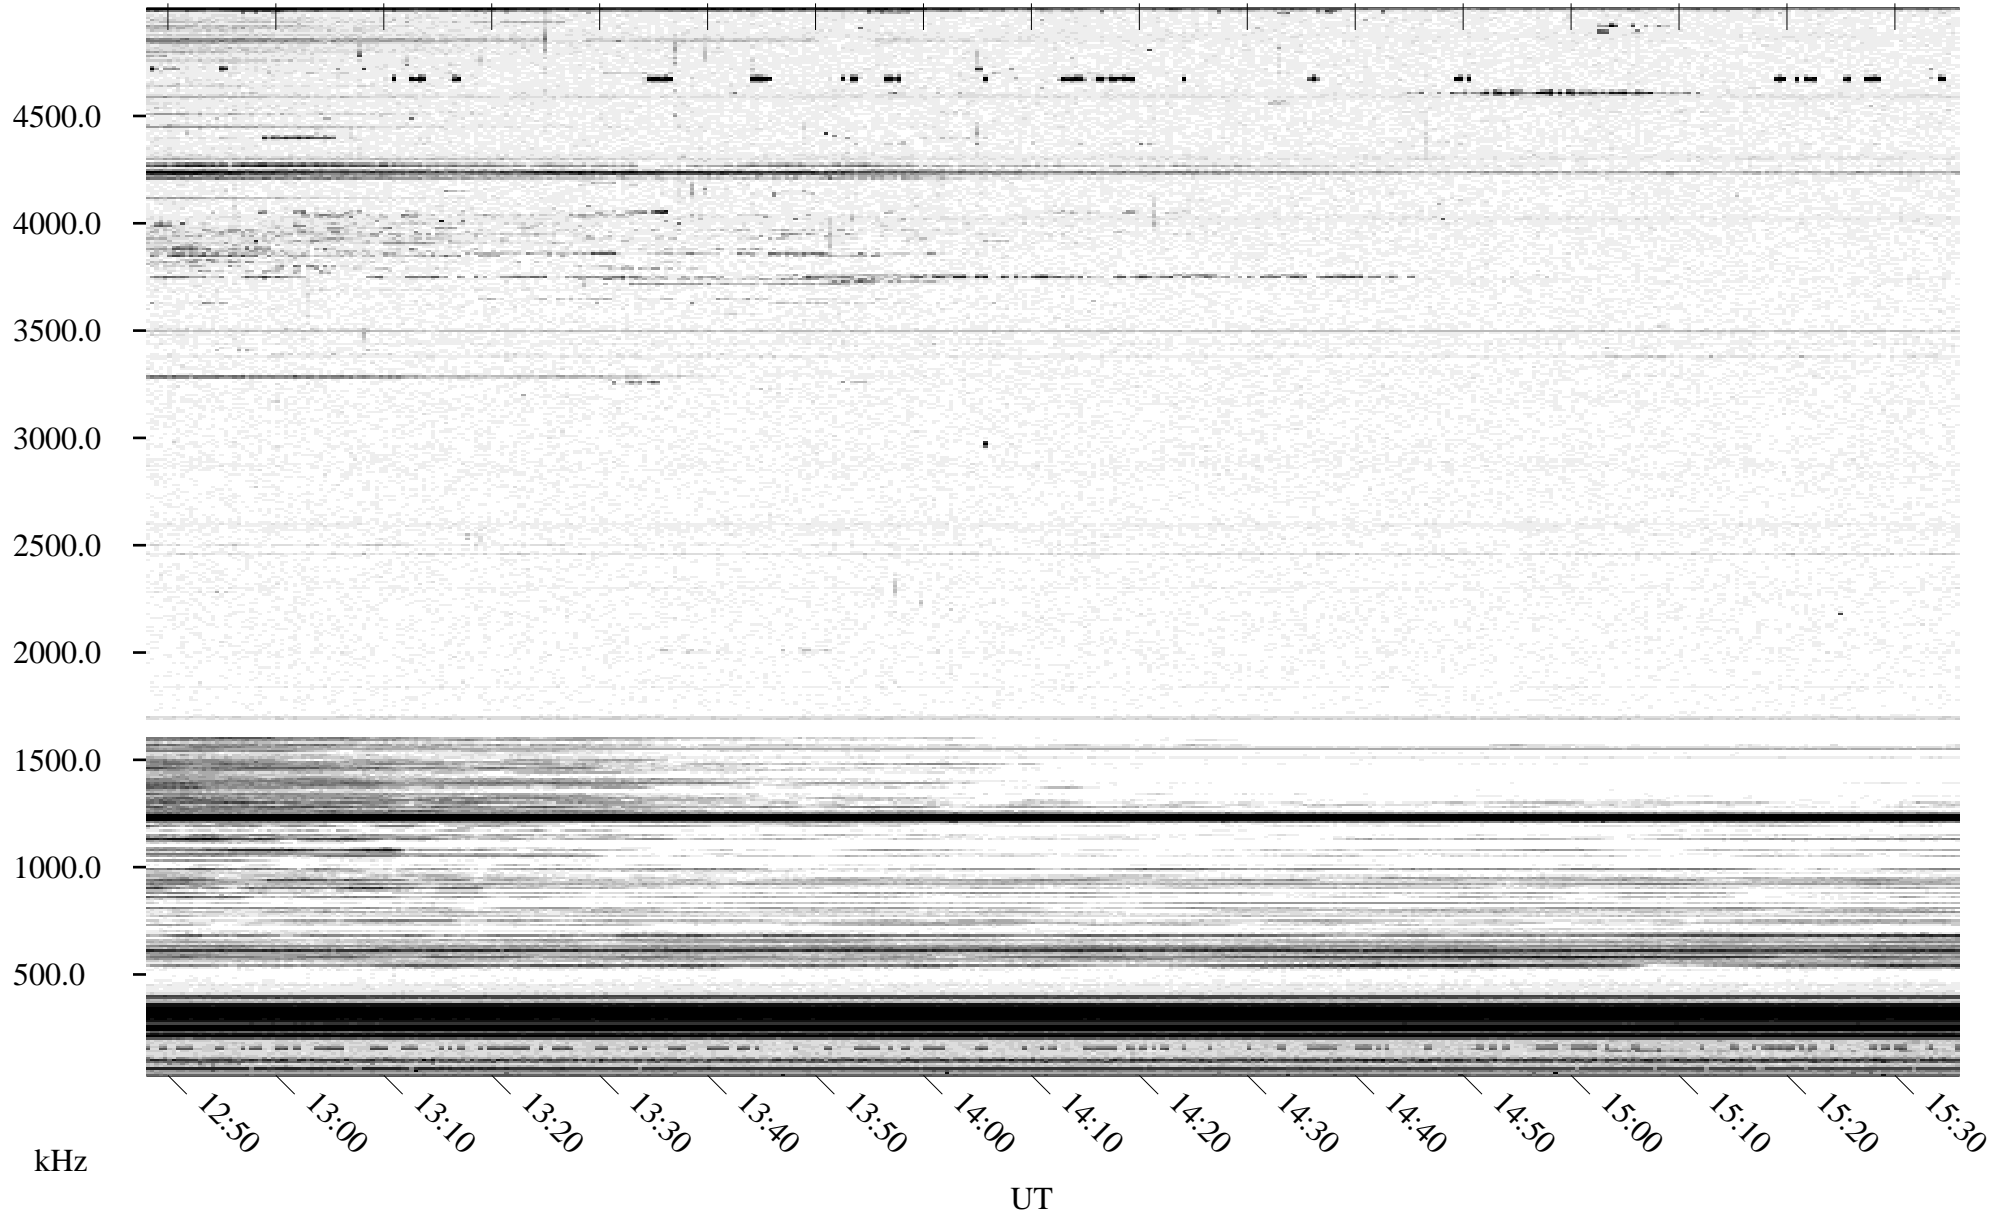

04/08/1996 Churchill, Manitoba

Linear Scale Black = 161 White = 15

ch960991.r00m max_12

Page 1

04/08/1996 Churchill, Manitoba

Linear Scale Black = 161 White = 15

ch960991.r00m max_12

Page 2

04/09/1996 Churchill, Manitoba

Linear Scale Black = 161 White = 15

ch960991.r00m max_12

Page 3

04/09/1996 Churchill, Manitoba

Linear Scale Black = 161 White = 15

ch960991.r00m max_12

Page 4

04/09/1996 Churchill, Manitoba

Linear Scale Black = 161 White = 15

ch960991.r00m max_12

Page 5

04/09/1996 Churchill, Manitoba

Linear Scale Black = 161 White = 15

ch960991.r00m max_12

Page 6

04/09/1996 Churchill, Manitoba

Linear Scale Black = 161 White = 15

ch96099l.r00m max_12

Page 7

04/09/1996 Churchill, Manitoba

Linear Scale Black = 161 White = 15

ch960991.r00m max_12

Page 8