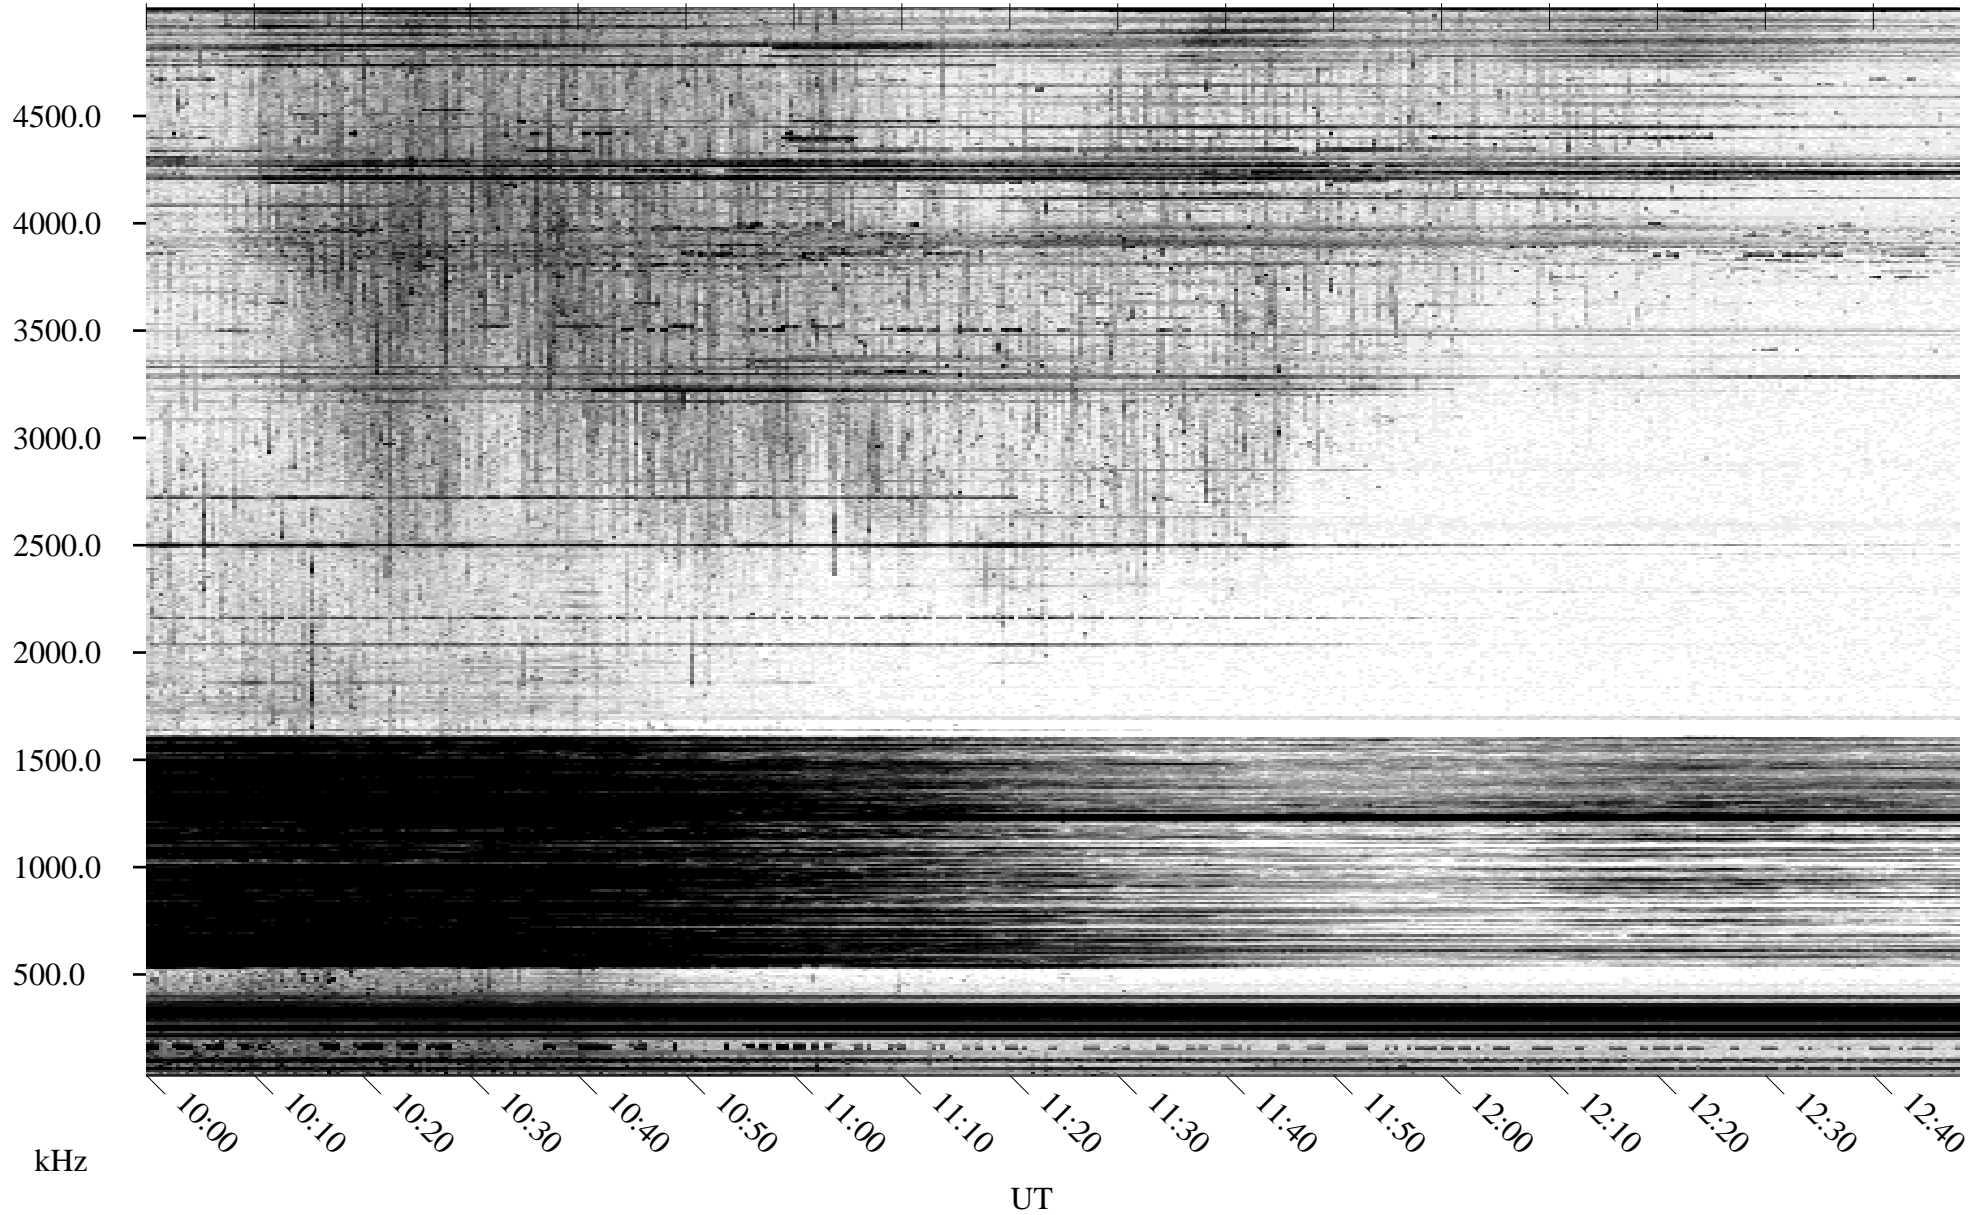

04/08/1996 Churchill, Manitoba

Linear Scale Black = 161 White = 15

ch960991.r00m max_12

Page 1

04/08/1996 Churchill, Manitoba

Linear Scale Black = 161 White = 15

ch960991.r00m max_12

Page 2

04/09/1996 Churchill, Manitoba

Linear Scale Black = 161 White = 15

ch960991.r00m max_12

Page 3

04/09/1996 Churchill, Manitoba

Linear Scale Black = 161 White = 15

ch960991.r00m max_12

Page 4

04/09/1996 Churchill, Manitoba

Linear Scale Black = 161 White = 15

ch960991.r00m max_12

Page 5

04/09/1996 Churchill, Manitoba

Linear Scale Black = 161 White = 15

ch960991.r00m max_12

Page 6

04/09/1996 Churchill, Manitoba

Linear Scale Black = 161 White = 15

ch96099l.r00m max_12

Page 7

04/09/1996 Churchill, Manitoba

Linear Scale Black = 161 White = 15

ch960991.r00m max_12

Page 8