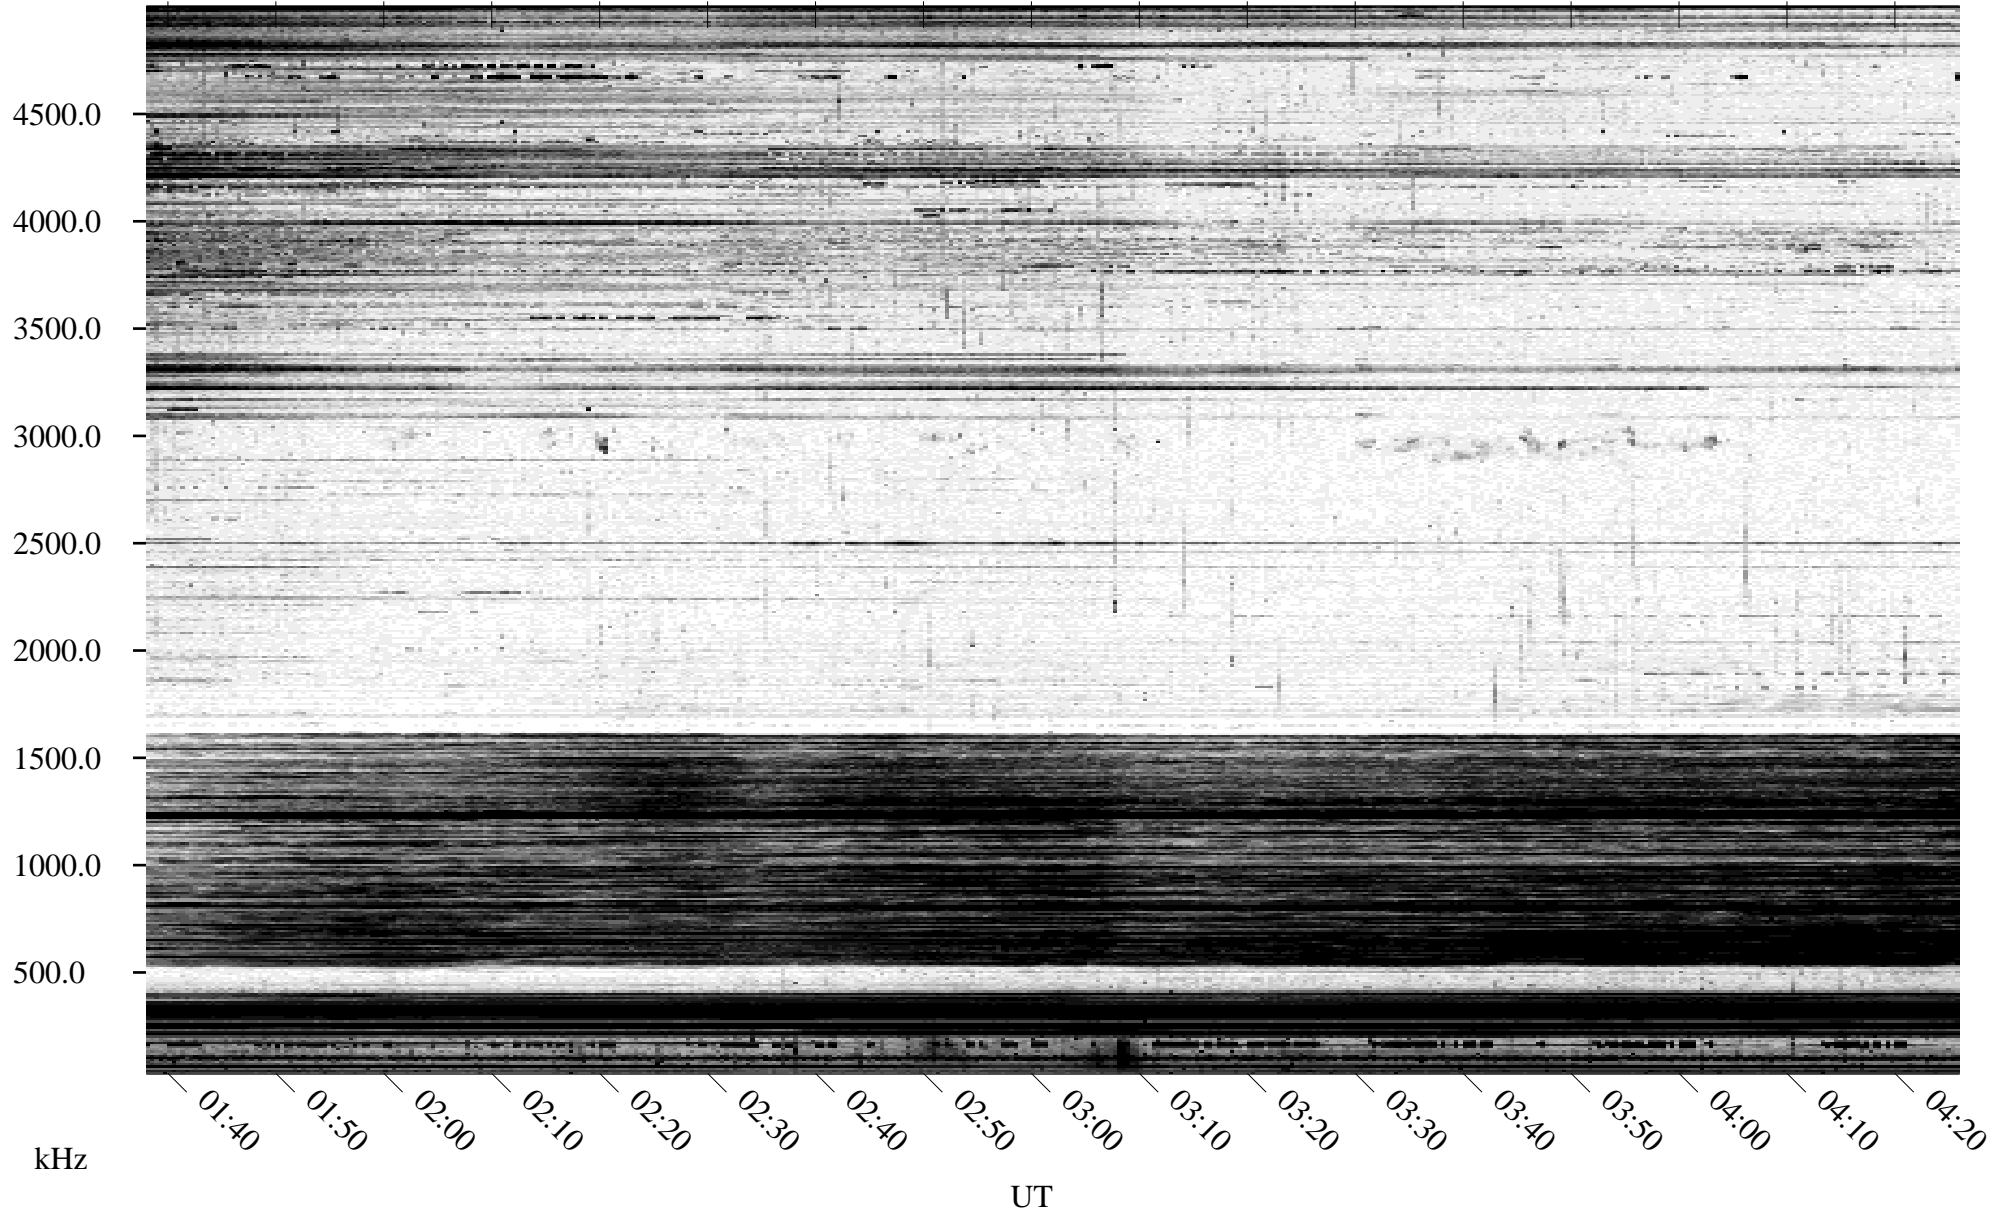

04/09/1996 Churchill, Manitoba

Linear Scale Black = 161 White = 15

ch96100l.r02m max_12

Page 1

04/10/1996 Churchill, Manitoba

Linear Scale Black = 161 White = 15

ch96100l.r02m max_12

Page 2

04/10/1996 Churchill, Manitoba

Linear Scale Black = 161 White = 15

ch96100l.r02m max_12

Page 3

04/10/1996 Churchill, Manitoba

Linear Scale Black = 161 White = 15

ch96100l.r02m max_12

Page 4

04/10/1996 Churchill, Manitoba

Linear Scale Black = 161 White = 15

ch96100l.r02m max_12

Page 5

04/10/1996 Churchill, Manitoba

Linear Scale Black = 161 White = 15

ch96100l.r02m max_12

Page 6

04/10/1996 Churchill, Manitoba

Linear Scale Black = 161 White = 15

ch96100l.r02m max_12