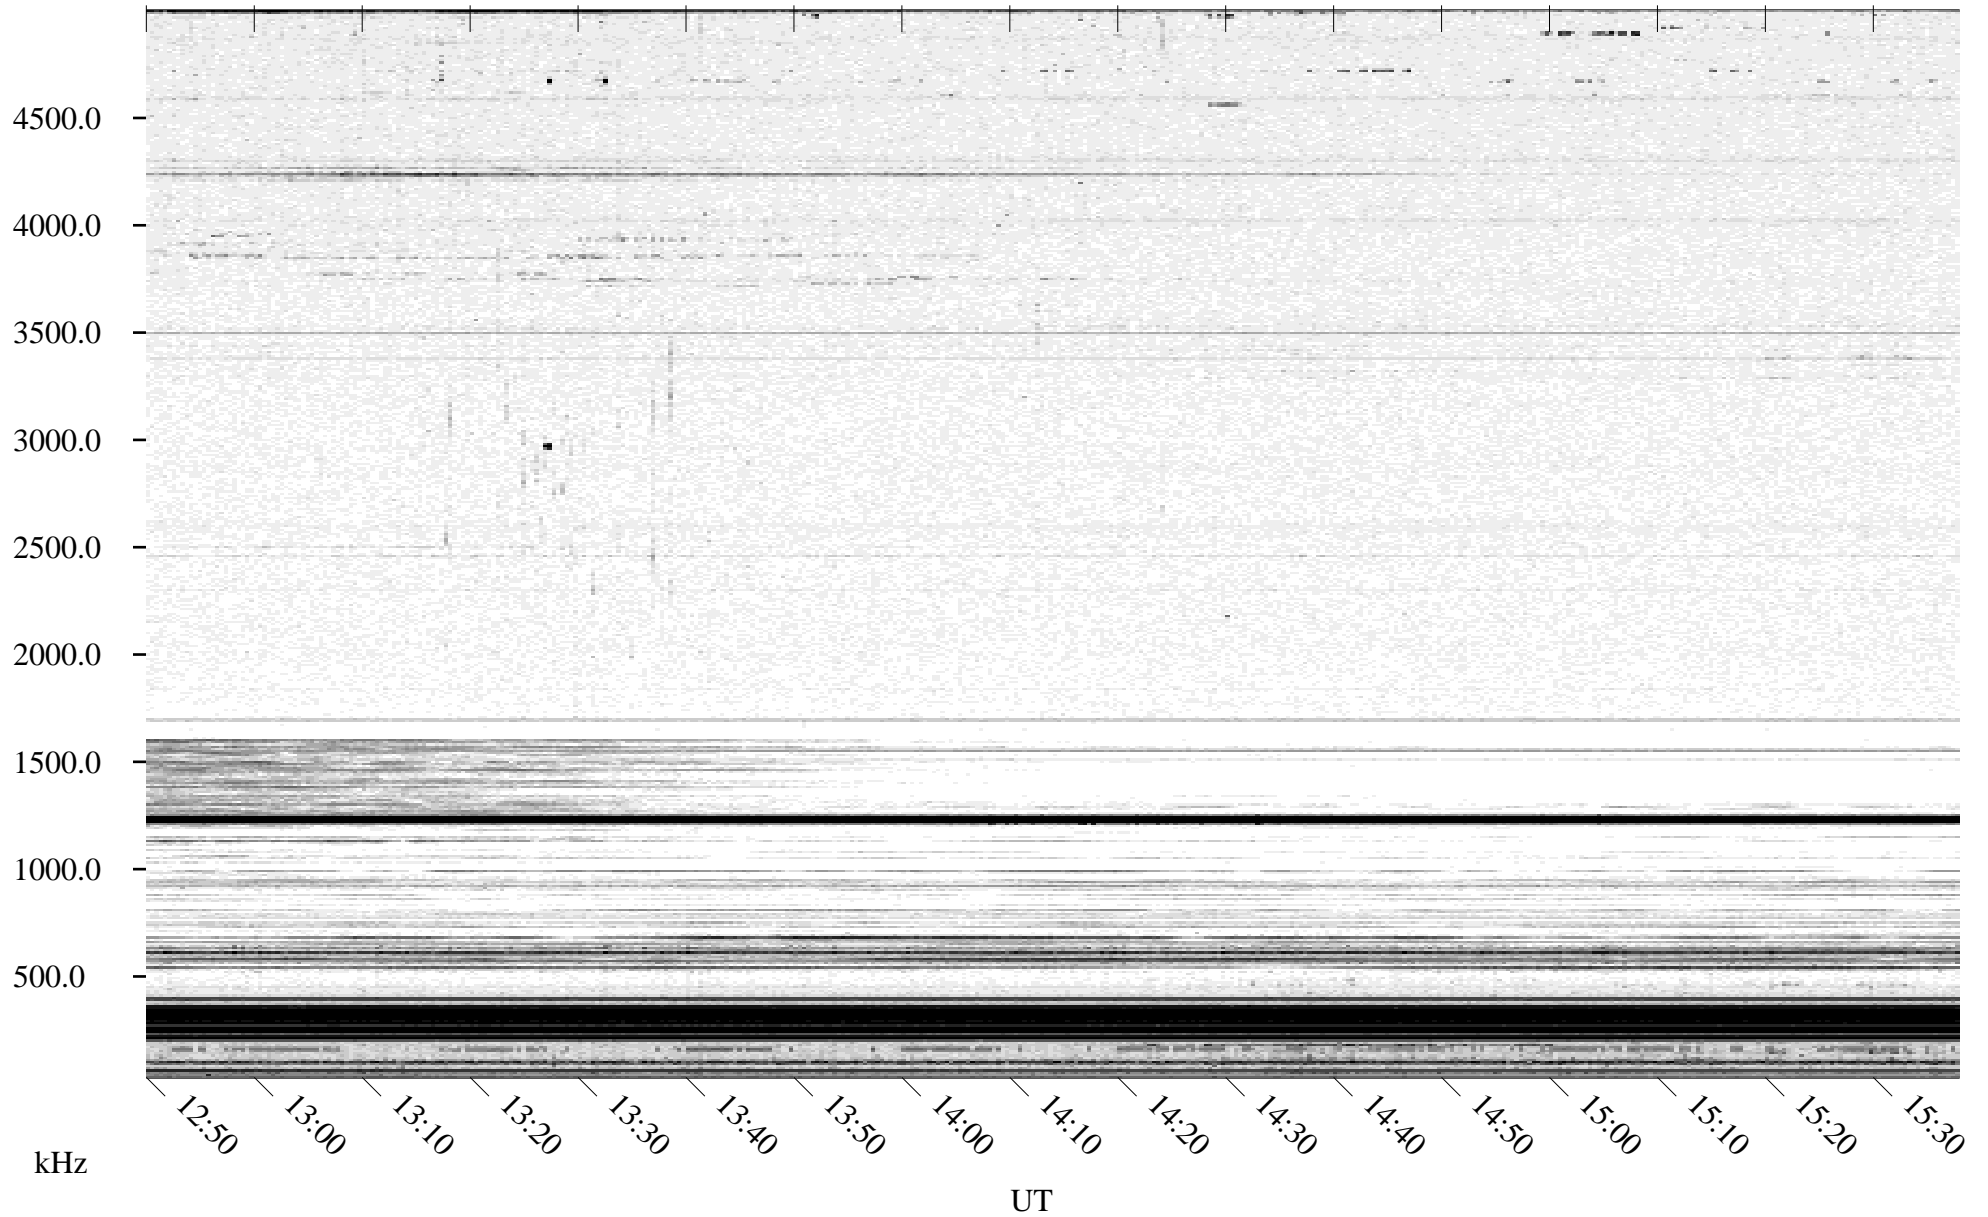

04/09/1996 Churchill, Manitoba

Linear Scale Black = 161 White = 15

ch96100l.r02m max_12

Page 1

04/10/1996 Churchill, Manitoba

Linear Scale Black = 161 White = 15

ch96100l.r02m max_12

Page 2

04/10/1996 Churchill, Manitoba

Linear Scale Black = 161 White = 15

ch96100l.r02m max_12

Page 3

04/10/1996 Churchill, Manitoba

Linear Scale Black = 161 White = 15

ch96100l.r02m max_12

Page 4

04/10/1996 Churchill, Manitoba

Linear Scale Black = 161 White = 15

ch96100l.r02m max_12

Page 5

04/10/1996 Churchill, Manitoba

Linear Scale Black = 161 White = 15

ch96100l.r02m max_12

Page 6

04/10/1996 Churchill, Manitoba

Linear Scale Black = 161 White = 15

ch96100l.r02m max_12