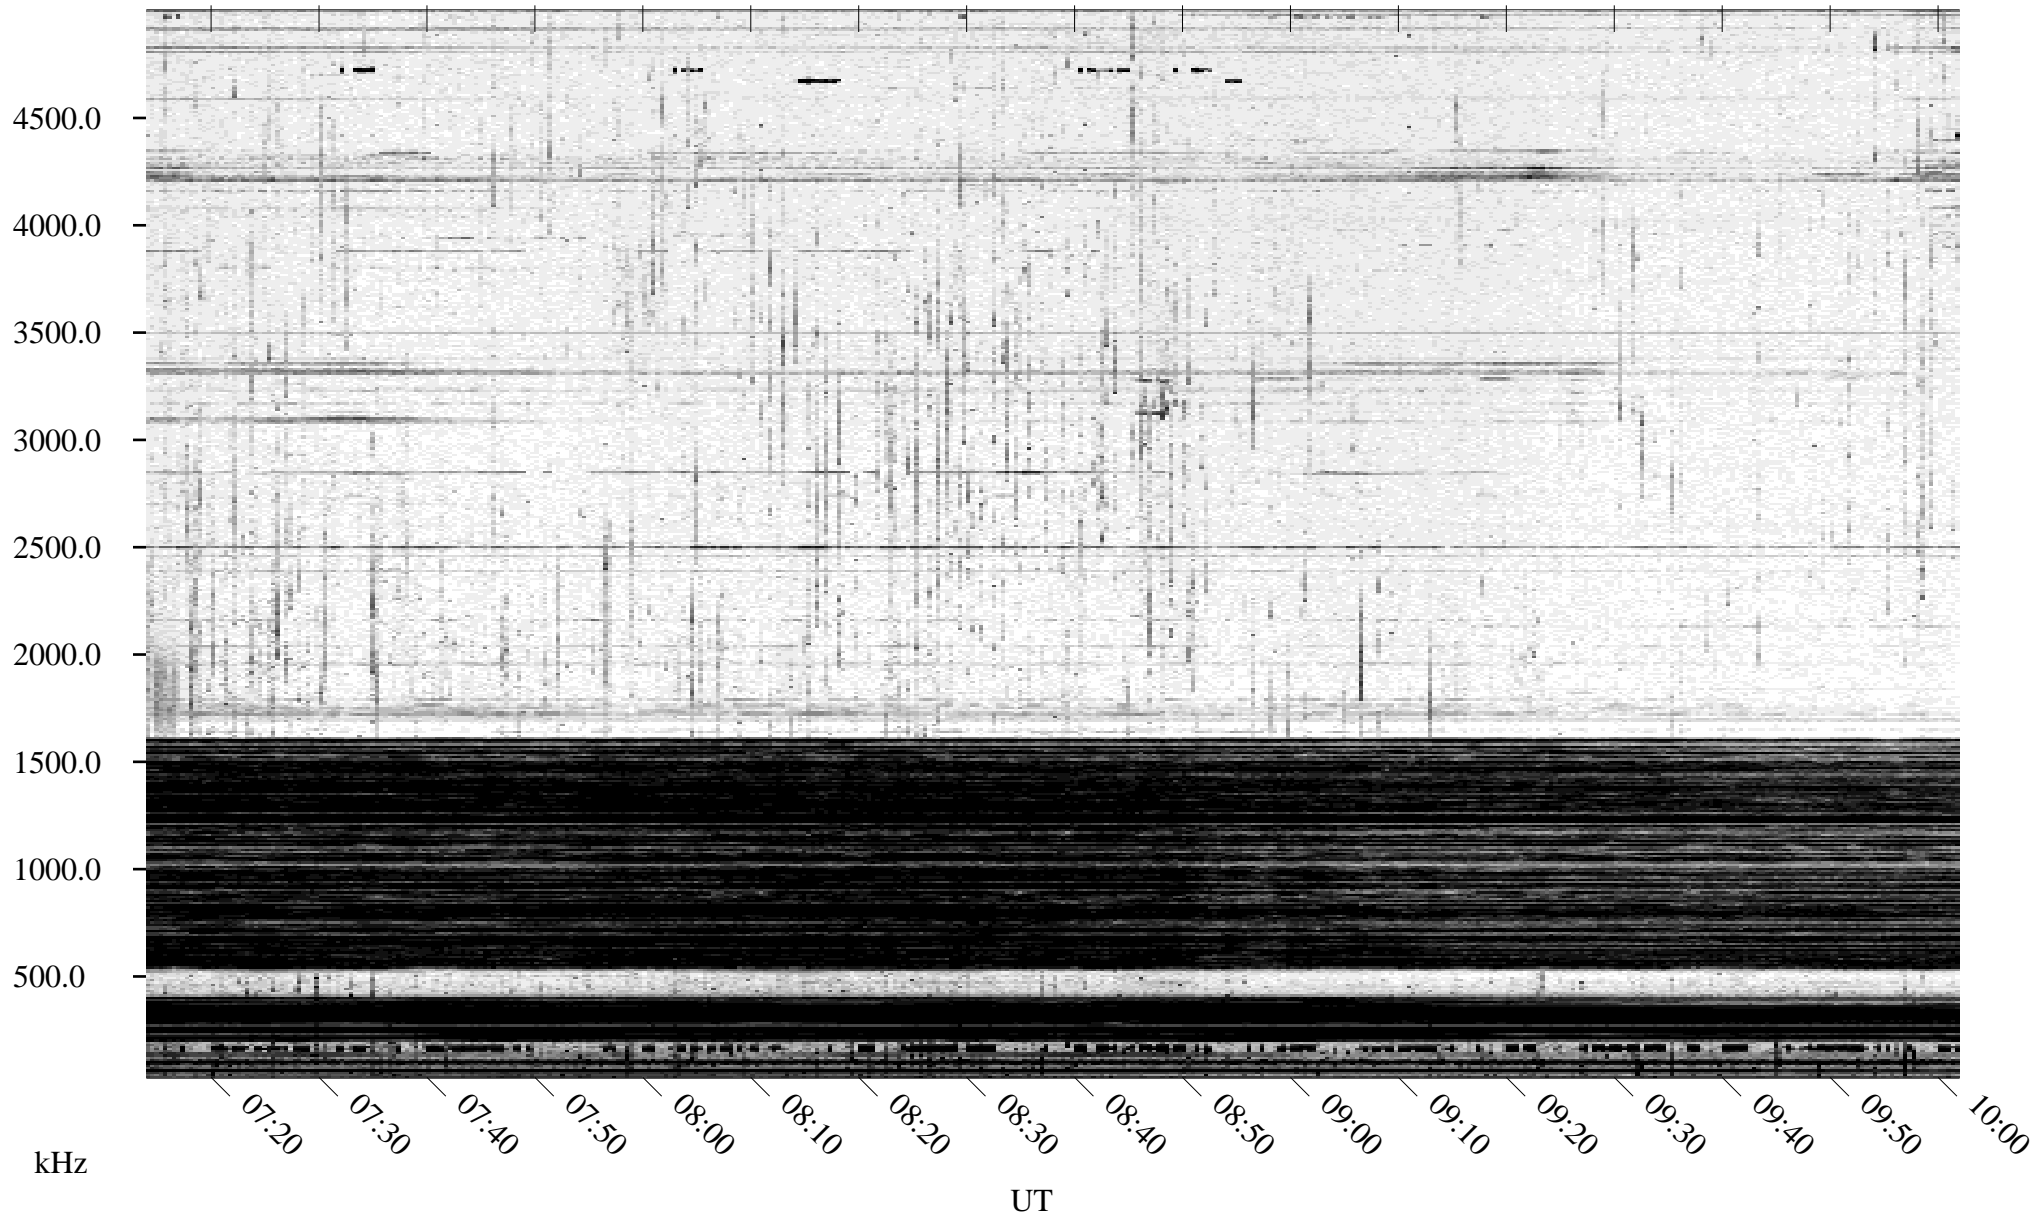

04/09/1996 Churchill, Manitoba

Linear Scale Black = 161 White = 15

ch96100l.r02m max_12

Page 1

04/10/1996 Churchill, Manitoba

Linear Scale Black = 161 White = 15

ch96100l.r02m max_12

Page 2

04/10/1996 Churchill, Manitoba

Linear Scale Black = 161 White = 15

ch96100l.r02m max_12

Page 3

04/10/1996 Churchill, Manitoba

Linear Scale Black = 161 White = 15

ch96100l.r02m max_12

Page 4

04/10/1996 Churchill, Manitoba

Linear Scale Black = 161 White = 15

ch96100l.r02m max_12

Page 5

04/10/1996 Churchill, Manitoba

Linear Scale Black = 161 White = 15

ch96100l.r02m max_12

Page 6

04/10/1996 Churchill, Manitoba

Linear Scale Black = 161 White = 15

ch96100l.r02m max_12