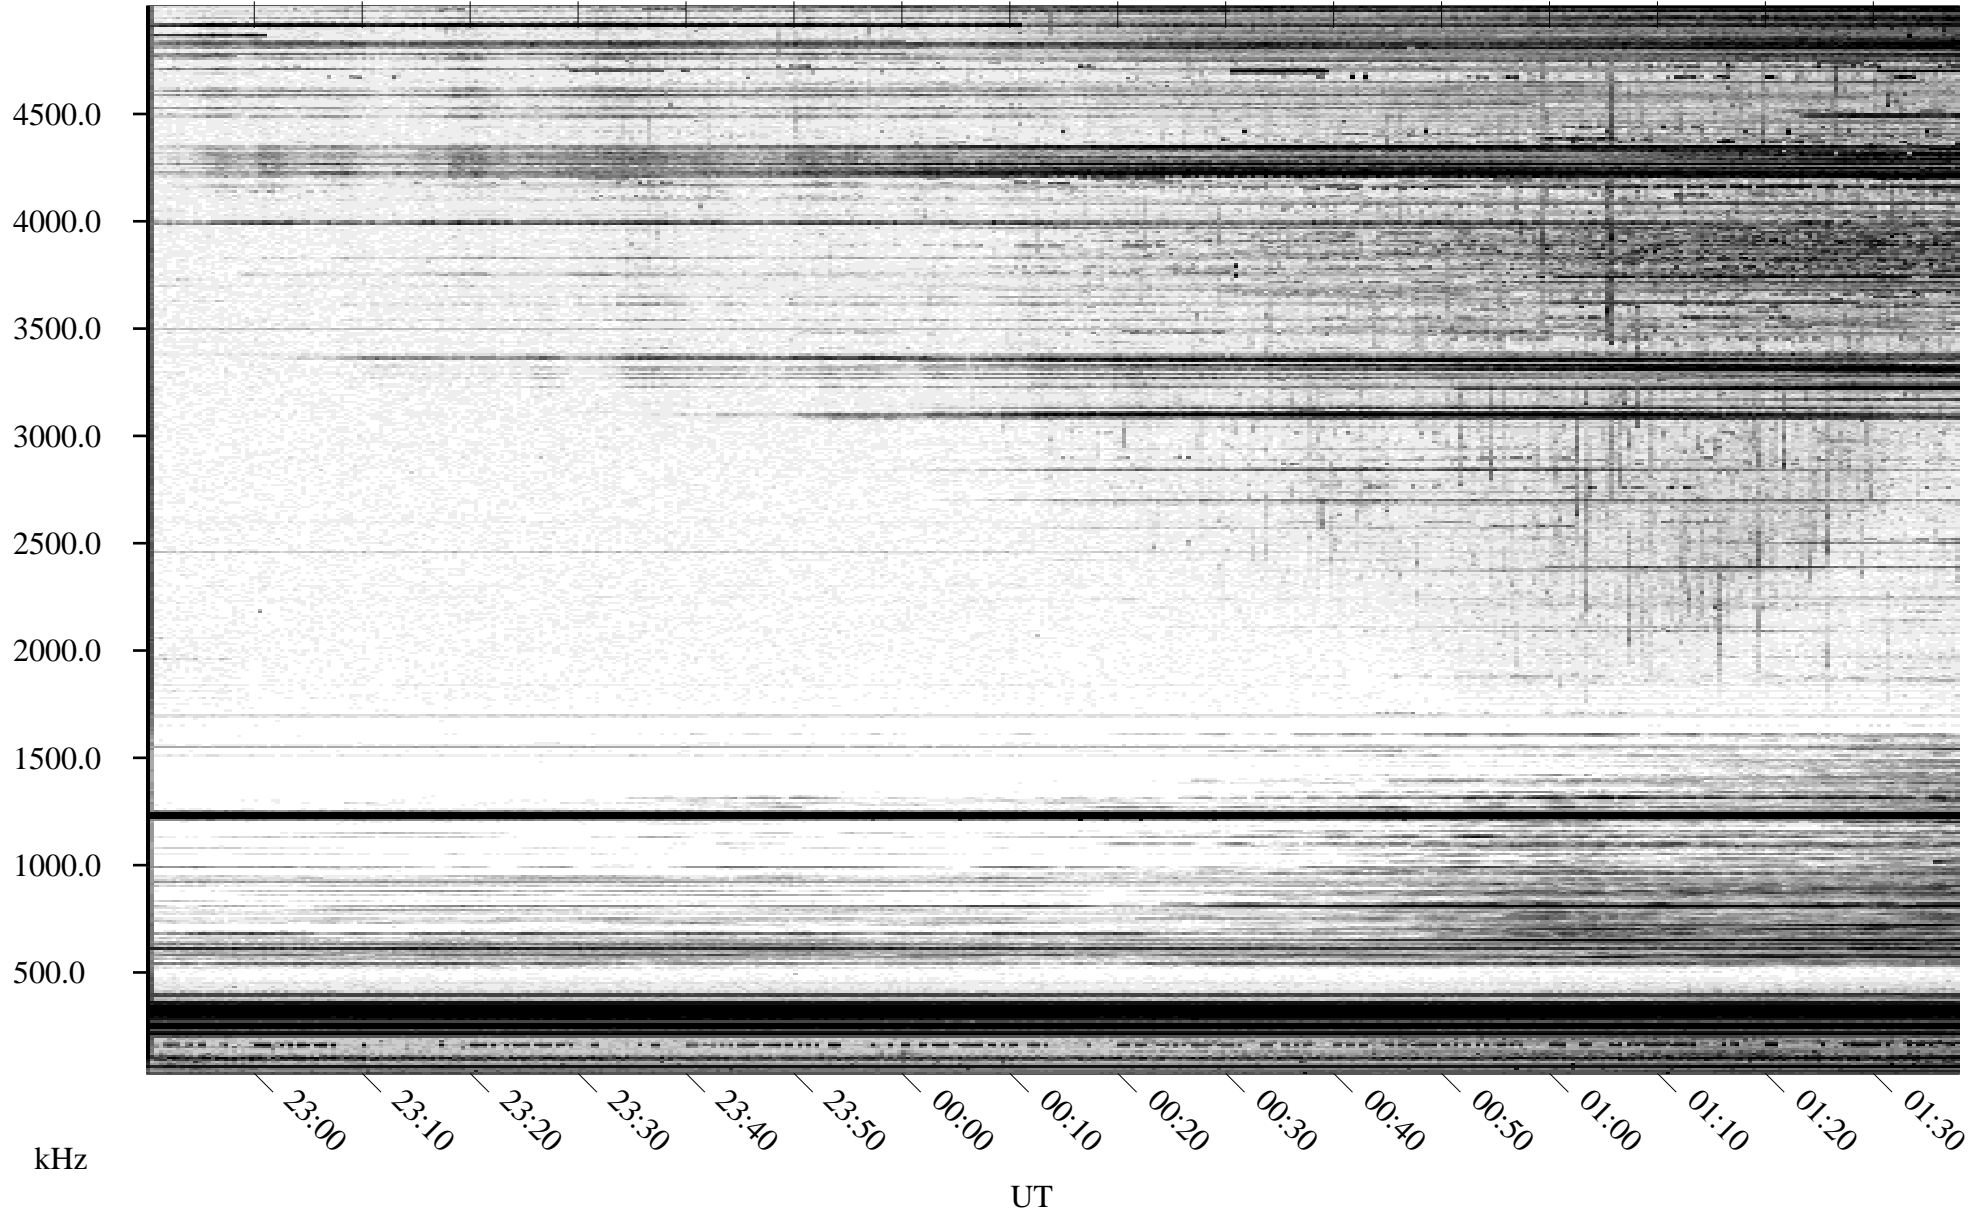

04/09/1996 Churchill, Manitoba

Linear Scale Black = 161 White = 15

ch96100l.r02m max_12

Page 1

04/10/1996 Churchill, Manitoba

Linear Scale Black = 161 White = 15

ch96100l.r02m max_12

Page 2

04/10/1996 Churchill, Manitoba

Linear Scale Black = 161 White = 15

ch96100l.r02m max_12

Page 3

04/10/1996 Churchill, Manitoba

Linear Scale Black = 161 White = 15

ch96100l.r02m max_12

Page 4

04/10/1996 Churchill, Manitoba

Linear Scale Black = 161 White = 15

ch96100l.r02m max_12

Page 5

04/10/1996 Churchill, Manitoba

Linear Scale Black = 161 White = 15

ch96100l.r02m max_12

Page 6

04/10/1996 Churchill, Manitoba

Linear Scale Black = 161 White = 15

ch96100l.r02m max_12