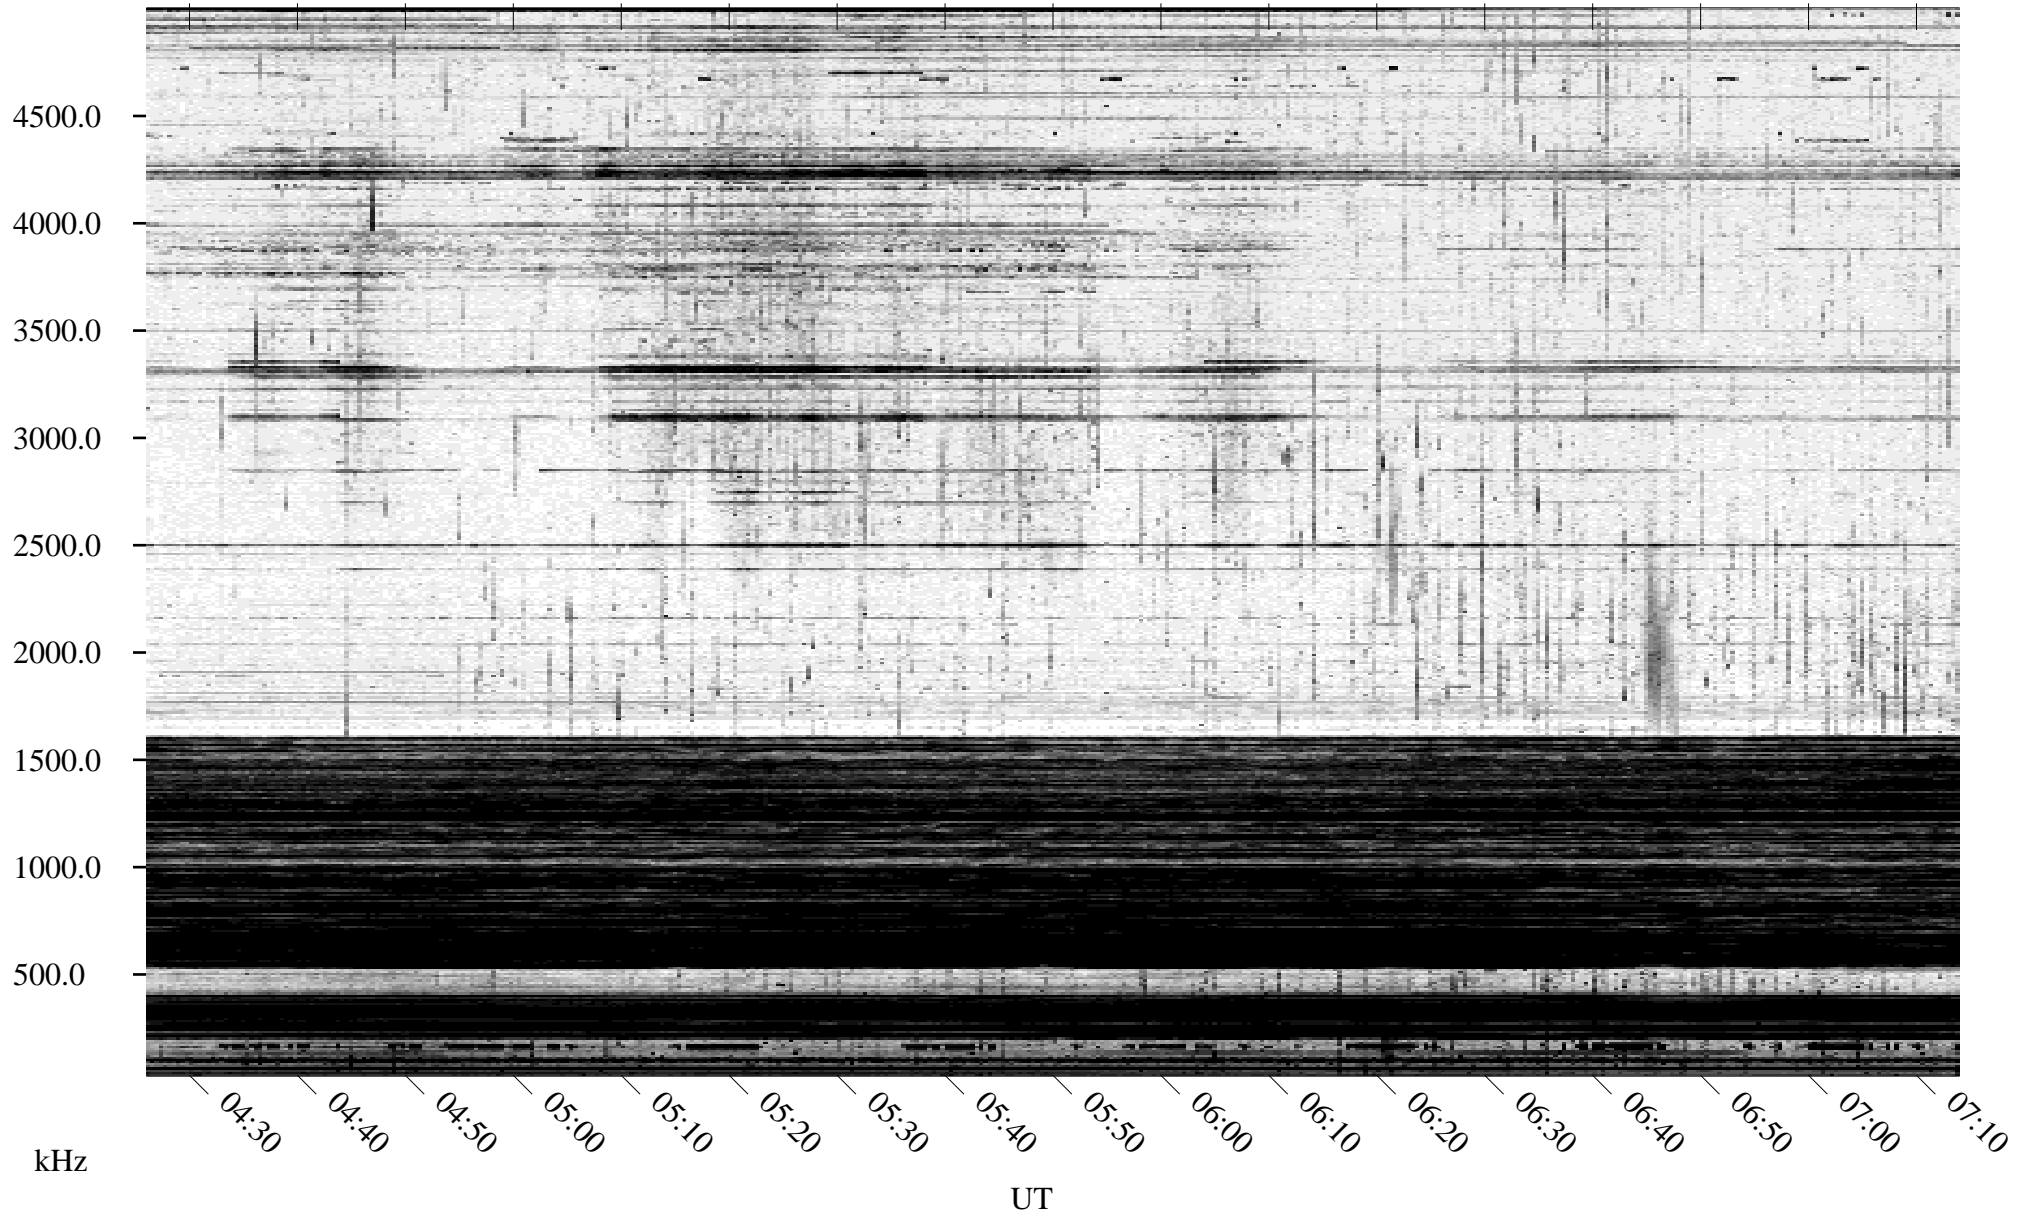

04/09/1996 Churchill, Manitoba

Linear Scale Black = 161 White = 15

ch96100l.r02m max_12

Page 1

04/10/1996 Churchill, Manitoba

Linear Scale Black = 161 White = 15

ch96100l.r02m max_12

Page 2

04/10/1996 Churchill, Manitoba

Linear Scale Black = 161 White = 15

ch96100l.r02m max_12

Page 3

04/10/1996 Churchill, Manitoba

Linear Scale Black = 161 White = 15

ch96100l.r02m max_12

Page 4

04/10/1996 Churchill, Manitoba

Linear Scale Black = 161 White = 15

ch96100l.r02m max_12

Page 5

04/10/1996 Churchill, Manitoba

Linear Scale Black = 161 White = 15

ch96100l.r02m max_12

Page 6

04/10/1996 Churchill, Manitoba

Linear Scale Black = 161 White = 15

ch96100l.r02m max_12