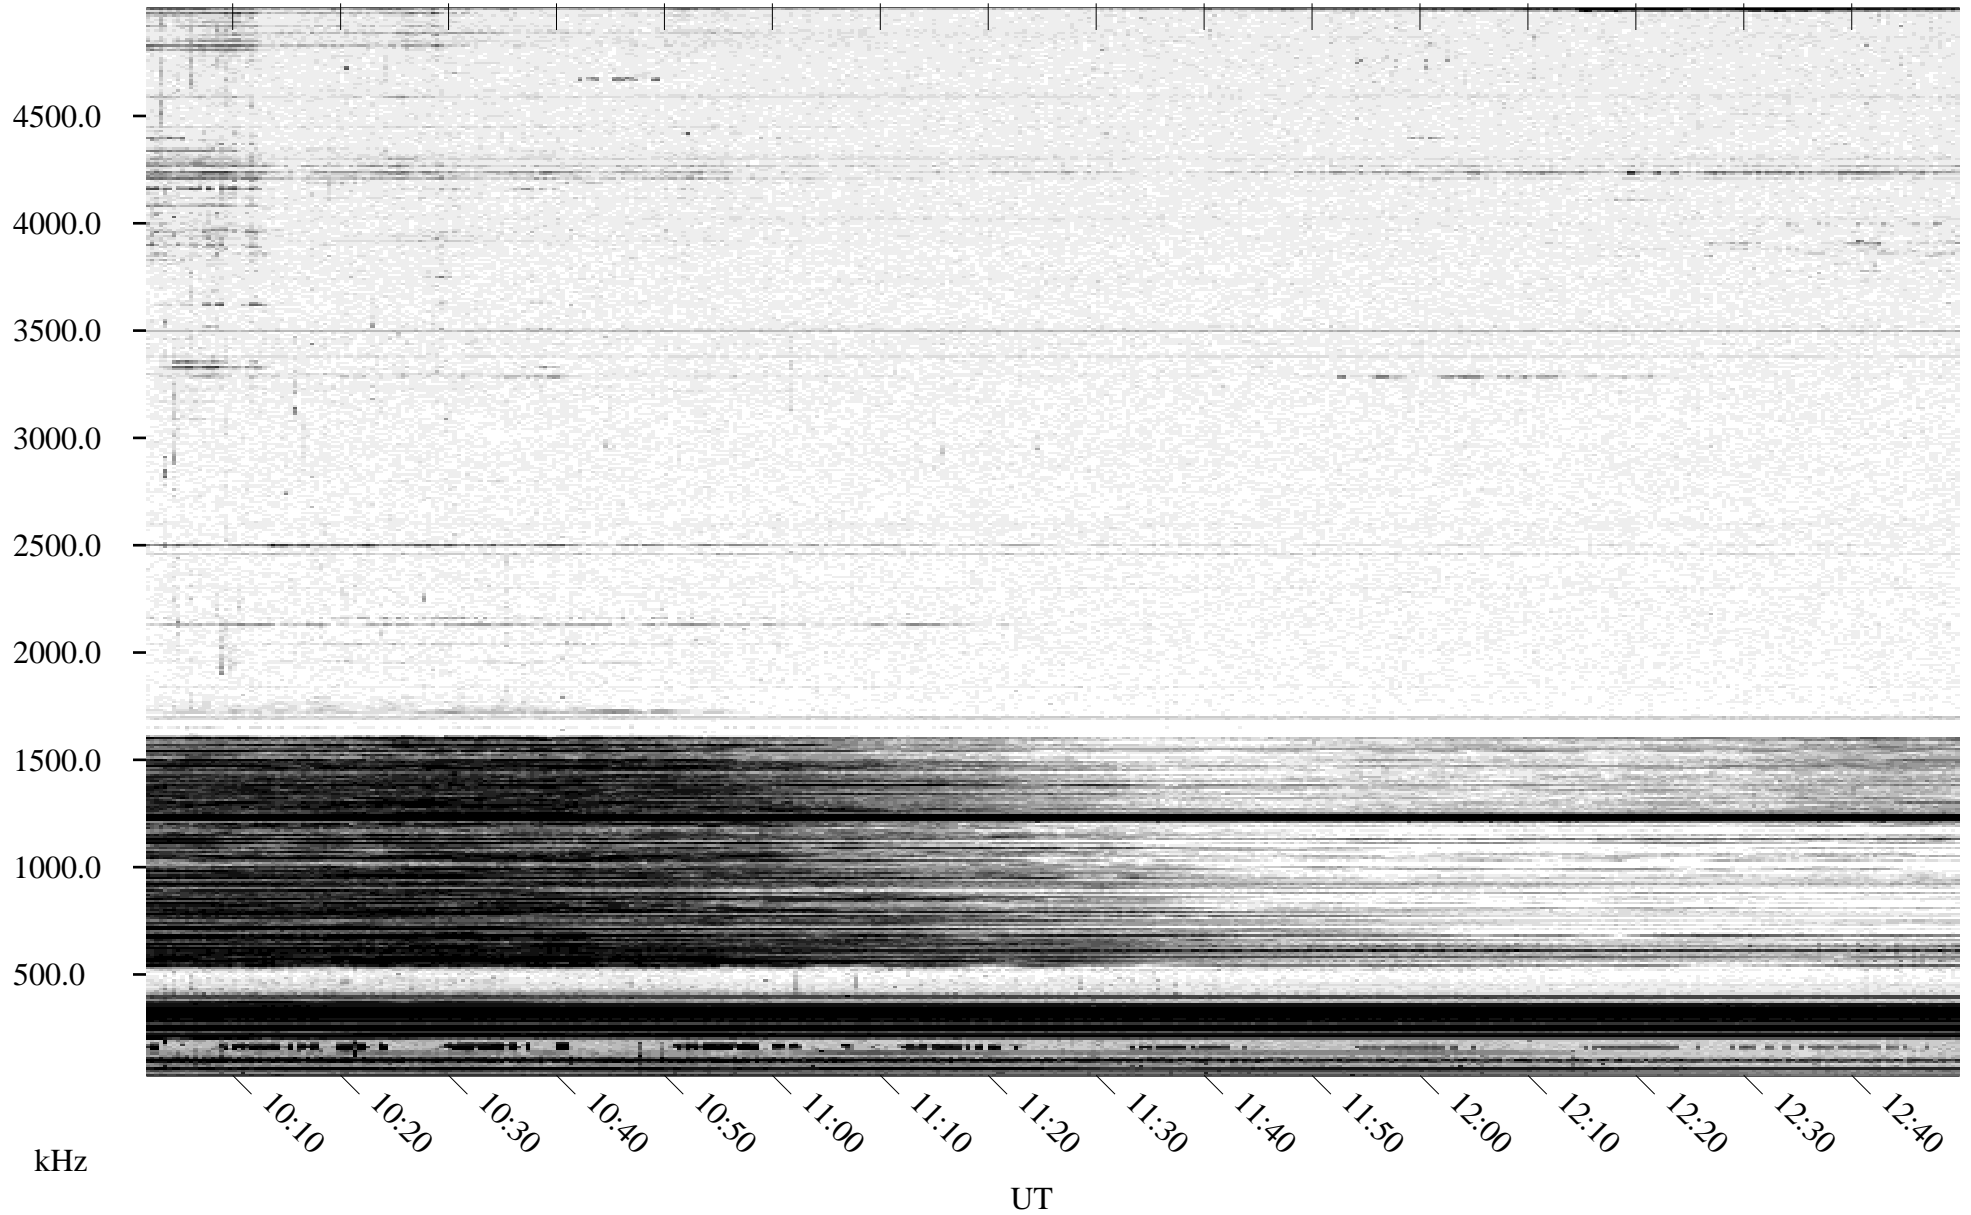

04/09/1996 Churchill, Manitoba

Linear Scale Black = 161 White = 15

ch96100l.r02m max_12

Page 1

04/10/1996 Churchill, Manitoba

Linear Scale Black = 161 White = 15

ch96100l.r02m max_12

Page 2

04/10/1996 Churchill, Manitoba

Linear Scale Black = 161 White = 15

ch96100l.r02m max_12

Page 3

04/10/1996 Churchill, Manitoba

Linear Scale Black = 161 White = 15

ch96100l.r02m max_12

Page 4

04/10/1996 Churchill, Manitoba

Linear Scale Black = 161 White = 15

ch96100l.r02m max_12

Page 5

04/10/1996 Churchill, Manitoba

Linear Scale Black = 161 White = 15

ch96100l.r02m max_12

Page 6

04/10/1996 Churchill, Manitoba

Linear Scale Black = 161 White = 15

ch96100l.r02m max_12