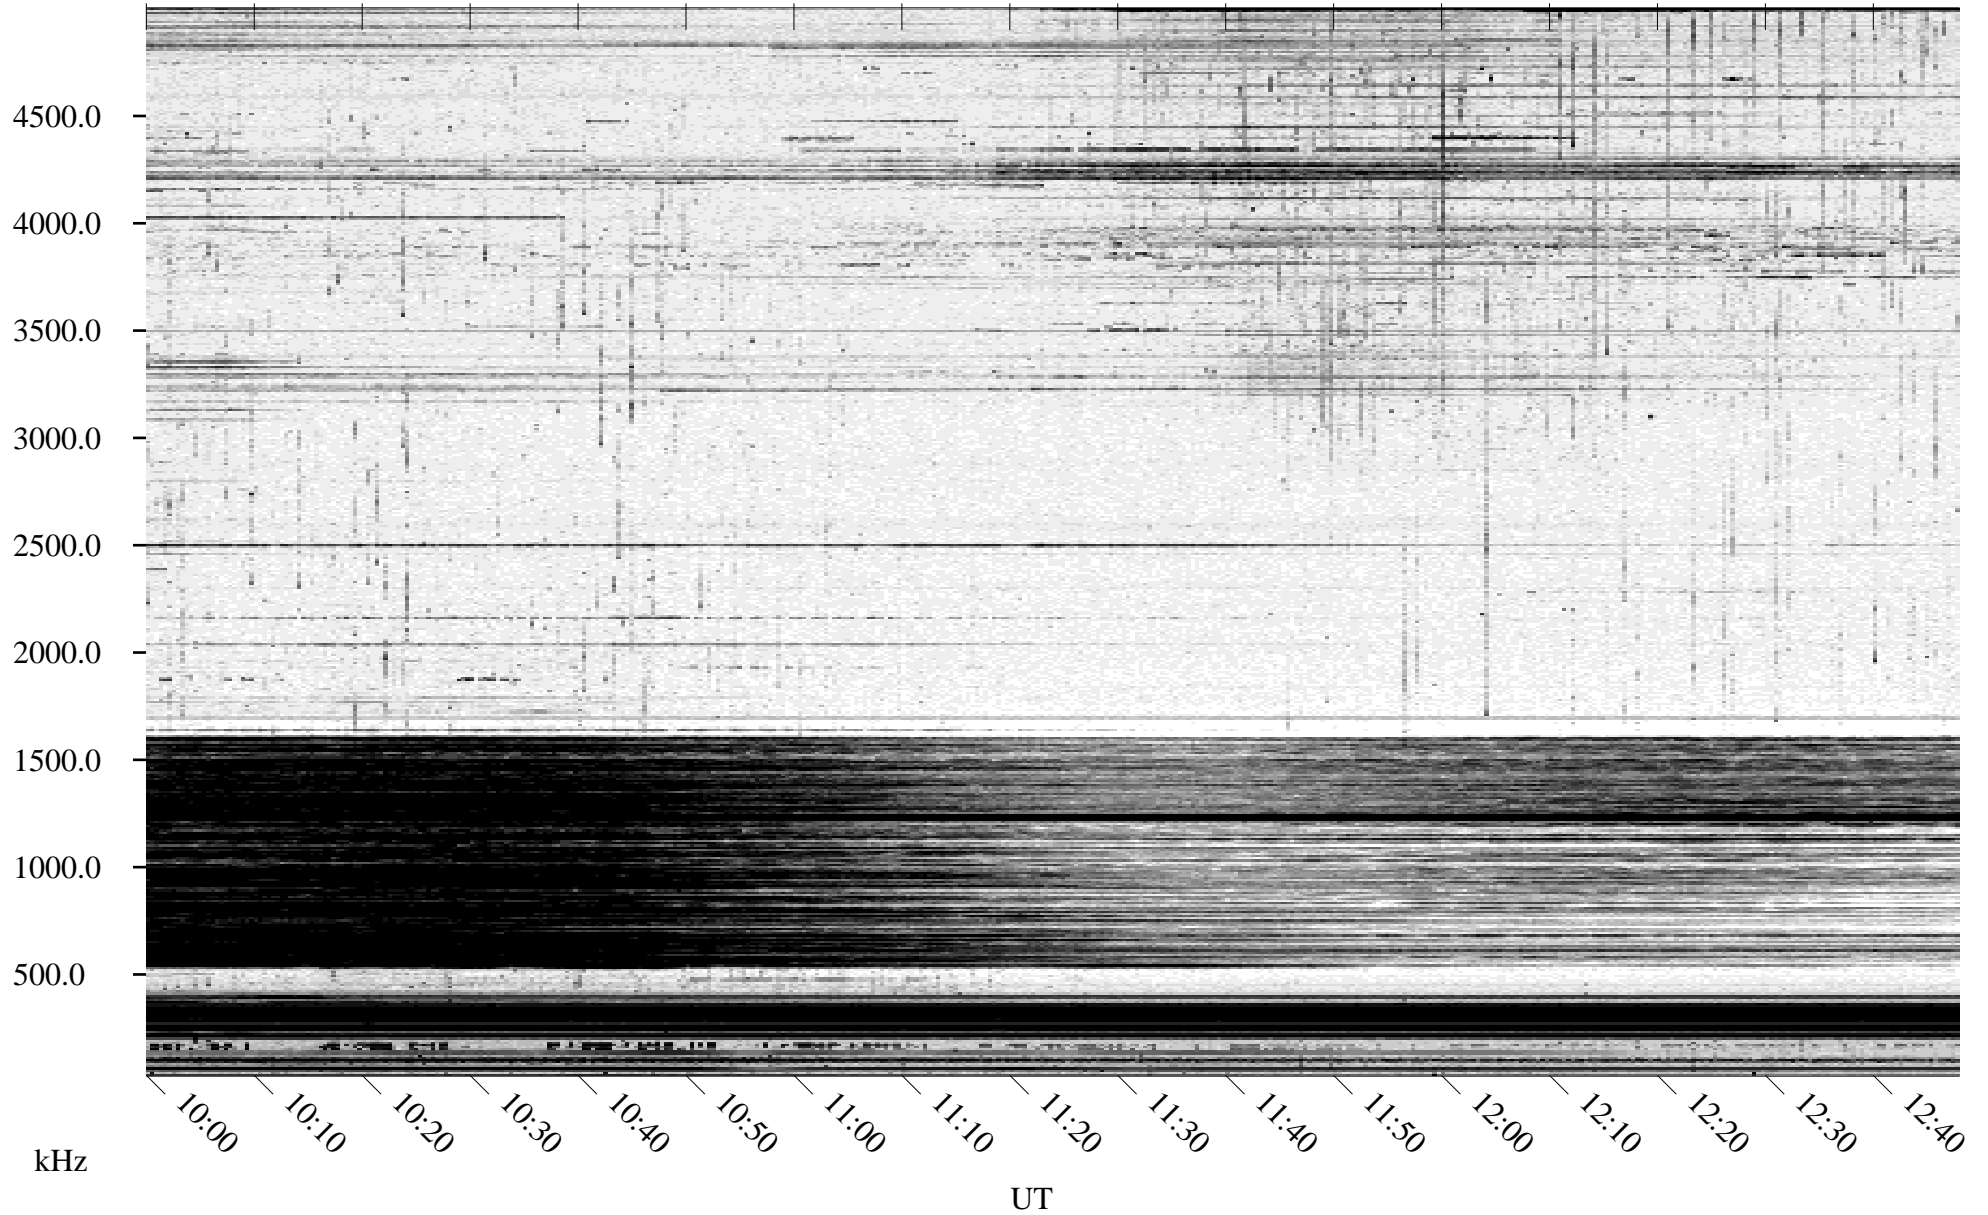

04/10/1996 Churchill, Manitoba

Linear Scale Black = 161 White = 15

ch961011.r00m max_12

Page 1

04/10/1996 Churchill, Manitoba

Linear Scale Black = 161 White = 15

ch961011.r00m max_12

Page 2

04/11/1996 Churchill, Manitoba

Linear Scale Black = 161 White = 15

ch961011.r00m max_12

Page 3

04/11/1996 Churchill, Manitoba

Linear Scale Black = 161 White = 15

ch961011.r00m max_12

Page 4

04/11/1996 Churchill, Manitoba

Linear Scale Black = 161 White = 15

ch961011.r00m max_12

Page 5

04/11/1996 Churchill, Manitoba

Linear Scale Black = 161 White = 15

ch961011.r00m max_12

Page 6

04/11/1996 Churchill, Manitoba

Linear Scale Black = 161 White = 15

ch961011.r00m max_12

Page 7

04/11/1996 Churchill, Manitoba

Linear Scale Black = 161 White = 15

ch961011.r00m max_12

Page 8