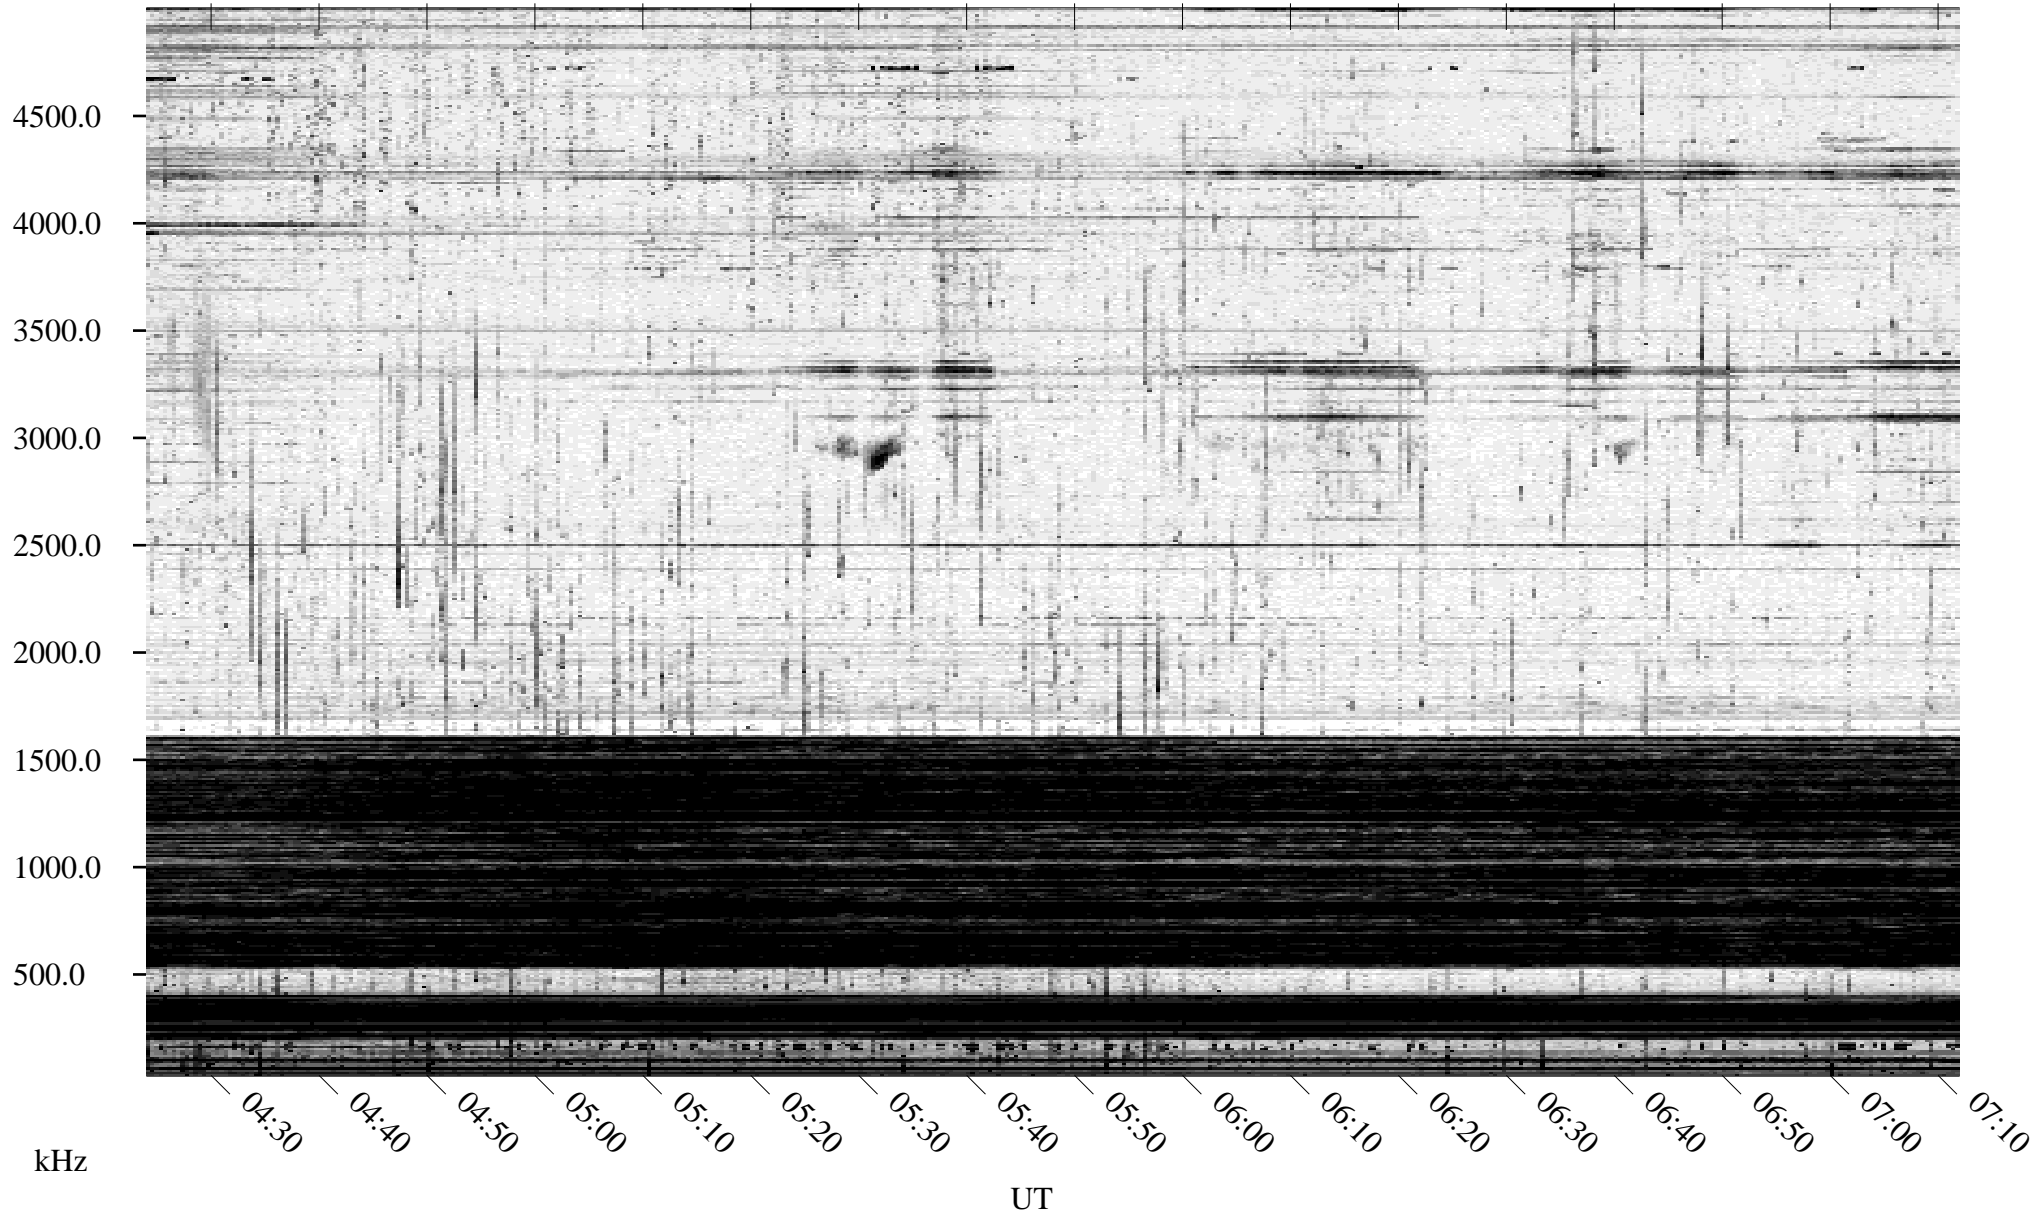

04/10/1996 Churchill, Manitoba

Linear Scale Black = 161 White = 15

ch961011.r00m max_12

Page 1

04/10/1996 Churchill, Manitoba

Linear Scale Black = 161 White = 15

ch961011.r00m max_12

Page 2

04/11/1996 Churchill, Manitoba

Linear Scale Black = 161 White = 15

ch961011.r00m max_12

Page 3

04/11/1996 Churchill, Manitoba

Linear Scale Black = 161 White = 15

ch961011.r00m max_12

Page 4

04/11/1996 Churchill, Manitoba

Linear Scale Black = 161 White = 15

ch961011.r00m max_12

Page 5

04/11/1996 Churchill, Manitoba

Linear Scale Black = 161 White = 15

ch961011.r00m max_12

Page 6

04/11/1996 Churchill, Manitoba

Linear Scale Black = 161 White = 15

ch961011.r00m max_12

Page 7

04/11/1996 Churchill, Manitoba

Linear Scale Black = 161 White = 15

ch961011.r00m max_12

Page 8