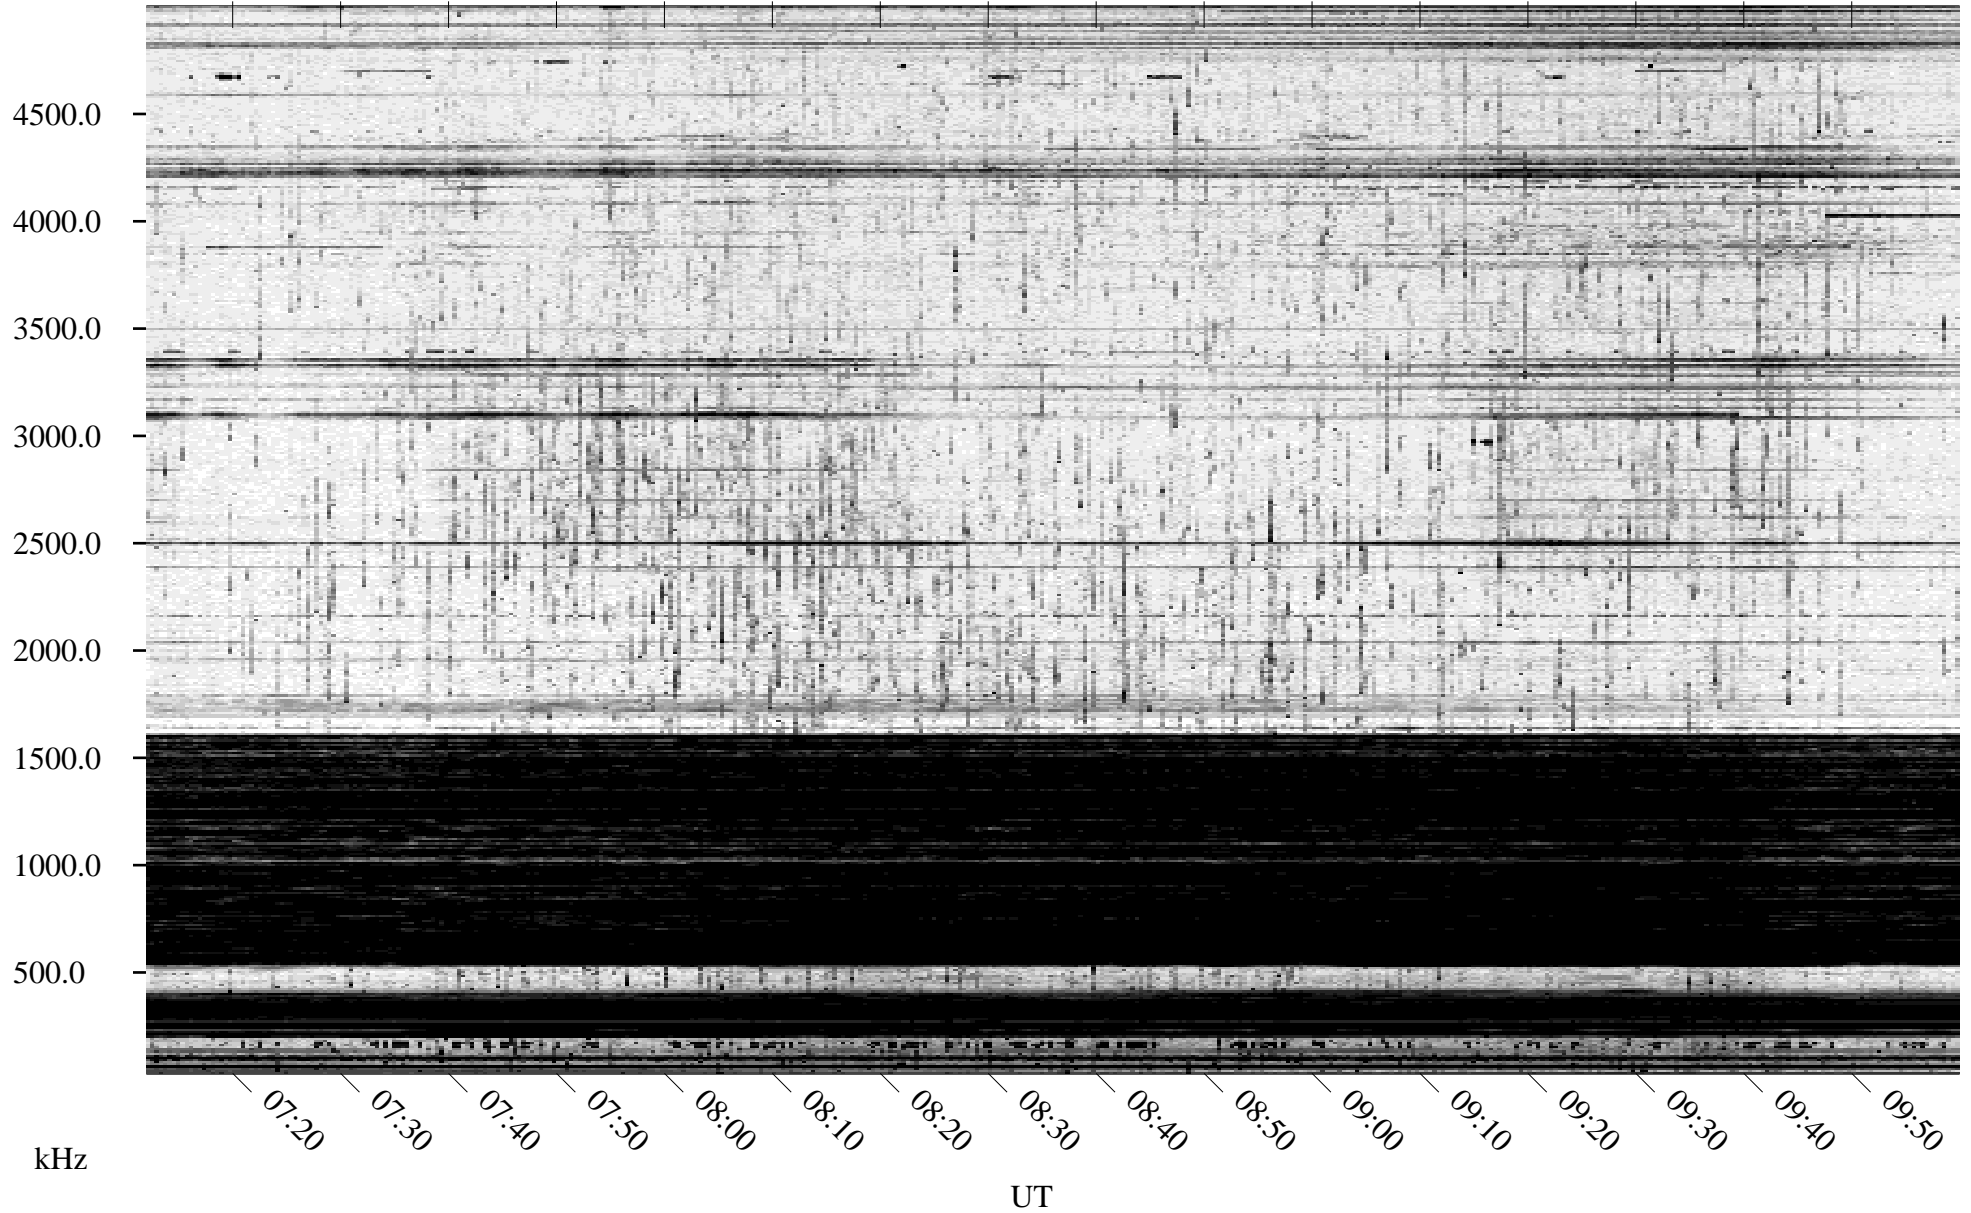

04/10/1996 Churchill, Manitoba

Linear Scale Black = 161 White = 15

ch961011.r00m max_12

Page 1

04/10/1996 Churchill, Manitoba

Linear Scale Black = 161 White = 15

ch961011.r00m max_12

Page 2

04/11/1996 Churchill, Manitoba

Linear Scale Black = 161 White = 15

ch961011.r00m max_12

Page 3

04/11/1996 Churchill, Manitoba

Linear Scale Black = 161 White = 15

ch961011.r00m max_12

Page 4

04/11/1996 Churchill, Manitoba

Linear Scale Black = 161 White = 15

ch961011.r00m max_12

Page 5

04/11/1996 Churchill, Manitoba

Linear Scale Black = 161 White = 15

ch961011.r00m max_12

Page 6

04/11/1996 Churchill, Manitoba

Linear Scale Black = 161 White = 15

ch961011.r00m max_12

Page 7

04/11/1996 Churchill, Manitoba

Linear Scale Black = 161 White = 15

ch961011.r00m max_12

Page 8