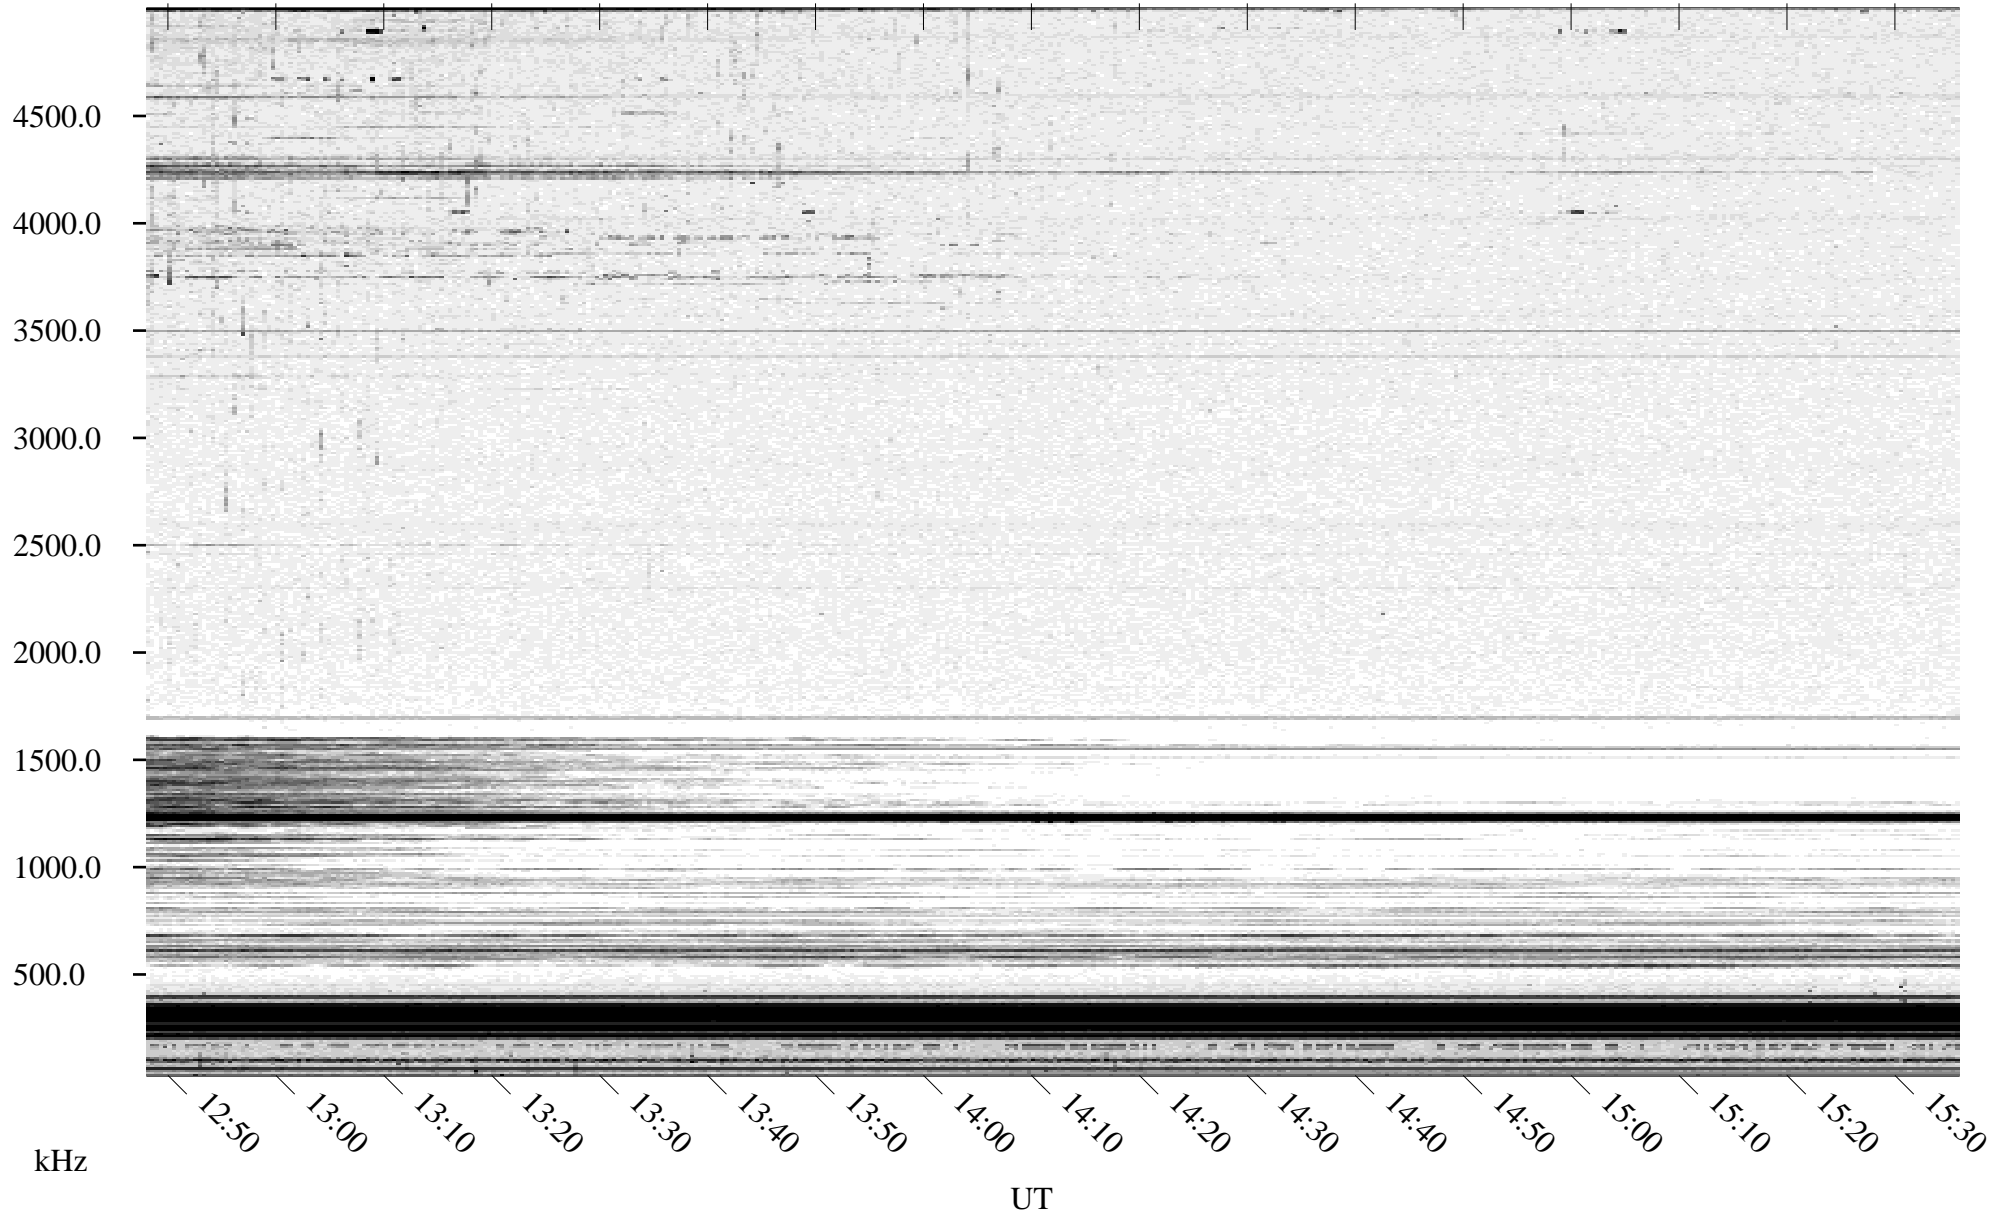

04/10/1996 Churchill, Manitoba

Linear Scale Black = 161 White = 15

ch961011.r00m max_12

Page 1

04/10/1996 Churchill, Manitoba

Linear Scale Black = 161 White = 15

ch961011.r00m max_12

Page 2

04/11/1996 Churchill, Manitoba

Linear Scale Black = 161 White = 15

ch961011.r00m max_12

Page 3

04/11/1996 Churchill, Manitoba

Linear Scale Black = 161 White = 15

ch961011.r00m max_12

Page 4

04/11/1996 Churchill, Manitoba

Linear Scale Black = 161 White = 15

ch961011.r00m max_12

Page 5

04/11/1996 Churchill, Manitoba

Linear Scale Black = 161 White = 15

ch961011.r00m max_12

Page 6

04/11/1996 Churchill, Manitoba

Linear Scale Black = 161 White = 15

ch961011.r00m max_12

Page 7

04/11/1996 Churchill, Manitoba

Linear Scale Black = 161 White = 15

ch961011.r00m max_12

Page 8