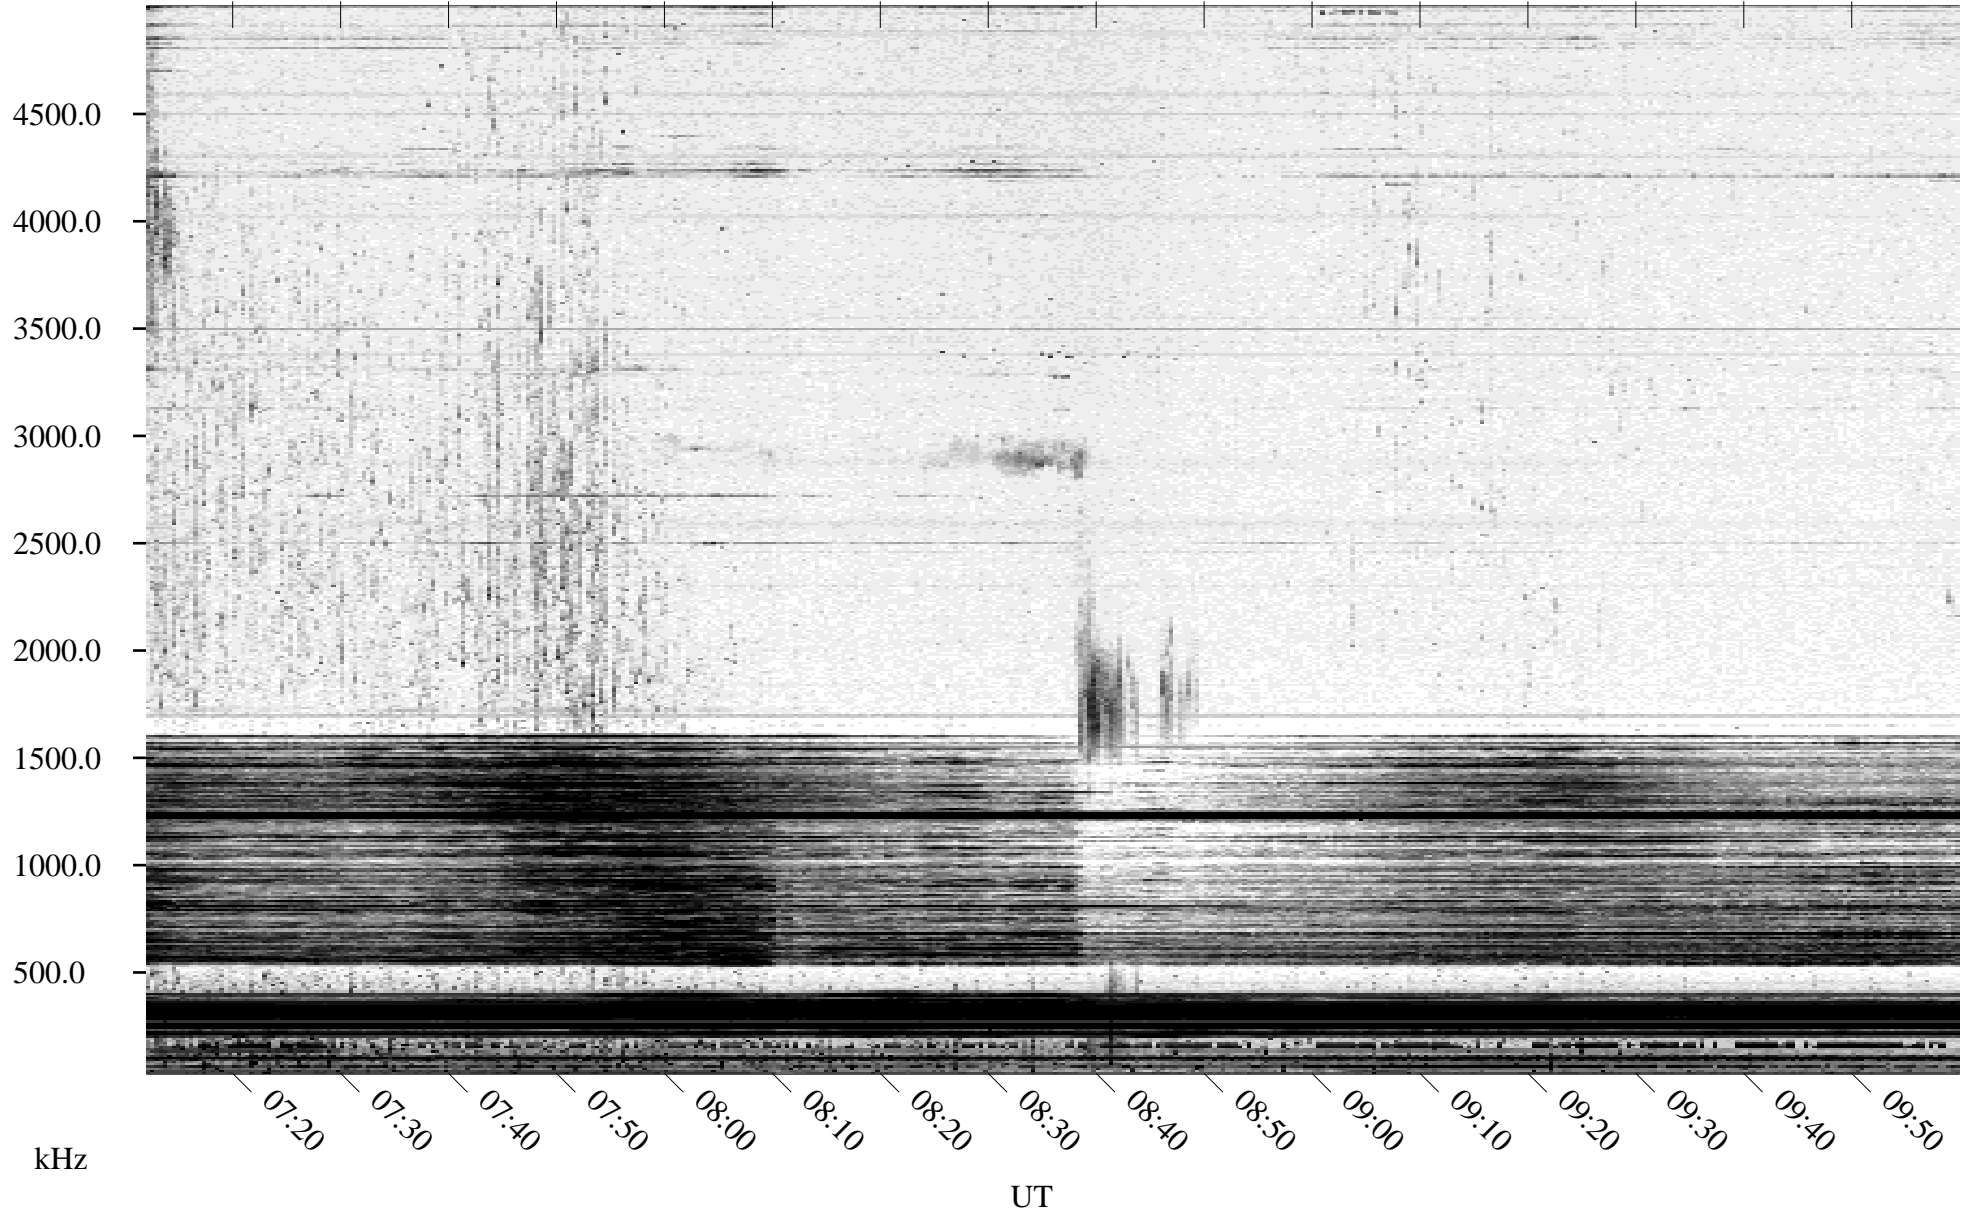

04/11/1996 Churchill, Manitoba

Linear Scale Black = 161 White = 15

ch96102l.r00m max_12

Page 1

04/11/1996 Churchill, Manitoba

Linear Scale Black = 161 White = 15

ch96102l.r00m max_12

Page 2

04/12/1996 Churchill, Manitoba

Linear Scale Black = 161 White = 15

ch96102l.r00m max_12

Page 3

04/12/1996 Churchill, Manitoba

Linear Scale Black = 161 White = 15

ch96102l.r00m max_12

Page 4

04/12/1996 Churchill, Manitoba

Linear Scale Black = 161 White = 15

ch96102l.r00m max_12

Page 5

04/12/1996 Churchill, Manitoba

Linear Scale Black = 161 White = 15

ch96102l.r00m max_12

Page 6

04/12/1996 Churchill, Manitoba

Linear Scale Black = 161 White = 15

ch96102l.r00m max_12

Page 7

04/12/1996 Churchill, Manitoba

Linear Scale Black = 161 White = 15

ch96102l.r00m max_12

Page 8