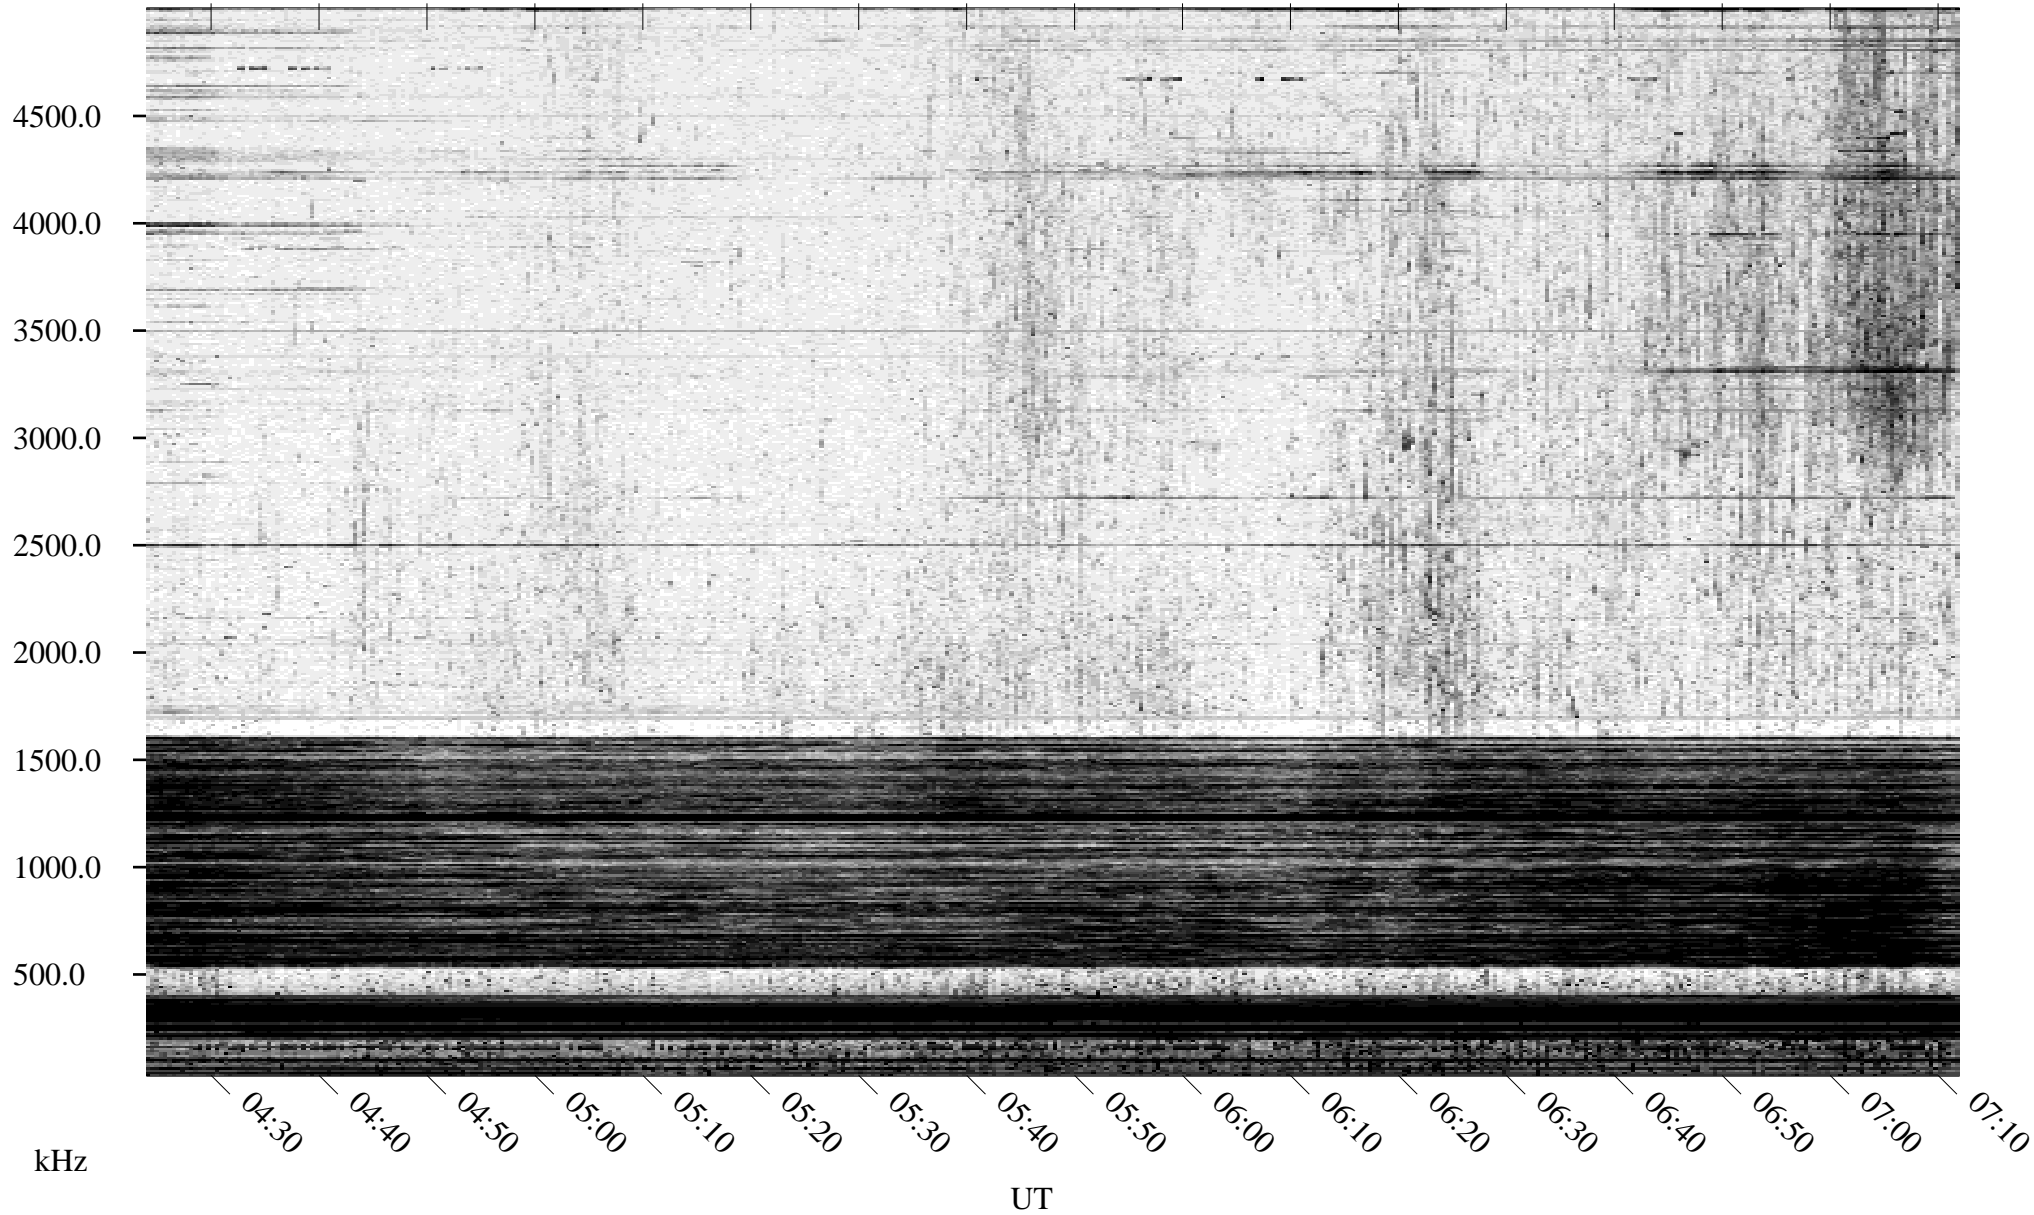

04/11/1996 Churchill, Manitoba

Linear Scale Black = 161 White = 15

ch96102l.r00m max_12

Page 1

04/11/1996 Churchill, Manitoba

Linear Scale Black = 161 White = 15

ch96102l.r00m max_12

Page 2

04/12/1996 Churchill, Manitoba

Linear Scale Black = 161 White = 15

ch96102l.r00m max_12

Page 3

04/12/1996 Churchill, Manitoba

Linear Scale Black = 161 White = 15

ch96102l.r00m max_12

Page 4

04/12/1996 Churchill, Manitoba

Linear Scale Black = 161 White = 15

ch96102l.r00m max_12

Page 5

04/12/1996 Churchill, Manitoba

Linear Scale Black = 161 White = 15

ch96102l.r00m max_12

Page 6

04/12/1996 Churchill, Manitoba

Linear Scale Black = 161 White = 15

ch96102l.r00m max_12

Page 7

04/12/1996 Churchill, Manitoba

Linear Scale Black = 161 White = 15

ch96102l.r00m max_12

Page 8