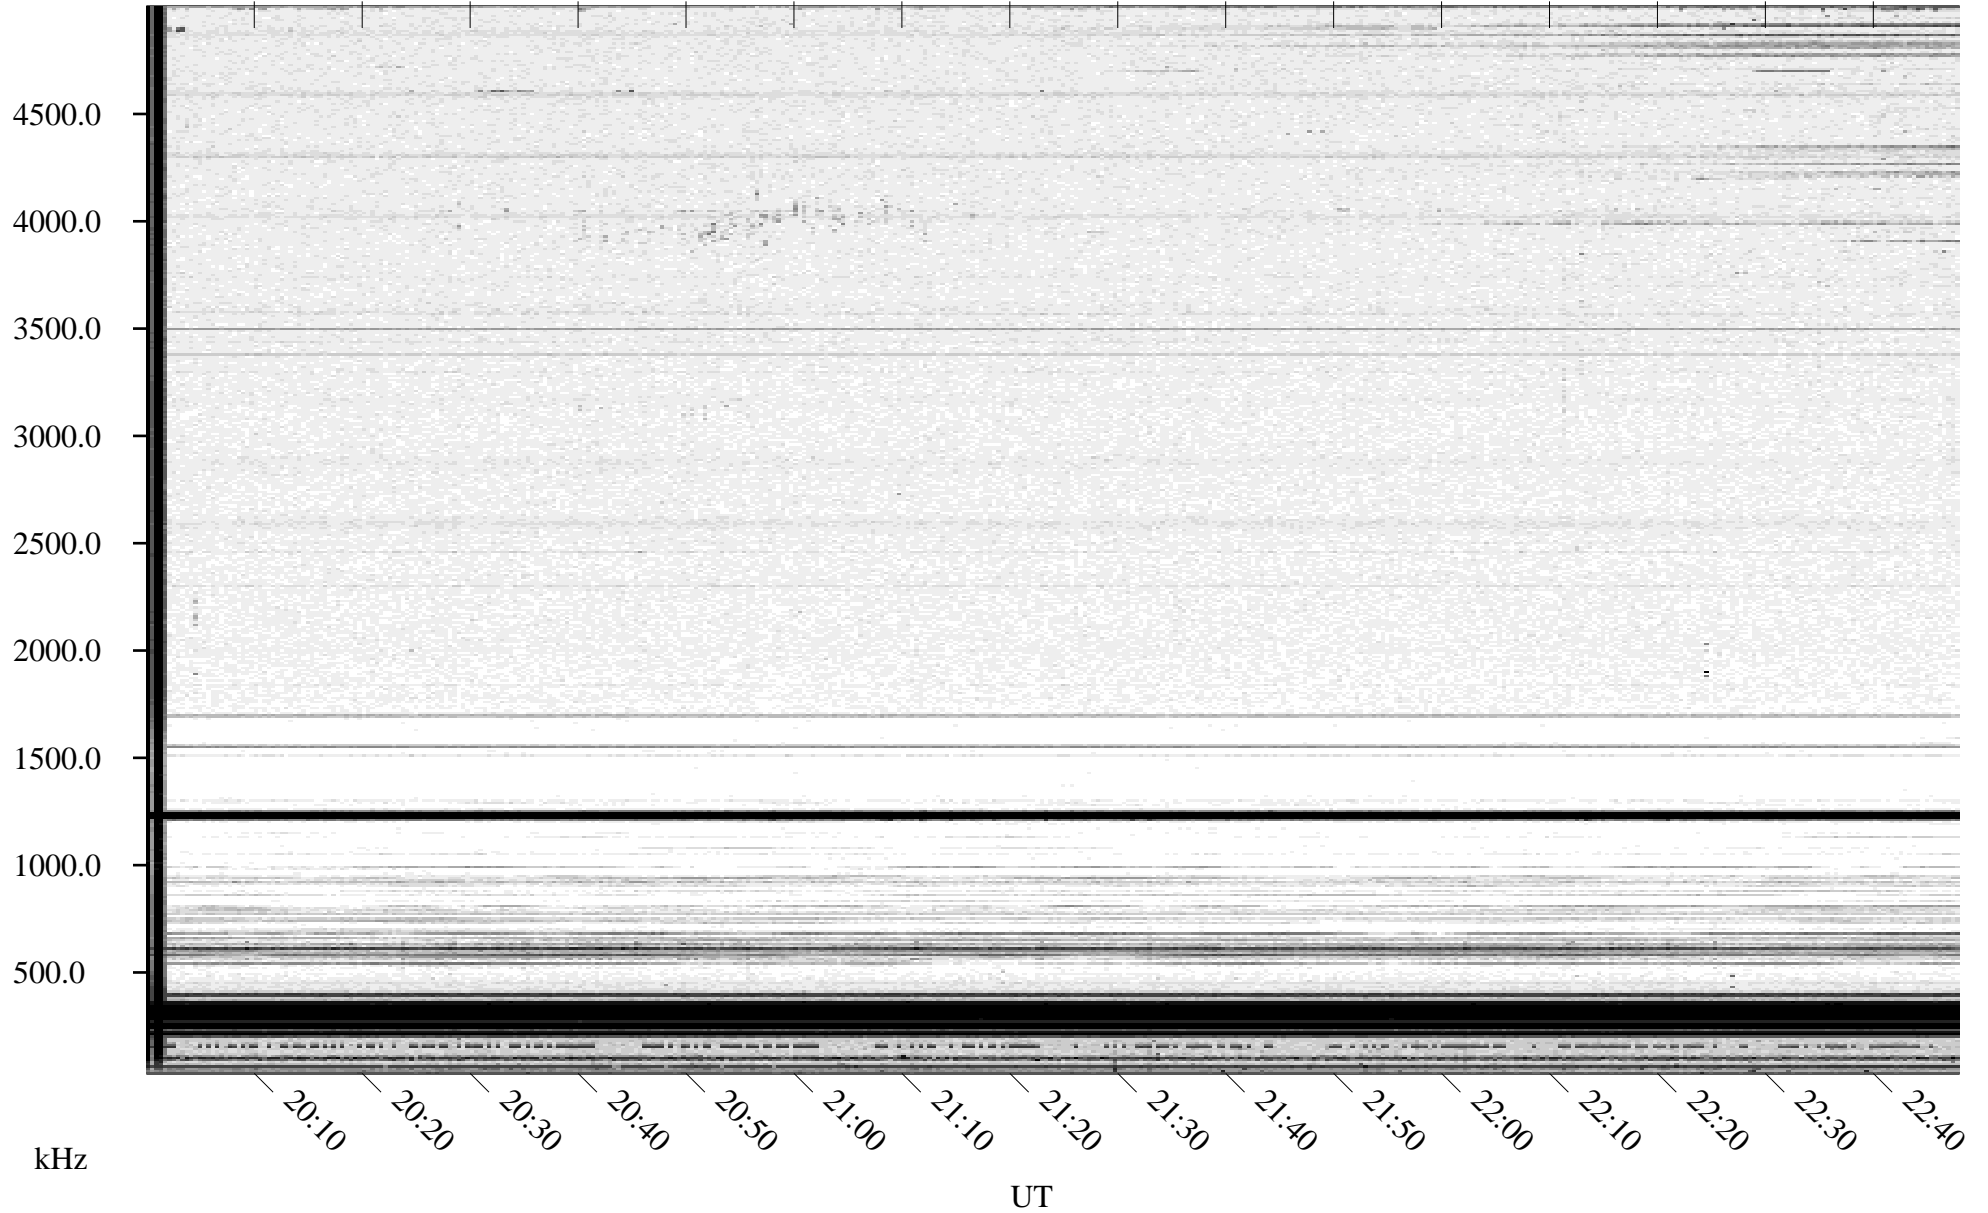

04/11/1996 Churchill, Manitoba

Linear Scale Black = 161 White = 15

ch96102l.r00m max_12

Page 1

04/11/1996 Churchill, Manitoba

Linear Scale Black = 161 White = 15

ch96102l.r00m max_12

Page 2

04/12/1996 Churchill, Manitoba

Linear Scale Black = 161 White = 15

ch96102l.r00m max_12

Page 3

04/12/1996 Churchill, Manitoba

Linear Scale Black = 161 White = 15

ch96102l.r00m max_12

Page 4

04/12/1996 Churchill, Manitoba

Linear Scale Black = 161 White = 15

ch96102l.r00m max_12

Page 5

04/12/1996 Churchill, Manitoba

Linear Scale Black = 161 White = 15

ch96102l.r00m max_12

Page 6

04/12/1996 Churchill, Manitoba

Linear Scale Black = 161 White = 15

ch96102l.r00m max_12

Page 7

04/12/1996 Churchill, Manitoba

Linear Scale Black = 161 White = 15

ch96102l.r00m max_12

Page 8