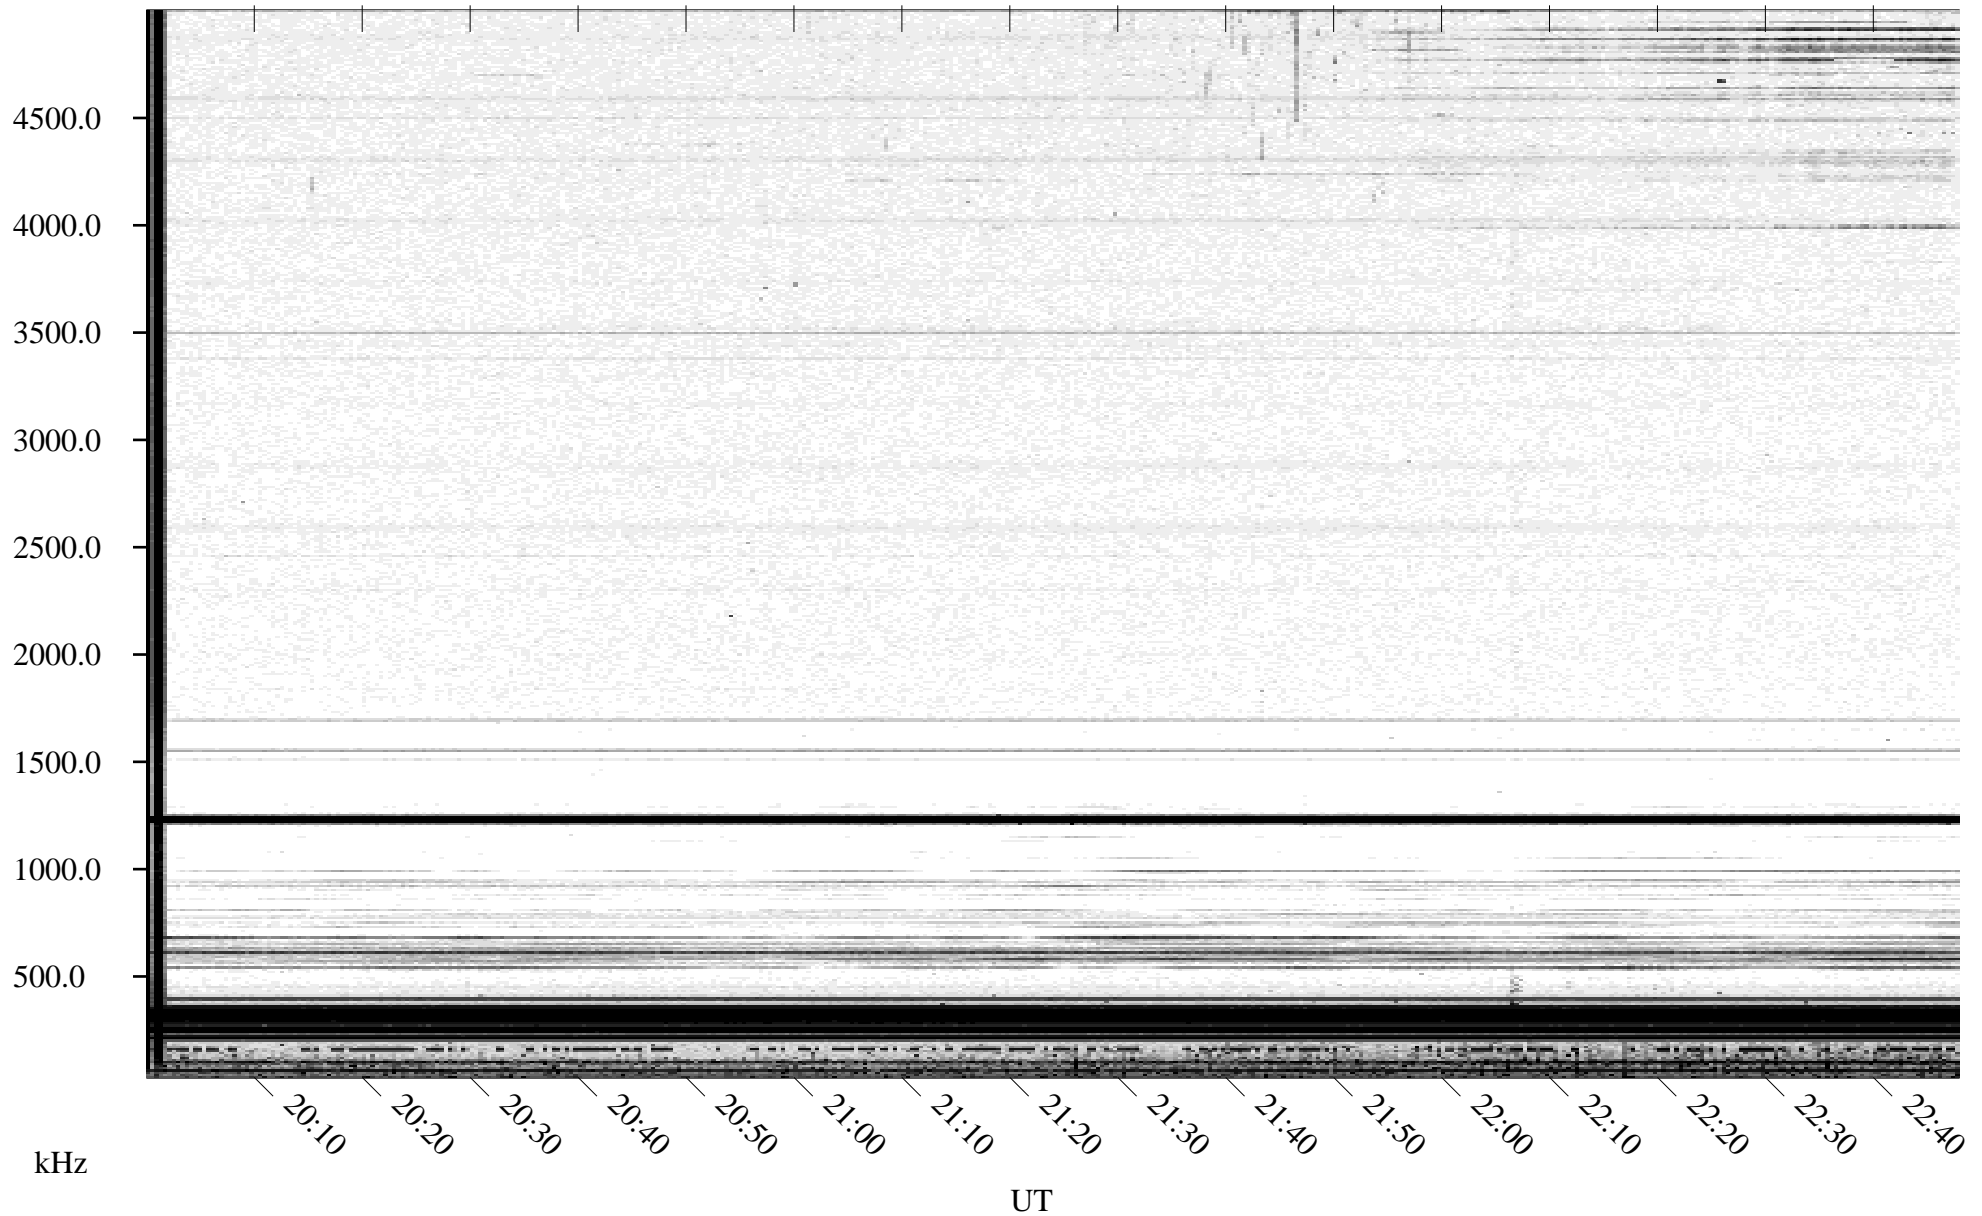

# 04/12/1996 Churchill, Manitoba

Linear Scale    Black = 161    White = 15

ch96103l.r00m max\_12

Page 1

# 04/12/1996 Churchill, Manitoba

Linear Scale    Black = 161    White = 15

ch96103l.r00m max\_12