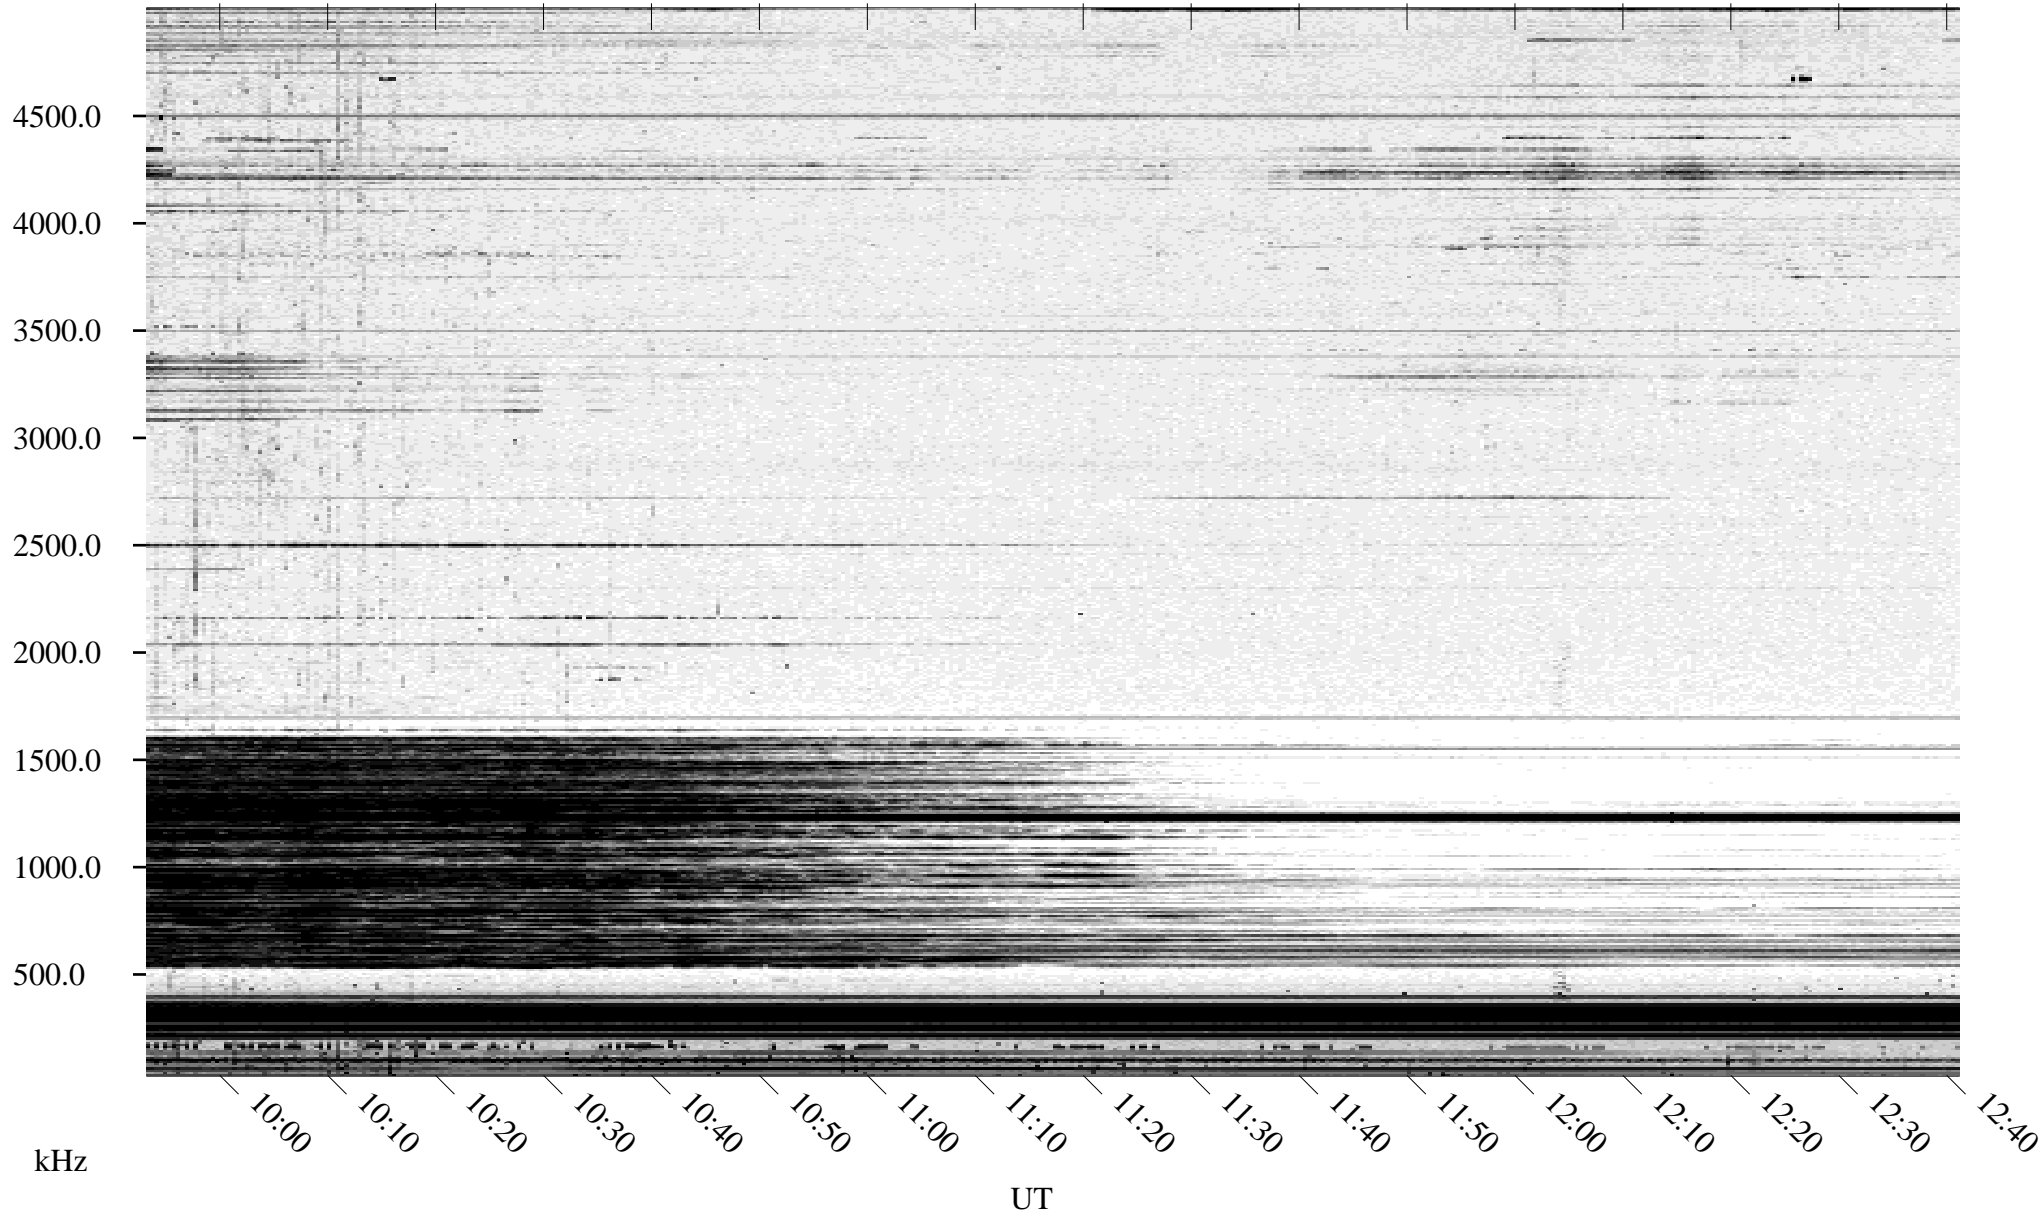

04/13/1996 Churchill, Manitoba

Linear Scale Black = 161 White = 15

ch96104l.r00m max_12

Page 1

04/13/1996 Churchill, Manitoba

Linear Scale Black = 161 White = 15

ch96104l.r00m max_12

Page 2

04/13/1996 Churchill, Manitoba

Linear Scale Black = 161 White = 15

ch96104l.r00m max_12

Page 3

04/13/1996 Churchill, Manitoba

Linear Scale Black = 161 White = 15

ch96104l.r00m max_12

Page 4

04/13/1996 Churchill, Manitoba

Linear Scale Black = 161 White = 15

ch96104l.r00m max_12

Page 5

04/13/1996 Churchill, Manitoba

Linear Scale Black = 161 White = 15

ch96104l.r00m max_12

Page 6