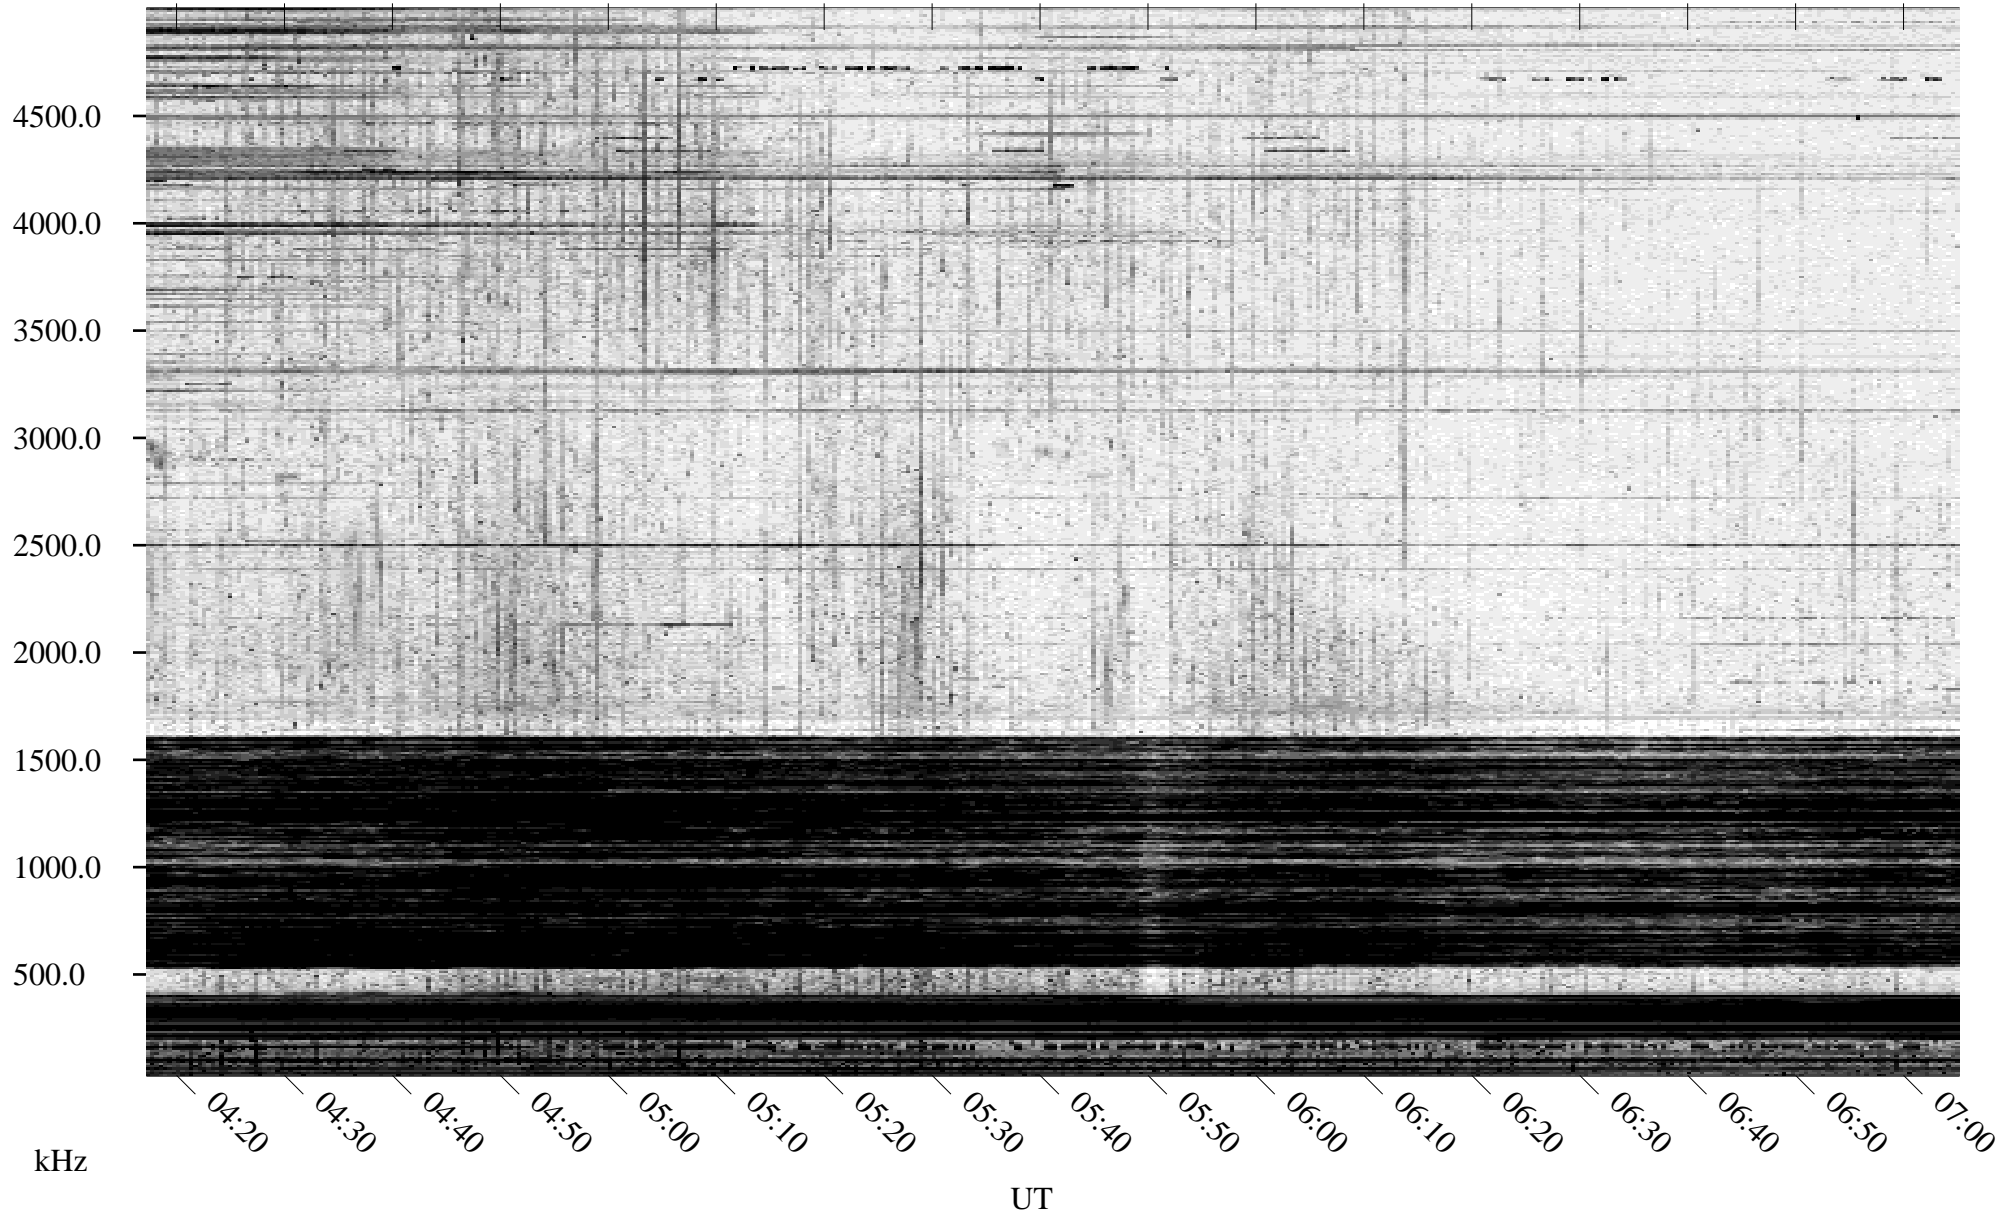

04/13/1996 Churchill, Manitoba

Linear Scale Black = 161 White = 15

ch96104l.r00m max_12

Page 1

04/13/1996 Churchill, Manitoba

Linear Scale Black = 161 White = 15

ch96104l.r00m max_12

Page 2

04/13/1996 Churchill, Manitoba

Linear Scale Black = 161 White = 15

ch96104l.r00m max_12

Page 3

04/13/1996 Churchill, Manitoba

Linear Scale Black = 161 White = 15

ch96104l.r00m max_12

Page 4

04/13/1996 Churchill, Manitoba

Linear Scale Black = 161 White = 15

ch96104l.r00m max_12

Page 5

04/13/1996 Churchill, Manitoba

Linear Scale Black = 161 White = 15

ch96104l.r00m max_12

Page 6