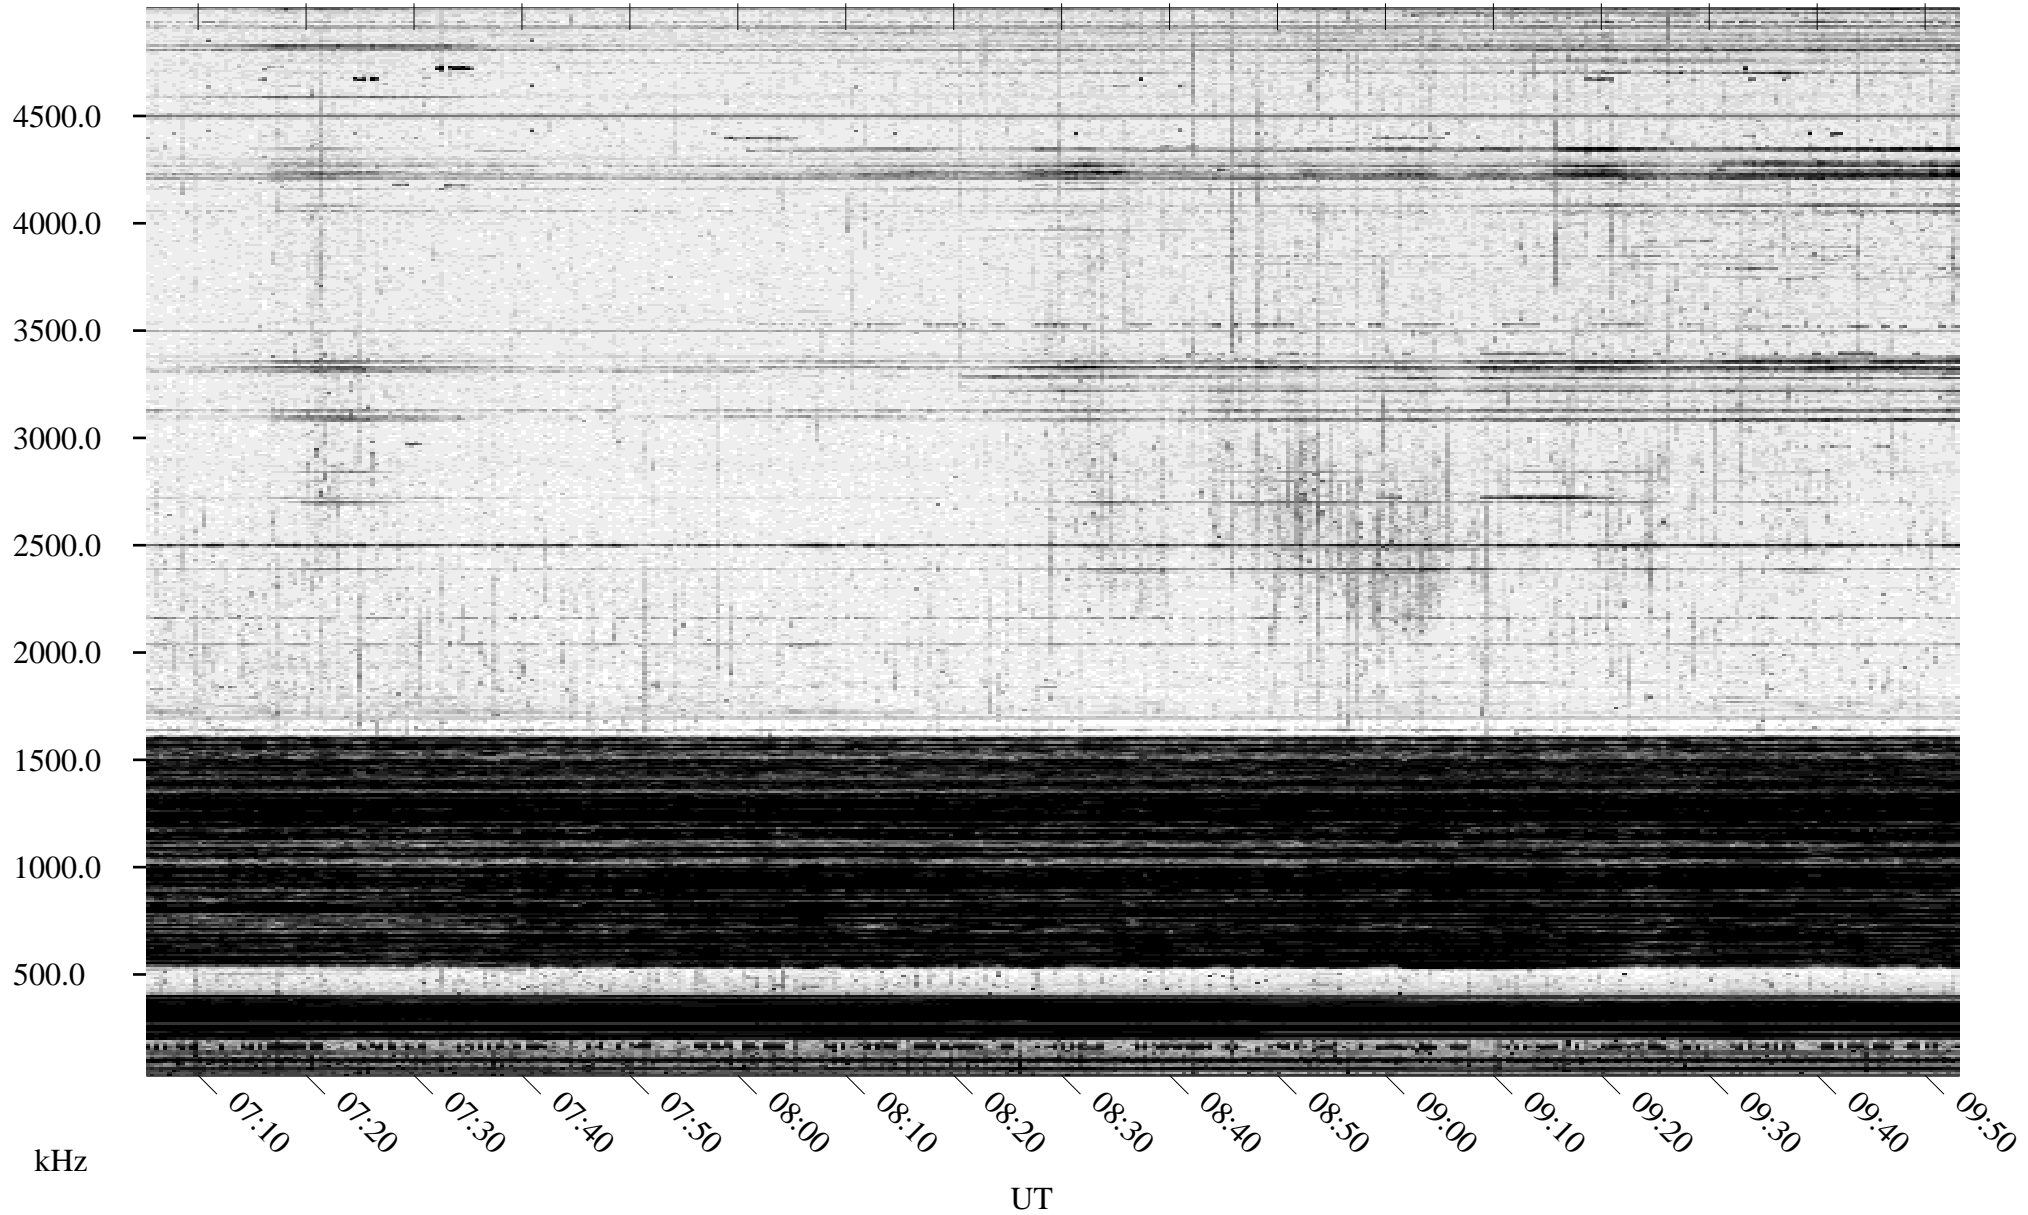

04/13/1996 Churchill, Manitoba

Linear Scale Black = 161 White = 15

ch96104l.r00m max_12

Page 1

04/13/1996 Churchill, Manitoba

Linear Scale Black = 161 White = 15

ch96104l.r00m max_12

Page 2

04/13/1996 Churchill, Manitoba

Linear Scale Black = 161 White = 15

ch96104l.r00m max_12

Page 3

04/13/1996 Churchill, Manitoba

Linear Scale Black = 161 White = 15

ch96104l.r00m max_12

Page 4

04/13/1996 Churchill, Manitoba

Linear Scale Black = 161 White = 15

ch96104l.r00m max_12

Page 5

04/13/1996 Churchill, Manitoba

Linear Scale Black = 161 White = 15

ch96104l.r00m max_12

Page 6