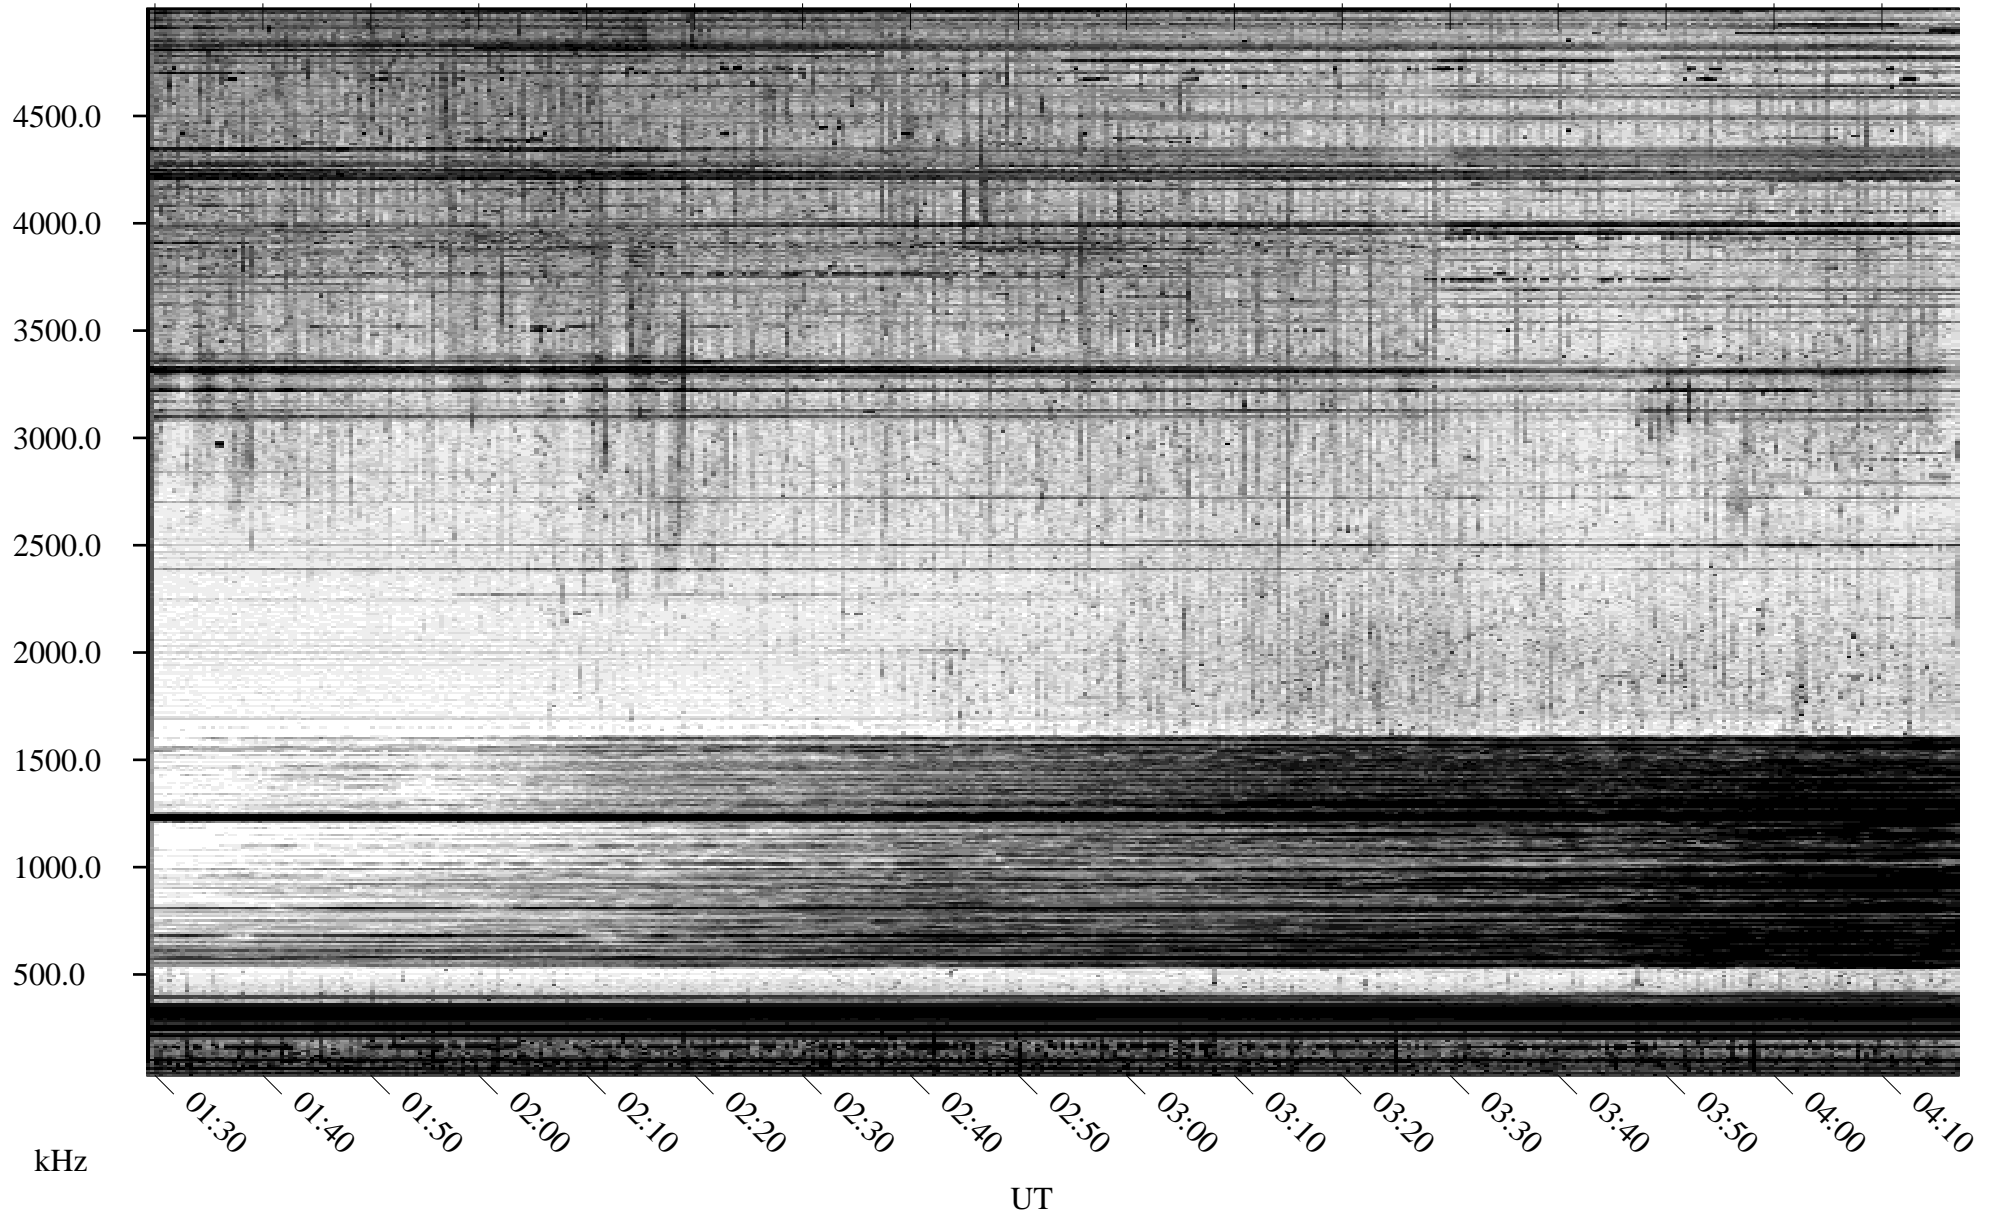

04/13/1996 Churchill, Manitoba

Linear Scale Black = 161 White = 15

ch96104l.r00m max_12

Page 1

04/13/1996 Churchill, Manitoba

Linear Scale Black = 161 White = 15

ch96104l.r00m max_12

Page 2

04/13/1996 Churchill, Manitoba

Linear Scale Black = 161 White = 15

ch96104l.r00m max_12

Page 3

04/13/1996 Churchill, Manitoba

Linear Scale Black = 161 White = 15

ch96104l.r00m max_12

Page 4

04/13/1996 Churchill, Manitoba

Linear Scale Black = 161 White = 15

ch96104l.r00m max_12

Page 5

04/13/1996 Churchill, Manitoba

Linear Scale Black = 161 White = 15

ch96104l.r00m max_12

Page 6