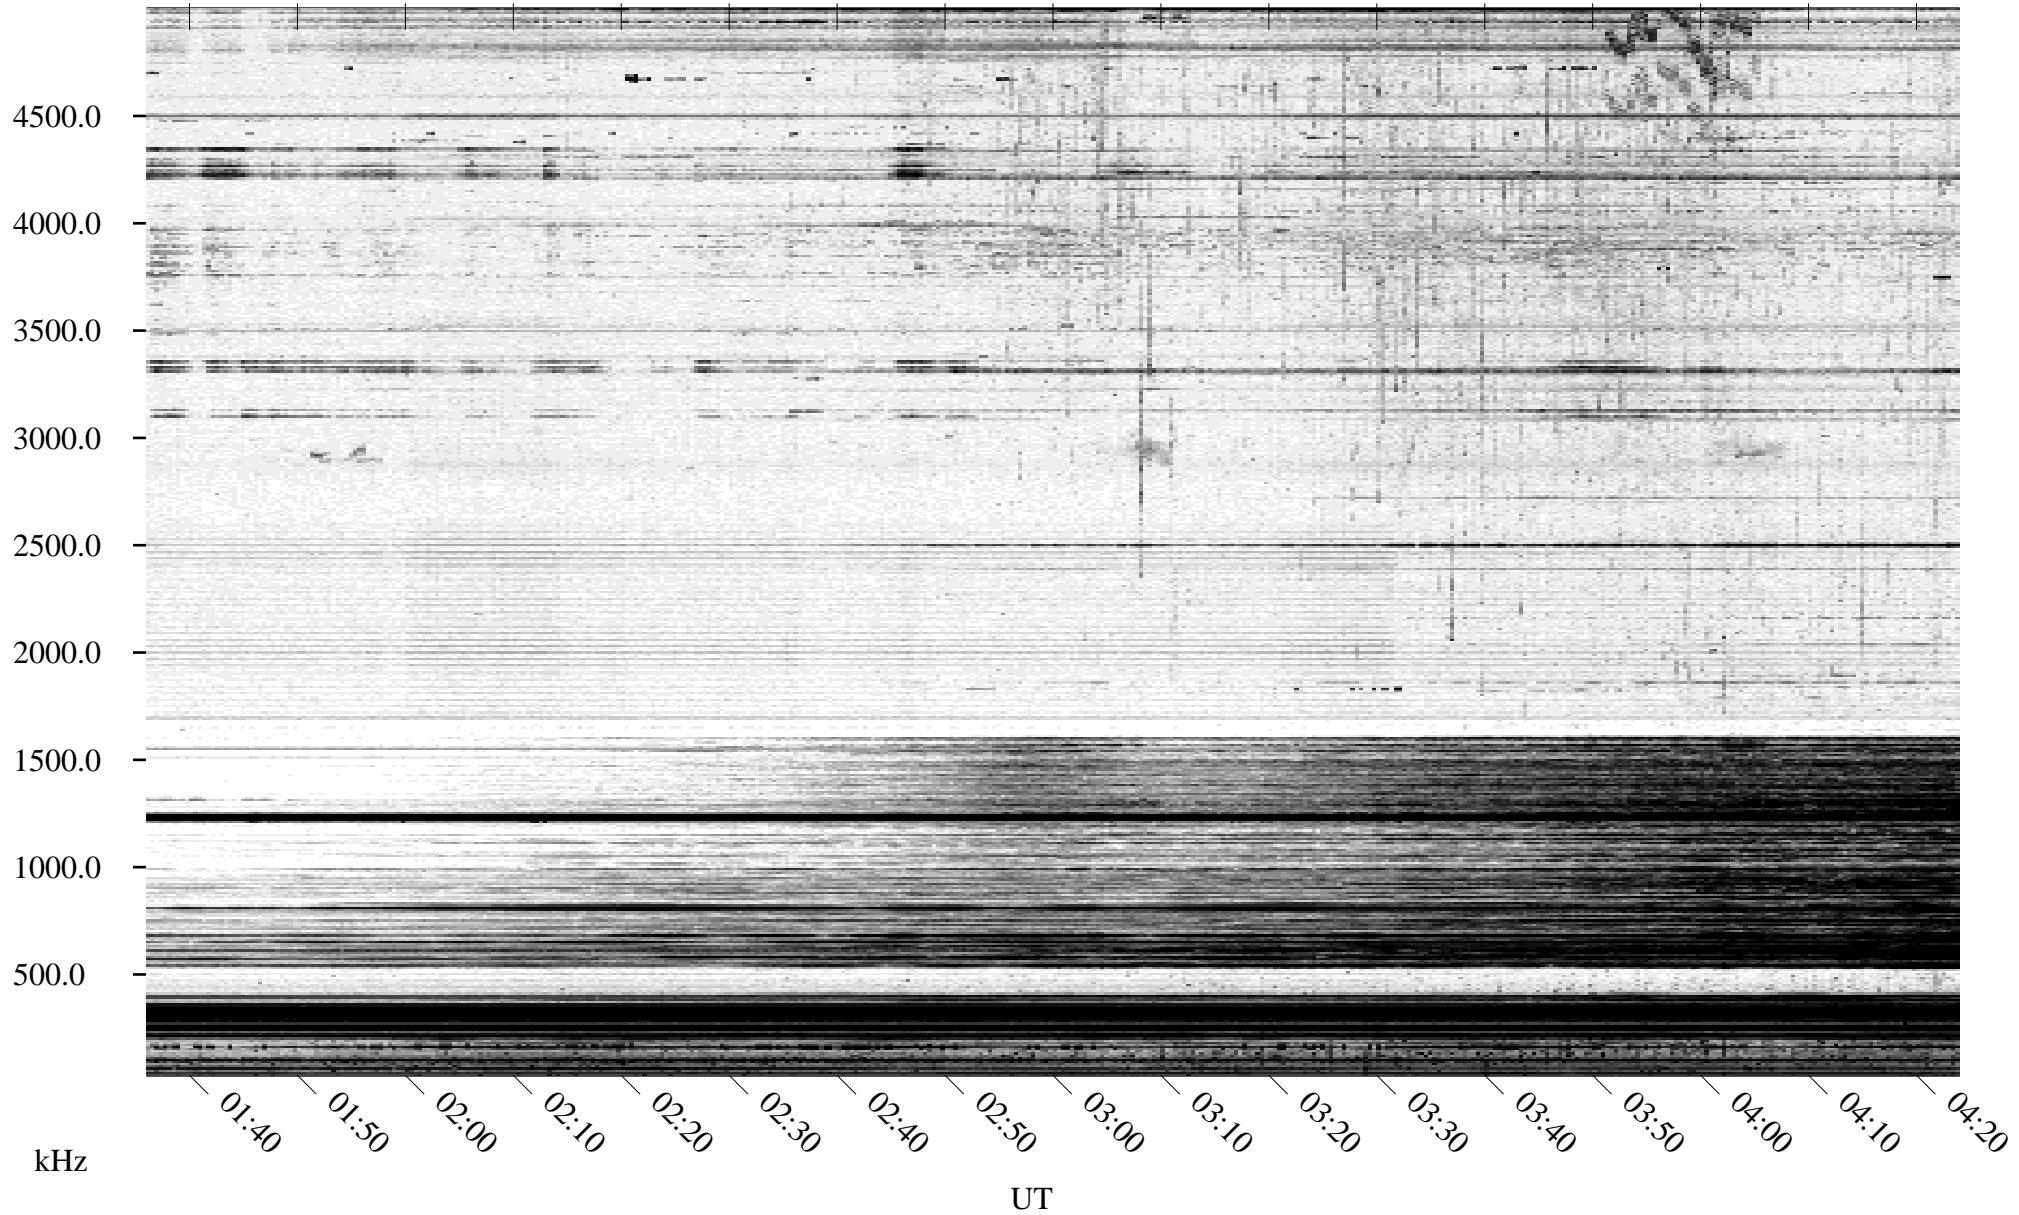

04/13/1996 Churchill, Manitoba

Linear Scale Black = 161 White = 15

ch96104l.r01m max_12

Page 1

04/13/1996 Churchill, Manitoba

Linear Scale Black = 161 White = 15

ch96104l.r01m max_12

04/14/1996 Churchill, Manitoba

Linear Scale Black = 161 White = 15

ch96104l.r01m max_12

Page 3

04/14/1996 Churchill, Manitoba

Linear Scale Black = 161 White = 15

ch96104l.r01m max_12

Page 4

04/14/1996 Churchill, Manitoba

Linear Scale Black = 161 White = 15

ch96104l.r01m max_12

Page 5

04/14/1996 Churchill, Manitoba

Linear Scale Black = 161 White = 15

ch96104l.r01m max_12

Page 6

04/14/1996 Churchill, Manitoba

Linear Scale Black = 161 White = 15

ch96104l.r01m max_12

Page 7

04/14/1996 Churchill, Manitoba

Linear Scale Black = 161 White = 15

ch96104l.r01m max_12

Page 8