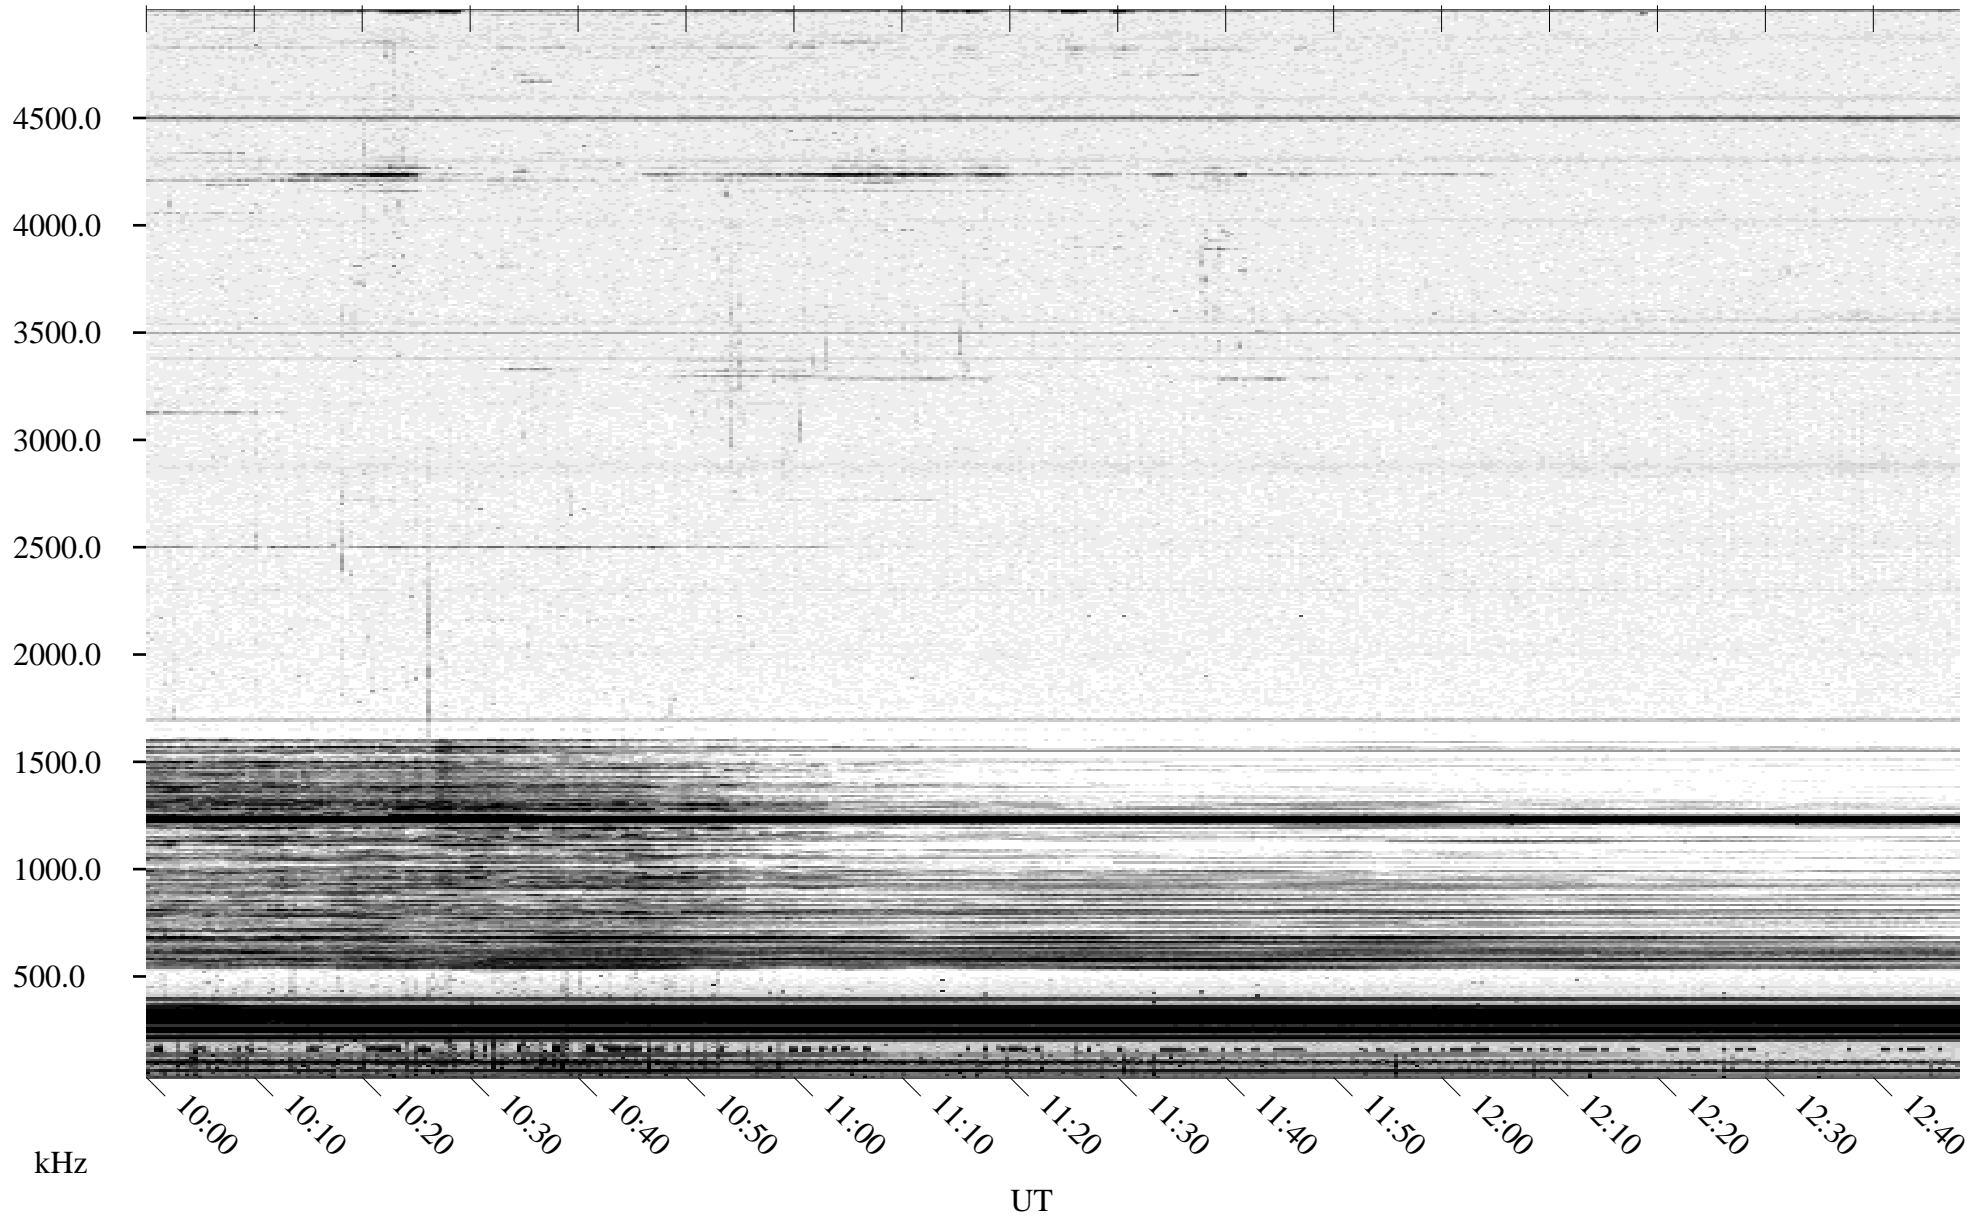

04/13/1996 Churchill, Manitoba

Linear Scale Black = 161 White = 15

ch96104l.r01m max_12

Page 1

04/13/1996 Churchill, Manitoba

Linear Scale Black = 161 White = 15

ch96104l.r01m max_12

04/14/1996 Churchill, Manitoba

Linear Scale Black = 161 White = 15

ch96104l.r01m max_12

Page 3

04/14/1996 Churchill, Manitoba

Linear Scale Black = 161 White = 15

ch96104l.r01m max_12

Page 4

04/14/1996 Churchill, Manitoba

Linear Scale Black = 161 White = 15

ch96104l.r01m max_12

Page 5

04/14/1996 Churchill, Manitoba

Linear Scale Black = 161 White = 15

ch96104l.r01m max_12

Page 6

04/14/1996 Churchill, Manitoba

Linear Scale Black = 161 White = 15

ch96104l.r01m max_12

Page 7

04/14/1996 Churchill, Manitoba

Linear Scale Black = 161 White = 15

ch96104l.r01m max_12

Page 8