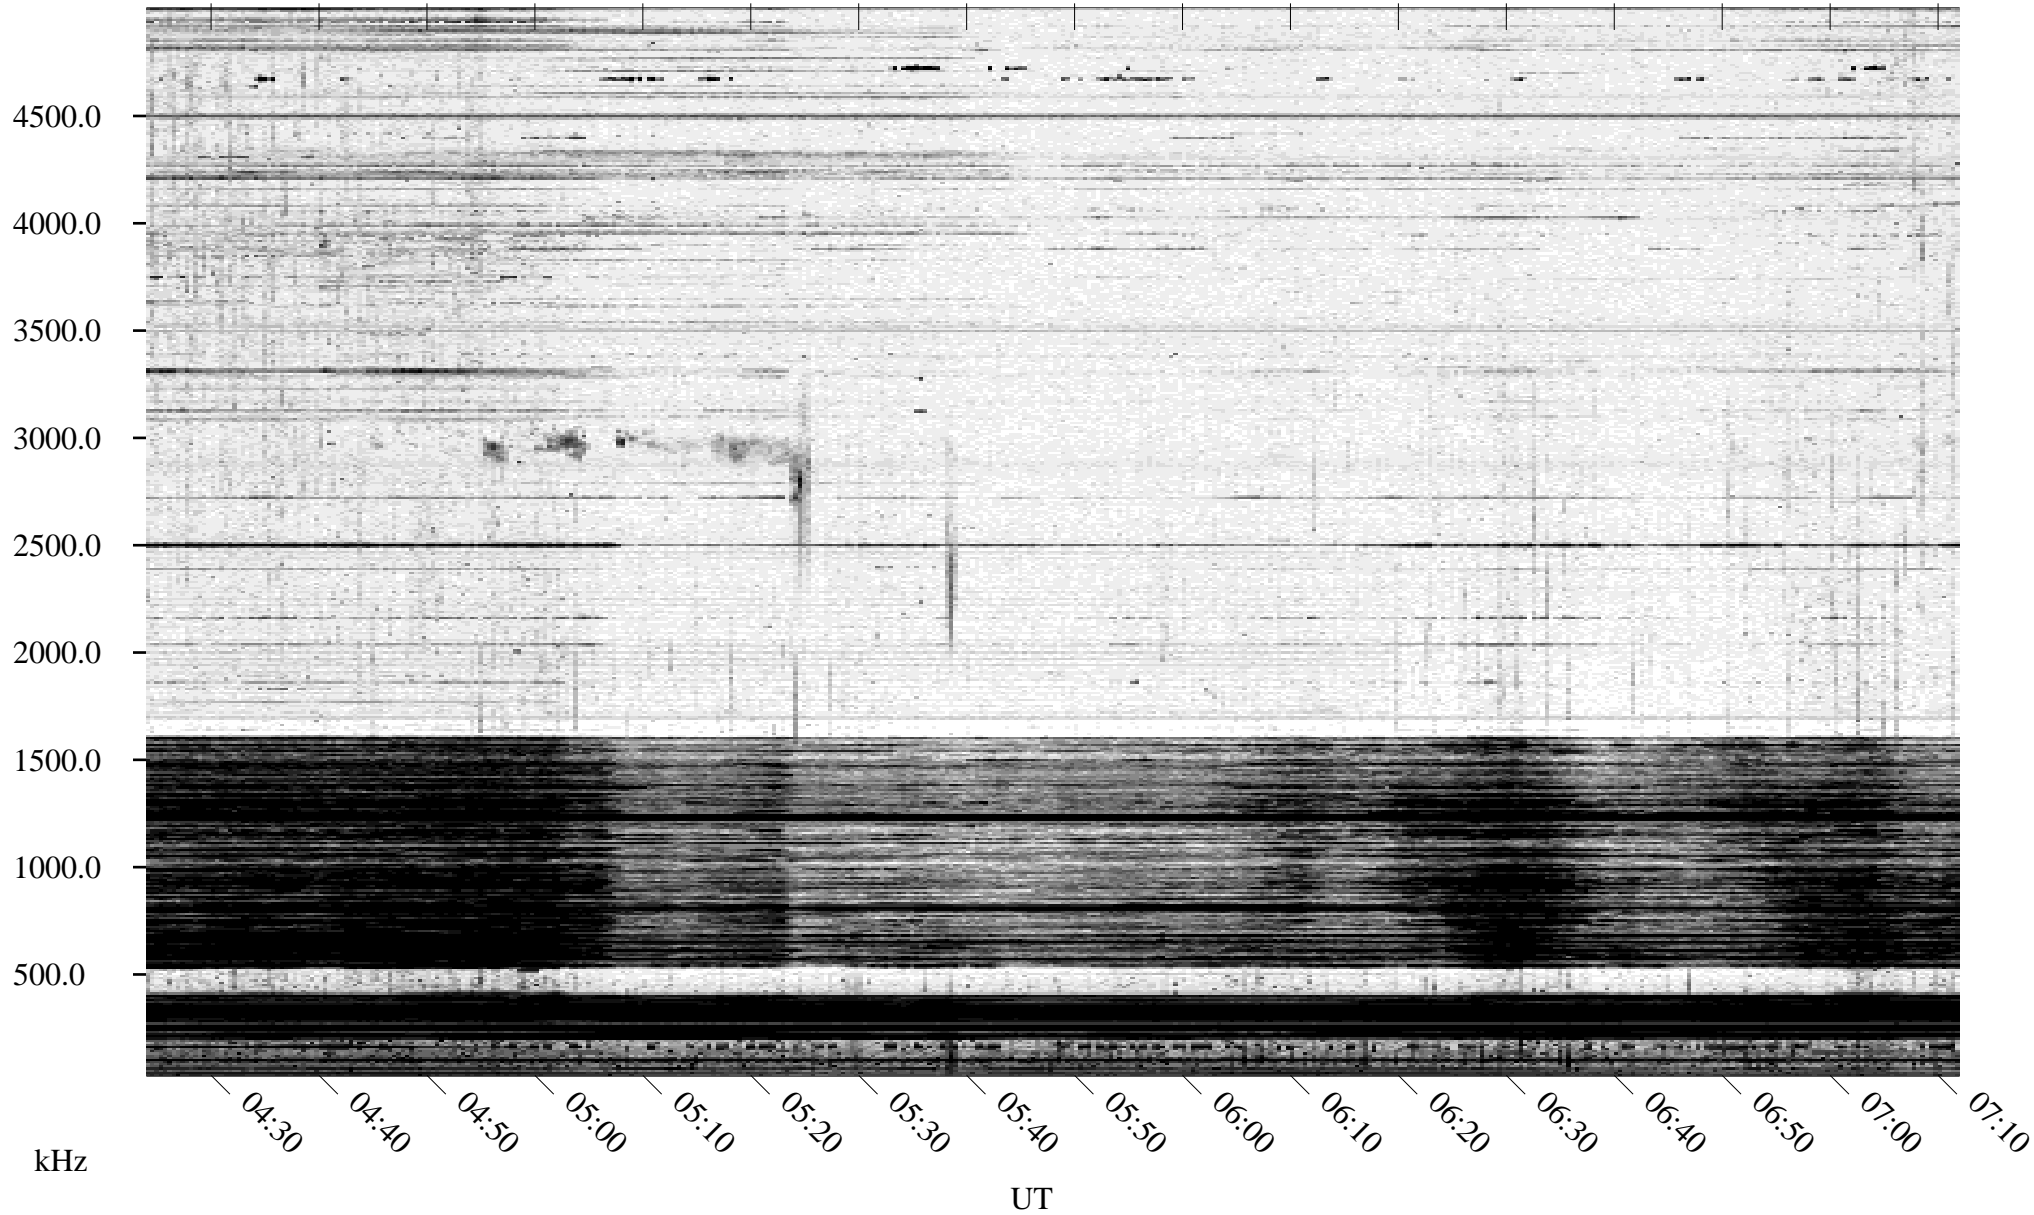

04/13/1996 Churchill, Manitoba

Linear Scale Black = 161 White = 15

ch96104l.r01m max_12

Page 1

04/13/1996 Churchill, Manitoba

Linear Scale Black = 161 White = 15

ch96104l.r01m max_12

04/14/1996 Churchill, Manitoba

Linear Scale Black = 161 White = 15

ch96104l.r01m max_12

Page 3

04/14/1996 Churchill, Manitoba

Linear Scale Black = 161 White = 15

ch96104l.r01m max_12

Page 4

04/14/1996 Churchill, Manitoba

Linear Scale Black = 161 White = 15

ch96104l.r01m max_12

Page 5

04/14/1996 Churchill, Manitoba

Linear Scale Black = 161 White = 15

ch96104l.r01m max_12

Page 6

04/14/1996 Churchill, Manitoba

Linear Scale Black = 161 White = 15

ch96104l.r01m max_12

Page 7

04/14/1996 Churchill, Manitoba

Linear Scale Black = 161 White = 15

ch96104l.r01m max_12

Page 8