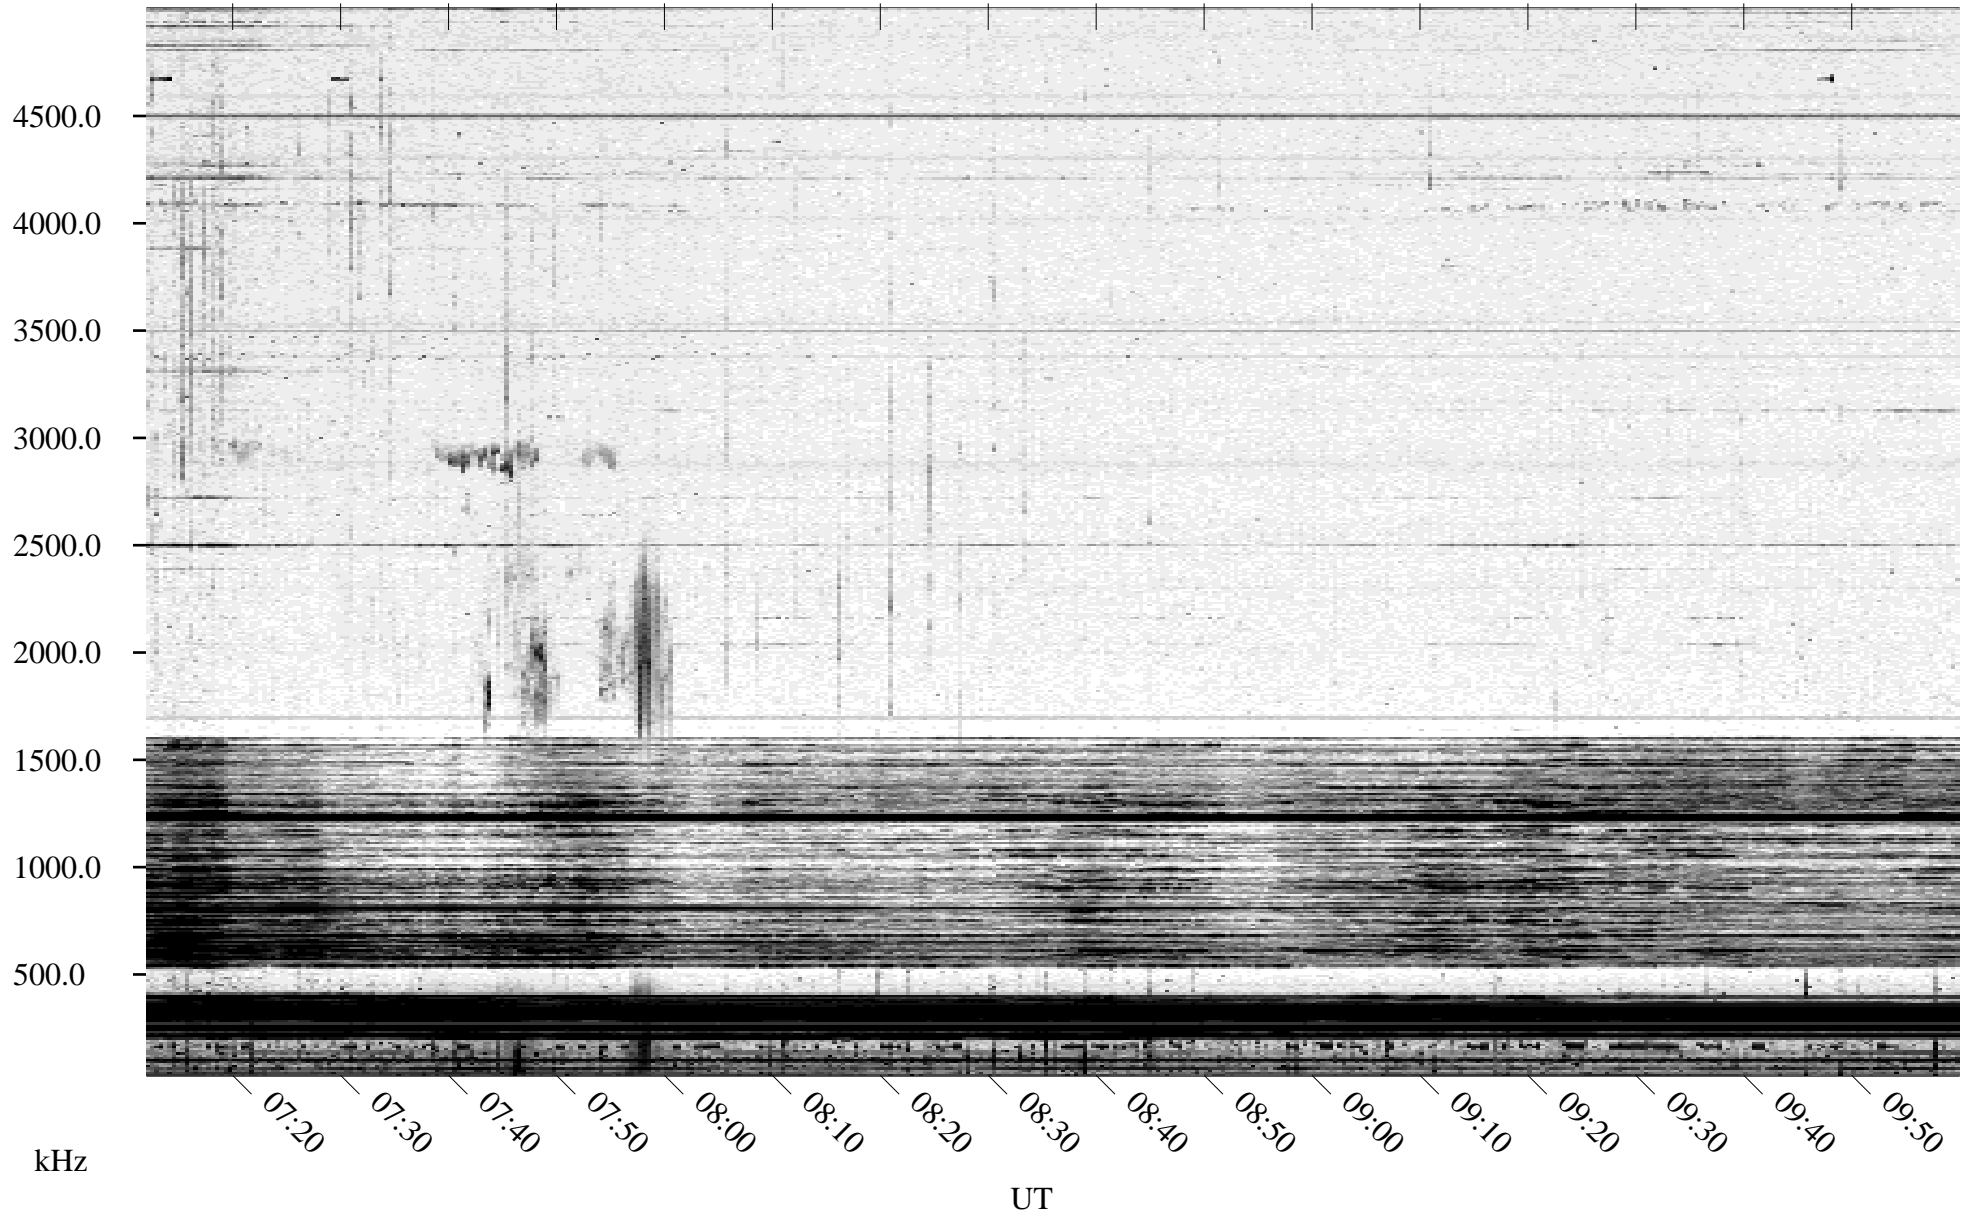

04/13/1996 Churchill, Manitoba

Linear Scale Black = 161 White = 15

ch96104l.r01m max_12

Page 1

04/13/1996 Churchill, Manitoba

Linear Scale Black = 161 White = 15

ch96104l.r01m max_12

04/14/1996 Churchill, Manitoba

Linear Scale Black = 161 White = 15

ch96104l.r01m max_12

Page 3

04/14/1996 Churchill, Manitoba

Linear Scale Black = 161 White = 15

ch96104l.r01m max_12

Page 4

04/14/1996 Churchill, Manitoba

Linear Scale Black = 161 White = 15

ch96104l.r01m max_12

Page 5

04/14/1996 Churchill, Manitoba

Linear Scale Black = 161 White = 15

ch96104l.r01m max_12

Page 6

04/14/1996 Churchill, Manitoba

Linear Scale Black = 161 White = 15

ch96104l.r01m max_12

Page 7

04/14/1996 Churchill, Manitoba

Linear Scale Black = 161 White = 15

ch96104l.r01m max_12

Page 8