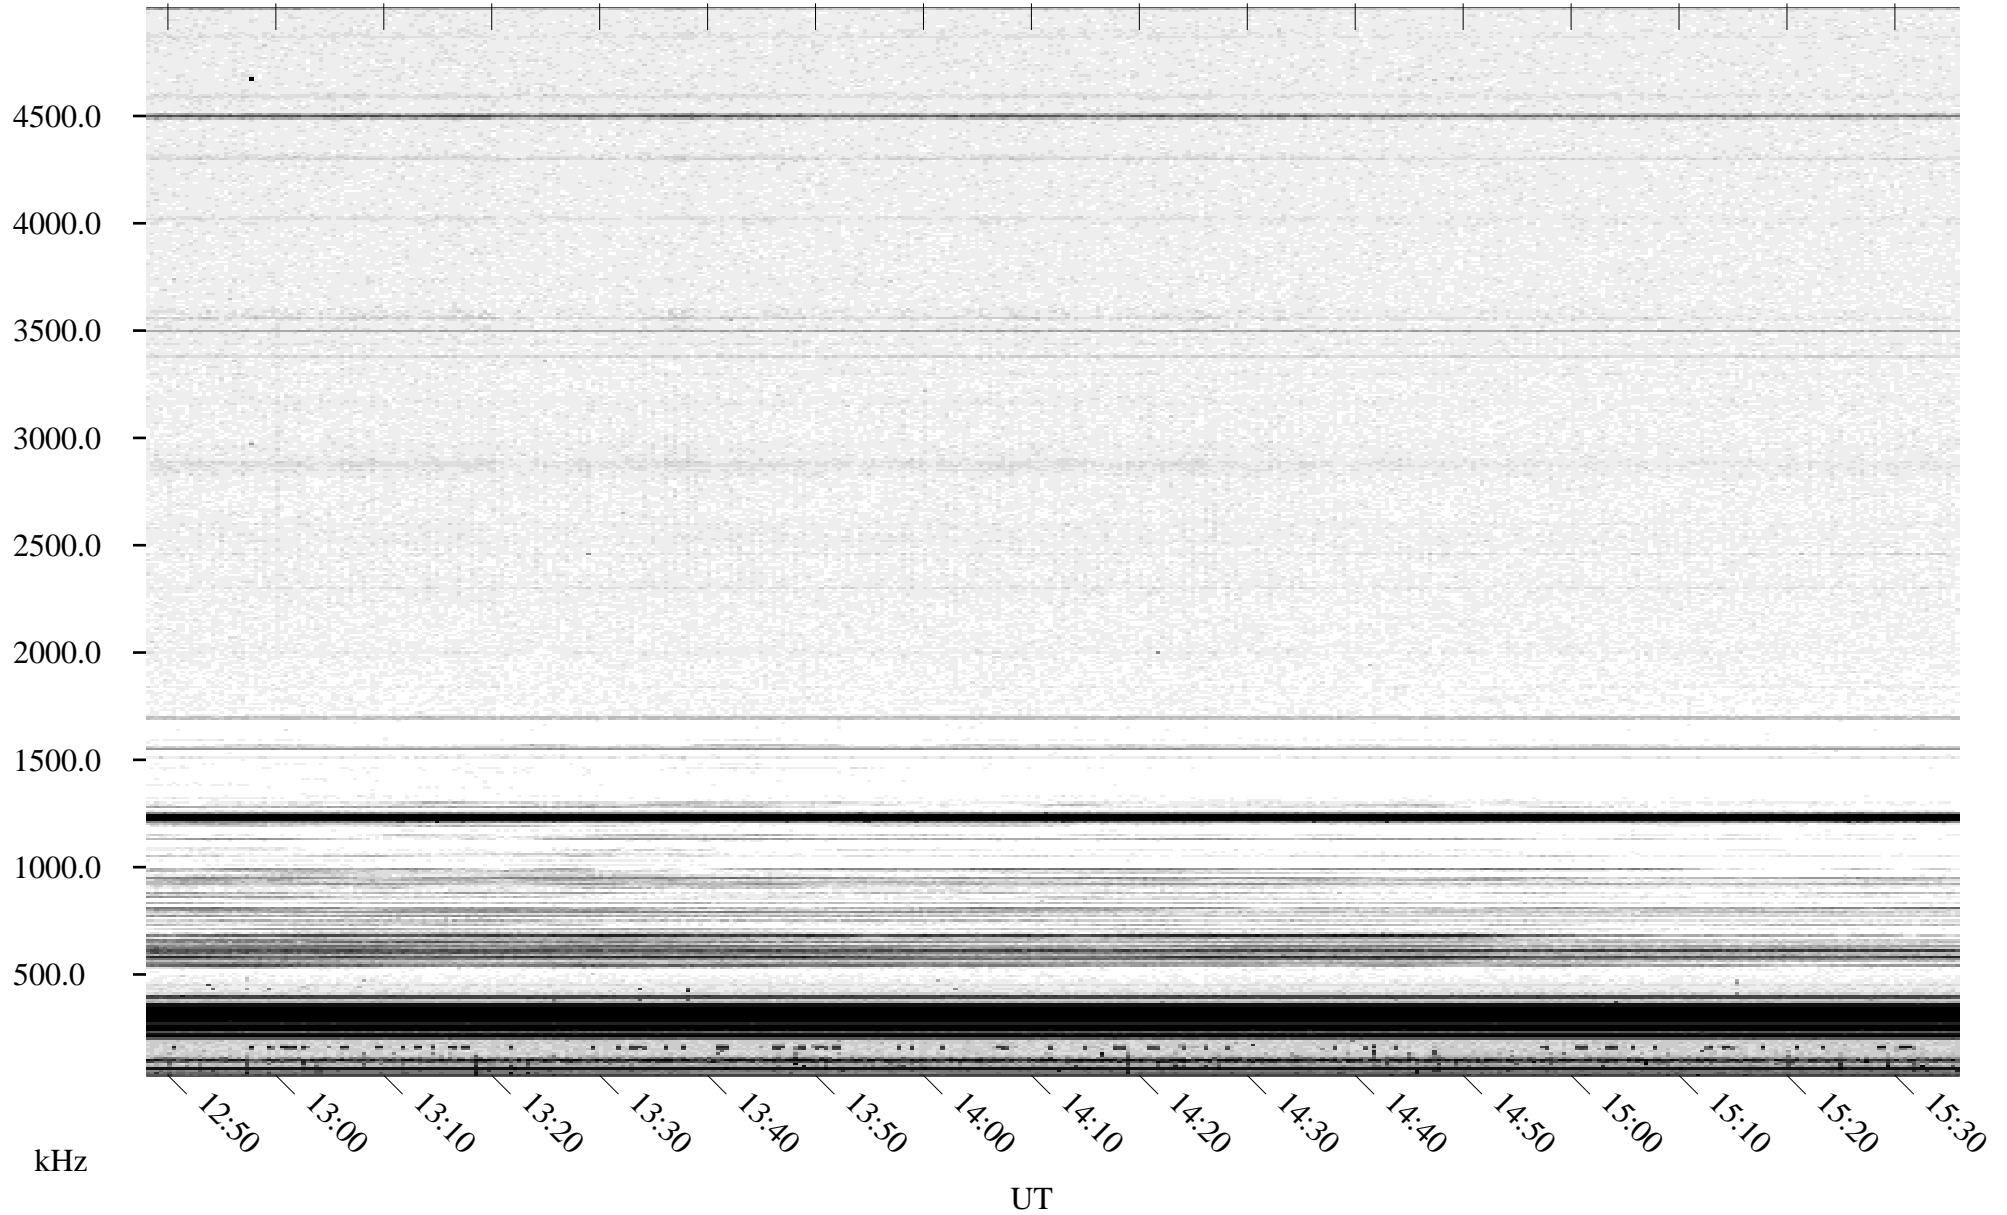

04/13/1996 Churchill, Manitoba

Linear Scale Black = 161 White = 15

ch96104l.r01m max_12

Page 1

04/13/1996 Churchill, Manitoba

Linear Scale Black = 161 White = 15

ch96104l.r01m max_12

04/14/1996 Churchill, Manitoba

Linear Scale Black = 161 White = 15

ch96104l.r01m max_12

Page 3

04/14/1996 Churchill, Manitoba

Linear Scale Black = 161 White = 15

ch96104l.r01m max_12

Page 4

04/14/1996 Churchill, Manitoba

Linear Scale Black = 161 White = 15

ch96104l.r01m max_12

Page 5

04/14/1996 Churchill, Manitoba

Linear Scale Black = 161 White = 15

ch96104l.r01m max_12

Page 6

04/14/1996 Churchill, Manitoba

Linear Scale Black = 161 White = 15

ch96104l.r01m max_12

Page 7

04/14/1996 Churchill, Manitoba

Linear Scale Black = 161 White = 15

ch96104l.r01m max_12

Page 8