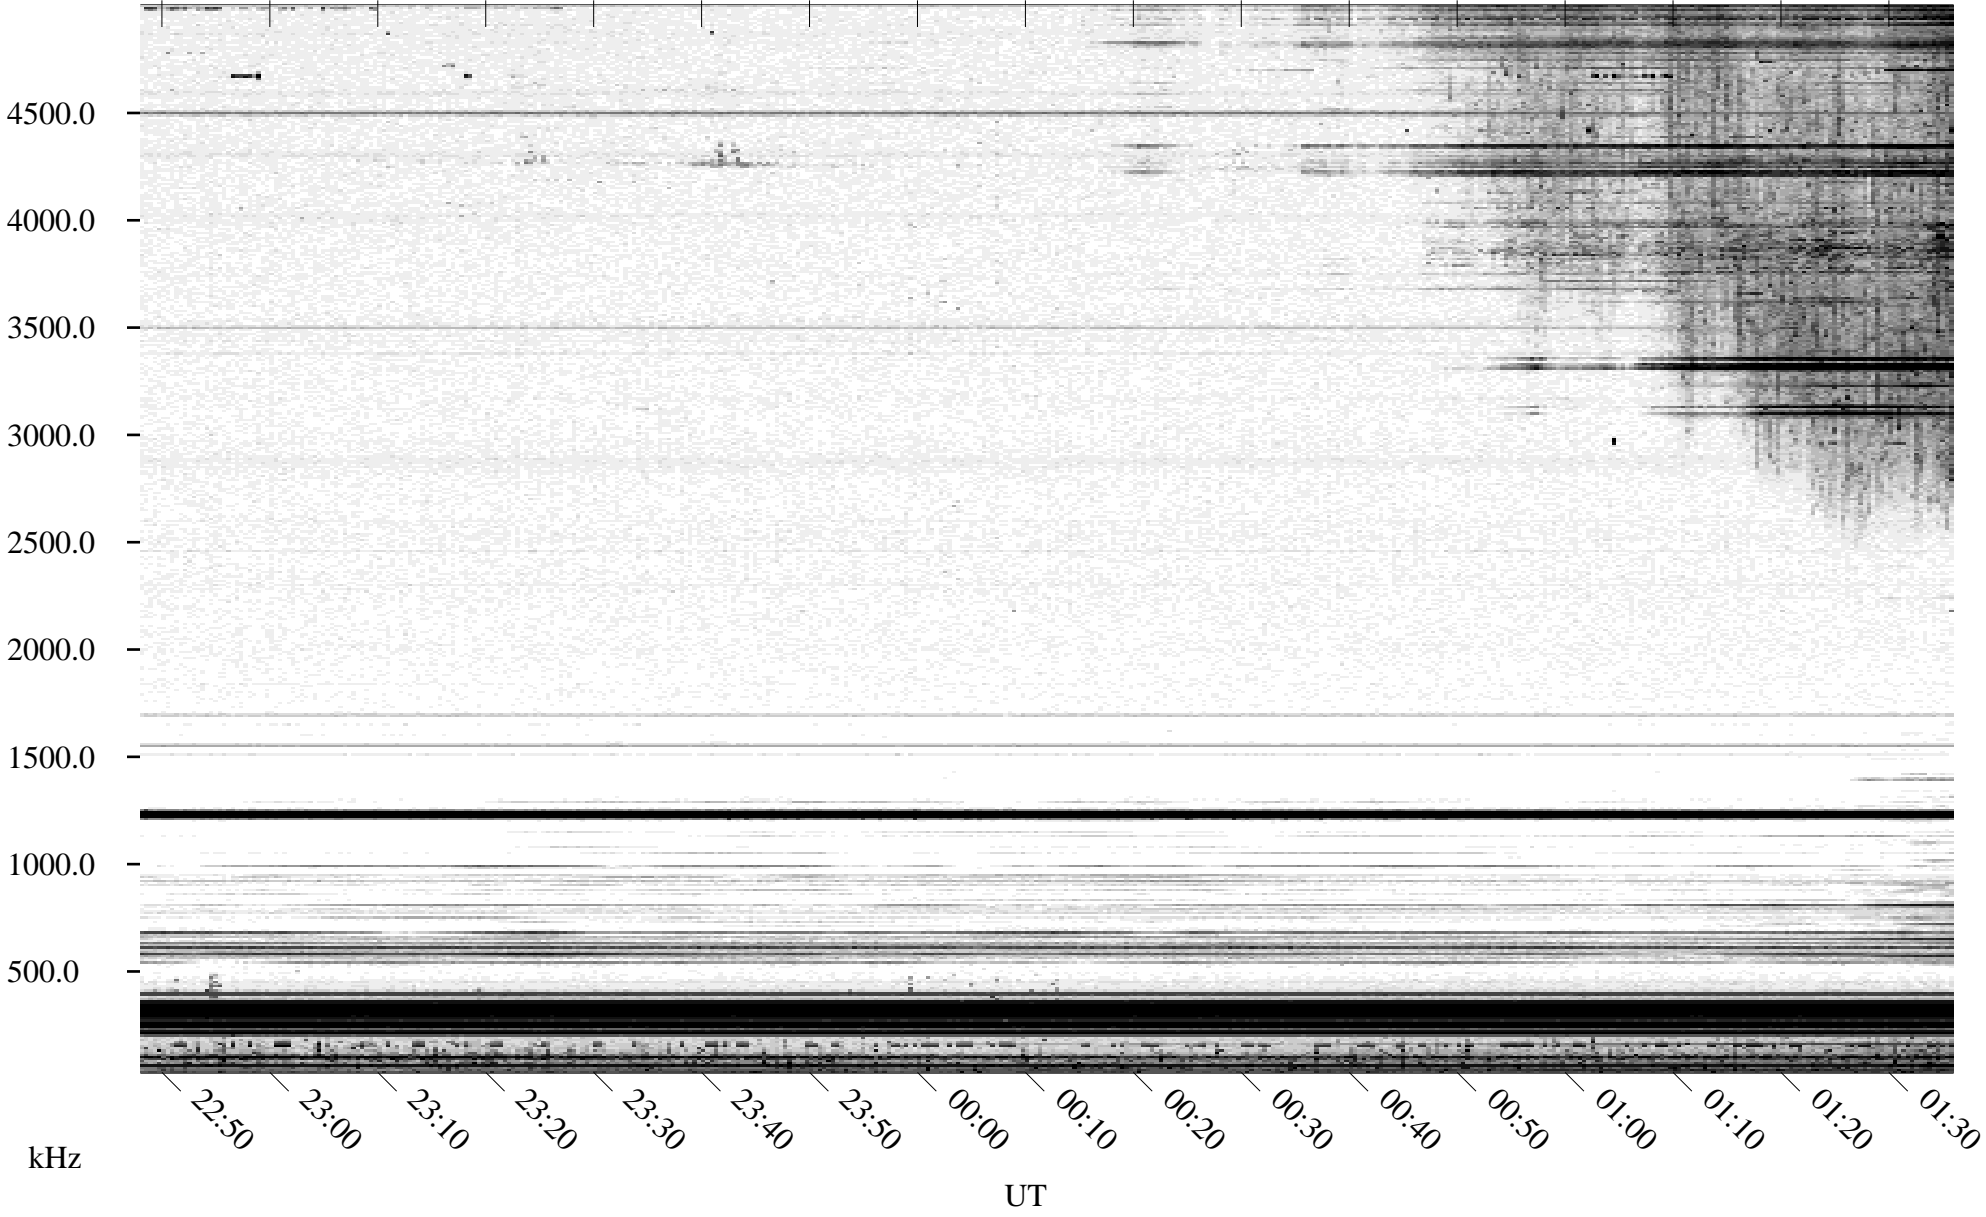

# 04/14/1996 Churchill, Manitoba

Linear Scale    Black = 161    White = 15

ch961051.r00m max\_12

Page 1

# 04/14/1996 Churchill, Manitoba

Linear Scale    Black = 161    White = 15

ch961051.r00m max\_12

# 04/15/1996 Churchill, Manitoba

Linear Scale    Black = 161    White = 15

ch961051.r00m max\_12

Page 3

# 04/15/1996 Churchill, Manitoba

Linear Scale    Black = 161    White = 15

ch961051.r00m max\_12

Page 4