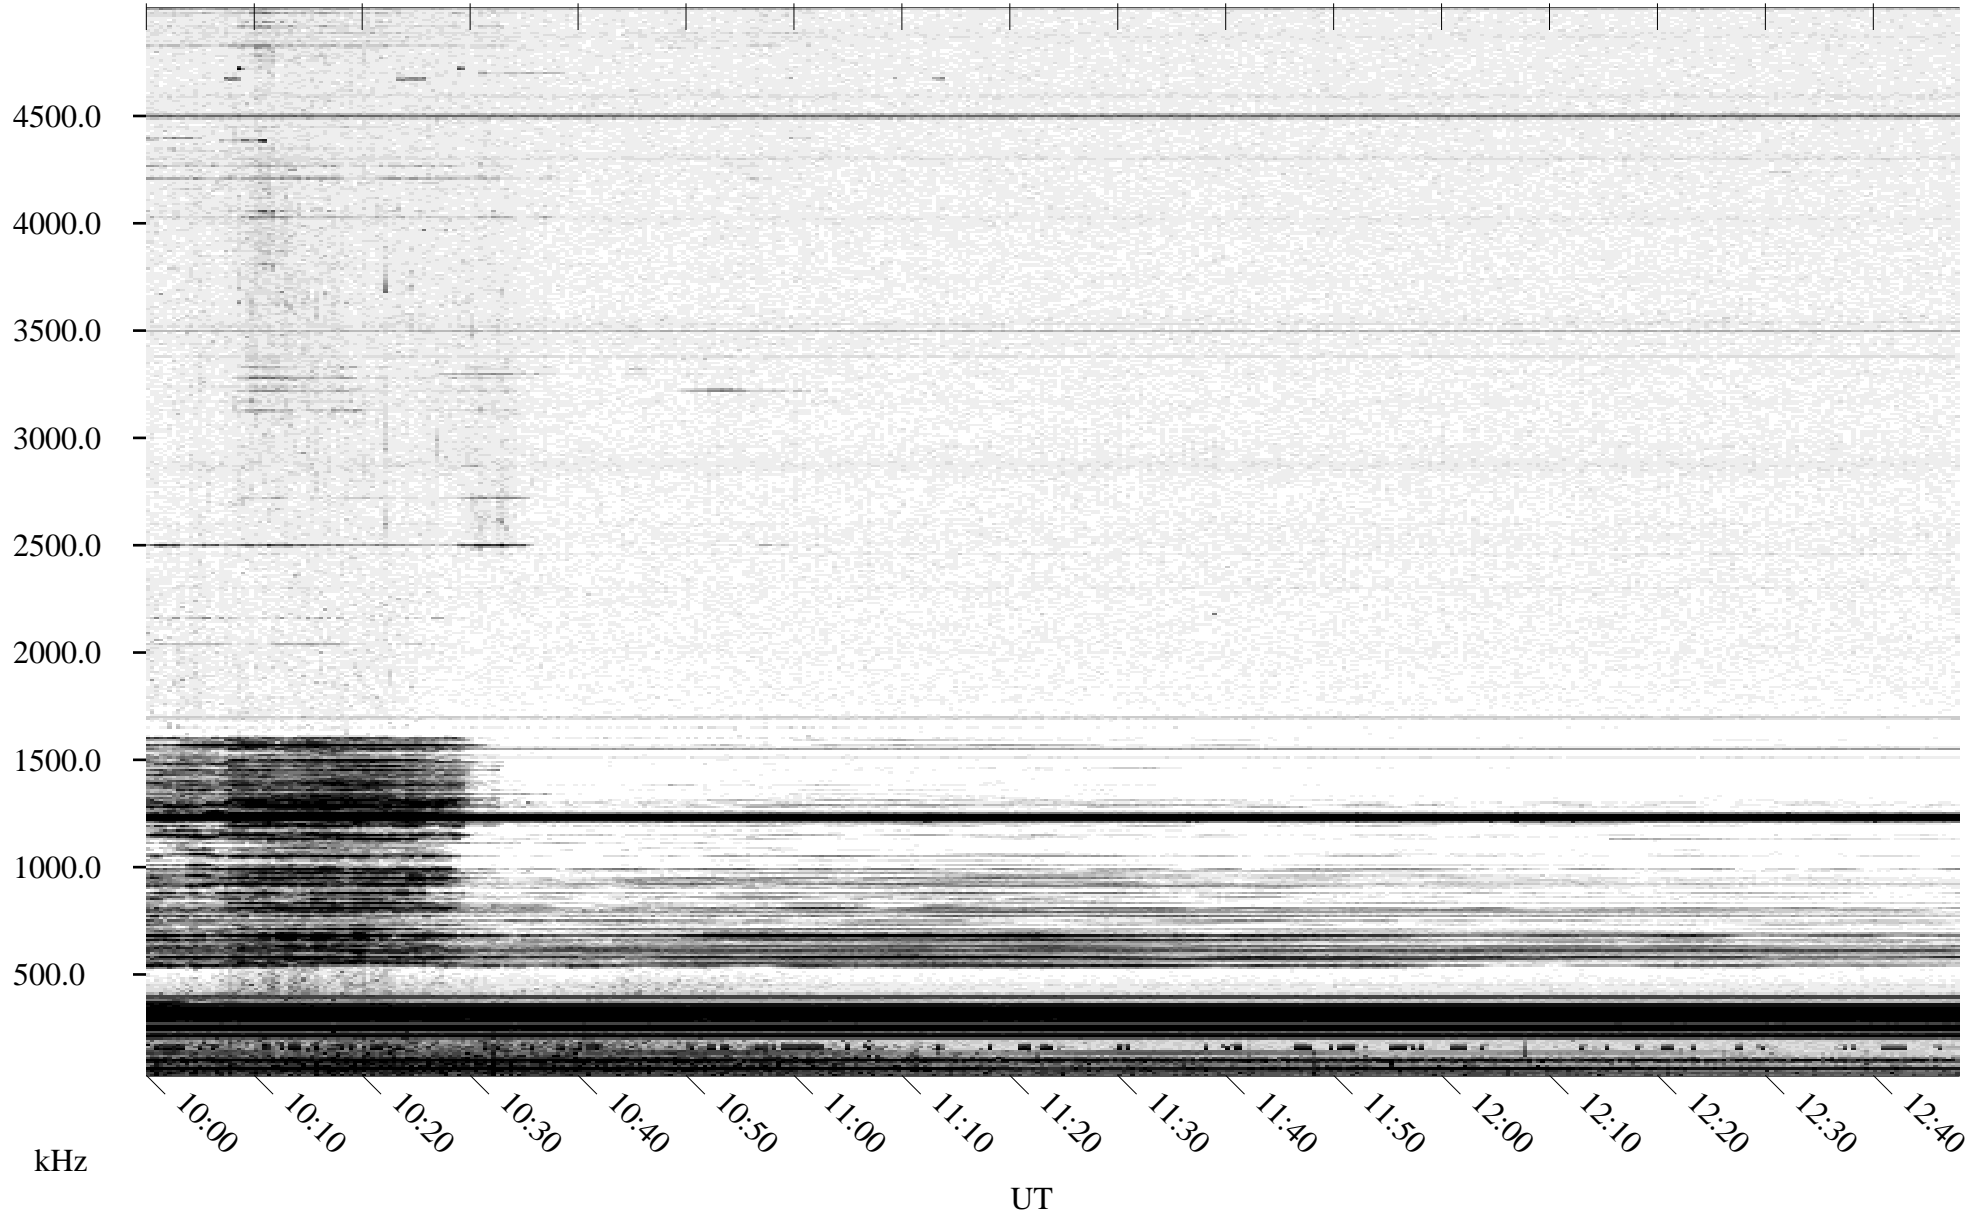

# 04/15/1996 Churchill, Manitoba

Linear Scale    Black = 161    White = 15

ch961051.r00m max\_12

Page 4

# 04/15/1996 Churchill, Manitoba

Linear Scale    Black = 161    White = 15

ch961051.r00m max\_12

Page 5

# 04/15/1996 Churchill, Manitoba

Linear Scale    Black = 161    White = 15

ch961051.r00m max\_12

Page 6

# 04/15/1996 Churchill, Manitoba

Linear Scale    Black = 161    White = 15

ch961051.r00m max\_12

Page 7