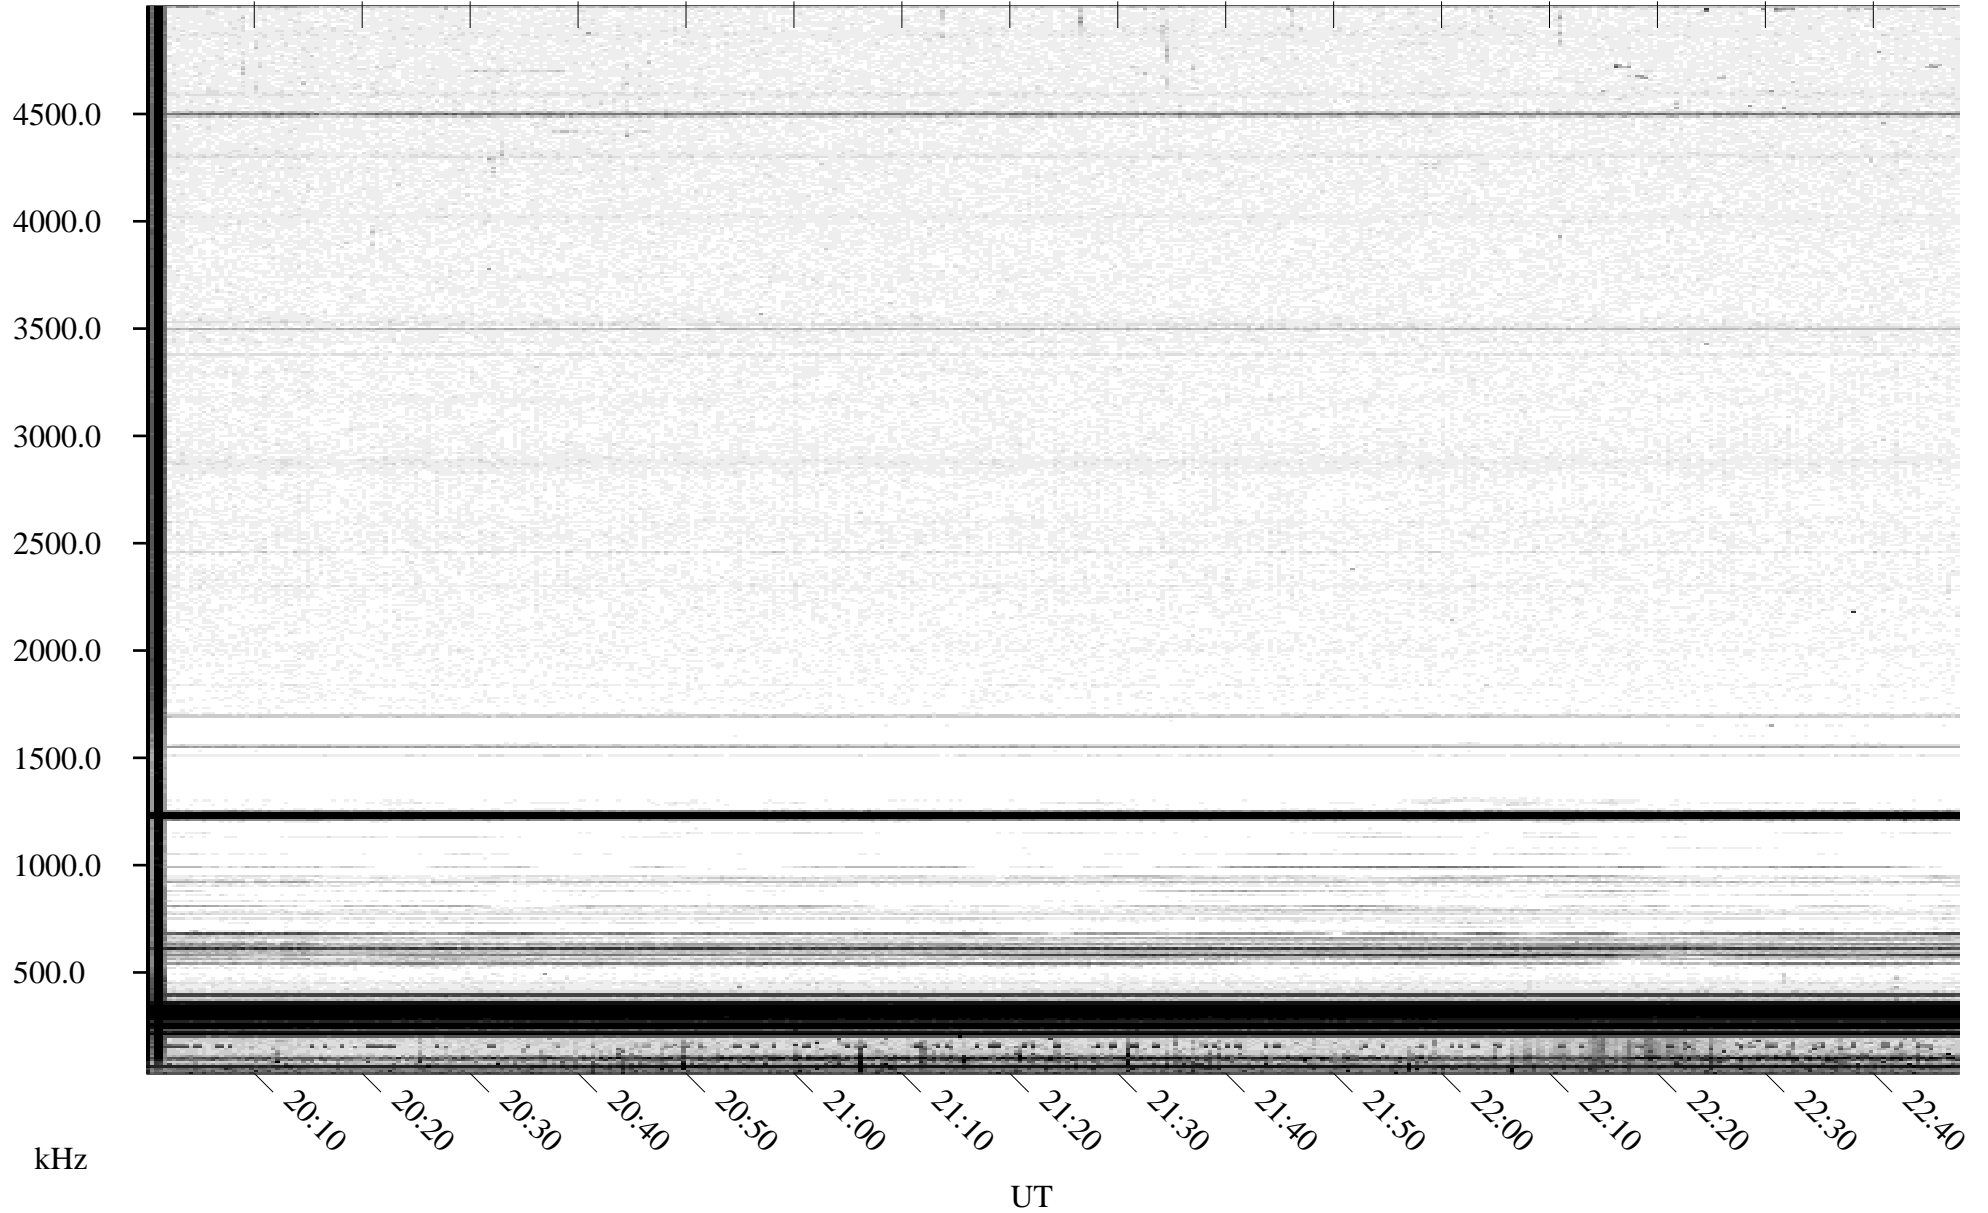

# 04/14/1996 Churchill, Manitoba

Linear Scale    Black = 161    White = 15

ch961051.r00m max\_12

Page 1

# 04/14/1996 Churchill, Manitoba

Linear Scale    Black = 161    White = 15

ch961051.r00m max\_12

# 04/15/1996 Churchill, Manitoba

Linear Scale    Black = 161    White = 15

ch961051.r00m max\_12

Page 3

# 04/15/1996 Churchill, Manitoba

Linear Scale    Black = 161    White = 15

ch961051.r00m max\_12

Page 4