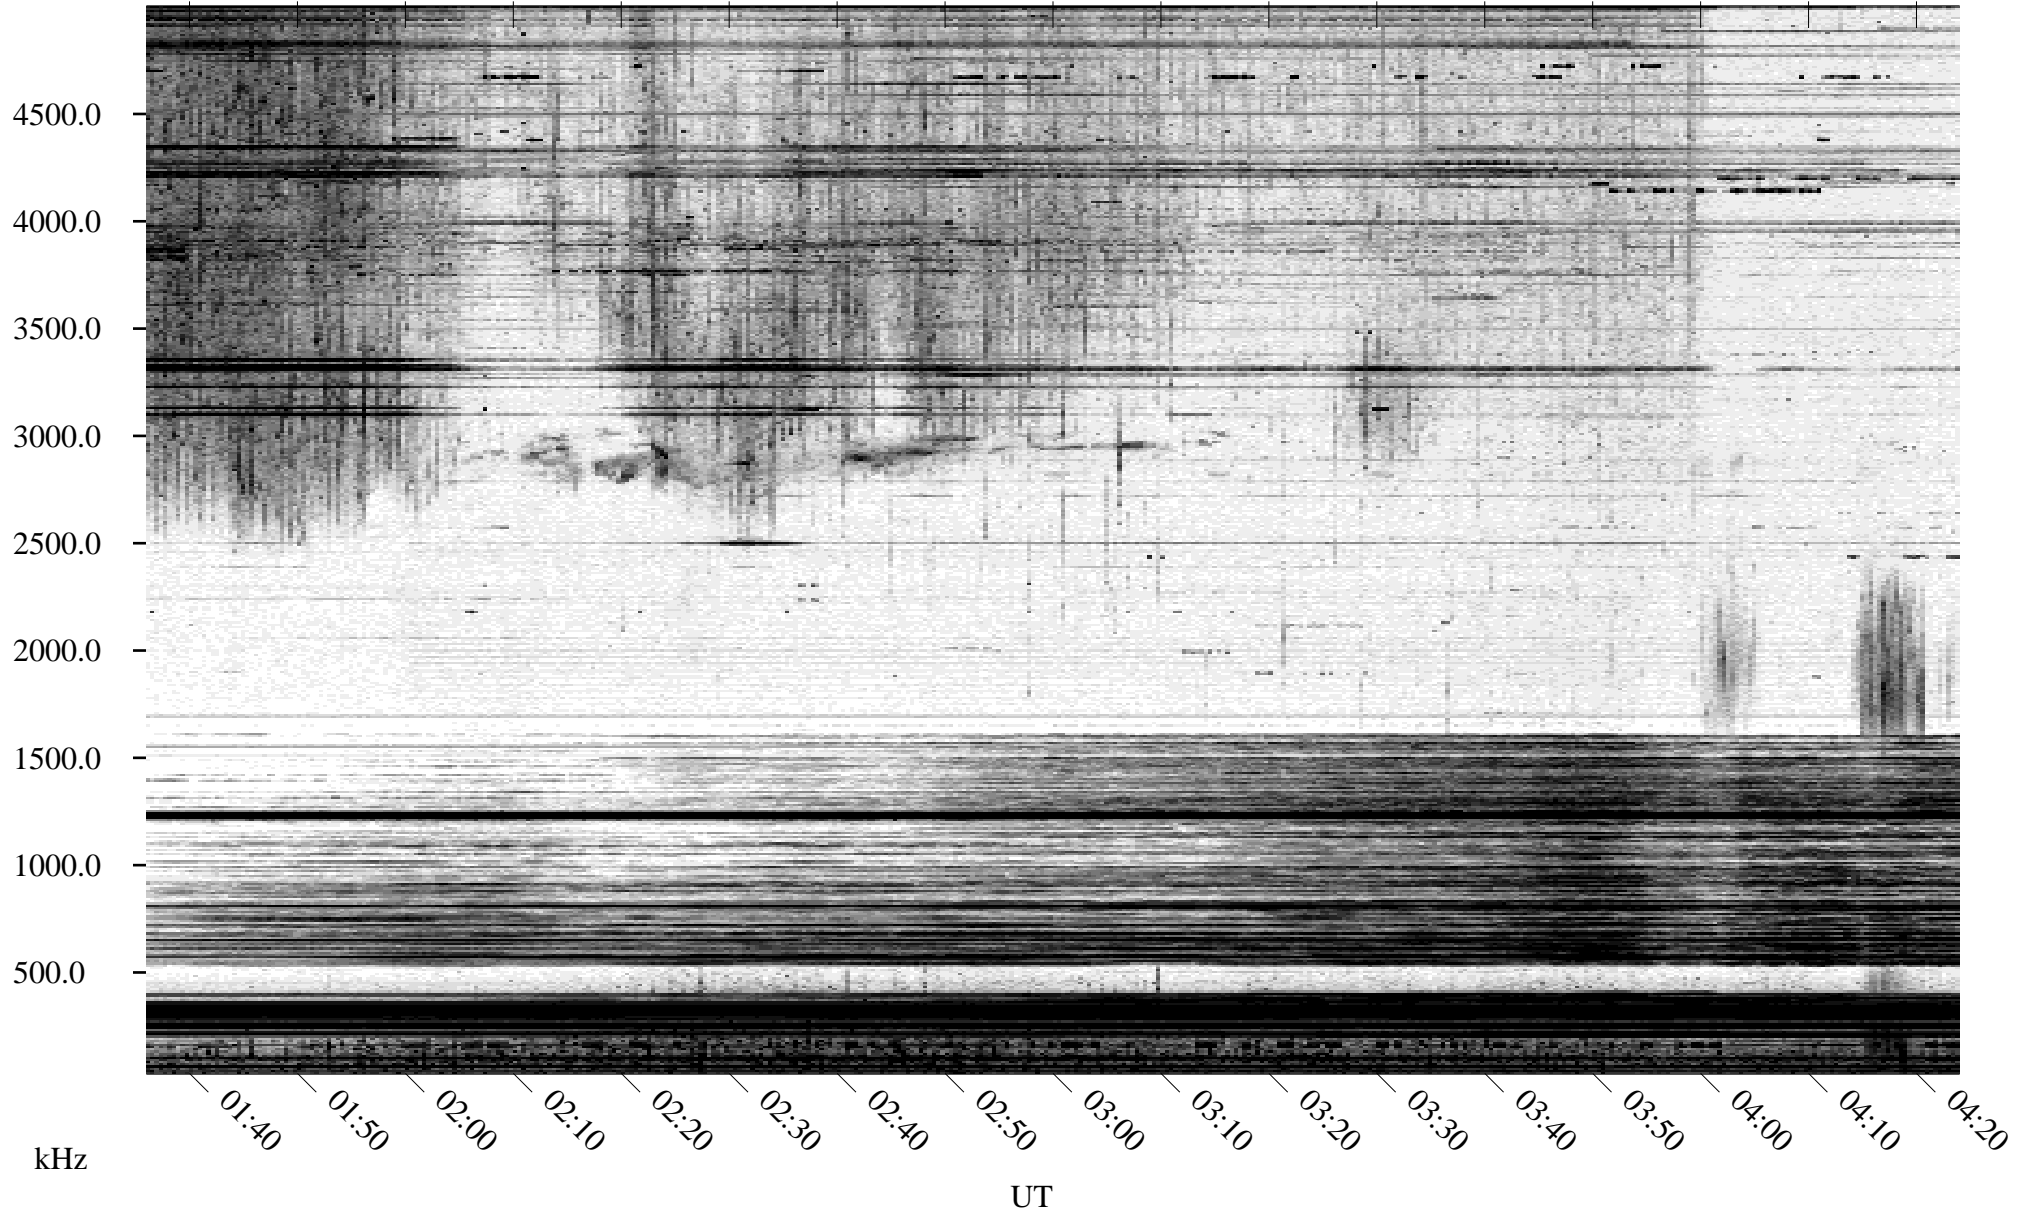

# 04/14/1996 Churchill, Manitoba

Linear Scale    Black = 161    White = 15

ch961051.r00m max\_12

Page 1

# 04/14/1996 Churchill, Manitoba

Linear Scale    Black = 161    White = 15

ch961051.r00m max\_12

# 04/15/1996 Churchill, Manitoba

Linear Scale    Black = 161    White = 15

ch961051.r00m max\_12

Page 3

# 04/15/1996 Churchill, Manitoba

Linear Scale    Black = 161    White = 15

ch961051.r00m max\_12

Page 4