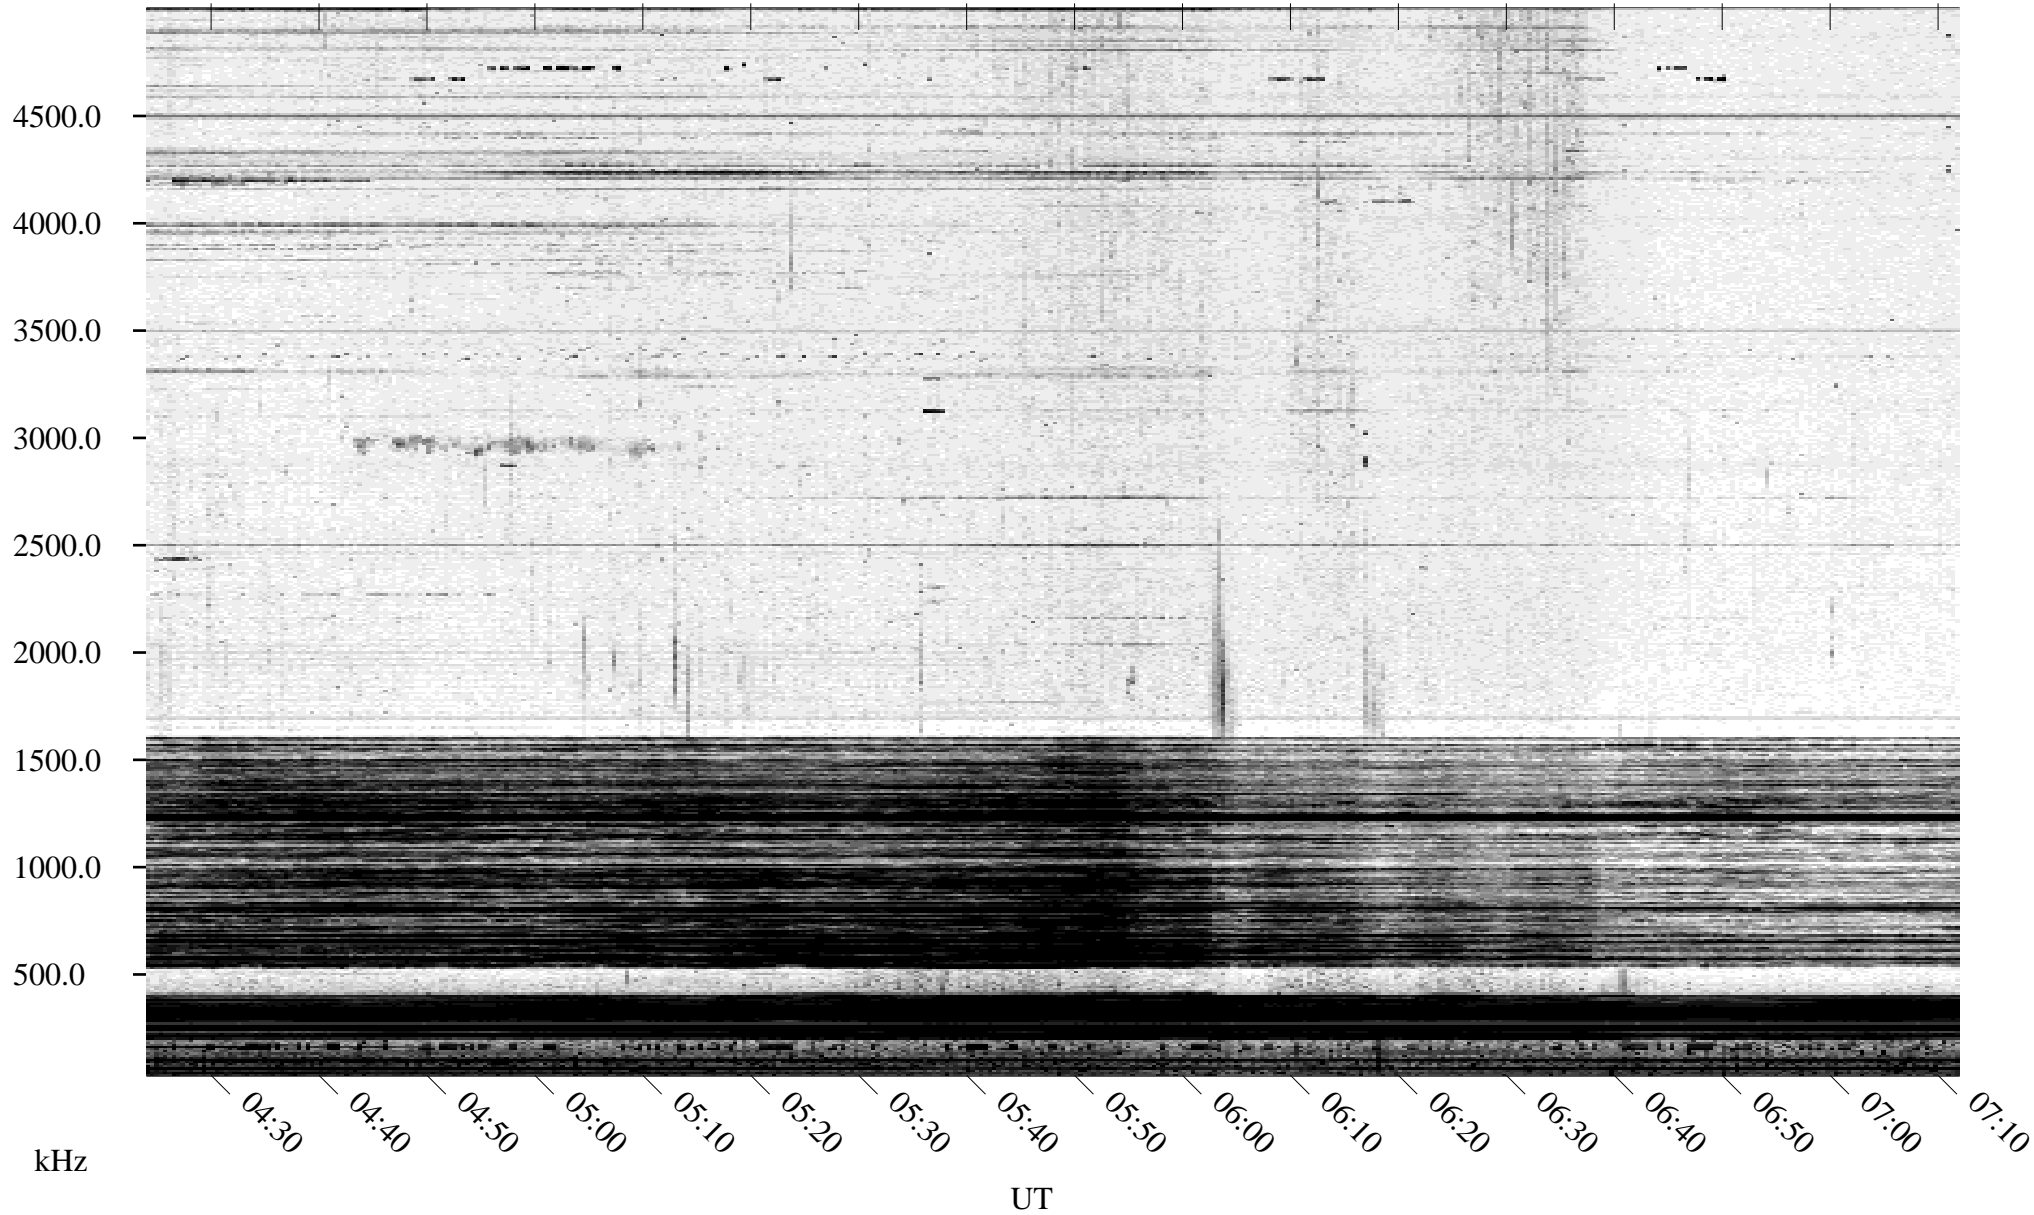

# 04/14/1996 Churchill, Manitoba

Linear Scale    Black = 161    White = 15

ch961051.r00m max\_12

Page 1

# 04/14/1996 Churchill, Manitoba

Linear Scale    Black = 161    White = 15

ch961051.r00m max\_12

# 04/15/1996 Churchill, Manitoba

Linear Scale    Black = 161    White = 15

ch961051.r00m max\_12

Page 3

# 04/15/1996 Churchill, Manitoba

Linear Scale    Black = 161    White = 15

ch961051.r00m max\_12

Page 4