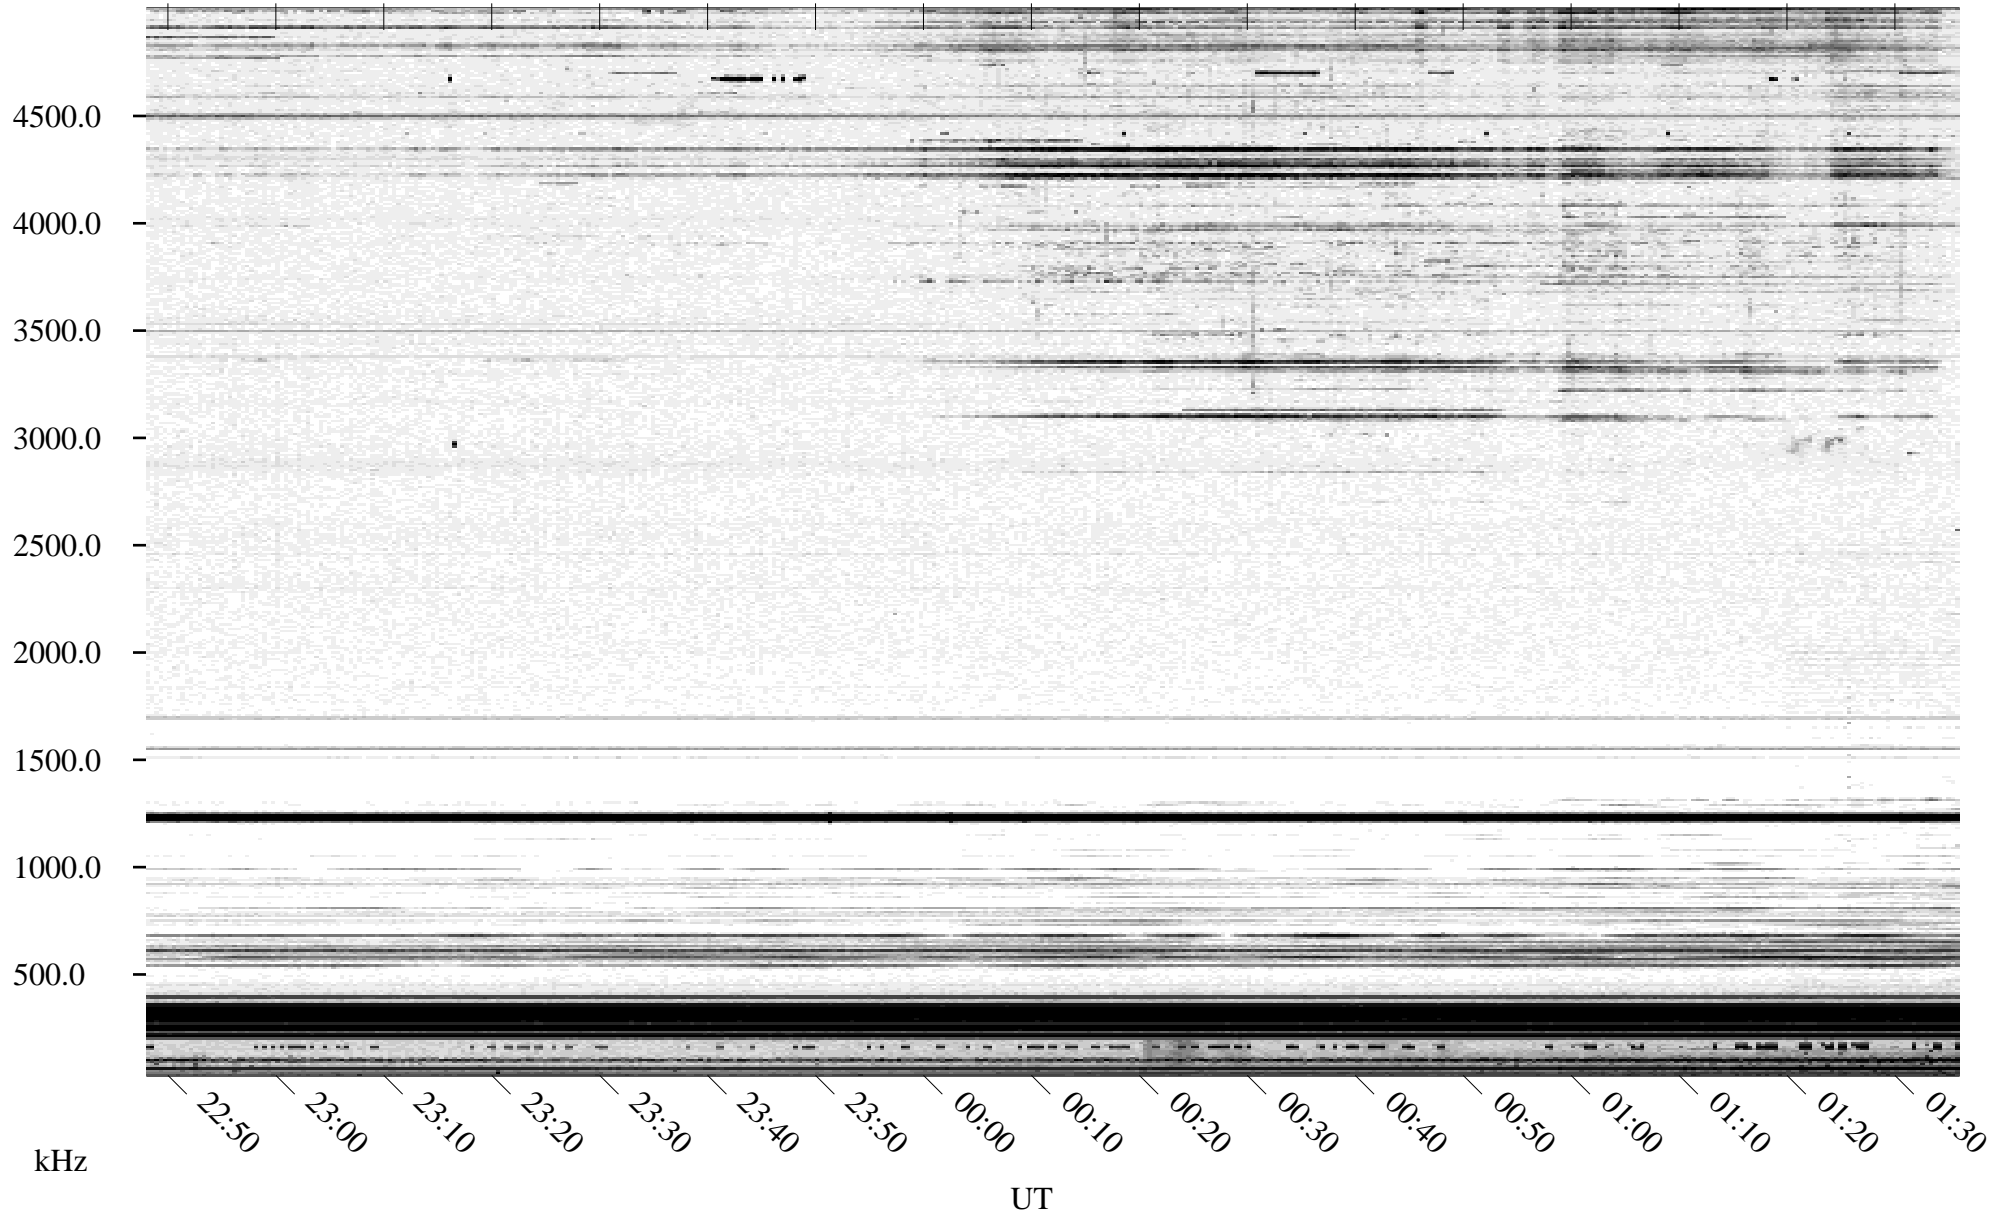

# 04/15/1996 Churchill, Manitoba

Linear Scale    Black = 161    White = 15

ch96106l.r00m max\_12

Page 1

# 04/15/1996 Churchill, Manitoba

Linear Scale    Black = 161    White = 15

ch96106l.r00m max\_12

Page 2

# 04/16/1996 Churchill, Manitoba

Linear Scale    Black = 161    White = 15

ch96106l.r00m max\_12