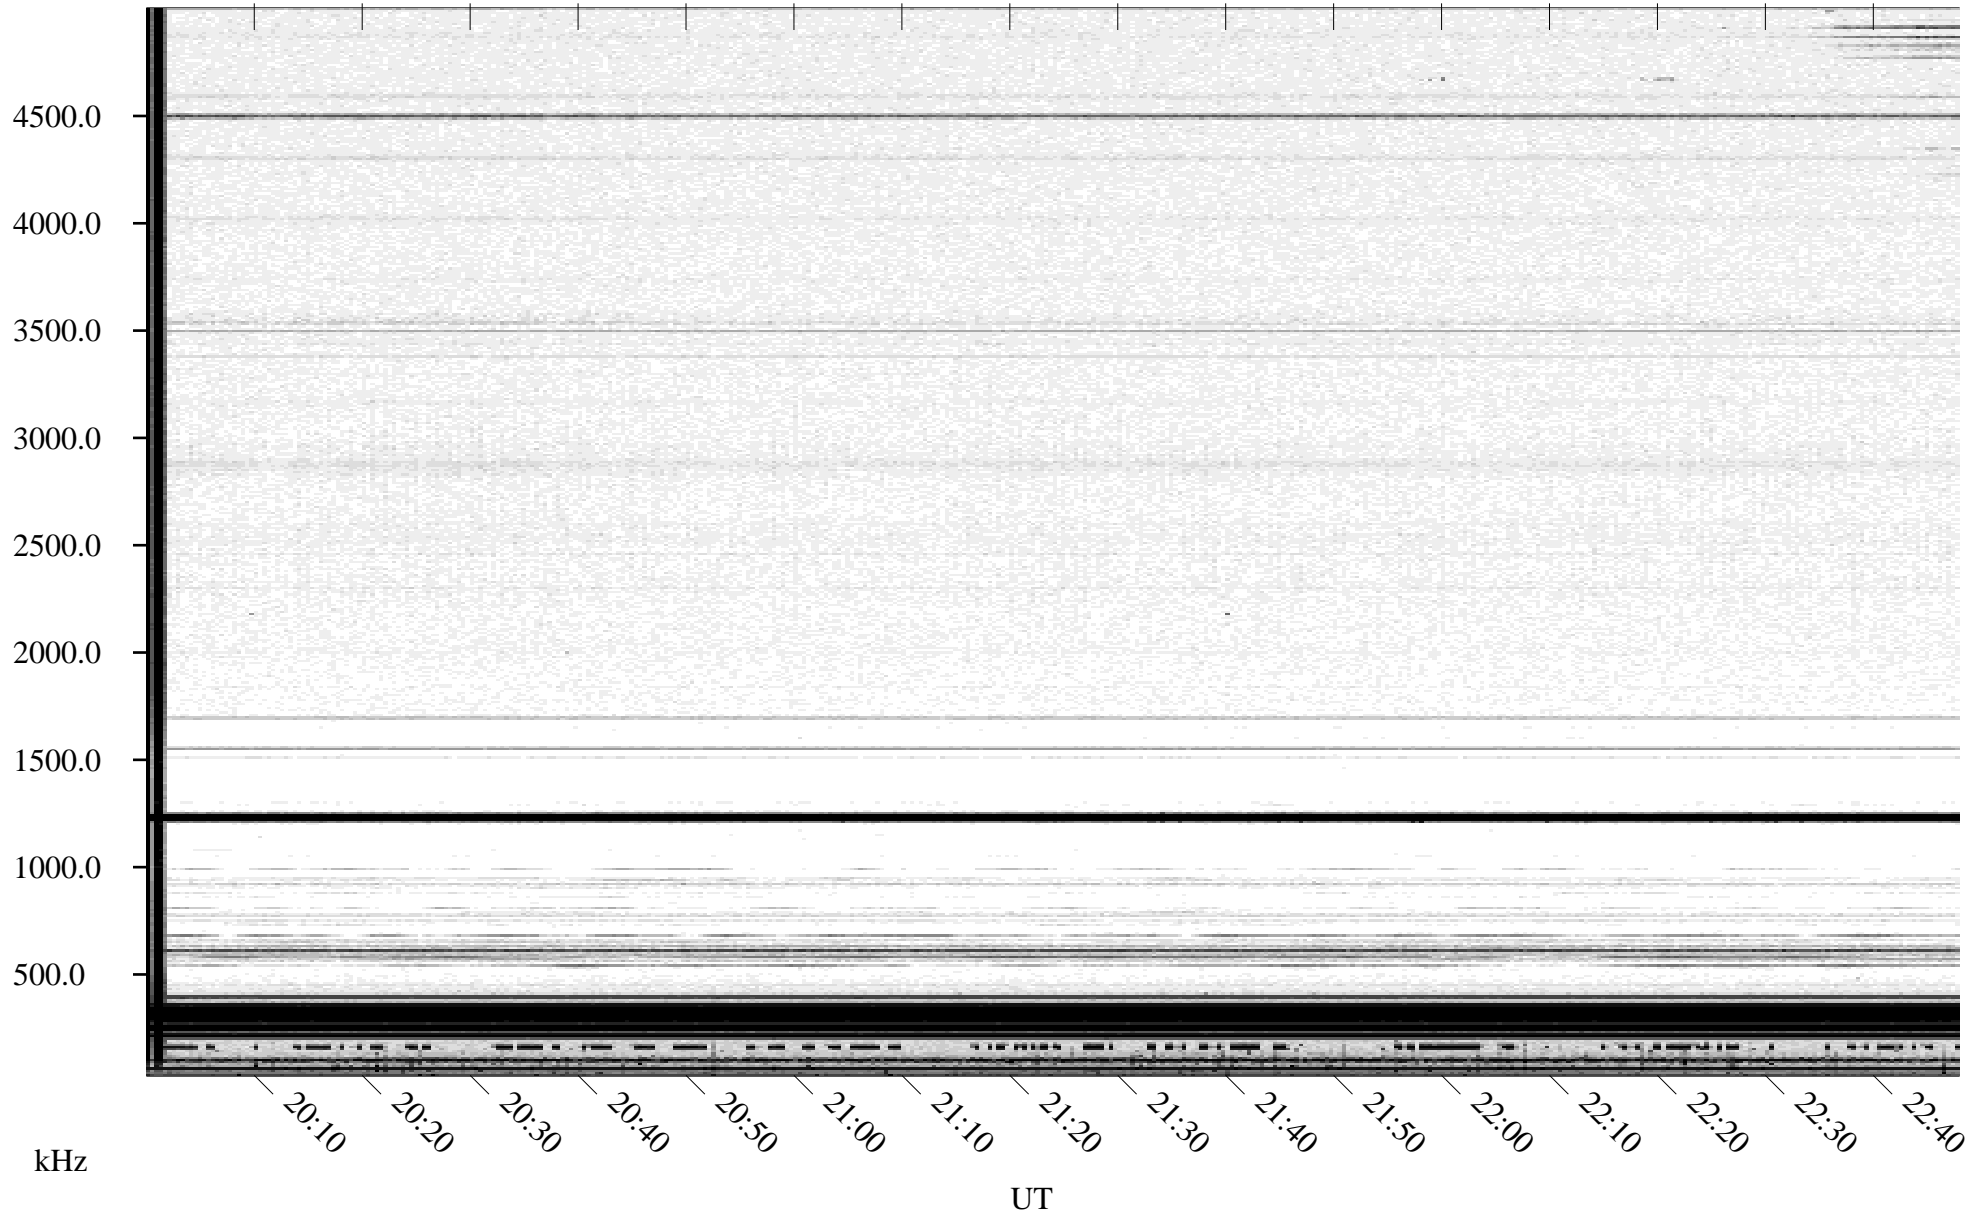

# 04/15/1996 Churchill, Manitoba

Linear Scale    Black = 161    White = 15

ch96106l.r00m max\_12

Page 1

# 04/15/1996 Churchill, Manitoba

Linear Scale    Black = 161    White = 15

ch96106l.r00m max\_12

Page 2

# 04/16/1996 Churchill, Manitoba

Linear Scale    Black = 161    White = 15

ch96106l.r00m max\_12