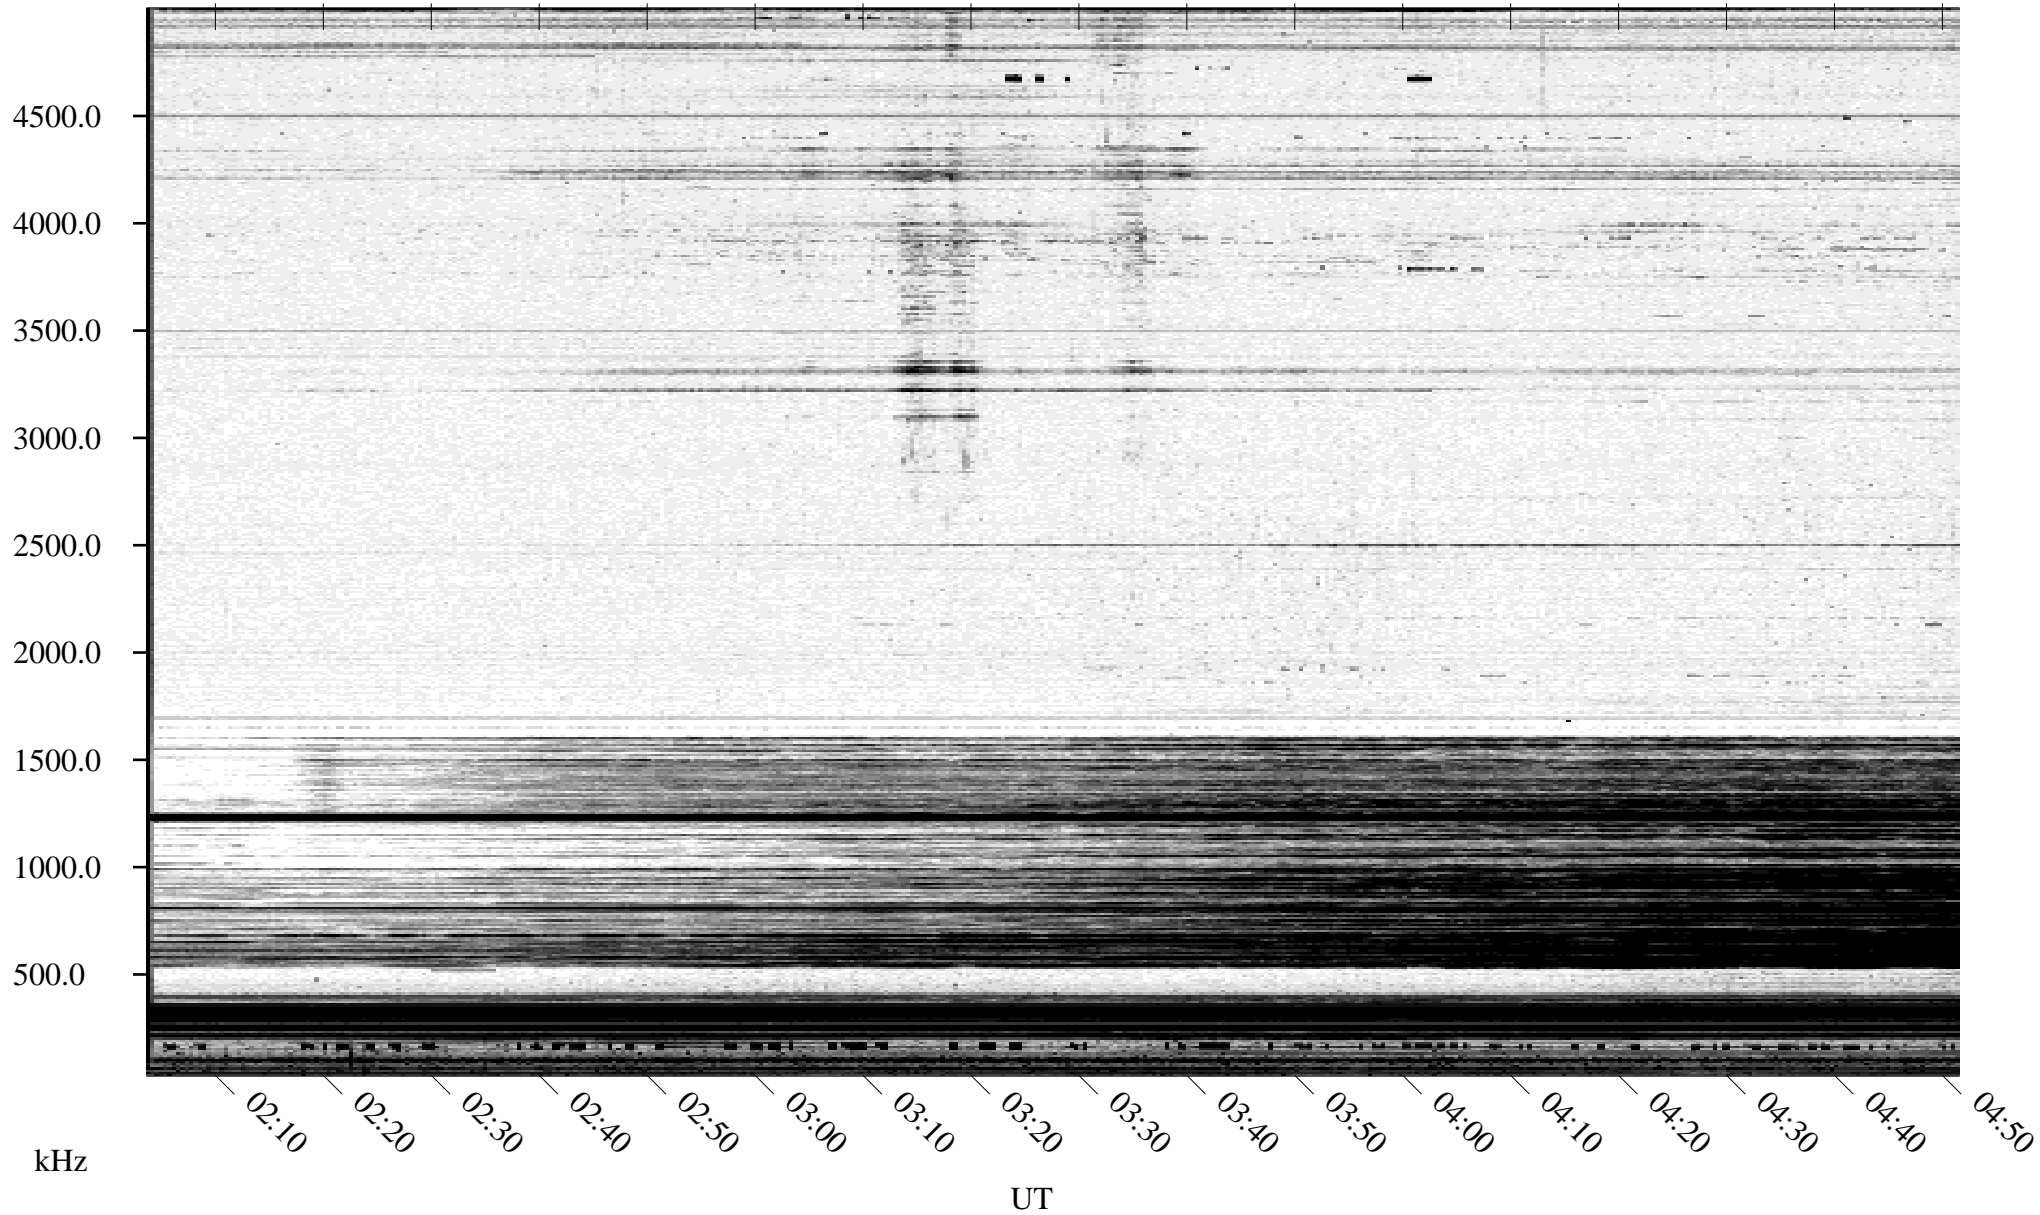

04/16/1996 Churchill, Manitoba

Linear Scale Black = 161 White = 15

ch96107l.r00m max_12

Page 1

04/16/1996 Churchill, Manitoba

Linear Scale Black = 161 White = 15

ch96107l.r00m max_12

Page 2

04/16/1996 Churchill, Manitoba

Linear Scale Black = 161 White = 15

ch96107l.r00m max_12

Page 3

04/16/1996 Churchill, Manitoba

Linear Scale Black = 161 White = 15

ch96107l.r00m max_12

Page 4

04/16/1996 Churchill, Manitoba

Linear Scale Black = 161 White = 15

ch96107l.r00m max_12

Page 5