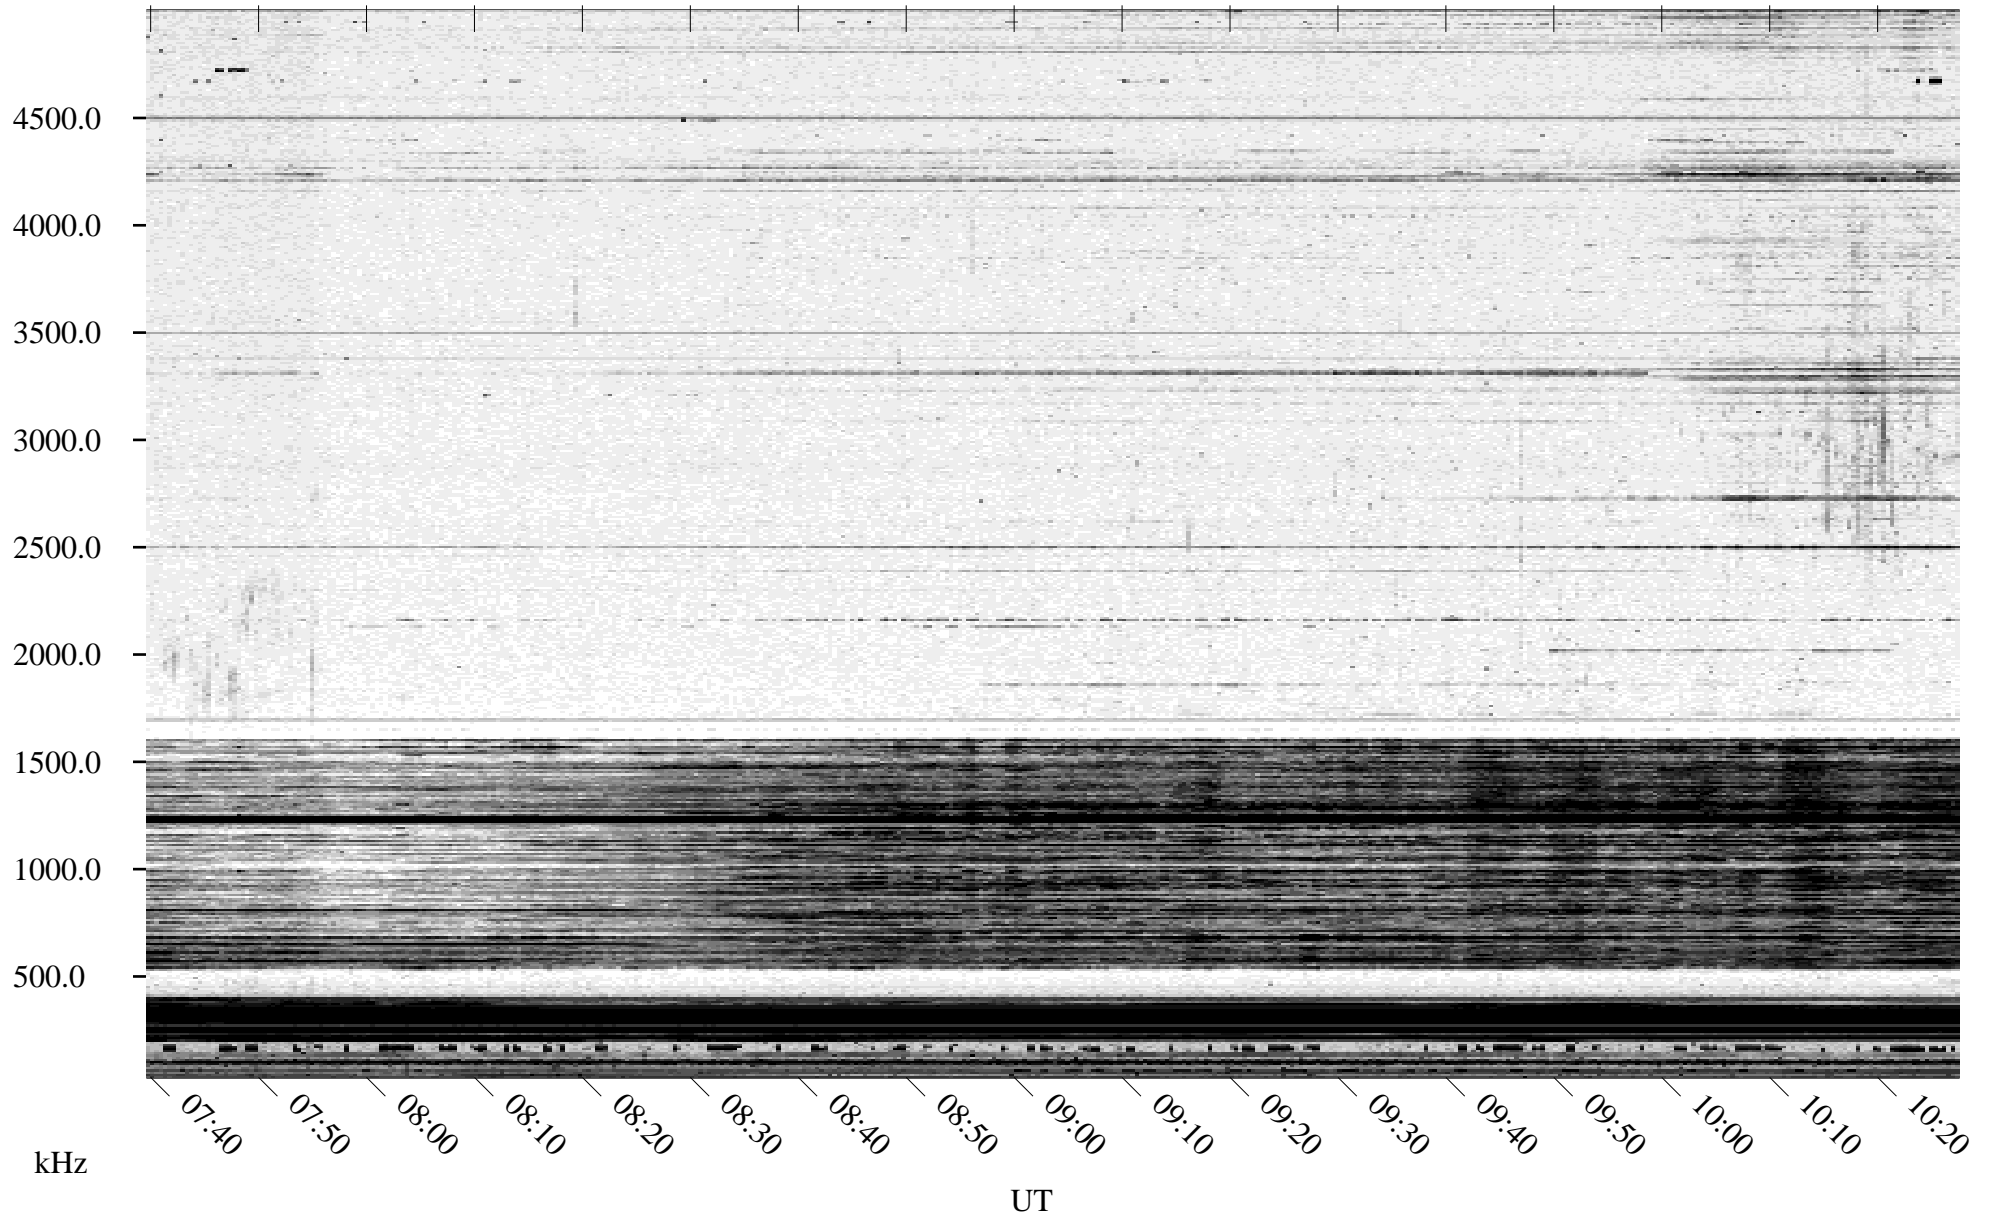

04/16/1996 Churchill, Manitoba

Linear Scale Black = 161 White = 15

ch96107l.r00m max_12

Page 1

04/16/1996 Churchill, Manitoba

Linear Scale Black = 161 White = 15

ch96107l.r00m max_12

Page 2

04/16/1996 Churchill, Manitoba

Linear Scale Black = 161 White = 15

ch96107l.r00m max_12

Page 3

04/16/1996 Churchill, Manitoba

Linear Scale Black = 161 White = 15

ch96107l.r00m max_12

Page 4

04/16/1996 Churchill, Manitoba

Linear Scale Black = 161 White = 15

ch96107l.r00m max_12

Page 5