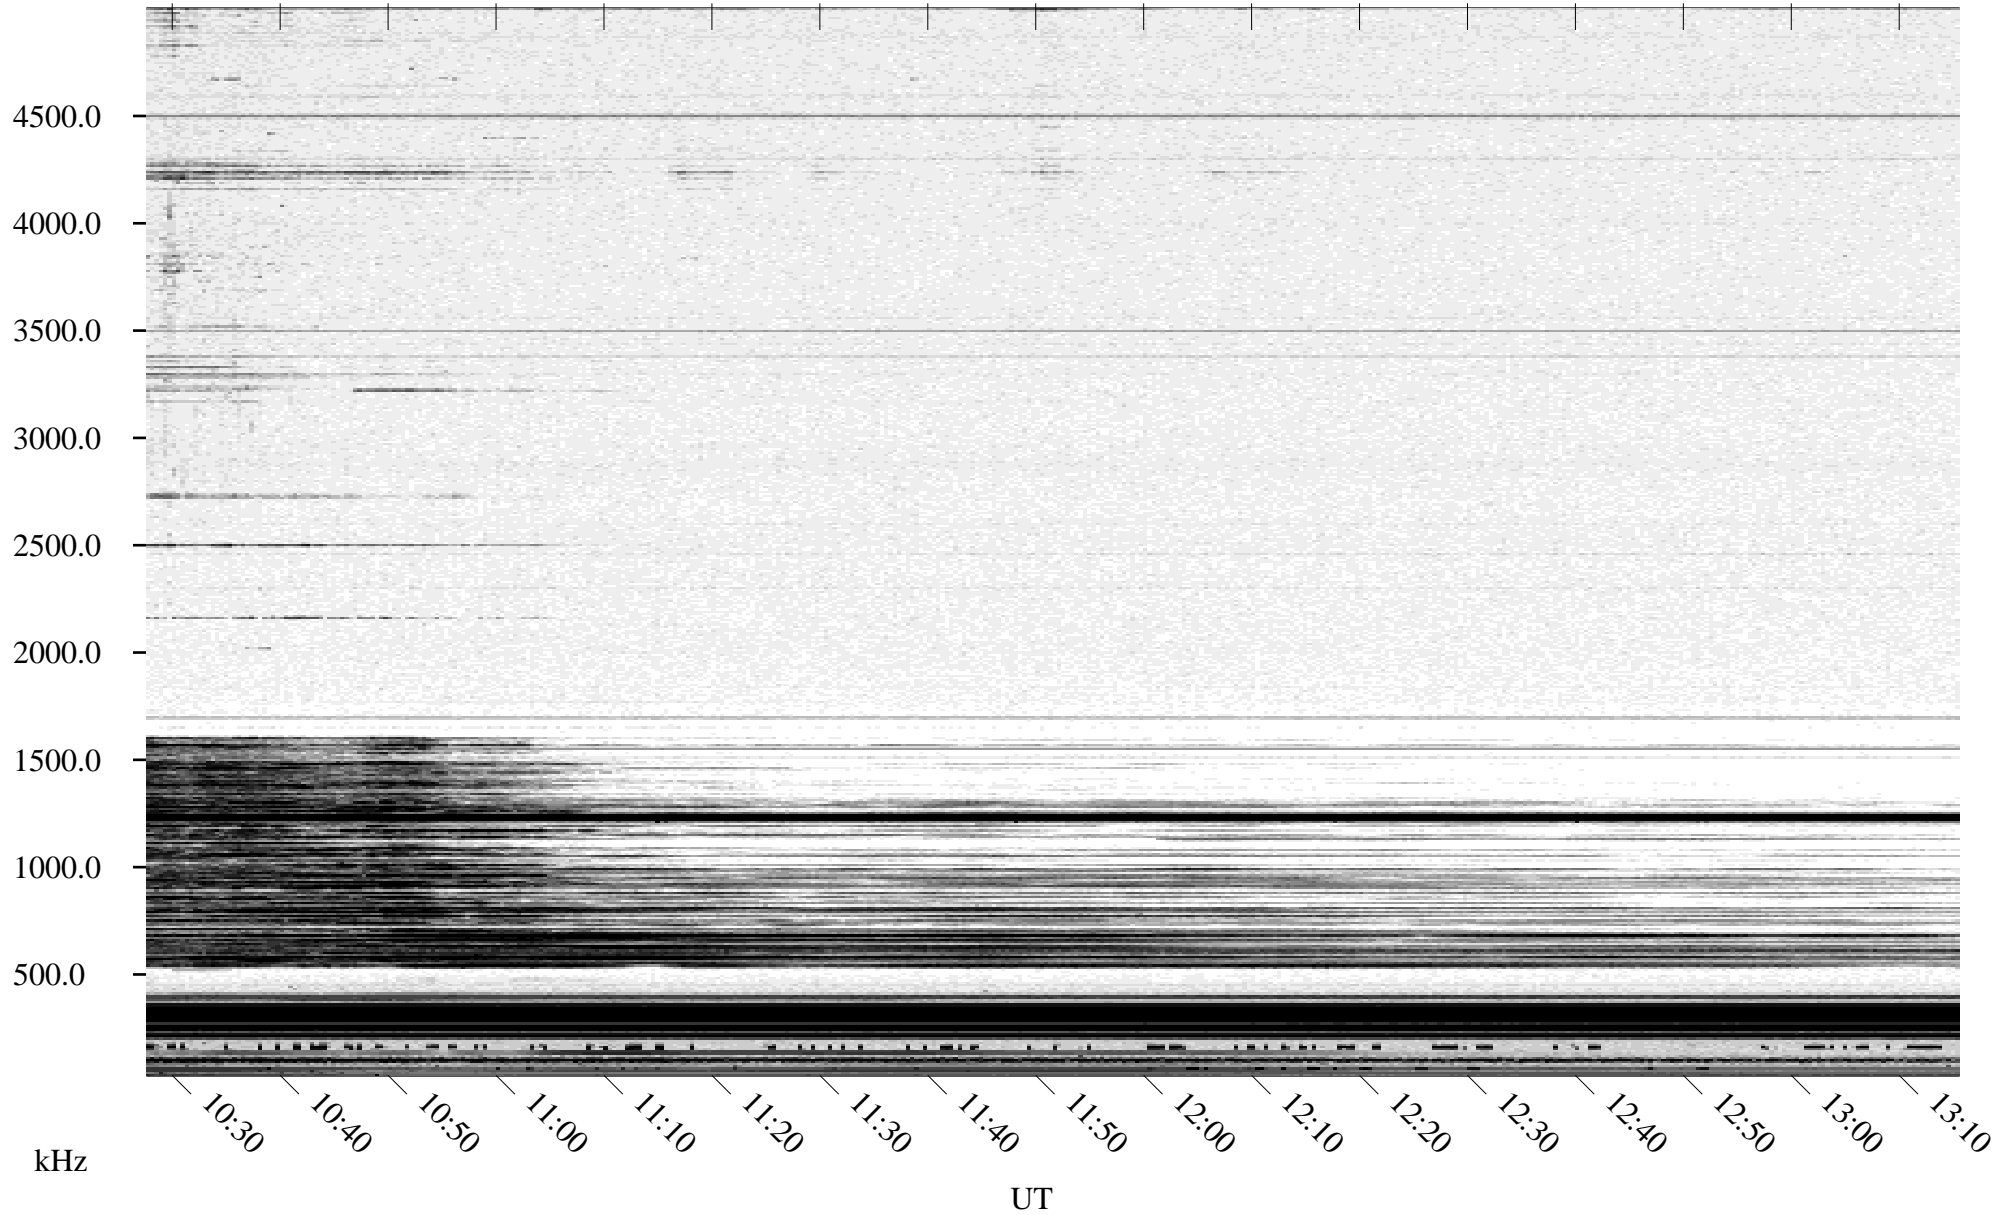

04/16/1996 Churchill, Manitoba

Linear Scale Black = 161 White = 15

ch96107l.r00m max_12

Page 1

04/16/1996 Churchill, Manitoba

Linear Scale Black = 161 White = 15

ch96107l.r00m max_12

Page 2

04/16/1996 Churchill, Manitoba

Linear Scale Black = 161 White = 15

ch96107l.r00m max_12

Page 3

04/16/1996 Churchill, Manitoba

Linear Scale Black = 161 White = 15

ch96107l.r00m max_12

Page 4

04/16/1996 Churchill, Manitoba

Linear Scale Black = 161 White = 15

ch96107l.r00m max_12

Page 5