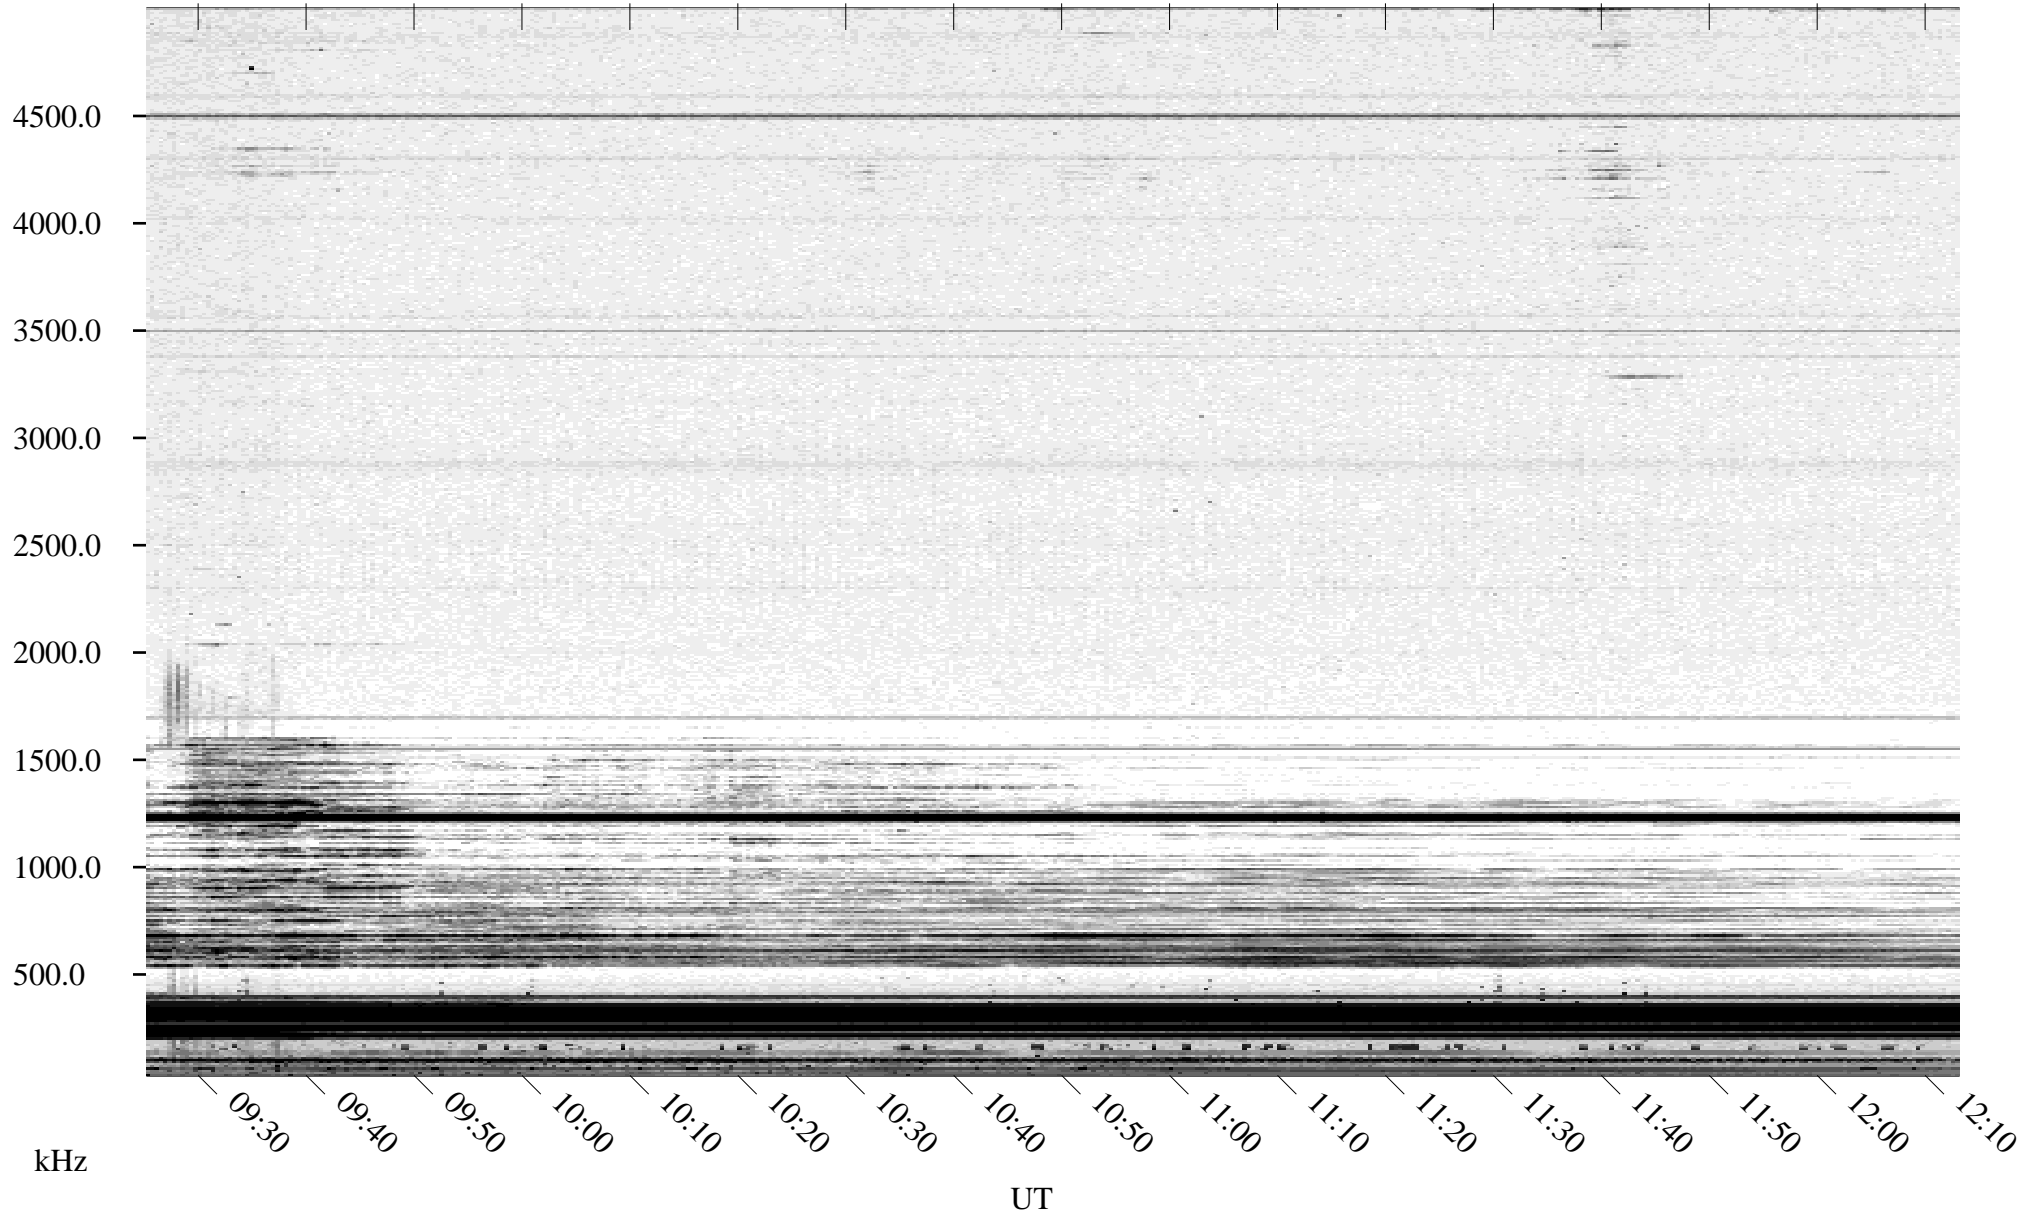

04/17/1996 Churchill, Manitoba

Linear Scale Black = 161 White = 15

ch96108l.r01m max_12

Page 1

04/17/1996 Churchill, Manitoba

Linear Scale Black = 161 White = 15

ch96108l.r01m max_12

Page 2

04/17/1996 Churchill, Manitoba

Linear Scale Black = 161 White = 15

ch96108l.r01m max_12

Page 3

04/17/1996 Churchill, Manitoba

Linear Scale Black = 161 White = 15

ch96108l.r01m max_12

Page 4

04/17/1996 Churchill, Manitoba

Linear Scale Black = 161 White = 15

ch96108l.r01m max_12

Page 5