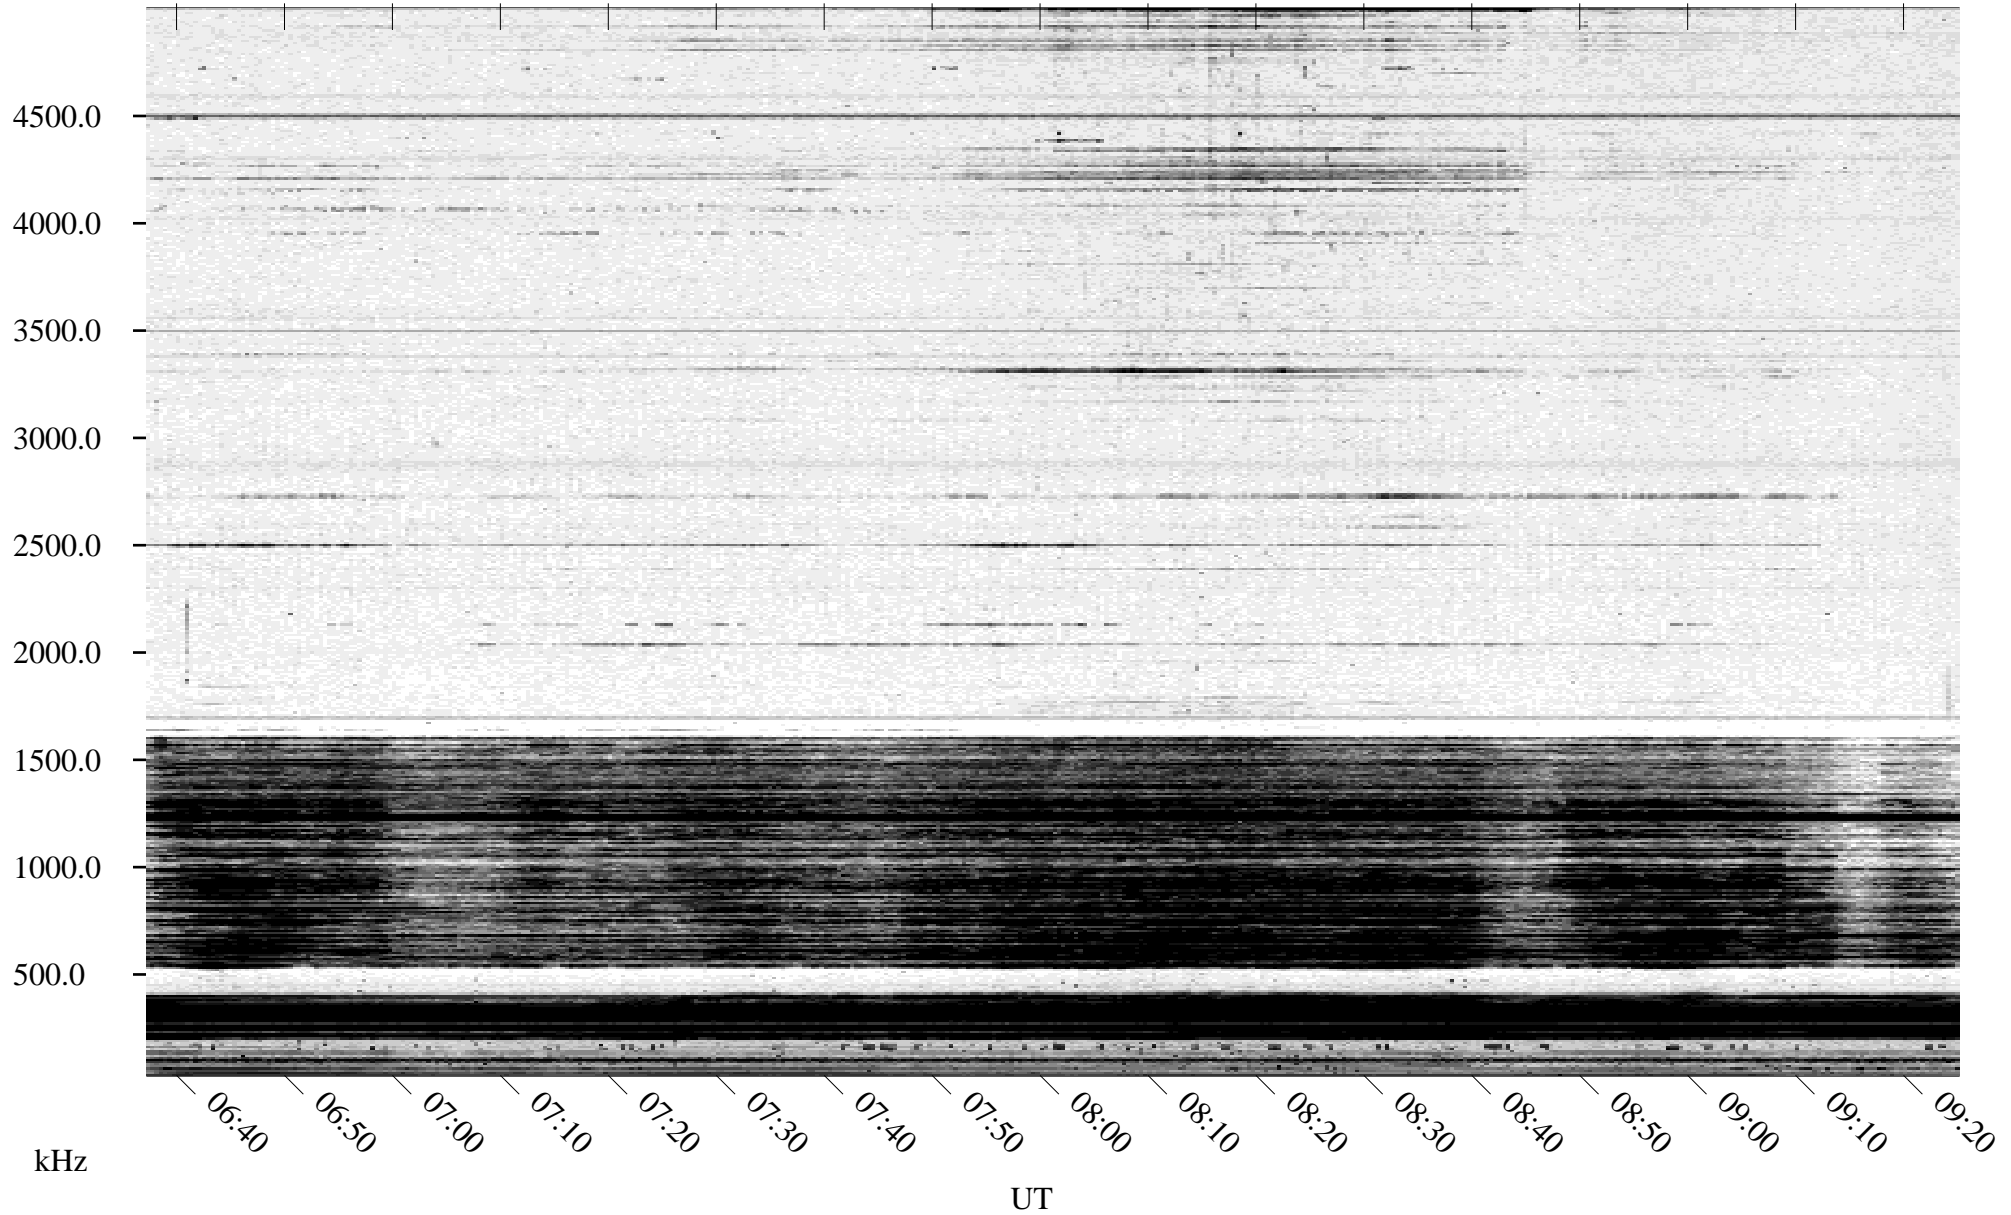

04/17/1996 Churchill, Manitoba

Linear Scale Black = 161 White = 15

ch96108l.r01m max_12

Page 1

04/17/1996 Churchill, Manitoba

Linear Scale Black = 161 White = 15

ch96108l.r01m max_12

Page 2

04/17/1996 Churchill, Manitoba

Linear Scale Black = 161 White = 15

ch96108l.r01m max_12

Page 3

04/17/1996 Churchill, Manitoba

Linear Scale Black = 161 White = 15

ch96108l.r01m max_12

Page 4

04/17/1996 Churchill, Manitoba

Linear Scale Black = 161 White = 15

ch96108l.r01m max_12

Page 5