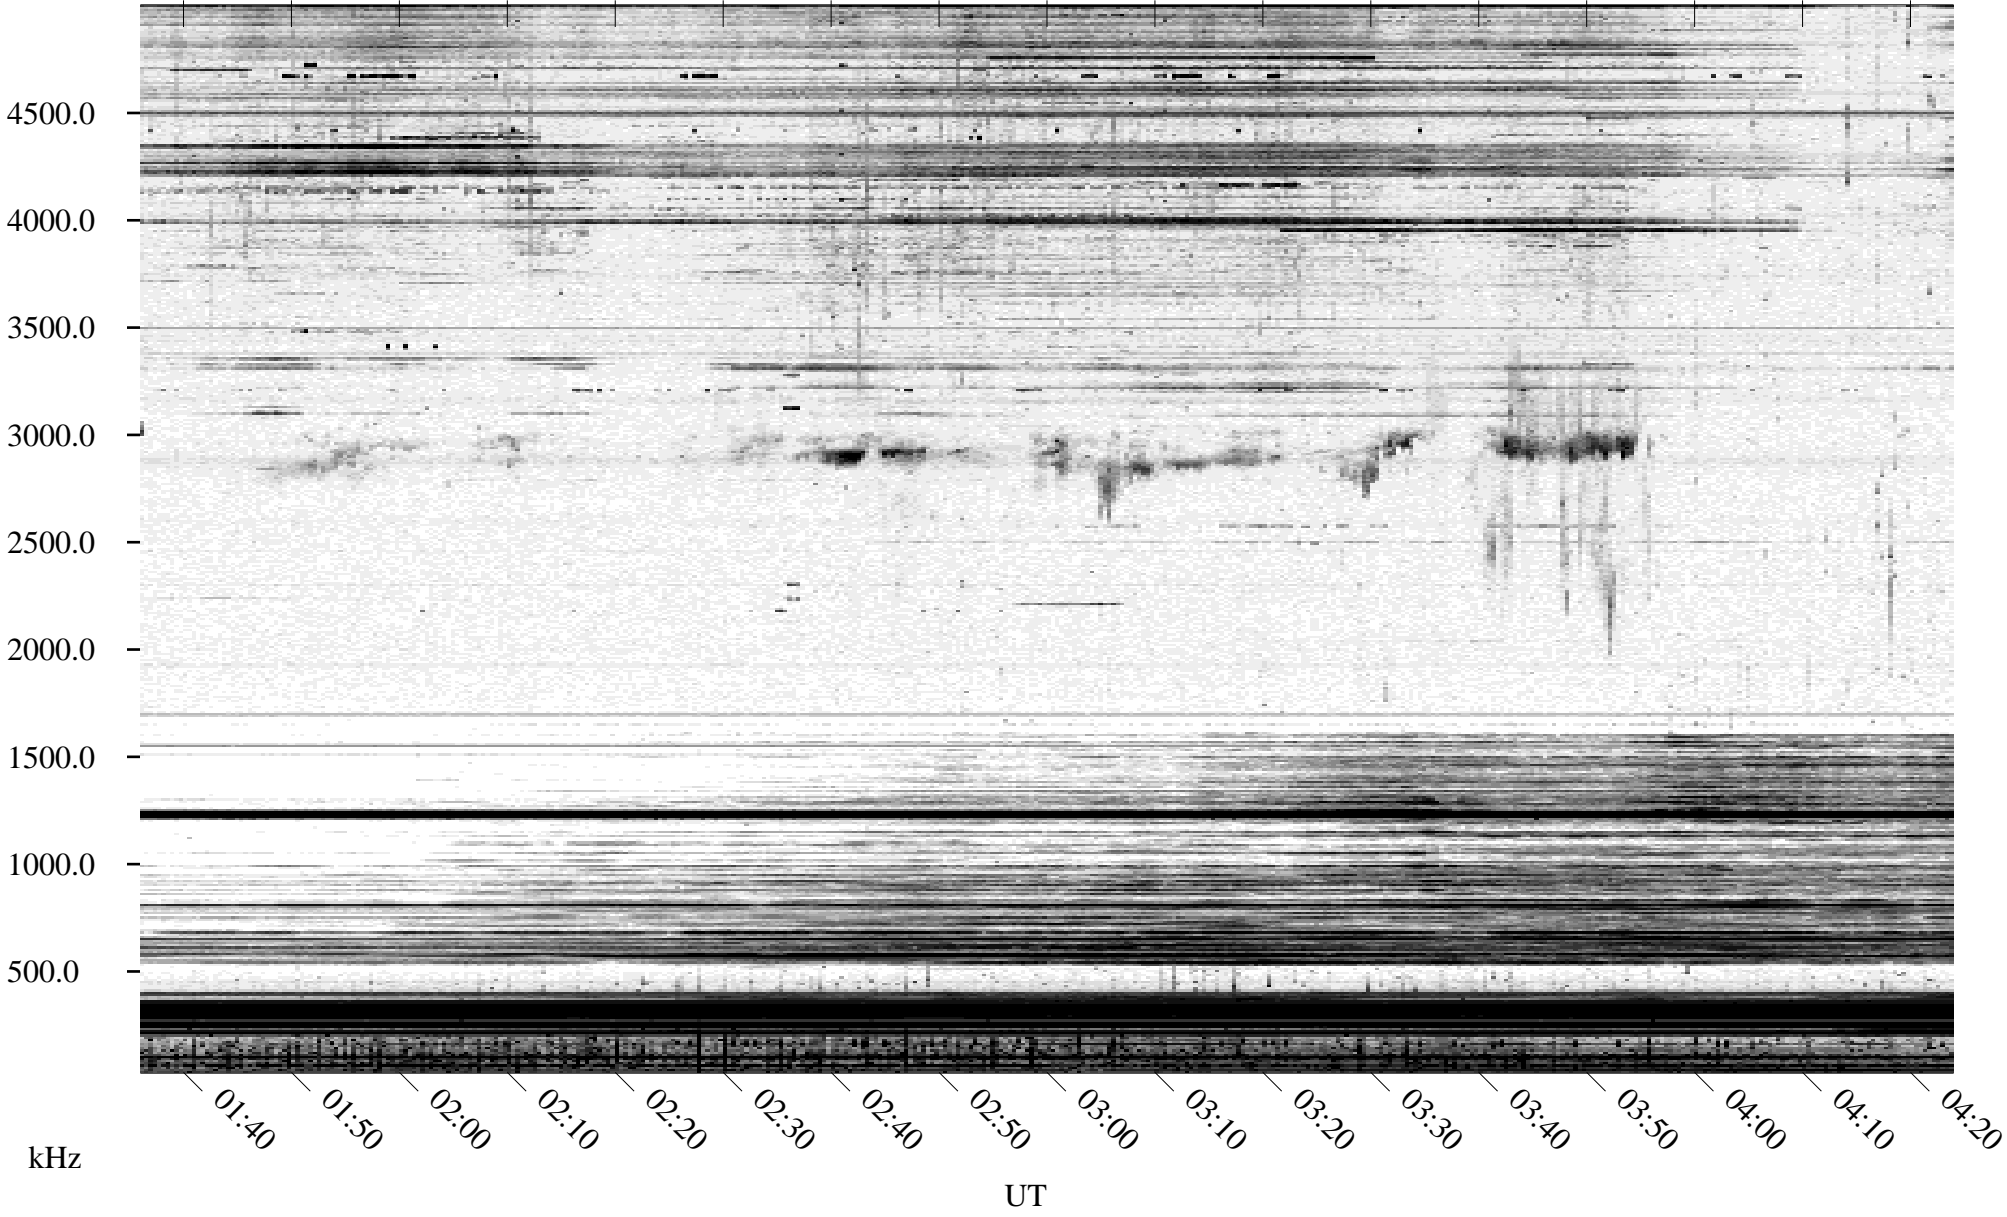

04/18/1996 Churchill, Manitoba

Linear Scale Black = 161 White = 15

ch96109l.r00m max_12

Page 1

04/18/1996 Churchill, Manitoba

Linear Scale Black = 161 White = 15

ch96109l.r00m max_12

Page 2

04/19/1996 Churchill, Manitoba

Linear Scale Black = 161 White = 15

ch96109l.r00m max_12

04/19/1996 Churchill, Manitoba

Linear Scale Black = 161 White = 15

ch96109l.r00m max_12

Page 4

04/19/1996 Churchill, Manitoba

Linear Scale Black = 161 White = 15

ch96109l.r00m max_12

Page 5

04/19/1996 Churchill, Manitoba

Linear Scale Black = 161 White = 15

ch96109l.r00m max_12

Page 6

04/19/1996 Churchill, Manitoba

Linear Scale Black = 161 White = 15

ch96109l.r00m max_12

Page 7

04/19/1996 Churchill, Manitoba

Linear Scale Black = 161 White = 15

ch96109l.r00m max_12

Page 8