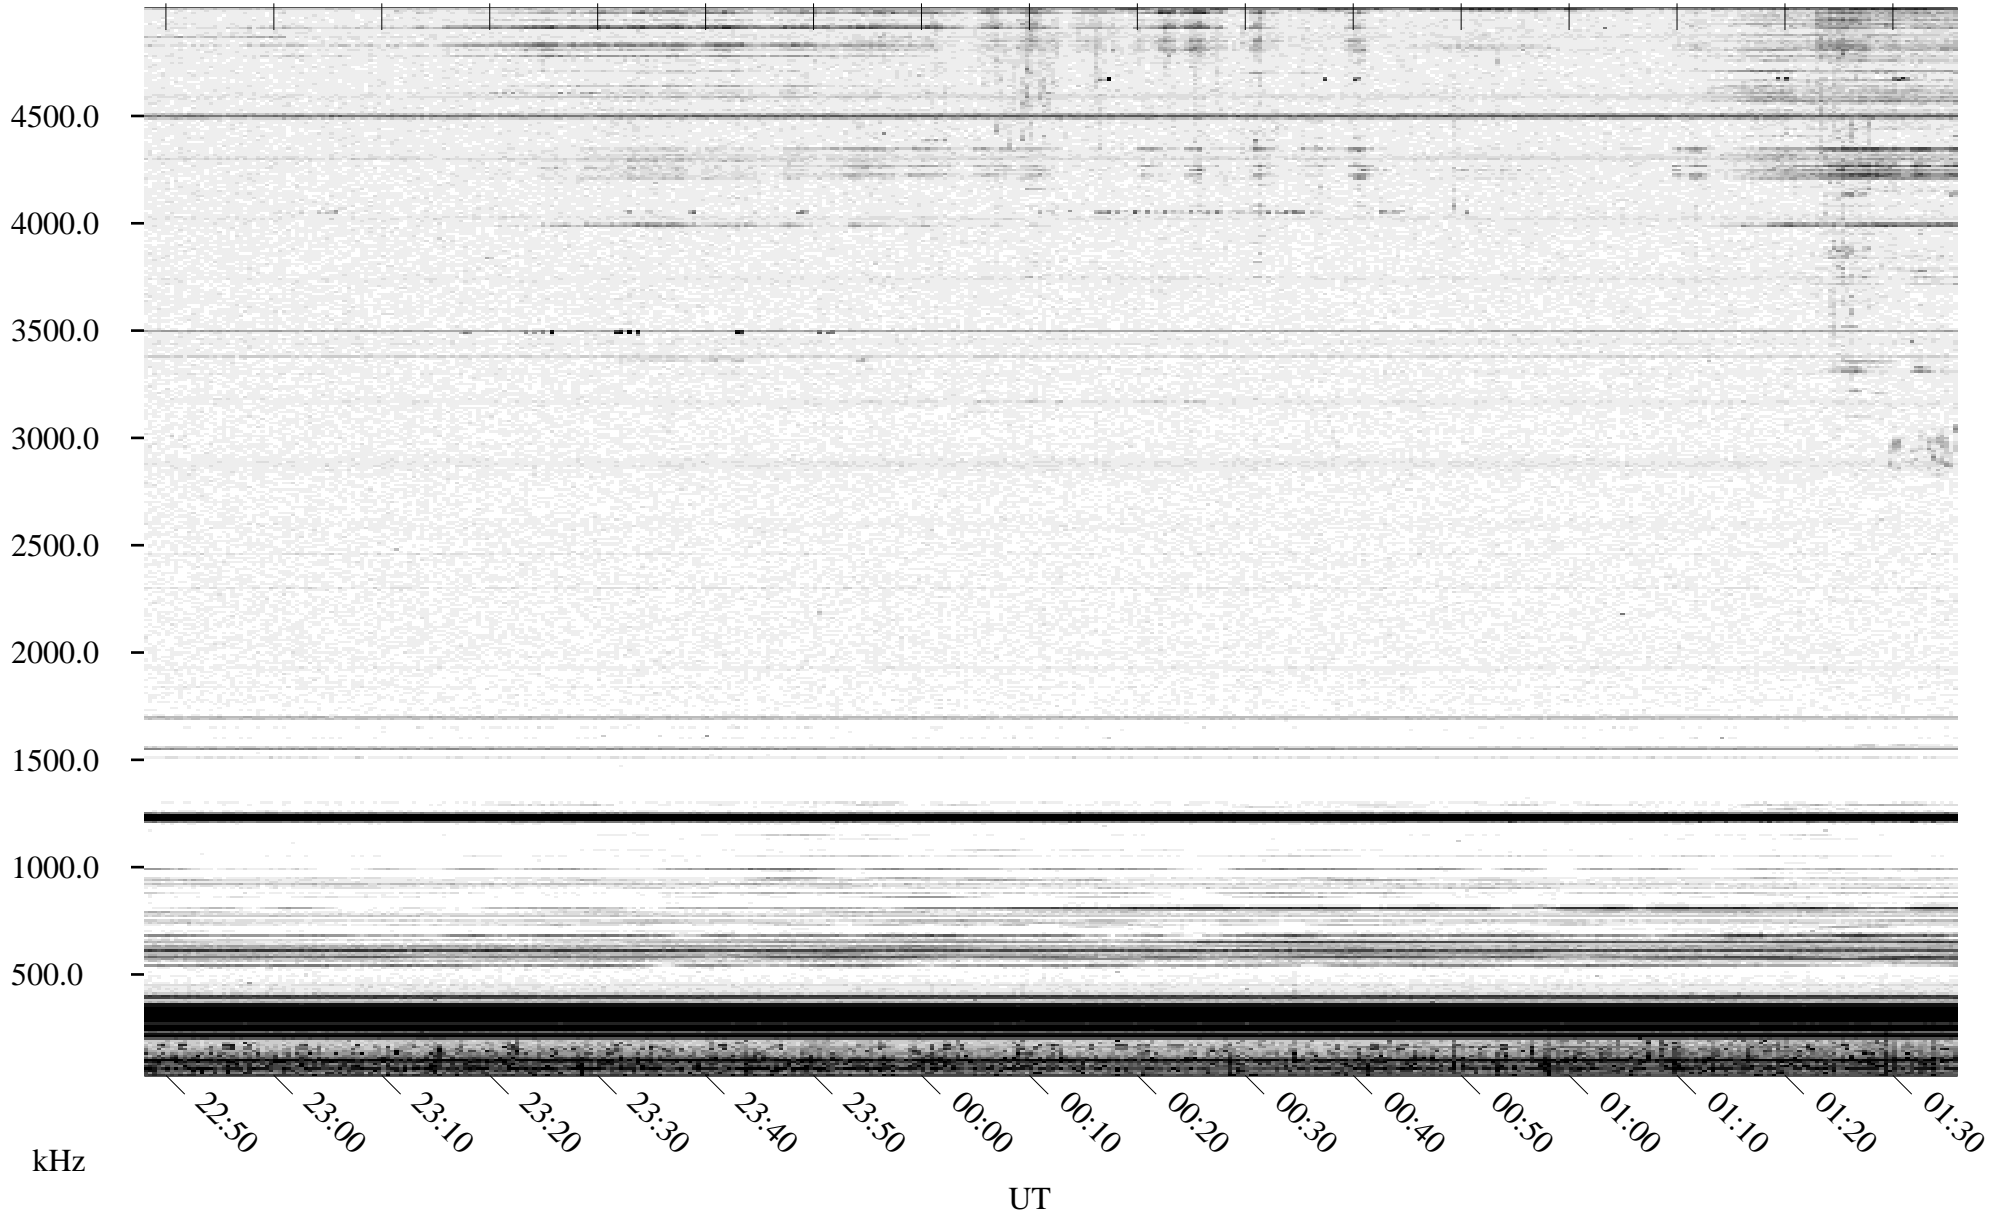

04/18/1996 Churchill, Manitoba

Linear Scale Black = 161 White = 15

ch96109l.r00m max_12

Page 1

04/18/1996 Churchill, Manitoba

Linear Scale Black = 161 White = 15

ch96109l.r00m max_12

Page 2

04/19/1996 Churchill, Manitoba

Linear Scale Black = 161 White = 15

ch96109l.r00m max_12

04/19/1996 Churchill, Manitoba

Linear Scale Black = 161 White = 15

ch96109l.r00m max_12

Page 4

04/19/1996 Churchill, Manitoba

Linear Scale Black = 161 White = 15

ch96109l.r00m max_12

Page 5

04/19/1996 Churchill, Manitoba

Linear Scale Black = 161 White = 15

ch96109l.r00m max_12

Page 6

04/19/1996 Churchill, Manitoba

Linear Scale Black = 161 White = 15

ch96109l.r00m max_12

Page 7

04/19/1996 Churchill, Manitoba

Linear Scale Black = 161 White = 15

ch96109l.r00m max_12

Page 8