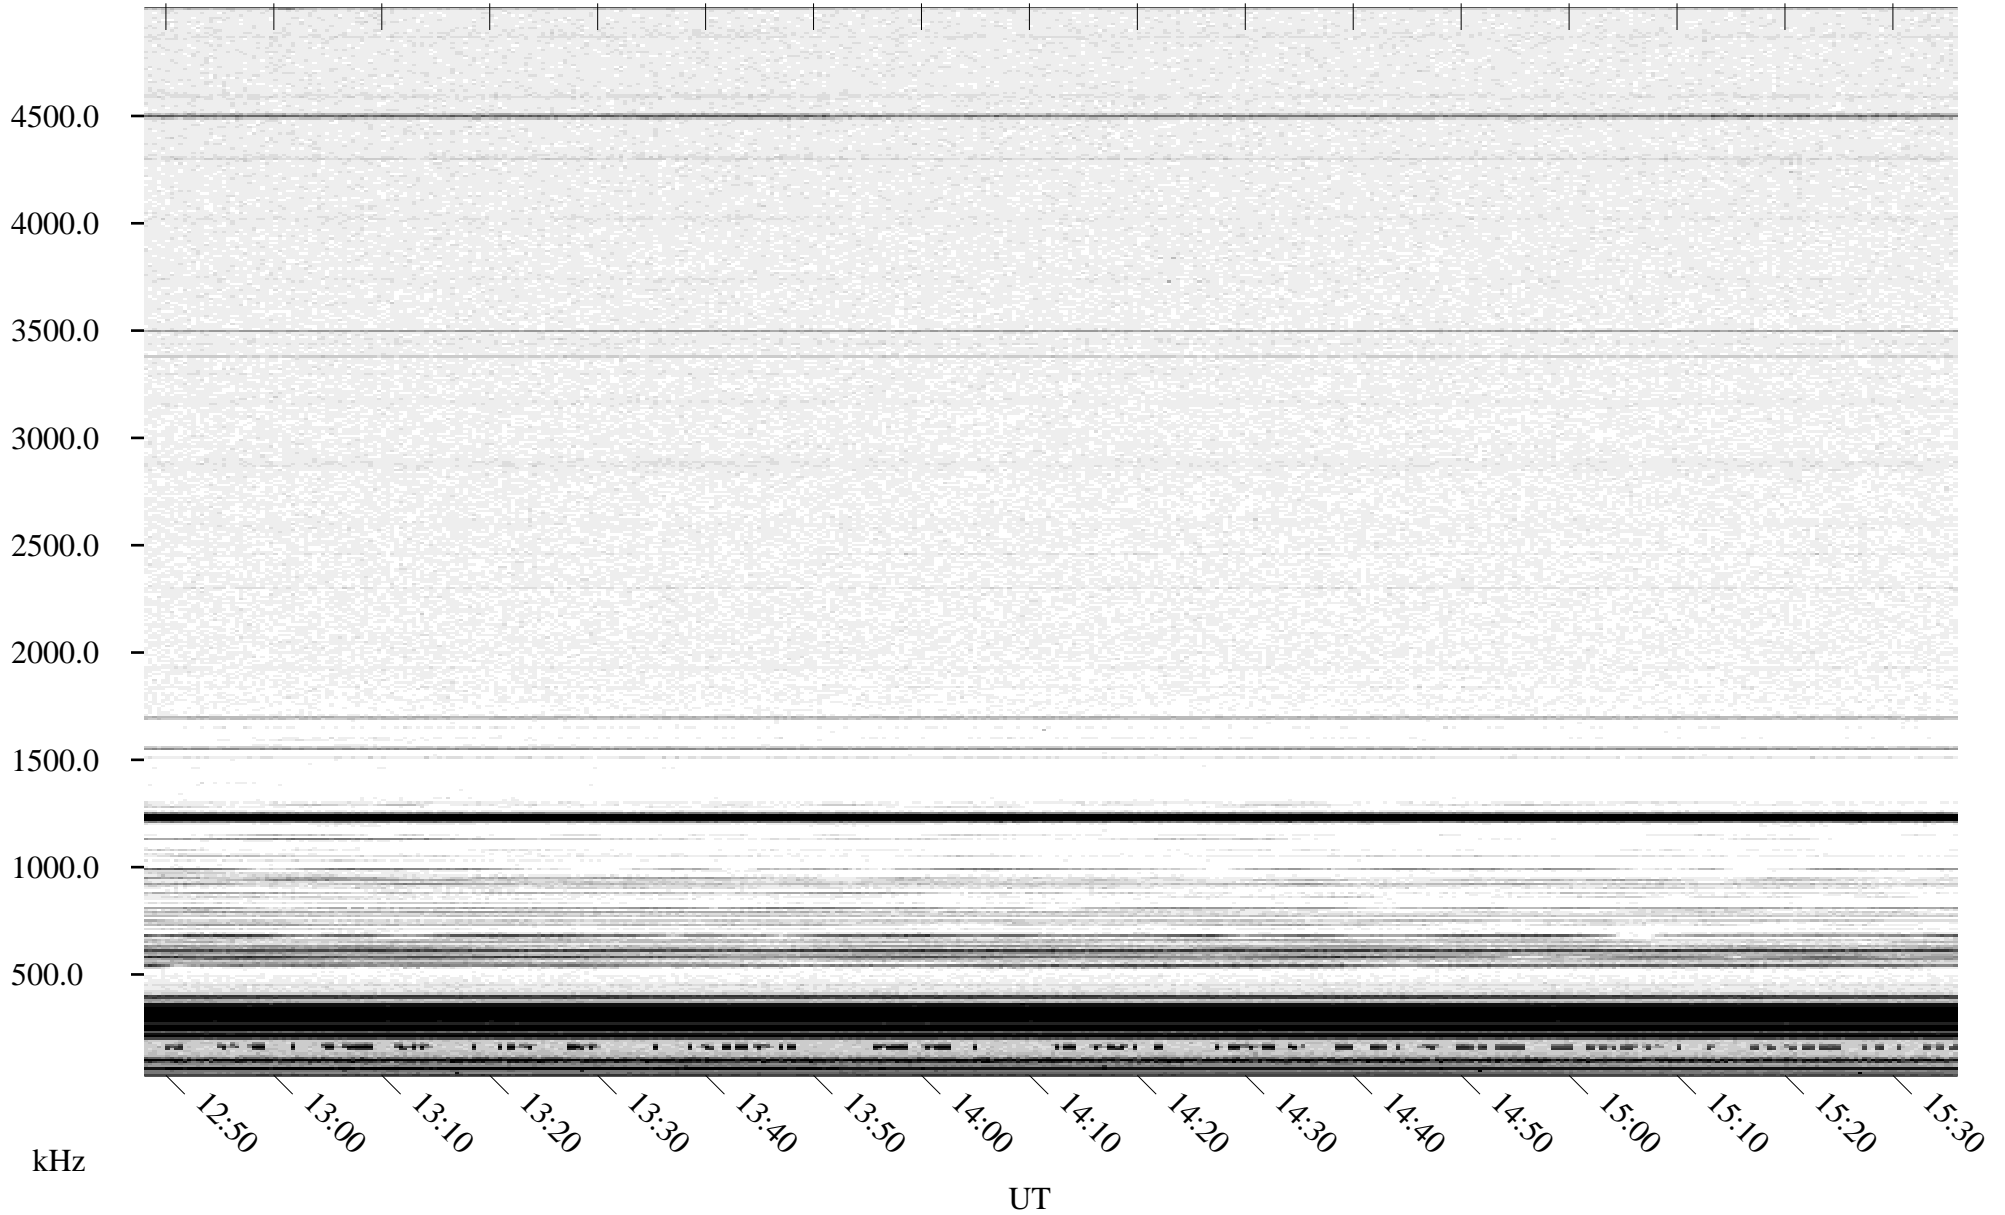

04/18/1996 Churchill, Manitoba

Linear Scale Black = 161 White = 15

ch96109l.r00m max_12

Page 1

04/18/1996 Churchill, Manitoba

Linear Scale Black = 161 White = 15

ch96109l.r00m max_12

Page 2

04/19/1996 Churchill, Manitoba

Linear Scale Black = 161 White = 15

ch96109l.r00m max_12

04/19/1996 Churchill, Manitoba

Linear Scale Black = 161 White = 15

ch96109l.r00m max_12

Page 4

04/19/1996 Churchill, Manitoba

Linear Scale Black = 161 White = 15

ch96109l.r00m max_12

Page 5

04/19/1996 Churchill, Manitoba

Linear Scale Black = 161 White = 15

ch96109l.r00m max_12

Page 6

04/19/1996 Churchill, Manitoba

Linear Scale Black = 161 White = 15

ch96109l.r00m max_12

Page 7

04/19/1996 Churchill, Manitoba

Linear Scale Black = 161 White = 15

ch96109l.r00m max_12

Page 8