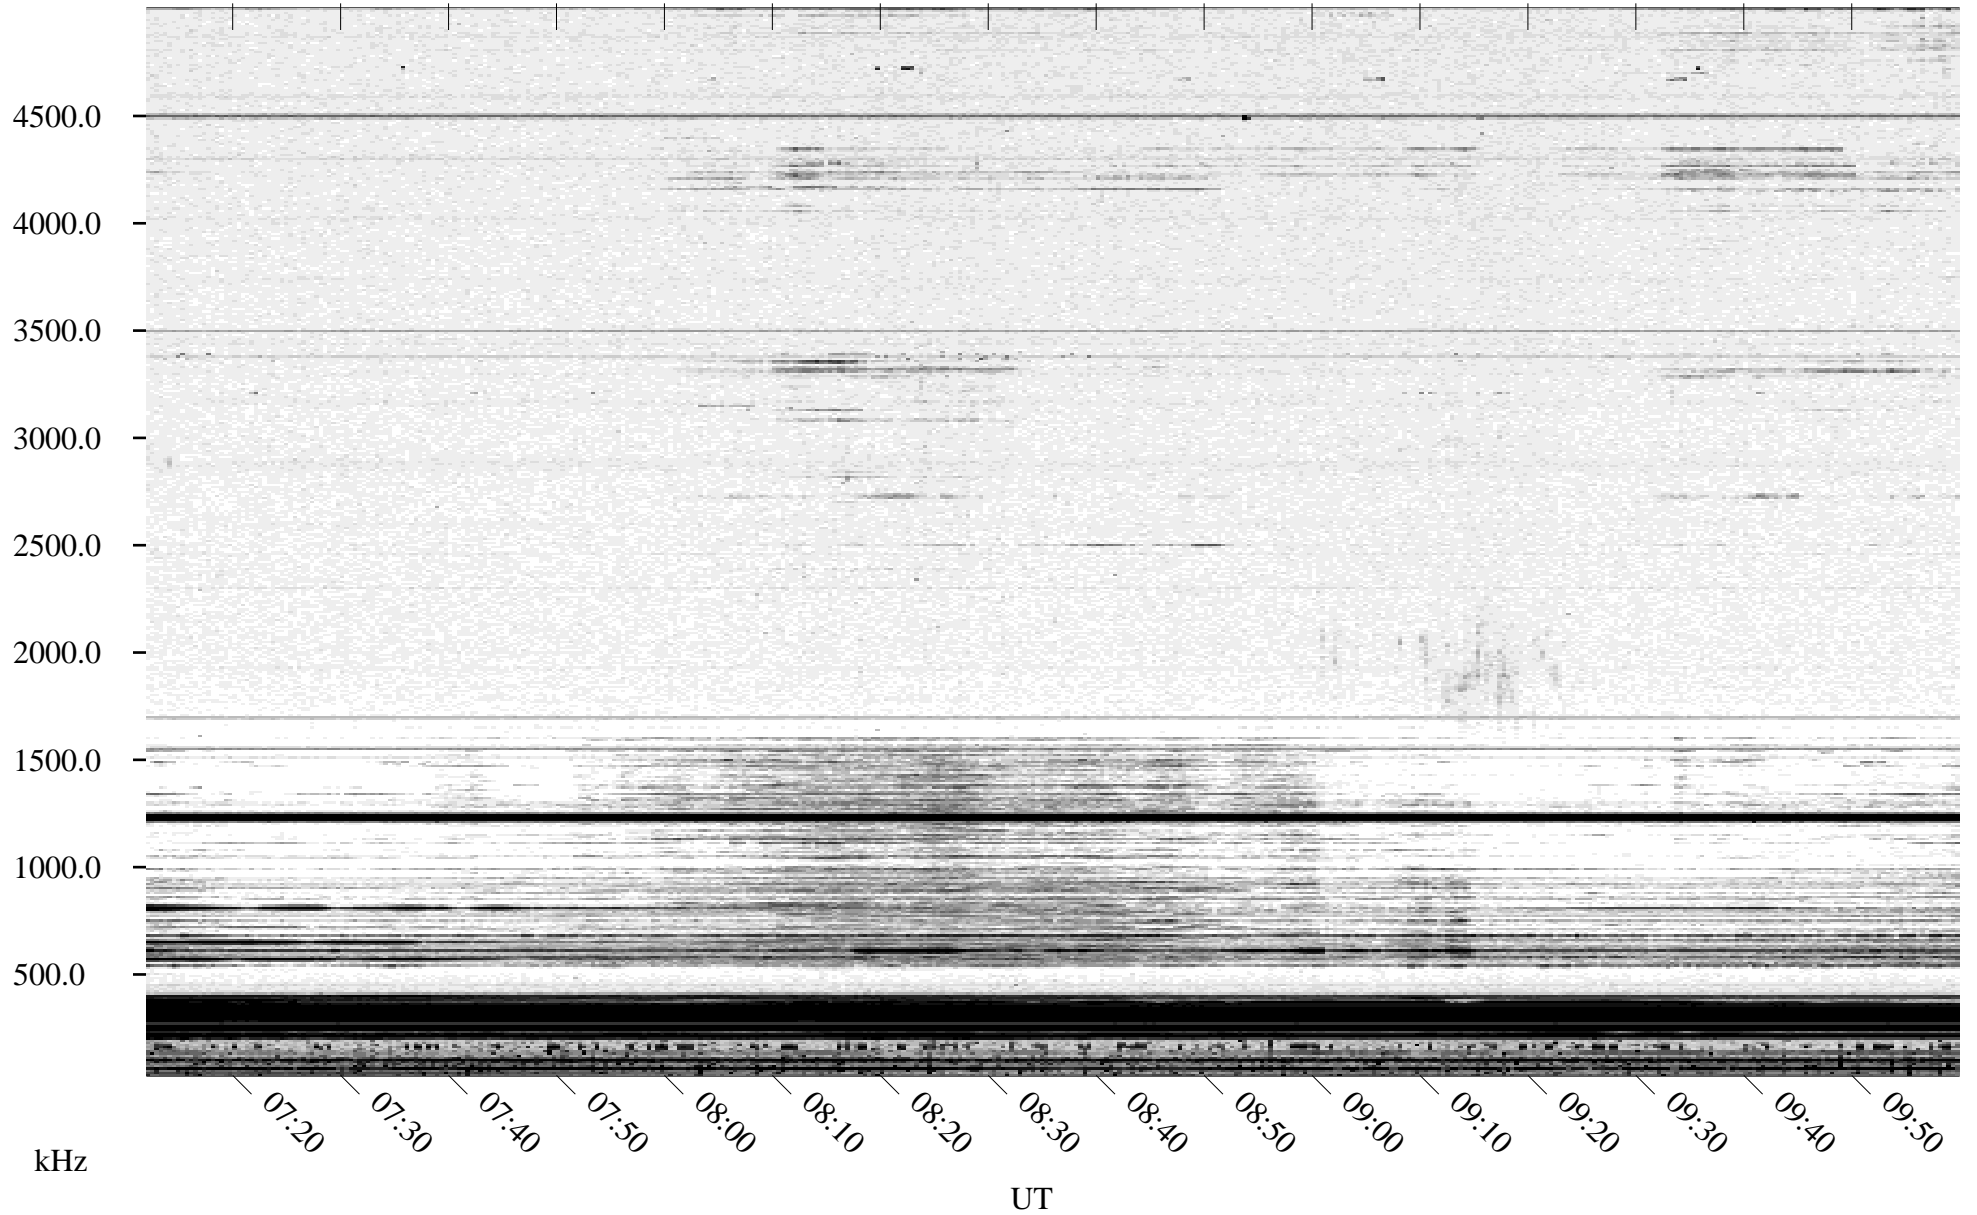

04/18/1996 Churchill, Manitoba

Linear Scale Black = 161 White = 15

ch96109l.r00m max_12

Page 1

04/18/1996 Churchill, Manitoba

Linear Scale Black = 161 White = 15

ch96109l.r00m max_12

Page 2

04/19/1996 Churchill, Manitoba

Linear Scale Black = 161 White = 15

ch96109l.r00m max_12

04/19/1996 Churchill, Manitoba

Linear Scale Black = 161 White = 15

ch96109l.r00m max_12

Page 4

04/19/1996 Churchill, Manitoba

Linear Scale Black = 161 White = 15

ch96109l.r00m max_12

Page 5

04/19/1996 Churchill, Manitoba

Linear Scale Black = 161 White = 15

ch96109l.r00m max_12

Page 6

04/19/1996 Churchill, Manitoba

Linear Scale Black = 161 White = 15

ch96109l.r00m max_12

Page 7

04/19/1996 Churchill, Manitoba

Linear Scale Black = 161 White = 15

ch96109l.r00m max_12

Page 8