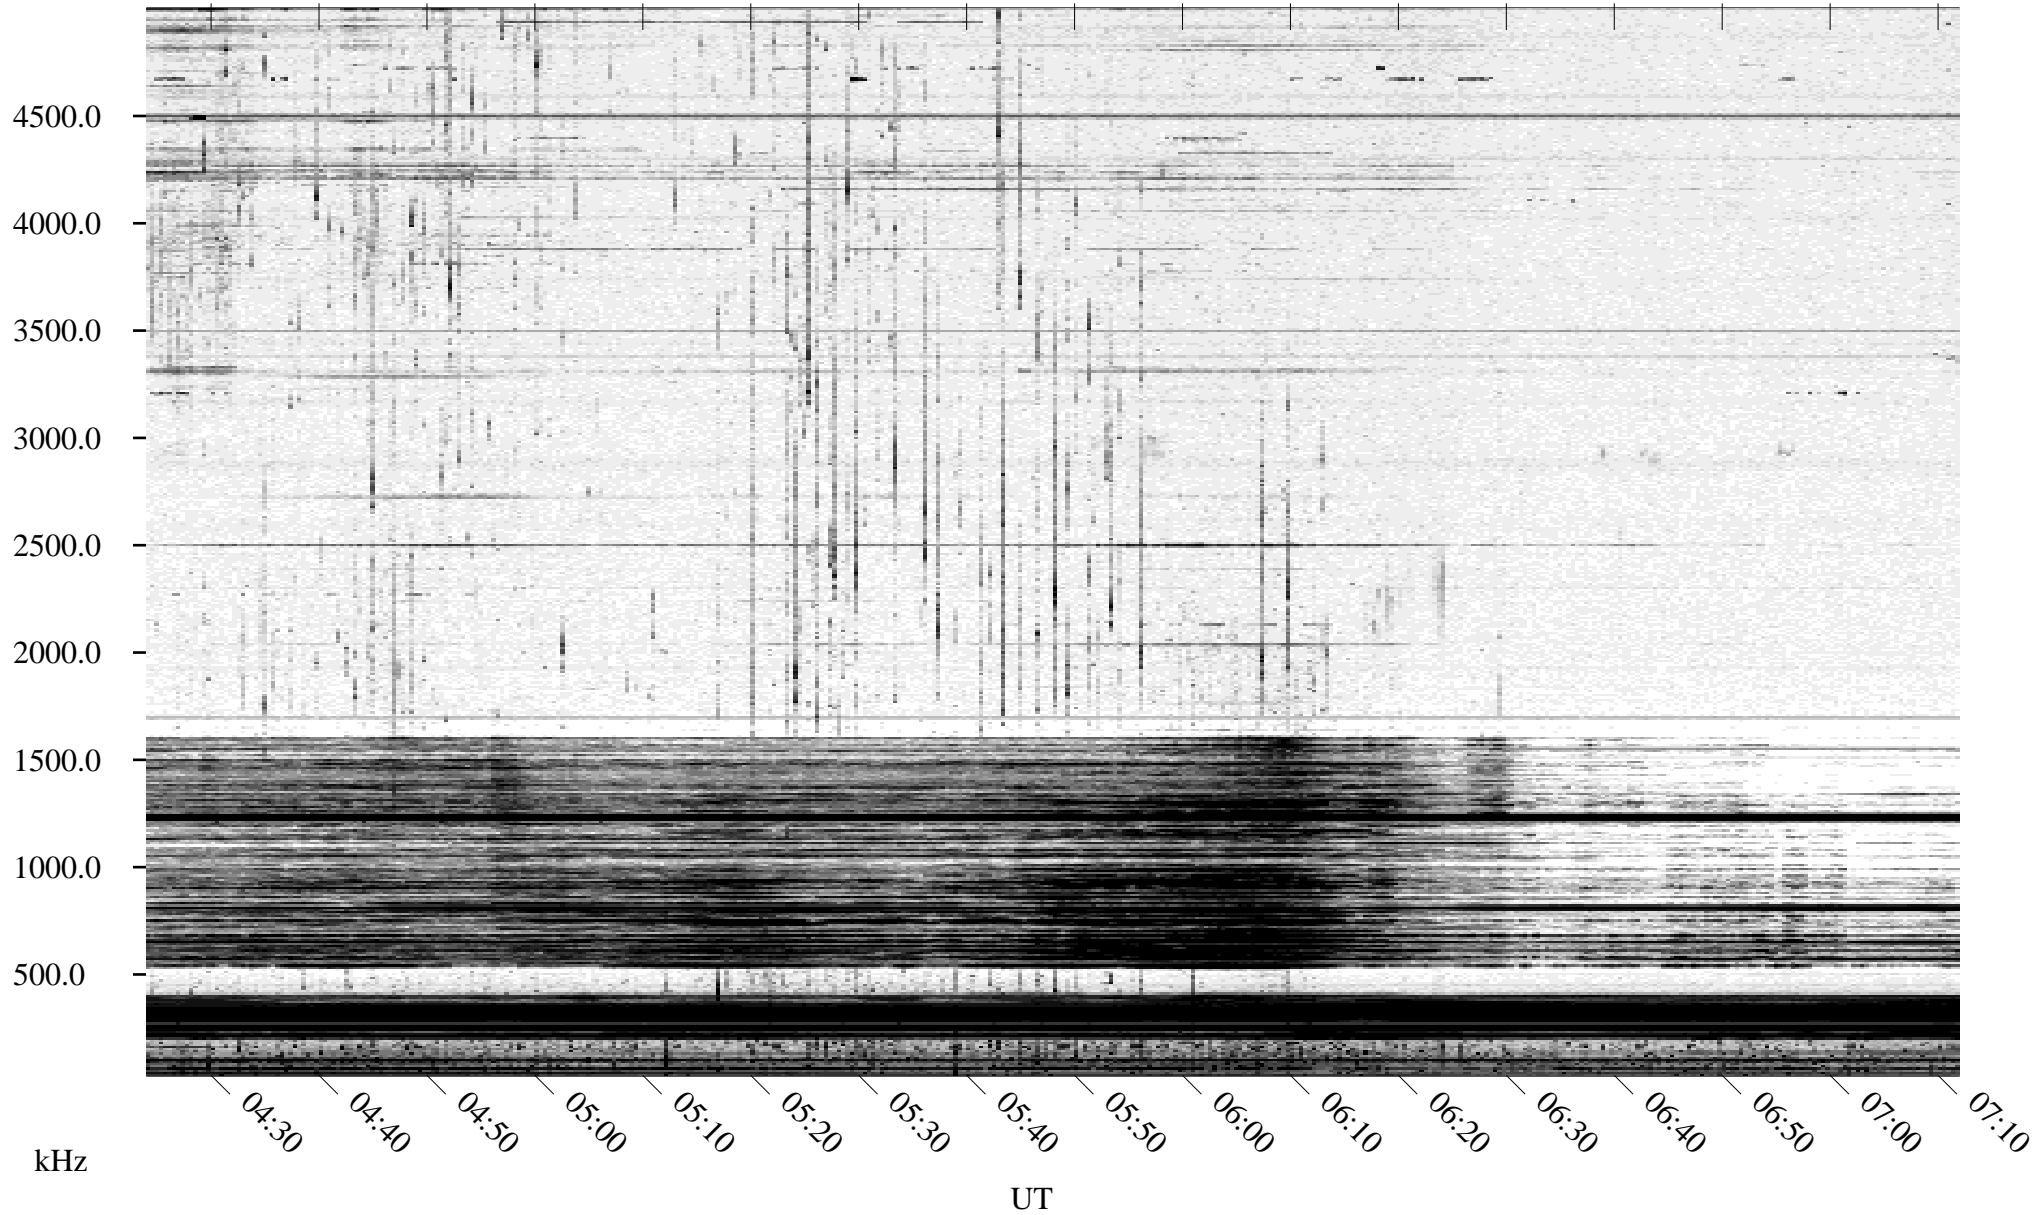

04/18/1996 Churchill, Manitoba

Linear Scale Black = 161 White = 15

ch96109l.r00m max_12

Page 1

04/18/1996 Churchill, Manitoba

Linear Scale Black = 161 White = 15

ch96109l.r00m max_12

Page 2

04/19/1996 Churchill, Manitoba

Linear Scale Black = 161 White = 15

ch96109l.r00m max_12

04/19/1996 Churchill, Manitoba

Linear Scale Black = 161 White = 15

ch96109l.r00m max_12

Page 4

04/19/1996 Churchill, Manitoba

Linear Scale Black = 161 White = 15

ch96109l.r00m max_12

Page 5

04/19/1996 Churchill, Manitoba

Linear Scale Black = 161 White = 15

ch96109l.r00m max_12

Page 6

04/19/1996 Churchill, Manitoba

Linear Scale Black = 161 White = 15

ch96109l.r00m max_12

Page 7

04/19/1996 Churchill, Manitoba

Linear Scale Black = 161 White = 15

ch96109l.r00m max_12

Page 8