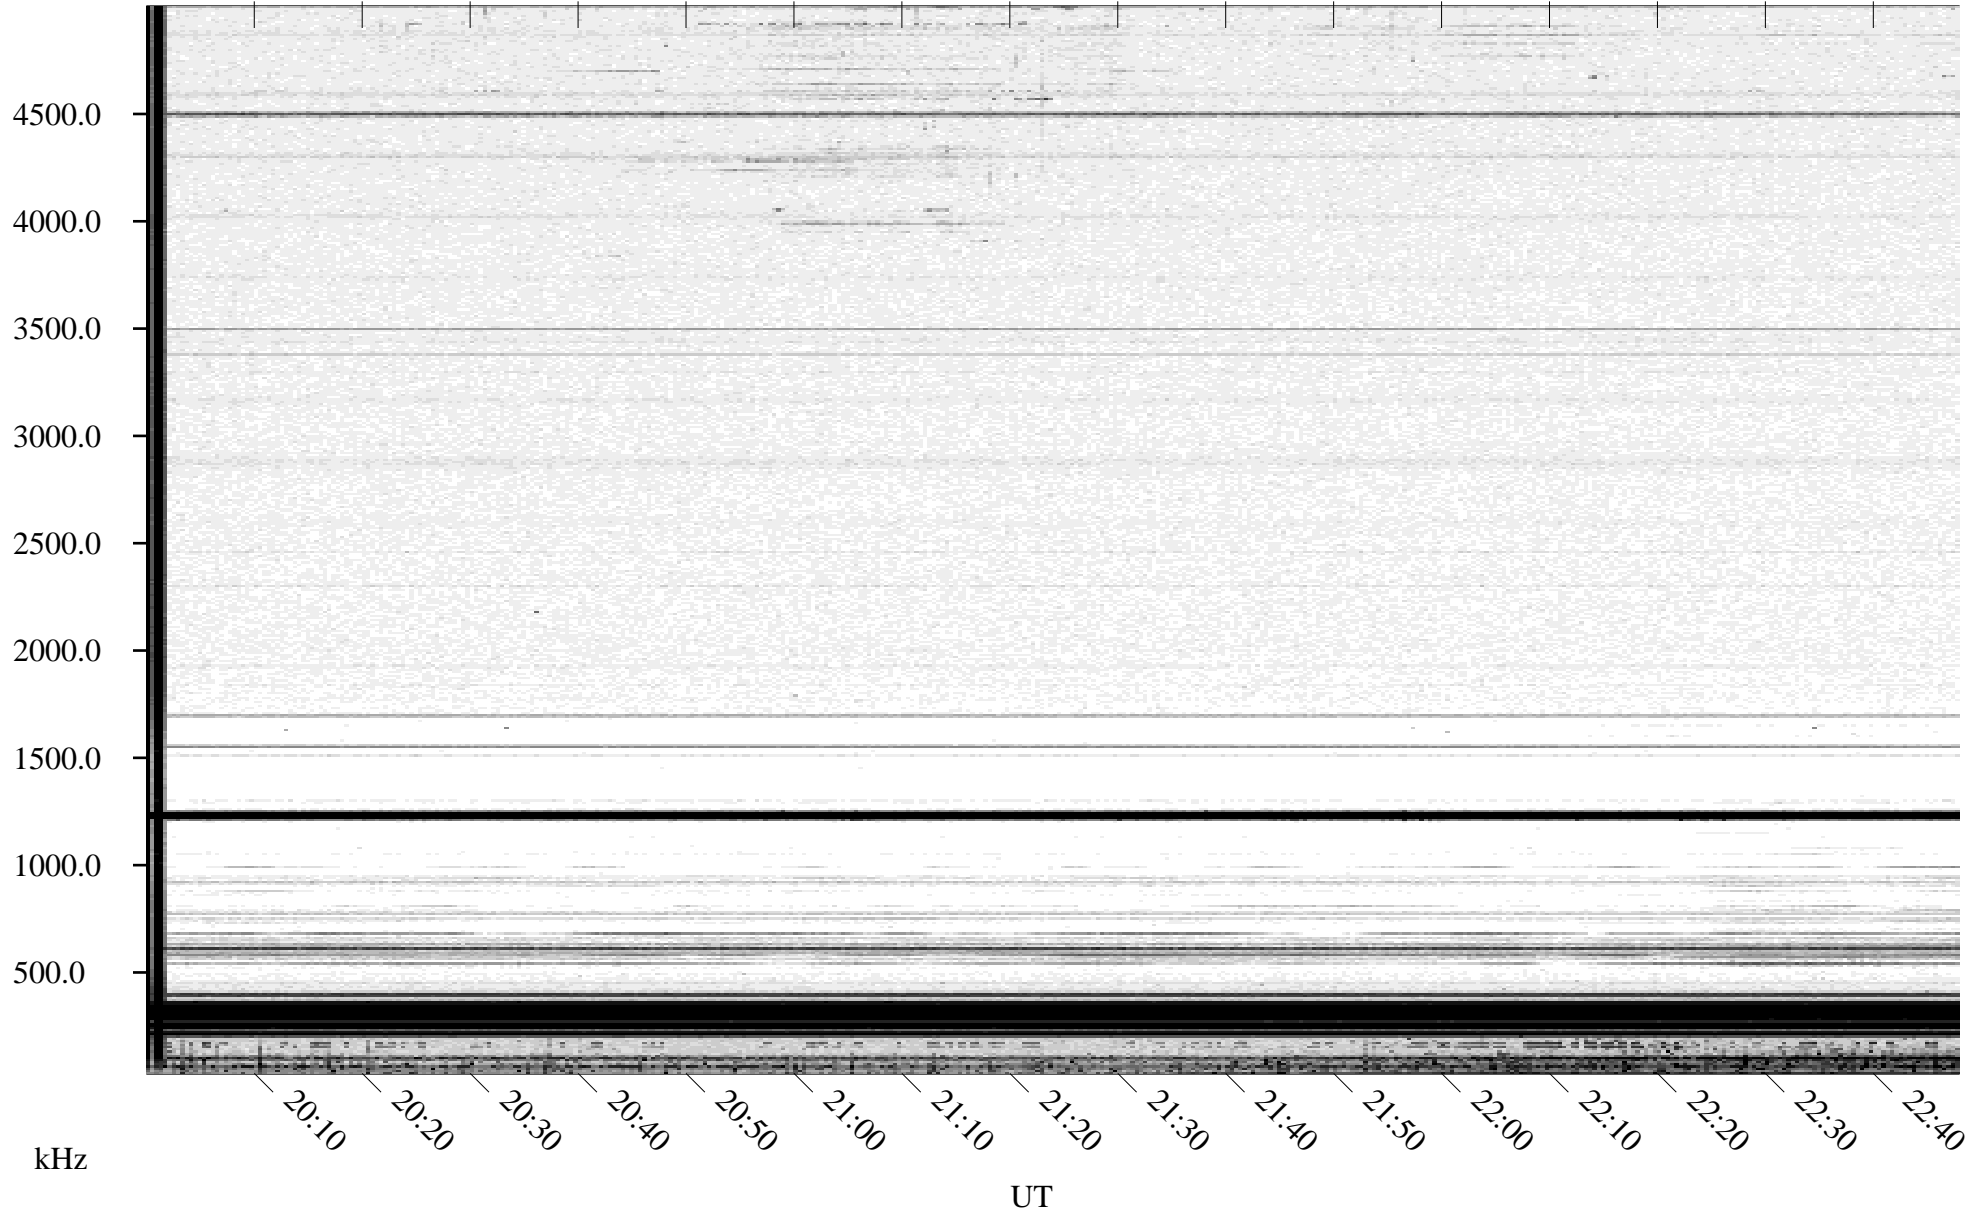

04/18/1996 Churchill, Manitoba

Linear Scale Black = 161 White = 15

ch96109l.r00m max_12

Page 1

04/18/1996 Churchill, Manitoba

Linear Scale Black = 161 White = 15

ch96109l.r00m max_12

Page 2

04/19/1996 Churchill, Manitoba

Linear Scale Black = 161 White = 15

ch96109l.r00m max_12

04/19/1996 Churchill, Manitoba

Linear Scale Black = 161 White = 15

ch96109l.r00m max_12

Page 4

04/19/1996 Churchill, Manitoba

Linear Scale Black = 161 White = 15

ch96109l.r00m max_12

Page 5

04/19/1996 Churchill, Manitoba

Linear Scale Black = 161 White = 15

ch96109l.r00m max_12

Page 6

04/19/1996 Churchill, Manitoba

Linear Scale Black = 161 White = 15

ch96109l.r00m max_12

Page 7

04/19/1996 Churchill, Manitoba

Linear Scale Black = 161 White = 15

ch96109l.r00m max_12

Page 8