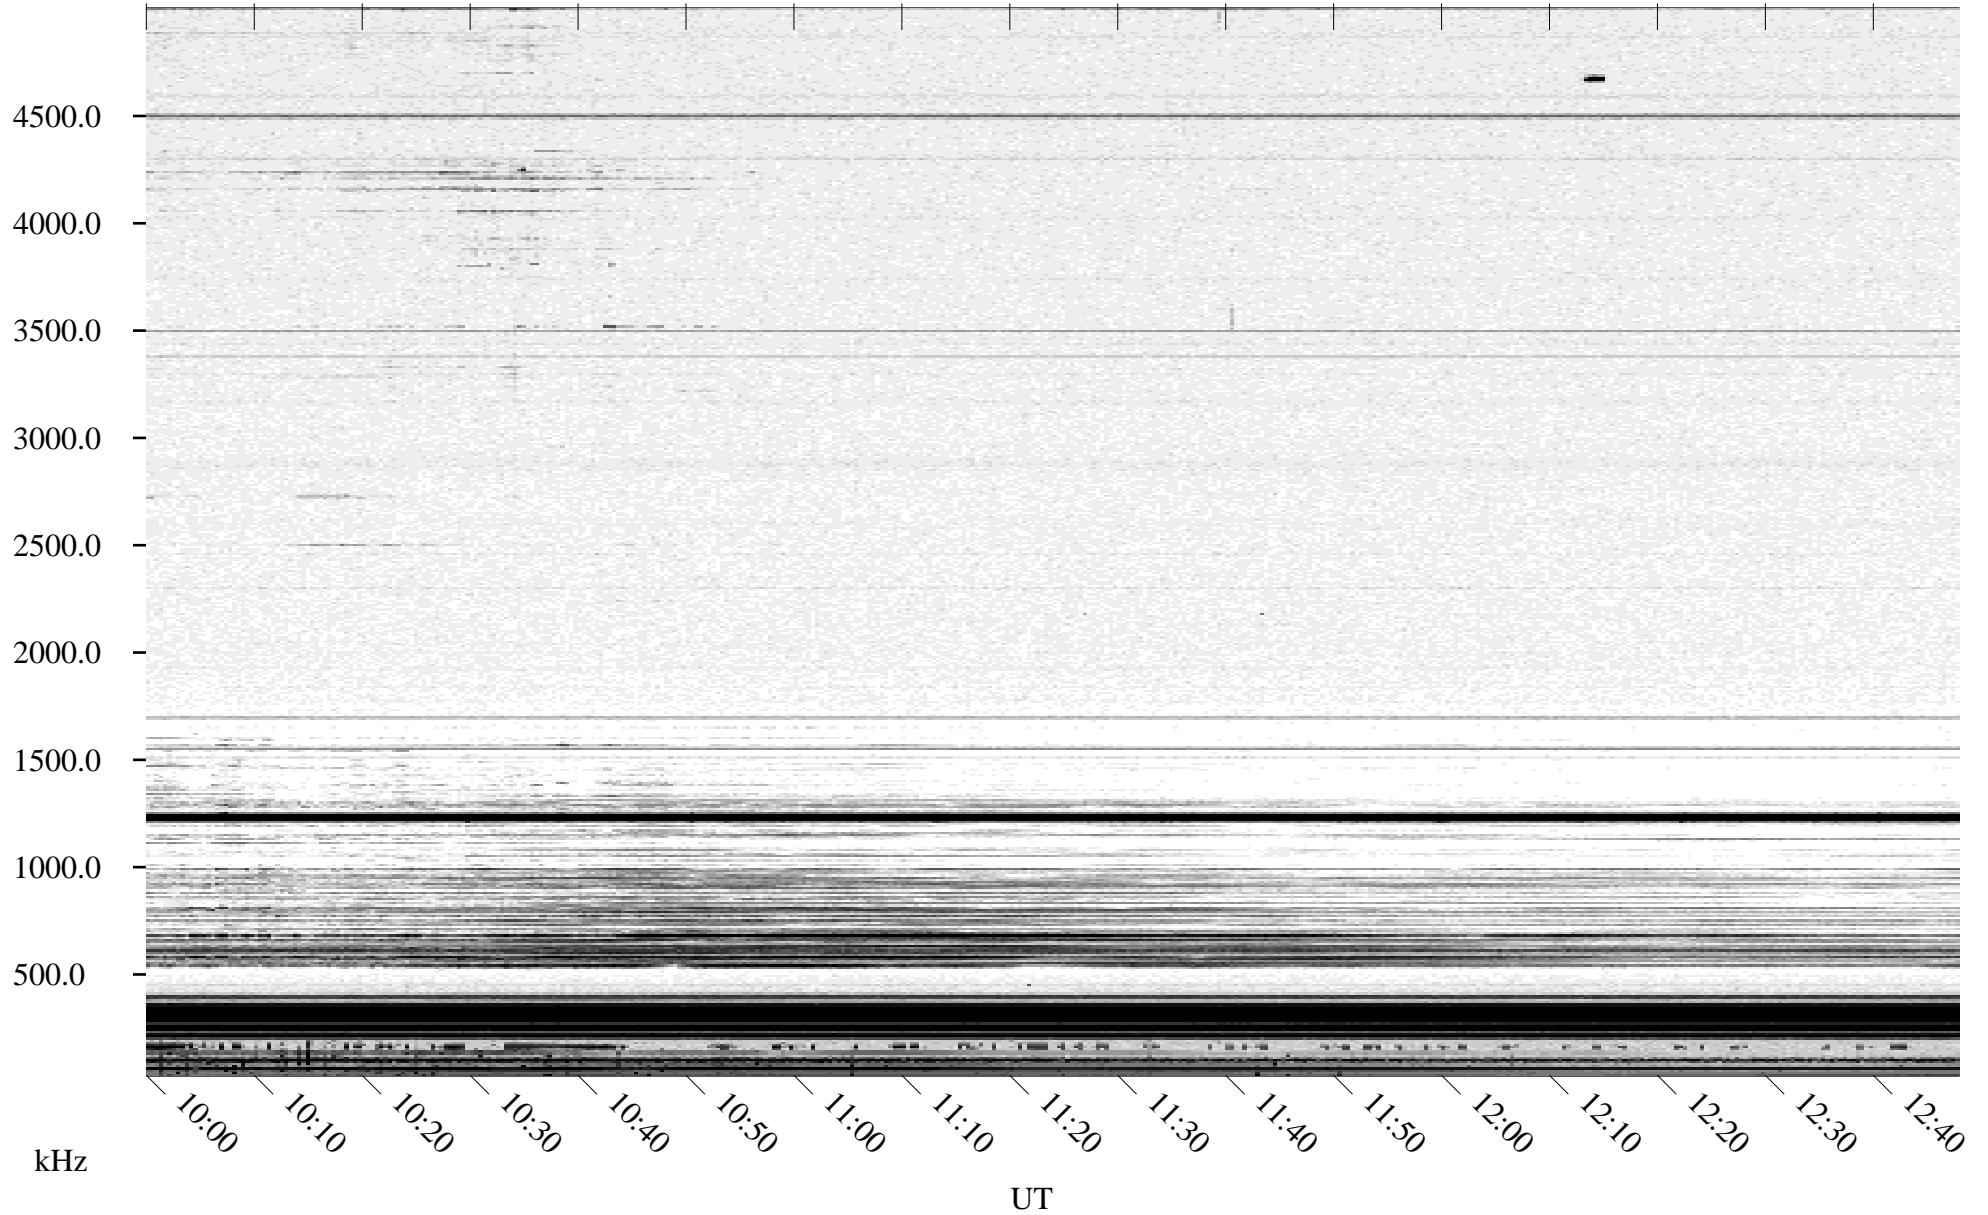

04/18/1996 Churchill, Manitoba

Linear Scale Black = 161 White = 15

ch96109l.r00m max_12

Page 1

04/18/1996 Churchill, Manitoba

Linear Scale Black = 161 White = 15

ch96109l.r00m max_12

Page 2

04/19/1996 Churchill, Manitoba

Linear Scale Black = 161 White = 15

ch96109l.r00m max_12

04/19/1996 Churchill, Manitoba

Linear Scale Black = 161 White = 15

ch96109l.r00m max_12

Page 4

04/19/1996 Churchill, Manitoba

Linear Scale Black = 161 White = 15

ch96109l.r00m max_12

Page 5

04/19/1996 Churchill, Manitoba

Linear Scale Black = 161 White = 15

ch96109l.r00m max_12

Page 6

04/19/1996 Churchill, Manitoba

Linear Scale Black = 161 White = 15

ch96109l.r00m max_12

Page 7

04/19/1996 Churchill, Manitoba

Linear Scale Black = 161 White = 15

ch96109l.r00m max_12

Page 8