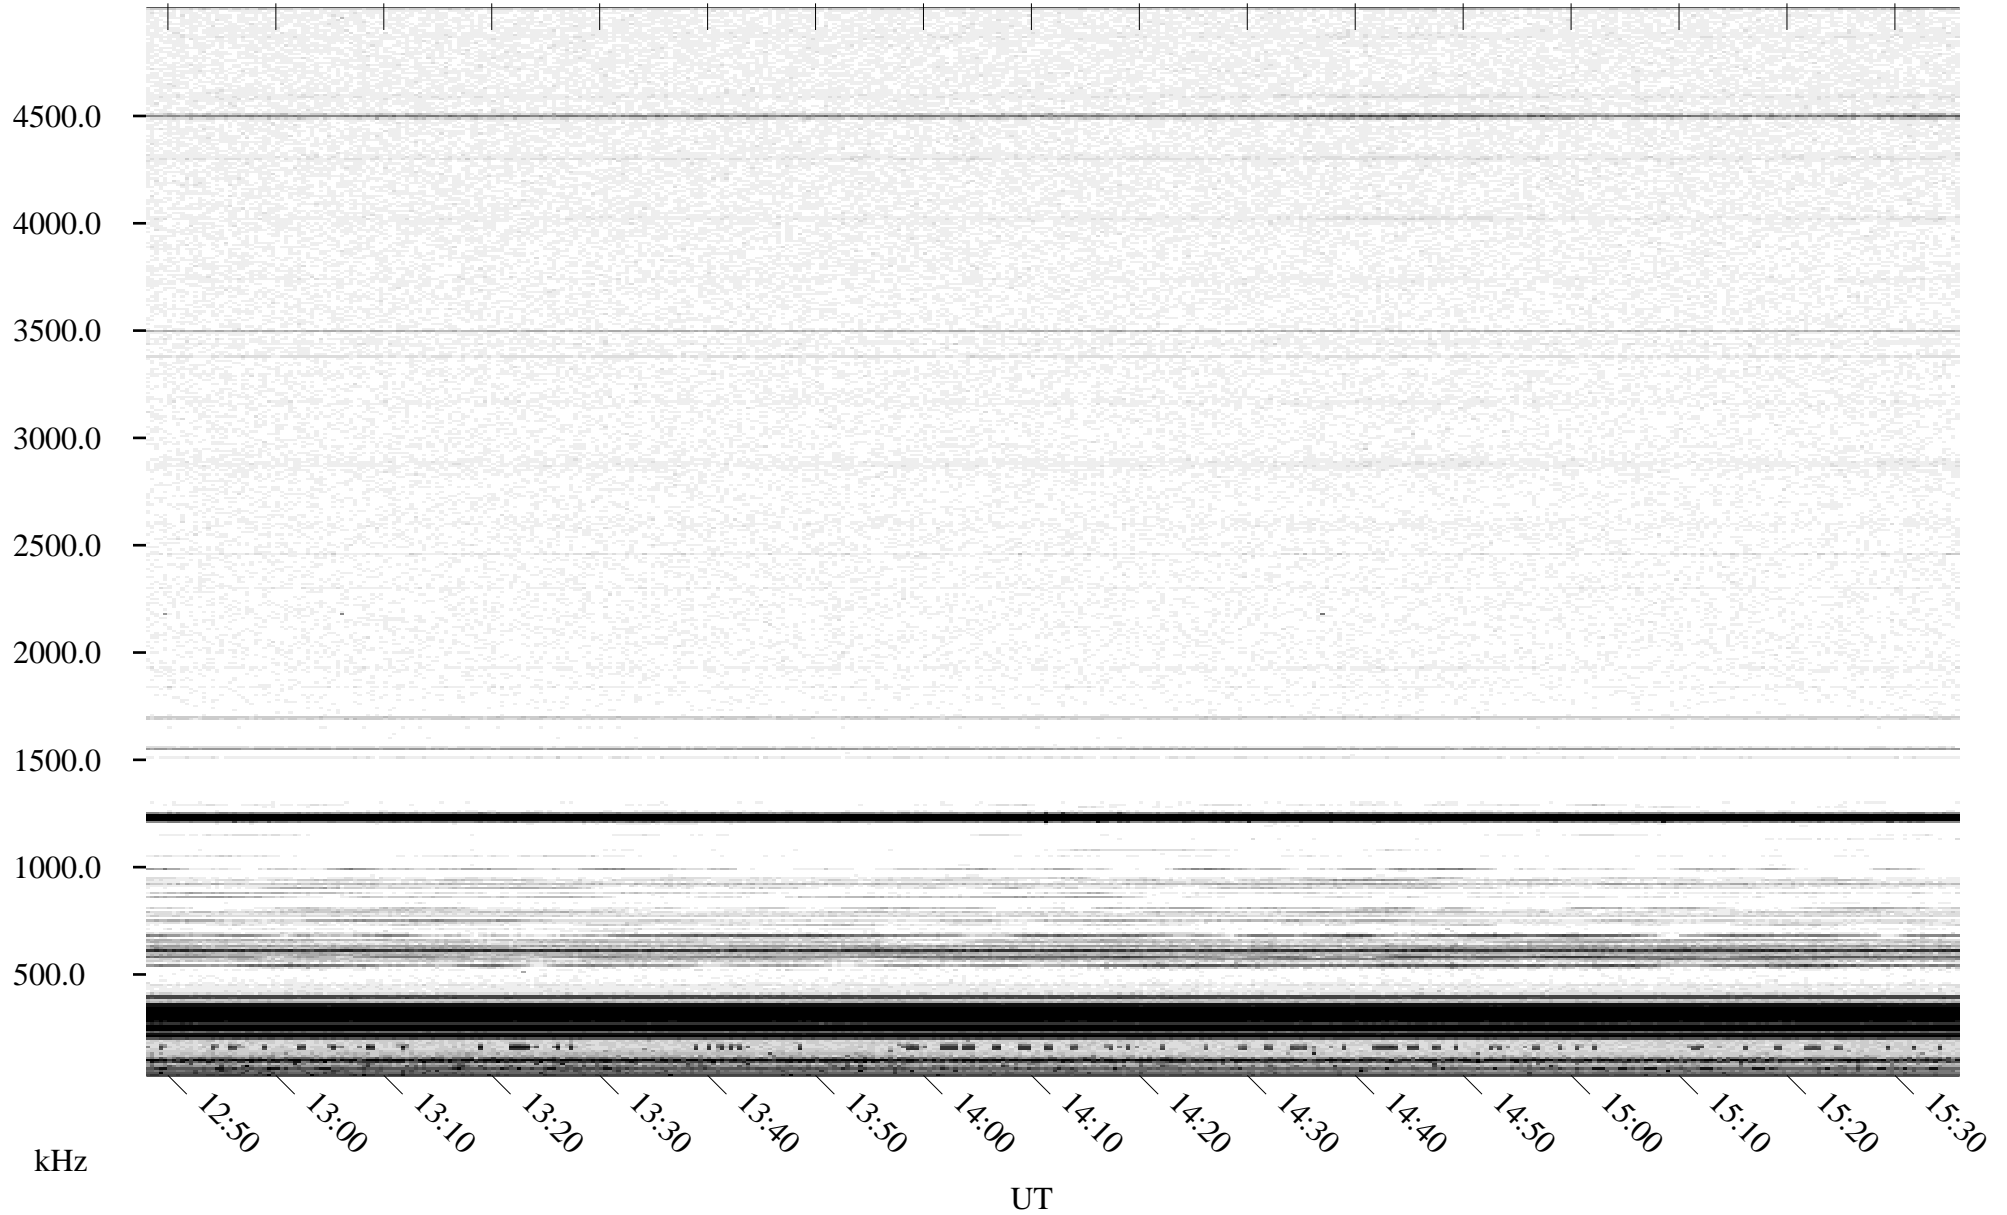

04/21/1996 Churchill, Manitoba

Linear Scale Black = 161 White = 15

ch961111l.r00m max_12

Page 5

04/21/1996 Churchill, Manitoba

Linear Scale Black = 161 White = 15

ch961111l.r00m max_12

Page 6

04/21/1996 Churchill, Manitoba

Linear Scale

Black = 161

White = 15

ch961111l.r00m max_12

Page 7

04/21/1996 Churchill, Manitoba

Linear Scale Black = 161 White = 15