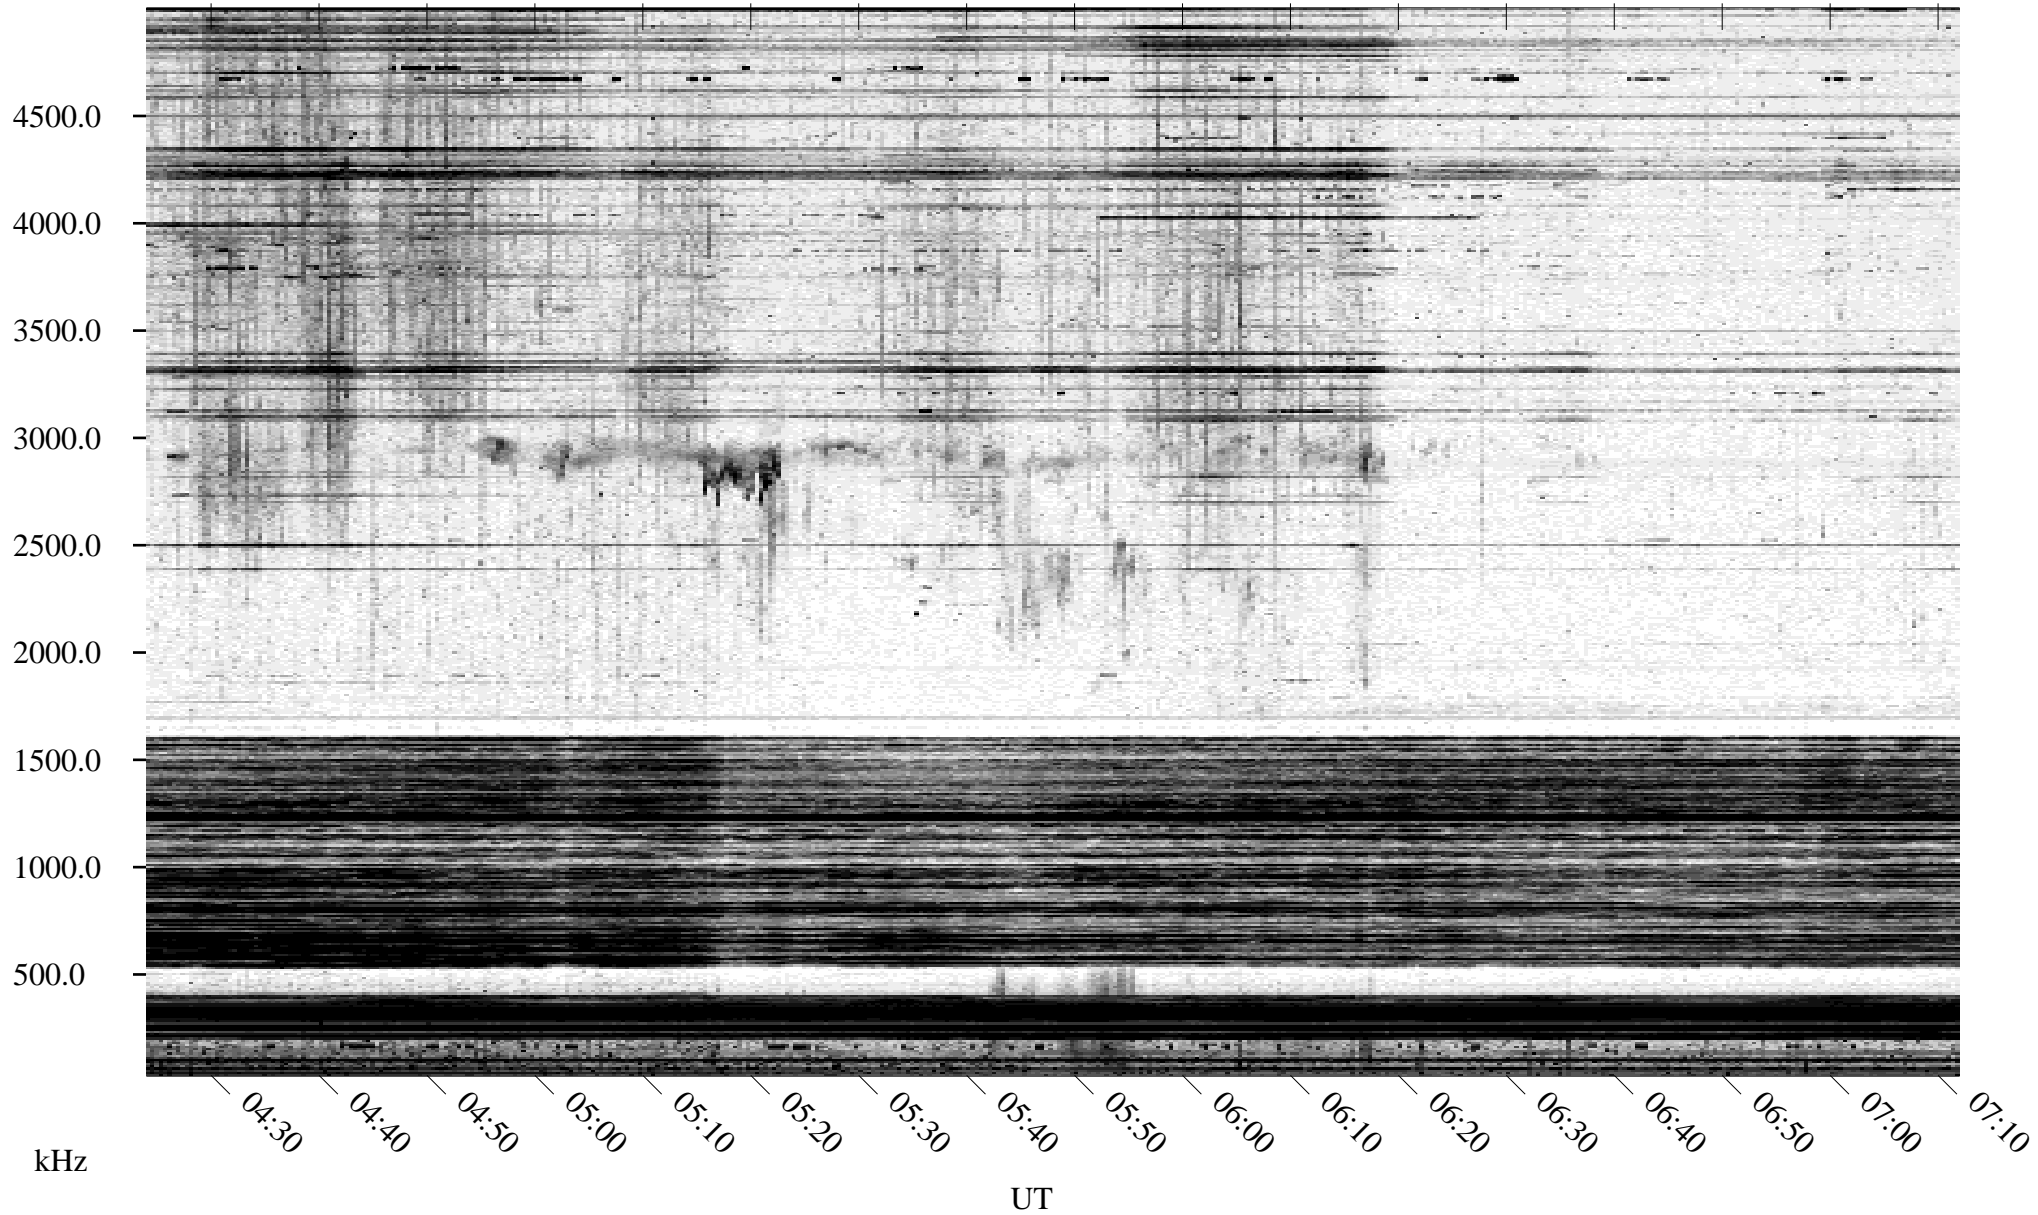

04/20/1996 Churchill, Manitoba

Linear Scale Black = 161 White = 15

ch961111l.r00m max_12

Page 1

04/20/1996 Churchill, Manitoba

Linear Scale Black = 161 White = 15

ch961111l.r00m max_12

Page 2

04/21/1996 Churchill, Manitoba

Linear Scale Black = 161 White = 15

ch961111l.r00m max_12

Page 3

04/21/1996 Churchill, Manitoba

Linear Scale Black = 161 White = 15

ch961111l.r00m max_12

Page 4

04/21/1996 Churchill, Manitoba

Linear Scale Black = 161 White = 15

ch961111l.r00m max_12

Page 5

04/21/1996 Churchill, Manitoba

Linear Scale Black = 161 White = 15

ch961111l.r00m max_12

Page 6

04/21/1996 Churchill, Manitoba

Linear Scale

Black = 161

White = 15

ch961111l.r00m max_12

Page 7

04/21/1996 Churchill, Manitoba

Linear Scale Black = 161 White = 15