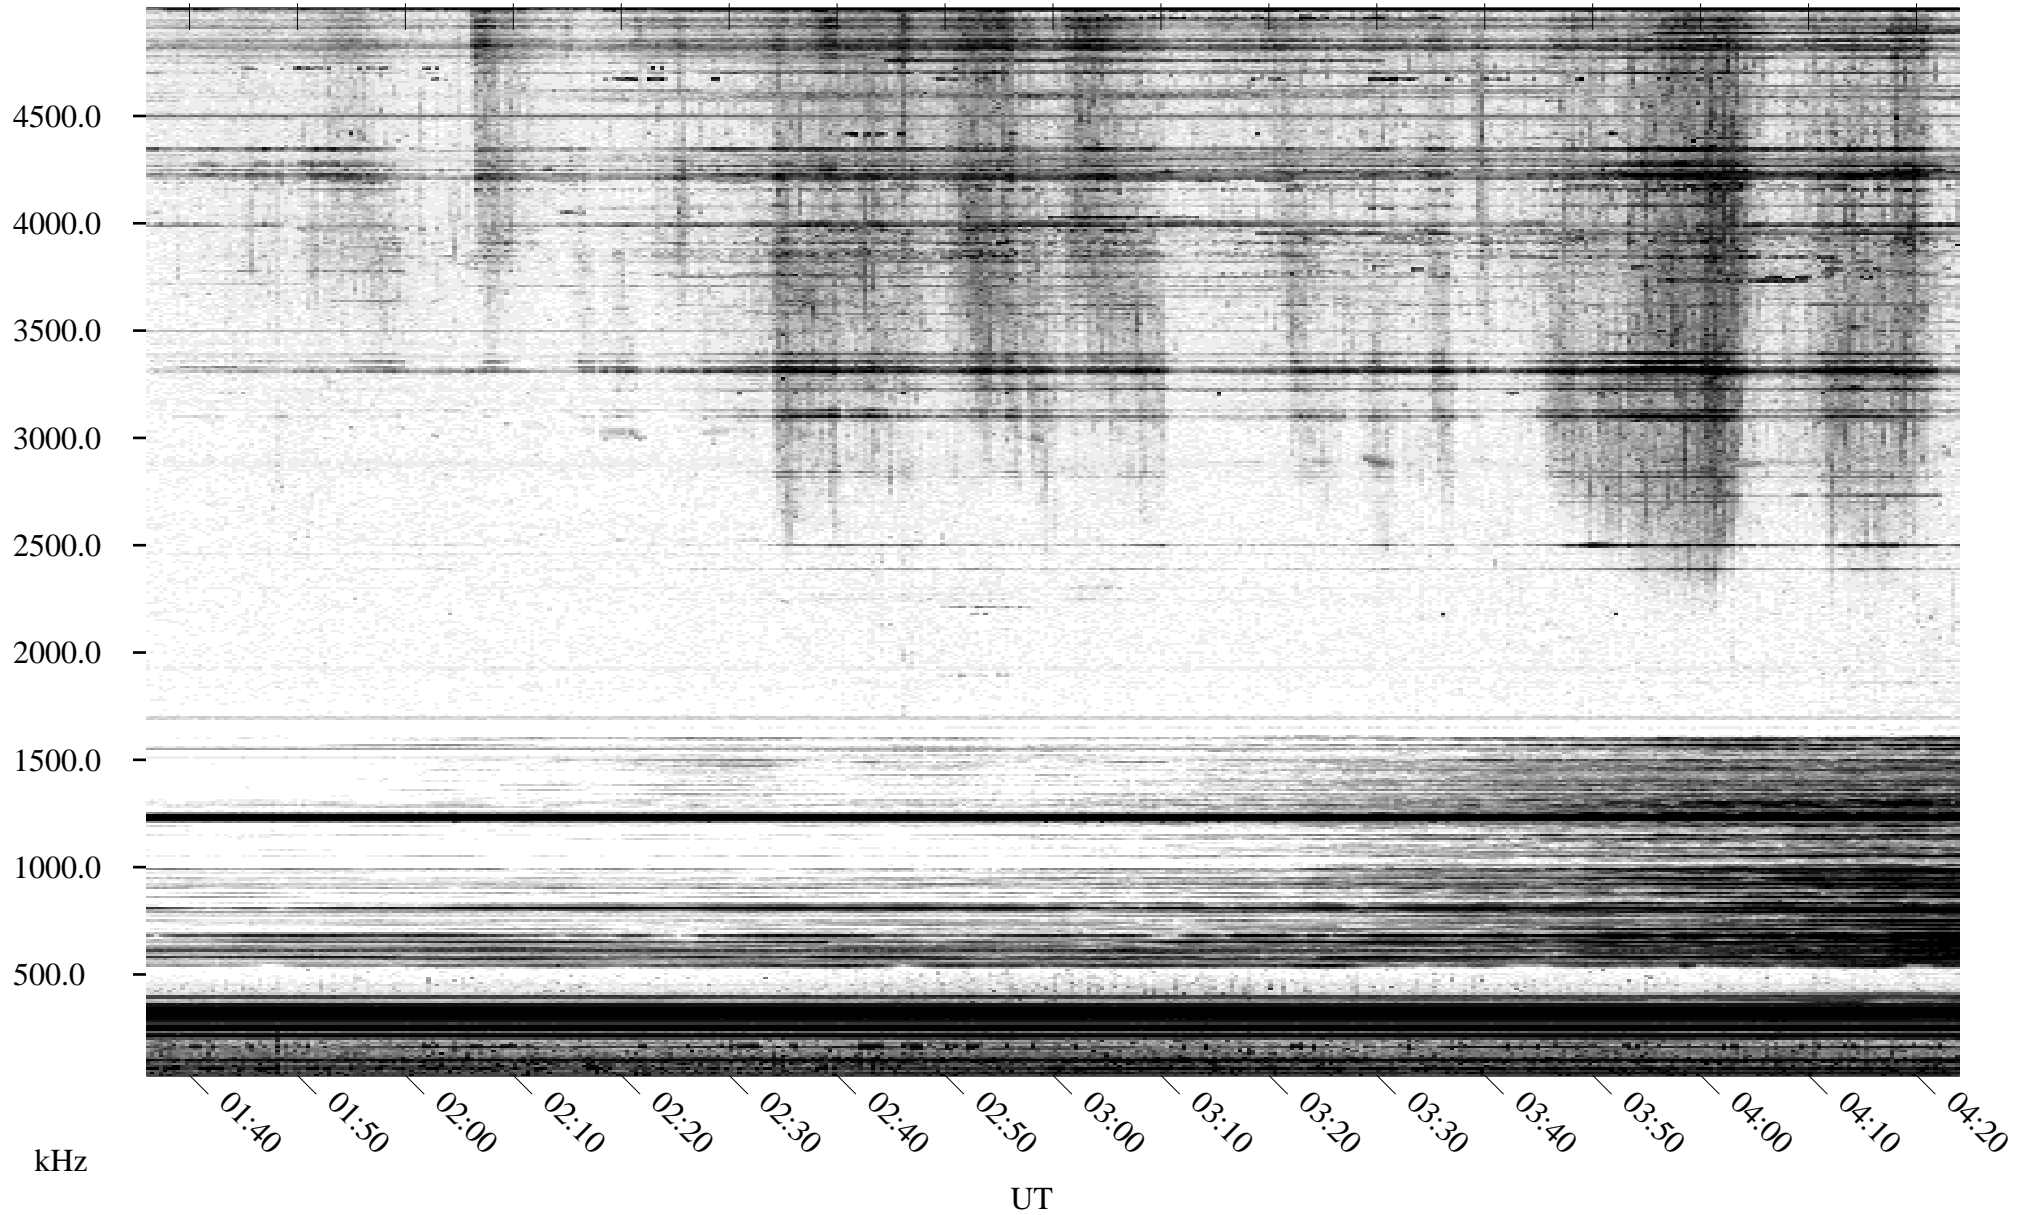

04/20/1996 Churchill, Manitoba

Linear Scale Black = 161 White = 15

ch961111l.r00m max_12

Page 1

04/20/1996 Churchill, Manitoba

Linear Scale Black = 161 White = 15

ch961111l.r00m max_12

Page 2

04/21/1996 Churchill, Manitoba

Linear Scale Black = 161 White = 15

ch961111l.r00m max_12

Page 3

04/21/1996 Churchill, Manitoba

Linear Scale Black = 161 White = 15

ch961111l.r00m max_12

Page 4

04/21/1996 Churchill, Manitoba

Linear Scale Black = 161 White = 15

ch961111l.r00m max_12

Page 5

04/21/1996 Churchill, Manitoba

Linear Scale Black = 161 White = 15

ch961111l.r00m max_12

Page 6

04/21/1996 Churchill, Manitoba

Linear Scale

Black = 161

White = 15

ch961111l.r00m max_12

Page 7

04/21/1996 Churchill, Manitoba

Linear Scale Black = 161 White = 15