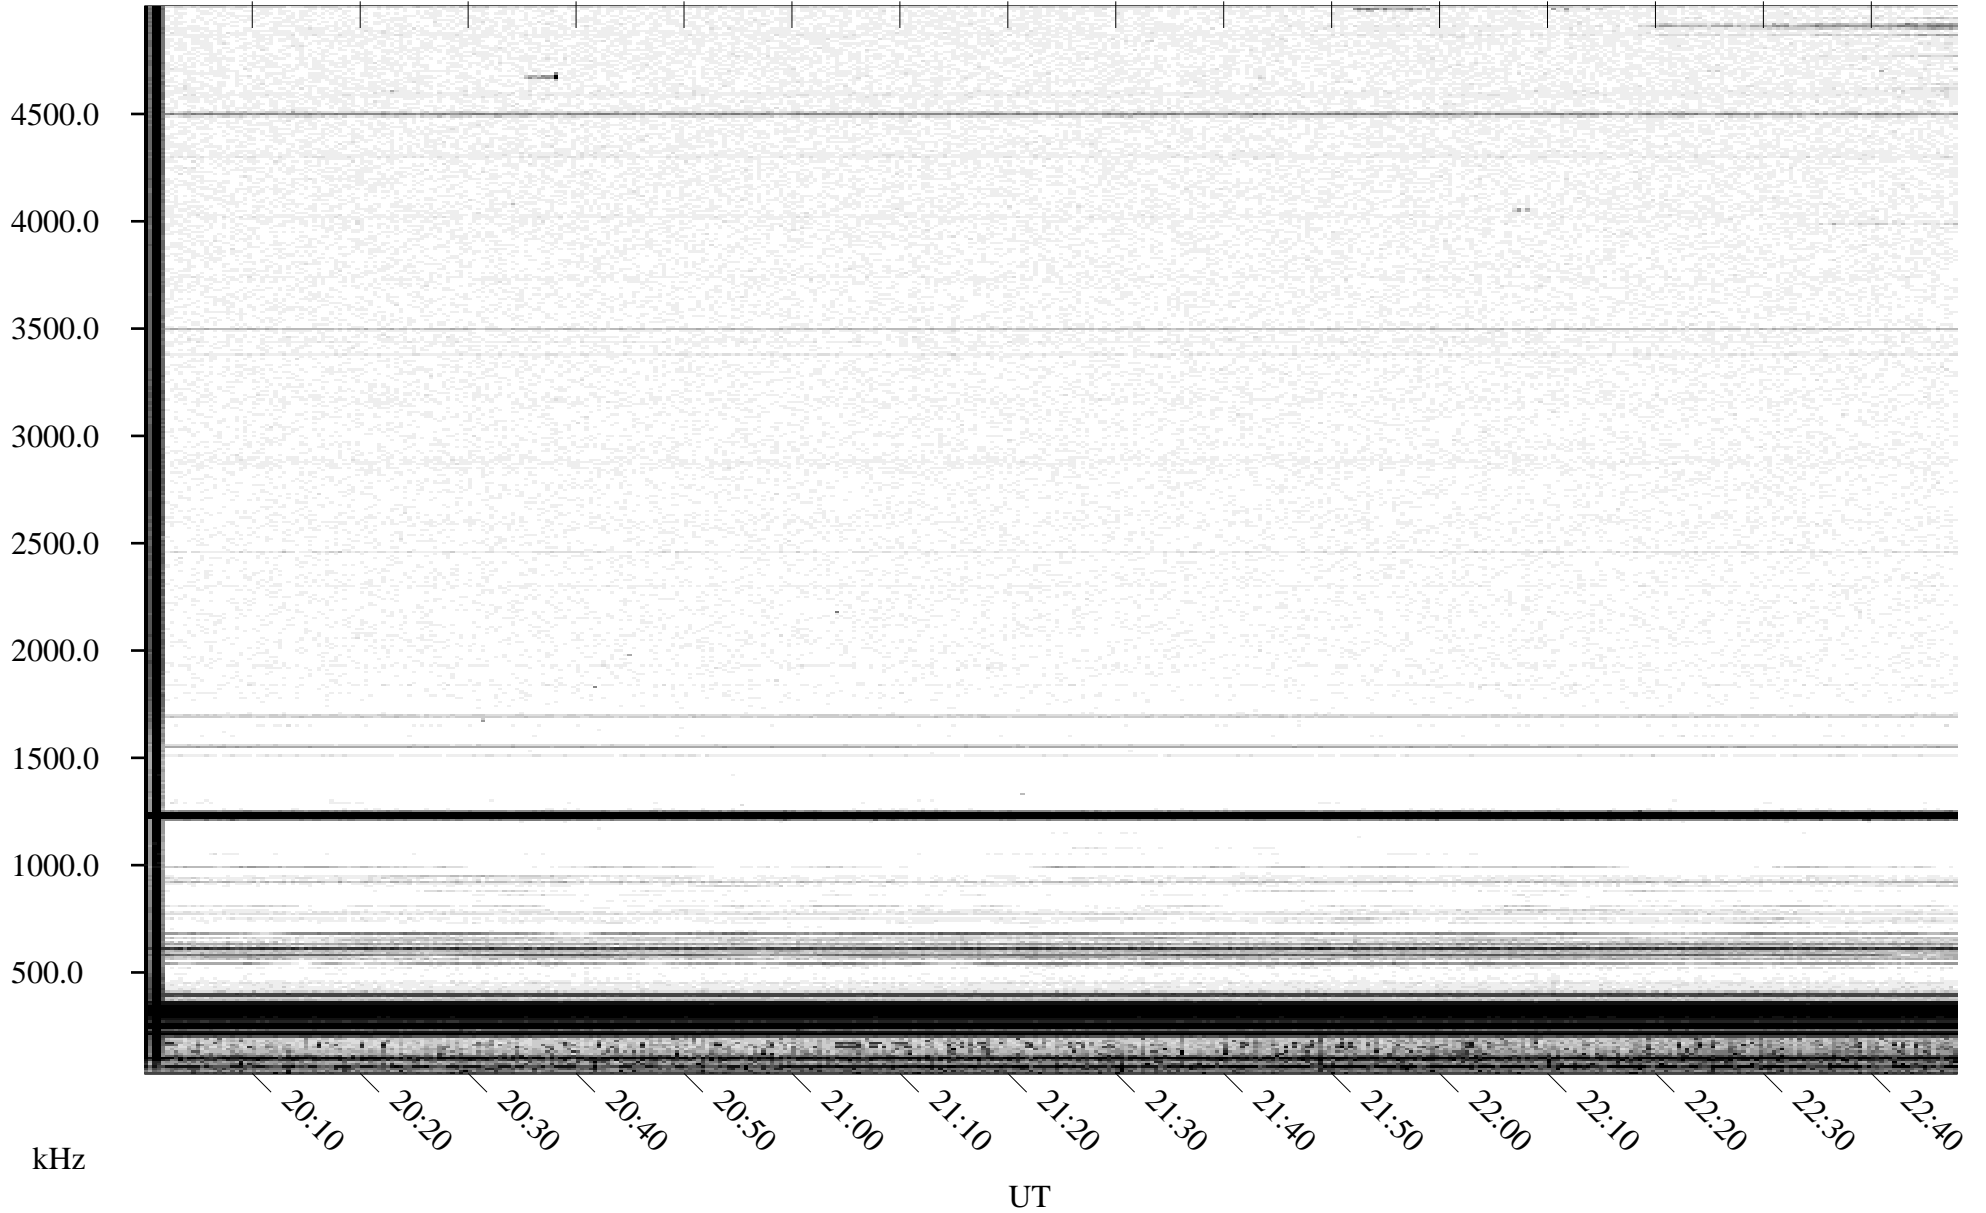

04/20/1996 Churchill, Manitoba

Linear Scale Black = 161 White = 15

ch961111l.r00m max_12

Page 1

04/20/1996 Churchill, Manitoba

Linear Scale Black = 161 White = 15

ch961111l.r00m max_12

Page 2

04/21/1996 Churchill, Manitoba

Linear Scale Black = 161 White = 15

ch961111l.r00m max_12

Page 3

04/21/1996 Churchill, Manitoba

Linear Scale Black = 161 White = 15

ch961111l.r00m max_12

Page 4

04/21/1996 Churchill, Manitoba

Linear Scale Black = 161 White = 15

ch961111l.r00m max_12

Page 5

04/21/1996 Churchill, Manitoba

Linear Scale Black = 161 White = 15

ch961111l.r00m max_12

Page 6

04/21/1996 Churchill, Manitoba

Linear Scale

Black = 161

White = 15

ch961111l.r00m max_12

Page 7

04/21/1996 Churchill, Manitoba

Linear Scale Black = 161 White = 15