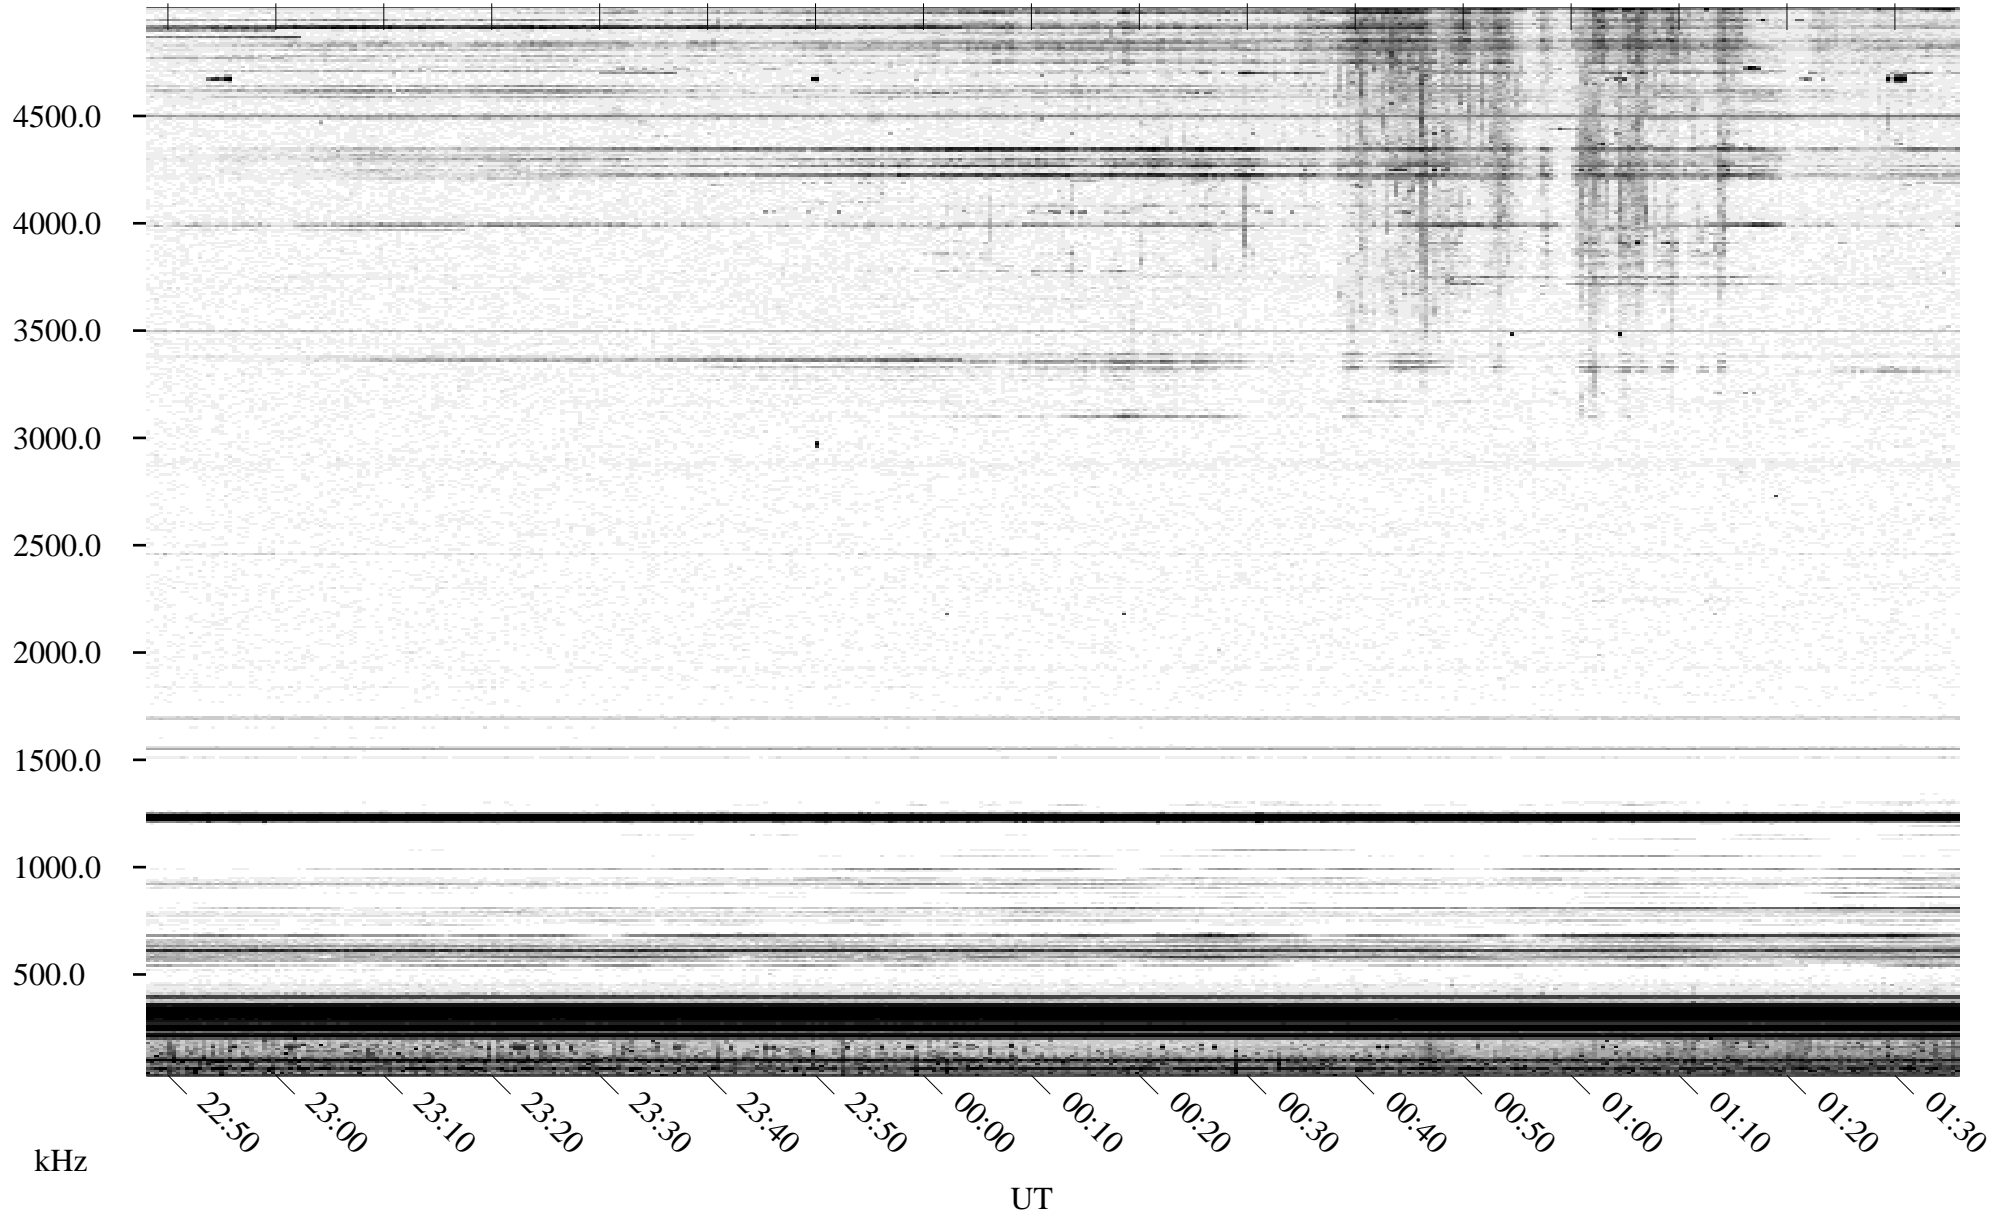

04/20/1996 Churchill, Manitoba

Linear Scale Black = 161 White = 15

ch961111l.r00m max_12

Page 1

04/20/1996 Churchill, Manitoba

Linear Scale Black = 161 White = 15

ch961111l.r00m max_12

Page 2

04/21/1996 Churchill, Manitoba

Linear Scale Black = 161 White = 15

ch961111l.r00m max_12

Page 3

04/21/1996 Churchill, Manitoba

Linear Scale Black = 161 White = 15

ch961111l.r00m max_12

Page 4

04/21/1996 Churchill, Manitoba

Linear Scale Black = 161 White = 15

ch961111l.r00m max_12

Page 5

04/21/1996 Churchill, Manitoba

Linear Scale Black = 161 White = 15

ch961111l.r00m max_12

Page 6

04/21/1996 Churchill, Manitoba

Linear Scale

Black = 161

White = 15

ch961111l.r00m max_12

Page 7

04/21/1996 Churchill, Manitoba

Linear Scale Black = 161 White = 15