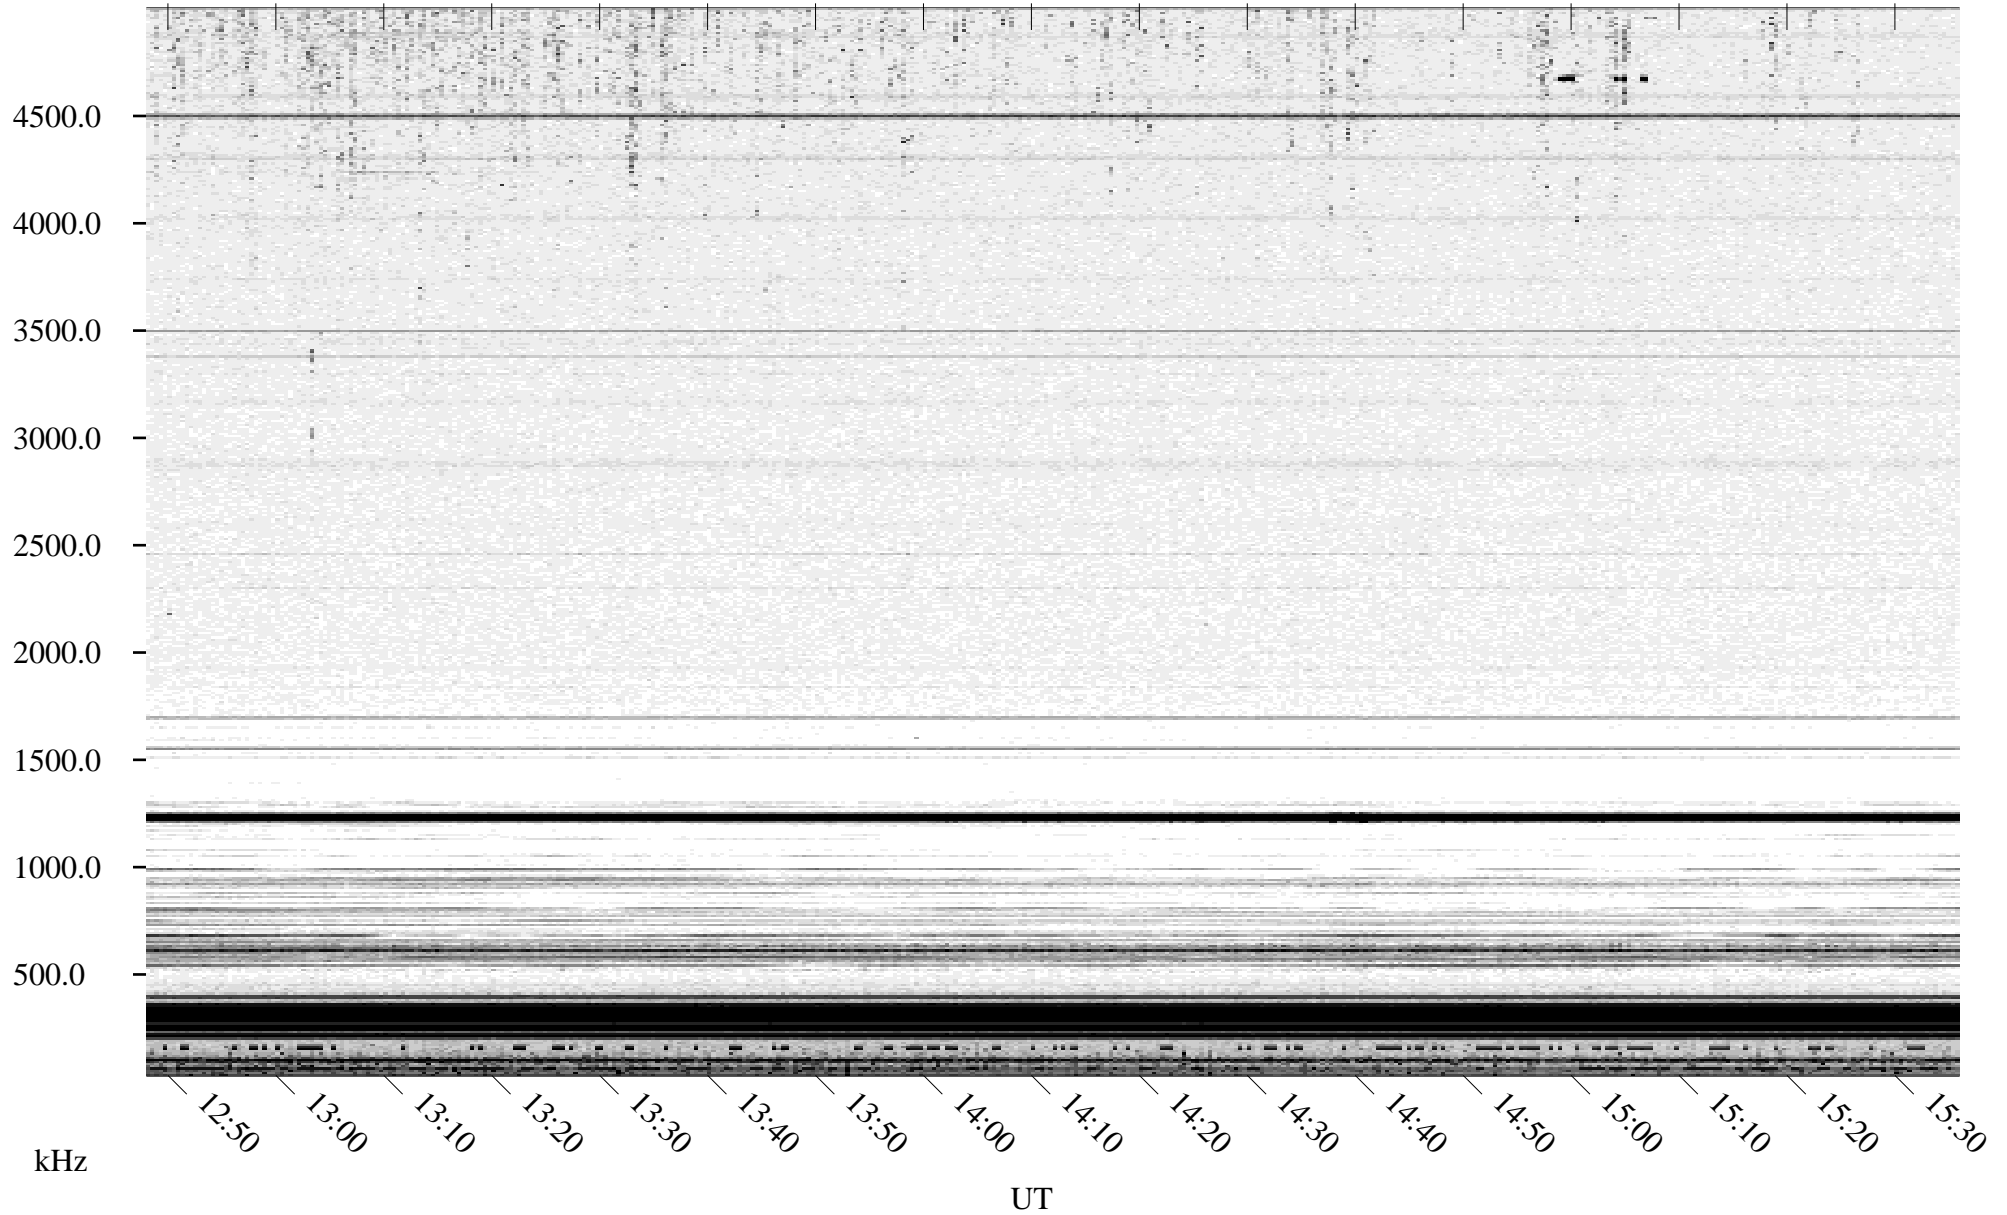

04/21/1996 Churchill, Manitoba

Linear Scale Black = 161 White = 15

ch96112l.r00m max_12

Page 1

04/21/1996 Churchill, Manitoba

Linear Scale Black = 161 White = 15

ch96112l.r00m max_12

Page 2

04/22/1996 Churchill, Manitoba

Linear Scale Black = 161 White = 15

ch96112l.r00m max_12

Page 3

04/22/1996 Churchill, Manitoba

Linear Scale Black = 161 White = 15

ch96112l.r00m max_12

Page 4

04/22/1996 Churchill, Manitoba

Linear Scale Black = 161 White = 15

ch96112l.r00m max_12

04/22/1996 Churchill, Manitoba

Linear Scale Black = 161 White = 15

ch96112l.r00m max_12

Page 6

04/22/1996 Churchill, Manitoba

Linear Scale Black = 161 White = 15

ch96112l.r00m max_12

Page 7

04/22/1996 Churchill, Manitoba

Linear Scale Black = 161 White = 15

ch96112l.r00m max_12

Page 8