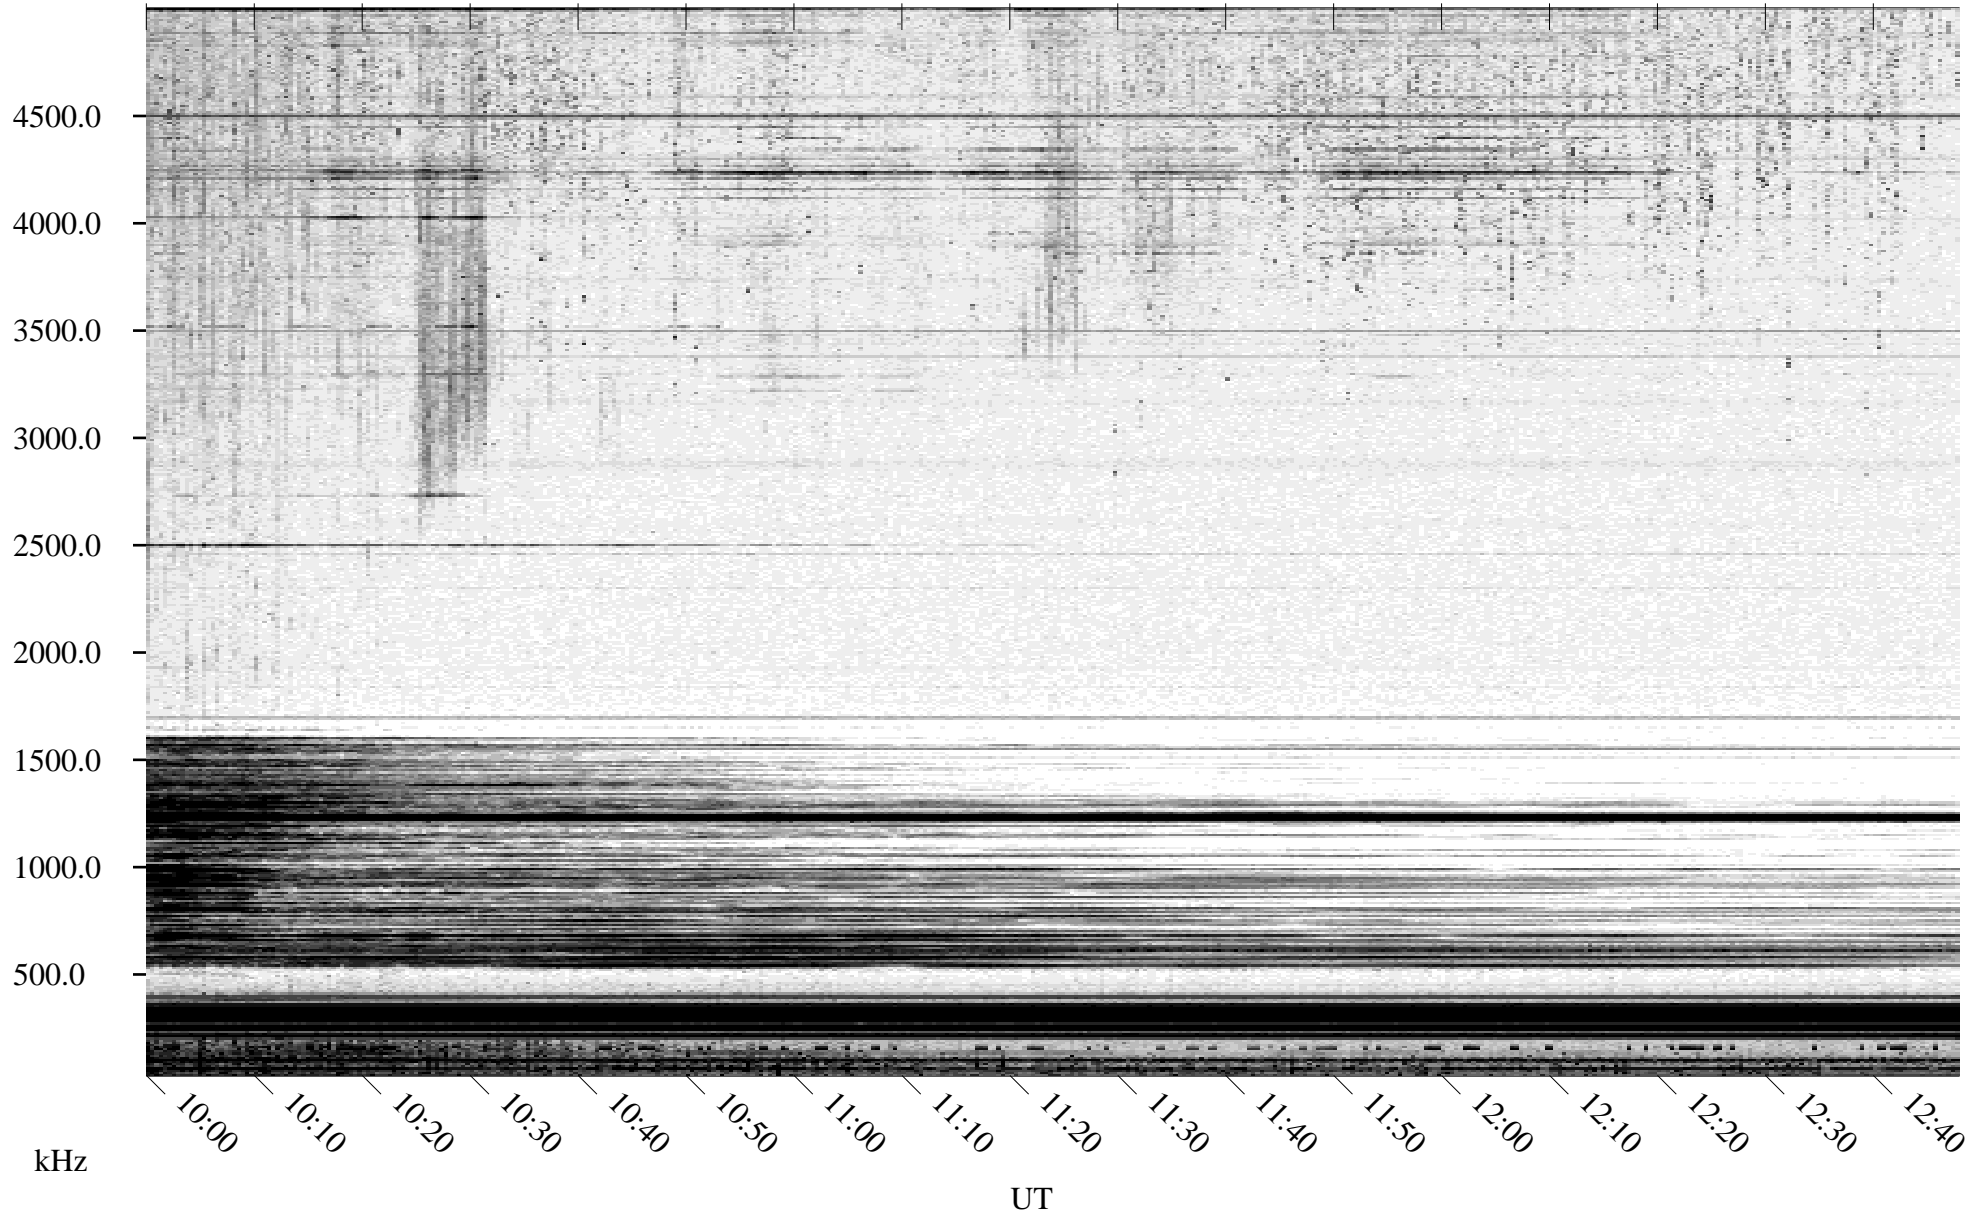

04/21/1996 Churchill, Manitoba

Linear Scale Black = 161 White = 15

ch96112l.r00m max_12

Page 1

04/21/1996 Churchill, Manitoba

Linear Scale Black = 161 White = 15

ch96112l.r00m max_12

Page 2

04/22/1996 Churchill, Manitoba

Linear Scale Black = 161 White = 15

ch96112l.r00m max_12

Page 3

04/22/1996 Churchill, Manitoba

Linear Scale Black = 161 White = 15

ch96112l.r00m max_12

Page 4

04/22/1996 Churchill, Manitoba

Linear Scale Black = 161 White = 15

ch96112l.r00m max_12

04/22/1996 Churchill, Manitoba

Linear Scale Black = 161 White = 15

ch96112l.r00m max_12

Page 6

04/22/1996 Churchill, Manitoba

Linear Scale Black = 161 White = 15

ch96112l.r00m max_12

Page 7

04/22/1996 Churchill, Manitoba

Linear Scale Black = 161 White = 15

ch96112l.r00m max_12

Page 8