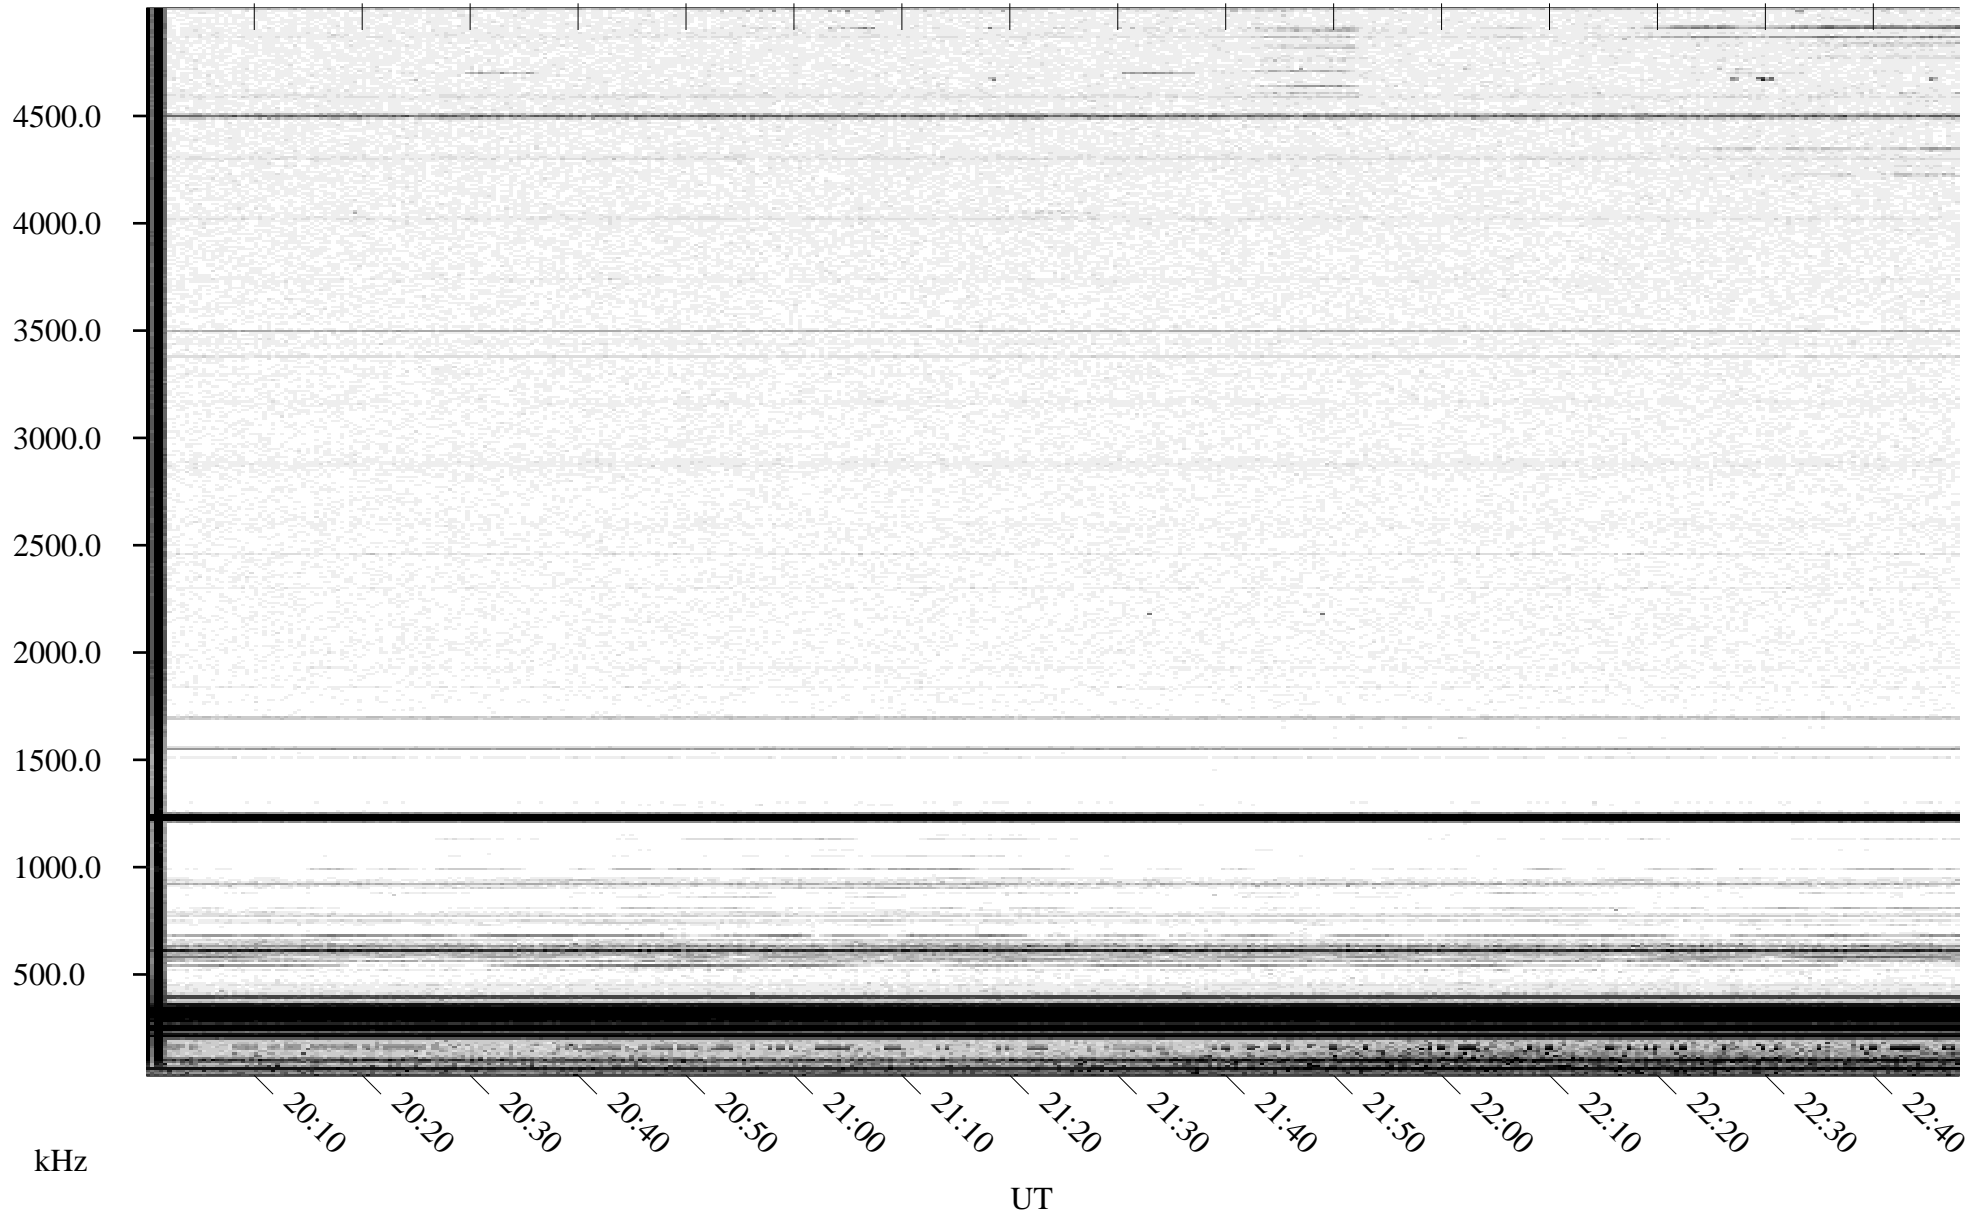

04/21/1996 Churchill, Manitoba

Linear Scale Black = 161 White = 15

ch96112l.r00m max_12

Page 1

04/21/1996 Churchill, Manitoba

Linear Scale Black = 161 White = 15

ch96112l.r00m max_12

Page 2

04/22/1996 Churchill, Manitoba

Linear Scale Black = 161 White = 15

ch96112l.r00m max_12

Page 3

04/22/1996 Churchill, Manitoba

Linear Scale Black = 161 White = 15

ch96112l.r00m max_12

Page 4

04/22/1996 Churchill, Manitoba

Linear Scale Black = 161 White = 15

ch96112l.r00m max_12

04/22/1996 Churchill, Manitoba

Linear Scale Black = 161 White = 15

ch96112l.r00m max_12

Page 6

04/22/1996 Churchill, Manitoba

Linear Scale Black = 161 White = 15

ch96112l.r00m max_12

Page 7

04/22/1996 Churchill, Manitoba

Linear Scale Black = 161 White = 15

ch96112l.r00m max_12

Page 8