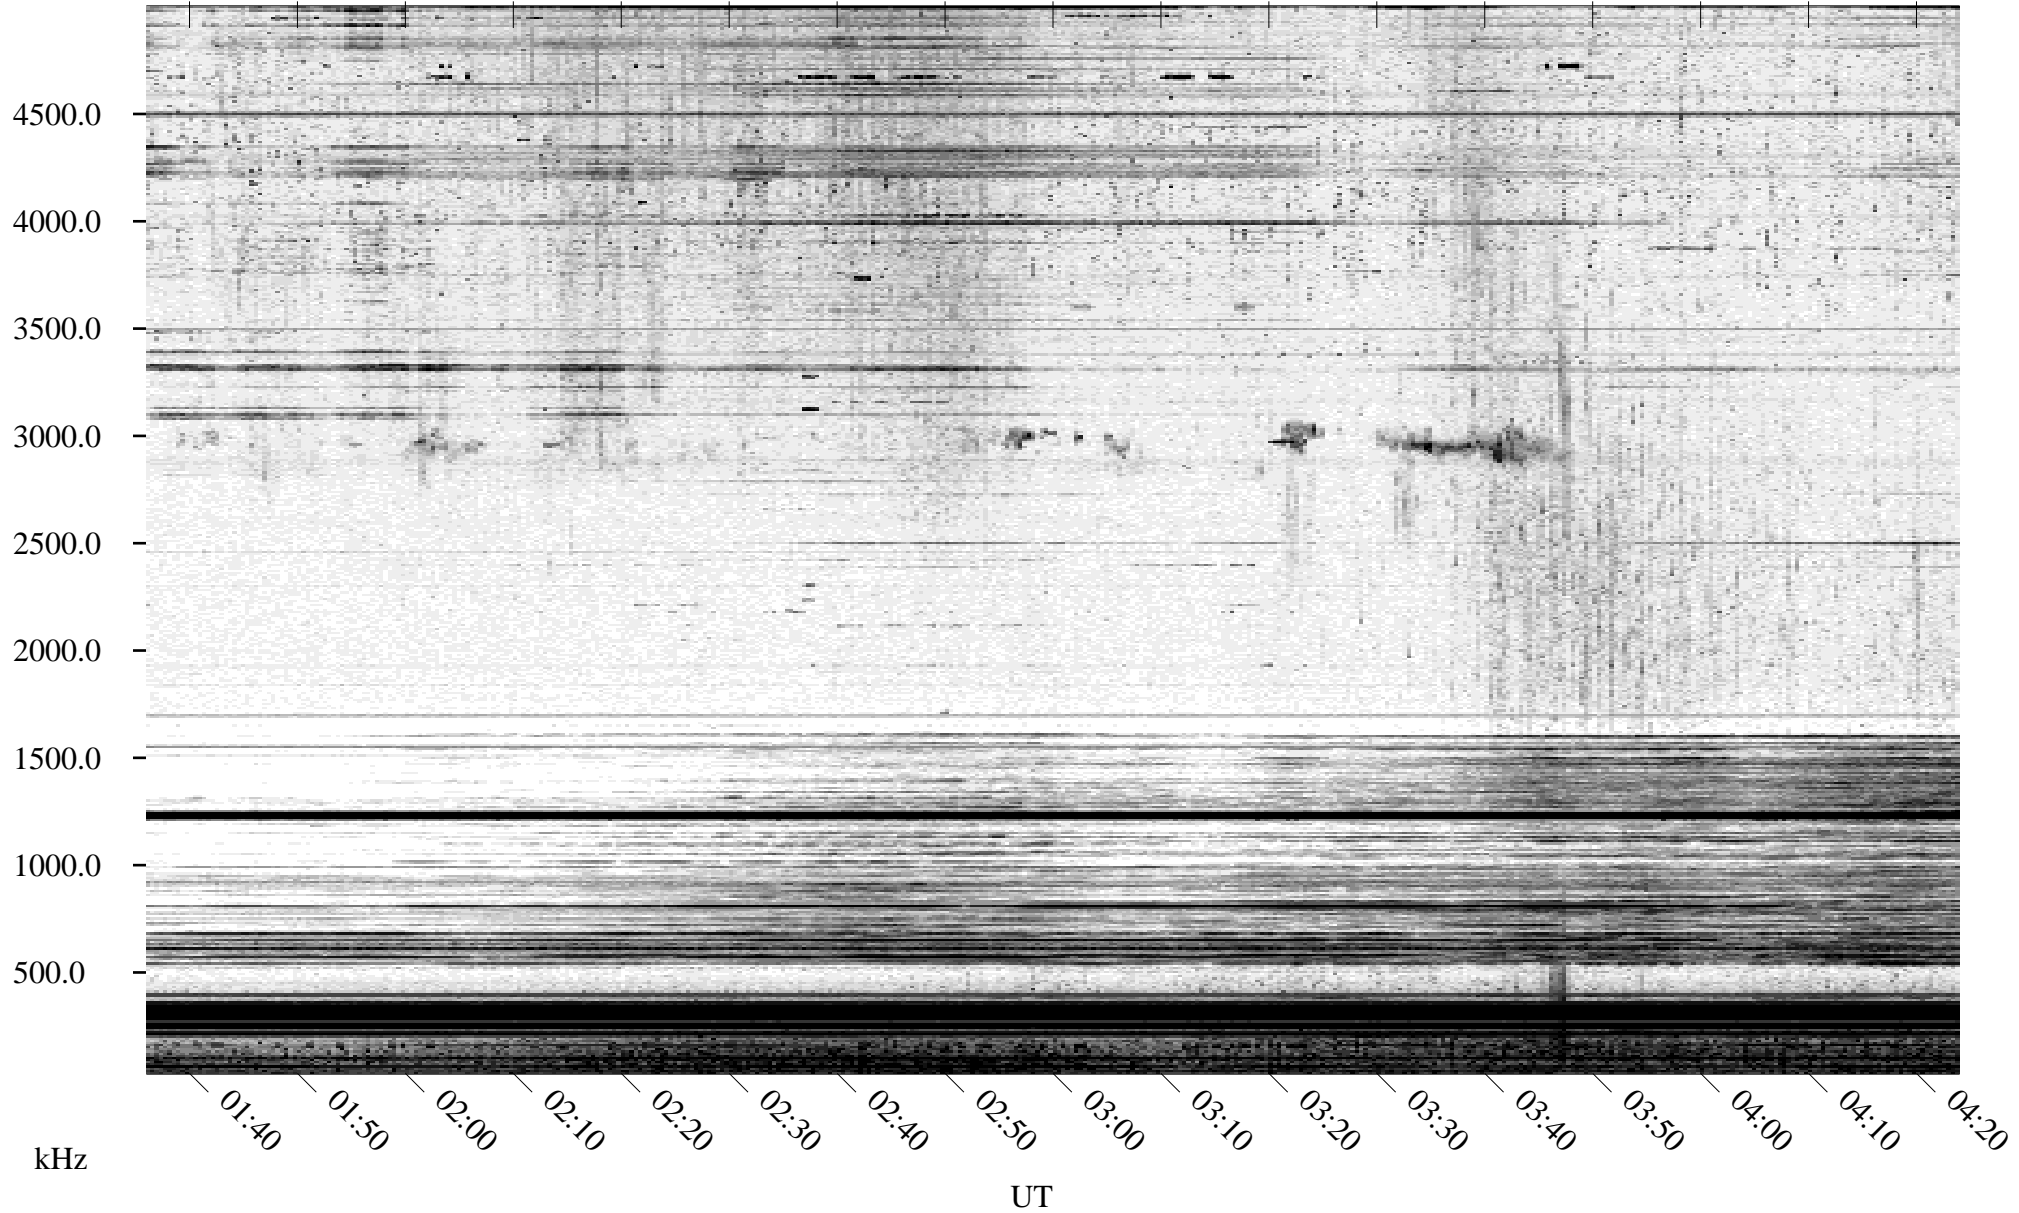

04/21/1996 Churchill, Manitoba

Linear Scale Black = 161 White = 15

ch96112l.r00m max_12

Page 1

04/21/1996 Churchill, Manitoba

Linear Scale Black = 161 White = 15

ch96112l.r00m max_12

Page 2

04/22/1996 Churchill, Manitoba

Linear Scale Black = 161 White = 15

ch96112l.r00m max_12

Page 3

04/22/1996 Churchill, Manitoba

Linear Scale Black = 161 White = 15

ch96112l.r00m max_12

Page 4

04/22/1996 Churchill, Manitoba

Linear Scale Black = 161 White = 15

ch96112l.r00m max_12

04/22/1996 Churchill, Manitoba

Linear Scale Black = 161 White = 15

ch96112l.r00m max_12

Page 6

04/22/1996 Churchill, Manitoba

Linear Scale Black = 161 White = 15

ch96112l.r00m max_12

Page 7

04/22/1996 Churchill, Manitoba

Linear Scale Black = 161 White = 15

ch96112l.r00m max_12

Page 8