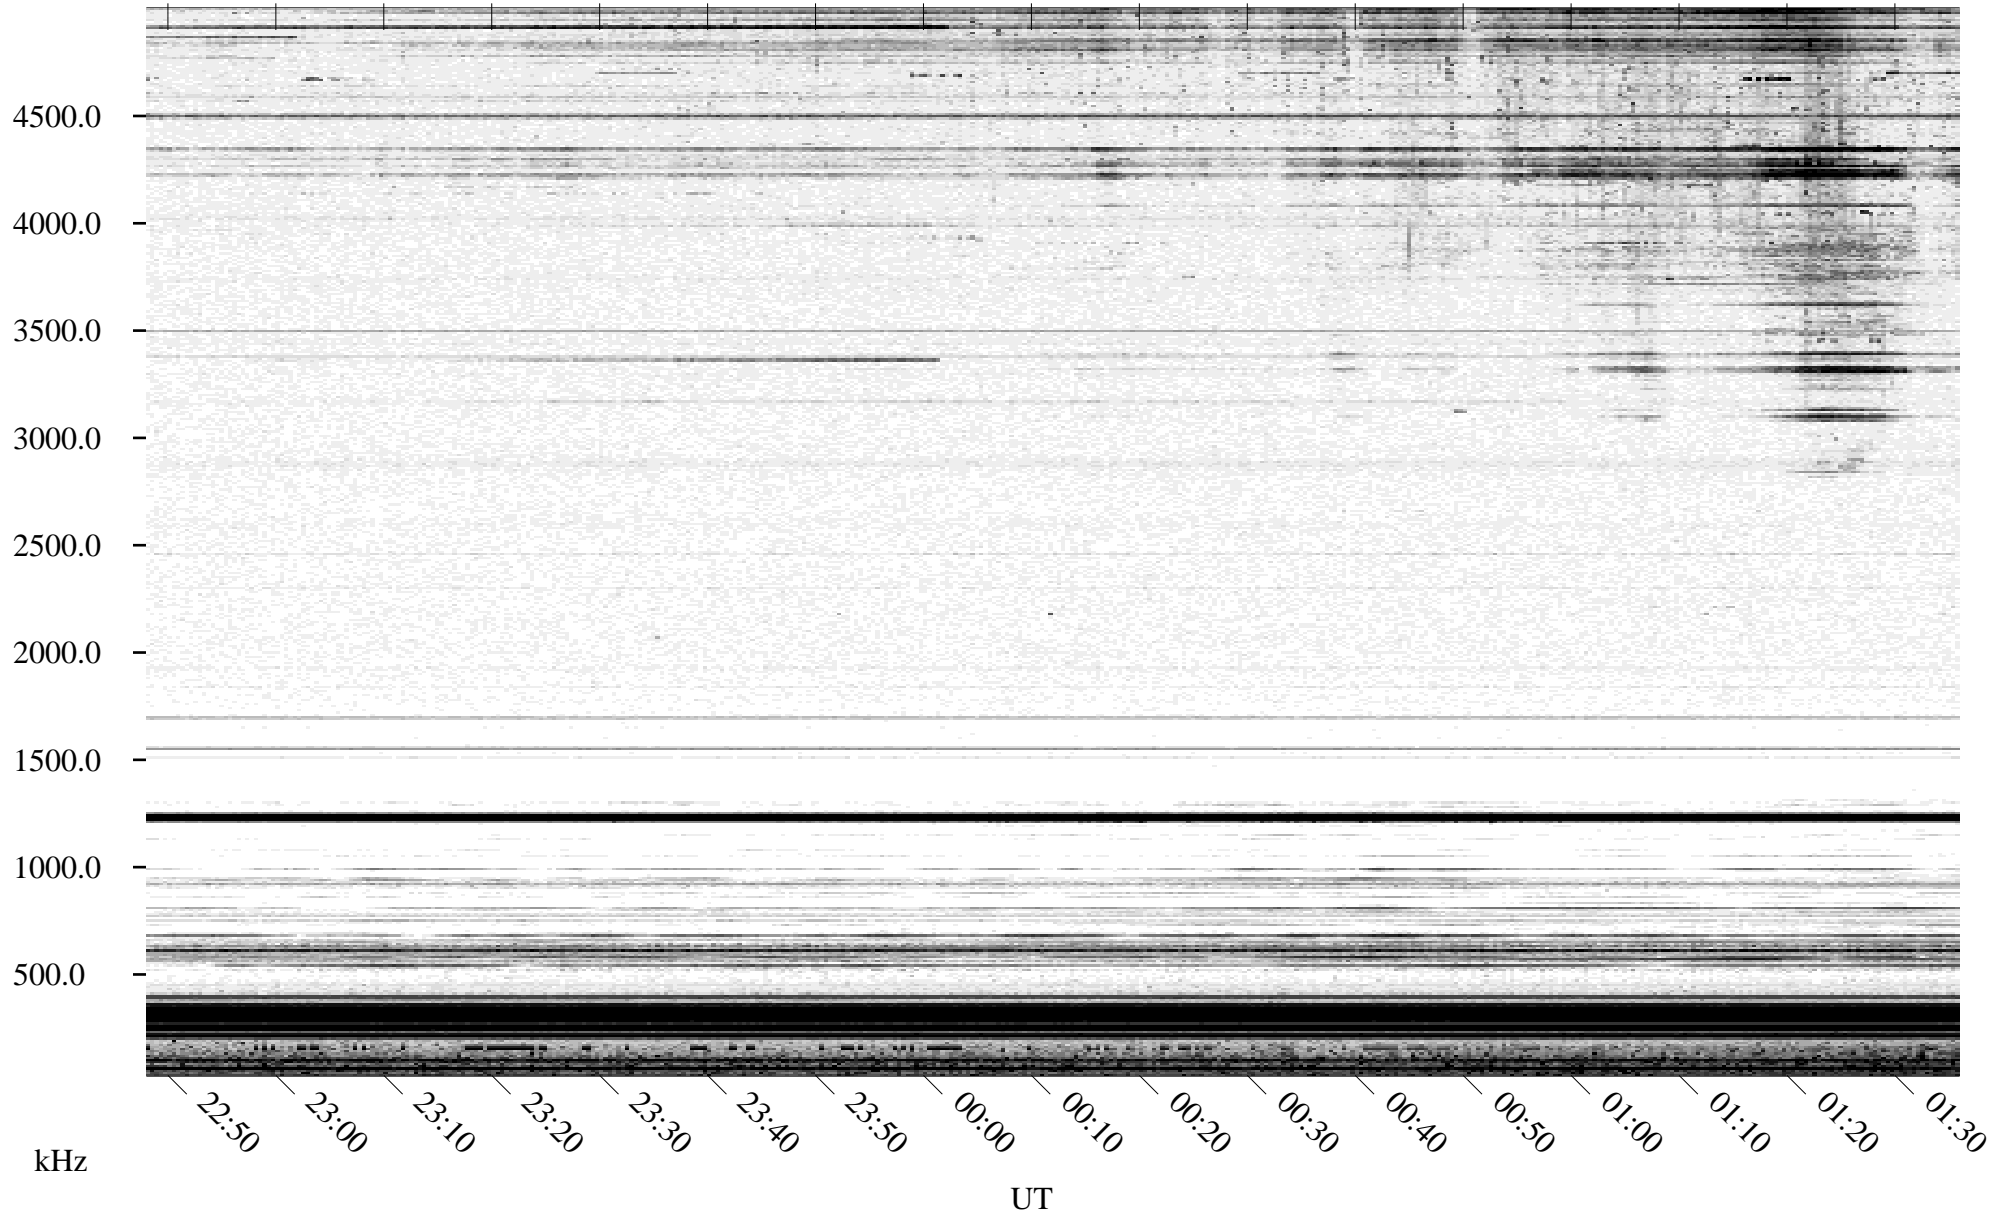

04/21/1996 Churchill, Manitoba

Linear Scale Black = 161 White = 15

ch96112l.r00m max_12

Page 1

04/21/1996 Churchill, Manitoba

Linear Scale Black = 161 White = 15

ch96112l.r00m max_12

Page 2

04/22/1996 Churchill, Manitoba

Linear Scale Black = 161 White = 15

ch96112l.r00m max_12

Page 3

04/22/1996 Churchill, Manitoba

Linear Scale Black = 161 White = 15

ch96112l.r00m max_12

Page 4

04/22/1996 Churchill, Manitoba

Linear Scale Black = 161 White = 15

ch96112l.r00m max_12

04/22/1996 Churchill, Manitoba

Linear Scale Black = 161 White = 15

ch96112l.r00m max_12

Page 6

04/22/1996 Churchill, Manitoba

Linear Scale Black = 161 White = 15

ch96112l.r00m max_12

Page 7

04/22/1996 Churchill, Manitoba

Linear Scale Black = 161 White = 15

ch96112l.r00m max_12

Page 8