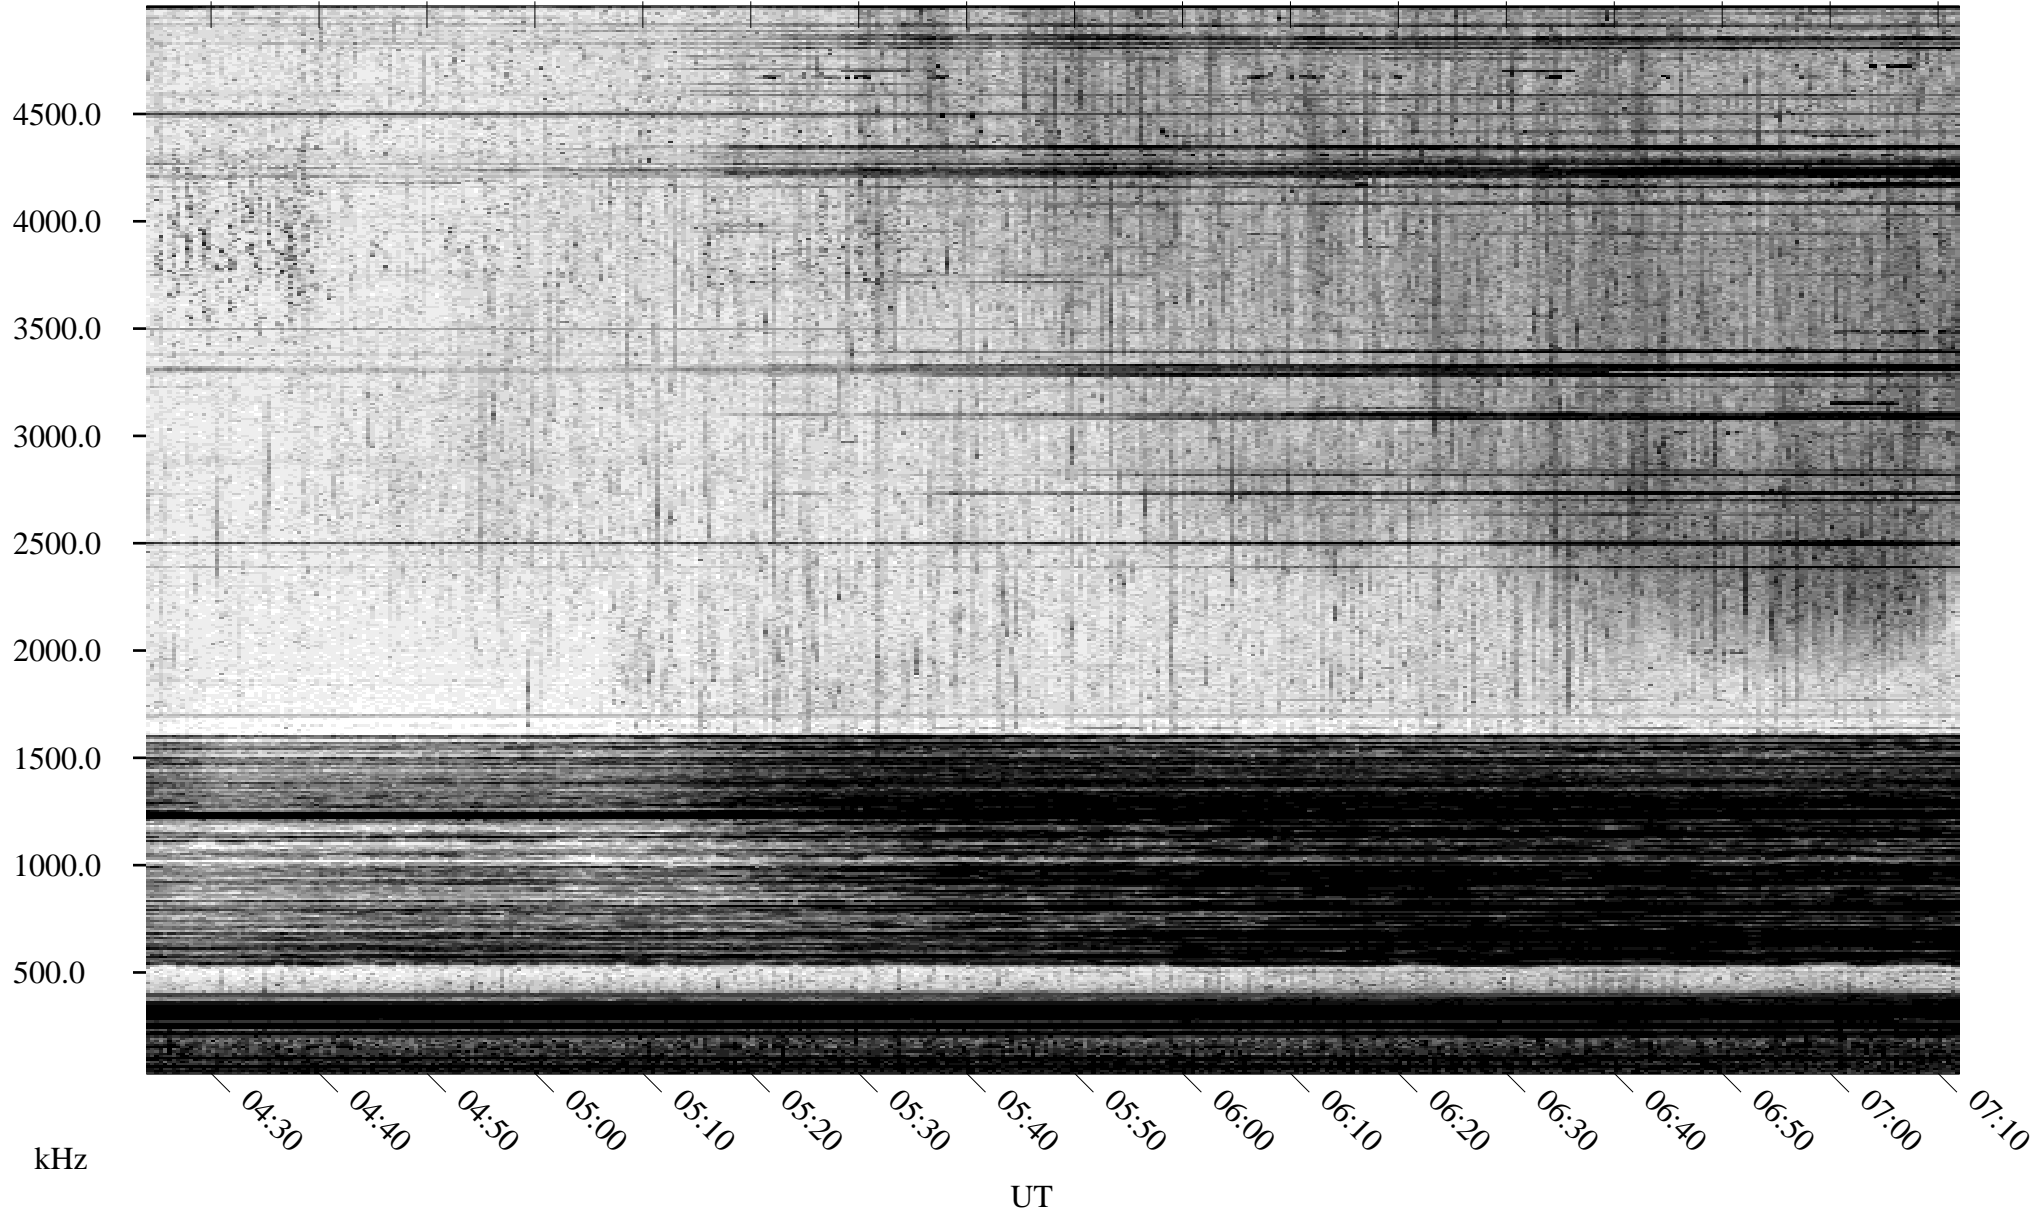

04/21/1996 Churchill, Manitoba

Linear Scale Black = 161 White = 15

ch96112l.r00m max_12

Page 1

04/21/1996 Churchill, Manitoba

Linear Scale Black = 161 White = 15

ch96112l.r00m max_12

Page 2

04/22/1996 Churchill, Manitoba

Linear Scale Black = 161 White = 15

ch96112l.r00m max_12

Page 3

04/22/1996 Churchill, Manitoba

Linear Scale Black = 161 White = 15

ch96112l.r00m max_12

Page 4

04/22/1996 Churchill, Manitoba

Linear Scale Black = 161 White = 15

ch96112l.r00m max_12

04/22/1996 Churchill, Manitoba

Linear Scale Black = 161 White = 15

ch96112l.r00m max_12

Page 6

04/22/1996 Churchill, Manitoba

Linear Scale Black = 161 White = 15

ch96112l.r00m max_12

Page 7

04/22/1996 Churchill, Manitoba

Linear Scale Black = 161 White = 15

ch96112l.r00m max_12

Page 8