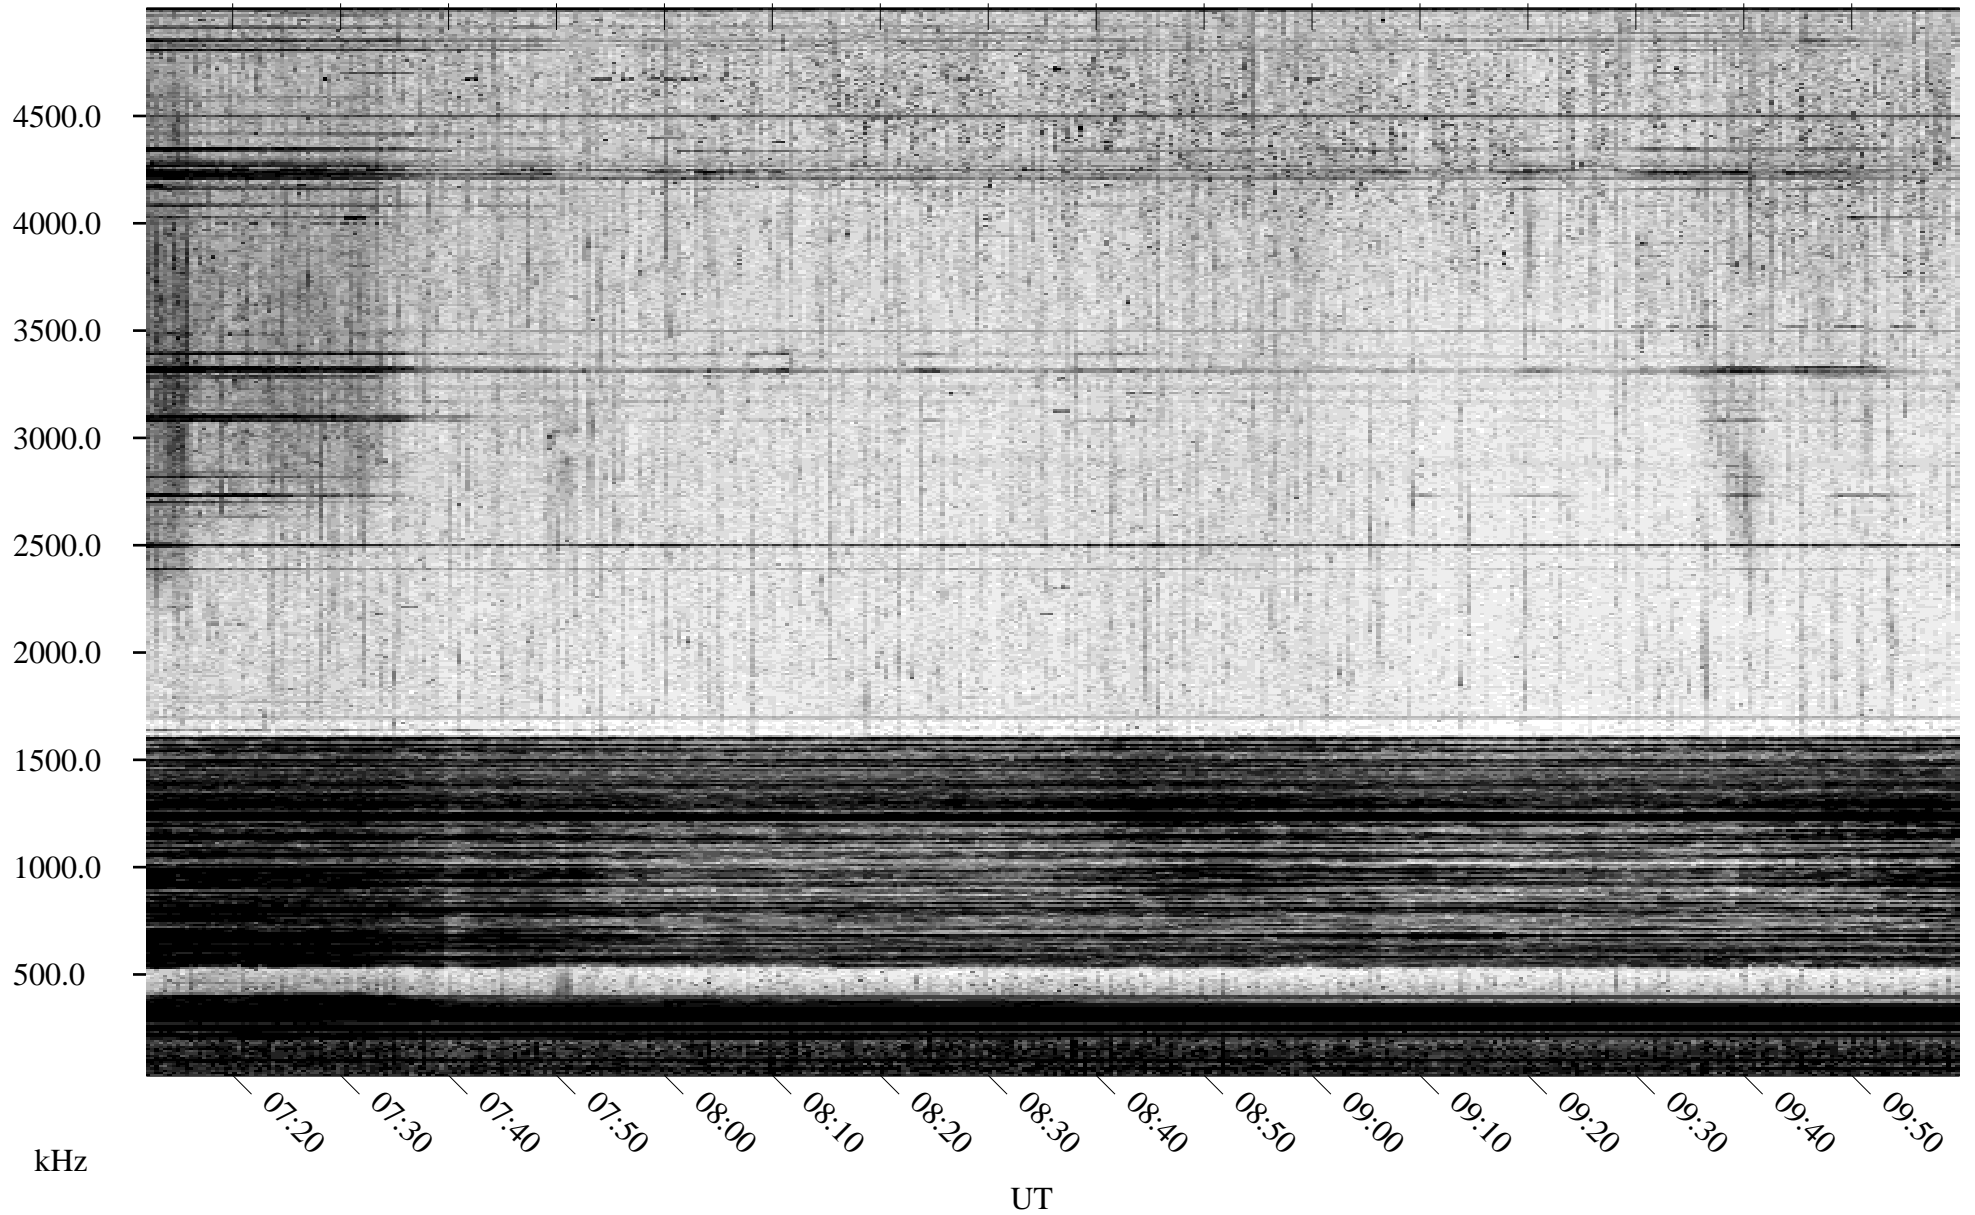

04/21/1996 Churchill, Manitoba

Linear Scale Black = 161 White = 15

ch96112l.r00m max_12

Page 1

04/21/1996 Churchill, Manitoba

Linear Scale Black = 161 White = 15

ch96112l.r00m max_12

Page 2

04/22/1996 Churchill, Manitoba

Linear Scale Black = 161 White = 15

ch96112l.r00m max_12

Page 3

04/22/1996 Churchill, Manitoba

Linear Scale Black = 161 White = 15

ch96112l.r00m max_12

Page 4

04/22/1996 Churchill, Manitoba

Linear Scale Black = 161 White = 15

ch96112l.r00m max_12

04/22/1996 Churchill, Manitoba

Linear Scale Black = 161 White = 15

ch96112l.r00m max_12

Page 6

04/22/1996 Churchill, Manitoba

Linear Scale Black = 161 White = 15

ch96112l.r00m max_12

Page 7

04/22/1996 Churchill, Manitoba

Linear Scale Black = 161 White = 15

ch96112l.r00m max_12

Page 8