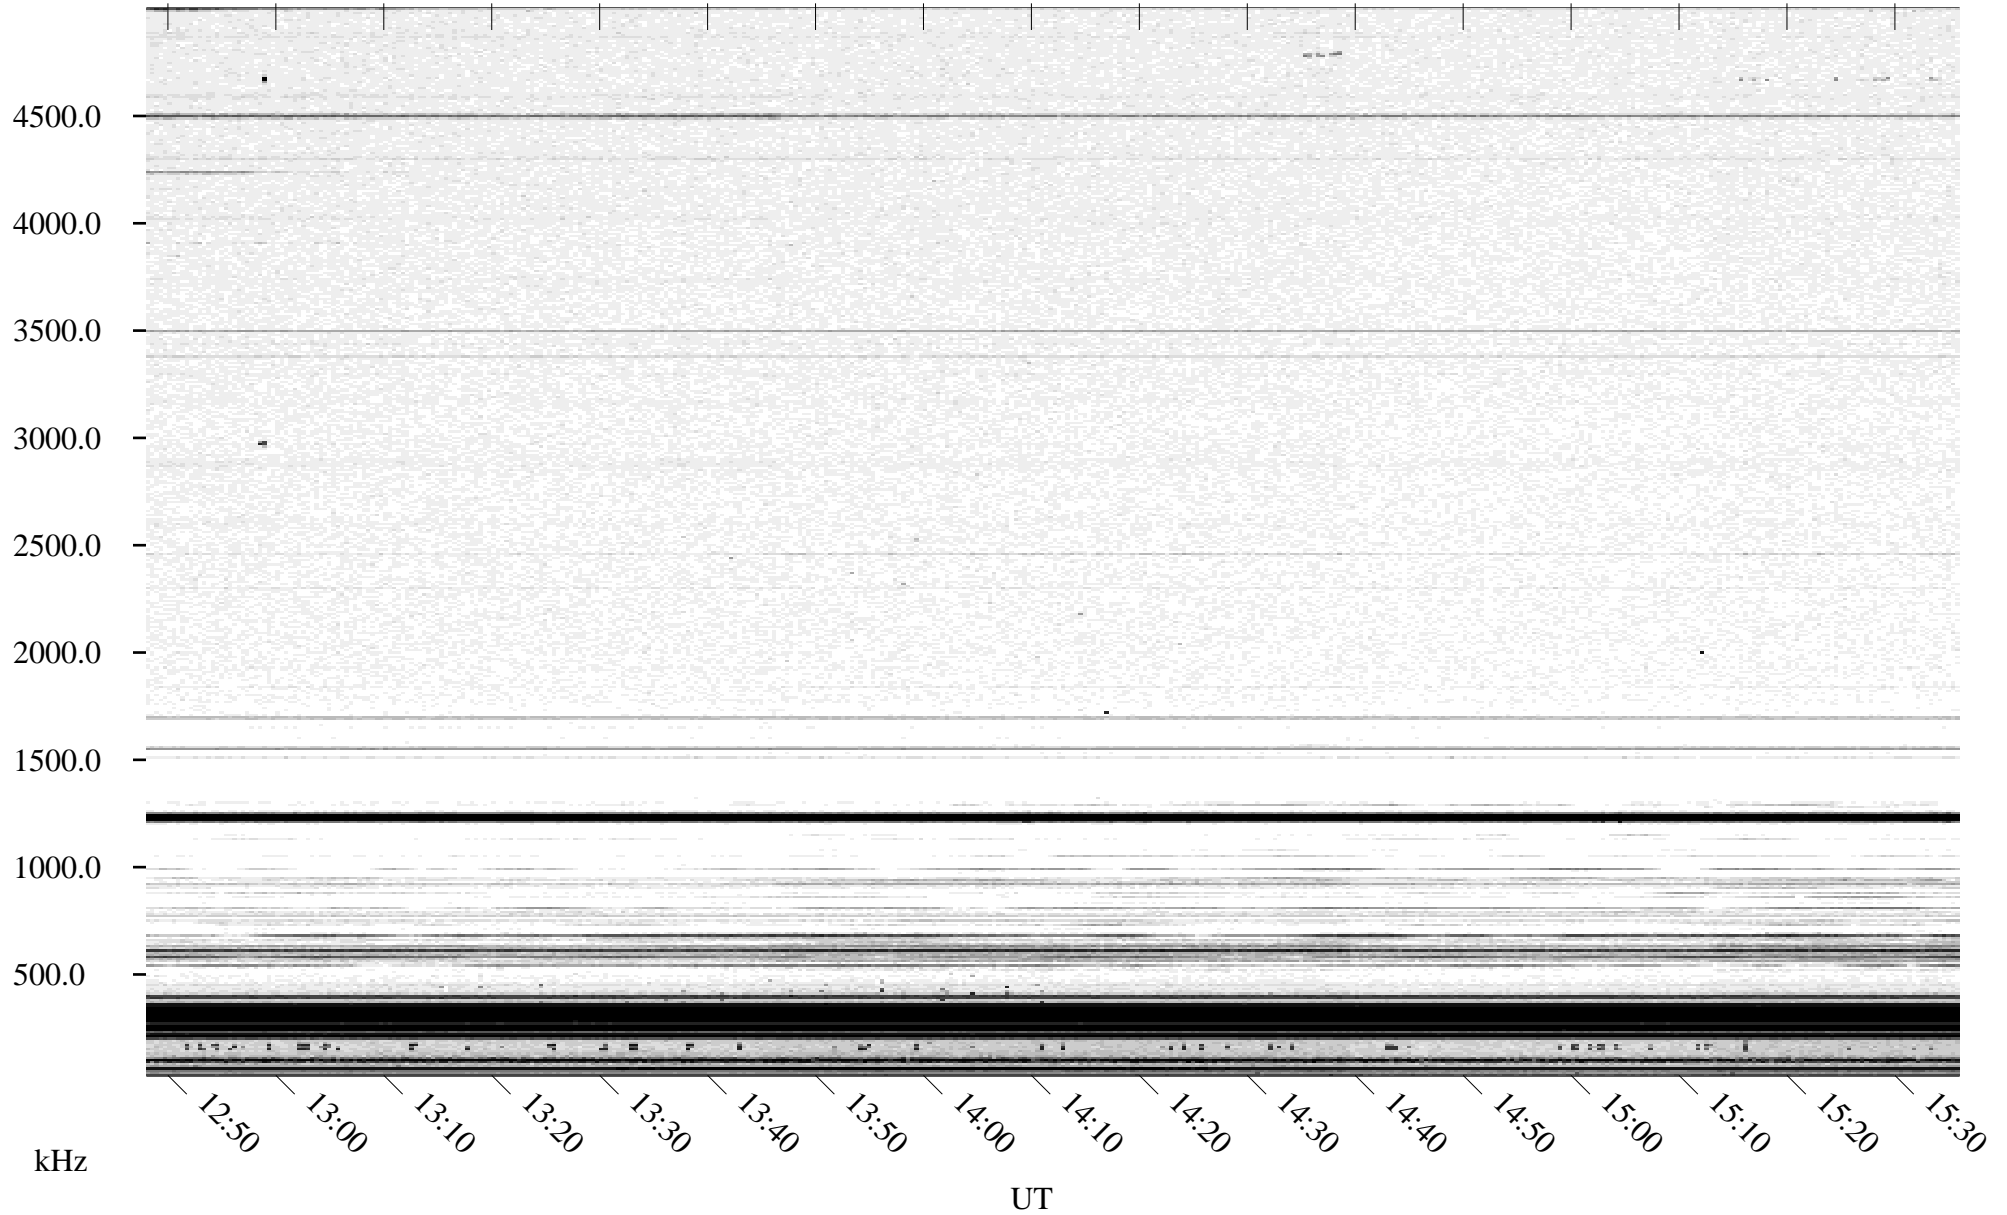

04/23/1996 Churchill, Manitoba

Linear Scale Black = 161 White = 15

ch96114l.r00m max_12

Page 1

04/23/1996 Churchill, Manitoba

Linear Scale Black = 161 White = 15

ch96114l.r00m max_12

Page 2

04/24/1996 Churchill, Manitoba

Linear Scale Black = 161 White = 15

ch96114l.r00m max_12

Page 3

04/24/1996 Churchill, Manitoba

Linear Scale Black = 161 White = 15

ch96114l.r00m max_12

Page 4

04/24/1996 Churchill, Manitoba

Linear Scale Black = 161 White = 15

ch96114l.r00m max_12

Page 5

04/24/1996 Churchill, Manitoba

Linear Scale Black = 161 White = 15

ch96114l.r00m max_12

Page 6

04/24/1996 Churchill, Manitoba

Linear Scale Black = 161 White = 15

ch96114l.r00m max_12

Page 7

04/24/1996 Churchill, Manitoba

Linear Scale Black = 161 White = 15

ch96114l.r00m max_12

Page 8