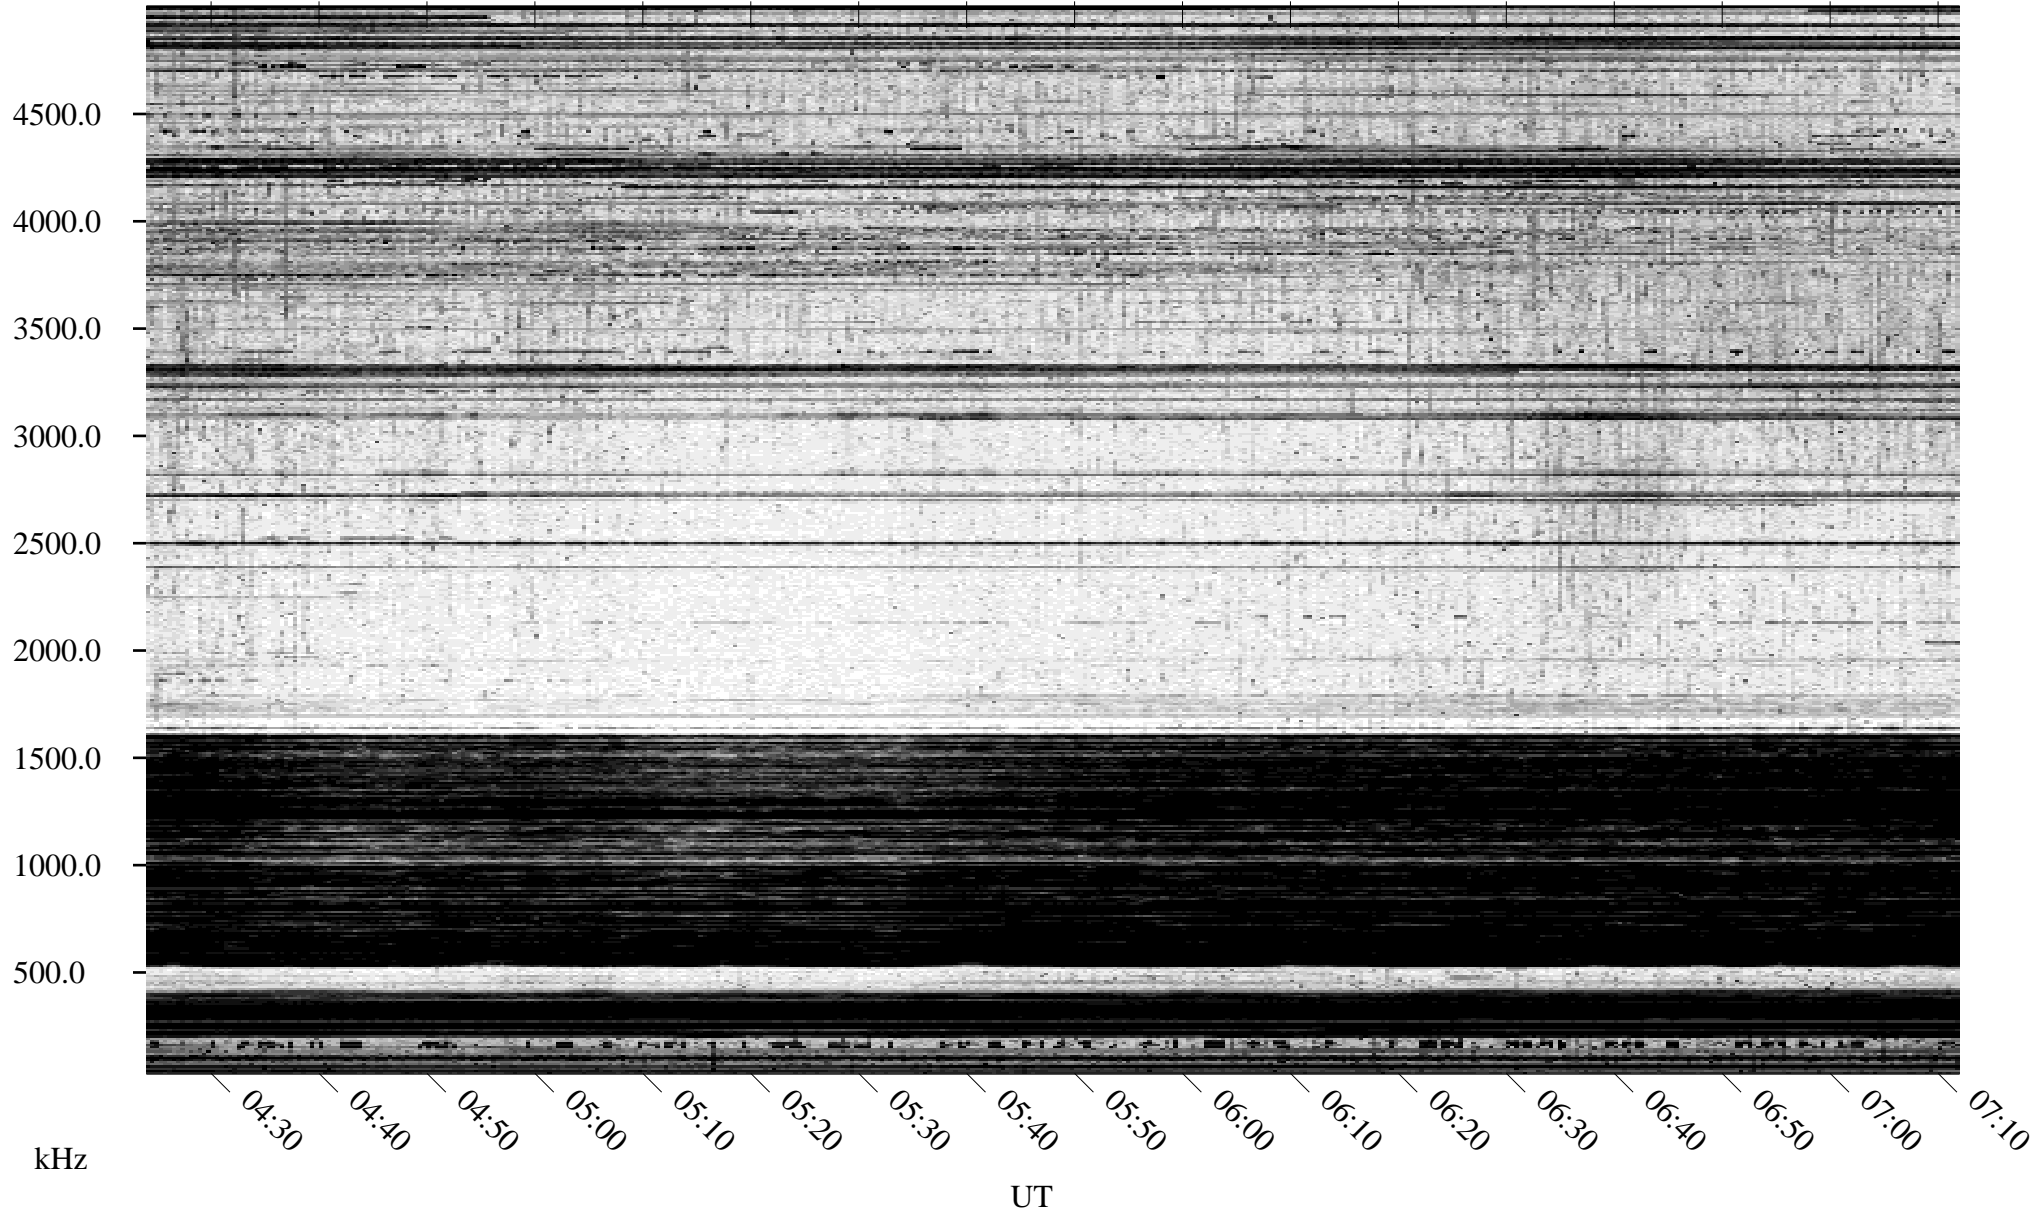

04/23/1996 Churchill, Manitoba

Linear Scale Black = 161 White = 15

ch96114l.r00m max_12

Page 1

04/23/1996 Churchill, Manitoba

Linear Scale Black = 161 White = 15

ch96114l.r00m max_12

Page 2

04/24/1996 Churchill, Manitoba

Linear Scale Black = 161 White = 15

ch96114l.r00m max_12

Page 3

04/24/1996 Churchill, Manitoba

Linear Scale Black = 161 White = 15

ch96114l.r00m max_12

Page 4

04/24/1996 Churchill, Manitoba

Linear Scale Black = 161 White = 15

ch96114l.r00m max_12

Page 5

04/24/1996 Churchill, Manitoba

Linear Scale Black = 161 White = 15

ch96114l.r00m max_12

Page 6

04/24/1996 Churchill, Manitoba

Linear Scale Black = 161 White = 15

ch96114l.r00m max_12

Page 7

04/24/1996 Churchill, Manitoba

Linear Scale Black = 161 White = 15

ch96114l.r00m max_12

Page 8