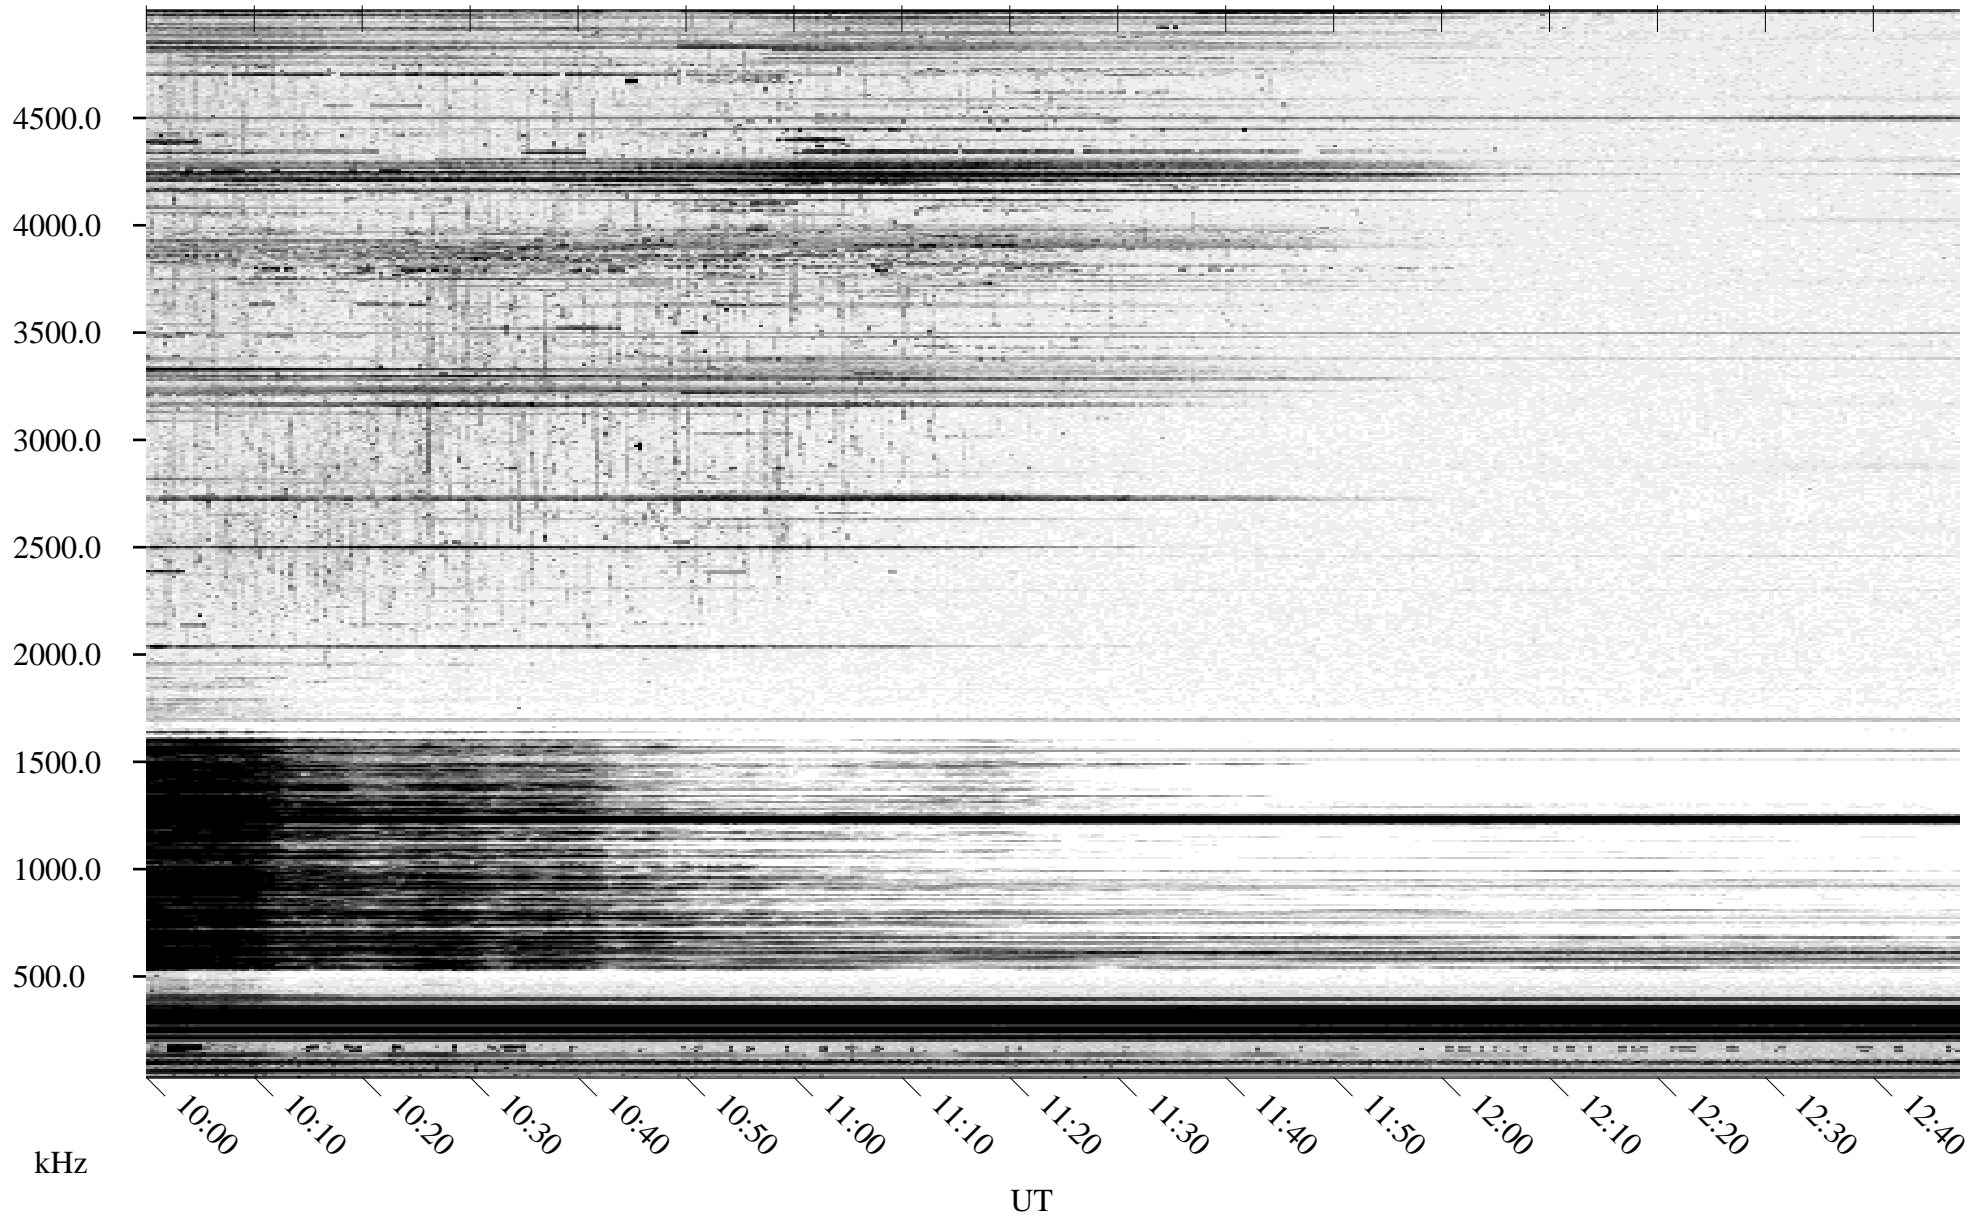

04/23/1996 Churchill, Manitoba

Linear Scale Black = 161 White = 15

ch96114l.r00m max_12

Page 1

04/23/1996 Churchill, Manitoba

Linear Scale Black = 161 White = 15

ch96114l.r00m max_12

Page 2

04/24/1996 Churchill, Manitoba

Linear Scale Black = 161 White = 15

ch96114l.r00m max_12

Page 3

04/24/1996 Churchill, Manitoba

Linear Scale Black = 161 White = 15

ch96114l.r00m max_12

Page 4

04/24/1996 Churchill, Manitoba

Linear Scale Black = 161 White = 15

ch96114l.r00m max_12

Page 5

04/24/1996 Churchill, Manitoba

Linear Scale Black = 161 White = 15

ch96114l.r00m max_12

Page 6

04/24/1996 Churchill, Manitoba

Linear Scale Black = 161 White = 15

ch96114l.r00m max_12

Page 7

04/24/1996 Churchill, Manitoba

Linear Scale Black = 161 White = 15

ch96114l.r00m max_12

Page 8