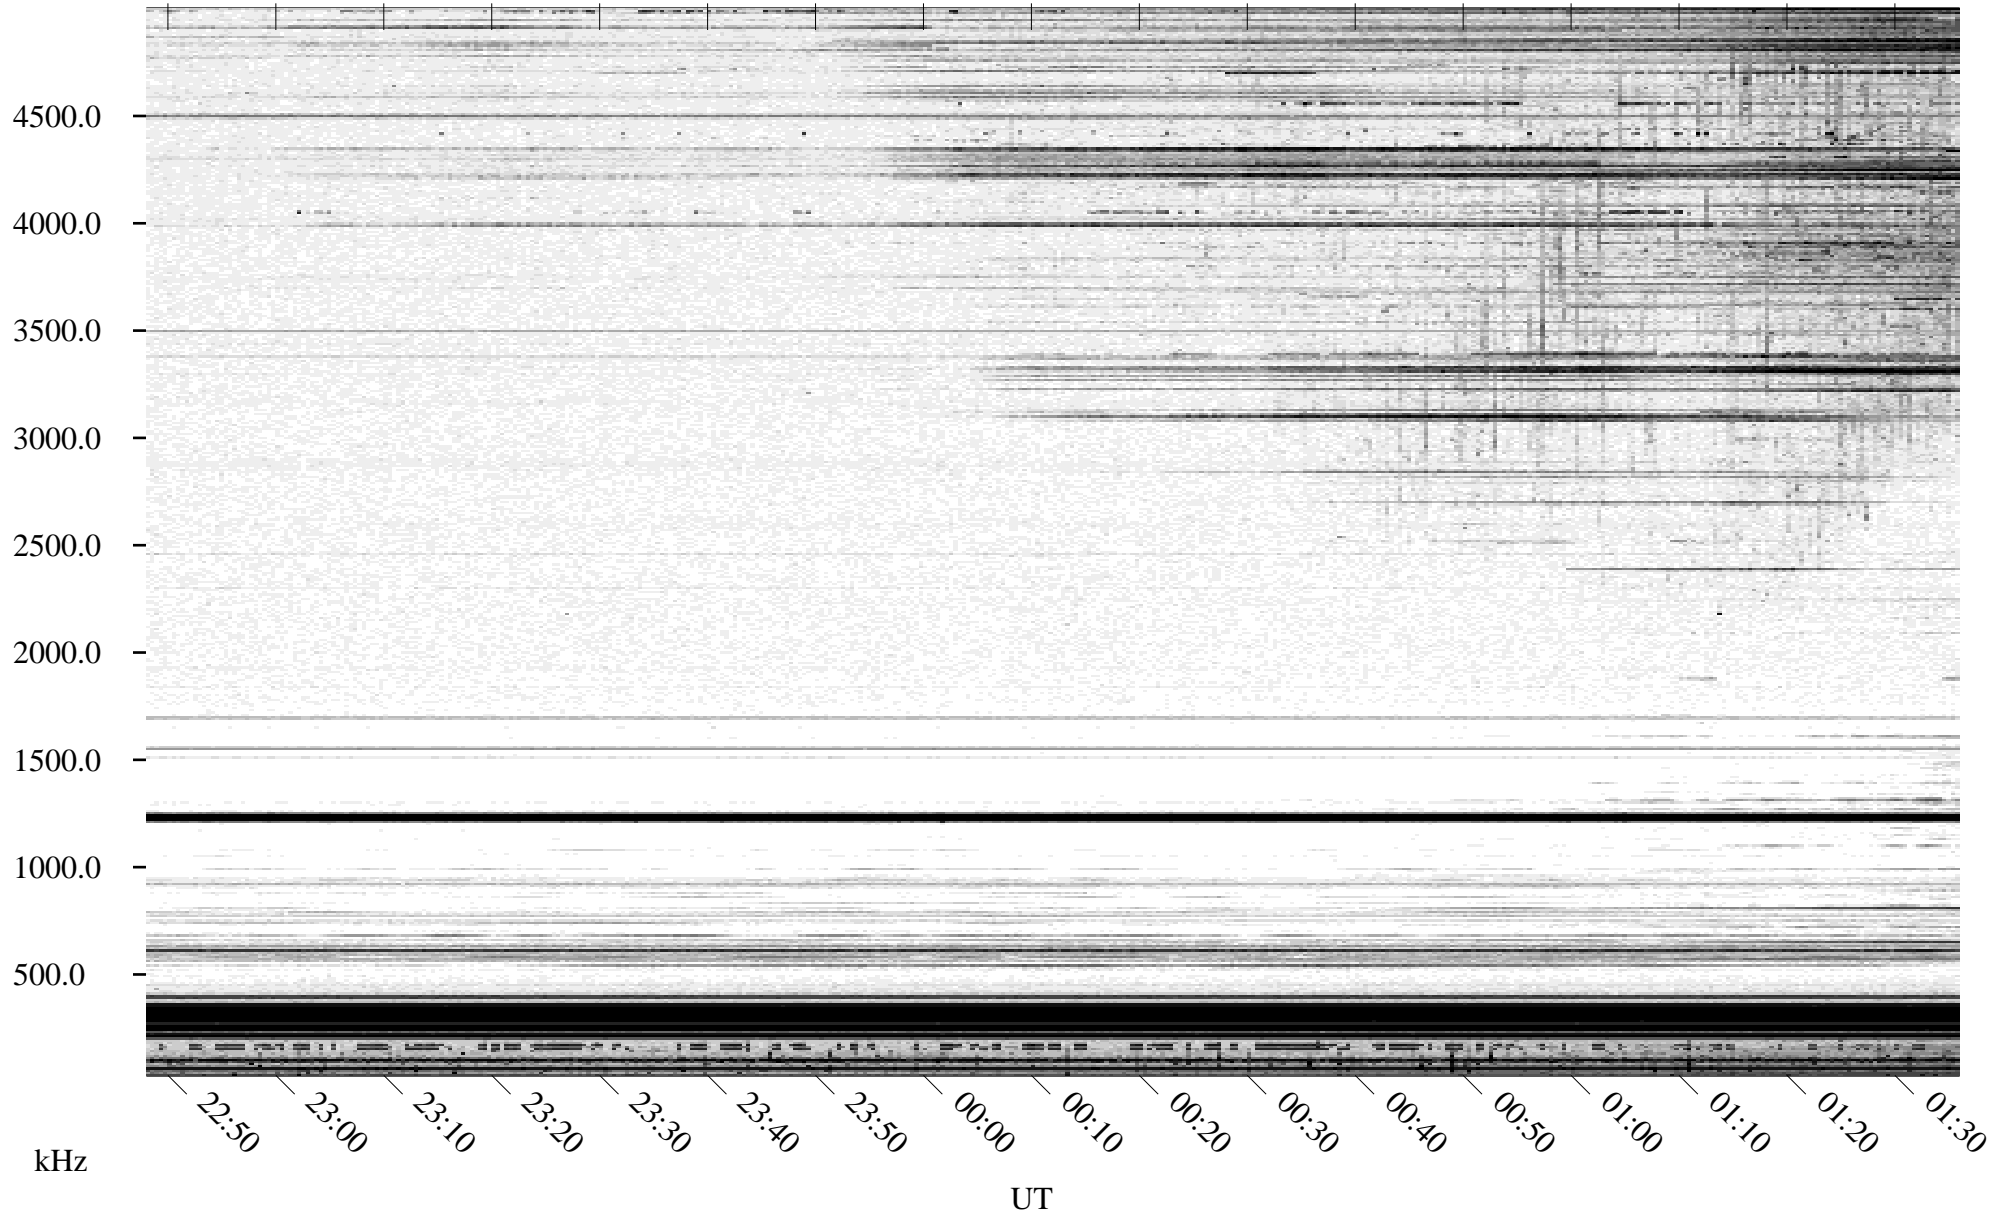

04/23/1996 Churchill, Manitoba

Linear Scale Black = 161 White = 15

ch96114l.r00m max_12

Page 1

04/23/1996 Churchill, Manitoba

Linear Scale Black = 161 White = 15

ch96114l.r00m max_12

Page 2

04/24/1996 Churchill, Manitoba

Linear Scale Black = 161 White = 15

ch96114l.r00m max_12

Page 3

04/24/1996 Churchill, Manitoba

Linear Scale Black = 161 White = 15

ch96114l.r00m max_12

Page 4

04/24/1996 Churchill, Manitoba

Linear Scale Black = 161 White = 15

ch96114l.r00m max_12

Page 5

04/24/1996 Churchill, Manitoba

Linear Scale Black = 161 White = 15

ch96114l.r00m max_12

Page 6

04/24/1996 Churchill, Manitoba

Linear Scale Black = 161 White = 15

ch96114l.r00m max_12

Page 7

04/24/1996 Churchill, Manitoba

Linear Scale Black = 161 White = 15

ch96114l.r00m max_12

Page 8