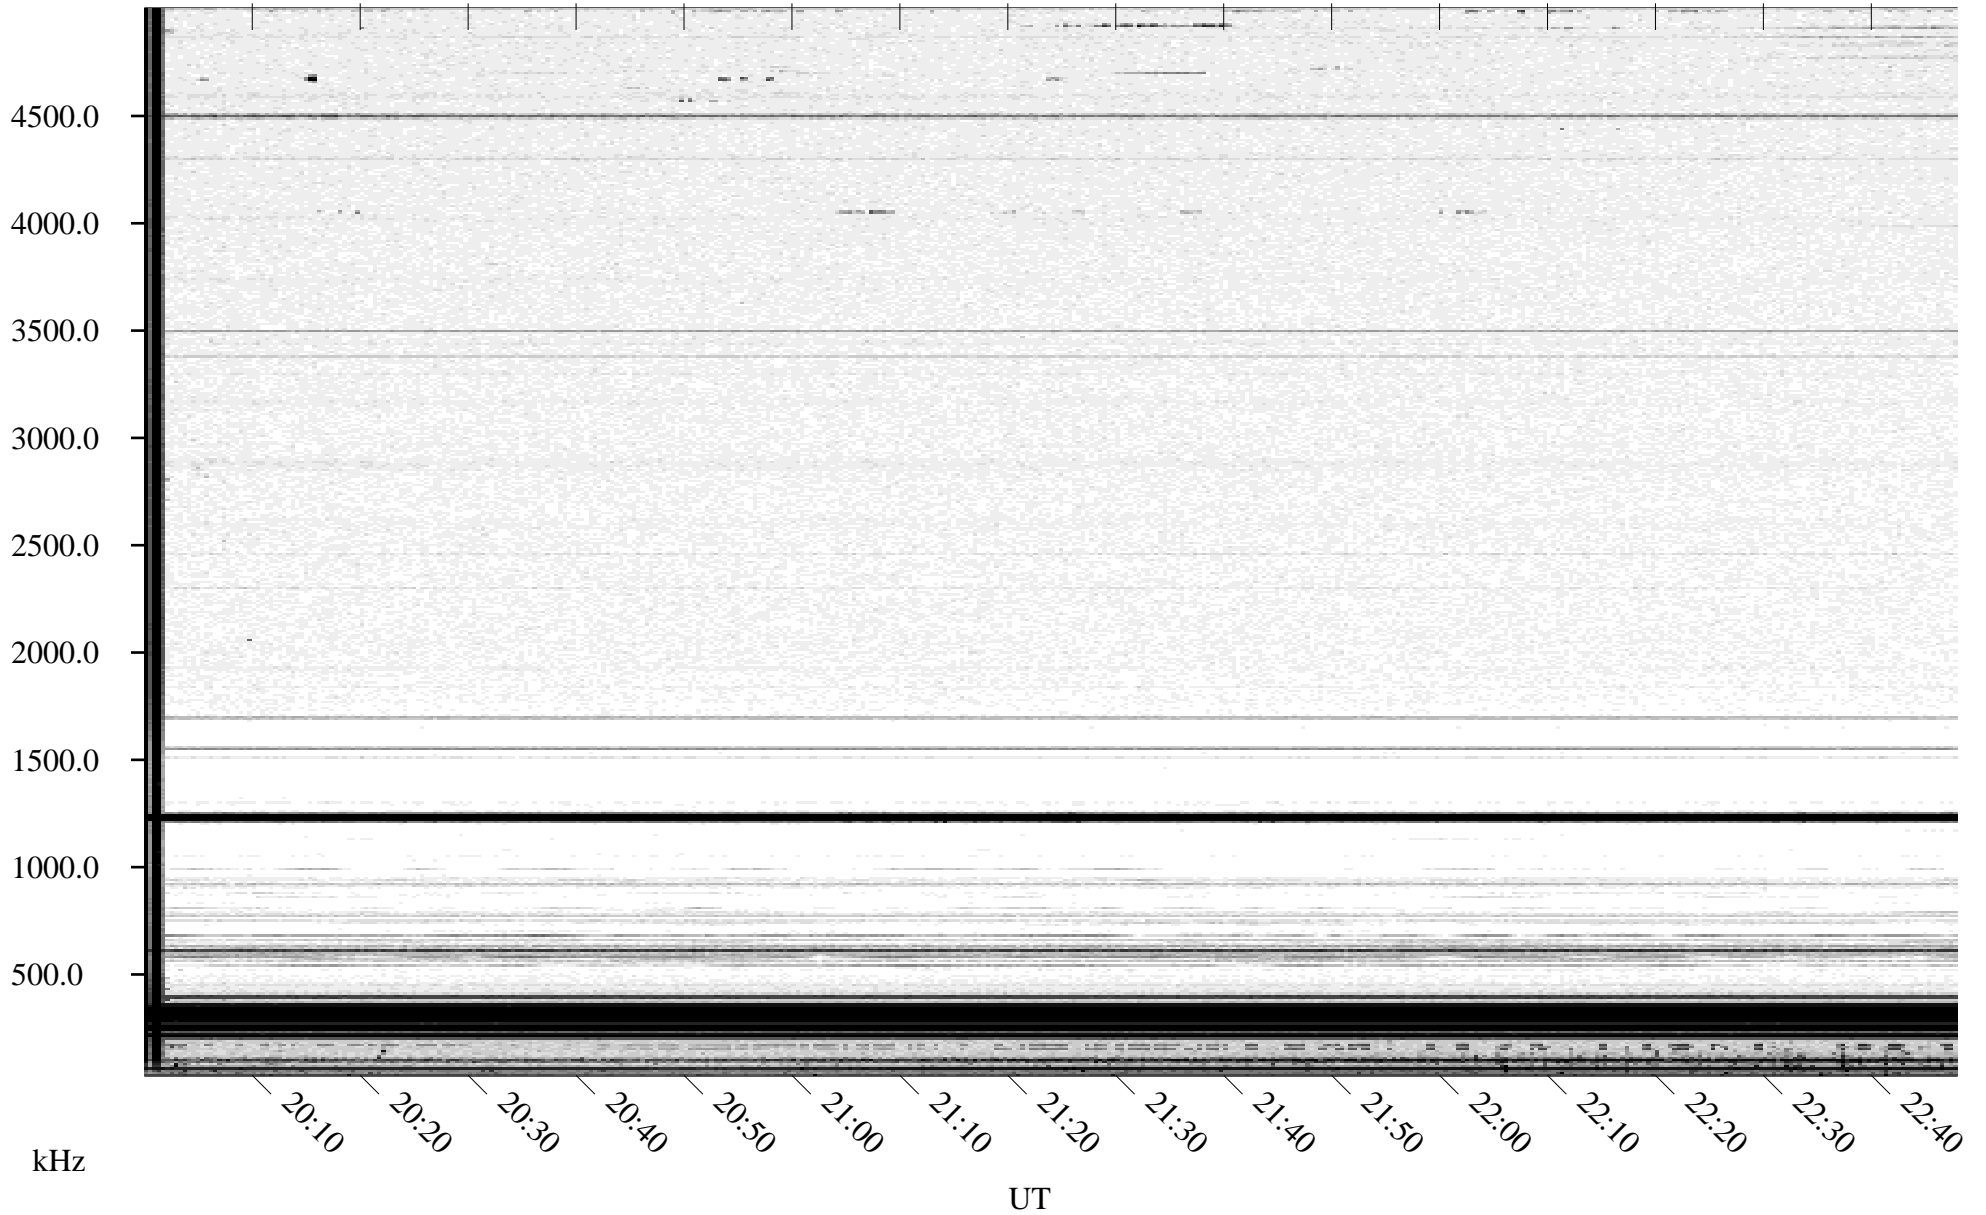

04/23/1996 Churchill, Manitoba

Linear Scale Black = 161 White = 15

ch96114l.r00m max_12

Page 1

04/23/1996 Churchill, Manitoba

Linear Scale Black = 161 White = 15

ch96114l.r00m max_12

Page 2

04/24/1996 Churchill, Manitoba

Linear Scale Black = 161 White = 15

ch96114l.r00m max_12

Page 3

04/24/1996 Churchill, Manitoba

Linear Scale Black = 161 White = 15

ch96114l.r00m max_12

Page 4

04/24/1996 Churchill, Manitoba

Linear Scale Black = 161 White = 15

ch96114l.r00m max_12

Page 5

04/24/1996 Churchill, Manitoba

Linear Scale Black = 161 White = 15

ch96114l.r00m max_12

Page 6

04/24/1996 Churchill, Manitoba

Linear Scale Black = 161 White = 15

ch96114l.r00m max_12

Page 7

04/24/1996 Churchill, Manitoba

Linear Scale Black = 161 White = 15

ch96114l.r00m max_12

Page 8