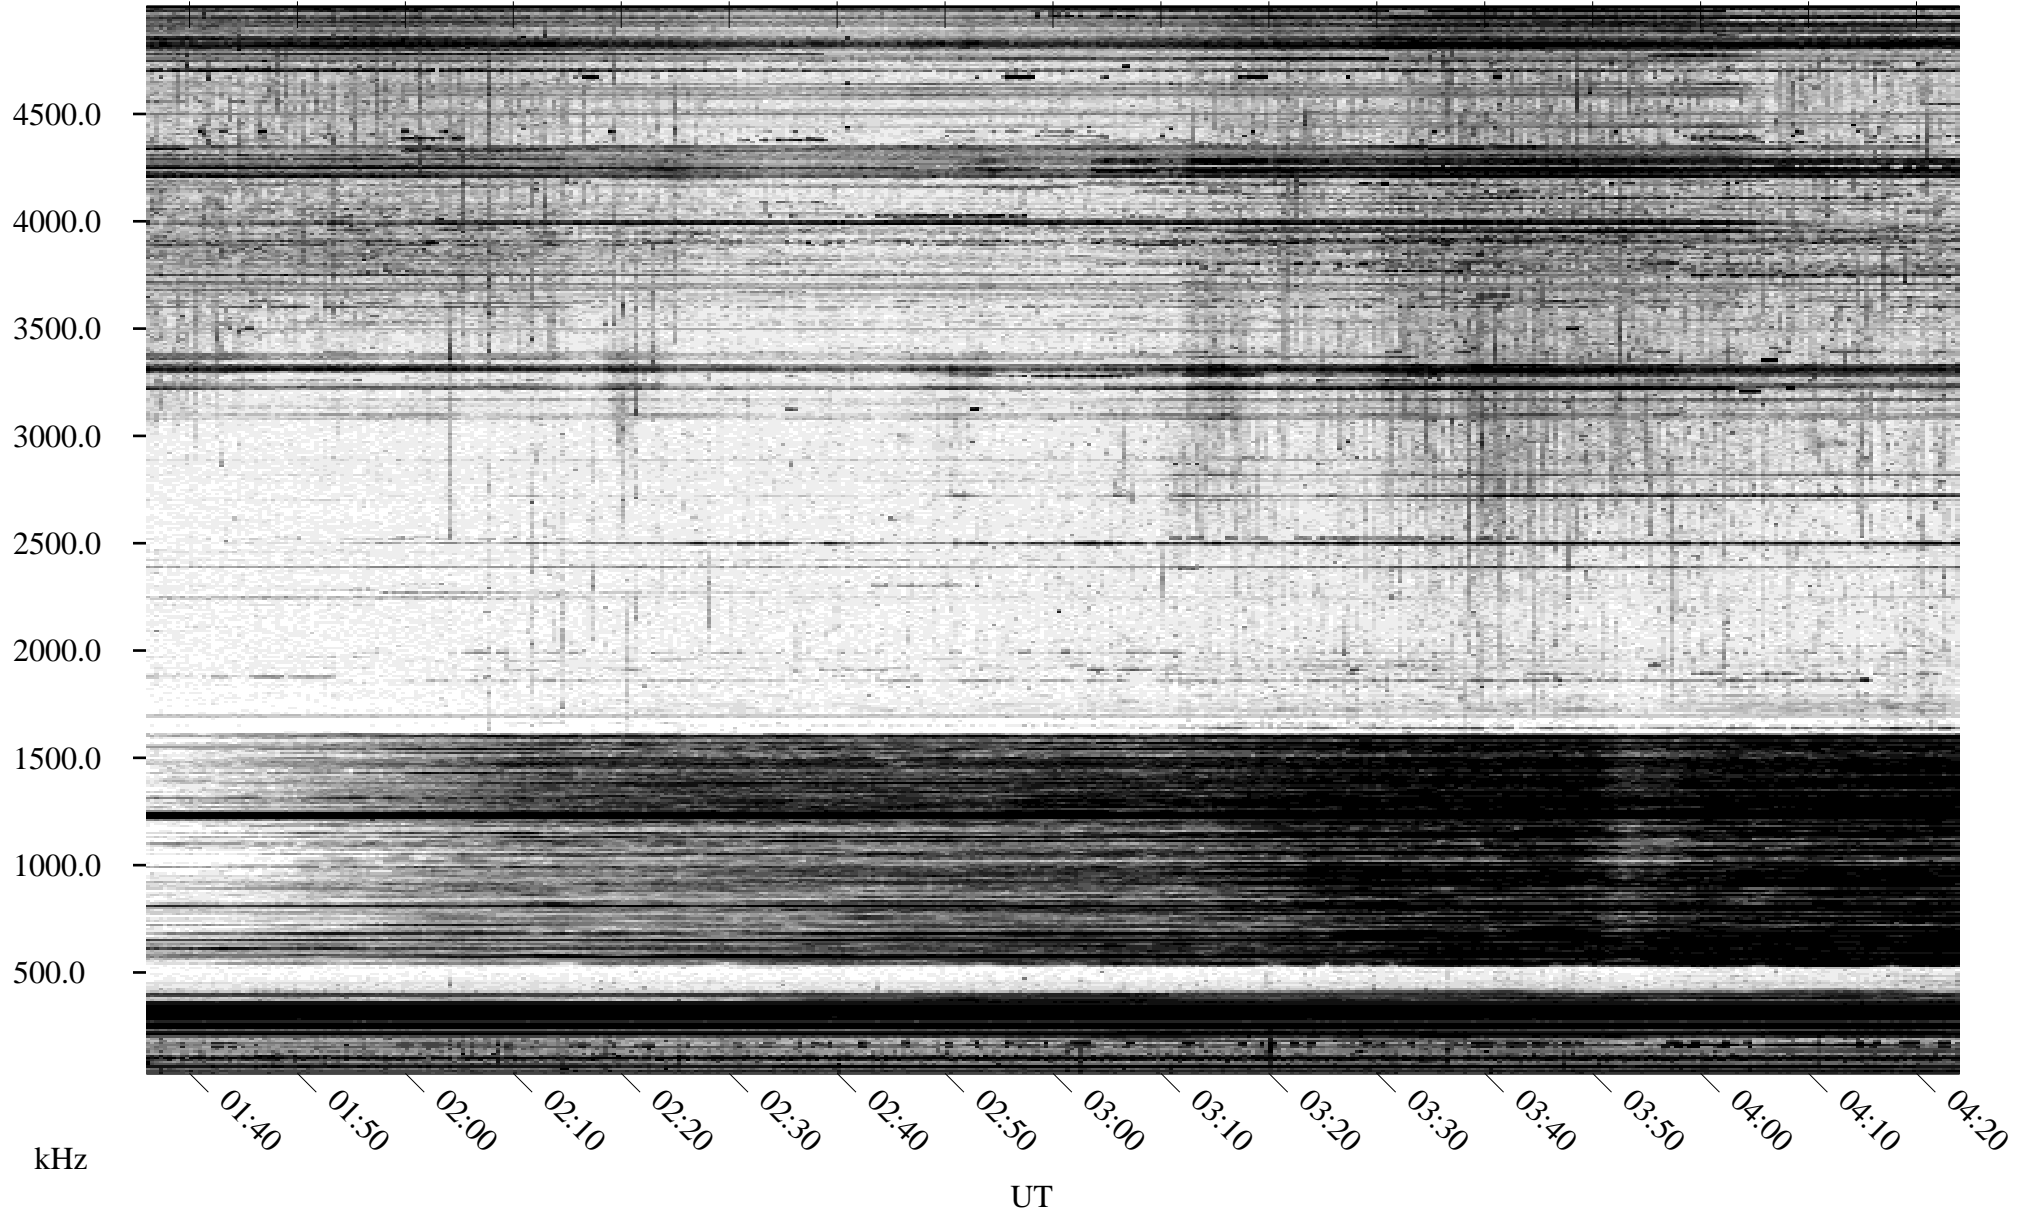

04/23/1996 Churchill, Manitoba

Linear Scale Black = 161 White = 15

ch96114l.r00m max_12

Page 1

04/23/1996 Churchill, Manitoba

Linear Scale Black = 161 White = 15

ch96114l.r00m max_12

Page 2

04/24/1996 Churchill, Manitoba

Linear Scale Black = 161 White = 15

ch96114l.r00m max_12

Page 3

04/24/1996 Churchill, Manitoba

Linear Scale Black = 161 White = 15

ch96114l.r00m max_12

Page 4

04/24/1996 Churchill, Manitoba

Linear Scale Black = 161 White = 15

ch96114l.r00m max_12

Page 5

04/24/1996 Churchill, Manitoba

Linear Scale Black = 161 White = 15

ch96114l.r00m max_12

Page 6

04/24/1996 Churchill, Manitoba

Linear Scale Black = 161 White = 15

ch96114l.r00m max_12

Page 7

04/24/1996 Churchill, Manitoba

Linear Scale Black = 161 White = 15

ch96114l.r00m max_12

Page 8