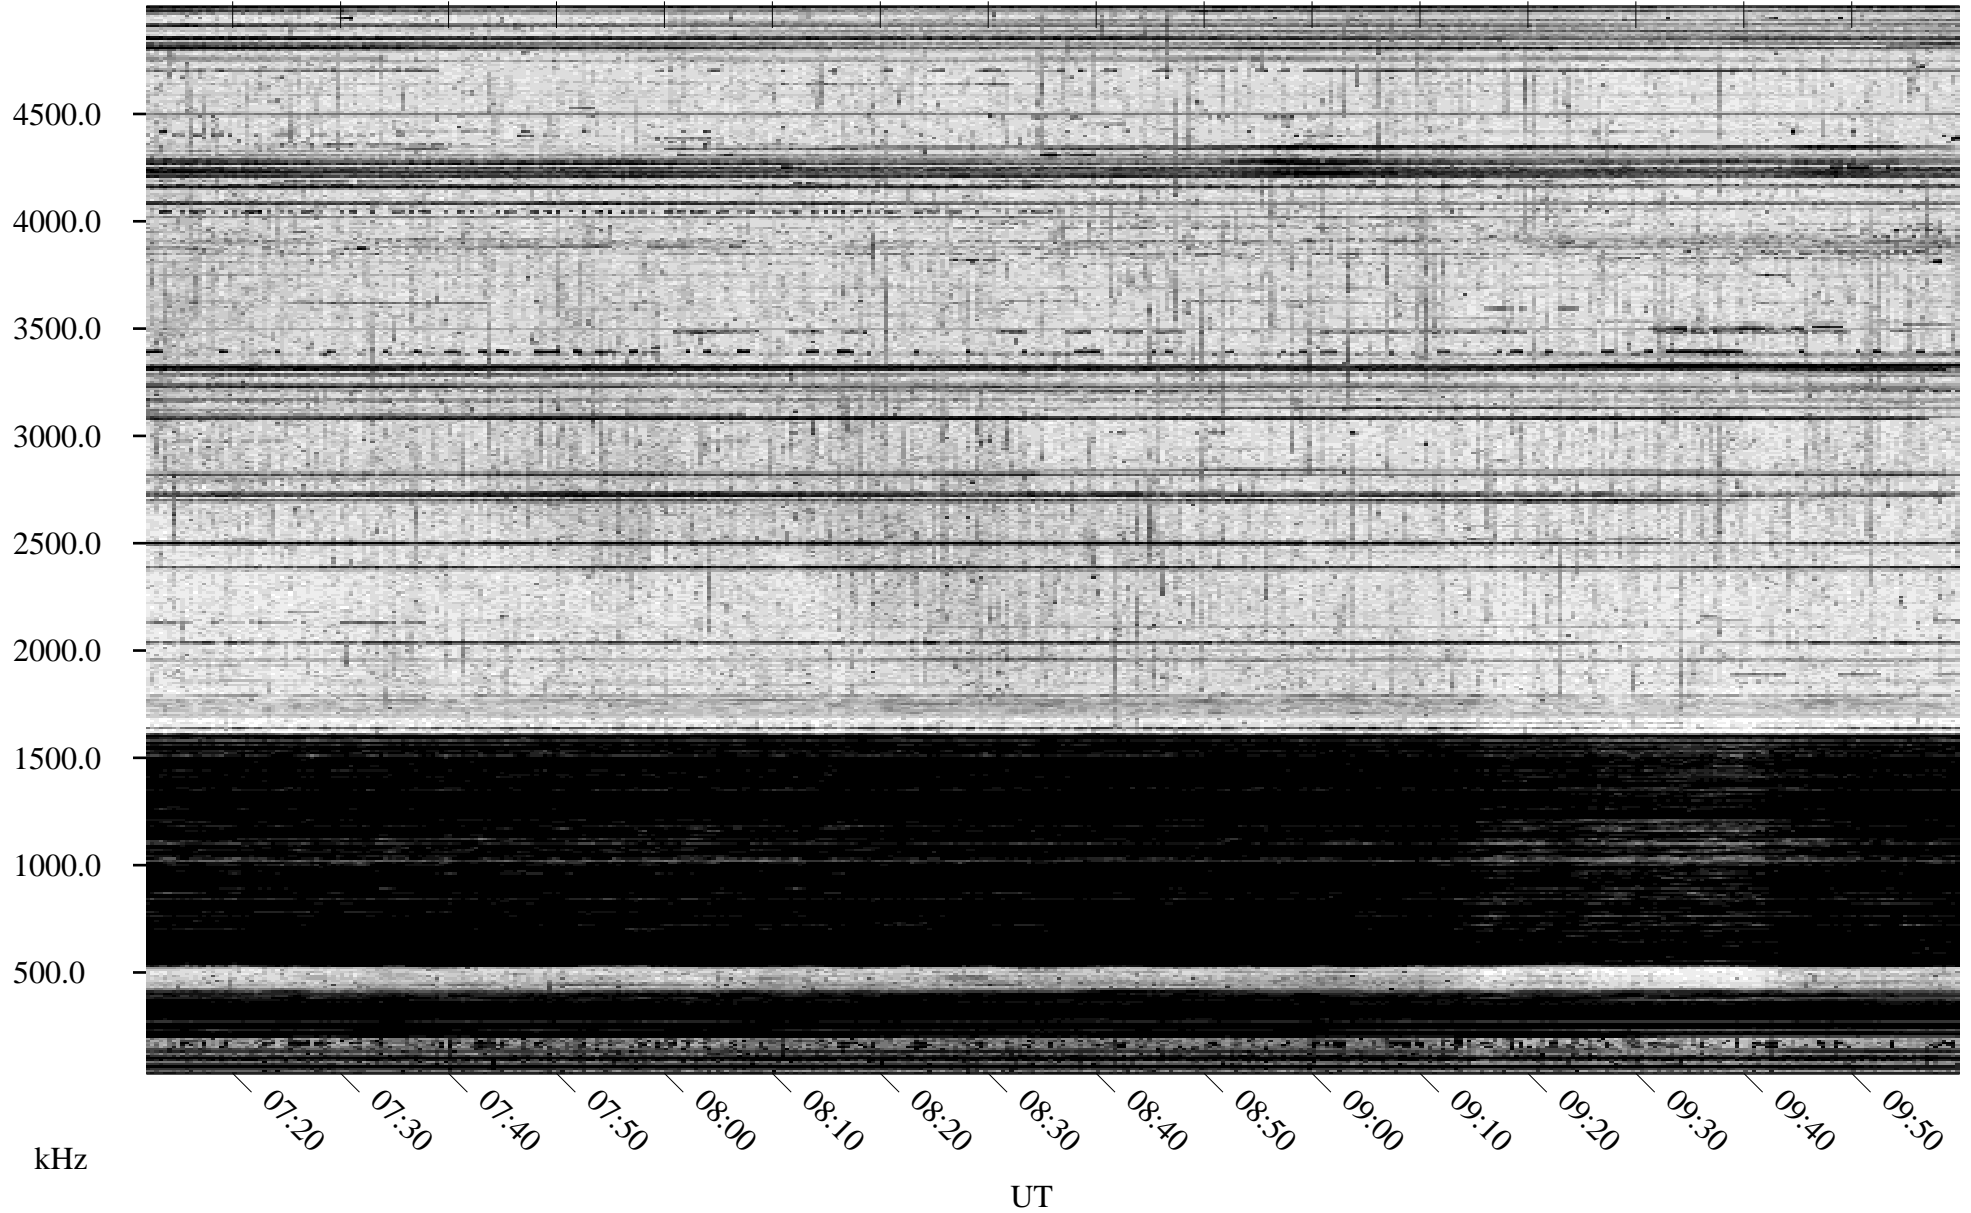

04/23/1996 Churchill, Manitoba

Linear Scale Black = 161 White = 15

ch96114l.r00m max_12

Page 1

04/23/1996 Churchill, Manitoba

Linear Scale Black = 161 White = 15

ch96114l.r00m max_12

Page 2

04/24/1996 Churchill, Manitoba

Linear Scale Black = 161 White = 15

ch96114l.r00m max_12

Page 3

04/24/1996 Churchill, Manitoba

Linear Scale Black = 161 White = 15

ch96114l.r00m max_12

Page 4

04/24/1996 Churchill, Manitoba

Linear Scale Black = 161 White = 15

ch96114l.r00m max_12

Page 5

04/24/1996 Churchill, Manitoba

Linear Scale Black = 161 White = 15

ch96114l.r00m max_12

Page 6

04/24/1996 Churchill, Manitoba

Linear Scale Black = 161 White = 15

ch96114l.r00m max_12

Page 7

04/24/1996 Churchill, Manitoba

Linear Scale Black = 161 White = 15

ch96114l.r00m max_12

Page 8