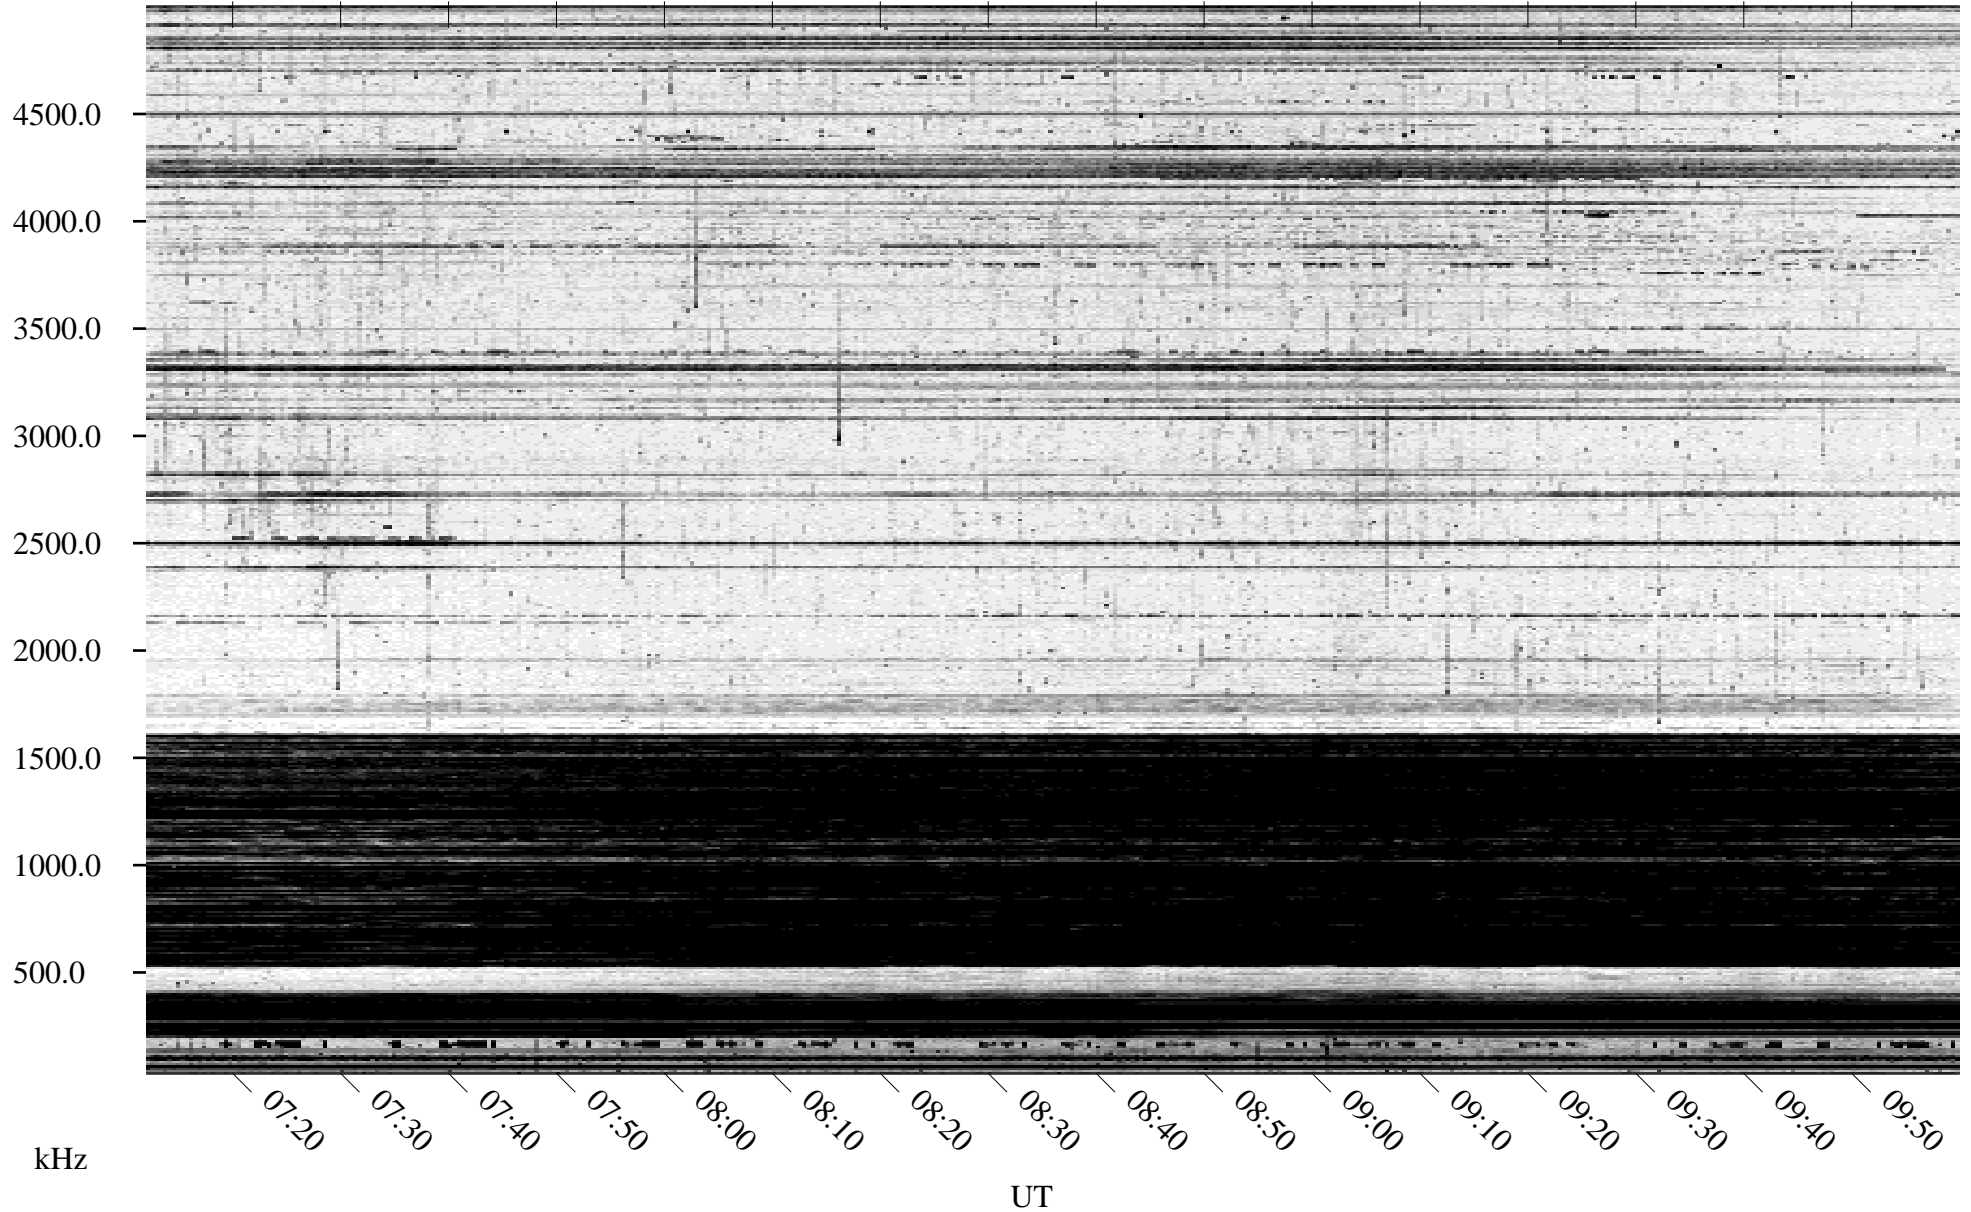

# 04/25/1996 Churchill, Manitoba

Linear Scale    Black = 161    White = 15

ch961151.r00m max\_12

Page 4

# 04/25/1996 Churchill, Manitoba

Linear Scale    Black = 161    White = 15

ch96115l.r00m max\_12

Page 5