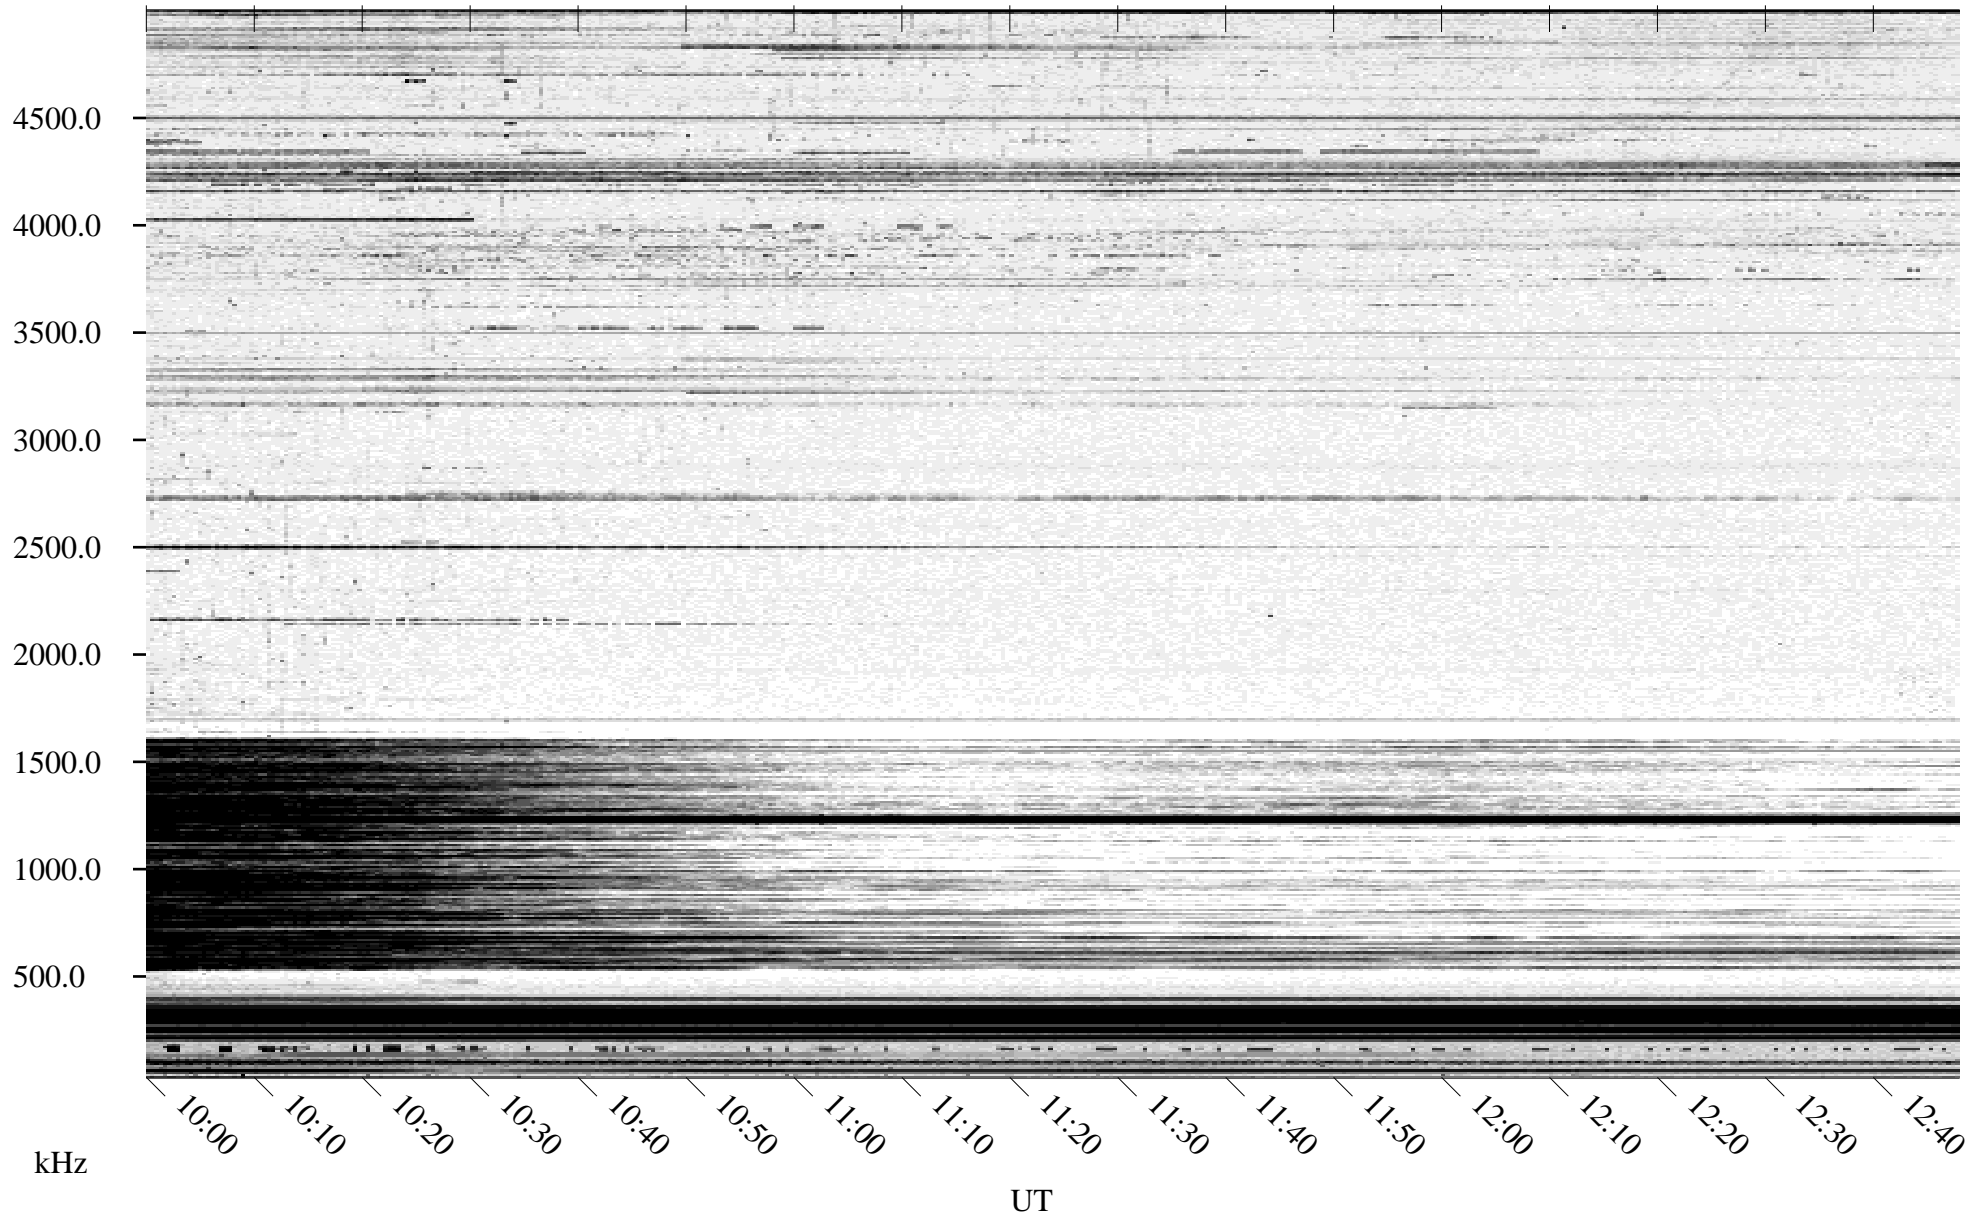

# 04/25/1996 Churchill, Manitoba

Linear Scale    Black = 161    White = 15

ch961151.r00m max\_12

Page 4

# 04/25/1996 Churchill, Manitoba

Linear Scale    Black = 161    White = 15

ch96115l.r00m max\_12

Page 5

# 04/25/1996 Churchill, Manitoba

Linear Scale    Black = 161    White = 15

ch961151.r00m max\_12

Page 6

# 04/25/1996 Churchill, Manitoba

Linear Scale    Black = 161    White = 15

ch961151.r00m max\_12

Page 7