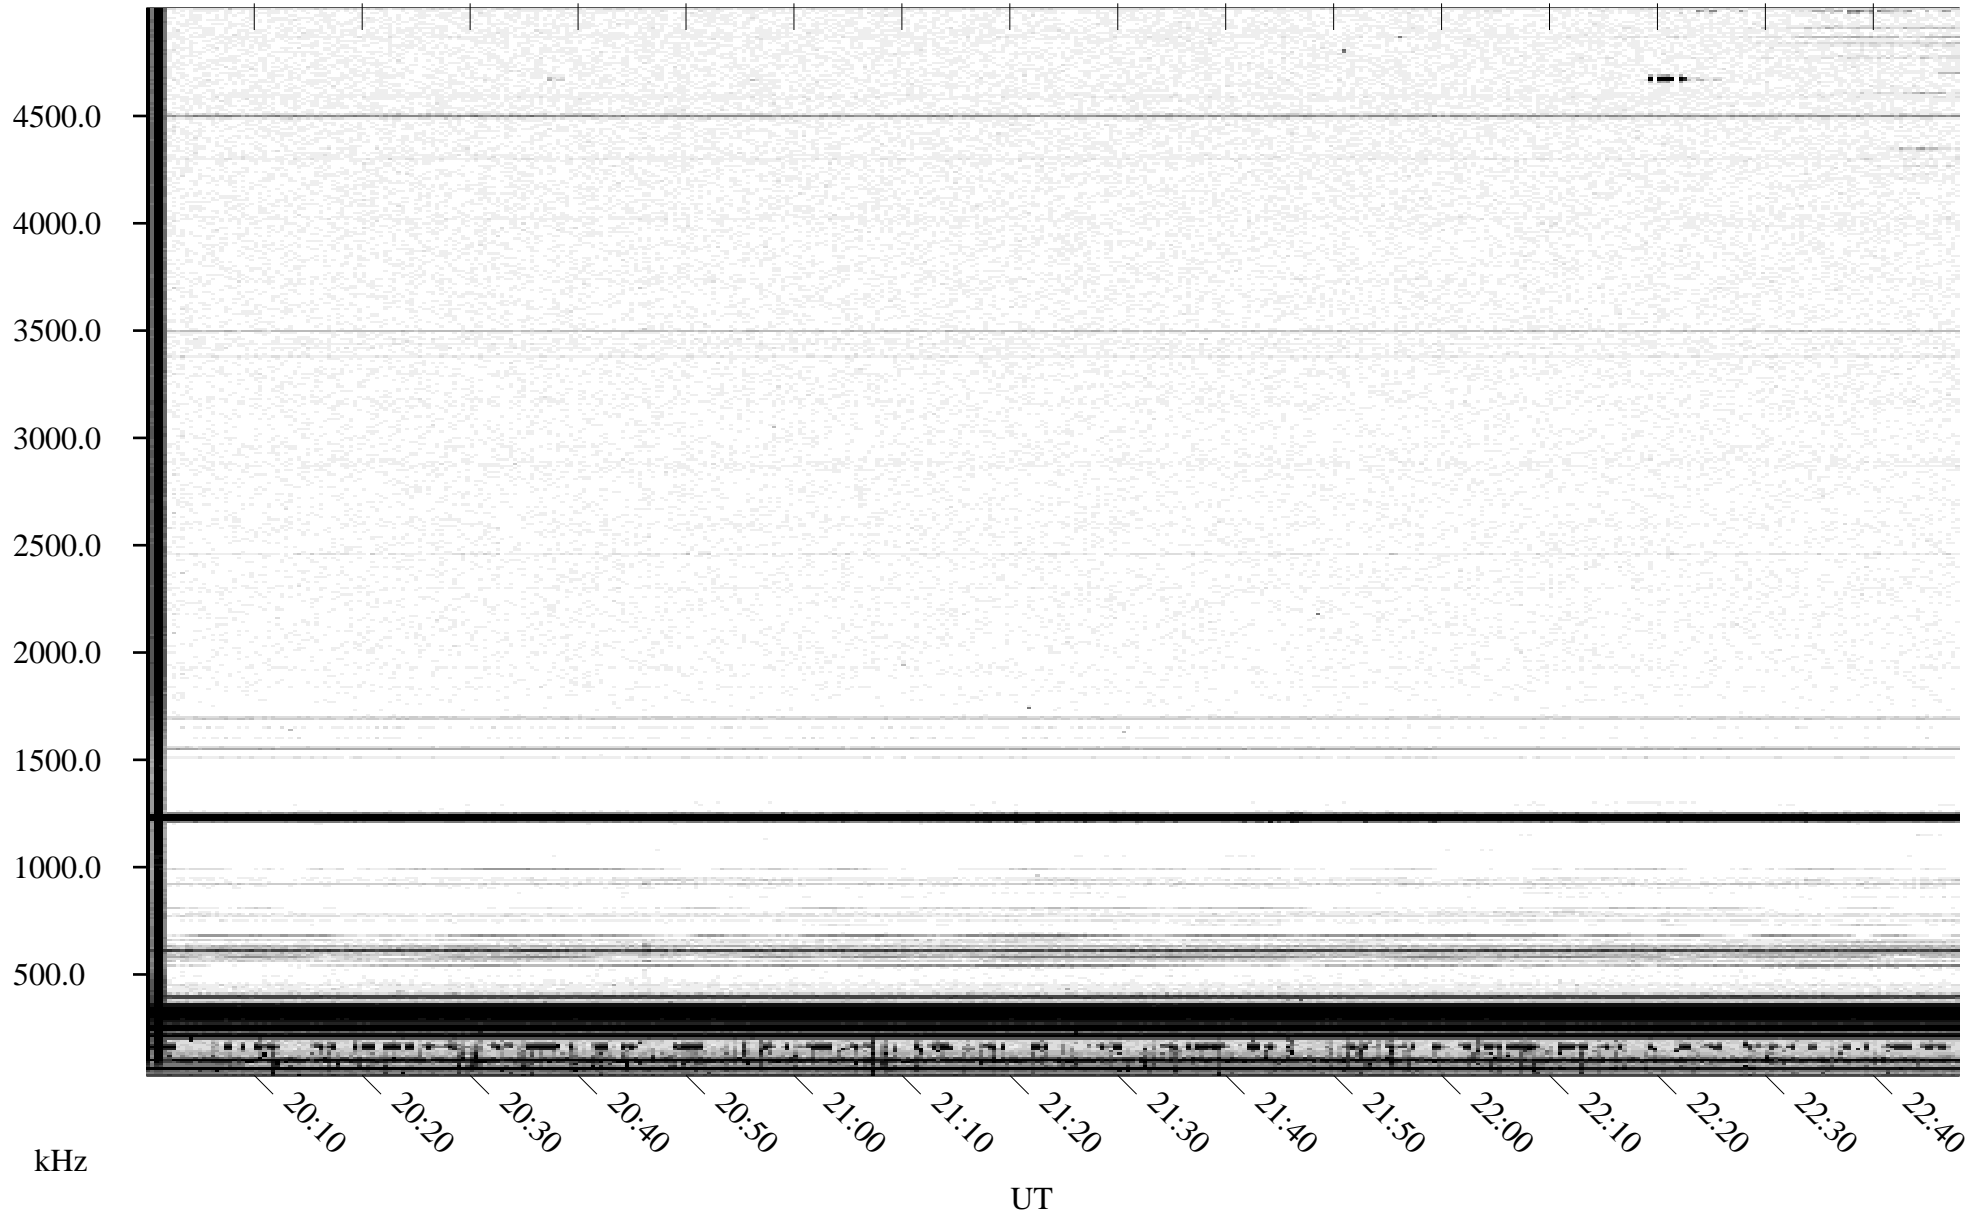

# 04/24/1996 Churchill, Manitoba

Linear Scale    Black = 161    White = 15

ch96115l.r00m max\_12

Page 1

# 04/24/1996 Churchill, Manitoba

Linear Scale    Black = 161    White = 15

ch961151.r00m max\_12

Page 2

# 04/25/1996 Churchill, Manitoba

Linear Scale    Black = 161    White = 15

ch96115l.r00m max\_12

Page 3

# 04/25/1996 Churchill, Manitoba

Linear Scale    Black = 161    White = 15

ch961151.r00m max\_12

Page 4