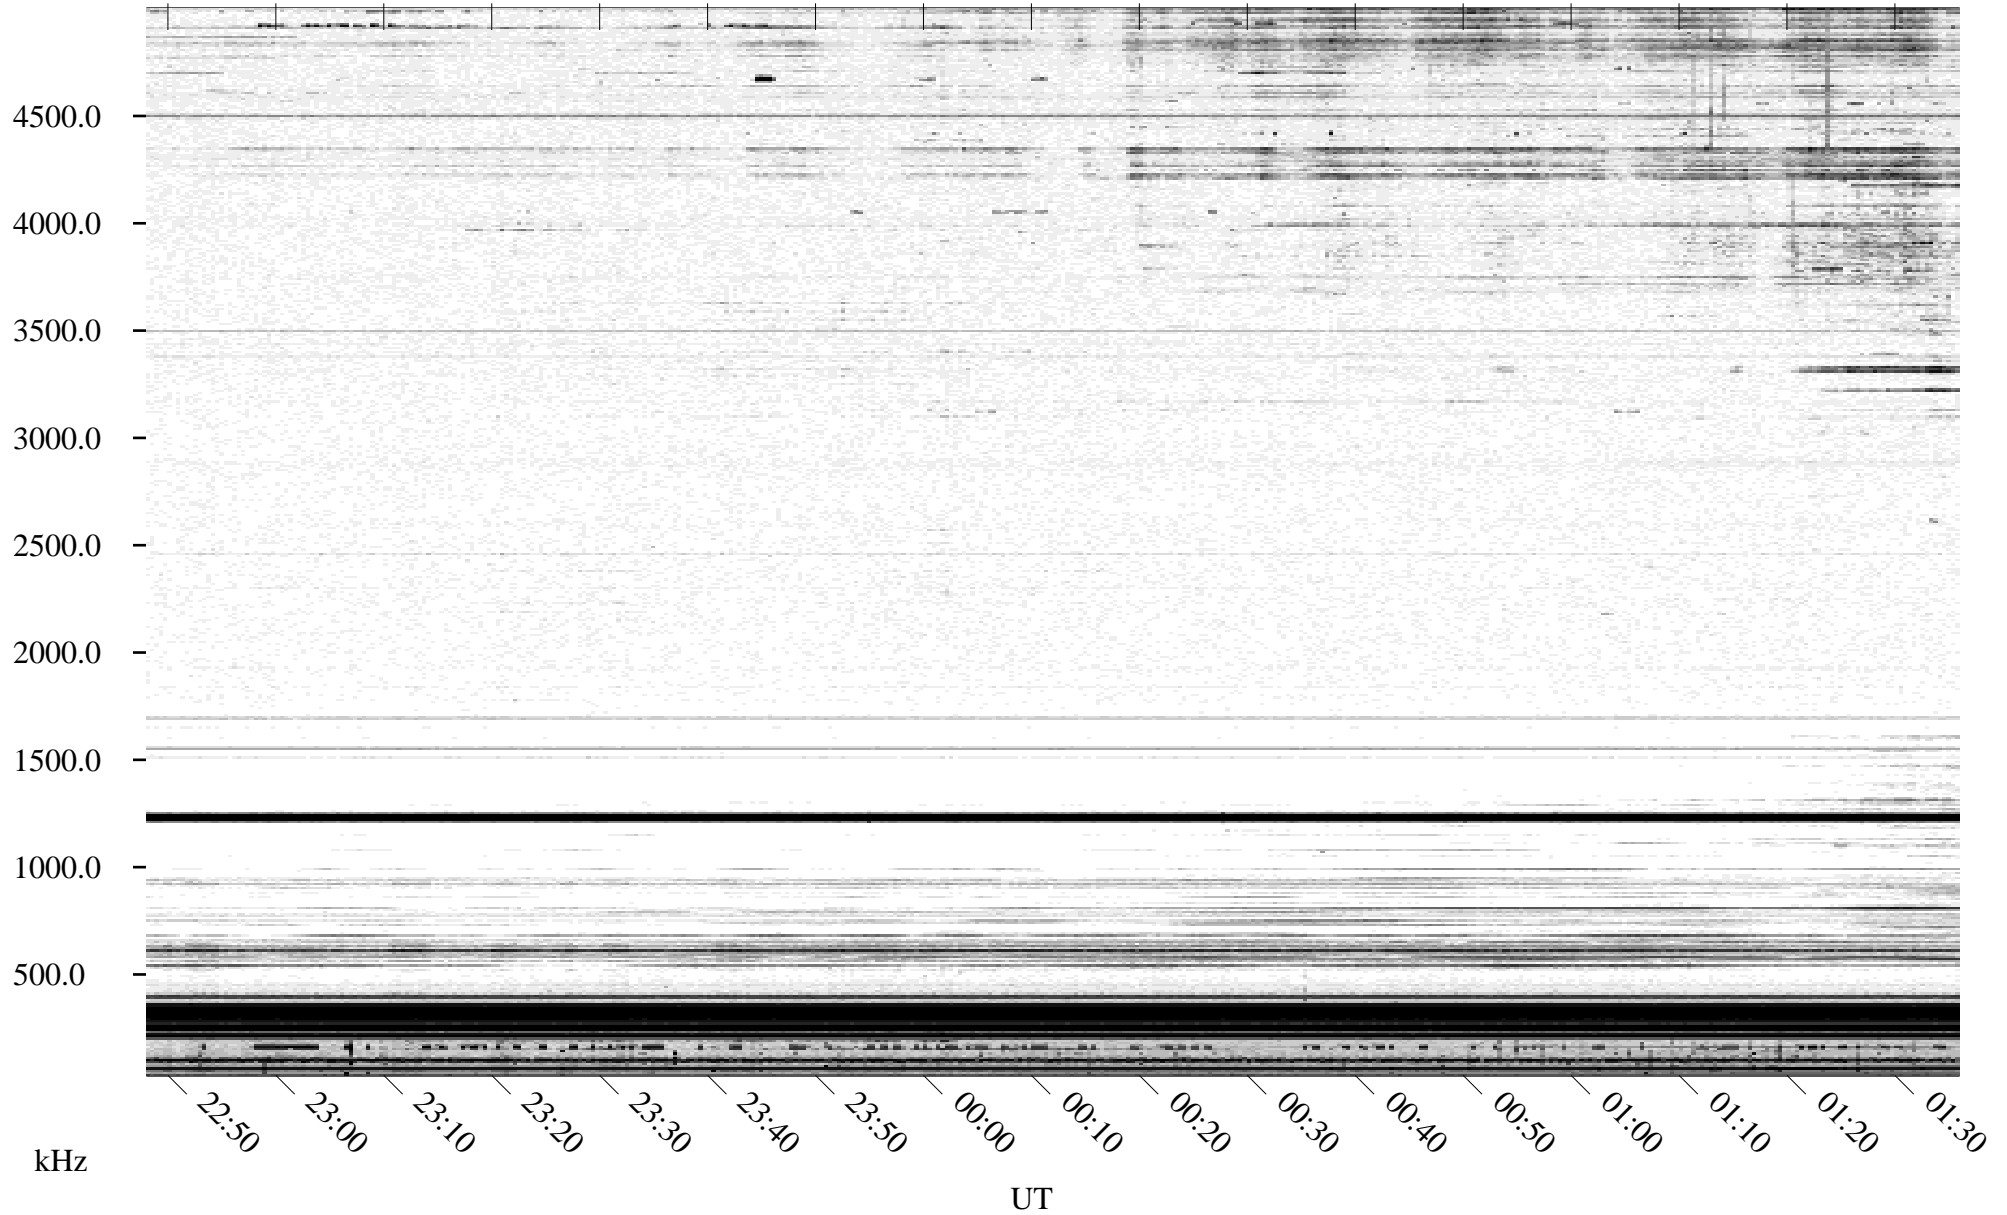

# 04/24/1996 Churchill, Manitoba

Linear Scale    Black = 161    White = 15

ch96115l.r00m max\_12

Page 1

# 04/24/1996 Churchill, Manitoba

Linear Scale    Black = 161    White = 15

ch961151.r00m max\_12

Page 2

# 04/25/1996 Churchill, Manitoba

Linear Scale    Black = 161    White = 15

ch96115l.r00m max\_12

Page 3

# 04/25/1996 Churchill, Manitoba

Linear Scale    Black = 161    White = 15

ch961151.r00m max\_12

Page 4