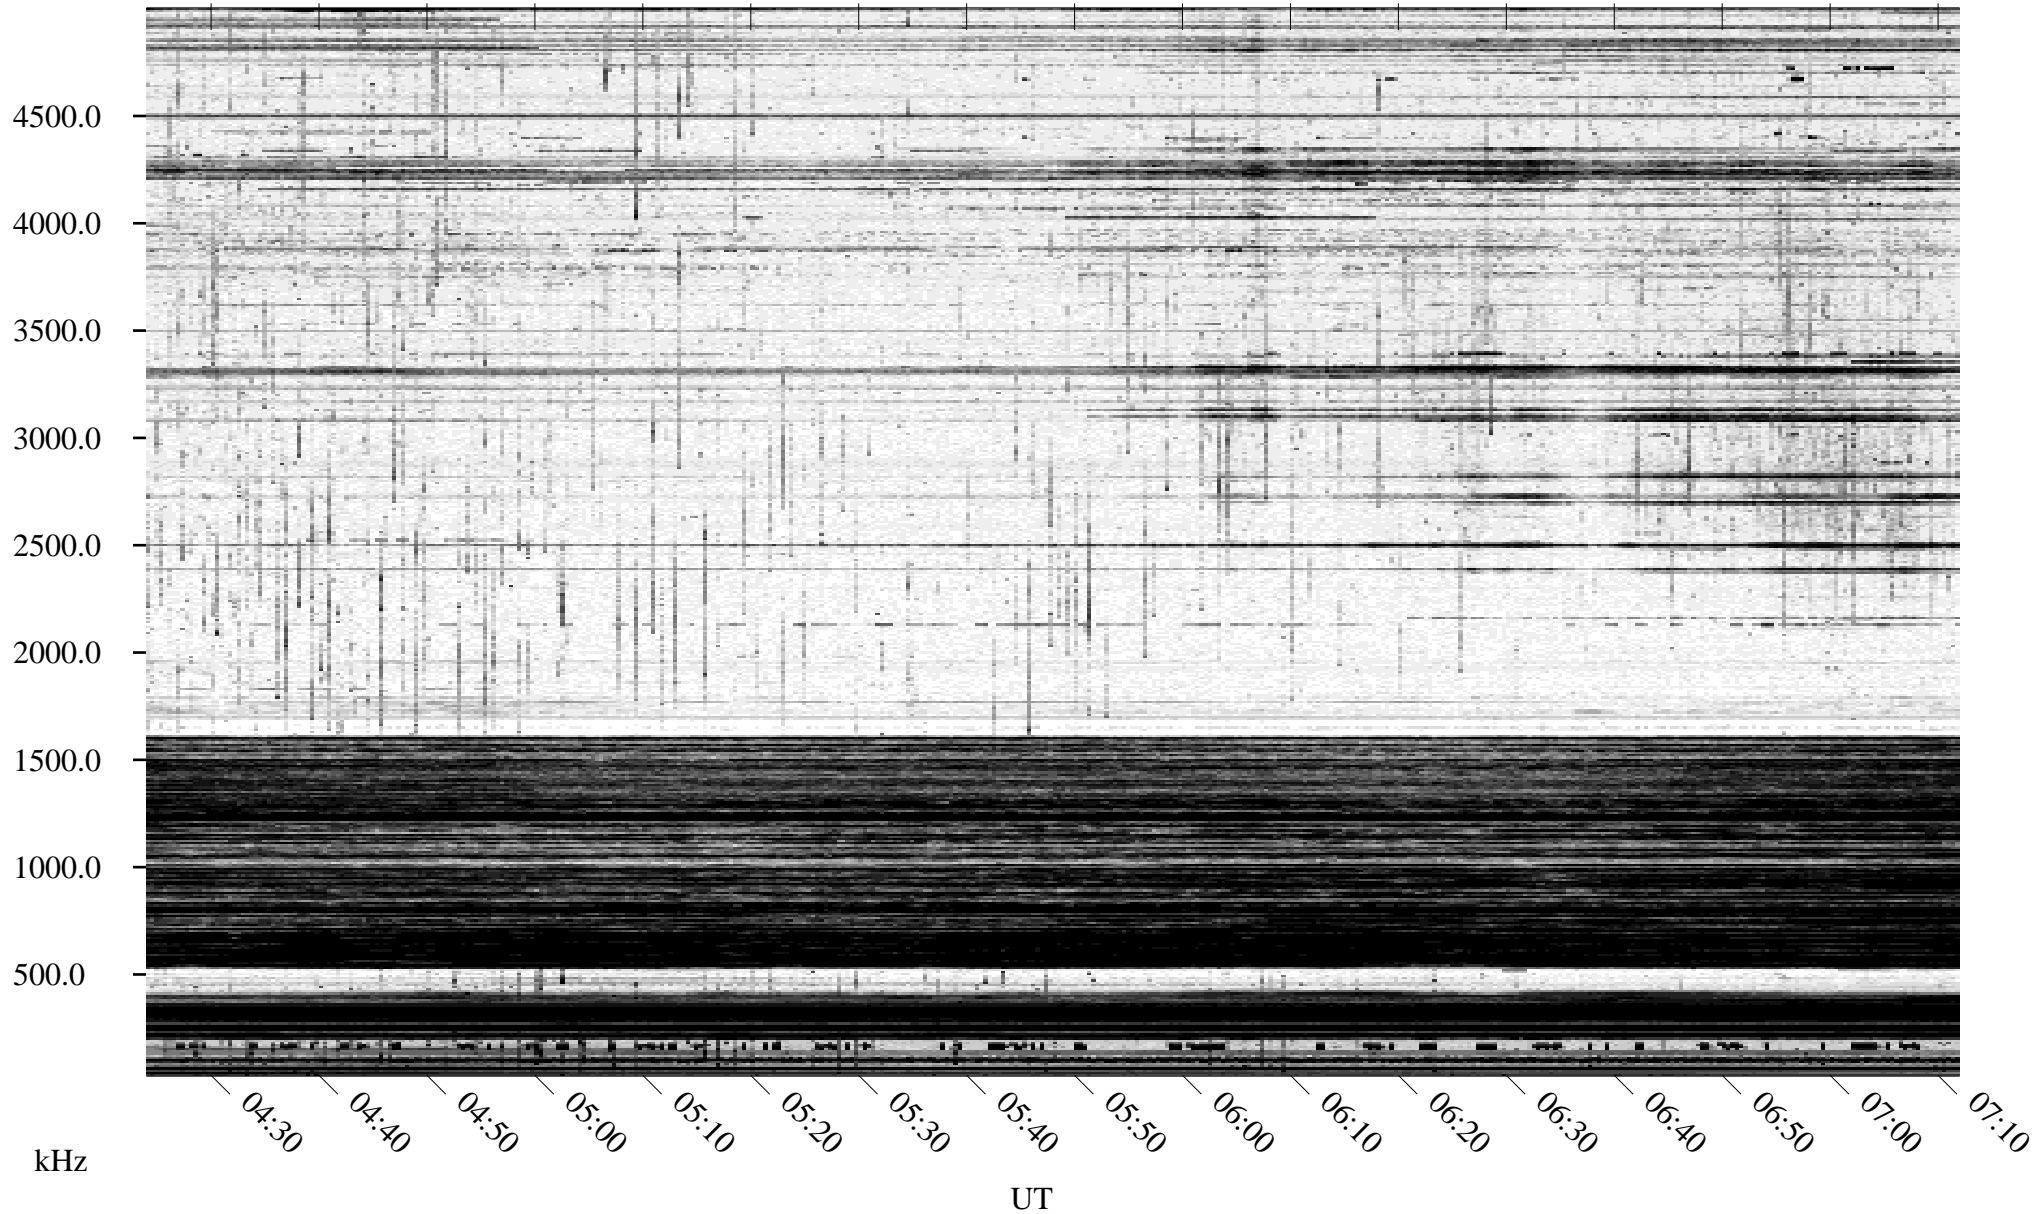

# 04/24/1996 Churchill, Manitoba

Linear Scale    Black = 161    White = 15

ch96115l.r00m max\_12

Page 1

# 04/24/1996 Churchill, Manitoba

Linear Scale    Black = 161    White = 15

ch961151.r00m max\_12

Page 2

# 04/25/1996 Churchill, Manitoba

Linear Scale    Black = 161    White = 15

ch96115l.r00m max\_12

Page 3

# 04/25/1996 Churchill, Manitoba

Linear Scale    Black = 161    White = 15

ch961151.r00m max\_12

Page 4