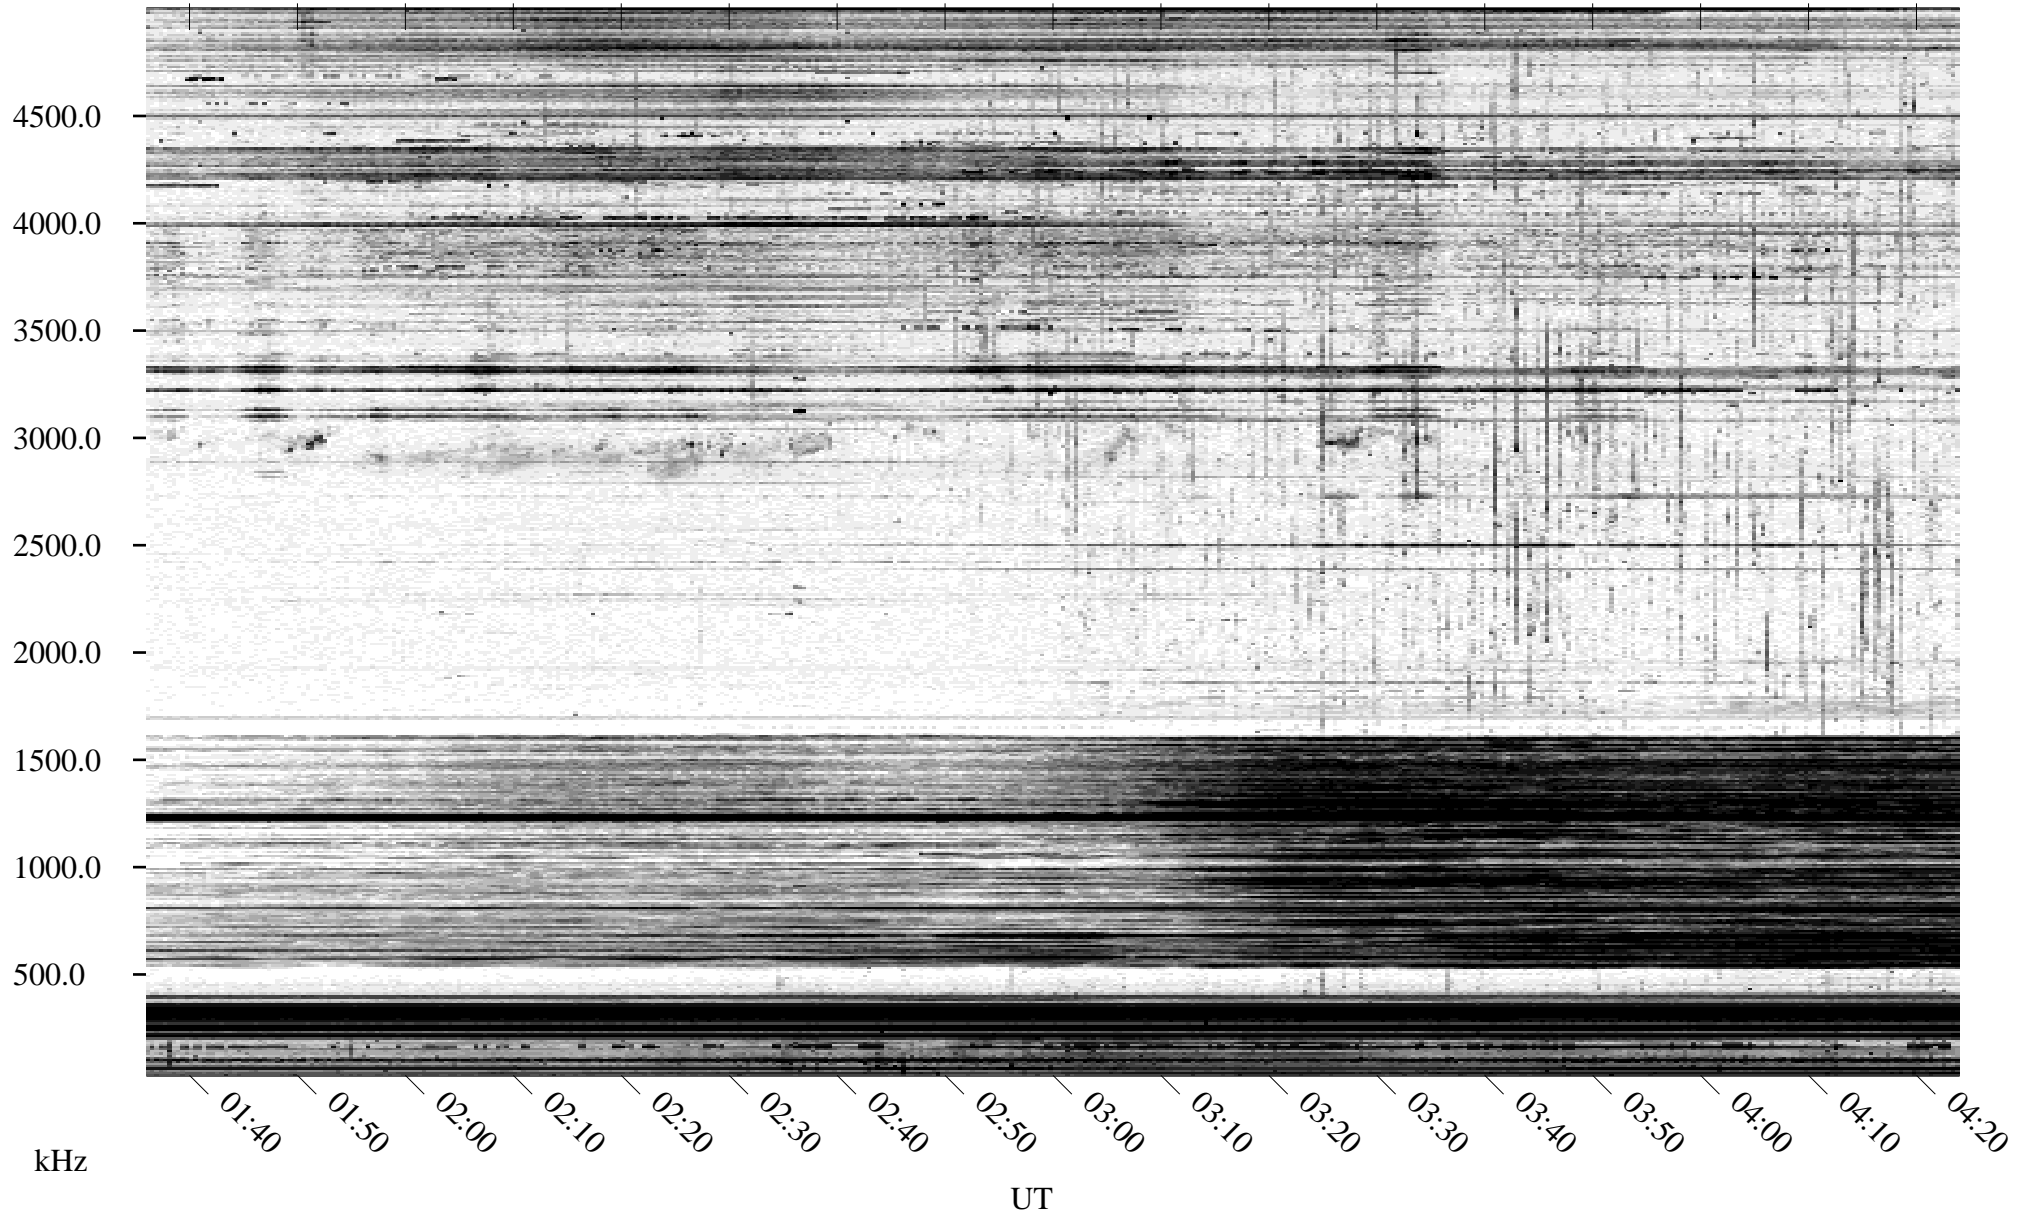

# 04/24/1996 Churchill, Manitoba

Linear Scale    Black = 161    White = 15

ch96115l.r00m max\_12

Page 1

# 04/24/1996 Churchill, Manitoba

Linear Scale    Black = 161    White = 15

ch961151.r00m max\_12

Page 2

# 04/25/1996 Churchill, Manitoba

Linear Scale    Black = 161    White = 15

ch96115l.r00m max\_12

Page 3

# 04/25/1996 Churchill, Manitoba

Linear Scale    Black = 161    White = 15

ch961151.r00m max\_12

Page 4