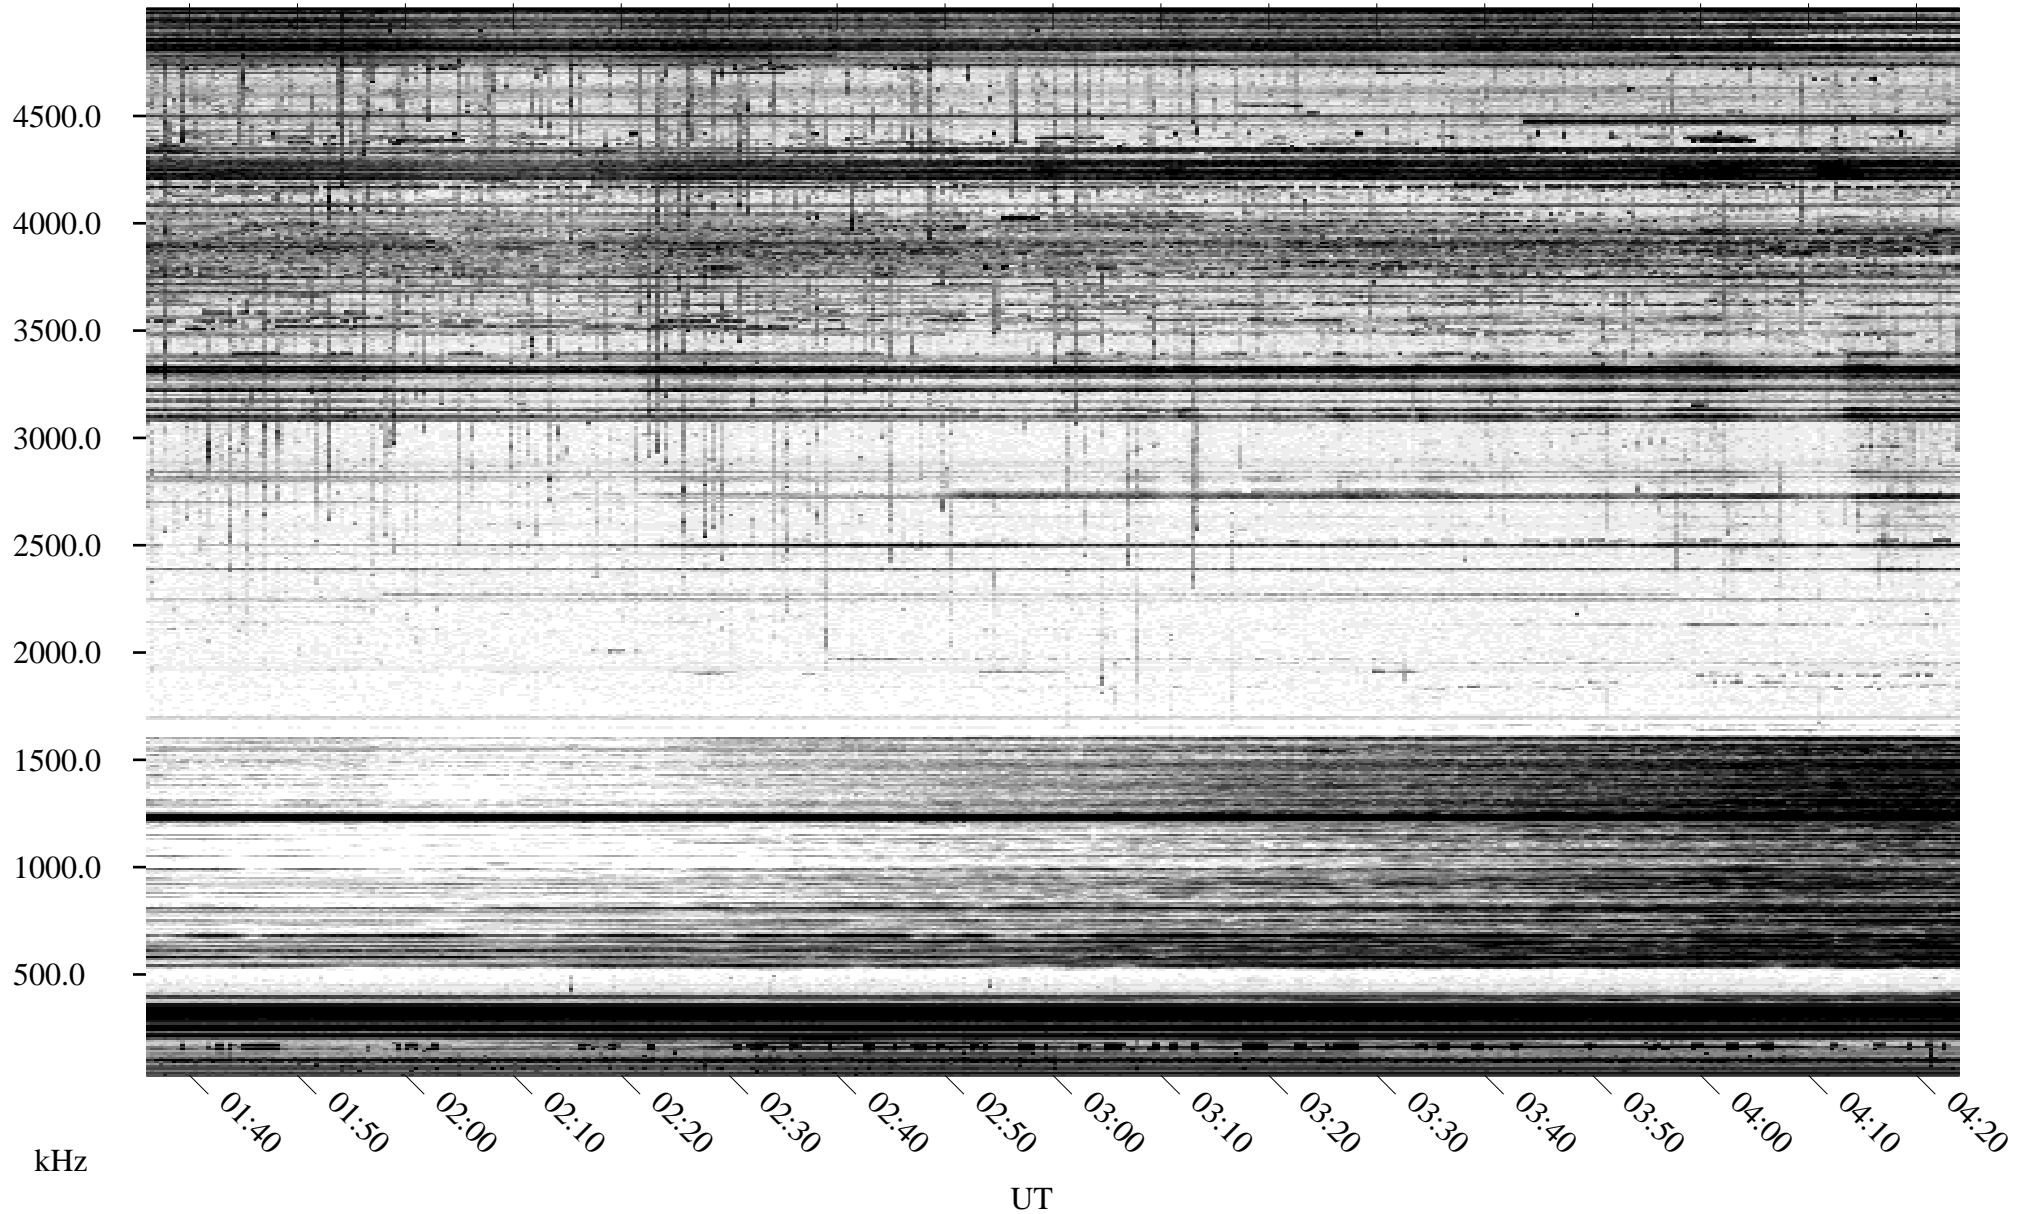

04/25/1996 Churchill, Manitoba

Linear Scale Black = 161 White = 15

ch96116l.r00m max_12

Page 1

04/25/1996 Churchill, Manitoba

Linear Scale Black = 161 White = 15

ch96116l.r00m max_12

Page 2

04/26/1996 Churchill, Manitoba

Linear Scale Black = 161 White = 15

ch96116l.r00m max_12

Page 3

04/26/1996 Churchill, Manitoba

Linear Scale Black = 161 White = 15

ch96116l.r00m max_12

Page 4

04/26/1996 Churchill, Manitoba

Linear Scale Black = 161 White = 15

ch96116l.r00m max_12

Page 5

04/26/1996 Churchill, Manitoba

Linear Scale Black = 161 White = 15

ch96116l.r00m max_12

Page 6

04/26/1996 Churchill, Manitoba

Linear Scale Black = 161 White = 15

ch96116l.r00m max_12

Page 7

04/26/1996 Churchill, Manitoba

Linear Scale Black = 161 White = 15

ch96116l.r00m max_12

Page 8