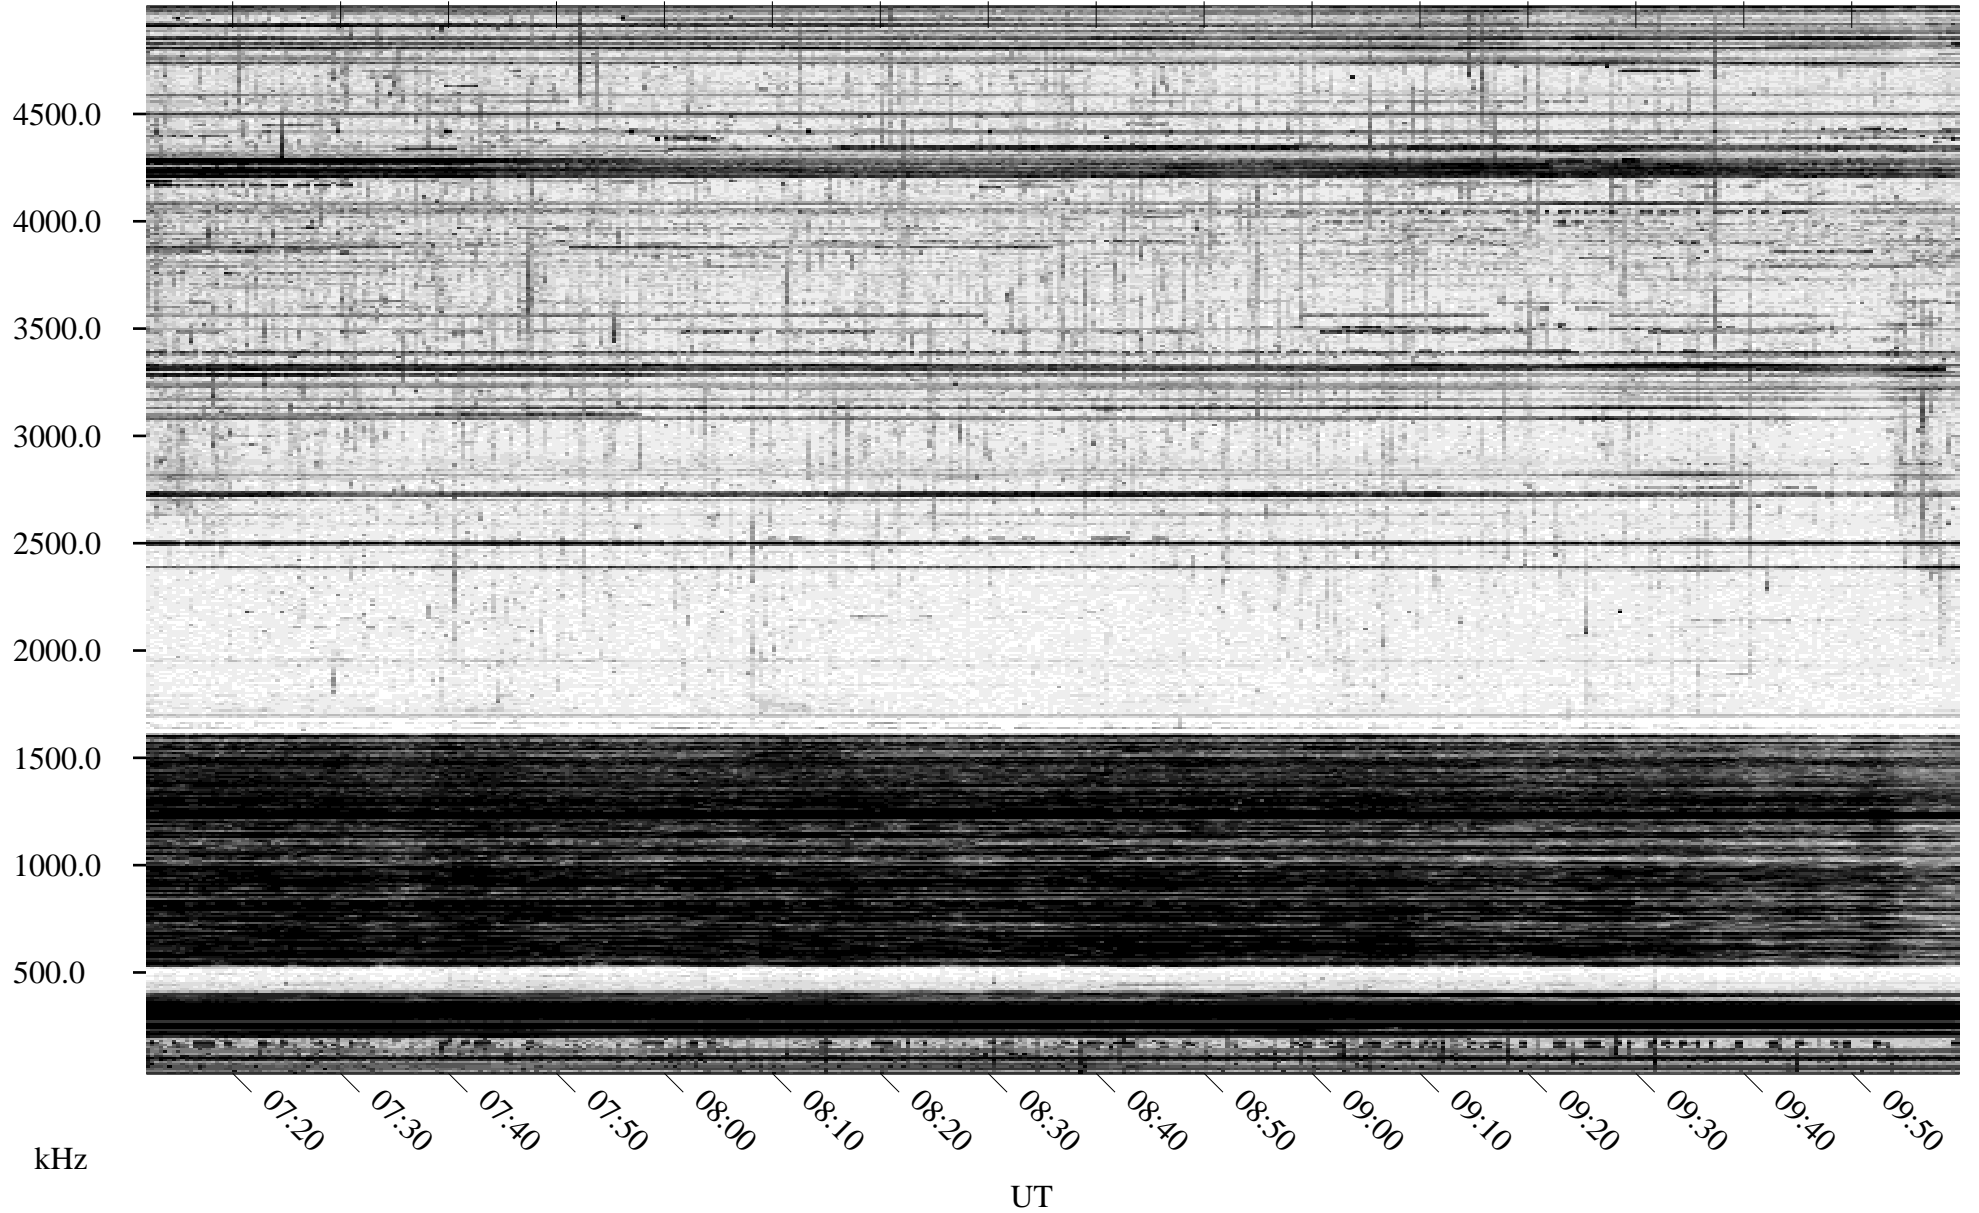

04/25/1996 Churchill, Manitoba

Linear Scale Black = 161 White = 15

ch96116l.r00m max_12

Page 1

04/25/1996 Churchill, Manitoba

Linear Scale Black = 161 White = 15

ch96116l.r00m max_12

Page 2

04/26/1996 Churchill, Manitoba

Linear Scale Black = 161 White = 15

ch96116l.r00m max_12

Page 3

04/26/1996 Churchill, Manitoba

Linear Scale Black = 161 White = 15

ch96116l.r00m max_12

Page 4

04/26/1996 Churchill, Manitoba

Linear Scale Black = 161 White = 15

ch96116l.r00m max_12

Page 5

04/26/1996 Churchill, Manitoba

Linear Scale Black = 161 White = 15

ch96116l.r00m max_12

Page 6

04/26/1996 Churchill, Manitoba

Linear Scale Black = 161 White = 15

ch96116l.r00m max_12

Page 7

04/26/1996 Churchill, Manitoba

Linear Scale Black = 161 White = 15

ch96116l.r00m max_12

Page 8