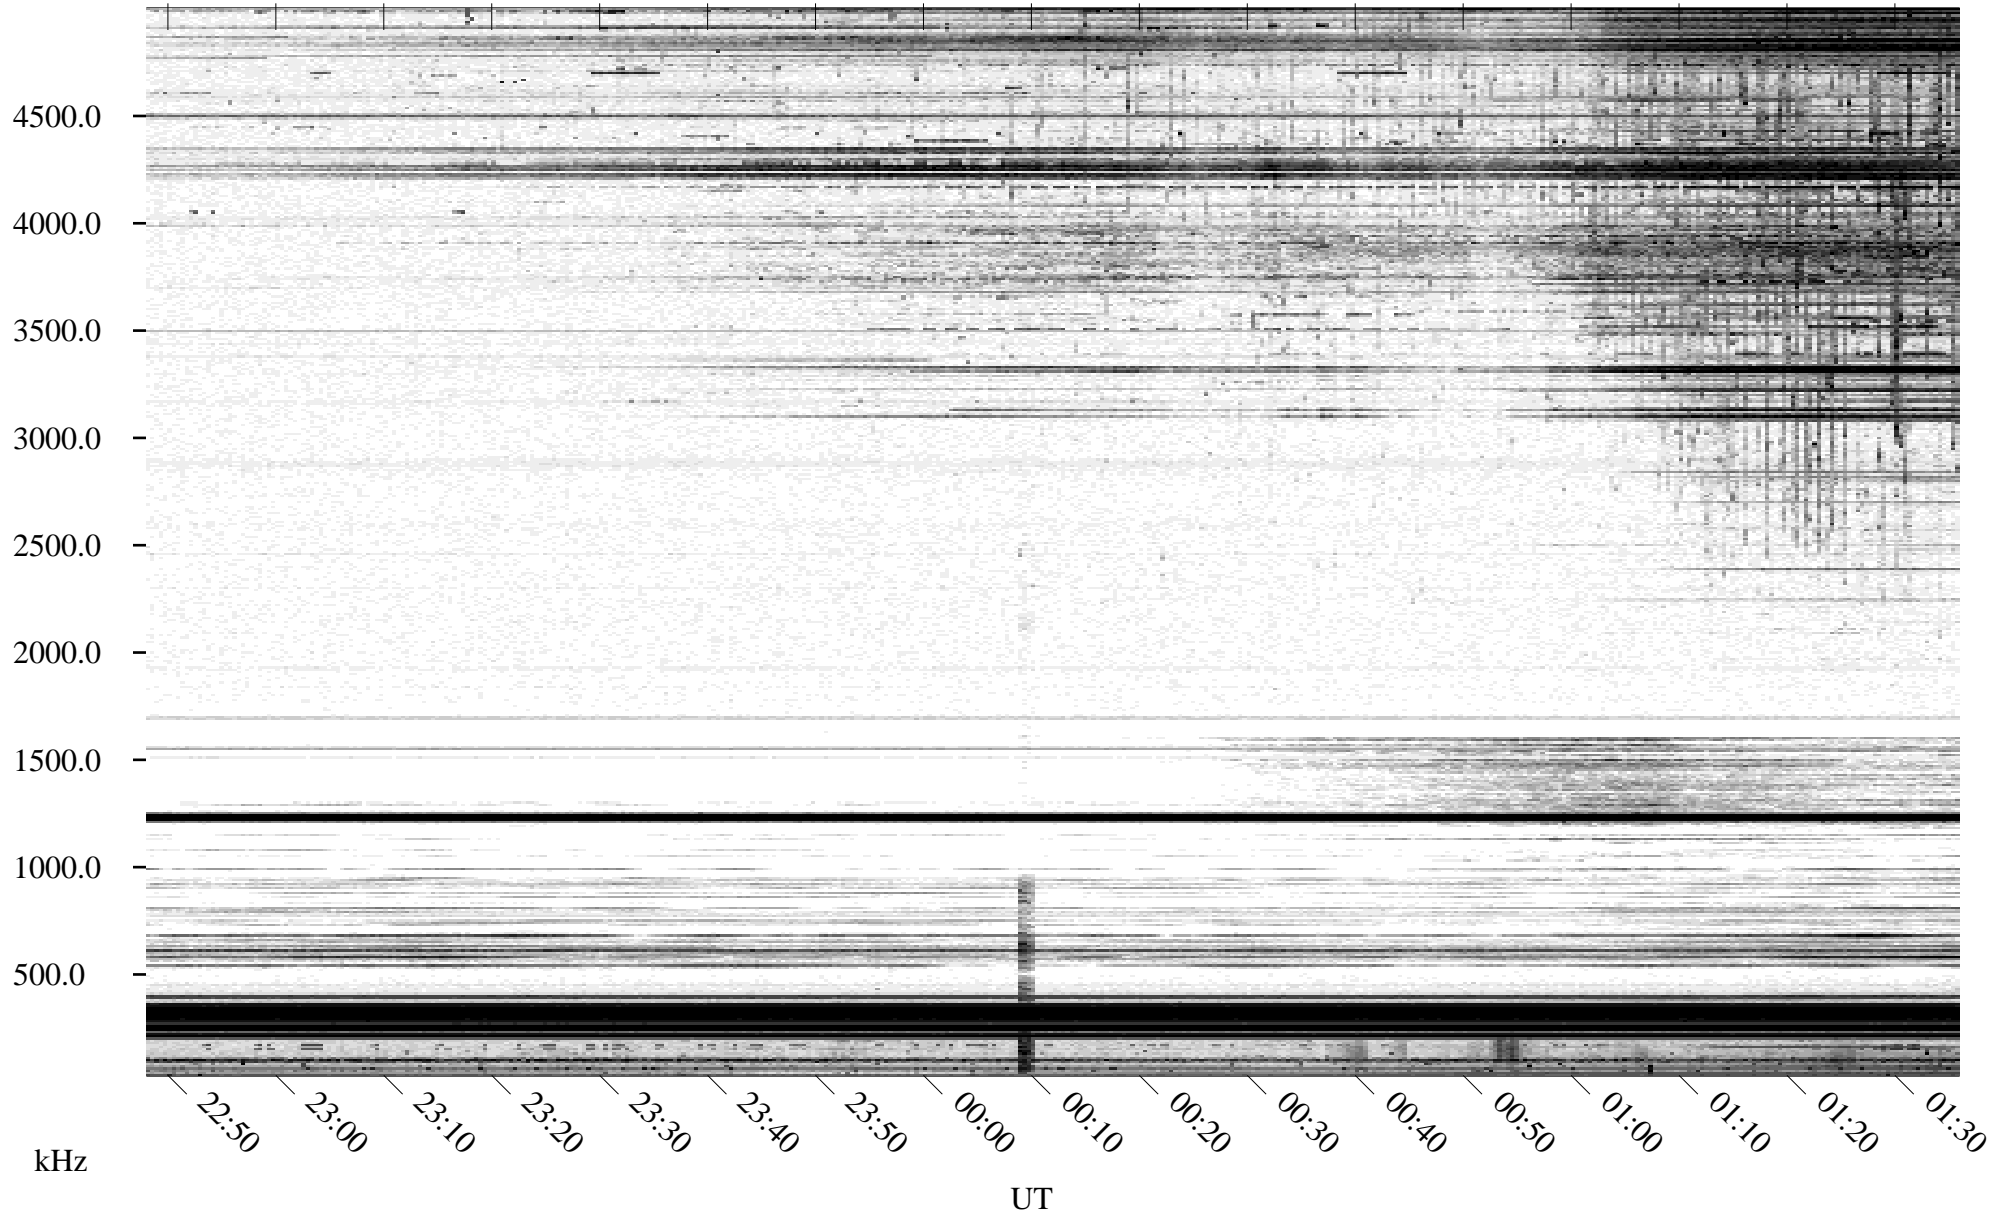

04/25/1996 Churchill, Manitoba

Linear Scale Black = 161 White = 15

ch96116l.r00m max_12

Page 1

04/25/1996 Churchill, Manitoba

Linear Scale Black = 161 White = 15

ch96116l.r00m max_12

Page 2

04/26/1996 Churchill, Manitoba

Linear Scale Black = 161 White = 15

ch96116l.r00m max_12

Page 3

04/26/1996 Churchill, Manitoba

Linear Scale Black = 161 White = 15

ch96116l.r00m max_12

Page 4

04/26/1996 Churchill, Manitoba

Linear Scale Black = 161 White = 15

ch96116l.r00m max_12

Page 5

04/26/1996 Churchill, Manitoba

Linear Scale Black = 161 White = 15

ch96116l.r00m max_12

Page 6

04/26/1996 Churchill, Manitoba

Linear Scale Black = 161 White = 15

ch96116l.r00m max_12

Page 7

04/26/1996 Churchill, Manitoba

Linear Scale Black = 161 White = 15

ch96116l.r00m max_12

Page 8