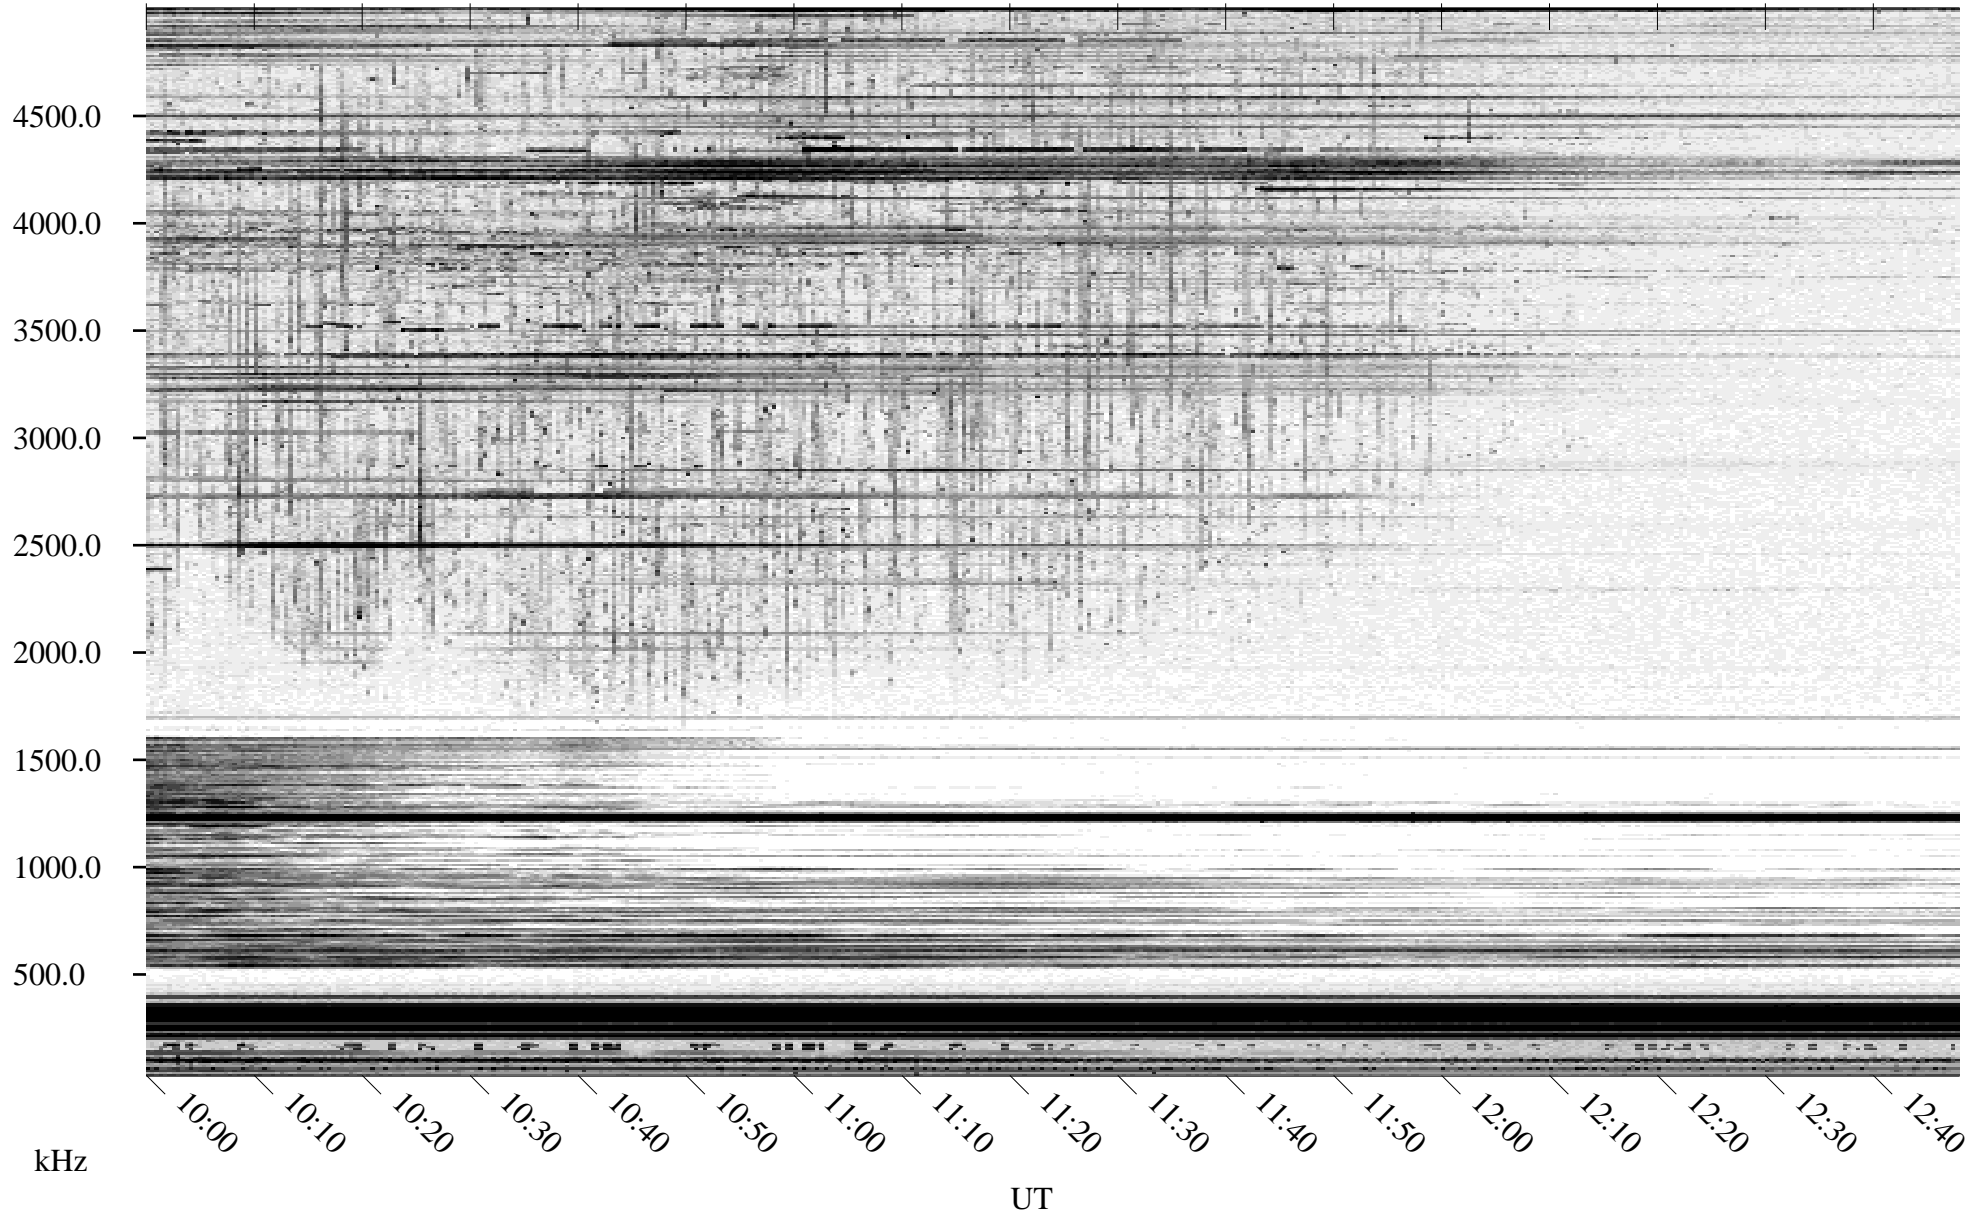

04/25/1996 Churchill, Manitoba

Linear Scale Black = 161 White = 15

ch96116l.r00m max_12

Page 1

04/25/1996 Churchill, Manitoba

Linear Scale Black = 161 White = 15

ch96116l.r00m max_12

Page 2

04/26/1996 Churchill, Manitoba

Linear Scale Black = 161 White = 15

ch96116l.r00m max_12

Page 3

04/26/1996 Churchill, Manitoba

Linear Scale Black = 161 White = 15

ch96116l.r00m max_12

Page 4

04/26/1996 Churchill, Manitoba

Linear Scale Black = 161 White = 15

ch96116l.r00m max_12

Page 5

04/26/1996 Churchill, Manitoba

Linear Scale Black = 161 White = 15

ch96116l.r00m max_12

Page 6

04/26/1996 Churchill, Manitoba

Linear Scale Black = 161 White = 15

ch96116l.r00m max_12

Page 7

04/26/1996 Churchill, Manitoba

Linear Scale Black = 161 White = 15

ch96116l.r00m max_12

Page 8