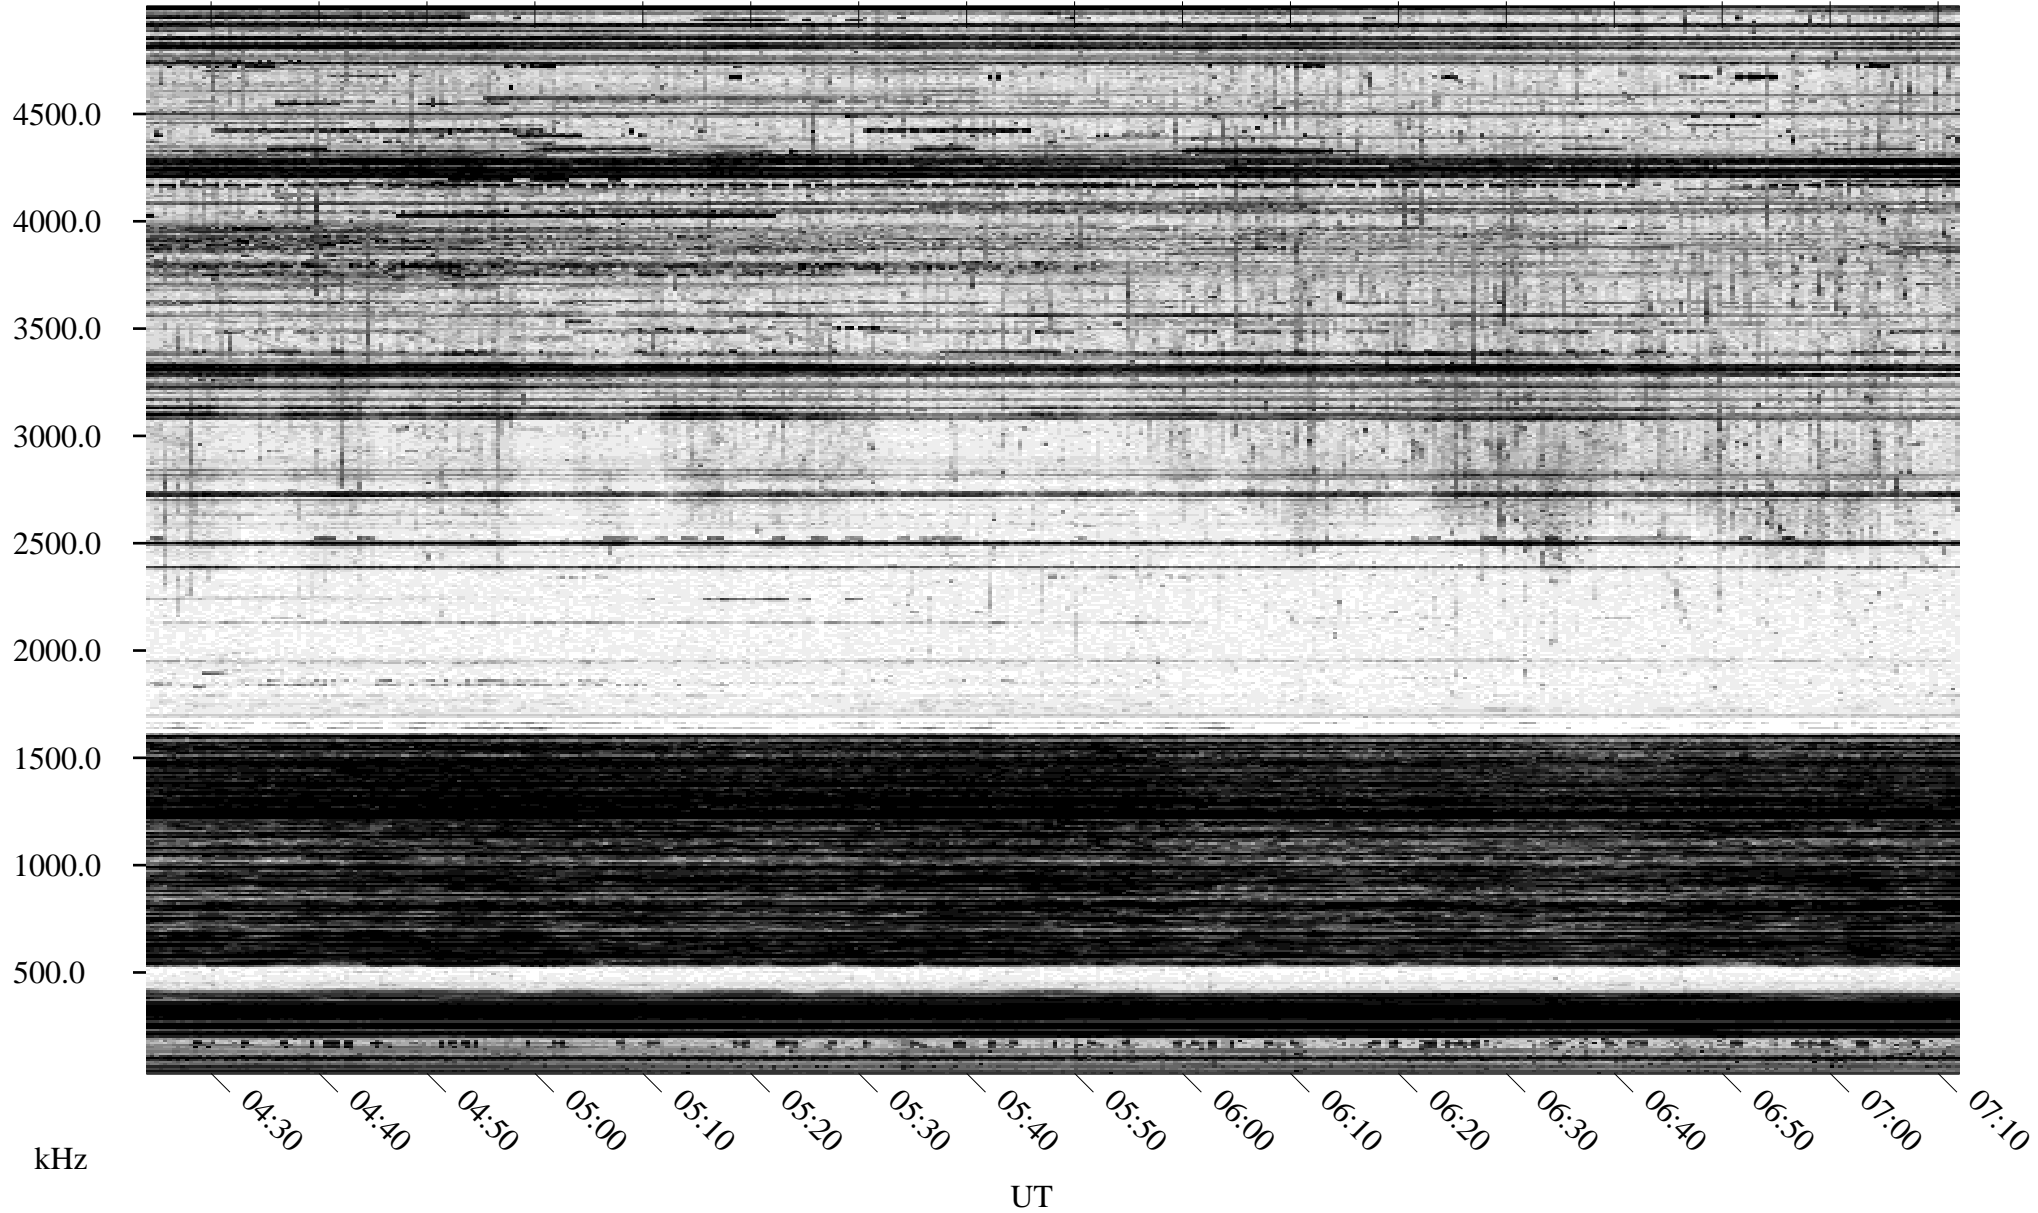

04/25/1996 Churchill, Manitoba

Linear Scale Black = 161 White = 15

ch96116l.r00m max_12

Page 1

04/25/1996 Churchill, Manitoba

Linear Scale Black = 161 White = 15

ch96116l.r00m max_12

Page 2

04/26/1996 Churchill, Manitoba

Linear Scale Black = 161 White = 15

ch96116l.r00m max_12

Page 3

04/26/1996 Churchill, Manitoba

Linear Scale Black = 161 White = 15

ch96116l.r00m max_12

Page 4

04/26/1996 Churchill, Manitoba

Linear Scale Black = 161 White = 15

ch96116l.r00m max_12

Page 5

04/26/1996 Churchill, Manitoba

Linear Scale Black = 161 White = 15

ch96116l.r00m max_12

Page 6

04/26/1996 Churchill, Manitoba

Linear Scale Black = 161 White = 15

ch96116l.r00m max_12

Page 7

04/26/1996 Churchill, Manitoba

Linear Scale Black = 161 White = 15

ch96116l.r00m max_12

Page 8