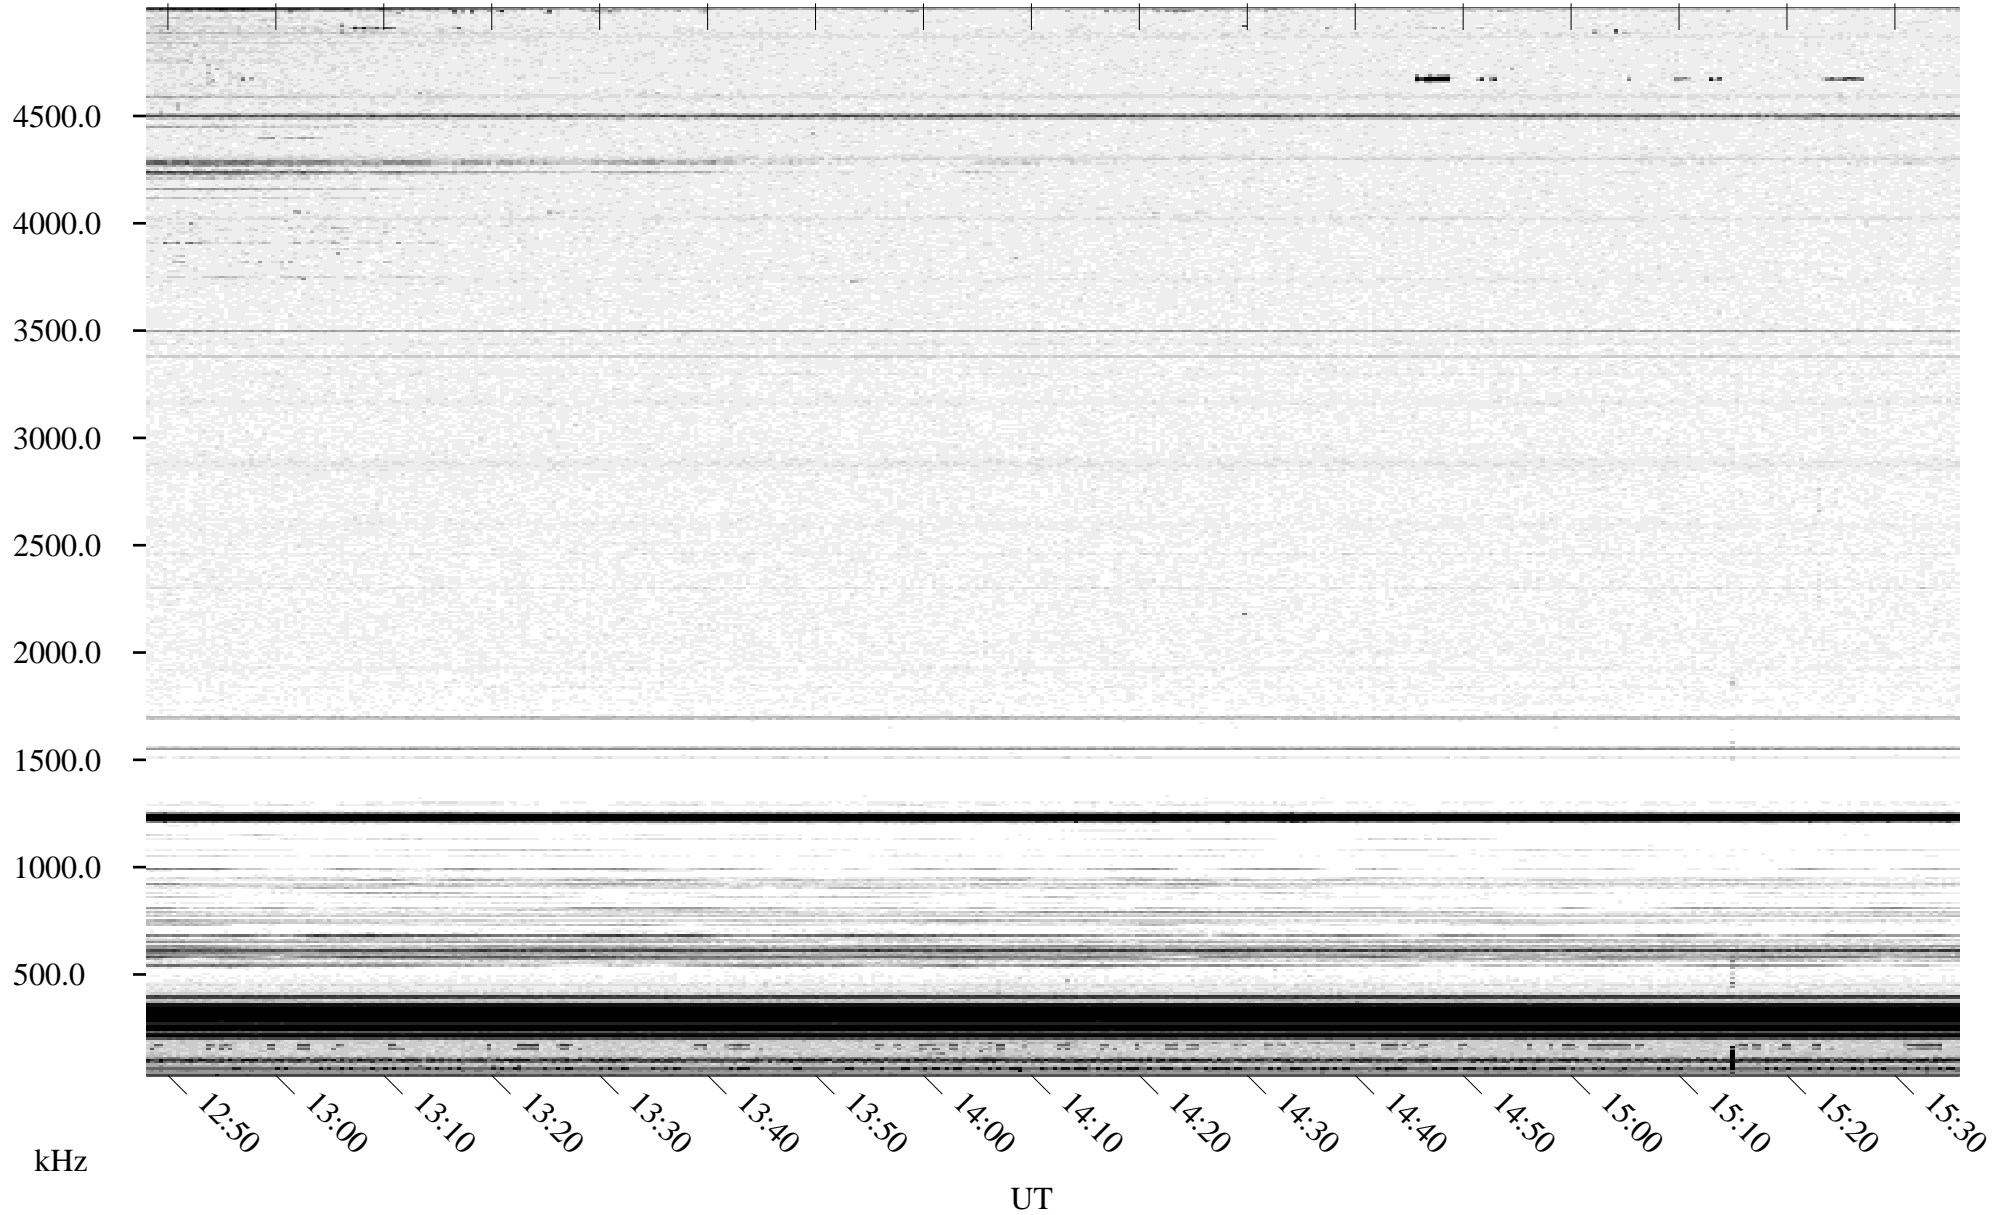

04/25/1996 Churchill, Manitoba

Linear Scale Black = 161 White = 15

ch96116l.r00m max_12

Page 1

04/25/1996 Churchill, Manitoba

Linear Scale Black = 161 White = 15

ch96116l.r00m max_12

Page 2

04/26/1996 Churchill, Manitoba

Linear Scale Black = 161 White = 15

ch96116l.r00m max_12

Page 3

04/26/1996 Churchill, Manitoba

Linear Scale Black = 161 White = 15

ch96116l.r00m max_12

Page 4

04/26/1996 Churchill, Manitoba

Linear Scale Black = 161 White = 15

ch96116l.r00m max_12

Page 5

04/26/1996 Churchill, Manitoba

Linear Scale Black = 161 White = 15

ch96116l.r00m max_12

Page 6

04/26/1996 Churchill, Manitoba

Linear Scale Black = 161 White = 15

ch96116l.r00m max_12

Page 7

04/26/1996 Churchill, Manitoba

Linear Scale Black = 161 White = 15

ch96116l.r00m max_12

Page 8