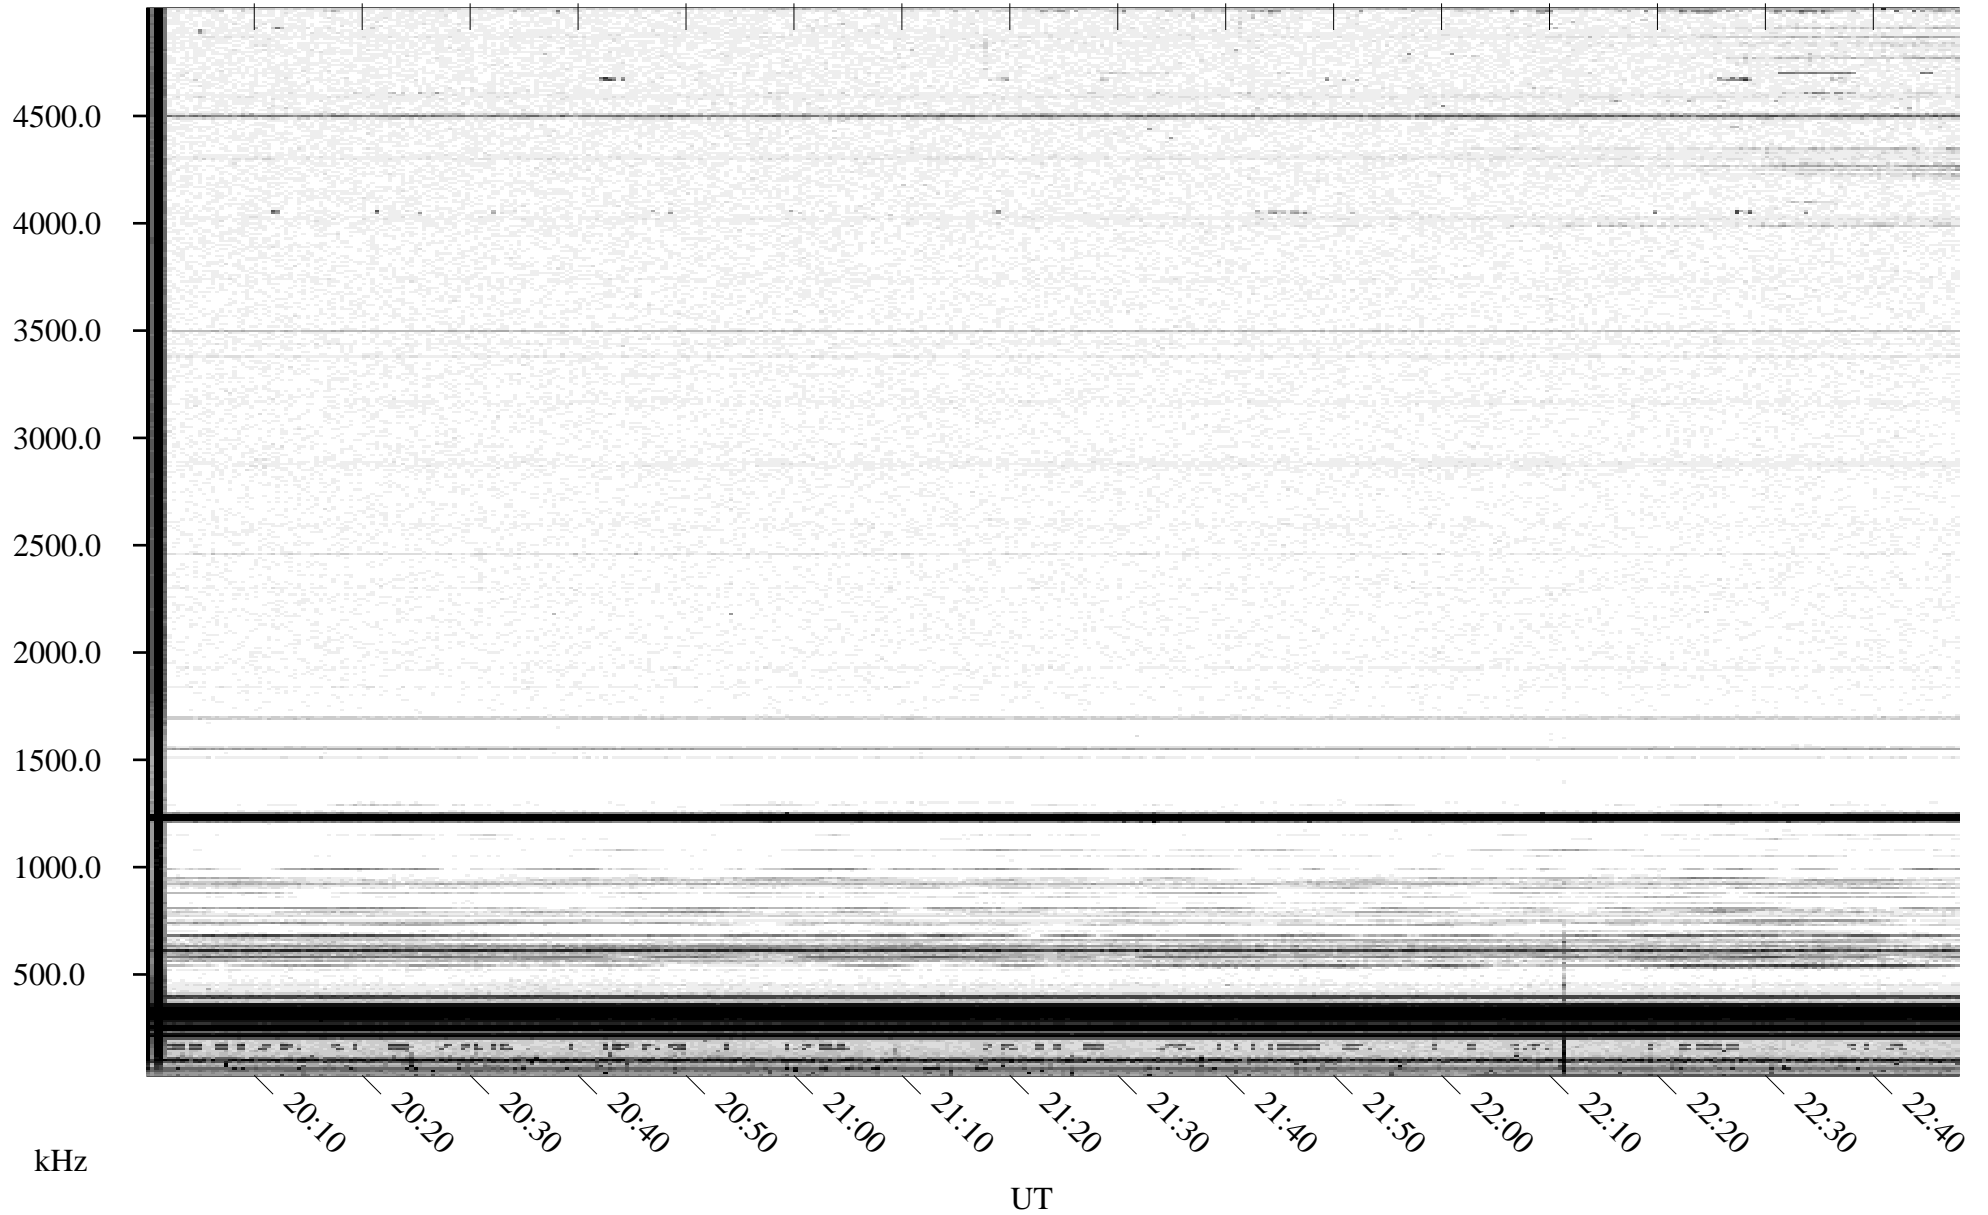

04/25/1996 Churchill, Manitoba

Linear Scale Black = 161 White = 15

ch96116l.r00m max_12

Page 1

04/25/1996 Churchill, Manitoba

Linear Scale Black = 161 White = 15

ch96116l.r00m max_12

Page 2

04/26/1996 Churchill, Manitoba

Linear Scale Black = 161 White = 15

ch96116l.r00m max_12

Page 3

04/26/1996 Churchill, Manitoba

Linear Scale Black = 161 White = 15

ch96116l.r00m max_12

Page 4

04/26/1996 Churchill, Manitoba

Linear Scale Black = 161 White = 15

ch96116l.r00m max_12

Page 5

04/26/1996 Churchill, Manitoba

Linear Scale Black = 161 White = 15

ch96116l.r00m max_12

Page 6

04/26/1996 Churchill, Manitoba

Linear Scale Black = 161 White = 15

ch96116l.r00m max_12

Page 7

04/26/1996 Churchill, Manitoba

Linear Scale Black = 161 White = 15

ch96116l.r00m max_12

Page 8