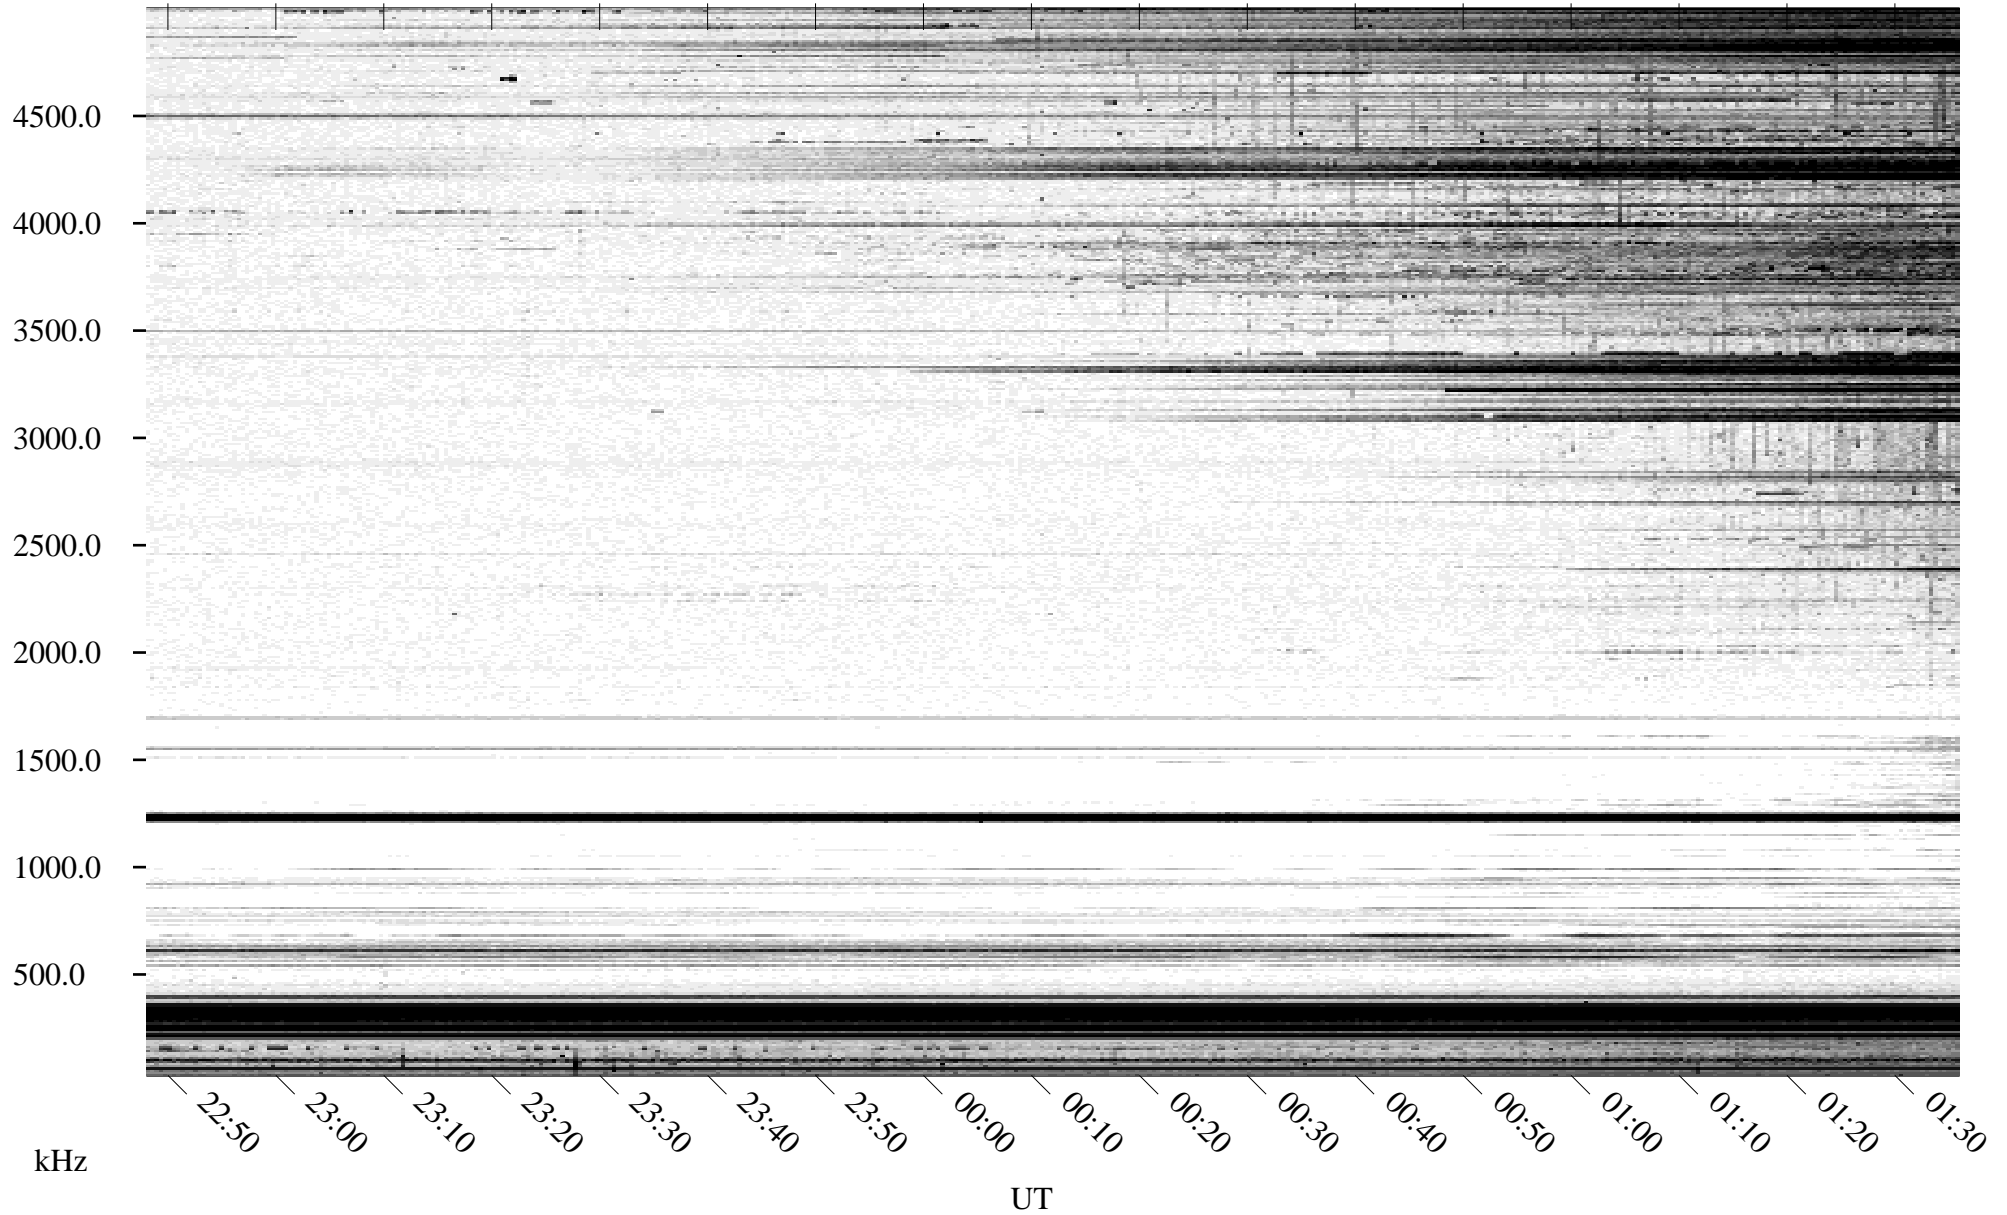

# 04/26/1996 Churchill, Manitoba

Linear Scale    Black = 161    White = 15

ch96117l.r00m max\_12

Page 1

# 04/26/1996 Churchill, Manitoba

Linear Scale    Black = 161    White = 15

ch96117l.r00m max\_12

Page 2

# 04/27/1996 Churchill, Manitoba

Linear Scale    Black = 161    White = 15

ch96117l.r00m max\_12

Page 3

# 04/27/1996 Churchill, Manitoba

Linear Scale    Black = 161    White = 15

ch96117l.r00m max\_12

Page 4