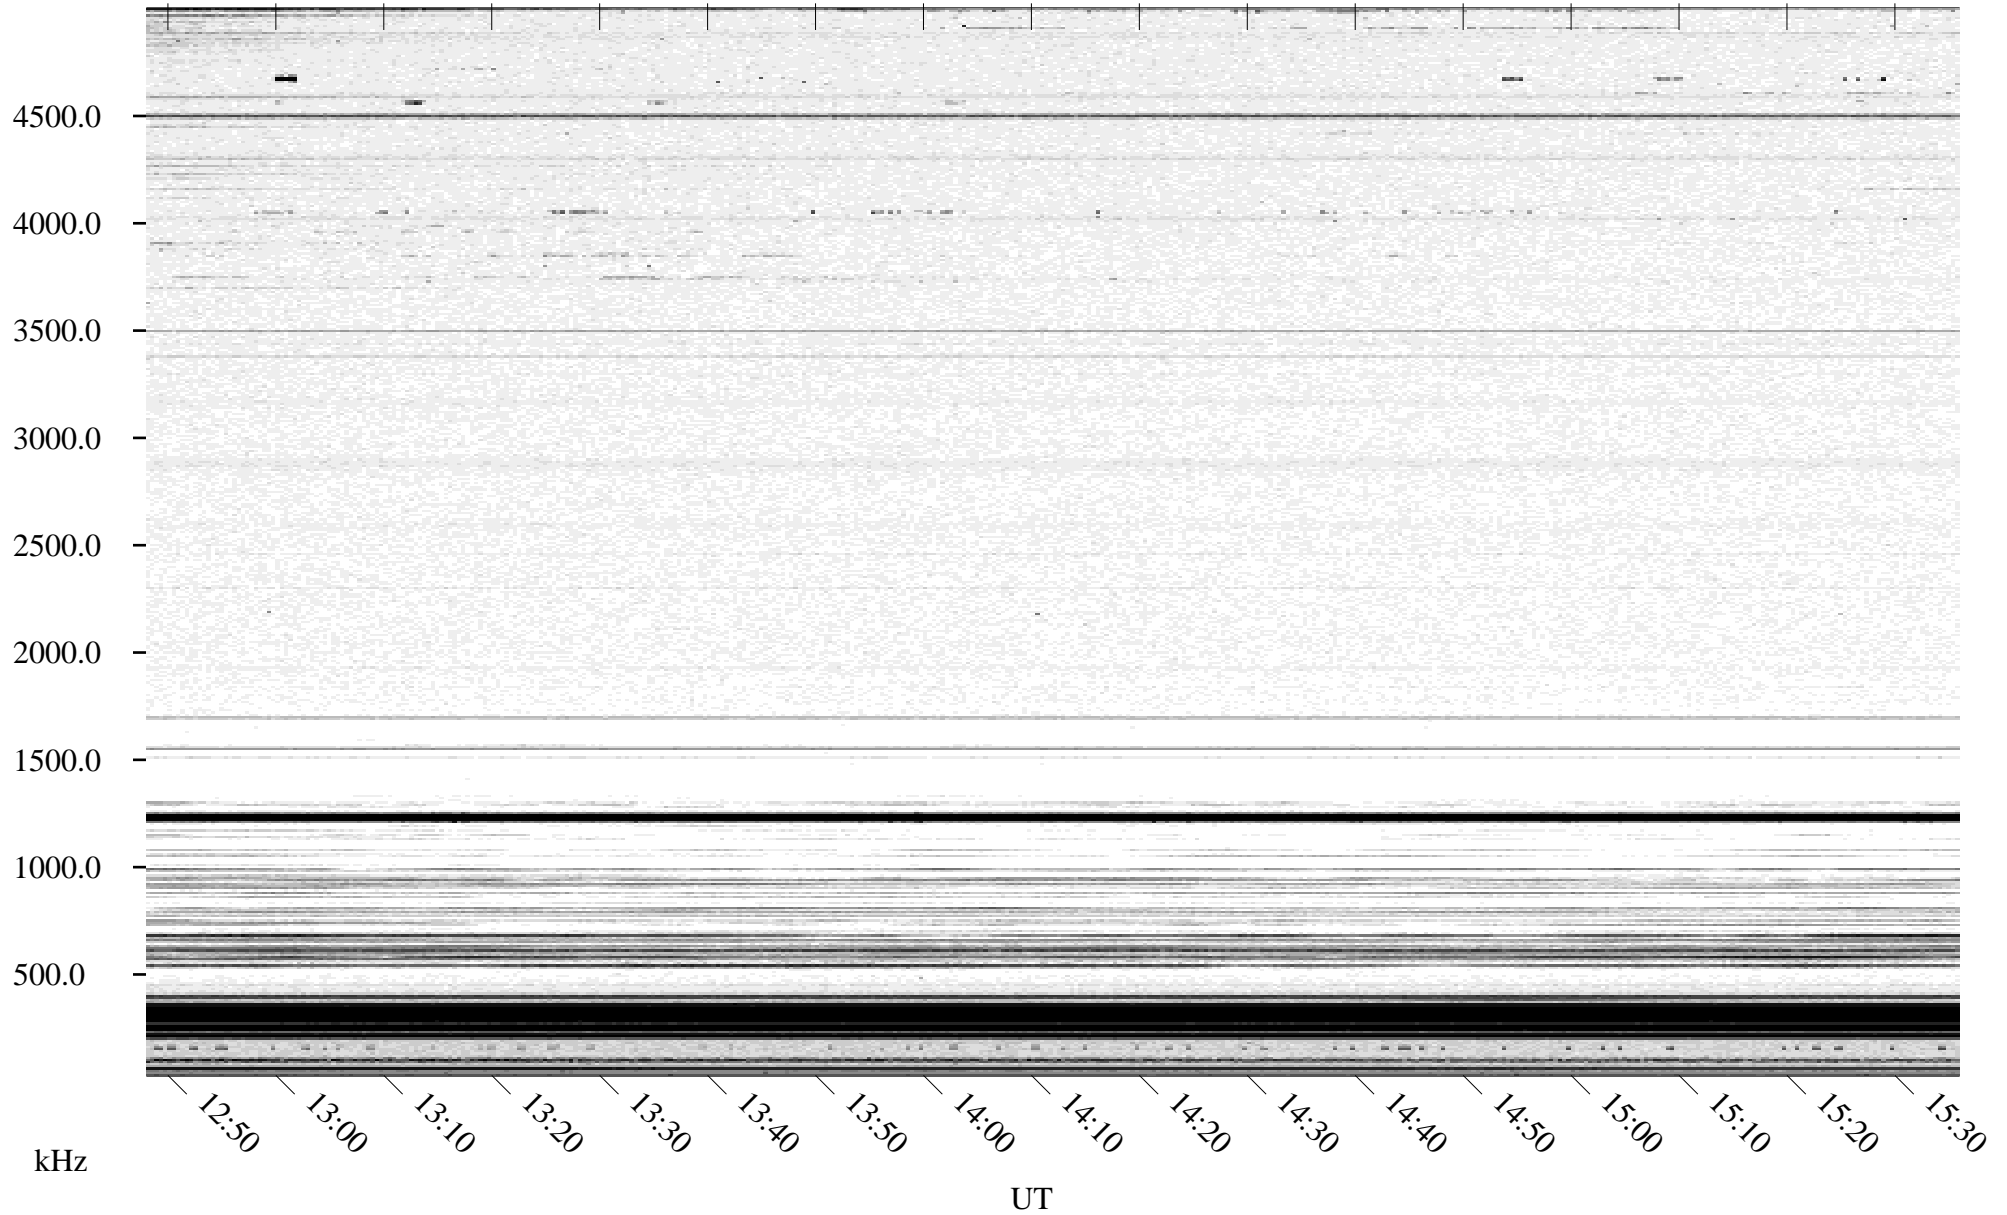

# 04/27/1996 Churchill, Manitoba

Linear Scale    Black = 161    White = 15

ch96117l.r00m max\_12

Page 5

# 04/27/1996 Churchill, Manitoba

Linear Scale    Black = 161    White = 15

ch96117l.r00m max\_12

Page 6

# 04/27/1996 Churchill, Manitoba

Linear Scale    Black = 161    White = 15

ch96117l.r00m max\_12

Page 7

# 04/27/1996 Churchill, Manitoba

Linear Scale    Black = 161    White = 15

ch96117l.r00m max\_12

Page 8