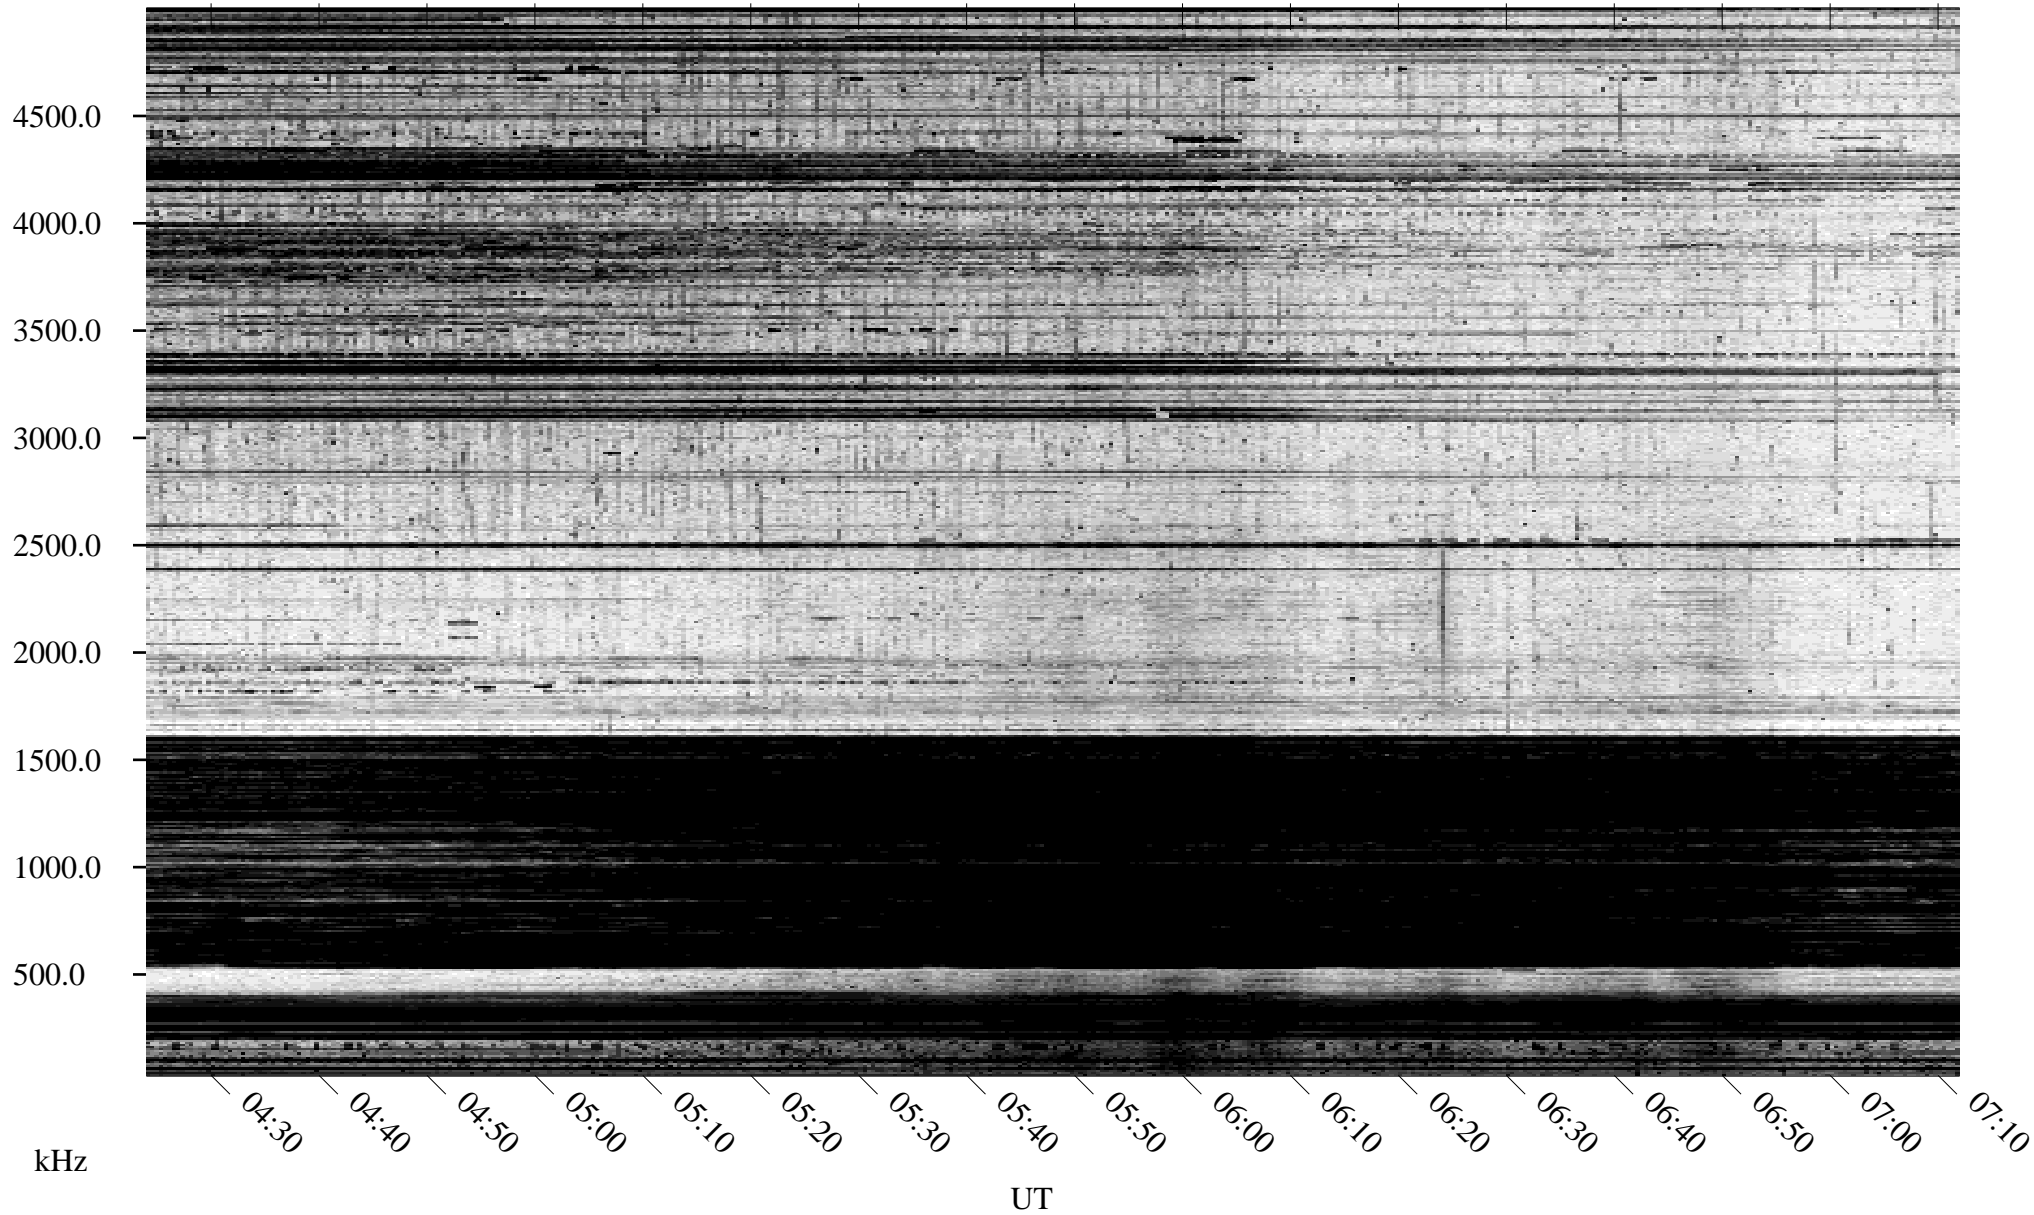

# 04/26/1996 Churchill, Manitoba

Linear Scale    Black = 161    White = 15

ch96117l.r00m max\_12

Page 1

# 04/26/1996 Churchill, Manitoba

Linear Scale    Black = 161    White = 15

ch96117l.r00m max\_12

Page 2

# 04/27/1996 Churchill, Manitoba

Linear Scale    Black = 161    White = 15

ch96117l.r00m max\_12

Page 3

# 04/27/1996 Churchill, Manitoba

Linear Scale    Black = 161    White = 15

ch96117l.r00m max\_12

Page 4