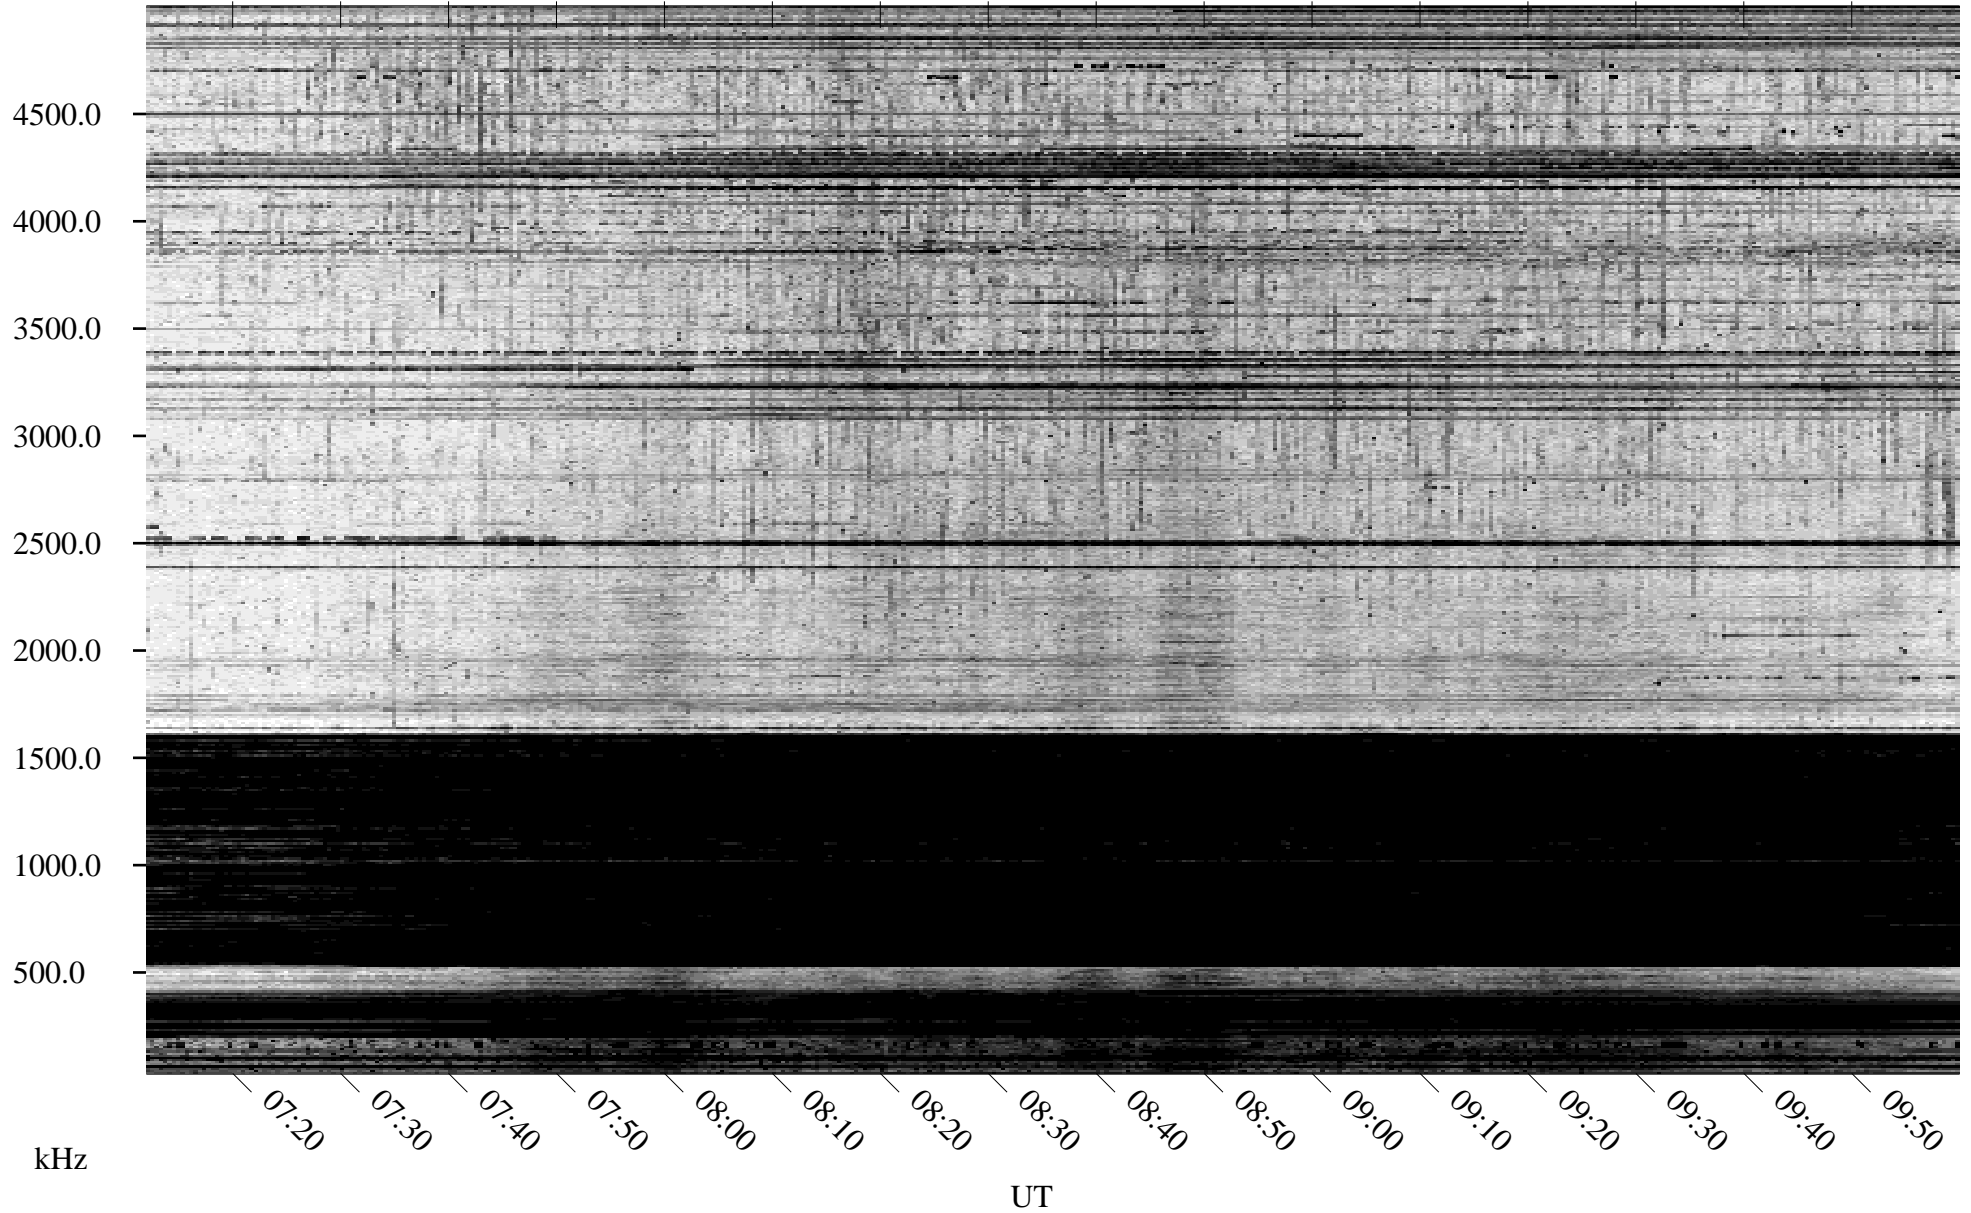

# 04/27/1996 Churchill, Manitoba

Linear Scale    Black = 161    White = 15

ch96117l.r00m max\_12

Page 4

# 04/27/1996 Churchill, Manitoba

Linear Scale    Black = 161    White = 15

ch96117l.r00m max\_12

Page 5