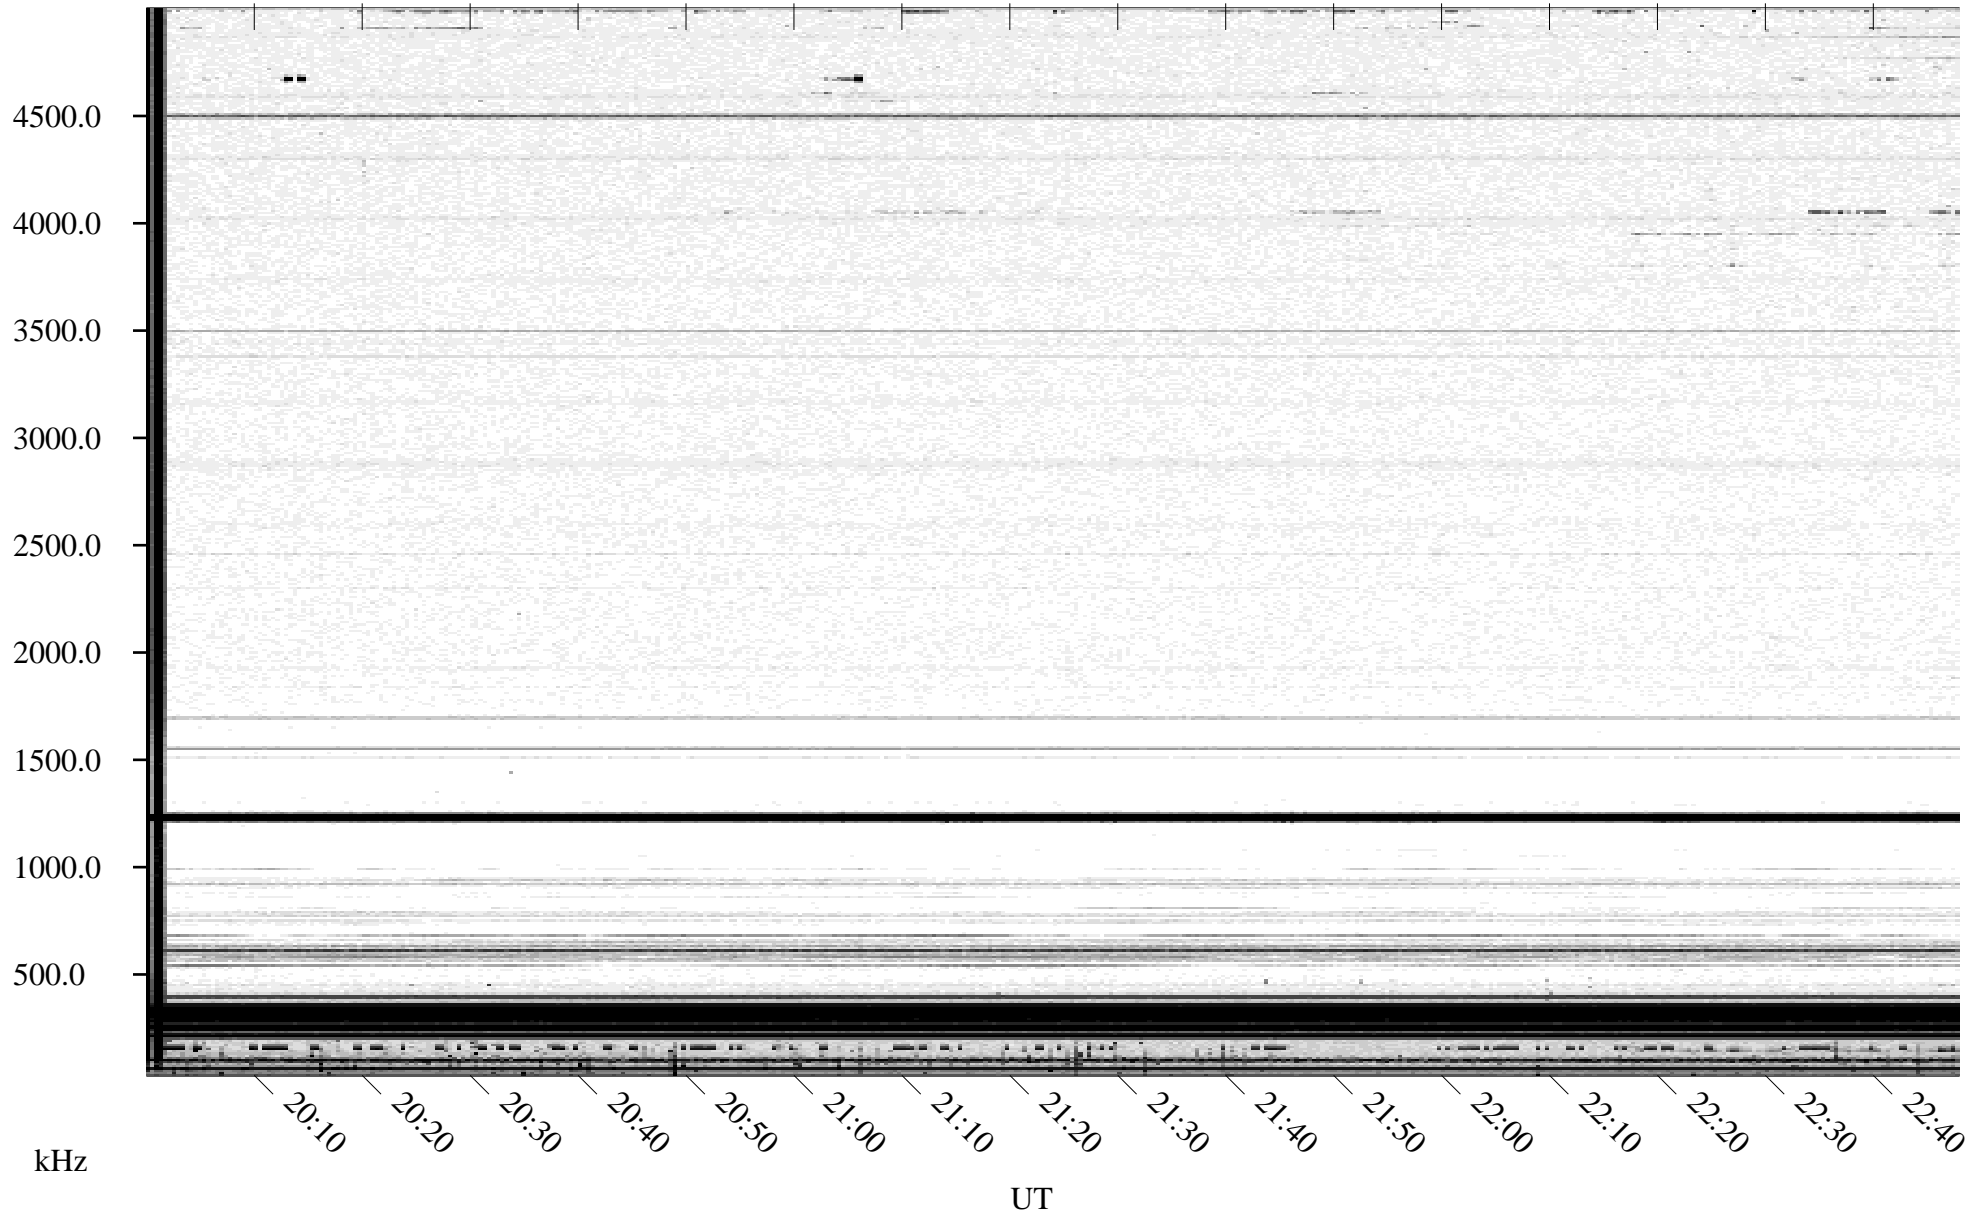

# 04/26/1996 Churchill, Manitoba

Linear Scale    Black = 161    White = 15

ch96117l.r00m max\_12

Page 1

# 04/26/1996 Churchill, Manitoba

Linear Scale    Black = 161    White = 15

ch96117l.r00m max\_12

Page 2

# 04/27/1996 Churchill, Manitoba

Linear Scale    Black = 161    White = 15

ch96117l.r00m max\_12

Page 3

# 04/27/1996 Churchill, Manitoba

Linear Scale    Black = 161    White = 15

ch96117l.r00m max\_12

Page 4