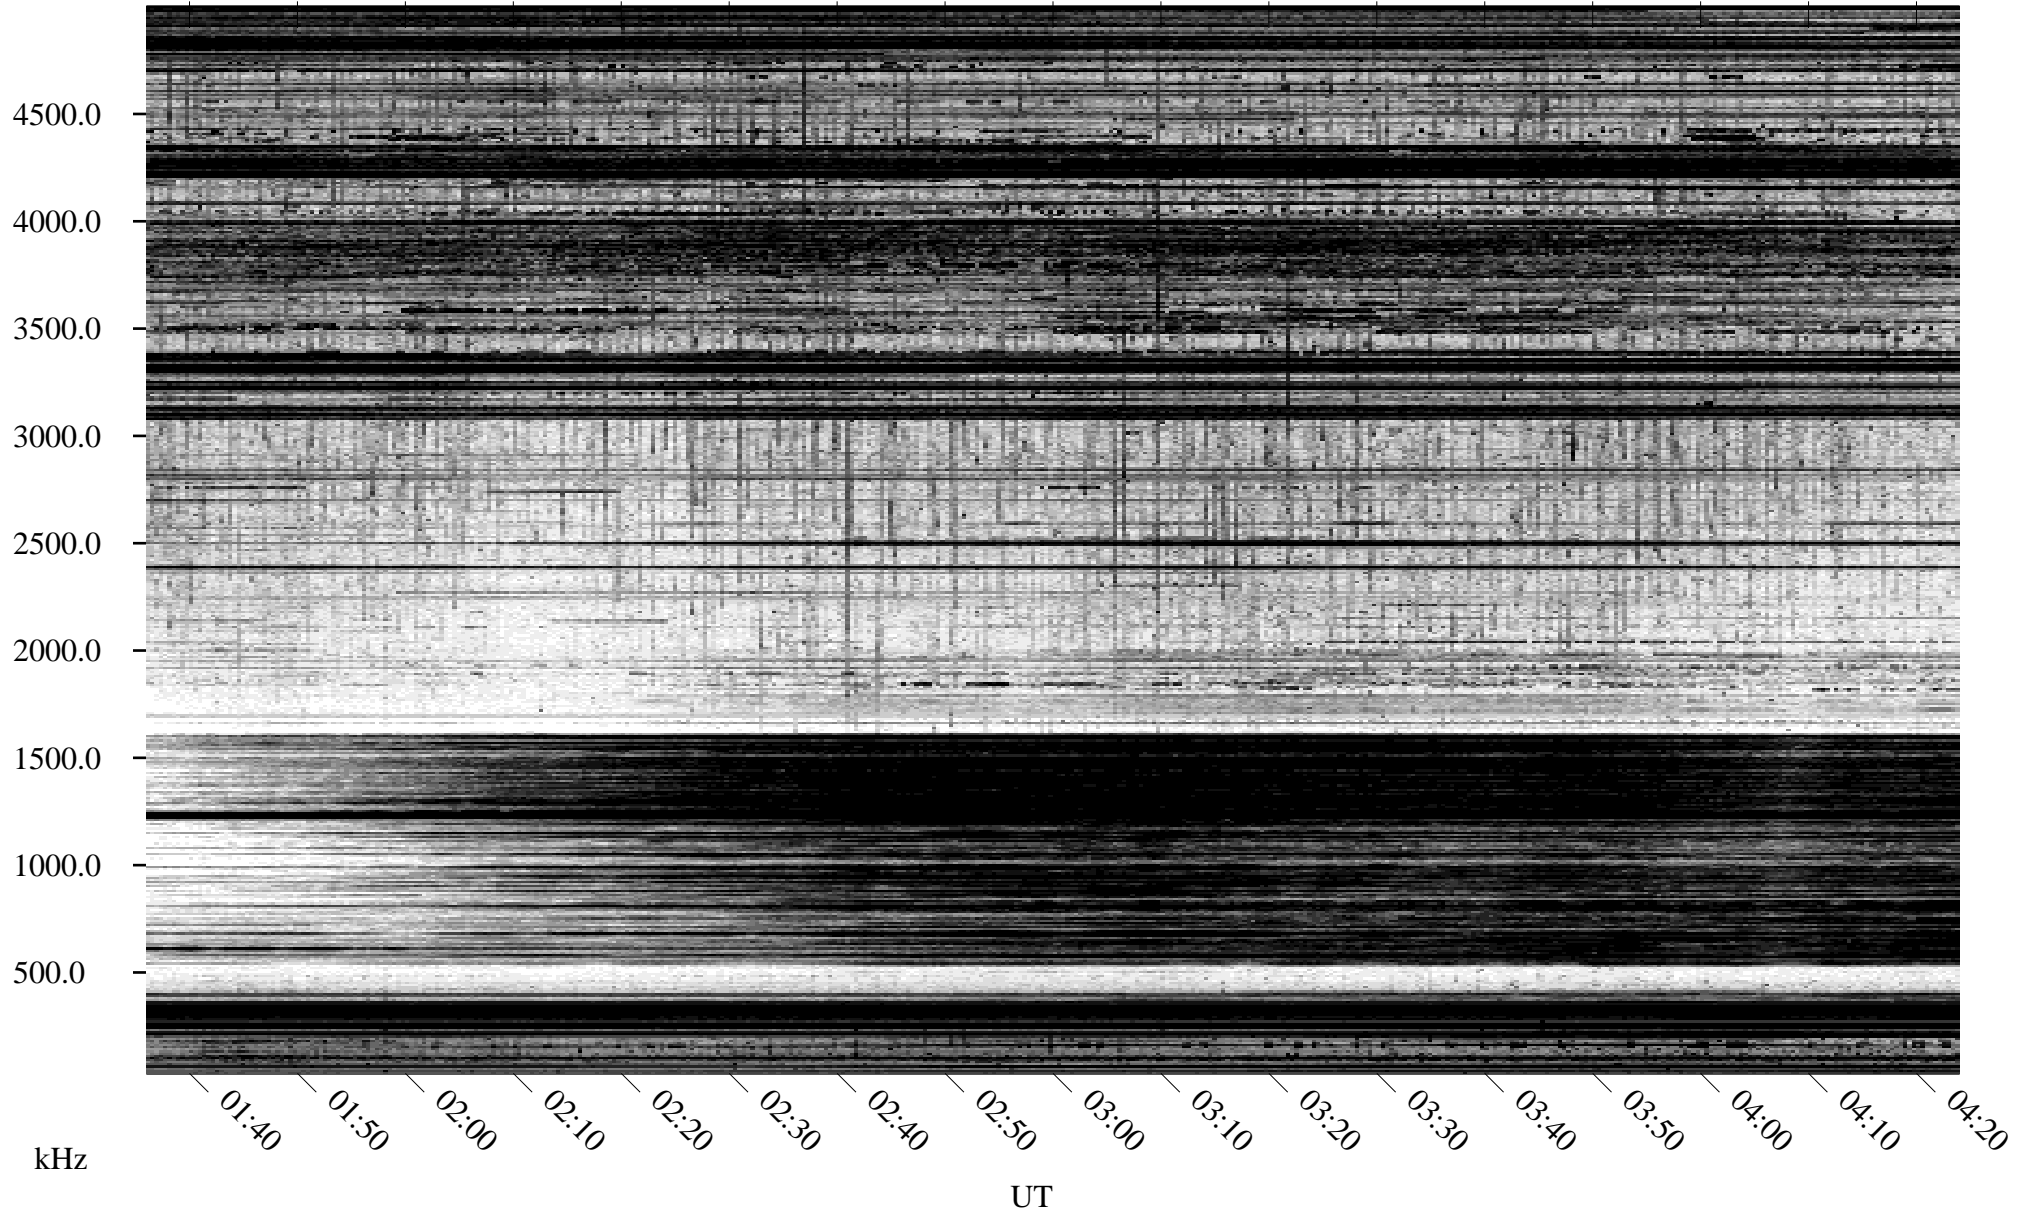

# 04/26/1996 Churchill, Manitoba

Linear Scale    Black = 161    White = 15

ch96117l.r00m max\_12

Page 1

# 04/26/1996 Churchill, Manitoba

Linear Scale    Black = 161    White = 15

ch96117l.r00m max\_12

Page 2

# 04/27/1996 Churchill, Manitoba

Linear Scale    Black = 161    White = 15

ch96117l.r00m max\_12

Page 3

# 04/27/1996 Churchill, Manitoba

Linear Scale    Black = 161    White = 15

ch96117l.r00m max\_12

Page 4