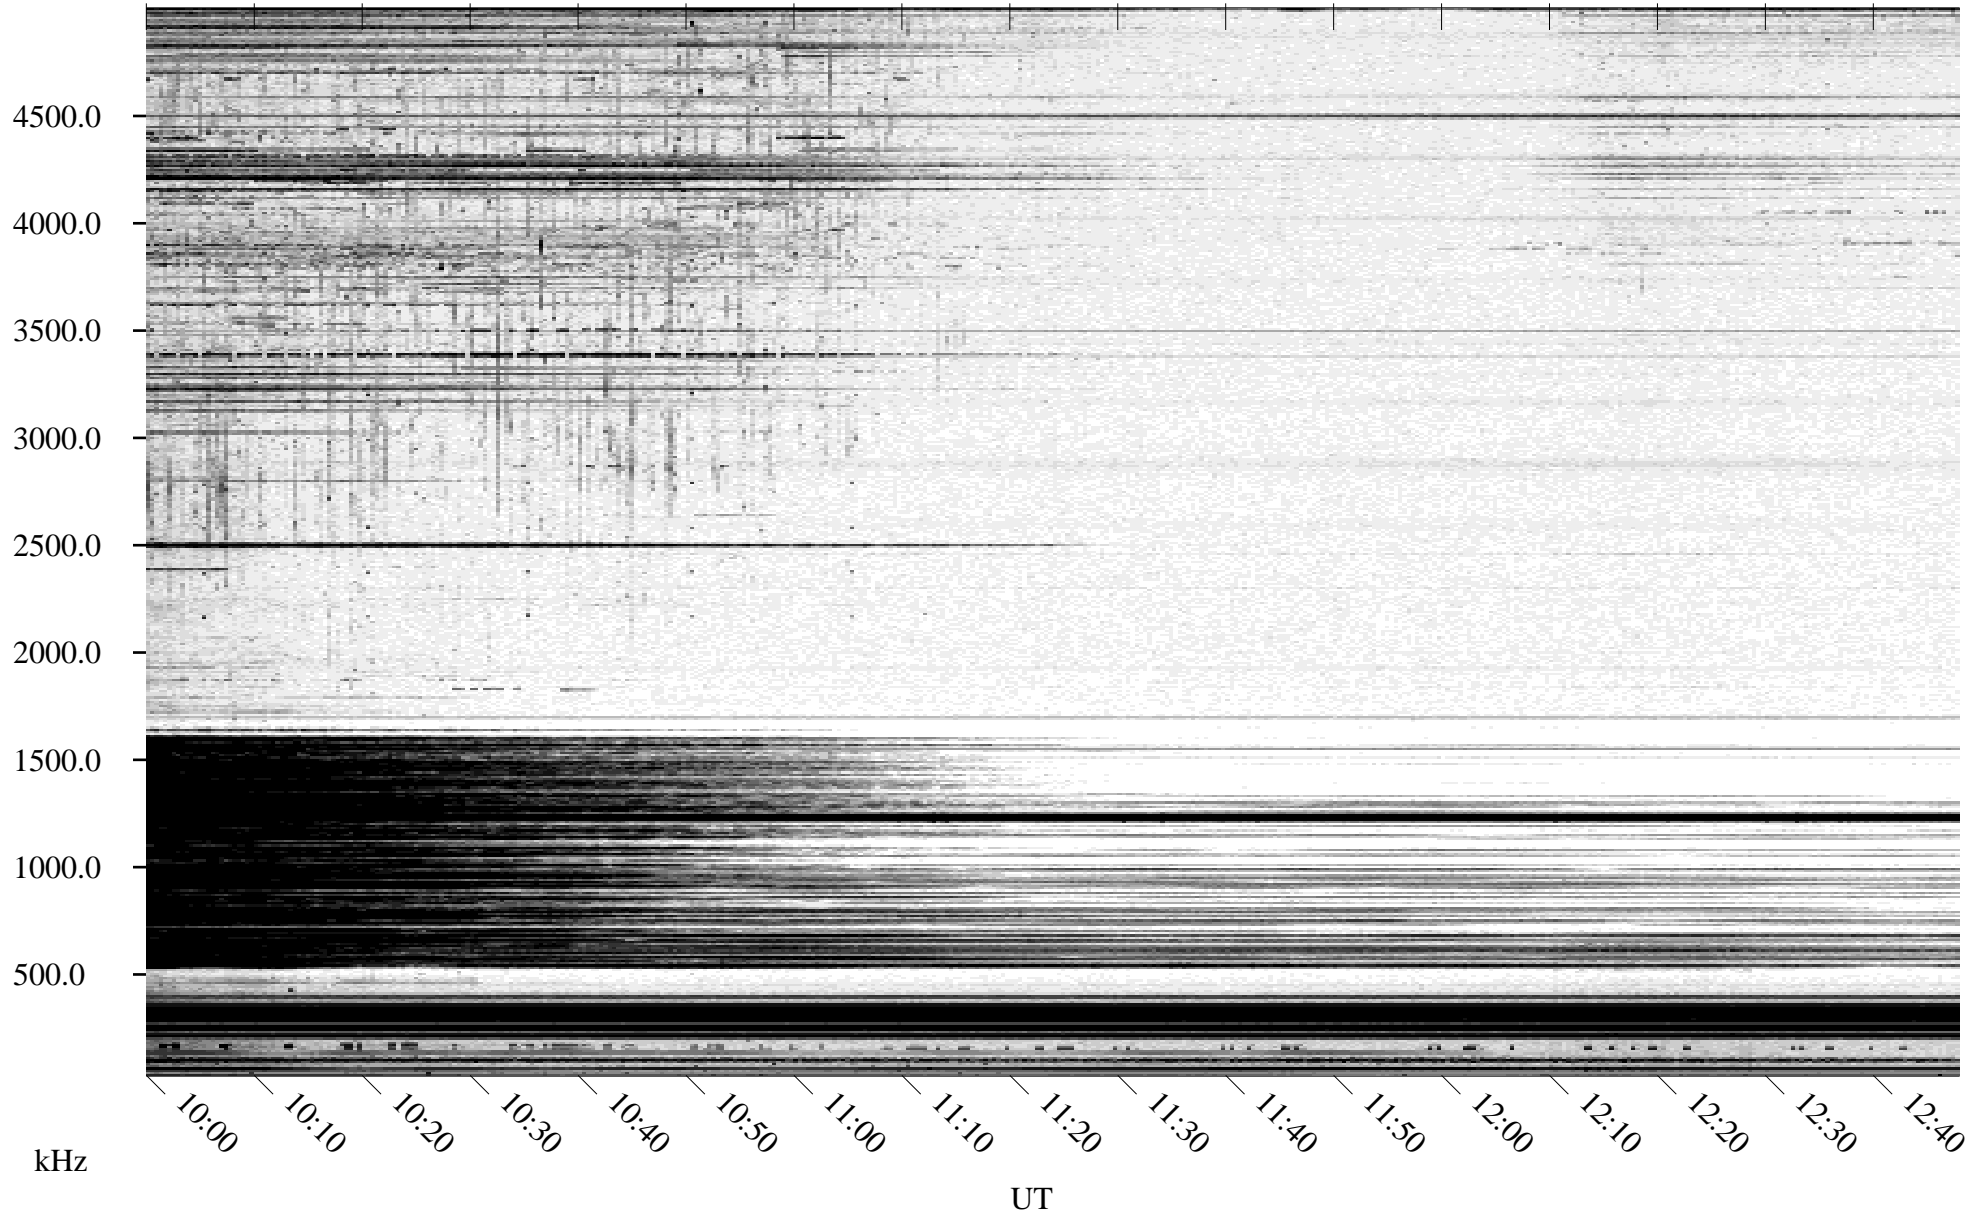

# 04/27/1996 Churchill, Manitoba

Linear Scale    Black = 161    White = 15

ch96117l.r00m max\_12

Page 4

# 04/27/1996 Churchill, Manitoba

Linear Scale    Black = 161    White = 15

ch96117l.r00m max\_12

Page 5

# 04/27/1996 Churchill, Manitoba

Linear Scale    Black = 161    White = 15

ch96117l.r00m max\_12

Page 6

# 04/27/1996 Churchill, Manitoba

Linear Scale    Black = 161    White = 15

ch96117l.r00m max\_12

Page 7