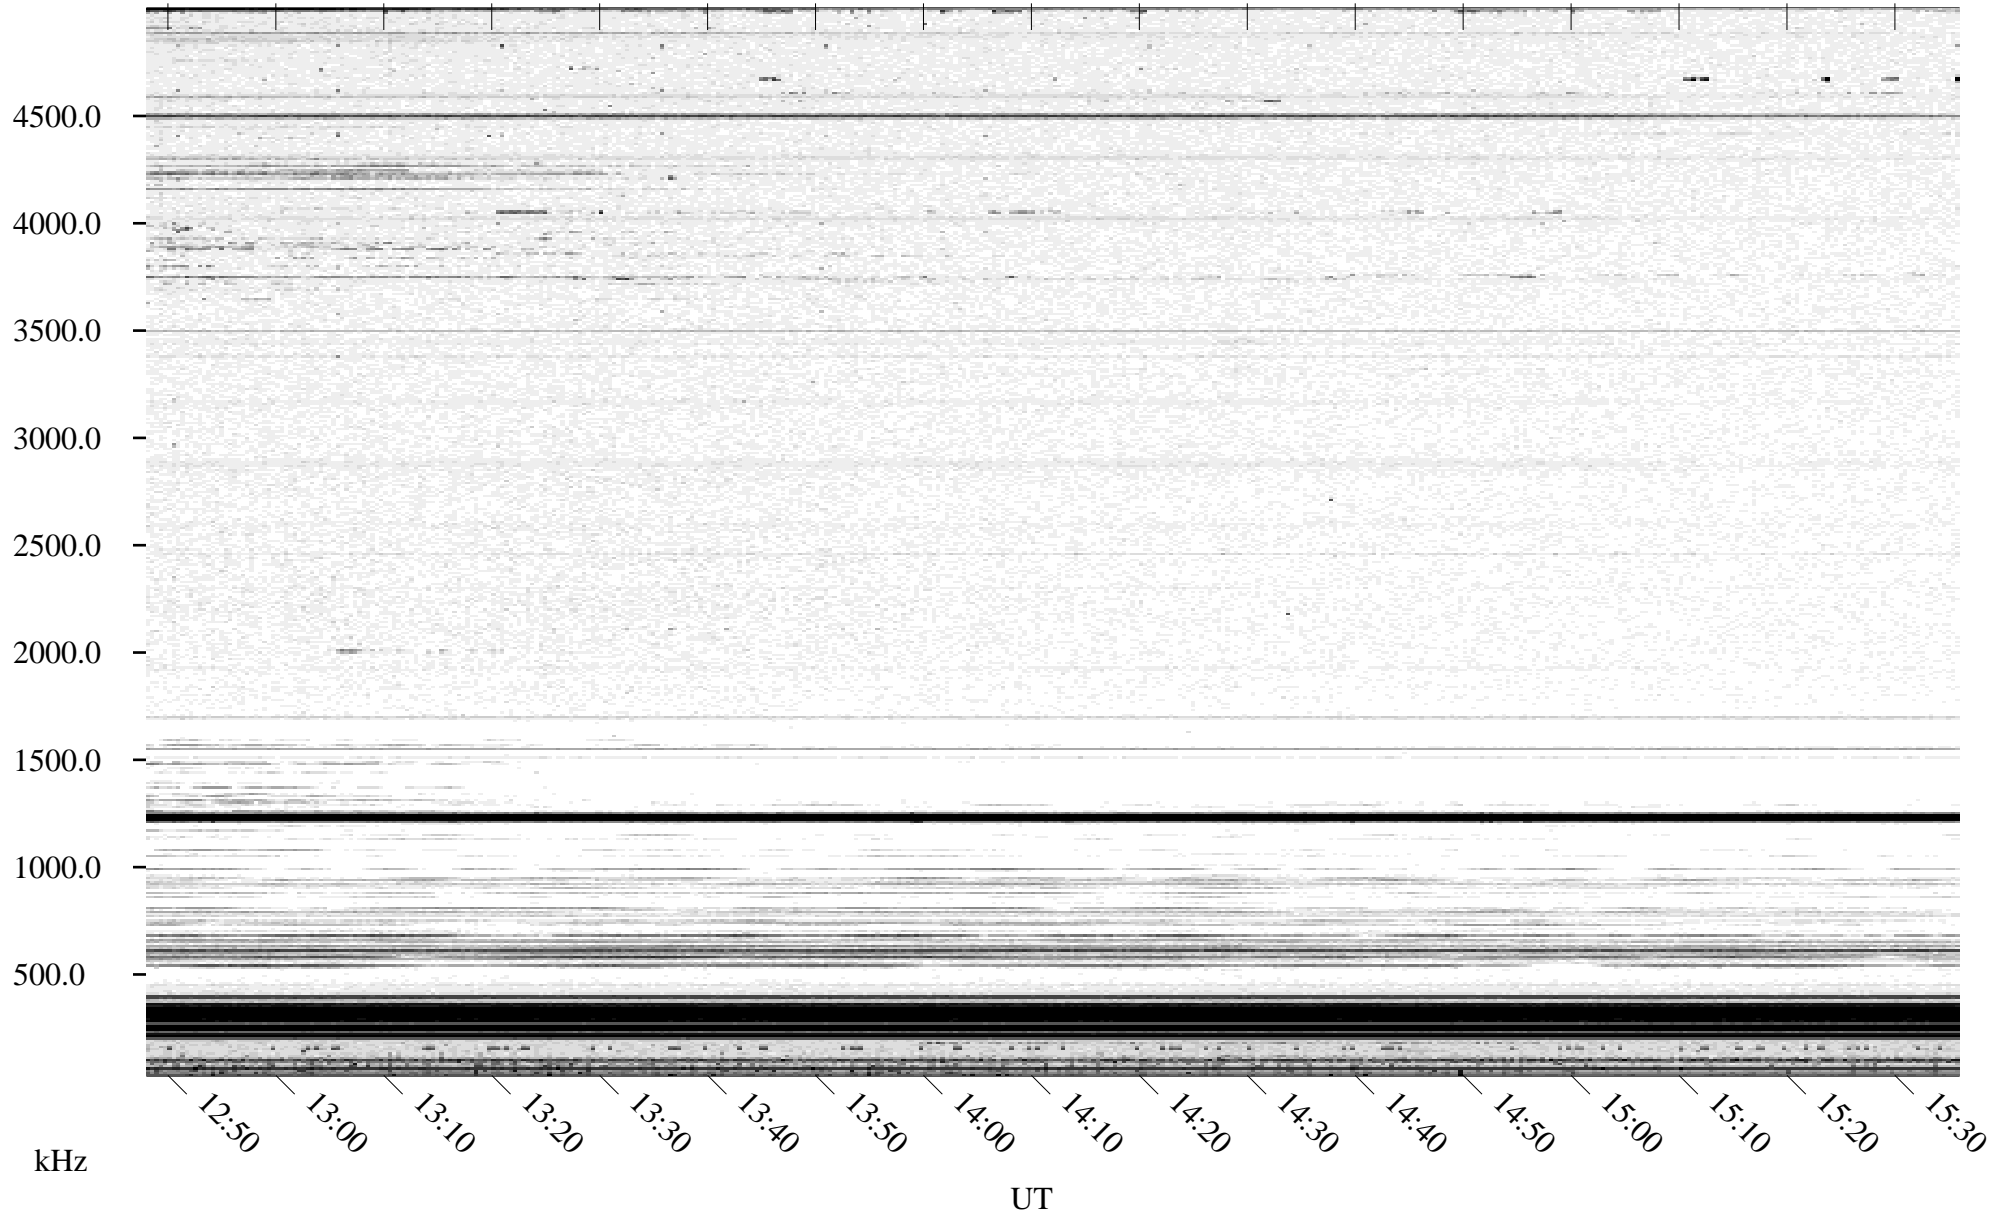

04/27/1996 Churchill, Manitoba

Linear Scale Black = 161 White = 15

ch96118l.r00m max_12

Page 1

04/27/1996 Churchill, Manitoba

Linear Scale Black = 161 White = 15

ch96118l.r00m max_12

04/28/1996 Churchill, Manitoba

Linear Scale Black = 161 White = 15

ch96118l.r00m max_12

Page 3

04/28/1996 Churchill, Manitoba

Linear Scale Black = 161 White = 15

ch96118l.r00m max_12

Page 4

04/28/1996 Churchill, Manitoba

Linear Scale Black = 161 White = 15

ch96118l.r00m max_12

Page 5

04/28/1996 Churchill, Manitoba

Linear Scale Black = 161 White = 15

ch96118l.r00m max_12

Page 6

04/28/1996 Churchill, Manitoba

Linear Scale Black = 161 White = 15

ch96118l.r00m max_12

Page 7

04/28/1996 Churchill, Manitoba

Linear Scale Black = 161 White = 15

ch96118l.r00m max_12

Page 8