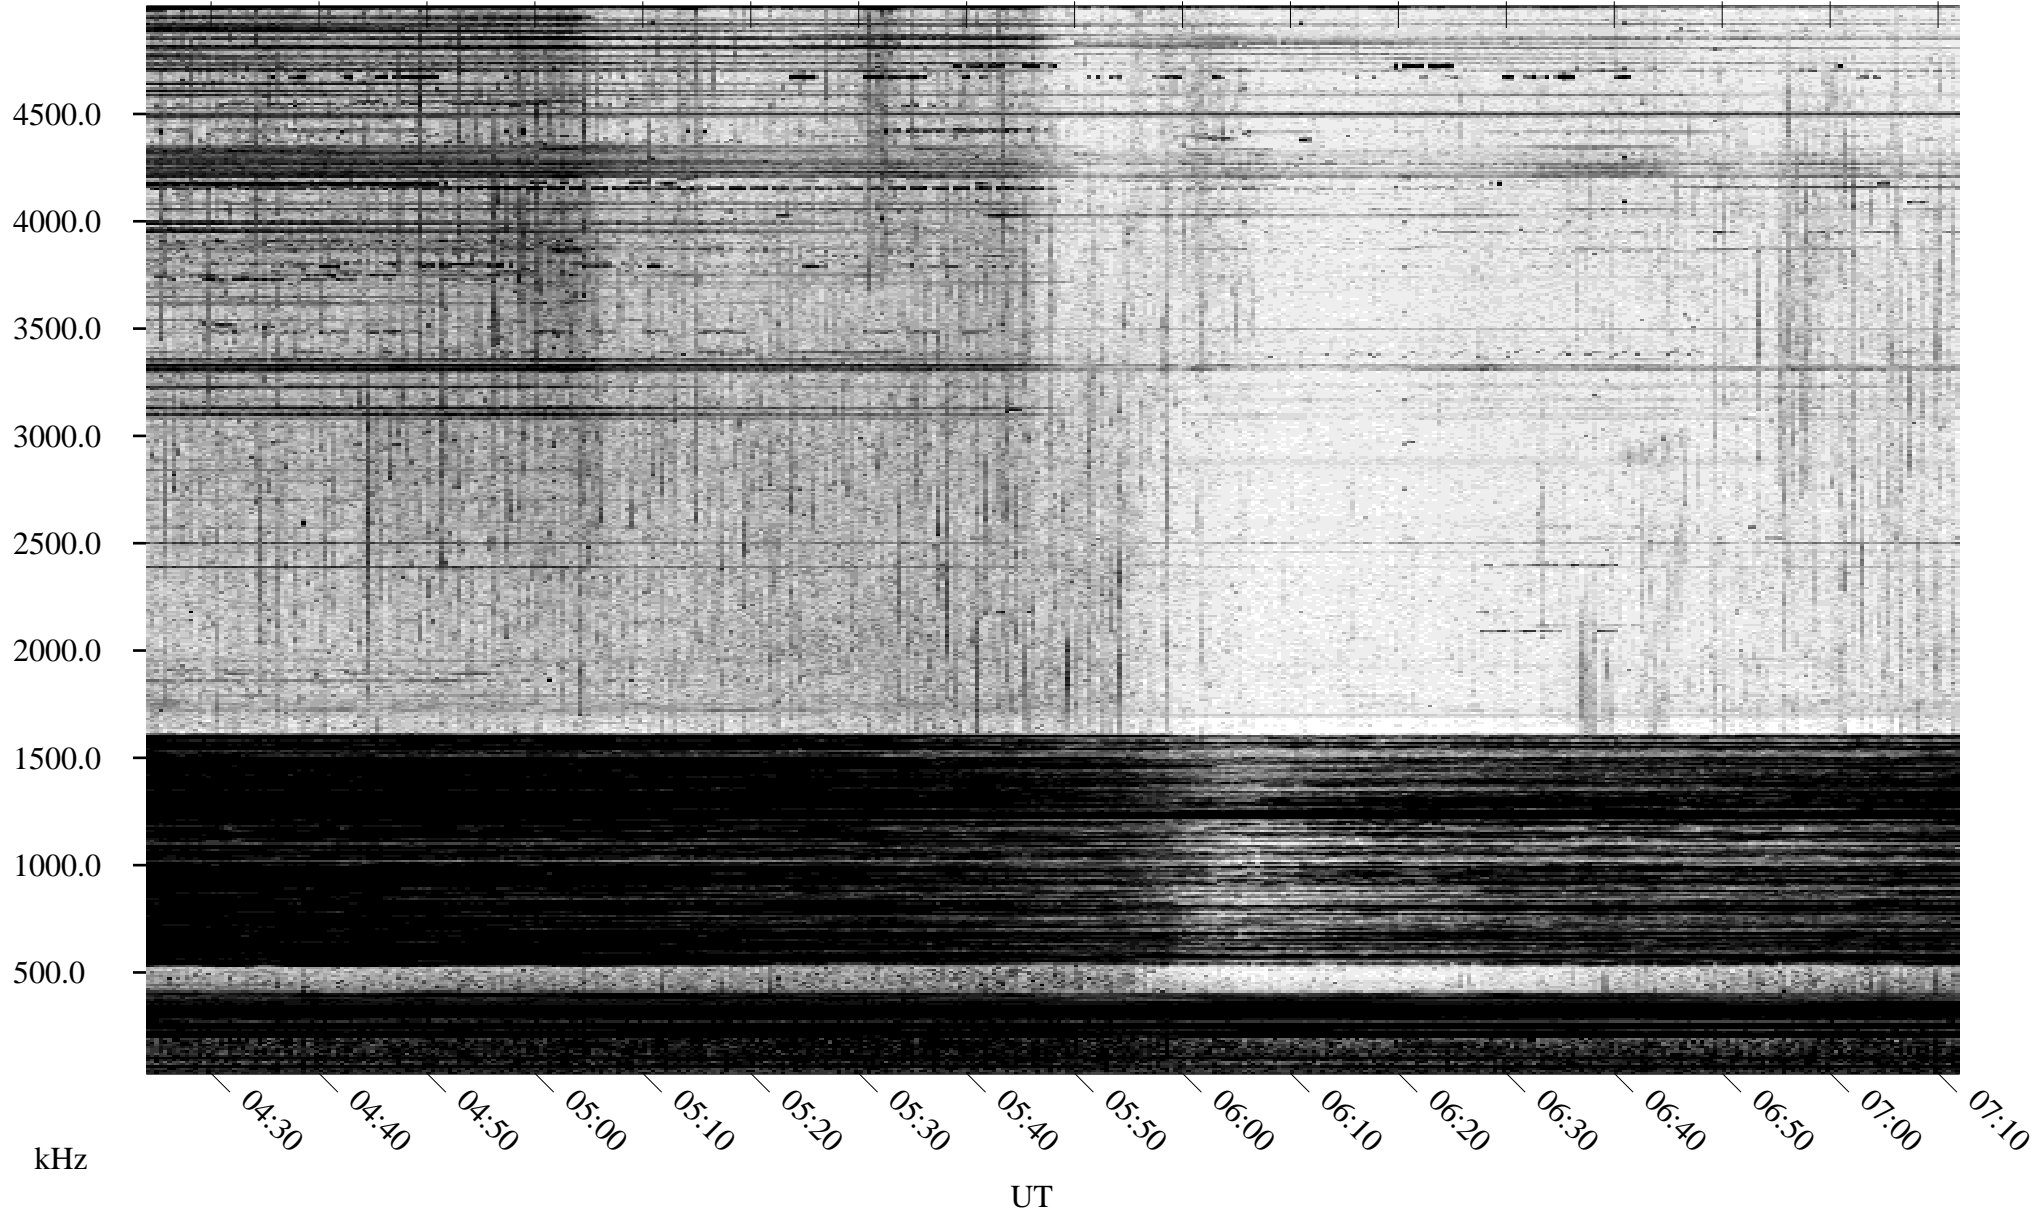

04/27/1996 Churchill, Manitoba

Linear Scale Black = 161 White = 15

ch96118l.r00m max_12

Page 1

04/27/1996 Churchill, Manitoba

Linear Scale Black = 161 White = 15

ch96118l.r00m max_12

04/28/1996 Churchill, Manitoba

Linear Scale Black = 161 White = 15

ch96118l.r00m max_12

Page 3

04/28/1996 Churchill, Manitoba

Linear Scale Black = 161 White = 15

ch96118l.r00m max_12

Page 4

04/28/1996 Churchill, Manitoba

Linear Scale Black = 161 White = 15

ch96118l.r00m max_12

Page 5

04/28/1996 Churchill, Manitoba

Linear Scale Black = 161 White = 15

ch96118l.r00m max_12

Page 6

04/28/1996 Churchill, Manitoba

Linear Scale Black = 161 White = 15

ch96118l.r00m max_12

Page 7

04/28/1996 Churchill, Manitoba

Linear Scale Black = 161 White = 15

ch96118l.r00m max_12

Page 8