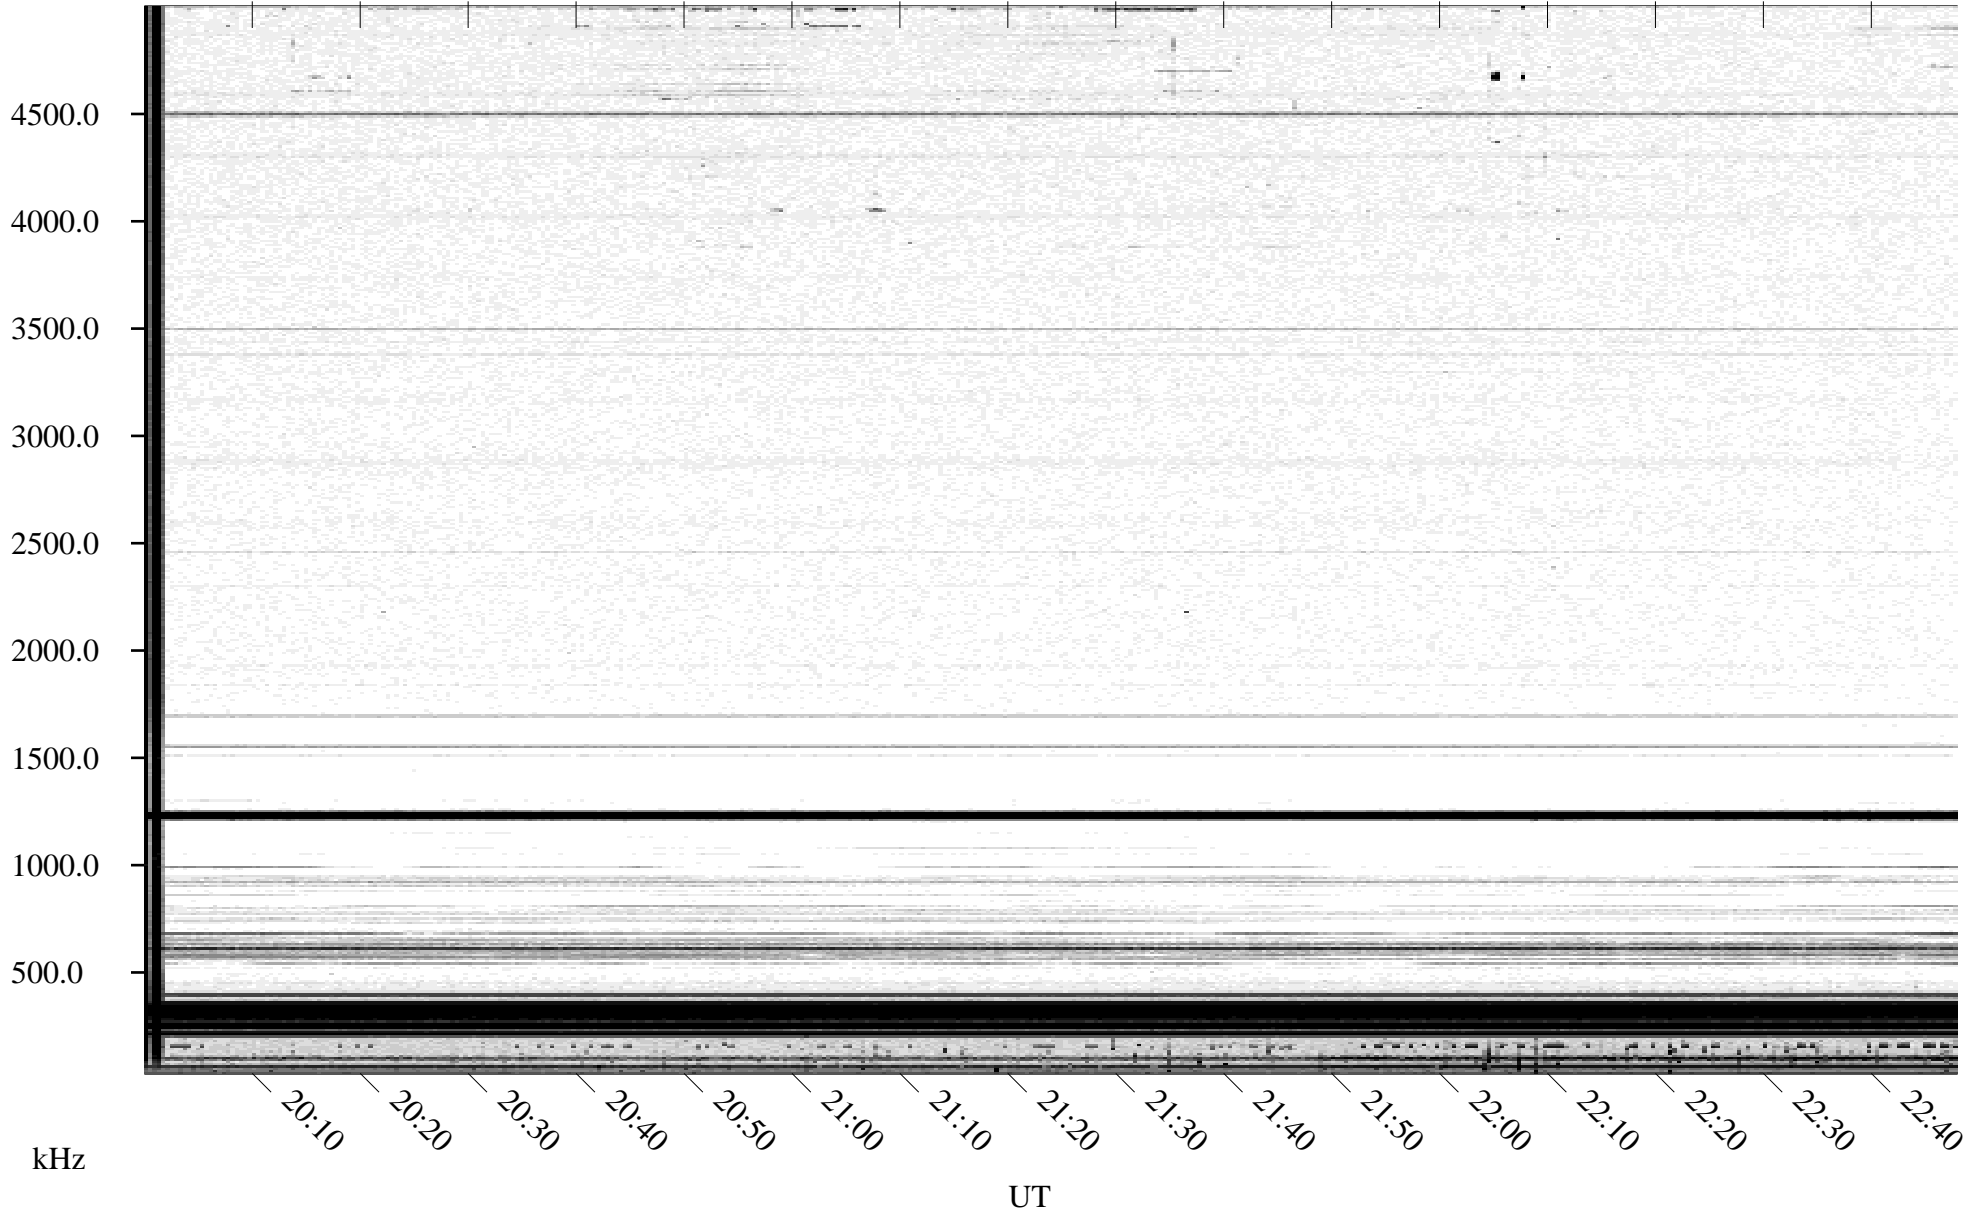

04/27/1996 Churchill, Manitoba

Linear Scale Black = 161 White = 15

ch96118l.r00m max_12

Page 1

04/27/1996 Churchill, Manitoba

Linear Scale Black = 161 White = 15

ch96118l.r00m max_12

04/28/1996 Churchill, Manitoba

Linear Scale Black = 161 White = 15

ch96118l.r00m max_12

Page 3

04/28/1996 Churchill, Manitoba

Linear Scale Black = 161 White = 15

ch96118l.r00m max_12

Page 4

04/28/1996 Churchill, Manitoba

Linear Scale Black = 161 White = 15

ch96118l.r00m max_12

Page 5

04/28/1996 Churchill, Manitoba

Linear Scale Black = 161 White = 15

ch96118l.r00m max_12

Page 6

04/28/1996 Churchill, Manitoba

Linear Scale Black = 161 White = 15

ch96118l.r00m max_12

Page 7

04/28/1996 Churchill, Manitoba

Linear Scale Black = 161 White = 15

ch96118l.r00m max_12

Page 8