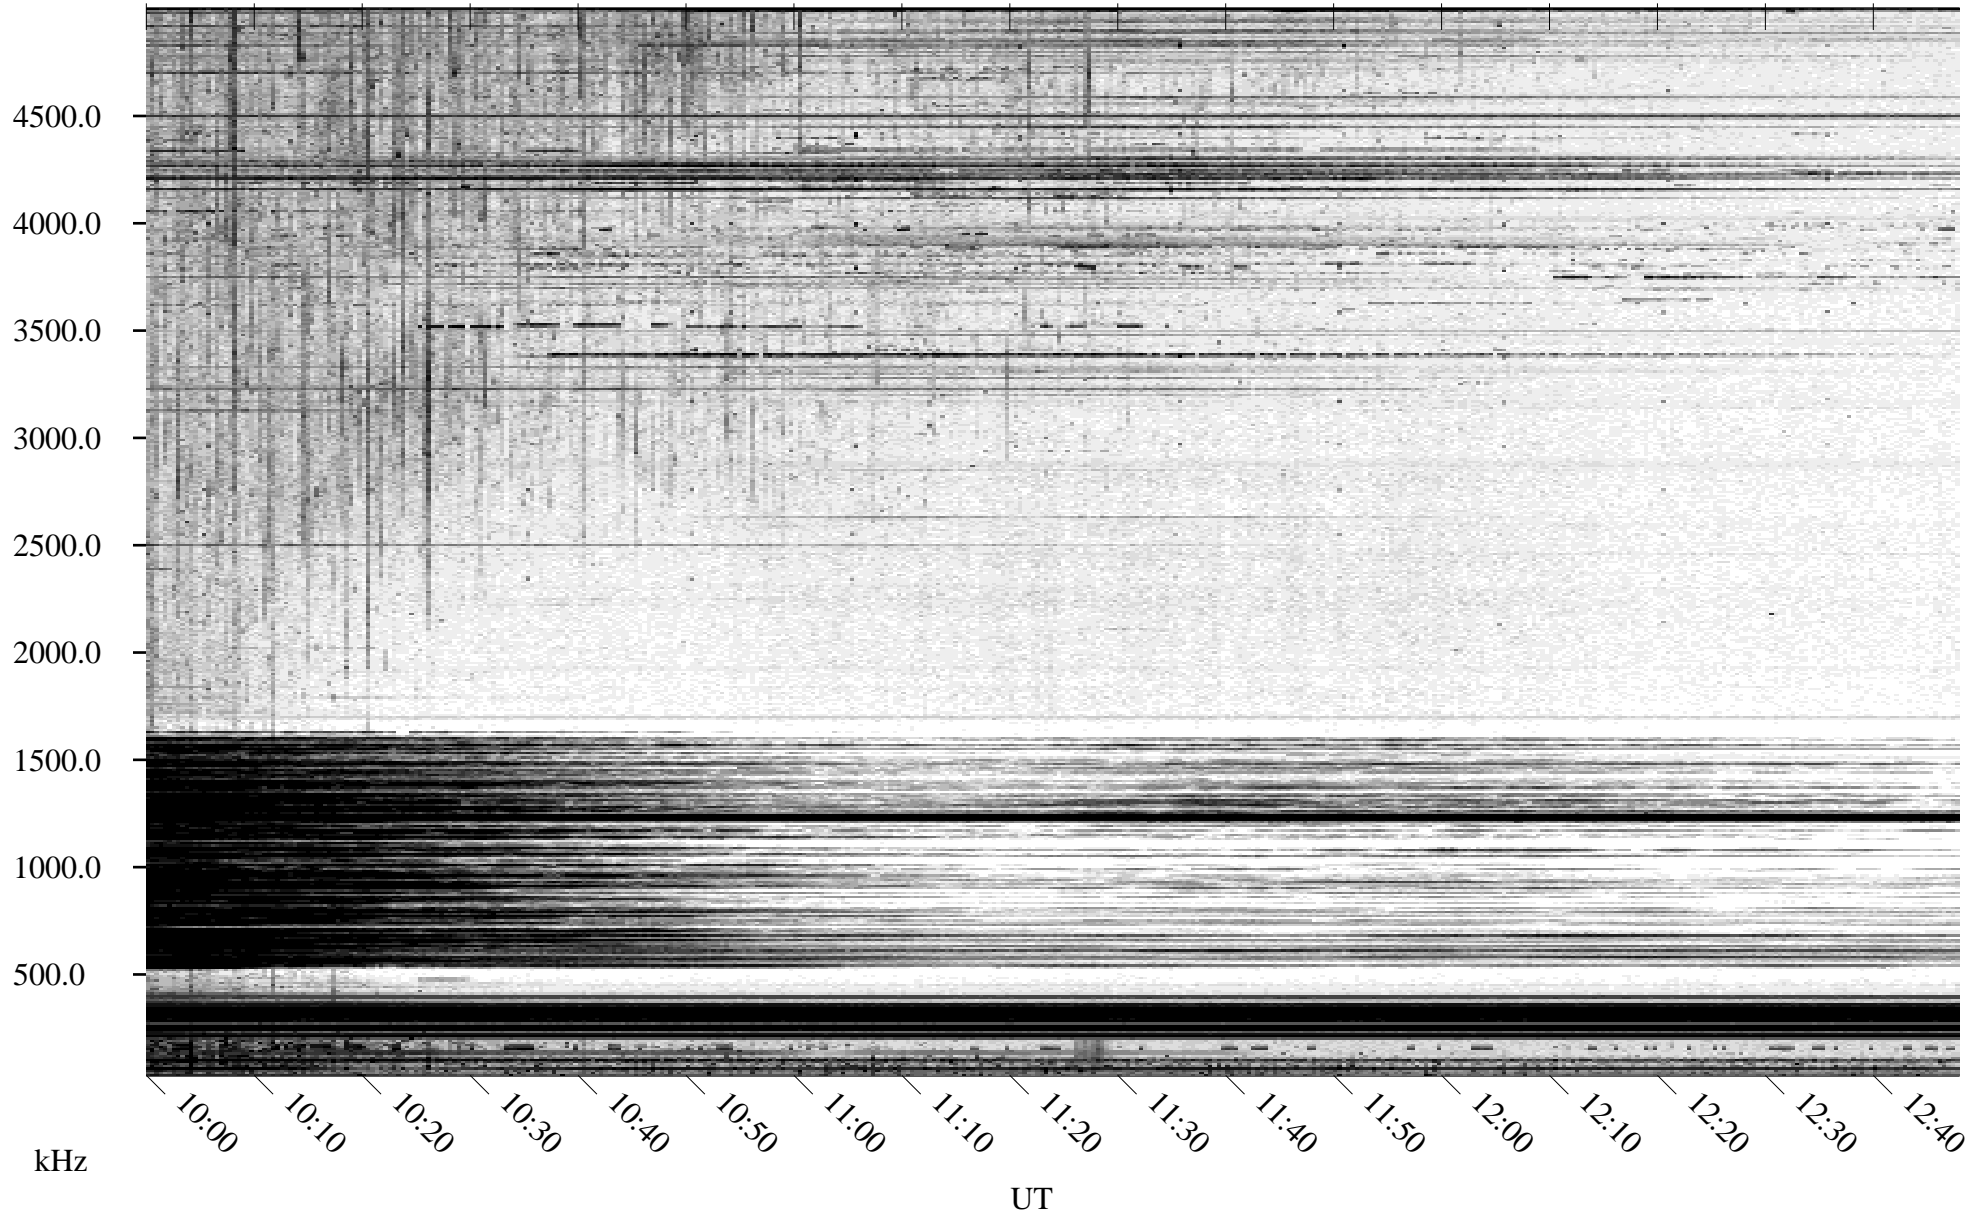

04/27/1996 Churchill, Manitoba

Linear Scale Black = 161 White = 15

ch96118l.r00m max_12

Page 1

04/27/1996 Churchill, Manitoba

Linear Scale Black = 161 White = 15

ch96118l.r00m max_12

04/28/1996 Churchill, Manitoba

Linear Scale Black = 161 White = 15

ch96118l.r00m max_12

Page 3

04/28/1996 Churchill, Manitoba

Linear Scale Black = 161 White = 15

ch96118l.r00m max_12

Page 4

04/28/1996 Churchill, Manitoba

Linear Scale Black = 161 White = 15

ch96118l.r00m max_12

Page 5

04/28/1996 Churchill, Manitoba

Linear Scale Black = 161 White = 15

ch96118l.r00m max_12

Page 6

04/28/1996 Churchill, Manitoba

Linear Scale Black = 161 White = 15

ch96118l.r00m max_12

Page 7

04/28/1996 Churchill, Manitoba

Linear Scale Black = 161 White = 15

ch96118l.r00m max_12

Page 8