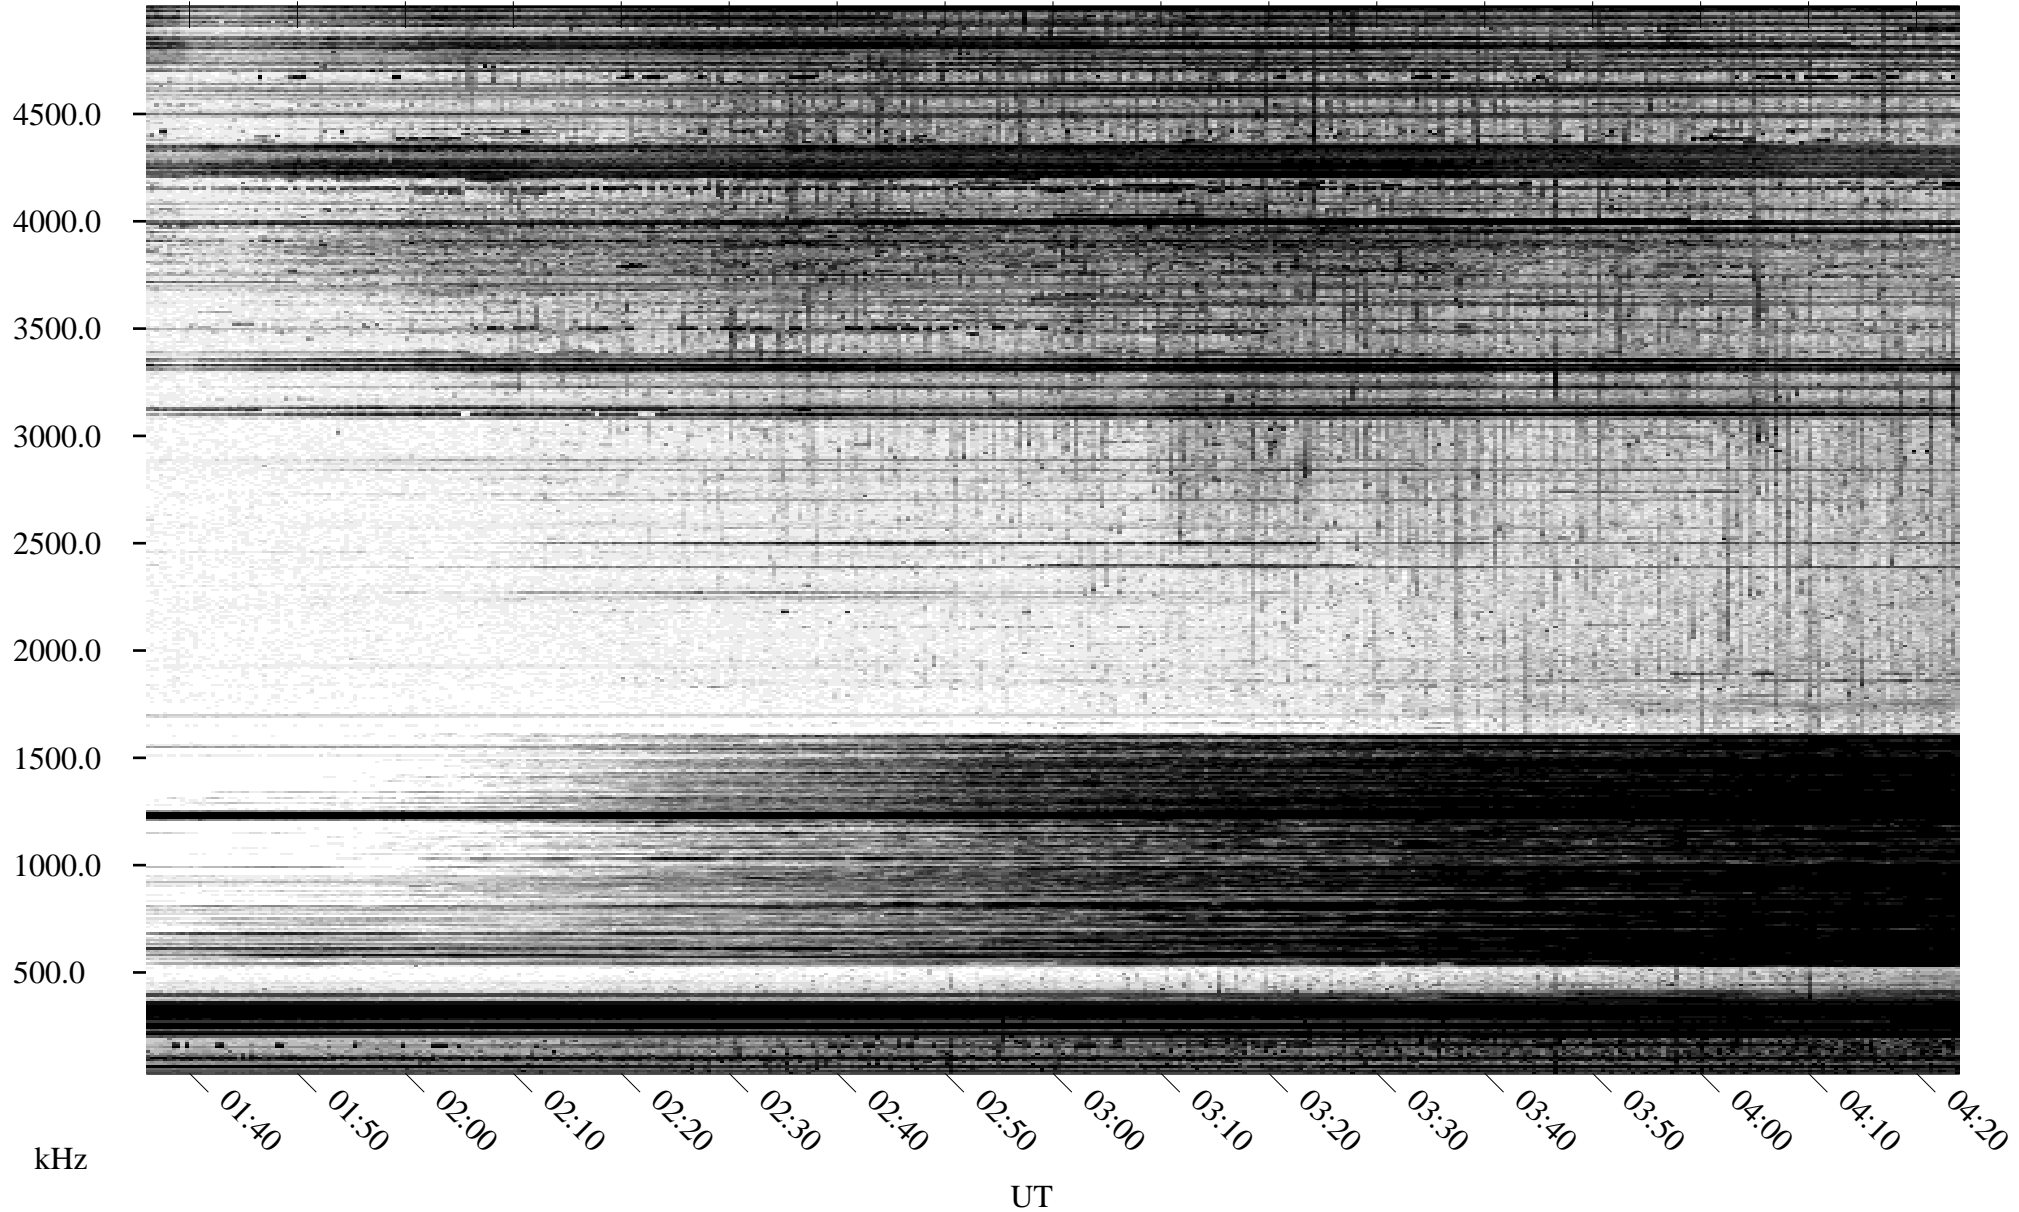

04/27/1996 Churchill, Manitoba

Linear Scale Black = 161 White = 15

ch96118l.r00m max_12

Page 1

04/27/1996 Churchill, Manitoba

Linear Scale Black = 161 White = 15

ch96118l.r00m max_12

04/28/1996 Churchill, Manitoba

Linear Scale Black = 161 White = 15

ch96118l.r00m max_12

Page 3

04/28/1996 Churchill, Manitoba

Linear Scale Black = 161 White = 15

ch96118l.r00m max_12

Page 4

04/28/1996 Churchill, Manitoba

Linear Scale Black = 161 White = 15

ch96118l.r00m max_12

Page 5

04/28/1996 Churchill, Manitoba

Linear Scale Black = 161 White = 15

ch96118l.r00m max_12

Page 6

04/28/1996 Churchill, Manitoba

Linear Scale Black = 161 White = 15

ch96118l.r00m max_12

Page 7

04/28/1996 Churchill, Manitoba

Linear Scale Black = 161 White = 15

ch96118l.r00m max_12

Page 8