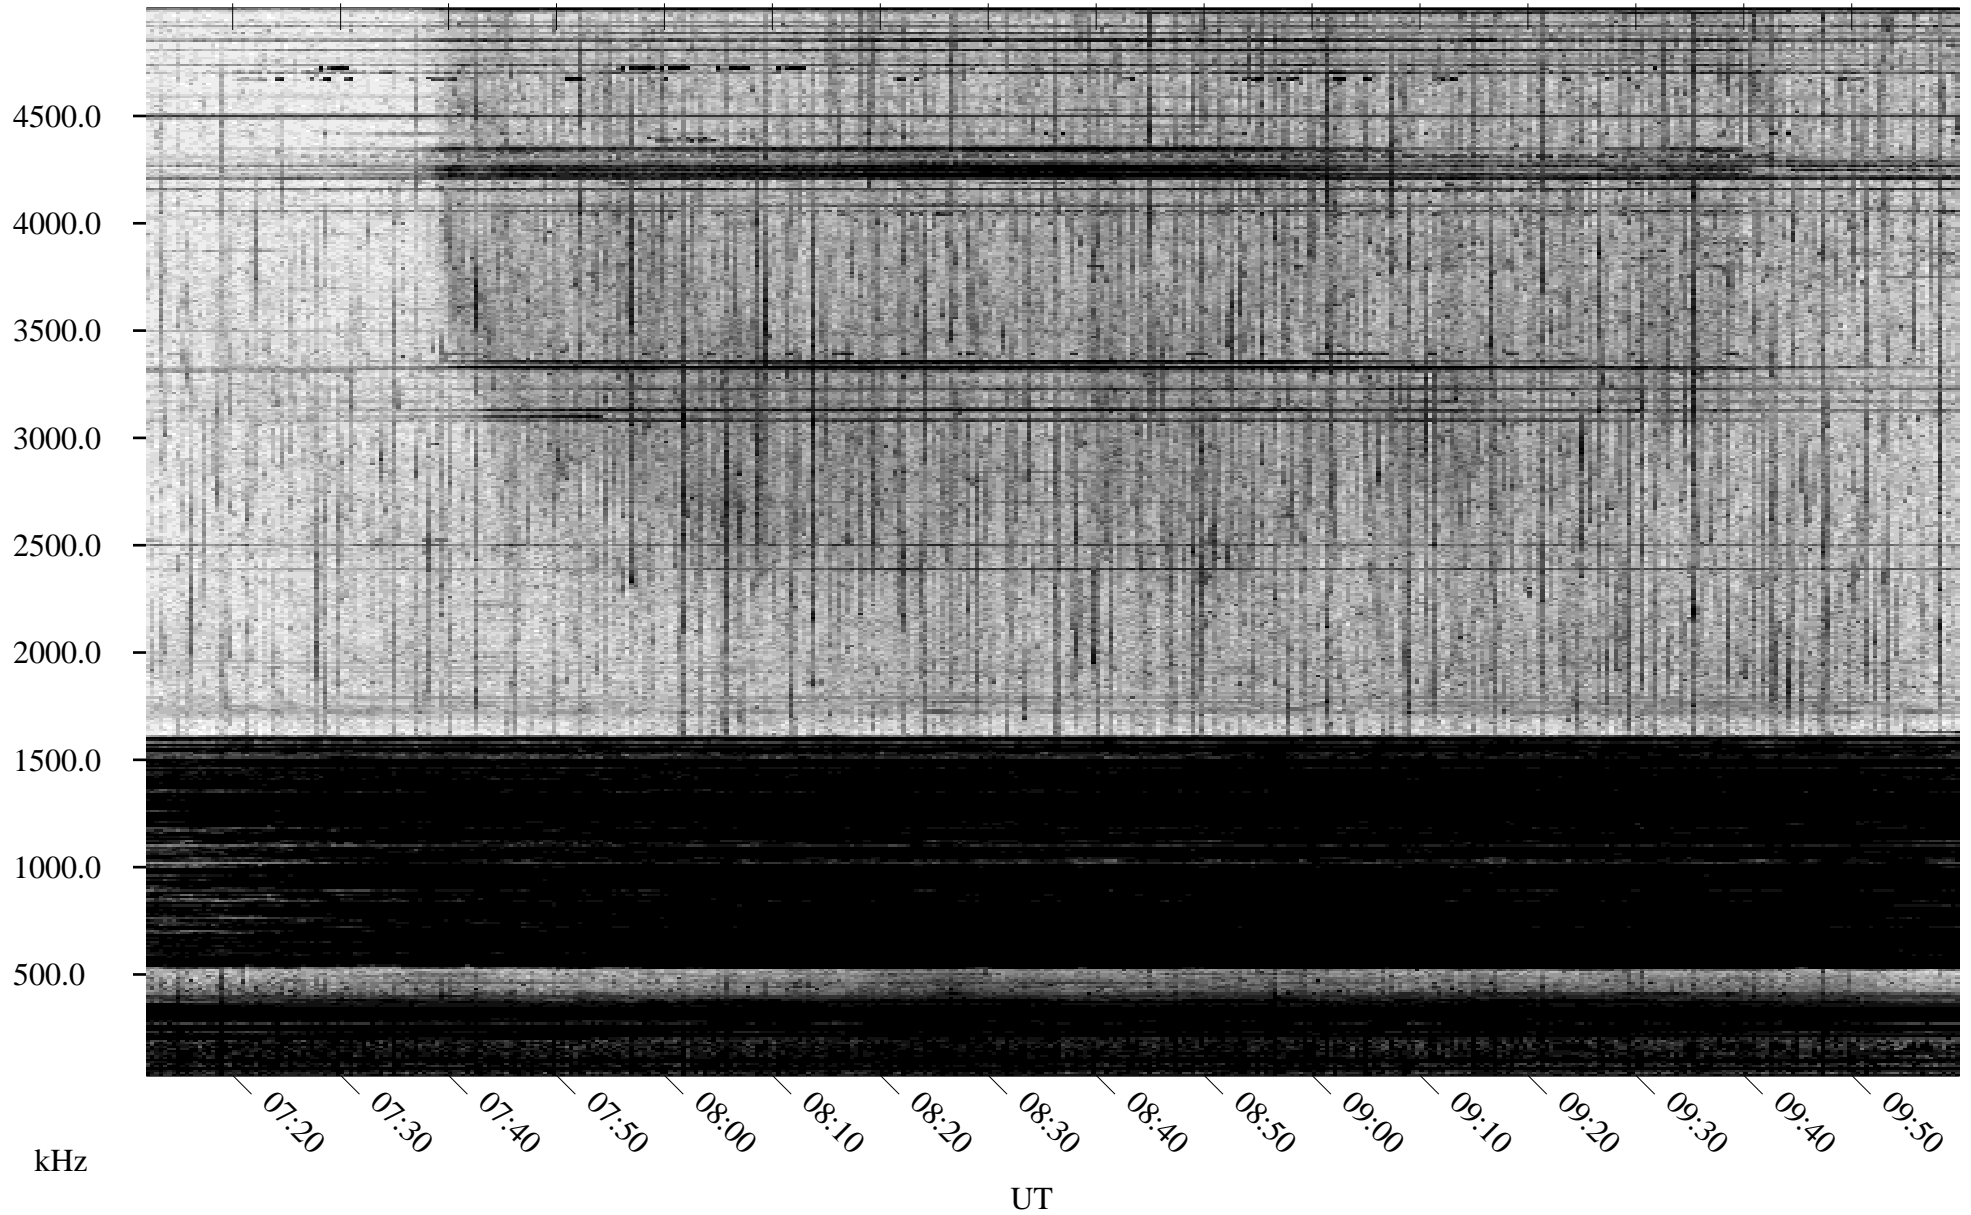

04/27/1996 Churchill, Manitoba

Linear Scale Black = 161 White = 15

ch96118l.r00m max_12

Page 1

04/27/1996 Churchill, Manitoba

Linear Scale Black = 161 White = 15

ch96118l.r00m max_12

04/28/1996 Churchill, Manitoba

Linear Scale Black = 161 White = 15

ch96118l.r00m max_12

Page 3

04/28/1996 Churchill, Manitoba

Linear Scale Black = 161 White = 15

ch96118l.r00m max_12

Page 4

04/28/1996 Churchill, Manitoba

Linear Scale Black = 161 White = 15

ch96118l.r00m max_12

Page 5

04/28/1996 Churchill, Manitoba

Linear Scale Black = 161 White = 15

ch96118l.r00m max_12

Page 6

04/28/1996 Churchill, Manitoba

Linear Scale Black = 161 White = 15

ch96118l.r00m max_12

Page 7

04/28/1996 Churchill, Manitoba

Linear Scale Black = 161 White = 15

ch96118l.r00m max_12

Page 8