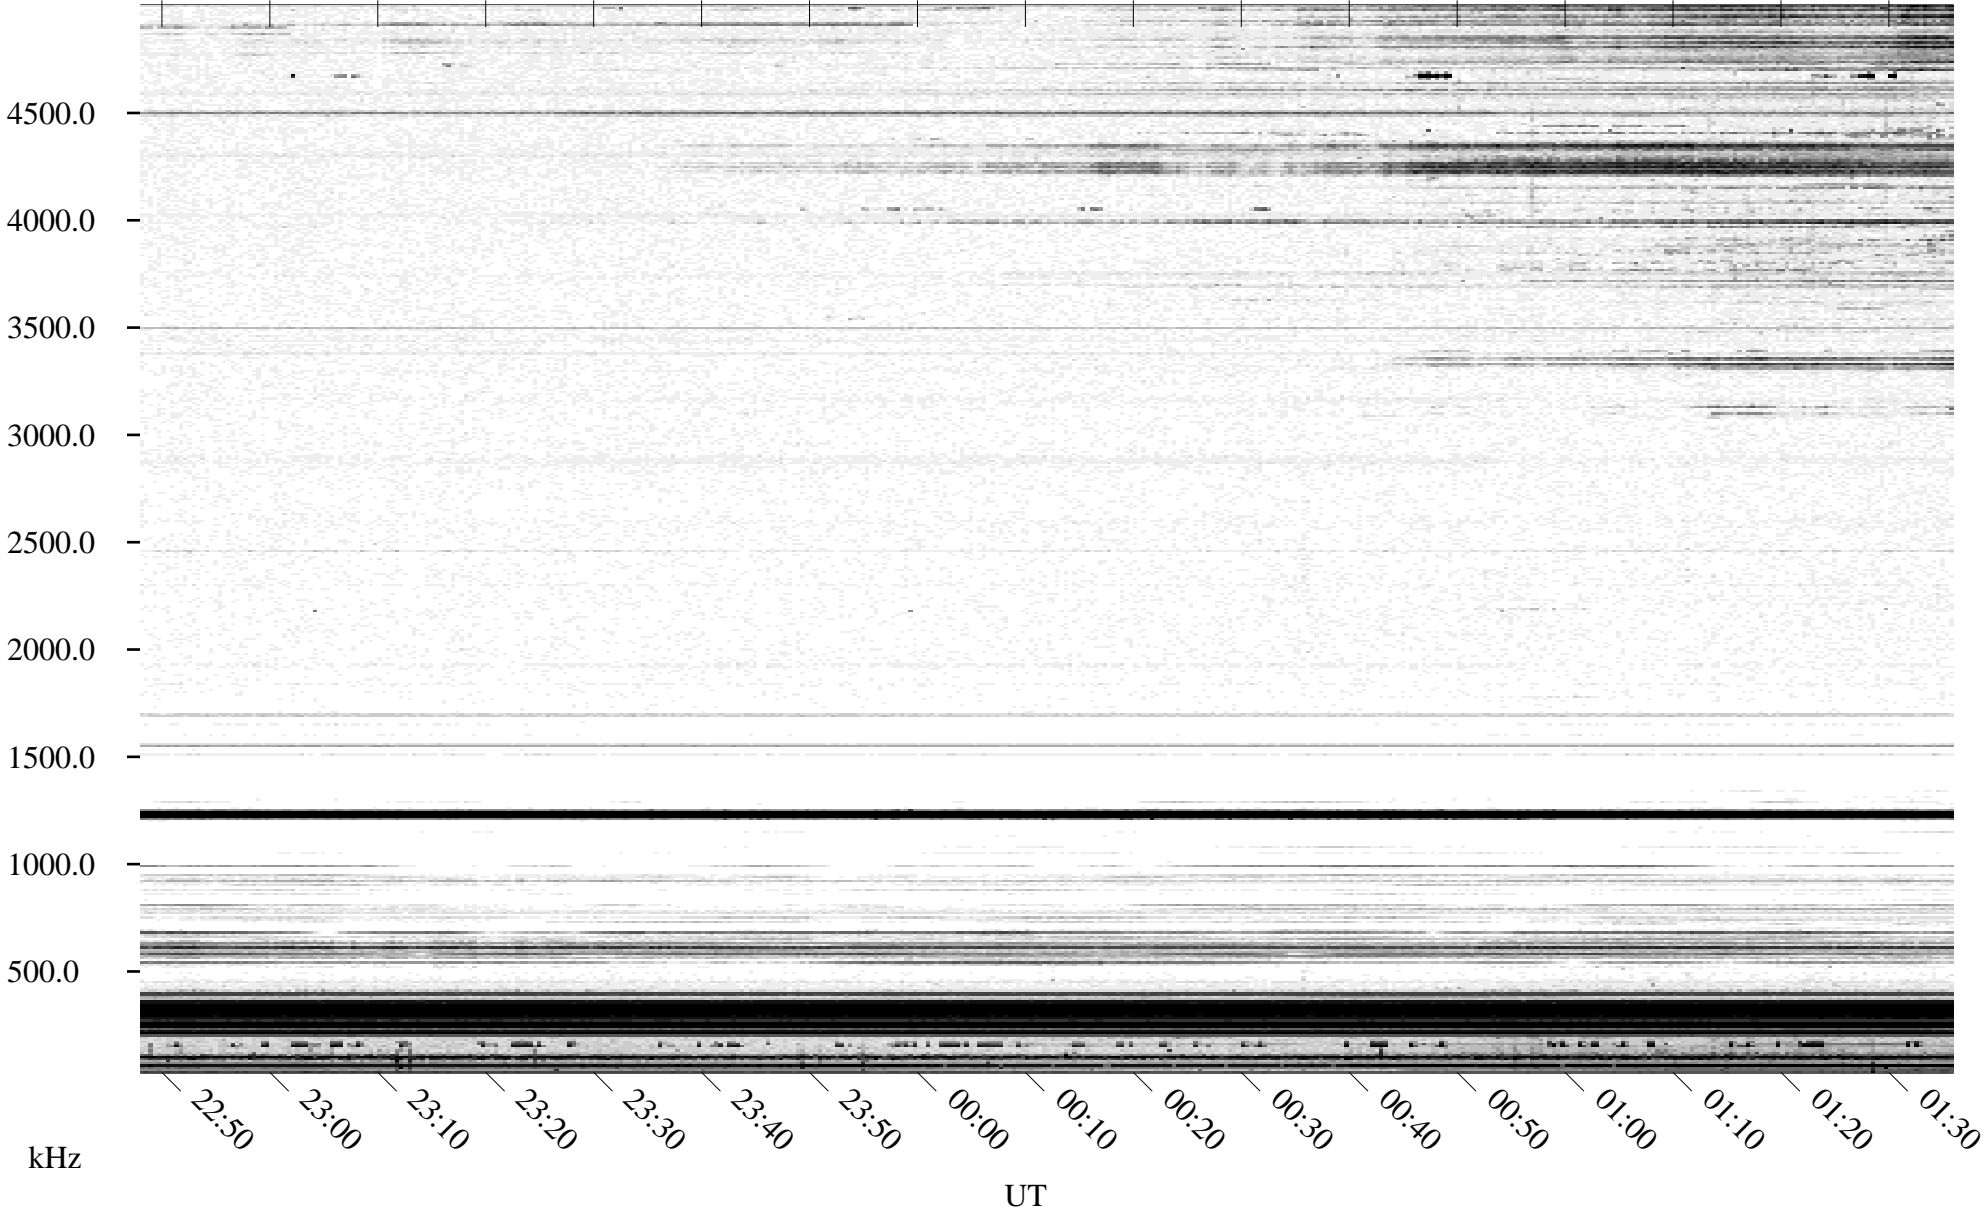

04/27/1996 Churchill, Manitoba

Linear Scale Black = 161 White = 15

ch96118l.r00m max_12

Page 1

04/27/1996 Churchill, Manitoba

Linear Scale Black = 161 White = 15

ch96118l.r00m max_12

04/28/1996 Churchill, Manitoba

Linear Scale Black = 161 White = 15

ch96118l.r00m max_12

Page 3

04/28/1996 Churchill, Manitoba

Linear Scale Black = 161 White = 15

ch96118l.r00m max_12

Page 4

04/28/1996 Churchill, Manitoba

Linear Scale Black = 161 White = 15

ch96118l.r00m max_12

Page 5

04/28/1996 Churchill, Manitoba

Linear Scale Black = 161 White = 15

ch96118l.r00m max_12

Page 6

04/28/1996 Churchill, Manitoba

Linear Scale Black = 161 White = 15

ch96118l.r00m max_12

Page 7

04/28/1996 Churchill, Manitoba

Linear Scale Black = 161 White = 15

ch96118l.r00m max_12

Page 8