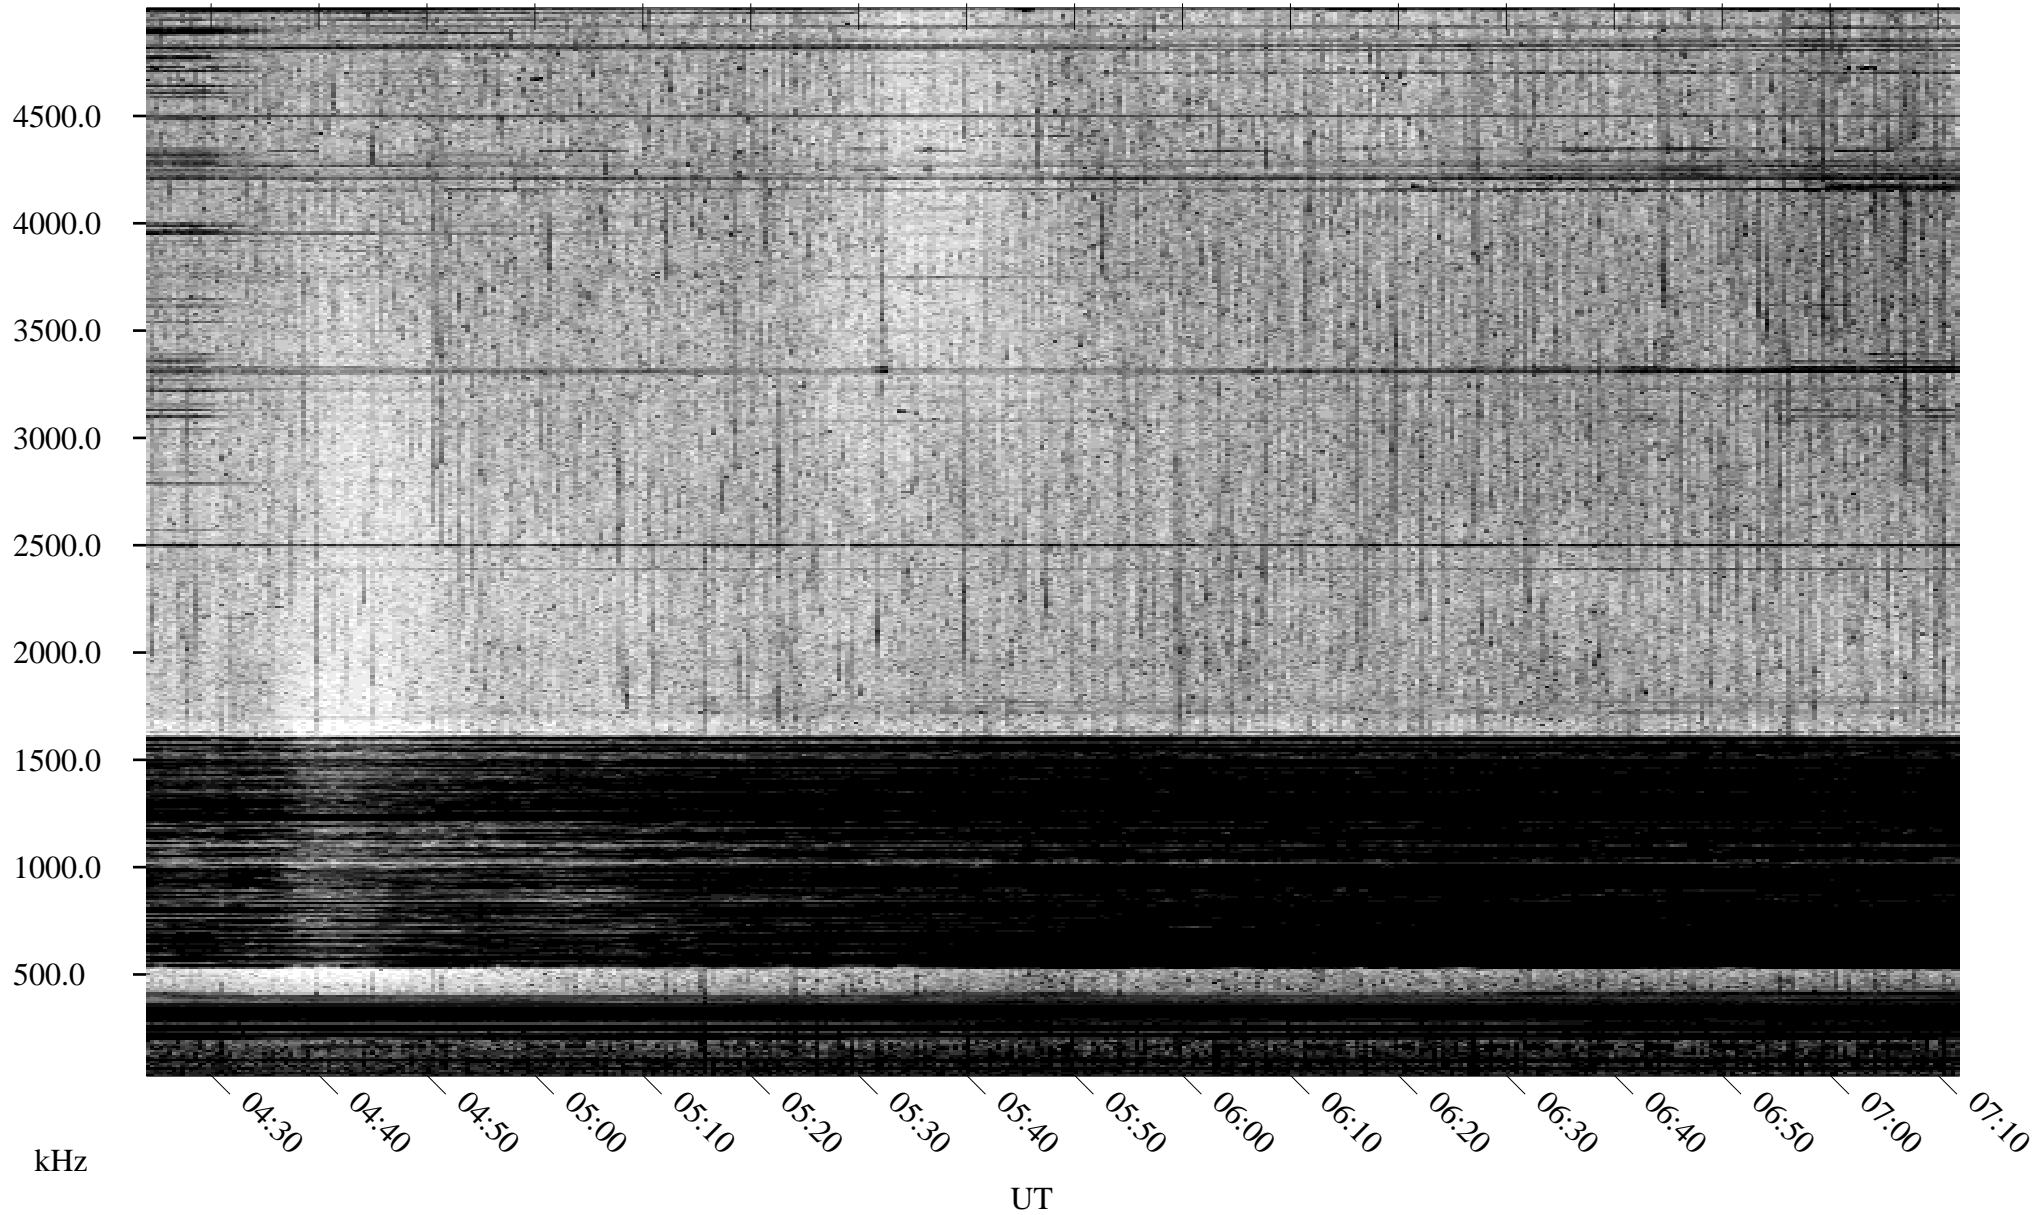

04/28/1996 Churchill, Manitoba

Linear Scale Black = 161 White = 15

ch96119l.r00m max_12

Page 1

04/28/1996 Churchill, Manitoba

Linear Scale Black = 161 White = 15

ch96119l.r00m max_12

Page 2

04/29/1996 Churchill, Manitoba

Linear Scale Black = 161 White = 15

ch96119l.r00m max_12

Page 3

04/29/1996 Churchill, Manitoba

Linear Scale Black = 161 White = 15

ch96119l.r00m max_12

Page 4

04/29/1996 Churchill, Manitoba

Linear Scale Black = 161 White = 15

ch96119l.r00m max_12

Page 5

04/29/1996 Churchill, Manitoba

Linear Scale Black = 161 White = 15

ch96119l.r00m max_12

Page 6

04/29/1996 Churchill, Manitoba

Linear Scale Black = 161 White = 15

ch96119l.r00m max_12

Page 7

04/29/1996 Churchill, Manitoba

Linear Scale Black = 161 White = 15

ch96119l.r00m max_12

Page 8