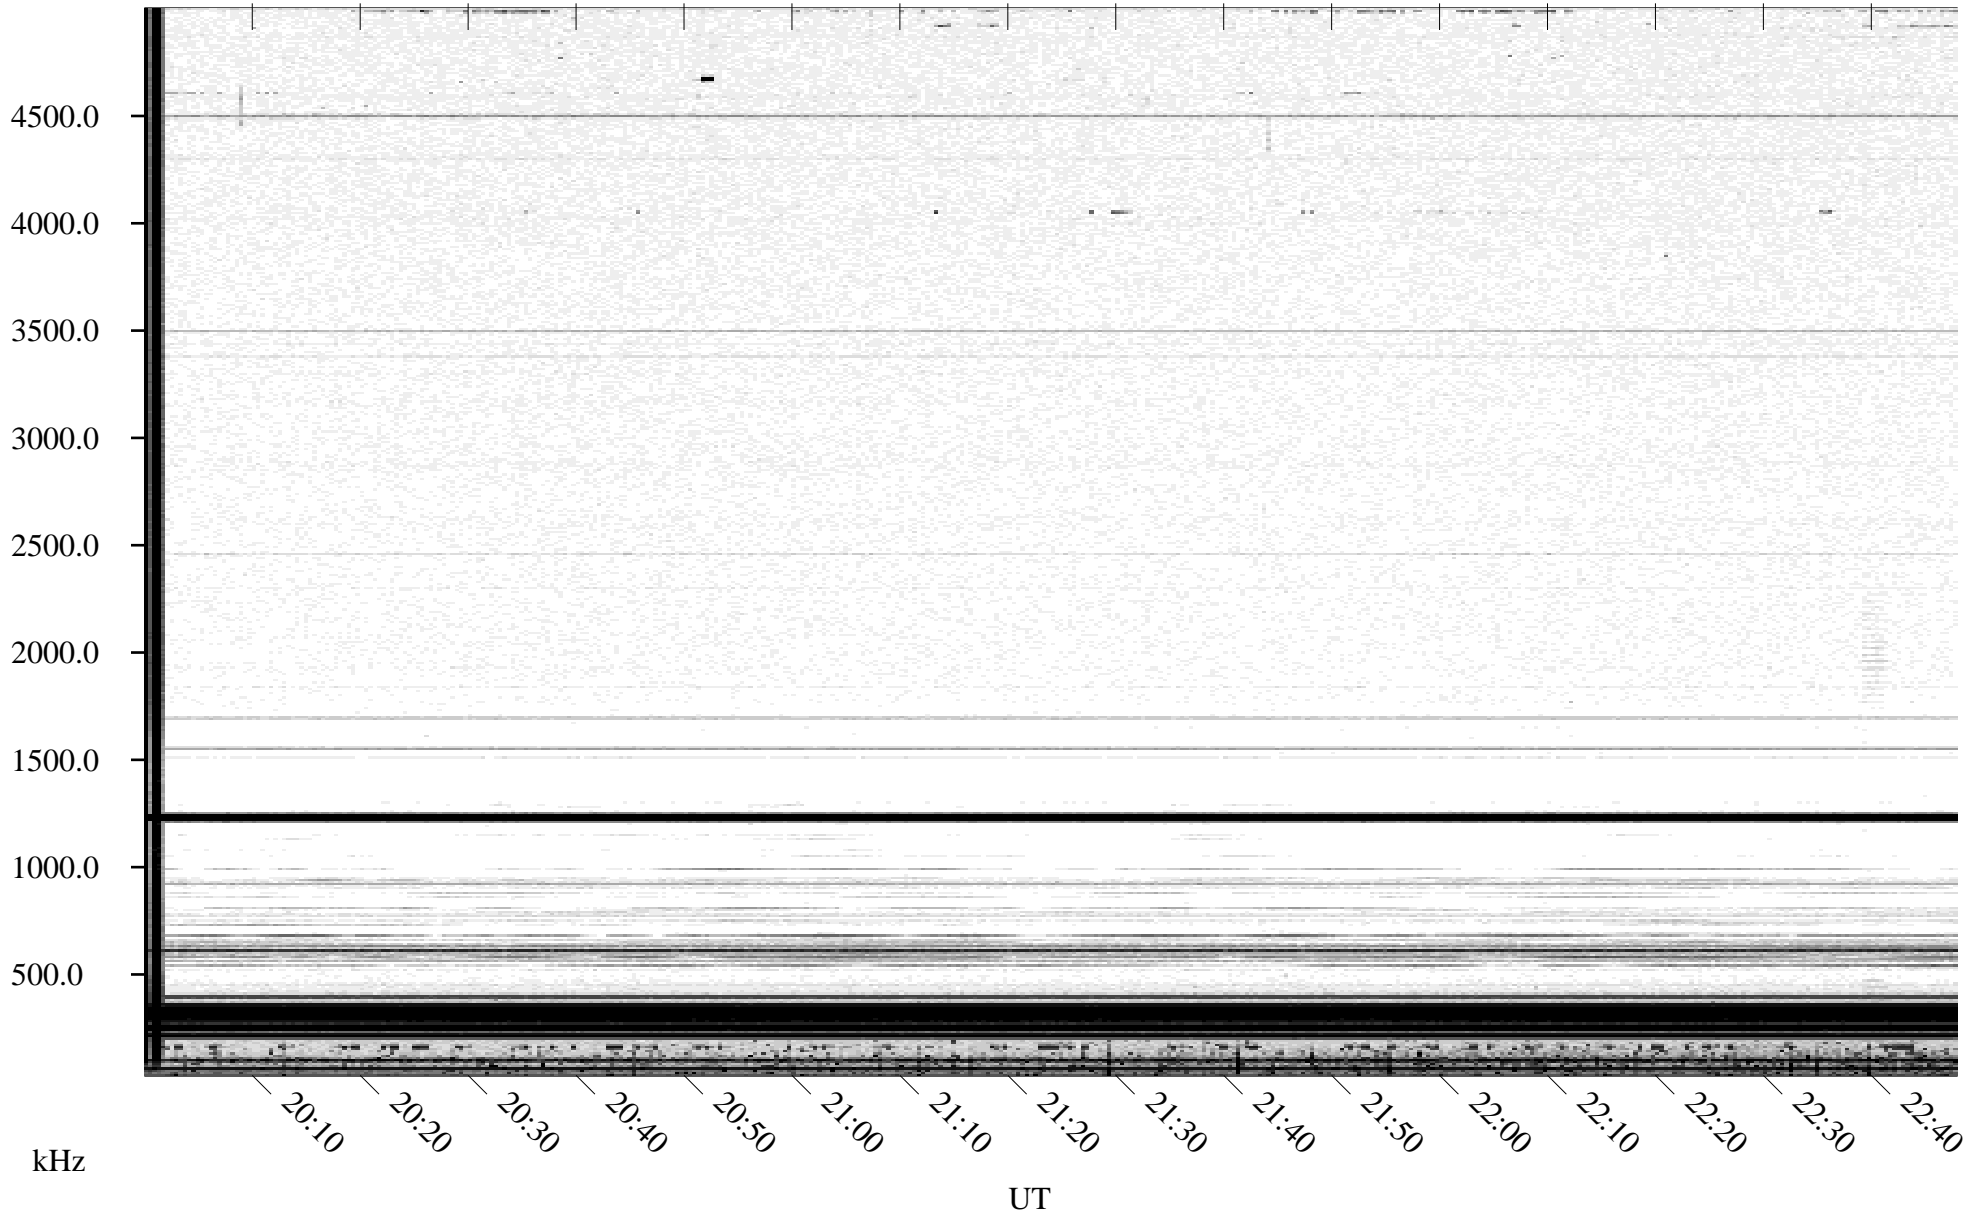

04/28/1996 Churchill, Manitoba

Linear Scale Black = 161 White = 15

ch96119l.r00m max_12

Page 1

04/28/1996 Churchill, Manitoba

Linear Scale Black = 161 White = 15

ch96119l.r00m max_12

Page 2

04/29/1996 Churchill, Manitoba

Linear Scale Black = 161 White = 15

ch96119l.r00m max_12

Page 3

04/29/1996 Churchill, Manitoba

Linear Scale Black = 161 White = 15

ch96119l.r00m max_12

Page 4

04/29/1996 Churchill, Manitoba

Linear Scale Black = 161 White = 15

ch96119l.r00m max_12

Page 5

04/29/1996 Churchill, Manitoba

Linear Scale Black = 161 White = 15

ch96119l.r00m max_12

Page 6

04/29/1996 Churchill, Manitoba

Linear Scale Black = 161 White = 15

ch96119l.r00m max_12

Page 7

04/29/1996 Churchill, Manitoba

Linear Scale Black = 161 White = 15

ch96119l.r00m max_12

Page 8