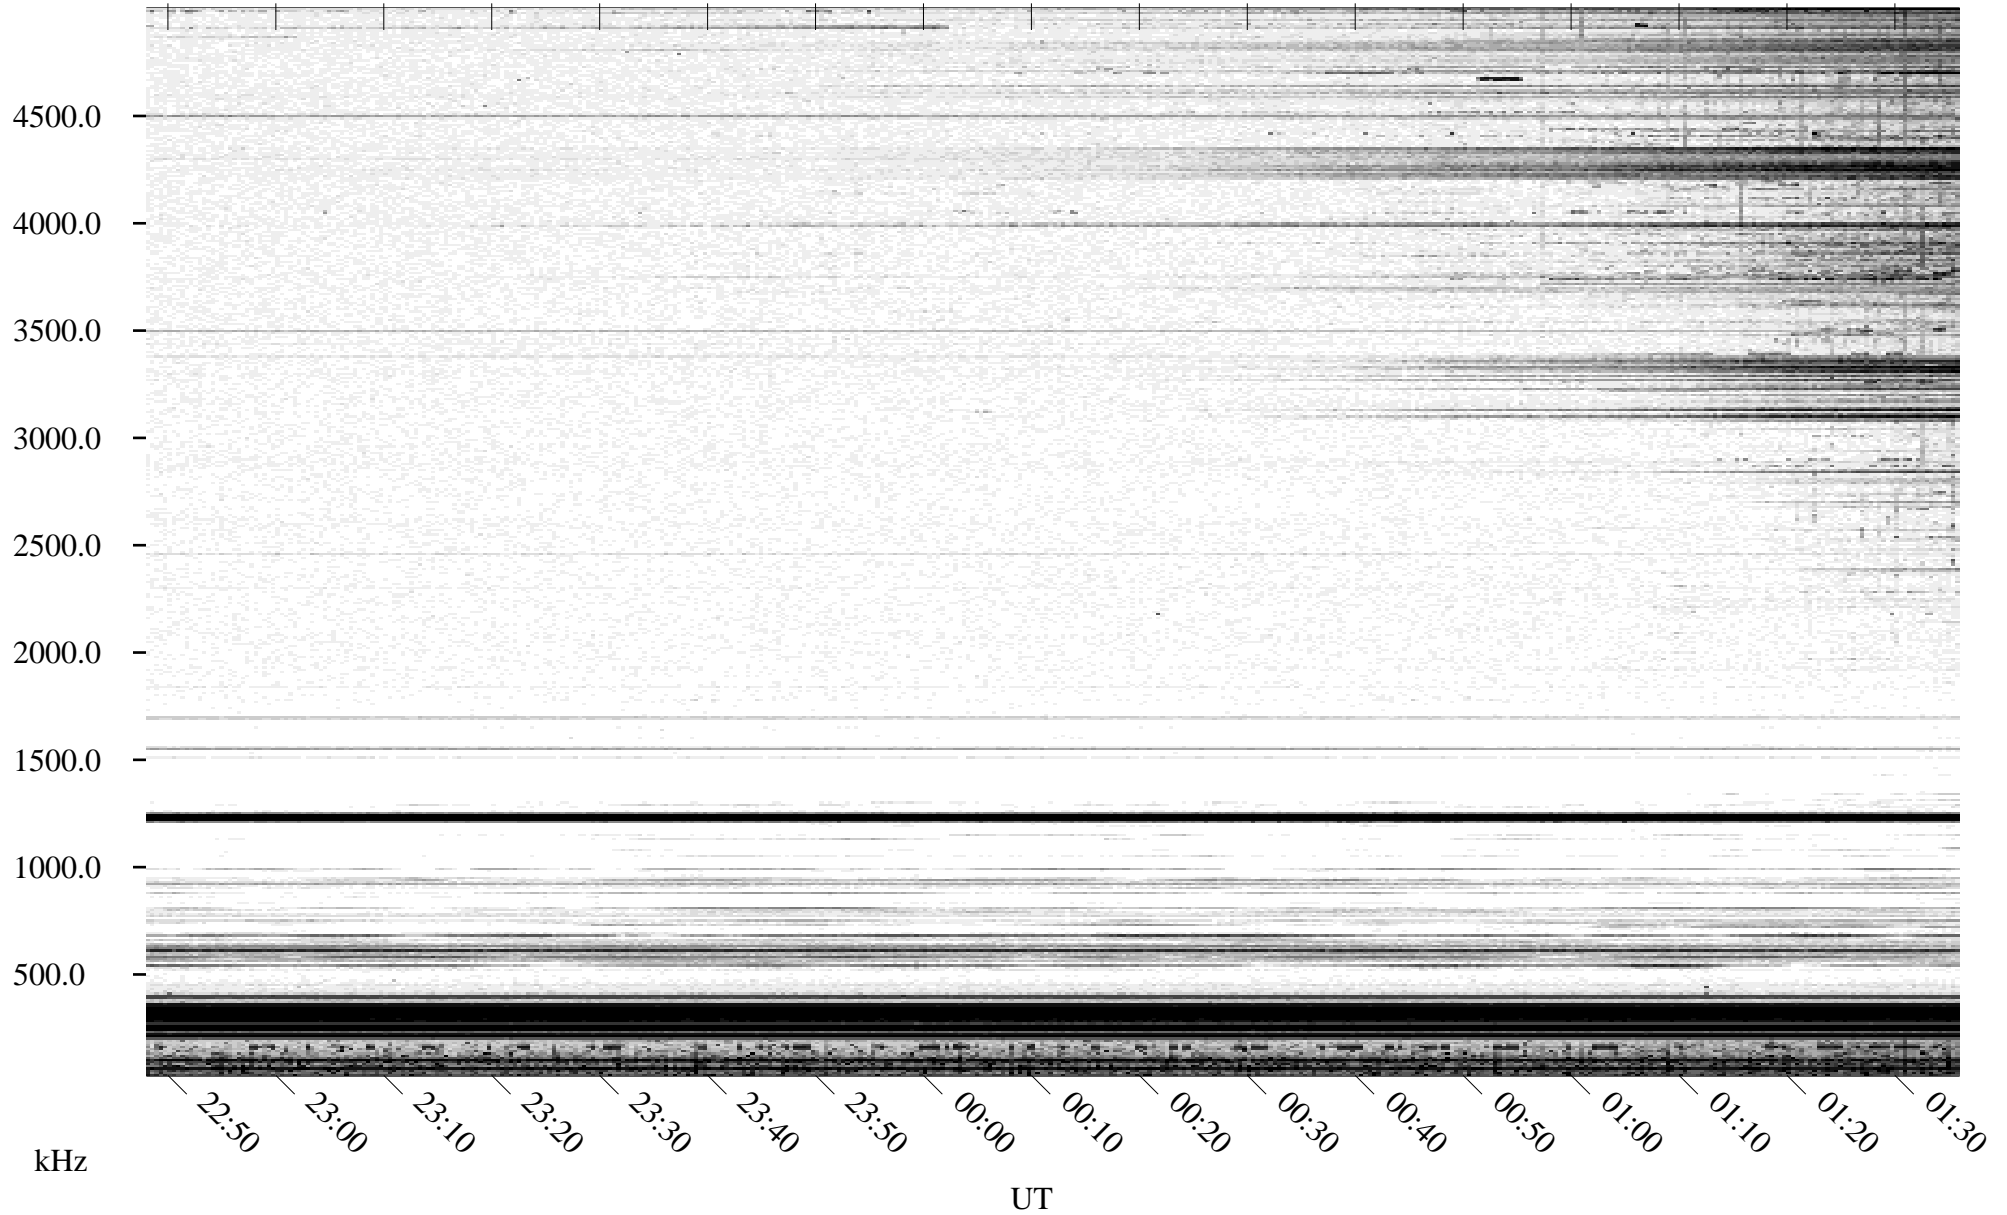

04/28/1996 Churchill, Manitoba

Linear Scale Black = 161 White = 15

ch96119l.r00m max_12

Page 1

04/28/1996 Churchill, Manitoba

Linear Scale Black = 161 White = 15

ch96119l.r00m max_12

Page 2

04/29/1996 Churchill, Manitoba

Linear Scale Black = 161 White = 15

ch96119l.r00m max_12

Page 3

04/29/1996 Churchill, Manitoba

Linear Scale Black = 161 White = 15

ch96119l.r00m max_12

Page 4

04/29/1996 Churchill, Manitoba

Linear Scale Black = 161 White = 15

ch96119l.r00m max_12

Page 5

04/29/1996 Churchill, Manitoba

Linear Scale Black = 161 White = 15

ch96119l.r00m max_12

Page 6

04/29/1996 Churchill, Manitoba

Linear Scale Black = 161 White = 15

ch96119l.r00m max_12

Page 7

04/29/1996 Churchill, Manitoba

Linear Scale Black = 161 White = 15

ch96119l.r00m max_12

Page 8