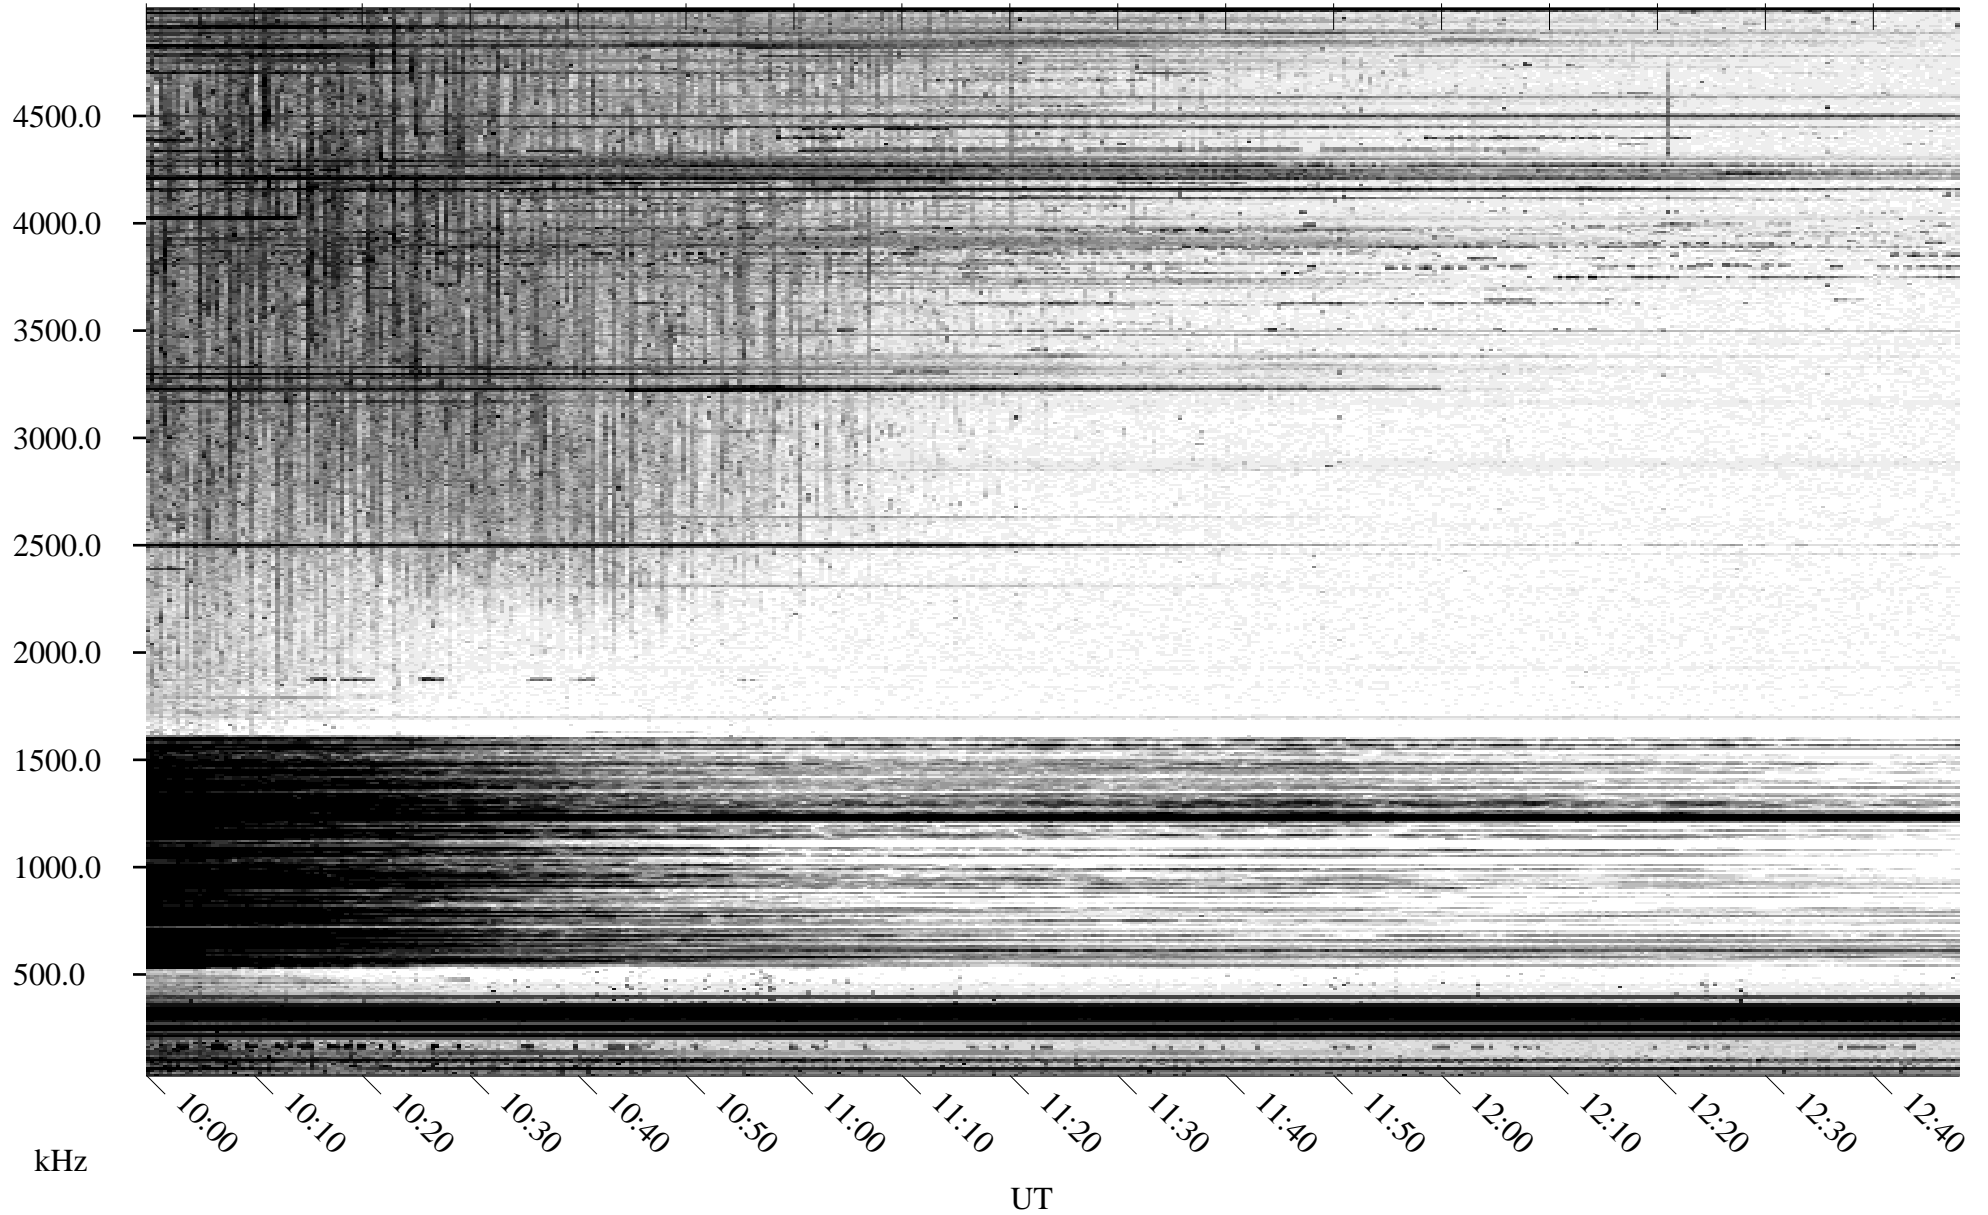

04/28/1996 Churchill, Manitoba

Linear Scale Black = 161 White = 15

ch96119l.r00m max_12

Page 1

04/28/1996 Churchill, Manitoba

Linear Scale Black = 161 White = 15

ch96119l.r00m max_12

Page 2

04/29/1996 Churchill, Manitoba

Linear Scale Black = 161 White = 15

ch96119l.r00m max_12

Page 3

04/29/1996 Churchill, Manitoba

Linear Scale Black = 161 White = 15

ch96119l.r00m max_12

Page 4

04/29/1996 Churchill, Manitoba

Linear Scale Black = 161 White = 15

ch96119l.r00m max_12

Page 5

04/29/1996 Churchill, Manitoba

Linear Scale Black = 161 White = 15

ch96119l.r00m max_12

Page 6

04/29/1996 Churchill, Manitoba

Linear Scale Black = 161 White = 15

ch96119l.r00m max_12

Page 7

04/29/1996 Churchill, Manitoba

Linear Scale Black = 161 White = 15

ch96119l.r00m max_12

Page 8