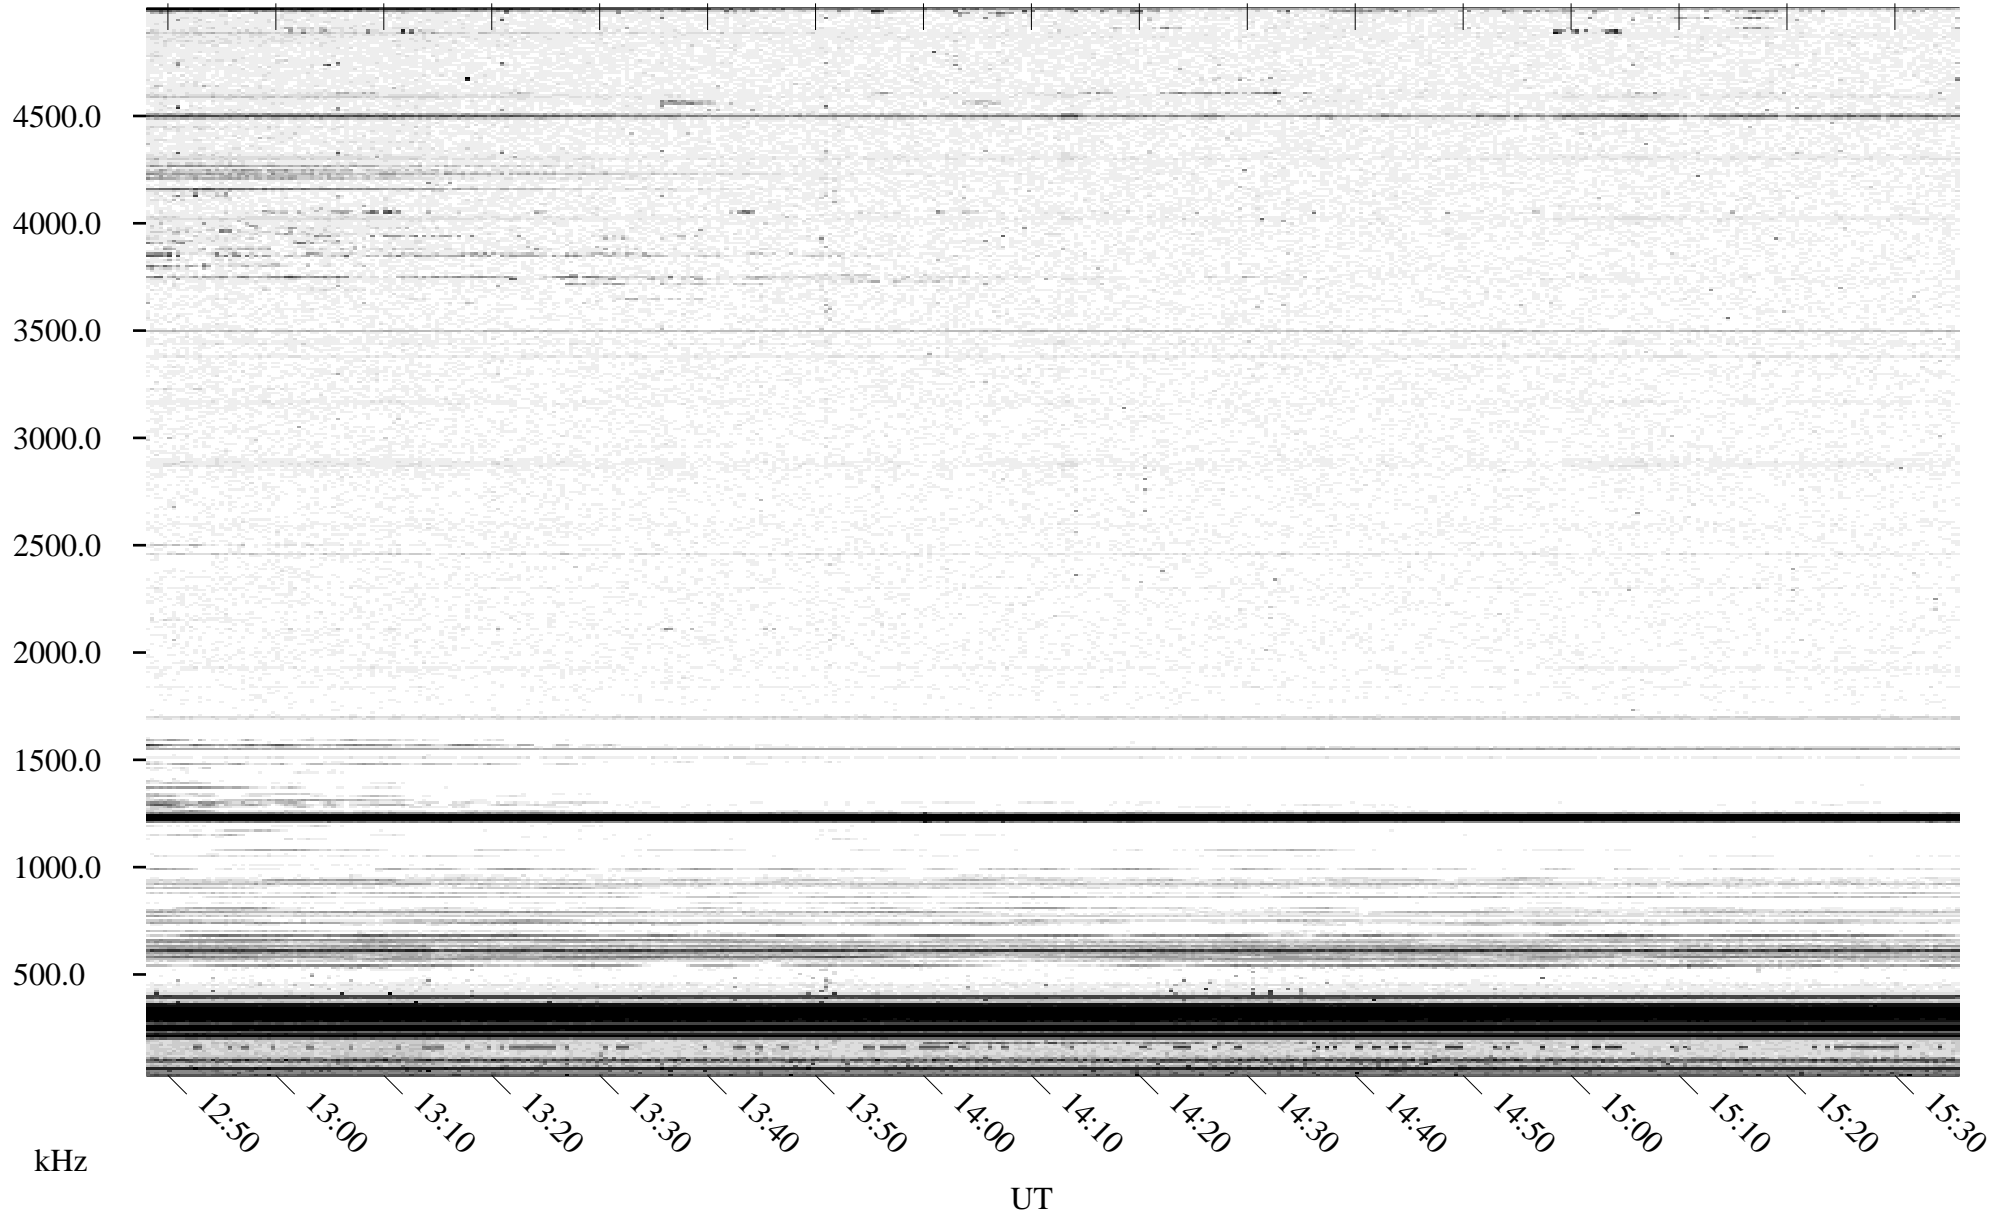

04/28/1996 Churchill, Manitoba

Linear Scale Black = 161 White = 15

ch96119l.r00m max_12

Page 1

04/28/1996 Churchill, Manitoba

Linear Scale Black = 161 White = 15

ch96119l.r00m max_12

Page 2

04/29/1996 Churchill, Manitoba

Linear Scale Black = 161 White = 15

ch96119l.r00m max_12

Page 3

04/29/1996 Churchill, Manitoba

Linear Scale Black = 161 White = 15

ch96119l.r00m max_12

Page 4

04/29/1996 Churchill, Manitoba

Linear Scale Black = 161 White = 15

ch96119l.r00m max_12

Page 5

04/29/1996 Churchill, Manitoba

Linear Scale Black = 161 White = 15

ch96119l.r00m max_12

Page 6

04/29/1996 Churchill, Manitoba

Linear Scale Black = 161 White = 15

ch96119l.r00m max_12

Page 7

04/29/1996 Churchill, Manitoba

Linear Scale Black = 161 White = 15

ch96119l.r00m max_12

Page 8