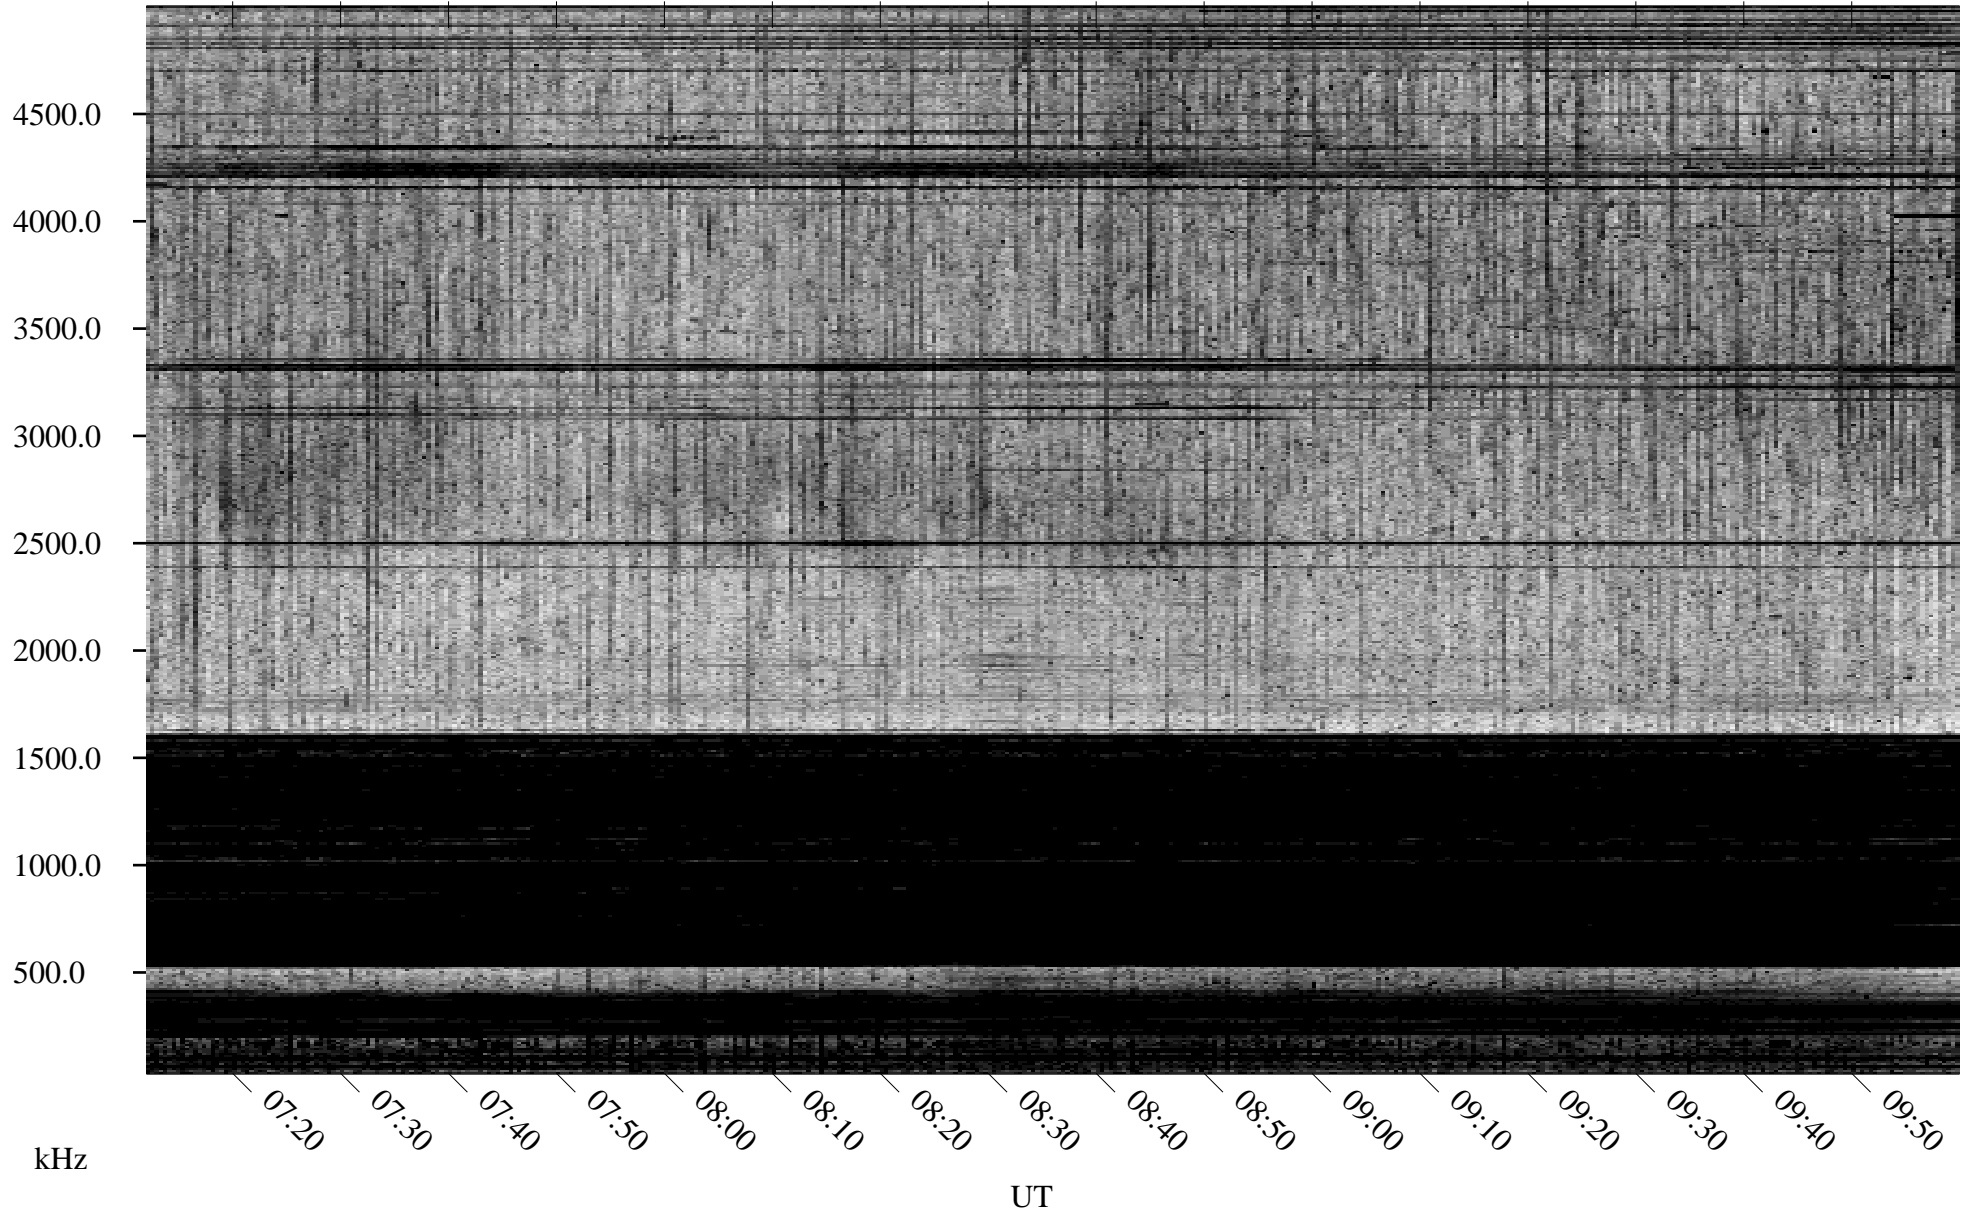

04/28/1996 Churchill, Manitoba

Linear Scale Black = 161 White = 15

ch96119l.r00m max_12

Page 1

04/28/1996 Churchill, Manitoba

Linear Scale Black = 161 White = 15

ch96119l.r00m max_12

Page 2

04/29/1996 Churchill, Manitoba

Linear Scale Black = 161 White = 15

ch96119l.r00m max_12

Page 3

04/29/1996 Churchill, Manitoba

Linear Scale Black = 161 White = 15

ch96119l.r00m max_12

Page 4

04/29/1996 Churchill, Manitoba

Linear Scale Black = 161 White = 15

ch96119l.r00m max_12

Page 5

04/29/1996 Churchill, Manitoba

Linear Scale Black = 161 White = 15

ch96119l.r00m max_12

Page 6

04/29/1996 Churchill, Manitoba

Linear Scale Black = 161 White = 15

ch96119l.r00m max_12

Page 7

04/29/1996 Churchill, Manitoba

Linear Scale Black = 161 White = 15

ch96119l.r00m max_12

Page 8