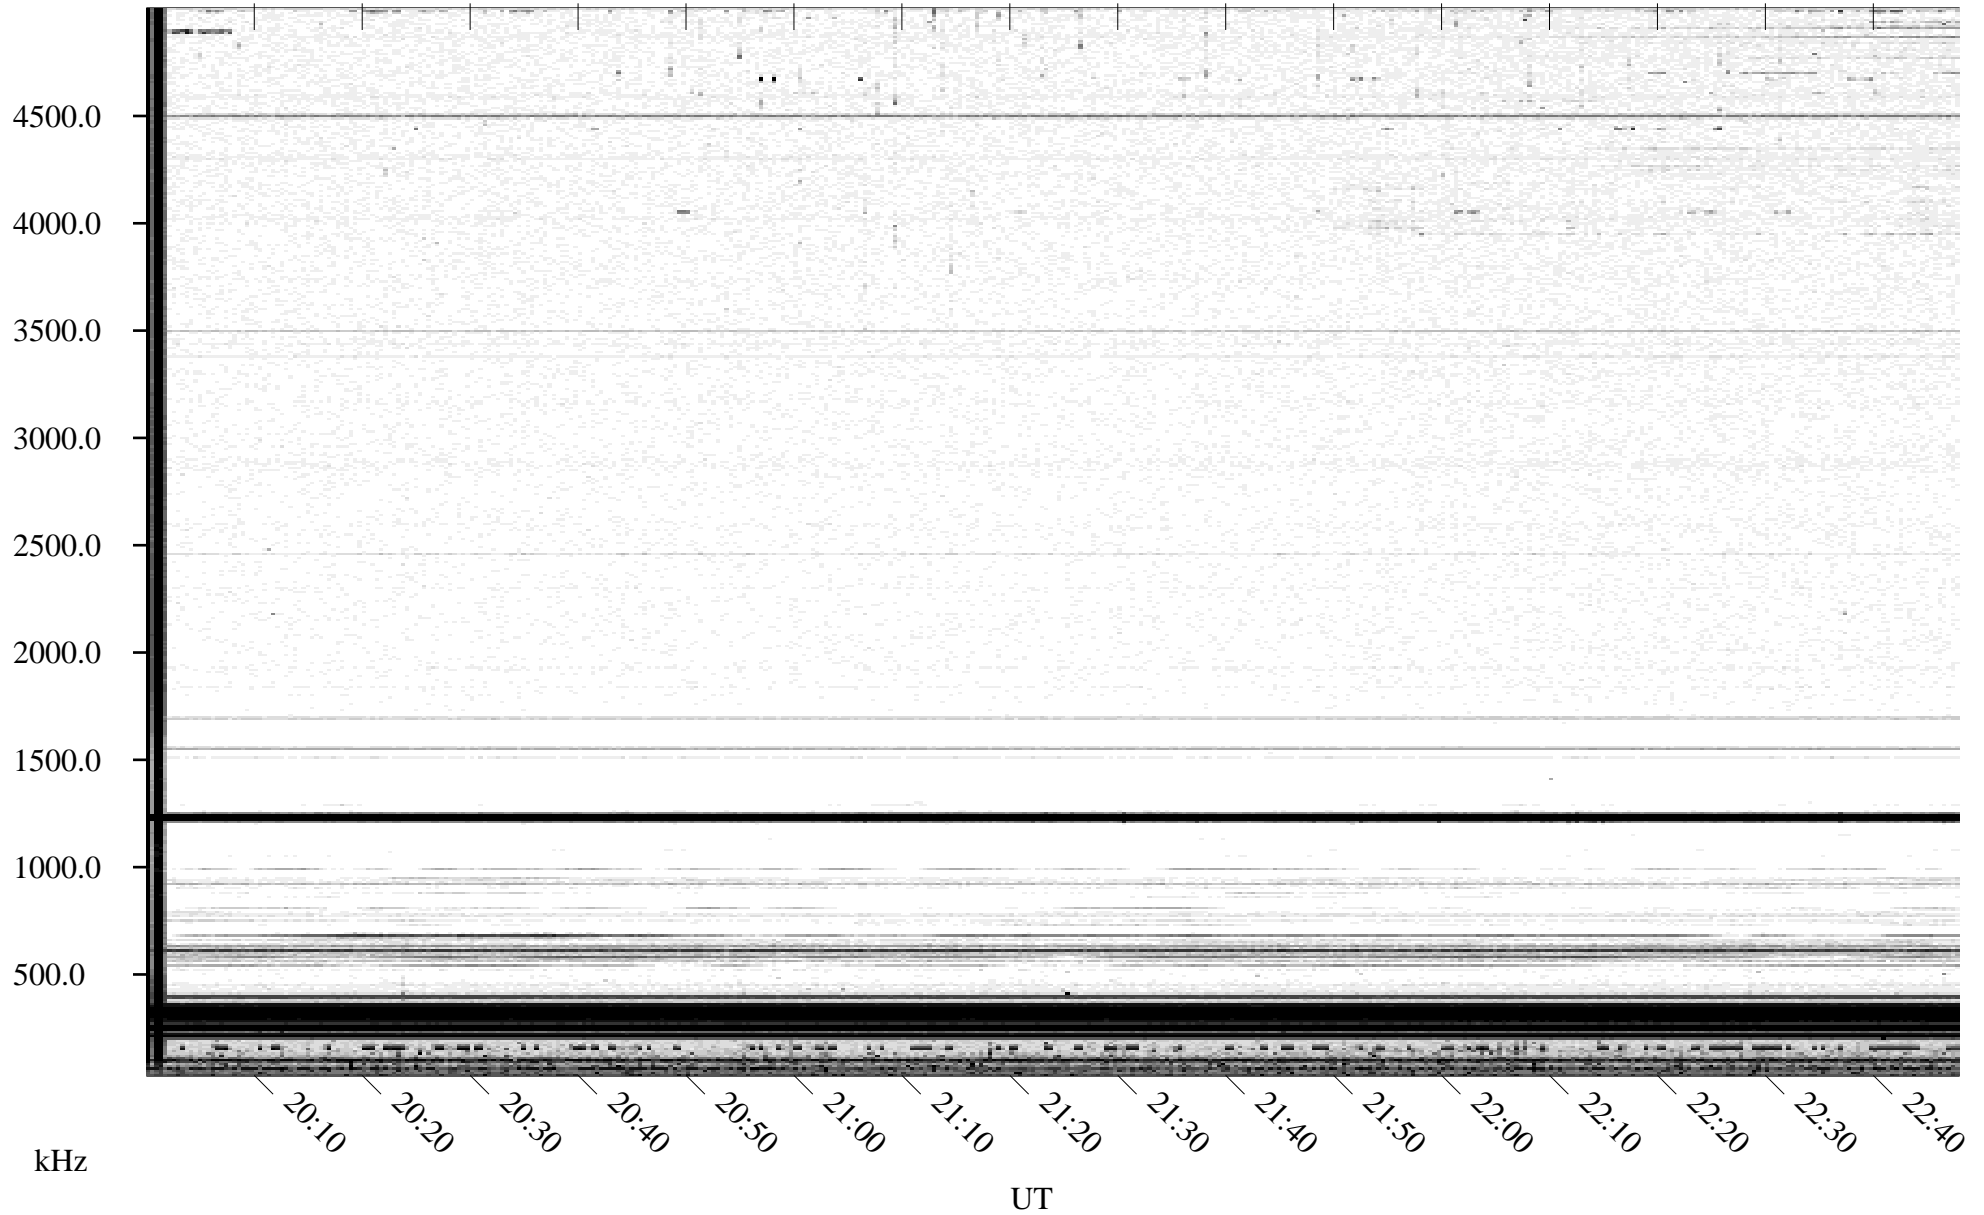

04/29/1996 Churchill, Manitoba

Linear Scale Black = 161 White = 15

ch96120l.r00m max_12

Page 1

04/29/1996 Churchill, Manitoba

Linear Scale Black = 161 White = 15

ch96120l.r00m max_12

04/30/1996 Churchill, Manitoba

Linear Scale Black = 161 White = 15

ch96120l.r00m max_12

Page 3

04/30/1996 Churchill, Manitoba

Linear Scale Black = 161 White = 15

ch96120l.r00m max_12

Page 4

04/30/1996 Churchill, Manitoba

Linear Scale Black = 161 White = 15

ch96120l.r00m max_12

Page 5

04/30/1996 Churchill, Manitoba

Linear Scale Black = 161 White = 15

ch96120l.r00m max_12

Page 6

04/30/1996 Churchill, Manitoba

Linear Scale Black = 161 White = 15

ch96120l.r00m max_12

Page 7

04/30/1996 Churchill, Manitoba

Linear Scale Black = 161 White = 15

ch96120l.r00m max_12

Page 8