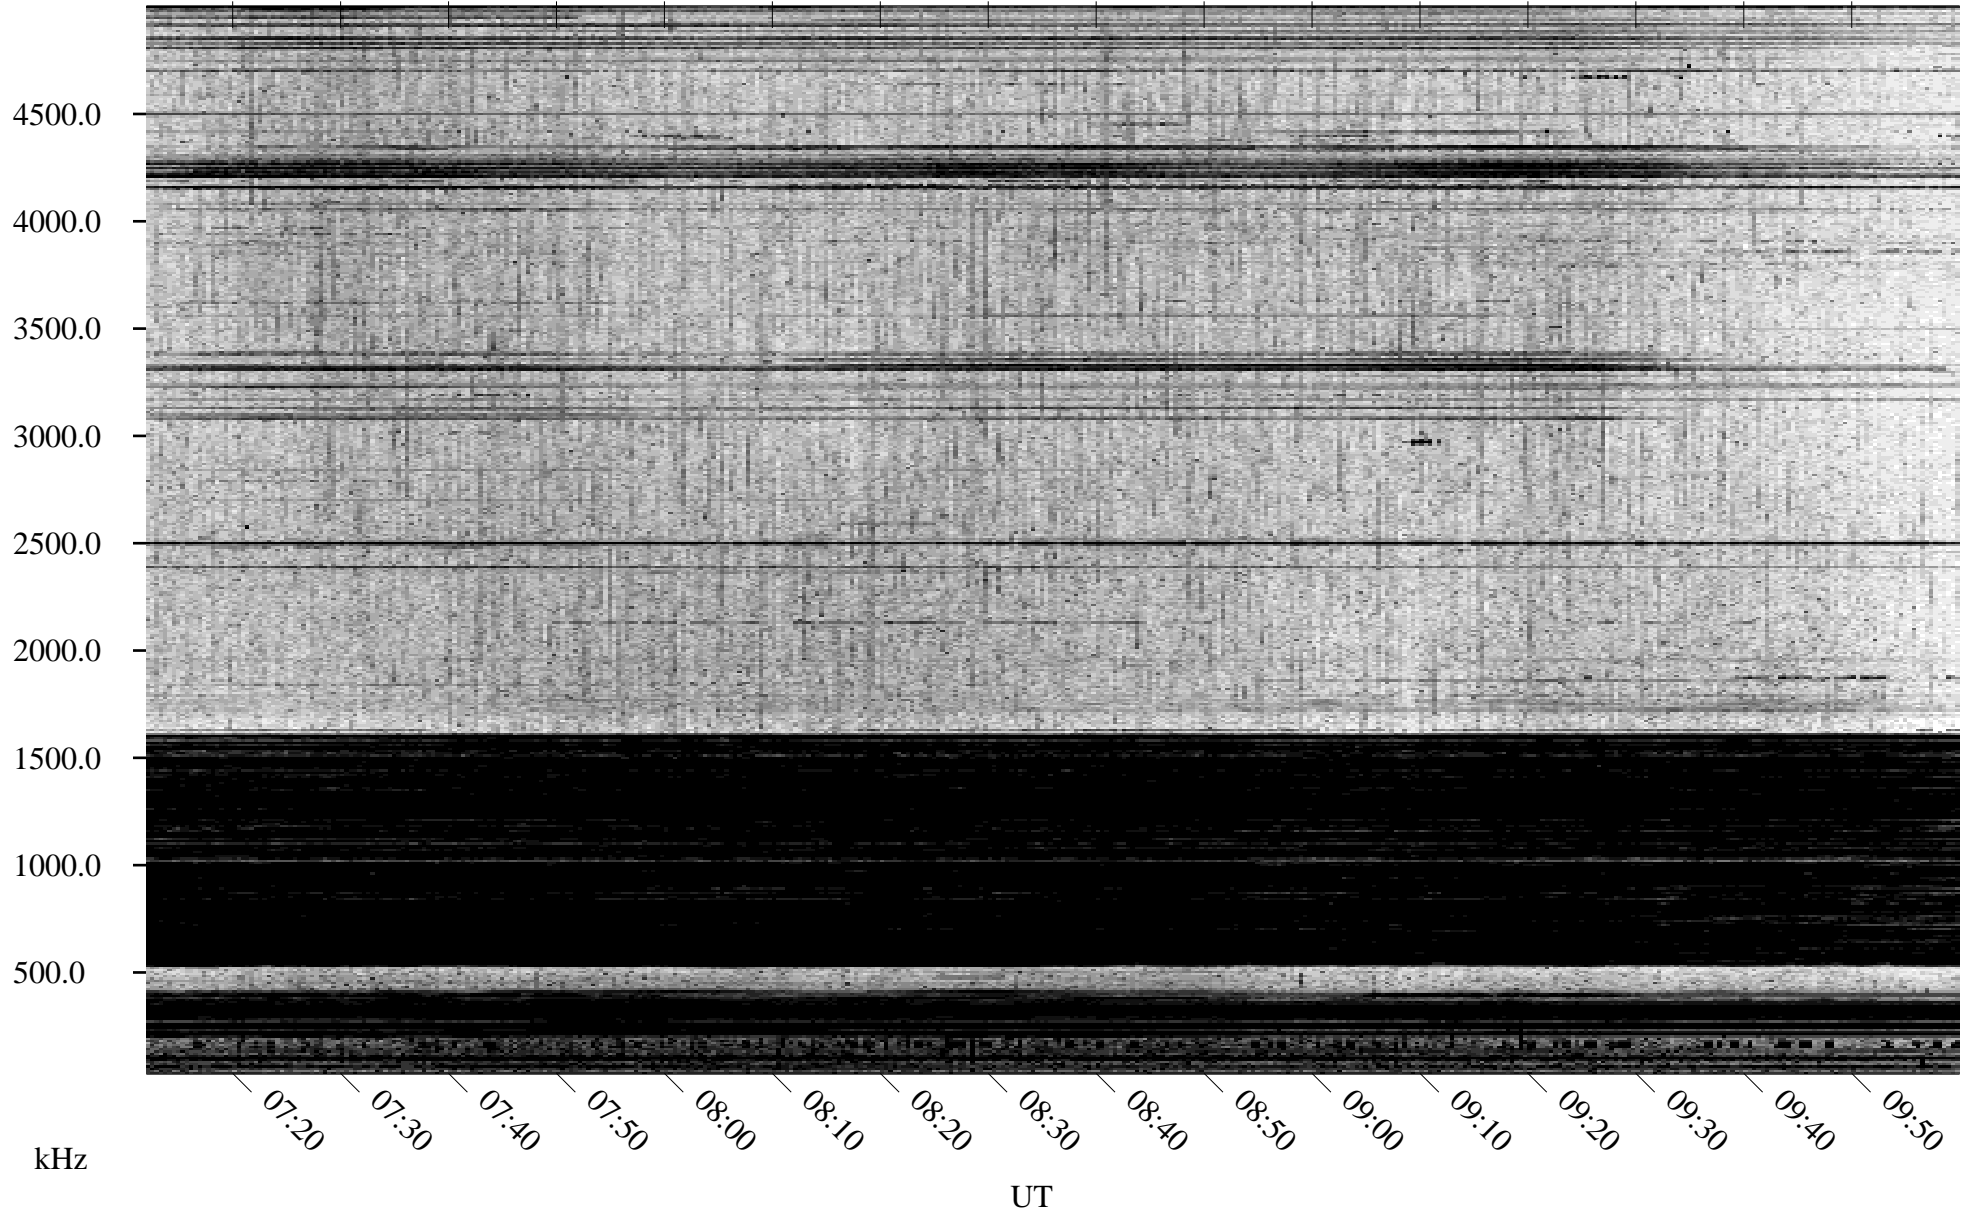

04/29/1996 Churchill, Manitoba

Linear Scale Black = 161 White = 15

ch96120l.r00m max_12

Page 1

04/29/1996 Churchill, Manitoba

Linear Scale Black = 161 White = 15

ch96120l.r00m max_12

04/30/1996 Churchill, Manitoba

Linear Scale Black = 161 White = 15

ch96120l.r00m max_12

Page 3

04/30/1996 Churchill, Manitoba

Linear Scale Black = 161 White = 15

ch96120l.r00m max_12

Page 4

04/30/1996 Churchill, Manitoba

Linear Scale Black = 161 White = 15

ch96120l.r00m max_12

Page 5

04/30/1996 Churchill, Manitoba

Linear Scale Black = 161 White = 15

ch96120l.r00m max_12

Page 6

04/30/1996 Churchill, Manitoba

Linear Scale Black = 161 White = 15

ch96120l.r00m max_12

Page 7

04/30/1996 Churchill, Manitoba

Linear Scale Black = 161 White = 15

ch96120l.r00m max_12

Page 8