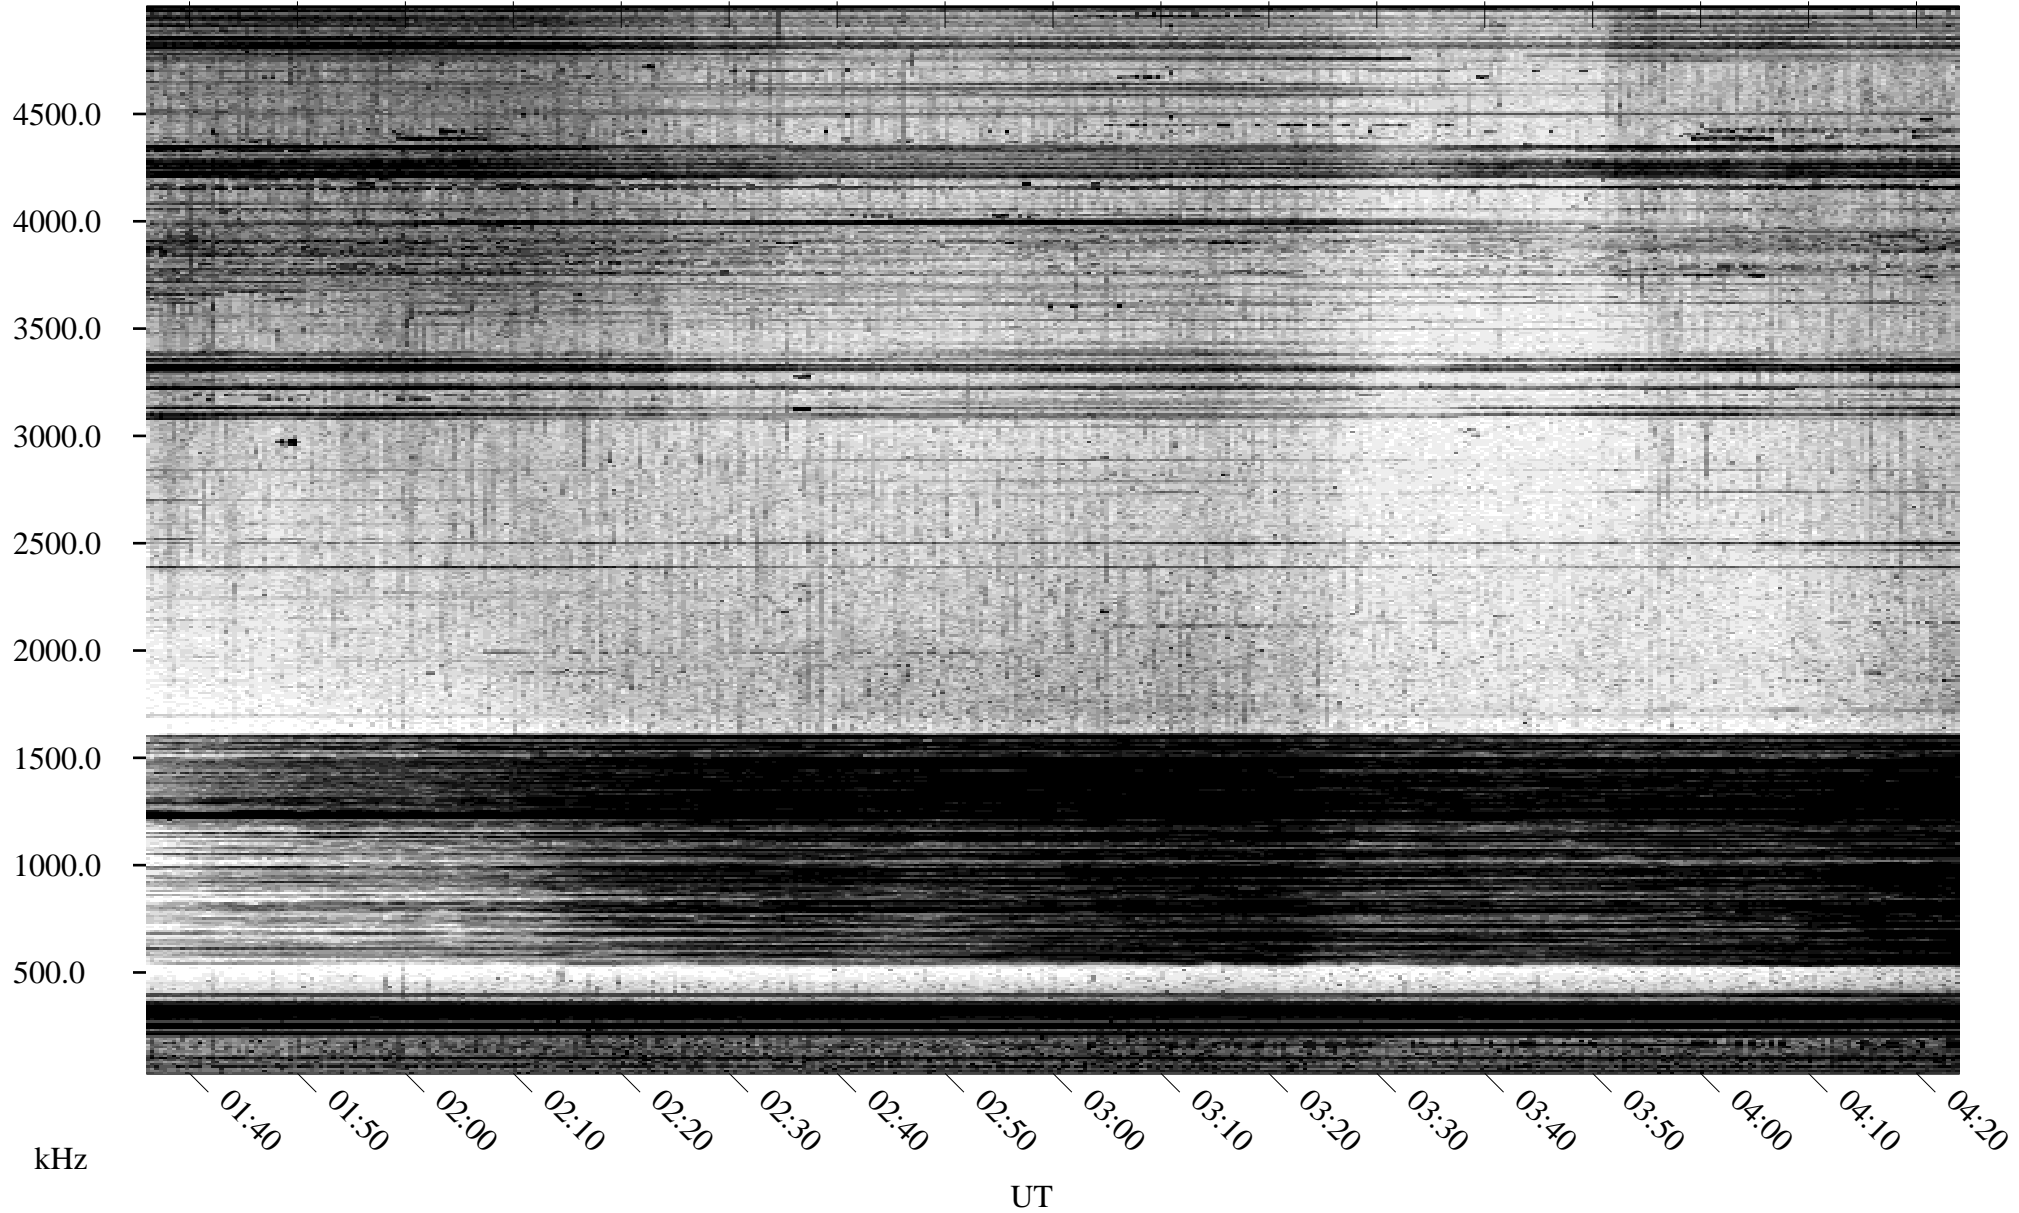

04/29/1996 Churchill, Manitoba

Linear Scale Black = 161 White = 15

ch96120l.r00m max_12

Page 1

04/29/1996 Churchill, Manitoba

Linear Scale Black = 161 White = 15

ch96120l.r00m max_12

04/30/1996 Churchill, Manitoba

Linear Scale Black = 161 White = 15

ch96120l.r00m max_12

Page 3

04/30/1996 Churchill, Manitoba

Linear Scale Black = 161 White = 15

ch96120l.r00m max_12

Page 4

04/30/1996 Churchill, Manitoba

Linear Scale Black = 161 White = 15

ch96120l.r00m max_12

Page 5

04/30/1996 Churchill, Manitoba

Linear Scale Black = 161 White = 15

ch96120l.r00m max_12

Page 6

04/30/1996 Churchill, Manitoba

Linear Scale Black = 161 White = 15

ch96120l.r00m max_12

Page 7

04/30/1996 Churchill, Manitoba

Linear Scale Black = 161 White = 15

ch96120l.r00m max_12

Page 8