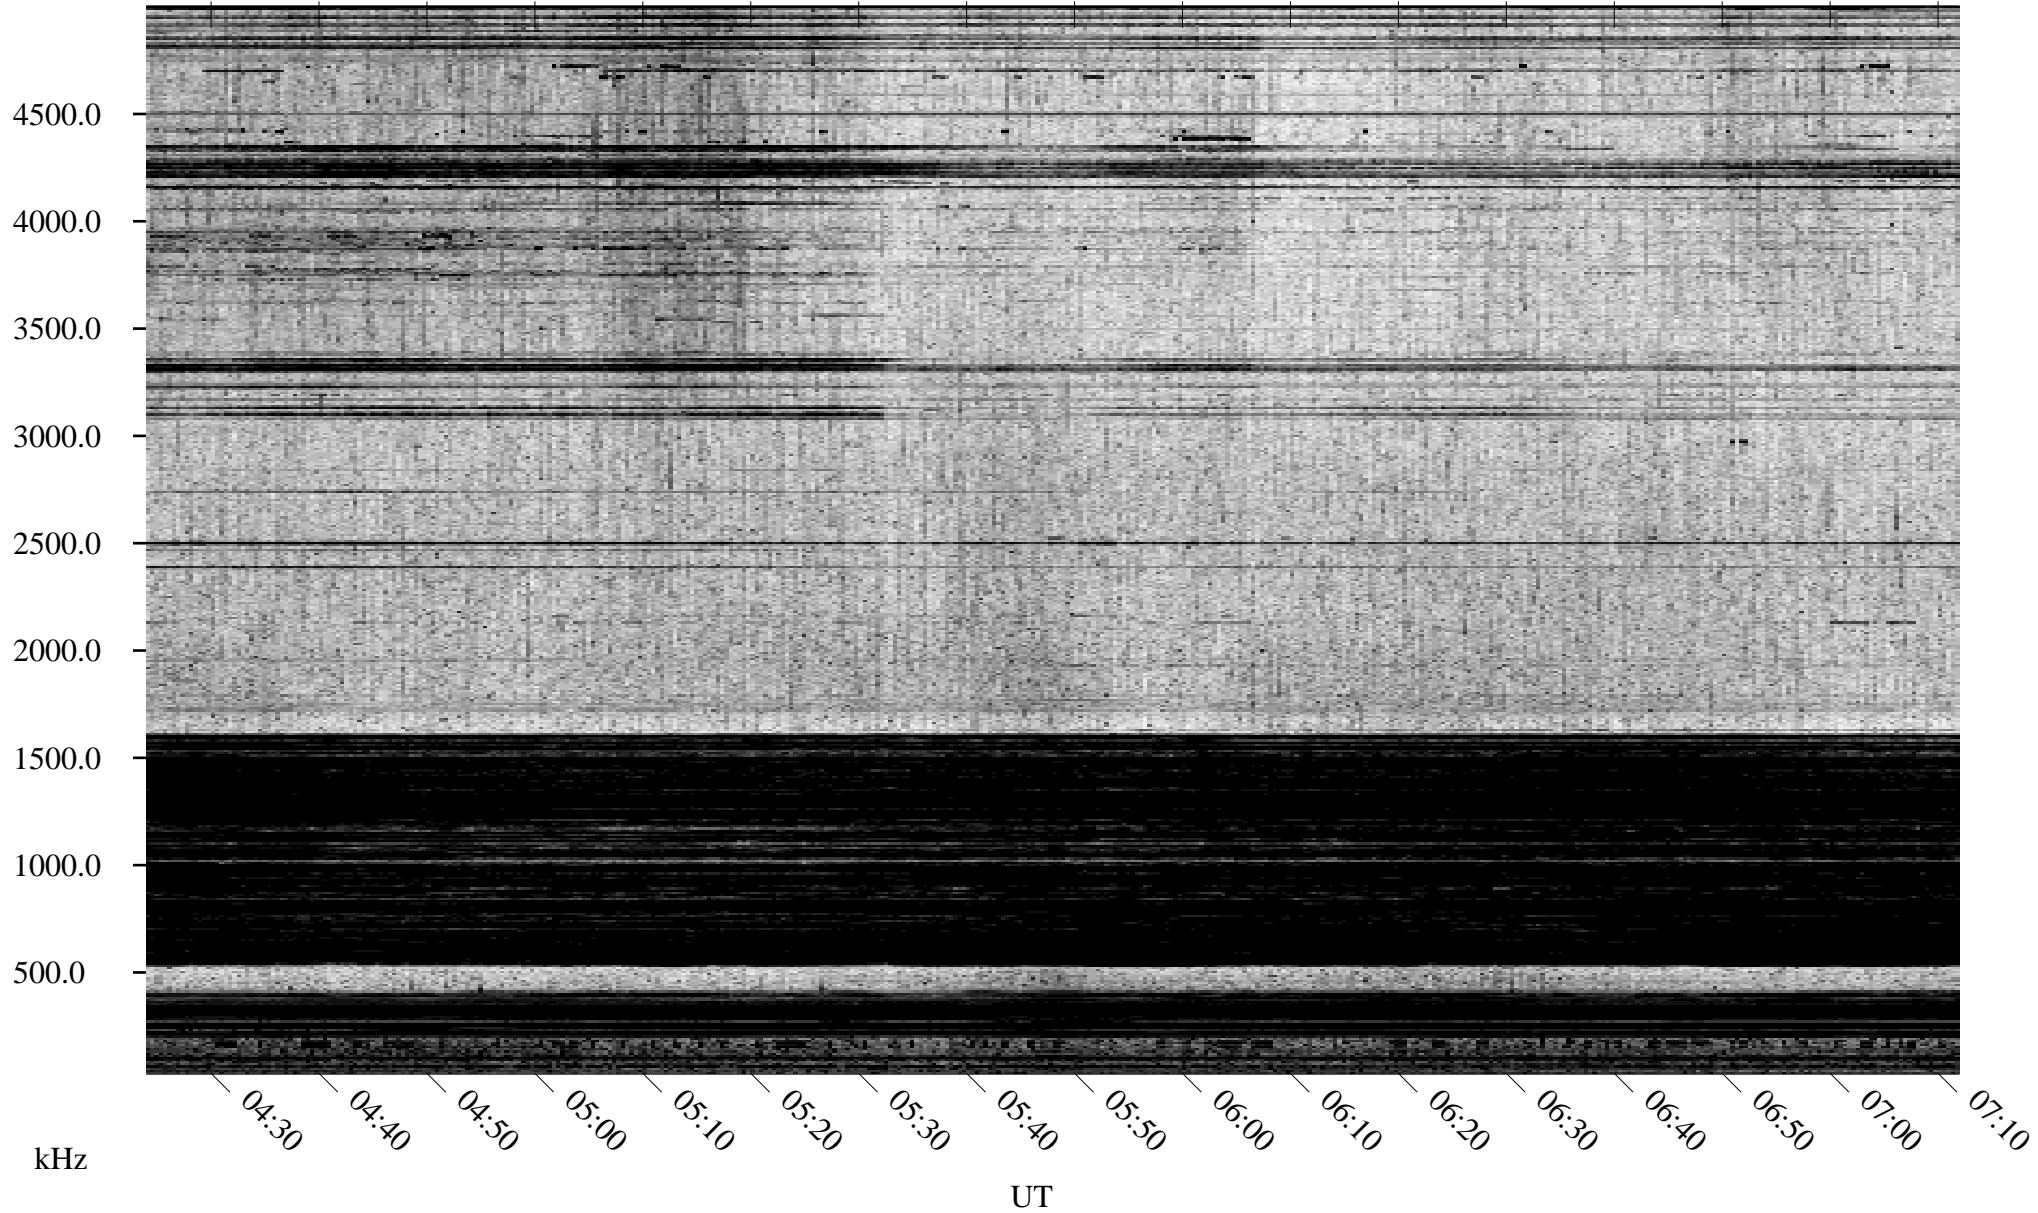

04/29/1996 Churchill, Manitoba

Linear Scale Black = 161 White = 15

ch96120l.r00m max_12

Page 1

04/29/1996 Churchill, Manitoba

Linear Scale Black = 161 White = 15

ch96120l.r00m max_12

04/30/1996 Churchill, Manitoba

Linear Scale Black = 161 White = 15

ch96120l.r00m max_12

Page 3

04/30/1996 Churchill, Manitoba

Linear Scale Black = 161 White = 15

ch96120l.r00m max_12

Page 4

04/30/1996 Churchill, Manitoba

Linear Scale Black = 161 White = 15

ch96120l.r00m max_12

Page 5

04/30/1996 Churchill, Manitoba

Linear Scale Black = 161 White = 15

ch96120l.r00m max_12

Page 6

04/30/1996 Churchill, Manitoba

Linear Scale Black = 161 White = 15

ch96120l.r00m max_12

Page 7

04/30/1996 Churchill, Manitoba

Linear Scale Black = 161 White = 15

ch96120l.r00m max_12

Page 8