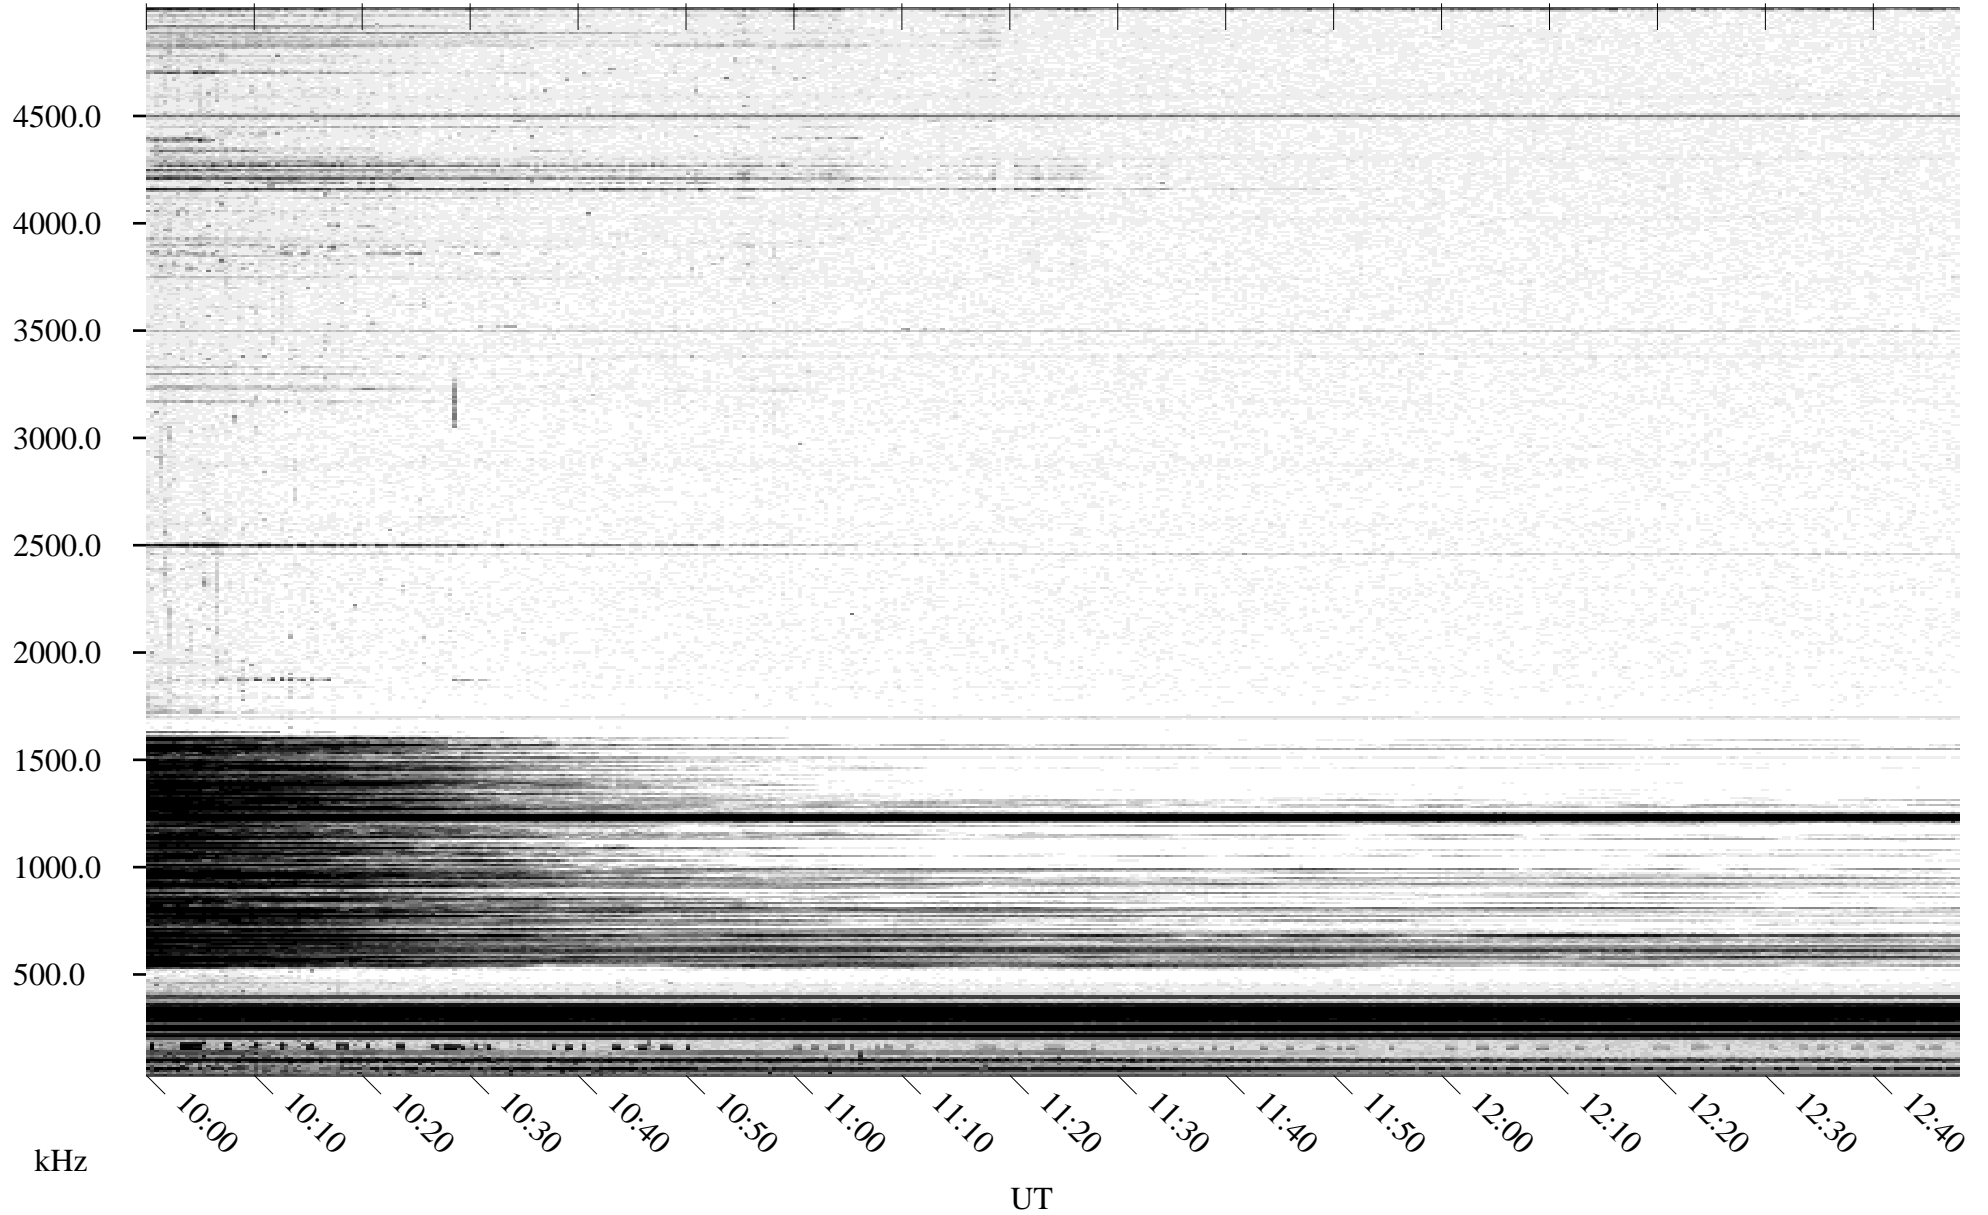

04/29/1996 Churchill, Manitoba

Linear Scale Black = 161 White = 15

ch96120l.r00m max_12

Page 1

04/29/1996 Churchill, Manitoba

Linear Scale Black = 161 White = 15

ch96120l.r00m max_12

04/30/1996 Churchill, Manitoba

Linear Scale Black = 161 White = 15

ch96120l.r00m max_12

Page 3

04/30/1996 Churchill, Manitoba

Linear Scale Black = 161 White = 15

ch96120l.r00m max_12

Page 4

04/30/1996 Churchill, Manitoba

Linear Scale Black = 161 White = 15

ch96120l.r00m max_12

Page 5

04/30/1996 Churchill, Manitoba

Linear Scale Black = 161 White = 15

ch96120l.r00m max_12

Page 6

04/30/1996 Churchill, Manitoba

Linear Scale Black = 161 White = 15

ch96120l.r00m max_12

Page 7

04/30/1996 Churchill, Manitoba

Linear Scale Black = 161 White = 15

ch96120l.r00m max_12

Page 8