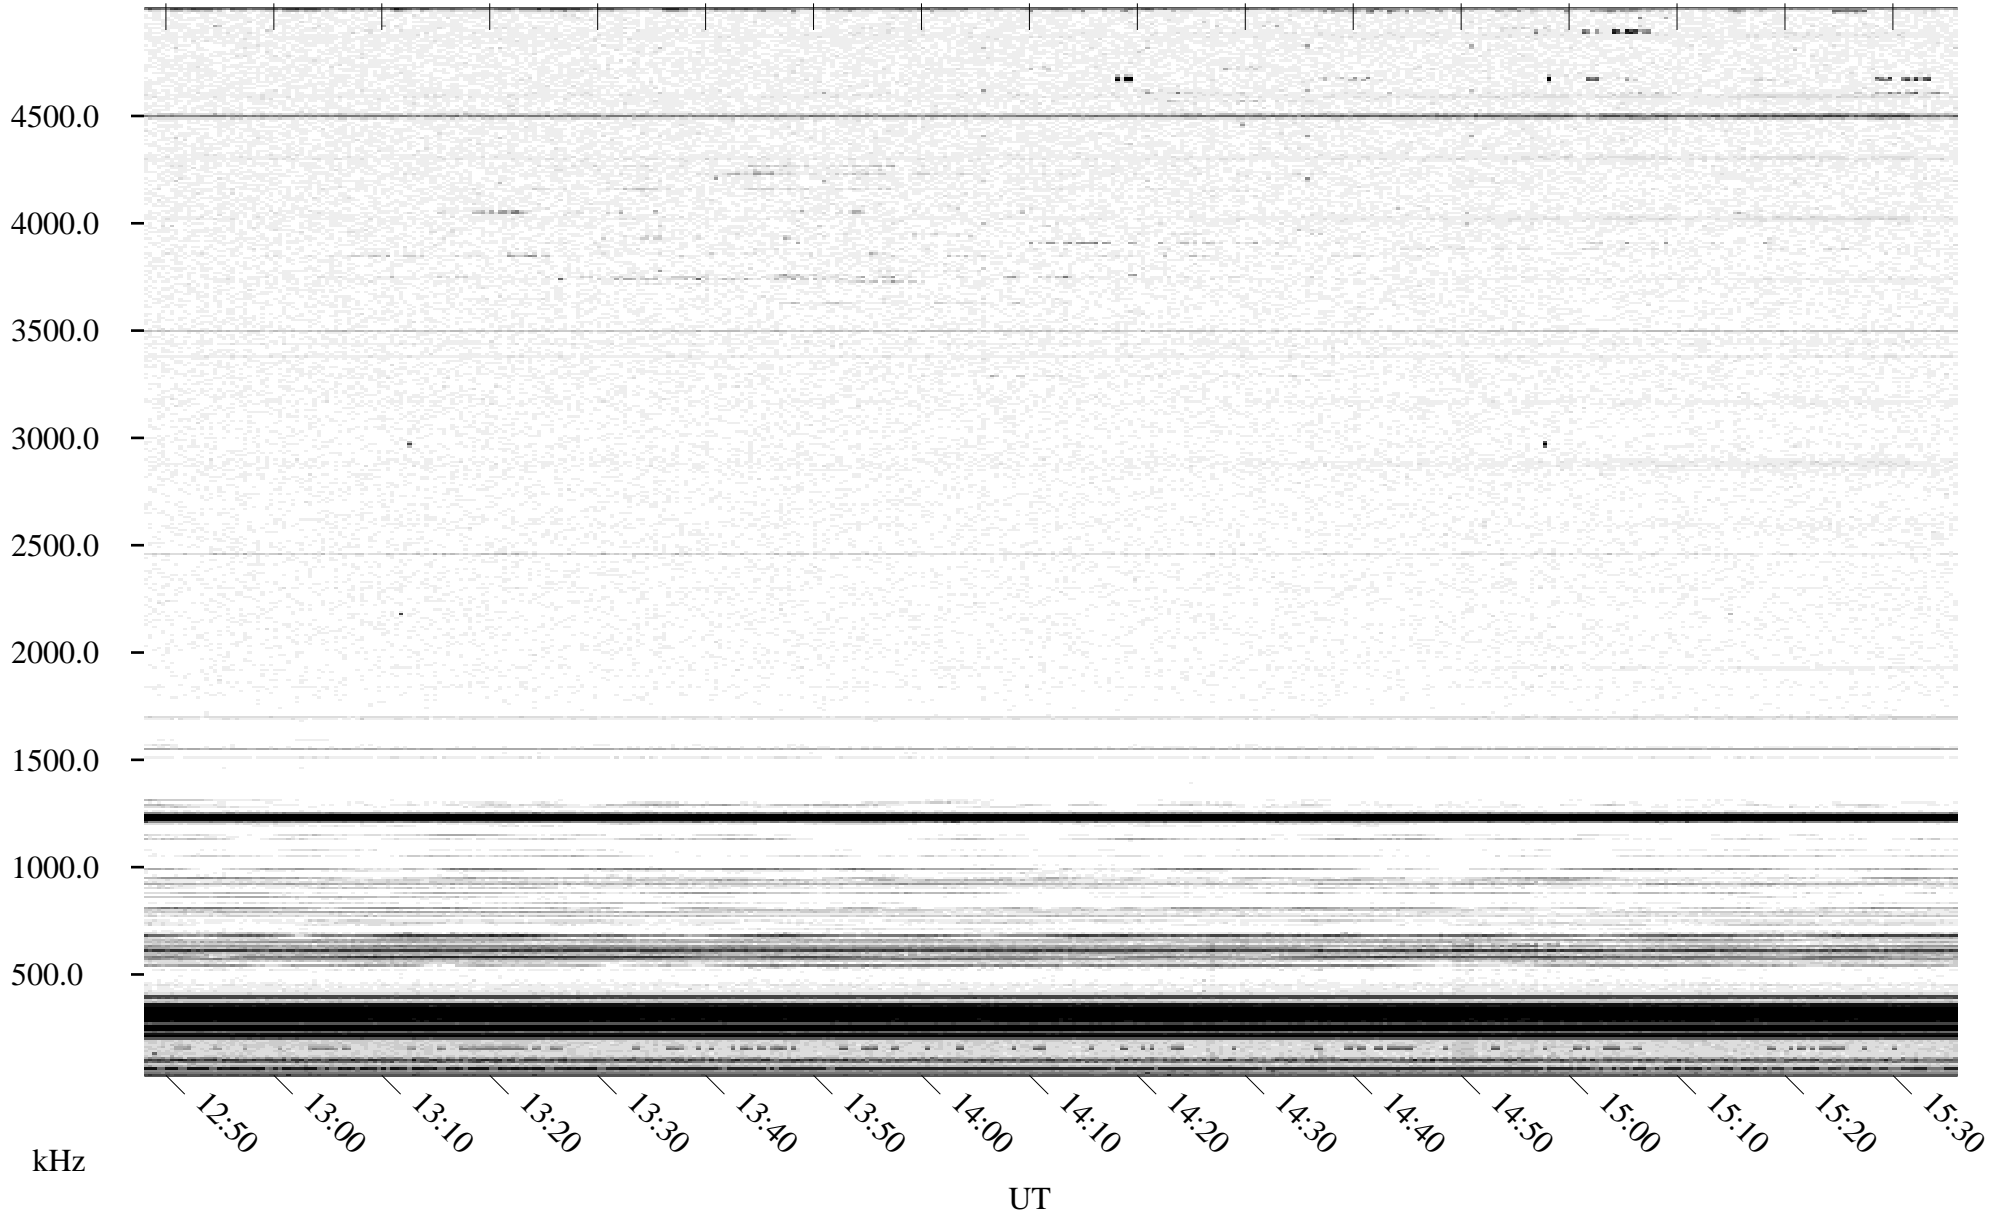

04/29/1996 Churchill, Manitoba

Linear Scale Black = 161 White = 15

ch96120l.r00m max_12

Page 1

04/29/1996 Churchill, Manitoba

Linear Scale Black = 161 White = 15

ch96120l.r00m max_12

04/30/1996 Churchill, Manitoba

Linear Scale Black = 161 White = 15

ch96120l.r00m max_12

Page 3

04/30/1996 Churchill, Manitoba

Linear Scale Black = 161 White = 15

ch96120l.r00m max_12

Page 4

04/30/1996 Churchill, Manitoba

Linear Scale Black = 161 White = 15

ch96120l.r00m max_12

Page 5

04/30/1996 Churchill, Manitoba

Linear Scale Black = 161 White = 15

ch96120l.r00m max_12

Page 6

04/30/1996 Churchill, Manitoba

Linear Scale Black = 161 White = 15

ch96120l.r00m max_12

Page 7

04/30/1996 Churchill, Manitoba

Linear Scale Black = 161 White = 15

ch96120l.r00m max_12

Page 8