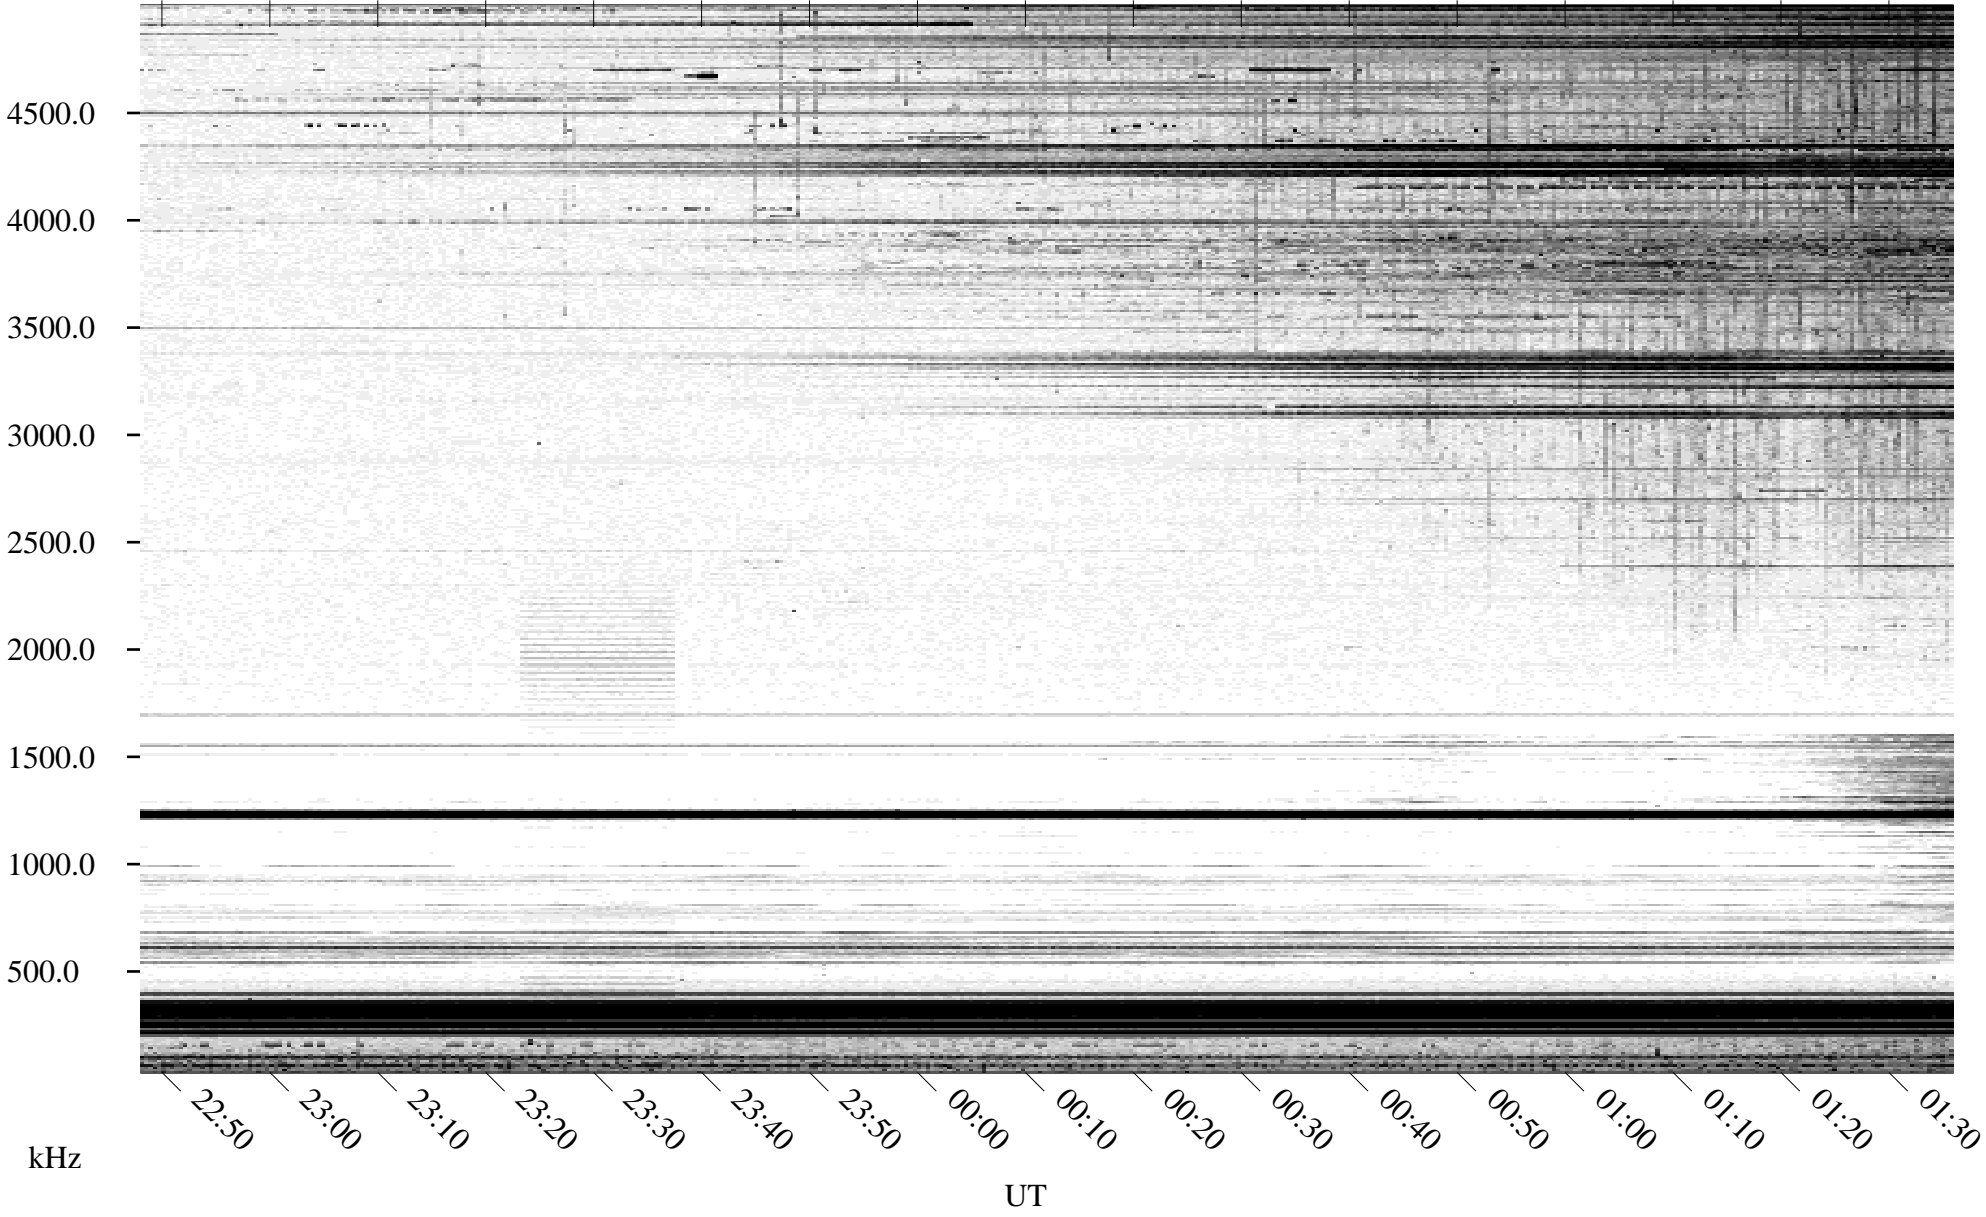

04/29/1996 Churchill, Manitoba

Linear Scale Black = 161 White = 15

ch96120l.r00m max_12

Page 1

04/29/1996 Churchill, Manitoba

Linear Scale Black = 161 White = 15

ch96120l.r00m max_12

04/30/1996 Churchill, Manitoba

Linear Scale Black = 161 White = 15

ch96120l.r00m max_12

Page 3

04/30/1996 Churchill, Manitoba

Linear Scale Black = 161 White = 15

ch96120l.r00m max_12

Page 4

04/30/1996 Churchill, Manitoba

Linear Scale Black = 161 White = 15

ch96120l.r00m max_12

Page 5

04/30/1996 Churchill, Manitoba

Linear Scale Black = 161 White = 15

ch96120l.r00m max_12

Page 6

04/30/1996 Churchill, Manitoba

Linear Scale Black = 161 White = 15

ch96120l.r00m max_12

Page 7

04/30/1996 Churchill, Manitoba

Linear Scale Black = 161 White = 15

ch96120l.r00m max_12

Page 8