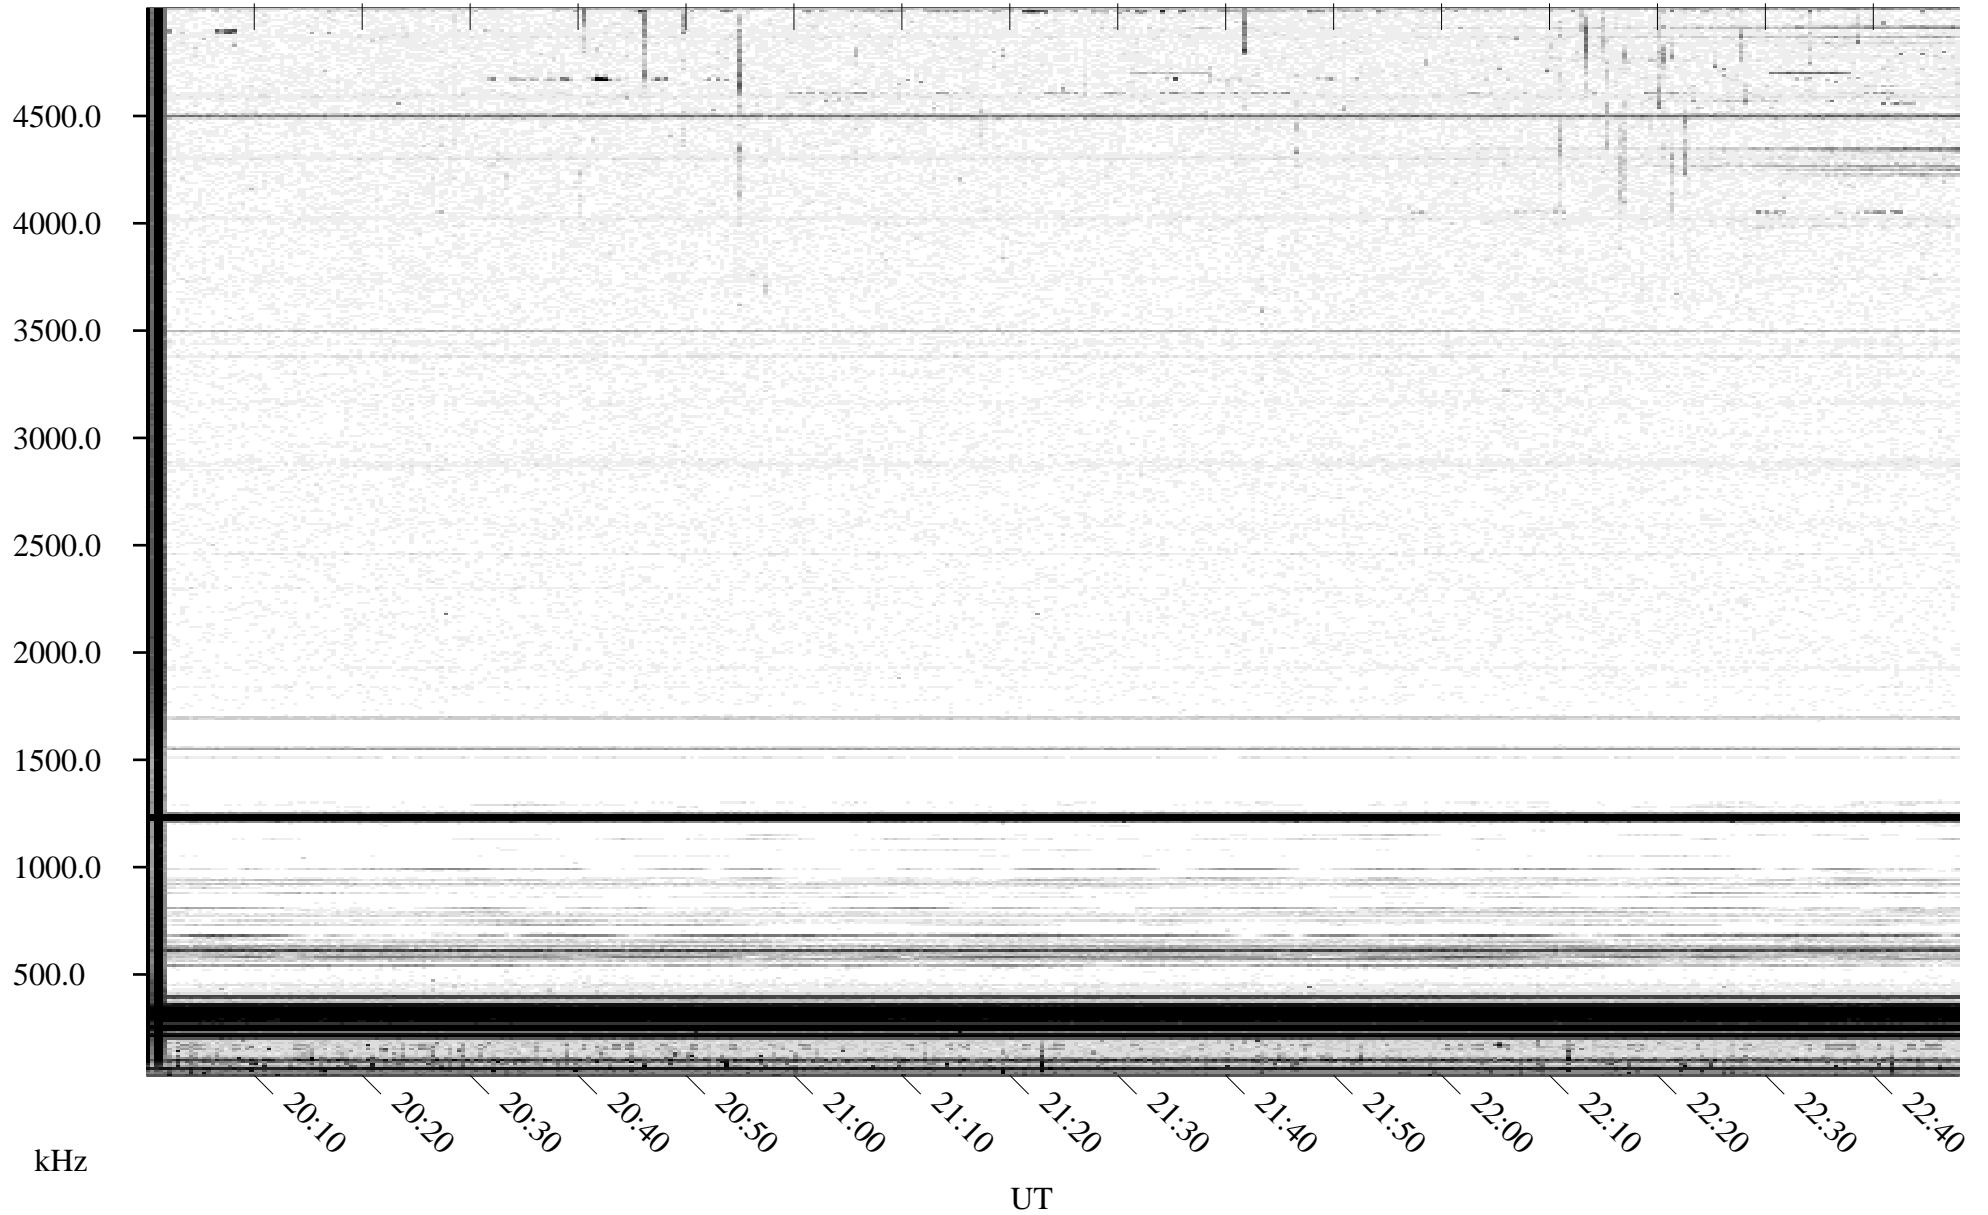

04/30/1996 Churchill, Manitoba

Linear Scale Black = 161 White = 15

ch961211.r00m max_12

Page 1

04/30/1996 Churchill, Manitoba

Linear Scale Black = 161 White = 15

ch961211.r00m max_12

Page 2

05/01/1996 Churchill, Manitoba

Linear Scale Black = 161 White = 15

ch961211.r00m max_12

Page 3

05/01/1996 Churchill, Manitoba

Linear Scale Black = 161 White = 15

ch961211.r00m max_12

Page 4

05/01/1996 Churchill, Manitoba

Linear Scale Black = 161 White = 15

ch961211.r00m max_12

Page 5

05/01/1996 Churchill, Manitoba

Linear Scale Black = 161 White = 15

ch961211.r00m max_12

Page 6

05/01/1996 Churchill, Manitoba

Linear Scale Black = 161 White = 15

ch961211.r00m max_12

Page 7

05/01/1996 Churchill, Manitoba

Linear Scale Black = 161 White = 15

ch961211.r00m max_12

Page 8