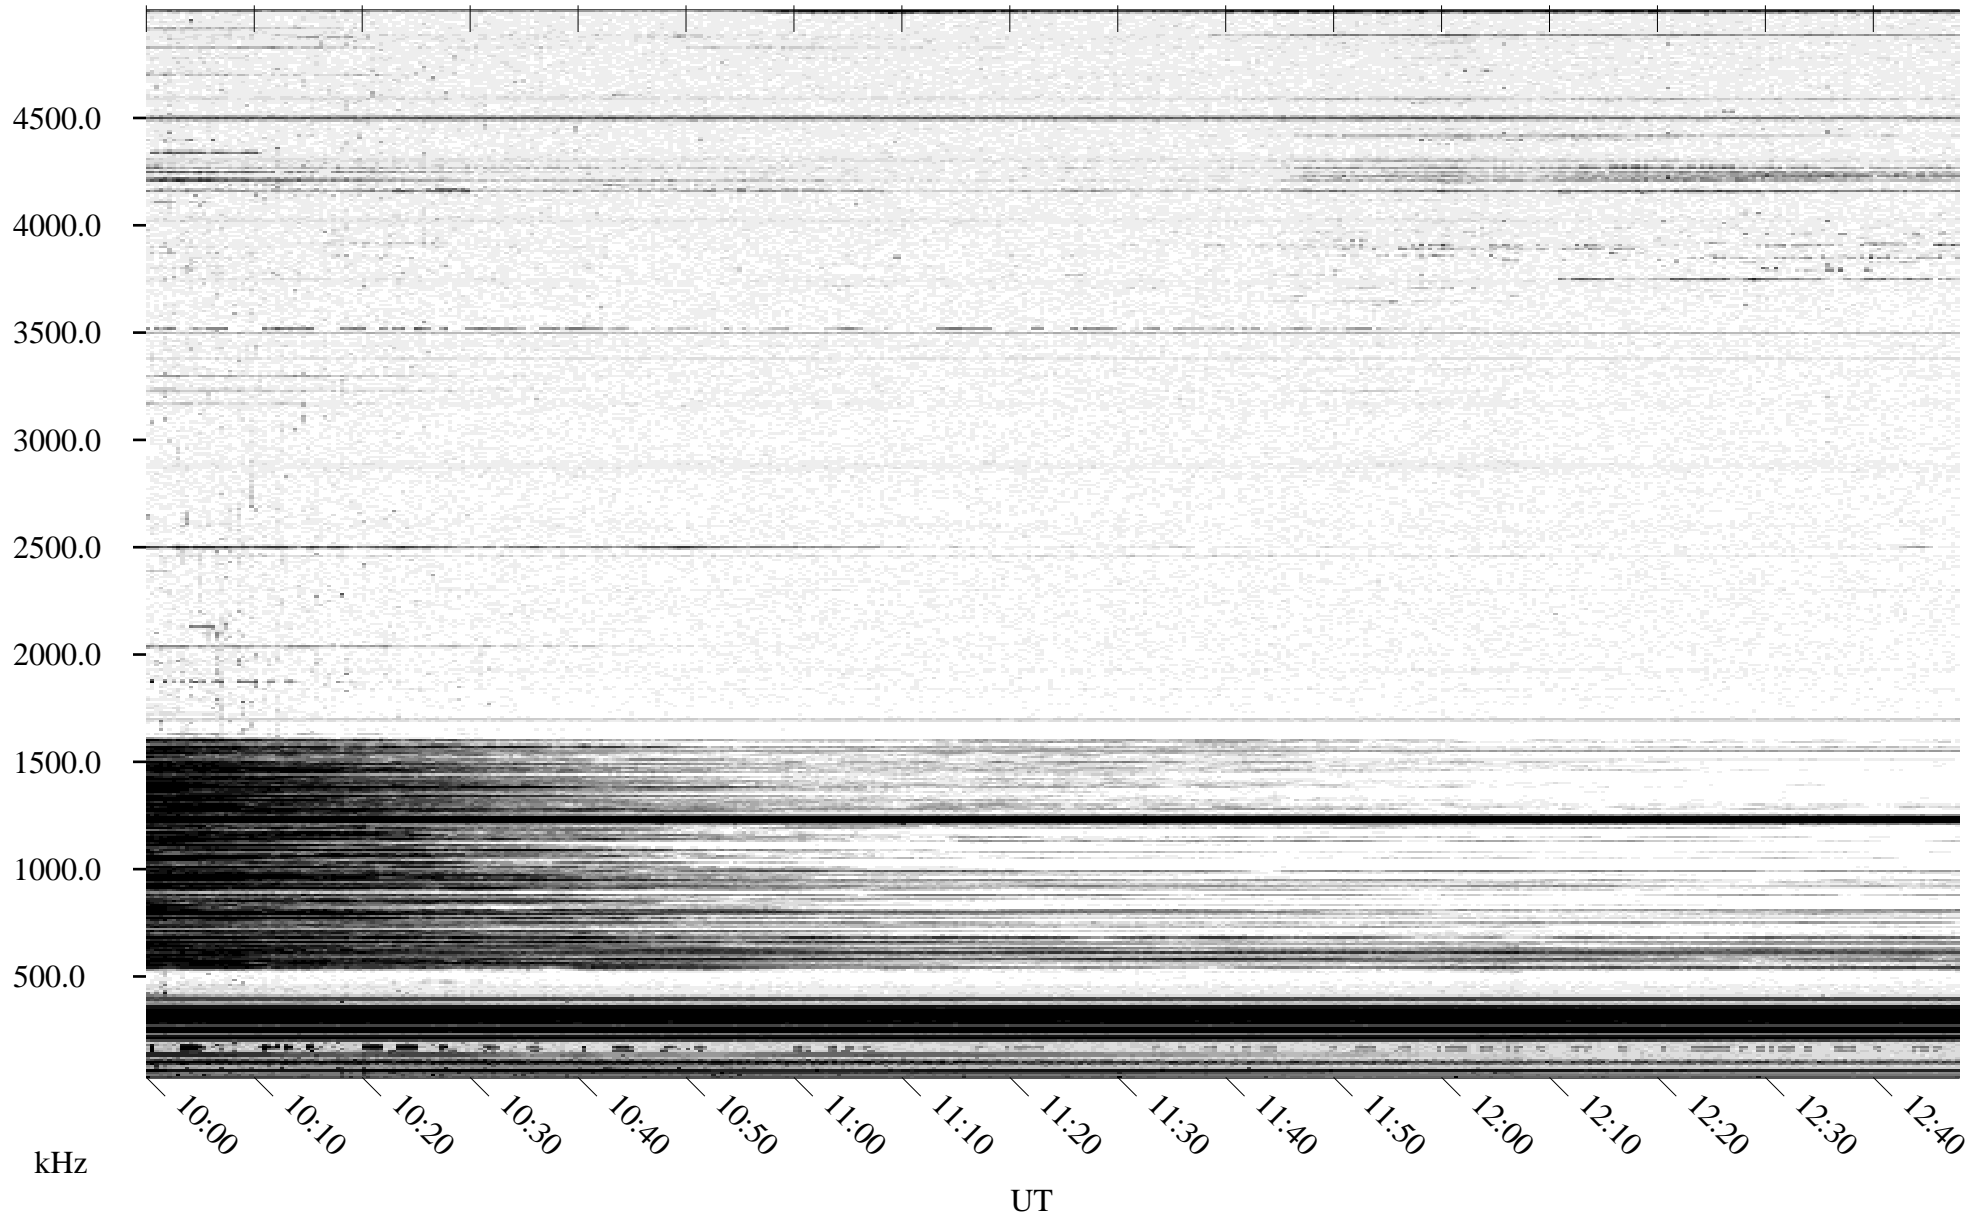

04/30/1996 Churchill, Manitoba

Linear Scale Black = 161 White = 15

ch961211.r00m max_12

Page 1

04/30/1996 Churchill, Manitoba

Linear Scale Black = 161 White = 15

ch961211.r00m max_12

Page 2

05/01/1996 Churchill, Manitoba

Linear Scale Black = 161 White = 15

ch961211.r00m max_12

Page 3

05/01/1996 Churchill, Manitoba

Linear Scale Black = 161 White = 15

ch961211.r00m max_12

Page 4

05/01/1996 Churchill, Manitoba

Linear Scale Black = 161 White = 15

ch961211.r00m max_12

Page 5

05/01/1996 Churchill, Manitoba

Linear Scale Black = 161 White = 15

ch961211.r00m max_12

Page 6

05/01/1996 Churchill, Manitoba

Linear Scale Black = 161 White = 15

ch961211.r00m max_12

Page 7

05/01/1996 Churchill, Manitoba

Linear Scale Black = 161 White = 15

ch961211.r00m max_12

Page 8