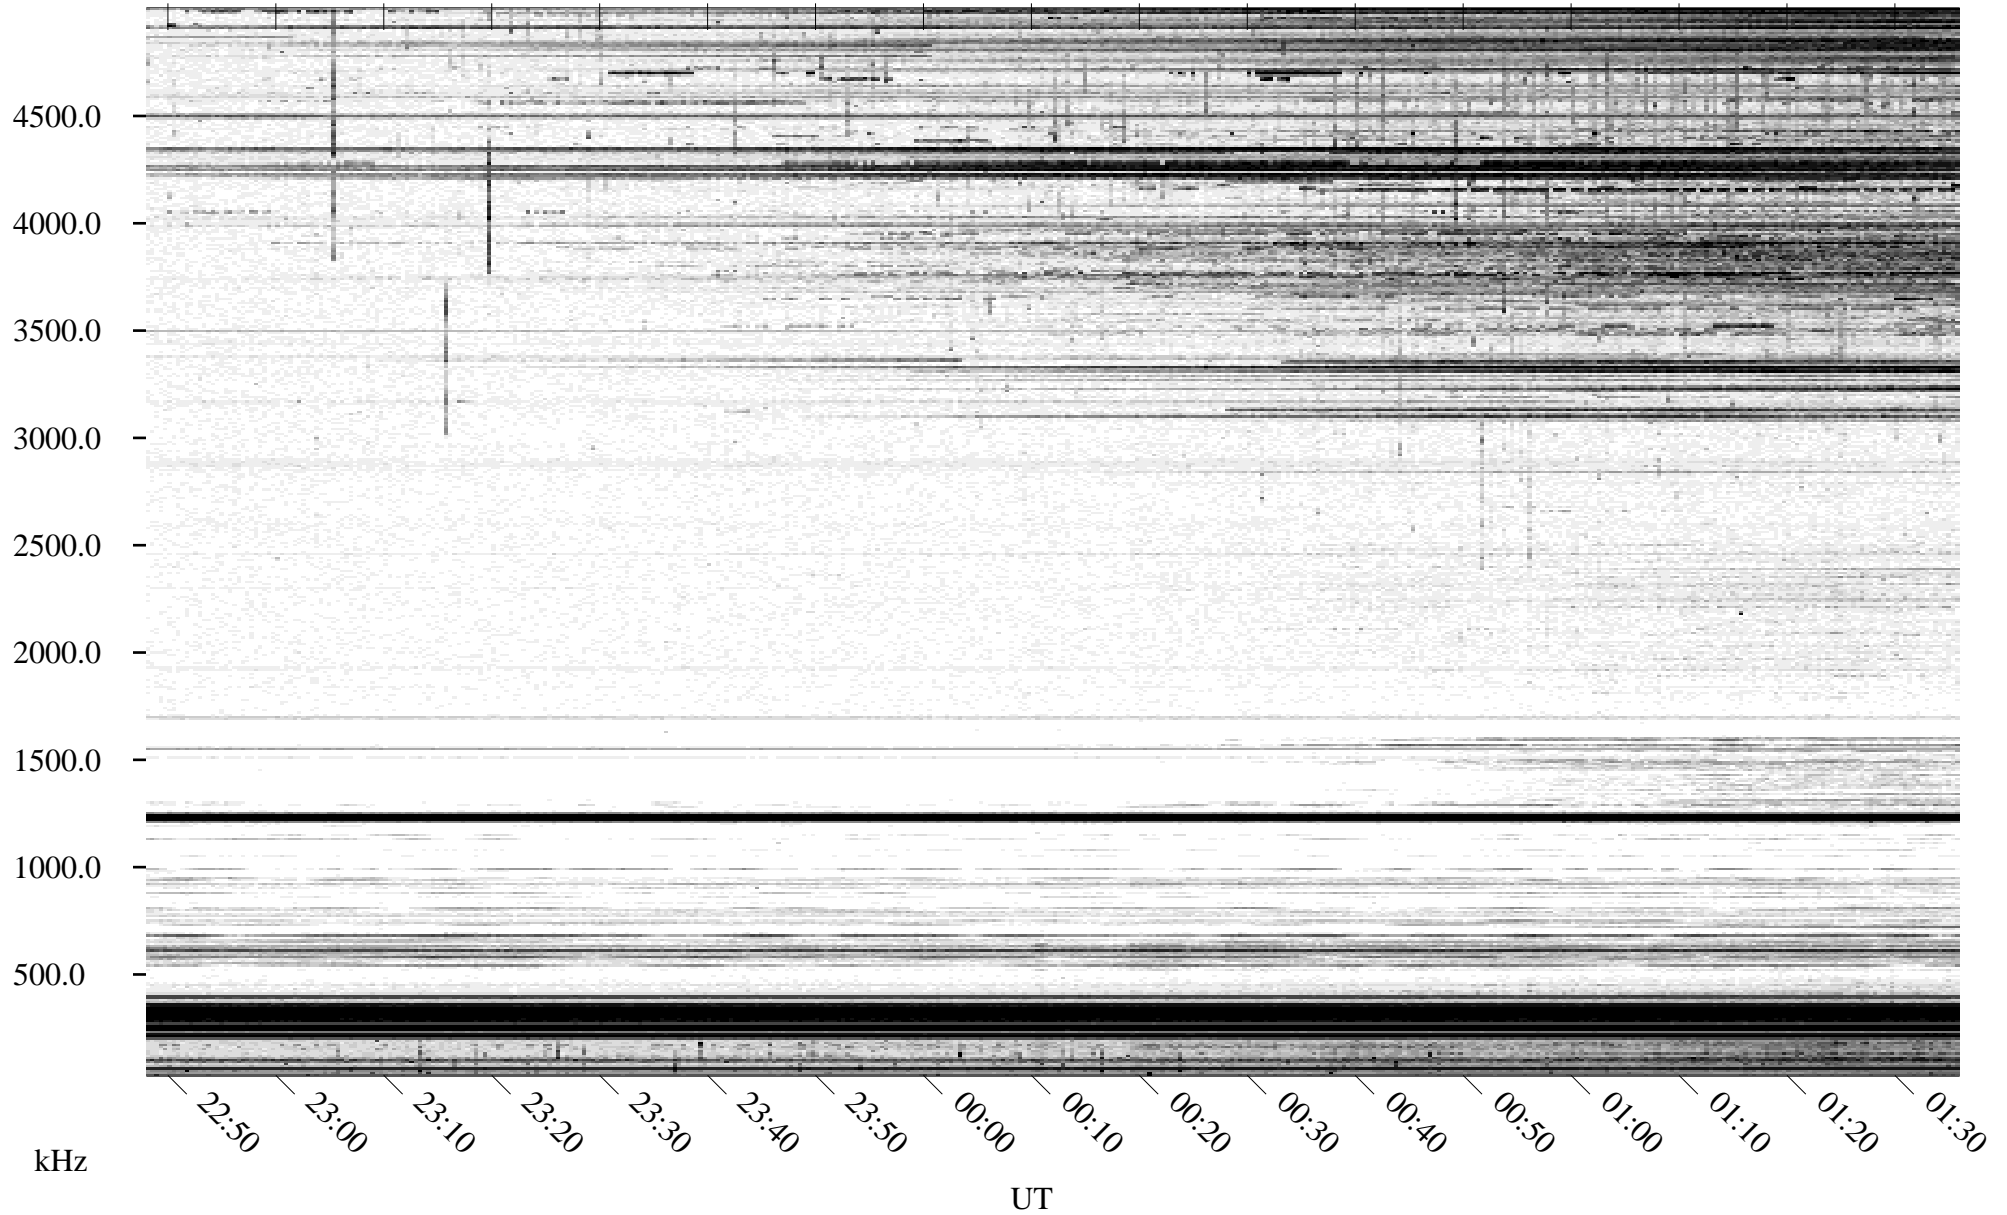

04/30/1996 Churchill, Manitoba

Linear Scale Black = 161 White = 15

ch961211.r00m max_12

Page 1

04/30/1996 Churchill, Manitoba

Linear Scale Black = 161 White = 15

ch961211.r00m max_12

Page 2

05/01/1996 Churchill, Manitoba

Linear Scale Black = 161 White = 15

ch961211.r00m max_12

Page 3

05/01/1996 Churchill, Manitoba

Linear Scale Black = 161 White = 15

ch961211.r00m max_12

Page 4

05/01/1996 Churchill, Manitoba

Linear Scale Black = 161 White = 15

ch961211.r00m max_12

Page 5

05/01/1996 Churchill, Manitoba

Linear Scale Black = 161 White = 15

ch961211.r00m max_12

Page 6

05/01/1996 Churchill, Manitoba

Linear Scale Black = 161 White = 15

ch961211.r00m max_12

Page 7

05/01/1996 Churchill, Manitoba

Linear Scale Black = 161 White = 15

ch961211.r00m max_12

Page 8