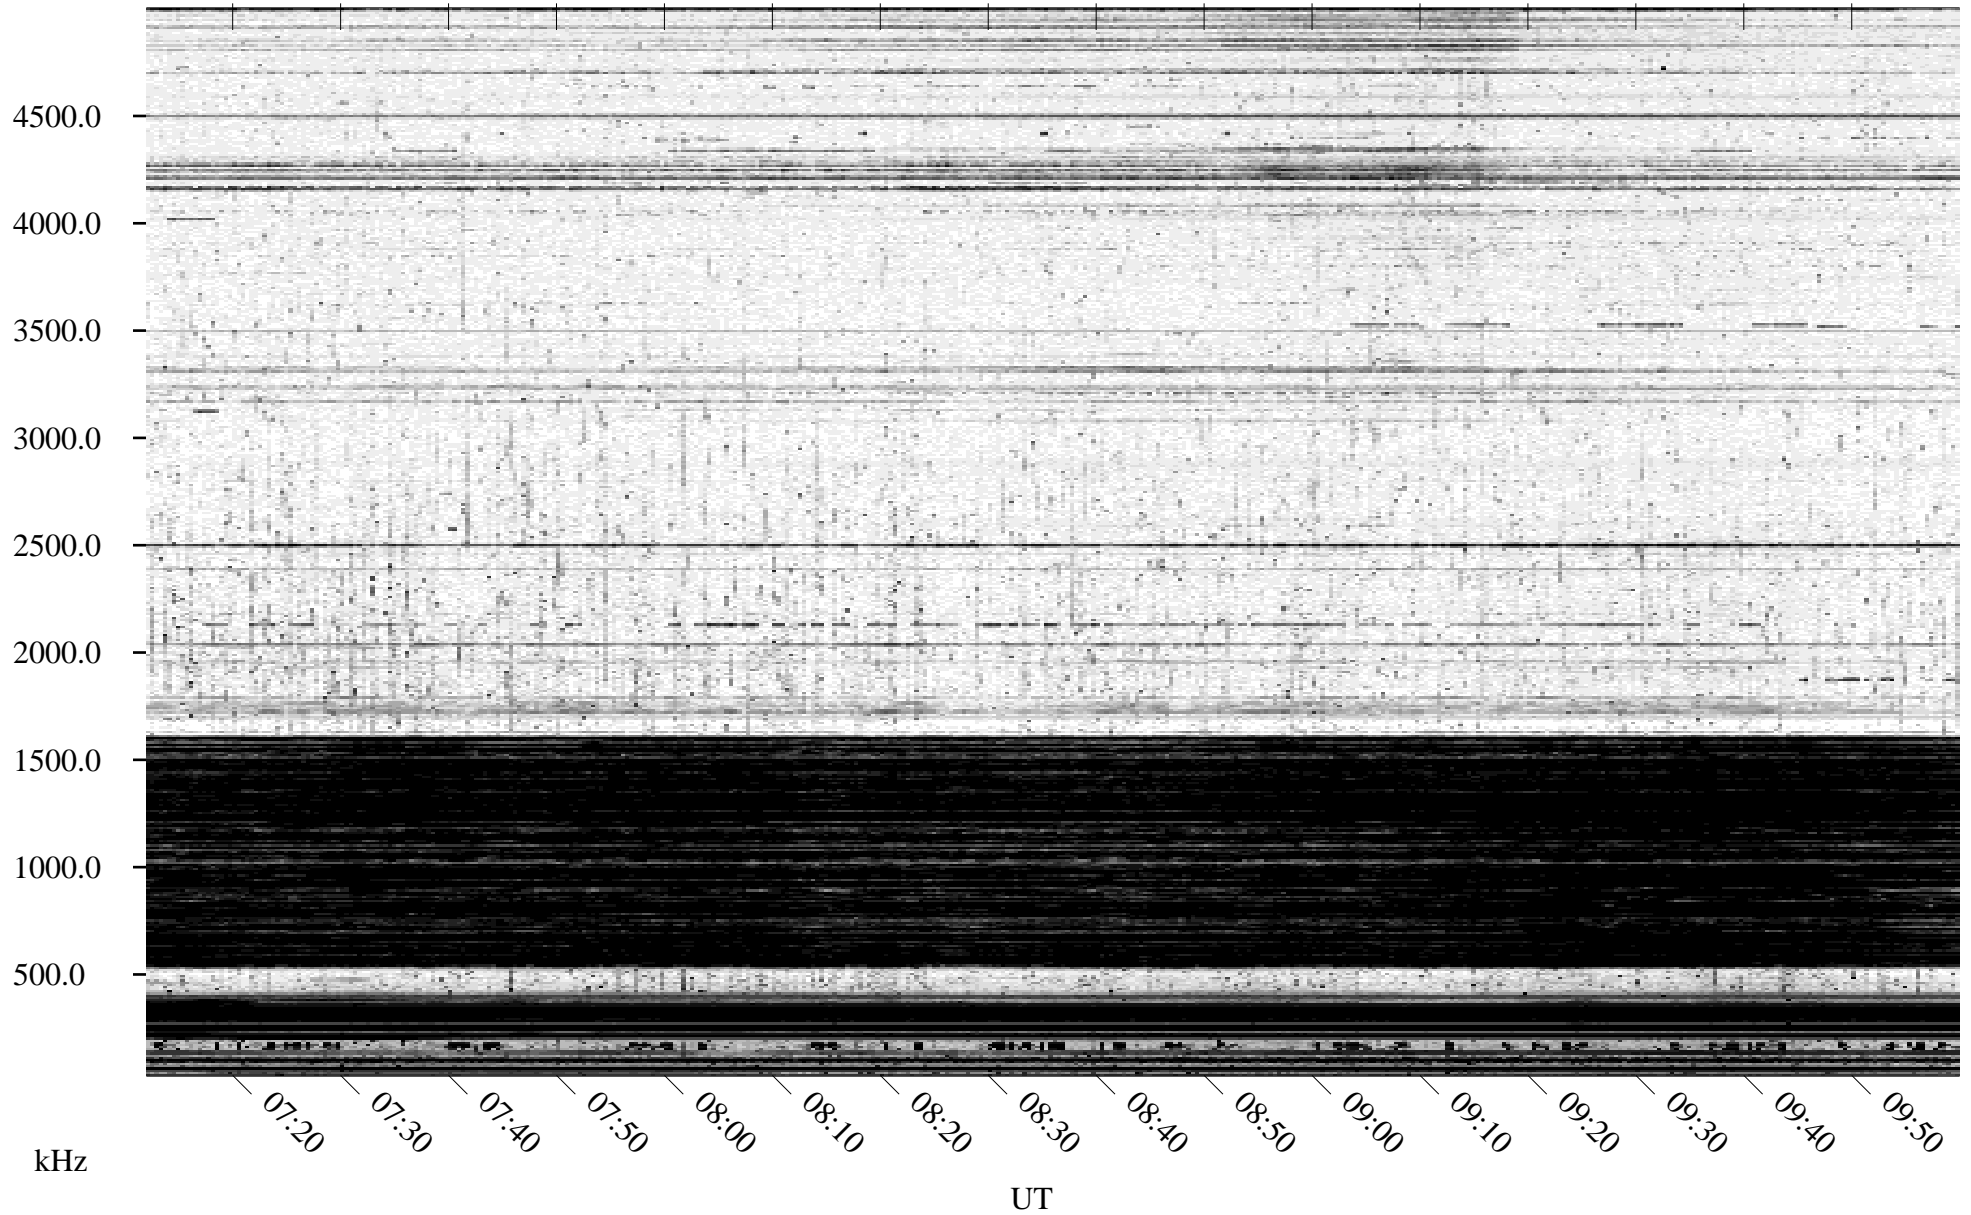

04/30/1996 Churchill, Manitoba

Linear Scale Black = 161 White = 15

ch961211.r00m max_12

Page 1

04/30/1996 Churchill, Manitoba

Linear Scale Black = 161 White = 15

ch961211.r00m max_12

Page 2

05/01/1996 Churchill, Manitoba

Linear Scale Black = 161 White = 15

ch961211.r00m max_12

Page 3

05/01/1996 Churchill, Manitoba

Linear Scale Black = 161 White = 15

ch961211.r00m max_12

Page 4

05/01/1996 Churchill, Manitoba

Linear Scale Black = 161 White = 15

ch961211.r00m max_12

Page 5

05/01/1996 Churchill, Manitoba

Linear Scale Black = 161 White = 15

ch961211.r00m max_12

Page 6

05/01/1996 Churchill, Manitoba

Linear Scale Black = 161 White = 15

ch961211.r00m max_12

Page 7

05/01/1996 Churchill, Manitoba

Linear Scale Black = 161 White = 15

ch961211.r00m max_12

Page 8