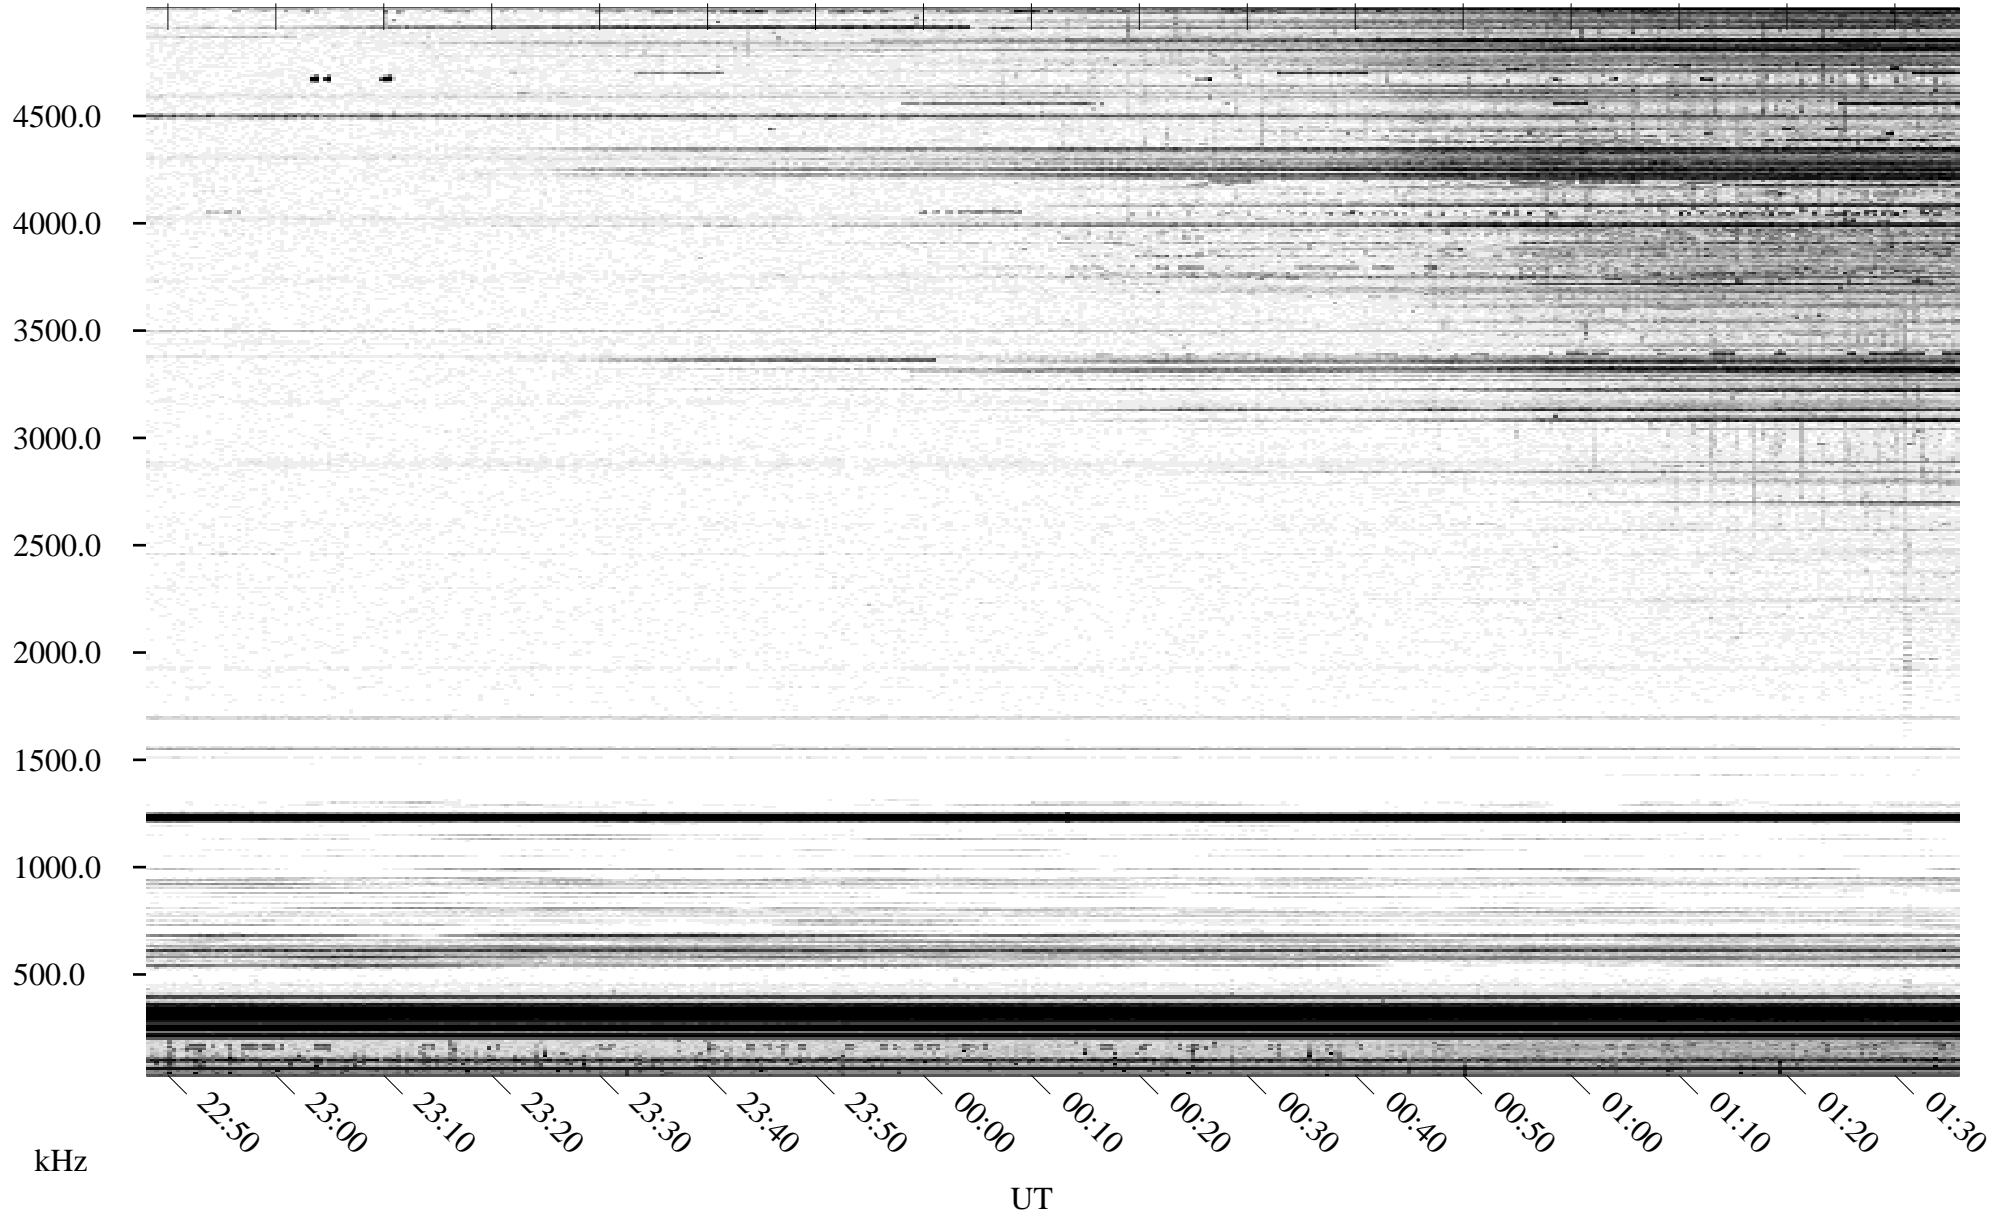

05/01/1996 Churchill, Manitoba

Linear Scale Black = 161 White = 15

ch96122l.r00m max_12

Page 1

05/01/1996 Churchill, Manitoba

Linear Scale Black = 161 White = 15

ch96122l.r00m max_12

Page 2

05/02/1996 Churchill, Manitoba

Linear Scale Black = 161 White = 15

ch96122l.r00m max_12

Page 3

05/02/1996 Churchill, Manitoba

Linear Scale Black = 161 White = 15

ch961221.r00m max_12

Page 4

05/02/1996 Churchill, Manitoba

Linear Scale Black = 161 White = 15

ch961221.r00m max_12

Page 5

05/02/1996 Churchill, Manitoba

Linear Scale Black = 161 White = 15

ch961221.r00m max_12

Page 6

05/02/1996 Churchill, Manitoba

Linear Scale Black = 161 White = 15

ch96122l.r00m max_12

Page 7

05/02/1996 Churchill, Manitoba

Linear Scale Black = 161 White = 15

ch961221.r00m max_12

Page 8