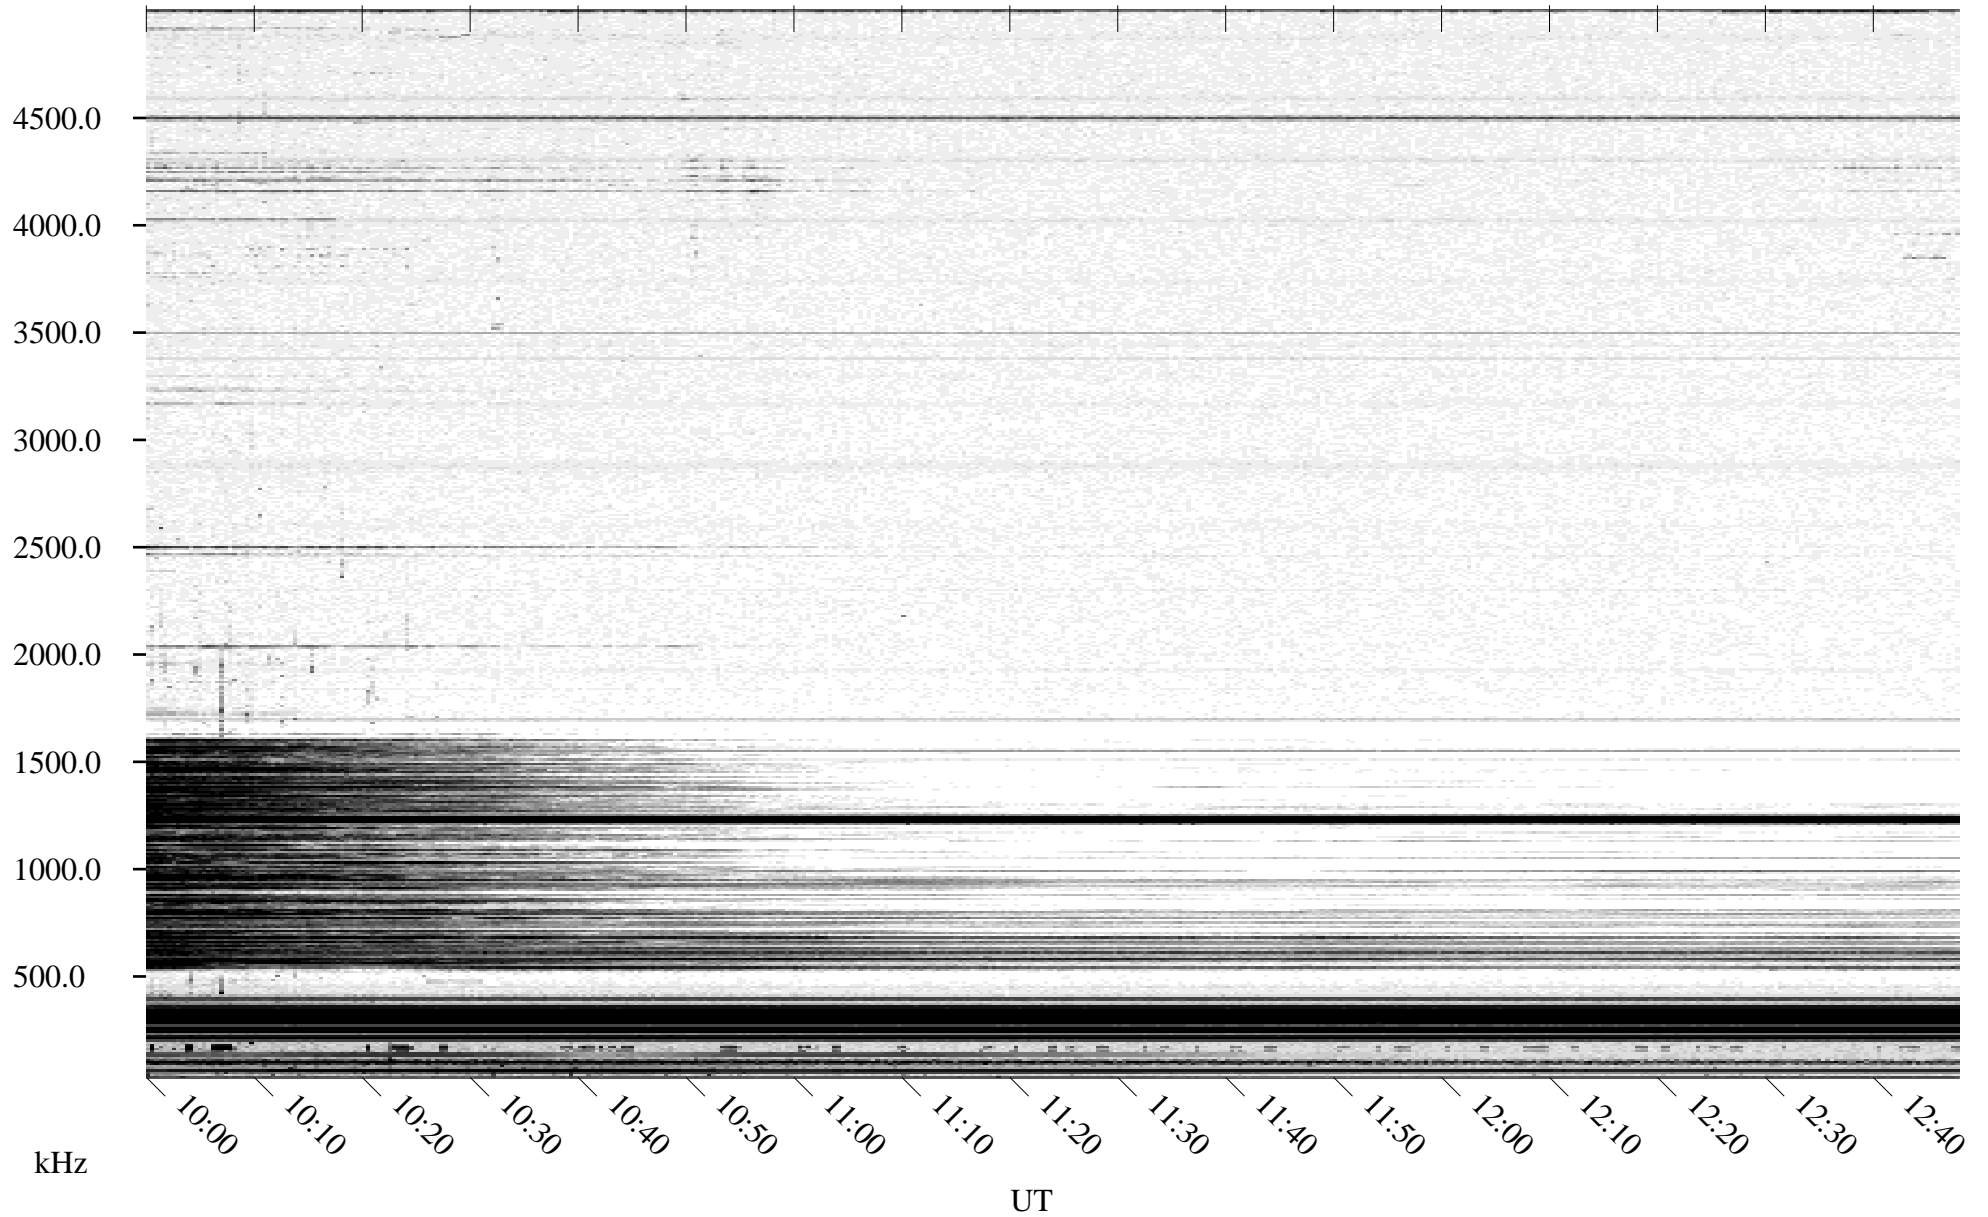

05/01/1996 Churchill, Manitoba

Linear Scale Black = 161 White = 15

ch96122l.r00m max_12

Page 1

05/01/1996 Churchill, Manitoba

Linear Scale Black = 161 White = 15

ch96122l.r00m max_12

Page 2

05/02/1996 Churchill, Manitoba

Linear Scale Black = 161 White = 15

ch96122l.r00m max_12

Page 3

05/02/1996 Churchill, Manitoba

Linear Scale Black = 161 White = 15

ch961221.r00m max_12

Page 4

05/02/1996 Churchill, Manitoba

Linear Scale Black = 161 White = 15

ch961221.r00m max_12

Page 5

05/02/1996 Churchill, Manitoba

Linear Scale Black = 161 White = 15

ch961221.r00m max_12

Page 6

05/02/1996 Churchill, Manitoba

Linear Scale Black = 161 White = 15

ch96122l.r00m max_12

Page 7

05/02/1996 Churchill, Manitoba

Linear Scale Black = 161 White = 15

ch961221.r00m max_12

Page 8