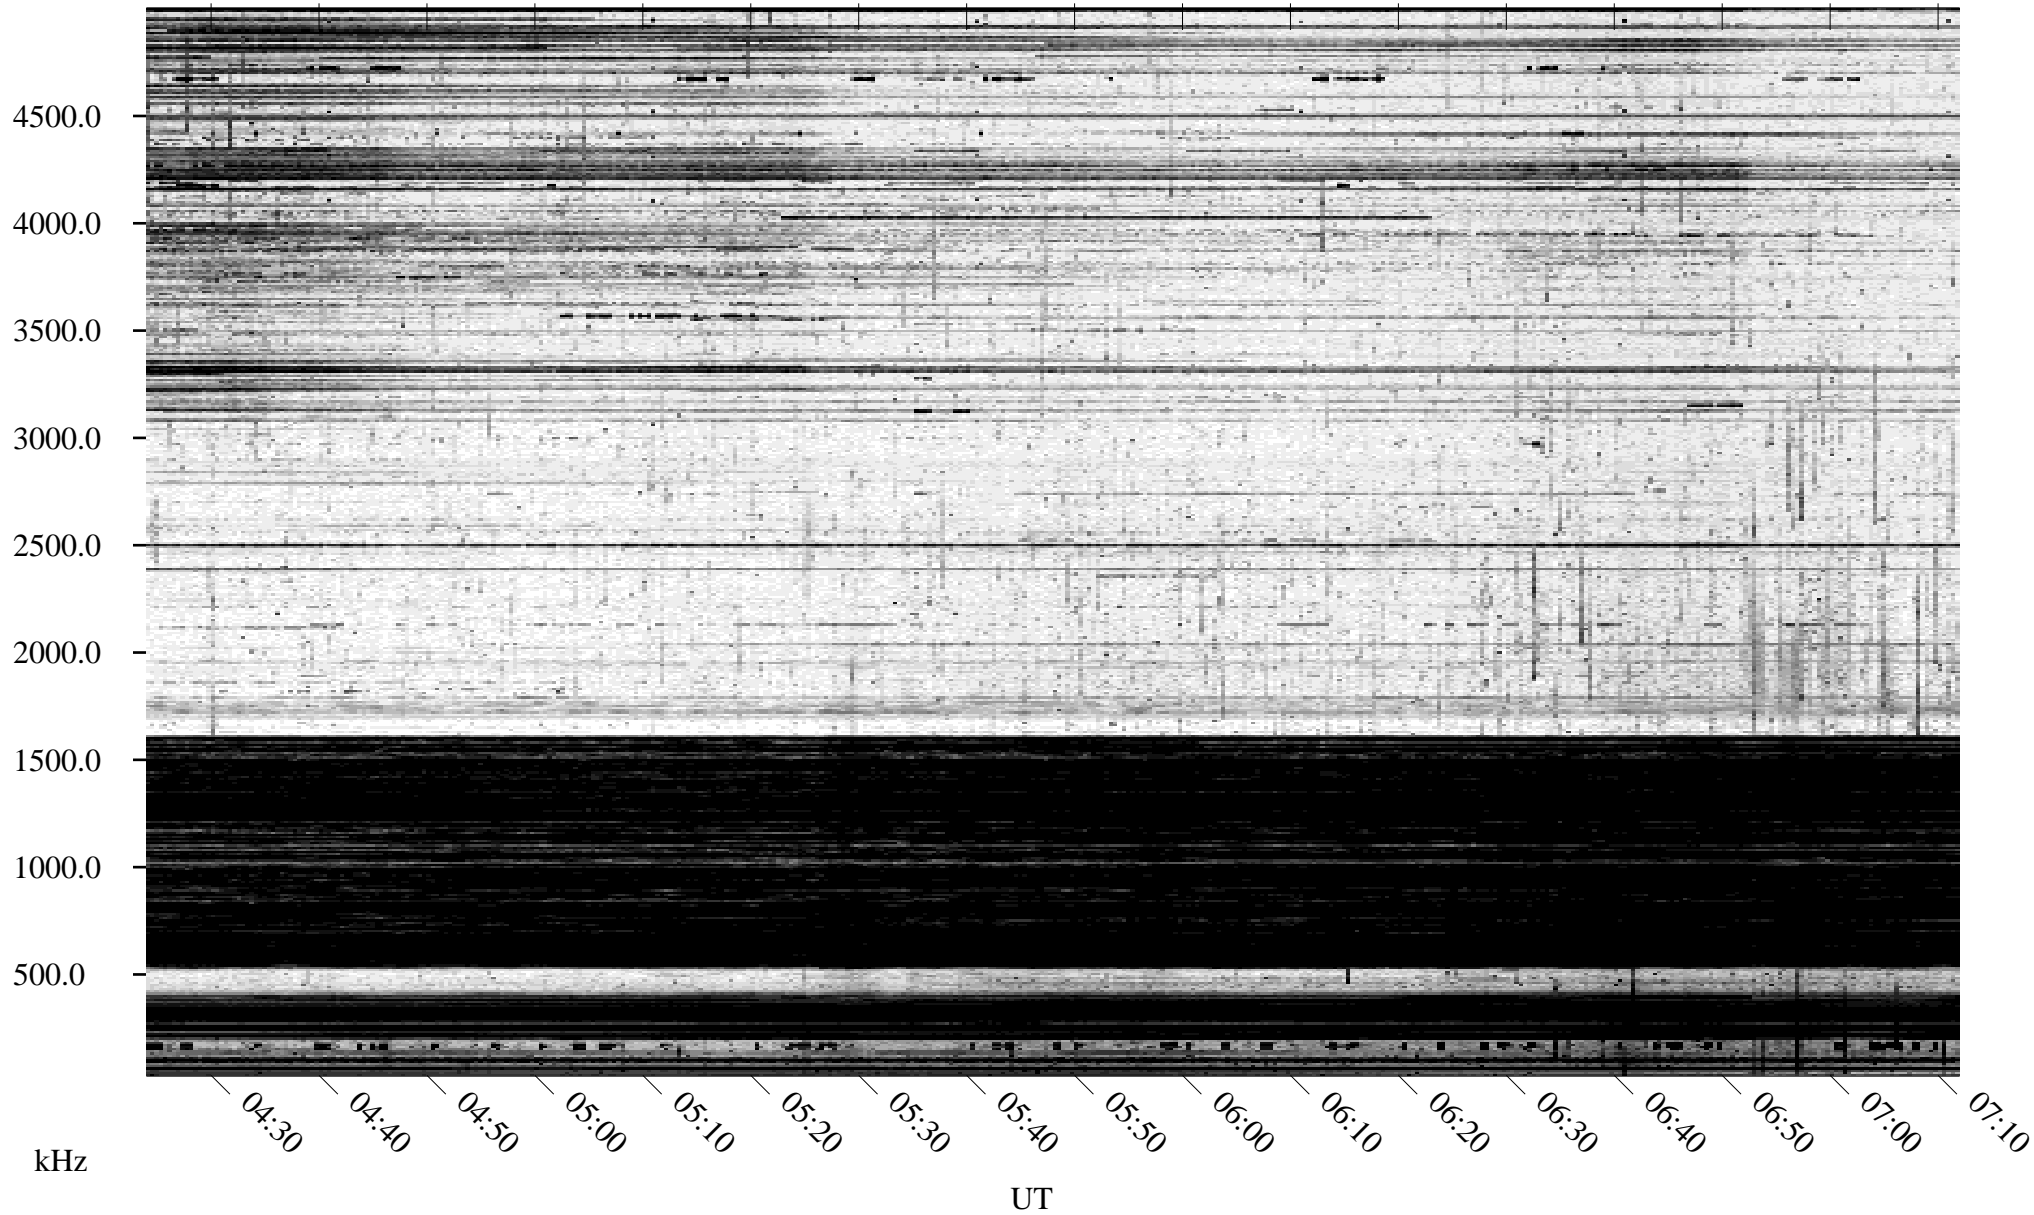

05/01/1996 Churchill, Manitoba

Linear Scale Black = 161 White = 15

ch96122l.r00m max_12

Page 1

05/01/1996 Churchill, Manitoba

Linear Scale Black = 161 White = 15

ch96122l.r00m max_12

Page 2

05/02/1996 Churchill, Manitoba

Linear Scale Black = 161 White = 15

ch96122l.r00m max_12

Page 3

05/02/1996 Churchill, Manitoba

Linear Scale Black = 161 White = 15

ch961221.r00m max_12

Page 4

05/02/1996 Churchill, Manitoba

Linear Scale Black = 161 White = 15

ch961221.r00m max_12

Page 5

05/02/1996 Churchill, Manitoba

Linear Scale Black = 161 White = 15

ch961221.r00m max_12

Page 6

05/02/1996 Churchill, Manitoba

Linear Scale Black = 161 White = 15

ch96122l.r00m max_12

Page 7

05/02/1996 Churchill, Manitoba

Linear Scale Black = 161 White = 15

ch961221.r00m max_12

Page 8