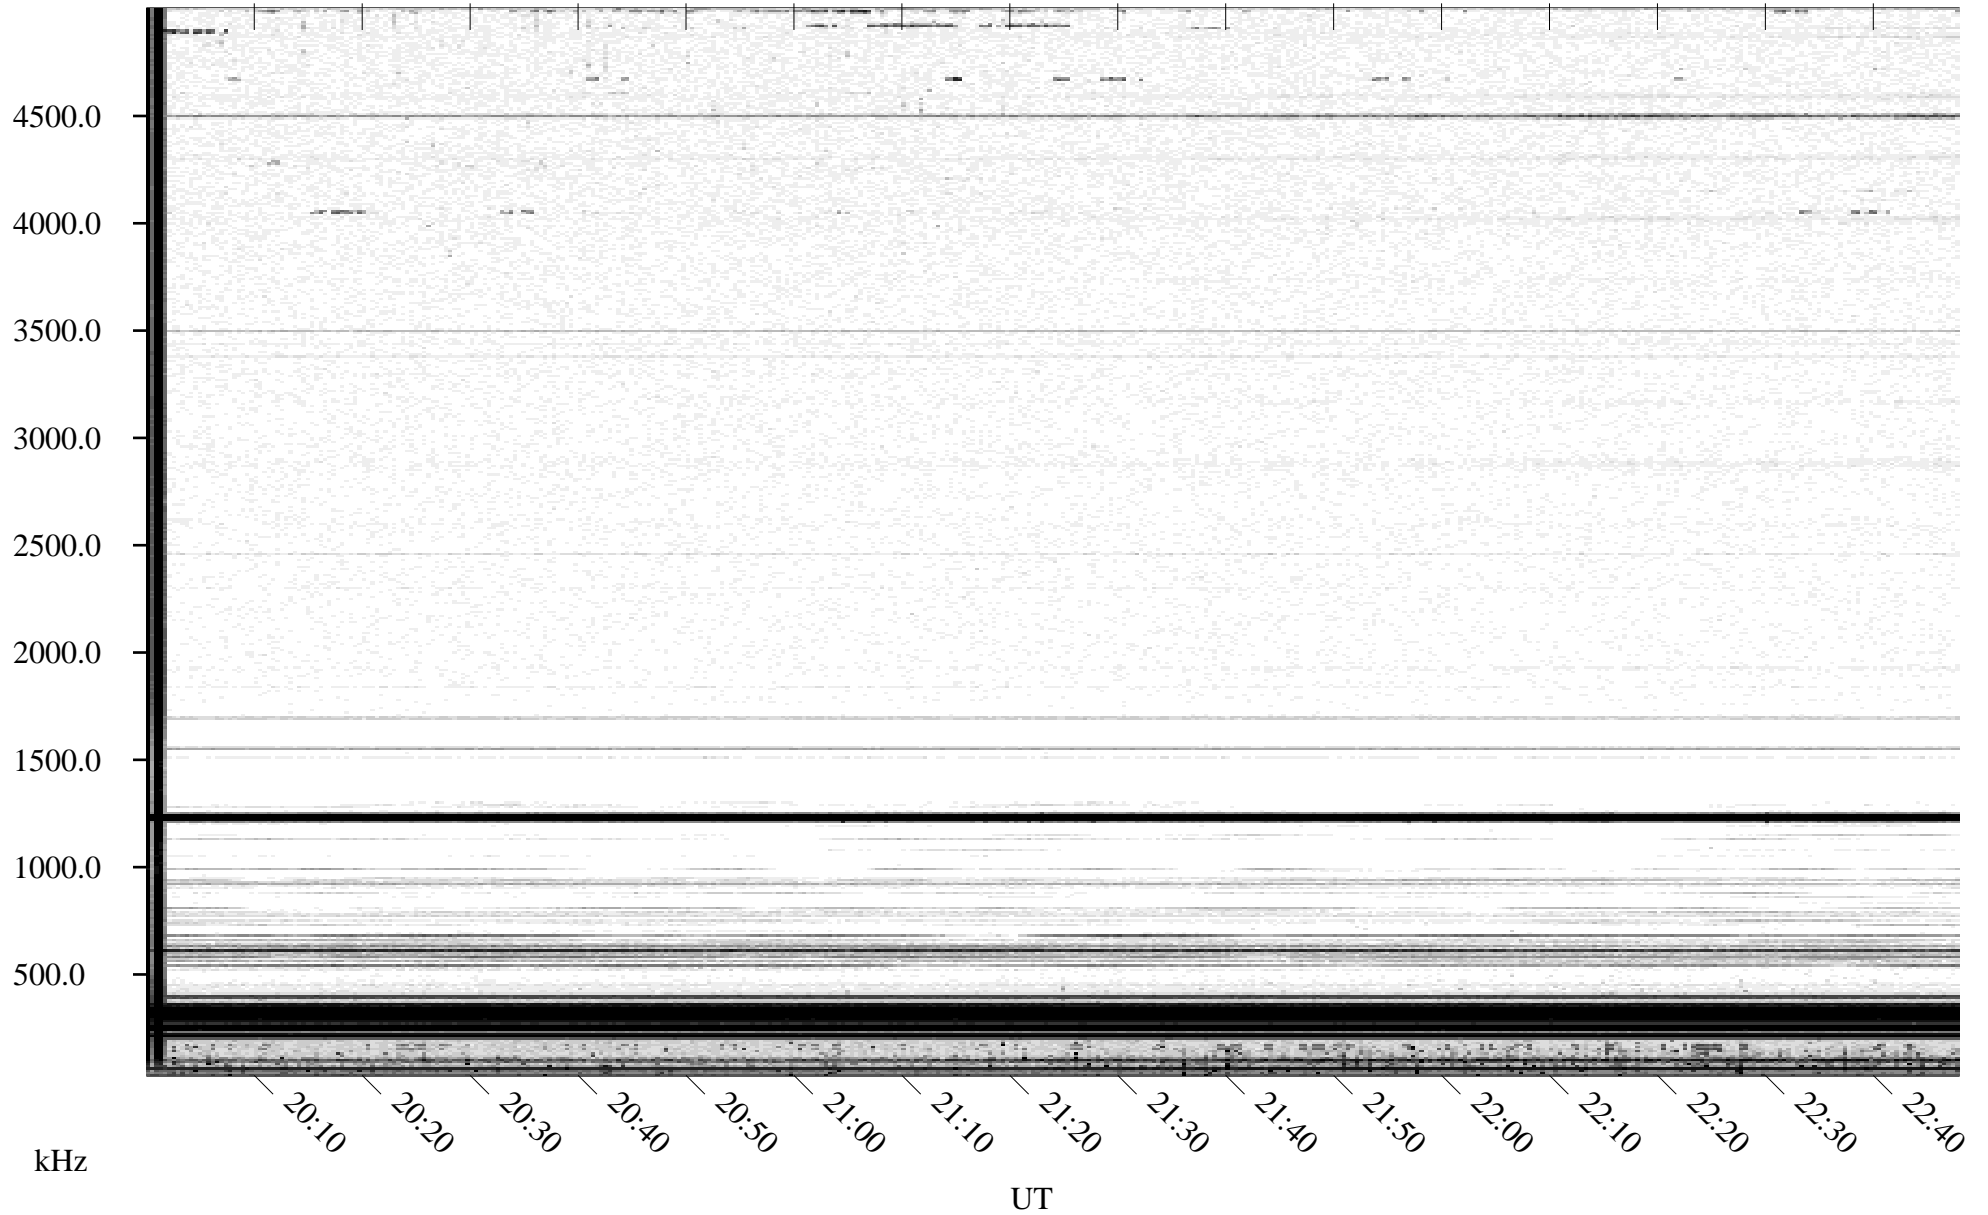

05/01/1996 Churchill, Manitoba

Linear Scale Black = 161 White = 15

ch96122l.r00m max_12

Page 1

05/01/1996 Churchill, Manitoba

Linear Scale Black = 161 White = 15

ch96122l.r00m max_12

Page 2

05/02/1996 Churchill, Manitoba

Linear Scale Black = 161 White = 15

ch96122l.r00m max_12

Page 3

05/02/1996 Churchill, Manitoba

Linear Scale Black = 161 White = 15

ch961221.r00m max_12

Page 4

05/02/1996 Churchill, Manitoba

Linear Scale Black = 161 White = 15

ch961221.r00m max_12

Page 5

05/02/1996 Churchill, Manitoba

Linear Scale Black = 161 White = 15

ch961221.r00m max_12

Page 6

05/02/1996 Churchill, Manitoba

Linear Scale Black = 161 White = 15

ch96122l.r00m max_12

Page 7

05/02/1996 Churchill, Manitoba

Linear Scale Black = 161 White = 15

ch961221.r00m max_12

Page 8