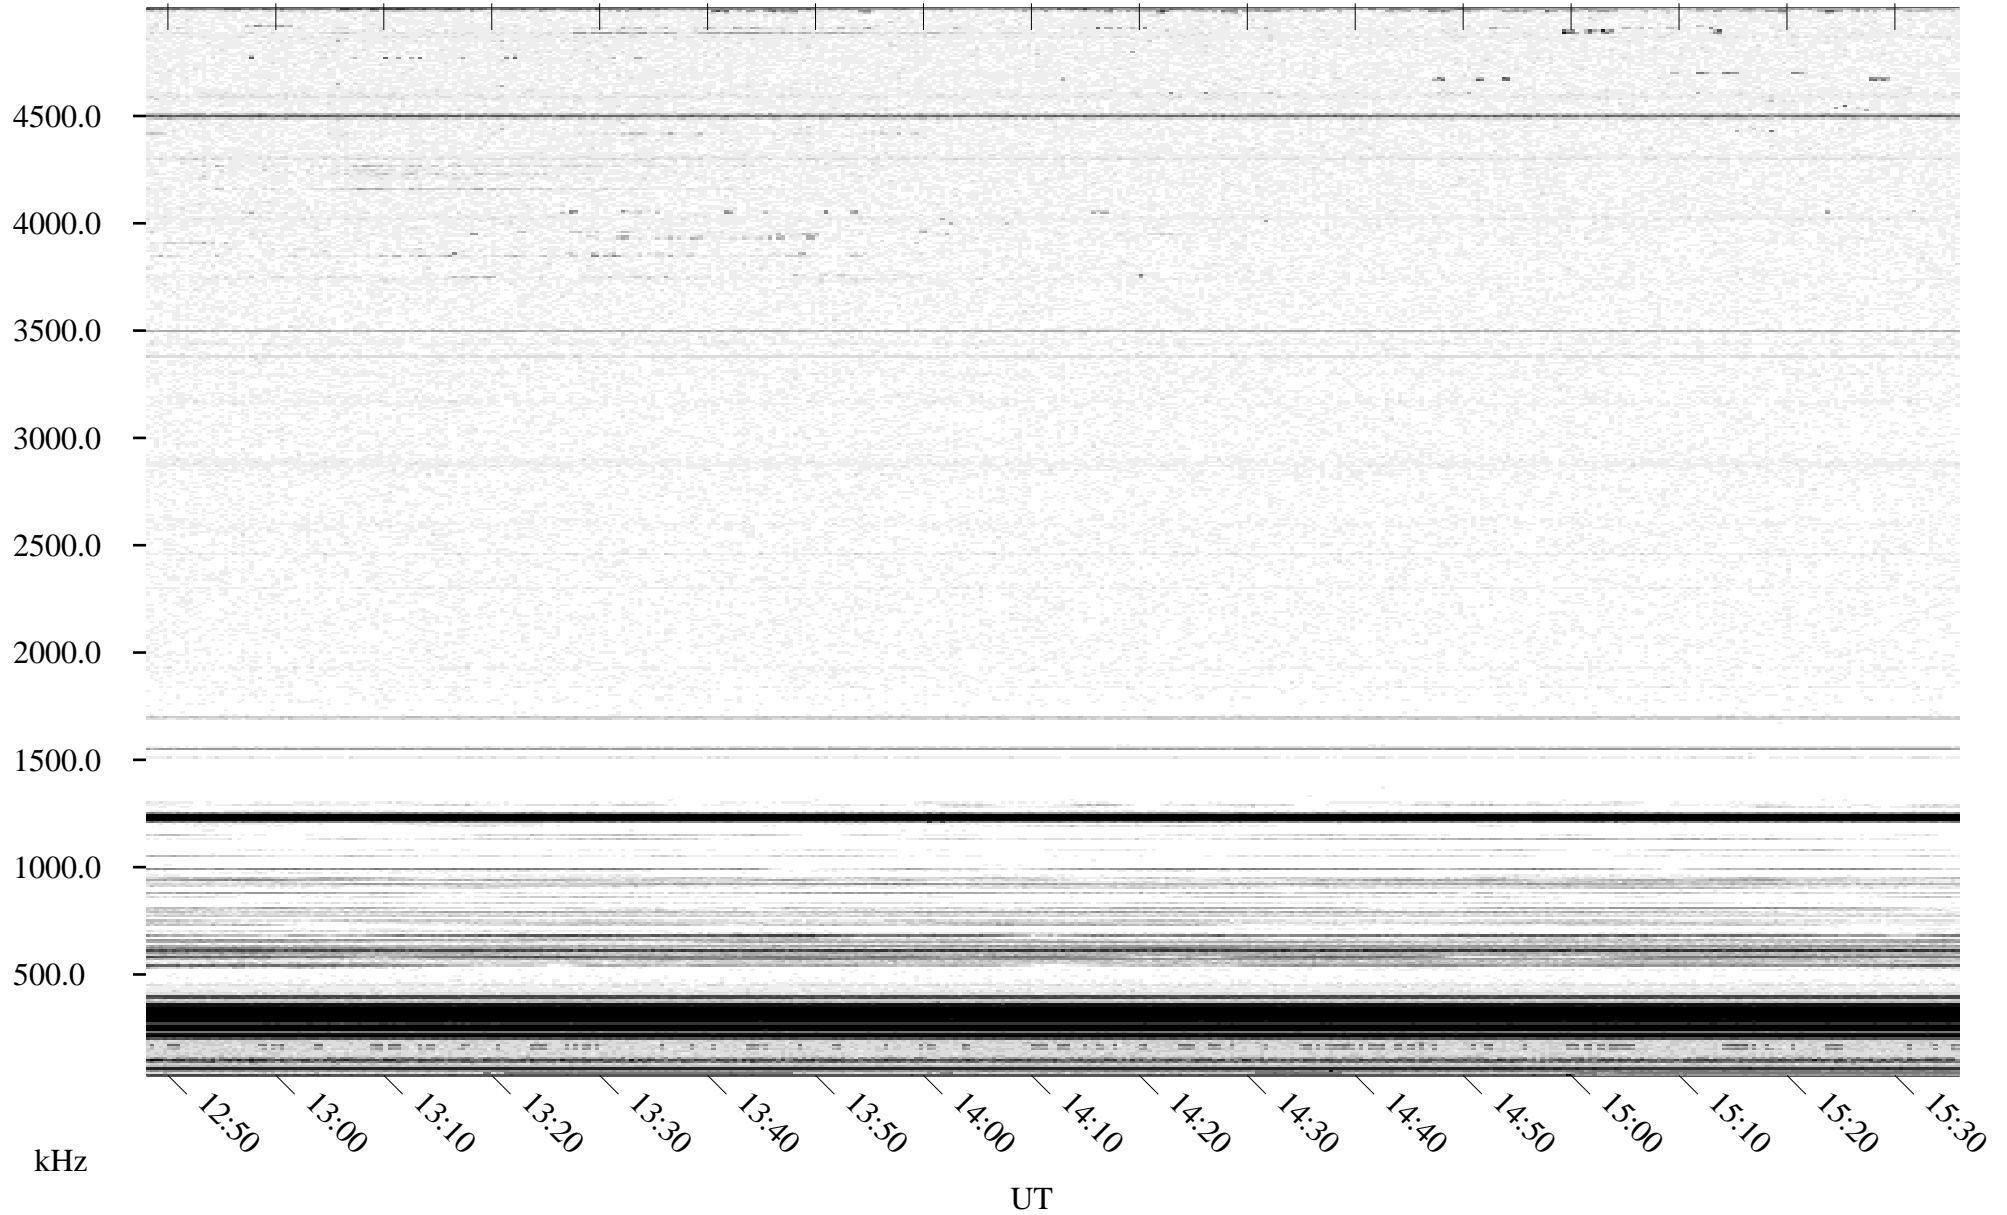

05/01/1996 Churchill, Manitoba

Linear Scale Black = 161 White = 15

ch96122l.r00m max_12

Page 1

05/01/1996 Churchill, Manitoba

Linear Scale Black = 161 White = 15

ch96122l.r00m max_12

Page 2

05/02/1996 Churchill, Manitoba

Linear Scale Black = 161 White = 15

ch96122l.r00m max_12

Page 3

05/02/1996 Churchill, Manitoba

Linear Scale Black = 161 White = 15

ch961221.r00m max_12

Page 4

05/02/1996 Churchill, Manitoba

Linear Scale Black = 161 White = 15

ch961221.r00m max_12

Page 5

05/02/1996 Churchill, Manitoba

Linear Scale Black = 161 White = 15

ch961221.r00m max_12

Page 6

05/02/1996 Churchill, Manitoba

Linear Scale Black = 161 White = 15

ch96122l.r00m max_12

Page 7

05/02/1996 Churchill, Manitoba

Linear Scale Black = 161 White = 15

ch961221.r00m max_12

Page 8