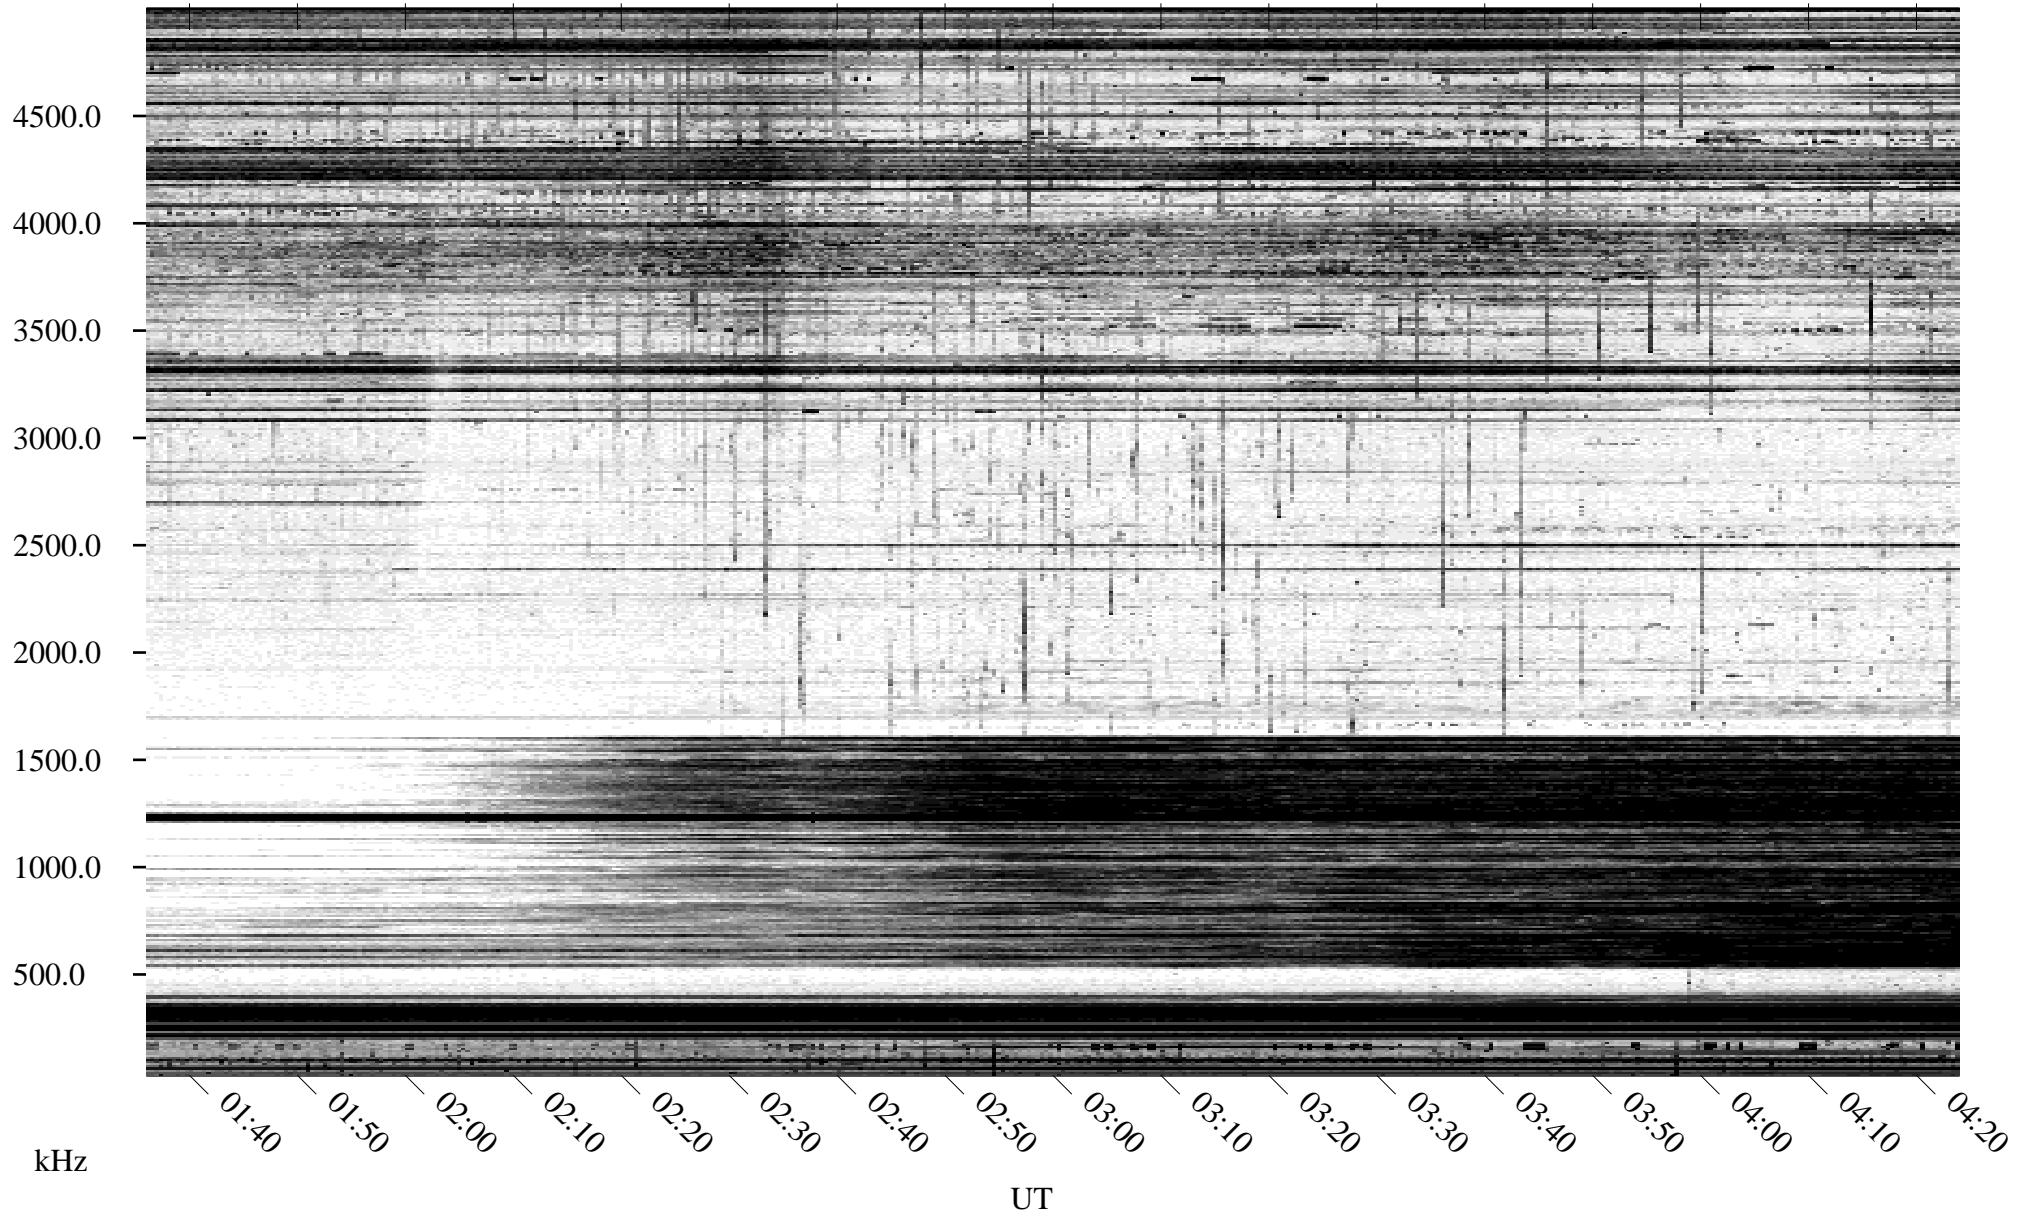

05/01/1996 Churchill, Manitoba

Linear Scale Black = 161 White = 15

ch96122l.r00m max_12

Page 1

05/01/1996 Churchill, Manitoba

Linear Scale Black = 161 White = 15

ch96122l.r00m max_12

Page 2

05/02/1996 Churchill, Manitoba

Linear Scale Black = 161 White = 15

ch96122l.r00m max_12

Page 3

05/02/1996 Churchill, Manitoba

Linear Scale Black = 161 White = 15

ch961221.r00m max_12

Page 4

05/02/1996 Churchill, Manitoba

Linear Scale Black = 161 White = 15

ch961221.r00m max_12

Page 5

05/02/1996 Churchill, Manitoba

Linear Scale Black = 161 White = 15

ch961221.r00m max_12

Page 6

05/02/1996 Churchill, Manitoba

Linear Scale Black = 161 White = 15

ch96122l.r00m max_12

Page 7

05/02/1996 Churchill, Manitoba

Linear Scale Black = 161 White = 15

ch961221.r00m max_12

Page 8