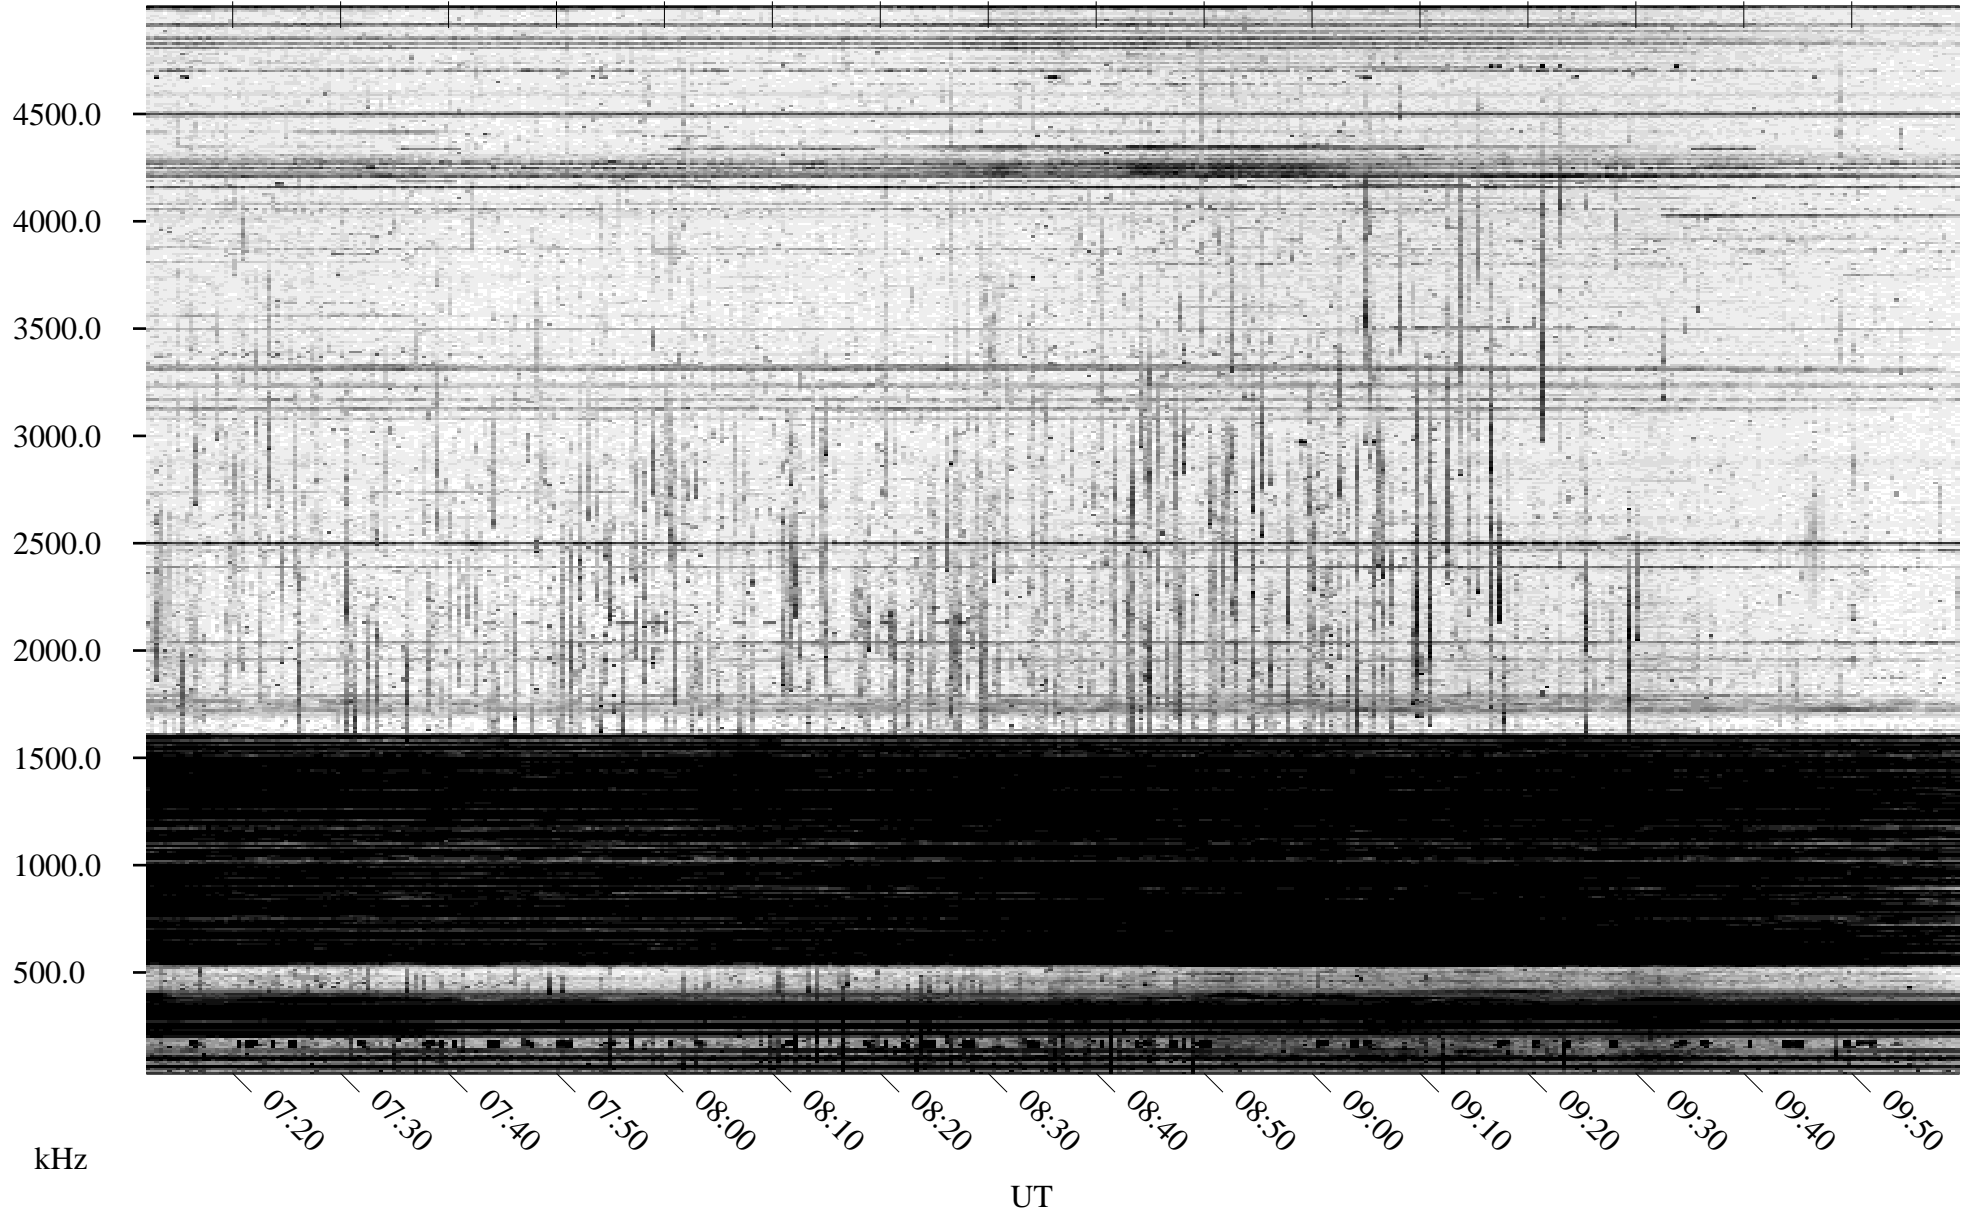

05/01/1996 Churchill, Manitoba

Linear Scale Black = 161 White = 15

ch96122l.r00m max_12

Page 1

05/01/1996 Churchill, Manitoba

Linear Scale Black = 161 White = 15

ch96122l.r00m max_12

Page 2

05/02/1996 Churchill, Manitoba

Linear Scale Black = 161 White = 15

ch96122l.r00m max_12

Page 3

05/02/1996 Churchill, Manitoba

Linear Scale Black = 161 White = 15

ch961221.r00m max_12

Page 4

05/02/1996 Churchill, Manitoba

Linear Scale Black = 161 White = 15

ch961221.r00m max_12

Page 5

05/02/1996 Churchill, Manitoba

Linear Scale Black = 161 White = 15

ch961221.r00m max_12

Page 6

05/02/1996 Churchill, Manitoba

Linear Scale Black = 161 White = 15

ch96122l.r00m max_12

Page 7

05/02/1996 Churchill, Manitoba

Linear Scale Black = 161 White = 15

ch961221.r00m max_12

Page 8