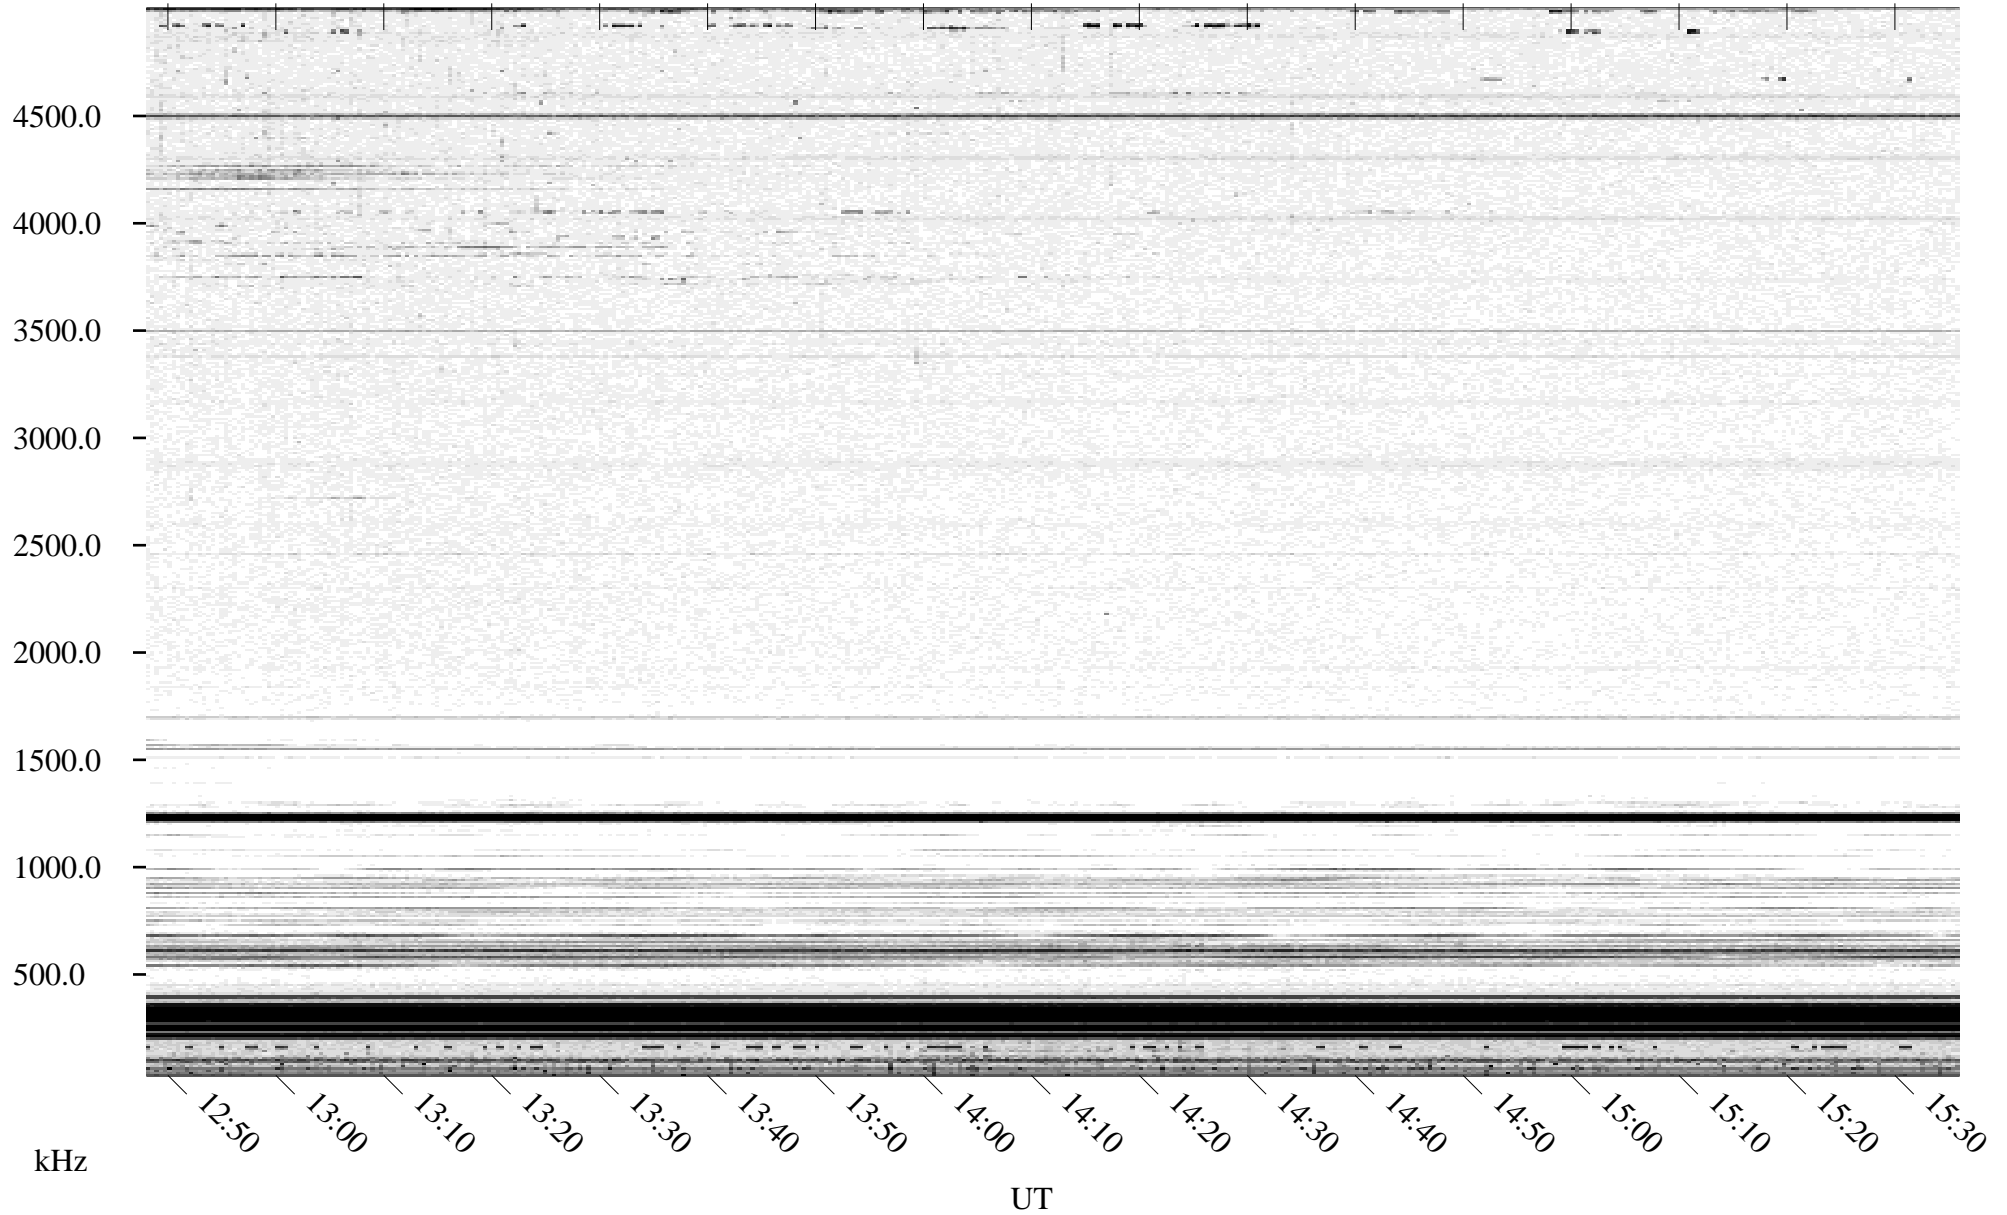

05/02/1996 Churchill, Manitoba

Linear Scale Black = 161 White = 15

ch961231.r00m max_12

Page 1

05/02/1996 Churchill, Manitoba

Linear Scale Black = 161 White = 15

ch96123l.r00m max_12

Page 2

05/03/1996 Churchill, Manitoba

Linear Scale Black = 161 White = 15

ch96123l.r00m max_12

Page 3

05/03/1996 Churchill, Manitoba

Linear Scale Black = 161 White = 15

ch961231.r00m max_12

Page 4

05/03/1996 Churchill, Manitoba

Linear Scale Black = 161 White = 15

ch96123l.r00m max_12

Page 5

05/03/1996 Churchill, Manitoba

Linear Scale Black = 161 White = 15

ch96123l.r00m max_12

Page 6

05/03/1996 Churchill, Manitoba

Linear Scale Black = 161 White = 15

ch961231.r00m max_12

Page 7

05/03/1996 Churchill, Manitoba

Linear Scale Black = 161 White = 15

ch96123l.r00m max_12

Page 8