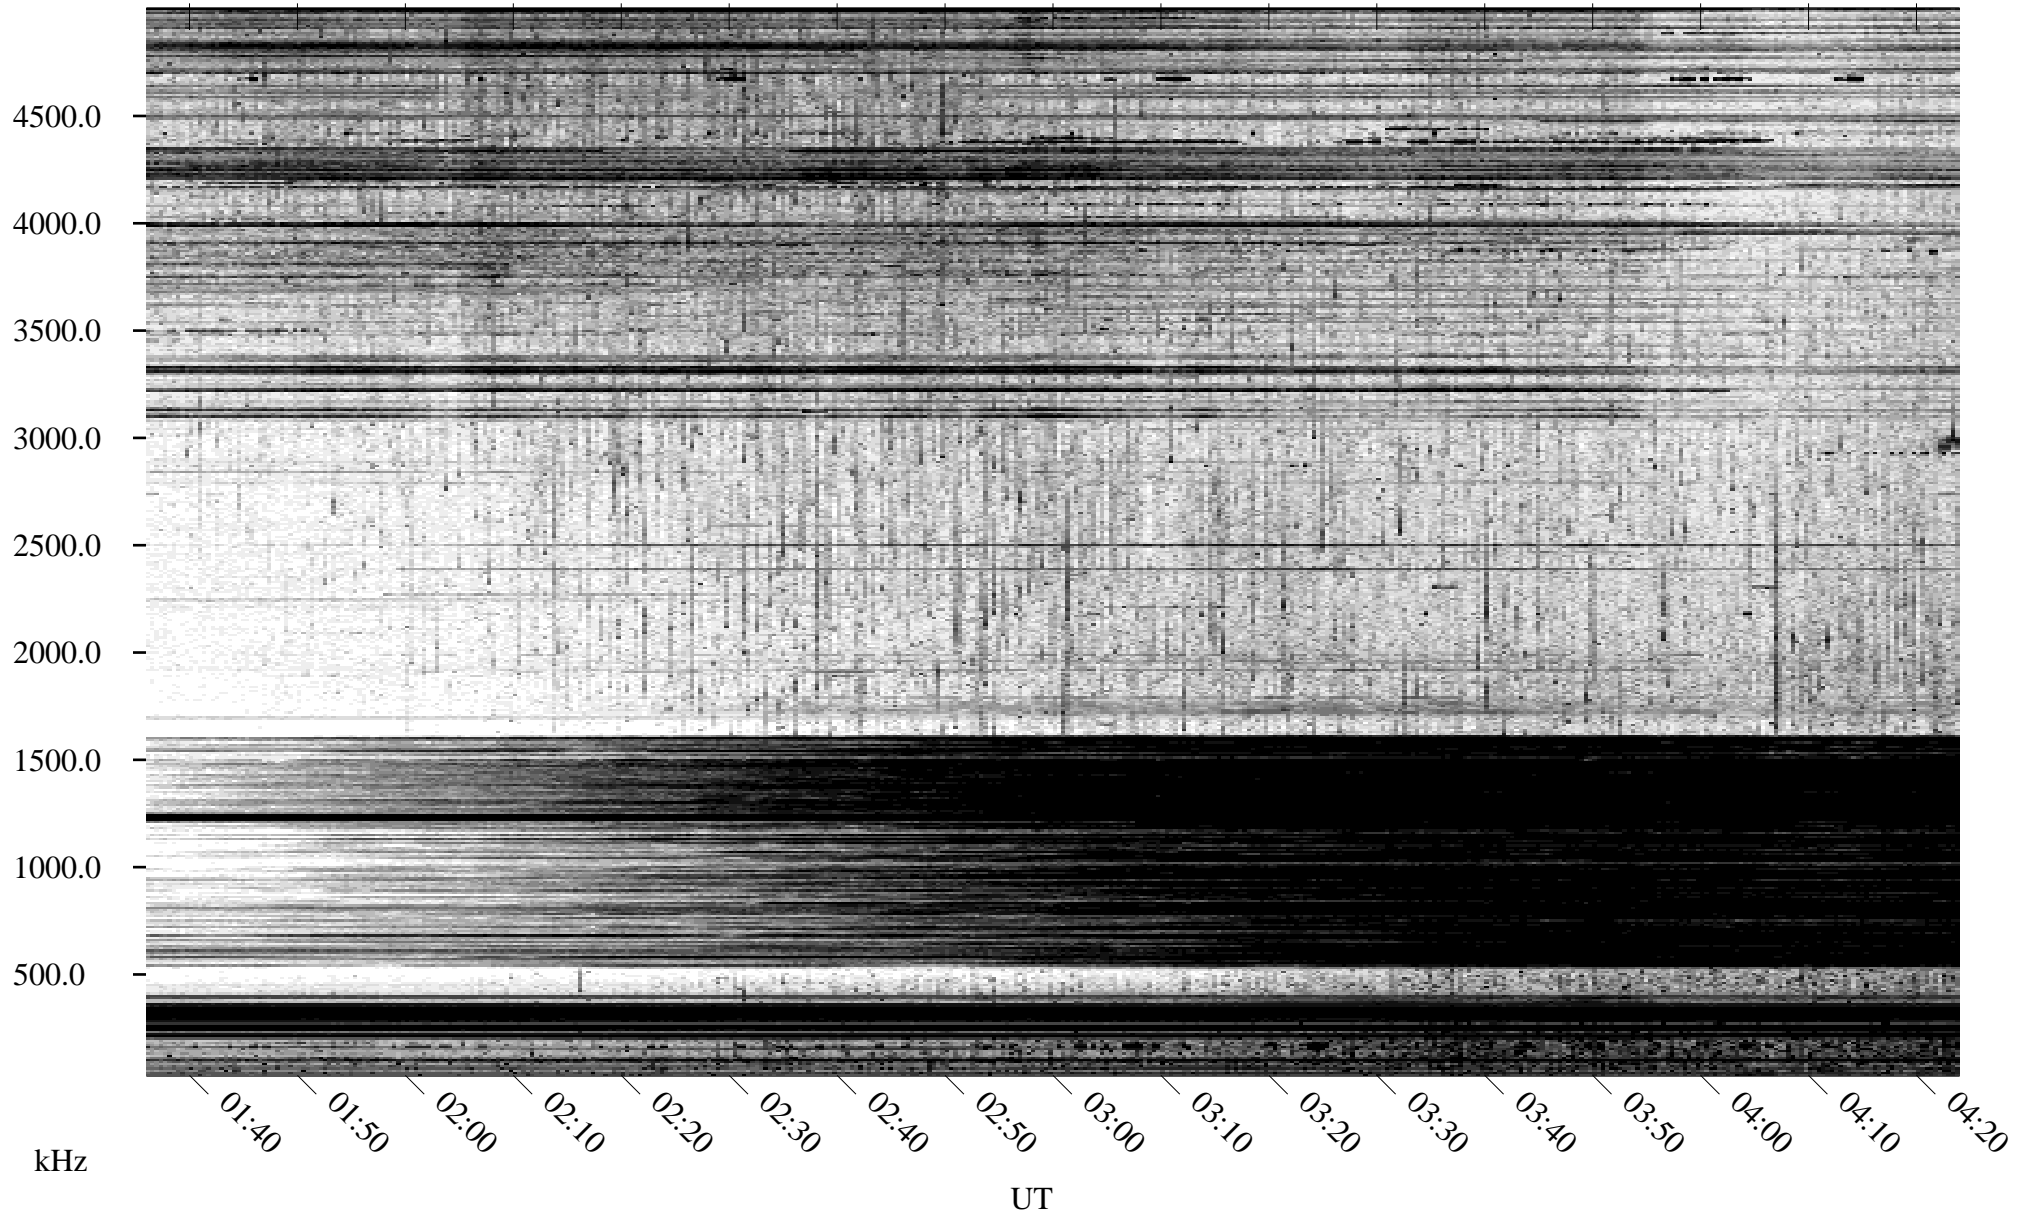

05/02/1996 Churchill, Manitoba

Linear Scale Black = 161 White = 15

ch961231.r00m max_12

Page 1

05/02/1996 Churchill, Manitoba

Linear Scale Black = 161 White = 15

ch96123l.r00m max_12

Page 2

05/03/1996 Churchill, Manitoba

Linear Scale Black = 161 White = 15

ch96123l.r00m max_12

Page 3

05/03/1996 Churchill, Manitoba

Linear Scale Black = 161 White = 15

ch961231.r00m max_12

Page 4

05/03/1996 Churchill, Manitoba

Linear Scale Black = 161 White = 15

ch96123l.r00m max_12

Page 5

05/03/1996 Churchill, Manitoba

Linear Scale Black = 161 White = 15

ch96123l.r00m max_12

Page 6

05/03/1996 Churchill, Manitoba

Linear Scale Black = 161 White = 15

ch961231.r00m max_12

Page 7

05/03/1996 Churchill, Manitoba

Linear Scale Black = 161 White = 15

ch96123l.r00m max_12

Page 8