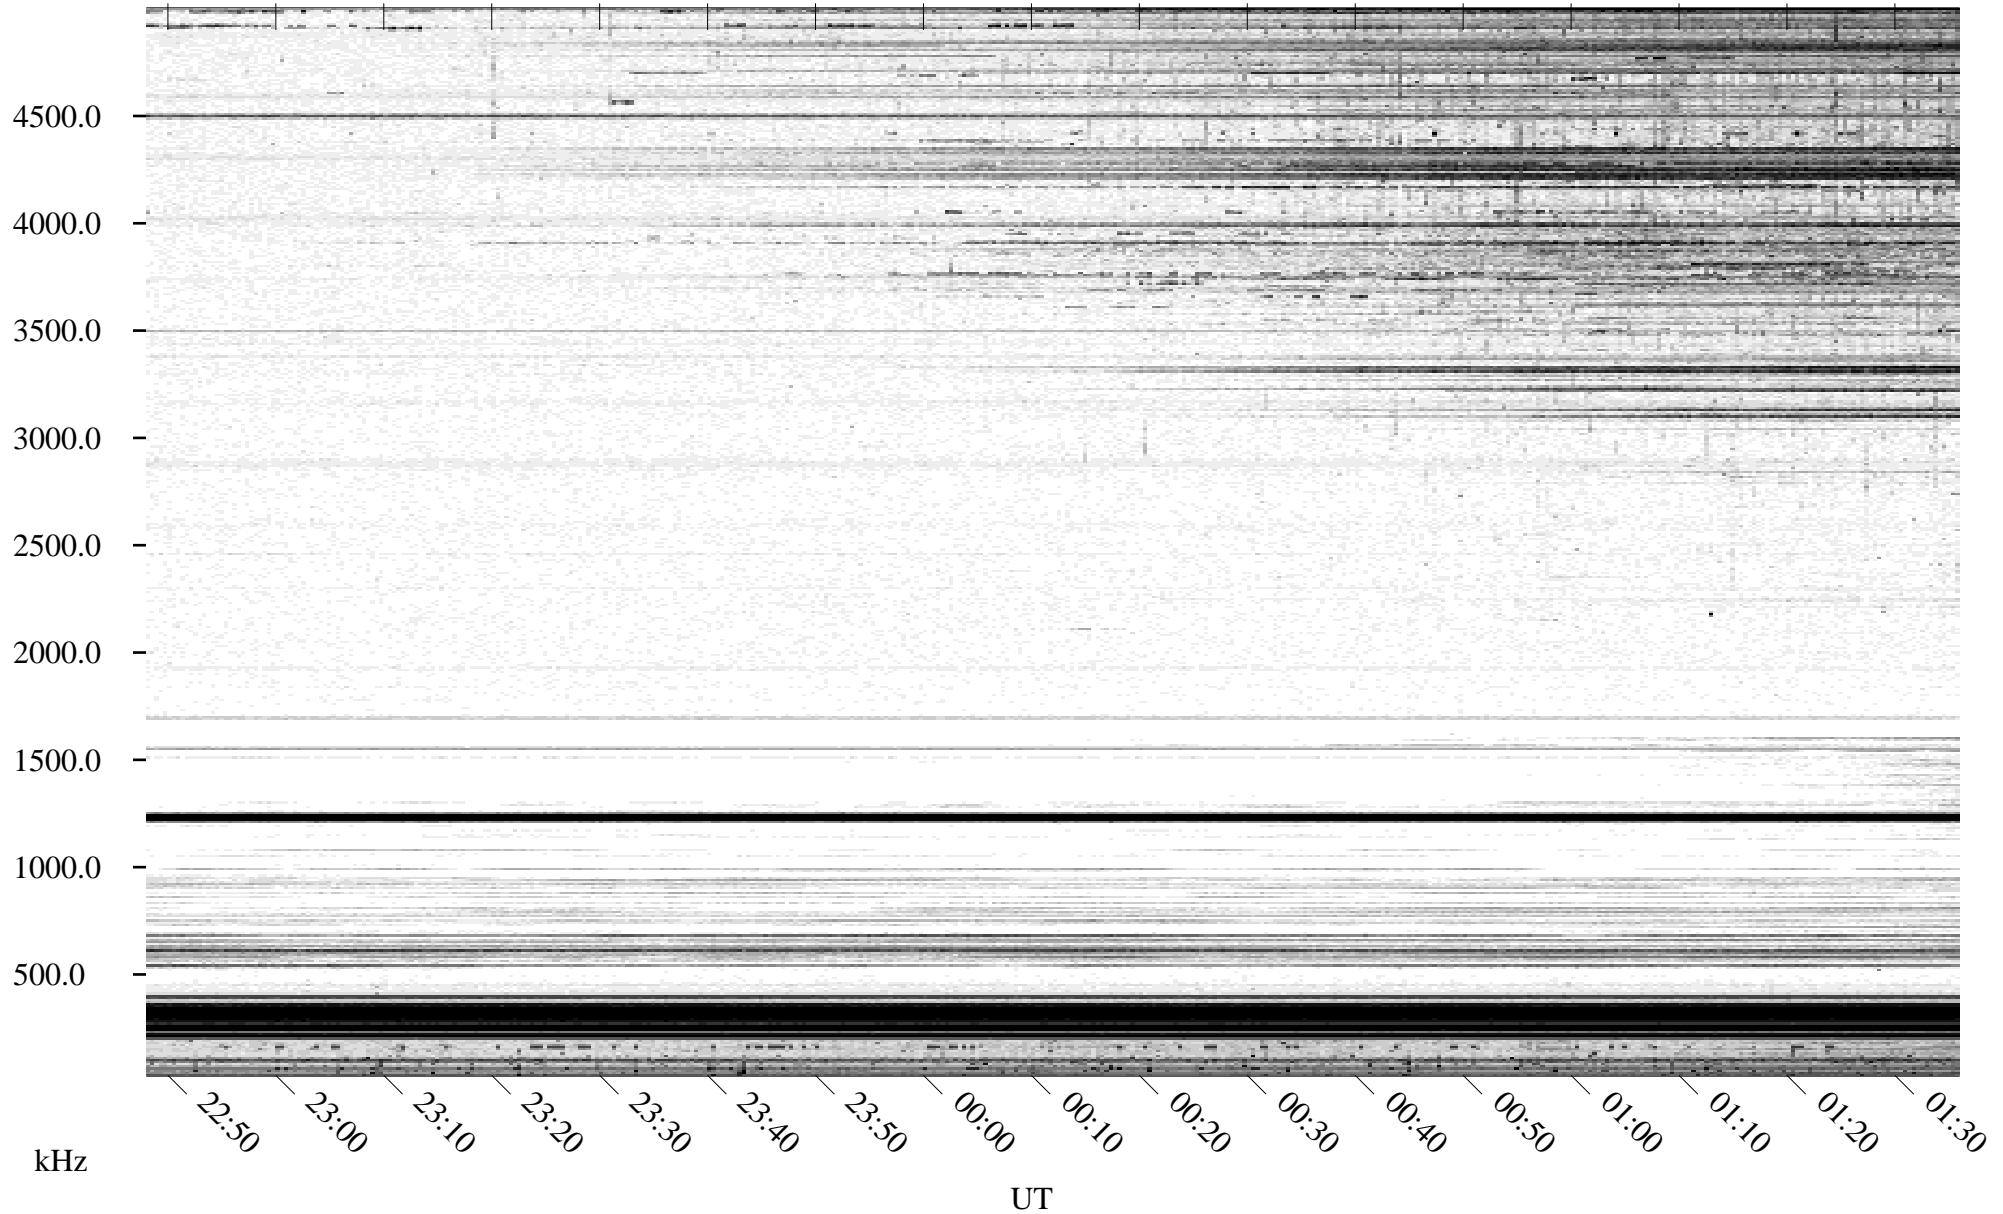

05/02/1996 Churchill, Manitoba

Linear Scale Black = 161 White = 15

ch961231.r00m max_12

Page 1

05/02/1996 Churchill, Manitoba

Linear Scale Black = 161 White = 15

ch96123l.r00m max_12

Page 2

05/03/1996 Churchill, Manitoba

Linear Scale Black = 161 White = 15

ch96123l.r00m max_12

Page 3

05/03/1996 Churchill, Manitoba

Linear Scale Black = 161 White = 15

ch961231.r00m max_12

Page 4

05/03/1996 Churchill, Manitoba

Linear Scale Black = 161 White = 15

ch96123l.r00m max_12

Page 5

05/03/1996 Churchill, Manitoba

Linear Scale Black = 161 White = 15

ch96123l.r00m max_12

Page 6

05/03/1996 Churchill, Manitoba

Linear Scale Black = 161 White = 15

ch961231.r00m max_12

Page 7

05/03/1996 Churchill, Manitoba

Linear Scale Black = 161 White = 15

ch96123l.r00m max_12

Page 8