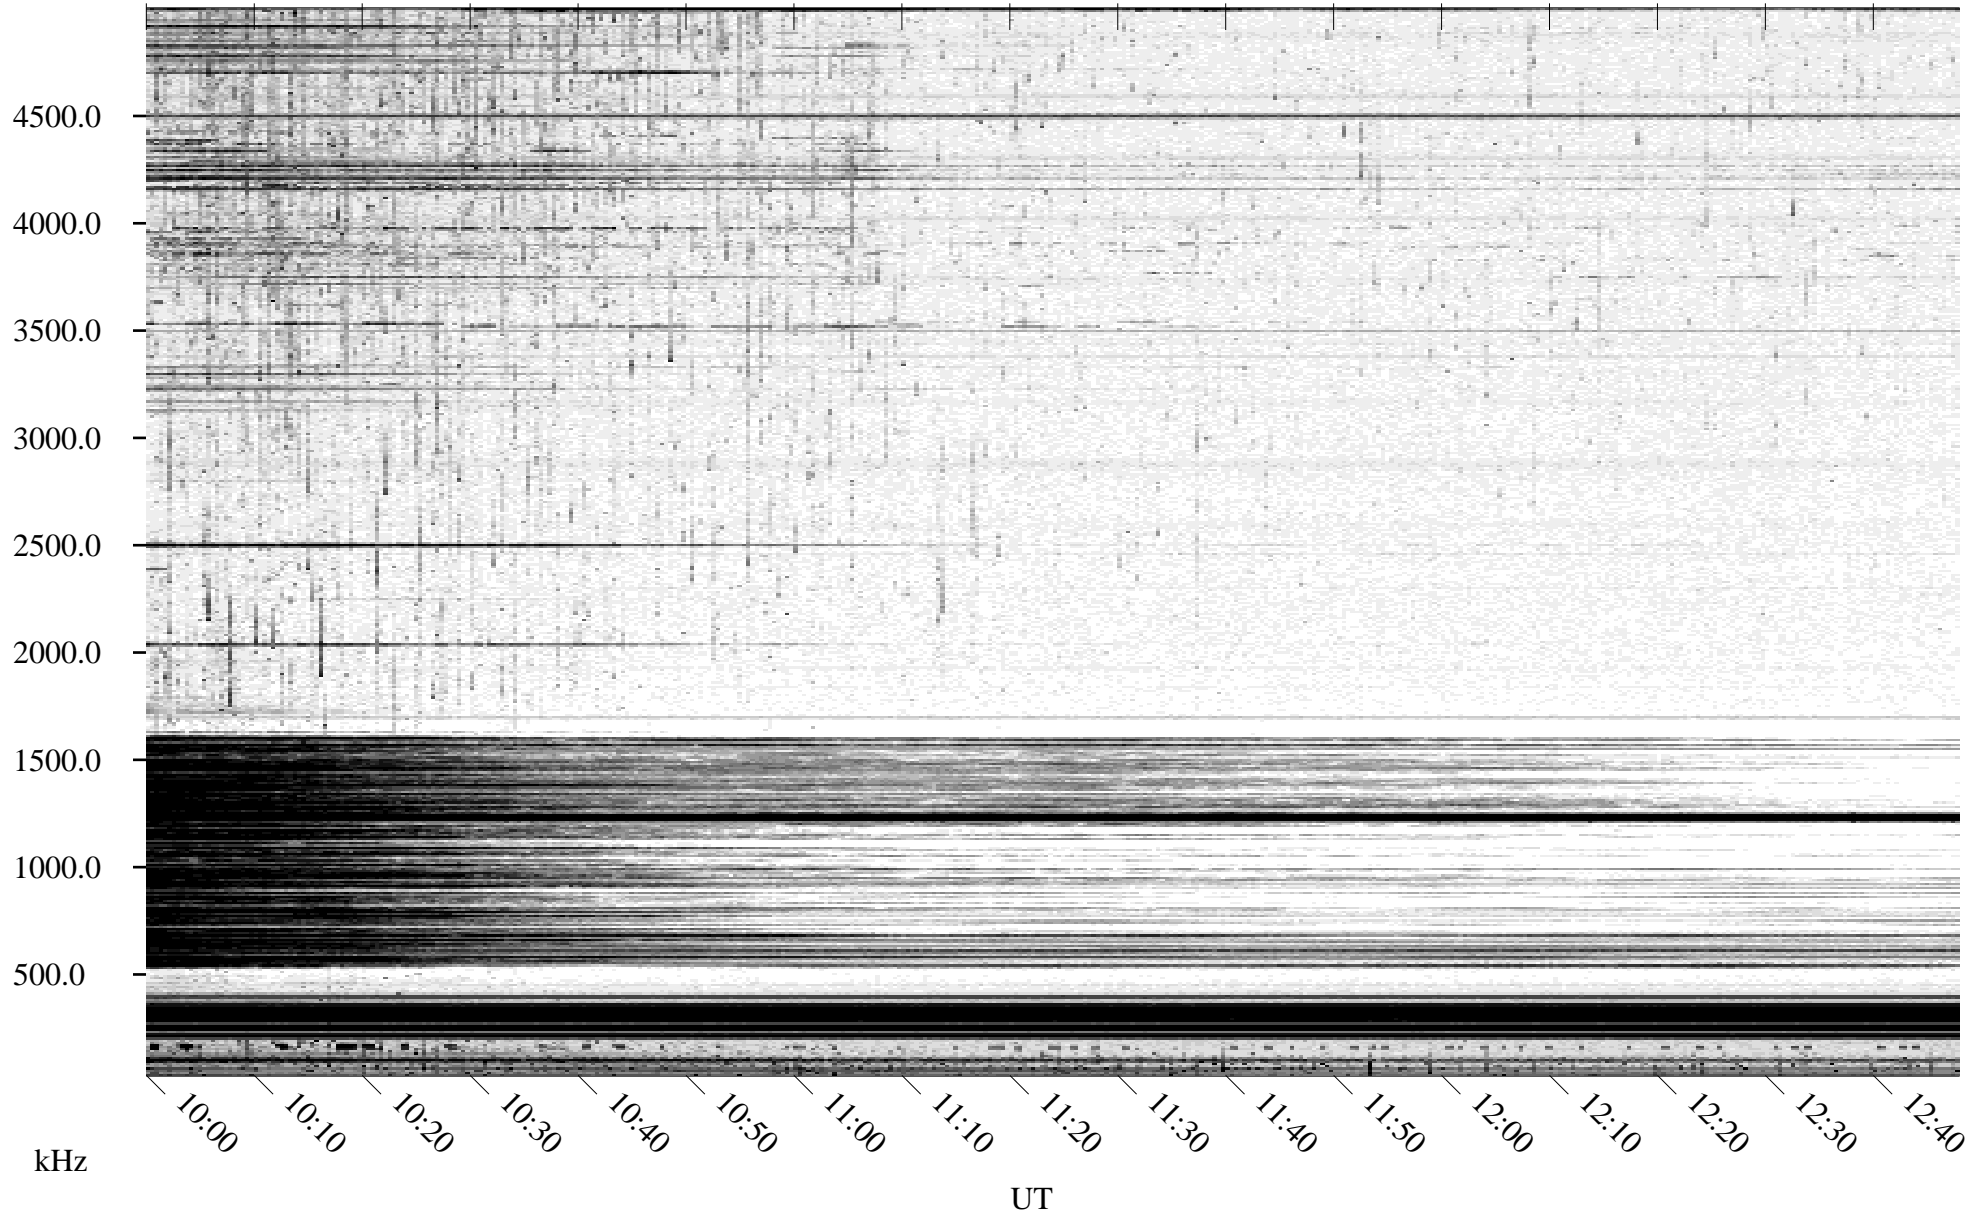

05/02/1996 Churchill, Manitoba

Linear Scale Black = 161 White = 15

ch961231.r00m max_12

Page 1

05/02/1996 Churchill, Manitoba

Linear Scale Black = 161 White = 15

ch96123l.r00m max_12

Page 2

05/03/1996 Churchill, Manitoba

Linear Scale Black = 161 White = 15

ch96123l.r00m max_12

Page 3

05/03/1996 Churchill, Manitoba

Linear Scale Black = 161 White = 15

ch961231.r00m max_12

Page 4

05/03/1996 Churchill, Manitoba

Linear Scale Black = 161 White = 15

ch96123l.r00m max_12

Page 5

05/03/1996 Churchill, Manitoba

Linear Scale Black = 161 White = 15

ch96123l.r00m max_12

Page 6

05/03/1996 Churchill, Manitoba

Linear Scale Black = 161 White = 15

ch961231.r00m max_12

Page 7

05/03/1996 Churchill, Manitoba

Linear Scale Black = 161 White = 15

ch96123l.r00m max_12

Page 8