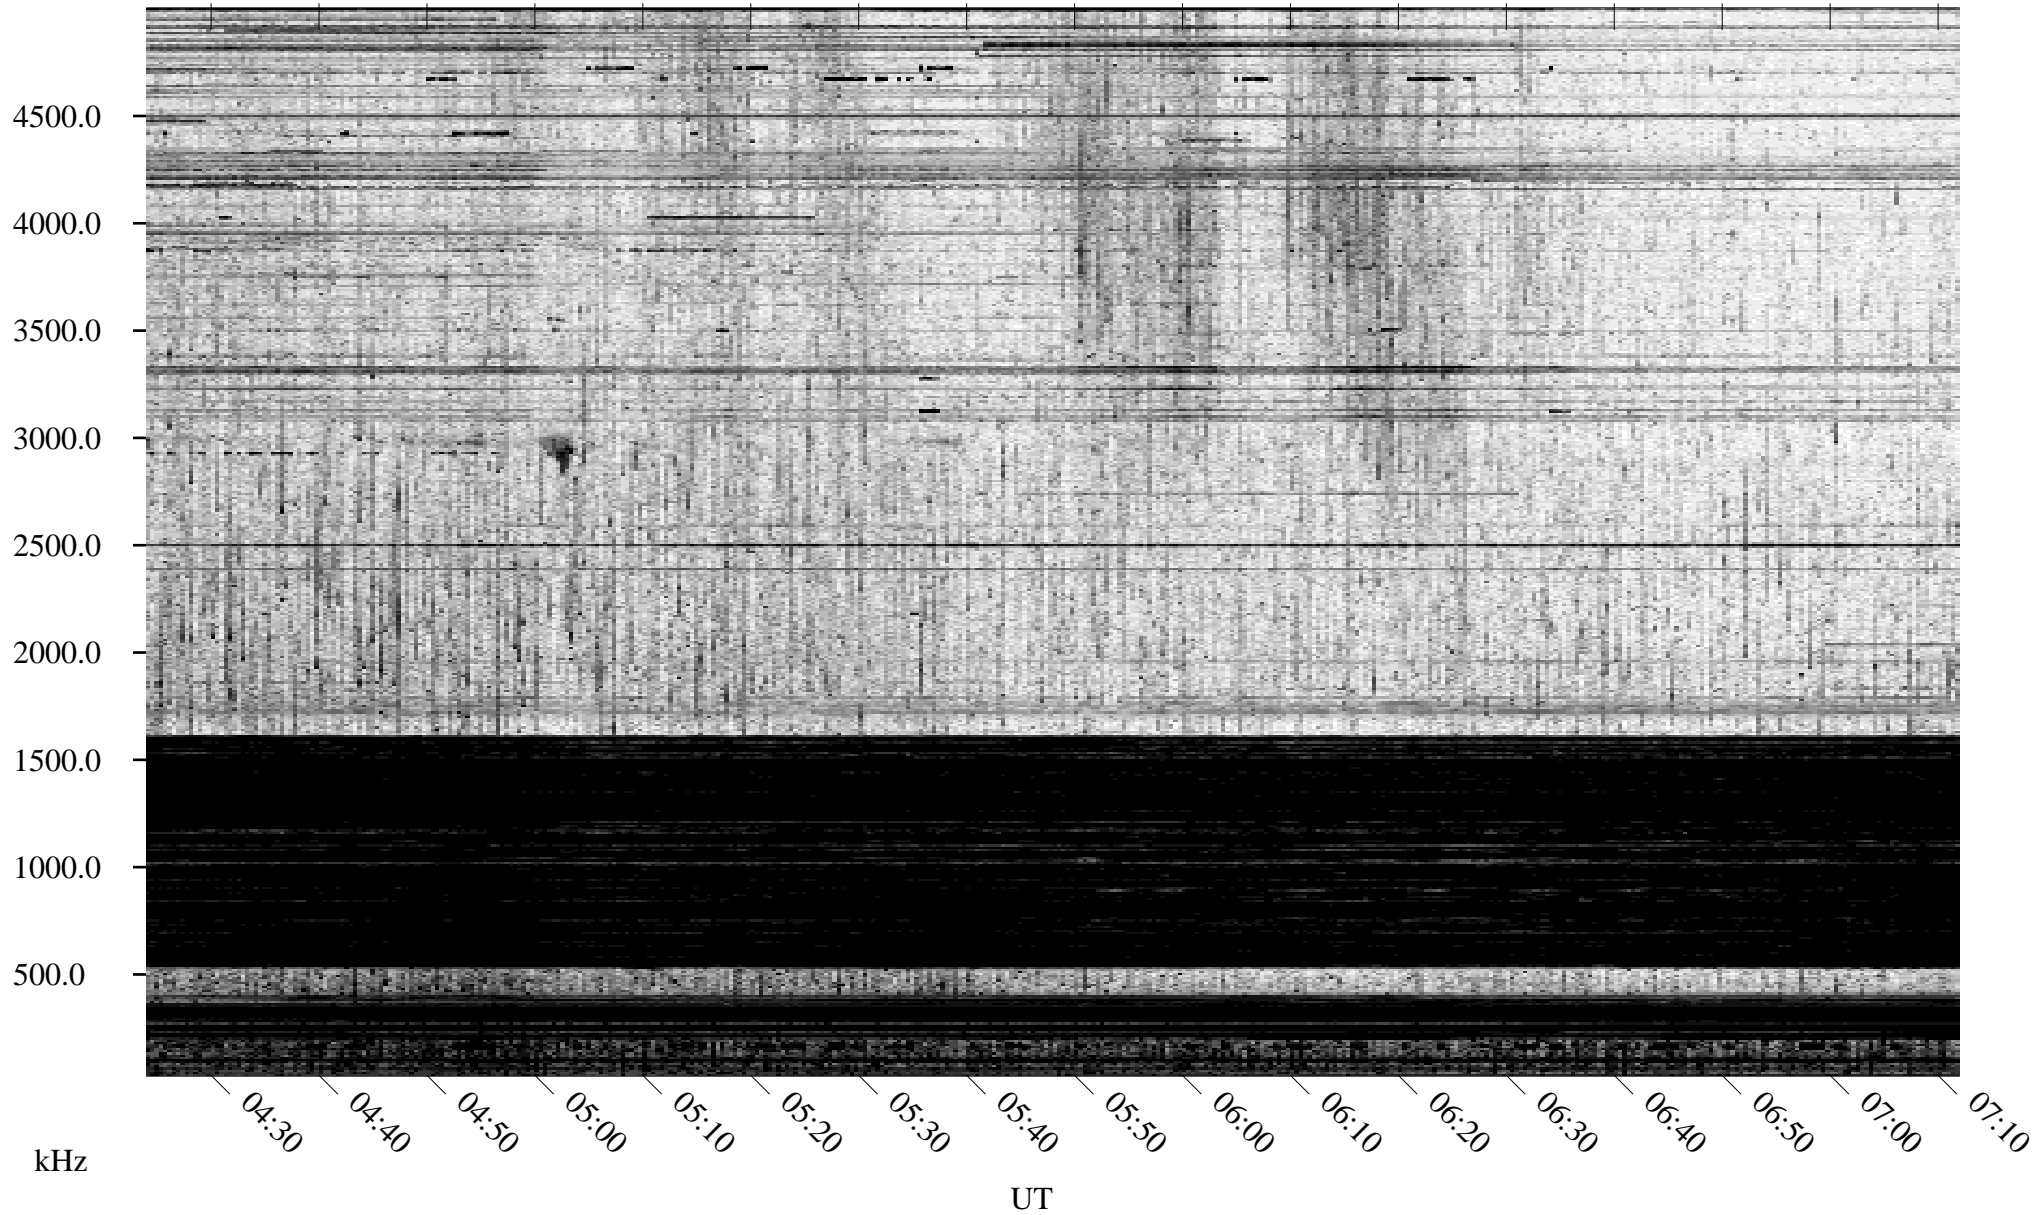

05/02/1996 Churchill, Manitoba

Linear Scale Black = 161 White = 15

ch961231.r00m max_12

Page 1

05/02/1996 Churchill, Manitoba

Linear Scale Black = 161 White = 15

ch96123l.r00m max_12

Page 2

05/03/1996 Churchill, Manitoba

Linear Scale Black = 161 White = 15

ch96123l.r00m max_12

Page 3

05/03/1996 Churchill, Manitoba

Linear Scale Black = 161 White = 15

ch961231.r00m max_12

Page 4

05/03/1996 Churchill, Manitoba

Linear Scale Black = 161 White = 15

ch96123l.r00m max_12

Page 5

05/03/1996 Churchill, Manitoba

Linear Scale Black = 161 White = 15

ch96123l.r00m max_12

Page 6

05/03/1996 Churchill, Manitoba

Linear Scale Black = 161 White = 15

ch961231.r00m max_12

Page 7

05/03/1996 Churchill, Manitoba

Linear Scale Black = 161 White = 15

ch96123l.r00m max_12

Page 8