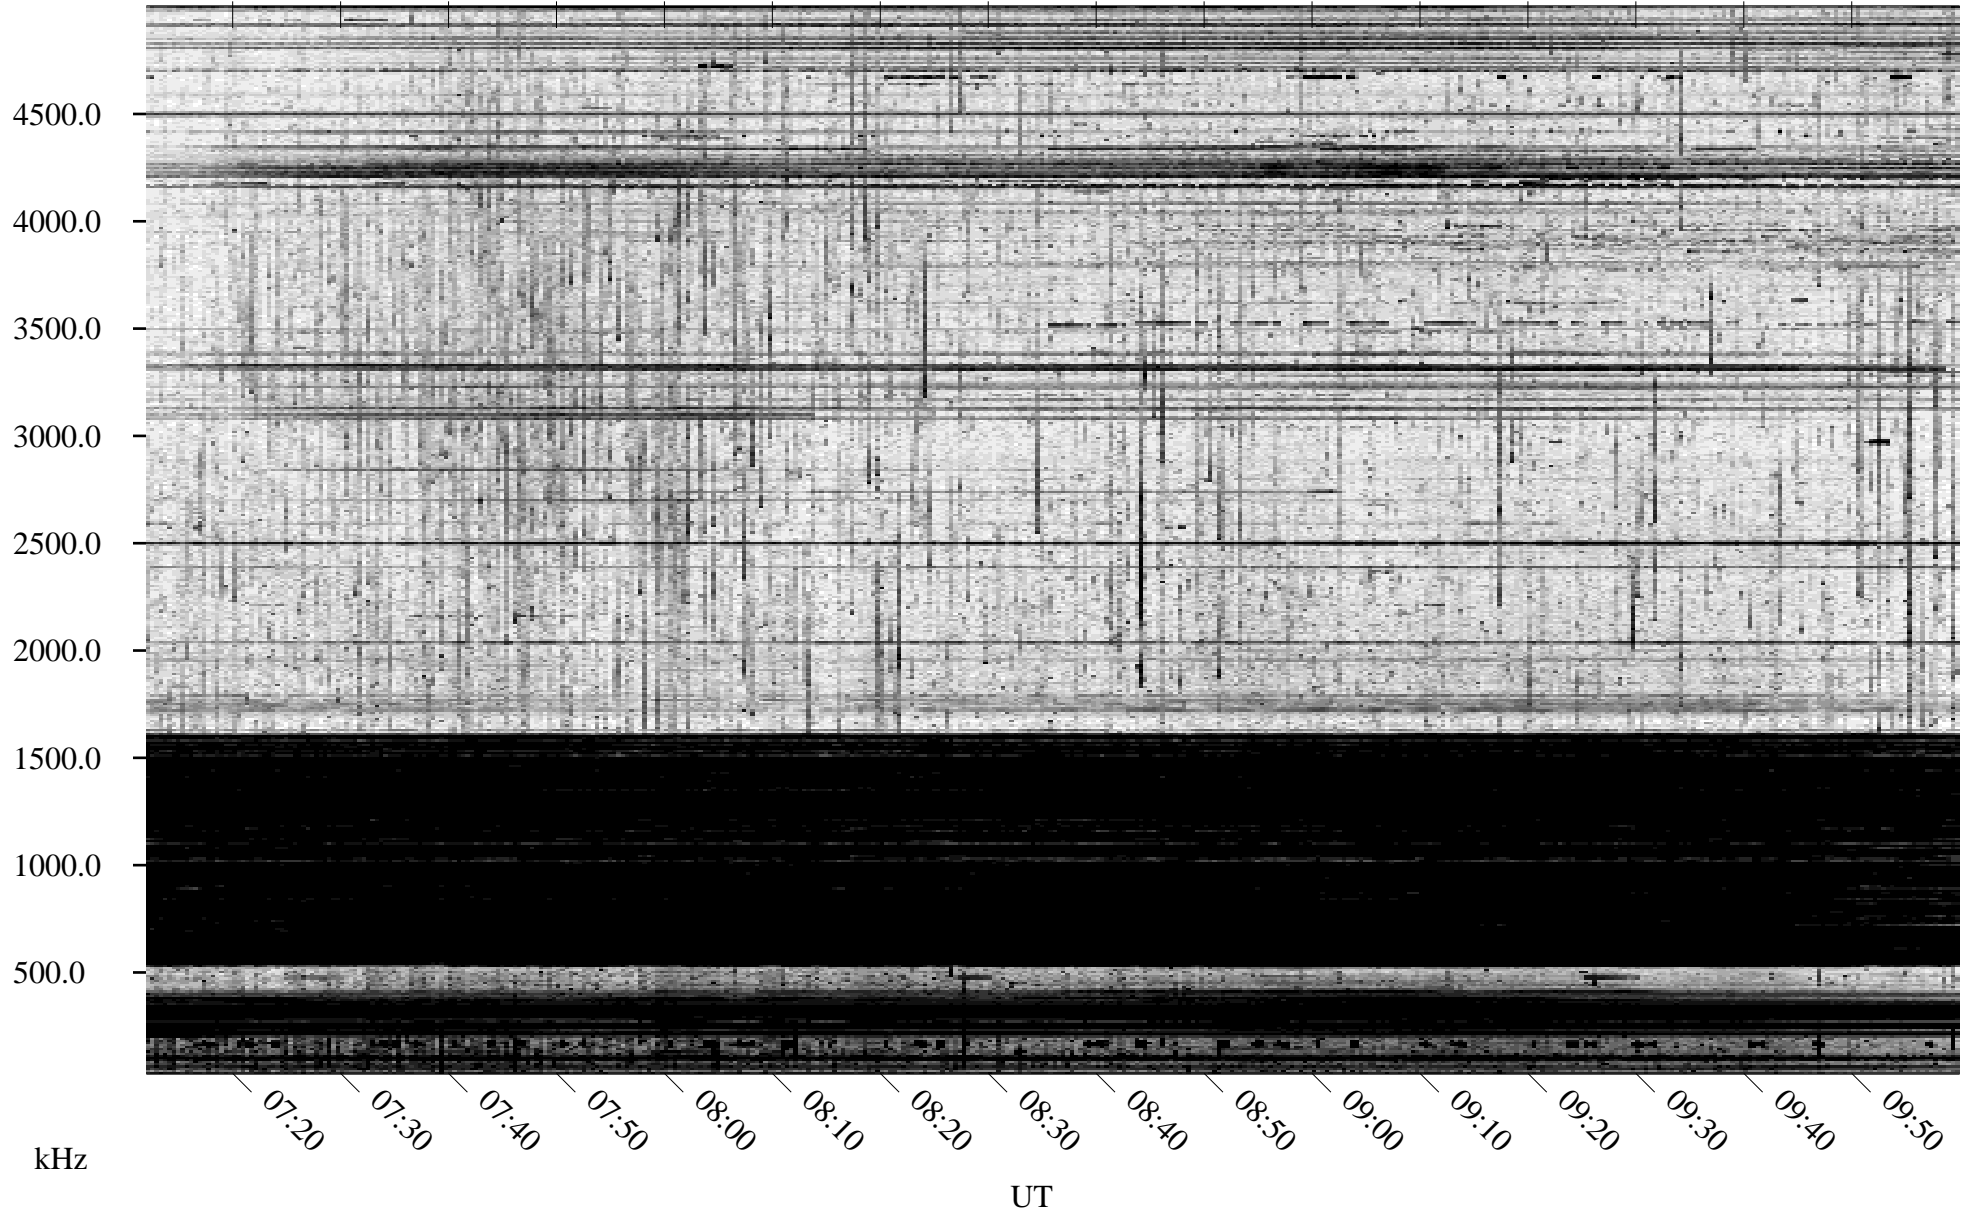

05/02/1996 Churchill, Manitoba

Linear Scale Black = 161 White = 15

ch961231.r00m max_12

Page 1

05/02/1996 Churchill, Manitoba

Linear Scale Black = 161 White = 15

ch96123l.r00m max_12

Page 2

05/03/1996 Churchill, Manitoba

Linear Scale Black = 161 White = 15

ch96123l.r00m max_12

Page 3

05/03/1996 Churchill, Manitoba

Linear Scale Black = 161 White = 15

ch961231.r00m max_12

Page 4

05/03/1996 Churchill, Manitoba

Linear Scale Black = 161 White = 15

ch96123l.r00m max_12

Page 5

05/03/1996 Churchill, Manitoba

Linear Scale Black = 161 White = 15

ch96123l.r00m max_12

Page 6

05/03/1996 Churchill, Manitoba

Linear Scale Black = 161 White = 15

ch961231.r00m max_12

Page 7

05/03/1996 Churchill, Manitoba

Linear Scale Black = 161 White = 15

ch96123l.r00m max_12

Page 8