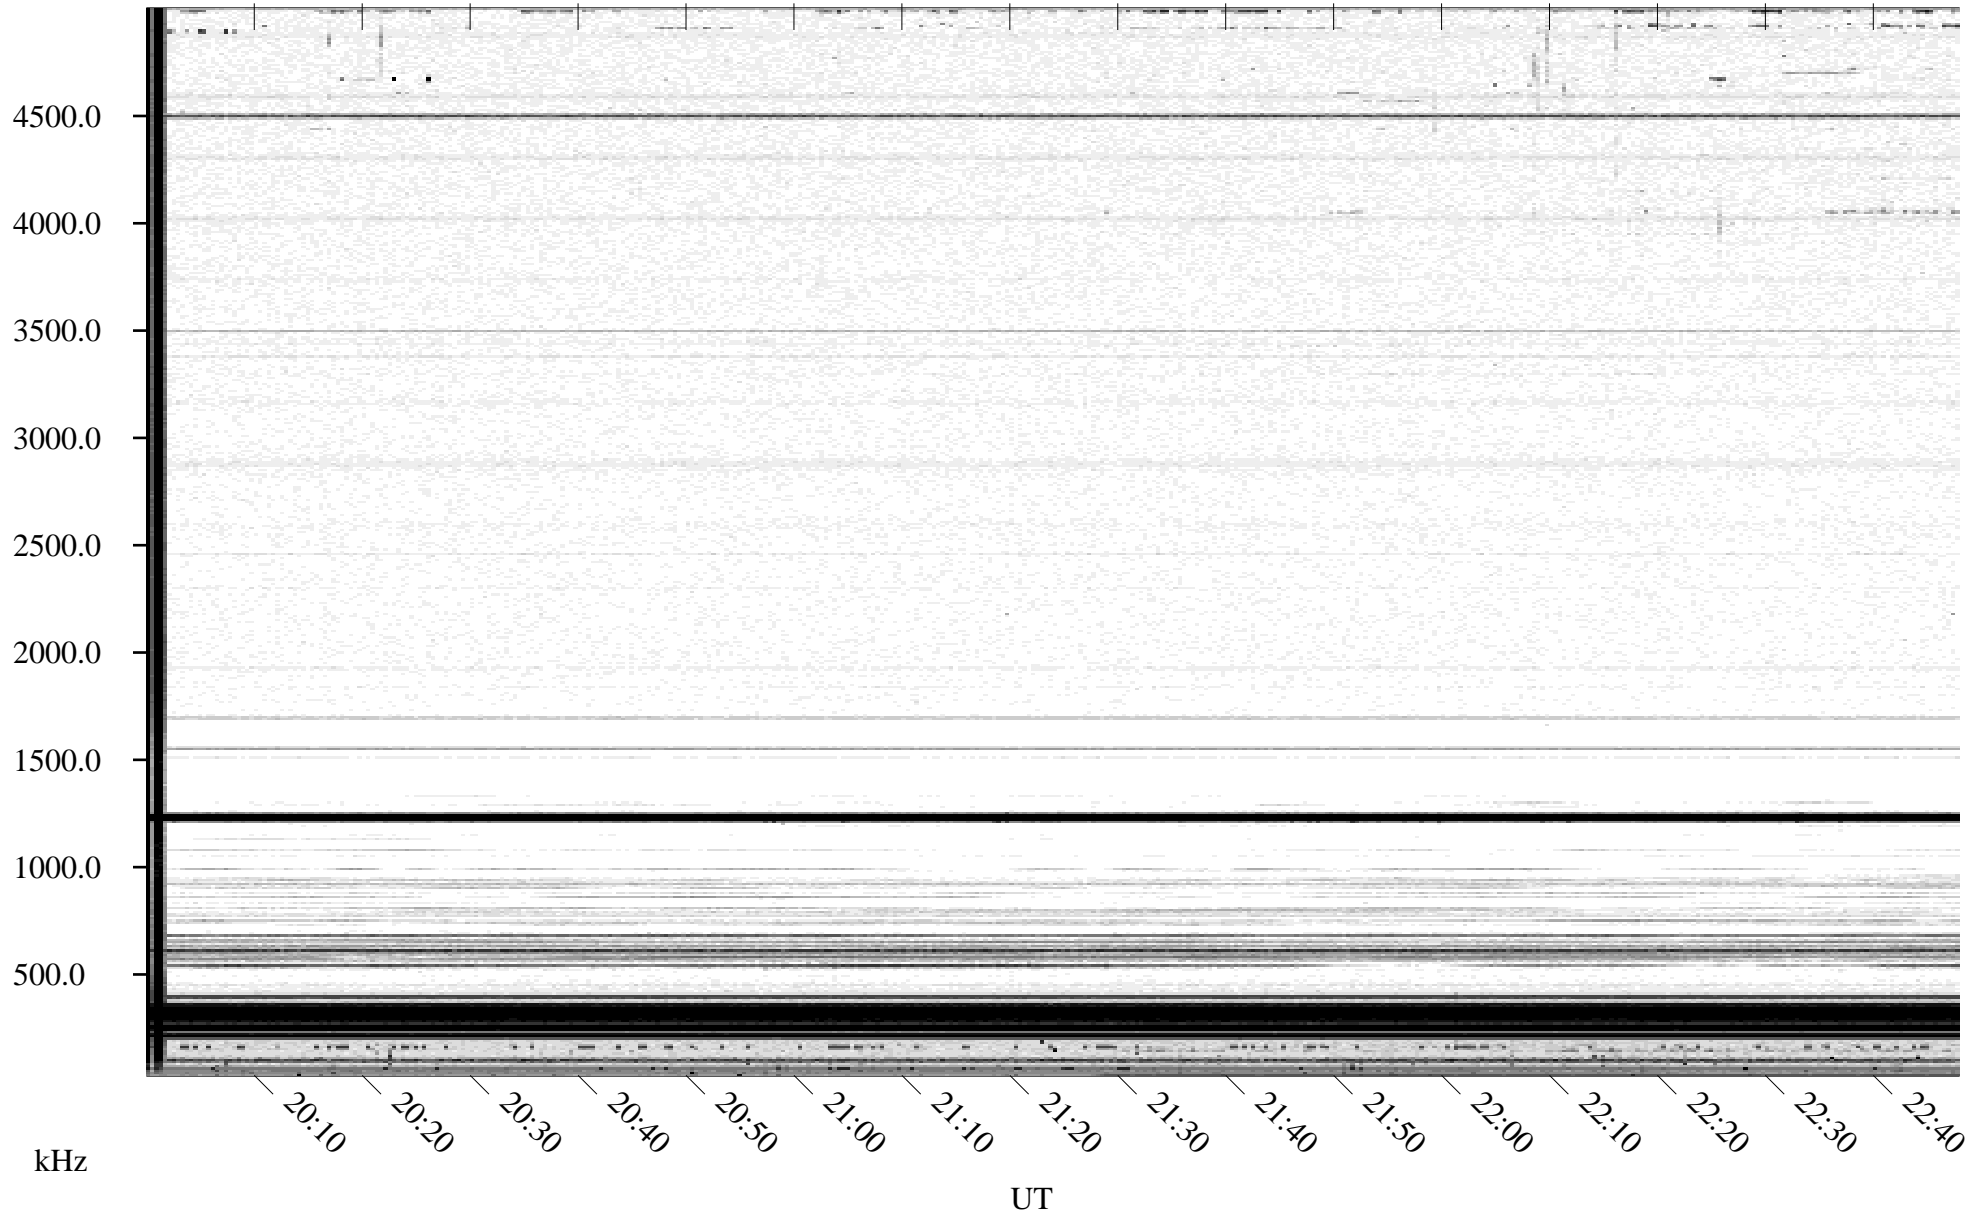

05/02/1996 Churchill, Manitoba

Linear Scale Black = 161 White = 15

ch961231.r00m max_12

Page 1

05/02/1996 Churchill, Manitoba

Linear Scale Black = 161 White = 15

ch96123l.r00m max_12

Page 2

05/03/1996 Churchill, Manitoba

Linear Scale Black = 161 White = 15

ch96123l.r00m max_12

Page 3

05/03/1996 Churchill, Manitoba

Linear Scale Black = 161 White = 15

ch961231.r00m max_12

Page 4

05/03/1996 Churchill, Manitoba

Linear Scale Black = 161 White = 15

ch96123l.r00m max_12

Page 5

05/03/1996 Churchill, Manitoba

Linear Scale Black = 161 White = 15

ch96123l.r00m max_12

Page 6

05/03/1996 Churchill, Manitoba

Linear Scale Black = 161 White = 15

ch961231.r00m max_12

Page 7

05/03/1996 Churchill, Manitoba

Linear Scale Black = 161 White = 15

ch96123l.r00m max_12

Page 8