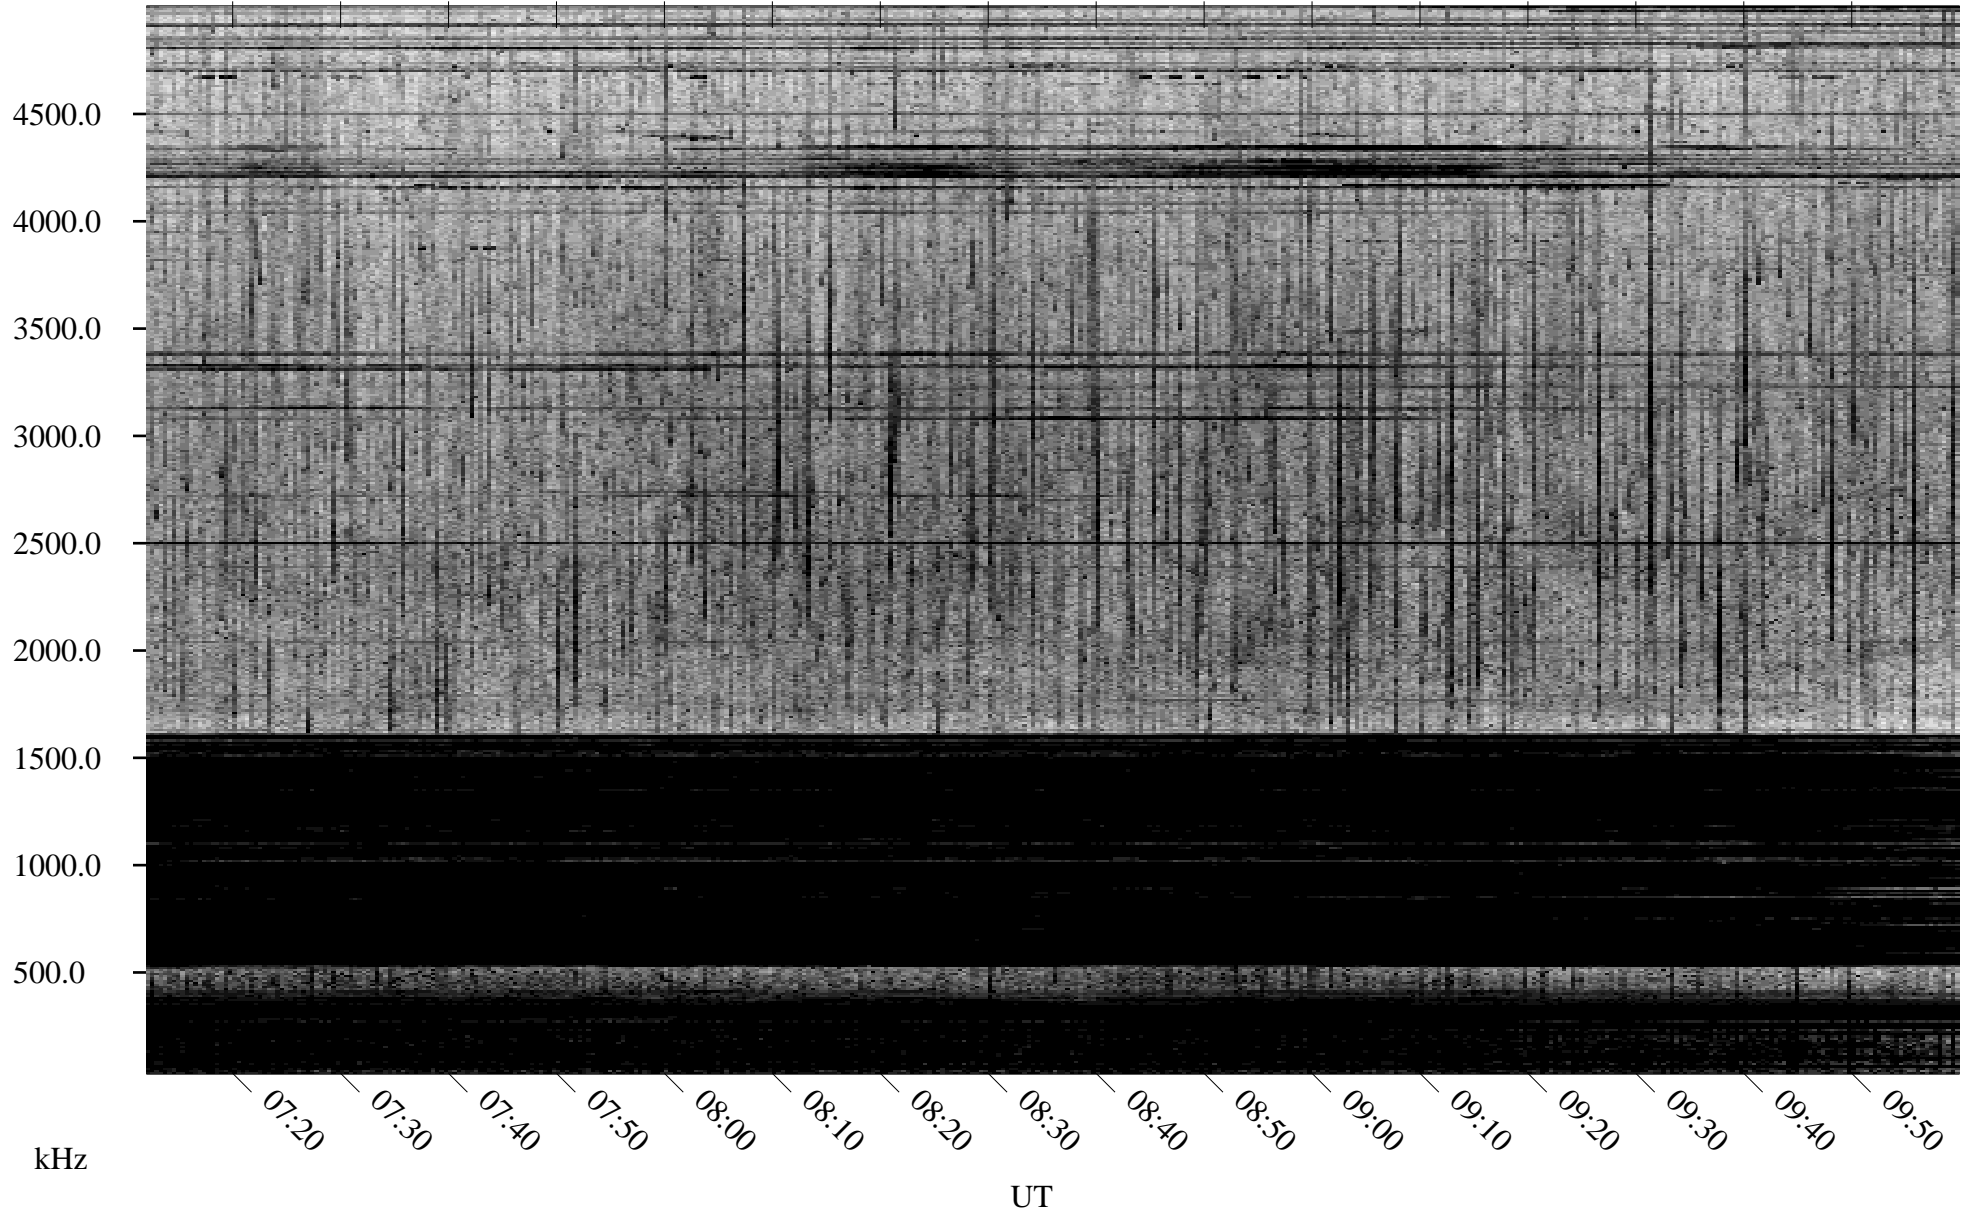

# 05/04/1996 Churchill, Manitoba

Linear Scale    Black = 161    White = 15

ch96124l.r00m max\_12

Page 3

# 05/04/1996 Churchill, Manitoba

Linear Scale    Black = 161    White = 15

ch96124l.r00m max\_12

Page 4

# 05/04/1996 Churchill, Manitoba

Linear Scale    Black = 161    White = 15

ch96124l.r00m max\_12

# 05/04/1996 Churchill, Manitoba

Linear Scale    Black = 161    White = 15

ch96124l.r00m max\_12

Page 6