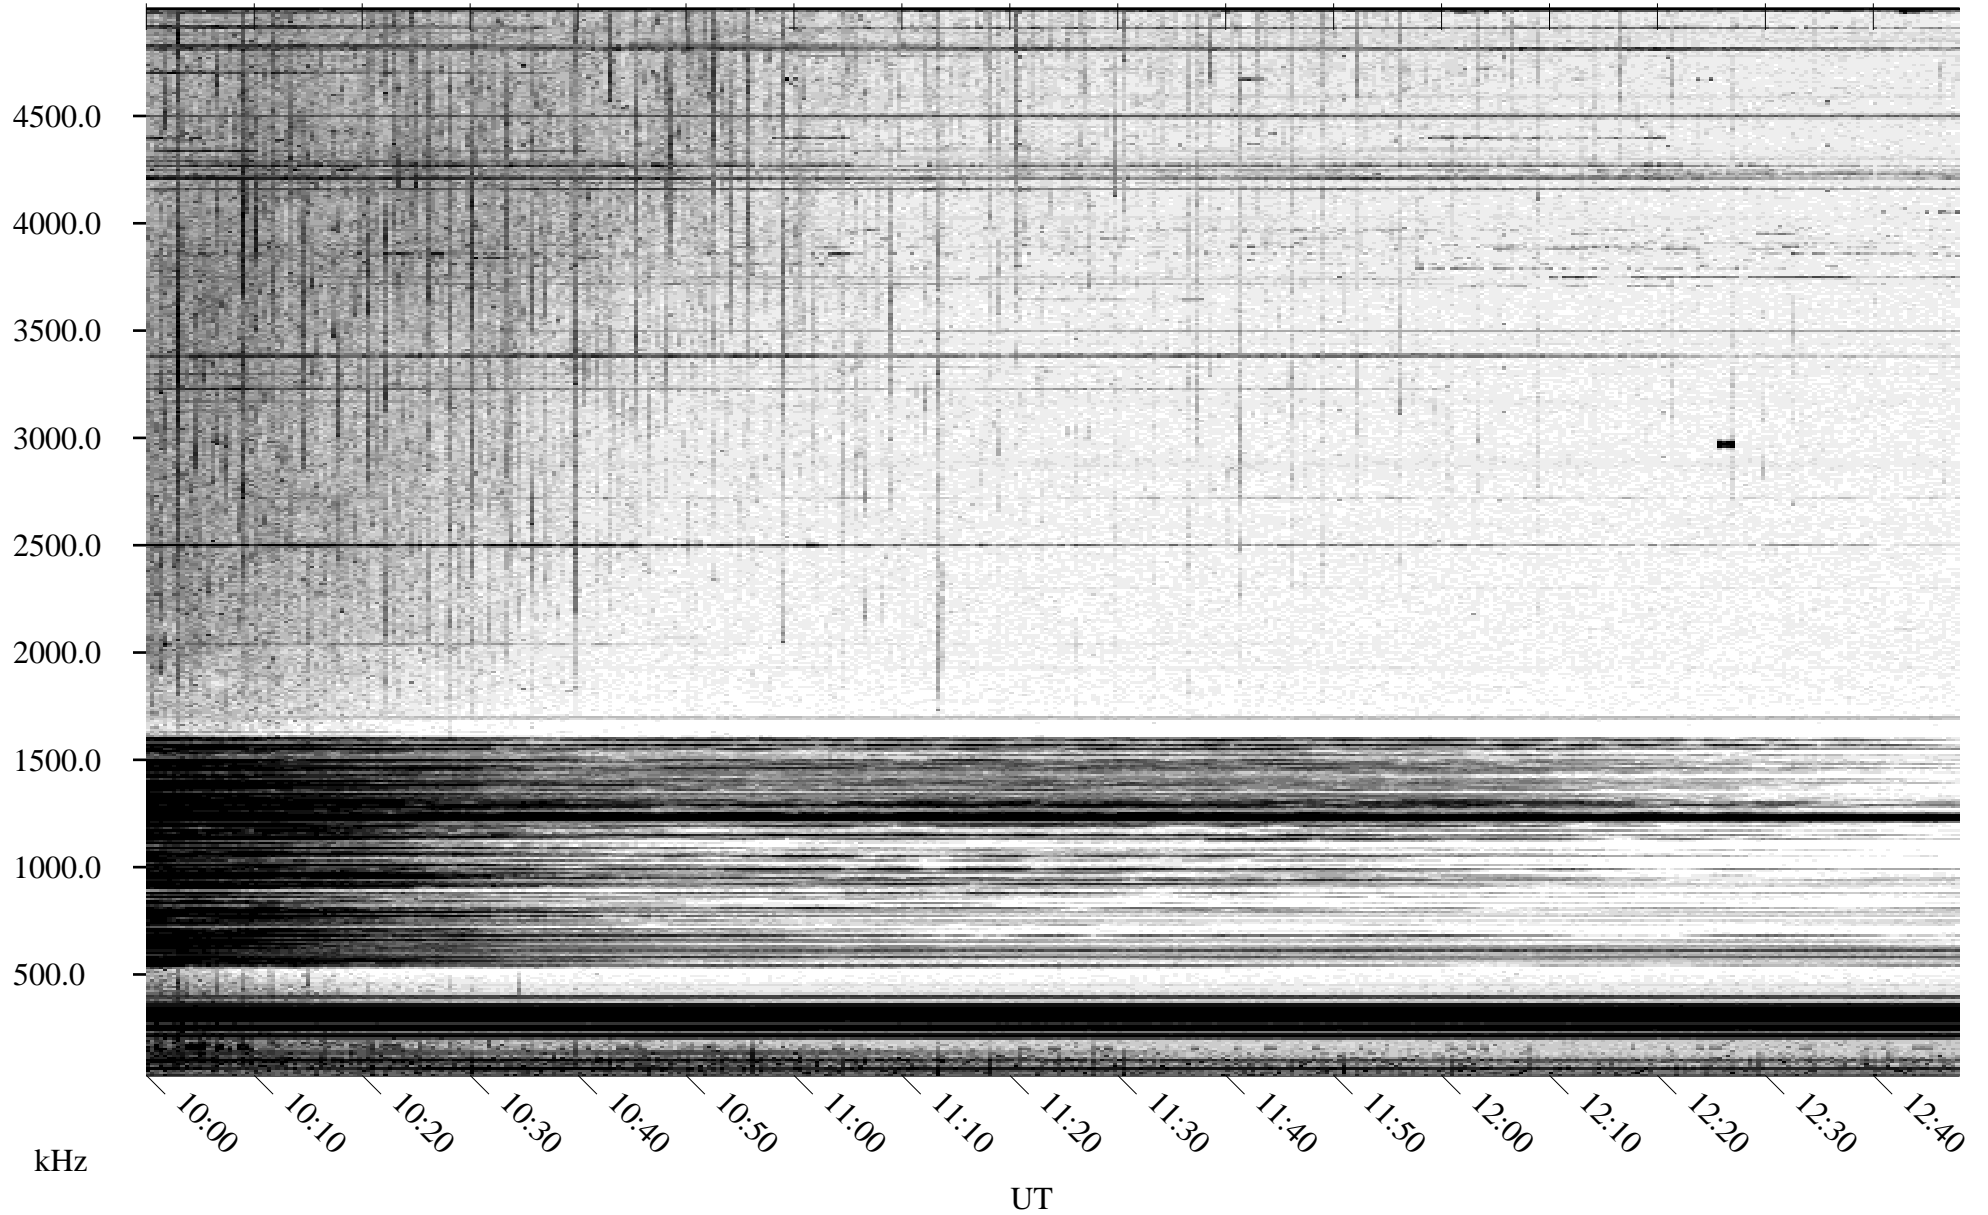

# 05/04/1996 Churchill, Manitoba

Linear Scale    Black = 161    White = 15

ch96124l.r00m max\_12

# 05/04/1996 Churchill, Manitoba

Linear Scale    Black = 161    White = 15

ch96124l.r00m max\_12

Page 6