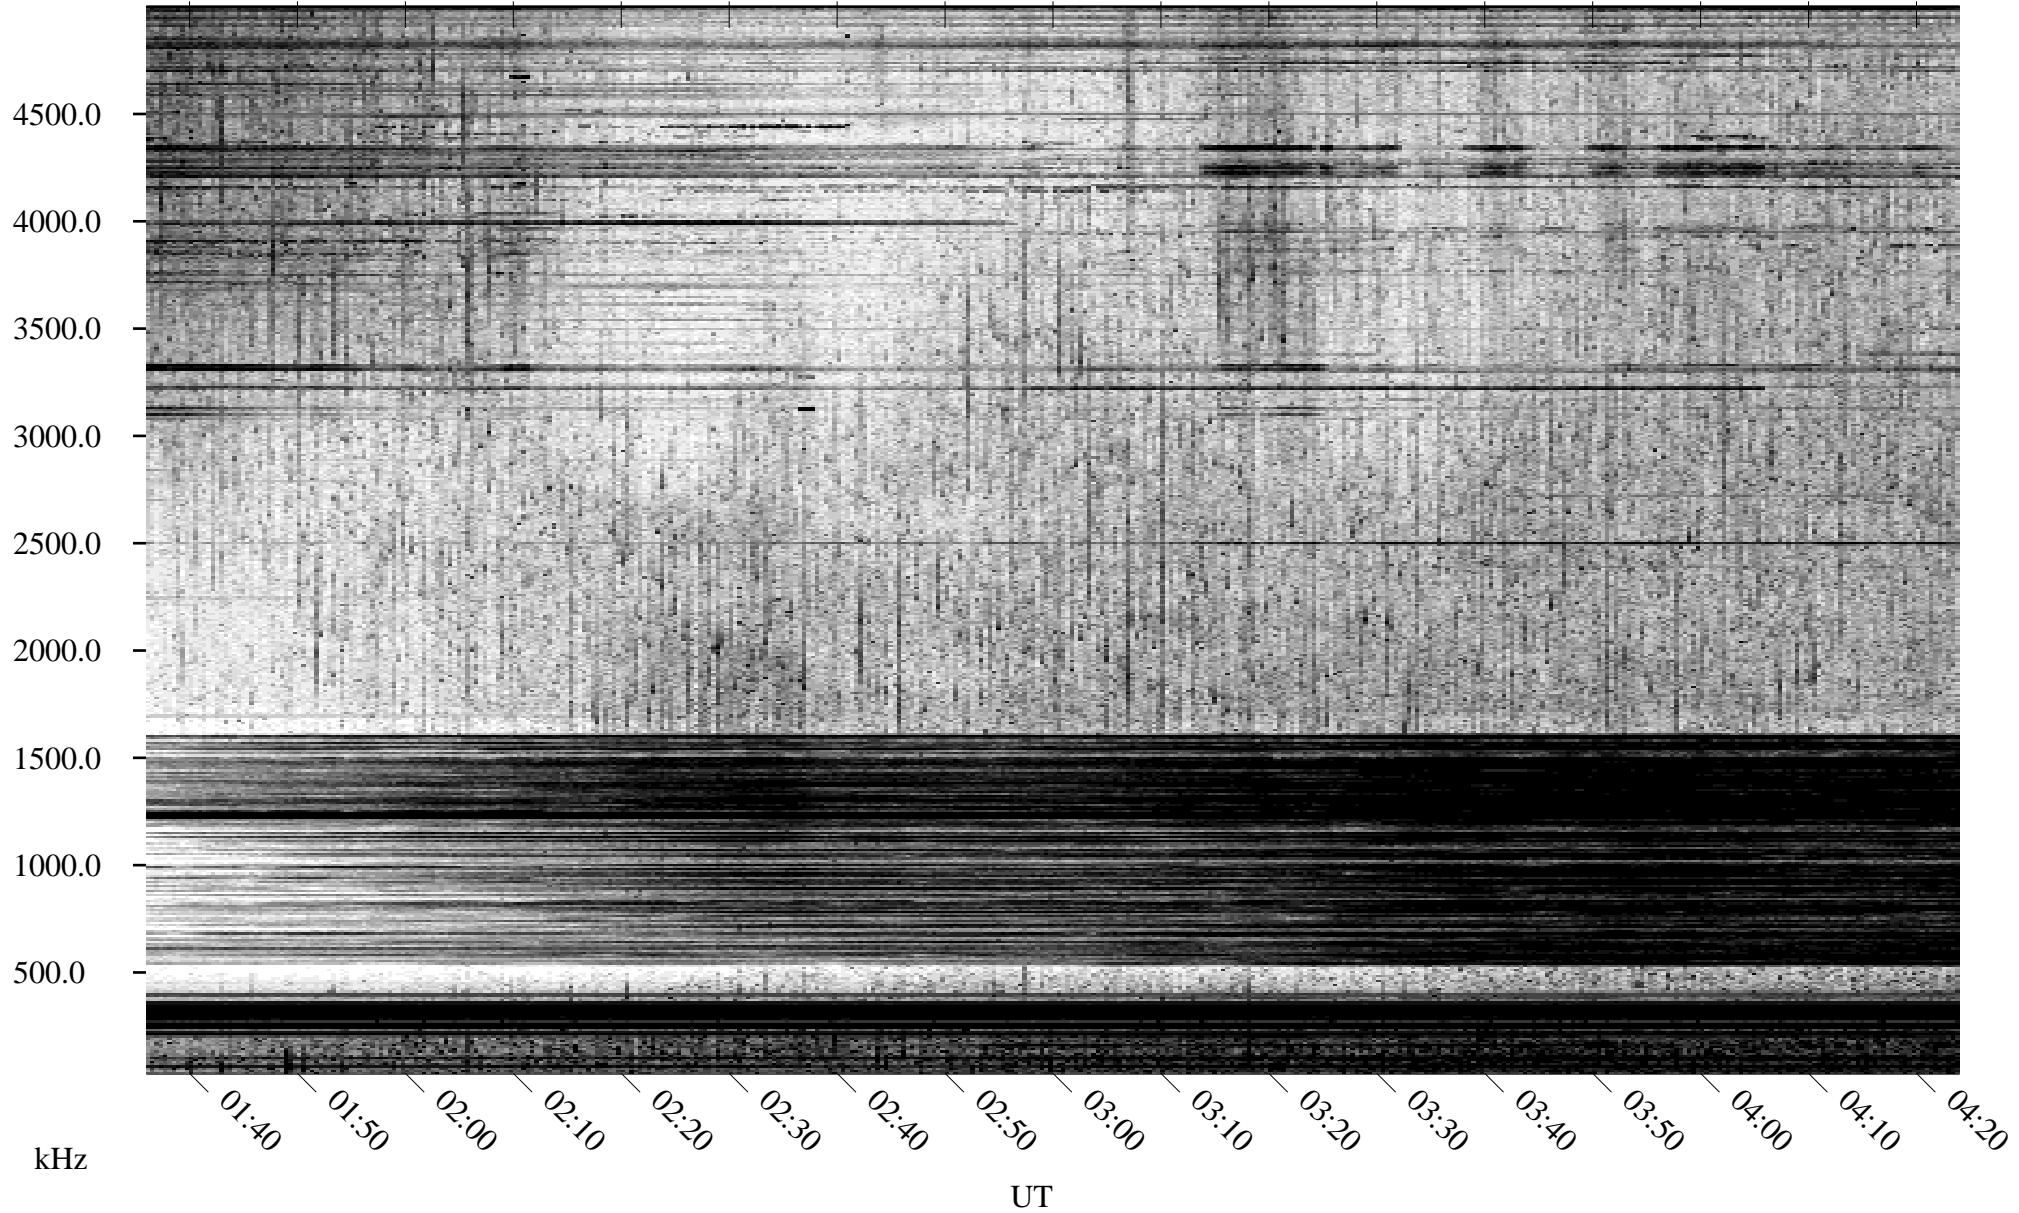

# 05/03/1996 Churchill, Manitoba

Linear Scale    Black = 161    White = 15

ch96124l.r00m max\_12

Page 1

# 05/03/1996 Churchill, Manitoba

Linear Scale    Black = 161    White = 15

ch96124l.r00m max\_12

Page 2

# 05/04/1996 Churchill, Manitoba

Linear Scale    Black = 161    White = 15

ch96124l.r00m max\_12

Page 3

# 05/04/1996 Churchill, Manitoba

Linear Scale    Black = 161    White = 15

ch96124l.r00m max\_12

Page 4