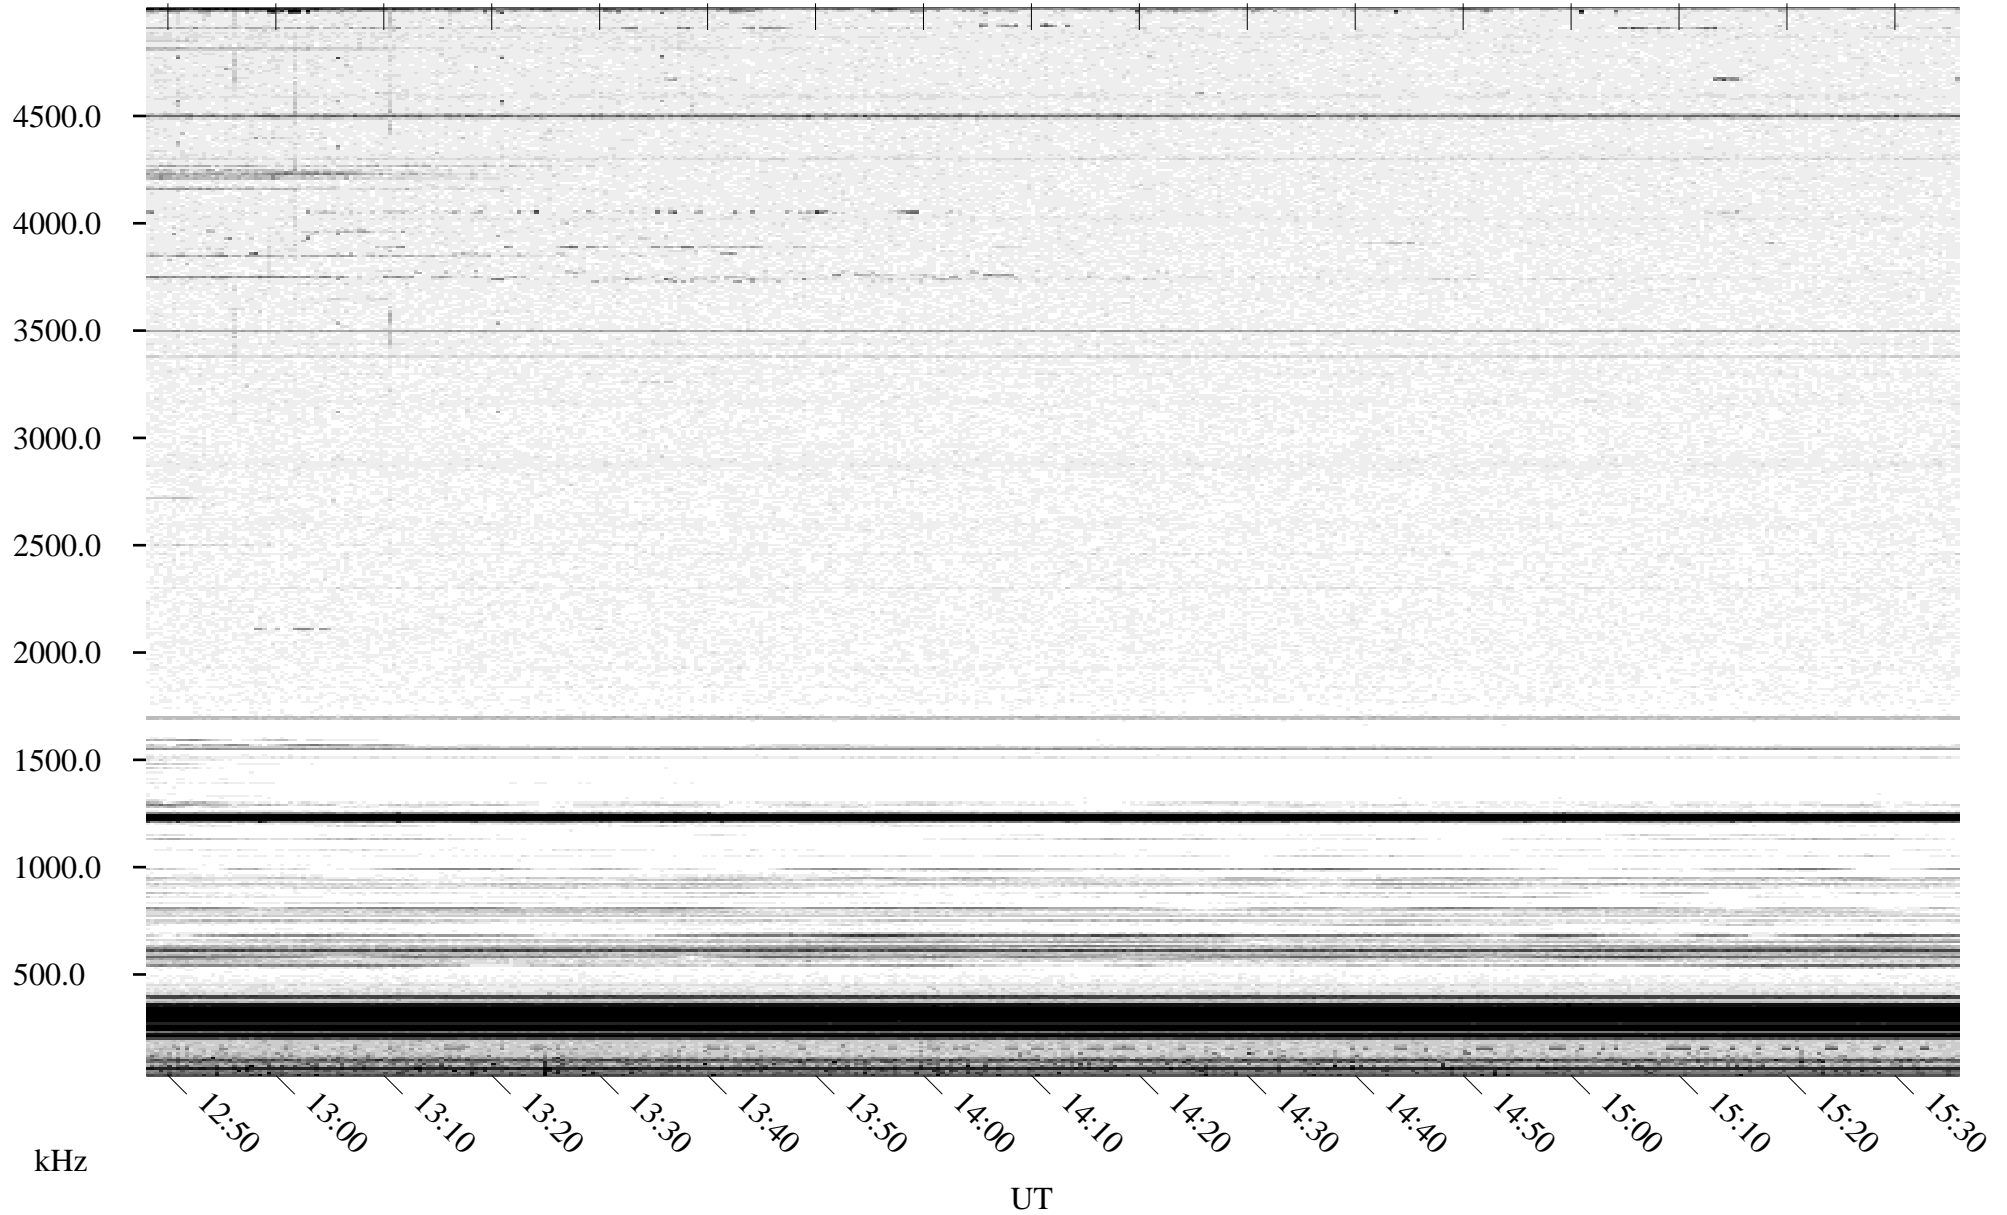

# 05/04/1996 Churchill, Manitoba

Linear Scale    Black = 161    White = 15

ch96124l.r00m max\_12

# 05/04/1996 Churchill, Manitoba

Linear Scale    Black = 161    White = 15

ch96124l.r00m max\_12

Page 6

# 05/04/1996 Churchill, Manitoba

Linear Scale    Black = 161    White = 15

ch96124l.r00m max\_12

Page 7

# 05/04/1996 Churchill, Manitoba

Linear Scale    Black = 161    White = 15

ch96124l.r00m max\_12

Page 8