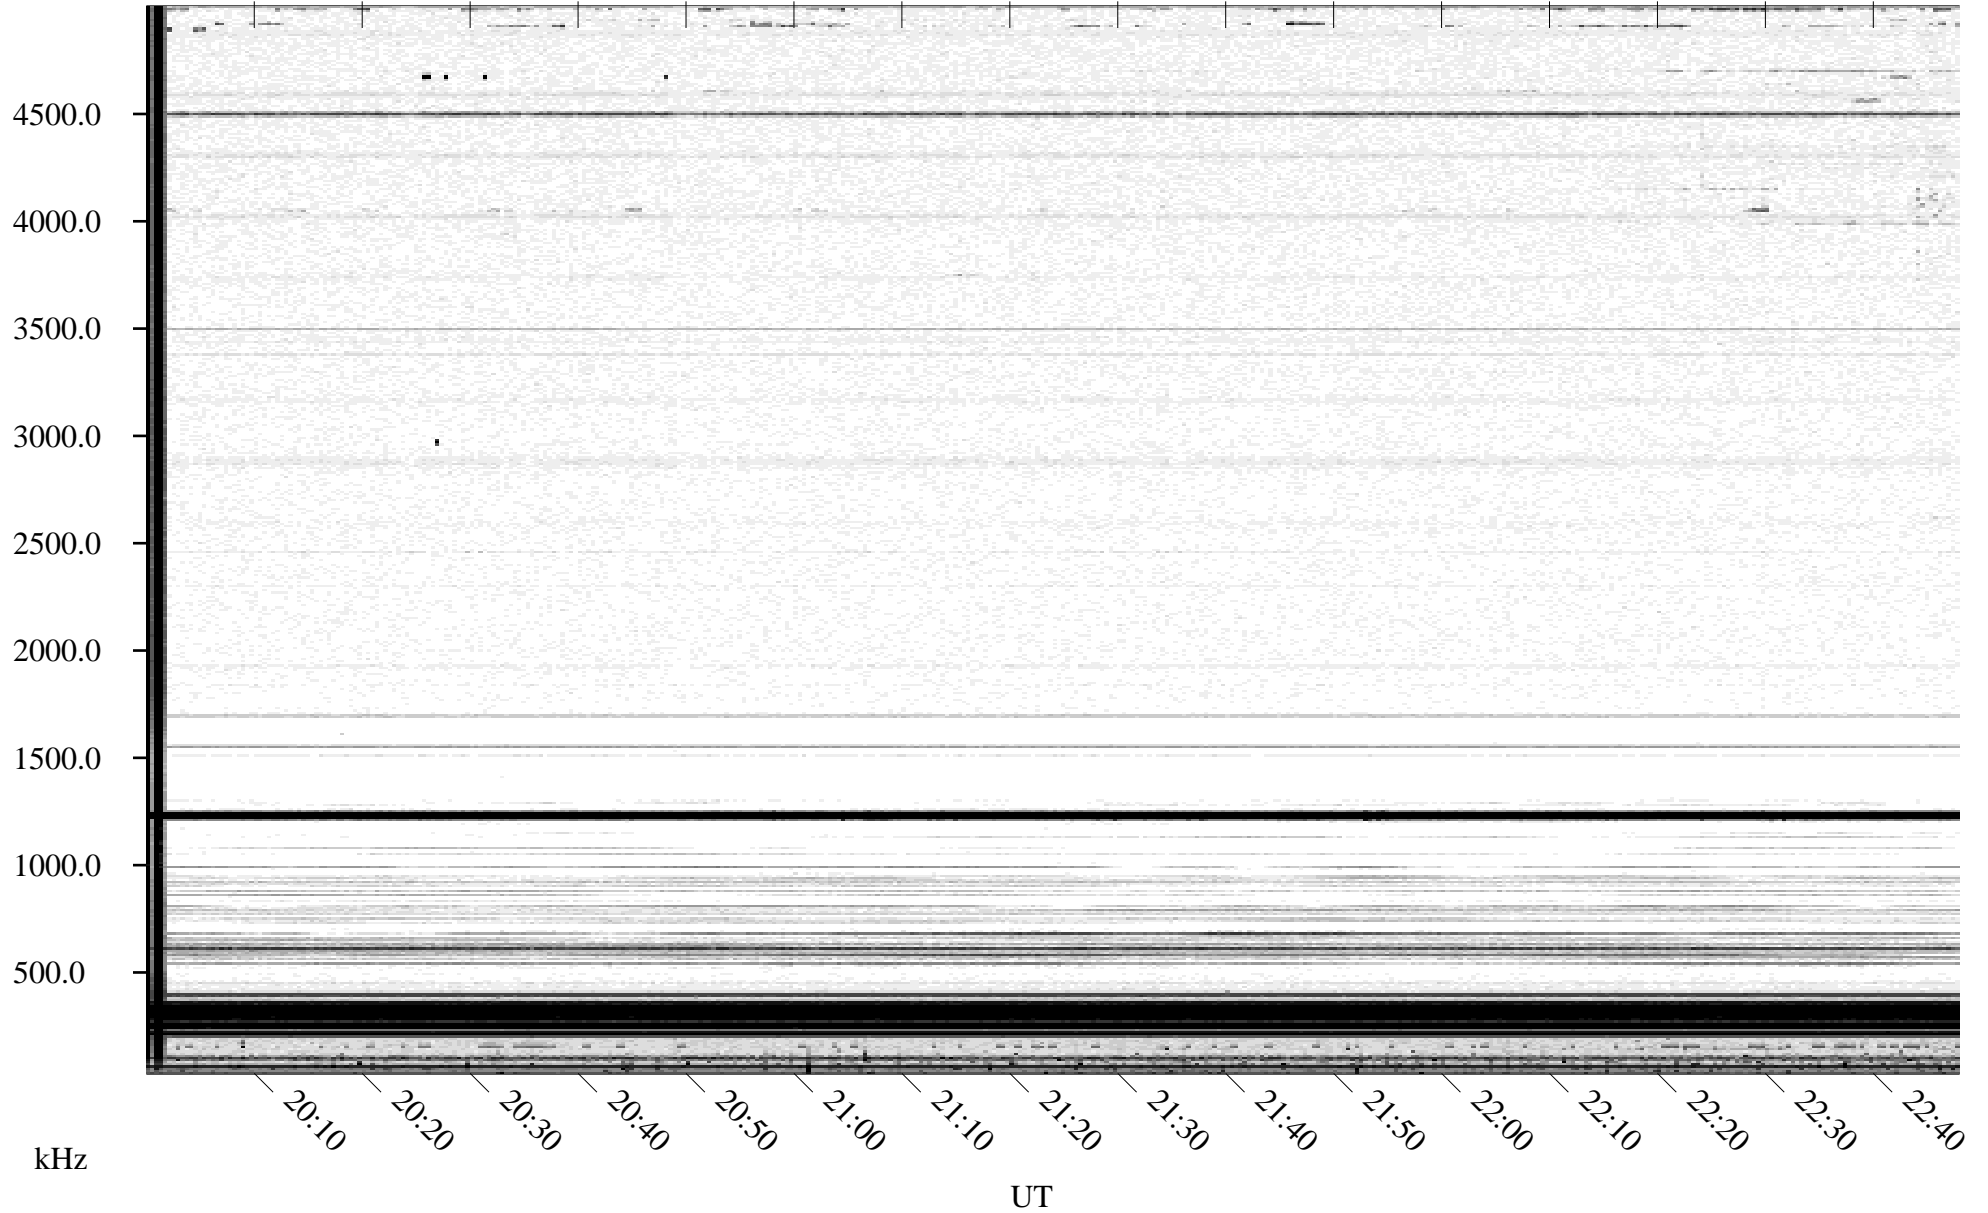

# 05/03/1996 Churchill, Manitoba

Linear Scale    Black = 161    White = 15

ch96124l.r00m max\_12

Page 1

# 05/03/1996 Churchill, Manitoba

Linear Scale    Black = 161    White = 15

ch96124l.r00m max\_12

Page 2

# 05/04/1996 Churchill, Manitoba

Linear Scale    Black = 161    White = 15

ch96124l.r00m max\_12

Page 3

# 05/04/1996 Churchill, Manitoba

Linear Scale    Black = 161    White = 15

ch96124l.r00m max\_12

Page 4