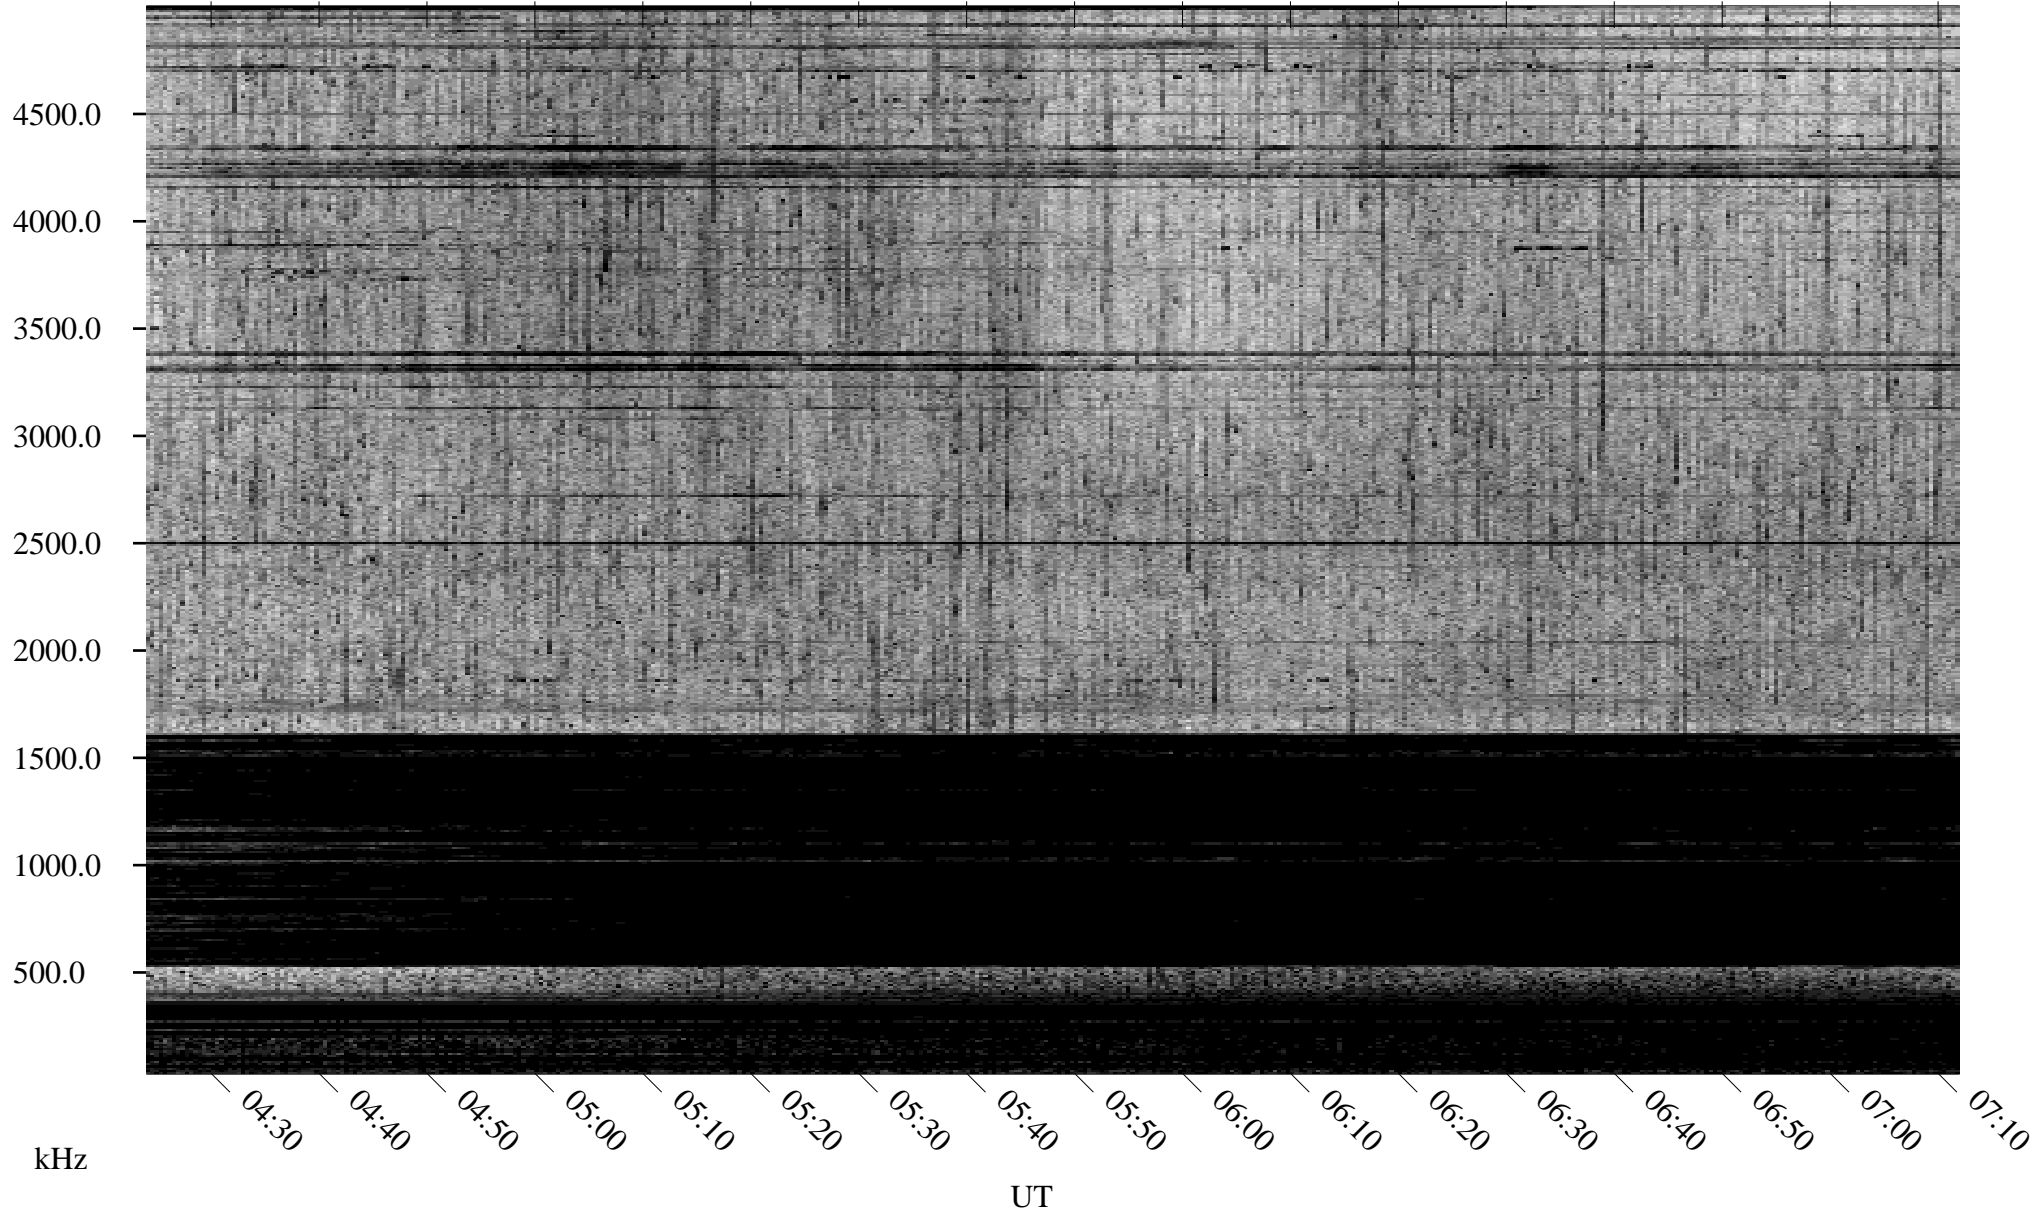

# 05/03/1996 Churchill, Manitoba

Linear Scale    Black = 161    White = 15

ch96124l.r00m max\_12

Page 2

# 05/04/1996 Churchill, Manitoba

Linear Scale    Black = 161    White = 15

ch96124l.r00m max\_12

Page 3

# 05/04/1996 Churchill, Manitoba

Linear Scale    Black = 161    White = 15

ch96124l.r00m max\_12

Page 4

# 05/04/1996 Churchill, Manitoba

Linear Scale    Black = 161    White = 15

ch96124l.r00m max\_12