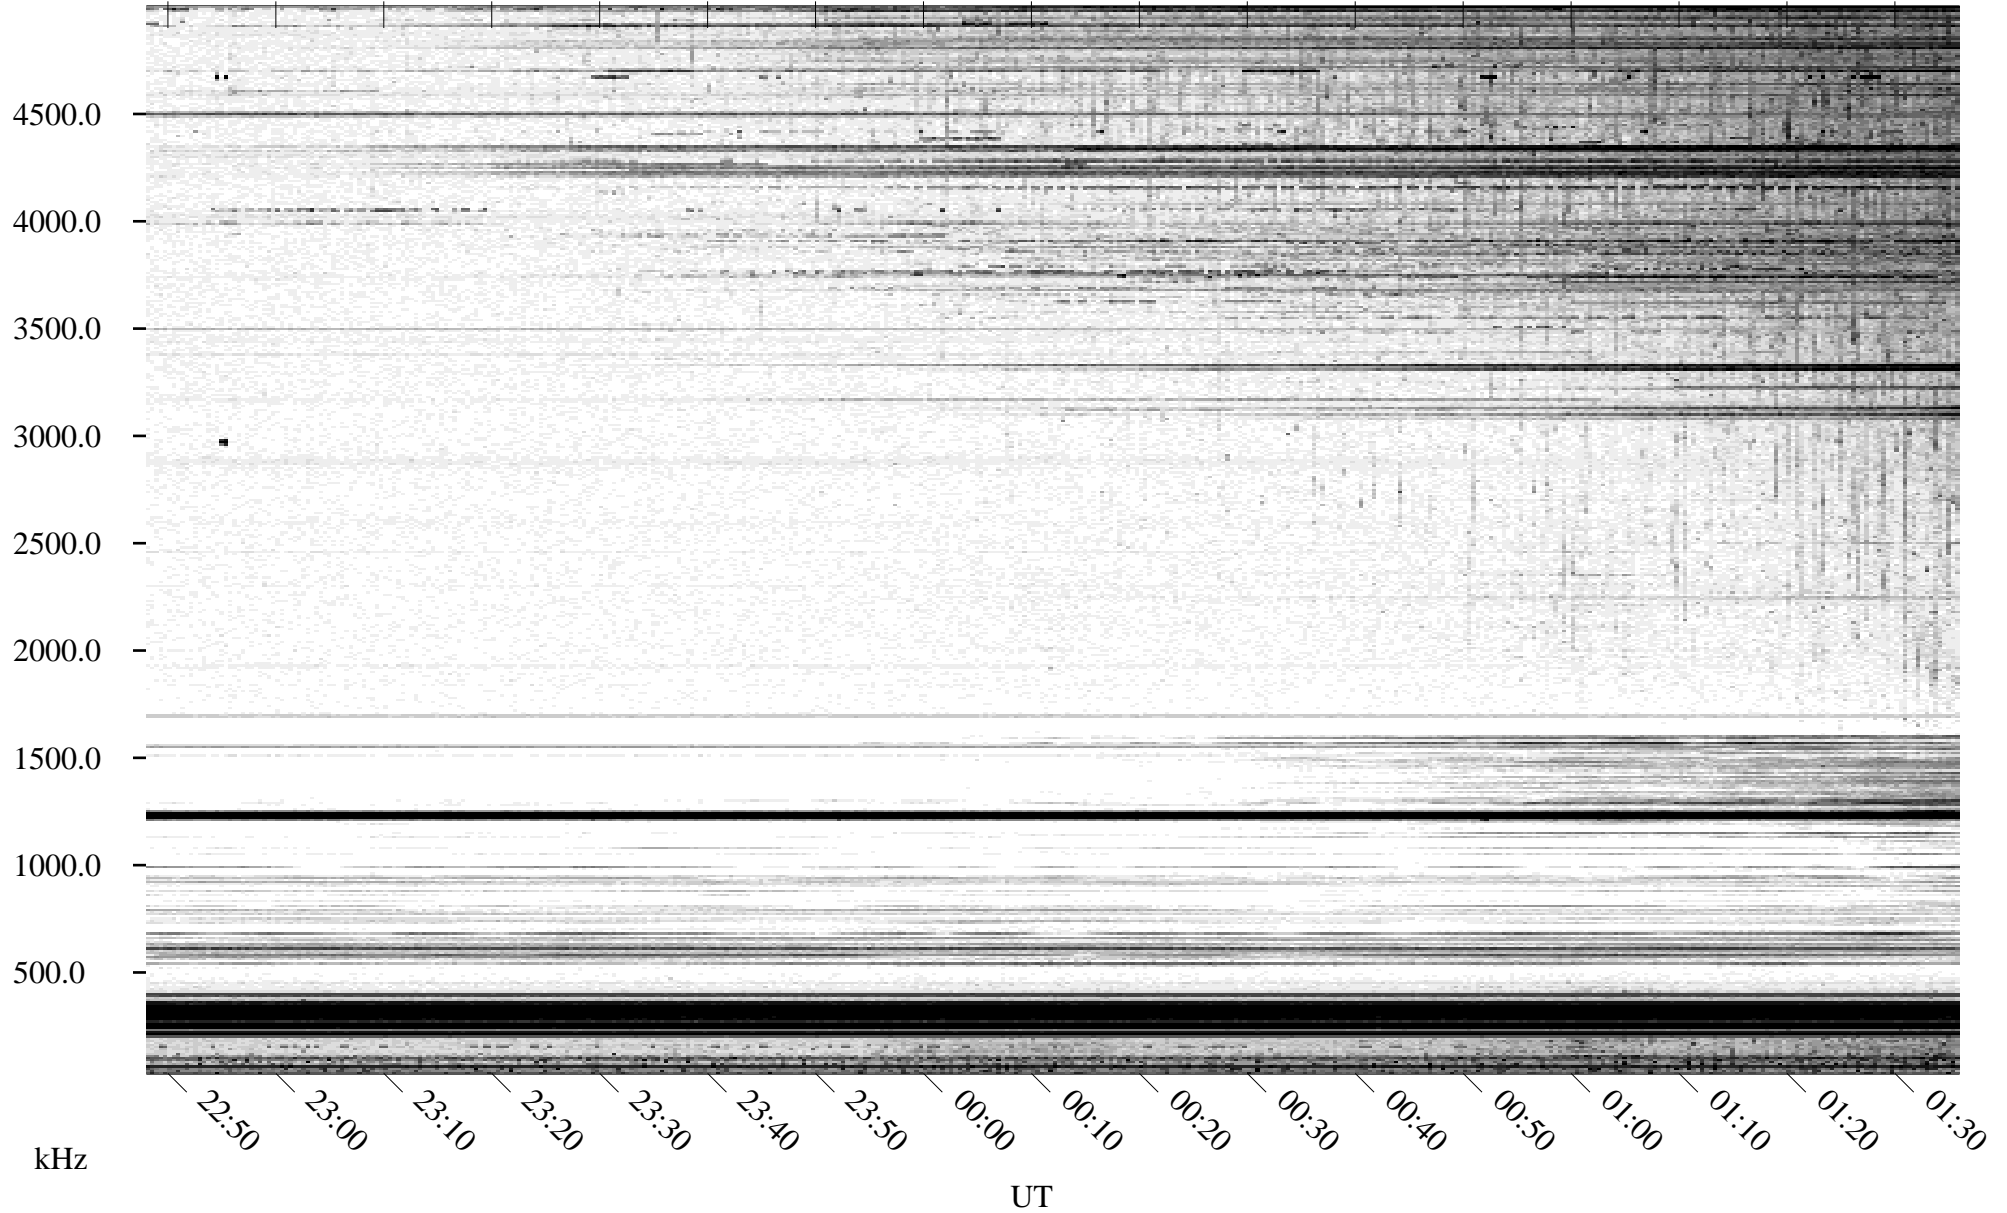

# 05/03/1996 Churchill, Manitoba

Linear Scale    Black = 161    White = 15

ch96124l.r00m max\_12

Page 1

# 05/03/1996 Churchill, Manitoba

Linear Scale    Black = 161    White = 15

ch96124l.r00m max\_12

Page 2

# 05/04/1996 Churchill, Manitoba

Linear Scale    Black = 161    White = 15

ch96124l.r00m max\_12

Page 3

# 05/04/1996 Churchill, Manitoba

Linear Scale    Black = 161    White = 15

ch96124l.r00m max\_12

Page 4