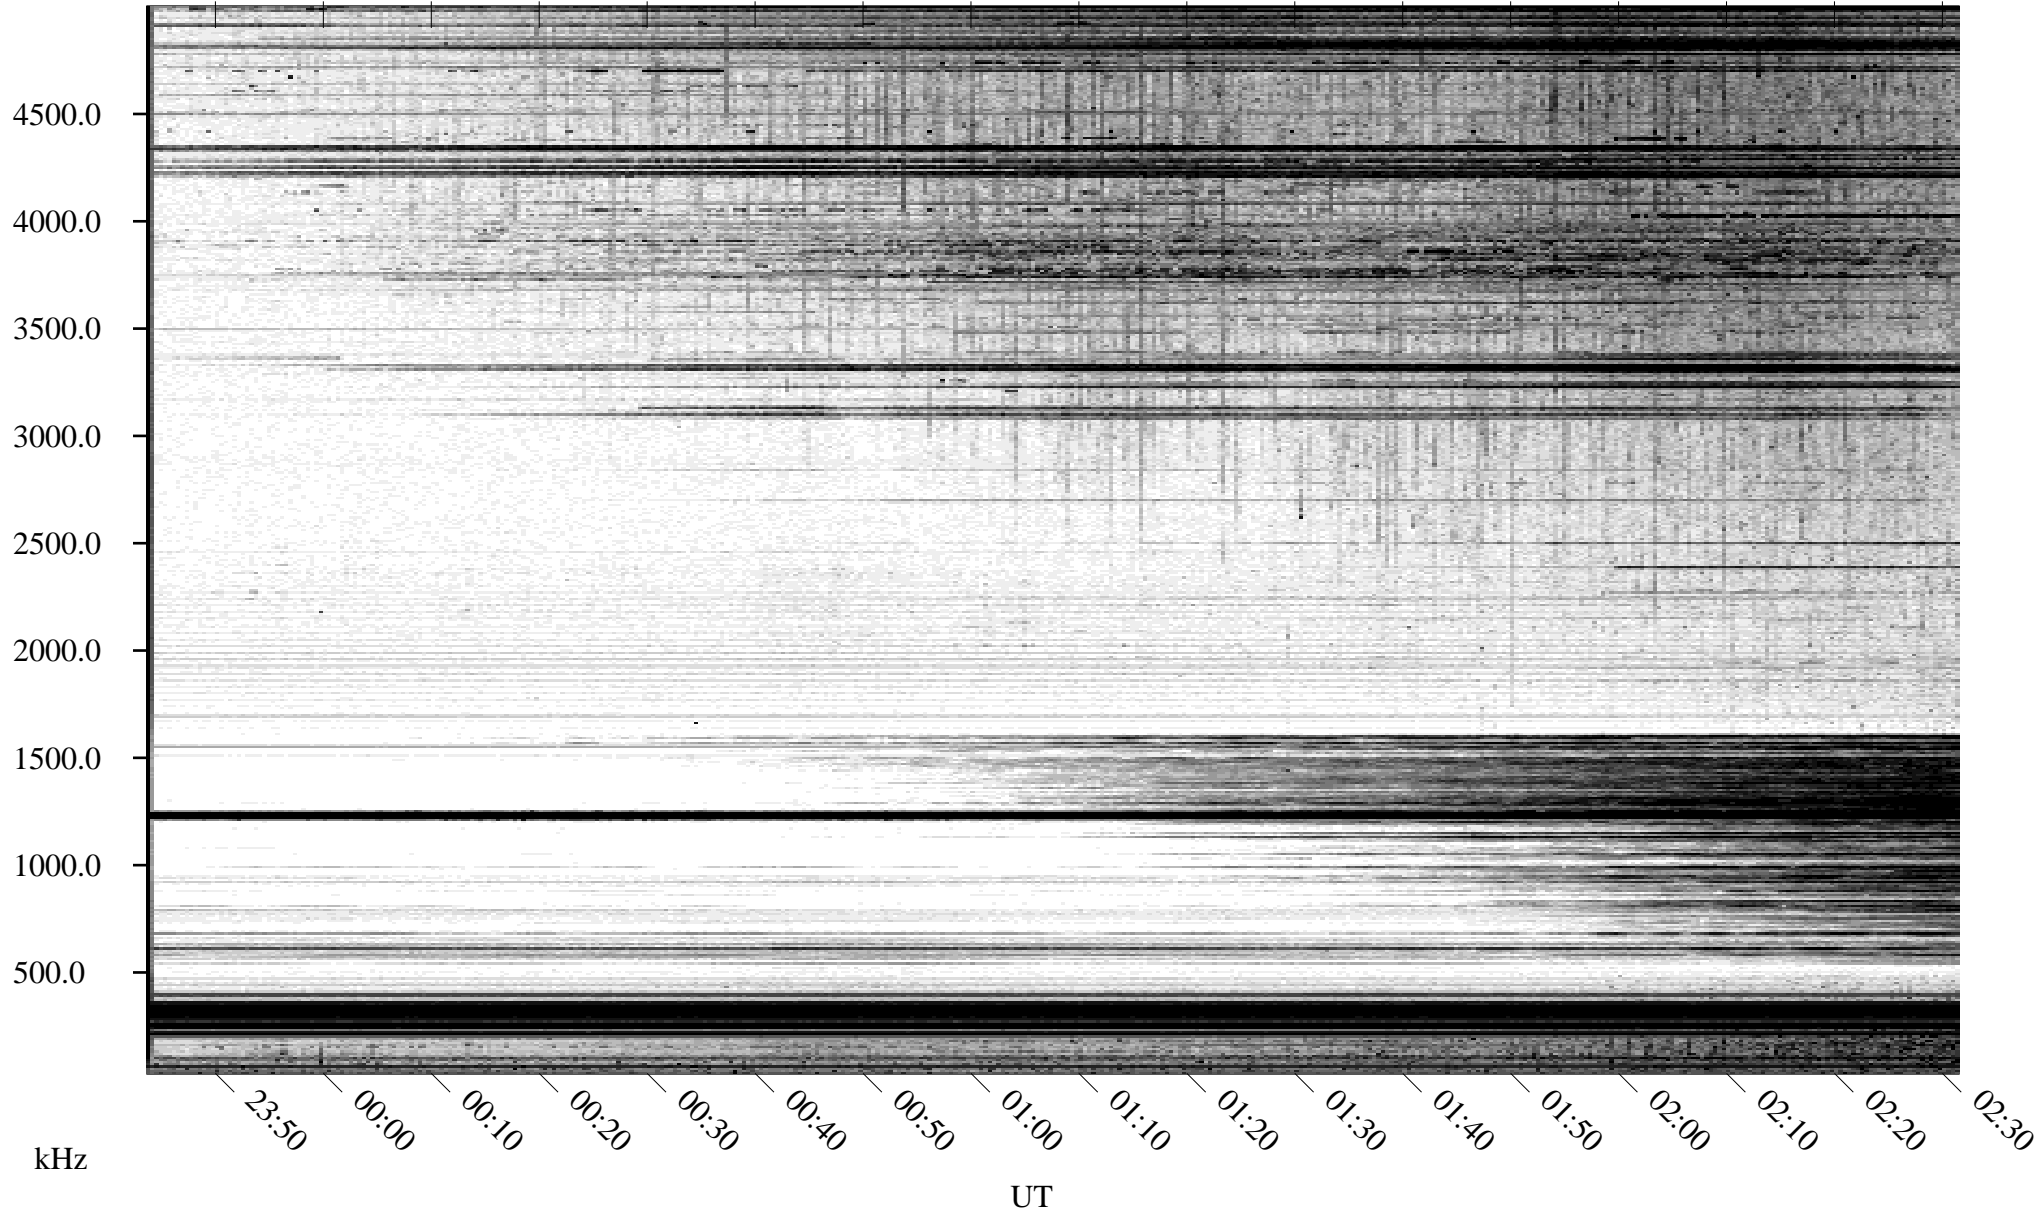

# 05/05/1996 Churchill, Manitoba

Linear Scale    Black = 161    White = 15

ch96126l.r04m max\_12

Page 1

# 05/06/1996 Churchill, Manitoba

Linear Scale    Black = 161    White = 15

ch96126l.r04m max\_12

Page 2

# 05/06/1996 Churchill, Manitoba

Linear Scale    Black = 161    White = 15

ch96126l.r04m max\_12

Page 3

# 05/06/1996 Churchill, Manitoba

Linear Scale    Black = 161    White = 15

ch96126l.r04m max\_12

Page 4