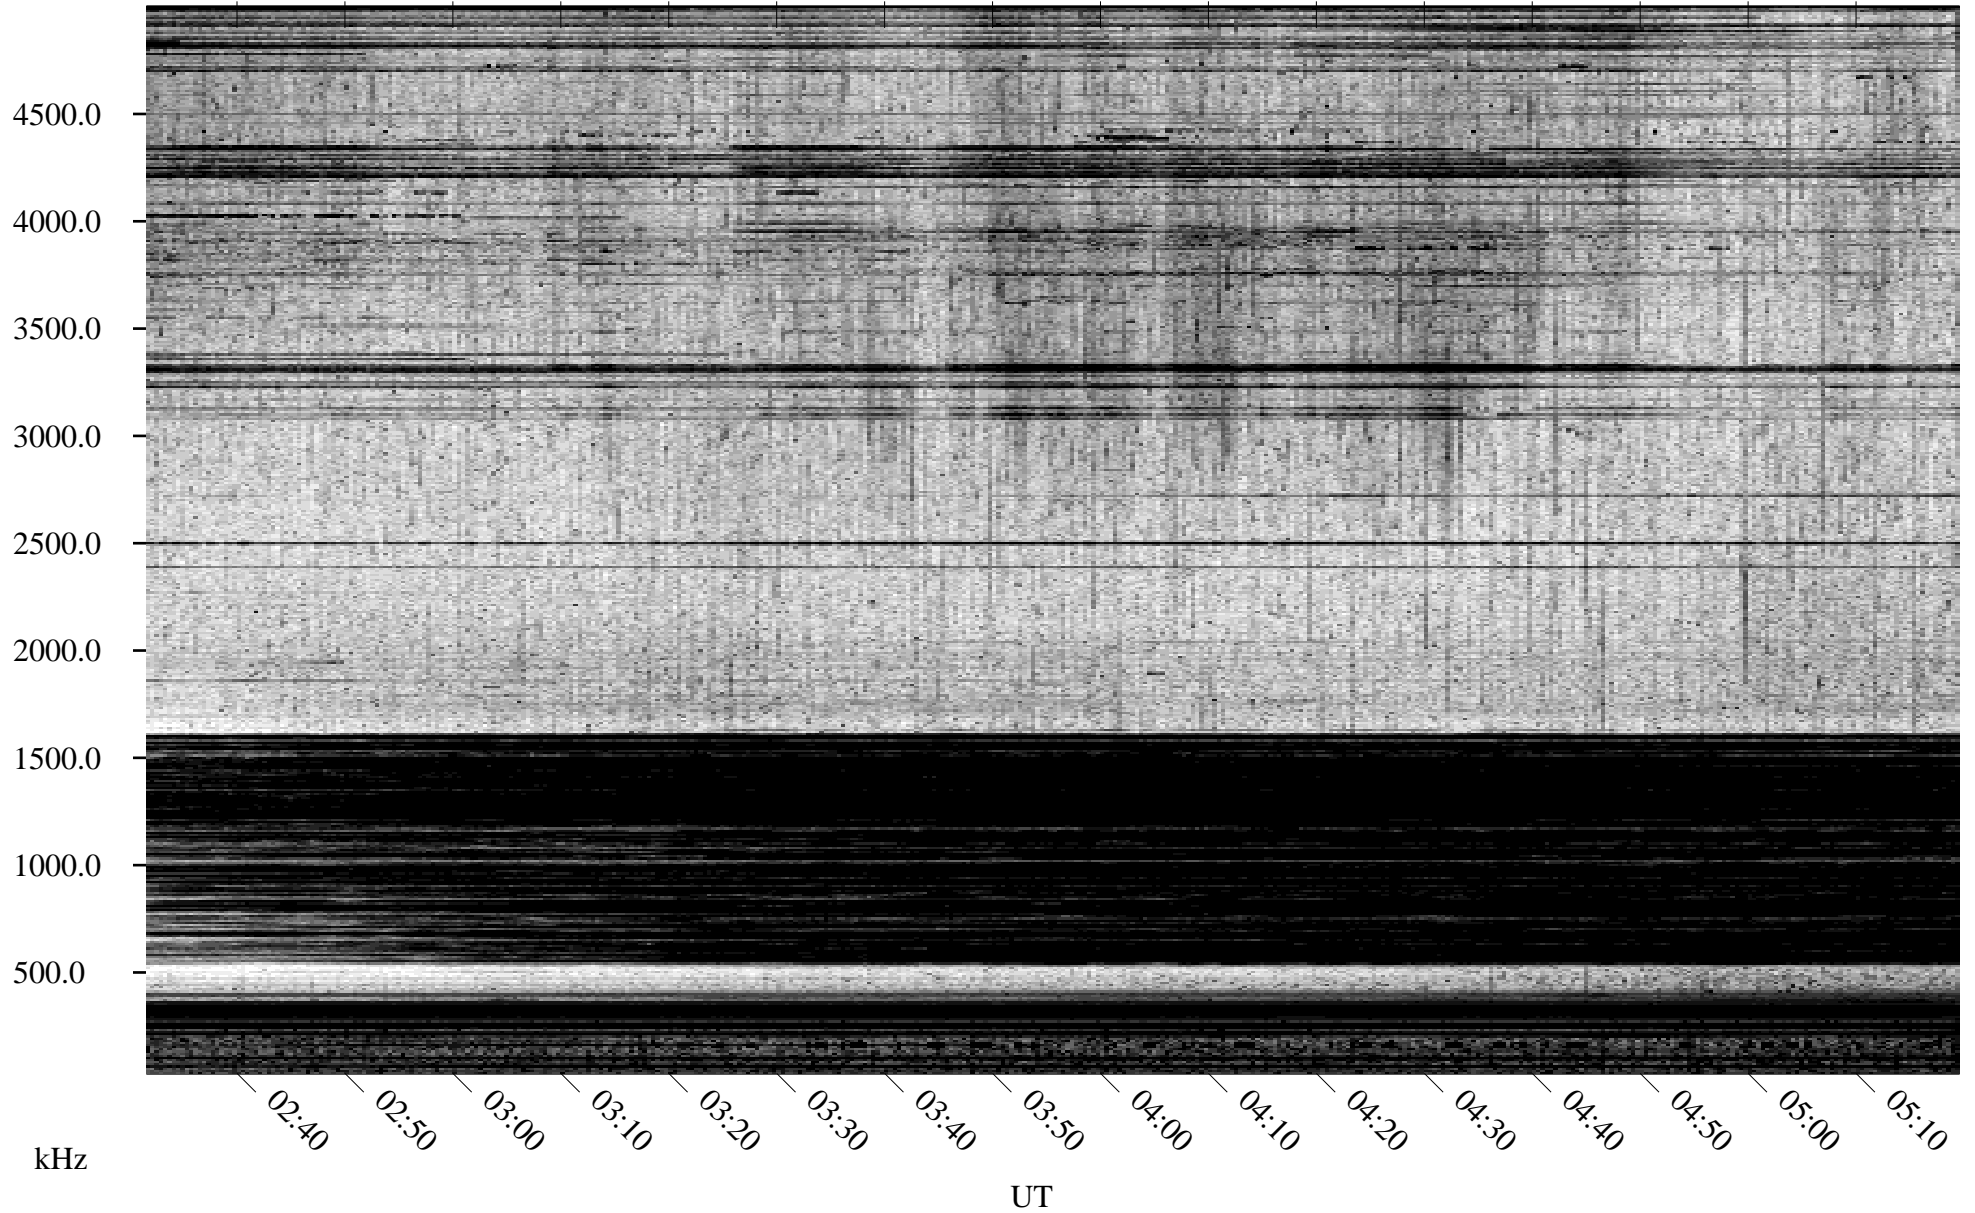

# 05/05/1996 Churchill, Manitoba

Linear Scale    Black = 161    White = 15

ch96126l.r04m max\_12

Page 1

# 05/06/1996 Churchill, Manitoba

Linear Scale    Black = 161    White = 15

ch96126l.r04m max\_12

Page 2

# 05/06/1996 Churchill, Manitoba

Linear Scale    Black = 161    White = 15

ch96126l.r04m max\_12

Page 3

# 05/06/1996 Churchill, Manitoba

Linear Scale    Black = 161    White = 15

ch96126l.r04m max\_12

Page 4