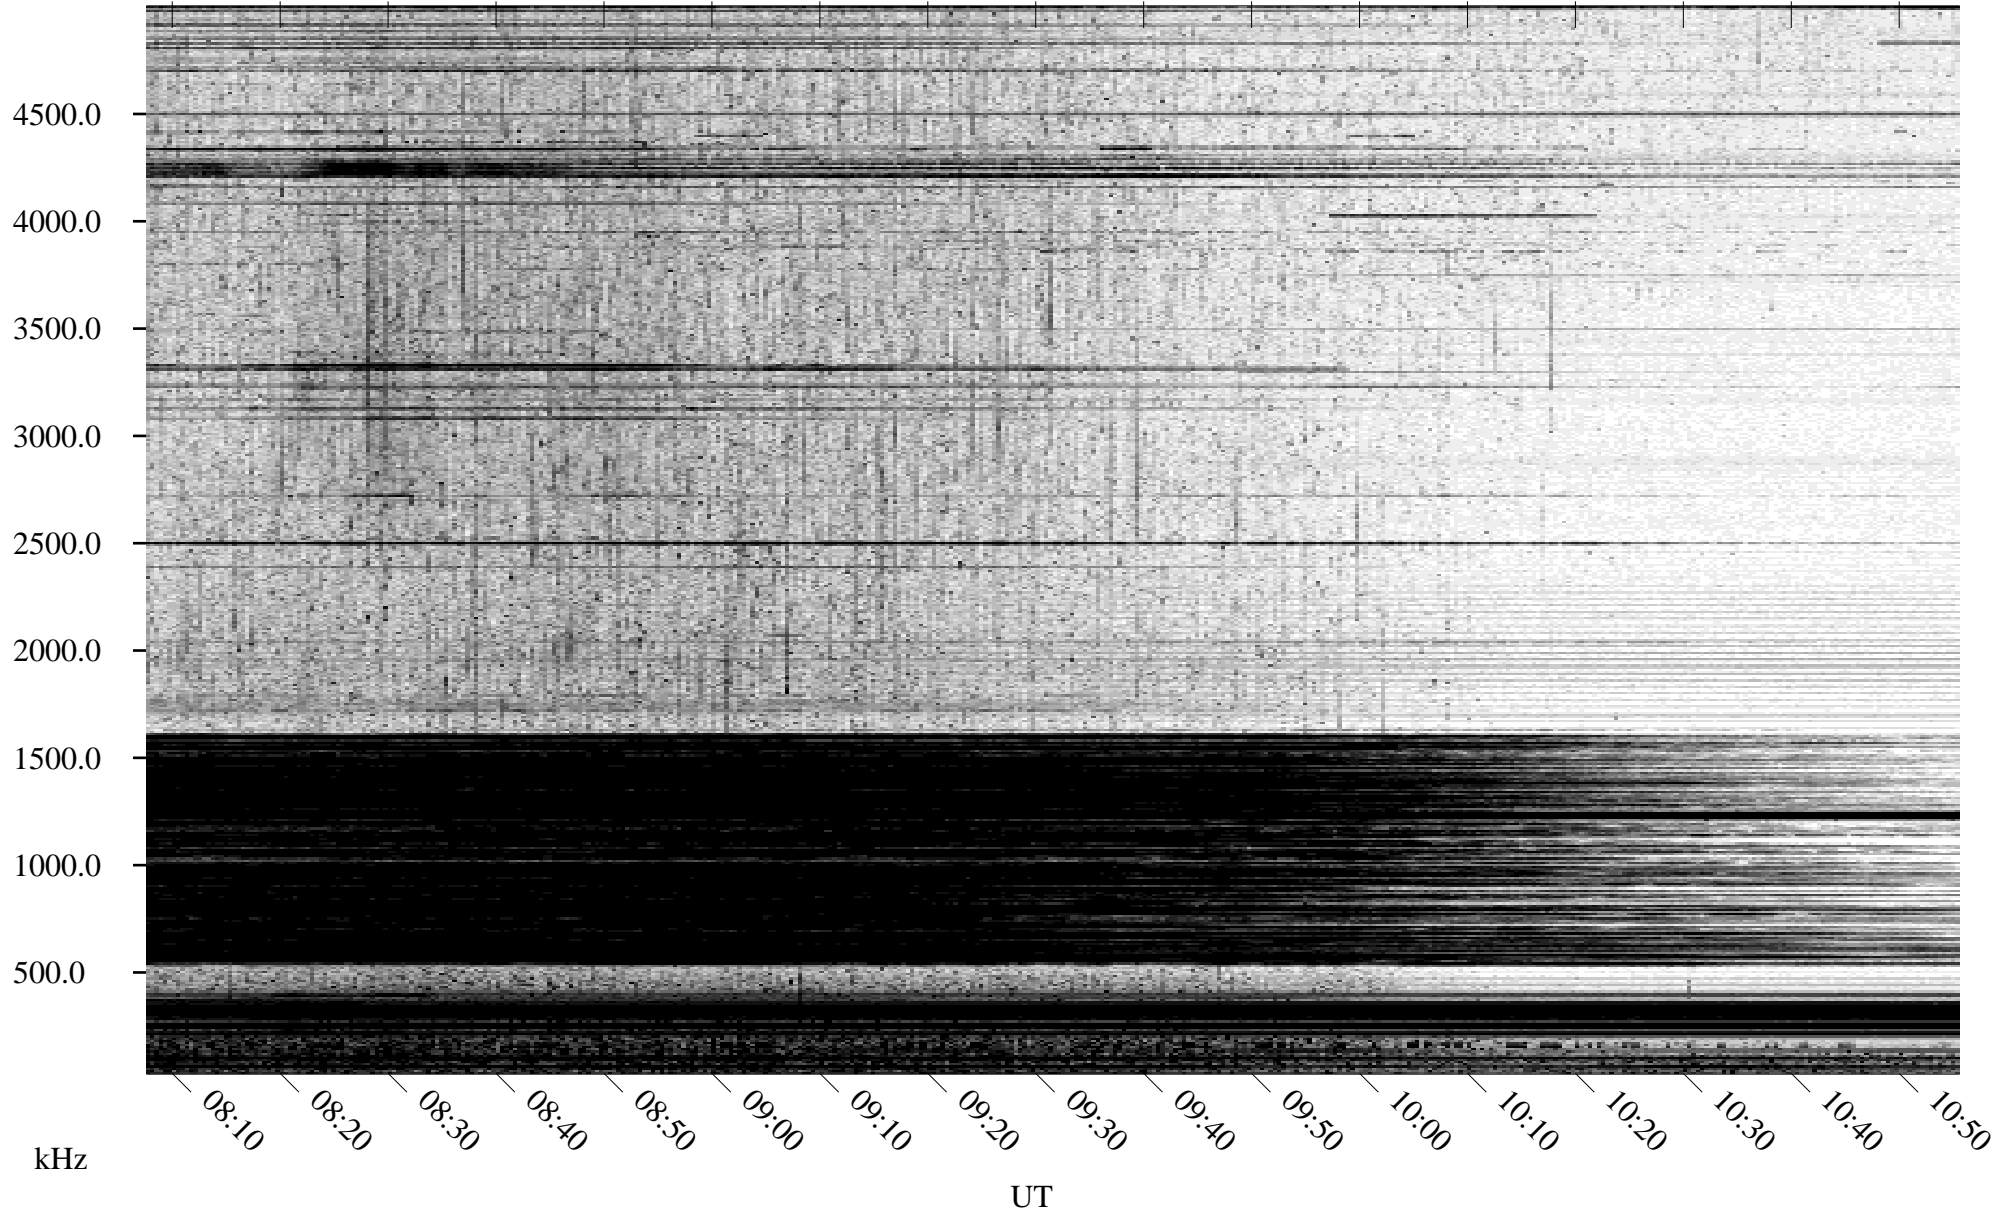

# 05/06/1996 Churchill, Manitoba

Linear Scale    Black = 161    White = 15

ch96126l.r04m max\_12

Page 2

# 05/06/1996 Churchill, Manitoba

Linear Scale    Black = 161    White = 15

ch96126l.r04m max\_12

Page 3

# 05/06/1996 Churchill, Manitoba

Linear Scale    Black = 161    White = 15

ch96126l.r04m max\_12

Page 4

# 05/06/1996 Churchill, Manitoba

Linear Scale    Black = 161    White = 15

ch96126l.r04m max\_12

Page 5