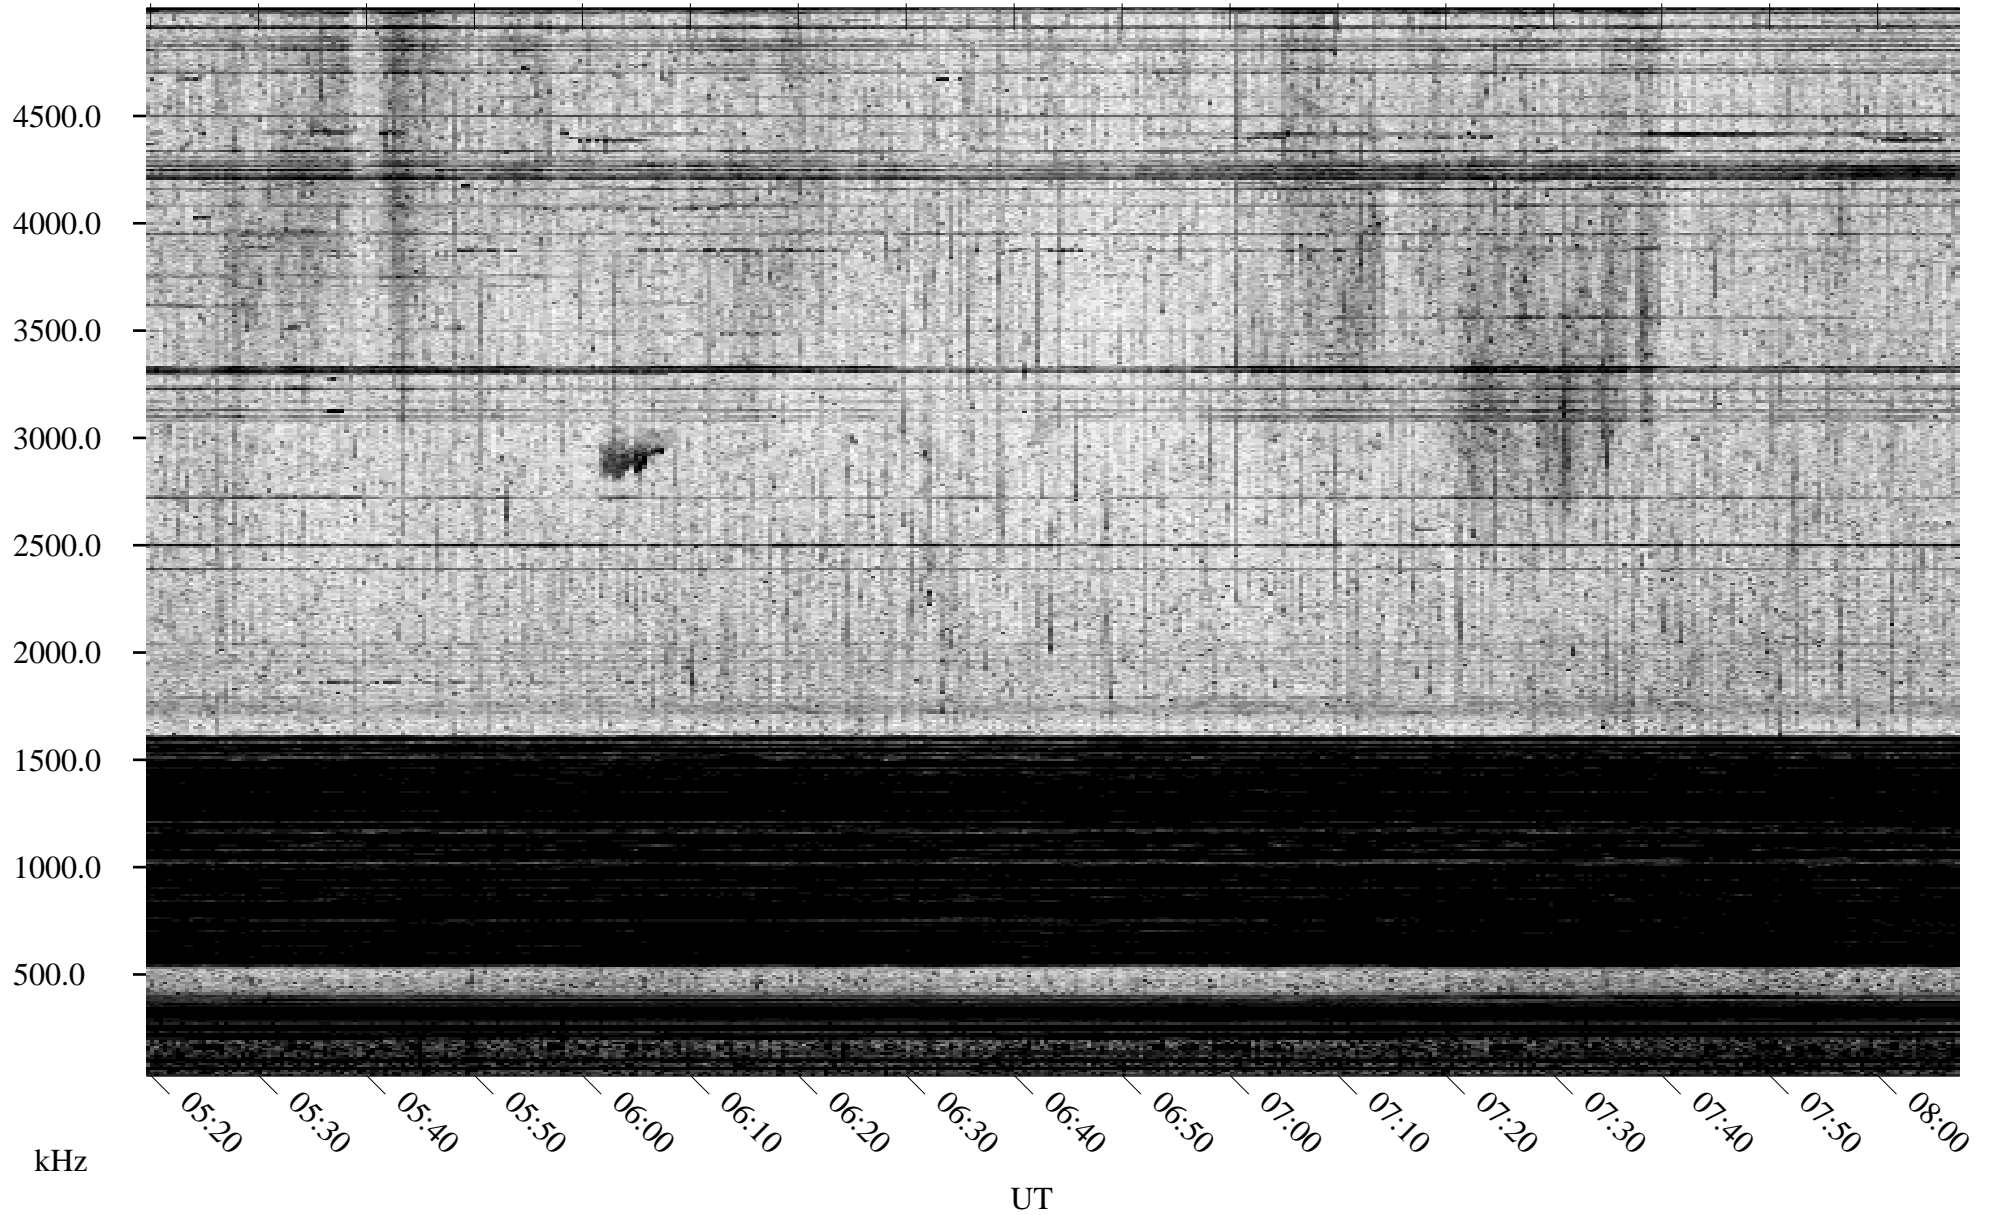

# 05/05/1996 Churchill, Manitoba

Linear Scale    Black = 161    White = 15

ch96126l.r04m max\_12

Page 1

# 05/06/1996 Churchill, Manitoba

Linear Scale    Black = 161    White = 15

ch96126l.r04m max\_12

Page 2

# 05/06/1996 Churchill, Manitoba

Linear Scale    Black = 161    White = 15

ch96126l.r04m max\_12

Page 3

# 05/06/1996 Churchill, Manitoba

Linear Scale    Black = 161    White = 15

ch96126l.r04m max\_12

Page 4