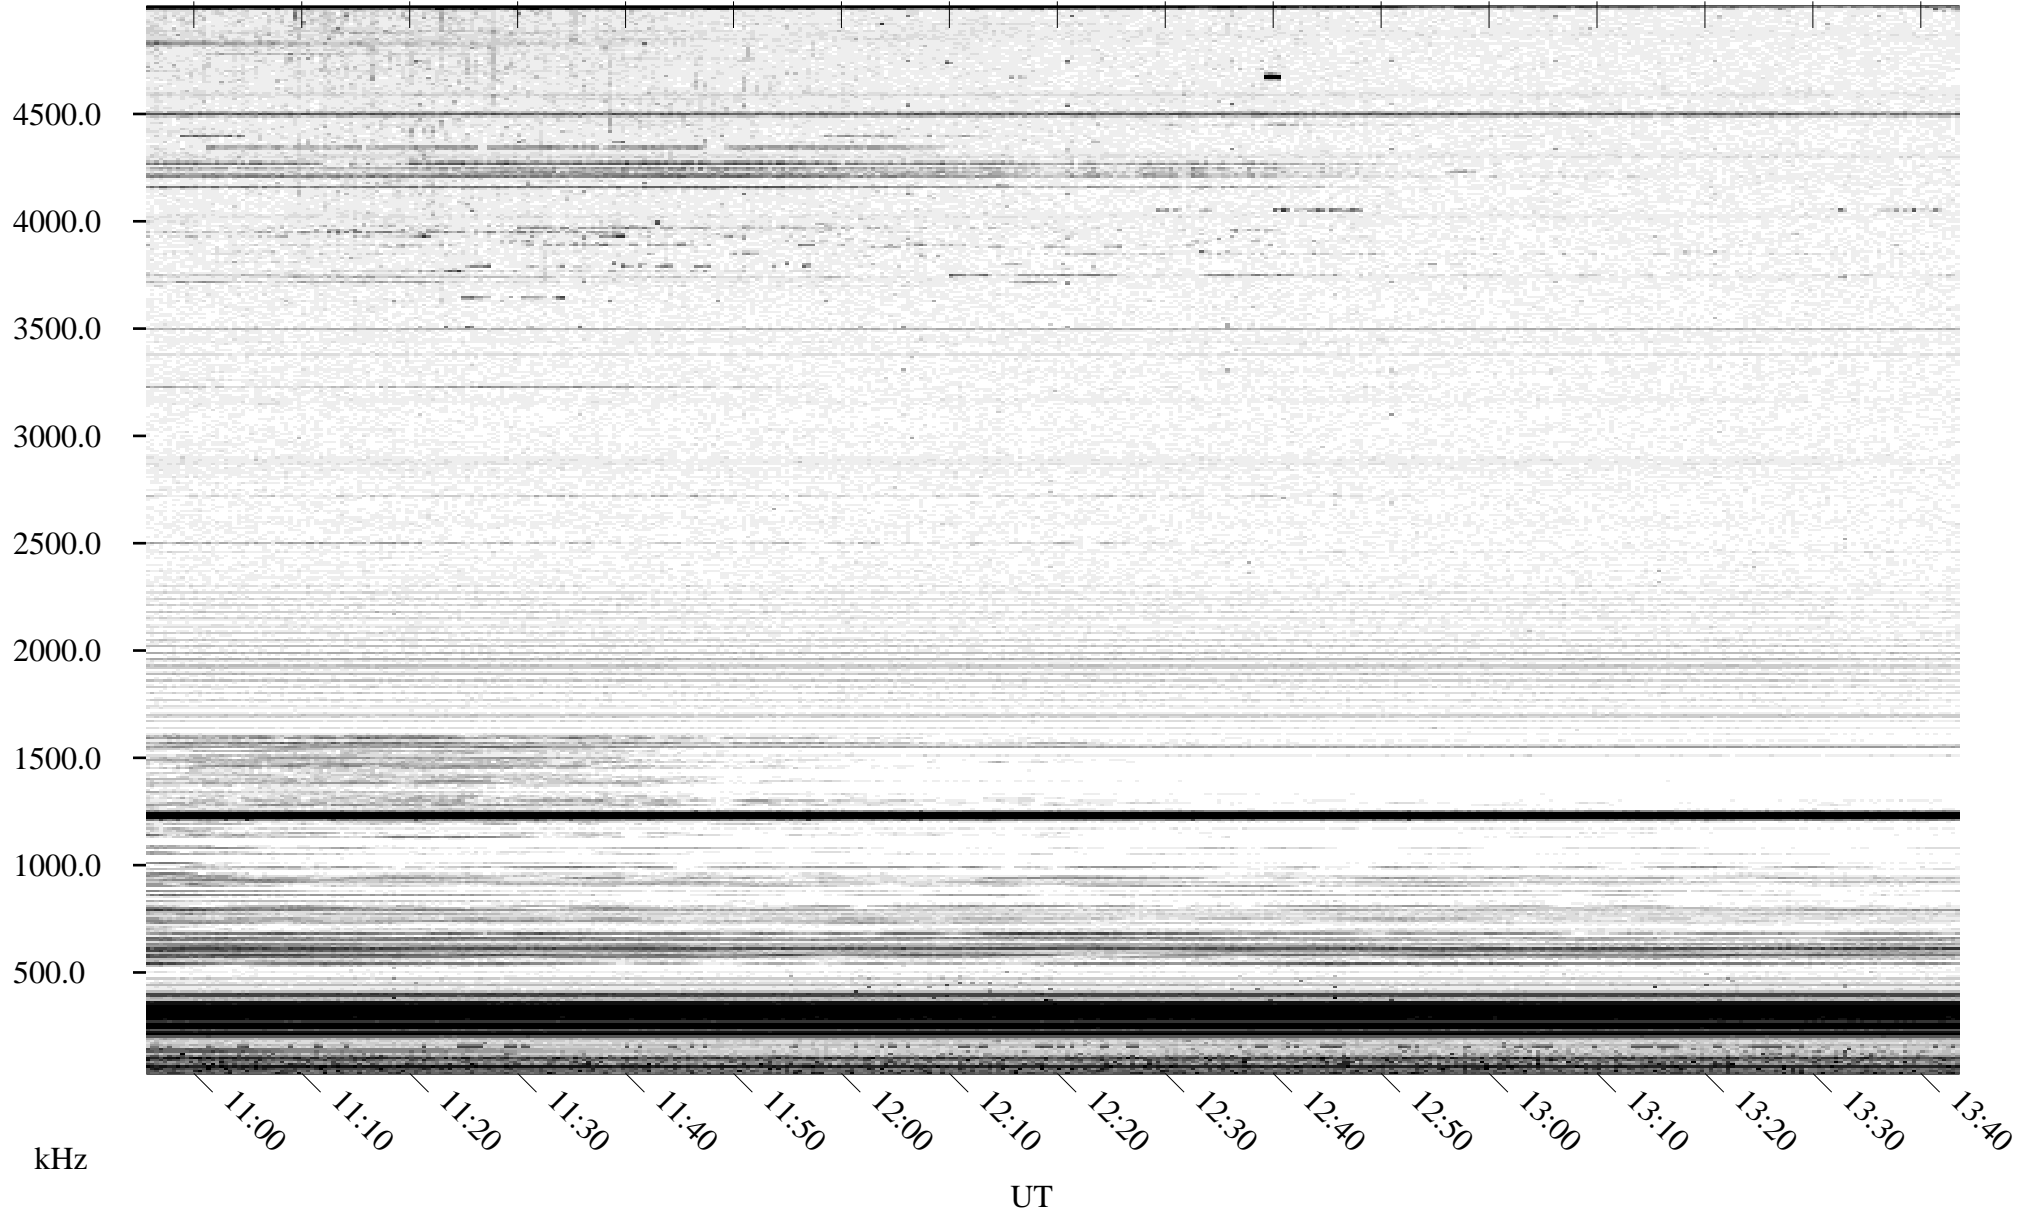

# 05/06/1996 Churchill, Manitoba

Linear Scale    Black = 161    White = 15

ch96126l.r04m max\_12

Page 3

# 05/06/1996 Churchill, Manitoba

Linear Scale    Black = 161    White = 15

ch96126l.r04m max\_12

Page 4

# 05/06/1996 Churchill, Manitoba

Linear Scale    Black = 161    White = 15

ch96126l.r04m max\_12

Page 5

# 05/06/1996 Churchill, Manitoba

Linear Scale    Black = 161    White = 15

ch96126l.r04m max\_12

Page 6