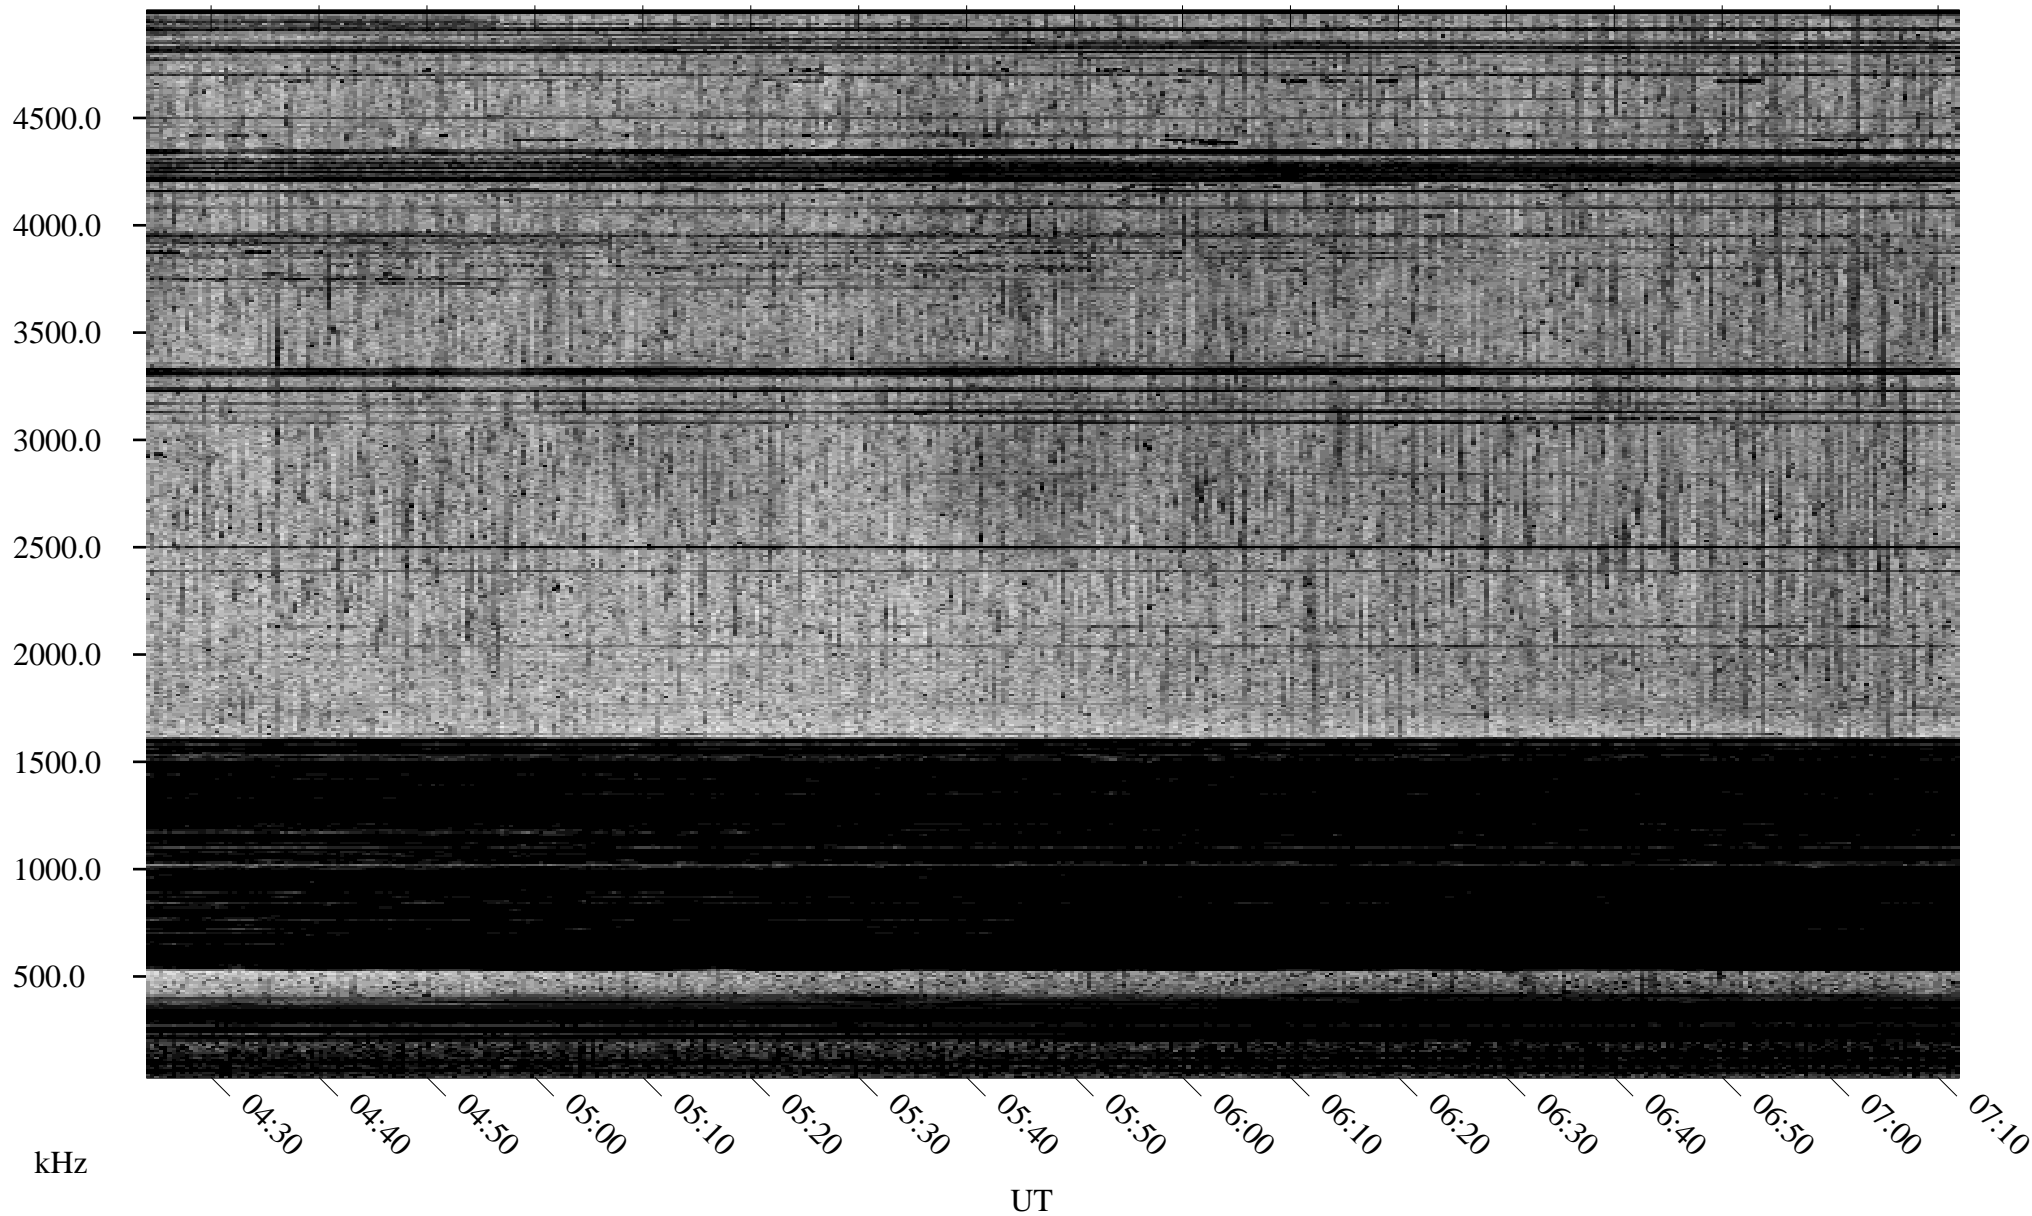

05/06/1996 Churchill, Manitoba

Linear Scale Black = 161 White = 15

ch961271.r00m max_12

Page 1

05/06/1996 Churchill, Manitoba

Linear Scale Black = 161 White = 15

ch961271.r00m max_12

Page 2

05/07/1996 Churchill, Manitoba

Linear Scale Black = 161 White = 15

ch961271.r00m max_12

Page 3

05/07/1996 Churchill, Manitoba

Linear Scale Black = 161 White = 15

ch961271.r00m max_12

Page 4

05/07/1996 Churchill, Manitoba

Linear Scale Black = 161 White = 15

ch96127l.r00m max_12

Page 5

05/07/1996 Churchill, Manitoba

Linear Scale Black = 161 White = 15

ch961271.r00m max_12

Page 6

05/07/1996 Churchill, Manitoba

Linear Scale Black = 161 White = 15

ch961271.r00m max_12

Page 7

05/07/1996 Churchill, Manitoba

Linear Scale Black = 161 White = 15

ch961271.r00m max_12

Page 8