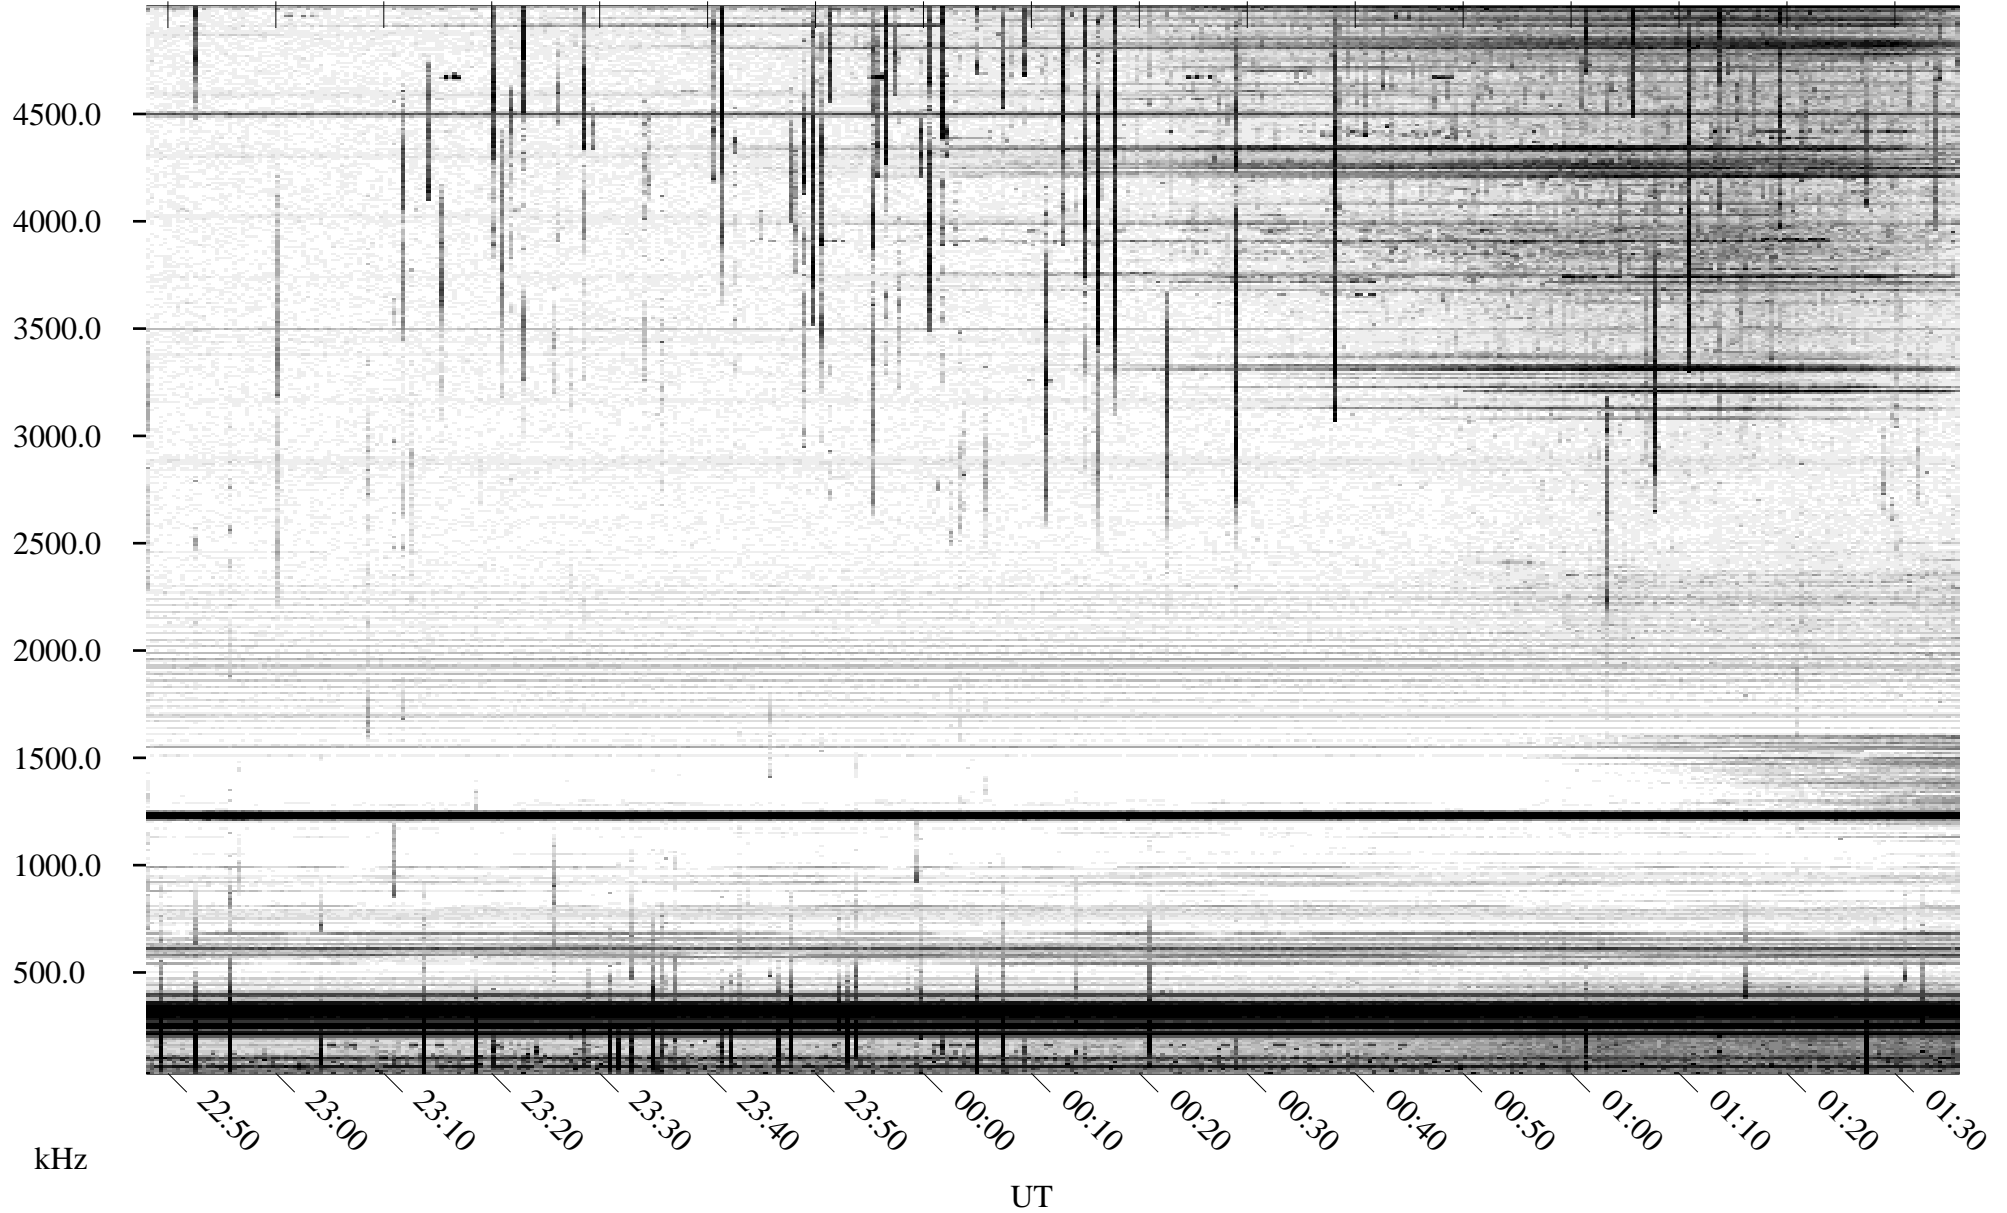

05/06/1996 Churchill, Manitoba

Linear Scale Black = 161 White = 15

ch961271.r00m max_12

Page 1

05/06/1996 Churchill, Manitoba

Linear Scale Black = 161 White = 15

ch961271.r00m max_12

Page 2

05/07/1996 Churchill, Manitoba

Linear Scale Black = 161 White = 15

ch961271.r00m max_12

Page 3

05/07/1996 Churchill, Manitoba

Linear Scale Black = 161 White = 15

ch961271.r00m max_12

Page 4

05/07/1996 Churchill, Manitoba

Linear Scale Black = 161 White = 15

ch96127l.r00m max_12

Page 5

05/07/1996 Churchill, Manitoba

Linear Scale Black = 161 White = 15

ch961271.r00m max_12

Page 6

05/07/1996 Churchill, Manitoba

Linear Scale Black = 161 White = 15

ch961271.r00m max_12

Page 7

05/07/1996 Churchill, Manitoba

Linear Scale Black = 161 White = 15

ch961271.r00m max_12

Page 8