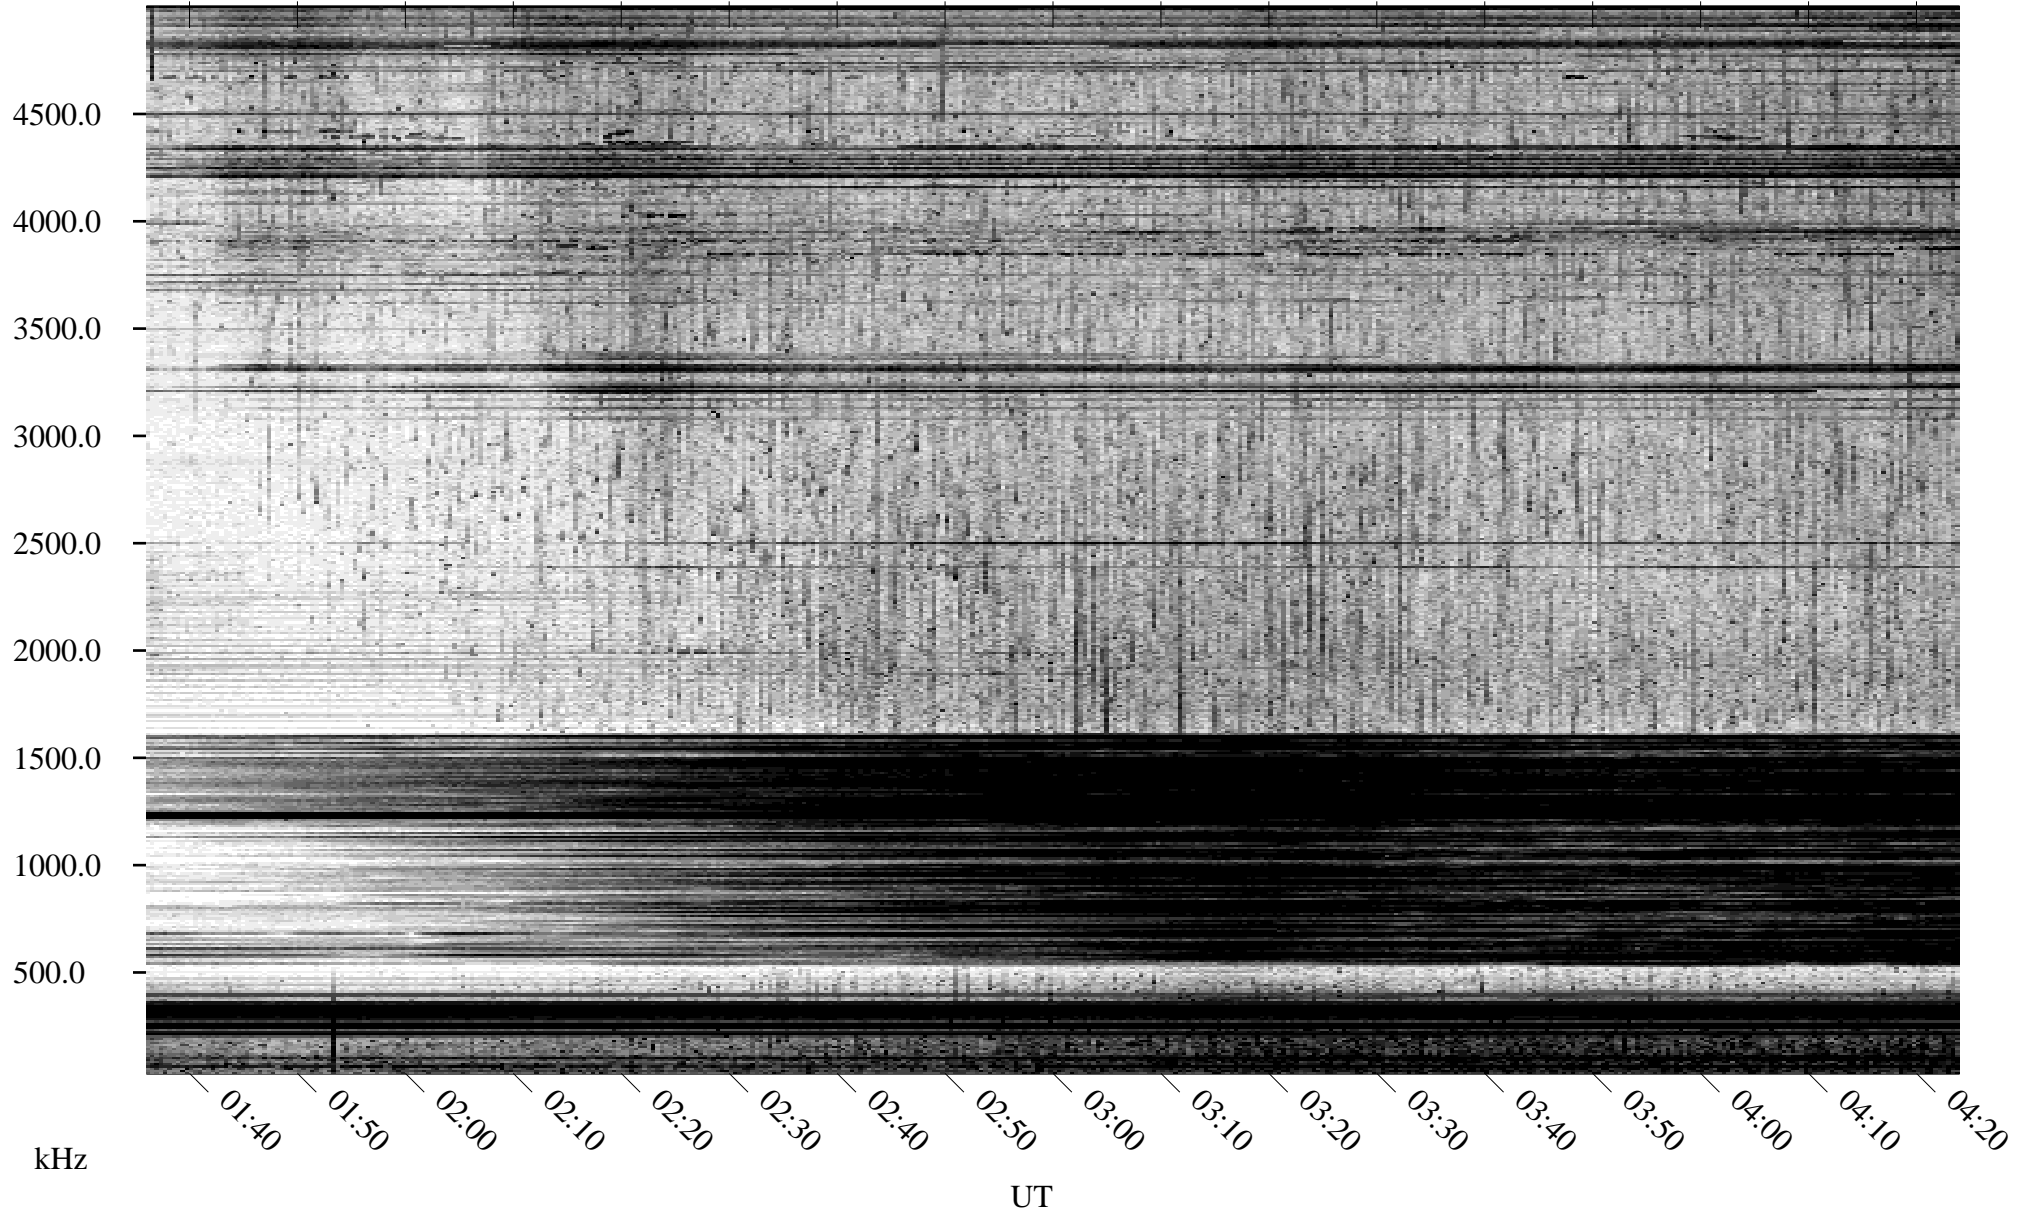

05/06/1996 Churchill, Manitoba

Linear Scale Black = 161 White = 15

ch961271.r00m max_12

Page 1

05/06/1996 Churchill, Manitoba

Linear Scale Black = 161 White = 15

ch961271.r00m max_12

Page 2

05/07/1996 Churchill, Manitoba

Linear Scale Black = 161 White = 15

ch961271.r00m max_12

Page 3

05/07/1996 Churchill, Manitoba

Linear Scale Black = 161 White = 15

ch961271.r00m max_12

Page 4

05/07/1996 Churchill, Manitoba

Linear Scale Black = 161 White = 15

ch96127l.r00m max_12

Page 5

05/07/1996 Churchill, Manitoba

Linear Scale Black = 161 White = 15

ch961271.r00m max_12

Page 6

05/07/1996 Churchill, Manitoba

Linear Scale Black = 161 White = 15

ch961271.r00m max_12

Page 7

05/07/1996 Churchill, Manitoba

Linear Scale Black = 161 White = 15

ch961271.r00m max_12

Page 8