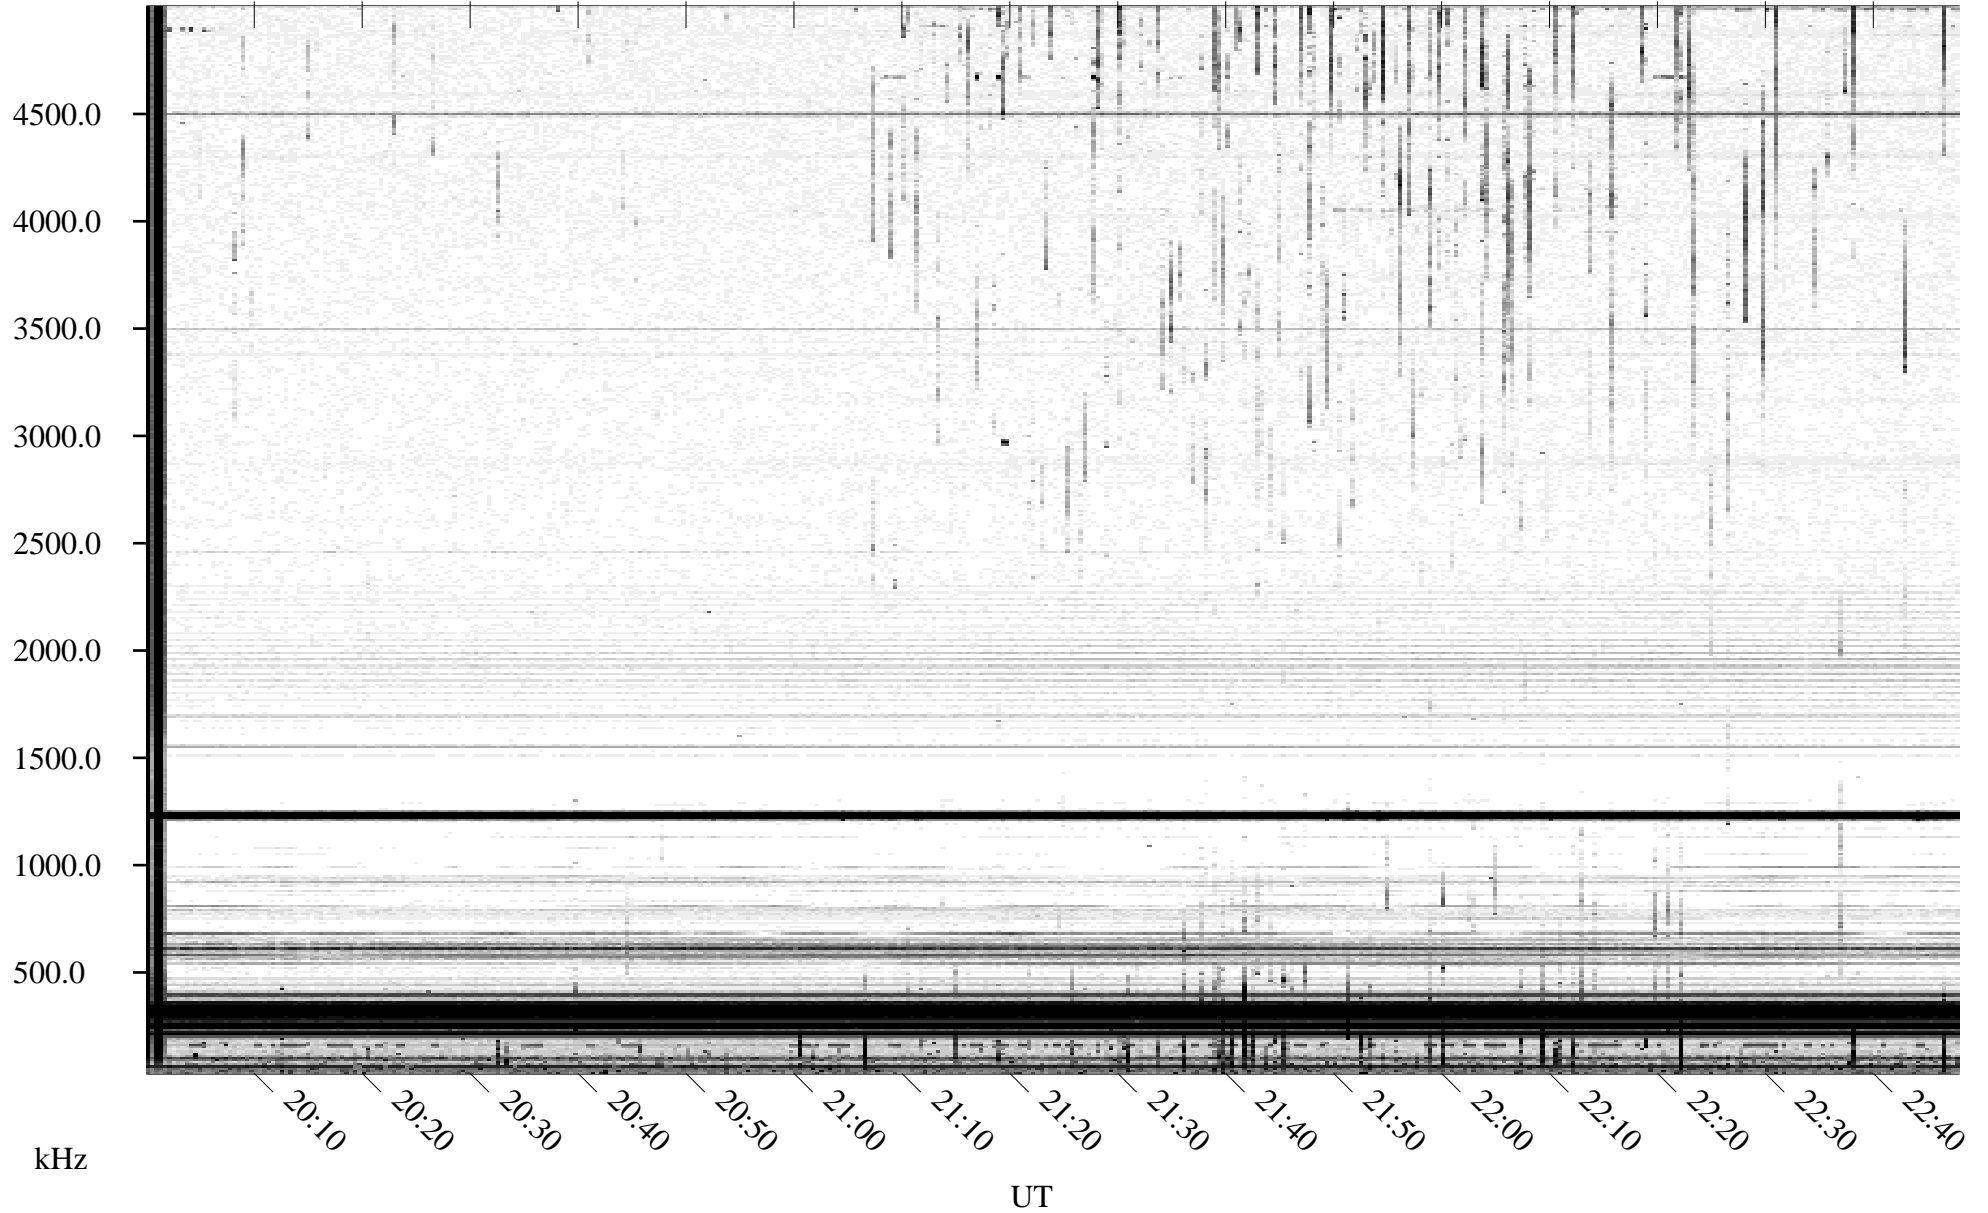

05/06/1996 Churchill, Manitoba

Linear Scale Black = 161 White = 15

ch961271.r00m max_12

Page 1

05/06/1996 Churchill, Manitoba

Linear Scale Black = 161 White = 15

ch961271.r00m max_12

Page 2

05/07/1996 Churchill, Manitoba

Linear Scale Black = 161 White = 15

ch961271.r00m max_12

Page 3

05/07/1996 Churchill, Manitoba

Linear Scale Black = 161 White = 15

ch961271.r00m max_12

Page 4

05/07/1996 Churchill, Manitoba

Linear Scale Black = 161 White = 15

ch96127l.r00m max_12

Page 5

05/07/1996 Churchill, Manitoba

Linear Scale Black = 161 White = 15

ch961271.r00m max_12

Page 6

05/07/1996 Churchill, Manitoba

Linear Scale Black = 161 White = 15

ch961271.r00m max_12

Page 7

05/07/1996 Churchill, Manitoba

Linear Scale Black = 161 White = 15

ch961271.r00m max_12

Page 8