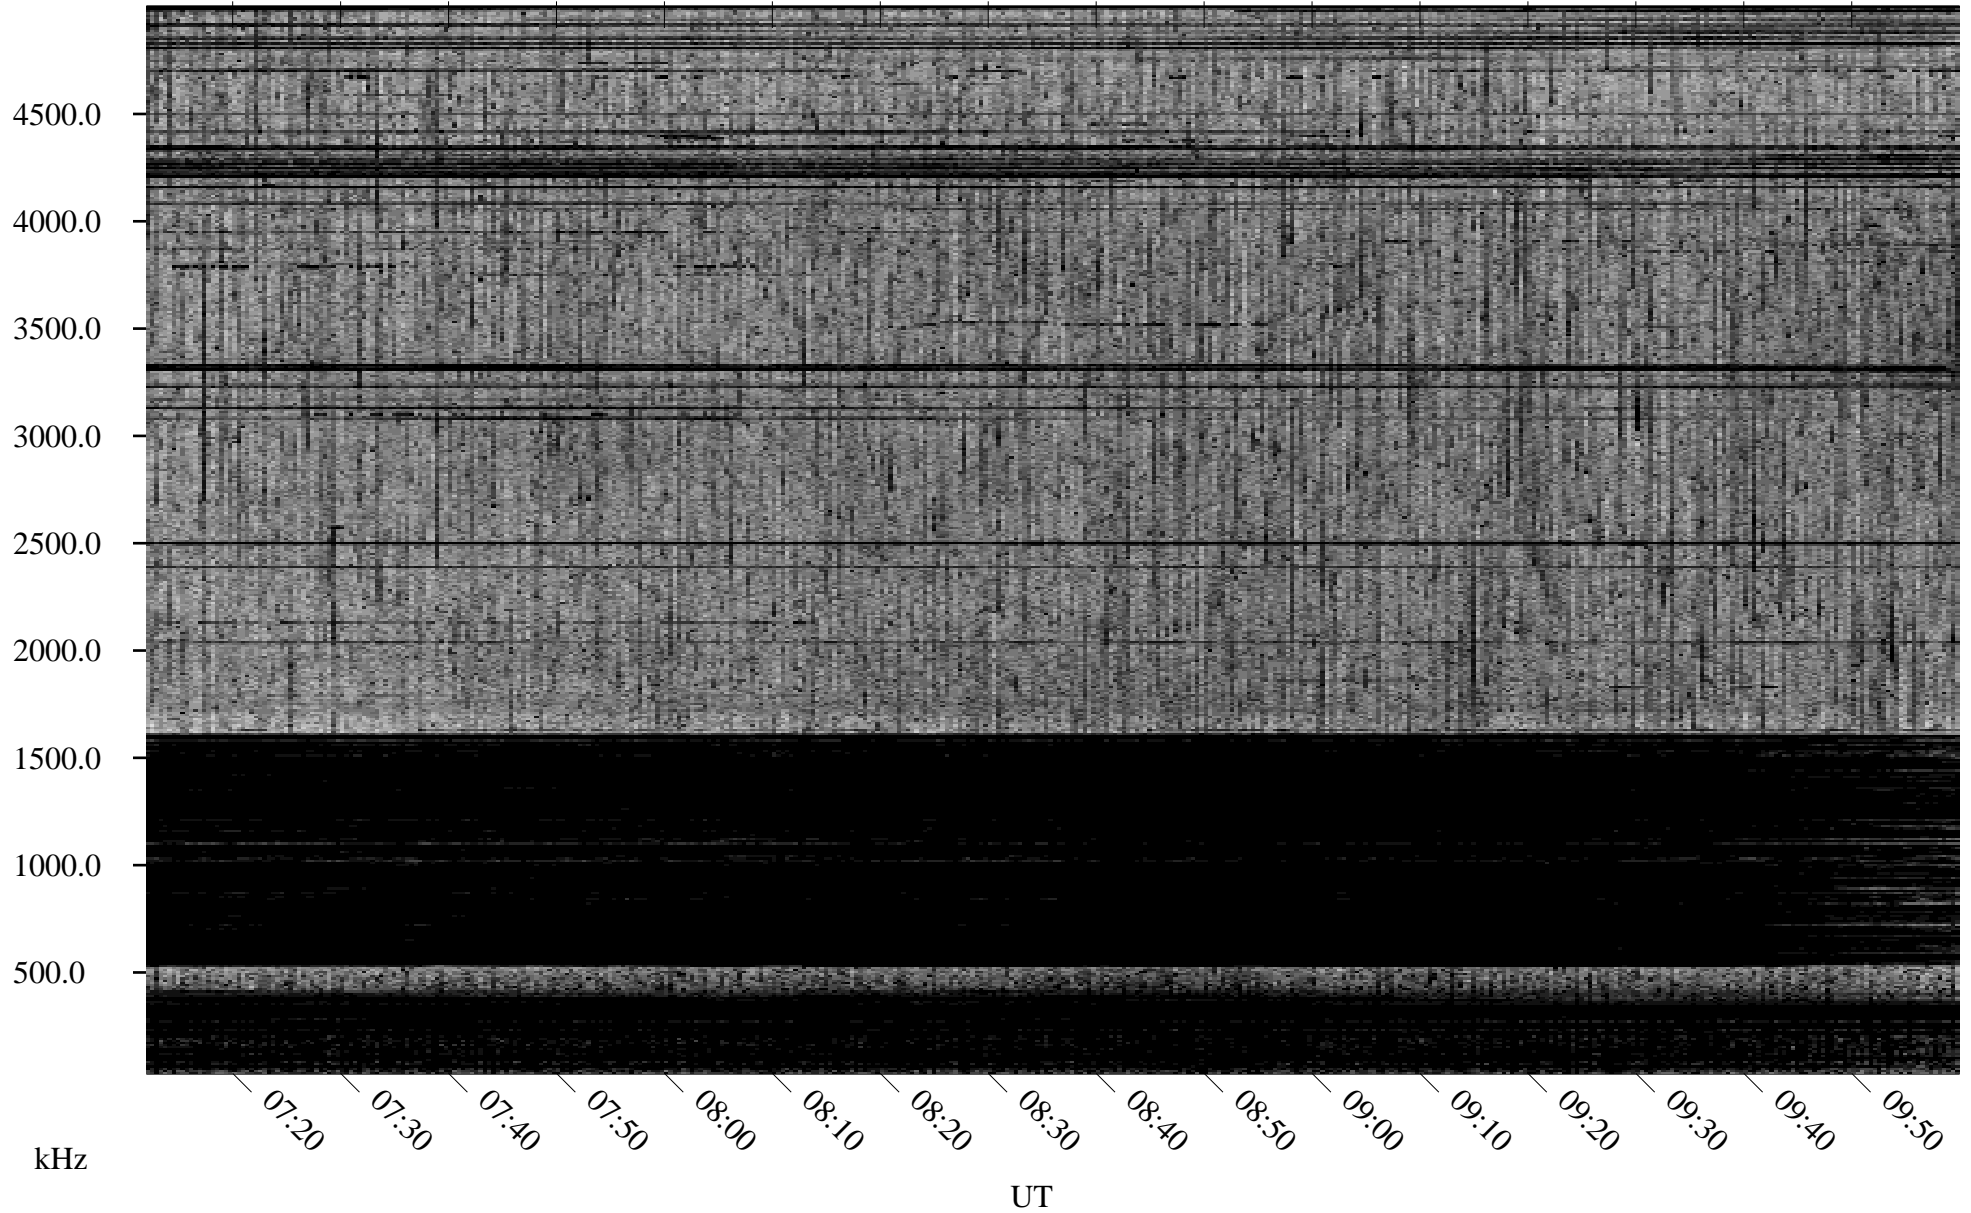

05/06/1996 Churchill, Manitoba

Linear Scale Black = 161 White = 15

ch961271.r00m max_12

Page 1

05/06/1996 Churchill, Manitoba

Linear Scale Black = 161 White = 15

ch961271.r00m max_12

Page 2

05/07/1996 Churchill, Manitoba

Linear Scale Black = 161 White = 15

ch961271.r00m max_12

Page 3

05/07/1996 Churchill, Manitoba

Linear Scale Black = 161 White = 15

ch961271.r00m max_12

Page 4

05/07/1996 Churchill, Manitoba

Linear Scale Black = 161 White = 15

ch96127l.r00m max_12

Page 5

05/07/1996 Churchill, Manitoba

Linear Scale Black = 161 White = 15

ch961271.r00m max_12

Page 6

05/07/1996 Churchill, Manitoba

Linear Scale Black = 161 White = 15

ch961271.r00m max_12

Page 7

05/07/1996 Churchill, Manitoba

Linear Scale Black = 161 White = 15

ch961271.r00m max_12

Page 8