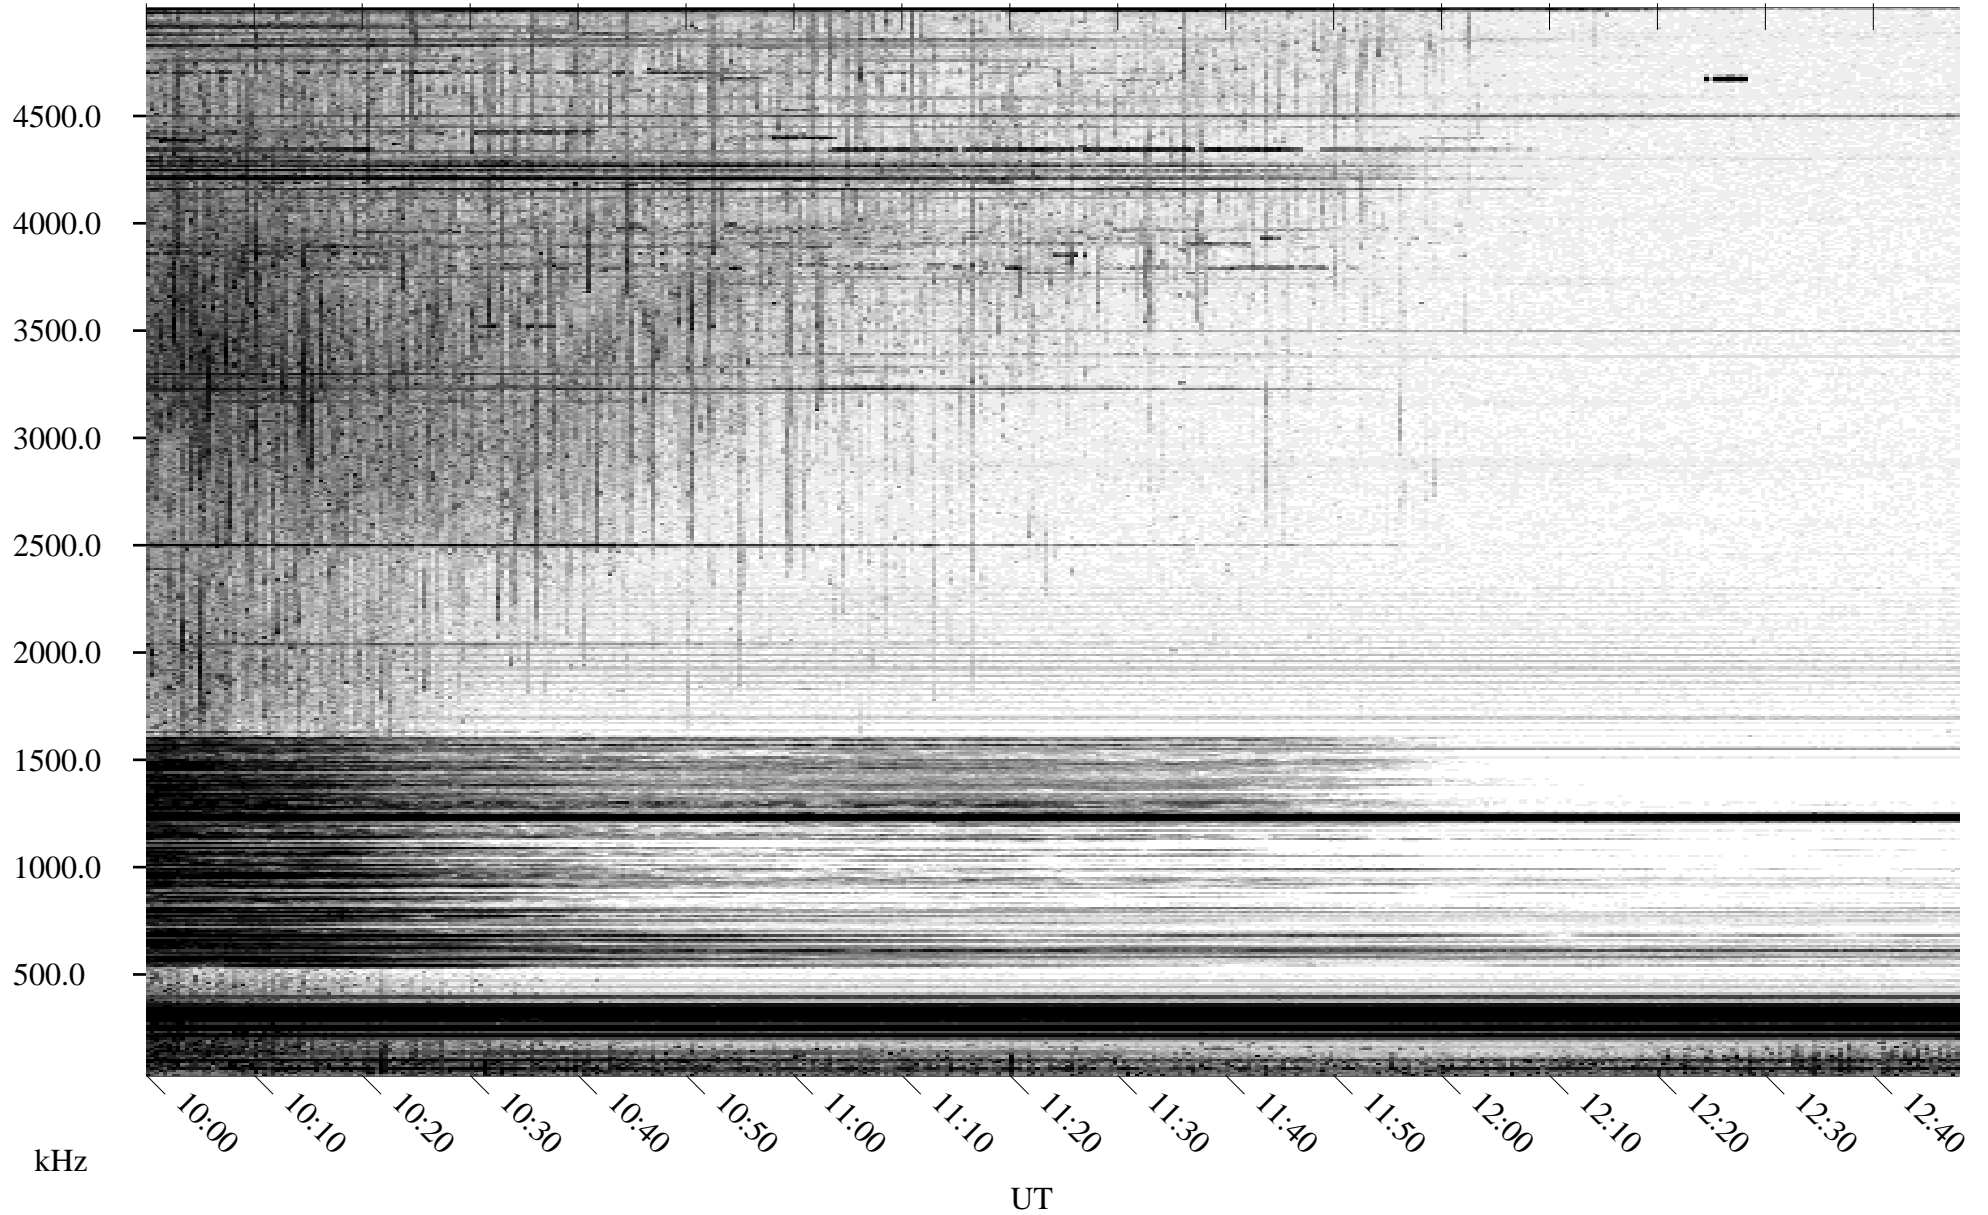

05/06/1996 Churchill, Manitoba

Linear Scale Black = 161 White = 15

ch961271.r00m max_12

Page 1

05/06/1996 Churchill, Manitoba

Linear Scale Black = 161 White = 15

ch961271.r00m max_12

Page 2

05/07/1996 Churchill, Manitoba

Linear Scale Black = 161 White = 15

ch961271.r00m max_12

Page 3

05/07/1996 Churchill, Manitoba

Linear Scale Black = 161 White = 15

ch961271.r00m max_12

Page 4

05/07/1996 Churchill, Manitoba

Linear Scale Black = 161 White = 15

ch96127l.r00m max_12

Page 5

05/07/1996 Churchill, Manitoba

Linear Scale Black = 161 White = 15

ch961271.r00m max_12

Page 6

05/07/1996 Churchill, Manitoba

Linear Scale Black = 161 White = 15

ch961271.r00m max_12

Page 7

05/07/1996 Churchill, Manitoba

Linear Scale Black = 161 White = 15

ch961271.r00m max_12

Page 8