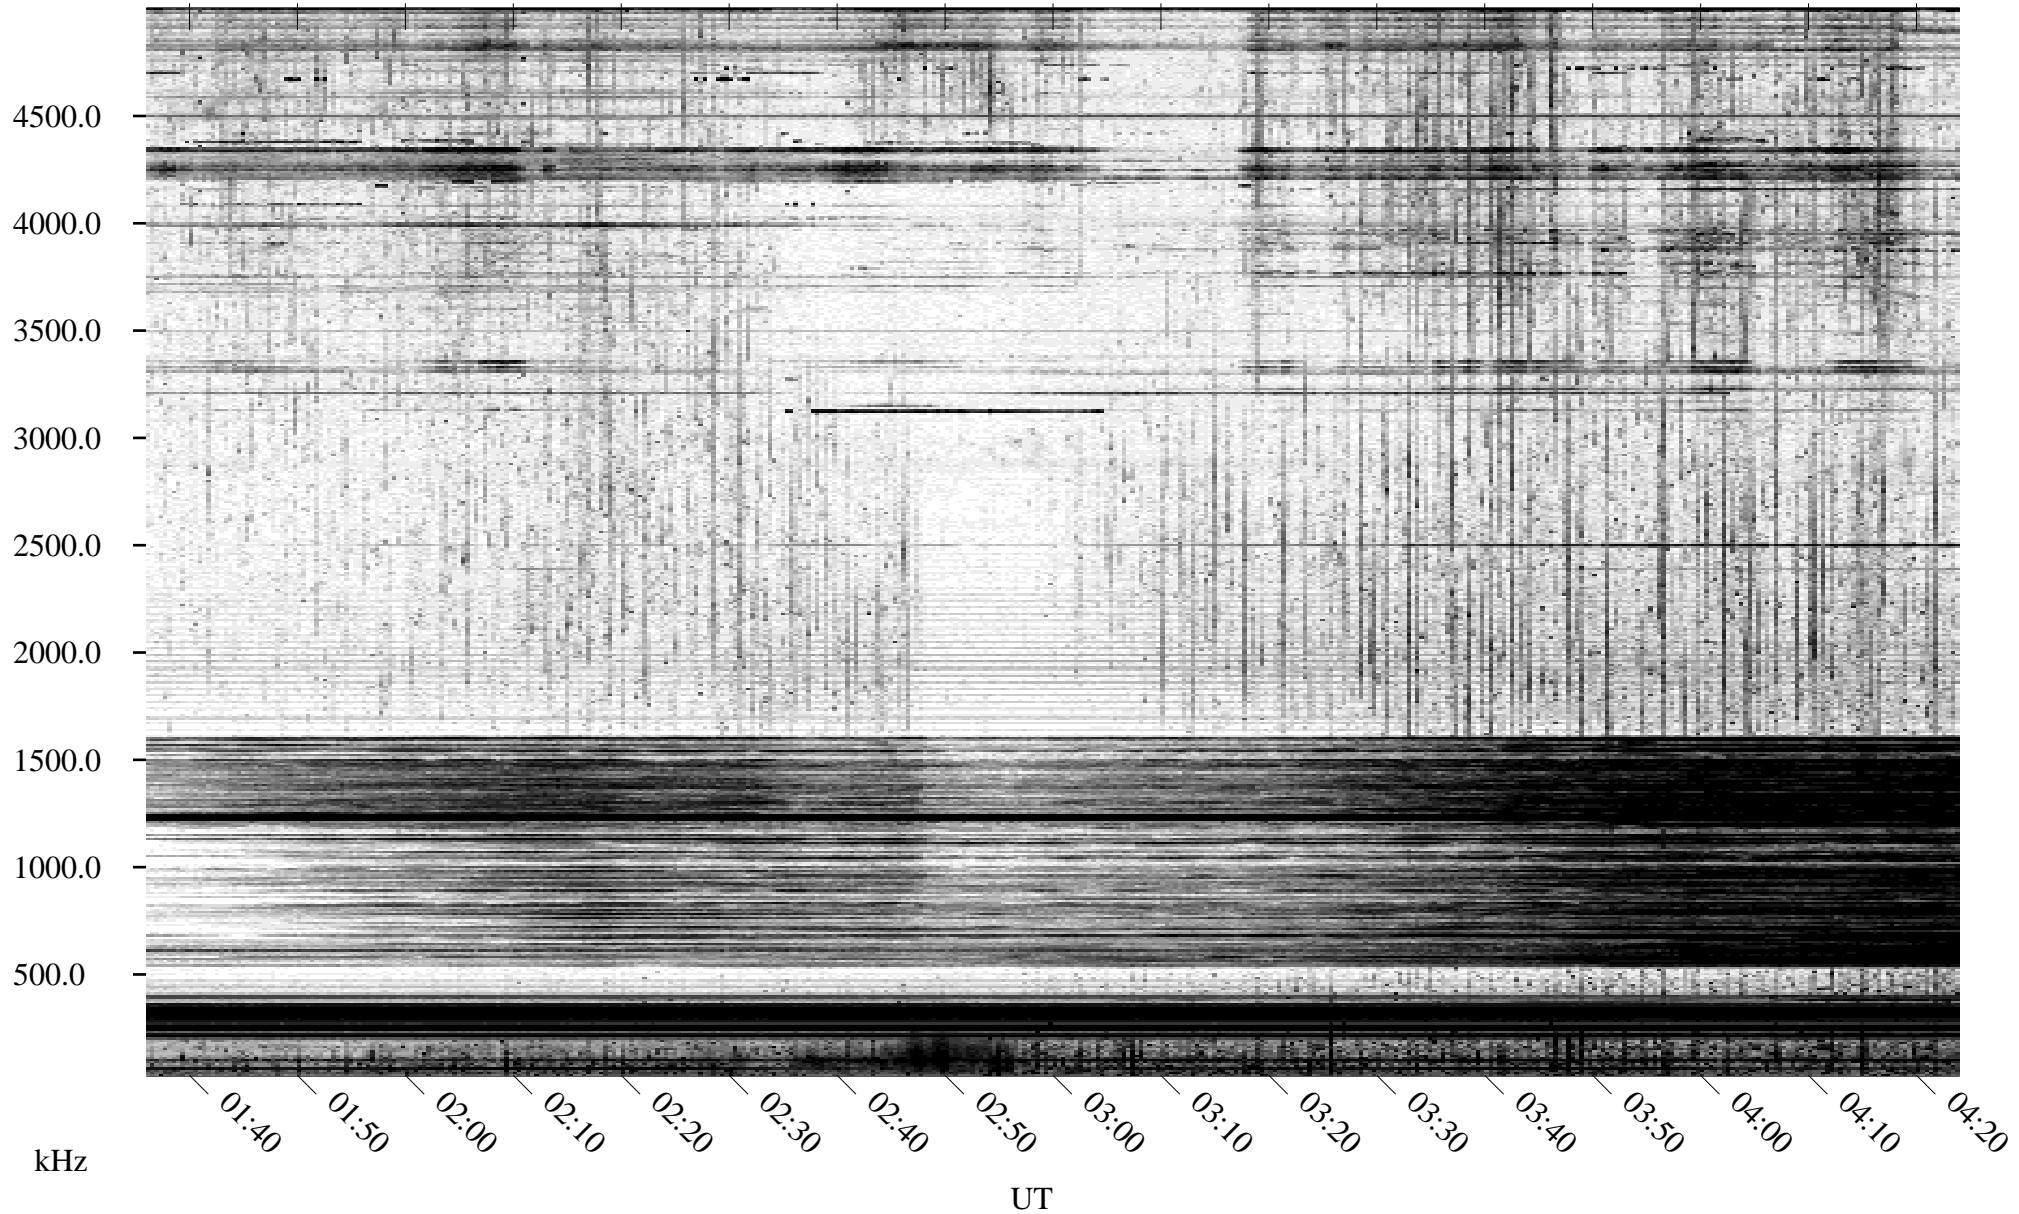

05/07/1996 Churchill, Manitoba

Linear Scale Black = 161 White = 15

ch96128l.r00m max_12

Page 1

05/07/1996 Churchill, Manitoba

Linear Scale Black = 161 White = 15

ch96128l.r00m max_12

Page 2

05/08/1996 Churchill, Manitoba

Linear Scale Black = 161 White = 15

ch96128l.r00m max_12

Page 3

05/08/1996 Churchill, Manitoba

Linear Scale Black = 161 White = 15

ch96128l.r00m max_12

Page 4

05/08/1996 Churchill, Manitoba

Linear Scale Black = 161 White = 15

ch96128l.r00m max_12

Page 5

05/08/1996 Churchill, Manitoba

Linear Scale Black = 161 White = 15

ch96128l.r00m max_12

Page 6

05/08/1996 Churchill, Manitoba

Linear Scale Black = 161 White = 15

ch96128l.r00m max_12

Page 7

05/08/1996 Churchill, Manitoba

Linear Scale Black = 161 White = 15

ch96128l.r00m max_12

Page 8