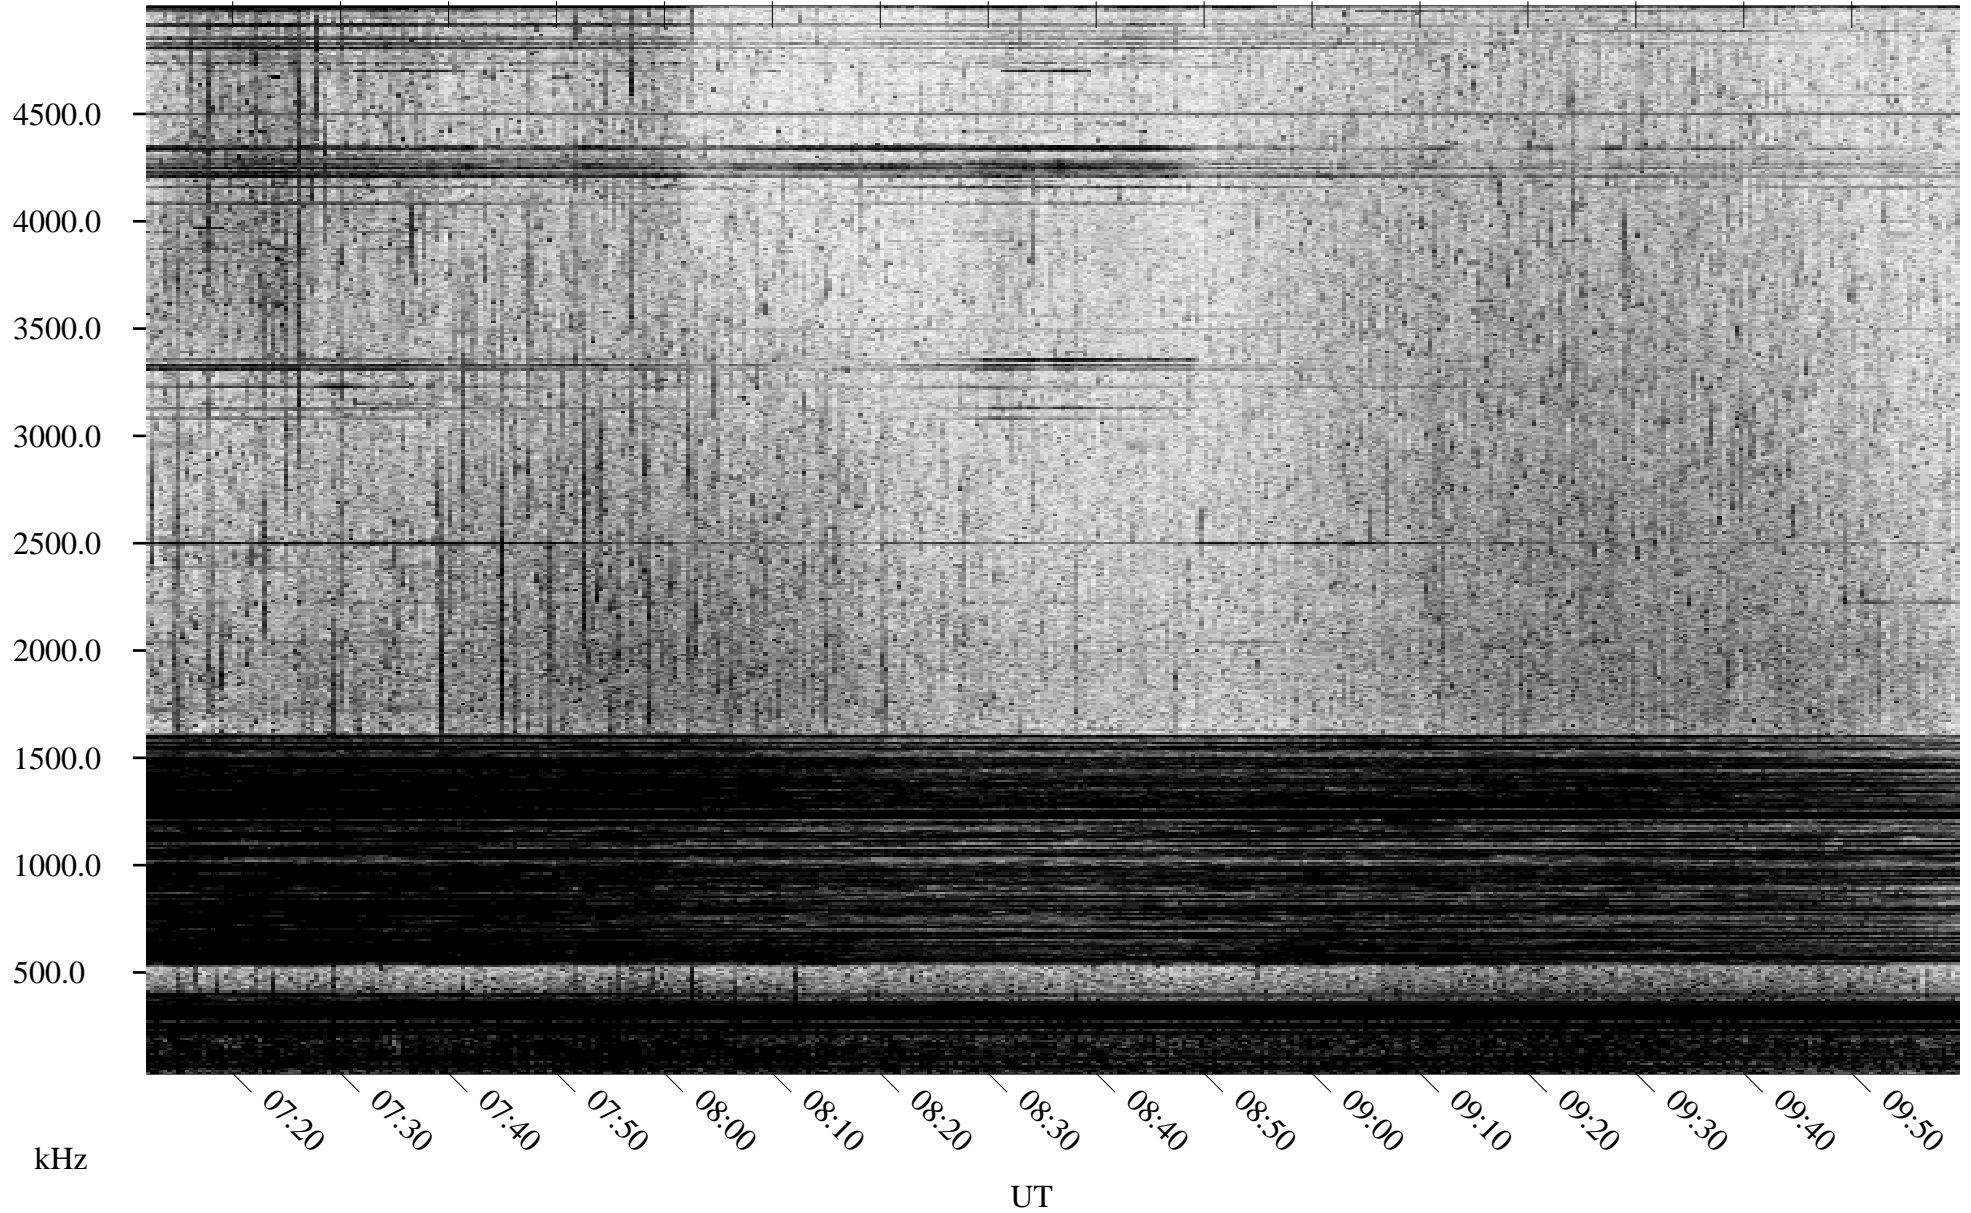

05/07/1996 Churchill, Manitoba

Linear Scale Black = 161 White = 15

ch96128l.r00m max_12

Page 1

05/07/1996 Churchill, Manitoba

Linear Scale Black = 161 White = 15

ch96128l.r00m max_12

Page 2

05/08/1996 Churchill, Manitoba

Linear Scale Black = 161 White = 15

ch96128l.r00m max_12

Page 3

05/08/1996 Churchill, Manitoba

Linear Scale Black = 161 White = 15

ch96128l.r00m max_12

Page 4

05/08/1996 Churchill, Manitoba

Linear Scale Black = 161 White = 15

ch96128l.r00m max_12

Page 5

05/08/1996 Churchill, Manitoba

Linear Scale Black = 161 White = 15

ch96128l.r00m max_12

Page 6

05/08/1996 Churchill, Manitoba

Linear Scale Black = 161 White = 15

ch96128l.r00m max_12

Page 7

05/08/1996 Churchill, Manitoba

Linear Scale Black = 161 White = 15

ch96128l.r00m max_12

Page 8