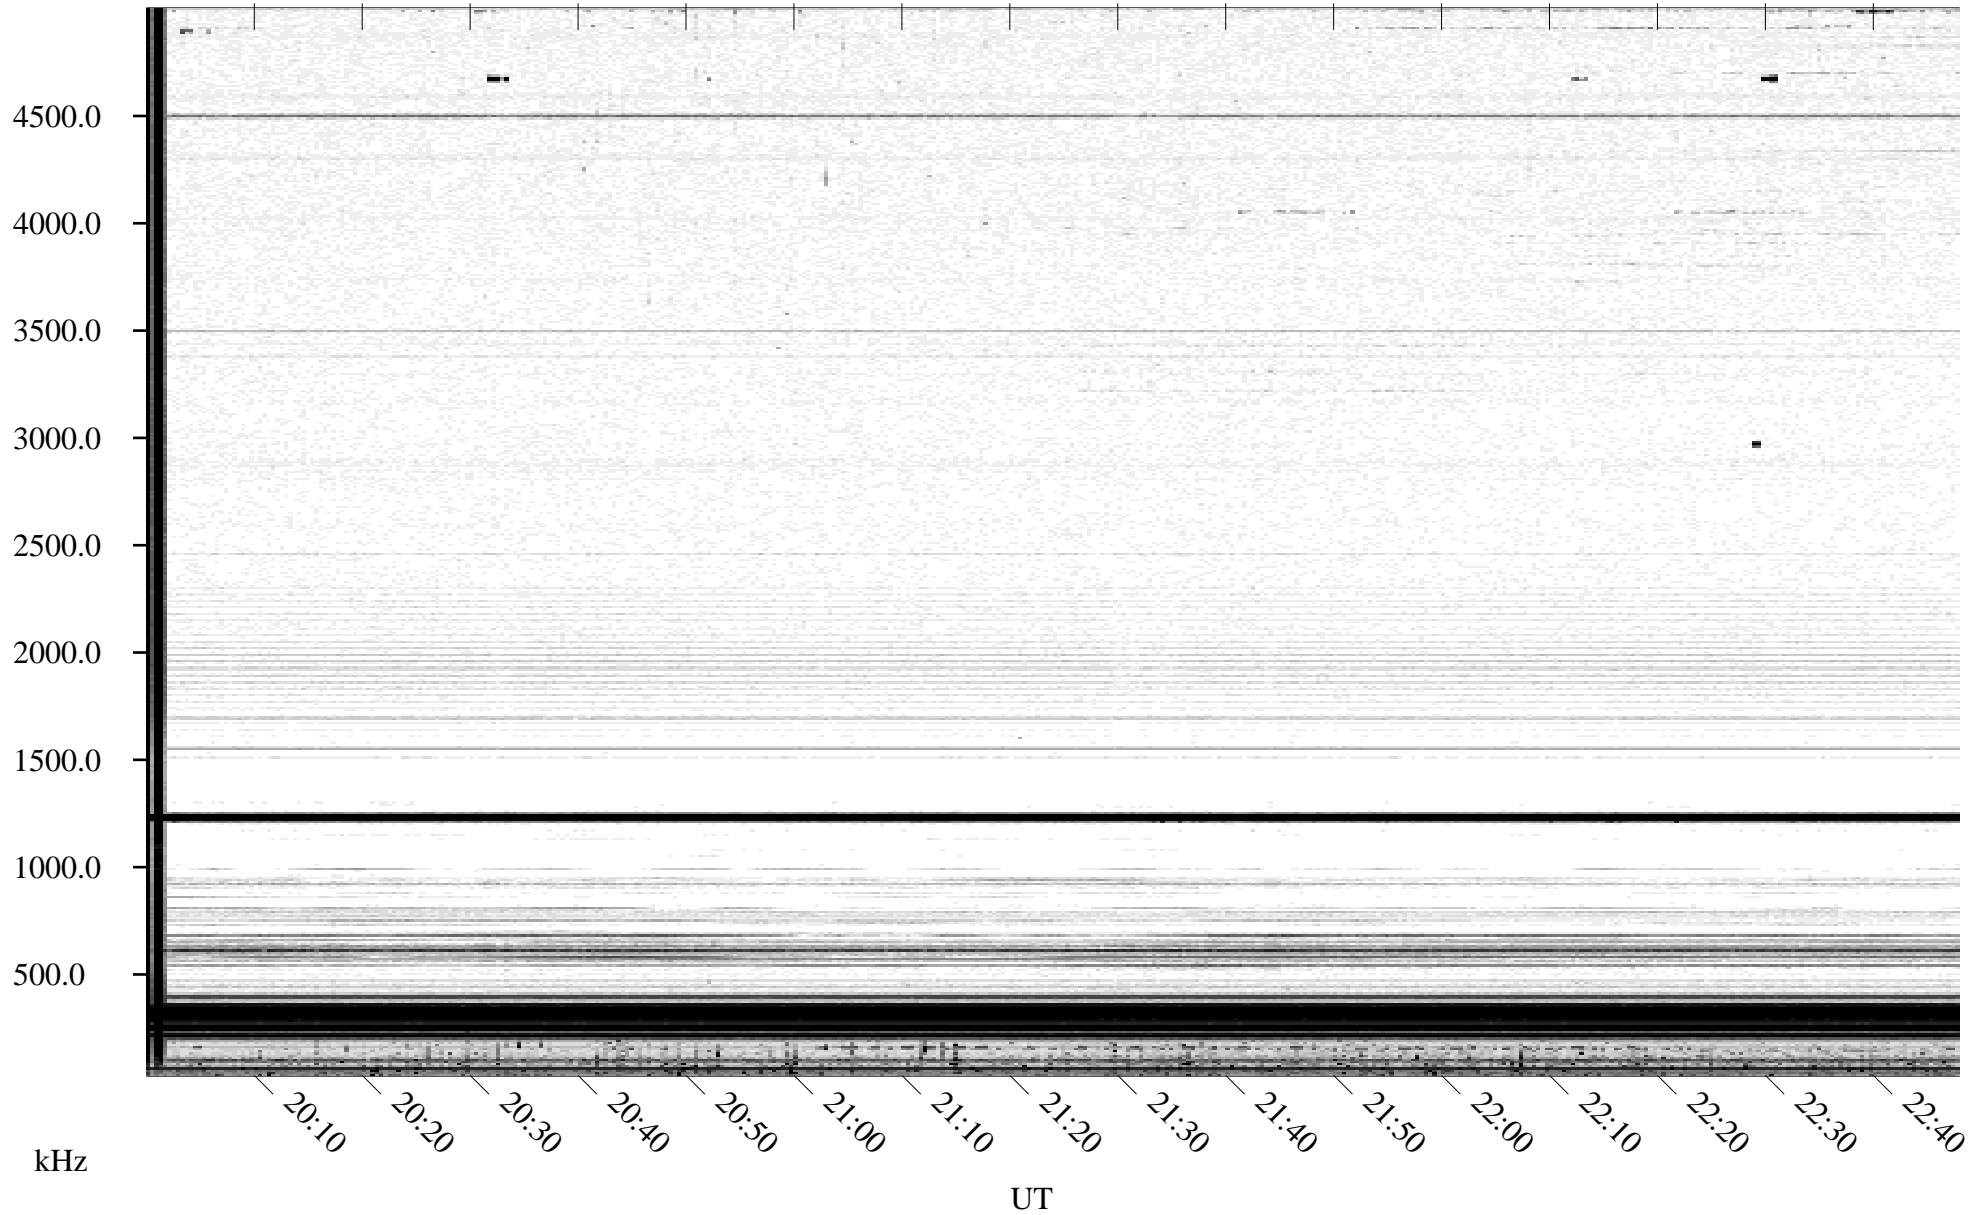

05/07/1996 Churchill, Manitoba

Linear Scale Black = 161 White = 15

ch96128l.r00m max_12

Page 1

05/07/1996 Churchill, Manitoba

Linear Scale Black = 161 White = 15

ch96128l.r00m max_12

Page 2

05/08/1996 Churchill, Manitoba

Linear Scale Black = 161 White = 15

ch96128l.r00m max_12

Page 3

05/08/1996 Churchill, Manitoba

Linear Scale Black = 161 White = 15

ch96128l.r00m max_12

Page 4

05/08/1996 Churchill, Manitoba

Linear Scale Black = 161 White = 15

ch96128l.r00m max_12

Page 5

05/08/1996 Churchill, Manitoba

Linear Scale Black = 161 White = 15

ch96128l.r00m max_12

Page 6

05/08/1996 Churchill, Manitoba

Linear Scale Black = 161 White = 15

ch96128l.r00m max_12

Page 7

05/08/1996 Churchill, Manitoba

Linear Scale Black = 161 White = 15

ch96128l.r00m max_12

Page 8