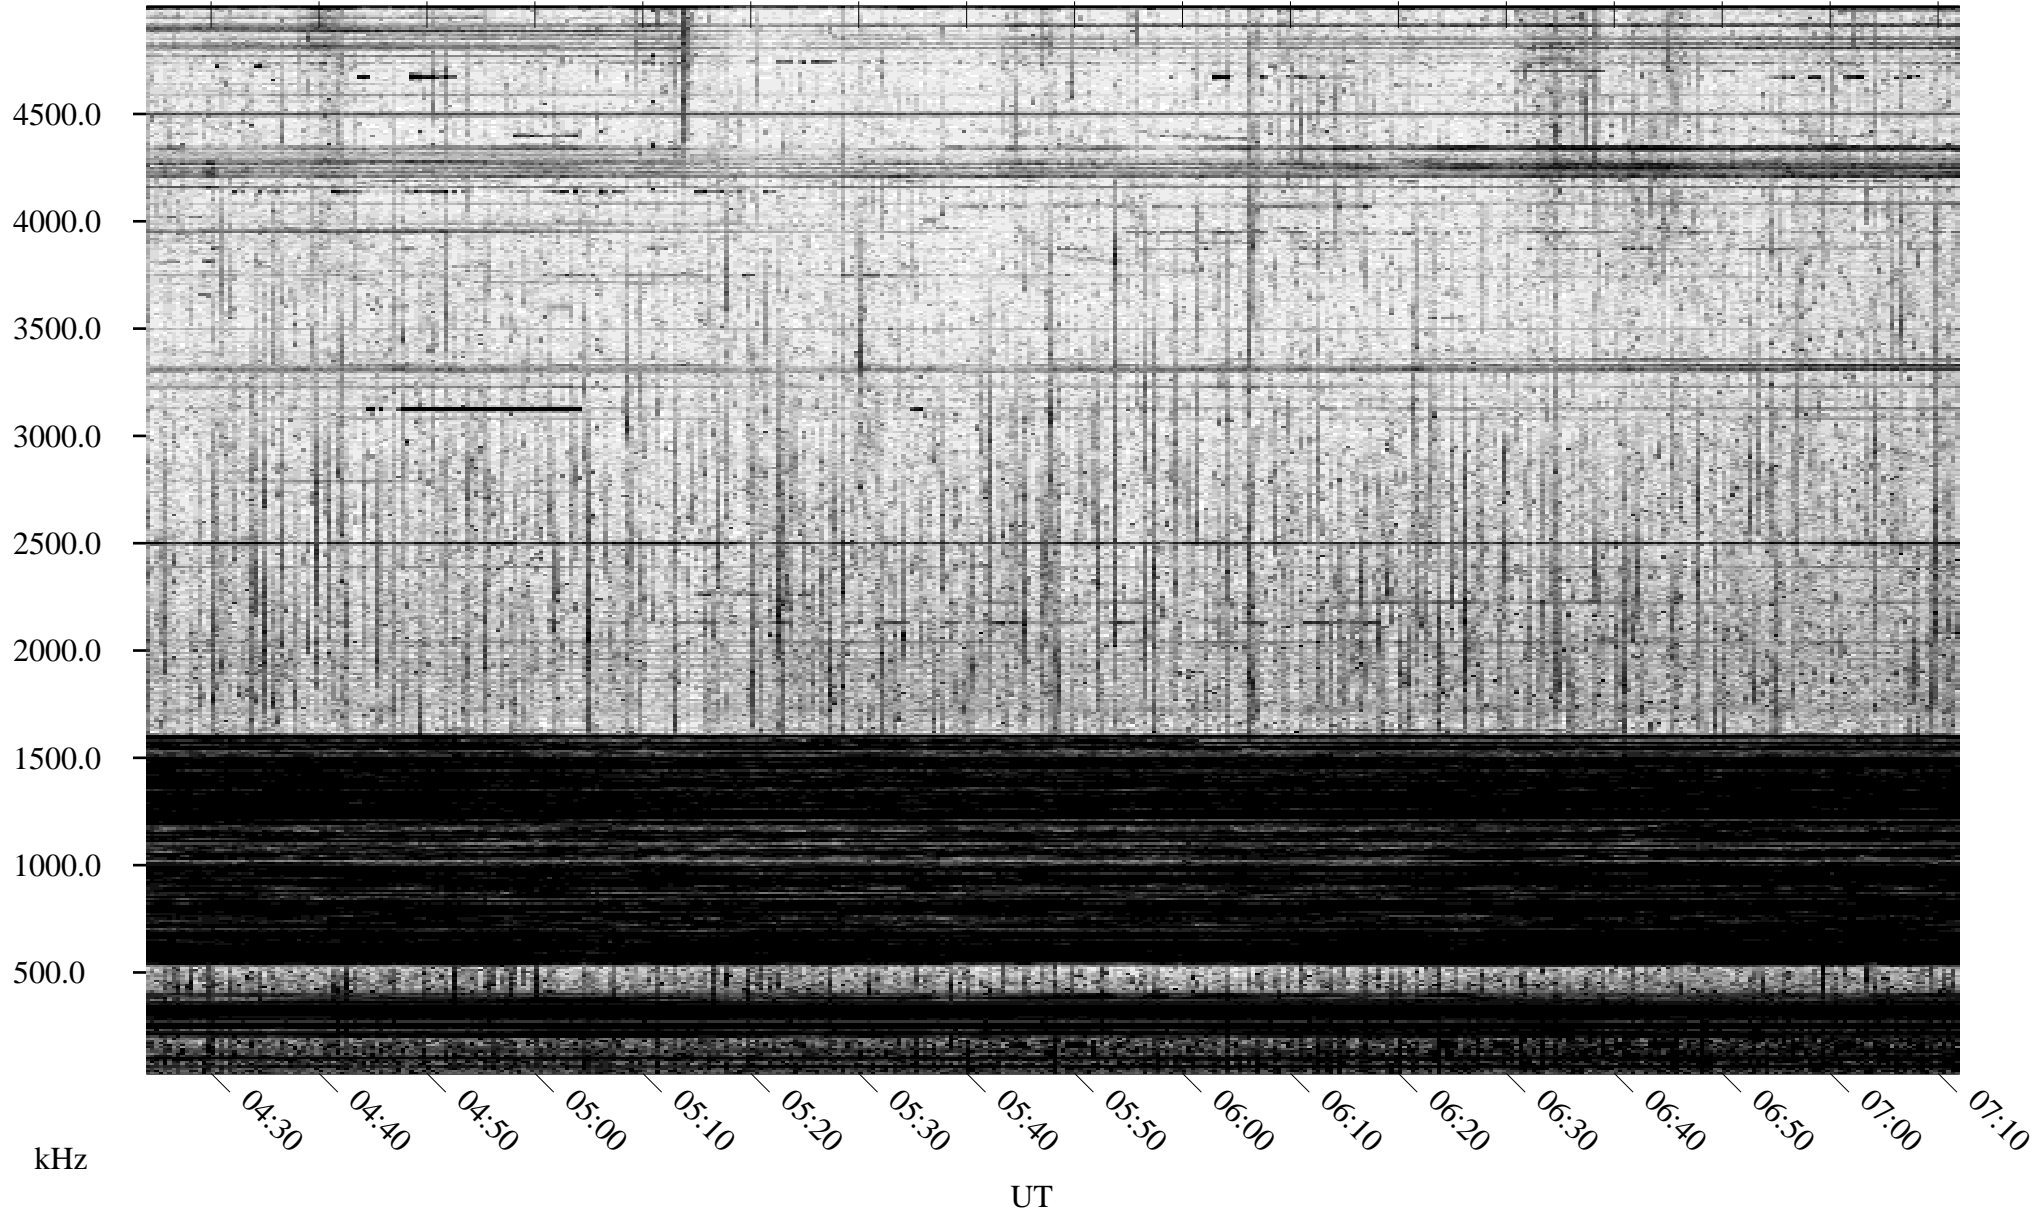

05/07/1996 Churchill, Manitoba

Linear Scale Black = 161 White = 15

ch96128l.r00m max_12

Page 1

05/07/1996 Churchill, Manitoba

Linear Scale Black = 161 White = 15

ch96128l.r00m max_12

Page 2

05/08/1996 Churchill, Manitoba

Linear Scale Black = 161 White = 15

ch96128l.r00m max_12

Page 3

05/08/1996 Churchill, Manitoba

Linear Scale Black = 161 White = 15

ch96128l.r00m max_12

Page 4

05/08/1996 Churchill, Manitoba

Linear Scale Black = 161 White = 15

ch96128l.r00m max_12

Page 5

05/08/1996 Churchill, Manitoba

Linear Scale Black = 161 White = 15

ch96128l.r00m max_12

Page 6

05/08/1996 Churchill, Manitoba

Linear Scale Black = 161 White = 15

ch96128l.r00m max_12

Page 7

05/08/1996 Churchill, Manitoba

Linear Scale Black = 161 White = 15

ch96128l.r00m max_12

Page 8