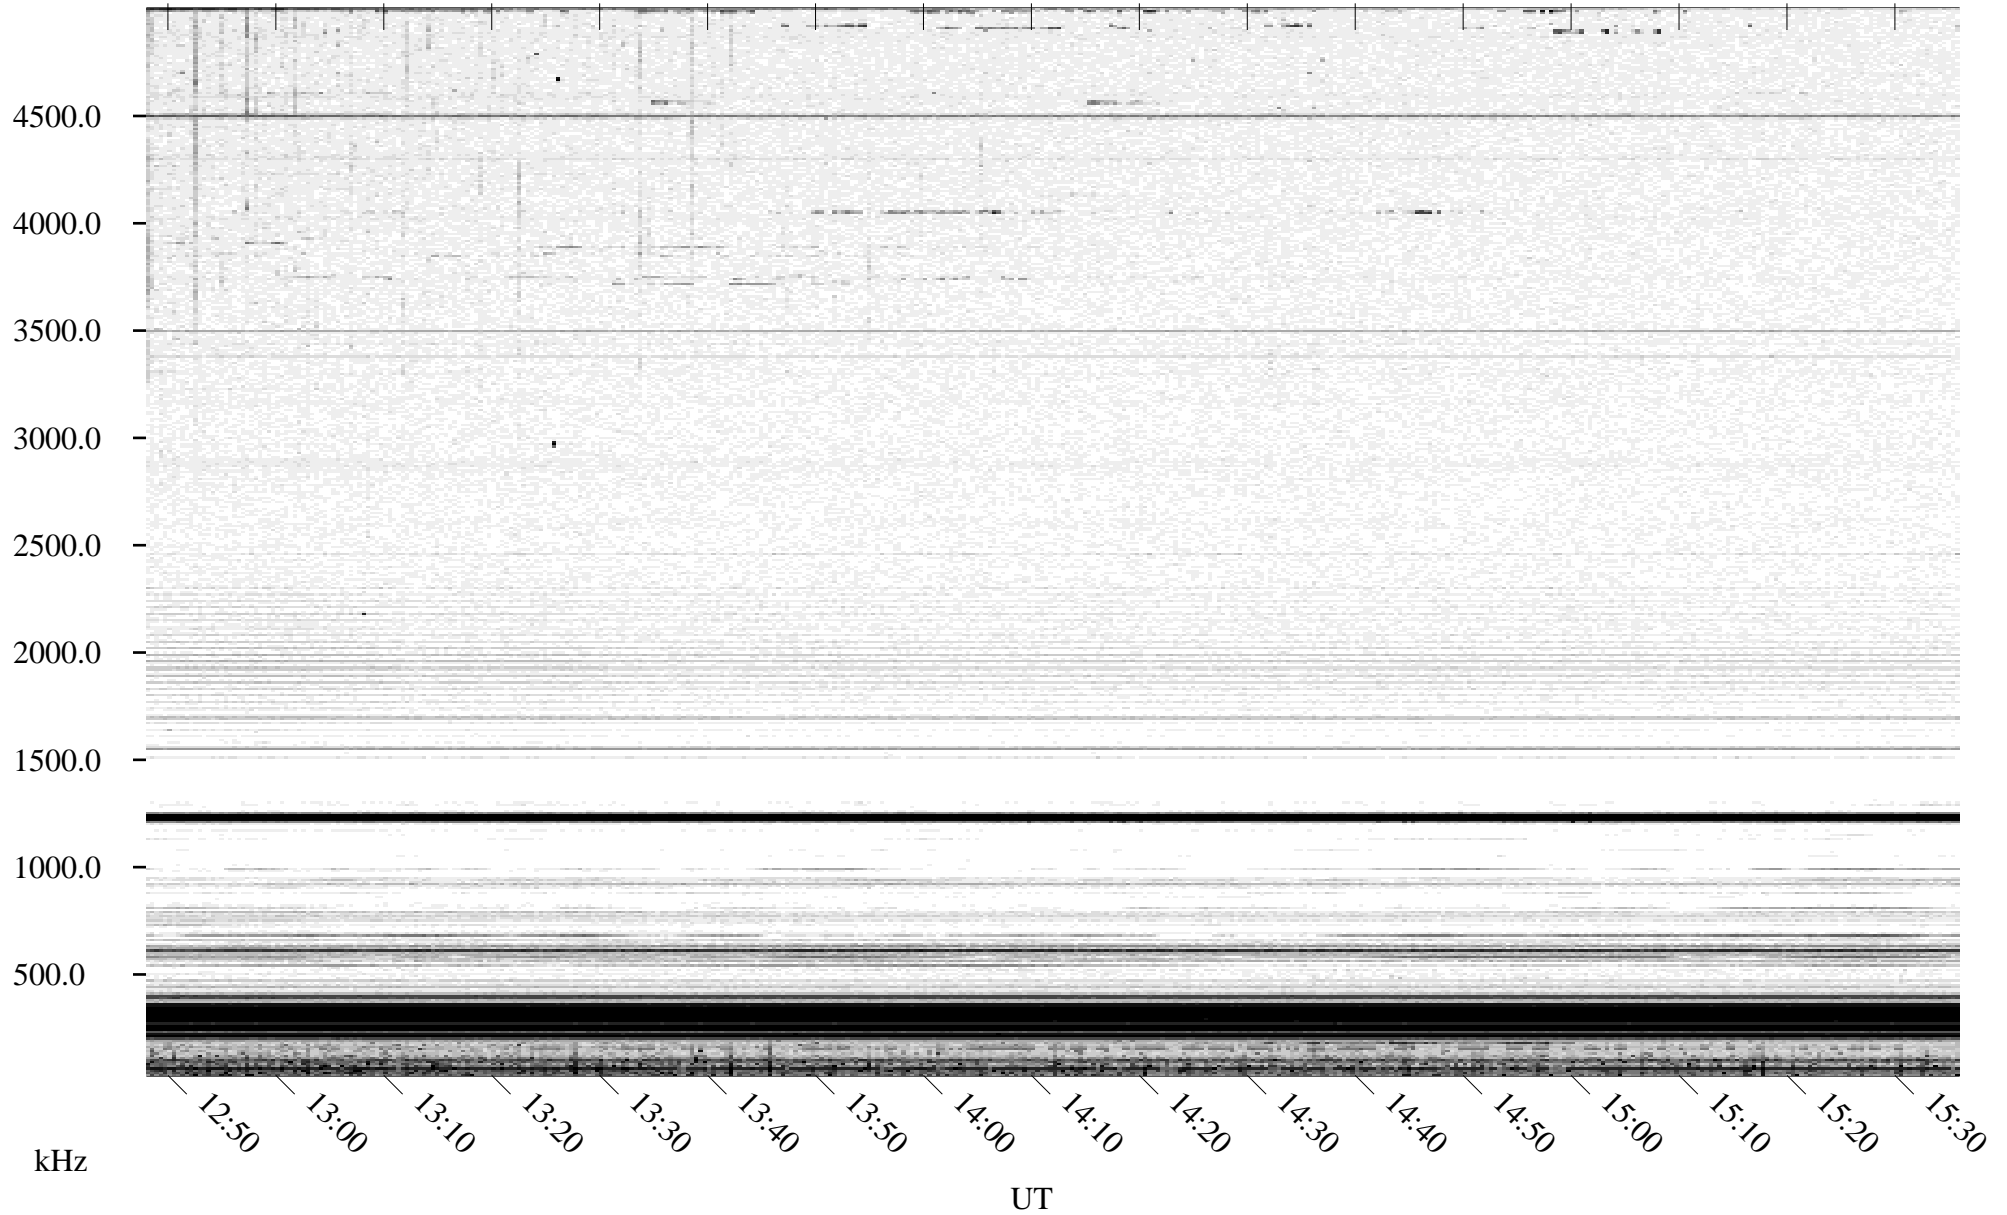

05/07/1996 Churchill, Manitoba

Linear Scale Black = 161 White = 15

ch96128l.r00m max_12

Page 1

05/07/1996 Churchill, Manitoba

Linear Scale Black = 161 White = 15

ch96128l.r00m max_12

Page 2

05/08/1996 Churchill, Manitoba

Linear Scale Black = 161 White = 15

ch96128l.r00m max_12

Page 3

05/08/1996 Churchill, Manitoba

Linear Scale Black = 161 White = 15

ch96128l.r00m max_12

Page 4

05/08/1996 Churchill, Manitoba

Linear Scale Black = 161 White = 15

ch96128l.r00m max_12

Page 5

05/08/1996 Churchill, Manitoba

Linear Scale Black = 161 White = 15

ch96128l.r00m max_12

Page 6

05/08/1996 Churchill, Manitoba

Linear Scale Black = 161 White = 15

ch96128l.r00m max_12

Page 7

05/08/1996 Churchill, Manitoba

Linear Scale Black = 161 White = 15

ch96128l.r00m max_12

Page 8