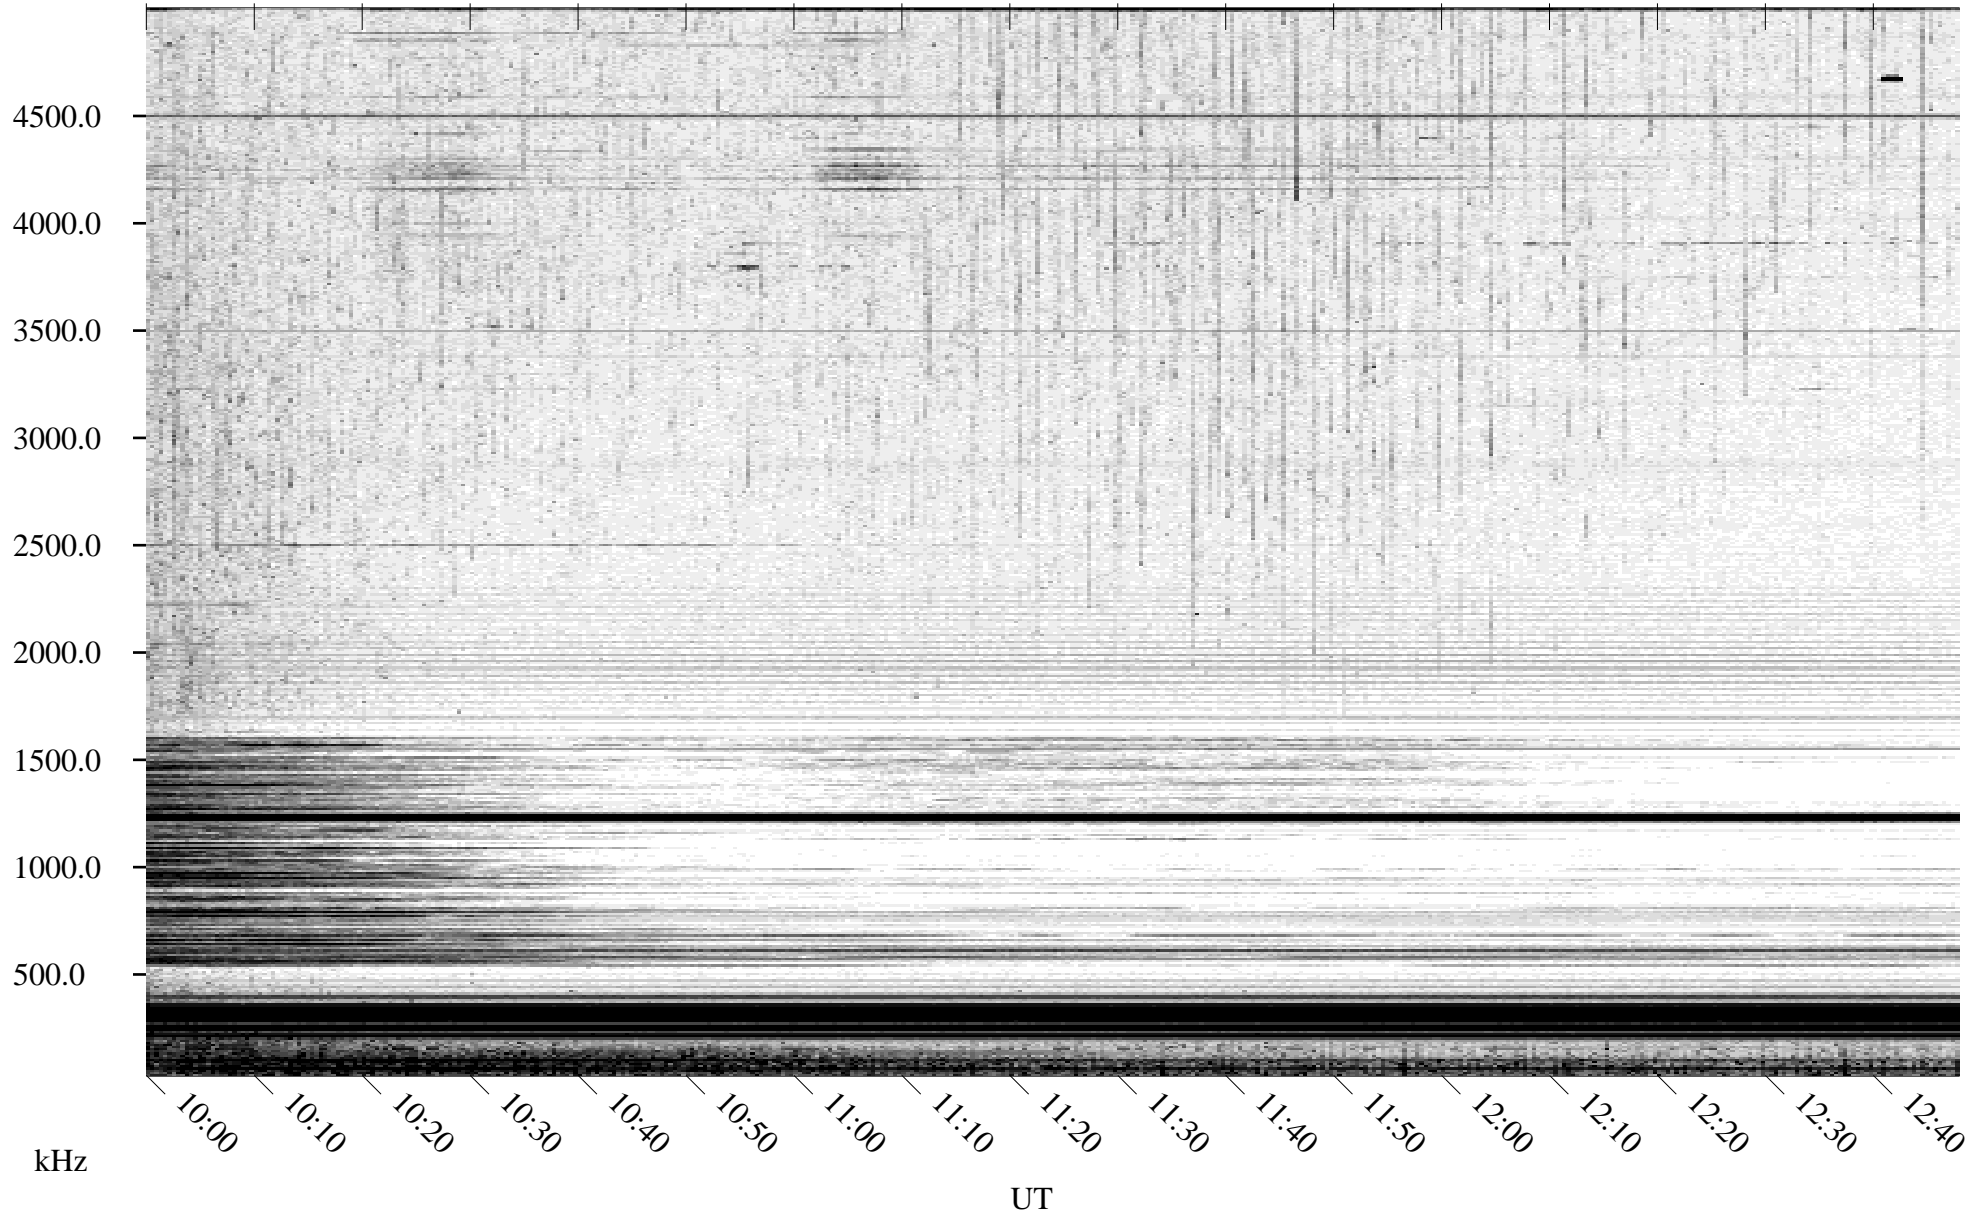

05/07/1996 Churchill, Manitoba

Linear Scale Black = 161 White = 15

ch96128l.r00m max_12

Page 1

05/07/1996 Churchill, Manitoba

Linear Scale Black = 161 White = 15

ch96128l.r00m max_12

Page 2

05/08/1996 Churchill, Manitoba

Linear Scale Black = 161 White = 15

ch96128l.r00m max_12

Page 3

05/08/1996 Churchill, Manitoba

Linear Scale Black = 161 White = 15

ch96128l.r00m max_12

Page 4

05/08/1996 Churchill, Manitoba

Linear Scale Black = 161 White = 15

ch96128l.r00m max_12

Page 5

05/08/1996 Churchill, Manitoba

Linear Scale Black = 161 White = 15

ch96128l.r00m max_12

Page 6

05/08/1996 Churchill, Manitoba

Linear Scale Black = 161 White = 15

ch96128l.r00m max_12

Page 7

05/08/1996 Churchill, Manitoba

Linear Scale Black = 161 White = 15

ch96128l.r00m max_12

Page 8