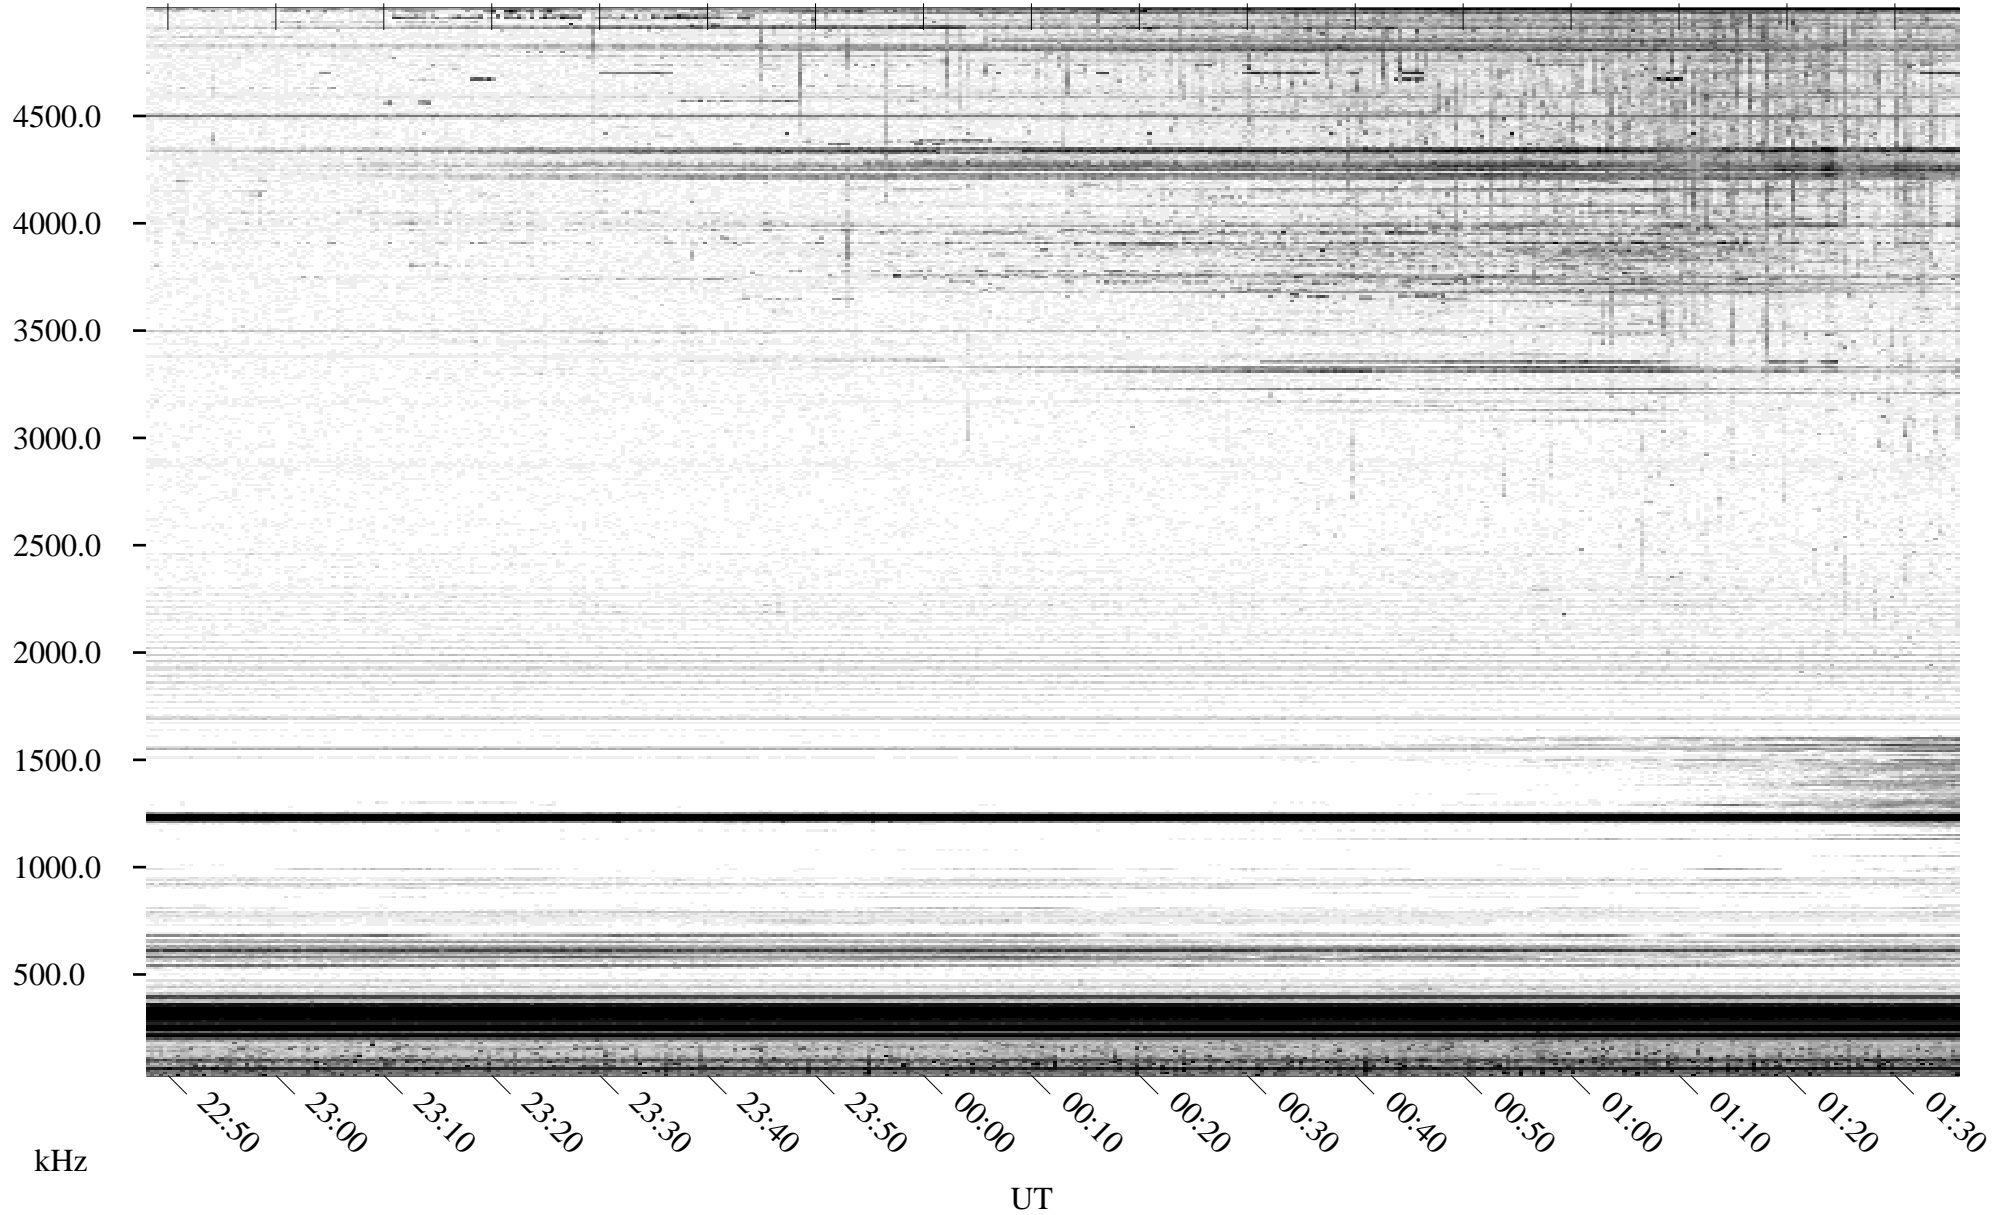

05/07/1996 Churchill, Manitoba

Linear Scale Black = 161 White = 15

ch96128l.r00m max_12

Page 1

05/07/1996 Churchill, Manitoba

Linear Scale Black = 161 White = 15

ch96128l.r00m max_12

Page 2

05/08/1996 Churchill, Manitoba

Linear Scale Black = 161 White = 15

ch96128l.r00m max_12

Page 3

05/08/1996 Churchill, Manitoba

Linear Scale Black = 161 White = 15

ch96128l.r00m max_12

Page 4

05/08/1996 Churchill, Manitoba

Linear Scale Black = 161 White = 15

ch96128l.r00m max_12

Page 5

05/08/1996 Churchill, Manitoba

Linear Scale Black = 161 White = 15

ch96128l.r00m max_12

Page 6

05/08/1996 Churchill, Manitoba

Linear Scale Black = 161 White = 15

ch96128l.r00m max_12

Page 7

05/08/1996 Churchill, Manitoba

Linear Scale Black = 161 White = 15

ch96128l.r00m max_12

Page 8